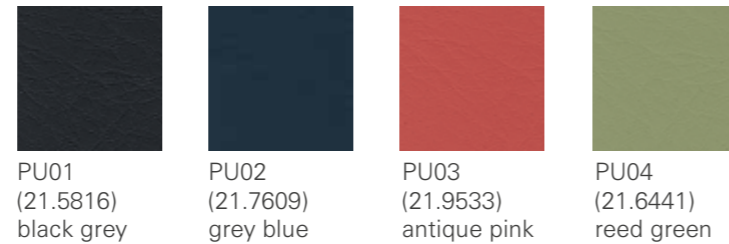

PUxx

100% Polyurethane
740 g/rm