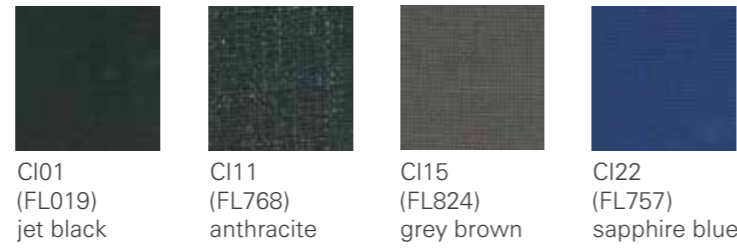

Fabric group 1

Citadel

100% Polypropylene FR
320 g/rm

Era

100% Polyester
448 g/rm

Manhattan

100% recycled Polyester
405 g/rm

* MH25
Discontinued colour,
availability will be
checked upon request.