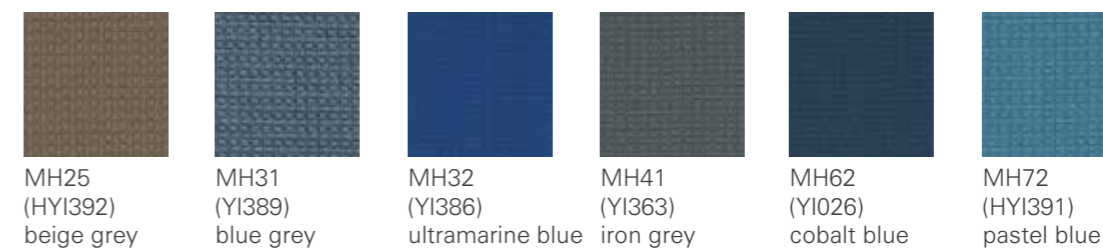

Fabric group 1

Citadel

100% Polypropylene FR
320 g/rm

Era

100% Polyester
448 g/rm

Manhattan

100% recycled Polyester
405 g/rm

* MH25
Discontinued colour,
availability will be
checked upon request.

RE42
(733)
azure blue

RE45
(252)
olive brown

RE65
(612)
brown beige

RE71
(163)
umbra grey

RE81
(143)
basalt grey

REA1
(692)
black red

RED1
(242)
concrete grey

* These fabrics are also available in conductive form (for Hero and Goal).

black
8840

white
8844

Mesh

PURE^{IS3}, MOVY^{IS3}, VINTAGE^{IS5}, AIM^{IS1}, EVERY^{IS1}, BUDDY^{IS3}

uni, black
8140
MH01

uni, white
8144

anthracite
8148
MH41

Cursive: Fabric colours as per the Manhattan colour palette.