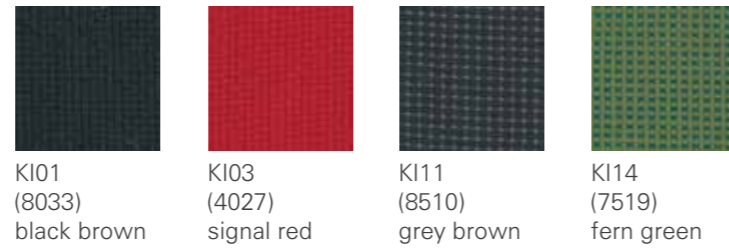

King

100% Polyester (Trevira CS)
365 g/lfm