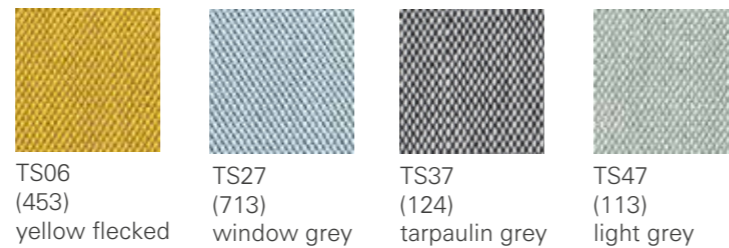

Steelcut Trio 3

90% New wool worsted
10% Nylon
770 g/rm

In brackets: Order number of the manufacturer.