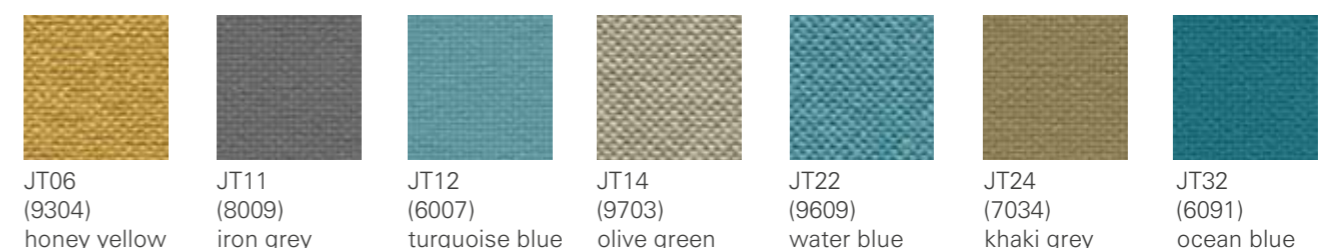

100% Polyester
490 g/lfm

Medley

100% Polyester
510 g/lfm

Amalfi

86% PVC
14% Polyester
910 g/lfm

Jet

100% Polyester
365 g/lfm

In brackets: Order number of the manufacturer.

CH34
(68195)
pale green

Remix

90% New wool
10% Worsted
420 g/rm

RE05
(233)
grey beige

RE15
(123)
traffic grey

RE25
(223)
ivory

RE27
(682)
pearl blackberry

RE35
(452)
copper brown

RE42
(733)
azure blue

RE45
(252)
olive brown

RE65
(612)
brown beige

RE71
(163)
umbra grey

RE81
(143)
basalt grey

REA1
(692)
black red

RED1
(242)
concrete grey

* These fabrics are also available in conductive form (for Hero and Goal).

black
8840

white
8844

Mesh

PURE^{IS3}, MOVY^{IS3}, VINTAGE^{IS5}, AIM^{IS1}, EVERY^{IS1}, BUDDY^{IS3}

uni, black
8140
MH01

uni, white
8144

anthracite
8148
MH41

Cursive: Fabric colours as per the Manhattan colour palette.