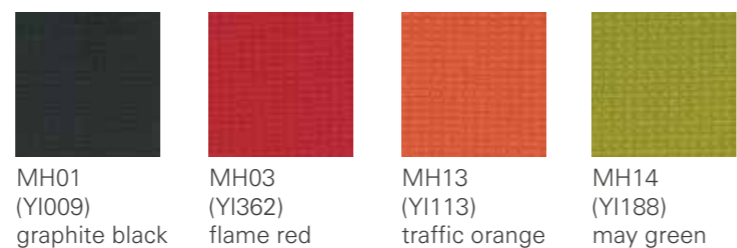

Fabric group 1

Citadel

100% Polypropylene FR
320 g/rm

Era

100% Polyester
448 g/rm

Manhattan

100% recycled Polyester
405 g/rm

* MH25
Discontinued colour,
availability will be
checked upon request.