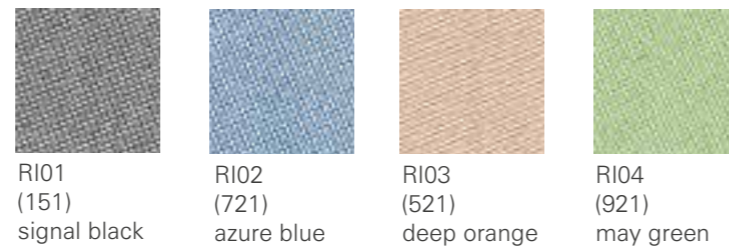

Rime

90% New wool worsted
10% Nylon
580 g/rm