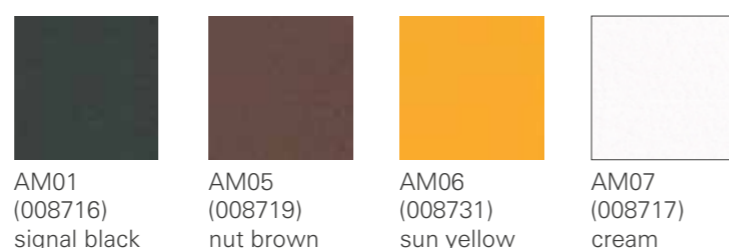

100% Polyester
490 g/lfm

Medley

100% Polyester
510 g/lfm

Amalfi

86% PVC
14% Polyester
910 g/lfm

Jet

100% Polyester
365 g/lfm

In brackets: Order number of the manufacturer.