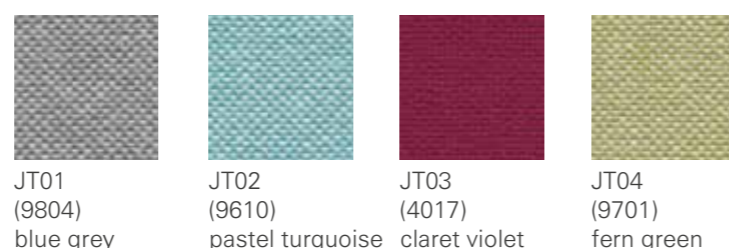

100% Polyester
490 g/lfm

Medley

100% Polyester
510 g/lfm

Amalfi

86% PVC
14% Polyester
910 g/lfm

Jet

100% Polyester
365 g/lfm

In brackets: Order number of the manufacturer.

RE42
(733)
azure blue

RE45
(252)
olive brown

RE65
(612)
brown beige

RE71
(163)
umbra grey

RE81
(143)
basalt grey

REA1
(692)
black red

RED1
(242)
concrete grey

* These fabrics are also available in conductive form (for Hero and Goal).

black
8840

white
8844

Mesh

PURE^{IS3}, MOVY^{IS3}, VINTAGE^{IS5}, AIM^{IS1}, EVERY^{IS1}, BUDDY^{IS3}

uni, black
8140
MH01

uni, white
8144

anthracite
8148
MH41

Cursive: Fabric colours as per the Manhattan colour palette.