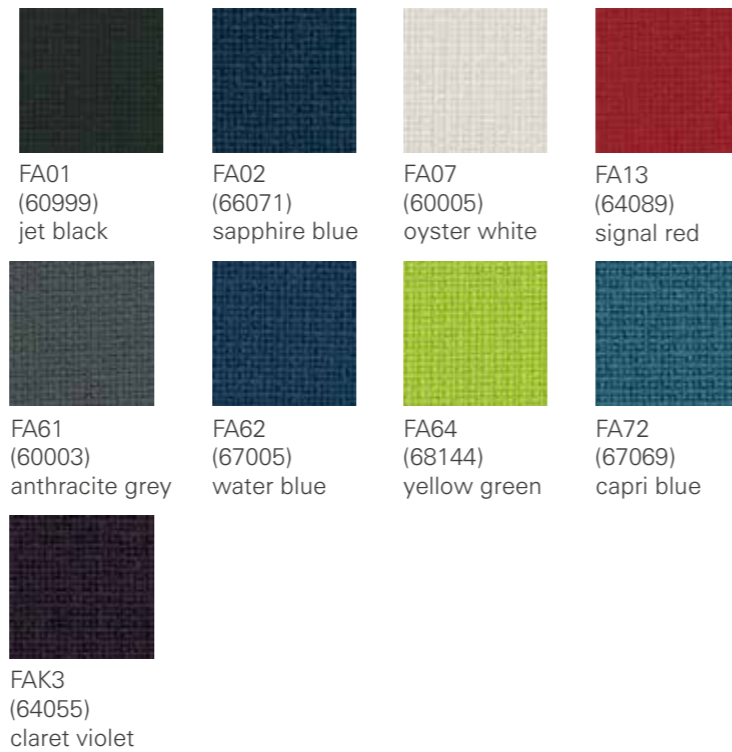

Fabric group 3 (further on the next page)

Fame

95% New wool
5% Polyamide
630 g/rm