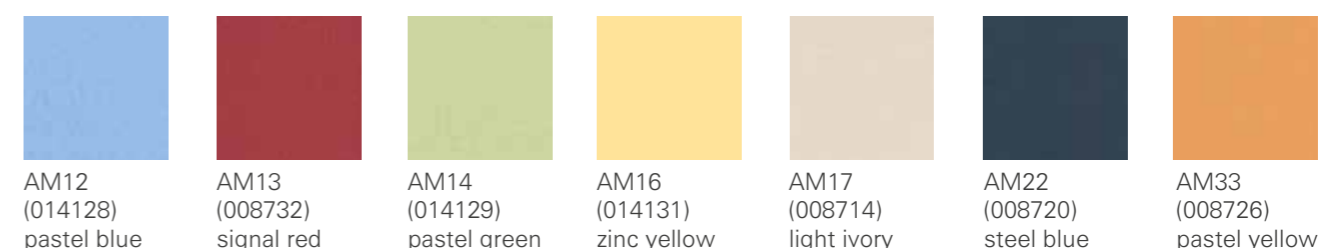

100% Polyester
490 g/lfm

Medley

100% Polyester
510 g/lfm

Amalfi

86% PVC
14% Polyester
910 g/lfm

Jet

100% Polyester
365 g/lfm

In brackets: Order number of the manufacturer.

RE42
(733)
azure blue

RE45
(252)
olive brown

RE65
(612)
brown beige

RE71
(163)
umbra grey

RE81
(143)
basalt grey

REA1
(692)
black red

RED1
(242)
concrete grey

* These fabrics are also available in conductive form (for Hero and Goal).

black
8840

white
8844

Mesh

PURE^{IS3}, MOVY^{IS3}, VINTAGE^{IS5}, AIM^{IS1}, EVERY^{IS1}, BUDDY^{IS3}

uni, black
8140
MH01

uni, white
8144

anthracite
8148
MH41

Cursive: Fabric colours as per the Manhattan colour palette.