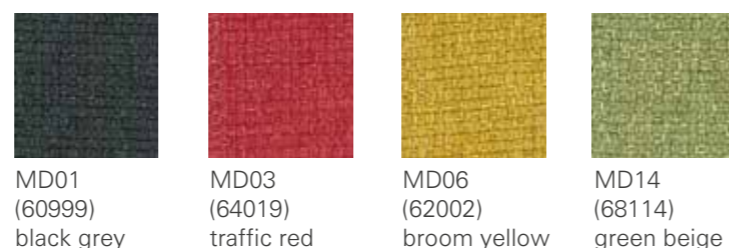

Medley

100% Polyester
510 g/lfm