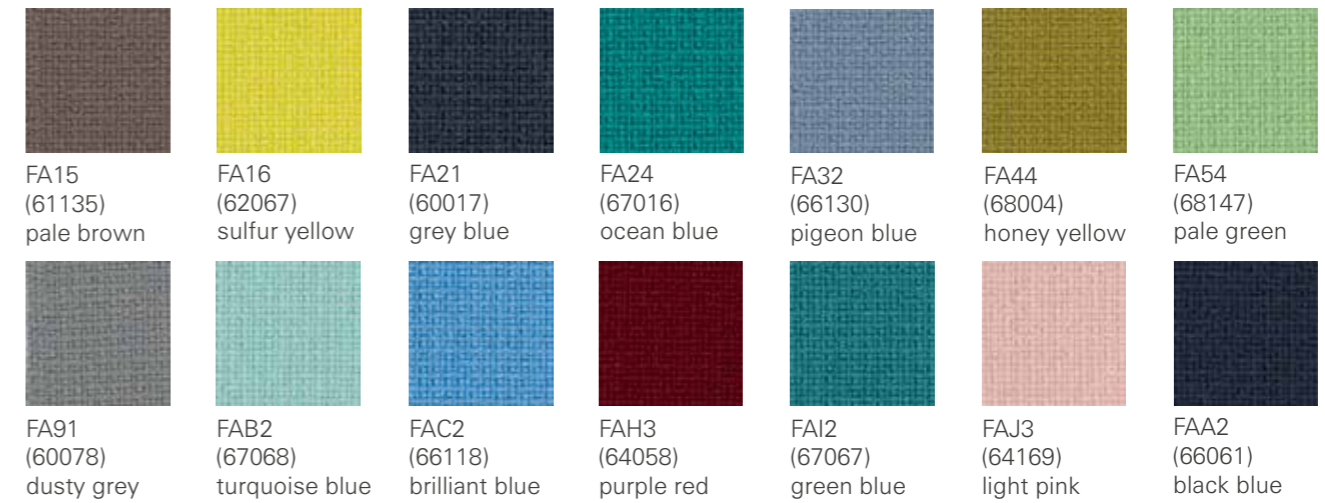

Fabric group 3 (further on the next page)

Fame

95% New wool
5% Polyamide
630 g/rm