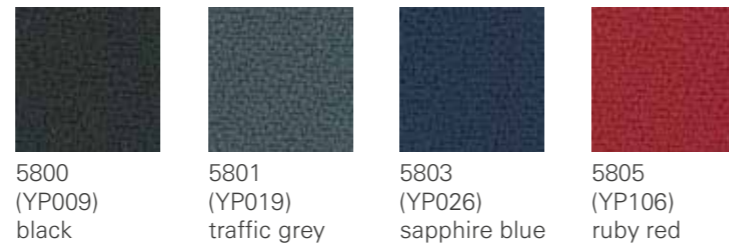

Fabric group 2

Lucia

100% Polyester
400 g/lfm