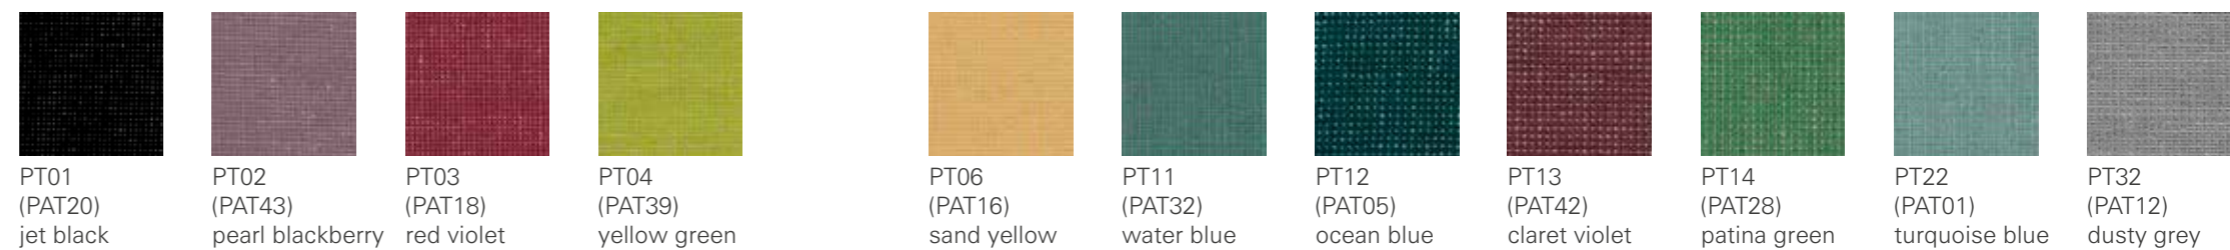

Patina

69% Wool
22% Flax
8% Polyamide
1% Viskose
462 g/rm