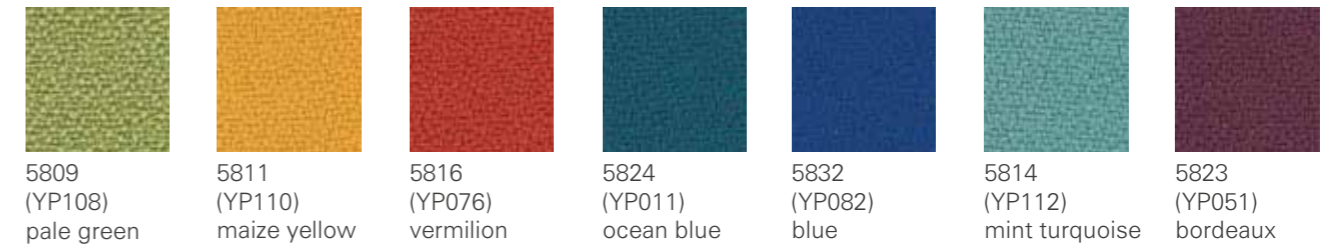

Fabric group 2

Lucia

100% Polyester
400 g/lfm