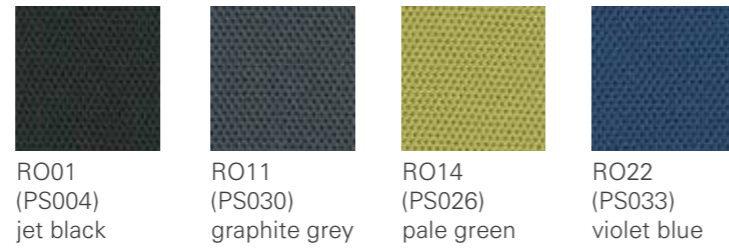

Royal

100% Polyester
490 g/lfm