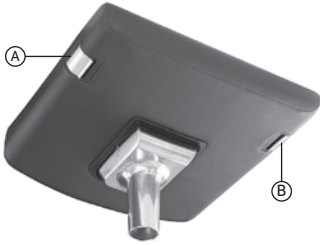

24% rabatt ska dras av på angivna priser

Rocker

MyTurn 10Z, 10FZ, 20Z, 20FZ

- A - Seat height (only in Z models)
- B - Tilt angle of the backrest and the seat