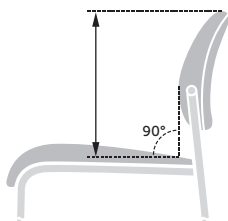

D - Backrest height

Measured from the seat to the backrest upper edge. For products with adjustable backrest height - it is measured in the minimum and maximum position.

E - Headrest height

Measured from the backrest upper edge to the headrest upper edge. The headrest adjusted in maximum vertical position in relation to the upper and lower edge of the headrest. Measured in the headrest's minimum and maximum position.