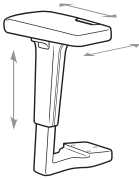

P59

LightUp / Motto / Xenon / Xenon Net

Height adjustable armrest (range 80 mm), sliding pad (+/- 50 mm) with span option (+/- 30 mm).
Colour of armrest frame: black.
Armpad type: PU (polyurethane pad)