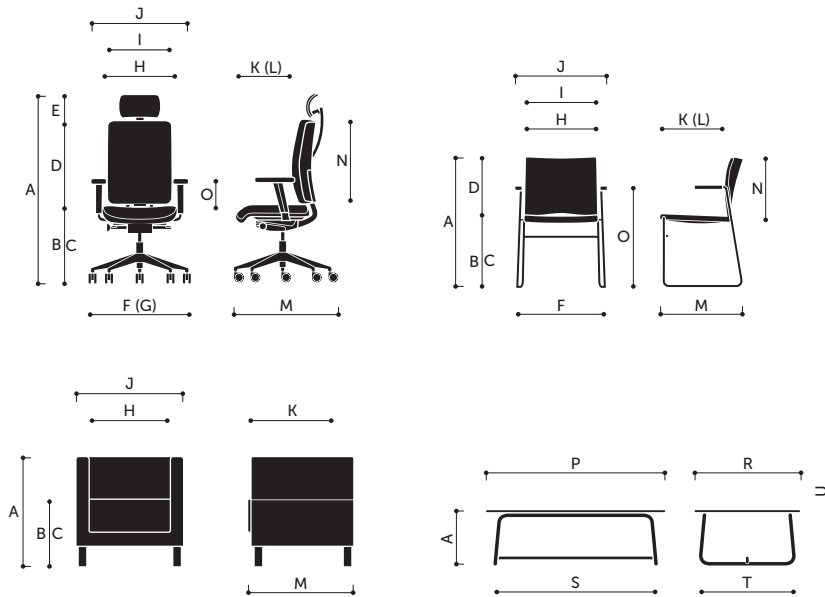

Xenon Net		
100, 101	0,7	0,7
110, 111	1,1	0,9
20H	0,7	0,6
20V	0,7	0,6

Zoo		
502	0,7	-
500	1,1	-

24% rabatt ska dras av på angivna priser

Measuring methodology

Swivel armchairs and chairs are measured with a mechanism adjusted in such a way that the seat is as much as it is possible positioned levelly, while the backrest vertically. Swivel armchairs and chairs are measured on their castors, whereas visitor and reception chairs on hard glides. The measurements are approximate and can differ depending on the product configuration.