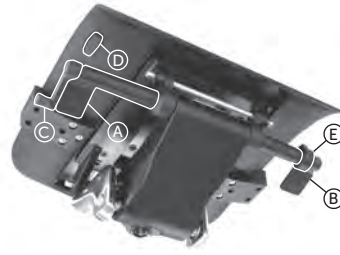

24% rabatt ska dras av på angivna priser

Mechanisms

Synchro*

Accis^{Pro}

- A - Seat height
- B - Value of the backrest reclining force
- C - Seat side-movement function
- D - Tilt angle of the backrest and the seat / additional backrest and seat angle
- E - Seat depth