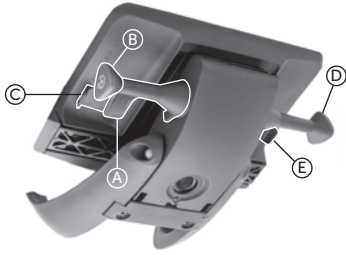

24% rabatt ska dras av på angivna priser

Mechanisms

Synchro*

Accis^{Pro}

- A - Seat height
- B - Value of the backrest reclining force
- C - Seat side-movement function
- D - Tilt angle of the backrest and the seat / additional backrest and seat angle
- E - Seat depth