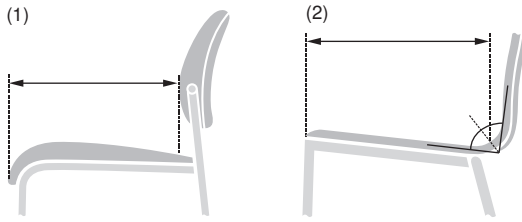

I - Backrest width

Measured at the uttermost points of the backrest.

J - Total width

Measured at the uttermost points. For products fitted with adjustable armrests - it is measured with the armrests slid apart to maximum. For products fitted with armrests with adjustable pads - it is measured with the pads slid apart to maximum.

24% rabatt ska dras av på angivna priser

K - Seat depth

Measuring the distance between the uttermost point on the seat and the point it touches the backrest (the contact point is determined with a level positioned vertically to the backrest by projecting the S point from the backrest onto the seat) (1). For some shell chairs, where there is no distinct border-line between the seat and the backrest, the depth is measured on the bend halfway between the seat and the backrest (2). For products with additional adjustable seat depth - it is measured with minimum and maximum slide.

L - Seat (element) length

Measured at the uttermost points of the seat.

M - Total depth

Measured at the uttermost points. Swivel armchairs and chairs are measured according to the drawing underneath. For products with adjustable seat depth - it is measured with minimum and maximum slide.