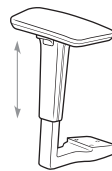

P61

LightUp / Motto / Xenon / Xenon Net

Height adjustable armrest (range 80 mm).
Colour of armrest frame: black, light grey (only LightUp).
Armpad type: PU (polyurethane pad)