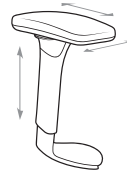

P62

Violle

Height adjustable armrest (range 90 mm), sliding pad (range +/- 50 mm) with span option (+/- 28 mm).
Colour of armrest frame: black, light grey, white, graphite, polished aluminum.
Armpad type: PU (polyurethane pad)