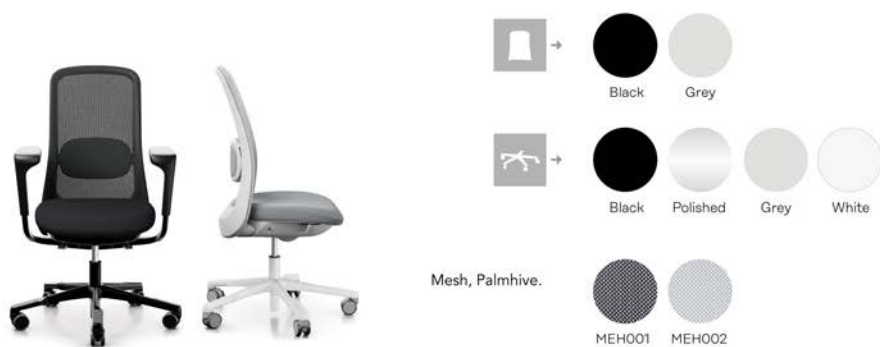

HÅG SOFI

MESH (PALMHIVE) - PRISGRUPP DEPENDS ON CHOICE

Ett finstickat och förstärkt meshtyg där man har använt ett innovativt garn för att ge ökad styrka. Detta ger en utmärkt komfort, support och ett fint uttryck. Dess struktur är mjuk och betryggande med en lätt transparent effekt. Meshen finns i svart och ljusgrå. Enkel att kombinera med många tyger och färger från vår Standard kollektion.

Sammansättning: 100% polyester

Slitstyrka: 150 000

Brandhärdighet: BS EN 1021: 1 -2: 2014

Ljusäkthet: 5 (EN ISO 105-B02)

Gnidäkthet: 4/4 (Wet/Dry) (EN ISO 105X12)

Noppning: 4-5 (EN-ISO 12945-2)

Miljömärkt: Oeko-Tex® Standard 100

Producerad i: UK

Mesh av Palmhive finns bara tillgänglig för ryggen på HÅG SoFi 7500 och 7502

26% rabatt ska dras⁵⁴ av på angivna priser