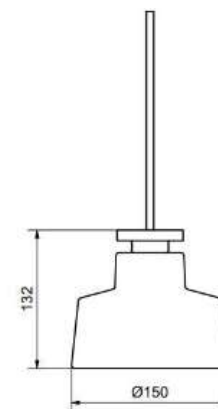

Socket	GU10
Class	KL II
IP Class	20
Max watt	-
Kelvin	-
Height	140
Width	-
Length	-
Diameter	150
Lumen	-
Cable color	VIT
Cable lenght	2.8
Dimable	JA

BELID LIGHTING GROUP.

herstal