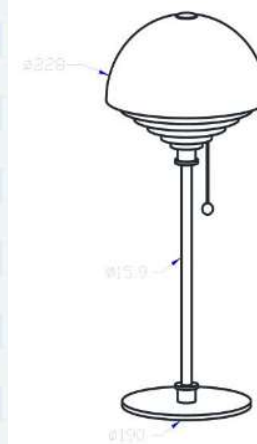

Socket	E27
Class	KL II
IP Class	20
Max watt	40
Kelvin	-
Height	520
Width	-
Length	-
Diameter	230
Lumen	-
Cable color	VIT
Cable lenght	2
Dimable	NEJ