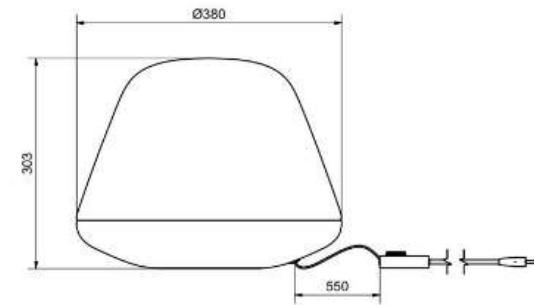

Socket	E27
Class	KL II
IP Class	20
Max watt	10
Kelvin	-
Height	303
Width	-
Length	-
Diameter	380
Lumen	-
Cable color	SVART
Cable lenght	2.3
Dimable	JA
Light source included	No