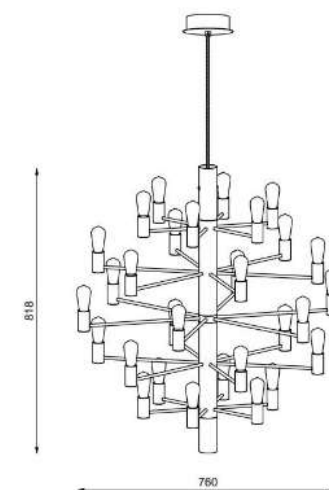

BELID LIGHTING GROUP.

herstal