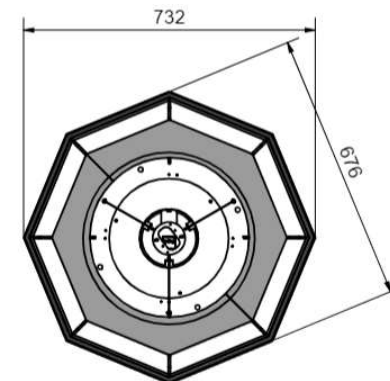

Soft Sound Octagon - Ljudabsorbent ø700 H400

BELID LIGHTING GROUP.

Art.no		Price SEK	
9004740400-15213678	Roströd	14 750.00	Fast installation
9004741400-15213678	Grön	14 750.00	Fast installation
9004742400-15213678	Grå	14 750.00	Fast installation
9004743400-15213678	Blå	14 750.00	Fast installation
9004745400-15213678	Vit	14 750.00	Fast installation