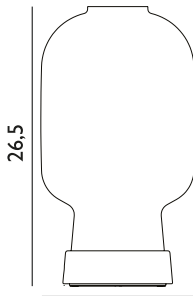

Contract Price
 SEK 1.312,00

Amp Lamp Large Brass EU

Colli: 1
 Size & Weight: H: 26 x Ø: 11,2 cm - 1,1 kg
 Packing: Gift Box - H: 51 x L: 17,5 x D: 18 cm - 1,7 kg
 Material: Glass, Brass
 Light Source: EU E14 2W bulbs (LED). All Bulbs can be purchased separately.

Contract Price
 SEK 1.200,00

18% rabatt ska dras av på angivna priser

Amp Lamp Large Matt EU

Colli: 1
Size & Weight: H: 26 x Ø: 11,2 cm - 1,1 kg
Packing: Gift Box - H: 51 x L: 17,5 x D: 18 cm - 1,5 kg
Material: Frosted glass; Zinc alloy
Color: Matt/White
Light Source: EU E14 2W bulbs (LED). All Bulbs can be purchased separately.

18% rabatt ska dras av på angivna priser

Contract Price
SEK 1.200,00

605741
Matt /
White

Amp Wall Lamp EU

Colli: 1
Size & Weight: H: 30 x W: 17 x D: 11 cm - 0,67 kg
Packing: Gift Box - H: 41 x L: 19 x D: 21,5 cm - 1 kg
Material: Glass, marble and powder coated metal.
Light Source: EU E14 2W bulbs (LED) recommended. All Bulbs can be purchased separately.

Contract Price
SEK 1.884,00

502230
Smoke /
Black

502231
Gold /
Green

14

Amp Table Lamp EU

Colli: 1
Size & Weight: H: 26,5 x Ø: 14 cm - 1,5 kg
Packing: Gift Box - H: 48 x L: 20,5 x D: 20,5 cm - 2,4 kg
Colli Box: H: 47 x L: 20,5 x D: 20,5 cm
M3: 0,0198
Material: Glass, Marble
Light Source: EU E14 2W bulbs (LED). All Bulbs can be purchased separately.