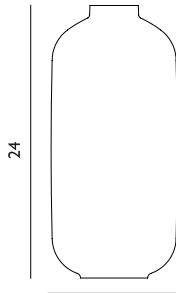

Amp Lamp Glass Small

Colli: I
Size & Weight: H: 13 x Ø: 14 cm - 0,3 kg
Material: Glass

Contract Price
SEK 484,00

 502070 White	 502131 Smoke	 502132 Gold	 607805 Matt / White
---	---	---	---

Amp Lamp Glass Large

Colli: I
Size & Weight: H: 22 x Ø: 12 cm - 0,4 kg
Packing: Brown Box - H: 35,5 x L: 18,5 x D: 19 cm - 0,8 kg
M3: 0,0102
Material: Glass

Contract Price
SEK 484,00

 502071 White	 502133 Smoke	 502134 Gold	 607806 Matt / White
---	---	---	---