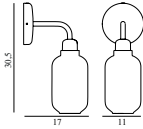

Contract Price
SEK 1.200,00

605741
Matt /
White

Amp Wall Lamp EU

Colli: 1
Size & Weight: H: 30 x W: 17 x D: 11 cm - 0,67 kg
Packing: Gift Box - H: 41 x L: 19 x D: 21,5 cm - 1 kg
Material: Glass, marble and powder coated metal.
Light Source: EU E14 2W bulbs (LED) recommended. All Bulbs can be purchased separately.

Contract Price
SEK 1.884,00

502230
Smoke /
Black

502231
Gold /
Green