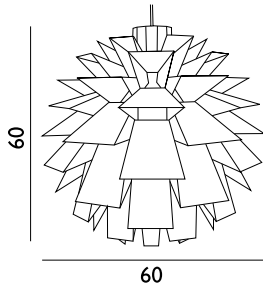

Contract Price
 SEK 912,00

501002
 White

18% rabatt ska dras av på angivna priser

Norm 69 Lamp Large

Colli: 6
 Size & Weight: H: 51 x Ø: 51 cm - 1,1 kg
 Packing: Gift Box - H: 27 x L: 34 x D: 27 cm - 1,3 kg
 Colli Box: H: 27 x L: 34 x D: 27 cm - 6,8 kg
 M3: 0,0248
 Material: Lamp Shade Foil
 Light Source: Low-energy 9 Watt bulbs are recommended.

Contract Price
 SEK 1.028,00

501003
 White

Norm 69 Lamp X-Large

Colli: 6
 Size & Weight: H: 60 x Ø: 60 cm - 1,3 kg
 Packing: Gift Box - H: 4 x L: 47 x D: 32 cm - 1,5 kg
 Colli Box: H: 41 x L: 34 x D: 47,5 cm - 9,5 kg
 M3: 0,0662
 Material: Lamp Shade Foil
 Light Source: Low-energy 9 Watt bulbs are recommended.