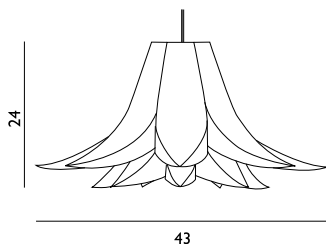

Norm 06 Lamp Small

Colli: 6
Size & Weight: H: 24 x Ø: 43 cm - 0,3 kg
Packing: Gift Box - H: 2,5 x L: 41 x D: 25 cm - 0,5 kg
Colli Box: H: 17 x L: 41 x D: 27 cm - 3,4 kg
M3: 0,0188
Material: Lamp Shade Foil
Light Source: Low-energy 9 Watt bulbs are recommended.

Contract Price
SEK 628,00

502000
White