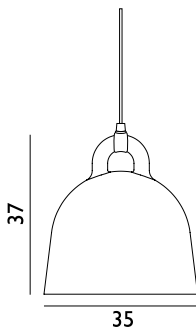

Bell Lamp Small EU			<i>Contract Price</i>
			SEK 3.256,00
Colli:	1		
Size & Weight:	H: 37 x Ø: 35 cm - 1,7 kg		
Packing:	Brown Box - H: 47 x L: 39 x D: 39 cm - 3,5 kg		
M3:	0,0715		
Material:	Aluminum		
Light Source:	E27 (big socket). Low-energy 9 Watt bulbs are recommended.		
	502084 White		502092 Black
	502100 Sand		502110 Grey