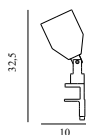

KLIP LAMP EU

Design: Simon Legald, 2022
Duty Code: 9405199090
Made in: China

Construction: Klip Lamp consists of a base and a conical shade in powder-coated steel, which are held together by a 360° turning joint, making it possible to adjust the light in any given direction. The Klip Lamp has an elegant clip that can easily be attached to any surface by tightening the small knob at the bottom. The clip is equipped with discreet silicone pads, ensuring soft and gentle attachment. The black and green lamp comes with a black cord and the white and grey-colored lamp comes with a white cord. Klip Wall Lamp consists of a base and a conical shade in powder-coated steel, which are held together by a 350° turning joint, making it possible to adjust the light in any given direction. The black and green lamp comes with a black cord and the white and grey-colored lamp comes with a white cord.

Maintenance: Clean with a damp cloth.

Klip Lamp EU		Contract Price	
Colli:	1	SEK	1.600,00
Size & Weight:	H: 32,5 x W: 10 cm - 0,74 kg		
Packing:	Gift Box - H: 24,6 x L: 11,2 x D: 11,2 cm - 1,2 kg		
Colli Box:	H: 26 x L: 57,5 x D: 23,5 cm - 9,2 kg		
M3:	0,035 l		
Material:	Powder-coated steel		
Color:	White, Warm Grey, Green, Black		
Light Source:	EU E14 (small socket). 0,5W bulbs (LED) are recommended		
	605790 White		605791 Warm Grey
	605792 Green		605793 Black