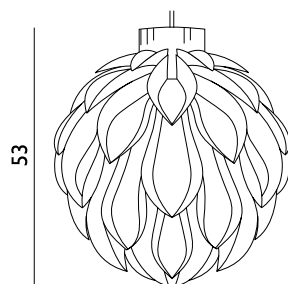

Contract Price
 SEK 740,00

502001
 White

Norm 06 Lamp Large

Colli: 6
 Size & Weight: H: 32 x Ø: 85 cm - 1 kg
 Packing: Gift Box - H: 2,5 x L: 43,5 x D: 29 cm - 1,3 kg
 Colli Box: H: 17 x L: 45 x D: 32 cm - 6,5 kg
 M3: 0,0245
 Material: Lamp Shade Foil
 Light Source: Low-energy 9 Watt bulbs are recommended.

51

Norm 12 Lamp Large

Colli: 6
 Size & Weight: H: 53 x Ø: 51 cm - 1,2 kg
 Packing: Gift Box - H: 4,5 x L: 43 x D: 32 cm - 1,4 kg
 Colli Box: H: 27 x L: 37 x D: 28 cm - 6,8 kg
 M3: 0,028
 Material: Lamp Shade Foil
 Light Source: Low-energy 9 Watt bulbs are recommended.