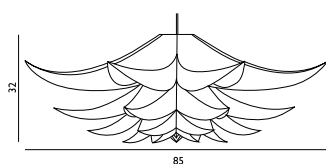

Norm 06 Lamp Large

Colli: 6
Size & Weight: H: 32 x Ø: 85 cm - 1 kg
Packing: Gift Box - H: 2,5 x L: 43,5 x D: 29 cm - 1,3 kg
Colli Box: H: 17 x L: 45 x D: 32 cm - 6,5 kg
M3: 0,0245
Material: Lamp Shade Foil
Light Source: Low-energy 9 Watt bulbs are recommended.

Contract Price
SEK 972,00

502002
White

18% rabatt ska dras av på angivna priser