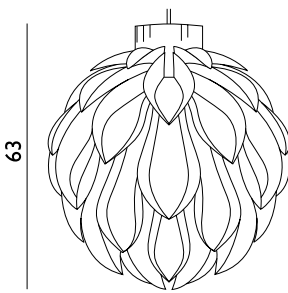

51

Norm 12 Lamp Large

Colli: 6
 Size & Weight: H: 53 x Ø: 51 cm - 1,2 kg
 Packing: Gift Box - H: 4,5 x L: 43 x D: 32 cm - 1,4 kg
 Colli Box: H: 27 x L: 37 x D: 28 cm - 6,8 kg
 M3: 0,028
 Material: Lamp Shade Foil
 Light Source: Low-energy 9 Watt bulbs are recommended.

Contract Price
 SEK 1.084,00

504040
 White

60

Norm 12 Lamp X-Large

Colli: 6
 Size & Weight: H: 63 x Ø: 60 cm - 0,8 kg
 Packing: Gift Box - H: 4 x L: 36 x D: 26,5 cm - 1 kg
 Material: Lamp Shade Foil
 Light Source: Low-energy 9 Watt bulbs are recommended.