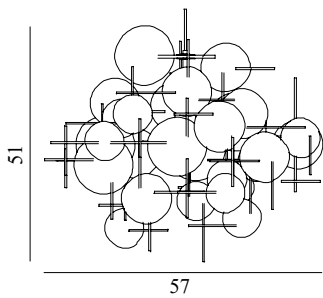

Bau Lamp Large EU

Colli: 1
Size & Weight: H: 51 x L: 57 cm - 2 kg
Packing: Gift Box - H: 20 x L: 28 x D: 14,5 cm - 2,5 kg
Material: Linden Wood Veneer
Light Source: EU E27 (big socket). Low-energy 9 Watt bulbs are recommended.

Contract Price
SEK 2.228,00

503013
Nature

18% rabatt ska dras av på angivna priser