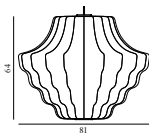

Contract Price
 SEK 10.628,00

605772
 EU

605973
 US

605975
 AU

18% rabatt ska dras av på angivna priser

Phantom Lamp Large

Colli: I
Size & Weight: H: 64 x Ø: 81 cm - 4,8 kg
Packing: Brown Box - H: 72 x L: 92 x D: 72 cm
Material: Environmental Flame-retardant Resin and Steel Frame.
Light Source: E27 socket. Bulb is not included. 13W LED/1520 Lumen is recommended. Bulb size must not be larger than L:11 cm x Ø:6cm Color temperature: 2700 K
Production time: 1 week