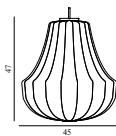

Phantom Lamp Small

Colli: 1
Size & Weight: H: 47 x Ø: 45 cm - 1,5 kg
Packing: Brown Box - H: 56 x L: 56 x D: 53,5 cm - 5 kg
Material: Environmental Flame-retardant Resin and Steel Frame.
Light Source: E27 socket. Bulb is not included. 13W LED/1520 Lumen is recommended. Bulb size must not be larger than L:11 cm x Ø:6cm Color temperature: 2700 K
Production time: 1 week

Contract Price
SEK 6.000,00

505038
EU

605970
US

605972
AU