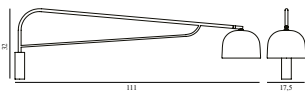

Grant Wall Lamp 111cm EU

Colli: 1
Size & Weight: H: 32 x D: 111 x Ø: 17,5 cm - 2,5 kg
Packing: Brown Box - H: 117 x L: 39,5 x D: 24 cm - 4,5 kg
M3: 0,1109
Material: Steel, Granite
Light Source: LED 4kWh/10.000h. Bulb is included.

Contract Price
SEK 6.628,00