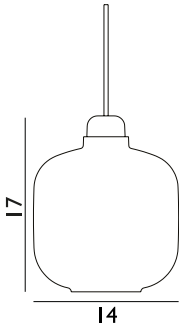

Org.nummer: 556839-3416
Avtalsnummer: 23.3-8004-18:008

18% rabatt ska dras av på angivna priser

Design: Simon Legald, 2014

Duty Code: 9405199090

Made in: China

Construction: Table lamps with gold glass are provided with a 2 m green textile cord with a switch. Pendants with gold glass are provided with 4 m green textile cord and a black ceiling canopy. Tables lamps with smoke glass are provided with a 2 m black textile cord with a switch. Pendants with smoke glass are provided with a 4 m black textile cord and a black canopy. Table lamps with white glass are provided with a 2 m white textile cord with a switch. Pendants with white glass are provided with 4 m white textile cord and a white ceiling canopy. The Amp wall lamp comes with a canopy in powder coated metal and is delivered with a 2-meter power cord. The Amp wall lamp can be installed directly to the power outlet (hardwired) or using the included power cord. The switch is located on the base.

Maintenance: Clean with damp cloth. Avoid the use of all-purpose cleaners and other degreasing detergents.

Amp Lamp Small EU

Colli: 1
 Size & Weight: H: 17 x Ø: 14 cm - 0,6 kg
 Packing: Gift Box - H: 33,7 x L: 19,4 x D: 19,2 cm - 1 kg
 Material: Glass, Marble
 Light Source: EU E14 2W bulbs (LED). All Bulbs can be purchased separately.

Contract Price
 SEK 1.200,00

Amp Lamp Large EU

Colli: 1
 Size & Weight: H: 26 x Ø: 12 cm - 1,1 kg
 Packing: Gift Box - H: 51 x L: 17,5 x D: 18 cm - 1,5 kg
 Colli Box: H: 42,6 x L: 17,5 x D: 16,5 cm
 M3: 0,0123
 Material: Glass, Marble
 Light Source: EU E14 2W bulbs (LED). All Bulbs can be purchased separately.