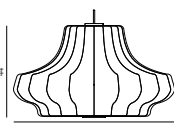

Contract Price
 SEK 6.000,00

505038
 EU

605970
 US

605972
 AU

Phantom Lamp Medium

Colli: 1
 Size & Weight: H: 44 x Ø: 80 cm - 4,2 kg
 Packing: Brown Box - H: 54 x L: 92 x D: 72 cm
 Material: Environmental Flame-retardant Resin and Steel Frame.
 Light Source: E27 socket. Bulb is not included. 13W LED/1520 Lumen is recommended. Bulb size must not be larger than L:11 cm x Ø:6cm Color temperature: 2700 K
 Production time: 1 week