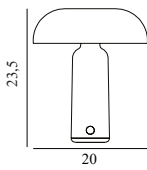

PORTA TABLE LAMP

Design: Simon Legald, 2021
Duty Code: 9405299090
Made in: China

Construction: Porta Table Lamp consists of a lamp shade and base made from ABS plastic and an acrylic diffuser. Beneath the base, a small compartment allows for easily accessible charging, and a discreet tunnel for the charging cable ensures that the lamp can charge while in use. A silicone base ring allows the lamp to stand securely. Porta comes with a permanently integrated, rechargeable, low-energy LED light source which has 3 light intensity levels: 100%, 40% and 10%, and a battery life of 20 hours, 60 hours, and 120 hours, respectively. The lamp comes with a USB charging cable with a length of 1 meter.

Maintenance: Before cleaning, disconnect the power and allow the lamp to cool down for 10 minutes. Mind to clean the surfaces of the lamp only. Clean the lamp with a soft, dry cloth only. If necessary, wipe the surface of the lamp with a soft, damp sponge or cloth, and wipe immediately with a dry cloth. Do not use alcohol or other solvents to clean the product and avoid using abrasive or rough sponges.

Porta Table Lamp

Colli: 1
Size & Weight: H: 23,5 x W: 20,2 x D: 11,2 x Ø: 6,5 cm - 0,49 kg
Packing: Gift Box - H: 24,2 x L: 20,5 x D: 11,8 cm - 0,717 kg
Material: ABS plastic and acrylic.
Color: Black, white, grey
Light Source: 0.2W x 12pcs LED (included). Color temperature 2800-3200K.

Contract Price
SEK 972,00