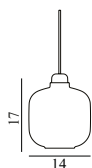

Amp Lamp Small Matt EU

Colli: 1
Size & Weight: H: 17 x Ø: 14 cm - 0,6 kg
Packing: Gift Box - H: 33,7 x L: 19,4 x D: 19,2 cm - 1 kg
Material: Frosted glass; Zinc alloy
Color: Matt/White
Light Source: EU E14 2W bulbs (LED). All Bulbs can be purchased separately.

Contract Price
SEK 1.200,00