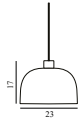

GRANT EU

Design: Simon Legald, 2018
Duty Code: 9405199090
Made in: China

Construction: A ball joint connecting lampshades and arms allows for the lampshades to be positioned in every direction. The arms of the wall lamps can be moved sideways. All lamps in the series have a replaceable LED light source with dispersion lens. The floor lamp, table lamp and wall lamps come with dimmer and the pendants are dimmer compatible. Textile-covered cord.

Maintenance: Clean with damp cloth.

Grant Pendant Ø23 EU

Colli: 1
Size & Weight: H: 17 x Ø: 23 cm - 1 kg
Packing: Brown Box - H: 28,5 x L: 28,5 x D: 20 cm - 2 kg
M3: 0,0162
Material: Steel, Granite
Light Source: LED 5kWh/10.000h. Bulb is included.

Contract Price
SEK 2.628,00