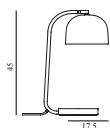

Grant Table Lamp EU

Colli: 1
Size & Weight: H: 45 x Ø: 17,5 cm - 2,5 kg
Packing: Brown Box - H: 51,5 x L: 30 x D: 24,5 cm - 4,5 kg
M3: 0,0379
Material: Steel, Granite
Light Source: LED 4kWh/10.000h. Bulb is included.

Contract Price
SEK 3.428,00