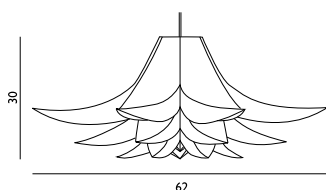

Norm 06 Lamp Medium

Colli: 6
Size & Weight: H: 30 x Ø: 62 cm - 0,5 kg
Packing: Gift Box - H: 3 x L: 42 x D: 29 cm - 0,8 kg
Colli Box: H: 17 x L: 43 x D: 31 cm - 5,2 kg
M3: 0,0227
Material: Lamp Shade Foil
Light Source: Low-energy 9 Watt bulbs are recommended.

Contract Price
SEK 740,00

502001
White