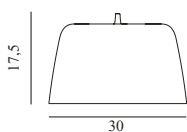

Contract Price
 SEK 1.940,00

607830
Aluminum

607831
Black

607832
White

Tub Lamp Ø30 EU

Colli: 1
 Size & Weight: H: 17,4 x Ø: 30 cm - 1,2 kg
 Packing: Brown Box - H: 30 x L: 35 x D: 38 cm - 3 kg
 Material: Lacquered or powder coated aluminum
 Color: Brushed aluminum, Black, White
 Light Source: E27 Ø60 or Ø80 8W 240V LED bulb recommended. Canopy measurements: H6,5 cm x Ø9,3 cm