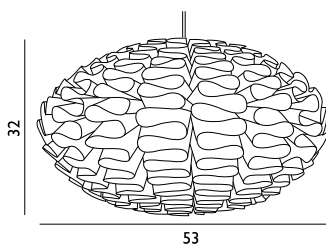

NORM 03

Design: Britt Kornum, 2003
Awards: Formland Prisen 2003, Danmark & Imm Cologne 2004 –
nominated Best Detail, Germany
Duty Code: 9405199090
Made in: Denmark
Construction: Norm 03 is a self-assembly lamp shade (manual included).
Socket and cord are sold separately.
Maintenance: Norm 03 can be cleaned with a duster.

Norm 03 Lamp Small

Colli: 6
Size & Weight: H: 32 x Ø: 53 cm - 1,1 kg
Packing: Gift Box - H: 6,5 x L: 40 x D: 28 cm - 1,3 kg
Colli Box: H: 41 x L: 30 x D: 41 cm
M3: 0,0504
Material: Lamp Shade Foil
Light Source: Low-energy 9 Watt bulbs are recommended.

Contract Price
SEK 1.028,00

554000
White

NORM 06

Design: Simon Karkov, 2006
Duty Code: 9405199090
Made in: Denmark
Construction: Norm 06 is a self-assembly lamp shade (manual included).
Socket and cord are sold separately.
Maintenance: Norm 06 can be cleaned with a duster.