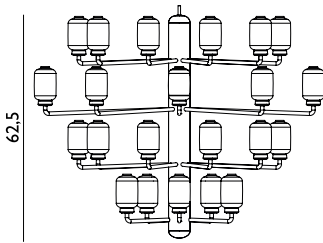

Contract Price
SEK 2.340,00

502168
Smoke /
Brass

502169
White /
Brass

62,5

Amp Chandelier Small EU

Colli: 1
Size & Weight: H: 32,5 x Ø: 62,5 cm - 6,5 kg
Packing: Brown Box - H: 44 x L: 69,5 x D: 68,5 cm - 9,5 kg
M3: 0,1742
Material: Glass, Marble
Light Source: Comes with 15 bulbs (G4 (LED)). All Bulbs can also be purchased separately. The Amp Chandelier is non-dimmable.

Contract Price
SEK 8.112,00

502076
Smoke /
Black

502077
Gold /
Green

502078
White /
White

85

Amp Chandelier Large EU

Colli: 1
Size & Weight: H: 62,5 x Ø: 85 cm - 11,3 kg
Packing: Brown Box - H: 70 x L: 89 x D: 87 cm - 14,2 kg
M3: 0,5283
Material: Glass, Marble
Light Source: Comes with 35 bulbs (G4 (LED)). All Bulbs can also be purchased separately. The Amp Chandelier is non-dimmable.