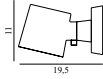

Rise Wall Lamp Hardwired EU

Colli: 1
Size & Weight: H: 11 x L: 19,5 x Ø: 10 cm - 0,6 kg
Packing: Gift Box - H: 13 x L: 20,5 x D: 12 cm - 0,7 kg
Material: Powder coated steel and lacquered ash.
Light Source: EU E14 (small socket). 0,5W bulbs (LED) are recommended.

18% rabatt ska dras av på angivna priser