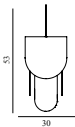

SUPERPOSE EU

Design: Frederik Kurzweg Design Studio, 2020

Duty Code: 9405199090

Made in: China

Construction: The lamp consists of three bent and rounded, perforated steel sheets with a white powder coating. The sheets are concentrically arranged around each other, shifted at a precise 180-degree angle.

Maintenance: Clean with damp cloth. Avoid use of all-purpose cleaners and others degreasing detergents.

Superpose Lamp EU

Colli: I
Size & Weight: H: 53 x W: 30 x D: 30 cm - 3 kg
Packing: Brown Box - H: 34 x L: 64 x D: 37 cm - 5,65 kg
Material: Powder coated steel
Light Source: Standard E27 bulb socket. 4 m white textile-covered cord.

Contract Price
SEK 4.000,00