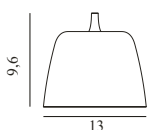

Maintenance: Clean with a soft, dry cloth only.

Tub Lamp Ø13 EU

Colli: 1
 Size & Weight: H: 9,6 x Ø: 13 cm - 0,4 kg
 Packing: Brown Box - H: 22 x L: 35 x D: 19,5 cm - 1,28 kg
 Material: Lacquered or powder coated aluminum
 Color: Brushed aluminum, Black, White
 Light Source: 2 pcs. G9 4W 240V LED bulbs recommended. Canopy measurements: H6,5 cm x Ø9,3 cm