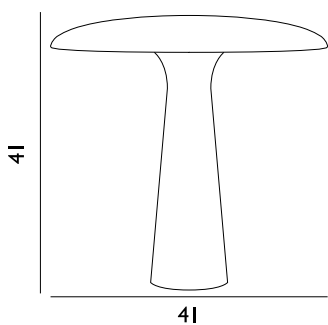

SHELTER EU

Design: HolmbäckNordentoft, 2013
Duty Code: 9405299090
Made in: China
Construction: Delivered with 2 m textile cord with switch.
Maintenance: Clean with damp cloth.

Shelter Table Lamp EU

Colli: 1
Size & Weight: H: 41 x Ø: 41 cm - 2,8 kg
Packing: Brown Box - H: 48,5 x L: 44,5 x D: 31,5 cm - 4,6 kg
M3: 0,0789
Material: Steel
Light Source: EU E27 (big socket), 9 Watt low-energy bulbs are recommended.

Contract Price
SEK 2.112,00

505045
Black

505047
White

18% rabatt ska dras av på angivna priser