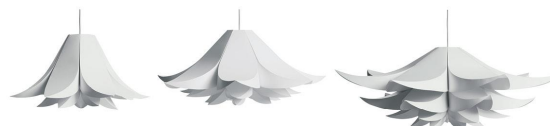

Norm 06 Lamp Small

Colli: 6
Size & Weight: H: 24 x Ø: 43 cm - 0,3 kg
Packing: Gift Box - H: 2,5 x L: 41 x D: 25 cm - 0,5 kg
Colli Box: H: 17 x L: 41 x D: 27 cm - 3,4 kg
M3: 0,0188
Material: Lamp Shade Foil
Light Source: Low-energy 9 Watt bulbs are recommended.

Contract Price
SEK 628,00

502000
White