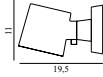

Rise Wall Lamp Hardwired EU - Stainless Steel

Contract Price
SEK 2.512,00

Colli: 1
Size & Weight: H: 12 x W: 11 x L: 19,35 x Ø: 11 cm - 0,53 kg
Packing: Gift Box - H: 13 x L: 20,5 x D: 12 cm - 0,7 kg
Material: Stainless steel and ash
Light Source: EU E14 (small socket) 2W bulbs (LED) are recommended