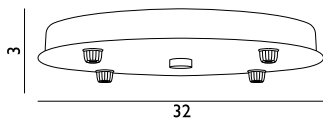

AMP CORDS

Design: Simon Legald, 2014
Duty Code: 9405919000
Made in: China
Construction: Sold in optional lengths. The price is per meter.
Maintenance: Clean with damp cloth.

Amp Cord		Contract Price
Colli:	1	SEK 68,00
Size & Weight:	Ø: 4 cm	
Packing:	Poly Bag	
Material:	Textile cord	
900042 Black		900062 White

AMP CANOPY 4 PCS.

Design: Simon Legald, 2016
Duty Code: 9405919000
Made in: China
Construction: Made for 4 Amp lamps.
Maintenance: Clean with damp cloth.

Amp Canopy 4 pcs.		Contract Price
Colli:	1	SEK 660,00
Size & Weight:	H: 3 x Ø: 32 cm - 2 kg	
Packing:	Brown Box - H: 9,5 x L: 4,5 x D: 39 cm - 2,3 kg	
M3:	0,0125	
Material:	Powder Coated Steel	
		502126 White

BAU EU

Design: Vibeke Fønnesberg Schmidt, 2010
Duty Code: 9405199090
Made in: China
Construction: Bau lamp is a self-assembly lamp. Assembly manual included.
Delivered with 4 m white textile cord and fitting.
Maintenance: Bau can be cleaned with a duster.