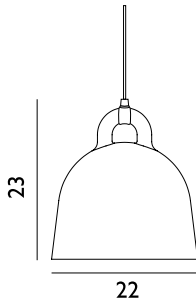

BELL EU

Design: Andreas Lund & Jacob Rudbeck, 2012

Duty Code: 9405199090

Made in: China

Construction: Bell Lamp in White and Black version have matching cords and canopies. Bell Lamp Sand has a brown cord and white canopy. Bell Lamp Grey has a black cord and canopy. Delivered with 4 m textile cord.

Maintenance: Clean with damp cloth.

Bell Lamp X-Small EU			<i>Contract Price</i>
			SEK 2.340,00
Colli:	1		
Size & Weight:	H: 23 x Ø: 22 cm - 1,5 kg		
Packing:	Brown Box - H: 33 x L: 28 x D: 28 cm - 2 kg		
M3:	0,0259		
Material:	Aluminum		
Light Source:	G9 Halogen (not included). 20 Watt bulbs are recommended.		
	502082 White		502090 Black
	502098 Sand		502107 Grey