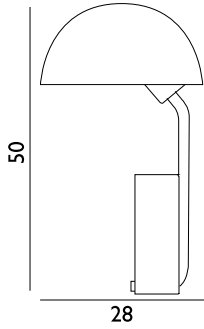

CAP EU

Design: KaschKasch, 2014

Duty Code: 9405299090

Made in: China

Construction: The lampshade can be moved around, letting you direct the light. Delivered with 2 m textile cord with switch.

Maintenance: Clean with damp cloth.

Cap Table Lamp EU

Collis: 1
Size & Weight: H: 50 x Ø: 28 cm - 3,7 kg
Packing: Brown Box - H: 49 x L: 34 x D: 32 cm - 3,9 kg
M3: 0,0533
Material: Steel
Light Source: EU E27 (big socket). Bulb is not included. Low-energy 8 Watt bulbs are recommended.

Contract Price

SEK 2.912,00