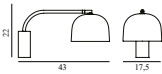

Grant Wall Lamp 43cm EU

Colli: 1
Size & Weight: H: 22 x D: 43 x Ø: 17,5 cm - 1,5 kg
Packing: Brown Box - H: 46,5 x L: 30 x D: 24,5 cm - 2,5 kg
M3: 0,0342
Material: Steel, Granite
Light Source: LED 4kWh/10.000h. Bulb is included.

Contract Price
SEK 3.712,00