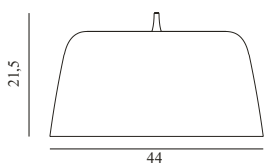

Contract Price
 SEK 2.972,00

607842
Aluminum

607843
Black

607844
White

Tub Lamp Ø44 EU

Colli: 1
 Size & Weight: H: 21,5 x Ø: 44 cm - 1,8 kg
 Packing: Brown Box - H: 34 x L: 55 x D: 55 cm - 5,5 kg
 Material: Lacquered or powder coated aluminum
 Color: Brushed aluminum, Black, White
 Light Source: E27 Ø60 or Ø80 8W 120V LED bulb recommended. Canopy measurements: H6,5 cm x Ø9,3 cm