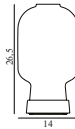

Contract Price
SEK 1.884,00

502230
Smoke /
Black

502231
Gold /
Green

14

Amp Table Lamp EU

Colli: 1
Size & Weight: H: 26,5 x Ø: 14 cm - 1,5 kg
Packing: Gift Box - H: 48 x L: 20,5 x D: 20,5 cm - 2,4 kg
Colli Box: H: 47 x L: 20,5 x D: 20,5 cm
M3: 0,0198
Material: Glass, Marble
Light Source: EU E14 2W bulbs (LED). All Bulbs can be purchased separately.

Contract Price
SEK 2.000,00

502075
White /
White

502120
Smoke /
Black

502121
Gold /
Green

Amp Table Lamp Brass EU

Colli: 1
Size & Weight: H: 26,5 x Ø: 14 cm - 1,5 kg
Packing: Gift Box - H: 48 x L: 20,5 x D: 20,5 cm - 1,9 kg
Material: Glass, Brass
Light Source: EU E14 2W bulbs (LED). All Bulbs can be purchased separately.