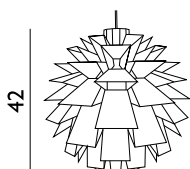

42

Norm 69 Lamp Small

Colli: 6
Size & Weight: H: 42 x Ø: 42 cm - 0,6 kg
Packing: Gift Box - H: 4 x L: 33,5 x D: 26 cm - 0,8 kg
Colli Box: H: 27 x L: 34 x D: 27 cm - 5,4 kg
M3: 0,0248
Material: Lamp Shade Foil
Light Source: Low-energy 9 Watt bulbs are recommended.

Contract Price
SEK 912,00

501002
White

18% rabatt ska dras av på angivna priser