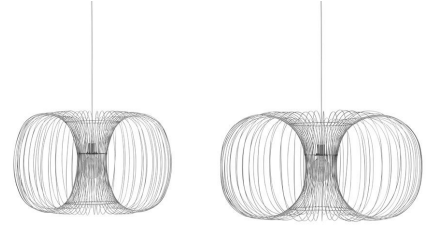

Org.nummer: 556839-3416
Avtalsnummer: 23.3-8004-18:008

18% rabatt ska dras av på angivna priser

Design: Simon Legald, 2014

Duty Code: 9405199090

Made in: China

Construction: Table lamps with gold glass are provided with a 2 m green textile cord with a switch. Pendants with gold glass are provided with 4 m green textile cord and a black ceiling canopy. Tables lamps with smoke glass are provided with a 2 m black textile cord with a switch. Pendants with smoke glass are provided with a 4 m black textile cord and a black canopy. Table lamps with white glass are provided with a 2 m white textile cord with a switch. Pendants with white glass are provided with 4 m white textile cord and a white ceiling canopy. The Amp wall lamp comes with a canopy in powder coated metal and is delivered with a 2-meter power cord. The Amp wall lamp can be installed directly to the power outlet (hardwired) or using the included power cord. The switch is located on the base.

Maintenance: Clean with damp cloth.

Cap Table Lamp EU

Collis: 1
Size & Weight: H: 50 x Ø: 28 cm - 3,7 kg
Packing: Brown Box - H: 49 x L: 34 x D: 32 cm - 3,9 kg
M3: 0,0533
Material: Steel
Light Source: EU E27 (big socket). Bulb is not included. Low-energy 8 Watt bulbs are recommended.

Contract Price

SEK 2.912,00

COIL

Design: Simon Legald, 2022
Duty Code: 9405199090
Made in: China
Construction: Coil is a voluminous lamp, which has a rounded rectangle shape created by curved stainless-steel wires.
Maintenance: Clean with a damp cloth.