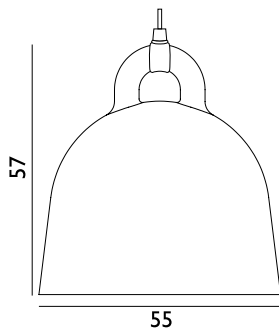

Bell Lamp Large EU			<i>Contract Price</i>
			SEK 5.140,00
Colli:	1		
Size & Weight:	H: 57 x Ø: 55 cm - 3,4 kg		
Packing:	Brown Box - H: 66 x L: 60 x D: 60 cm - 7,9 kg		
M3:	0,2376		
Material:	Aluminum		
Light Source:	E27 (big socket). Low-energy 9 Watt bulbs are recommended.		
	502088 White		502096 Black
	502105 Sand		502115 Grey

18% rabatt ska dras av på angivna priser