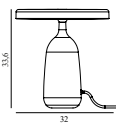

Eddy Table Lamp EU Colli: 1 Size & Weight: H: 33,6 x Ø: 32 cm - 7,8 kg Packing: Brown Box - H: 44 x L: 43 x D: 43 cm - 12 kg M3: 0,0814 Material: Pressed Steel, Marble Light Source: LED chip (not replaceable). Light source power - 16,5W. LED life span - 25000hrs.	<i>Contract Price</i> SEK 6.000,00	
502172 White	502173 Grey	502174 Black

18% rabatt ska dras av på angivna priser