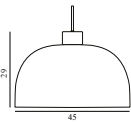

Grant Pendant Ø45 EU

Size & Weight: H: 29 x Ø: 45 cm - 4 kg
Packing: Brown Box - H: 54 x L: 54 x D: 37 cm - 5,5 kg
M3: 0,1079
Material: Steel, Granite
Light Source: LED 7kWh/10.000h. Bulb is included.

Contract Price
SEK 5.256,00