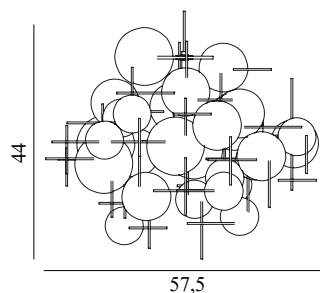

Bau Lamp Small EU		Contract Price
Colli:	1	SEK 1.772,00
Size & Weight:	H: 44 x L: 57,5 cm - 1,7 kg	
Packing:	Gift Box - H: 20 x L: 28 x D: 14,5 cm - 2,2 kg	
Material:	Linden Wood Veneer	
Light Source:	EU E27 (big socket). Low-energy 9 Watt bulbs are recommended.	
		503012 Nature

18% rabatt ska dras av på angivna priser