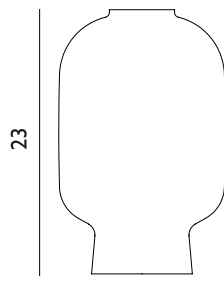

Amp Lamp Glass Small

Colli: I
Size & Weight: H: 13 x Ø: 14 cm - 0,3 kg
Material: Glass

Contract Price
SEK 484,00

 502070 White	 502131 Smoke	 502132 Gold	 607805 Matt / White
---	---	---	---

Amp Lamp Glass Large

Colli: I
Size & Weight: H: 22 x Ø: 12 cm - 0,4 kg
Packing: Brown Box - H: 35,5 x L: 18,5 x D: 19 cm - 0,8 kg
M3: 0,0102
Material: Glass

Contract Price
SEK 484,00

 502071 White	 502133 Smoke	 502134 Gold	 607806 Matt / White
---	---	---	---

Amp Table Lamp Glass

Colli: I
Size & Weight: H: 23 x Ø: 14 cm - 0,6 kg
Packing: Brown Box - H: 31 x L: 21,5 x D: 21,5 cm - 1,2 kg
M3: 0,013
Material: Glass

Contract Price
SEK 484,00

 502072 White	 502135 Smoke	 502136 Gold
---	--	--