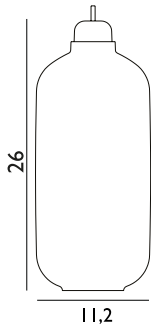

Org.nummer: 556839-3416
Avtalsnummer: 23.3-8004-18:008

18% rabatt ska dras av på angivna priser

Design: Simon Legald, 2014

Duty Code: 9405199090

Made in: China

Construction: Table lamps with gold glass are provided with a 2 m green textile cord with a switch. Pendants with gold glass are provided with 4 m green textile cord and a black ceiling canopy. Tables lamps with smoke glass are provided with a 2 m black textile cord with a switch. Pendants with smoke glass are provided with a 4 m black textile cord and a black canopy. Table lamps with white glass are provided with a 2 m white textile cord with a switch. Pendants with white glass are provided with 4 m white textile cord and a white ceiling canopy. The Amp wall lamp comes with a canopy in powder coated metal and is delivered with a 2-meter power cord. The Amp wall lamp can be installed directly to the power outlet (hardwired) or using the included power cord. The switch is located on the base.

Maintenance: Clean with damp cloth. Avoid the use of all-purpose cleaners and other degreasing detergents.

Amp Lamp Small EU

Colli: 1
 Size & Weight: H: 17 x Ø: 14 cm - 0,6 kg
 Packing: Gift Box - H: 33,7 x L: 19,4 x D: 19,2 cm - 1 kg
 Material: Glass, Marble
 Light Source: EU E14 2W bulbs (LED). All Bulbs can be purchased separately.

Contract Price
 SEK 1.200,00

Amp Lamp Large EU

Colli: 1
 Size & Weight: H: 26 x Ø: 12 cm - 1,1 kg
 Packing: Gift Box - H: 51 x L: 17,5 x D: 18 cm - 1,5 kg
 Colli Box: H: 42,6 x L: 17,5 x D: 16,5 cm
 M3: 0,0123
 Material: Glass, Marble
 Light Source: EU E14 2W bulbs (LED). All Bulbs can be purchased separately.