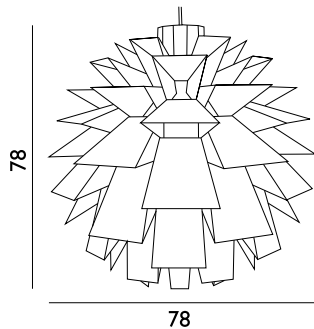

Contract Price
 SEK 912,00

501002
 White

18% rabatt ska dras av på angivna priser

Norm 69 Lamp Large

Colli: 6
 Size & Weight: H: 51 x Ø: 51 cm - 1,1 kg
 Packing: Gift Box - H: 27 x L: 34 x D: 27 cm - 1,3 kg
 Colli Box: H: 27 x L: 34 x D: 27 cm - 6,8 kg
 M3: 0,0248
 Material: Lamp Shade Foil
 Light Source: Low-energy 9 Watt bulbs are recommended.

Contract Price
 SEK 1.028,00

501003
 White

Norm 69 Lamp X-Large

Colli: 6
 Size & Weight: H: 60 x Ø: 60 cm - 1,3 kg
 Packing: Gift Box - H: 4 x L: 47 x D: 32 cm - 1,5 kg
 Colli Box: H: 41 x L: 34 x D: 47,5 cm - 9,5 kg
 M3: 0,0662
 Material: Lamp Shade Foil
 Light Source: Low-energy 9 Watt bulbs are recommended.

Contract Price
 SEK 1.372,00

501005
 White

Norm 69 Lamp XX-Large

Colli: 4
 Size & Weight: H: 78 x Ø: 78 cm - 1,8 kg
 Packing: Gift Box - H: 4 x L: 47 x D: 32 cm - 2 kg
 Colli Box: H: 41 x L: 28 x D: 47,5 cm
 M3: 0,0545
 Material: Lamp Shade Foil
 Light Source: Low-energy 9 Watt bulbs are recommended.