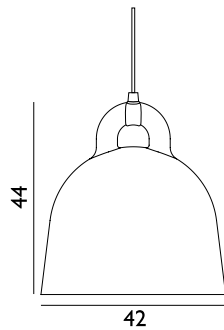

Bell Lamp Medium EU			<i>Contract Price</i>
			SEK 4.112,00
Colli:	1		
Size & Weight:	H: 44 x Ø: 42 cm - 3,1 kg		
Packing:	Brown Box - H: 53 x L: 48 x D: 48 cm - 5 kg		
M3:	0,1221		
Material:	Aluminum		
Light Source:	E27 (big socket). Low-energy 9 Watt bulbs are recommended.		
	502086 White		502094 Black
	502102 Sand		502112 Grey