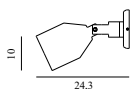

Klip Wall Lamp EU		Contract Price	
Colli:	1	SEK	1.600,00
Size & Weight:	H: 15,8 x W: 24,3 cm - 0,84 kg		
Packing:	Gift Box - H: 24,6 x L: 11,2 x D: 11,2 cm - 1,5 kg		
Colli Box:	H: 26 x L: 57,5 x D: 23,5 cm - 10,3 kg		
M3:	0,035 l		
Material:	Powder-coated steel		
Color:	White, Warm Grey, Green, Black		
Light Source:	EU E14 (small socket). 0,5W bulbs (LED) are recommended		
	605794 White		605795 Warm Grey
	605796 Green		605797 Black

18% rabatt ska dras av på angivna priser