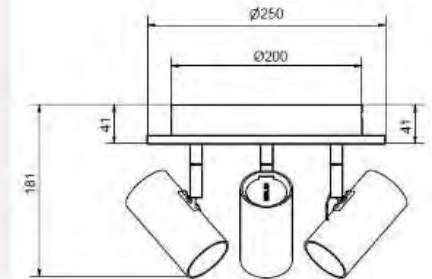

BELID LIGHTING GROUP.

Socket	GU10
Class	KL II
IP Class	20
Max watt	8
Kelvin	-
Height	181
Width	-
Length	-
Diameter	250
Lumen	-
Cable color	-
Cable lenght	-
Dimable	JA