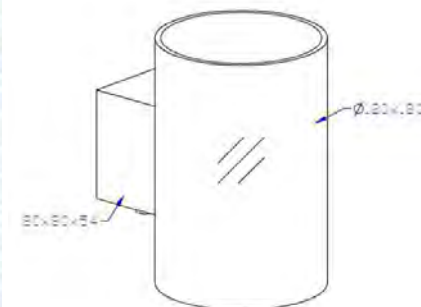

Socket	E14
Class	KL II
IP Class	20
Max watt	40
Kelvin	-
Height	180
Width	-
Length	-
Diameter	120
Lumen	-
Cable color	VIT
Cable lenght	2
Dimable	NEJ