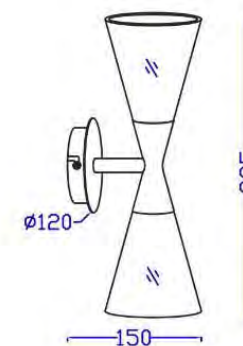

Socket	E14
Class	KL II
IP Class	20
Max watt	25
Kelvin	-
Height	320
Width	-
Length	-
Diameter	105
Lumen	-
Cable color	SVART
Cable lenght	2
Dimable	JA