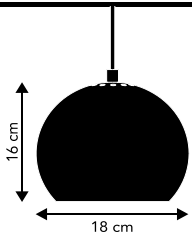

BALL

DESIGN BENNY FRANSEN (1968)
METAL PENDANT. DIAMETER 18 CM

BLACK. MATTE. METAL CEILING CANOPY. COLOR AS LAMP	ART. NO. 100193	(111565001)	RETAIL (EXCL. VAT)	876,00 SEK
WHITE. MATTE. METAL CEILING CANOPY. COLOR AS LAMP	ART. NO. 100194	(111566001)		
PETROL BLUE. MATTE. METAL CEILING CANOPY. COLOR AS LAMP	ART. NO. 100164	(1115125050011)		
DARK GREY. MATTE. METAL CEILING CANOPY. COLOR AS LAMP	ART. NO. 100165	(11151360011)		
LIGHT GREY. MATTE. METAL CEILING CANOPY. COLOR AS LAMP	ART. NO. 100184	(1115276016011)		
NUDE. GLOSSY. BLACK PLASTIC CEILING CANOPY	ART. NO. 123391			
MINT. GLOSSY. BLACK PLASTIC CEILING CANOPY	ART. NO. 123392			
RED. GLOSSY. BLACK PLASTIC CEILING CANOPY	ART. NO. 123393			
PALE GREY. GLOSSY. BLACK PLASTIC CEILING CANOPY	ART. NO. 123394			
WARM GREY. GLOSSY. BLACK PLASTIC CEILING CANOPY	ART. NO. 123395			

CHROME. GLOSSY. METAL CEILING CANOPY. COLOR AS LAMP	ART. NO. 100188	(1115555050001)	RETAIL (EXCL. VAT)	1.036,00 SEK
ANTIQU BRASS. MATTE. METAL CEILING CANOPY. COLOR AS LAMP	ART. NO. 100167	(1115184050001)		
COPPER. GLOSSY. METAL CEILING CANOPY. COLOR AS LAMP	ART. NO. 100175	(11152106050001)		
BRUSHED SATIN. MATTE. METAL CEILING CANOPY. COLOR AS LAMP	ART. NO. 100186	(1115363050001)		

CEILING CANOPY ϕ 10X2 CM
200 CM FABRIC CORD
220V E27 MAX. 40W