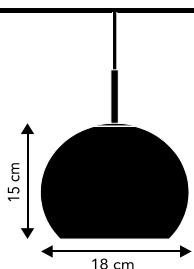

DESIGN BENNY FRANDSEN
GLASS PENDANT. DIAMETER 18 CM

OPAL WHITE GLASS. MATTE ANTIQUÉ BRASS METAL PARTS	ART. NO. 100635	(157601184001)	RETAIL (EXCL. VAT)	996,00 SEK

METAL CEILING CANOPY (INCL.) ϕ 10XH2.5 CM (WHITE)
300 CM WHITE FABRIC CORD
220V E14 MAX. 25W. RECOMMENDED ART.NO. 127096