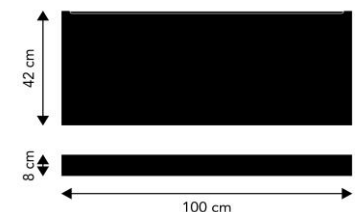

PARTS

CANOPY

DESIGN FRANSEN DESIGN STUDIO
CANOPY OUTLET FOR 3 PENDANTS. DIAMETER 30 CM.

BLACK. MATT	ART. NO. 100602	(156465001)	RETAIL (EXCL. VAT)	716,00 SEK
WHITE. MATT	ART. NO. 100604	(156466001)		

MAX. 6.9 KG (2.3 KG PER PENDANT)

CANOPY

DESIGN FRANSEN DESIGN STUDIO
CANOPY OUTLET FOR 6 PENDANTS. DIAMETER 35 CM.

BLACK. MATT	ART. NO. 100605	(1565650011)	RETAIL (EXCL. VAT)	996,00 SEK
WHITE. MATT	ART. NO. 100606			

MAX. 13.8 KG (2.3 KG PER PENDANT)

TRACK

DESIGN FRANSEN DESIGN STUDIO
TRACK OUTLET FOR 3 PENDANTS

BLACK. MATT	ART. NO. 100324	(136065)	RETAIL (EXCL. VAT)	756,00 SEK
WHITE. MATT	ART. NO. 100326	(136066)		

MAX. 6.9 KG (2.3 KG PER PENDANT)

GOOSENECK

CEILING MOUNTING

TRANSPARENT	ART. NO. 113091	(47309)	RETAIL (EXCL. VAT)	16,00 SEK

SHOP DISPLAY

DESIGN FRANSEN DESIGN STUDIO
SHOP DISPLAY BASIC

WITH LOGO. MATT GREY	ART. NO. 125016		RETAIL (EXCL. VAT)	8.116,00 SEK
WITHOUT LOGO. MATT GREY	ART. NO. 125017			

SHOP DISPLAY

DESIGN FRANSEN DESIGN STUDIO
SHOP DISPLAY

SMALL SHELF	ART. NO. 125018		RETAIL (EXCL. VAT)	996,00 SEK
LARGE SELF	ART. NO. 125019		RETAIL (EXCL. VAT)	1.396,00 SEK