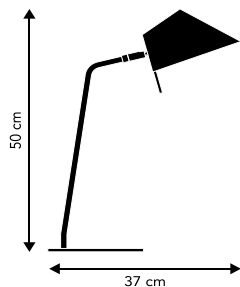

OFFICE

DESIGN FRANDSEN DESIGN STUDIO
METAL TABLE LAMP

BLACK. MATTE	ART. NO. 100932	(230265011)	RETAIL (EXCL. VAT)	1.516,00 SEK

250 CM BLACK FABRIC CORD WITH ON/OFF SWITCH
220V E14 MAX. 25W

OFFICE