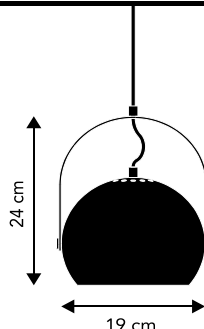

BALL W. HANDLE

DESIGN BENNY FRANSEN (1972)
METAL PENDANT. DIAMETER 19 CM

BLACK. MATTE	ART. NO. 100319	(135465001)	RETAIL (EXCL. VAT)	1.116,00 SEK

COPPER. GLOSSY	ART. NO. 100316	(13542105001)	RETAIL (EXCL. VAT)	1.316,00 SEK

METAL CEILING CANOPY (INCL.) ϕ 10XH2 CM
200 CM BLACK FABRIC CORD
220V E27 MAX. 40W