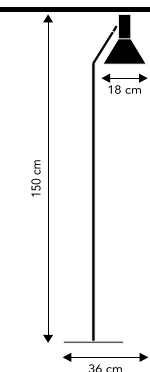

DESIGN TONI RIE
METAL FLOOR LAMP WITH TILT

BLACK. MATTE	ART. NO. 104163	(350965011)	RETAIL (EXCL. VAT)	2.196,00 SEK
ALMOND. MATTE	ART. NO. 104159	(3509359011)		
LIGHT GREY. MATTE	ART. NO. 104161	(3509360011)		
GREEN. MATTE	ART.NO. 123041			

300 CM FABRIC CORD WITH FOOT SWITCH
220V E27 MAX. 25W