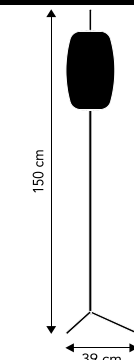

SILK

DESIGN FRANSEN DESIGN STUDIO
GLASS FLOOR LAMP

OPAL WHITE GLASS. ANTIQUE BRASS

ART. NO. 104169

(357701184011)

RETAIL (EXCL. VAT)

3.196,00 SEK

300 CM BLACK FABRIC CORD WITH FOOT SWITCH
E14 MAX 25W. RECOMMENDED: ART.NO. 114478 OR ART.NO. 128895