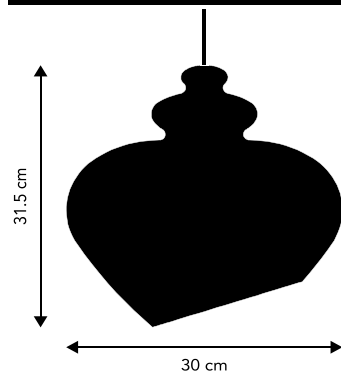

7%% rabatt ska dras av på angivna priser

GRACE

DESIGN TONI RIE
GLASS PENDANT. DIAMETER 30 CM

SMOKE GLASS. BLACK SOCKET	ART. NO. 100453	(1487270505001)	RETAIL (EXCL. VAT)	2.236,00 SEK
GREEN GLASS. BLACK SOCKET	ART. NO. 100455	(14873350505001)		

CHAMPAGNE GLASS. ANTIQUE BRASS SOCKET	ART. NO. 118490		RETAIL (EXCL. VAT)	2.716,00 SEK

CEILING CANOPY (INCL.) ϕ 10XH2 CM
250 CM FABRIC CORD
220V E27 MAX. 40W. RECOMMENDED ART.NO. 114495