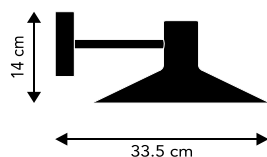

7%% rabatt ska dras av på angivna priser

MINNEAPOLIS

DESIGN FRIIS & MOLTKE (1982)
METAL WALL LAMP

BLACK. MATTE	ART. NO. 104480	(4005605)		
WHITE. MATTE	ART. NO. 104481	(4005606)	RETAIL (EXCL. VAT)	2.516,00 SEK

250 CM BLACK FABRIC CORD WITH ON/OFF SWITCH
GU10 10W. RECOMMENDED ART.NO. 113237