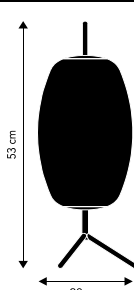

DESIGN FRANSEN DESIGN STUDIO
GLASS TABLE LAMP

OPAL WHITE GLASS. ANTIQUE BRASS

ART. NO. 101449

(257701184011)

RETAIL (EXCL. VAT)

2.236,00 SEK

250 CM BLACK FABRIC CORD WITH ON/OFF SWITCH
E14 MAX 25W. RECOMMENDED: ART.NO. 114478 OR ART.NO. 128895