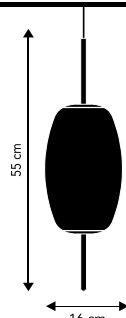

DESIGN FRANDSEN DESIGN STUDIO
GLASS PENDANT. DIAMETER 16 CM

OPAL WHITE GLASS. ANTIQUE BRASS	ART. NO. 100637	(157701184001)	RETAIL (EXCL. VAT)	1.596,00 SEK

CEILING CANOPY IN BRASS (INCL.). Ø12.5XH2.5 CM
300 CM BLACK FABRIC CORD
E14 MAX 25W. RECOMMENDED: ART.NO. 114478 OR ART.NO. 128895