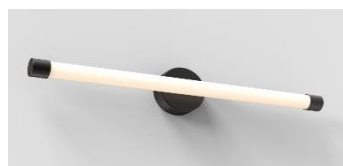

BLACK. MATTE. FINE STRUCTURE
PAINTED BRASS. FINISH SHINY GOLD

ART. NO. 127277
ART. NO. 127278

RETAIL (EXCL. VAT) 3.276,00 SEK

INTEGRATED LED, 2700K, 672LM, 10W
INTEGRATED DRIVER
L: 76.2 CM, D: 8.2 CM. TUBE Ø 4 CM