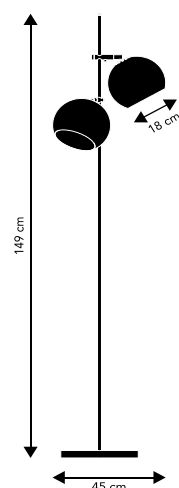

BALL DOUBLE

DESIGN BENNY FRANSEN
METAL FLOOR LAMP

BODY. BLACK. MATTE	ART. NO. 108015	(633276510101)	BODY: RETAIL (EXCL. VAT)	1.596,00 SEK
SPOTS. BLACK. MATTE	ART. NO. 108018	(63327652)	SPOTS: RETAIL (EXCL. VAT)	1.836,00 SEK
				3.432,00 SEK

280 CM BLACK FABRIC CORD. ON/OFF SWITCH ON CORD
220V E27 MAX. 2 x 40W

BALL SINGLE