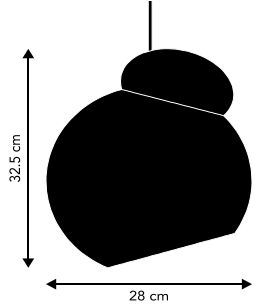

AIR

DESIGN TONI RIE (2020)
PENDANT IN OPAL WHITE GLASS. DIAMETER 28 CM

OPAL WHITE GLASS	ART. NO. 118470	RETAIL (EXCL. VAT)	2.316,00 SEK

GREY CEILING CANOPY. ϕ 10XH2 CM
300 CM GREY FABRIC CORD
220V E27 MAX. 25W. RECOMMENDED ART.NO. 110519 OR ART.NO. 113236