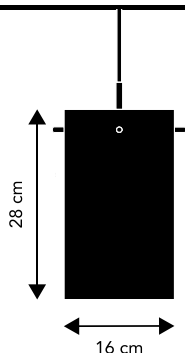

DESIGN FRIIS & MOLTKE (1954)
METAL PENDANT. DIAMETER 16 CM

BLACK. MATTE SOFT STRUCTURE ART. NO. 109318 (69785200201) RETAIL (EXCL. VAT) 4.476,00 SEK

WHITE. MATTE SOFT STRUCTURE ART. NO. 109320 (69785201) RETAIL (EXCL. VAT) 4.476,00 SEK

CEILING FITTING Ø2 CM (BLACK)
300 CM FABRIC CORD
220V E27 MAX. 15W. RECOMMENDED: ART.NO. 113236