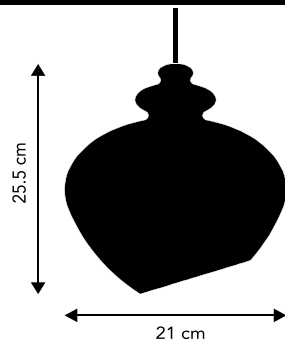

7%% rabatt ska dras av på angivna priser

FM 2014

DESIGN FRIIS & MOLTKE (2014)
METAL PENDANT. DIAMETER 5.5 CM. HEIGHT 24 CM

BLACK. MATTE SOFT STRUCTURE	ART. NO. 108886	(69287200)	RETAIL (EXCL. VAT)	3.116,00 SEK
WHITE. MATTE SOFT STRUCTURE	ART. NO. 108887	(69287200201)		

CEILING FITTING $\varnothing$ 2 CM (BLACK)
300 CM BLACK FABRIC CORD
GU10 MAX. 10W. RECOMMENDED ART.NO. 113237

FM 2014

DESIGN FRIIS & MOLTKE (2014)
METAL PENDANT. DIAMETER 5.5 CM. HEIGHT 36 CM

BLACK. MATTE SOFT STRUCTURE	ART. NO. 108892	(69288200)	RETAIL (EXCL. VAT)	3.196,00 SEK
WHITE. MATTE SOFT STRUCTURE	ART. NO. 108893	(69288200201)		

CEILING FITTING $\varnothing$ 2 CM (BLACK)
300 CM BLACK FABRIC CORD
GU10 MAX. 10W. RECOMMENDED ART.NO. 113237

GRACE

DESIGN TONI RIE
GLASS PENDANT. DIAMETER 21 CM

SMOKE GLASS. BLACK SOCKET	ART. NO. 100235	(1172270505001)	RETAIL (EXCL. VAT)	1.596,00 SEK
GREEN GLASS. BLACK SOCKET	ART. NO. 100238	(11723350505001)		

CHAMPAGNE GLASS. ANTIQUE BRASS SOCKET	ART. NO. 118489		RETAIL (EXCL. VAT)	1.956,00 SEK

CEILING CANOPY (INCL.). $\varnothing$ 10X2 CM
250 CM FABRIC CORD
220V E27 MAX. 40W. RECOMMENDED ART.NO. 114495