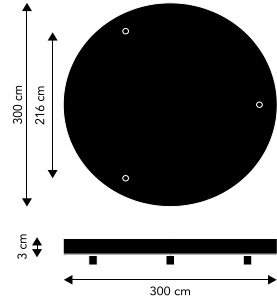

PARTS

CANOPY