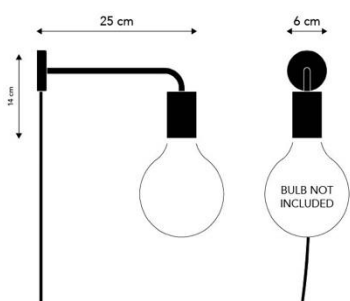

COOL

DESIGN FRANDSEN DESIGN STUDIO
METAL WALL LAMP

BLACK. MATTE ART. NO. 104546 (40436501101) RETAIL (EXCL. VAT) 516,00 SEK

ANTIQUÉ BRASS. MATTE ART. NO. 104544 (4043184011) RETAIL (EXCL. VAT) 756,00 SEK

200 CM TRANSPARENT CORD WITH ON/OFF SWITCH
220V E27 MAX. 60W. RECOMMENDED ART.NO. 113235

FM 1954