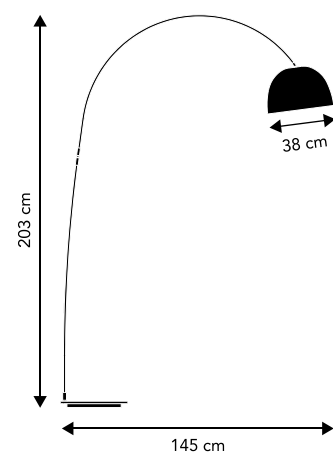

LUCCA

DESIGN TONI RIE
LOUNGE FLOOR LAMP WITH METAL SHADE

BODY. MATTE BLACK	ART. NO. 108091	(6337665011)	BODY: RETAIL (EXCL. VAT)	1.316,00 SEK
SHADE. MATTE BLACK	ART. NO. 108092	(63376652)	SHADE: RETAIL (EXCL. VAT)	1.436,00 SEK
BASE. MATTE BLACK	ART. NO. 108093	(63376653)	BASE: RETAIL (EXCL. VAT)	1.316,00 SEK
				4.068,00 SEK

300 CM BLACK FABRIC CORD WITH FOOT SWITCH
220V E27 MAX. 25W