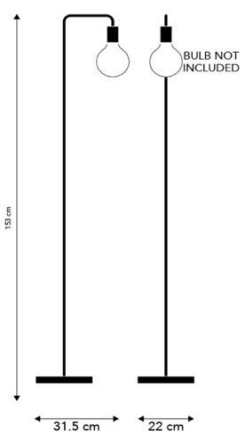

DESIGN FRANDSEN DESIGN STUDIO
METAL FLOOR LAMP

BLACK. MATTE ART. NO. 103844 (31836505011) RETAIL (EXCL. VAT) 1.196,00 SEK

ANTIQUÉ BRASS. MATTE ART. NO. 103835 (318318462001) RETAIL (EXCL. VAT) 1.716,00 SEK

230 CM BLACK FABRIC CORD WITH FOOT SWITCH
220V E27 MAX. 60W. RECOMMENDED ART.NO. 113235