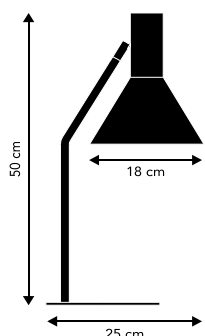

METAL CEILING CANOPY (INCL.). Ø10XH2 CM. COLOR AS SHADE
300 CM CORD. COLOR AS SHADE
220V E27 MAX. 25W

LYSS

DESIGN TONI RIE
METAL TABLE LAMP WITH TILT

BLACK. MATTE	ART. NO. 101401	(250965011)	RETAIL (EXCL. VAT)	1.436,00 SEK
ALMOND. MATTE	ART. NO. 101397	(2509359011)		
LIGHT GREY. MATTE	ART. NO. 101399	(2509360011)		
GREEN. MATTE	ART.NO. 123040			