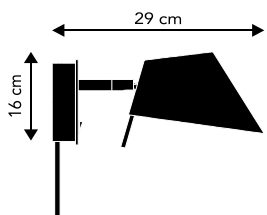

OFFICE

DESIGN FRANDSEN DESIGN STUDIO
METAL WALL LAMP

BLACK. MATTE	ART. NO. 104585	(430265011)	RETAIL (EXCL. VAT)	1.196,00 SEK

250 CM BLACK FABRIC CORD
220V E14 MAX. 25W