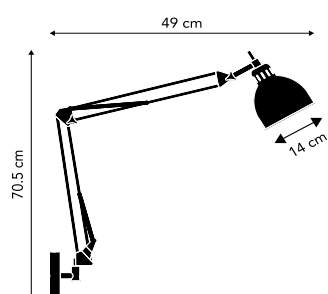

JOB

DESIGN FRANSEN DESIGN STUDIO
METAL WALL LAMP

GREY. MATTE	ART. NO. 104562	(414801601101)	RETAIL (EXCL. VAT)	1.156,00 SEK
BLACK. MATTE	ART. NO. 104563	(41486501101)		
WHITE. MATTE	ART. NO. 104565	(41486601101)		

250 CM TRANSPARENT CORD WITH ON/OFF SWITCH
220V E14 MAX. 40W