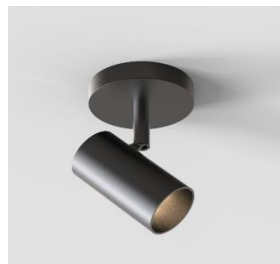

SPOT

DESIGN FRANDSEN DESIGN STUDIO
METAL CEILING LAMP

BLACK. MATTE. FINE STRUCTURE
PAINTED BRASS. FINISH SHINY GOLD

ART. NO. 128026
ART. NO. 128027

RETAIL (EXCL. VAT) 1.996,00 SEK

SOCKET TYPE: GU10, MAX 10W
H: 17 CM, W: 10 CM