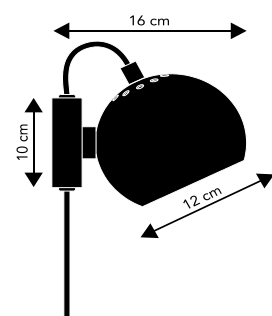

DESIGN BENNY FRANDSEN (1969)
METAL WALL LAMP. MAGNET. DEPTH 16 CM. SHADE ϕ 12 CM

BLACK. MATTE	ART. NO. 104755	(475065011)	RETAIL (EXCL. VAT)	716,00 SEK
WHITE. MATTE	ART. NO. 104756	(475066011)		
PETROLEUM BLUE. MATTE	ART. NO. 104739	(47501250111)		
DARK GREY. MATTE	ART. NO. 104740	(47501360111)		
LIGHT GREY. MATTE	ART. NO. 104747	(47502760111)		
NUDE. GLOSSY	ART. NO. 123397			
MINT. GLOSSY	ART. NO. 123398			
RED. GLOSSY	ART. NO. 123399			
PALE GREY. GLOSSY	ART. NO. 123400			
WARM GREY. GLOSSY	ART. NO. 123401			

CHROME. GLOSSY	ART. NO. 104753	(475055550111)	RETAIL (EXCL. VAT)	1.036,00 SEK
ANTIQUÉ BRASS. MATTE	ART. NO. 104741	(47501840011)		
COPPER. GLOSSY	ART. NO. 104744	(47502100111)		
BRUSHED SATIN. MATTE	ART. NO. 104751	(47503630011)		

ON/OFF SWITCH ON WALL BOX
MAGNET FITTING
230 CM FABRIC CORD
220V E14 MAX. 25W. RECOMMENDED ART.NO. 127096