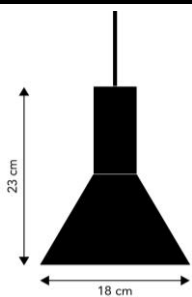

LYSS

DESIGN TONI RIE
METAL PENDANT Ø18 CM

BLACK. MATTE	ART. NO. 123038		RETAIL (EXCL. VAT)	1.036,00 SEK
ALMOND. MATTE	ART. NO. 123036			
LIGHT GREY. MATTE	ART. NO. 123037			
GREEN. MATTE	ART.NO. 123039			

METAL CEILING CANOPY (INCL.). Ø10XH2 CM. COLOR AS SHADE
300 CM CORD. COLOR AS SHADE
220V E27 MAX. 25W