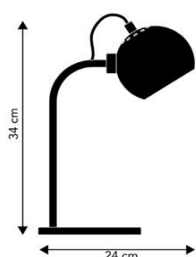

DESIGN BENNY FRANSEN (2021)
METAL TABLE LAMP.

NUDE. GLOSSY	ART. NO. 123417		RETAIL (EXCL. VAT)	1.276,00 SEK
MINT. GLOSSY	ART. NO. 123418			
RED. GLOSSY	ART. NO. 123419			
PALE GREY. GLOSSY	ART. NO. 123420			
WARM GREY. GLOSSY	ART. NO. 123421			
BLACK. MATTE	ART. NO. 124073			
WHITE. MATTE	ART. NO. 124072			

250 CM BLACK FABRIC CORD. ON/OFF SWITCH ON CORD
MAGNET FITTING
220V E14 MAX. 25W. RECOMMENDED ART. NO. 127096