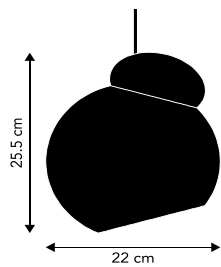

7%% rabatt ska dras av på angivna priser

AIR

DESIGN TONI RIE (2020)
PENDANT IN OPAL WHITE GLASS. DIAMETER 22 CM

OPAL WHITE GLASS	ART. NO. 118469	RETAIL (EXCL. VAT)	1.676,00 SEK

GREY CEILING CANOPY. ϕ 10XH2 CM
300 CM GREY FABRIC CORD
220V E27 MAX. 25W. RECOMMENDED ART.NO. 110519 OR ART.NO. 113236