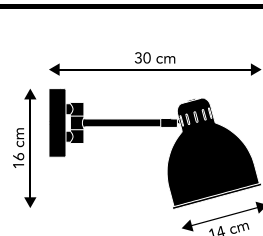

JOB MINI

DESIGN FRANSEN DESIGN STUDIO
METAL WALL LAMP

BLACK. MATTE	ART. NO. 104567	(414965011)	RETAIL (EXCL. VAT)	916,00 SEK

250 CM FABRIC CORD WITH ON/OFF SWITCH
220V E14 MAX. 25W