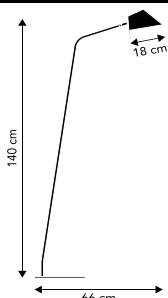

DESIGN FRANDSEN DESIGN STUDIO
METAL FLOOR LAMP

BLACK. MATTE	ART. NO. 103878	(330265011)	RETAIL (EXCL. VAT)	3.436,00 SEK

300 CM BLACK FABRIC CORD WITH FOOT SWITCH
220V E14 MAX. 25W