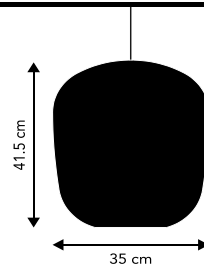

OMBRE

DESIGN TONI RIE
GLASS PENDANT. DIAMETER 35 CM

GOLD PLATING. GLOSSY	ART. NO. 100750	(1668273605001)	RETAIL (EXCL. VAT)	4.076,00 SEK

INCL. CEILING CANOPY (BLACK). Ø12.5XH2.5 CM
300 CM BLACK FABRIC CORD (WITH WIRE INSIDE)
220V E27 MAX. 25W. RECOMMENDED ART.NO. 110138