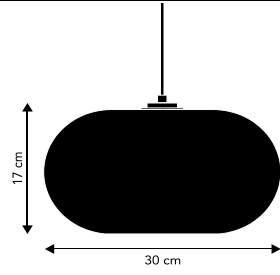

190 CM TRANSPARENT CORD WITH ON/OFF SWITCH
220V E14 MAX. 40W

KOBE

DESIGN BENNY FRANDSEN
GLASS PENDANT. DIAMETER 30 CM

SMOKE GLASS. BLACK SOCKET	ART. NO. 100307	(1299270505001)	RETAIL (EXCL. VAT)	1.796,00 SEK
GREEN GLASS. BLACK SOCKET.	ART. NO. 100311	(12993350505001)		