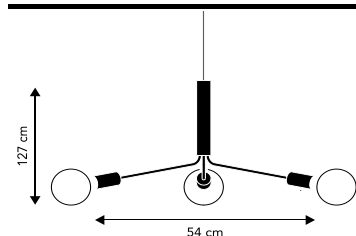

GRAND METRO

DESIGN FRANSEN DESIGN STUDIO
METAL CHANDELIER WITH 3 ARMS

BLACK. MATTE	ART. NO. 100231	(116665001)	RETAIL (EXCL. VAT)	1.116,00 SEK

ANTIQUE BRASS. MATTE	ART. NO. 100228	(116618405001)	RETAIL (EXCL. VAT)	1.596,00 SEK

CEILING CANOPY (INCL.) ϕ 11.5XH3 CM
250 CM BLACK FABRIC CORD
220V E27 MAX. 3 x 60W. RECOMMENDED ART.NO. 113235