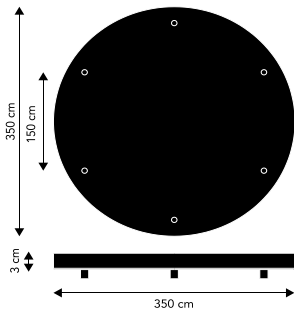

PARTS

CANOPY

DESIGN FRANSEN DESIGN STUDIO
CANOPY OUTLET FOR 3 PENDANTS. DIAMETER 30 CM.

BLACK. MATT	ART. NO. 100602	(156465001)	RETAIL (EXCL. VAT)	716,00 SEK
WHITE. MATT	ART. NO. 100604	(156466001)		

MAX. 6.9 KG (2.3 KG PER PENDANT)

CANOPY

DESIGN FRANSEN DESIGN STUDIO
CANOPY OUTLET FOR 6 PENDANTS. DIAMETER 35 CM.

BLACK. MATT	ART. NO. 100605	(1565650011)	RETAIL (EXCL. VAT)	996,00 SEK
WHITE. MATT	ART. NO. 100606			

MAX. 13.8 KG (2.3 KG PER PENDANT)

TRACK

DESIGN FRANSEN DESIGN STUDIO
TRACK OUTLET FOR 3 PENDANTS

BLACK. MATT	ART. NO. 100324	(136065)	RETAIL (EXCL. VAT)	756,00 SEK
WHITE. MATT	ART. NO. 100326	(136066)		

MAX. 6.9 KG (2.3 KG PER PENDANT)

GOOSENECK

CEILING MOUNTING

TRANSPARENT	ART. NO. 113091	(47309)	RETAIL (EXCL. VAT)	16,00 SEK

SHOP DISPLAY

DESIGN FRANSEN DESIGN STUDIO
SHOP DISPLAY BASIC

WITH LOGO. MATT GREY	ART. NO. 125016		RETAIL (EXCL. VAT)	8.116,00 SEK
WITHOUT LOGO. MATT GREY	ART. NO. 125017			

SHOP DISPLAY

DESIGN FRANSEN DESIGN STUDIO
SHOP DISPLAY

SMALL SHELF	ART. NO. 125018		RETAIL (EXCL. VAT)	996,00 SEK
LARGE SELF	ART. NO. 125019		RETAIL (EXCL. VAT)	1.396,00 SEK