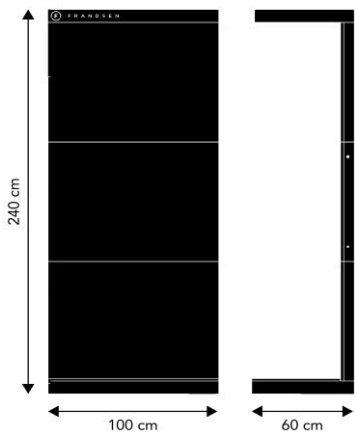

SHOP DISPLAY