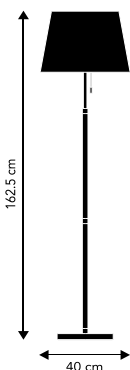

(2422557901100501)

180 CM TRANSPARENT CORD WITH PULL SWITCH ON SOCKET
220V E27 MAX. 60W

VENICE

METAL FLOOR LAMP WITH SMOOTH FABRIC SHADE

WHITE. CHROME
BLACK. CHROME

ART. NO. 104131

(3422558601100601)

RETAIL (EXCL. VAT)