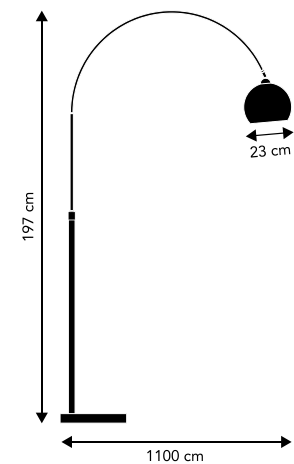

LOUNGE MINI

DESIGN FRANDSEN DESIGN STUDIO
LOUNGE FLOOR LAMP WITH METAL SHADE

BODY. CHROME	ART. NO. 107967	(6331155101)	BODY: RETAIL (EXCL. VAT)	1.436,00 SEK
SHADE. CHROME	ART. NO. 107974	(63311553)	SHADE: RETAIL (EXCL. VAT)	596,00 SEK
BASE. CHROME	ART. NO. 107970	(63311552)	BASE: RETAIL (EXCL. VAT)	756,00 SEK
				2.788,00 SEK

230 CM TRANSPARENT CORD WITH FOOT SWITCH
220V E27 MAX. 60W