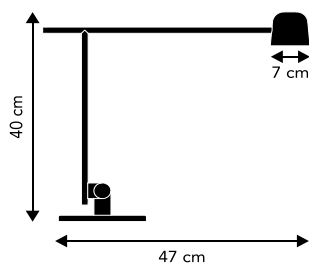

SATELLITE

DESIGN FRIIS & MOLTKE (2017)
METAL TABLE LAMP WITH ON/OFF DIMMER ON SHADE

BLACK. MATTE	ART. NO. 123043	NEW ART.NO.	RETAIL (EXCL. VAT)	3.156,00 SEK

ON/OFF DIMMER ON SHADE
200 CM BLACK PVC CORD
INTEGRATED LED 6W LED (NON-REPLACEABLE). ENERGY CLASS G

SILK