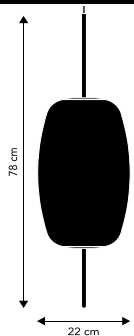

SILK

DESIGN FRANSEN DESIGN STUDIO
GLASS PENDANT. DIAMETER 22 CM

OPAL WHITE GLASS. ANTIQUE BRASS

ART. NO. 100641

(157801184001)

RETAIL (EXCL. VAT)

2.716,00 SEK

CEILING CANOPY IN BRASS (INCL.). Ø12.5XH2.5 CM
300 CM BLACK FABRIC CORD
E14 MAX 25W. RECOMMENDED: ART.NO. 114478 OR ART.NO. 128895

SILK