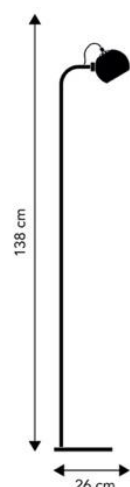

DIMMING TOUCH BOTTON ON TOP OP SHADE
250 CM BLACK FABRIC CORD
LED 6W (NON-REPLACEABLE LED). ENERGY CLASS G

BALL SINGLE

DESIGN BENNY FRANSEN (2021)
METAL TABLE LAMP.

NUDE. GLOSSY	ART. NO. 123417		RETAIL (EXCL. VAT)	1.276,00 SEK
MINT. GLOSSY	ART. NO. 123418			
RED. GLOSSY	ART. NO. 123419			
PALE GREY. GLOSSY	ART. NO. 123420			
WARM GREY. GLOSSY	ART. NO. 123421			
BLACK. MATTE	ART. NO. 124073			
WHITE. MATTE	ART. NO. 124072			

250 CM BLACK FABRIC CORD. ON/OFF SWITCH ON CORD
MAGNET FITTING
220V E14 MAX. 25W. RECOMMENDED ART. NO. 127096

BALL DOUBLE

DESIGN BENNY FRANSEN
METAL FLOOR LAMP

BODY. BLACK. MATTE	ART. NO. 108015	(633276510101)	BODY: RETAIL (EXCL. VAT)	1.596,00 SEK
SPOTS. BLACK. MATTE	ART. NO. 108018	(63327652)	SPOTS: RETAIL (EXCL. VAT)	1.836,00 SEK
				3.432,00 SEK

280 CM BLACK FABRIC CORD. ON/OFF SWITCH ON CORD
220V E27 MAX. 2 x 40W

BALL SINGLE

DESIGN BENNY FRANSEN (2021)
METAL FLOOR LAMP.

NUDE. GLOSSY	ART. NO. 123422		RETAIL (EXCL. VAT)	2.316,00 SEK
MINT. GLOSSY	ART. NO. 123423			
RED. GLOSSY	ART. NO. 123424			
PALE GREY. GLOSSY	ART. NO. 123425			
WARM GREY. GLOSSY	ART. NO. 123426			
BLACK. MATTE	ART. NO. 124074			