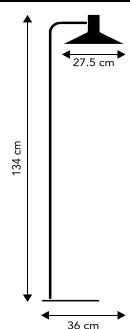

DESIGN FRIIS & MOLTKE (1982)
METAL FLOOR LAMP

BLACK. MATTE	ART. NO. 108360	(69016405)		
WHITE.MATTE	ART. NO. 108361	(69016406)	RETAIL (EXCL. VAT)	3.036,00 SEK

250 CM BLACK FABRIC CORD WITH ON/OFF SWITCH
GU10 10W. RECOMMENDED ART.NO. 113237