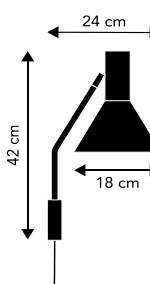

LYSS

DESIGN TONI RIE
METAL WALL LAMP WITH TILT

BLACK. MATTE	ART. NO. 104642	(450965011)	RETAIL (EXCL. VAT)	1.436,00 SEK
ALMOND. MATTE	ART. NO. 104640	(4509359011)		
LIGHT GREY. MATTE	ART. NO. 104641	(4509360011)		
GREEN. MATTE	ART. NO.123042			

250 CM FABRIC CORD WITH ON/OFF SWITCH
220V E27 MAX. 25W