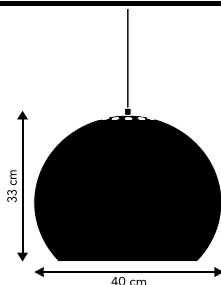

BALL

DESIGN BENNY FRANSEN (1968)
METAL PENDANT. DIAMETER 40 CM

BLACK. MATTE	ART. NO. 100532	(153065001)	RETAIL (EXCL. VAT)	3.796,00 SEK
GREY. MATTE	ART. NO. 100536	(1530276016001)		
WHITE. MATTE	ART. NO. 100534	(153066001)		

METAL CEILING CANOPY (INCL.) ϕ 10XH2 CM
300 CM FABRIC CORD
220V E27 MAX. 25W