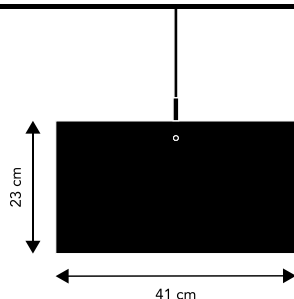

FM 1954

DESIGN FRIIS & MOLTKE (1954)
METAL PENDANT. DIAMETER 41 CM

BLACK. MATTE SOFT STRUCTURE ART. NO. 109302 (69782200201) RETAIL (EXCL. VAT) 7.436,00 SEK

WHITE. MATTE SOFT STRUCTURE ART. NO. 109304 (69782201) RETAIL (EXCL. VAT) 7.436,00 SEK

CEILING CANOPY Ø8X2.5 CM. BLACK METAL
300 CM FABRIC CORD
220V E27 MAX. 15W. RECOMMENDED: ART.NO. 113236