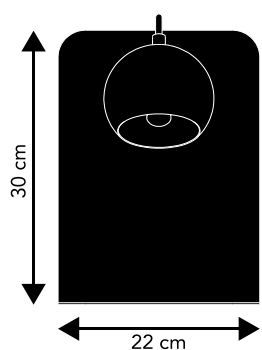

BALL USB

DESIGN BENNY FRANDSEN
METAL WALL LAMP. USB PORT

BLACK. MATTE	ART. NO. 104530	(4016650111)	RETAIL (EXCL. VAT)	2.076,00 SEK
WHITE. MATTE	ART. NO. 104534	(4016660111)		
LIGHT GREY. MATTE	ART. NO. 104528	(40162760160111)		

LAZERCUT SYMBOL
MAGNET FITTING
250 CM FABRIC CORD
220V E14 MAX. 25W. RECOMMENDED ART.NO. 127096

BALL GLASS