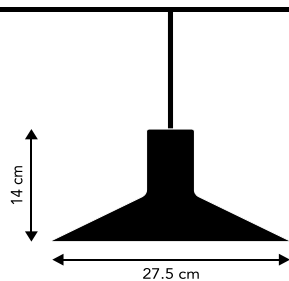

MINNEAPOLIS

DESIGN FRIIS & MOLTKE (1982)
METAL PENDANT

BLACK. MATTE	ART. NO. 108372	(69016505)		
WHITE.MATTE	ART. NO. 108373	(69016506)	RETAIL (EXCL. VAT)	1.796,00 SEK

CEILING FITTING ø2 CM (BLACK)
300 CM BLACK FABRIC CORD
GU10 10W. RECOMMENDED ART.NO. 113237