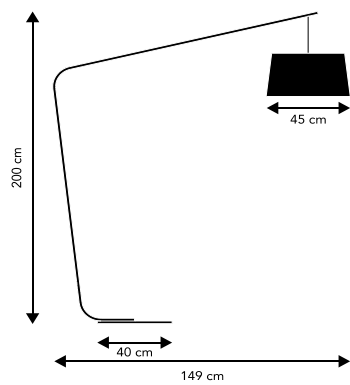

LOBBY

DESIGN TONI RIE
LOUNGE FLOOR LAMP WITH SMOOTH SHADE

BODY. BLACK	ART. NO. 108027	(6333965101)	BODY: RETAIL (EXCL. VAT)	1.916,00 SEK
SHADE. BLACK	ART. NO. 108030	(63339652)	SHADE: RETAIL (EXCL. VAT)	1.156,00 SEK
BASE. BLACK	ART. NO. 108035	(63339653)	BASE: RETAIL (EXCL. VAT)	1.436,00 SEK
				4.508,00 SEK

245 CM BLACK FABRIC CORD WITH FOOT SWITCH
220V E27 MAX. 60W