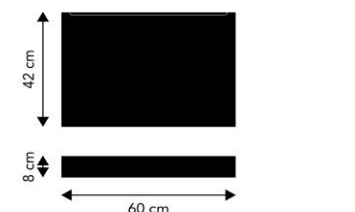

SHOP DISPLAY

DESIGN FRANSEN DESIGN STUDIO
SHOP DISPLAY

SMALL SHELF	ART. NO. 125018		RETAIL (EXCL. VAT)	996,00 SEK
LARGE SELF	ART. NO. 125019		RETAIL (EXCL. VAT)	1.396,00 SEK