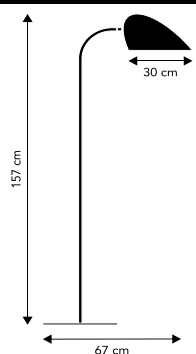

DESIGN FRANSEN DESIGN STUDIO
METAL FLOOR LAMP

BLACK. MATTE	ART. NO. 104351	(39606551001)	RETAIL (EXCL. VAT)	3.316,00 SEK

200 CM BLACK FABRIC CORD WITH FOOT SWITCH
220V E27 MAX. 40W