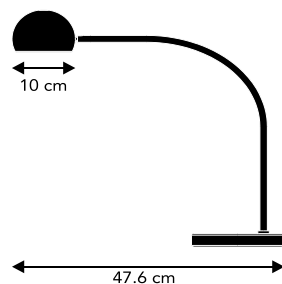

BALL USB

DESIGN BENNY FRANSEN (2019)
METAL TABLE LAMP. USB PORT

BLACK. MATTE	ART. NO. 101477	(259665011)	RETAIL (EXCL. VAT)	1.836,00 SEK

DIMMING TOUCH BOTTON ON TOP OP SHADE
250 CM BLACK FABRIC CORD
LED 6W (NON-REPLACEABLE LED). ENERGY CLASS G

BALL SINGLE