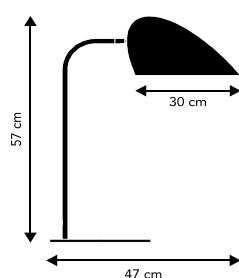

DESIGN FRANSEN DESIGN STUDIO
METAL TABLE LAMP

BLACK. MATTE	ART. NO. 103320	(29606551001)	RETAIL (EXCL. VAT)	1.996,00 SEK

200 CM BLACK FABRIC CORD WITH ON/OFF SWITCH
220V E27 MAX. 40W

HITCHCOCK