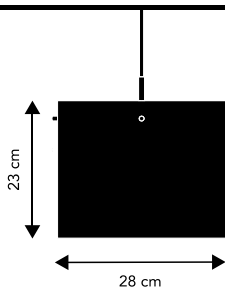

FM 1954

DESIGN FRIIS & MOLTKE (1954)
METAL PENDANT. DIAMETER 28 CM

BLACK. MATTE SOFT STRUCTURE ART. NO. 109310 (69784200201) RETAIL (EXCL. VAT) 5.436,00 SEK

WHITE. MATTE SOFT STRUCTURE ART. NO. 109312 (69784201) RETAIL (EXCL. VAT) 5.436,00 SEK

CEILING FITTING Ø2 CM (BLACK)
300 CM FABRIC CORD
220V E27 MAX. 15W. RECOMMENDED: ART.NO. 113236