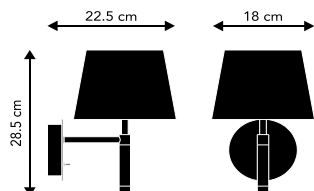

VENICE

METAL WALL LAMP WITH SMOOTH FABRIC SHADE

WHITE. CHROME
BLACK. CHROME

ART. NO. 104630

(44225586011006)

RETAIL (EXCL. VAT)

756,00 SEK

ART. NO. 104628

(44225579011005)

200 CM TRANSPARENT CORD. ON/OFF SWITCH ON WALL BOX
220V E14 MAX. 40W