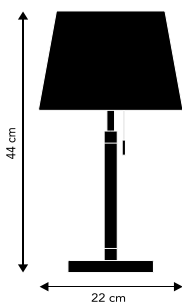

VENICE

METAL TABLE LAMP WITH SMOOTH FABRIC SHADE

WHITE. CHROME
BLACK. CHROME

ART. NO. 101321

(2422558601100601)

RETAIL (EXCL. VAT)

876,00 SEK

ART. NO. 101319

(2422557901100501)

180 CM TRANSPARENT CORD WITH PULL SWITCH ON SOCKET
220V E27 MAX. 60W

VENICE