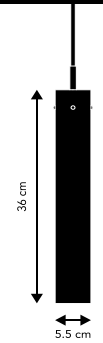

FM 2014

DESIGN FRIIS & MOLTKE (2014)
METAL PENDANT. DIAMETER 5.5 CM. HEIGHT 36 CM

BLACK. MATTE SOFT STRUCTURE	ART. NO. 108892	(69288200)	RETAIL (EXCL. VAT)	3.196,00 SEK
WHITE. MATTE SOFT STRUCTURE	ART. NO. 108893	(69288200201)		

CEILING FITTING $\varnothing$ 2 CM (BLACK)
300 CM BLACK FABRIC CORD
GU10 MAX. 10W. RECOMMENDED ART.NO. 113237