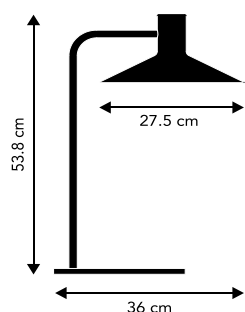

CEILING FITTING ø2 CM (BLACK)
300 CM BLACK FABRIC CORD
GU10 10W. RECOMMENDED ART.NO. 113237

MINNEAPOLIS

DESIGN FRIIS & MOLTKE (1982)
METAL TABLE LAMP

BLACK. MATTE	ART. NO. 108386	(69016605)		
WHITE.MATTE	ART. NO. 108387	(69016606)	RETAIL (EXCL. VAT)	2.516,00 SEK