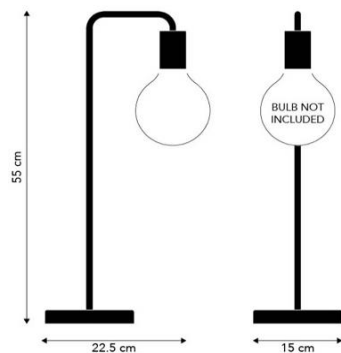

COOL

DESIGN FRANDSEN DESIGN STUDIO
METAL TABLE LAMP

BLACK. MATTE ART. NO. 100805 (20406505001) RETAIL (EXCL. VAT) 756,00 SEK

ANTIQUÉ BRASS. MATTE ART. NO. 100797 (204018462001) RETAIL (EXCL. VAT) 1.116,00 SEK

180 CM BLACK FABRIC CORD WITH ON/OFF SWITCH
220V E27 MAX. 60W. RECOMMENDED ART.NO. 113235

COOL