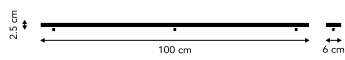

PARTS

CANOPY

DESIGN FRANSEN DESIGN STUDIO
CANOPY OUTLET FOR 3 PENDANTS. DIAMETER 30 CM.

BLACK. MATT	ART. NO. 100602	(156465001)	RETAIL (EXCL. VAT)	716,00 SEK
WHITE. MATT	ART. NO. 100604	(156466001)		

MAX. 6.9 KG (2.3 KG PER PENDANT)

CANOPY

DESIGN FRANSEN DESIGN STUDIO
CANOPY OUTLET FOR 6 PENDANTS. DIAMETER 35 CM.

BLACK. MATT	ART. NO. 100605	(1565650011)	RETAIL (EXCL. VAT)	996,00 SEK
WHITE. MATT	ART. NO. 100606			

MAX. 13.8 KG (2.3 KG PER PENDANT)

TRACK

DESIGN FRANSEN DESIGN STUDIO
TRACK OUTLET FOR 3 PENDANTS

BLACK. MATT	ART. NO. 100324	(136065)	RETAIL (EXCL. VAT)	756,00 SEK
WHITE. MATT	ART. NO. 100326	(136066)		

MAX. 6.9 KG (2.3 KG PER PENDANT)

GOOSENECK

CEILING MOUNTING

TRANSPARENT	ART. NO. 113091	(47309)	RETAIL (EXCL. VAT)	16,00 SEK

SHOP DISPLAY

DESIGN FRANSEN DESIGN STUDIO
SHOP DISPLAY BASIC

WITH LOGO. MATT GREY	ART. NO. 125016		RETAIL (EXCL. VAT)	8.116,00 SEK
WITHOUT LOGO. MATT GREY	ART. NO. 125017			

SHOP DISPLAY

DESIGN FRANSEN DESIGN STUDIO
SHOP DISPLAY

SMALL SHELF	ART. NO. 125018		RETAIL (EXCL. VAT)	996,00 SEK
LARGE SELF	ART. NO. 125019		RETAIL (EXCL. VAT)	1.396,00 SEK