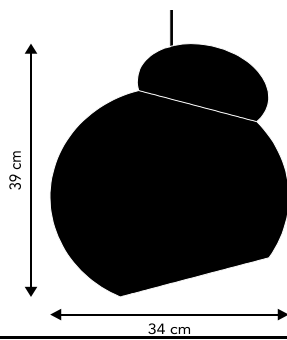

AIR

DESIGN TONI RIE (2020)
PENDANT IN OPAL WHITE GLASS. DIAMETER 34 CM

OPAL WHITE GLASS	ART. NO. 118471	RETAIL (EXCL. VAT)	3.116,00 SEK

GREY CEILING CANOPY. ϕ 10XH2 CM
300 CM GREY FABRIC CORD
220V E27 MAX. 25W. RECOMMENDED ART.NO. 110519 OR ART.NO. 113236

BALL