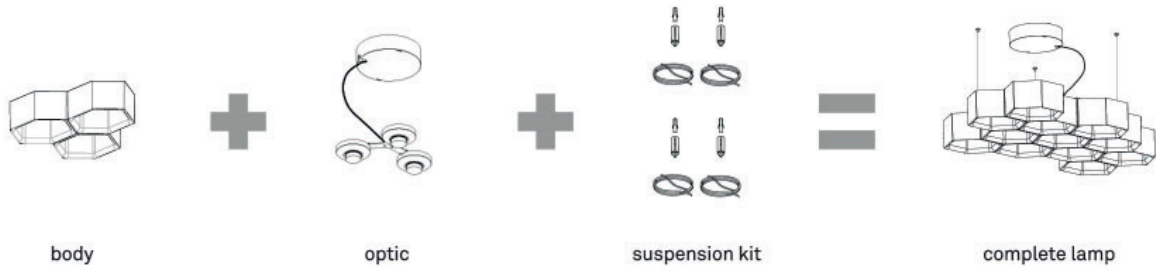

Calculate the price of the lamp adding the cost of the structure to the corresponding optical system and to the suspension kit.

Structure	Model Dimension cm	Item code	Finishes	Suggested light source	EEL	SEK ex V.A.T.
	D70K/3N1 suspension dimnable trailing edge 220-240V~ 50/60Hz H 60 - 250 ceiling rose: Ø 15 x 5	1D701K300002	complete version 3 bodies glossy white + 1 module LED + suspension kit	LED 25W 3000K CRI 80 ☐	A (*)	6.185
	D70K/4N1 suspension dimnable trailing edge 220-240V~ 50/60Hz H 60 - 250 ceiling rose: Ø 15 x 5	1D701K400002	complete version 4 bodies glossy white + 2 modules LED + suspension kit	LED 50W 3000K CRI 80 ☐	A (*)	9.453
	D70C/1 3 bodies + attachments h module 8, l 30,5, d 24	1D7001000002	glossy white			816
	D70C/3 3 bodies + attachments h module 8, l 30,5, d 24	1D7003000002	glossy white			2.328

optics

	D70L/1N1 LED version dimnable trailing edge structure 3 modules 220-240V~ 50/60Hz	1D701L100000	satin finish aluminium ceiling rose white	LED 25W 3000K CRI 80 ☐	A (*)	3.504