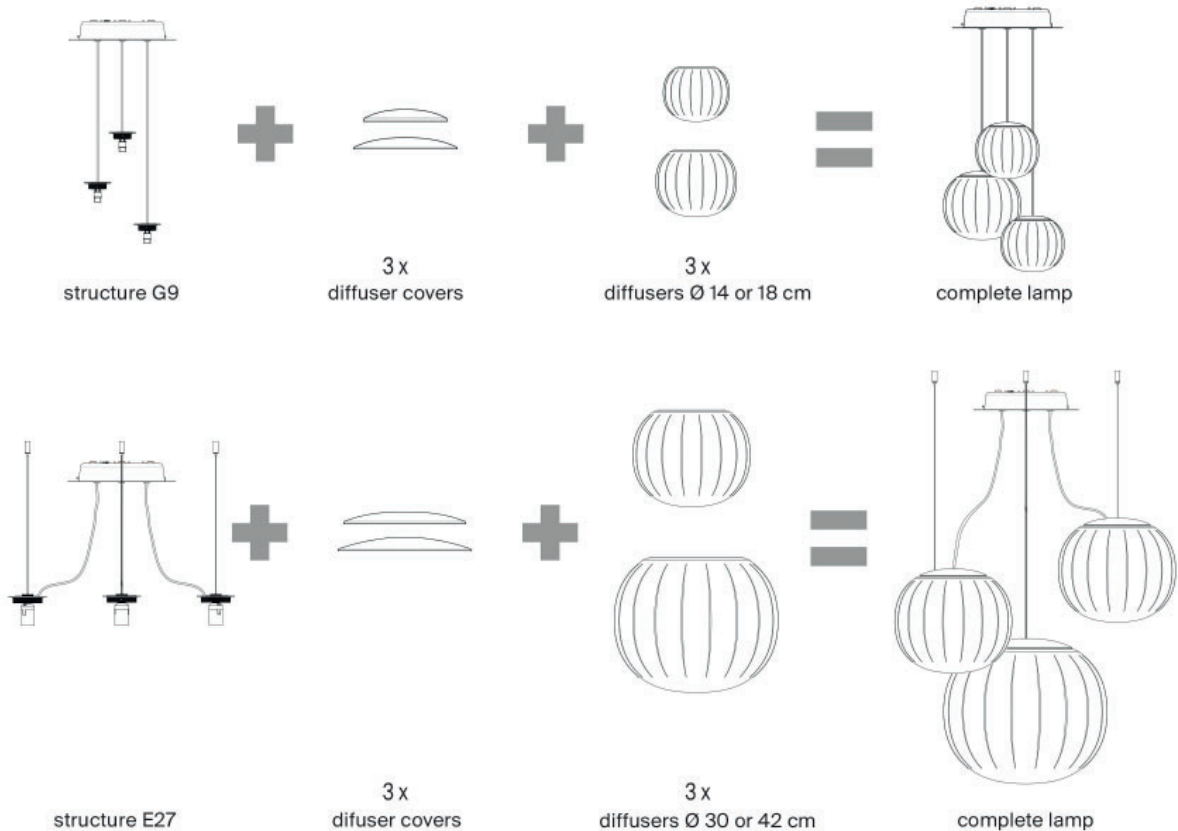

Lita multiple suspension

Calculate the price of the lampadding the structure (for the floor version also the base weight)or the support to the corresponding diffuser for all versions: table, floor, wall and suspension.

The mark of responsible forestry
FSC® C151310