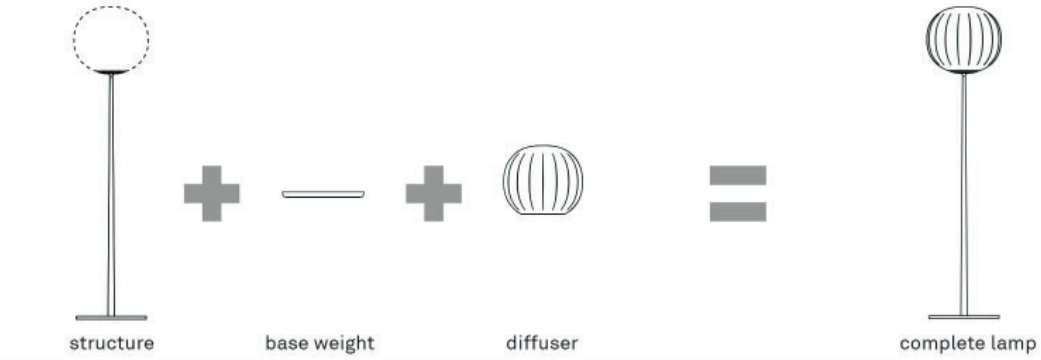

Lita floor

Lita table

Lita multiple suspension

Calculate the price of the lampadding the structure (for the floor version also the base weight)or the support to the corresponding diffuser for all versions: table, floor, wall and suspension.

The mark of responsible forestry
FSC® C151310