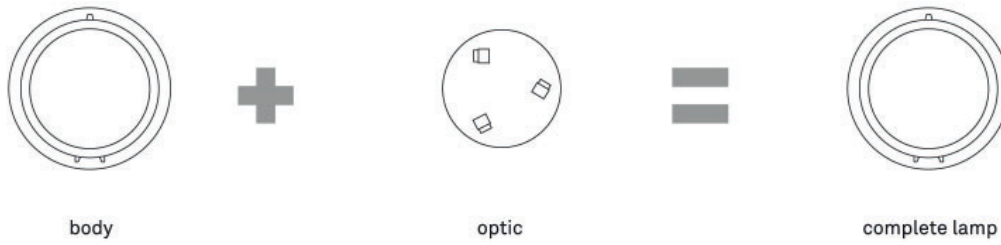

Calculate the price of the lamp adding the cost of the body to the prismatic glass or polycarbonate diffuser and to the respective optical system.
For the outdoor use only the alu painted version with polycarbonate diffuser and the relative kit accessory for IP65.

Structure	Model Dimension cm	Item code	Finishes	Suggested light source	EEL	SEK ex V.A.T.
	D20/17P polycarbonate diffuser H 8 Ø 17 CE	1D2017P00020	painting alu			1.860
		1D2017P00019	polished			2.148
		1D2017P00040	bronze			3.564
	D20/17V prismatic glass diffuser H 8 Ø 17 CE	1D2017V00020	painting alu			1.920
		1D2017V00019	polished			2.244
		1D2017V00040	bronze			3.756
	D20/17.1 optic for D20/17V 220-240V~ 50/60Hz CE ⊕ ▽	1D2017010000		 LED 2700K E14 28W HSGSA E14 energy saver	A+ A++ A D	516
	D20/17.7 optic for D20/17P dimmable phase cut 220-240V~ 50/60Hz CE ⊕ ▽	1D2017070000		 LED 8W 3000K main power CRI 80	A (*)	1.488
	D20/27P polycarbonate diffuser H 10 Ø 27 CE	1D2027P00020	painting alu			2.316
		1D2027P00019	polished			2.712
		1D2027P00040	bronze			4.080