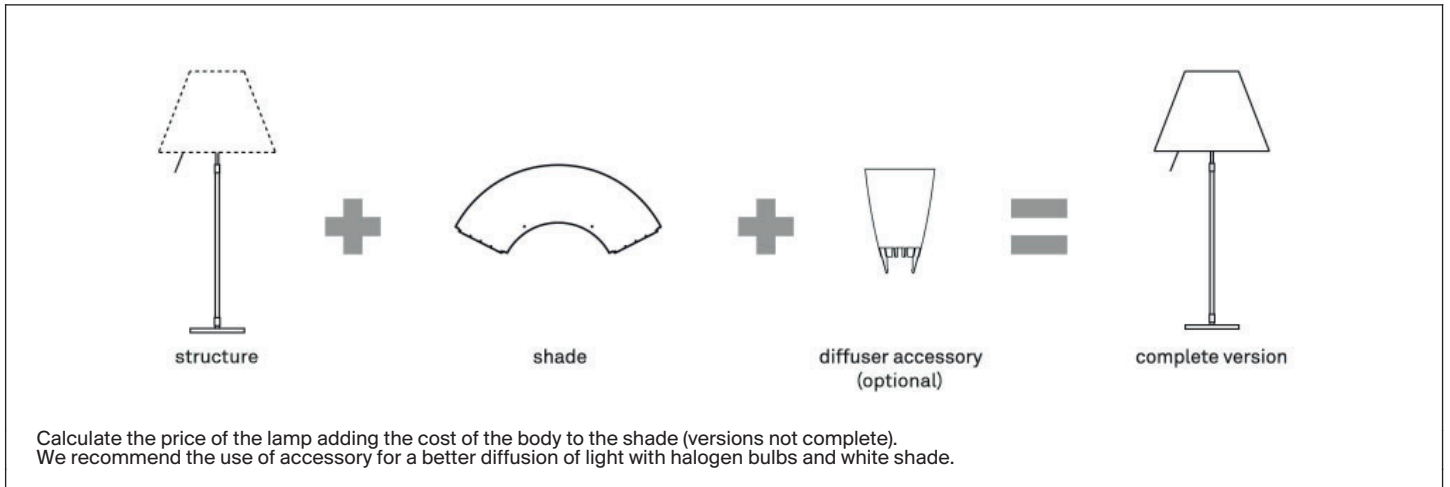

Structure	Model Dimension cm	Item code	Finishes	Suggested light source	EEL	SEK ex V.A.T.

30% reduction on already discounted price of the structure finish off white

	D13 c table telescopic sensor dimmer on board H 76/110 base 18x18 220-240V~ 50/60Hz CE □ ▼	1D13N=00C020A	complete version alu body white shade diffuser accessory included	 LED E27 dimmable 105W HSGSA E27 energy saver	A+ A++ A D	4.560
	D13 table telescopic sensor dimmer on board 220-240V~ 50Hz H 76/110 base 18x18 CE □ ▼	1D13N=000003 1D13N=000020 1D13N=000017 1D13N=000030	off white alu black brass	 LED E27 dimmable 105W HSGSA E27 energy saver	A+ A++ A D	2.176 3.420 3.420 4.596
	D13i table telescopic on/off switch base 18x18 H 76/110 CE □ ▼	1D13N=010003 1D13N=010020	off white alu	 LED E27 20/23W FB E27 105W HSGSA E27 energy saver	A+ A++ A D	1.831 2.820
	D13if table fixed on/off switch H 80 base 18x18 CE □ ▼	1D13N=01F020 1D13N=01F003	alu off white	 LED E27 20/23W FB E27 105W HSGSA E27 energy saver	A+ A++ A D	2.640 2.736