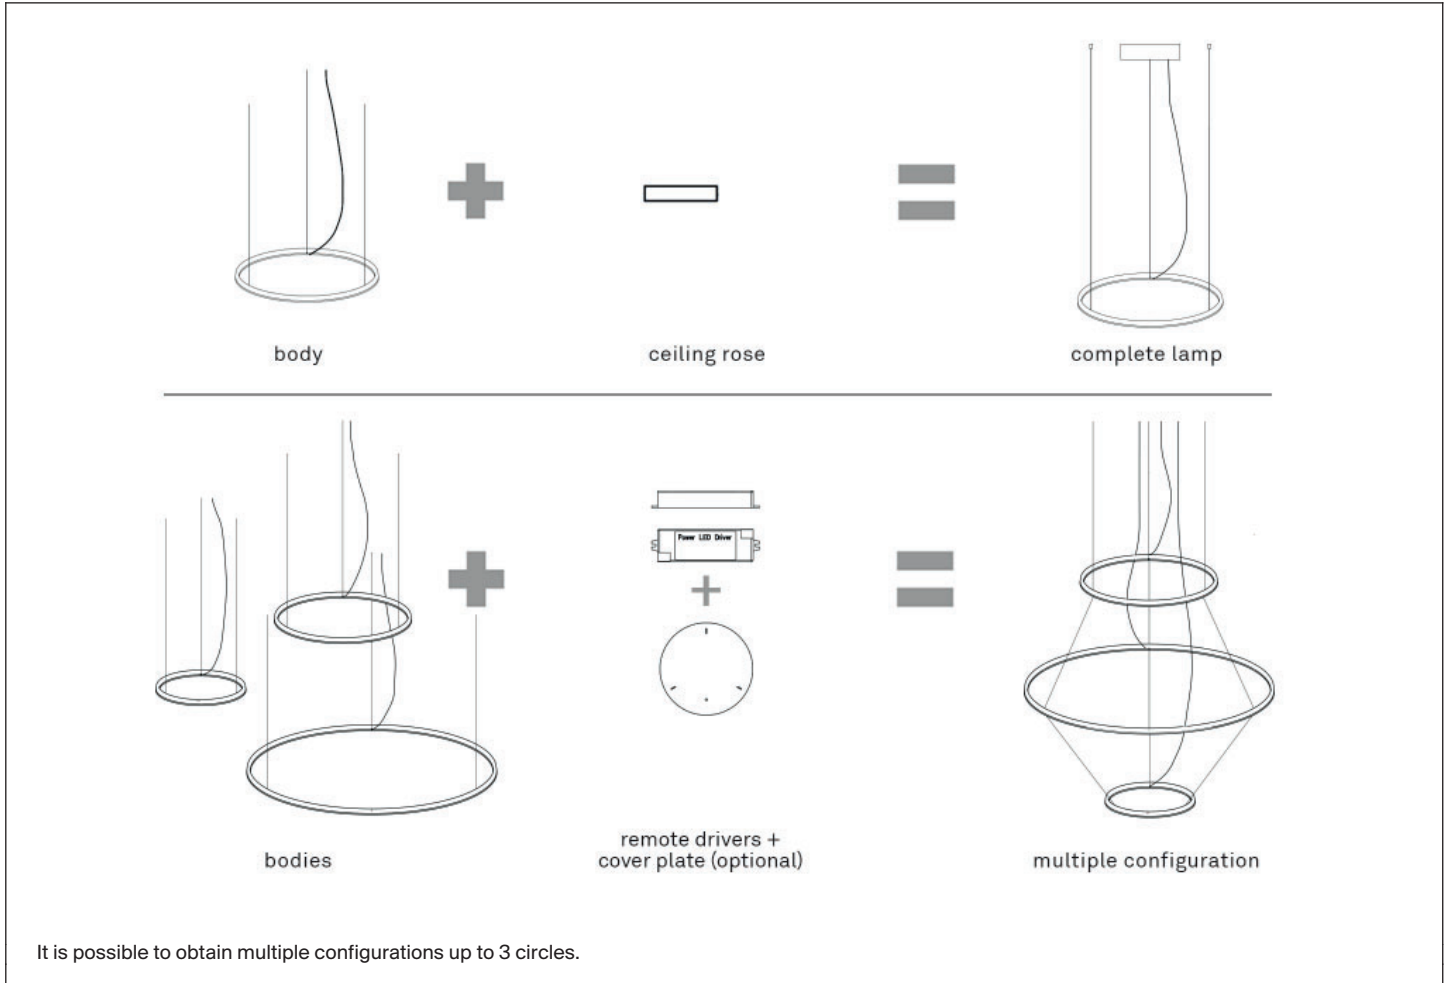

Structure	Model Dimension cm	Item code	Finishes	Suggested light source	EEL	SEK ex V.A.T.

3000K versions

	D81C07 aluminium suspension Ø 72 H 15 - 500 CE	1D810C070020	alu	LED 52W 3000K CRI 90	A (*)	13.318
		1D810C070001	black			13.318
		1D810C070030	brass			13.318
	D81C11 aluminium suspension Ø 110 H 15 - 500 CE	1D810C110020	alu	LED 75W 3000K CRI 90	A (*)	14.475
		1D810C110001	black			14.475
		1D810C110030	brass			14.475
	D81C20 aluminium suspension Ø 200 H 15 - 500 CE	1D810C200020	alu	LED 125W 3000K CRI 90	A (*)	23.151
		1D810C200001	black			23.151
		1D810C200030	brass			23.151