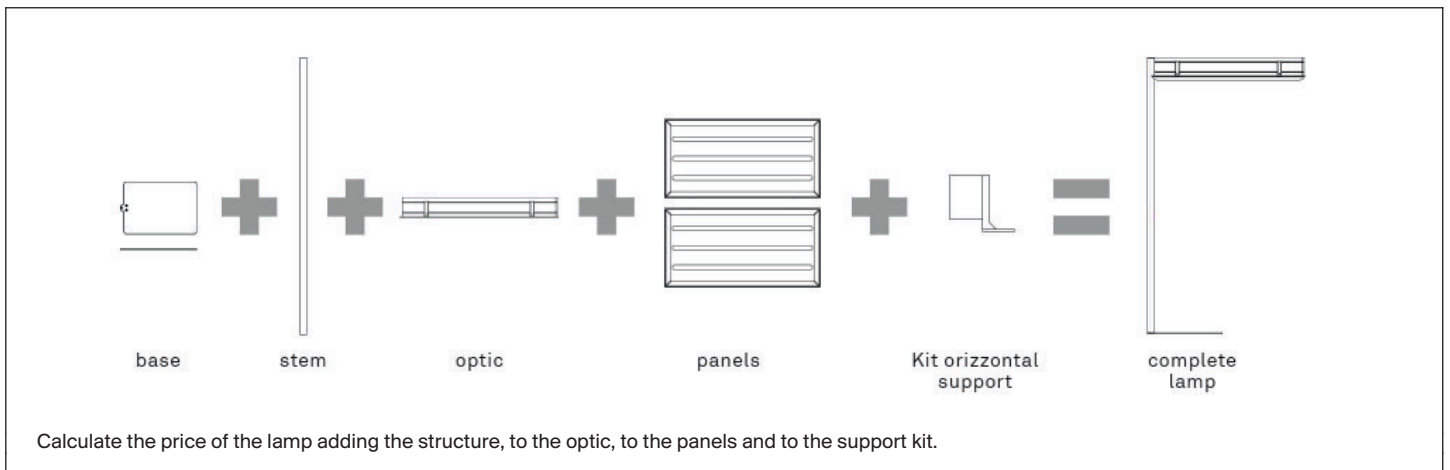

7% rabatt ska dras av på angivna priser

Structure	Model Dimension cm	Item code	Finishes	Suggested light source	EEL	SEK ex V.A.T.
Support kit						
	D93/7 Kit 6 supports positioning vertical panels recommended for D93SDDL	1D9307000020	alu			2.040
	D93/8 Kit 6 supports positioning horizontal panels	1D9308000020	alu			3.468

D93T DIADE FLOOR

monica armani

Structure	Model Dimension cm	Item code	Finishes	Suggested light source	EEL	SEK ex V.A.T.
base						
	D93/11 base 60 x 50 x 1	1D9311000020	alu			3.264
stem						
	D93/10 stem 220-240V~ 50/60 Hz L 215 CE Ⓢ ⚡	1D9310000020	alu			5.835