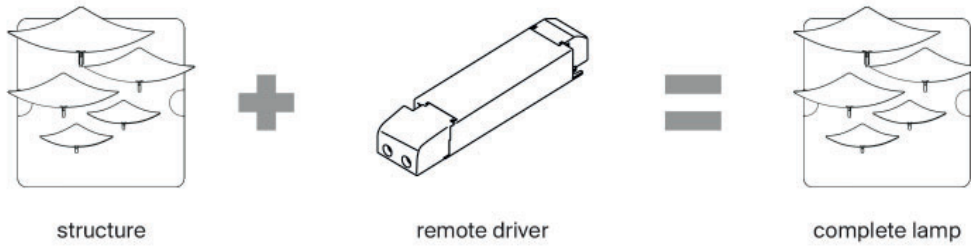

Calculate the price of the lamp by adding the cost of the structure to the cost of the remote driver.

Structure	Model Dimension cm	Item code	Finishes	Suggested light source	EEL	SEK ex V.A.T.
	D94P3 wall recessed dimmable push/DALI 18 x 18 d 15 cm CE	1D940P300002	white	LED 26W 2700K CRI 90 ☐	A	5.272

accessories

	D94/1 independent remote driver 1 body 220-240V~ 50/60Hz CE	1D940/100000				1.080
	D94/2 independent remote driver 3 bodies 220-240V~ 50/60Hz CE	1D940/200000				1.572
	D94/3 independent remote driver 5 bodies 220-240V~ 50/60Hz CE	1D940/300000				2.016