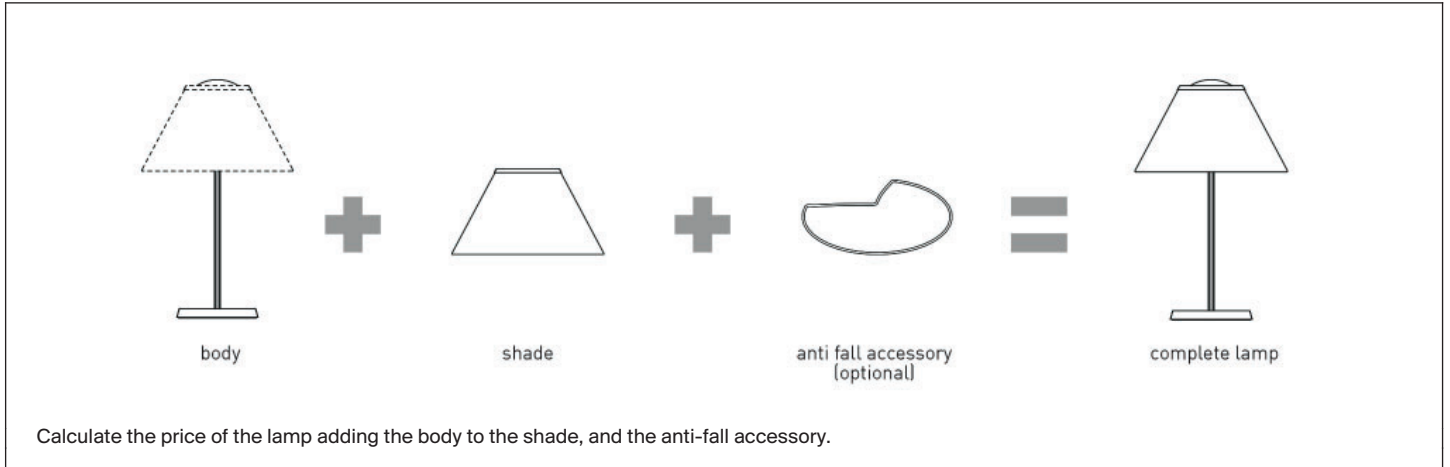

Structure	Model Dimension cm	Item code	Finishes	Suggested light source	EEL	SEK ex V.A.T.

40% reduction on already discounted price

	D88W table dimmer on board h 57 base Ø 20 CE	1D880=DW0004	glacier light grey	LED 12W 2700K CRI 90 ☐	A (*)	2.403

	D88TW floor foot dimmer h 150 base Ø 30 CE	1D880TDW0004	glacier light grey	LED 12W 2700K CRI 90 ☐	A (*)	3.137

	D88SW suspension dimmer trailing edge 220-240V~ 50/60Hz H 60 - 350 ceiling rose: Ø 19 x 6 CE	1D880SW00004	glacier light grey	LED 15W 2700K CRI 90 ☐	A (*)	2.068

shades + accessories

40% reduction on already discounted price

	D88/1 small shade tissue coupled with polycarbonate (for table and suspension version) Ø 36 h 20	1D8801000003	cream			1.010
		1D8801000028	brown/pluie			1.010
		1D8801000011	green/cochenille			1.010