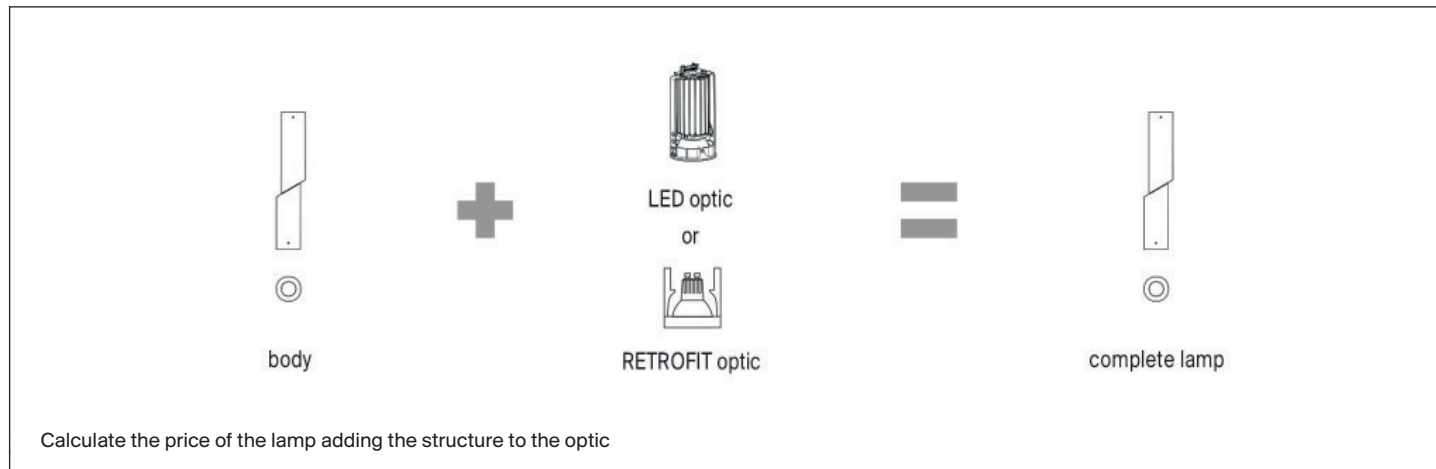

Structure	Model Dimension cm	Item code	Finishes	Suggested light source	EEL	SEK ex V.A.T.

bodies for LED optics

	E06100 ceiling fixture h 40 Ø 7 CE	1E0600100001	matt black			3.324
		1E0600100002	matt white			3.324
		1E0600100020	matt alu			3.324
		1E0600100030	matt brass			3.324

	E06150 electrified track fixture h 40 Ø 7 CE	1E0600150001	matt black			3.756
		1E0600150002	matt white			3.756
		1E0600150020	matt alu			3.756
		1E0600150030	matt brass			3.756

LED optics

	E061M medium beam optic 45° 220-240V~ 50/60Hz CE	1E060/1M0000			LED module COB 11W 2700K CRI 90 ☐	A++	1.332

	E061W large beam optic 60° 220-240V~ 50/60Hz CE	1E060/1W0000			LED module COB 11W 2700K CRI 90 ☐	A++	1.332