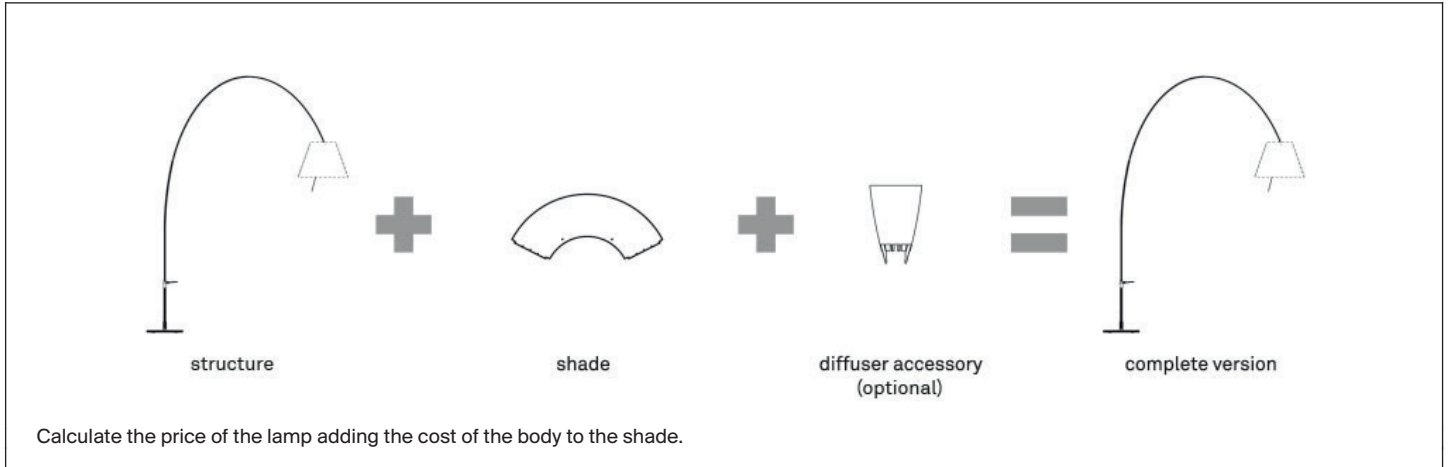

Structure	Model Dimension cm	Item code	Finishes	Suggested light source	EEL	SEK ex V.A.T.
	D13E d. floor telescopic dimmer on board dimmer Hh 217 - 250 H min 130 - 140 base 36 x 36 220-240V~ 50Hz CE □ ▼	1D13GED00020	alu	LED E27 dimmable	A+	10.582
		1D13GED00017	black	105W HSGSA E27 energy saver	A++ A D	10.639
	D13E i. floor telescopic on/off switch H 217 - 250 H min 130 - 140 base 36 X 36 220-240V~ 50Hz CE □ ▼	1D13GEI00020	alu	LED E27 dimmable	A+	10.269
		1D13GEI00017	black	105W HSGSA E27 energy saver	A++ A D	10.269
	D13Ea d. wall version telescopic dimmer on board H 215 - 248 220-240V~ 50Hz CE □ ▼	1D13GEDA0020	alu	LED E27 dimmable	A+	9.281
				105W HSGSA E27 energy saver	A++ A D	
	D13Ea i. wall version telescopic on/off switch H 215 - 248 CE □ ▼	1D13GEIA0020	alu	LED E27 dimmable	A+	7.690
				105W HSGSA E27 energy saver	A++ A D	
	D13E sas suspension H 100 - 250 ceiling rose: Ø 12 x 3 CE □ ▼	1D13GESA0020	alu	LED E27 dimmable	A+	2.052
				105W HSGSA E27 energy saver	A++ A D