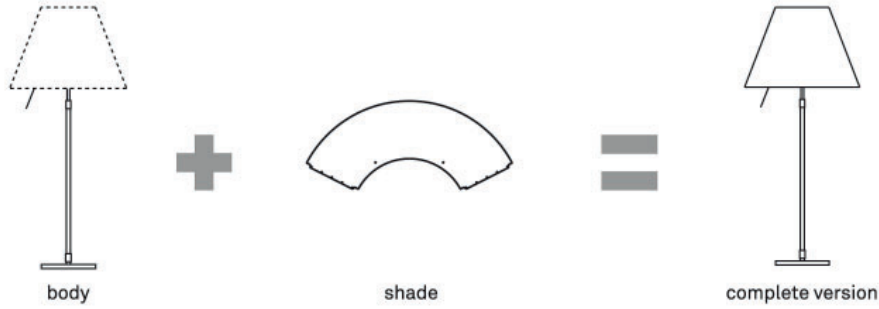

Calculate the price of the lamp adding the cost of the body to the shade.
Luminous flux data in combination with the lampshade finish are available on data sheets. www.luceplan.com

Structure	Model Dimension cm	Item code	Finishes	Suggested light source	EEL	SEK ex V.A.T.
	D13iL table telescopic on/off switch H76/110 base 18x18 220-240V~ 50/60Hz CE □ ▽	1D13L=010020	alu	LED 23W 2700K ☐	A (*)	5.040
	D13tL floor telescopic on/off switch H 120/160 base 18x18 220-240V~ 50/60Hz CE □ ▽	1D13LT010020	alu	LED 23W 2700K ☐	A (*)	4.983
	D13sasL suspension up and down dimmer trailing edge wall control H 100/250 220-240V~ 50/60Hz ceiling rose: Ø 20 x 6 CE ⊕ ▽	1D13LSA00020	counterweight steel mat chrome	LED 23W 2700K ☐	A (*)	3.948

shades

	D13/1/4 shade Ø 40 packing: 4 items the price refers to the single article	1D13001NT002	white			816