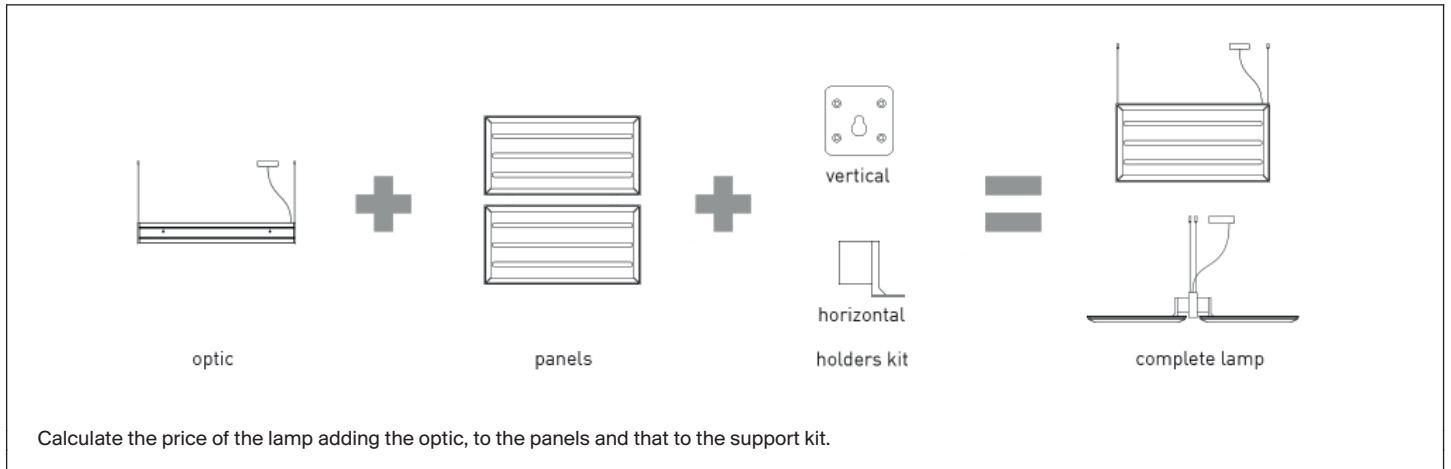

D76 CURL

sebastian bergne

Structure	Model Dimension cm	Item code	Finishes	Suggested light source	EEL	SEK ex V.A.T.
	D76N1 table dimmer on board l 21 h 26 CE  	1D760N100003	white	LED 8W 3000K CRI 80 <input type="checkbox"/>	A (*)	3.252
		1D760N100018	mirror			3.252