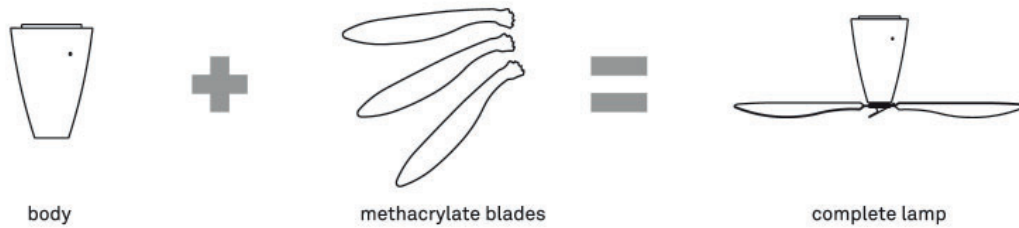

Calculate the price of the lamp adding the body to the methacrylate blades. Using the remote control is strongly recommended, though it is not essential. It guarantees easy installation and simple use of the fixture.

Structure	Model Dimension cm	Item code	Finishes	Suggested light source	EEL	SEK ex V.A.T.
	D28 ceiling dimnable push dim remote control h 40 Ø 24 220-240V~ 50/60Hz CE ⊕ ▼	1D2800000002	opal	 	A+ A++ A B D	5.322

accessories

	D28/1 methacrylate blades set Ø 140	1D280P000000	transparent			1.032
		1D280P000088	multicolour (blue, green, orange)			1.032
	D28/2 methacrylate screenprinted blades set Ø 140	1D280P200000	transparent			1.140
	D28 r infrared remote control	1D280R000000				732