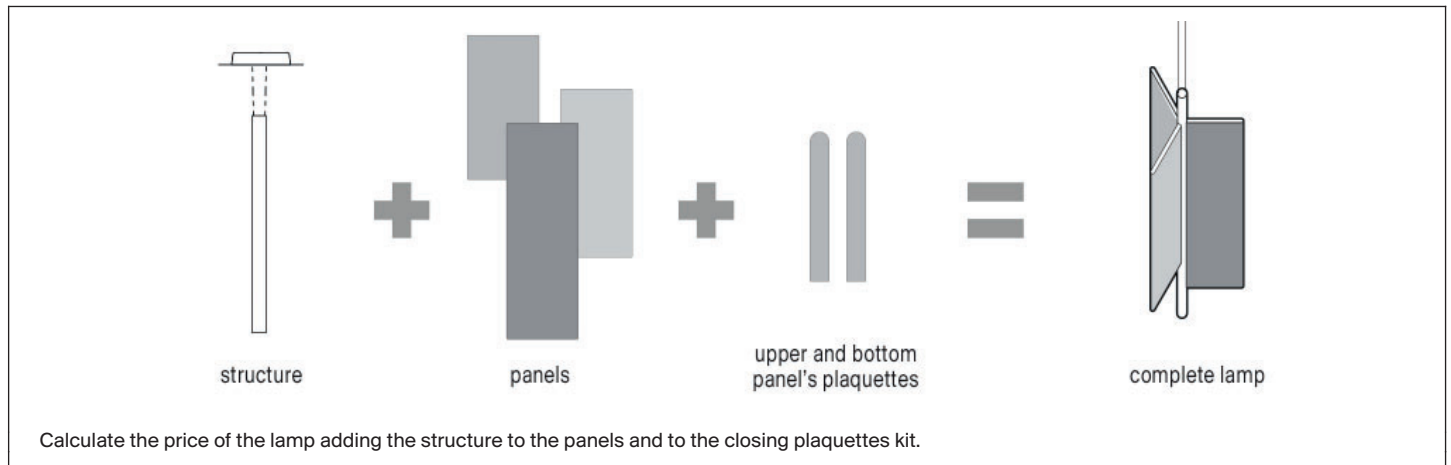

7% rabatt ska dras av på angivna priser

Structure	Model Dimension cm	Item code	Finishes	Suggested light source	EEL	SEK ex V.A.T.
	D14 a.pi. ceiling/wall 220-240V~ 50/60Hz h 16 Ø 50 CE Ⓢ ⚠	1D14A1PI0020	alu	3xLED E27 3x42W HSGSA E27 energy saver 3x20W FBT E27	A+ A++ A D	3.468
	D14 sa. suspension up and down dimable trailing edge 220-240V~ 50/60Hz H 80/170 Ø 64 ceiling rose: Ø 18 x 4 CE Ⓢ ⚠	1D14SA000020	alu	LED dimmable R7s Ømax: 22 mm 240W HDG R7s energy saver	A+ A++ A C	5.251

D97 TRYPTA

Stephen Burks

Structure	Model Dimension cm	Item code	Finishes	Suggested light source	EEL	SEK ex V.A.T.
	D97/1D cylindrical body direct/indirect light dimable push/DALI beam: 56° downward , 100° upward 220-240V~ 50/60Hz Ø 5,6, H 90 ceiling rose: Ø 30 x 5 CE Ⓢ ⚠	1D970/1D0020	matt alu	☐ LED module 2 x 20W dim to warm 3000K → 1800K CRI 97	A++ (*)	11.100
	1D970/1D0001	matt black	11.112			
	D97/2D cylindrical body direct/indirect light dimable push/DALI 220-240V~ 50/60Hz Ø 5,6, H 120 ceiling rose: Ø 30 x 5 CE Ⓢ ⚠	1D970/2D0020	matt alu	☐ LED module 2 x 20W dim to warm 3000K → 1800K CRI 97	A++ (*)	12.012
		1D970/2D0001	matt black			12.084