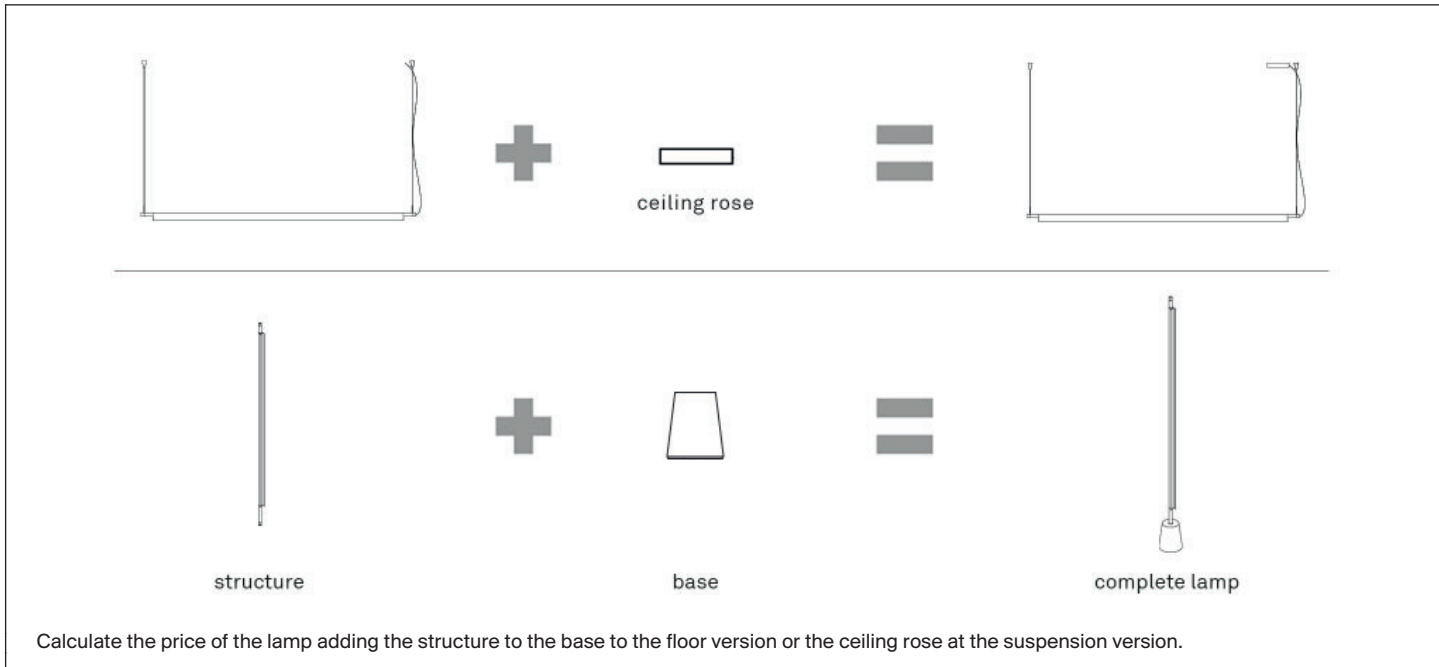

Calculate the price of the lamp adding the structure to the base to the floor version or the ceiling rose at the suspension version.

Structure	Model Dimension cm	Item code	Finishes	Suggested light source	EEL	SEK ex V.A.T.
	D81NT floor extruded aluminium foot dimmer 3000K h 164 CE V	1D81NT000001	black	LED 43W 3000K CRI 90 ☐	A (*)	5.602
		1D81NT000020	alu			5.602
		1D81NT000030	brass			5.602
	D81NTW floor extruded aluminium foot dimmer 2700K h 164 CE V	1D81NTW00001	black	LED 43W 2700K CRI 90 ☐	A (*)	5.602
		1D81NTW000020	alu			5.602
		1D81NTW000030	brass			5.602

base for floor version

	D81/1N base foot dimmer 220-240V~ 50/60Hz h 16,8 Ø 14 CE □ V	1D81N/100001	black			2.988

suspension structure

	D81B suspension extruded aluminium 3000K l 162,5 H 15 - 300 CE V	1D810B000020	alu	LED 29W 3000K with D81/7T ☐	A (*)	5.485	
		1D810B000001	black			LED 43W 3000K with D81/7D	5.485
		1D810B000030	brass			CRI 90	5.485