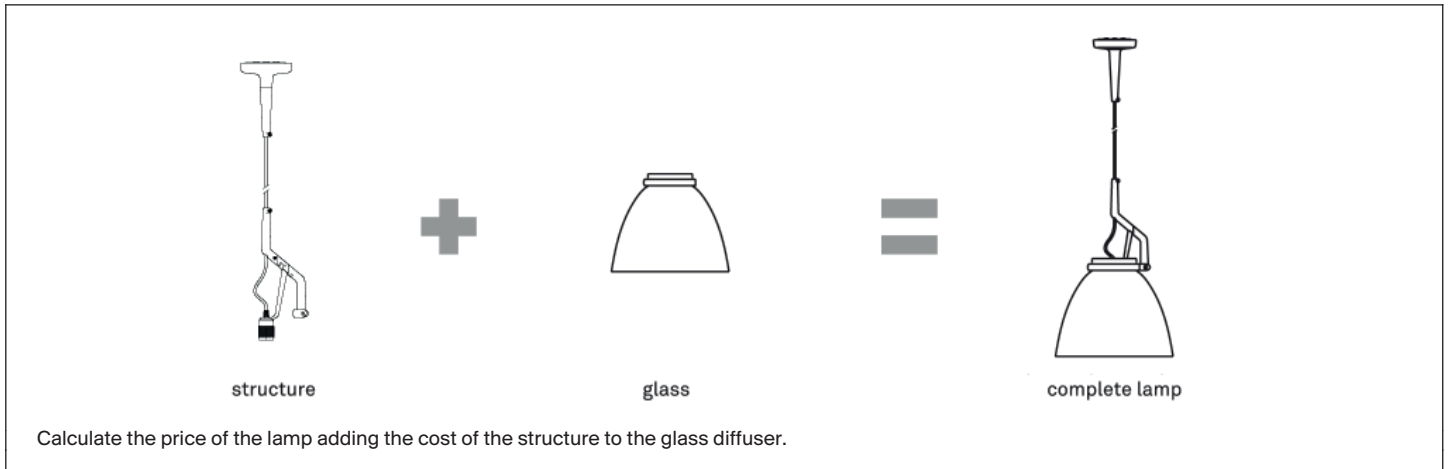

Structure	Model Dimension cm	Item code	Finishes	Suggested light source	EEL	SEK ex V.A.T.

D31G structure, 40% reduction on already discounted price

	D31P suspension H max 124 ceiling rose: Ø 13 x 19 220-240V~ 50/60Hz CE Ⓢ ⚠	1D31PH000020	alu	 LED E27 105/140W HSG5A E27 energy saver 23W FBT E27 205W HSGST E27 energy saver	A+ A++ A D	2.820

	D31G suspension H max 124 ceiling rose: Ø 13 x 19 220-240V~ 50/60Hz CE Ⓢ ⚠	1D31GH000020	alu	 LED E27 105/140W HSG5A E27 energy saver 23W FBT E27 205W HSGST E27 energy saver	A+ A++ A D	1.650

glass and accessories

D31G/2 glass, 40% reduction on already discounted price

	D31P/1 H 27 Ø 33	1D31P/010002	opal			2.724

	D31P/2 H 33 Ø 39	1D31P/020002	opal			4.272