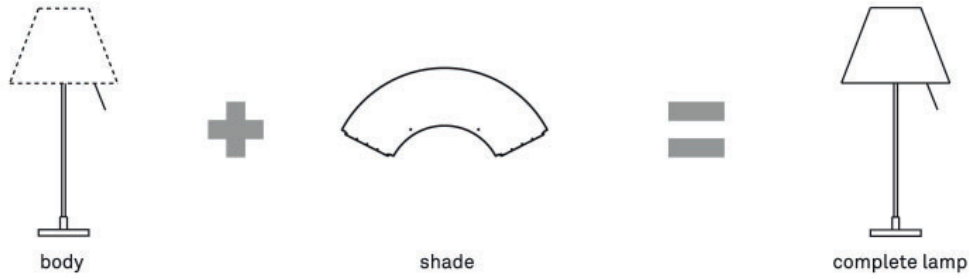

Calculate the price of the lamp adding the cost of the body to the shade (versions not complete).
LED Bulbs included in the complete version LED.

Structure	Model Dimension cm	Item code	Finishes	Suggested light source	EEL	SEK ex V.A.T.

30% reduction on already discounted price of the structure finish off white

	D13pic. LED table on/off switch h 51 base 14x14 CE □ ▼	1D13=NPLC020	complete version alu body white shade	LED 7W E14 □	A+ A++ A D	2.400
	D13pi table on/off switch h 51 base 14x14 CE □ ▼	1D13=NP00003 1D13=NP00020 1D13=NP00017 1D13=NP00030	off white alu black brass	LED E14 12W FB E14 energy saver 42W H5G5A E14	A+ A++ A D	1.305 1.812 1.812 2.640
	D13pipt table on/off switch with fixing pin (H table max 5,7) h 51 CE □ ▼	1D13PNP00020	alu	LED E14 12W FB E14 energy saver 42W H5G5A E14	A+ A++ A D	1.632
	D13api wall on/off switch h 54 d 28 CE □ ▼	1D13ANP00020 1D13ANP00017	alu black	LED E14 12W FB E14 energy saver 42W H5G5A E14	A+ A++ A D	1.788 1.788