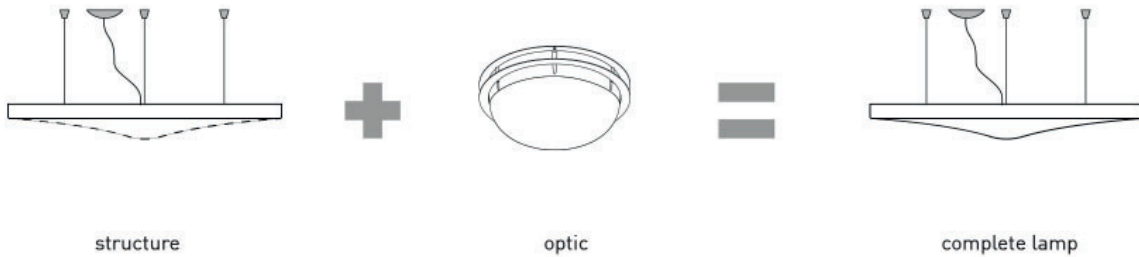

D71 PETALE

odile decq

Calculate the price of the lamp adding the cost of the structure to the corresponding optical system.

Structure	Model Dimension cm	Item code	Finishes	Suggested light source	EEL	SEK ex V.A.T.
	D71PV suspension + LED strip 136 x 83 x 15 H 50 - 300 ceiling rose: Ø 12 x 3 LED strip dimmable DALI CE  	1D710P0V0002	white	LED strip 17W 3000K CRI90 <input type="checkbox"/>	A (*)	20.341
	D71PIV suspension + LED strip 154,5 x 120 x 15 H 50 - 300 ceiling rose: Ø 12 x 3 LED strip dimmable DALI CE  	1D710P1V0002	white	LED strip 21W 3000K CRI90 <input type="checkbox"/>	A (*)	24.413