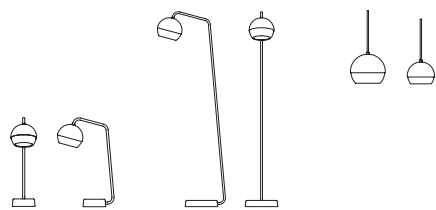

7% rabatt ska dras av på angivna priser

RAY LAMPS

Designed by PEDERJESSEN

SKU no.	Ray Lamps	SEK Price Ex. VAT	SEK Incl. 25% VAT
02501	Small Pendant - White	1.500	1.875
02502	Small Pendant - Black	1.500	1.875
02503	Medium Pendant - White	2.200	2.750
02504	Medium Pendant - Black	2.200	2.750
02511	Wall Lamp - White	2.900	3.625
02512	Wall Lamp - Black	2.900	3.625
02521	Table Lamp - White	3.700	4.625
02522	Table Lamp - Black	3.700	4.625
02531	Floor Lamp - White	5.900	7.375
02532	Floor Lamp - Black	5.900	7.375

Top: Steel

Finish: White or Black Painted

Shade: FSC® Certified Oak, Natural Lacquered

Wattage: Max 3,5W LED / energy saving only

Socket: GU9

Wire Length: 2 m white or black textile (European)

Light Bulb: Not included

Small Pendant: Ø 11.9 cm

Colli Box: H 21 cm x L 14 cm x D 13 cm **Weight Gross/Net:** 1 / 1 kg

Medium Pendant: Ø 15.3 cm

Colli Box: H 30 cm x L 20 cm x D 20 cm **Weight Gross/Net:** 1 / 1 kg

Wall Lamp: H 31.8 cm x D 17.2 cm

Colli Box: H 44 cm x L 20 cm x D 13 cm **Weight Gross/Net:** 2 / 2 kg

Table Lamp: H 40 cm x D 22.5 cm

Colli Box: H 44 cm x L 24 cm x D 13 cm **Weight Gross/Net:** 3 / 2 kg

Floor Lamp: H 125.4 cm x Ø 15.3 cm

Colli Box: H 134 cm x L 41 cm x D 23 cm **Weight Gross/Net:** 5.5 / 5 kg

HS Code: 9405 10 91 **Country of Origin:** Poland