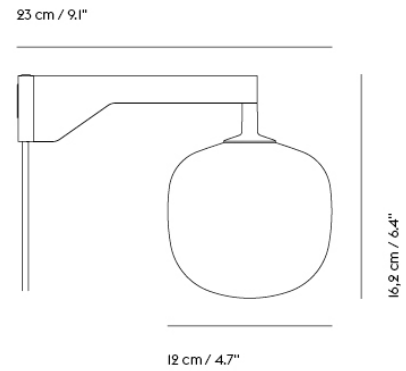

7% rabatt ska dras av på angivna priser

RIME WALL LAMP

Colli	2
Shipper Colli	1
Gross Weight (kg)	0.97
Net Weight (kg)	0.58
Warranty Period	5 years

Item No.	Color	Contract Price	Lead Time
Ready-To-Ship			
22427	Black	SEK 2.880,10	-
22428	Grey	SEK 2.880,10	-
22429	Orange	SEK 2.880,10	-
22426	White	SEK 2.880,10	-