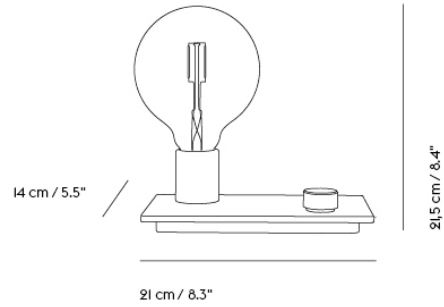

7% rabatt ska dras av på angivna priser

CONTROL TABLE LAMP

Colli	2
Shipper Colli	1
Gross Weight (kg)	1.45
Net Weight (kg)	0.9
Warranty Period	5 years

Item No.	Color	Contract Price	Lead Time
Ready-To-Ship			
15410	Black	SEK 1.113,70	-
15412	Grey	SEK 1.113,70	-
15413	Red	SEK 1.113,70	-
15411	White	SEK 1.113,70	-