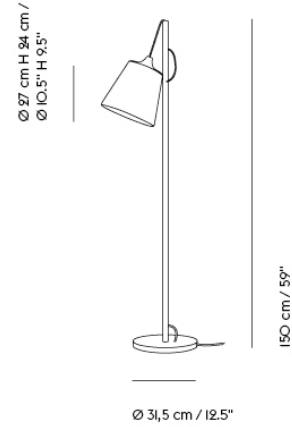

7% rabatt ska dras av på angivna priser

PULL FLOOR LAMP

Colli	1
Shipper Colli	1
Gross Weight (kg)	7
Net Weight (kg)	3
Warranty Period	5 years

Item No.	Color	Contract Price	Lead Time
Ready-To-Ship			
12045	Grey/White	SEK 4.037,70	-
12044	Oak/White	SEK 4.037,70	-