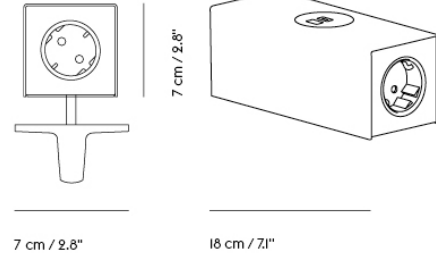

7% rabatt ska dras av på angivna priser

LINEAR SYSTEM TABLE POWER OUTLET

Colli 1
Shipper Colli 1
Gross Weight (kg) 1.5
Warranty Period 5 years

Item No.	Color	Contract Price	Lead Time
Ready-To-Ship			
39967-BLCK	Black	SEK 1.629,70	-
39967-GREY	Grey	SEK 1.629,70	-