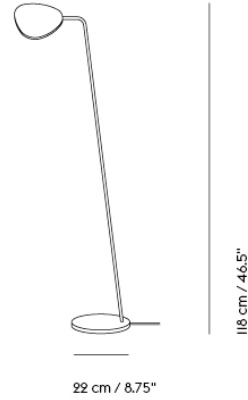

7% rabatt ska dras av på angivna priser

LEAF FLOOR LAMP

Colli	1
Shipper Colli	1
Gross Weight (kg)	4.8
Net Weight (kg)	4.4
Warranty Period	5 years

Item No.	Color	Contract Price	Lead Time
Ready-To-Ship			
13432	Black	SEK 2.880,10	-
13433	Copper Brown	SEK 2.880,10	-
13434	Dark Green	SEK 2.880,10	-
13430	Grey	SEK 2.880,10	-
13431	White	SEK 2.880,10	-