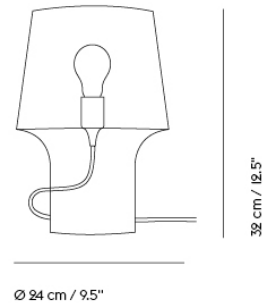

7% rabatt ska dras av på angivna priser

COSY IN GREY TABLE LAMP

Colli	2
Shipper Colli	1
Gross Weight (kg)	4.5
Net Weight (kg)	4.1
Warranty Period	5 years

Item No.	Color	Contract Price	Lead Time
Ready-To-Ship			
OIO33	Grey	SEK 1.973,70	-
Extras			
OIO40	LED Bulb	SEK 231,30	-