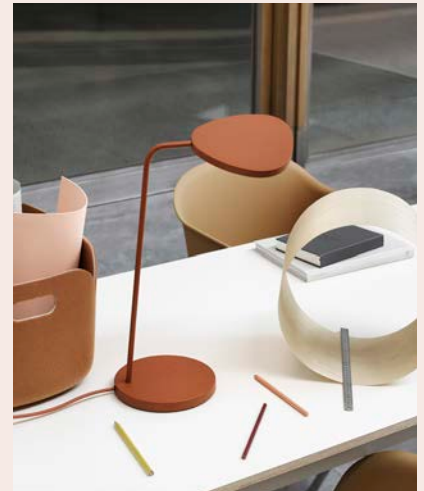

7% rabatt ska dras av på angivna priser

LEAF LAMP SERIES

"Combining a light and elegant design with an energy-efficient LED technology, the Leaf Lamp Series has a clean and refined expression. The asymmetric geometry of the design gives it an organic and friendly appearance, inspired by the leaves on a tree. Turn the Leaf Lamp according to your needs and discover how the lamp will subtly transform its shape, adding a graphic and gentle light silhouette to any space."

— Broberg & Ridderstråle

Designed by	Broberg & Ridderstråle / 2012
Environment	Indoor
Country of Production	China
Cord Length	180 cm / 71"
Bulb Included	Yes
Dimmable Function	Yes
Description	With its elegantly simple lines, the Leaf Lamp Series brings ambient as well as direct lighting to any space, paired with its organic shape that is inspired by the leaves of a tree. The design features a dimmable LED light alongside a turnable head, allowing for its user to position the light as desired for one's individual space and atmosphere.
Material	Aluminum, brass, colored PVC cord. Leaf is a result of a process combining turned and casted aluminum and steel, with a strong powder coating as paint. It has a build-in energy-efficient LED bulb with a Lumen Maintenance (Lifetime) of L90 BIO 35.000 hours.
Cleaning & Care	Wipe off dust with dry cloth. If necessary use moist cloth, then dry off. Do not use abrasive cleaning agents. Always switch off the electricity supply before cleaning.

TESTS & CERTIFICATIONS

EU:

IEC 60598-1 and IEC 60598-2-4
Low Voltage Directive (LVD) - 2014/35/EU
ECO Design Directive - 245/2009/EC
ROHS Directive - 2011/65/EU amended RoHS 3 Directive 2015/863
REACH Directive - EC/1907/2006
WEEE Directive - 2012/19/EU

UK:

BS EN 60598-1 and EN 60598-2-4
Electrical Equipment (Safety) Regulations 2016
Electromagnetic Compatibility Regulations 2016
The Restriction of the Use of Certain Hazardous Substances in Electrical and Electronic Equipment Regulations 2012
The Ecodesign for Energy-Related Products and Energy Information (Amendment) (EU Exit) Regulations 2019

USA/Canada:

UL STD. 153 / CSA STD. C22.2 NO.250.4

Australia/New Zealand:

AS/NZS 60598.1 and AS/NZS 60598.2.4