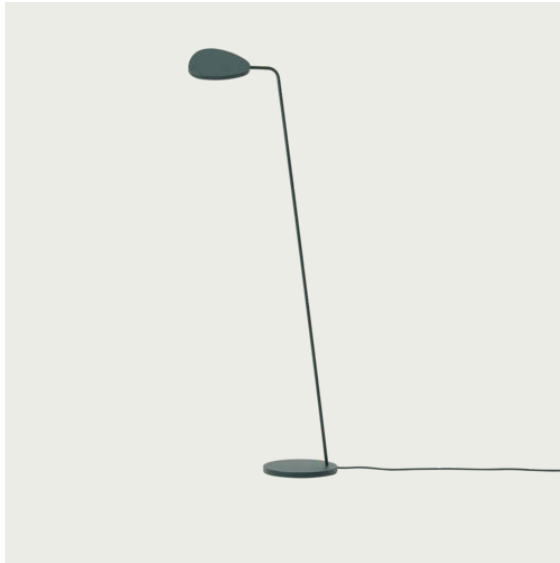

7% rabatt ska dras av på angivna priser

LEAF FLOOR LAMP

Colli	1
Shipper Colli	1
Gross Weight (kg)	4.8
Net Weight (kg)	4.4
Warranty Period	5 years

Item No.	Color	Contract Price	Lead Time
Ready-To-Ship			
13432	Black	SEK 2.880,10	-
13433	Copper Brown	SEK 2.880,10	-
13434	Dark Green	SEK 2.880,10	-
13430	Grey	SEK 2.880,10	-
13431	White	SEK 2.880,10	-