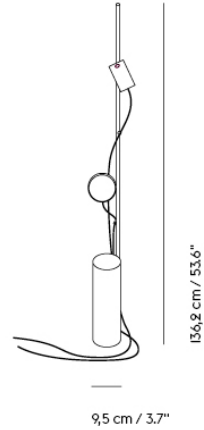

7% rabatt ska dras av på angivna priser

POST FLOOR LAMP

Colli	1
Shipper Colli	1
Gross Weight (kg)	11.02
Net Weight (kg)	9.9
Warranty Period	5 years

Item No.	Color	Contract Price	Lead Time
Ready-To-Ship			
22380	Black	SEK 5.202,10	-
Extras			
22386	Extra Cable Drops - Black	SEK 227,90	-
22388	Power Supply Hub - Black	SEK 460,10	-
22382	Extra Lighting Unit - Black	SEK 1.762,10	-