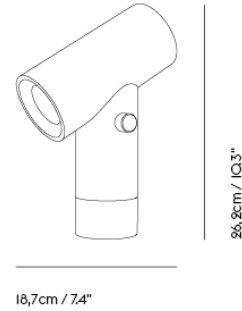

7% rabatt ska dras av på angivna priser

BEAM TABLE LAMP

Colli	1
Shipper Colli	1
Gross Weight (kg)	1.52
Net Weight (kg)	1.3
Warranty Period	5 years

Item No.	Color	Contract Price	Lead Time
Ready-To-Ship			
12124	Aluminum	SEK 1.715,70	-
12121	Black	SEK 1.715,70	-
12123	Green	SEK 1.715,70	-
12122	Umber	SEK 1.715,70	-