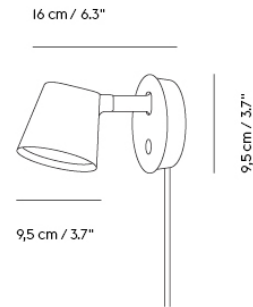

7% rabatt ska dras av på angivna priser

TIP WALL LAMP

Shipper Colli	1
Gross Weight (kg)	0.75
Net Weight (kg)	0.51
Warranty Period	5 years

Item No.	Color	Contract Price	Lead Time
Ready-To-Ship			
22326	Black	SEK 1.762,10	-
22328	Copper Brown	SEK 1.762,10	-
22325	Grey	SEK 1.762,10	-
22327	White	SEK 1.762,10	-