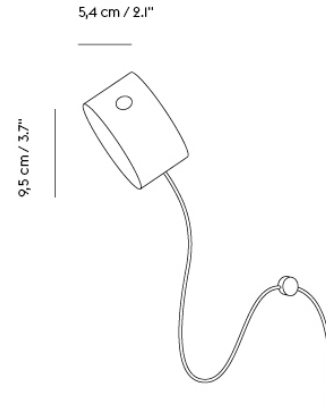

7% rabatt ska dras av på angivna priser

POST WALL LAMP

Colli	4
Shipper Colli	1
Gross Weight (kg)	1.05
Net Weight (kg)	0.55
Warranty Period	5 years

Item No.	Color	Contract Price	Lead Time
Ready-To-Ship			
22381	Black	SEK 2.106,10	-
Extras			
22509	Extra Wall Mount - Black	SEK 176,30	-
22499	Extra Cable Drops - Black	SEK 227,90	-
22388	Power Supply Hub - Black	SEK 460,10	-
22382	Extra Lighting Unit - Black	SEK 1.762,10	-