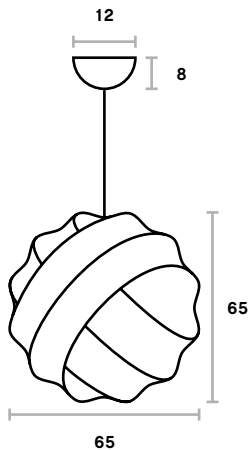

TURNER 65 PENDANT

DESIGN: BROBERG & RIDDERSTRÅLE, 2021
CATEGORY: PENDANT
MATERIAL: COCOON, METAL
DIMENSIONS (CM): D: 65
CEILING CUP MATERIAL: METAL
SOCKET: E27
MAX WATT: 1*15 W
LIGHTSOURCE: SEE RECOMMENDED LIGHTSOURCE AT PHOLC.SE
DIMMING: DEPENDING ON LIGHTSOURCE
CABLE: PVC CABLE. BLACK. 300 CM
MOUNTING: CEILINGCUP. BLACK. TERMINAL BLOCK.
CLASS: CLASS I
IP: IP 20
CERTIFICATION: CE AND UKCA

ITEM NO°	COLOUR	RAL	GROSS PRICE
279 113	COCOON WHITE	-	9.996 SEK