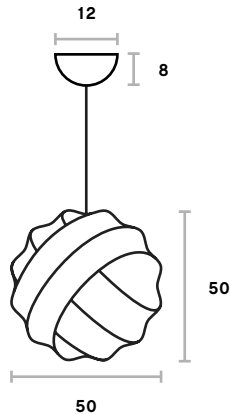

TURNER

Turner is a dynamic pendant lamp, composed with quiet minimalism and sculptural precision. A sphere is sliced into a series of orbits that create an ever-changing appearance.

TURNER 50 PENDANT

DESIGN: BROBERG & RIDDERSTRÅLE, 2021
CATEGORY: PENDANT
MATERIAL: COCOON, METAL
DIMENSIONS (CM): D: 50
CEILING CUP MATERIAL: METAL
SOCKET: E27
MAX WATT: 1*15 W
LIGHTSOURCE: SEE RECOMMENDED LIGHTSOURCE AT PHOLC.SE
DIMMING: DEPENDING ON LIGHTSOURCE
CABLE: PVC CABLE. BLACK. 300 CM
MOUNTING: CEILINGCUP. BLACK. TERMINAL BLOCK.
CLASS: CLASS I
IP: IP 20
CERTIFICATION: CE AND UKCA

ITEM NO°	COLOUR	RAL	GROSS PRICE
278 113	COCOON WHITE	-	8.796 SEK