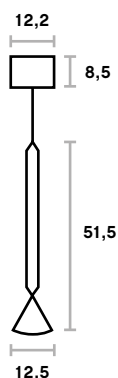

APOLLO 39 PENDANT

DESIGN: BROBERG & RIDDERSTRÅLE, 2018
 CATEGORY: PENDANT
 MATERIAL: ALUMINIUM/BRASS & ALUMINIUM
 MATERIAL CEILINGCUP: PVC
 DIMENSIONS (CM): D: 12,5, H: 51,5
 DIMENSIONS CEILINGCUP (CM): D: 12,2, H: 8,5
 SOCKET: G9
 MAX WATT: 1*20W
 LIGHTSOURCE: PLEASE SEE RECOMMENDED LIGHTSOURCE AT PHOLC.SE
 DIMMING: DEPENDING ON LIGHTSOURCE
 DIFFUSER: NO
 CABLE: PVC CABLE, BLACK, 300 CM
 MOUNTING: CEILINGCUP, BLACK, TERMINAL BLOCK
 CLASS: CLASS II
 IP: IP20
 CERTIFICATION: CE

APOLLO 59 PENDANT (GU10)

DESIGN: BROBERG & RIDDERSTRÅLE, 2018
 CATEGORY: PENDANT
 MATERIAL: ALUMINIUM
 MATERIAL CEILINGCUP: PVC
 DIMENSIONS (CM): D: 12,5, H: 71,5
 DIMENSIONS CEILINGCUP (CM): D: 12,2, H: 8,5
 SOCKET: GU10
 MAX WATT: 1*7W
 LIGHTSOURCE: PLEASE SEE RECOMMENDED LIGHTSOURCE AT PHOLC.SE
 DIMMING: DEPENDING ON LIGHTSOURCE
 DIFFUSER: NO
 CABLE: PVC CABLE, BLACK, 300 CM
 MOUNTING: CEILINGCUP, BLACK, TERMINAL BLOCK
 CLASS: CLASS II
 IP: IP20
 CERTIFICATION: CE