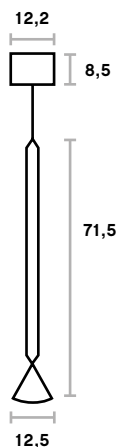

APOLLO

Made from a solid piece of machine-turned aluminium or brass, Apollo's conical forms balance end-on-end alluding to mass and weight. Its surfaces are deliberately left raw, with a real material presence.

APOLLO 39 PENDANT

DESIGN: BROBERG & RIDDERSTRÅLE, 2018
 CATEGORY: PENDANT
 MATERIAL: ALUMINIUM/BRASS & ALUMINIUM
 MATERIAL CEILINGCUP: PVC
 DIMENSIONS (CM): D: 12,5, H: 51,5
 DIMENSIONS CEILINGCUP (CM): D: 12,2, H: 8,5
 SOCKET: G9
 MAX WATT: 1*20W
 LIGHTSOURCE: PLEASE SEE RECOMMENDED LIGHTSOURCE AT PHOLC.SE
 DIMMING: DEPENDING ON LIGHTSOURCE
 DIFFUSER: NO
 CABLE: PVC CABLE, BLACK, 300 CM
 MOUNTING: CEILINGCUP, BLACK, TERMINAL BLOCK
 CLASS: CLASS II
 IP: IP20
 CERTIFICATION: CE

APOLLO 59 PENDANT (GU10)

DESIGN: BROBERG & RIDDERSTRÅLE, 2018
 CATEGORY: PENDANT
 MATERIAL: ALUMINIUM
 MATERIAL CEILINGCUP: PVC
 DIMENSIONS (CM): D: 12,5, H: 71,5
 DIMENSIONS CEILINGCUP (CM): D: 12,2, H: 8,5
 SOCKET: GU10
 MAX WATT: 1*7W
 LIGHTSOURCE: PLEASE SEE RECOMMENDED LIGHTSOURCE AT PHOLC.SE
 DIMMING: DEPENDING ON LIGHTSOURCE
 DIFFUSER: NO
 CABLE: PVC CABLE, BLACK, 300 CM
 MOUNTING: CEILINGCUP, BLACK, TERMINAL BLOCK
 CLASS: CLASS II
 IP: IP20
 CERTIFICATION: CE