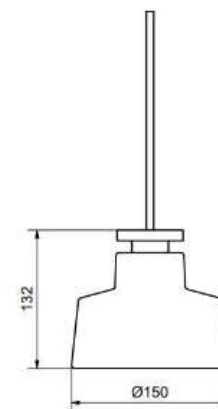

//

20% rabatt ska dras av på angivna priser