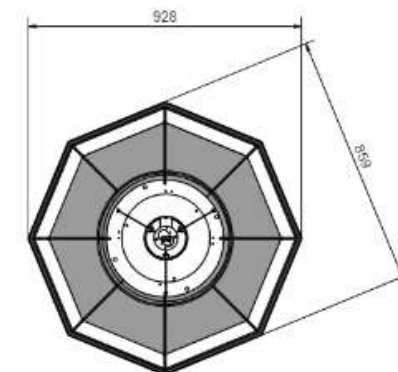

BELID LIGHTING GROUP.

740 Rust

741 Green

742 Gray