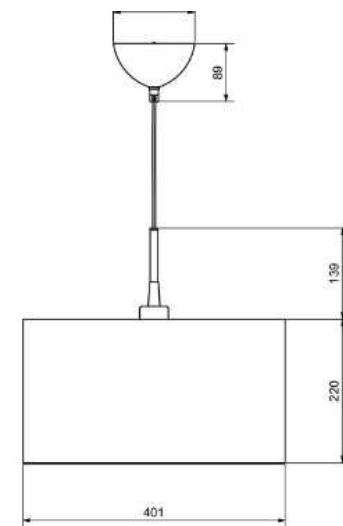

BELID LIGHTING GROUP.

740 Rust wool

741 Green wool

742 Gray wool

743 Blue wool

745 White wool

Socket	E27
Class	KL I
IP Class	20
Max watt	60
Kelvin	-
Height	220
Width	-
Length	-
Diameter	401
Lumen	-
Cable color	SVART
Cable length	3
Dimable	JA