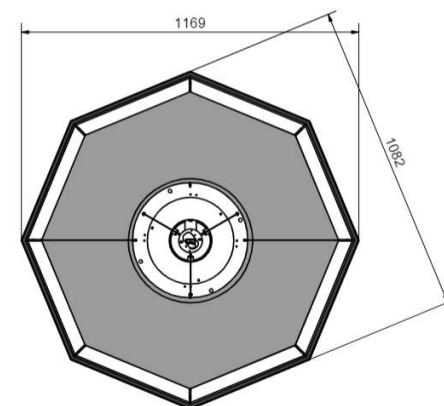

Soft Sound Octagon - Ljudabsorbent Ø1140 H400

BELID LIGHTING GROUP.

Art.no		Price SEK
9005740400-15213678	Roströd	20 078.00
9005741400-15213678	Grön	20 078.00
9005742400-15213678	Grå	20 078.00
9005743400-15213678	Blå	20 078.00
9005745400-15213678	Vit	20 078.00