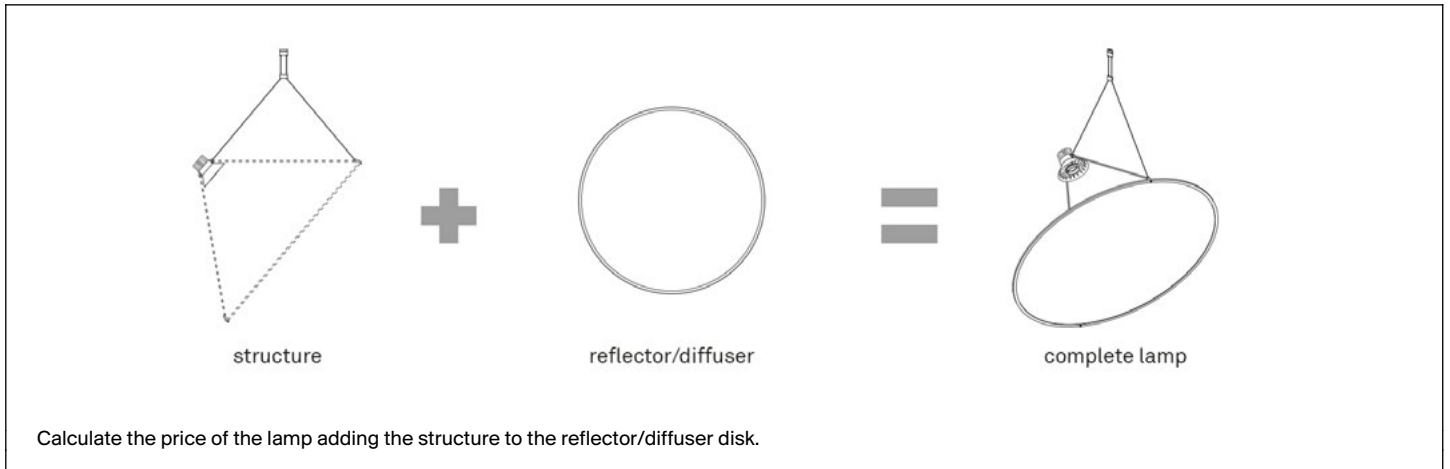

Structure	Model Dimension cm	Item code	Finishes	Suggested light source	SEK ex V.A.T.

structure

	D91S suspension dimmable push/DALI 220-240V~ 50/60 Hz cable l 3 m ceiling rose: Ø 18 x h 4	1D910S000002	white	LED 53W 3000K CRI90 ☐	6.567,00

reflector disk/diffuser

	D91/1 disk Ø 75	1D910/100002	opal		5.940,00
		1D910/100020	silver		6.193,00
		1D910/100030	gold		6.193,00

	D91/2 disk Ø 110	1D910/200002	opal		7.238,00
		1D910/200020	silver		7.733,00
		1D910/200030	gold		7.733,00

accessory

	D91/OAAR anti-rotation accessory	1D91/OAAR000			605,00

8 % rabatt ska dras av på angivna priser.

lights source included