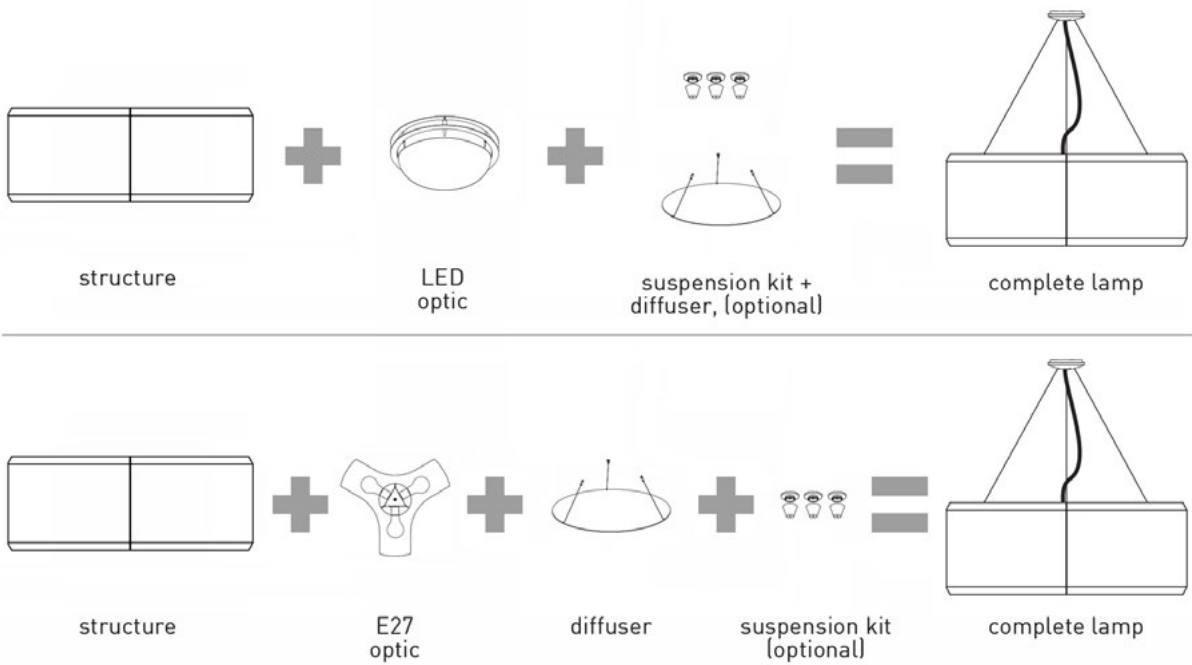

Calculate the price of the lamp adding the cost of the structure to the corresponding optical system and to the optional accessories.

Besides the four catalogue colors, other chromatic ranges have been selected for personalization of the lamps. These custom hues are offered with a 10% surcharge.

Structure	Model Dimension cm	Item code	Finishes	Suggested light source	SEK ex V.A.T.
	D79/90c suspension textile Ø 90 h 45 L cable 80 - 450 ceiling rose: Ø 16 x 4 CE	1D7909C000A2	light grey 133		23.052,31
		1D7909C000A3	dark grey 152		23.052,31
		1D7909C000B2	rust 252		23.052,31
		1D7909C000B1	sand 242		23.052,31
	D79/120c suspension textile Ø 117 h 45 L cable 80 - 450 ceiling rose: Ø 16 x 4 CE	1D7912C000A2	light grey 133		25.015,57
		1D7912C000A3	dark grey 152		25.015,57
		1D7912C000B2	rust 252		25.015,57
		1D7912C000B1	sand 242		25.015,57
	D79/150c suspension textile Ø 148,5 h 45 L cable 80 - 450 ceiling rose: Ø 16 x 4 CE	1D7915C000A2	light grey 133		30.623,24
		1D7915C000A3	dark grey 152		30.623,24
		1D7915C000B2	rust 252		30.623,24
		1D7915C000B1	sand 242		30.623,24

8 % rabatt ska dras av på angivna priser.

(Light source included)