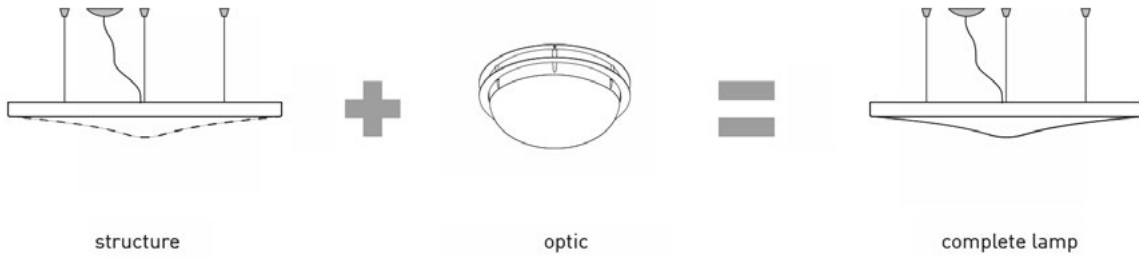

Calculate the price of the lamp adding the cost of the structure to the corresponding optical system.

Structure	Model Dimension cm	Item code	Finishes	Suggested light source	SEK ex V.A.T.
	D71PV suspension + LED strip L 136 x W 83 x H 15 H 50 - 300 ceiling rose: Ø 12 x 3 LED strip dimmable DALI CE	1D710P0V0002	white	LED strip 17W 3000K CRI90 ☐	22.660,00
	D71PIV suspension + LED strip L 154,5 x W 120 x H 15 H 50 - 300 ceiling rose: Ø 12 x 3 LED strip dimmable DALI CE	1D710P1V0002	white	LED strip 21W 3000K CRI90 ☐	27.192,00
	D71CV suspension + LED strip Ø 120 x H 15 H 50 - 300 ceiling rose: Ø 12 x 3 LED strip dimmable DALI CE	1D710C0V0002	white	LED strip 18W 3000K CRI90 ☐	22.660,00

optics

	D71/7DV optic LED at direct light push dim / DALI 220-240V~ 50/60 Hz CE	1D71/7DV0002		LED 45W 3000K CRI 90 ☐	7.436,00
	D71/7DVW optic LED at direct light push dim / DALI 220-240V~ 50/60 Hz CE	1D71/7DVW002		LED 45W 2700K CRI 90 ☐	7.018,00

8 % rabatt ska dras av på angivna priser.

Light source included