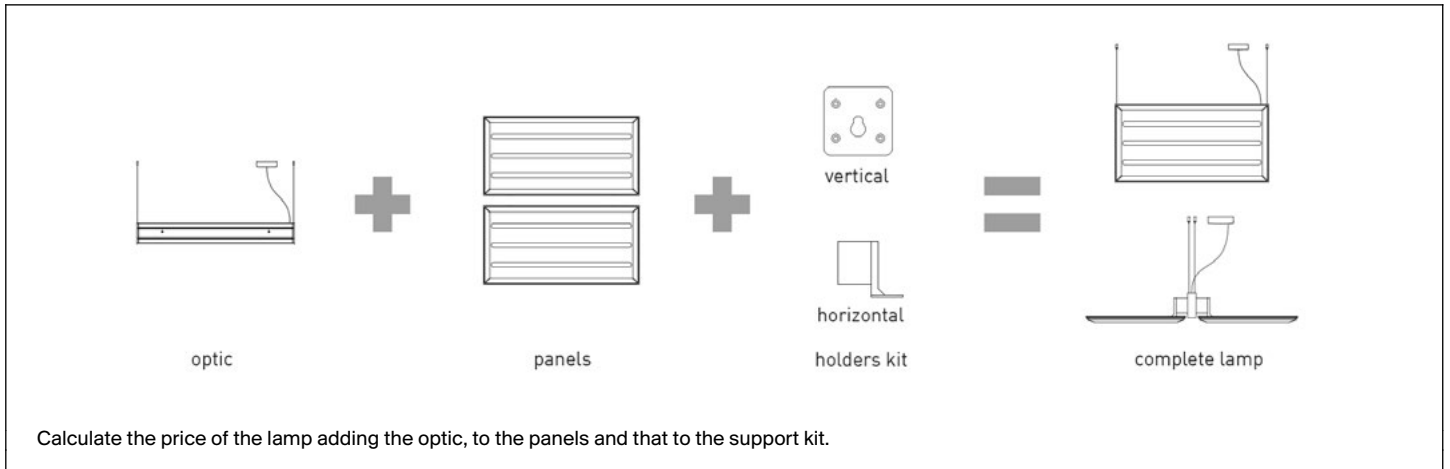

Structure	Model Dimension cm	Item code	Finishes	Suggested light source	SEK ex V.A.T.

optics 120 cm

	D93SDDCN direct optic 3000K dimmable push/DALI 120 x 15 x 5 H 50 - 300 ceiling rose: Ø 15 x 5 220-240V~ 50/60 Hz CE Ⓢ ⚠	1D93NSDDC020	alu	LED 43W 3000K CRI 90 ☐	9.020,00

	D93SDICN direct/indirect optic 3000K dimmable push/DALI 120 x 15 x 5 H 50 - 300 ceiling rose: Ø 15 x 5 220-240V~ 50/60 Hz CE Ⓢ ⚠	1D93NSDIC020	alu	LED 43W + LED 32W 3000K CRI 90 ☐	11.165,00

	D93SFICN direct/indirect optic 3000K with anti-glare dimmable push/DALI 120 x 15 x 5 H 50 - 300 ceiling rose: Ø 15 x 5 220-240V~ 50/60 Hz CE Ⓢ ⚠	1D93NSFIC020	alu	LED 43W + LED 32W 3000K CRI 90 ☐	11.660,00

sound-absorbing panels 120 cm

		1D93010000A1	white/black		12.386,00
	D93/1 Pair of panels 120 x 60	1D93010000A2	white/blue		12.386,00
		1D93010000A4	white/beige		12.386,00

8 % rabatt ska dras av på angivna priser.

light source included