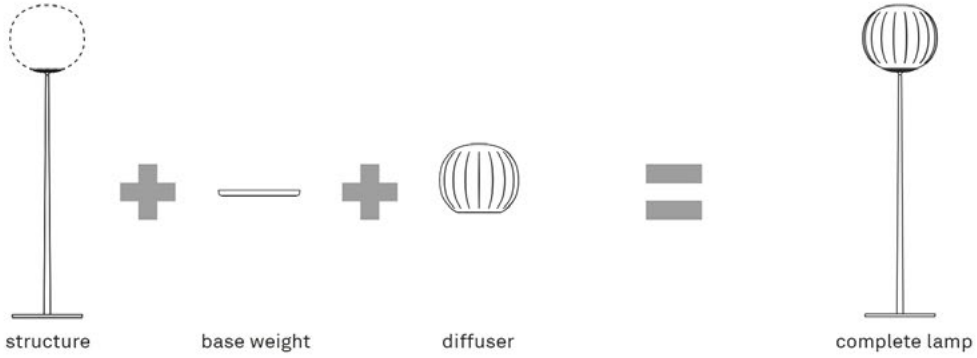

Lita floor

Lita table or suspension (with only one diffuser)

Lita multiple suspension

Calculate the price of the lamp adding the structure (for the floor version also the base weight) or the support to the corresponding diffuser for all versions: table, floor, wall and suspension.

8 % rabatt ska dras av på angivna priser.