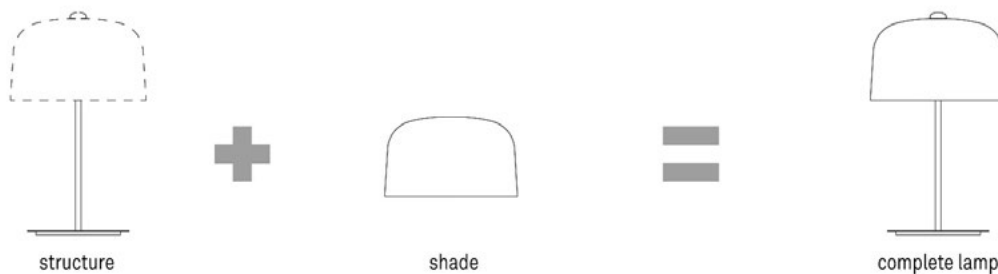

Zile table

Zile floor

For the table version B0240D and floor version B02T40D, add the price of the structure to the shade.

Structure	Model Dimension cm	Item code	Finishes	Suggested light source	SEK ex V.A.T.

table version

	B0220 Table complete version on/off switch 220-240V~ 50/60Hz H 42 base Ø 18 shade Ø 20 CE □ ▼	1B020=200013	matt brick red	LED E27	2.717,00
		1B020=200039	matt dove gray		2.717,00
		1B020=200001	matt black		2.717,00
		1B020=200002	matt white		2.717,00

	B0240D Table dimmable structure dimmer on board 220-240V~ 50/60Hz H 66 base Ø 30 CE □ ▼	1B020=40D013	matt brick red	LED E27 dimmable	2.948,00
		1B020=40D039	matt dove gray		2.948,00
		1B020=40D001	matt black		2.948,00
		1B020=40D002	matt white		2.948,00

8 % rabatt ska dras av på angivna priser.

light source included