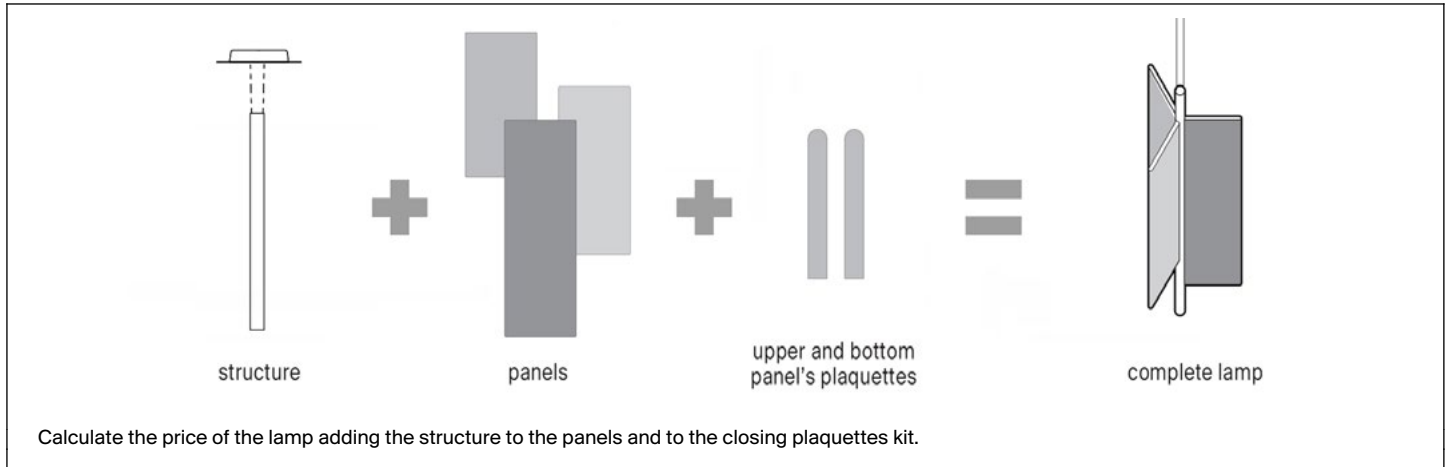

Structure	Model Dimension cm	Item code	Finishes	Suggested light source	SEK ex V.A.T.

structure

	D97/1D cylindrical body direct/indirect light dimmable push/DALI beam: 56° downward , 100° upward 220-240V~ 50/60Hz Ø 5,6, H 90 ceiling rose: Ø 30 x 5 CE Ⓢ ⚠	1D970/1D0020	matt alu	LED module 2 x 20W dim to warm ☐ 3000K → 1800K CRI 97	10.791,00
		1D970/1D0001	matt black		10.802,00
	D97/2D cylindrical body direct/indirect light dimmable push/DALI beam: 56° downward , 100° upward 220-240V~ 50/60Hz Ø 5,6, H 120 ceiling rose: Ø 30 x 5 CE Ⓢ ⚠	1D970/2D0020	matt alu	LED module 2 x 20W dim to warm ☐ 3000K → 1800K CRI 97	11.682,00
		1D970/2D0001	matt black		11.748,00

panels for standard collection

	D97C36 sound-absorbing panel for D97/1D and D97/2D L 30 H 60 CE	1D970C3600B1	light grey 01	2.629,00
		1D970C3600B2	medium grey 02	2.629,00
		1D970C3600B3	dark grey 03	2.629,00
	D97C37 sound-absorbing panel only for D97/2D L 30 H 75 CE	1D970C3700B1	light grey 01	2.662,00
		1D970C3700B2	medium grey 02	2.662,00
		1D970C3700B3	dark grey 03	2.662,00

8 % rabatt ska dras av på angivna priser.

(light source included)