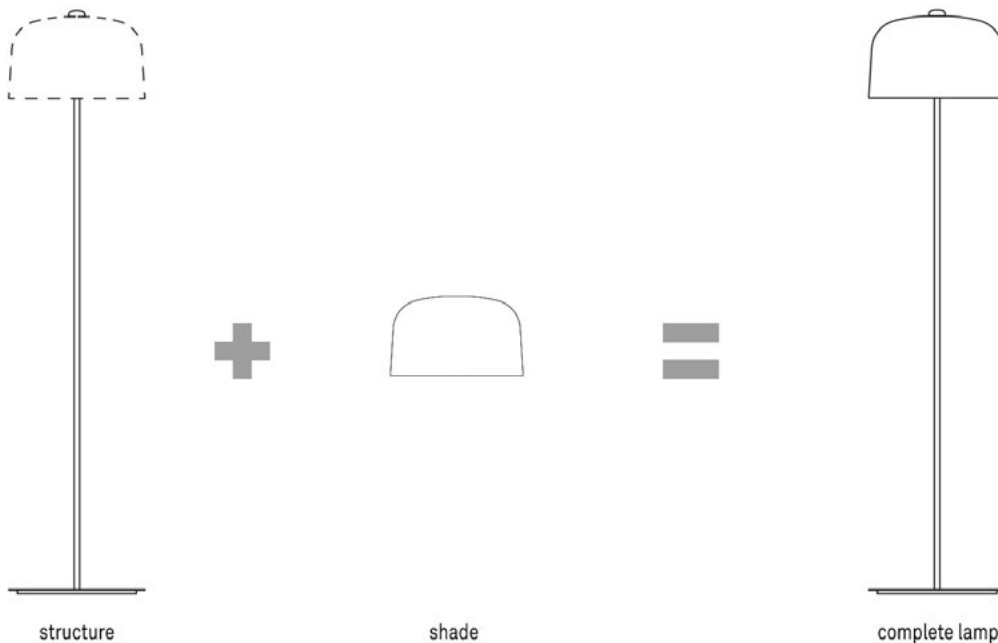

optional lenses

	D97/4 2 lenses beam 36°/26° and mixer	1D970/400000			363,00
---	--	--------------	--	--	--------

8 % rabatt ska dras av på angivna priser. Light source included

Zile table

Zile floor

For the table version B0240D and floor version B02T40D, add the price of the structure to the shade.