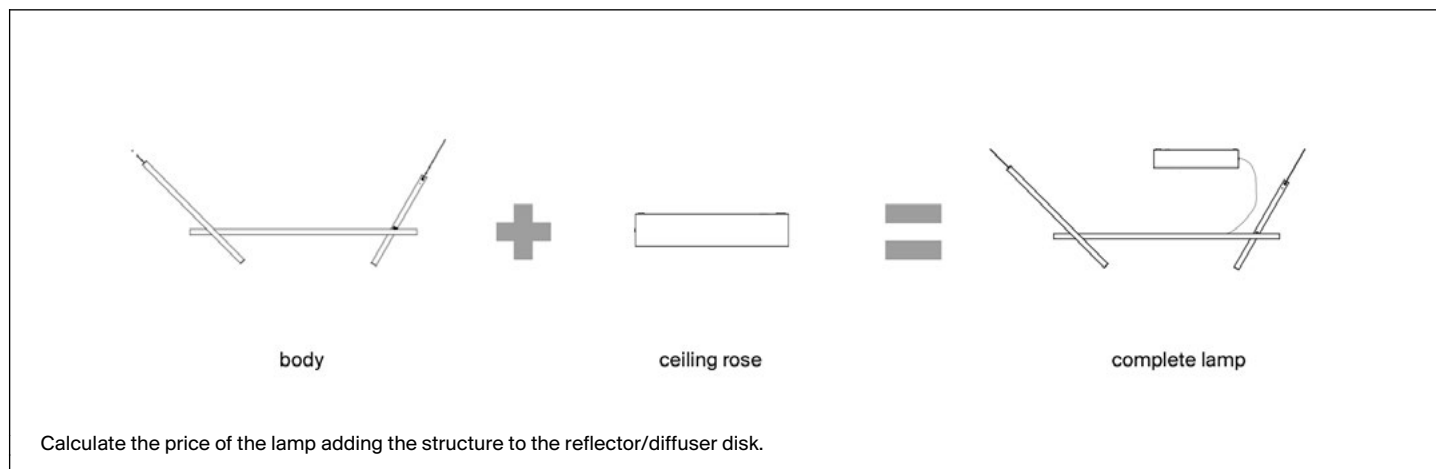

A08 ACROSS

pio & tito toso

Structure	Model Dimension cm	Item code	Finishes	Suggested light source	SEK ex V.A.T.

2700K version

	A08S01 suspension structure dimmable 24Vdc SELV H 62 L 102 L cable 300 CE, ENEC, TÜV	1A080S010002	black	LED 2700K CRI 90 32W ☐	8.349,00
		1A080S010001	white		8.349,00

	A08S02 suspension structure dimmable 24Vdc SELV H 75 L 180 L cable 300 CE, ENEC, TÜV	1A080S020002	white	LED 2700K CRI 90 56W ☐	10.791,00
		1A080S020001	black		10.791,00

3000K version

	A08S01 suspension structure dimmable 24Vdc SELV H 62 L 102 L cable 300 CE, ENEC, TÜV	1A080SW10002	white	LED 3000K CRI 90 32W ☐	8.349,00
		1A080SW10001	black		8.349,00

	A08S02 suspension structure dimmable 24Vdc SELV H 75 L 180 L cable 300 CE, ENEC, TÜV	1A080SW20002	white	LED 3000K CRI 90 56W ☐	10.791,00
		1A080S020001	black		10.791,00

8 % rabatt ska dras av på angivna priser.

Light source included