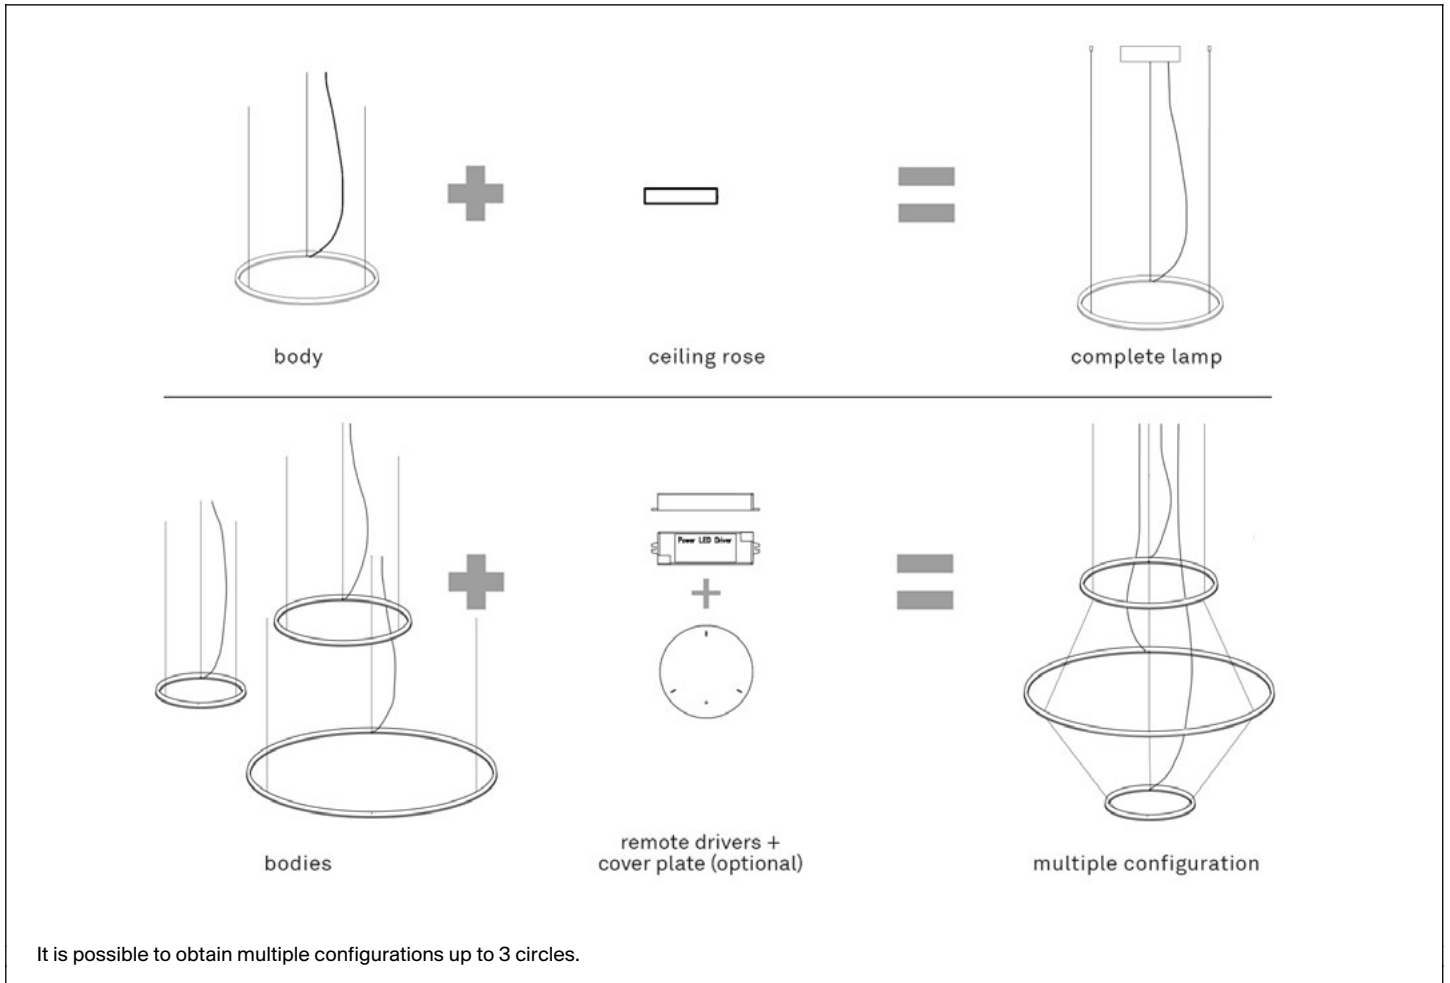

accessories

	<p>D81/2 accessory for mechanical joining 180°</p>	<p>1D810/200001</p>				<p>264,00</p>
--	---	---------------------	--	--	--	---------------

	<p>D81/3 Accessory Kit for mechanical joining T or 90°</p>	<p>1D810/300001</p>				<p>583,00</p>
--	---	---------------------	--	--	--	---------------

8 % rabatt ska dras av på angivna priser.

light source included

D81C COMPENDIUM CIRCLE

daniel rybakken

It is possible to obtain multiple configurations up to 3 circles.

Structure	Model Dimension cm	Item code	Finishes	Suggested light source	SEK ex V.A.T.
-----------	-----------------------	-----------	----------	---------------------------	------------------