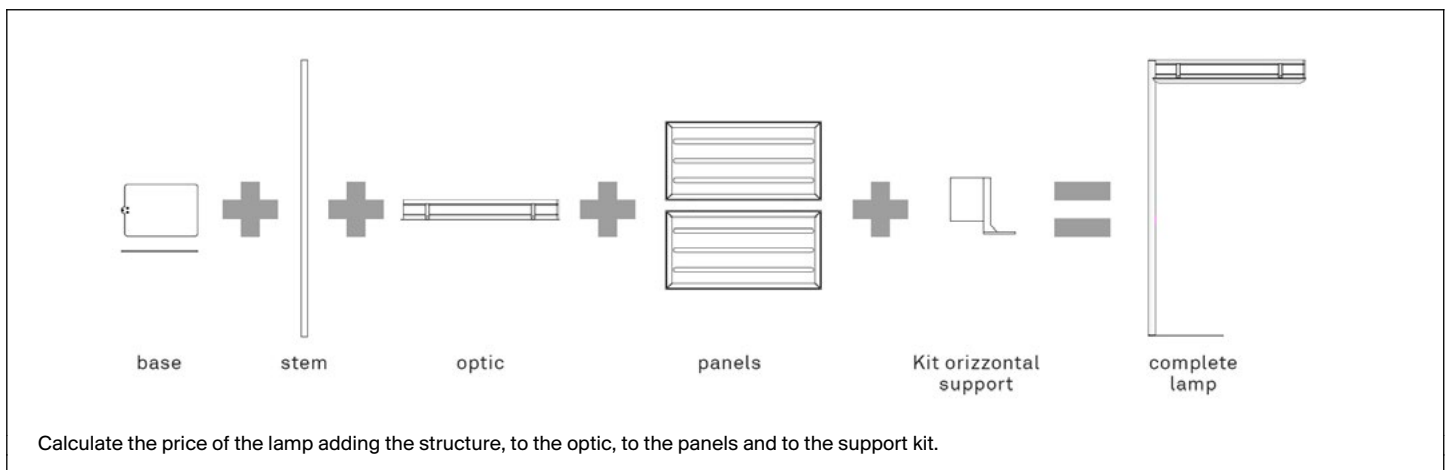

Structure	Model Dimension cm	Item code	Finishes	Suggested light source	SEK ex V.A.T.

Support kit

	D93/7 Kit 6 supports positioning vertical panels recommended for D93SDDL	1D9307000020	alu		1.991,00

	D93/8 Kit 6 supports positioning horizontal panels	1D9308000020	alu		3.377,00

D93T DIADE FLOOR

monica armani

Structure	Model Dimension cm	Item code	Finishes	Suggested light source	SEK ex V.A.T.

base

	D93/11 base 60 x 50 x 1	1D9311000020	alu		3.179,00

stem

	D93/10 stem 220-240V~ 50/60 Hz L 215 CE Ⓢ Ⓡ	1D9310000020	alu		6.149,00

8 % rabatt ska dras av på angivna priser.

light source included