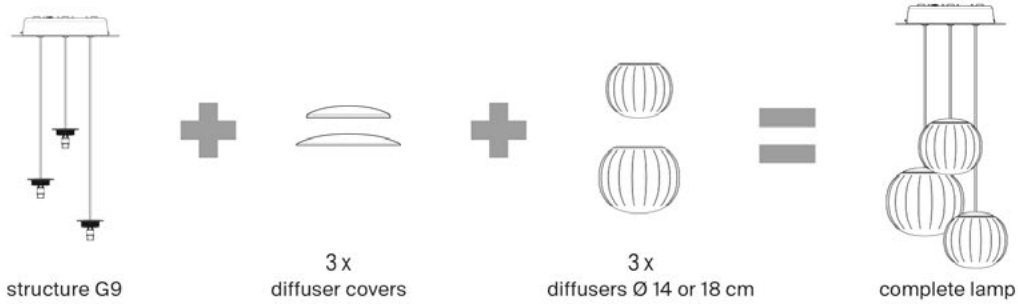

Lita multiple suspension

Calculate the price of the lamp adding the structure (for the floor version also the base weight) or the support to the corresponding diffuser for all versions: table, floor, wall and suspension.

8 % rabatt ska dras av på angivna priser.