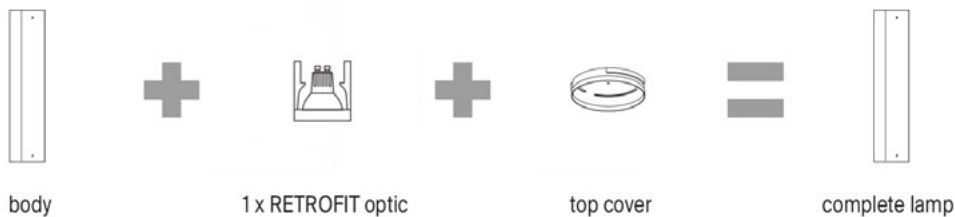

E04250 (with RETROFIT optic)

calculate the price of the lamp adding the body to the optic (see following pages).

Structure	Model Dimension cm	Item code	Finishes	Suggested light source	SEK ex V.A.T.
	E04250 wall direct and direct/indirect light h 46,5 Ø 13,4 CE	1E0400250001	matt black		2.123,00
		1E0400250002	matt white		2.123,00
		1E0400250020	matt alu		2.123,00
		1E0400250030	matt brass		2.123,00

top cover to use with retrofit optics

	E0401 top cover	1E040/010001	black		231,00

8 % rabatt ska dras av på angivna priser.

lightsource included