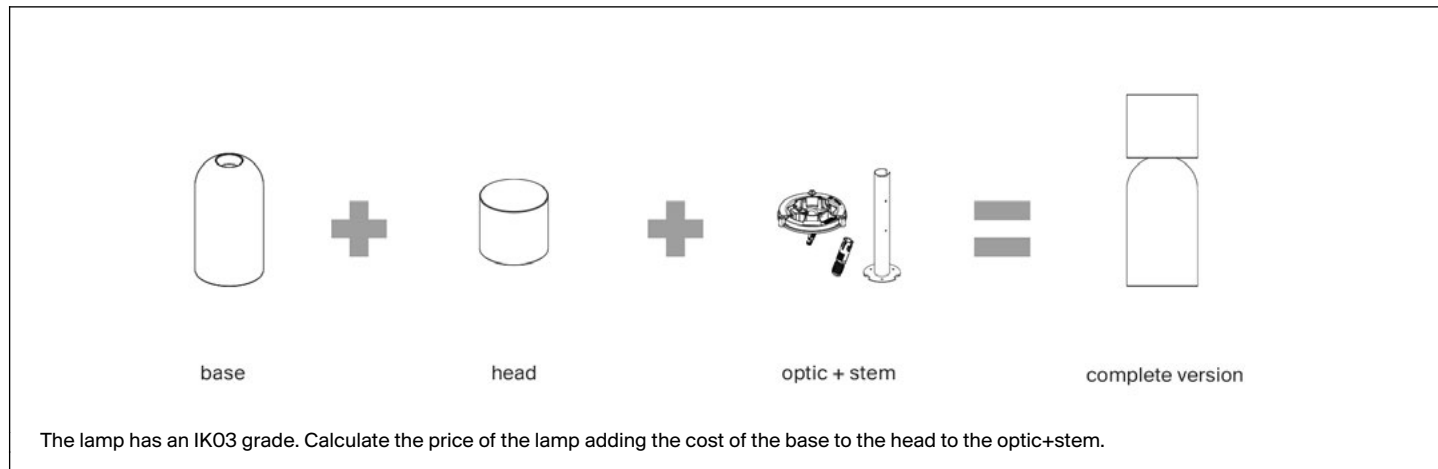

Structure	Model Dimension cm	Item code	Finishes	Suggested light source	SEK ex V.A.T.

version A (the lamp is supplied without power supply)

	A02TA1 outdoor floor base for A version h 34 Ø 18,5 CE	1A020TA10028	concrete grey		2.068,00

	A02TA2 outdoor floor head for A version h 17 Ø 18,5 CE	1A020TA20028	concrete grey		2.068,00

version B (the lamp is supplied without power supply)

	A02TB1 outdoor floor base for B version h 20 Ø 18,5 CE	1A020TB10028	concrete grey		2.068,00

	A02TB2 outdoor floor head for B version h 31 Ø 18,5 CE	1A020TB20028	concrete grey		2.068,00

8 % rabatt ska dras av på angivna priser.

lightsource included