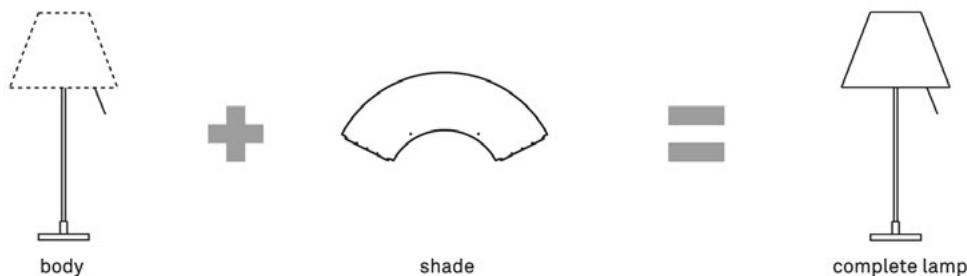

Calculate the price of the lamp adding the cost of the body to the shade (versions not complete).
LED Bulbs included in the complete version LED.

Structure	Model Dimension cm	Item code	Finishes	Suggested light source	SEK ex V.A.T.
	D13pic LED table on/off switch 220-240V~ 50/60Hz h 51 base 14x14 CE □ ▼	1D13=NPLC020	complete version alu body white shade	LED 7W E14 □	2.640,00
	D13pi table on/off switch 220-240V~ 50/60Hz h 51 base 14x14 CE □ ▼	1D13=NP00020 1D13=NP00017 1D13=NP00030	alu black brass	LED E14 12W FB E14 energy saver 42W HSGSA E14	2.002,00 2.002,00 2.915,00
	D13pipt table on/off switch with fixing pin (thickness max 5,7) 220-240V~ 50/60Hz h 51 CE □ ▼	1D13PNP00020	alu	LED E14 12W FB E14 energy saver 42W HSGSA E14	1.804,00
	D13api wall on/off switch 220-240V~ 50/60Hz h 54 depth 28 CE □ ▼	1D13ANP00020 1D13ANP00017	alu black	LED E14 12W FB E14 energy saver 42W HSGSA E14	1.969,00 1.969,00

8 % rabatt ska dras av på angivna priser.

light source included