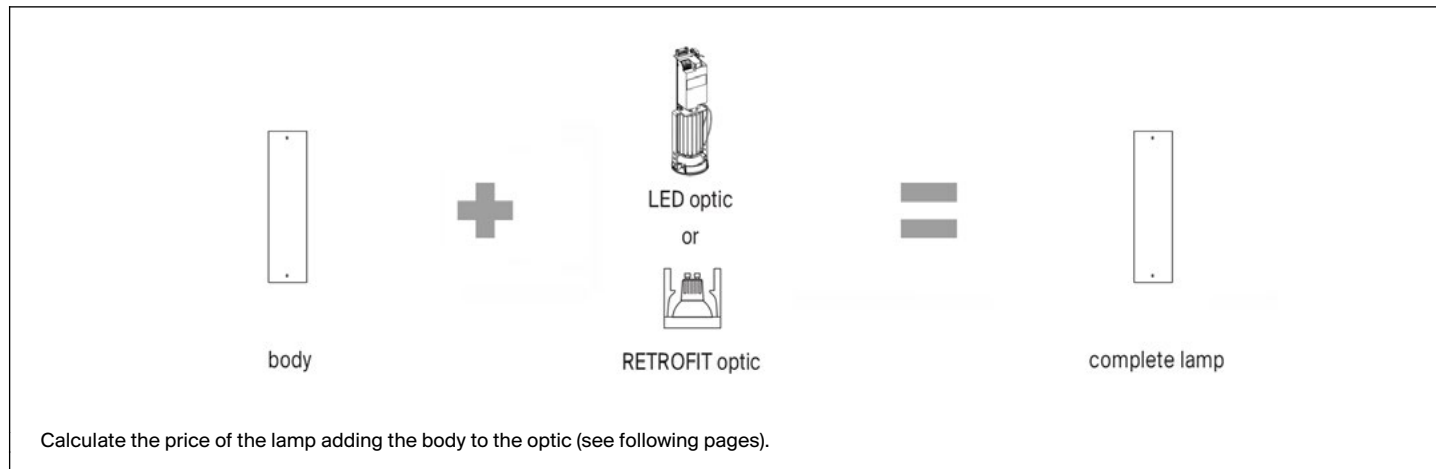

Structure	Model Dimension cm	Item code	Finishes	Suggested light source	SEK ex V.A.T.
	E04200 ceiling h 27,9 Ø 7 direct light CE V	1E0400200001	matt black		1.155,00
		1E0400200002	matt white		1.155,00
		1E0400200020	matt alu		1.155,00
		1E0400200030	matt brass		1.155,00
	E04220 ceiling h 37,2 Ø 13,4 direct light CE V	1E0400220001	matt black		1.573,00
		1E0400220002	matt white		1.573,00
		1E0400220020	matt alu		1.573,00
		1E0400220030	matt brass		1.573,00

8 % rabatt ska dras av på angivna priser.

lightsource included