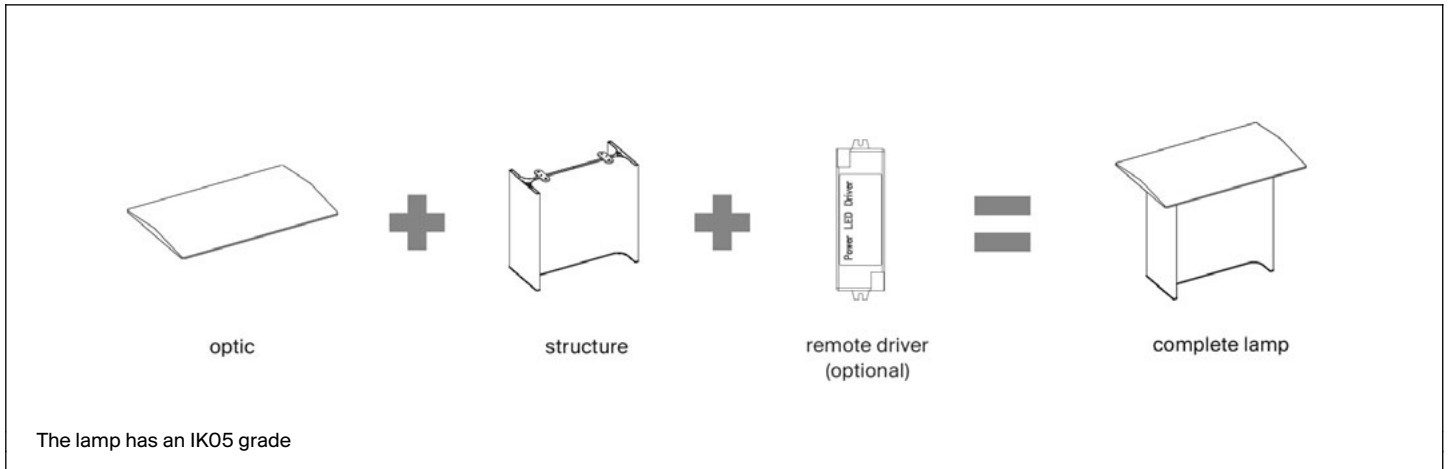

D98 FIENILE OUTDOOR

daniel rybakken

Structure	Model Dimension cm	Item code	Finishes	Suggested light source	SEK ex V.A.T.

optic (the lamp is supplied without power supply)

	D98TM1 floor outdoor 24V dc L 45 x W 28 x H 2 CE IP65	1D980TM10020	light grey	LED 19W 3000K CRI 90	3.696,00
		1D980TM10005	dark grey		3.949,00

structures

	D98/2 floor outdoor L 32 x W 15 x H 30 CE	1D980/020020	light grey		2.354,00
		1D980/020005	dark grey		2.354,00

	D98/3 floor outdoor L 32 x W 15 x H 70 CE	1D980/030020	light grey		3.124,00
		1D980/030005	dark grey		3.124,00

remote drivers (the junction box is recommended watertight IP68)

	D98/5 remote driver on/off 220-240V~ 50/60Hz SELV CE IP20	1D980/050000			517,00

8 % rabatt ska dras av på angivna priser.

(light source included)