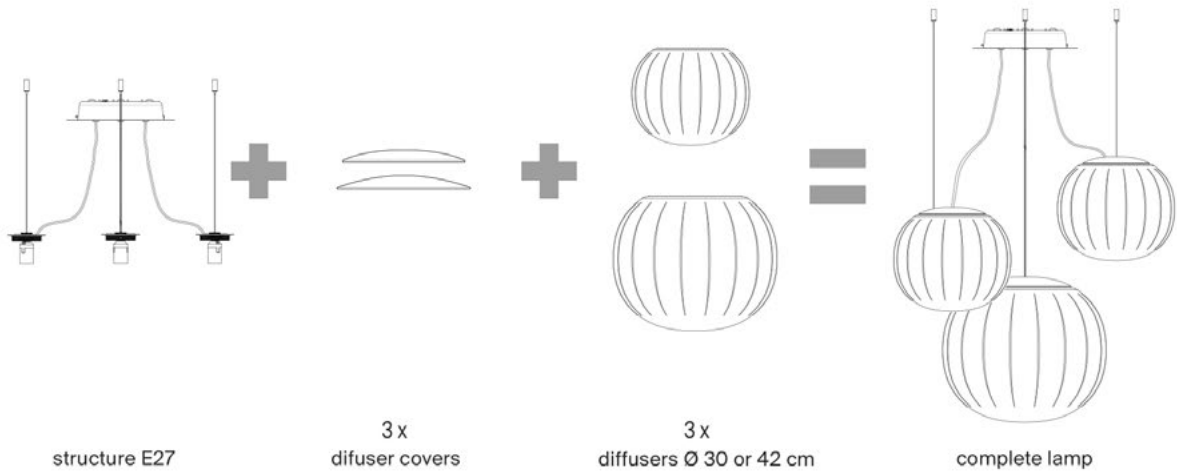

Lita multiple suspension

Calculate the price of the lamp adding the structure (for the floor version also the base weight) or the support to the corresponding diffuser for all versions: table, floor, wall and suspension.

8 % rabatt ska dras av på angivna priser.