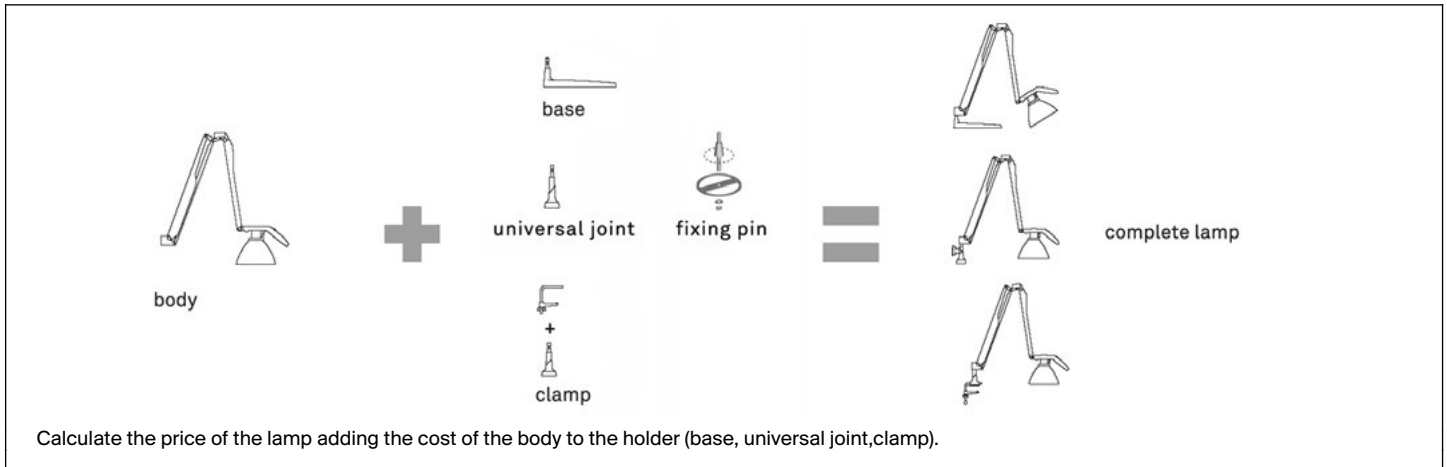

Structure	Model Dimension cm	Item code	Finishes	Suggested light source	SEK ex V.A.T.
	D33N.100 table/wall on/off switch 220-240V~ 50/60Hz arms l 44 + 35,5 head Ø 16	1D33N2GI00AA	metal	LED filament E27	2.266,00
		1D33N2GI0002	white	70W HSGSA E27 energy saver	2.387,00
		1D33N2GI0001	black soft-touch		2.640,00
	D33Nt.100 floor on/off switch 220-240V~ 50/60Hz arms l 35,5 h 92 head Ø 16	1D33NTGI00AA	metal	LED filament E27	2.805,00
		1D33NTGI0001	black soft-touch	70W HSGSA E27 energy saver	3.080,00
		1D33NTGI0002	white		3.113,00
	D33Nsp.60 ceiling/wall on/off switch fixing base included 220-240V~ 50/60Hz depth 36 head Ø 11	1D33NSPI00AA	metal	LED E14	1.683,00
		1D33NSPI0002	white	28W Spot R50 E14 energy saver	1.738,00
		1D33NSPI0001	black soft-touch	42W HSGSA E14 energy saver	1.881,00
	D33Nsp.100 ceiling/wall on/off switch fixing base included 220-240V~ 50/60Hz depth 36 head Ø 16	1D33NSGI00AA	metal	LED filament E27	1.760,00
		1D33NSGI0002	white	70W HSGSA E27 energy saver	1.870,00
		1D33NSGI0001	black soft-touch		2.002,00

accessories

	D33N/01 base Ø 23,6	1D33N/010002	white		1.089,00
		1D33N/01000A	metal		1.089,00
		1D33N/010001	black soft-touch		1.144,00

8 % rabatt ska dras av på angivna priser.

light source included