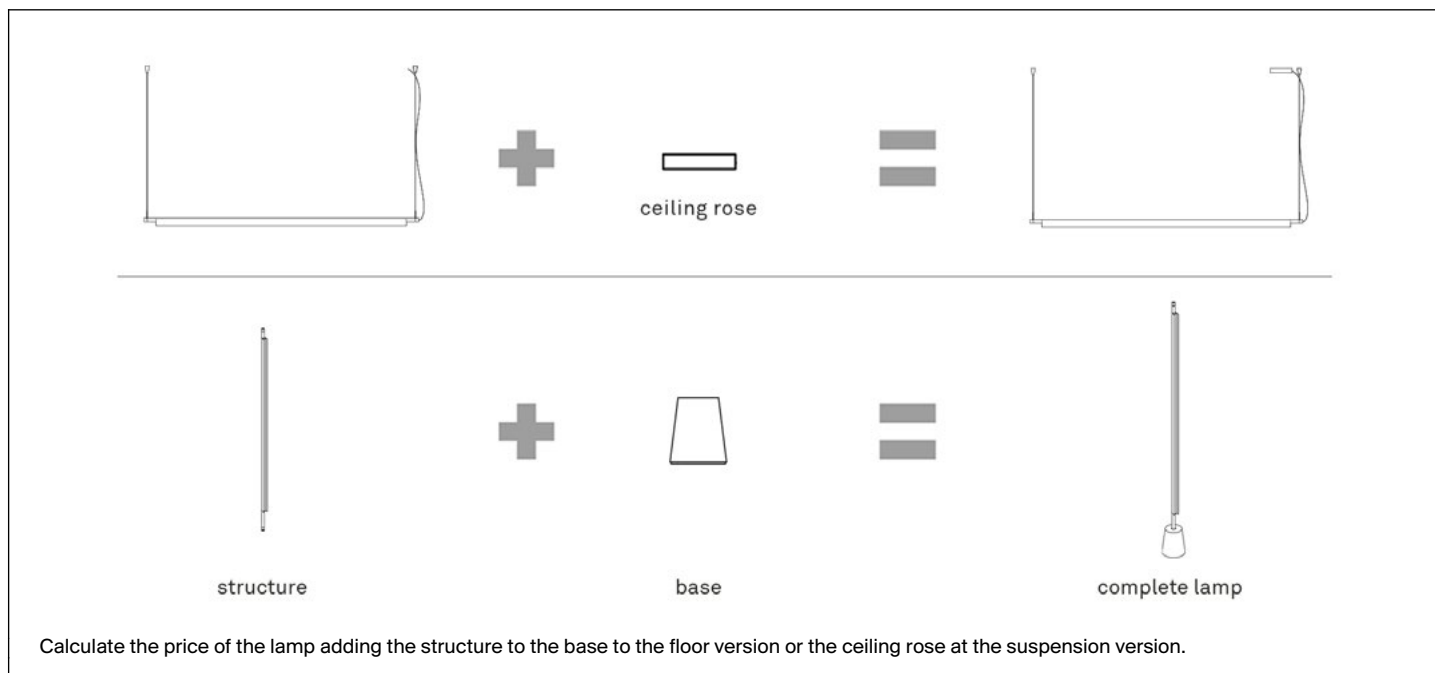

Structure	Model Dimension cm	Item code	Finishes	Suggested light source	SEK ex V.A.T.
	A03/8 recessed frame kit for A03C66, A03H66	1A030/080000			1.012,00
	A03/9 recessed frame kit for A03C99	1A030/090000			1.067,00

D81 COMPENDIUM

daniel rybakken

Structure	Model Dimension cm	Item code	Finishes	Suggested light source	SEK ex V.A.T.
	D81T2 floor extruded aluminium foot dimmer 3000K h 161 CE	1D810T020030	brass		6.270,00
		1D810T020020	alu		6.270,00
		1D810T020001	black		6.270,00

8 % rabatt ska dras av på angivna priser.

light source included