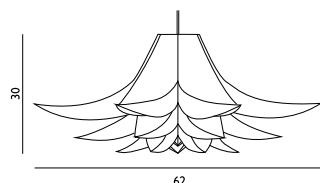

Norm 06 Lamp Medium

Colli: 6
Size & Weight: H: 30 x Ø: 62 cm - 0,5 kg
Packing: Gift Box - H: 3 x L: 42 x D: 29 cm - 0,8 kg
Colli Box: H: 17 x L: 43 x D: 31 cm - 5,2 kg
M3: 0,0227
Material: Lamp Shade Foil
Light Source: Low-energy 9 Watt bulbs are recommended.

SEK Retail Price
925,00

502001
White