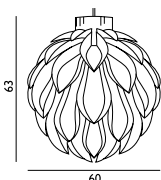

Norm 12 Lamp X-Large

Colli: 6
Size & Weight: H: 63 x Ø: 60 cm - 0,8 kg
Packing: Gift Box - H: 4 x L: 36 x D: 26,5 cm - 1 kg
Material: Lamp Shade Foil
Light Source: Low-energy 9 Watt bulbs are recommended.

SEK Retail Price
1.640,00

504045
White

NORM 69

PENDANTS

Design: Simon Karkov, 1969
Awards: Formlandprisen 2002, Denmark & Imm Cologne - Best Item 2003, Germany
Duty Code: 9405199090
Made in: Denmark
Construction: Norm 69 is a self-assembly lamp shade (manual included). Socket and cord are sold separately.
Maintenance: Norm 69 can be cleaned with a duster.