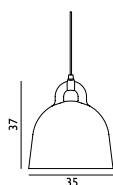

Bell Lamp Small US

Colli: I
Size & Weight: H: 37 x Ø: 35 cm - 1,7 kg
Packing: Brown Box - H: 47 x L: 39 x D: 39 cm - 3,5 kg
M3: 0,0715
Material: Aluminum
Light Source: US E26 (big socket). Low-energy 9 Watt bulbs are recommended.

Retail Price
SEK 4.070,00

503052 Black	503047 White	503042 Grey	503040 Sand