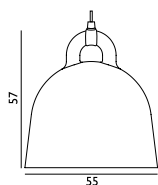

Bell Lamp Large EU		<i>Retail Price</i>	
Coll:	I	SEK 6.425,00	
Size & Weight:	H: 57 x Ø: 55 cm - 3,4 kg		
Packing:	Brown Box - H: 66 x L: 60 x D: 60 cm - 7,9 kg		
M3:	0,2376		
Material:	Aluminum		
Light Source:	E27 (big socket). Low-energy 9 Watt bulbs are recommended.		
502115 Grey	502105 Sand	502096 Black	502088 White

8 % rabatt ska dras av på angivna priser.