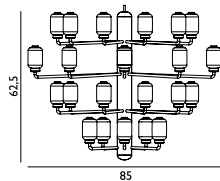

Amp Chandelier Large EU		<i>Retail Price</i>
Colli:	1	SEK 20.285,00
Size & Weight:	H: 62,5 x Ø: 85 cm - 11,3 kg	
Packing:	Brown Box - H: 70 x L: 89 x D: 87 cm - 14,2 kg	
M3:	0,5283	
Material:	Glass, Marble	
Light Source:	Comes with 35 bulbs (G4 (LED)). All Bulbs can also be purchased separately. The Amp Chandelier is non-dimmable.	
	502081 White / White	
		502079 Smoke / Black

AMP US

PENDANTS

Design: Simon Legald, 2014
Duty Code: 9405199090
Made in: China
Construction: Table lamps with gold glass are provided with a 2 m green textile cord with a switch. Pendants with gold glass are provided with 4 m green textile cord and a black ceiling canopy. Tables lamps with smoke glass are provided with a 2 m black textile cord with a switch. Pendants with smoke glass are provided with a 4 m black textile cord and a black canopy. Table lamps with white glass are provided with a 2 m white textile cord with a switch. Pendants with white glass are provided with 4 m white textile cord and a white ceiling canopy. The Amp wall lamp comes with a canopy in powder coated metal and is delivered with a 2-meter power cord. The Amp wall lamp can be installed directly to the power outlet (hardwired) or using the included power cord. The switch is located on the base.
Maintenance: Clean with damp cloth. Avoid the use of all-purpose cleaners and other degreasing detergents.