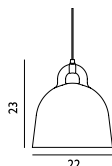

Design: Andreas Lund & Jacob Rudbeck, 2012
Duty Code: 9405199090
Made in: China
Construction: Bell Lamp in White and Black version have matching cords and canopies. Bell Lamp Sand has a brown cord and white canopy. Bell Lamp Grey has a black cord and canopy. Delivered with 4 m textile cord.
Maintenance: Clean with damp cloth.

Bell Lamp X-Small EU		<i>Retail Price</i>	
Coll:	I	SEK 2.925,00	
Size & Weight:	H: 23 x Ø: 22 cm - 1,5 kg		
Packing:	Brown Box - H: 33 x L: 28 x D: 28 cm - 2 kg		
M3:	0,0259		
Material:	Aluminum		
Light Source:	G9 Halogen (not included). 20 Watt bulbs are recommended.		
502107 Grey	502098 Sand	502090 Black	502082 White