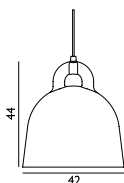

Bell Lamp Medium US

Colli: I
Size & Weight: H: 44 x Ø: 42 cm - 3,1 kg
Packing: Brown Box - H: 53 x L: 48 x D: 48 cm - 5 kg
M3: 0,1221
Material: Aluminum
Light Source: US E26 (big socket). Low-energy 9 Watt bulbs are recommended.

Retail Price
SEK 5.140,00

503053 Black	503048 White	503045 Grey	503044 Sand