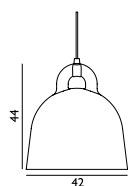

Bell Lamp Medium EU		<i>Retail Price</i>	
Coll:	I	SEK 5.140,00	
Size & Weight:	H: 44 x Ø: 42 cm - 3,1 kg		
Packing:	Brown Box - H: 53 x L: 48 x D: 48 cm - 5 kg		
M3:	0,1221		
Material:	Aluminum		
Light Source:	E27 (big socket). Low-energy 9 Watt bulbs are recommended.		
502112 Grey	502102 Sand	502094 Black	502086 White