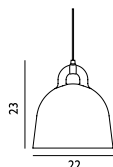

Design: Andreas Lund & Jacob Rudbeck, 2012
Duty Code: 9405199090
Made in: China
Construction: Bell lamp in white has a white cord and white canopy. Bell lamp in black has a black cord and black canopy. Bell lamp in grey has a black cord and grey canopy. Bell lamp in sand has a brown cord and sand canopy. All Bell lamps come with a 4 m textile cord.
Maintenance: Clean with damp cloth.

Bell Lamp X-Small US

Colli: I
Size & Weight: H: 23 x Ø: 22 cm - 1,5 kg
Packing: Brown Box - H: 33 x L: 28 x D: 28 cm - 2 kg
M3: 0,0259
Material: Aluminum
Light Source: G9 Halogen (not included). 20 Watt bulbs are recommended.

Retail Price
SEK 2.925,00

503139 Grey	503051 Black	503046 White	503038 Sand