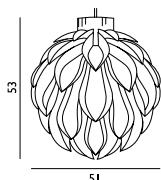

NORM 12

PENDANTS

Design: Simon Karkov, 2012
Duty Code: 9405199090
Made in: Denmark
Construction: Norm 12 is a self-assembly lamp shade (manual included). Socket and cord are sold separately.
Maintenance: Norm 12 can be cleaned with a duster.

Norm 12 Lamp Large

Colli: 6
Size & Weight: H: 53 x Ø: 51 cm - 1,2 kg
Packing: Gift Box - H: 4,5 x L: 43 x D: 32 cm - 1,4 kg
Colli Box: H: 27 x L: 37 x D: 28 cm - 6,8 kg
M3: 0,028
Material: Lamp Shade Foil
Light Source: Low-energy 9 Watt bulbs are recommended.

SEK Retail Price
1.355,00

504040
White