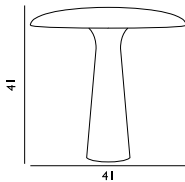

Shelter Table Lamp US

Colli: 1
Size & Weight: H: 41 x Ø: 41 cm - 2,8 kg
Packing: Brown Box - H: 48,5 x L: 44,5 x D: 31,5 cm - 4,6 kg
Material: Steel
Light Source: E26 (big socket), 9 Watt low-energy bulbs are recommended.

Retail Price
SEK 2.640,00

506026
White

506024
Black

8 % rabatt ska dras av på angivna priser.