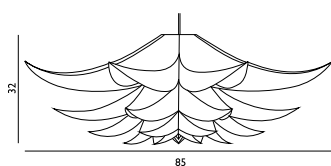

Norm 06 Lamp Large

Colli: 6
Size & Weight: H: 32 x Ø: 85 cm - 1 kg
Packing: Gift Box - H: 2,5 x L: 43,5 x D: 29 cm - 1,3 kg
Colli Box: H: 17 x L: 45 x D: 32 cm - 6,5 kg
M3: 0,0245
Material: Lamp Shade Foil
Light Source: Low-energy 9 Watt bulbs are recommended.

SEK Retail Price
1.215,00

502002
White

8 % rabatt ska dras av på angivna priser.