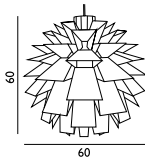

Norm 69 Lamp X-Large

Colli: 6
Size & Weight: H: 60 x Ø: 60 cm - 1,3 kg
Packing: Gift Box - H: 4 x L: 47 x D: 32 cm - 1,5 kg
Colli Box: H: 41 x L: 34 x D: 47,5 cm - 9,5 kg
M3: 0,0662
Material: Lamp Shade Foil
Light Source: Low-energy 9 Watt bulbs are recommended.

SEK Retail Price
1.715,00