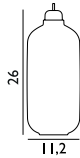

Amp Lamp Large Brass US

Colli: 1
Size & Weight: H: 26 x Ø: 11,2 cm - 1,3 kg
Packing: Gift Box - H: 51 x L: 17,5 x D: 18 cm - 1,7 kg
Material: Glass, Brass
Light Source: US E12 2W (LED). All Bulbs can be purchased separately.

Retail Price
SEK 1.640,00

502227
White /
Brass

502226
Smoke /
Brass

Amp Lamp Small Matt US

Colli: 1
Size & Weight: H: 17 x Ø: 14 cm - 0,6 kg
Packing: Gift Box - H: 33,7 x L: 19,4 x D: 19,2 cm - 1 kg
Material: Frosted glass; Zinc alloy
Color: Matt/White
Light Source: US E12 2W (LED) recommended. All Bulbs can be purchased separately.

Retail Price
SEK 1.500,00