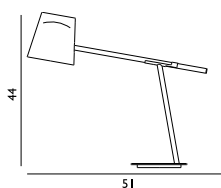

MOMENTO EU

TABLE LAMPS

Design: Daniel Debiasi & Federico Sandri, 2016
Duty Code: 9405299090
Made in: China
Construction: Momento is constructed of a powder coated metal body with a plastic lamp shade. Delivered with 2 m textile cord. Switch on lamp shade.
Maintenance: Clean with damp cloth.

Momento Table Lamp EU

Colli:	1	SEK	Retail Price 3.285,00
Size & Weight:	H: 44 x L: 51 x D: 16,5 cm - 2,2 kg		
Packing:	Brown Box - H: 64 x L: 23,5 x D: 23,5 cm - 3,7 kg		
M3:	0,1585		
Material:	Powder Coated Metal		
Light Source:	SMD 2835 LED chip (not replaceable). Light source power - 5.5W, whole lamp power: 7W. Input voltage: 100-240V, LED part input: 15.1V DC 350mA. Color temperature: 2800-3200K. LED life span - 30000hrs.		

MOMENTO US

TABLE LAMPS

Design: Daniel Debiasi & Federico Sandri, 2016
Duty Code: 9405299090
Made in: China
Construction: Momento is constructed of a powder coated metal body with a plastic lamp shade. Delivered with 2 m textile cord. Switch on lamp shade.
Maintenance: Clean with damp cloth.

Momento Table Lamp US

Colli:	1	SEK	Retail Price 3.285,00
Size & Weight:	H: 44 x L: 51 x D: 16,5 cm - 2,7 kg		
Packing:	Brown Box - H: 64 x L: 23,5 x D: 23,5 cm - 3,7 kg		
M3:	0,1585		
Material:	Powder Coated Metal		
Light Source:	SMD 2835 LED chip (not replaceable). Light source power - 5.5W, whole lamp power: 7W. Input voltage: 100-240V, LED part input: 15.1V DC 350mA. Color temperature: 2800-3200K. LED life span - 30000hrs.		

505069
Pigeon Green

505068
Black

505067
Grey

505066
White

8 % rabatt ska dras av på angivna priser.