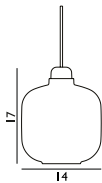

**Amp Lamp Small EU**

Colli: 1  
 Size & Weight: H: 17 x Ø: 14 cm - 0,6 kg  
 Packing: Gift Box - H: 33,7 x L: 19,4 x D: 19,2 cm - 1 kg  
 Material: Glass, Marble  
 Light Source: EU E14 2W bulbs (LED). All Bulbs can be purchased separately.