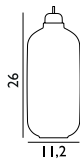

Amp Lamp Large US

Colli: 1
Size & Weight: H: 26 x Ø: 11,2 cm - 1,1 kg
Packing: Gift Box - H: 51 x L: 17,5 x D: 18 cm - 1,5 kg
Colli Box: H: 42,6 x L: 17,5 x D: 16,5 cm
M3: 0,0123
Material: Glass, Marble
Light Source: US E12 2W (LED). All Bulbs can be purchased separately.

Retail Price
SEK 1.500,00

502144
White /
White

502140
Gold /
Green

502139
Smoke /
Black

Amp Lamp Small Brass US

Colli: 1
Size & Weight: H: 17 x Ø: 14 cm - 0,8 kg
Packing: Gift Box - H: 42,5 x L: 20 x D: 19,5 cm - 1,5 kg
Material: Glass, Brass
Light Source: US E12 2W (LED). All Bulbs can be purchased separately.

Retail Price
SEK 1.640,00

502225
White /
Brass

502224
Smoke /
Brass