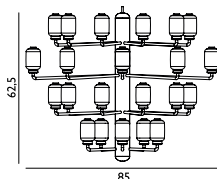

### Amp Chandelier Large US

Colli: 1  
 Size & Weight: H: 62,5 x Ø: 85 cm - 7,4 kg  
 Packing: Brown Box - H: 70 x L: 89 x D: 87 cm - 14,2 kg  
 M3: 0,5283  
 Material: Glass, Marble  
 Light Source: Comes with 35 bulbs (G4 (LED)). All Bulbs can also be purchased separately. The Amp Chandelier is non-dimmable.