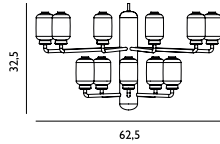

Amp Lamp Large Matt EU		<i>Retail Price</i>
Colli:	1	SEK 1.500,00
Size & Weight:	H: 26 x Ø: 11,2 cm - 1,1 kg	
Packing:	Gift Box - H: 51 x L: 17,5 x D: 18 cm - 1,5 kg	
Material:	Frosted glass; Zinc alloy	
Color:	Matt/White	
Light Source:	EU E14 2W bulbs (LED). All Bulbs can be purchased separately.	
		605741 Matt / White

Amp Chandelier Small EU		<i>Retail Price</i>
Colli:	1	SEK 10.140,00
Size & Weight:	H: 32,5 x Ø: 62,5 cm - 6,5 kg	
Packing:	Brown Box - H: 44 x L: 69,5 x D: 68,5 cm - 9,5 kg	
M3:	0,1742	
Material:	Glass, Marble	
Light Source:	Comes with 15 bulbs (G4 (LED)). All Bulbs can also be purchased separately. The Amp Chandelier is non-dimmable.	
	502078 White / White	
		502076 Smoke / Black