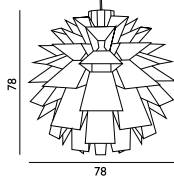

Norm 69 Lamp XX-Large

Colli: 4
Size & Weight: H: 78 x Ø: 78 cm - 1,8 kg
Packing: Gift Box - H: 4 x L: 47 x D: 32 cm - 2 kg
Colli Box: H: 41 x L: 28 x D: 47,5 cm
M3: 0,0545
Material: Lamp Shade Foil
Light Source: Low-energy 9 Watt bulbs are recommended.

SEK Retail Price
3.000,00

PHANTOM

PENDANTS

Design: Simon Legald, 2018
Duty Code: 9405199090
Made in: China

Construction: The lamp is made by spraying thin threads of flame-retardant resin on a steel frame. Many layers of threads will make the full lampshade, like a silkworm makes its cocoon.