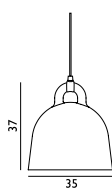

Bell Lamp Small EU		<i>Retail Price</i>	
Coll:	I	SEK 4.070,00	
Size & Weight:	H: 37 x Ø: 35 cm - 1,7 kg		
Packing:	Brown Box - H: 47 x L: 39 x D: 39 cm - 3,5 kg		
M3:	0,0715		
Material:	Aluminum		
Light Source:	E27 (big socket). Low-energy 9 Watt bulbs are recommended.		
502110 Grey	502100 Sand	502092 Black	502084 White