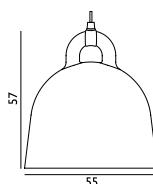

Bell Lamp Large US

Colli: I
Size & Weight: H: 57 x Ø: 55 cm - 3,4 kg
Packing: Brown Box - H: 66 x L: 60 x D: 60 cm - 7,9 kg
M3: 0,2376
Material: Aluminum
Light Source: US E26 (big socket). Low-energy 9 Watt bulbs are recommended.

Retail Price
SEK 6.425,00

503054 Black	503049 White	503043 Grey	503041 Sand

8 % rabatt ska dras av på angivna priser.