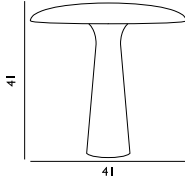

SHELTER EU

TABLE LAMPS

Design: HolmbäckNordentoft, 2013
Duty Code: 9405299090
Made in: China
Construction: Delivered with 2 m textile cord with switch.
Maintenance: Clean with damp cloth.

Shelter Table Lamp EU

Colli: 1
Size & Weight: H: 41 x Ø: 41 cm - 2,8 kg
Packing: Brown Box - H: 48,5 x L: 44,5 x D: 31,5 cm - 4,6 kg
M3: 0,0789
Material: Steel
Light Source: EU E27 (big socket), 9 Watt low-energy bulbs are recommended.

Retail Price
SEK 2.640,00

505047
White

505045
Black

SHELTER US

TABLE LAMPS

Design: HolmbäckNordentoft, 2013
Duty Code: 9405299090
Made in: China
Construction: Delivered with 2 m textile cord with switch.
Maintenance: Clean with damp cloth.