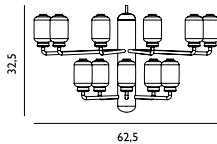

Amp Chandelier Small US

Colli: 1
Size & Weight: H: 32,5 x Ø: 62,5 cm - 6,5 kg
Packing: Brown Box - H: 44 x L: 69,5 x D: 68,5 cm - 9,5 kg
M3: 0,5281
Material: Glass, Marble
Light Source: Comes with 15 bulbs (G4 (LED)). All Bulbs can also be purchased separately. The Amp Chandelier is non-dimmable.

Retail Price
SEK 10.140,00

502148
White /
White

502147
Gold /
Green

502146
Smoke /
Black