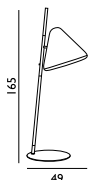

Design: Jonas Wagell, 2012
Duty Code: 9405299090
Made in: China
Construction: Delivered with 4 m textile cord with switch.
Maintenance: Clean with damp cloth.

Hello Floor Lamp US

Colli: 1
Size & Weight: H: 165 x Ø: 49 cm - 12 kg
Packing: Brown Box - H: 58 x L: 86,5 x D: 67 cm - 16,5 kg
Material: Steel, Beech, Acrylic Diffuser
Light Source: US E26 (big socket). Low-energy 9 Watt bulbs are recommended

Retail Price
SEK 8.285,00