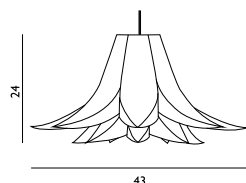

Norm 06 Lamp Small

Colli: 6
Size & Weight: H: 24 x Ø: 43 cm - 0,3 kg
Packing: Gift Box - H: 2,5 x L: 41 x D: 25 cm - 0,5 kg
Colli Box: H: 17 x L: 41 x D: 27 cm - 3,4 kg
M3: 0,0188
Material: Lamp Shade Foil
Light Source: Low-energy 9 Watt bulbs are recommended.

SEK Retail Price
785,00

502000
White