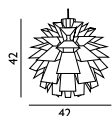

Norm 69 Lamp Small

Colli: 6
Size & Weight: H: 42 x Ø: 42 cm - 0,6 kg
Packing: Gift Box - H: 4 x L: 33,5 x D: 26 cm - 0,8 kg
Colli Box: H: 27 x L: 34 x D: 27 cm - 5,4 kg
M3: 0,0248
Material: Lamp Shade Foil
Light Source: Low-energy 9 Watt bulbs are recommended.

SEK Retail Price
1.140,00