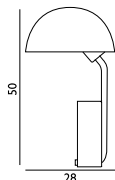

CAP EU

TABLE LAMPS

Design: KaschKasch, 2014
Duty Code: 9405299090
Made in: China
Construction: The lampshade can be moved around, letting you direct the light.
Delivered with 2 m textile cord with switch.
Maintenance: Clean with damp cloth.

Cap Table Lamp EU

Colli: 1
Size & Weight: H: 50 x Ø: 28 cm - 3,7 kg
Packing: Brown Box - H: 49 x L: 34 x D: 32 cm - 3,9 kg
M3: 0,0533
Material: Steel
Light Source: EU E27 (big socket). Bulb is not included. Low-energy 8 Watt bulbs are recommended.

SEK Retail Price
3.640,00