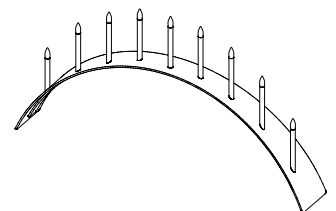

SPICA BOW 9 LIGHT

Design | Stina Sandwall

Art no	Colour	HxWxD	Brutto exkl.moms
29161005L	○ White LED	40x80x9 cm	2380 SEK
29161305L	● Grey LED	40x80x9 cm	2380 SEK