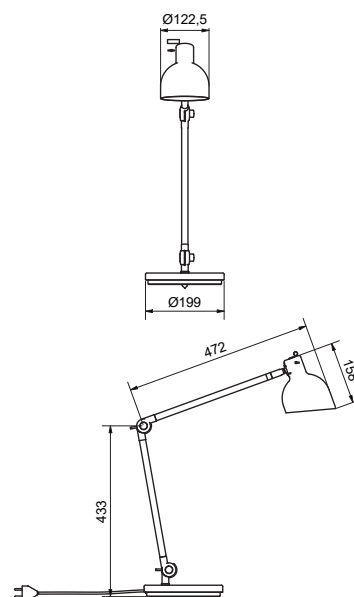

COLTON

With industrial design. Colton matches a more modern and Scandinavian interior. The head and the stand of the luminaire are flexible to give optimal direct light.

Design: Joakim Fihn

Item no.	4057
Category	Table lamp
Material	Metal
Switch	On shade
Cord length	3 m
Dimmable function	Yes
Voltage	230V
Socket	GU10
Wattage max	10W
Classification	Class II
IP Class	IP20
Height mm	433 + 472
Diameter mm	122,5
Light source included	Yes
Recommended light source	GU10

Item no.	Color	Price SEK
405707-861905	Black	3702.00