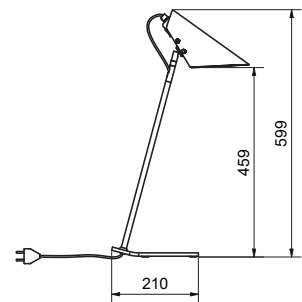

VINCENT

Vincent has been updated and given a more modern touch and carefully selected details. The design is both Scandinavian, solid and exciting. With a new switch on lamp head, textile cord and without details in chrome. With new colors, adapted to how we decorate our homes today.

Item no.	Color	Price SEK
413486-861410	Black structure	1 919.00
4134272-861410	White structure	1 919.00
4134273-861410	Sand structure	1 919.00
4134274-861410	Concrete structure	1 919.00

Item no.	4134
Category	Table lamp
Material	Metal
Switch	On lamp base
Cord length	2,3 m
Dimmable function	No
Voltage	230V
Socket	E27
Wattage max	42 W
Classification	Class II
IP Class	IP20
Height mm	599
Light source included	10W 2700K E27 DIM