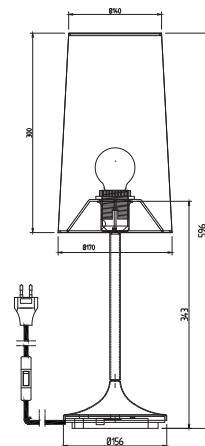

TUBA

The base on Tuba is created in aluminium. The handmade textile shade makes a comfortable environment and the lamp provides a soft light. Tuba is suitable for both living room and bedroom

Item no.	4006
Category	Table lamp
Material	Metal/textile
Switch	on cord
Cord length	2 m
Dimmable function	Yes
Voltage	230V
Socket	E27
Wattage max	40 W
Classification	Class II
IP Class	IP20
Height mm	600
Diameter mm	
Light source included	Yes

Item no.	Color	Price SEK
400611-9707252-861410	Alu/white	1 581.00