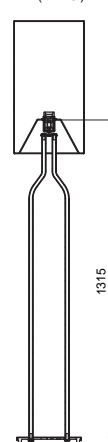

BOTTLE

Bottle floor lamp is a lamp in metal that is available in different colors; black structure, azurite, green, sand structure and dark red. This model has a height of 171,7 cm and the foot has a diameter of 25 cm. It has a black cord and E27 socket.

Item no.	3710
Category	Floor lamp
Material	Metal/textile
Switch	On/off
Cable length	2,4 m
Dimmable function	No
Voltage	230V
Socket	E27
Wattage max	20 W
Classification	Class II
IP Class	IP20
Height mm	1732
Diameter mm	250
Light source included	Yes
Recommended light source	E27 10W 2700K

Item no.	Color	Price SEK
371086-9479742-861410	Black/grey	4 557.00
3710200-9479743-861410	Azurite/blue	4 557.00
3710202-9479745-861410	Sand/white	4 557.00
3710277-9479740-861410	Red/red	4 557.00
3710282-9479741-861410	Green/green	4 557.00

A-A (1 : 10)