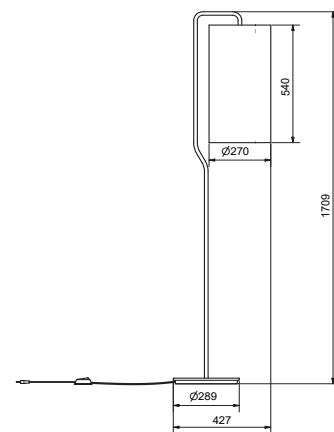

PENSILE

Pensile floor lamp is a lamp in metal that is available in different colors; black structure, azurite, green, sand structure and dark red. This model has a height of 170,9 cm and the foot has a diameter of 28,9 cm. It has a black cord and E27 socket.

Item no.	Color	Price SEK
370986-9479742-861410	Black/grey	4 717.00
3709200-9479743-861410	Azurite/blue	4 717.00
3709202-9479745-861410	Sand/white	4 717.00
3709277-9479740-861410	Red/red	4 717.00
3709282-9479741-861410	Green/green	4 717.00

Item no.	3709
Category	Floor lamp
Material	Metal/textile
Switch	On/off
Cable length	2,7 m
Dimmable function	No
Voltage	230V
Socket	E27
Wattage max	20 W
Classification	Class II
IP Class	IP20
Height mm	1786
Diameter mm	289
Light source included	Yes
Recommended light source	E27 10W 2700K