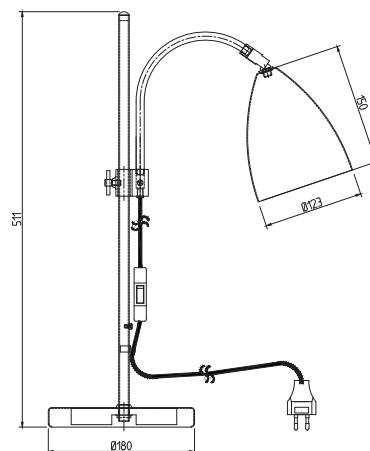

SWAY

The elegant and sophisticated design of Sway makes the luminaire ideal for any room in the house. Both the lamp arm and head is adjustable which makes Sway the perfect reading lamp.

Design: Sabina Grubbesson

Item no.	4023
Category	Table lamp
Material	Metal
Switch	On cord
Cord length	2 m
Dimmable function	Yes
Voltage	230V
Socket	E27
Wattage max	60 W
Classification	Class II
IP Class	IP20
Height mm	511 - 680
Diameter mm	123
Light source included	Yes
Recommended light source	10W 2700K E27 DIM

Item no.	Color	Price SEK
402307-861410	Black	1 758.00
402336-861410	White	1 758.00