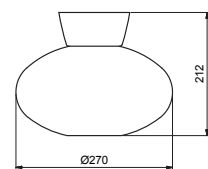

BULLO

Bullo, a characteristic luminaire with metal bracket and glass shade.

Item no.	2236
Category	Ceiling light
Material	Metal/Glass
Mounting	Ceiling hook
Dimmable function	Yes
Voltage	230V
Socket	E27
Wattage max	60 W
Classification	Class I
IP Class	IP21
Height mm	212
Diameter mm	270
Light source included	Yes
Recommended light source	10 W 2700K E27 DIM

Item no.	Color	Price SEK
223607389-861410-875401	Black/opal	1 453.00
223611-861410-875401	Alu/opal	1 533.00
2236155389-861410-875401	Grey/opal	1 613.00

2123607389-861410-8755401

223611-861410-875401

2236155389-861410-875401