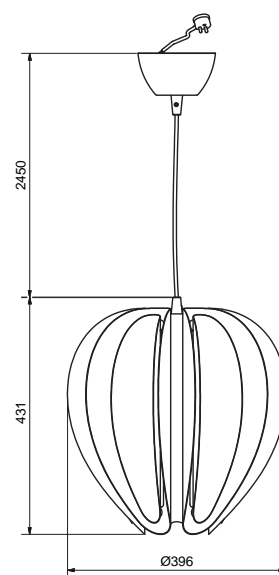

TULIP

Shaped as a flower. Tulip captures the room with its smooth bended metal construction. The light spreads in interesting and new ways

Item no.	1309
Category	Pendant
Material	Metal
Cord length	2,5 m
Mounting	Ceiling hook
Dimmable function	Yes
Voltage	230V/12V
Socket	E27
Wattage max	2x30 W
Classification	Class II
IP Class	IP20
Height mm	431
Diameter mm	396
Light source included	Yes
Recomended light source	10W, LED 2700K DIM

Item no.	Color	Price SEK
130936-861410-875401	White	7 332.00