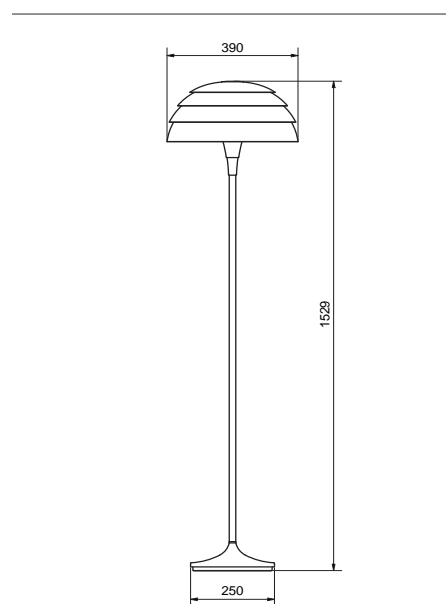

COVETTO

Metal shade that provides excellent downlight and the light along the sides accentuates lamp beautiful shape.

Design Joakim Fihn

Item no.	3003
Category	Floor lamp
Material	Metal/textile
Switch	On cord
Cable length	3 m
Dimmable function	No
Voltage	230V
Socket	E27
Wattage max	60 W
Classification	Class II
IP Class	IP20
Height mm	1530
Diameter mm	390
Recommended light source	10W 2700K E27 DIM

Item no.	Color	Price SEK
300336-861410	White	3 758.00

300336-861410