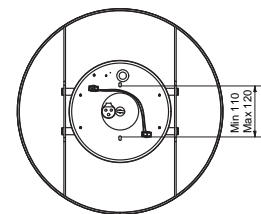

SOFT

Soft textile ceiling lamp gives a soft and comfortable light.

Item no.	2151
Category	Ceiling light
Material	Textile
Mounting	Ceiling hook
Dimmable function	Yes
Voltage	230V
Socket	E27
Wattage max	2x40 W
Classification	Class I
IP Class	IP20
Height mm	142
Diameter mm	444
Light source included	Yes
Recommended light source	10 W 2700K E27 DIM

Item no.	Color	Price SEK
2151248-2x861410-875401	Lin	1 892.00
2151250-2x861410-875401	Grey	1 892.00
2151252-2x861410-875401	White	1 892.00

2151248-2x861410-875401