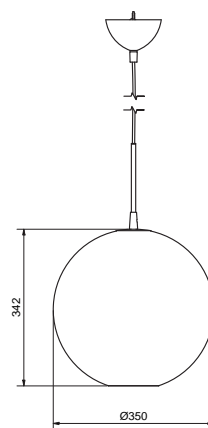

CAPO

Capo is a classic pendant with a generous opal glass and details in black with a black cord.

Item no.	1284
Category	Pendant
Material	Glass
Cord length	3 m textile
Mounting	Ceiling hook
Dimmable function	Yes
Voltage	230V/12V
Socket	E27
Wattage max	75 W
Classification	Class II
IP Class	IP20
Height mm	342
Diameter mm	350
Light source included	Yes
Recommended light source	10W, LED 2700K DIM

Item no.	Color	Price SEK
128486389-861410-875301	Black/opal	2 213.00