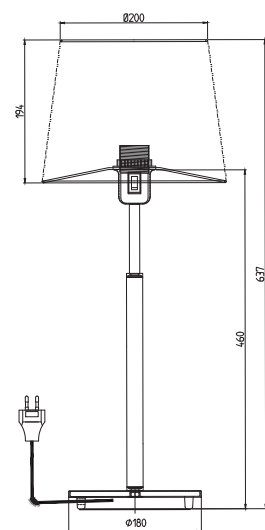

PARK

Park is an elegant family well suited for hotel rooms.

Design: Joakim Fihn

Item no.	4218
Category	Table lamp
Material	Metal/textile
Switch	on cord
Cord length	3 m
Dimmable function	Yes
Voltage	230V
Socket	E27
Wattage max	75 W
Classification	Class II
IP Class	IP20
Height mm	637
Diameter mm	250
Light source included	Yes
Recommended light source	10W 2700K E27 DIM

Item no.	Color	Price SEK
4218296-9836249-861410	Black/black	2 077.00
4218314-9836252-861410	Oak/white	2 357.00