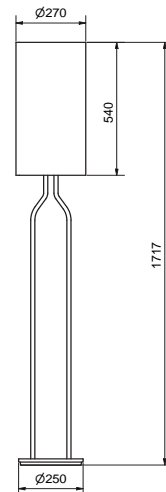

BOTTLE

Bottle floor lamp is a lamp in metal that is available in different colors; black structure, azurite, green, sand structure and dark red. This model has a height of 171,7 cm and the foot has a diameter of 25 cm. It has a black cord and E27 socket.

Item no.	3710
Category	Floor lamp
Material	Metal/textile
Switch	On/off
Cable length	2,4 m
Dimmable function	No
Voltage	230V
Socket	E27
Wattage max	20 W
Classification	Class II
IP Class	IP20
Height mm	1732
Diameter mm	250
Light source included	Yes
Recommended light source	E27 10W 2700K

Item no.	Color	Price SEK
371086-9479742-861410	Black/grey	4 557.00
3710200-9479743-861410	Azurite/blue	4 557.00
3710202-9479745-861410	Sand/white	4 557.00
3710277-9479740-861410	Red/red	4 557.00
3710282-9479741-861410	Green/green	4 557.00

A-A (1 : 10)