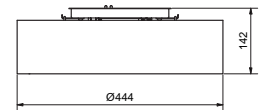

SOFT

Soft textile ceiling lamp gives a soft and comfortable light.

Item no.	2151
Category	Ceiling light
Material	Textile
Mounting	Ceiling hook
Dimmable function	Yes
Voltage	230V
Socket	E27
Wattage max	2x40 W
Classification	Class I
IP Class	IP20
Height mm	142
Diameter mm	444
Light source included	Yes
Recommended light source	10 W 2700K E27 DIM

Item no.	Color	Price SEK
2151248-2x861410-875401	Lin	1 892.00
2151250-2x861410-875401	Grey	1 892.00
2151252-2x861410-875401	White	1 892.00

2151248-2x861410-875401