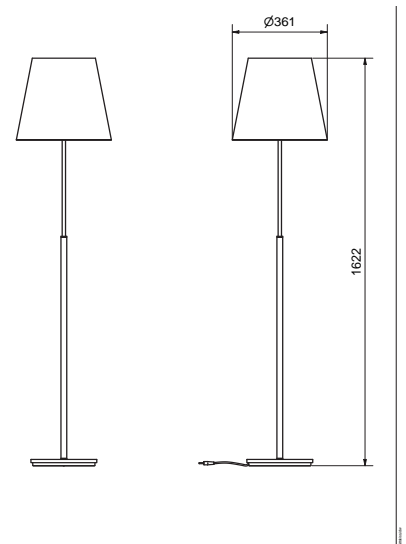

COSTELLO

A sophisticated lamp in a timeless design. The floor lamp is available with or without a dimmable spotlight.

Item no.	3068
Category	Floor lamp
Material	Metal/textile
Switch	On stand
Cable length	3 m
Dimmable function	No
Voltage	230V
Socket	E27
Wattage max	75 W
Classification	Class II
IP Class	IP20
Height mm	1620
Diameter mm	240/340
Light source included	Yes
Recommended light source	10W 2700K E27 DIM

Item no.	Color	Price SEK
306836-9068252-861410	White/white	2 757.00
306807-9068249-861410	Black/black	2 757.00