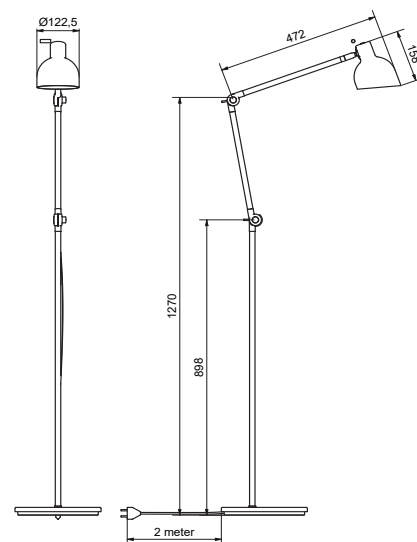

COLTON

With industrial design, Colton matches a more modern and Scandinavian interior. The head and the stand of the luminaire are flexible to give optimal direct light.

Design; Joakim Fihn

Item no.	3057
Category	Floor lamp
Material	Metal/textile
Switch	On shade
Cable length	3 m
Dimmable function	No
Voltage	230V
Socket	GU10
Wattage max	10 W
Classification	Class II
IP Class	IP20
Height mm	1269-472
Diameter mm	122,5
Recommended light source	GU10

Item no.	Color	Price SEK
305707-861905	Black	4 102.00