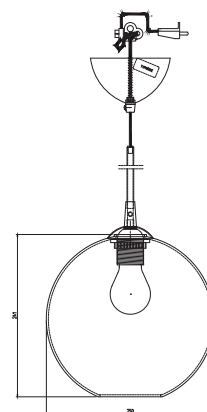

CAPO

Capo is a classic pendant with a generous opal glass and details in black with a black cord.

Item no.	1262
Category	Pendant
Material	Glass
Cord length	3 m textile
Mounting	Ceiling hook
Dimmable function	Yes
Voltage	230V/12V
Socket	E27
Wattage max	60 W
Classification	Class II
IP Class	IP20
Height mm	241
Diameter mm	250
Light source included	Yes
Recommended light source	875301 10W, LED 2700K DIM

Item no.	Color	Price SEK
126286389-861410-875301	Black/opal	1 181.00