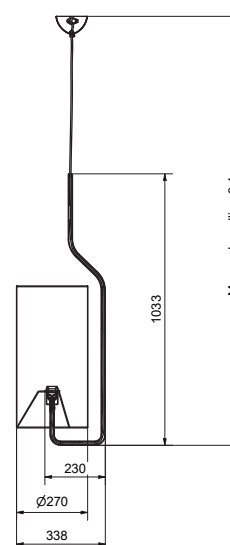

PENSILE

Pensile pendant suspension is a lamp base in metal that is available in different colors. The colors of the suspension are black, blue, green, beige and red.

Item no.	Color	Price SEK
171086-9479745-861410	Black/grey	4 060.00
1710200-9479745-861410	Antracite/blue	4 060.00
1710202-9479745-861410	Sand/white	4 060.00
1710277-9479745-861410	Red/red	4 060.00
1710282-9479745-861410	Green/green	4 060.00

Item no.	1710
Category	Pendant
Material	Metal/textile
Cord length	3,4 m
Mounting	Ceiling hook
Dimmable function	Yes, on/off
Voltage	230V/12V
Socket	E27
Wattage max	20 W
Classification	Class II
IP Class	IP20
Height mm	1058
Diameter mm	270
Light source included	Yes
Recommended light source	10W, LED 2700K DIM