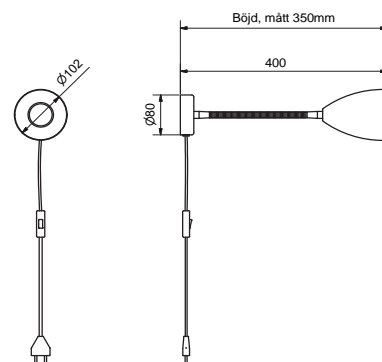

TROTSIG

Trotsig is a classic and yet unique lamp that with its flexible arm can be bent in all directions, creating a pleasant reading light.

Design Joakim Fihn

Item no.	Color	Price SEK
517307-874904	Black	1 094.00
517336-874904	White	1 094.00
5173107-874904	Oxide	1 214.00
5173155-874904	Oxide grey	1 214.00

Item no.	5173
Category	Wall lamp
Material	Metal
Switch	on cord
Cable length	2 m
Dimmable function	No
Voltage	230V
Socket	GU10
Wattage max	8W
Classification	Class I
IP Class	IP20
Width mm	400
Light source included	Yes