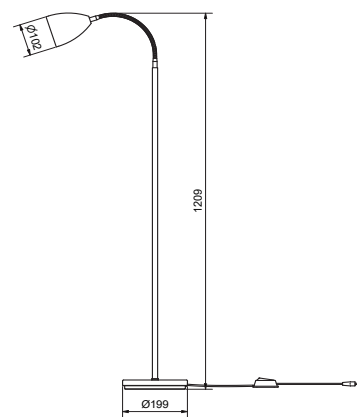

TROTSIG

Trotsig is a classic an yet unique lamp that with its flexible arm can be bent in all directions, creating a pleasnt reading light.

Item no.	3175
Category	Floor lamp
Material	Metal
Switch	on cord
Cable length	2,5 m
Dimmable function	No
Voltage	230V
Socket	E27
Wattage max	8 W
Classification	Class II
IP Class	IP20
Height mm	1170 - 1475
Light source included	No

Item no.	Color	Price SEK
317507	Black	2 054.00
317536	White	2 054.00
3175107	Oxide	2 134.00
3175155	Oxide grey	2 134.00