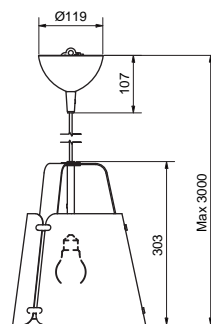

FOLD

Unique details and materials make Fold an advanced product. Casted fittings and pushed details defines solid craftsmanship to express the idea of metal embracing the light.

Item no.	1433
Category	Pendant
Material	Metal
Cord length	3 m
Mounting	Ceiling hook
Dimmable function	Yes
Voltage	230V/12V
Socket	E27
Wattage max	40 W
Classification	Class II
IP Class	IP20
Height mm	303
Diameter mm	275
Light source included	Yes
Recommended light source	10W, LED 2700K DIM

Item no.	Color	Price SEK
1433210-861410-875301	Antracite/white	3 261.00
1433214-861410-875301	Antracite/sand	3 261.00
1433219-861410-875301	Antracite/concrete	3 261.00