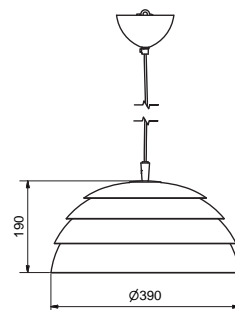

COVETTO

Metal shade that provides excellent downlight and the light along the sides accentuates lamp beautiful shape.

Item no.	1023
Category	Pendant
Material	Metal
Cord length	3 m
Mounting	Ceiling hook
Dimmable function	Yes
Voltage	230V/12V
Socket	E27
Wattage max	75 W
Classification	Class II
IP Class	IP20
Height mm	190
Diameter mm	390
Light source included	Yes
Recommended light source	10W, LED 2700K DIM

Item no.	Color	Price SEK
102336-861410-875301	White	2 301.00