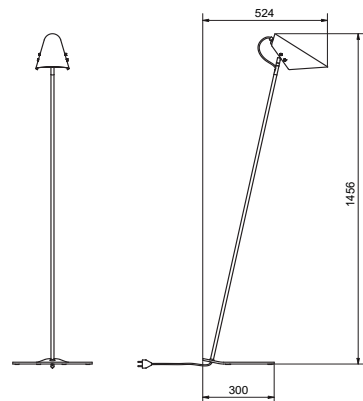

VINCENT

Vincent has been updated and given a more modern touch and carefully selected details. The design is both Scandinavian, solid and exciting. With a new switch on lamp head, textile cord and without details in chrome. With new colors adapted to how we decorate our homes today.

Item no.	Color	Price SEK
313486-861410	Black structure	2 639.00
3134272-861410	White structure	2 639.00
3134273-861410	Sand structure	2 639.00
3134274-861410	Concrete structure	2 639.00

Item no.	3134
Category	Floor lamp
Material	Metal
Switch	on lamp base
Cable length	3 m
Dimmable function	No
Voltage	230V
Socket	E27
Wattage max	42 W
Classification	Class II
IP Class	IP20
Height mm	1456
Light source included	10W 2700K E27 DIM