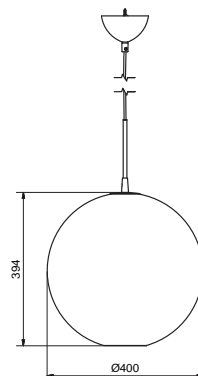

CAPO

Capo is a classic pendant with a generous opal glass and details in black with a black cord.

Item no.	1285
Category	Pendant
Material	Glass
Cord length	3 m textile
Mounting	Ceiling hook
Dimmable function	Yes
Voltage	230V/12V
Socket	E27
Wattage max	75 W
Classification	Class II
IP Class	IP20
Height mm	394
Diameter mm	400
Light source included	Yes
Recommended light source	10W, LED 2700K DIM

Item no.	Color	Price SEK
128586389-861410-875301	Black/opal	2 853.00