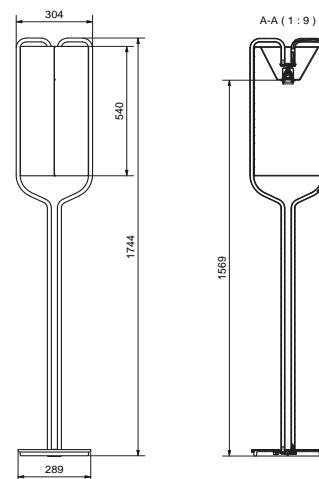

FUSE

Fuse floor lamp is a lamp in metal that is available in different colors; black structure, azurite, green, sand structure and dark red. This model has a height of 174,4 cm and the foot has a diameter of 28,9 cm. It has a black cord and E27 socket.

Item no.	3711
Category	Floor lamp
Material	Metal/textile
Switch	On/off
Cable length	2,4 m
Dimmable function	No
Voltage	230V
Socket	E27
Wattage max	20 W
Classification	Class II
IP Class	IP20
Height mm	1774
Diameter mm	289
Light source included	Yes
Recommended light source	E27 10W 2700K

Item no.	Color	Price SEK
371186-9479742-861410	Black/grey	5 437.00
3711200-9479743-861410	Azurite/blue	5 437.00
3711202-9479745-861410	Sand/white	5 437.00
3711277-9479740-861410	Red/red	5 437.00
3711282-9479741-861410	Green/green	5 437.00