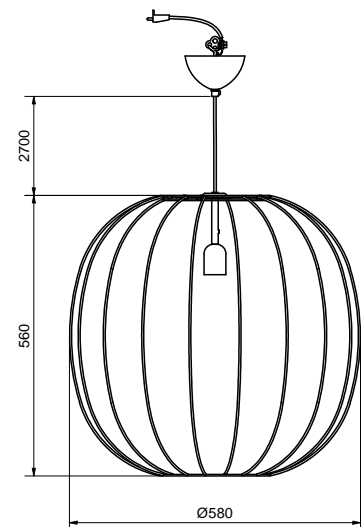

herstal

18 procent rabatt ska dras på angivna priser