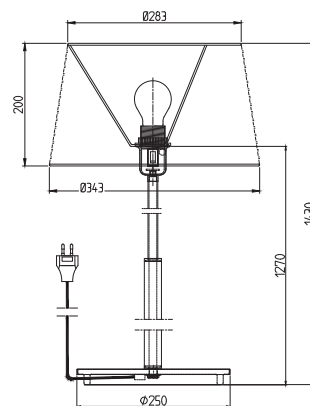

PARK

Park is an elegant family well suited for hotel rooms.

Item no.	3218
Category	Floor lamp
Material	Metal/textile
Switch	on lamp holder
Cable length	3 m
Dimmable function	No
Voltage	230V
Socket	E27
Wattage max	100 W
Classification	Class II
IP Class	IP20
Height mm	1430
Diameter mm	289
Light source included	Yes
Recommended light source	E27 10W 2700K DIM

Item no.	Color	Price SEK
3218296-9836249-861410	Black/black	3 117.00
3218314-9836252-861410	Oak/white	3 117.00