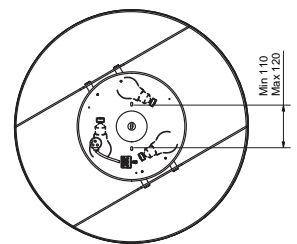

COLTON

With industrial design. Colton matches a more modern and Scandinavian interior. The head and the stand of the luminaire are flexible to give optimal direct light.

Design: Joakim Fihn

Item no.	4057
Category	Table lamp
Material	Metal
Switch	On shade
Cord length	3 m
Dimmable function	Yes
Voltage	230V
Socket	GU10
Wattage max	10W
Classification	Class II
IP Class	IP20
Height mm	433 + 472
Diameter mm	122,5
Light source included	Yes
Recommended light source	GU10