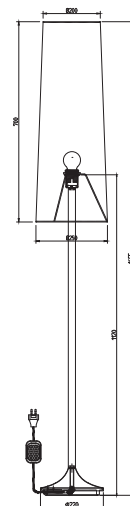

TUBA

Trotsig is a classic an yet unique lamp that with its flexible arm can be bent in all directions, creating a pleasnt reading light.

Item no.	3006
Category	Floor lamp
Material	Metal
Switch	On floor
Cable length	2 m
Dimmable function	No
Voltage	230V
Socket	E27
Wattage max	60 W
Classification	Class II
IP Class	IP20
Height mm	1655
Light source included	10W 2700K E27 DIM

Item no.	Color	Price SEK
300611-9708252-861410	Alu/white	2 541.00