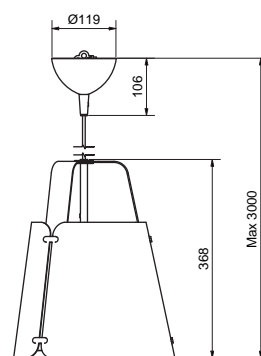

FOLD

Unique details and materials make Fold an advanced product. Casted fittings and pushed details defines solid craftsmanship to express the idea of metal embracing the light.

Item no.	1434
Category	Pendant
Material	Metal
Cord length	3 m
Mounting	Ceiling hook
Dimmable function	Yes
Voltage	230V/12V
Socket	E27
Wattage max	40 W
Classification	Class II
IP Class	IP20
Height mm	333
Diameter mm	368
Light source included	Yes
Recommended light source	10W, LED 2700K DIM

Item no.	Color	Price SEK
1434210-861410-875301	Antracite/white	3 341.00
1434214-861410-875301	Antracite/sand	3 341.00
1434219-861410-875301	Antracite/concrete	3 341.00