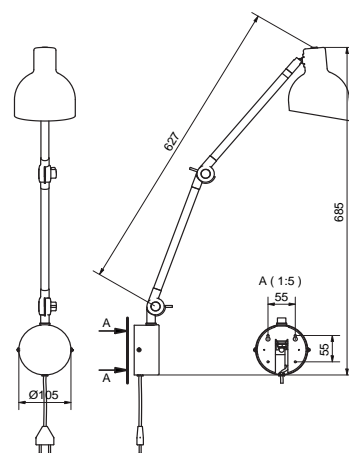

COLTON

With industrial design. Colton matches a more modern and Scandinavian interior. The head and the stand of the luminaire are flexible to give optimal direct light.

Item no.	5057
Category	Wall lamp
Material	Metal
Switch	on shade
Cable length	3 m
Dimmable function	Yes - step dim
Voltage	230V
Socket	GU10
Wattage max	10W
Classification	Class II
IP Class	IP20
Height mm	682
Light source included	Yes
Recommended light source	2800K

Item no.	Color	Price SEK
50570724-861905	Black	3 142.00