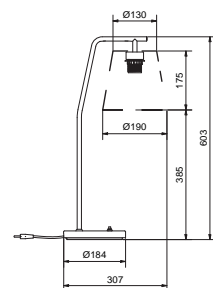

VALIANT

Valiant, a modern lamp with textile shade, in a family that includes floor, wall and table lamps.

Item no.	4080
Category	Table lamp
Material	Metal/textile
Switch	On lamp base
Cord length	3 m
Dimmable function	No
Voltage	230V
Socket	E27
Wattage max	40 W
Classification	Class II
IP Class	IP20
Height mm	603
Diameter mm	190
Light source included	10W 2700K E27 DIM

Item no.	Color	Price SEK
408007-9752249-861410	Black	2 157.00