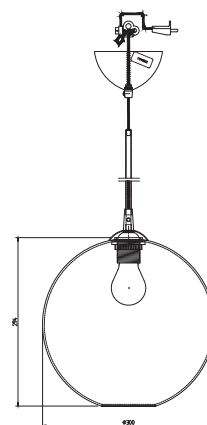

Capo is a classic pendant with a generous opal glass and details in black with a black cord.

Item no.	1260
Category	Pendant
Material	Glass
Cord length	3 m textile
Mounting	Ceiling hook
Dimmable function	Yes
Voltage	230V/12V
Socket	E27
Wattage max	60 W
Classification	Class II
IP Class	IP20
Height mm	188
Diameter mm	200
Light source included	Yes
Recommended light source	875301 10W, LED 2700K DIM

Item no.	Color	Price SEK
126086389-861410-875301	Black/opal	1 141.00

126086389-861410-875301 Black/opal

CAPO

Capo is a classic pendant with a generous opal glass and details in black with a black cord.

Item no.	1262
Category	Pendant
Material	Glass
Cord length	3 m textile
Mounting	Ceiling hook
Dimmable function	Yes
Voltage	230V/12V
Socket	E27
Wattage max	60 W
Classification	Class II
IP Class	IP20
Height mm	241
Diameter mm	250
Light source included	Yes
Recommended light source	875301 10W, LED 2700K DIM

Item no.	Color	Price SEK
126286389-861410-875301	Black/opal	1 181.00

126286389-861410-875301 Black/opal

CAPO

Capo is a classic pendant with a generous opal glass and details in black with a black cord.

Item no.	1264
Category	Pendant
Material	Glass
Cord length	3 m textile
Mounting	Ceiling hook
Dimmable function	Yes
Voltage	230V/12V
Socket	E27
Wattage max	60 W
Classification	Class II
IP Class	IP20
Height mm	300
Diameter mm	300
Light source included	Yes
Recommended light source	875301 10W, LED 2700K DIM

Item no.	Color	Price SEK
126486389-861410-875301	Black/opal	1 421.00

126486389-861410-875301 Black/opal

CAPO

Capo is a classic pendant with a generous opal glass and details in black with a black cord.

Item no.	1284
Category	Pendant
Material	Glass
Cord length	3 m textile
Mounting	Ceiling hook
Dimmable function	Yes
Voltage	230V/12V
Socket	E27
Wattage max	75 W
Classification	Class II
IP Class	IP20
Height mm	342
Diameter mm	350
Light source included	Yes
Recommended light source	10W, LED 2700K DIM