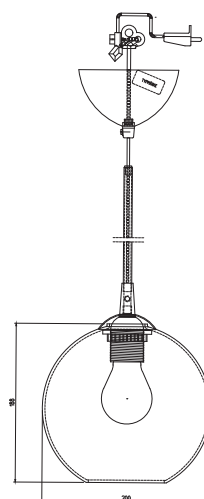

CAPO

Capo is a classic pendant with a generous opal glass and details in black with a black cord.

Item no.	1260
Category	Pendant
Material	Glass
Cord length	3 m textile
Mounting	Ceiling hook
Dimmable function	Yes
Voltage	230V/12V
Socket	E27
Wattage max	60 W
Classification	Class II
IP Class	IP20
Height mm	188
Diameter mm	200
Light source included	Yes
Recommended light source	875301 10W, LED 2700K DIM

Item no.	Color	Price SEK
126086389-861410-875301	Black/opal	1 141.00