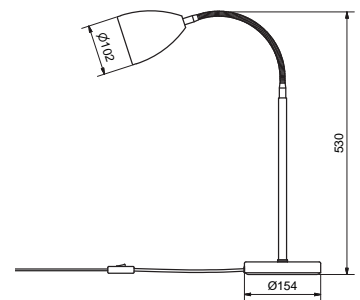

TROTSIG

Trotsig is a classic and yet unique lamp that with its flexible arm can be bent in all directions, creating a pleasant reading light.

Item no.	4172
Category	Table lamp
Material	Metal
Switch	On cord
Cord length	2 m
Dimmable function	Yes
Voltage	230V
Socket	GU10
Wattage max	8 W
Classification	Class II
IP Class	IP20
Height mm	330 - 630
Diameter mm	102
Light source included	Yes

Item no.	Color	Price SEK
417207-874904	Black	1 574.00
417236-874904	Flat white	1 574.00
4172107-874904	Oxide	1 654.00
4172155-874904	Oxide grey	1 654.00

407236-874904 White