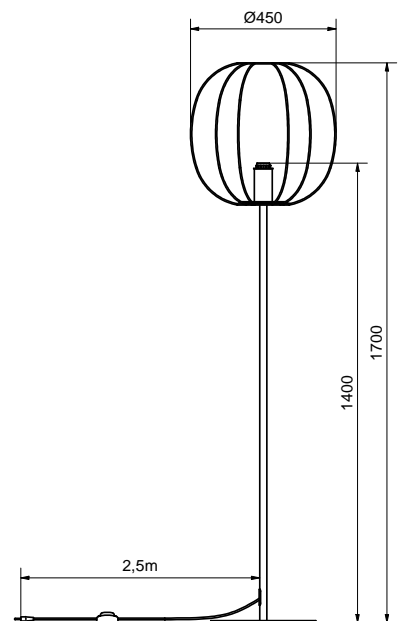

herstal

18 procent rabatt ska dras på angivna priser