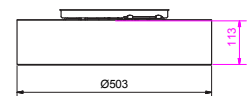

SOFT

Soft textile ceiling lamp gives a soft and comfortable light.

Item no.	2152
Category	Ceiling light
Material	Textile
Mounting	Ceiling hook
Dimmable function	Yes
Voltage	230V
Socket	E27
Wattage max	2x60 W
Classification	Class I
IP Class	IP20
Height mm	141
Diameter mm	503
Light source included	Yes
Recommended light source	10 W 2700K E27 DIM

Item no.	Color	Price SEK
2152248-2x861410-875401	Lin	2 331.00
2152250-2x861410-875401	Grey	2 331.00
2152252-2x861410-875401	White	2 331.00

2152248-2x861410-875401