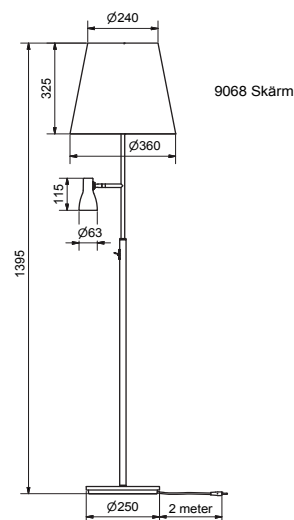

COSTELLO

A sophisticated lamp in a timeless design. The floor lamp is available with or without a dimmable spotlight.

Item no.	3071
Category	Floor lamp
Material	Metal/textile
Switch	On stand
Cable length	3 m
Dimmable function	No
Voltage	230/12V
Socket	E27/GU5,3
Wattage max	75 W/5 W
Classification	Class II
IP Class	IP20
Height mm	1620
Diameter mm	240/340
Light source included	Yes
Recommended light source	10W 2700K E27 DIM

Item no.	Color	Price SEK
307136-9068252-861410	White/white	4 957.00
307107-9068249-861410	Black/black	4 957.00