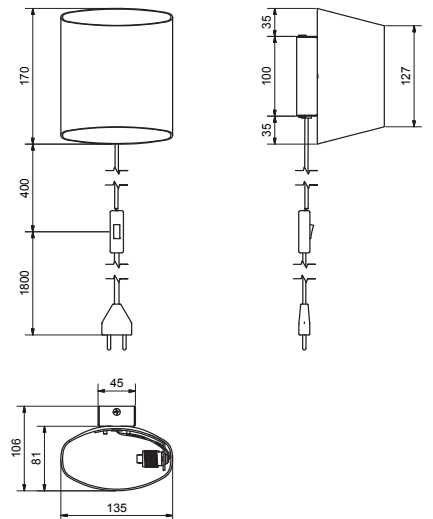

SINNE

Sinne, sits direct to the wall and give a more slim appearance. To give Sinne more personality we have chosen to break up the elliptical shape with allow the fine inside to be visible. The inside is hand painted in a contrasting color to create depth, a more open inviting shape and pleasing tlight effekt.

Item no.	5837
Category	Wall lamp
Material	Metal
Switch	on cord
Cable length	3 m
Dimmable function	No
Voltage	230V
Socket	G9
Wattage max	10W
Classification	Class I
IP Class	IP20
Height mm	170
Widht mm	135
Distance from wall mm	106
Light source included	Yes
Recommended light source	4,4 W 2700K

Item no.	Color	Price SEK
583723424-2x860404	Concrete	1 844.00
583723524-2x860404	Sand	1 844.00
583723624-2x860404	White	1 844.00

583723424-2x860404 Concrete