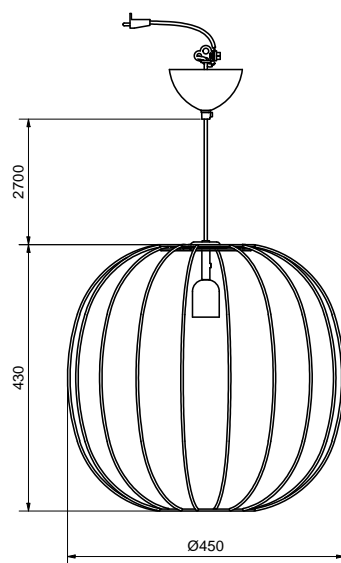

NEO

PRODUCT SPECIFICATION

Item no.	HV1517
Category	Ceiling lamp
Material	Metal/Textile
Mounting	Ceiling
Cord length	2,5 m
Dimmable function	Yes
Voltage	230V
Socket	E27
Wattage max	20
Energy Class	A++ - A
Classification	☐
IP Class	IP20
Height mm	450
Ø mm	430
Product weight kg	6,1
Light source included	Yes
Lumen	265 lm

Item no.	Color	Price SEK
HV1517245-861410-875301	White/white	2 821.00
HV1517268-861410-875301	Grey/(grey)	2 821.00