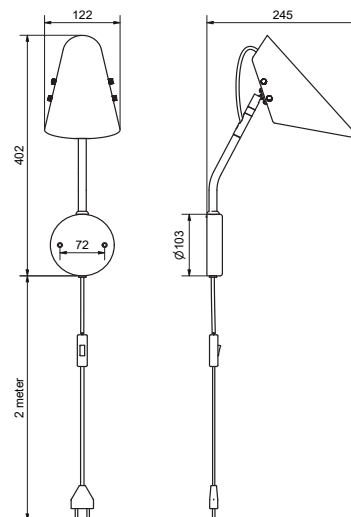

566686-861410 Black structure

5666272-861410 White structure

5666273-861410 Sand structure

5666274-861410 Concrete structure

NEO

PRODUCT SPECIFICATION

Item no.	HV1517
Category	Ceiling lamp
Material	Metal/Textile
Mounting	Ceiling
Cord length	2,5 m
Dimmable function	Yes
Voltage	230V
Socket	E27
Wattage max	20
Energy Class	A++ - A
Classification	☐
IP Class	IP20
Height mm	450
Ø mm	430
Product weight kg	6,1
Light source included	Yes
Lumen	265 lm