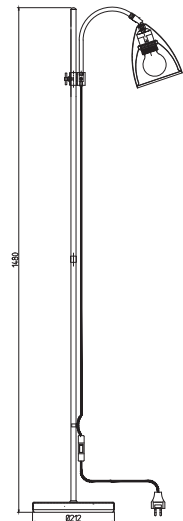

Item no.	3709
Category	Floor lamp
Material	Metal/textile
Switch	On/off
Cable length	2,7 m
Dimmable function	No
Voltage	230V
Socket	E27
Wattage max	20 W
Classification	Class II
IP Class	IP20
Height mm	1786
Diameter mm	289
Light source included	Yes
Recommended light source	E27 10W 2700K

Item no.	3023
Category	Floor lamp
Material	Metal
Switch	on shade
Cable length	2 m
Dimmable function	No
Voltage	230V
Socket	E27
Wattage max	60 W
Classification	Class II
IP Class	IP20
Height mm	1480
Diameter mm	
Light source included	Yes
Recommended light source	10W 2700K E27 DIM

Item no.	Color	Price SEK
302307-861410	Black	2 238.00
302336-861410	White	2 238.00

302307-861410 Black

302336-861410 White

TROTSIG

Trotsig is a classic an yet unique lamp that with its flexible arm can be bent in all directions, creating a pleasnt reading light.

Item no.	3175
Category	Floor lamp
Material	Metal
Switch	on cord
Cable length	2,5 m
Dimmable function	No
Voltage	230V
Socket	E27
Wattage max	8 W
Classification	Class II
IP Class	IP20
Height mm	1170 - 1475
Light source included	No