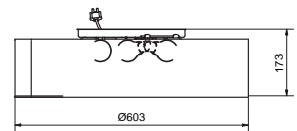

COLTON

With industrial design. Colton matches a more modern and Scandinavian interior. The head and the stand of the luminaire are flexible to give optimal direct light.

Design: Joakim Fihn

Item no.	4057
Category	Table lamp
Material	Metal
Switch	On shade
Cord length	3 m
Dimmable function	Yes
Voltage	230V
Socket	GU10
Wattage max	10W
Classification	Class II
IP Class	IP20
Height mm	433 + 472
Diameter mm	122,5
Light source included	Yes
Recommended light source	GU10