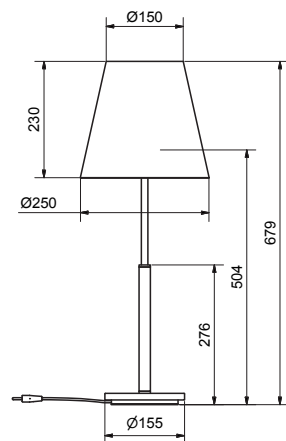

COSTELLO

A sophisticated lamp in a timeless design.

Design: Joakim Fihn

Item no.	4069
Category	Table lamp
Material	Metal/textile
Switch	On shade
Cord length	3 m
Dimmable function	Yes
Voltage	230V
Socket	E27
Wattage max	60 W
Classification	Class II
IP Class	IP20
Height mm	679
Diameter mm	250
Light source included	Yes
Recommended light source	10W 2700K E27 DIM

Item no.	Color	Price SEK
406936-9067252-861410	White/white	1 877.00
406907-9067249-861410	Black/black	1 877.00