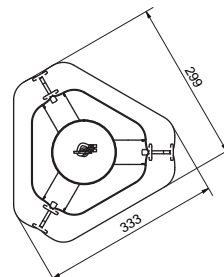

FOLD

Unique details and materials make Fold an advanced product. Casted fittings and pushed details defines solid craftsmanship to express the idea of metal embracing the light.

Item no.	1434
Category	Pendant
Material	Metal
Cord length	3 m
Mounting	Ceiling hook
Dimmable function	Yes
Voltage	230V/12V
Socket	E27
Wattage max	40 W
Classification	Class II
IP Class	IP20
Height mm	333
Diameter mm	368
Light source included	Yes
Recommended light source	10W, LED 2700K DIM

Item no.	Color	Price SEK
1434210-861410-875301	Antracite/white	3 341.00
1434214-861410-875301	Antracite/sand	3 341.00
1434219-861410-875301	Antracite/concrete	3 341.00