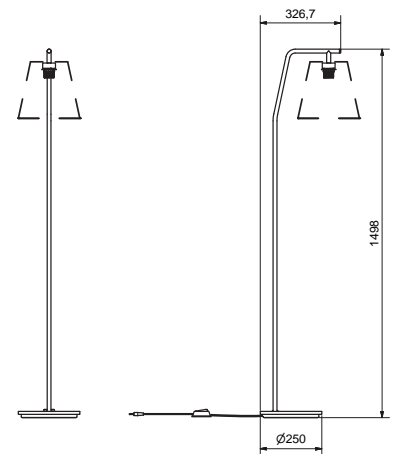

VALIANT

Valiant, a modern lamp with textile shade, in a family that includes floor, wall and table lamp.

Item no.	3080
Category	Floor lamp
Material	Metal/textile
Switch	on cord
Cable length	3 m
Dimmable function	No
Voltage	230V
Socket	E27
Wattage max	40 W
Classification	Class II
IP Class	IP20
Height mm	1498
Light source included	10W 2700K E27 DIM

Item no.	Color	Price SEK
308007-9753249-861410	Black	2 957.00

308007-9753249-861410