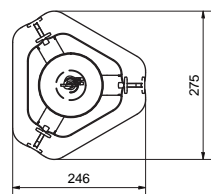

FOLD

Unique details and materials make Fold an advanced product. Casted fittings and pushed details defines solid craftsmanship to express the idea of metal embracing the light.

Item no.	1433
Category	Pendant
Material	Metal
Cord length	3 m
Mounting	Ceiling hook
Dimmable function	Yes
Voltage	230V/12V
Socket	E27
Wattage max	40 W
Classification	Class II
IP Class	IP20
Height mm	303
Diameter mm	275
Light source included	Yes
Recommended light source	10W, LED 2700K DIM

Item no.	Color	Price SEK
1433210-861410-875301	Antracite/white	3 261.00
1433214-861410-875301	Antracite/sand	3 261.00
1433219-861410-875301	Antracite/concrete	3 261.00