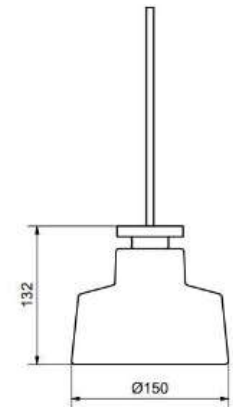

Socket	GU10
Class	KL II
IP Class	20
Max watt	-
Kelvin	-
Height	140
Width	-
Length	-
Diameter	150
Lumen	-
Cable color	VIT
Cable length	2.8
Dimable	JA

BELID LIGHTING GROUP.

herstal