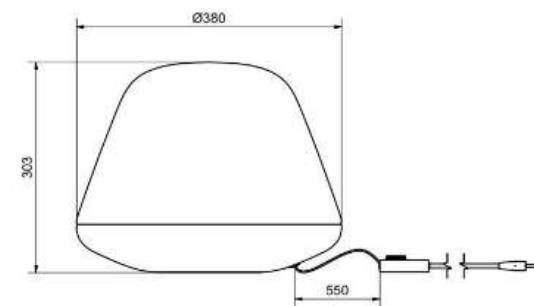

Socket	E27
Class	KL II
IP Class	20
Max watt	10
Kelvin	-
Height	303
Width	-
Length	-
Diameter	380
Lumen	-
Cable color	SVART
Cable lenght	2.3
Dimable	JA
Light source included	No