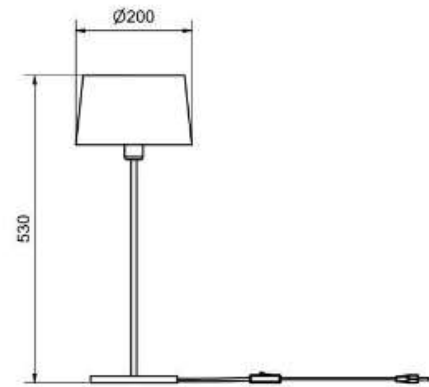

Socket	E14
Class	KL II
IP Class	20
Max watt	40
Kelvin	-
Height	530
Width	-
Length	-
Diameter	200
Lumen	-
Cable color	VIT
Cable lenght	2
Dimable	NEJ