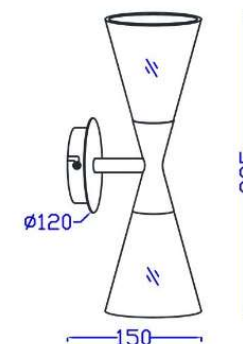

Socket	E14
Class	KL II
IP Class	20
Max watt	25
Kelvin	-
Height	320
Width	-
Length	-
Diameter	105
Lumen	-
Cable color	SVART
Cable lenght	2
Dimable	JA