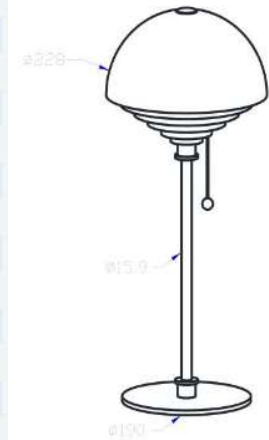

Socket	E27
Class	KL II
IP Class	20
Max watt	40
Kelvin	-
Height	520
Width	-
Length	-
Diameter	230
Lumen	-
Cable color	VIT
Cable lenght	2
Dimable	NEJ