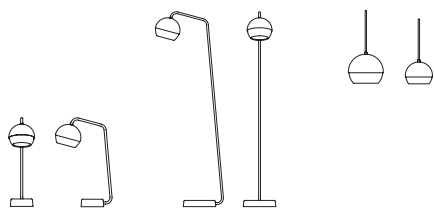

RAY

Designed by PETER LINSSON

20% rabatt ska dras av på angivna priser

SKU no.	Ray	SEK Price Ex. VAT	SEK Incl. 25% VAT
02501	Small Pendant - White	1.098	1.373
02502	Small Pendant - Black	1.098	1.373
02503	Medium Pendant - White	1.650	2.063
02504	Medium Pendant - Black	1.650	2.063
02511	Wall Lamp - White	2.202	2.753
02512	Wall Lamp - Black	2.202	2.753
02521	Table Lamp - White	2.754	3.443
02522	Table Lamp - Black	2.754	3.443
02531	Floor Lamp - White	4.410	5.513
02532	Floor Lamp - Black	4.410	5.513

Top: Steel
Finish: White or Black Painted
Shade: FSC Certified Oak, Natural Lacquered

Wattage: Max 3.5W LED / Energy Saving Only
Socket: GU9
Wire Length: 2 m White or Black Textile (European)
Light Bulb: Included

Small Pendant Ø: 119 mm
Colli Box: H 21 x L 14 x D 13 cm **Weight Gross/Net:** 1 / 1 kg

Medium Pendant Ø: 153 mm
Colli Box: H 30 x L 20 x D 20 cm **Weight Gross/Net:** 1 / 1 kg

Wall Lamp H: 318 mm D: 172 mm
Colli Box: NA **Weight Gross/Net:** 2 / 2 kg

Table Lamp H: 401 mm D: 225 mm
Colli Box: H 44 x L 24 x D 13 cm **Weight Gross/Net:** 3 / 2 kg

Floor Lamp H: 1254 mm Ø (Sphere): 153 mm
Colli Box: NA **Weight Gross/Net:** 5.5 / 5 kg

HS Code: 9405 10 91
Country of Origin: Poland