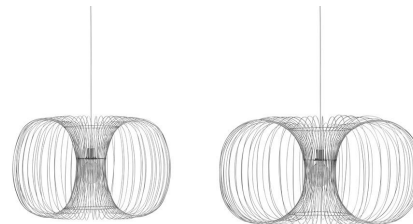

**Cap Table Lamp EU**

Coll: 1  
Size & Weight: H: 50 x Ø: 28 cm - 3,7 kg  
Packing: Brown Box - H: 49 x L: 34 x D: 32 cm - 3,9 kg  
M3: 0,0533  
Material: Steel  
Light Source: EU E27 (big socket). Bulb is not included. Low-energy 8 Watt bulbs are recommended.

*Contract Price*

SEK 2.912,00

Design: Simon Legald, 2022  
Duty Code: 9405199090  
Made in: China  
Construction: Coil is a voluminous lamp, which has a rounded rectangle shape created by curved stainless-steel wires.  
Maintenance: Clean with a damp cloth.