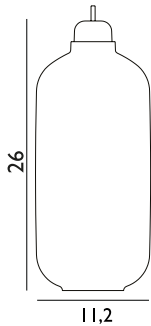

Amp Lamp Large EU

Colli: 1
Size & Weight: H: 26 x Ø: 12 cm - 1,1 kg
Packing: Gift Box - H: 51 x L: 17,5 x D: 18 cm - 1,5 kg
Colli Box: H: 42,6 x L: 17,5 x D: 16,5 cm
M3: 0,0123
Material: Glass, Marble
Light Source: EU E14 2W bulbs (LED). All Bulbs can be purchased separately.

Contract Price
SEK 1.200,00