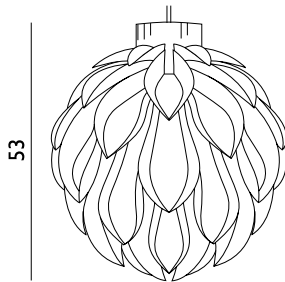

20% rabatt ska dras av på angivna priser

NORM 12

Design: Simon Karkov, 2012
Duty Code: 9405199090
Made in: Denmark
Construction: Norm 12 is a self-assembly lamp shade (manual included).
Socket and cord are sold separately.
Maintenance: Norm 12 can be cleaned with a duster.

51

Norm 12 Lamp Large

Colli: 6
Size & Weight: H: 53 x Ø: 51 cm - 1,2 kg
Packing: Gift Box - H: 4,5 x L: 43 x D: 32 cm - 1,4 kg
Colli Box: H: 27 x L: 37 x D: 28 cm - 6,8 kg
M3: 0,028
Material: Lamp Shade Foil
Light Source: Low-energy 9 Watt bulbs are recommended.

Contract Price
SEK 1.084,00

504040
White