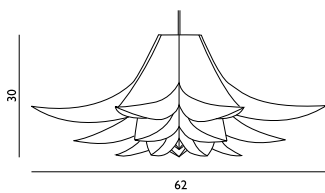

Norm 06 Lamp Medium

Colli: 6
Size & Weight: H: 30 x Ø: 62 cm - 0,5 kg
Packing: Gift Box - H: 3 x L: 42 x D: 29 cm - 0,8 kg
Colli Box: H: 17 x L: 43 x D: 31 cm - 5,2 kg
M3: 0,0227
Material: Lamp Shade Foil
Light Source: Low-energy 9 Watt bulbs are recommended.

Contract Price
SEK 740,00