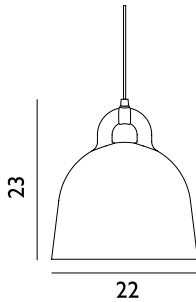

Design: Andreas Lund & Jacob Rudbeck, 2012
Duty Code: 9405199090
Made in: China
Construction: Bell Lamp in White and Black version have matching cords and canopies. Bell Lamp Sand has a brown cord and white canopy. Bell Lamp Grey has a black cord and canopy. Delivered with 4 m textile cord.
Maintenance: Clean with damp cloth.

Bell Lamp X-Small EU			<i>Contract Price</i>
Collis: I			SEK 2.340,00
Size & Weight: H: 23 x Ø: 22 cm - 1,5 kg			
Packing: Brown Box - H: 33 x L: 28 x D: 28 cm - 2 kg			
M3: 0,0259			
Material: Aluminum			
Light Source: G9 Halogen (not included). 20 Watt bulbs are recommended.			
502082 White	502090 Black	502098 Sand	502107 Grey