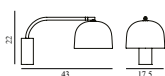

Grant Wall Lamp 43cm EU

Colli: 1
Size & Weight: H: 22 x D: 43 x Ø: 17,5 cm - 1,5 kg
Packing: Brown Box - H: 46,5 x L: 30 x D: 24,5 cm - 2,5 kg
M3: 0,0342
Material: Steel, Granite
Light Source: LED 4kWh/10.000h. Bulb is included.

Contract Price
SEK 3.712,00