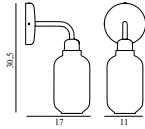

20% rabatt ska dras av på angivna priser

Contract Price
SEK 1.200,00

605741
Matt /
White

Amp Wall Lamp EU

Colli: 1
Size & Weight: H: 30 x W: 17 x D: 11 cm - 0,67 kg
Packing: Gift Box - H: 41 x L: 19 x D: 21,5 cm - 1 kg
Material: Glass, marble and powder coated metal.
Light Source: EU E14 2W bulbs (LED) recommended. All Bulbs can be purchased separately.

Contract Price
SEK 1.884,00

502230
Smoke /
Black

502231
Gold /
Green