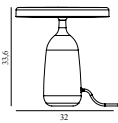

Eddy Table Lamp EU		<i>Contract Price</i>			
Colli:	1	SEK 6.000,00			
Size & Weight:	H: 33,6 x Ø: 32 cm - 7,8 kg				
Packing:	Brown Box - H: 44 x L: 43 x D: 43 cm - 12 kg				
M3:	0,0814				
Material:	Pressed Steel, Marble				
Light Source:	LED chip (not replaceable). Light source power - 16,5W. LED life span - 25000hrs.				
	502172 White		502173 Grey		502174 Black