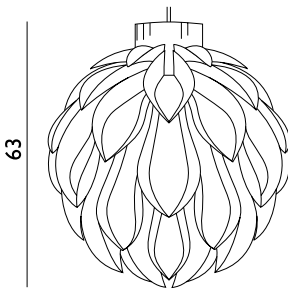

60

Norm 12 Lamp X-Large

Colli: 6
Size & Weight: H: 63 x Ø: 60 cm - 0,8 kg
Packing: Gift Box - H: 4 x L: 36 x D: 26,5 cm - 1 kg
Material: Lamp Shade Foil
Light Source: Low-energy 9 Watt bulbs are recommended.

Contract Price
SEK 1.312,00

504045
White

NORM 69

Design: Simon Karkov, 1969
Awards: Formlandprisen 2002, Denmark & Imm Cologne - Best Item
2003, Germany
Duty Code: 9405199090
Made in: Denmark
Construction: Norm 69 is a self-assembly lamp shade (manual included).
Socket and cord are sold separately.
Maintenance: Norm 69 can be cleaned with a duster.