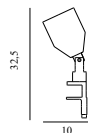

20% rabatt ska dras av på angivna priser

KLIP LAMP EU

Design: Simon Legald, 2022
Duty Code: 9405199090
Made in: China

Construction: Klip Lamp consists of a base and a conical shade in powder-coated steel, which are held together by a 360° turning joint, making it possible to adjust the light in any given direction. The Klip Lamp has an elegant clip that can easily be attached to any surface by tightening the small knob at the bottom. The clip is equipped with discreet silicone pads, ensuring soft and gentle attachment. The black and green lamp comes with a black cord and the white and grey-colored lamp comes with a white cord. Klip Wall Lamp consists of a base and a conical shade in powder-coated steel, which are held together by a 350° turning joint, making it possible to adjust the light in any given direction. The black and green lamp comes with a black cord and the white and grey-colored lamp comes with a white cord.

Maintenance: Clean with a damp cloth.

Klip Lamp EU		Contract Price	
Colli:	1	SEK	1.600,00
Size & Weight:	H: 32,5 x W: 10 cm - 0,74 kg		
Packing:	Gift Box - H: 24,6 x L: 11,2 x D: 11,2 cm - 1,2 kg		
Colli Box:	H: 26 x L: 57,5 x D: 23,5 cm - 9,2 kg		
M3:	0,035 l		
Material:	Powder-coated steel		
Color:	White, Warm Grey, Green, Black		
Light Source:	EU E14 (small socket). 0,5W bulbs (LED) are recommended		
	605790 White		605791 Warm Grey
	605792 Green		605793 Black