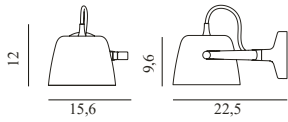

20% rabatt ska dras av på angivna priser

Tub Wall Lamp EU

Colli: 1
Size & Weight: H: 9,6 x L: 22,5 x Ø: 13,2 cm - 0,7 kg
Packing: Brown Box - H: 22 x L: 30 x D: 22 cm - 1,4 kg
Material: Lacquered or powder coated aluminum
Color: Brushed aluminum, Black, White
Light Source: 2 pcs. G9 4W 240V LED bulbs recommended.