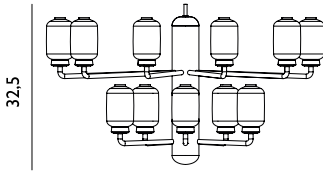

62,5

Amp Chandelier Small EU

Colli: 1
Size & Weight: H: 32,5 x Ø: 62,5 cm - 6,5 kg
Packing: Brown Box - H: 44 x L: 69,5 x D: 68,5 cm - 9,5 kg
M3: 0,1742
Material: Glass, Marble
Light Source: Comes with 15 bulbs (G4 (LED)). All Bulbs can also be purchased separately. The Amp Chandelier is non-dimmable.

Contract Price
SEK 8.112,00

502076
Smoke /
Black

502077
Gold /
Green

502078
White /
White