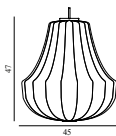

Phantom Lamp Small
Colli: 1
Size & Weight: H: 47 x Ø: 45 cm - 1,5 kg
Packing: Brown Box - H: 56 x L: 56 x D: 53,5 cm - 5 kg
Material: Environmental Flame-retardant Resin and Steel Frame.
Light Source: E27 socket. Bulb is not included. 13W LED/1520 Lumen is recommended. Bulb size must not be larger than L:11 cm x Ø:6cm Color temperature: 2700 K
Production time: 1 week

Contract Price
SEK 6.000,00