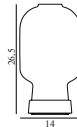

## Amp Table Lamp EU

Colli: 1  
Size & Weight: H: 26,5 x Ø: 14 cm - 1,5 kg  
Packing: Gift Box - H: 48 x L: 20,5 x D: 20,5 cm - 2,4 kg  
Colli Box: H: 47 x L: 20,5 x D: 20,5 cm  
M3: 0,0198  
Material: Glass, Marble  
Light Source: EU E14 2W bulbs (LED). All Bulbs can be purchased separately.

## Amp Table Lamp Brass EU

Colli: 1  
Size & Weight: H: 26,5 x Ø: 14 cm - 1,5 kg  
Packing: Gift Box - H: 48 x L: 20,5 x D: 20,5 cm - 1,9 kg  
Material: Glass, Brass  
Light Source: EU E14 2W bulbs (LED). All Bulbs can be purchased separately.