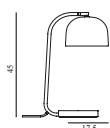

Grant Table Lamp EU

Colli: 1
Size & Weight: H: 45 x Ø: 17,5 cm - 2,5 kg
Packing: Brown Box - H: 51,5 x L: 30 x D: 24,5 cm - 4,5 kg
M3: 0,0379
Material: Steel, Granite
Light Source: LED 4kWh/10.000h. Bulb is included.

Contract Price
SEK 3.428,00