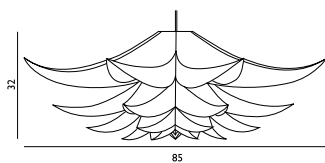

Norm 06 Lamp Large

Colli: 6
Size & Weight: H: 32 x Ø: 85 cm - 1 kg
Packing: Gift Box - H: 2,5 x L: 43,5 x D: 29 cm - 1,3 kg
Colli Box: H: 17 x L: 45 x D: 32 cm - 6,5 kg
M3: 0,0245
Material: Lamp Shade Foil
Light Source: Low-energy 9 Watt bulbs are recommended.

Contract Price
SEK 972,00