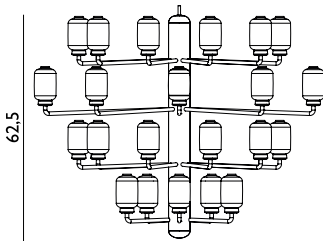

85

Amp Chandelier Large EU

Colli: 1
Size & Weight: H: 62,5 x Ø: 85 cm - 11,3 kg
Packing: Brown Box - H: 70 x L: 89 x D: 87 cm - 14,2 kg
M3: 0,5283
Material: Glass, Marble
Light Source: Comes with 35 bulbs (G4 (LED)). All Bulbs can also be purchased separately. The Amp Chandelier is non-dimmable.

Contract Price
SEK 16.228,00

502079
Smoke /
Black

502080
Gold /
Green

502081
White /
White