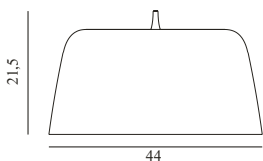

Tub Lamp Ø44 EU

Colli: 1
Size & Weight: H: 21,5 x Ø: 44 cm - 1,8 kg
Packing: Brown Box - H: 34 x L: 55 x D: 55 cm - 5,5 kg
Material: Lacquered or powder coated aluminum
Color: Brushed aluminum, Black, White
Light Source: E27 Ø60 or Ø80 8W 120V LED bulb recommended. Canopy measurements: H6,5 cm x Ø9,3 cm

Contract Price
SEK 4.456,00