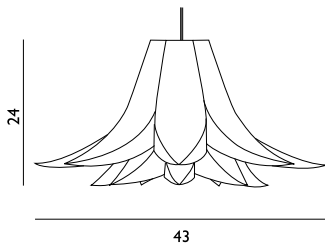

Norm 06 Lamp Small

Colli: 6
Size & Weight: H: 24 x Ø: 43 cm - 0,3 kg
Packing: Gift Box - H: 2,5 x L: 41 x D: 25 cm - 0,5 kg
Colli Box: H: 17 x L: 41 x D: 27 cm - 3,4 kg
M3: 0,0188
Material: Lamp Shade Foil
Light Source: Low-energy 9 Watt bulbs are recommended.

Contract Price
SEK 628,00