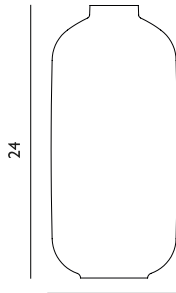

### Amp Lamp Glass Small

Colli: I  
Size & Weight: H: 13 x Ø: 14 cm - 0,3 kg  
Material: Glass

Contract Price  
SEK 484,00

 502070 White	 502131 Smoke	 502132 Gold	 607805 Matt / White
---	---	---	---

### Amp Lamp Glass Large

Colli: I  
Size & Weight: H: 22 x Ø: 12 cm - 0,4 kg  
Packing: Brown Box - H: 35,5 x L: 18,5 x D: 19 cm - 0,8 kg  
M3: 0,0102  
Material: Glass

Contract Price  
SEK 484,00

 502071 White	 502133 Smoke	 502134 Gold	 607806 Matt / White
---	---	---	---