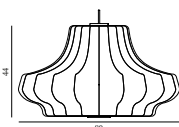

Contract Price  
 SEK 6.000,00

505038  
 EU

605970  
 US

605972  
 AU

**Phantom Lamp Medium**  
 Colli: 1  
 Size & Weight: H: 44 x Ø: 80 cm - 4,2 kg  
 Packing: Brown Box - H: 54 x L: 92 x D: 72 cm  
 Material: Environmental Flame-retardant Resin and Steel Frame.  
 Light Source: E27 socket. Bulb is not included. 13W LED/1520 Lumen is recommended. Bulb size must not be larger than L:11 cm x Ø:6cm Color temperature: 2700 K  
 Production time: 1 week