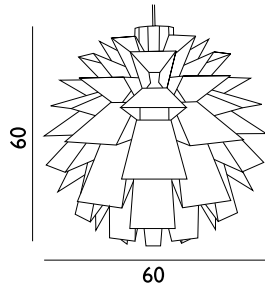

Norm 69 Lamp X-Large
Colli: 6
Size & Weight: H: 60 x Ø: 60 cm - 1,3 kg
Packing: Gift Box - H: 4 x L: 47 x D: 32 cm - 1,5 kg
Colli Box: H: 41 x L: 34 x D: 47,5 cm - 9,5 kg
M3: 0,0662
Material: Lamp Shade Foil
Light Source: Low-energy 9 Watt bulbs are recommended.

Contract Price
SEK 1.372,00

501005
White