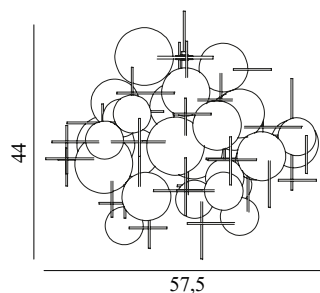

Bau Lamp Small EU

Colli: 1
Size & Weight: H: 44 x L: 57,5 cm - 1,7 kg
Packing: Gift Box - H: 20 x L: 28 x D: 14,5 cm - 2,2 kg
Material: Linden Wood Veneer
Light Source: EU E27 (big socket). Low-energy 9 Watt bulbs are recommended.

Contract Price
SEK 1.772,00

503012
Nature