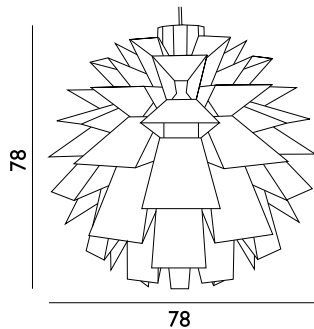

Norm 69 Lamp XX-Large
Colli: 4
Size & Weight: H: 78 x Ø: 78 cm - 1,8 kg
Packing: Gift Box - H: 4 x L: 47 x D: 32 cm - 2 kg
Colli Box: H: 41 x L: 28 x D: 47,5 cm
M3: 0,0545
Material: Lamp Shade Foil
Light Source: Low-energy 9 Watt bulbs are recommended.

Contract Price
SEK 2.400,00

501007
White

PHANTOM

Design: Simon Legald, 2018
Duty Code: 9405199090
Made in: China

Construction: The lamp is made by spraying thin threads of flame-retardant resin on a steel frame. Many layers of threads will make the full lampshade, like a silkworm makes its cocoon.