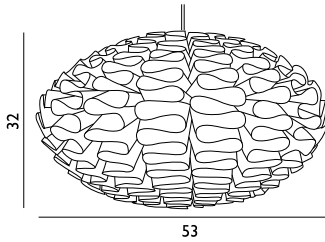

Design: Britt Kornum, 2003
Awards: Formland Prisen 2003, Danmark & Imm Cologne 2004 –
nominated Best Detail, Germany
Duty Code: 9405199090
Made in: Denmark
Construction: Norm 03 is a self-assembly lamp shade (manual included).
Socket and cord are sold separately.
Maintenance: Norm 03 can be cleaned with a duster.

Norm 03 Lamp Small

Colli: 6
Size & Weight: H: 32 x Ø: 53 cm - 1,1 kg
Packing: Gift Box - H: 6,5 x L: 40 x D: 28 cm - 1,3 kg
Colli Box: H: 41 x L: 30 x D: 41 cm
M3: 0,0504
Material: Lamp Shade Foil
Light Source: Low-energy 9 Watt bulbs are recommended.

Contract Price
SEK 1.028,00

NORM 06

Design: Simon Karkov, 2006
Duty Code: 9405199090
Made in: Denmark
Construction: Norm 06 is a self-assembly lamp shade (manual included).
Socket and cord are sold separately.
Maintenance: Norm 06 can be cleaned with a duster.