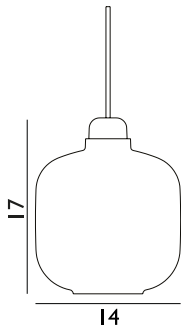

Design: Simon Legald, 2014

Duty Code: 9405199090

Made in: China

Construction: Table lamps with gold glass are provided with a 2 m green textile cord with a switch. Pendants with gold glass are provided with 4 m green textile cord and a black ceiling canopy. Tables lamps with smoke glass are provided with a 2 m black textile cord with a switch. Pendants with smoke glass are provided with a 4 m black textile cord and a black canopy. Table lamps with white glass are provided with a 2 m white textile cord with a switch. Pendants with white glass are provided with 4 m white textile cord and a white ceiling canopy. The Amp wall lamp comes with a canopy in powder coated metal and is delivered with a 2-meter power cord. The Amp wall lamp can be installed directly to the power outlet (hardwired) or using the included power cord. The switch is located on the base.

Maintenance: Clean with damp cloth. Avoid the use of all-purpose cleaners and other degreasing detergents.

Amp Lamp Small EU

Colli: 1
Size & Weight: H: 17 x Ø: 14 cm - 0,6 kg
Packing: Gift Box - H: 33,7 x L: 19,4 x D: 19,2 cm - 1 kg
Material: Glass, Marble
Light Source: EU E14 2W bulbs (LED). All Bulbs can be purchased separately.

Contract Price
SEK 1.200,00