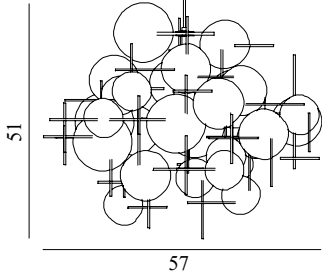

20% rabatt ska dras av på angivna priser

Bau Lamp Large EU

Colli: 1
Size & Weight: H: 51 x L: 57 cm - 2 kg
Packing: Gift Box - H: 20 x L: 28 x D: 14,5 cm - 2,5 kg
Material: Linden Wood Veneer
Light Source: EU E27 (big socket). Low-energy 9 Watt bulbs are recommended.

Contract Price
SEK 2.228,00

503013
Nature