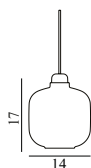

Design: Simon Legald, 2014

Duty Code: 9405199090

Made in: China

Construction: Table lamps with gold glass are provided with a 2 m green textile cord with a switch. Pendants with gold glass are provided with 4 m green textile cord and a black ceiling canopy. Tables lamps with smoke glass are provided with a 2 m black textile cord with a switch. Pendants with smoke glass are provided with a 4 m black textile cord and a black canopy. Table lamps with white glass are provided with a 2 m white textile cord with a switch. Pendants with white glass are provided with 4 m white textile cord and a white ceiling canopy. The Amp wall lamp comes with a canopy in powder coated metal and is delivered with a 2-meter power cord. The Amp wall lamp can be installed directly to the power outlet (hardwired) or using the included power cord. The switch is located on the base.

Maintenance: Clean with damp cloth. Avoid the use of all-purpose cleaners and other degreasing detergents.

Amp Lamp Small EU

Colli: 1
Size & Weight: H: 17 x Ø: 14 cm - 0,6 kg
Packing: Gift Box - H: 33,7 x L: 19,4 x D: 19,2 cm - 1 kg
Material: Glass, Marble
Light Source: EU E14 2W bulbs (LED). All Bulbs can be purchased separately.

Contract Price
SEK 1.200,00

Amp Lamp Large EU

Colli: 1
Size & Weight: H: 26 x Ø: 12 cm - 1,1 kg
Packing: Gift Box - H: 51 x L: 17,5 x D: 18 cm - 1,5 kg
Colli Box: H: 42,6 x L: 17,5 x D: 16,5 cm
M3: 0,0123
Material: Glass, Marble
Light Source: EU E14 2W bulbs (LED). All Bulbs can be purchased separately.

Contract Price
SEK 1.200,00

Amp Lamp Small Brass EU

Colli: 1
Size & Weight: H: 17 x Ø: 14 cm - 0,9 kg
Packing: Gift Box - H: 33,7 x L: 19,4 x D: 19,2 cm - 1 kg
Material: Glass, Brass
Light Source: EU E14 2W bulbs (LED). All Bulbs can be purchased separately.

Contract Price
SEK 1.312,00

Amp Lamp Large Brass EU