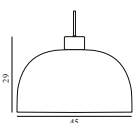

Grant Pendant Ø45 EU

Size & Weight: H: 29 x Ø: 45 cm - 4 kg
Packing: Brown Box - H: 54 x L: 54 x D: 37 cm - 5,5 kg
M3: 0,1079
Material: Steel, Granite
Light Source: LED 7kWh/10.000h. Bulb is included.

Contract Price
SEK 5.256,00