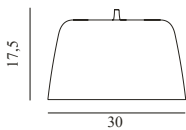

Tub Lamp Ø30 EU

Colli: 1
Size & Weight: H: 17,4 x Ø: 30 cm - 1,2 kg
Packing: Brown Box - H: 30 x L: 35 x D: 38 cm - 3 kg
Material: Lacquered or powder coated aluminum
Color: Brushed aluminum, Black, White
Light Source: E27 Ø60 or Ø80 8W 240V LED bulb recommended. Canopy measurements: H6,5 cm x Ø9,3 cm

Contract Price
SEK 2.972,00