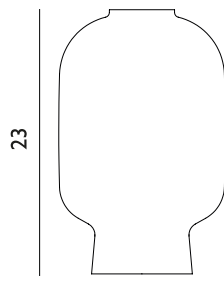

### Amp Lamp Glass Small

Colli: I  
Size & Weight: H: 13 x Ø: 14 cm - 0,3 kg  
Material: Glass

Contract Price  
SEK 484,00

 502070 White	 502131 Smoke	 502132 Gold	 607805 Matt / White
---	---	---	---

### Amp Lamp Glass Large

Colli: I  
Size & Weight: H: 22 x Ø: 12 cm - 0,4 kg  
Packing: Brown Box - H: 35,5 x L: 18,5 x D: 19 cm - 0,8 kg  
M3: 0,0102  
Material: Glass

Contract Price  
SEK 484,00

 502071 White	 502133 Smoke	 502134 Gold	 607806 Matt / White
---	---	---	---

### Amp Table Lamp Glass

Colli: I  
Size & Weight: H: 23 x Ø: 14 cm - 0,6 kg  
Packing: Brown Box - H: 31 x L: 21,5 x D: 21,5 cm - 1,2 kg  
M3: 0,013  
Material: Glass

Contract Price  
SEK 484,00

 502072 White	 502135 Smoke	 502136 Gold
---	--	--