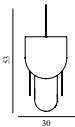

20% rabatt ska dras av på angivna priser

SUPERPOSE EU

Design: Frederik Kurzweg Design Studio, 2020

Duty Code: 9405199090

Made in: China

Construction: The lamp consists of three bent and rounded, perforated steel sheets with a white powder coating. The sheets are concentrically arranged around each other, shifted at a precise 180-degree angle.

Maintenance: Clean with damp cloth. Avoid use of all-purpose cleaners and others degreasing detergents.

Superpose Lamp EU

Colli: I
Size & Weight: H: 53 x W: 30 x D: 30 cm - 3 kg
Packing: Brown Box - H: 34 x L: 64 x D: 37 cm - 5,65 kg
Material: Powder coated steel
Light Source: Standard E27 bulb socket. 4 m white textile-covered cord.

Contract Price
SEK 4.000,00