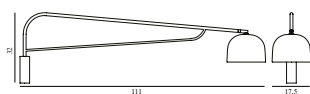

Grant Wall Lamp 111cm EU

Colli: 1
Size & Weight: H: 32 x D: 111 x Ø: 17,5 cm - 2,5 kg
Packing: Brown Box - H: 117 x L: 39,5 x D: 24 cm - 4,5 kg
M3: 0,1109
Material: Steel, Granite
Light Source: LED 4kWh/10.000h. Bulb is included.

Contract Price
SEK 6.628,00