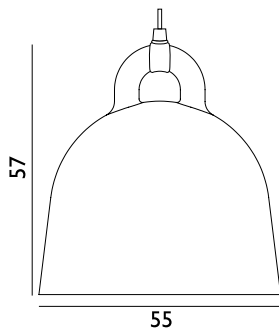

Bell Lamp Large EU			<i>Contract Price</i>
Collis: I			SEK 5.140,00
Size & Weight: H: 57 x Ø: 55 cm - 3,4 kg			
Packing: Brown Box - H: 66 x L: 60 x D: 60 cm - 7,9 kg			
M3: 0,2376			
Material: Aluminum			
Light Source: E27 (big socket). Low-energy 9 Watt bulbs are recommended.			
502088 White	502096 Black	502105 Sand	502115 Grey