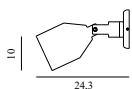

Klip Wall Lamp EU		Contract Price	
Colli:	1	SEK	1.600,00
Size & Weight:	H: 15,8 x W: 24,3 cm - 0,84 kg		
Packing:	Gift Box - H: 24,6 x L: 11,2 x D: 11,2 cm - 1,5 kg		
Colli Box:	H: 26 x L: 57,5 x D: 23,5 cm - 10,3 kg		
M3:	0,035 l		
Material:	Powder-coated steel		
Color:	White, Warm Grey, Green, Black		
Light Source:	EU E14 (small socket). 0,5W bulbs (LED) are recommended		
	605794 White		605795 Warm Grey
	605796 Green		605797 Black