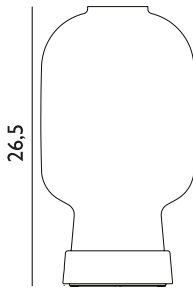

20% rabatt ska dras av på angivna priser

Contract Price
SEK 1.200,00

605741
Matt /
White

Amp Wall Lamp EU

Colli: 1
Size & Weight: H: 30 x W: 17 x D: 11 cm - 0,67 kg
Packing: Gift Box - H: 41 x L: 19 x D: 21,5 cm - 1 kg
Material: Glass, marble and powder coated metal.
Light Source: EU E14 2W bulbs (LED) recommended. All Bulbs can be purchased separately.

Contract Price
SEK 1.884,00

502230
Smoke /
Black

502231
Gold /
Green

14

Amp Table Lamp EU

Colli: 1
Size & Weight: H: 26,5 x Ø: 14 cm - 1,5 kg
Packing: Gift Box - H: 48 x L: 20,5 x D: 20,5 cm - 2,4 kg
Colli Box: H: 47 x L: 20,5 x D: 20,5 cm
M3: 0,0198
Material: Glass, Marble
Light Source: EU E14 2W bulbs (LED). All Bulbs can be purchased separately.

Contract Price
SEK 2.000,00

502075
White /
White

502120
Smoke /
Black

502121
Gold /
Green

Amp Table Lamp Brass EU

Colli: 1
Size & Weight: H: 26,5 x Ø: 14 cm - 1,5 kg
Packing: Gift Box - H: 48 x L: 20,5 x D: 20,5 cm - 1,9 kg
Material: Glass, Brass
Light Source: EU E14 2W bulbs (LED). All Bulbs can be purchased separately.

Contract Price
SEK 2.340,00

502168
Smoke /
Brass

502169
White /
Brass