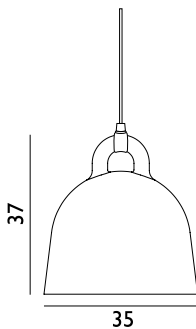

Bell Lamp Small EU			<i>Contract Price</i>
Collis: I			SEK 3.256,00
Size & Weight: H: 37 x Ø: 35 cm - 1,7 kg			
Packing: Brown Box - H: 47 x L: 39 x D: 39 cm - 3,5 kg			
M3: 0,0715			
Material: Aluminum			
Light Source: E27 (big socket). Low-energy 9 Watt bulbs are recommended.			
502084 White	502092 Black	502100 Sand	502110 Grey