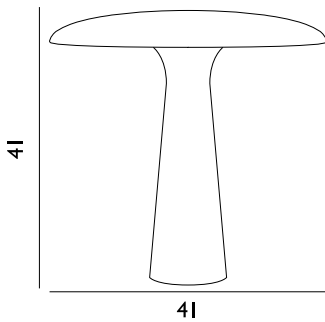

20% rabatt ska dras av på angivna priser

SHELTER EU

Design: HolmbäckNordentoft, 2013
Duty Code: 9405299090
Made in: China
Construction: Delivered with 2 m textile cord with switch.
Maintenance: Clean with damp cloth.

Shelter Table Lamp EU

Colli: 1
Size & Weight: H: 41 x Ø: 41 cm - 2,8 kg
Packing: Brown Box - H: 48,5 x L: 44,5 x D: 31,5 cm - 4,6 kg
M3: 0,0789
Material: Steel
Light Source: EU E27 (big socket), 9 Watt low-energy bulbs are recommended.

Contract Price
SEK 2.112,00

505045
Black

505047
White