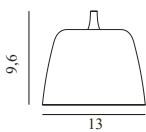

### Tub Lamp Ø13 EU

Colli: 1  
 Size & Weight: H: 9,6 x Ø: 13 cm - 0,4 kg  
 Packing: Brown Box - H: 22 x L: 35 x D: 19,5 cm - 1,28 kg  
 Material: Lacquered or powder coated aluminum  
 Color: Brushed aluminum, Black, White  
 Light Source: 2 pcs. G9 4W 240V LED bulbs recommended. Canopy measurements: H6,5 cm x Ø9,3 cm