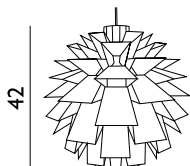

42

Norm 69 Lamp Small

Colli: 6
Size & Weight: H: 42 x Ø: 42 cm - 0,6 kg
Packing: Gift Box - H: 4 x L: 33,5 x D: 26 cm - 0,8 kg
Colli Box: H: 27 x L: 34 x D: 27 cm - 5,4 kg
M3: 0,0248
Material: Lamp Shade Foil
Light Source: Low-energy 9 Watt bulbs are recommended.

Contract Price
SEK 912,00

501002
White