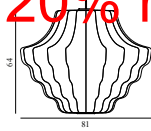

20% rabatt ska dras av på angivna priser

Phantom Lamp Large

Colli: I
Size & Weight: H: 64 x Ø: 81 cm - 4,8 kg
Packing: Brown Box - H: 72 x L: 92 x D: 72 cm
Material: Environmental Flame-retardant Resin and Steel Frame.
Light Source: E27 socket. Bulb is not included. 13W LED/1520 Lumen is recommended. Bulb size must not be larger than L:11 cm x Ø:6cm Color temperature: 2700 K
Production time: 1 week

Contract Price
SEK 11.884,00