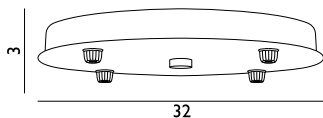

AMP CORDS **20% rabatt ska dras av på angivna priser**

Design: Simon Legald, 2014
Duty Code: 9405919000
Made in: China
Construction: Sold in optional lengths. The price is per meter.
Maintenance: Clean with damp cloth.

Amp Cord

Colli: 1
Size & Weight: Ø: 4 cm
Packing: Poly Bag
Material: Textile cord

Contract Price
SEK 68,00

900042
Black

900062
White

AMP CANOPY 4 PCS.

Design: Simon Legald, 2016
Duty Code: 9405919000
Made in: China
Construction: Made for 4 Amp lamps.
Maintenance: Clean with damp cloth.

Amp Canopy 4 pcs.

Colli: 1
Size & Weight: H: 3 x Ø: 32 cm - 2 kg
Packing: Brown Box - H: 9,5 x L: 4,5 x D: 39 cm - 2,3 kg
M3: 0,0125
Material: Powder Coated Steel

Contract Price
SEK 660,00

502126
White

BAU EU

Design: Vibeke Fønnesberg Schmidt, 2010
Duty Code: 9405199090
Made in: China
Construction: Bau lamp is a self-assembly lamp. Assembly manual included.
Delivered with 4 m white textile cord and fitting.
Maintenance: Bau can be cleaned with a duster.