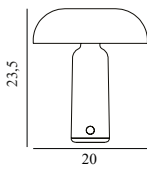

PORTA TABLE LAMP

20% rabatt ska dras av på angivna priser

Design: Simon Legald, 2021
Duty Code: 9405299090
Made in: China

Construction: Porta Table Lamp consists of a lamp shade and base made from ABS plastic and an acrylic diffuser. Beneath the base, a small compartment allows for easily accessible charging, and a discreet tunnel for the charging cable ensures that the lamp can charge while in use. A silicone base ring allows the lamp to stand securely. Porta comes with a permanently integrated, rechargeable, low-energy LED light source which has 3 light intensity levels: 100%, 40% and 10%, and a battery life of 20 hours, 60 hours, and 120 hours, respectively. The lamp comes with a USB charging cable with a length of 1 meter.

Maintenance: Before cleaning, disconnect the power and allow the lamp to cool down for 10 minutes. Mind to clean the surfaces of the lamp only. Clean the lamp with a soft, dry cloth only. If necessary, wipe the surface of the lamp with a soft, damp sponge or cloth, and wipe immediately with a dry cloth. Do not use alcohol or other solvents to clean the product and avoid using abrasive or rough sponges.

Porta Table Lamp

Colli: 1
Size & Weight: H: 23,5 x W: 20,2 x D: 11,2 x Ø: 6,5 cm - 0,49 kg
Packing: Gift Box - H: 24,2 x L: 20,5 x D: 11,8 cm - 0,717 kg
Material: ABS plastic and acrylic.
Color: Black, white, grey
Light Source: 0.2W x 12pcs LED (included). Color temperature 2800-3200K.

Contract Price
SEK 972,00