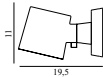

Rise Wall Lamp Hardwired EU - Stainless Steel

Colli: 1
Size & Weight: H: 12 x W: 11 x L: 19,35 x Ø: 11 cm - 0,53 kg
Packing: Gift Box - H: 13 x L: 20,5 x D: 12 cm - 0,7 kg
Material: Stainless steel and ash
Light Source: EU E14 (small socket) 2W bulbs (LED) are recommended

Contract Price
SEK 2.512,00