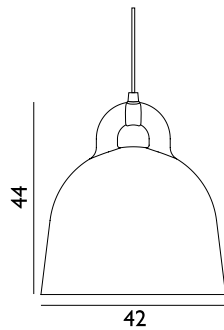

Bell Lamp Medium EU			<i>Contract Price</i>
Collis: I			SEK 4.112,00
Size & Weight: H: 44 x Ø: 42 cm - 3,1 kg			
Packing: Brown Box - H: 53 x L: 48 x D: 48 cm - 5 kg			
M3: 0,1221			
Material: Aluminum			
Light Source: E27 (big socket). Low-energy 9 Watt bulbs are recommended.			
502086 White	502094 Black	502102 Sand	502112 Grey