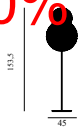

20% rabatt ska dras av på angivna priser

Fun Floor Lamp Bubble EU

Colli: 1
Size & Weight: H: 153,5 x Ø: 45 cm - 3,5 kg
Packing: Brown Box - H: 12 x L: 80 x D: 47 cm - 6,3 kg
M3: 0,0451
Material: Rice paper, white powder-coated steel pole & base with soft EVA foam underneath, to protect the floor. Cord length: 2M. Distance from outlet to cord switch: 55 cm.
Color: White
Light Source: EU E14 (small socket) 2W bulbs (LED) are recommended