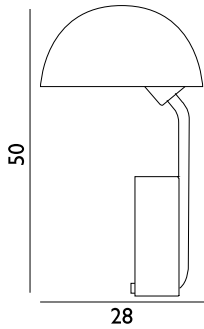

Design: KaschKasch, 2014
Duty Code: 9405299090
Made in: China
Construction: The lampshade can be moved around, letting you direct the light. Delivered with 2 m textile cord with switch.
Maintenance: Clean with damp cloth.

Cap Table Lamp EU

Coll: 1
Size & Weight: H: 50 x Ø: 28 cm - 3,7 kg
Packing: Brown Box - H: 49 x L: 34 x D: 32 cm - 3,9 kg
M3: 0,0533
Material: Steel
Light Source: EU E27 (big socket). Bulb is not included. Low-energy 8 Watt bulbs are recommended.

Contract Price

SEK 2.912,00