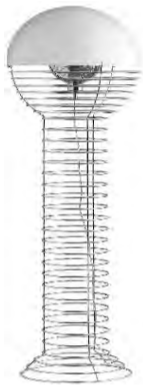

Light source: E14 (220V) max. 10W LED

Item no. EU: 103588

Red

4.316

REFLECT TABLE LAMP

Design: Verner Panton, 1980

Shade Ø30 cm, Base Ø8 cm / H: 60 cm

Table lamp with slanted disc shade. Reflects the light, light source facing upwards.

Floor lamp with seashell discs on three ring metal frame.

Discs are connected with small metal rings.

Cord: 220 cm transparent with on/off switch

Light source: 220V E27 max. 60W

Available in chrome and brass finish

Chrome Item no. EU: 114742

9.916

Brass Item no. EU: 113552

11.756

WIRE FLOOR LAMP

Design: Verner Panton, 1980

Ø40 cm (15.8") / H: 120 cm (47.3")

A cylindrical wire framework that widens into a hemisphere at the top. Hemispherical white plastic shade.