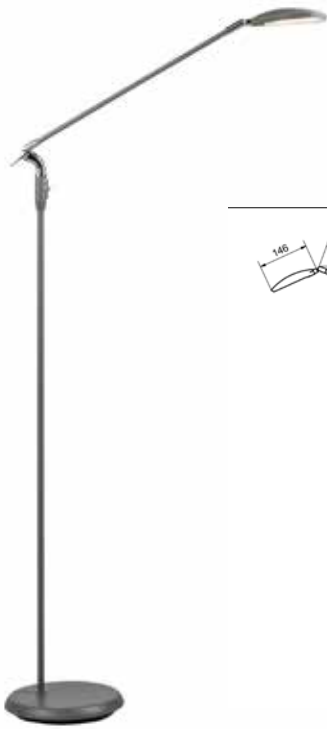

# FOLD

Unique details and materials make Fold an advanced product. Casted fittings and pushed details defines solid craftsmanship to express the idea of metal embracing the light.

Design: Joakim Fihn

Art.no	1577
Category	Pendant
Material	Metal
Cord length	3 m
Voltage	230V/12V
Socket	Integretad LED
Wattage max	62W
Classification	
IP Class	IP20
Lenght mm	1000 mm
Width	132 mm
Kelvin	3000K
Lumen	6850 lm
Mounting	Fixed installation
Light source included	Yes

# SPECTRA

The design on Spectra is minimalistic and fits in many environments. Cast aluminium parts provides maximum cooling, for better durability and longer lifetime.

Design: Joakim Fihn

Art.no	3054
Category	Floor lamp
Material	Metal
Voltage	230V/12V
Socket	Integrated LED
Wattage max	9W
Energy Class	A+
Classification	
IP Class	IP20
Height mm	1156 mm
Light source included	Yes
Cord	2,5 m
Kelvin	3000K
Switch	Dimmer on switch

# SPECTRA

The design on Spectra is minimalistic and fits in many environments. Cast aluminium parts provides maximum cooling, for better durability and longer lifetime.

Design: Belid Design

Art.no	4054
Category	Table lamp
Material	Metal
Voltage	230V/12V
Socket	Integrated LED
Wattage max	9W
Energy Class	A+
Classification	
IP Class	IP20
Height mm	549 mm
Light source included	Yes
Cord	2,5 m
Kelvin	3000K
Switch	Dimmer on switch