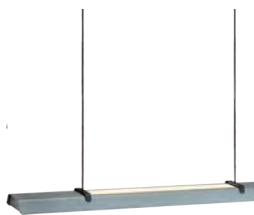

1577219 Antracite/concrete