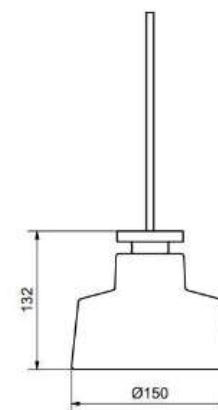

41

15 % avtalsrabatt ska dras av från angivna priser