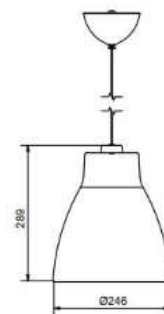

BELID LIGHTING GROUP.

Socket	E27
Class	KL II
IP Class	20
Max watt	53
Kelvin	-
Height	266
Width	-
Length	-
Diameter	250
Lumen	-
Cable color	SVART
Cable length	2.9
Dimable	JA