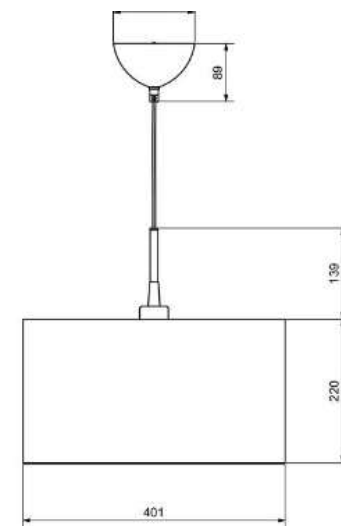

BELID LIGHTING GROUP.

740 Rust wool

741 Green wool

742 Gray wool

743 Blue wool

745 White wool

Socket	E27
Class	KL I
IP Class	20
Max watt	60
Kelvin	-
Height	220
Width	-
Length	-
Diameter	401
Lumen	-
Cable color	SVART
Cable length	3
Dimable	JA