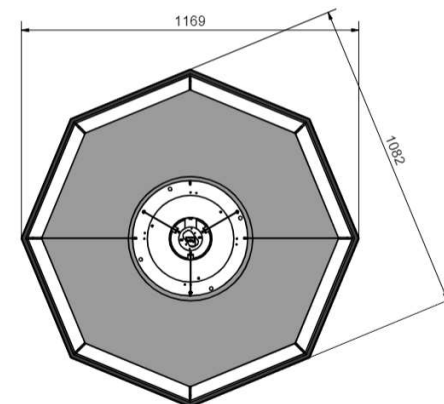

Soft Sound Octagon - Ljudabsorbent Ø1140 H400

BELID LIGHTING GROUP.

Art.no		Price SEK
9005740400-15213678	Roströd	20 078.00
9005741400-15213678	Grön	20 078.00
9005742400-15213678	Grå	20 078.00
9005743400-15213678	Blå	20 078.00
9005745400-15213678	Vit	20 078.00