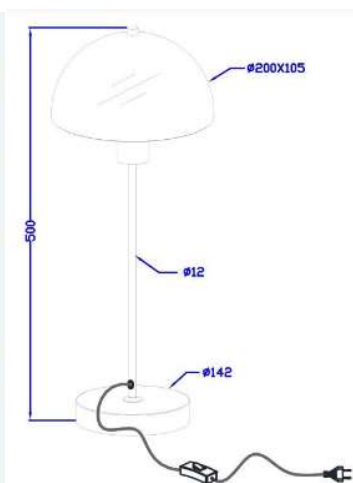

Socket	E14
Class	KL II
IP Class	20
Max watt	40
Kelvin	-
Height	500
Width	-
Length	-
Diameter	195
Lumen	-
Cable color	VIT
Cable length	2
Dimable	NEJ