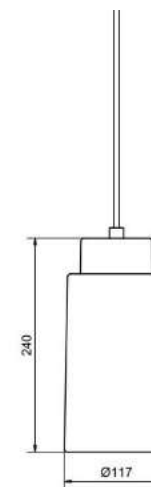

Socket	E27
Class	KL II
IP Class	20
Max watt	-
Kelvin	-
Height	240
Width	-
Length	-
Diameter	120
Lumen	-
Cable color	VIT
Cable lenght	2.8
Dimable	JA