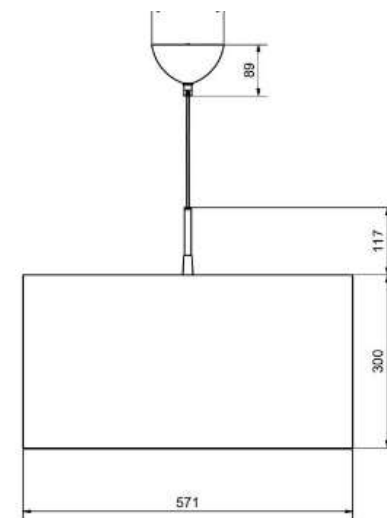

BELID LIGHTING GROUP.

740 Rust wool

741 Green wool

742 Gray wool

743 Blue wool

745 White wool

Socket	E27
Class	KL I
IP Class	20
Max watt	60
Kelvin	-
Height	302
Width	-
Length	-
Diameter	571
Lumen	-
Cable color	SVART
Cable length	3
Dimable	JA