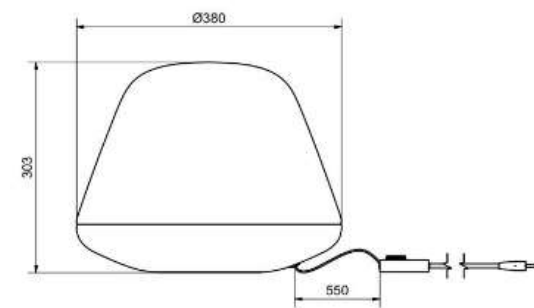

Socket	E27
Class	KL II
IP Class	20
Max watt	10
Kelvin	-
Height	303
Width	-
Length	-
Diameter	380
Lumen	-
Cable color	SVART
Cable length	2.3
Dimable	JA
Light source included	No