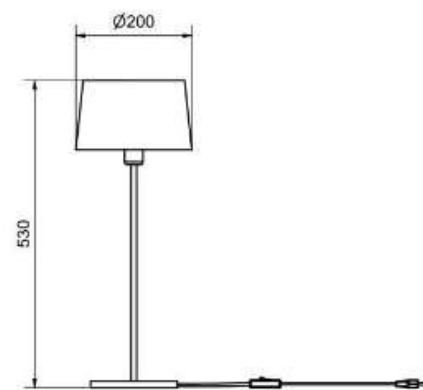

Socket	E14
Class	KL II
IP Class	20
Max watt	40
Kelvin	-
Height	530
Width	-
Length	-
Diameter	200
Lumen	-
Cable color	VIT
Cable length	2
Dimable	NEJ