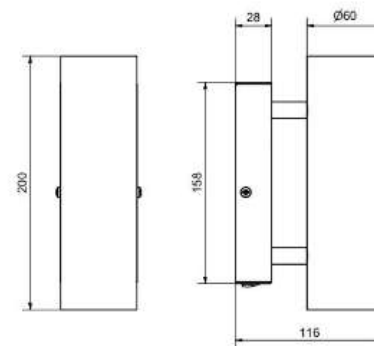

BELID LIGHTING GROUP.

Socket	GU10
Class	KL I
IP Class	20
Max watt	11
Kelvin	-
Height	200
Width	-
Length	-
Diameter	-
Lumen	-
Cable color	-
Cable length	-
Dimable	JA