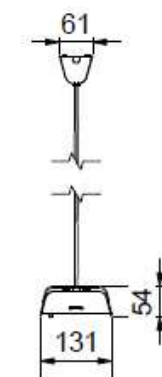

16

15 % avtalsrabatt ska dras av från angivna priser