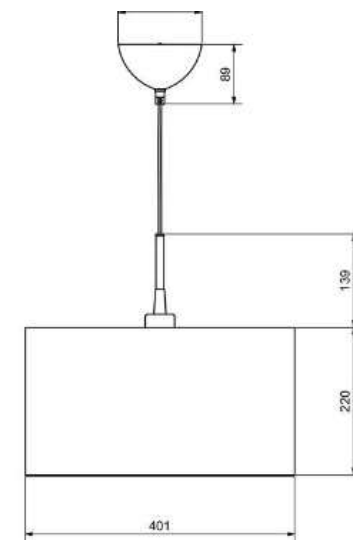

BELID LIGHTING GROUP.

740 Rust wool

741 Green wool

742 Gray wool

745 White wool

Socket	E27
Class	KL I
IP Class	20
Max watt	60
Kelvin	-
Height	220
Width	-
Length	-
Diameter	401
Lumen	-
Cable color	SVART
Cable length	3
Dimable	JA