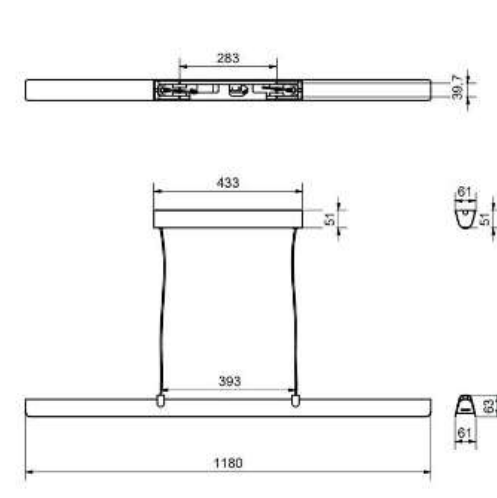

BELID LIGHTING GROUP.

Socket	LED
Class	KL II
IP Class	20
Max watt	19
Kelvin	2700
Height	63
Width	61
Length	1180
Diameter	-
Lumen	1782
Cable color	SVART
Cable length	3
Dimable	JA
Light source included	Yes