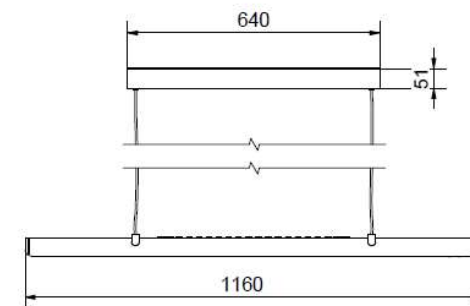

Dimbar	Ja
Sockel	Integrerad LED
Max watt	45
IP-klass	20
Skyddsklass	KI I
Kabelfärg	Grå
Ljuskälla ingår	Ja
Lumen (lm)	5400
Kelvin (K)	3000
Sladdlängd (m)	3,00