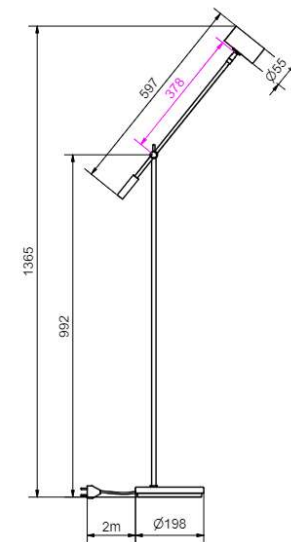

BELID LIGHTING GROUP.

Socket	GU10
Class	KL II
IP Class	20
Max watt	8
Kelvin	-
Height	1365
Width	-
Length	-
Diameter	198
Lumen	-
Cable color	SVART
Cable length	2.1
Dimable	NEJ