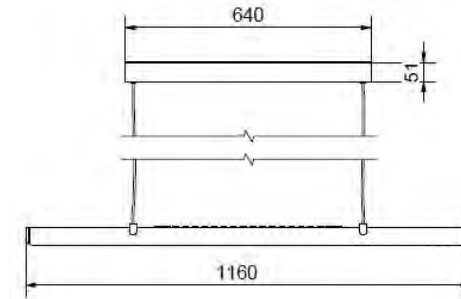

BELID LIGHTING GROUP.

Dimbar	Ja
Sockel	Integrerad LED
Max watt	45
IP-klass	20
Skyddsklass	KI I
Kabelfärg	Grå
Ljuskälla ingår	Ja
Lumen (lm)	5400
Kelvin (K)	3000
Sladdlängd (m)	3,00