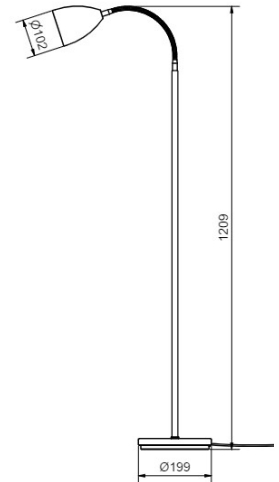

BELID LIGHTING GROUP.

Socket	GU10
Class	KL II
IP Class	20
Max watt	8
Kelvin	-
Height	1209
Width	-
Length	-
Diameter	102
Lumen	-
Cable color	SVART
Cable lenght	2.8
Dimable	NEJ