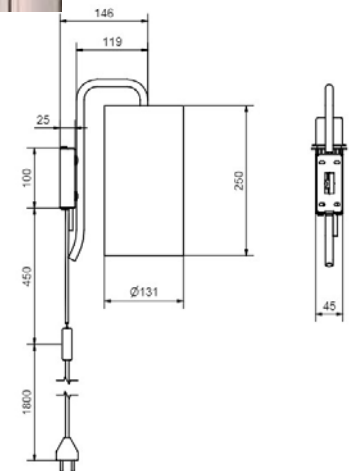

Socket	E27
Class	KL II
IP Class	20
Max watt	20
Kelvin	-
Height	300
Width	45
Length	-
Diameter	-
Lumen	-
Cable color	SVART
Cable length	2.2
Dimable	NEJ