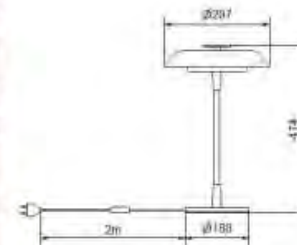

Article nr	4406524
Socket	G9
Class	KL II
IP Class	20
Max watt	5
Kelvin	-
Height	475
Width	-
Length	-
Diameter	300
Lumen	-
Cable color	SVART
Cable length	2
Dimable	NEJ
Light source included	No