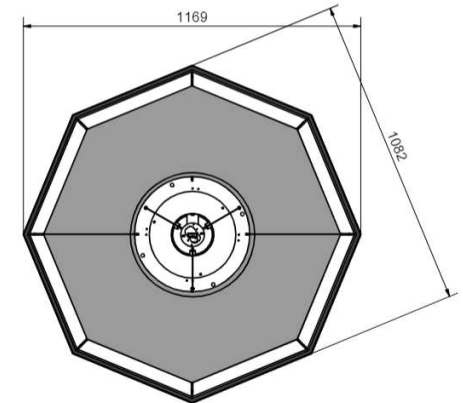

BELID LIGHTING GROUP.