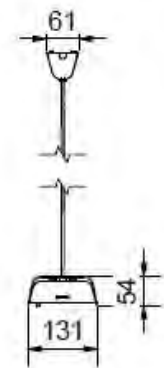

26% rabatt ska dras av på angivna priser

Fold Office upp/ned ljus

Art.no	Price SEK
1585086 Svartstruktur	6 700.00
1585210 Vitstruktur/antracit	6 700.00
1585214 Sandstruktur/antracit	6 700.00
1585219 Betongstruktur/antracit	6 700.00
Integrerad LED	

BELID LIGHTING GROUP.

Dimbar	Ja
Sockel	Integrerad LED
Max watt	45
IP-klass	20
Skyddsklass	KI I
Kabelfärg	Grå
Ljuskälla ingår	Ja
Lumen (lm)	5400
Kelvin (K)	3000
Sladdlängd (m)	3,00

//