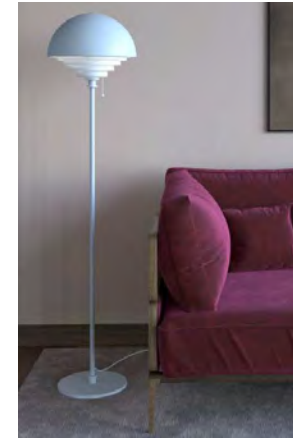

### Price SEK

3 199.00

3 199.00

3 879.00

BELID LIGHTING GROUP.