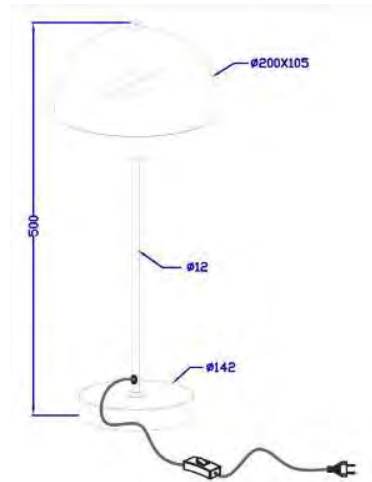

Socket	E14
Class	KL II
IP Class	20
Max watt	40
Kelvin	-
Height	500
Width	-
Length	-
Diameter	195
Lumen	-
Cable color	VIT
Cable lenght	2
Dimable	NEJ