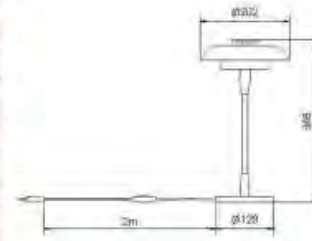

Article nr	4407524
Socket	G9
Class	KL II
IP Class	20
Max watt	5
Kelvin	-
Height	365
Width	-
Length	-
Diameter	200
Lumen	-
Cable color	SVART
Cable lenght	2
Dimable	NEJ
Light source included	No