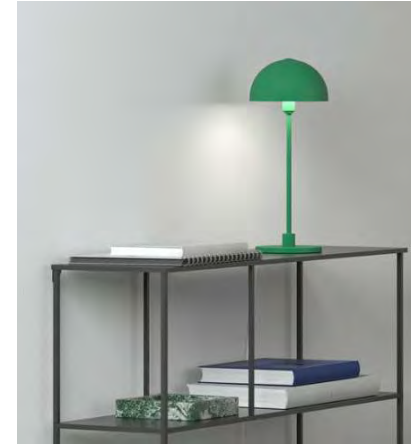

26% rabatt ska dras av på angivna priser

Vienda Mini

- **Art.no**
- HB130711410120 -0129097000 Vit
- HB130711410105 -0129097000 Svart
- HB130711410515 -0129097000 Orange
- HB130711410514 -0129097000 Grön
- 0129-095-000 G9 4W 2700K 480lm Dim

Price SEK

- 1 119.00
- 1 119.00
- 1 119.00
- 1 119.00

BELID LIGHTING GROUP.

herstal