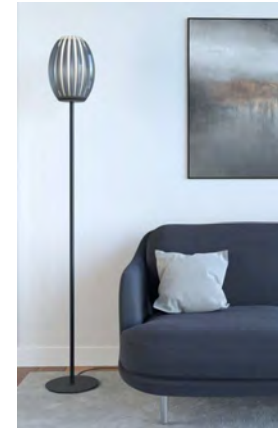

Svart/rök
E27 5,9W 806lm 2200-2700K Dim

Price SEK
2 799.00

Socket	E27
Class	KL II
IP Class	20
Max watt	60
Kelvin	-
Height	1650
Width	-
Length	-
Diameter	250
Lumen	-
Cable color	SVART
Cable length	2
Dimable	NEJ

BELID LIGHTING GROUP.

herstal