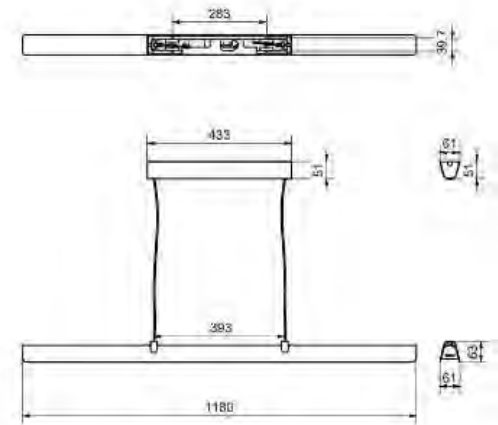

BELID LIGHTING GROUP.

Socket	LED
Class	KL II
IP Class	20
Max watt	19
Kelvin	2700
Height	63
Width	61
Length	1180
Diameter	-
Lumen	1782
Cable color	SVART
Cable lenght	3
Dimable	JA
Light source included	Yes