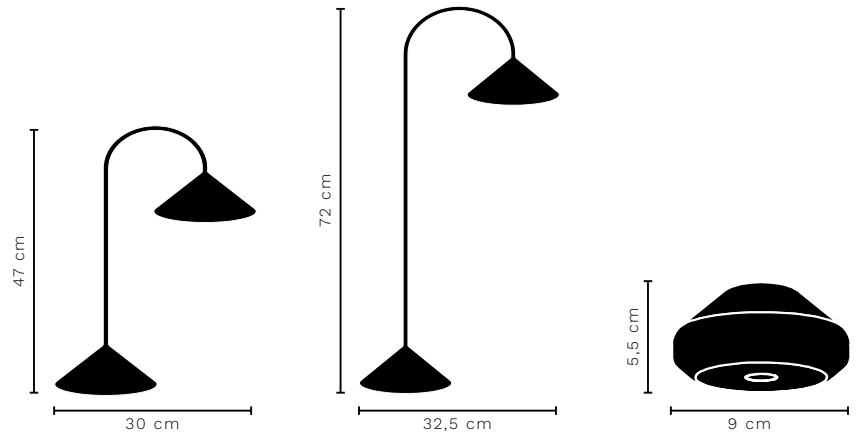

26% rabatt ska dras av på angivna priser

GRASP TABLE

DESIGNED BY THOMAS ALBERTSEN

ITEM NO.	COLOUR/FINISH	DETAILS	COLLI QTY.	LEAD TIME	SEK EXCL VAT	SEK INCL VAT
136345	● Matt Black	Portable H47 Suitable for indoor and outdoor use	1 pc.	Stock item	1876	2345
135263	○ Matt White	Portable H47 Suitable for indoor and outdoor use	1 pc.	Stock item	1876	2345
136346	● Matt Beetroot	Portable H47 Suitable for indoor and outdoor use	1 pc.	Stock item	1876	2345
136347	● Matt Petroleum	Portable H47 Suitable for indoor and outdoor use	1 pc.	Stock item	1876	2345
136344	● Solid Brass	Portable H47 Suitable for indoor and outdoor use	1 pc.	Stock item	2756	3445
136348	● Matt Black	Portable H72 Suitable for indoor and outdoor use	1 pc.	Stock item	2116	2645
136349	○ Matt White	Portable H72 Suitable for indoor and outdoor use	1 pc.	Stock item	2116	2645
136351	● Matt Beetroot	Portable H72 Suitable for indoor and outdoor use	1 pc.	Stock item	2116	2645
136350	● Matt Petroleum	Portable H72 Suitable for indoor and outdoor use	1 pc.	Stock item	2116	2645
135262	● Solid Brass	Portable H72 Suitable for indoor and outdoor use	1 pc.	Stock item	2996	3745
136352	● Opal	Magnetic light Source Recharged by USB. Charging cable is included.	1 pc.	Stock item	636	795

Test & Certifications
CE

Light source
Frandsen ONE light source

Frandsen ONE included

Packaging dimensions
H47: 58 x 23,5 x 36,6 cm
H72: 84 x 27,5 x 42,4 cm
F. ONE: 10,2 x 11,2 x 6,2 cm

Net Weight
H47: 3,08 kg
H72: 1,77 kg
F. ONE: 0,18 kg