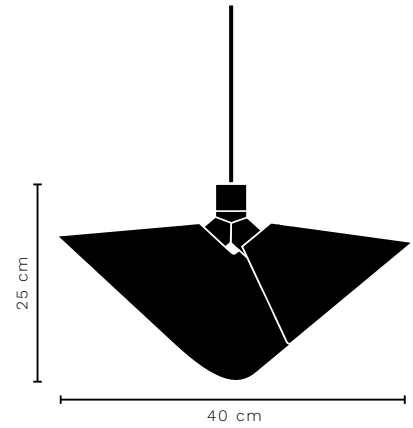

26% rabatt ska dras av på angivna priser

PEEL PENDANT

DESIGNED BY SISSEL GRAM

ITEM NO.	COLOUR/FINISH	DETAILS	COLLI QTY.	LEAD TIME	SEK EXCL VAT	SEK INCL VAT
136683	● Brushed Stainless Steel	Pendant 300 cm transparent pvc cord	1 pc.	Stock item	4396	5495

Test & Certifications
CE

Light source
2 x G9 230V MAX 40W

Packaging dimensions
32 x 32 x 31,6 cm

Net Weight
2,20 kg