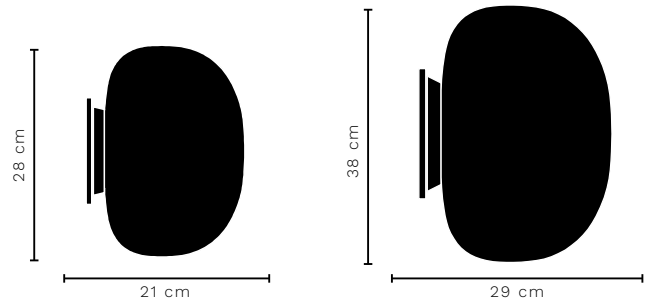

26% rabatt ska dras av på angivna priser

SUPERNATE WALL Ø28 + Ø38

DESIGNED BY JONAS WAGELL

ITEM NO.	COLOUR/FINISH	DETAILS	COLLI QTY.	LEAD TIME	SEK EXCL VAT	SEK INCL VAT
135890	● Opal White/Black	Wall lamp Ø28 250 cm black rubber cord with dimmer switch	1 pc.	Stock item	2636	3295
135891	● Opal White/Black	Wall lamp Ø38 250 cm black rubber cord with dimmer switch	1 pc.	Stock item	4276	5345

Test & Certifications
CE

Light source
Ø28: E27 230V MAX 15W
Ø38: E27 230V MAX 15W

Packaging dimensions
Ø28: 34 x 34 x 37 cm
Ø38: 43,5 x 43,5 x 43,5 cm

Net Weight
Ø28: 2,20 kg
Ø38: 3,90 kg