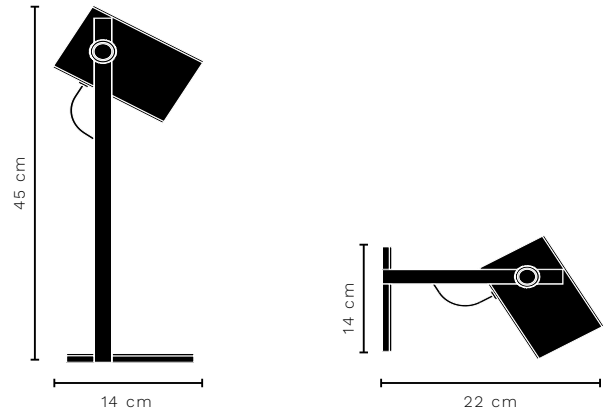

26% rabatt ska dras av på angivna priser

BF QUADRO TABLE + WALL

DESIGNED BY BENNY FRANSDEN

ITEM NO.	COLOUR/FINISH	DETAILS	COLLI QTY.	LEAD TIME	SEK EXCL VAT	SEK INCL VAT
136682	● Matt Black	Table lamp 250 cm black pvc cord with on/off switch	1 pc.	Stock item	2516	3145
136681	● Matt Black	Wall lamp 250 cm black pvc cord with on/off switch	1 pc.	Stock item	2276	2845

Test & Certifications
CE

Light source
Table: E14 230V MAX 40W
Wall: E14 230V MAX 40W

Packaging dimensions
Table: 18 x 19,5 x 49 cm
Wall: 18 x 19,5 x 49 cm

Net Weight
Table: 2,60 kg
Wall: 1,60 kg