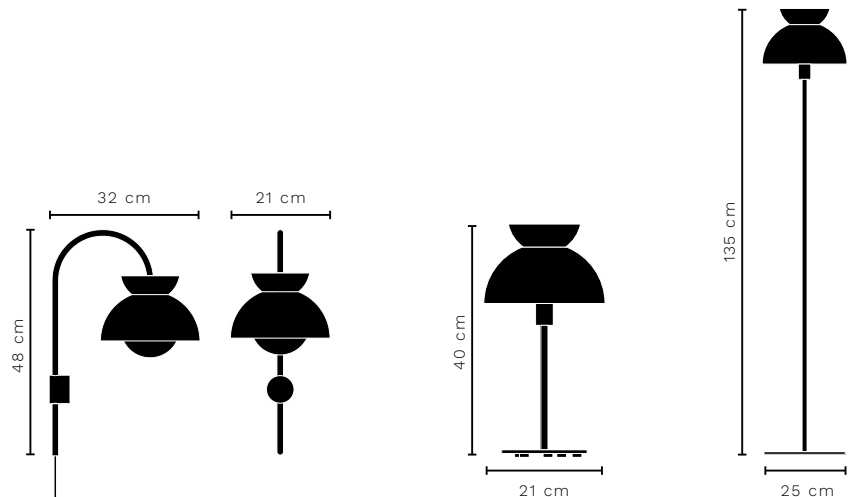

26% rabatt ska dras av på angivna priser

BUTTERFLY WALL + TABLE + FLOOR

DESIGNED BY TONI RIE

[WATCH LAMP ONLINE](#)

ITEM NO.	COLOUR/FINISH	DETAILS	COLLI QTY.	LEAD TIME	SEK EXCL VAT	SEK INCL VAT
130690	● Matt Tan Grey	Wall lamp 250 cm black fabric cord. On/off switch on wall box	1 pc.	Stock item	1876	2345
134881	● Brass	Wall lamp 250 cm black fabric cord. On/off switch on wall box	1 pc.	Stock item	2516	3145
134882	● Chrome	Wall lamp 250 cm black fabric cord. On/off switch on wall box	1 pc.	Stock item	2516	3145
127674	● Matt Tan Grey	Table lamp 250 cm black fabric cord with on/off switch	1 pc.	Stock item	1756	2195
130674	● Brass	Table lamp 250 cm black fabric cord with on/off switch	1 pc.	Stock item	2116	2645
127677	● Chrome	Table lamp 250 cm black fabric cord with on/off switch	1 pc.	Stock item	2116	2645
127713	● Matt Tan Grey	Floor lamp 300 cm black fabric cord with on/off switch	1 pc.	Stock item	2756	3445
134874	● Brass	Floor lamp 300 cm black fabric cord with on/off switch	1 pc.	Stock item	3756	4695
134875	● Chrome	Floor lamp 300 cm black fabric cord with on/off switch	1 pc.	Stock item	3756	4695

Test & Certifications
CE

Light source
Wall: E14 230V MAX 14W
Table: E14 230V MAX 25W
Floor: E14 230V MAX 25W

Packaging dimensions
Wall: 54,5 x 27,5 x 38,5 cm
Table: 23 x 23 x 43 cm
Floor: 20 x 29 x 72 cm

Net Weight
Wall: 1,30 kg
Table: 1,40 kg
Floor: 3,70 kg