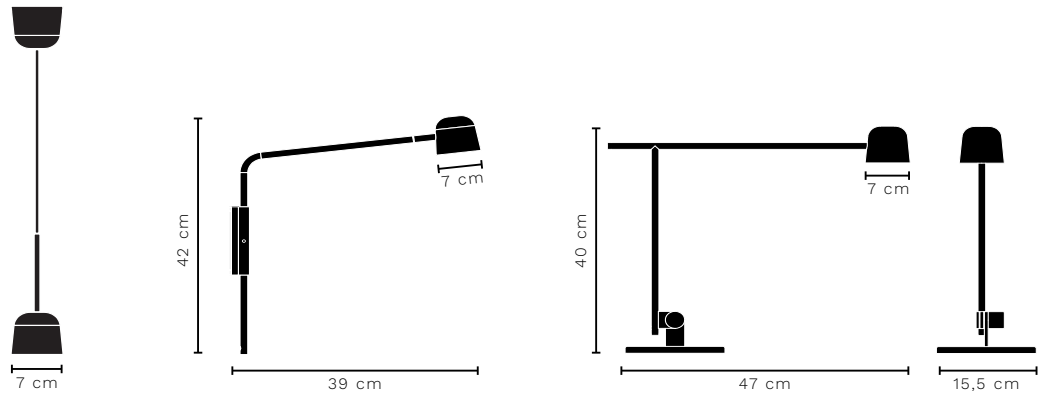

26% rabatt ska dras av på angivna priser

SATELLITE PENDANT + WALL + TABLE

DESIGNED BY FRIIS & MOLTKE

WATCH LAMP ONLINE

ITEM NO.	COLOUR/FINISH	DETAILS	COLLI QTY.	LEAD TIME	SEK EXCL VAT	SEK INCL VAT
136079	● Matt Black	Pendant Ø7 300 cm black PVC cord	1 pc.	Stock item	1876	2345
123043	● Matt Black	Table lamp 200 cm black PVC cord. On/off dimmer on shade	1 pc.	Stock item	3756	4695
136184	● Matt Black	Wall lamp 250 cm black PVC cord. On/off dimmer on shade	1 pc.	Stock item	2756	3445

Test & Certifications
CE

Light source
Pendant: Integrated 8W LED
Wall: Integrated 6W LED
Table: Integrated 6W LED

Packaging dimensions
Pendant: 27,3 x 19 x 9
Wall: 61 x 28 x 9,5 cm
Table: 20 x 20 x 50 cm

Net Weight
Pendant: 0,54 kg
Wall: 0,86 kg
Table: 2,50 kg