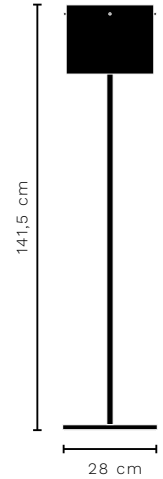

26% rabatt ska dras av på angivna priser

FM1954 FLOOR LAMP

DESIGNED BY FRIIS & MOLTKE

[WATCH LAMP ONLINE](#)

ITEM NO.	COLOUR/FINISH	DETAILS	COLLI QTY.	LEAD TIME	SEK EXCL VAT	SEK INCL VAT
137092	● Matt Black Structure	Floor lamp 300 cm black fabric cord with on/off switch	3 pcs.	Stock item	6276	7845
137093	● Matt White Structure	Floor lamp 300 cm black fabric cord with on/off switch	3 pcs.	Stock item	6276	7845
137094	● Matt Grey Structure	Floor lamp 300 cm black fabric cord with on/off switch	3 pcs.	Stock item	6276	7845

Test & Certifications
CE

Light source
E27 230V MAX 25W

Packaging dimensions
Base: 33,6 x 33,6 x 10 cm
Shade: 26 x 26 x 33 cm
Stem: 16 x 142 x 16 cm

Net Weight
8,66 kg