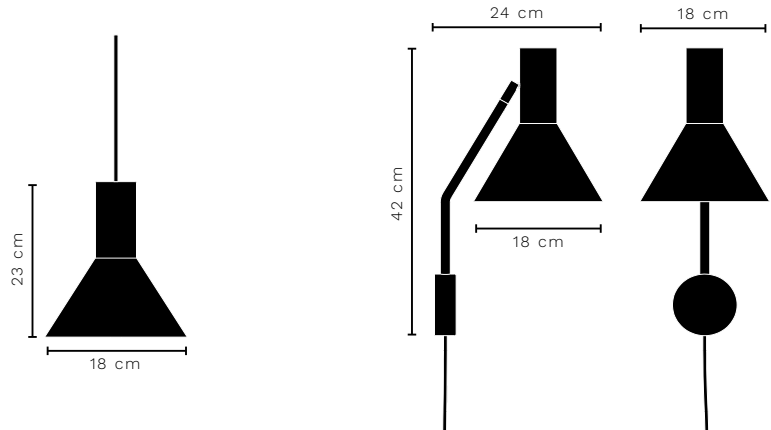

26% rabatt ska dras av på angivna priser

LYSS PENDANT + WALL LAMP

DESIGNED BY TONI RIE

[WATCH LAMP ONLINE](#)

ITEM NO.	COLOUR/FINISH	DETAILS	COLLI QTY.	LEAD TIME	SEK EXCL VAT	SEK INCL VAT
123038	● Matt Black	Pendant Ø18 300 cm black fabric cord	1 pc.	Stock item	1276	1595
123036	● Matt Almond	Pendant Ø18 300 cm almond fabric cord	1 pc.	Stock item	1276	1595
104642	● Matt Black	Wall lamp 250 cm black fabric cord with on/off switch	1 pc.	Stock item	1756	2195
104640	● Matt Almond	Wall lamp 250 cm almond fabric cord with on/off switch	1 pc.	Stock item	1756	2195

Test & Certifications
CE

Light source
Pendant: E27 230V MAX 25W
Wall: E27 230V MAX 25W

Packaging dimensions
Pendant: 22 x 22 x 21 cm
Wall: 16 x 25 x 52 cm

Net Weight
Pendant: 0,75 kg
Wall: 0,80 kg