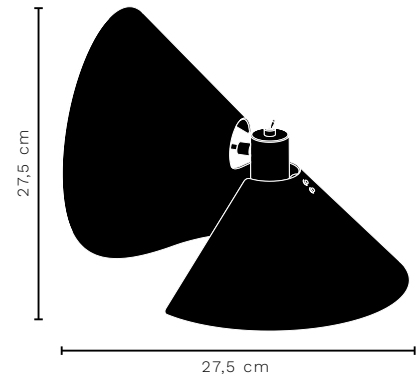

Test & Certifications
CE

Light source
2 x G9 230V MAX 40W

Packaging dimensions
32 x 32 x 31,6 cm

Net Weight
2,20 kg

26% rabatt ska dras av på angivna priser

PEEL TABLE

DESIGNED BY SISSEL GRAM

ITEM NO.	COLOUR/FINISH	DETAILS	COLLI QTY.	LEAD TIME	SEK EXCL VAT	SEK INCL VAT
136685	● Brushed Stainless Steel	Table lamp 250 cm transparent pvc cord	1 pc.	Stock item	3756	4695

Test & Certifications
CE

Light source
G9 230V MAX 40W

Packaging dimensions
32 x 32 x 31,6 cm

Net Weight
1,80 kg

26% rabatt ska dras av på angivna priser

PEEL WALL

DESIGNED BY SISSEL GRAM

ITEM NO.	COLOUR/FINISH	DETAILS	COLLI QTY.	LEAD TIME	SEK EXCL VAT	SEK INCL VAT
136686	● Brushed Stainless Steel	Wall lamp 250 cm transparent pvc cord	1 pc.	Stock item	3756	4695