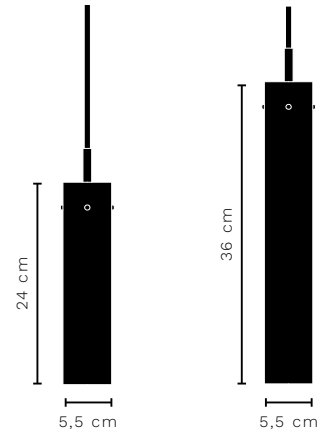

26% rabatt ska dras av på angivna priser

FM2014 PENDANT Ø5,5XH24 + Ø5,5XH36

DESIGNED BY FRIIS & MOLTKE

WATCH LAMP ONLINE

ITEM NO.	COLOUR/FINISH	DETAILS	COLLI QTY.	LEAD TIME	SEK EXCL VAT	SEK INCL VAT
128985	● Matt Black structure	Pendant Ø5,5xH24 300 cm black fabric cord	1 pc.	Stock item	1876	2345
128989	● Matt Grey structure	Pendant Ø5,5xH24 300 cm black fabric cord	1 pc.	Stock item	1876	2345
128988	● Matt White structure	Pendant Ø5,5xH24 300 cm black fabric cord	1 pc.	Stock item	1876	2345
130588	● Solid Brass Glossy	Pendant Ø5,5xH24 300 cm black fabric cord	1 pc.	Stock item	2756	3445
130587	● Solid Brass Polished	Pendant Ø5,5xH24 300 cm black fabric cord	1 pc.	Stock item	2756	3445
130589	● Stainless Steel Glossy	Pendant Ø5,5xH24 300 cm black fabric cord	1 pc.	Stock item	2516	3145
130590	● Stainless Steel Polished	Pendant Ø5,5xH24 300 cm black fabric cord	1 pc.	Stock item	2516	3145
128999	● Matt Black structure	Pendant Ø5,5xH36 300 cm black fabric cord	1 pc.	Stock item	2116	2645
129002	● Matt Grey structure	Pendant Ø5,5xH36 300 cm black fabric cord	1 pc.	Stock item	2116	2645
129001	● Matt White structure	Pendant Ø5,5xH36 300 cm black fabric cord	1 pc.	Stock item	2116	2645
130597	● Solid Brass Glossy	Pendant Ø5,5xH36 300 cm black fabric cord	1 pc.	Stock item	3276	4095
130596	● Solid Brass Polished	Pendant Ø5,5xH36 300 cm black fabric cord	1 pc.	Stock item	3276	4095
130593	● Stainless Steel Glossy	Pendant Ø5,5xH36 300 cm black fabric cord	1 pc.	Stock item	2996	3745
130594	● Stainless Steel Polished	Pendant Ø5,5xH36 300 cm black fabric cord	1 pc.	Stock item	2996	3745

Test & Certifications
CE

Light source
Ø5,5xH24: GU10 230V max 10W
Ø5,5xH36: GU10 230V max 10W

Packaging dimensions
Ø5,5xH24: 13 x 13 x 38 cm
Ø5,5xH36: 13 x 13 x 50 cm
Net Weight
Ø5,5xH24: 0,80 kg
Ø5,5xH36: 1,14 kg