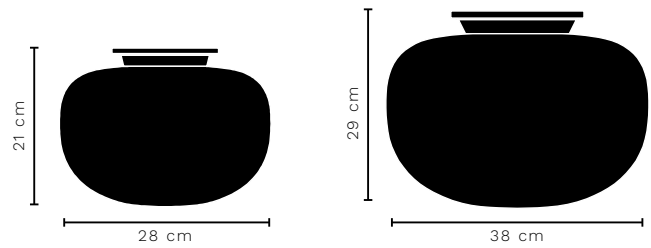

Test & Certifications
CE

Light source
Integrated LED

Packaging dimensions
28,5 x 129,5 x 12 cm

Net Weight [Kg]
1,8

26% rabatt ska dras av på angivna priser

SUPERNATE CEILING LIGHT

DESIGNED BY JONAS WAGELL

ITEM NO.	COLOUR/FINISH	DETAILS	COLLI QTY.	LEAD TIME	SEK EXCL VAT	SEK INCL VAT
135888	● Opal White/Black	Ceiling light Ø28 Fixture to be installed directly on the ceiling	1 pc.	Stock item	2636	3295
135889	● Opal White/Black	Ceiling light Ø38 Fixture to be installed directly on the ceiling	1 pc.	Stock item	4276	5345