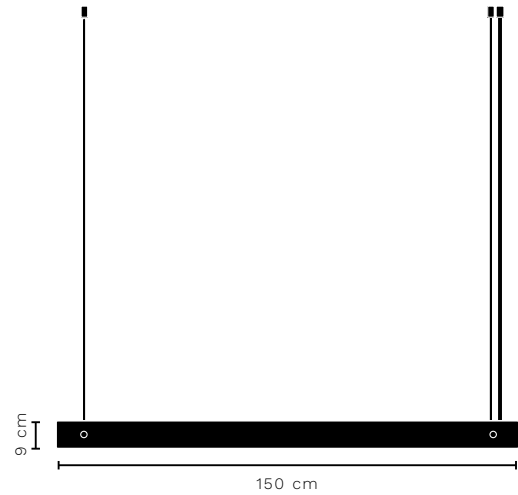

26% rabatt ska dras av på angivna priser

BRIDGE PENDANT

DESIGNED BY FRANSEN CREATIVE LAB

ITEM NO.	COLOUR/FINISH	DETAILS	COLLI QTY.	LEAD TIME	SEK EXCL VAT	SEK INCL VAT
135308	● Matt Black	Pendant L150 300 cm black fabric cord and steel wire	1 pc.	Stock item	4116	5145

Test & Certifications
CE

Light source
G13 230V LED max 18W

Packaging dimensions
8 x 165 x 12 cm

Net Weight
6,00 kg