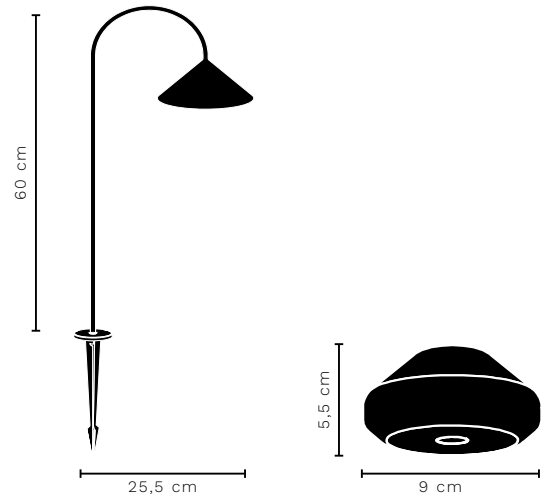

26% rabatt ska dras av på angivna priser

GRASP GARDEN SPEAR

DESIGNED BY THOMAS ALBERTSEN

ITEM NO.	COLOUR/FINISH	DETAILS	COLLI QTY.	LEAD TIME	SEK EXCL VAT	SEK INCL VAT
136782	● Matt Black	Garden Spear Easy to mount, no cables required	1 pc.	Stock item	2116	2645
136783	● Solid Brass	Garden Spear Easy to mount, no cables required	1 pc.	Stock item	2996	3745
136352	● Opal	Magnetic light Source Recharged by USB. Charging cable is included.	1 pc.	Stock item	636	795

Test & Certifications
CE

Light source
Frandsen ONE light source

Packaging dimensions
78 x 21,5 x 37 cm
F. ONE: 10,2 x 11,2 x 6,2 cm

Frandsen ONE included

Net Weight
0,57 kg
F. ONE: 0,18 kg