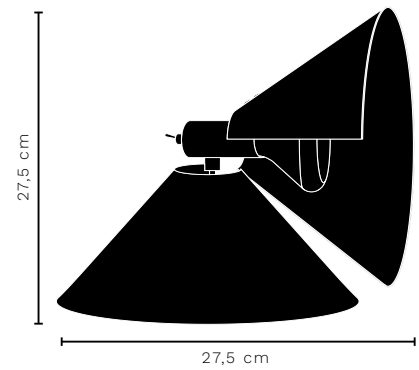

Test & Certifications
CE

Light source
2 x G9 230V MAX 40W

Packaging dimensions
32 x 32 x 31,6 cm

Net Weight
2,20 kg

26% rabatt ska dras av på angivna priser

PEEL TABLE

DESIGNED BY SISSEL GRAM

ITEM NO.	COLOUR/FINISH	DETAILS	COLLI QTY.	LEAD TIME	SEK EXCL VAT	SEK INCL VAT
136685	● Brushed Stainless Steel	Table lamp 250 cm transparent pvc cord	1 pc.	Stock item	3756	4695

Test & Certifications
CE

Light source
G9 230V MAX 40W

Packaging dimensions
32 x 32 x 31,6 cm

Net Weight
1,80 kg

26% rabatt ska dras av på angivna priser

PEEL WALL

DESIGNED BY SISSEL GRAM

ITEM NO.	COLOUR/FINISH	DETAILS	COLLI QTY.	LEAD TIME	SEK EXCL VAT	SEK INCL VAT
136686	● Brushed Stainless Steel	Wall lamp 250 cm transparent pvc cord	1 pc.	Stock item	3756	4695