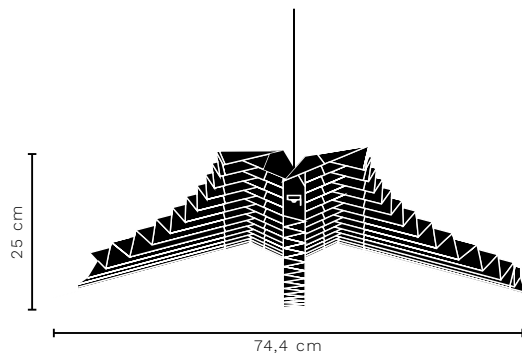

26% rabatt ska dras av på angivna priser

SORA

DESIGNED BY FUNG+BEDFORD

ITEM NO.	COLOUR/FINISH	DETAILS	COLLI QTY.	LEAD TIME	SEK EXCL VAT	SEK INCL VAT
135576	Solid Brass/ White	Pendant 300 cm white fabric cord	1 pc.	Stock item	10636	13295

Test & Certifications
CE

Light source
Integrated LED

Packaging dimensions
28,5 x 129,5 x 12 cm

Net Weight [Kg]
1,8