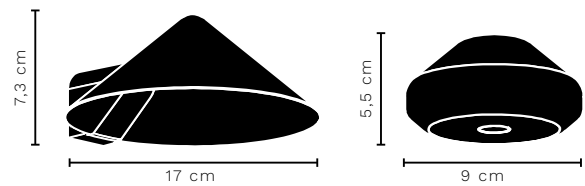

26% rabatt ska dras av på angivna priser

GRASP WALL

DESIGNED BY THOMAS ALBERTSEN

ITEM NO.	COLOUR/FINISH	DETAILS	COLLI QTY.	LEAD TIME	SEK EXCL VAT	SEK INCL VAT
136776	● Matt Black	Wall lamp Easy to mount, no cables required	1 pc.	Stock item	1636	2045
136774	○ Matt White	Wall lamp Easy to mount, no cables required	1 pc.	Stock item	1636	2045
136777	● Matt Beetroot	Wall lamp Easy to mount, no cables required	1 pc.	Stock item	1636	2045
136780	● Matt Petroleum	Wall lamp Easy to mount, no cables required	1 pc.	Stock item	1636	2045
136775	● Solid Brass	Wall lamp Easy to mount, no cables required	1 pc.	Stock item	2276	2845
136352	● Opal	Magnetic light Source Recharged by USB. Charging cable is included.	1 pc.	Stock item	636	795

Test & Certifications
CE

Light source
Frandsen ONE light source

Packaging dimensions
29,1 x 20,6 x 12,6 cm
F. ONE: 10,2 x 11,2 x 6,2 cm

Frandsen ONE included

Net Weight
0,42 kg
F. ONE: 0,18 kg