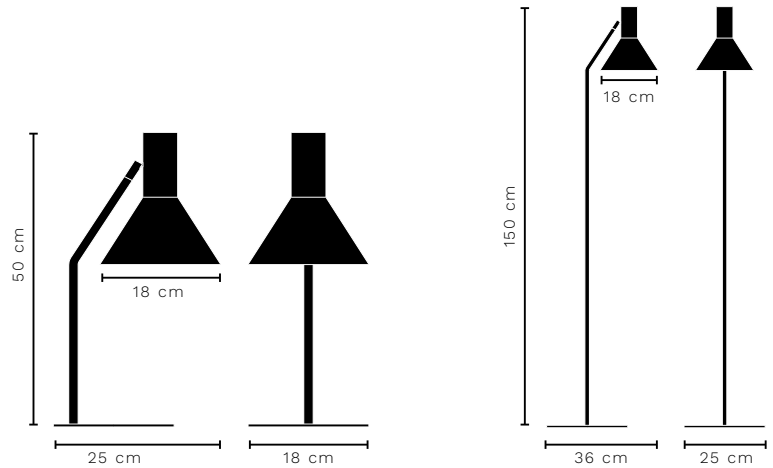

26% rabatt ska dras av på angivna priser

LYSS TABLE + FLOOR

DESIGNED BY TONI RIE

WATCH LAMP ONLINE

ITEM NO.	COLOUR/FINISH	DETAILS	COLLI QTY.	LEAD TIME	SEK EXCL VAT	SEK INCL VAT
101401	● Matt Black	Table lamp 250 cm black fabric cord with on/off switch	1 pc.	Stock item	1756	2195
101397	● Matt Almond	Table lamp 250 cm almond fabric cord with on/off switch	1 pc.	Stock item	1756	2195
104163	● Matt Black	Floor lamp 300 cm black fabric cord with on/off switch	1 pc.	Stock item	2636	3295
104159	● Matt Almond	Floor lamp 300 cm almond fabric cord with on/off switch	1 pc.	Stock item	2636	3295

Test & Certifications
CE

Light source
Table: E27 230V MAX 25W
Floor: E27 230V MAX 25W

Packaging dimensions
Table: 18 x 22 x 57 cm
Floor: 16 x 28 x 91 cm

Net Weight
Table: 1,90 kg
Floor: 3,40 kg