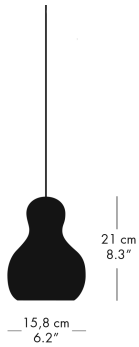

Calabash™ is authentic craftsmanship from the core to the surface. The distinctive shape of the calabash pumpkin inspired the Danish design studio Komplot Design to create a vivid and sculptural design that stands out – with or without the light turned on. The Calabash™ pendant comes with a coloured aluminium shade in two sizes – P1 and P2.

PENDANT

MODEL	COLOUR	CORD LGT. M	CORD SPECIFICATION	CANOPY COLOUR	PRODUCT CODE	DKK	SEK	NOK	GBP	EUR
P1	Gold	3	Black, textile	Black	14017274	1.876	2.876	2.916	242	257
P1	Silver	3	Black, textile	Black	14017172	1.876	2.876	2.916	242	257
P1	Grey Meteor (Matt)	3	Black, textile	Black	84720472	1.876	2.876	2.916	242	257
P1	Black Meteor (Matt)	3	Black, textile	Black	84720308	1.876	2.876	2.916	242	257
P2	Gold	3	Black, textile	Black	14018274	2.596	4.076	4.036	341	363
P2	Silver	3	Black, textile	Black	14018172	2.596	4.076	4.036	341	363
P2	Grey Meteor (Matt)	3	Black, textile	Black	84720772	2.596	4.076	4.036	341	363
P2	Black Meteor (Matt)	3	Black, textile	Black	84720608	2.596	4.076	4.036	341	363
P3	Silver	6	Black, textile	Black	14023172	4.756	7.356	7.316	622	662

PENDANT P1