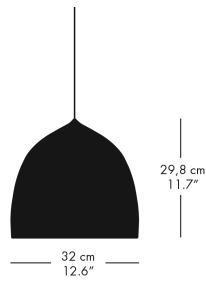

PENDANT P1.5