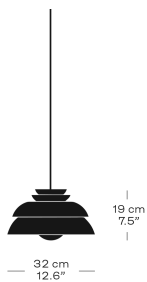

CONCERT™ JØRN UTZON 2005

2023.01

Concert™ gives a pleasant, non-glaring light without compromising the strength of illumination. The chosen shade configuration is visually characteristic of Jørn Utzon and reminds us of his greatest work — the Sydney Opera House. Concert™ is designed with four shades and a parabola of drawn steel, resting on a glass cone suspension. The suspension unit sends out a pleasant, even light between the shades. The bottom shade casts light downward to the parabola, which then diffuses it.

PENDANT

MODEL	COLOUR	CORD LGT. M	CORD SPECIFICATION	CANOPY COLOUR	PRODUCT CODE	DKK	SEK	NOK	GBP	EUR
P1	White	3	White, textile	White	54003405	2.796	4.356	4.276	363	386
P1	Black	3	Black, textile	Black	14721808	2.796	4.356	4.276	363	386
P3	White	6 w. wire	White, textile	White	74003505	4.996	7.796	7.716	655	697
P3	Black	6 w. wire	Black, textile	Black	14721908	4.996	7.796	7.716	655	697

PENDANT P1