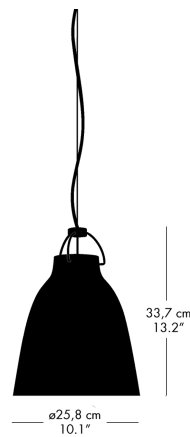

CARAVAGGIO™ OPAL
CECILIE MANZ 2005

2023.01

With Caravaggio™ Opal, Cecilie Manz has combined the characteristic Caravaggio™ design with a completely different lighting effect. The opal glass shade emits a soft, dimmed light, which is particularly suitable for rooms where a more evocative lighting is required. The lamp is suspended by the three renowned shackles, which here form a raw and masculine contrast to the feminine opal hand-blown glass. The P0 comes with an integrated LED source.

PENDANT

MODEL	COLOUR	CORD LGT. M	CORD SPECIFICATION	CANOPY COLOUR	PRODUCT CODE	DKK	SEK	NOK	GBP	EUR
P0 LED	Opal glass	3	Silver-grey, textile	White	94722705	1.596	2.516	2.476	209	223
P1	Opal glass	3	Silver-grey, textile	White	84183105	2.076	3.196	3.156	269	287
P2	Opal glass	3 w. wire	Silver-grey, textile	White	84183205	3.276	5.116	5.036	429	457
P3	Opal glass	6 w. wire	Silver-grey, textile	White	84184105	5.716	8.876	8.756	749	797

PENDANT P2

26% rabatt ska dras av på angivna priser⁹