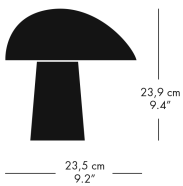

TABLE

26% rabatt ska dras av på angivna priser¹⁷