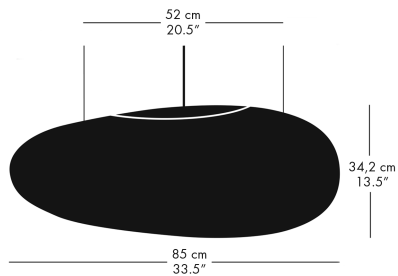

AVION™ ISKOS-BERLIN 2012

2023.01

A childhood fascination with Zeppelin airships gliding with steady grace across the sky, inspired Iskos-Berlin to create Avion™. The large, oval pendant hovers playfully in the air, ready to change its direction to suit your desire. The pendant emits a soft, diffuse light that creates a cosy, natural atmosphere. Avion™ can be arranged in a regular formation, as a dynamic pack or similarly it can be suspended in a line to mark a passage through a building.

PENDANT

MODEL	COLOUR	CORD LGT. M	CORD SPECIFICATION	PRODUCT CODE	DKK	SEK	NOK	GBP	EUR
2xE27	Polyethylene, white PC/ABS	6	White, PVC	54402705	4.436	6.916	6.796	579	615

CANOPY

MODEL	COLOUR	PRODUCT CODE	DKK	SEK	NOK	GBP	EUR
Adjustable canopy	White	18615605	1.476	2.316	2.276	193	205

PENDANT

ADJUSTABLE CANOPY

26% rabatt ska dras av på angivna priser³