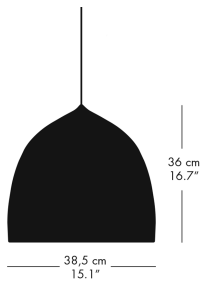

GamFratesi's inspiration for the Suspence™ pendant lamp series is translating a movement into a physical form and the shape of the lamp has been created by a soft pull, visually and physically connecting the cord with the shade. The infinity diffuser concentrates the light and prevents glare while creating an elegant optical illusion of infinite depth. The Suspence™ pendant comes with a matt lacquered aluminum shade and a colour-coordinated cord.

PENDANT

MODEL	COLOUR	CORD LGT. M	CORD SPECIFICATION	CANOPY COLOUR	PRODUCT CODE	DKK	SEK	NOK	GBP	EUR
P1	White	3	White, PVC	White	54400205	1.996	3.076	3.036	258	275
P1	Light grey	3	Matt light grey, PVC	White	54400612	1.996	3.076	3.036	258	275
P1	Black	3	Black, PVC	Black	54400508	1.996	3.076	3.036	258	275
P1	Copper	3	Black, PVC	Black	54403364	3.076	4.796	4.716	402	427
P1.5	Powder burgundy	3	Powder burgundy	White	84718201	2.716	4.236	4.156	352	375
P1.5	Pale pearl	3	Pale pearl	Black	84718102	2.716	4.236	4.156	352	375
P1.5	Light grey	3	Light grey	White	84718012	2.716	4.236	4.156	352	375
P2	White	3	White, PVC	White	54400305	3.396	5.316	5.276	446	475
P2	Light grey	3	Matt light grey, PVC	White	54400812	3.396	5.316	5.276	446	475
P2	Black	3	Black, PVC	Black	54400708	3.396	5.316	5.276	446	475
P2	Copper	3 w. wire	Black, PVC	Black	54403564	6.156	9.556	9.476	804	856

PENDANT P1

PENDANT P1.5

PENDANT P2

PENDANT P2 W. WIRE