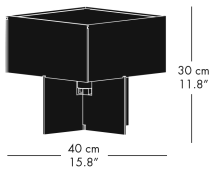

CROSS-PLEX™ BODIL KJÆR 1961

2023.01

Cross-Plex™ is a great example of Bodil Kjær's functionalistic expression with its clean and straight lines. It is centred on a cross-base of clear acrylic that creates an elegant play of surfaces and incorporates the cord as a central part of the design. The light from the cubic lampshade in opal acrylic creates a cosy atmosphere.

TABLE

MODEL	COLOUR	CORD LGT. M	CORD SPECIFICATION	PRODUCT CODE	DKK	SEK	NOK	GBP	EUR
T-300	Opal/clear	3	Black, textile	82716605	2.796	4.356	4.276	363	386
T-500	Opal/clear	3	Black, textile	82716705	2.556	4.036	3.956	336	357

TABLE T-300