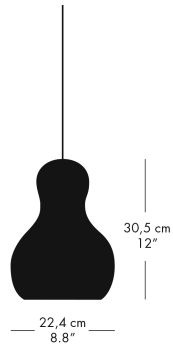

Calabash™ is authentic craftsmanship from the core to the surface. The distinctive shape of the calabash pumpkin inspired the Danish design studio Komplot Design to create a vivid and sculptural design that stands out – with or without the light turned on. The Calabash™ pendant comes with a coloured aluminium shade in two sizes – P1 and P2.

PENDANT

MODEL	COLOUR	CORD LGT. M	CORD SPECIFICATION	CANOPY COLOUR	PRODUCT CODE	DKK	SEK	NOK	GBP	EUR
P1	Gold	3	Black, textile	Black	14017274	1.876	2.876	2.916	242	257
P1	Silver	3	Black, textile	Black	14017172	1.876	2.876	2.916	242	257
P1	Grey Meteor (Matt)	3	Black, textile	Black	84720472	1.876	2.876	2.916	242	257
P1	Black Meteor (Matt)	3	Black, textile	Black	84720308	1.876	2.876	2.916	242	257
P2	Gold	3	Black, textile	Black	14018274	2.596	4.076	4.036	341	363
P2	Silver	3	Black, textile	Black	14018172	2.596	4.076	4.036	341	363
P2	Grey Meteor (Matt)	3	Black, textile	Black	84720772	2.596	4.076	4.036	341	363
P2	Black Meteor (Matt)	3	Black, textile	Black	84720608	2.596	4.076	4.036	341	363
P3	Silver	6	Black, textile	Black	14023172	4.756	7.356	7.316	622	662

PENDANT P2