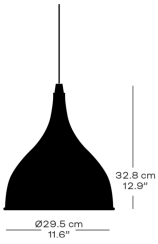

SILHUET™
JO HAMMERBORG 1977

2023.01

The beautiful Silhuet™ pendant is characterised by soft – almost hypnotising – lines and warm brass. In 2020, Fritz Hansen reissued the Silhuet™ design in celebration of the Danish designer Jo Hammerborg's 100th anniversary. In homage, Hammerborg's signature and a 100-year tag are inscribed inside every pendant.

PENDANT

MODEL	COLOUR	CORD LGT. M	CORD SPECIFICATION	CANOPY COLOUR	PRODUCT CODE	DKK	SEK	NOK	GBP	EUR
P2	Polished brass	3	Black, textile	Black	94723118	2.796	4.356	4.276	363	386
P2	Brushed brass	3	Black, textile	Black	94722818	2.796	4.356	4.276	363	386

PENDANT P2

26% rabatt ska dras av på angivna priser¹⁹