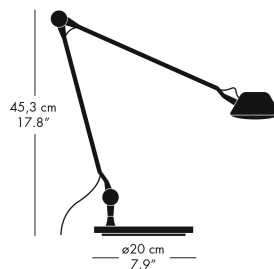

AQ01™
ANNE QVIST 2017

2023.01

The AQ01™ has curvy edges and matt finish. The aluminium shade can be switched on, off and dimmed directly at the top. The diffuser prevents glare and gives off direct downward illumination in a symmetric rotational pattern. The delicate arms connecting the two joints hide the wire within and keep it in place with an internal spring. The AQ01™ can be configured as a plug-in, table lamp or wall mounted lamp.

SINGLE UNIT (FOR REPLACEMENT)

MODEL	COLOUR	CORD LGT. M	CORD SPECIFICATION	PRODUCT CODE	DKK	SEK	NOK	GBP	EUR
AQ01 - LED	White	2,5	White, PVC + adapter	62698505	1.876	2.876	2.916	242	257
AQ01 - LED	Black	2,5	Black, PVC + adapter	62698408	1.876	2.876	2.916	242	257
AQ01 - LED	Blue	2,5	Blue, PVC + adapter	62698606	1.876	2.876	2.916	242	257

PLUG-IN

MODEL	COLOUR	CORD LGT. M	CORD SPECIFICATION	PRODUCT CODE	DKK	SEK	NOK	GBP	EUR
AQ01 + Plug-in	White	2,5	White, PVC + adapter	62716005	2.156	3.316	3.276	280	298
AQ01 + Plug-in	Black	2,5	Black, PVC + adapter	62716208	2.156	3.316	3.276	280	298
AQ01 + Plug-in	Blue	2,5	Blue, PVC + adapter	62716106	2.156	3.316	3.276	280	298

TABLE

MODEL	COLOUR	CORD LGT. M	CORD SPECIFICATION	PRODUCT CODE	DKK	SEK	NOK	GBP	EUR
AQ01 + Table base	White	2,5	White, PVC + adapter	62699105	2.236	3.476	3.396	292	310
AQ01 + Table base	Black	2,5	Black, PVC + adapter	62699008	2.236	3.476	3.396	292	310
AQ01 + Table base	Blue	2,5	Blue, PVC + adapter	62699206	2.236	3.476	3.396	292	310

WALL

MODEL	COLOUR	CORD LGT. M	CORD SPECIFICATION	PRODUCT CODE	DKK	SEK	NOK	GBP	EUR
AQ01 + Wall base	White	2,5	White, PVC + adapter	62698805	2.076	3.196	3.156	269	287
AQ01 + Wall base	Black	2,5	Black, PVC + adapter	62698708	2.076	3.196	3.156	269	287
AQ01 + Wall base	Blue	2,5	Blue, PVC + adapter	62698906	2.076	3.196	3.156	269	287

PLUG-IN

TABLE

WALL

26% rabatt ska dras av på angivna priser²