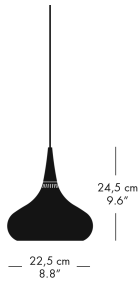

ORIENT™
JO HAMMERBORG 1963

2023.01

Orient™ was designed by Jo Hammerborg in 1963 and relaunched by Fritz Hansen in 2013. Revitalized in close collaboration with the Hammerborg family, the Orient™ pendant is a flawless light design with excellent luminous efficacy, and is made from the finest quality materials. The pendant's organically shaped shade made of aluminium or copper is connected to the cord with a delicate wooden joint and gives a soft, pleasant light without any glare.

PENDANT

MODEL	COLOUR	CORD LGT. M	CORD SPECIFICATION	CANOPY COLOUR	PRODUCT CODE	DKK	SEK	NOK	GBP	EUR
P1	Aluminium/oak	3	Grey, textile	White	84716372	2.116	3.276	3.236	275	293
P1	Black/rosewood	3	Black, textile	Black	34192108	1.996	3.076	3.036	258	275
P1	Copper/rosewood	3	Black, textile	Black	34192064	2.956	4.556	4.556	386	410
P2	Aluminium/oak	3	Grey, textile	White	84716472	3.196	4.996	4.916	419	445
P2	Black/rosewood	3	Black, textile	Black	34192308	2.956	4.556	4.556	386	410
P2	Copper/rosewood	3	Black, textile	Black	34192264	4.396	6.836	6.716	573	609
P3	Aluminium/oak	6	Grey, textile	White	84716572	5.036	7.836	7.756	661	702
P3	Black/rosewood	6	Black, textile	Black	34192808	4.876	7.596	7.476	639	679

PENDANT P1