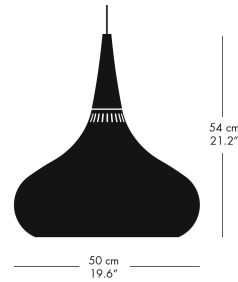

PENDANT P3

26% rabatt ska dras av på angivna priser¹⁸