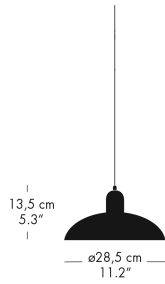

PENDANT 6631-P