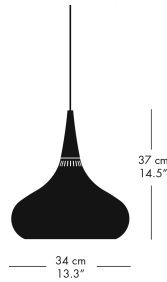

ORIENT™
JO HAMMERBORG 1963

2023.01

Orient™ was designed by Jo Hammerborg in 1963 and relaunched by Fritz Hansen in 2013. Revitalized in close collaboration with the Hammerborg family, the Orient™ pendant is a flawless light design with excellent luminous efficacy, and is made from the finest quality materials. The pendant's organically shaped shade made of aluminium or copper is connected to the cord with a delicate wooden joint and gives a soft, pleasant light without any glare.

PENDANT

MODEL	COLOUR	CORD LGT. M	CORD SPECIFICATION	CANOPY COLOUR	PRODUCT CODE	DKK	SEK	NOK	GBP	EUR
P1	Aluminium/oak	3	Grey, textile	White	84716372	2.116	3.276	3.236	275	293
P1	Black/rosewood	3	Black, textile	Black	34192108	1.996	3.076	3.036	258	275
P1	Copper/rosewood	3	Black, textile	Black	34192064	2.956	4.556	4.556	386	410
P2	Aluminium/oak	3	Grey, textile	White	84716472	3.196	4.996	4.916	419	445
P2	Black/rosewood	3	Black, textile	Black	34192308	2.956	4.556	4.556	386	410
P2	Copper/rosewood	3	Black, textile	Black	34192264	4.396	6.836	6.716	573	609
P3	Aluminium/oak	6	Grey, textile	White	84716572	5.036	7.836	7.756	661	702
P3	Black/rosewood	6	Black, textile	Black	34192808	4.876	7.596	7.476	639	679

PENDANT P2

26% rabatt ska dras av på angivna priser¹⁸