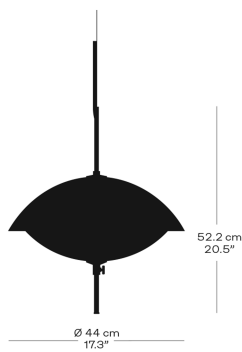

CLAM™ AHM & LUND 2019

2023.01

With beautiful, mouth-blown glass and brass details, the Clam™ pendant by Ahm & Lund is a new classic within lighting excellence. The Clam™ pendant lamp is inspired by a seashell and, like a shell hides its pearl, it 'hides' its light source. Its diffused light creates beautiful atmosphere and ambiance. The pendant is available in two sizes.

PENDANT

MODEL	COLOUR	CORD LGT. M	CORD SPECIFICATION	CANOPY COLOUR	PRODUCT CODE	DKK	SEK	NOK	GBP	EUR
Ø440	Opal/brass	6	Black, textile	Brass	94724305	10.076	15.636	15.516	1.322	1.406
Ø550	Opal/brass	6	Black, textile	Brass	94722205	12.596	19.556	19.356	1.654	1.758

Ø440

Ø550