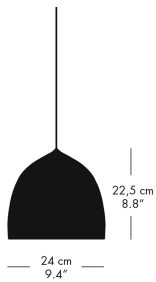

GamFratesi's inspiration for the Suspence™ pendant lamp series is translating a movement into a physical form and the shape of the lamp has been created by a soft pull, visually and physically connecting the cord with the shade. The infinity diffuser concentrates the light and prevents glare while creating an elegant optical illusion of infinite depth. The Suspence™ pendant comes with a matt lacquered aluminum shade and a colour-coordinated cord.

PENDANT

MODEL	COLOUR	CORD LGT. M	CORD SPECIFICATION	CANOPY COLOUR	PRODUCT CODE	DKK	SEK	NOK	GBP	EUR
P1	White	3	White, PVC	White	54400205	1.996	3.076	3.036	258	275
P1	Light grey	3	Matt light grey, PVC	White	54400612	1.996	3.076	3.036	258	275
P1	Black	3	Black, PVC	Black	54400508	1.996	3.076	3.036	258	275
P1	Copper	3	Black, PVC	Black	54403364	3.076	4.796	4.716	402	427
P1.5	Powder burgundy	3	Powder burgundy	White	84718201	2.716	4.236	4.156	352	375
P1.5	Pale pearl	3	Pale pearl	Black	84718102	2.716	4.236	4.156	352	375
P1.5	Light grey	3	Light grey	White	84718012	2.716	4.236	4.156	352	375
P2	White	3	White, PVC	White	54400305	3.396	5.316	5.276	446	475
P2	Light grey	3	Matt light grey, PVC	White	54400812	3.396	5.316	5.276	446	475
P2	Black	3	Black, PVC	Black	54400708	3.396	5.316	5.276	446	475
P2	Copper	3 w. wire	Black, PVC	Black	54403564	6.156	9.556	9.476	804	856

PENDANT P1