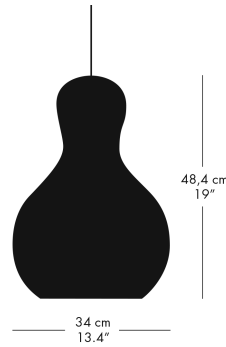

Calabash™ is authentic craftsmanship from the core to the surface. The distinctive shape of the calabash pumpkin inspired the Danish design studio Komplot Design to create a vivid and sculptural design that stands out – with or without the light turned on. The Calabash™ pendant comes with a coloured aluminium shade in two sizes – P1 and P2.

PENDANT

MODEL	COLOUR	CORD LGT. M	CORD SPECIFICATION	CANOPY COLOUR	PRODUCT CODE	DKK	SEK	NOK	GBP	EUR
P1	Gold	3	Black, textile	Black	14017274	1.876	2.876	2.916	242	257
P1	Silver	3	Black, textile	Black	14017172	1.876	2.876	2.916	242	257
P1	Grey Meteor (Matt)	3	Black, textile	Black	84720472	1.876	2.876	2.916	242	257
P1	Black Meteor (Matt)	3	Black, textile	Black	84720308	1.876	2.876	2.916	242	257
P2	Gold	3	Black, textile	Black	14018274	2.596	4.076	4.036	341	363
P2	Silver	3	Black, textile	Black	14018172	2.596	4.076	4.036	341	363
P2	Grey Meteor (Matt)	3	Black, textile	Black	84720772	2.596	4.076	4.036	341	363
P2	Black Meteor (Matt)	3	Black, textile	Black	84720608	2.596	4.076	4.036	341	363
P3	Silver	6	Black, textile	Black	14023172	4.756	7.356	7.316	622	662

PENDANT P3