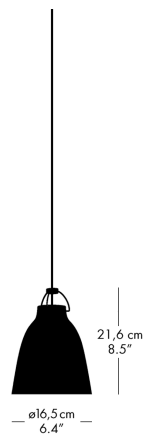

CARAVAGGIO™ OPAL
CECILIE MANZ 2005

2023.01

With Caravaggio™ Opal, Cecilie Manz has combined the characteristic Caravaggio™ design with a completely different lighting effect. The opal glass shade emits a soft, dimmed light, which is particularly suitable for rooms where a more evocative lighting is required. The lamp is suspended by the three renowned shackles, which here form a raw and masculine contrast to the feminine opal hand-blown glass. The P0 comes with an integrated LED source.

PENDANT

MODEL	COLOUR	CORD LGT. M	CORD SPECIFICATION	CANOPY COLOUR	PRODUCT CODE	DKK	SEK	NOK	GBP	EUR
P0 LED	Opal glass	3	Silver-grey, textile	White	94722705	1.596	2.516	2.476	209	223
P1	Opal glass	3	Silver-grey, textile	White	84183105	2.076	3.196	3.156	269	287
P2	Opal glass	3 w. wire	Silver-grey, textile	White	84183205	3.276	5.116	5.036	429	457
P3	Opal glass	6 w. wire	Silver-grey, textile	White	84184105	5.716	8.876	8.756	749	797

PENDANT P1

26% rabatt ska dras av på angivna priser⁹