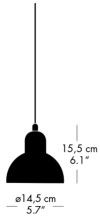

PENDANT 6722-P