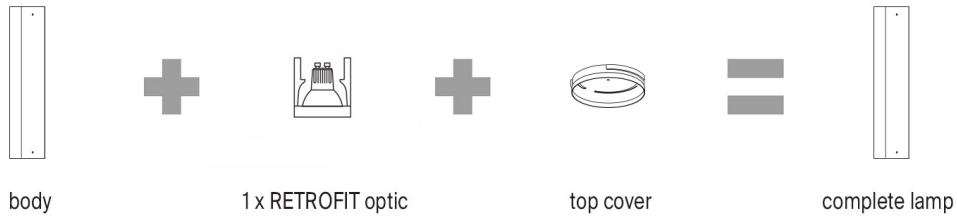

E04250 (with RETROFIT optic)

calculate the price of the lamp adding the body to the optic (see following pages).

Structure	Model Dimension cm	Item code	Finishes	Suggested light source	SEK ex V.A.T.
	E04250 wall direct and direct/indirect light H 46,5 Ø 13,4 CE	1E0400250001	matt black		2.388,00
		1E0400250002	matt white		2.388,00
		1E0400250020	matt alu		2.388,00
		1E0400250030	matt brass		2.388,00

top cover to use with retrofit optics

	E0401 top cover CE	1E040/010001	black		264,00