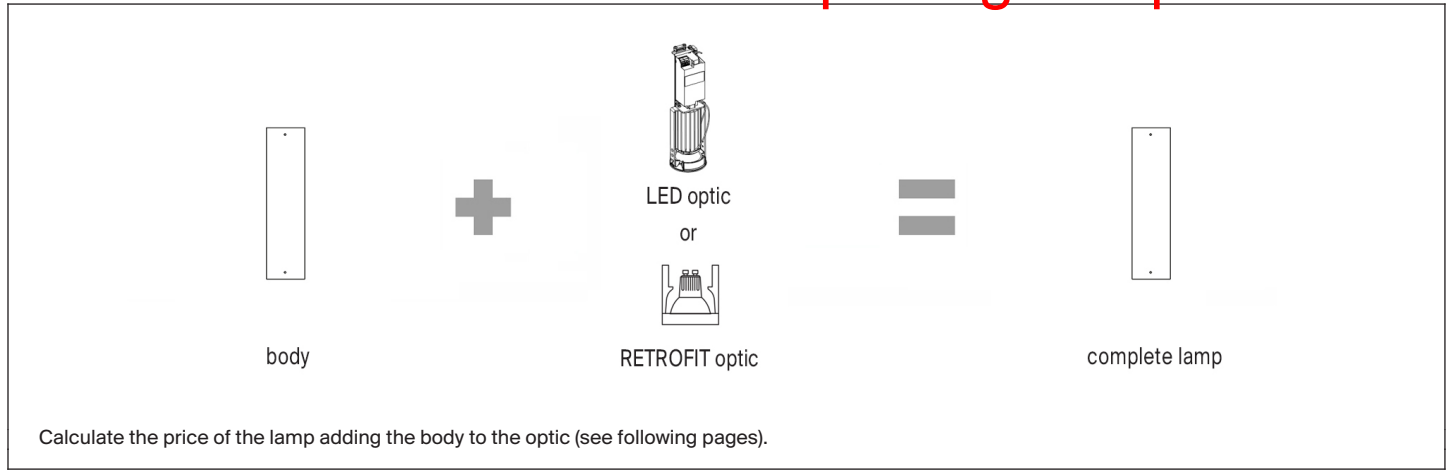

Structure	Model Dimension cm	Item code	Finishes	Suggested light source	SEK ex V.A.T.
	E04200 ceiling H 27,9 Ø 7 direct light CE V	1E0400200001	matt black		1.308,00
		1E0400200002	matt white		1.308,00
		1E0400200020	matt alu		1.308,00
		1E0400200030	matt brass		1.308,00
	E04220 ceiling H 37,2 Ø 13,4 direct light CE V	1E0400220001	matt black		1.776,00
		1E0400220002	matt white		1.776,00
		1E0400220020	matt alu		1.776,00
		1E0400220030	matt brass		1.776,00