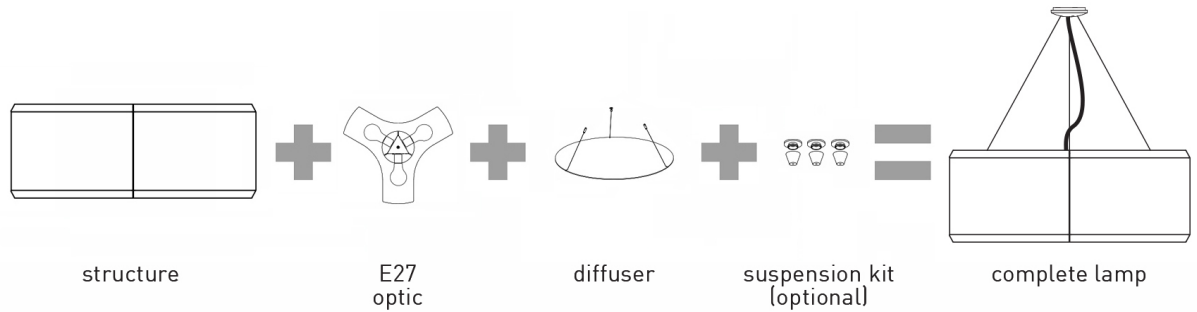

Calculate the price of the lamp adding the cost of the structure to the corresponding optical system and to the optional accessories.

Besides the four catalogue colors, other chromatic ranges have been selected for personalization of the lamps. These custom hues are offered with a 10% surcharge.

Structure	Model Dimension cm	Item code	Finishes	Suggested light source	SEK ex V.A.T.

	D79/90c suspension textile Ø 90 H 45 L cable 80 - 450 ceiling rose: Ø 16 x 4	1D7909C000A2	light grey 133		26.832,00
		1D7909C000A3	dark grey 152		26.832,00
		1D7909C000B2	rust 252		26.832,00
		1D7909C000B1	sand 242		26.832,00

	D79/120c suspension textile Ø 117 H 45 L cable 80 - 450 ceiling rose: Ø 16 x 4	1D7912C000A2	light grey 133		29.160,00
		1D7912C000A3	dark grey 152		29.160,00
		1D7912C000B2	rust 252		29.160,00
		1D7912C000B1	sand 242		29.160,00

	D79/150c suspension textile Ø 148,5 H 45 L cable 80 - 450 ceiling rose: Ø 16 x 4	1D7915C000A2	light grey 133		35.652,00
		1D7915C000A3	dark grey 152		35.652,00
		1D7915C000B2	rust 252		35.652,00
		1D7915C000B1	sand 242		35.652,00