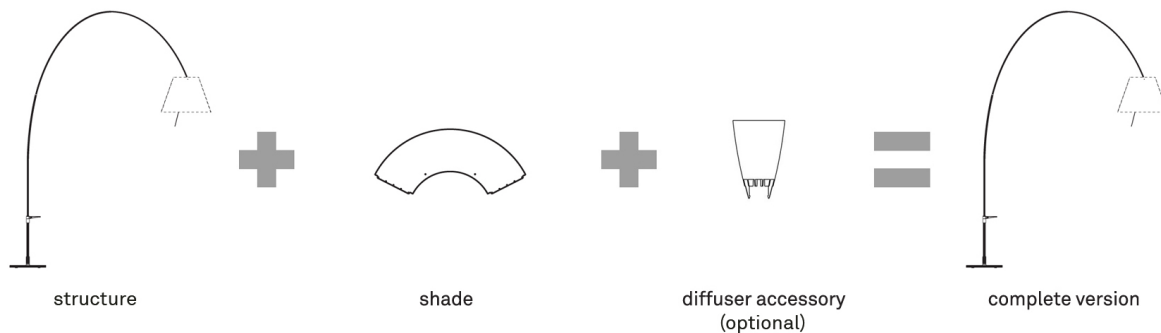

Calculate the price of the lamp adding the cost of the body to the shade.

Structure	Model Dimension cm	Item code	Finishes	Suggested light source	SEK ex V.A.T.
	D13E d. floor telescopic dimmer on board 220-240V~ 50/60Hz H 217 - 250 H min 130 - 140 base 36 x 36 CE □ ▽	1D13GED00020	alu	LED E27 dimmable	14.148,00
		1D13GED00017	black	105W HSGSA E27 energy saver	14.220,00
	D13E i. floor telescopic on/off switch 220-240V~ 50/60Hz H 217 - 250 H min 130 - 140 base 36 X 36 CE □ ▽	1D13GEI00020	alu	LED E27 dimmable	13.728,00
		1D13GEI00017	black	105W HSGSA E27 energy saver	13.728,00
	D13Ea d. wall version telescopic dimmer on board 220-240V~ 50/60Hz H 215 - 248 CE □ ▽	1D13GEDA0020	alu	LED E27 dimmable	11.844,00
				105W HSGSA E27 energy saver	
	D13Ea i. wall version telescopic on/off switch 220-240V~ 50/60Hz H 215 - 248 CE □ ▽	1D13GEIA0020	alu	LED E27 dimmable	10.284,00
				105W HSGSA E27 energy saver	
	D13E sas suspension 220-240V~ 50/60Hz H 100 - 250 ceiling rose: Ø 12 x 3 CE □ ▽	1D13GESA0020	alu	LED E27 dimmable	2.556,00
				105W HSGSA E27 energy saver