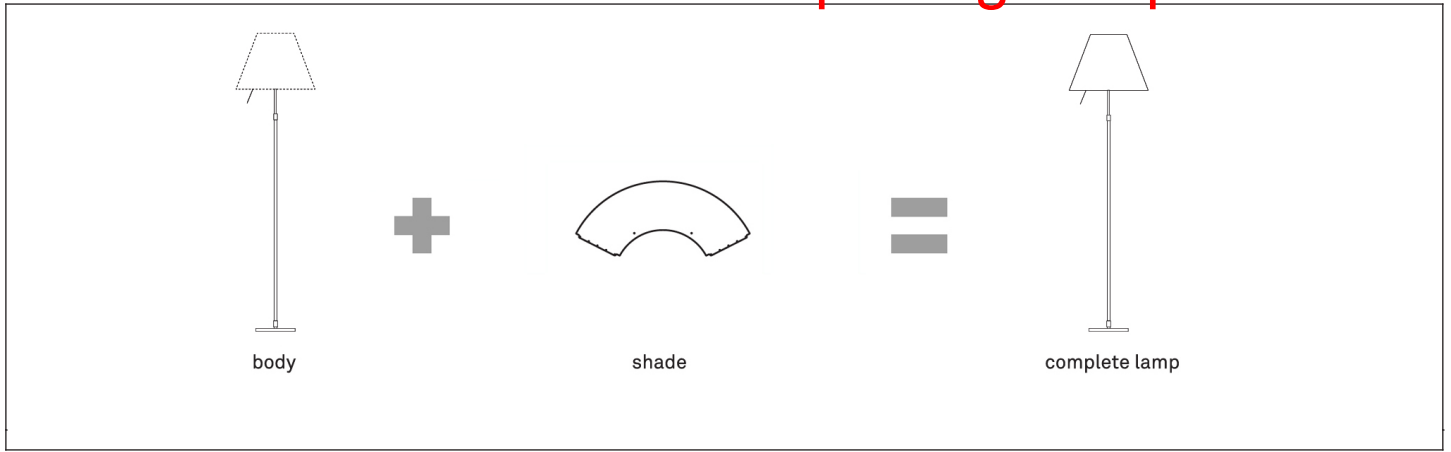

Structure	Model Dimension cm	Item code	Finishes	Suggested light source	SEK ex V.A.T.
	D13Gt floor telescopic sensor dimmer 220-240V~ 50/60Hz Ø 70, H 175 - 235 base 36x36 CE □ ▽	1D13GTDH0020	alu stem white shade	 3xLED E27 dimmable 3x70W HSGSA E27 energy saver	15.684,00
	D13Gti floor telescopic on/off switch 220-240V~ 50/60Hz Ø 70, H 175 - 235 base 36x36 CE □ ▽	1D13GTIH0020	alu stem white shade	 3xLED E27 dimmable 3x70W HSGSA E27 energy saver	15.540,00
	D13Gs suspension sensor dimmer 220-240V~ 50/60Hz Ø 70, H 100 - 475 ceiling rose: Ø 12 x 3 CE □ ▽	1D13GSDH0020	white shade	 3xLED E27 dimmable 3x70W HSGSA E27 energy saver	8.568,00
	D13Gsi suspension on/off 220-240V~ 50/60Hz Ø 70, H 100 - 475 ceiling rose: Ø 12 x 3 CE □ ▽	1D13GSIH0020	white shade	 3xLED E27 dimmable 3x70W HSGSA E27 energy saver	8.076,00