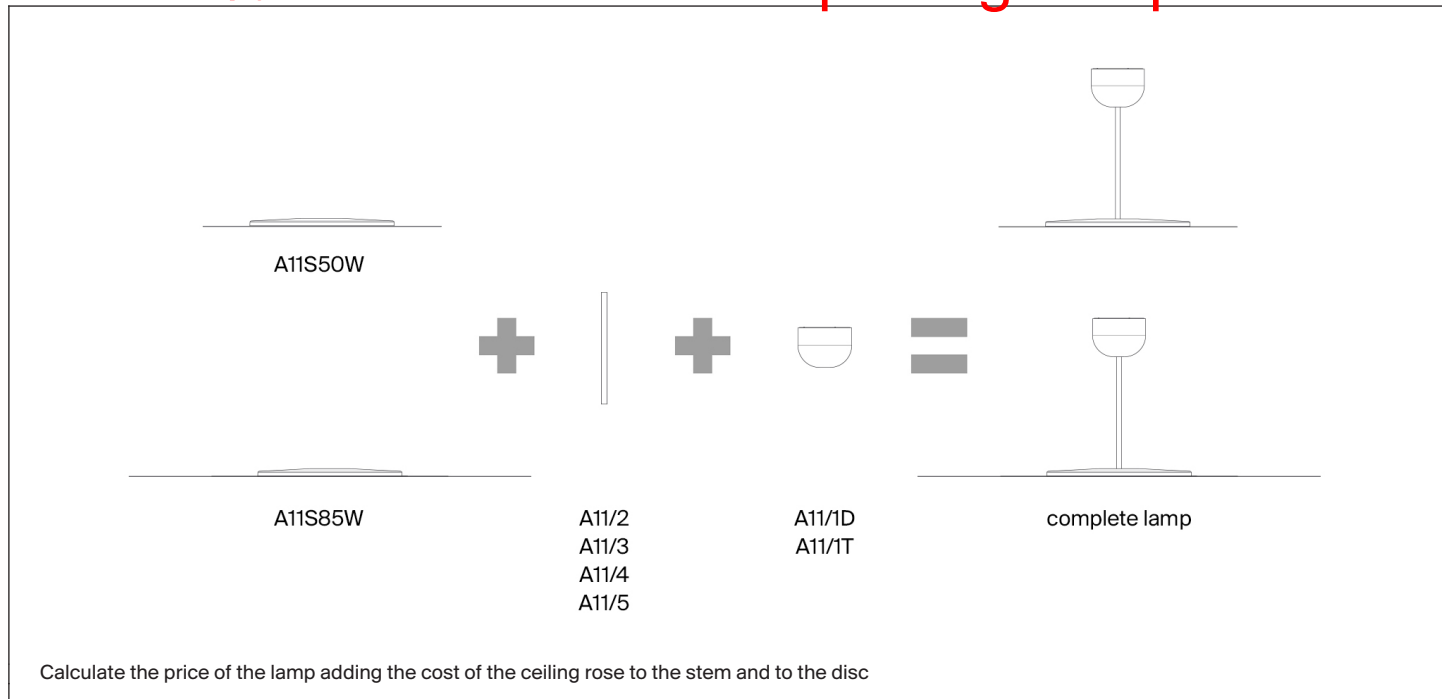

Structure	Model Dimension cm	Item code	Finishes	Suggested light source	SEK ex V.A.T.

wall structure complete 2700K

	A11A25W Wall dimmable phase-cut 220-240V ~ 50/60Hz Ø 25 H 3 CE Ⓢ ⚠	1A110A25W002	white/mirror	LED 28W 2700K CRI 90 ☐	3.540,00

wall structure complete 3000K

	A11A25 Wall dimmable phase-cut 220-240V ~ 50/60Hz Ø 25 H 3 CE Ⓢ ⚠	1A110A250002	white/mirror	LED 28W 3000K CRI 90 ☐	3.540,00

suspension structure

	A11/2 Stem H 23, lamp total height CE	1A110/020010	blue		768,00
		1A110/020030	brass		900,00