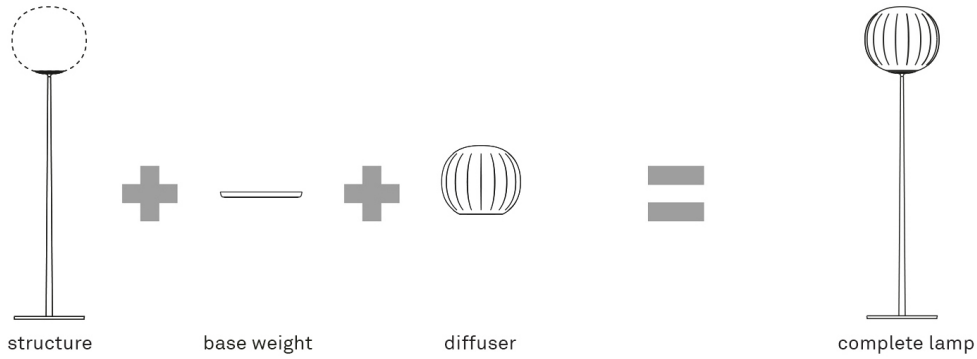

Lita floor

Lita table or suspension (with only one diffuser)

Lita multiple suspension

Calculate the price of the lamp adding the structure (for the floor version also the base weight) or the support to the corresponding diffuser for all versions: table, floor, wall and suspension.