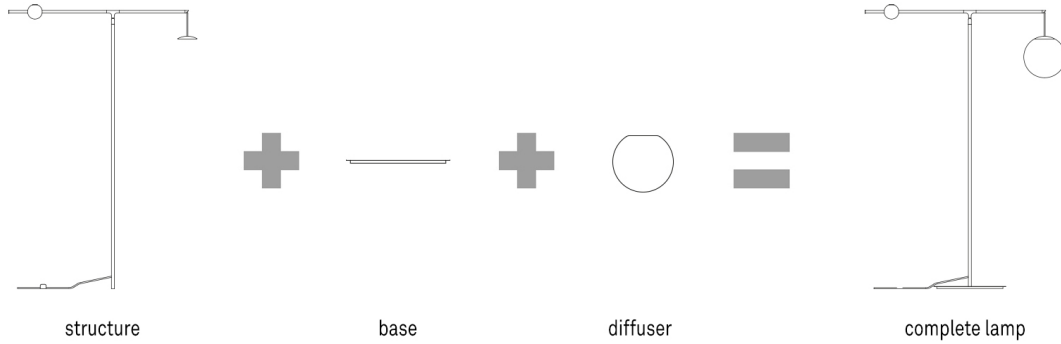

Malamata floor