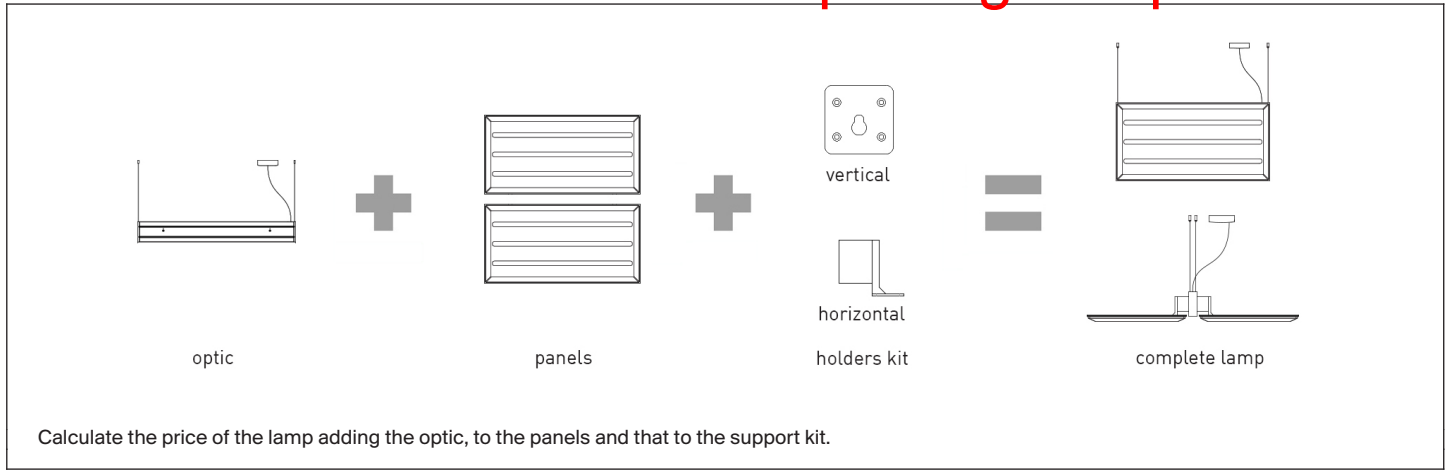

Structure	Model Dimension cm	Item code	Finishes	Suggested light source	SEK ex V.A.T.

optics 120 cm

	D93SDDCN direct optic 3000K dimmable push/DALI 120 x 15 x 5 H 50 - 300 ceiling rose: Ø 15 x 5 220-240V~ 50/60 Hz CE ⊕ ▽	1D93NSDDC020	alu	LED 43W 3000K CRI 90 ☐	10.140,00

	D93SDICN direct/indirect optic 3000K dimmable push/DALI 120 x 15 x 5 H 50 - 300 ceiling rose: Ø 15 x 5 220-240V~ 50/60 Hz CE ⊕ ▽	1D93NSDIC020	alu	LED 43W + LED 32W 3000K CRI 90 ☐	12.552,00

	D93SFICN direct/indirect optic 3000K with anti-glare dimmable push/DALI 120 x 15 x 5 H 50 - 300 ceiling rose: Ø 15 x 5 220-240V~ 50/60 Hz CE ⊕ ▽	1D93NSFIC020	alu	LED 43W + LED 32W 3000K CRI 90 ☐	13.104,00

sound-absorbing panels 120 cm

	D93/1 Pair of panels 120 x 60 CE	1D93010000A1	white/black		13.920,00
		1D93010000A2	white/blue		13.920,00
		1D93010000A4	white/beige		13.920,00