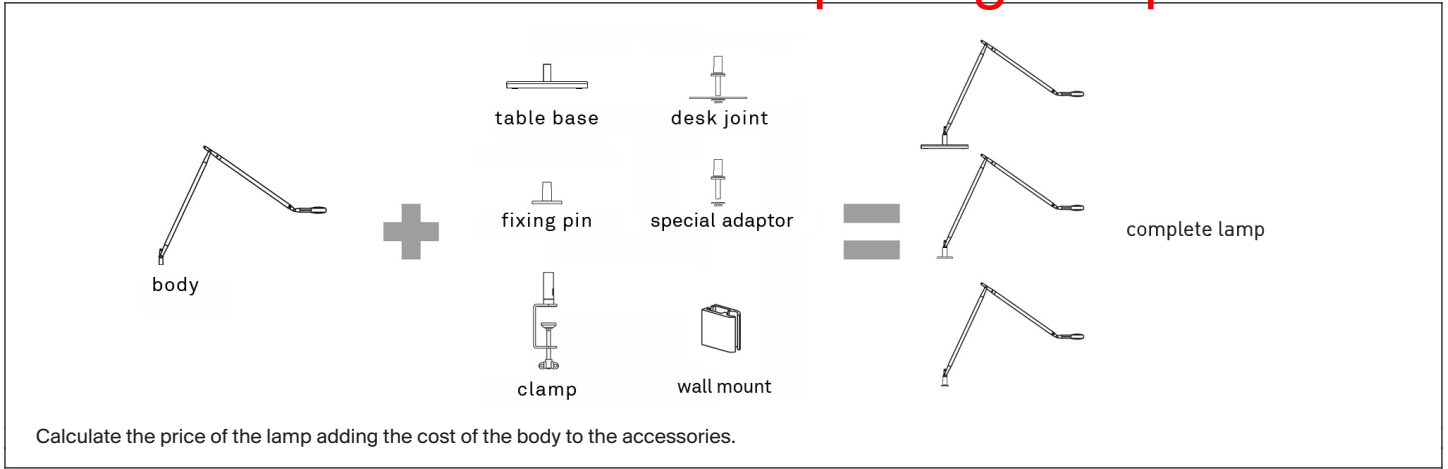

Structure	Model Dimension cm	Item code	Finishes	Suggested light source	SEK ex V.A.T.
	D72N1 table dimmer on board head L 13 x H 10,5 x W 2 arms l 47 + 42,2 CE	1D720=N10002	white	LED 8W 3000K CRI 80 ☐	4.656,00
		1D720=N10001	black soft-touch		4.812,00
		1D720=N10018	mirror		4.812,00

accessories

	D72/1 table base L 18,5 x 18,5 CE	1D72/1000001	black soft-touch		1.068,00
		1D72/1000002	white		1.404,00
		1D72/1000018	mirror		1.500,00

	D72/2 fixing pin (for use on the table max 41mm, hole Ø 10mm) H 4,4, Ø 3 CE	1D72/2000002	white		468,00
		1D72/2000001	black soft-touch		468,00
		1D72/2000018	mirror		516,00

	D72/3 clamp (for use on the table max 41mm) H 4,4 CE	1D72/3000002	white		912,00
		1D72/3000001	black soft-touch		912,00
		1D72/3000018	mirror		936,00

	D72/4 wall bracket L 5 x H 4.5 CE	1D72/4000002	white		456,00
		1D72/4000001	black soft-touch		456,00
		1D72/4000018	mirror		456,00