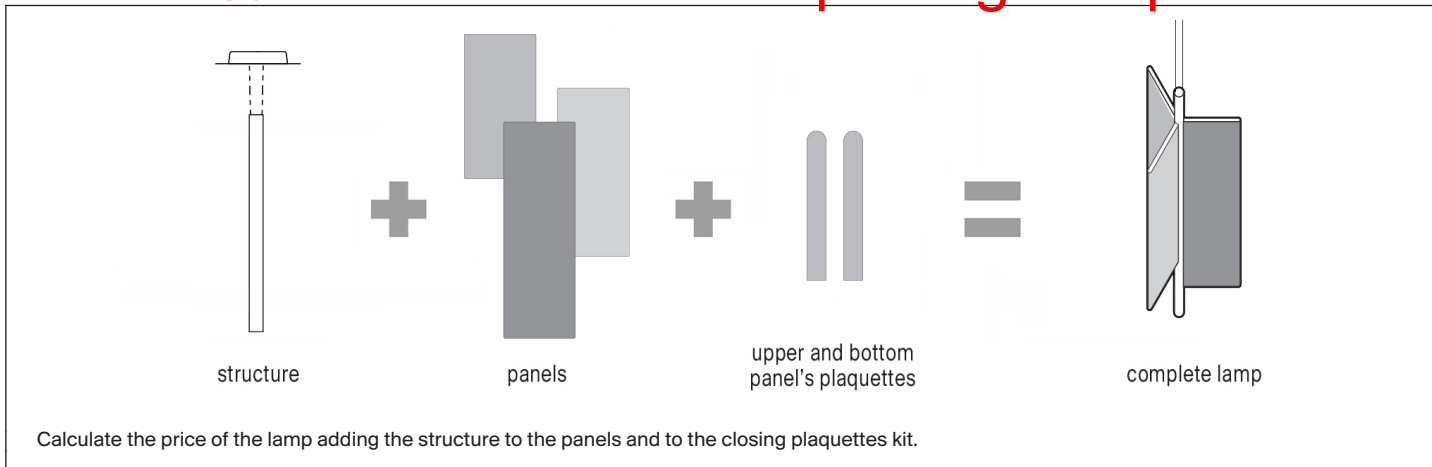

Structure	Model Dimension cm	Item code	Finishes	Suggested light source	SEK ex V.A.T.

structure

	D97/1D cylindrical body direct/indirect light dimnable push/DALI beam: 56° downward , 100° upward 220-240V~ 50/60Hz Ø 5,6, H 90 ceiling rose: Ø 30 x 5 CE Ⓢ Ⓡ	1D970/1D0001	matt black	LED module 2 x 20W dim to warm ☐ 3000K → 1800K CRI 97	11.904,00

	D97/2D cylindrical body direct/indirect light dimnable push/DALI beam: 56° downward , 100° upward 220-240V~ 50/60Hz Ø 5,6, H 120 ceiling rose: Ø 30 x 5 CE Ⓢ Ⓡ	1D970/2D0001	matt black	LED module 2 x 20W dim to warm ☐ 3000K → 1800K CRI 97	12.948,00

panels for standard collection

	D97C36 sound-absorbing panel for D97/1D and D97/2D L 30 H 60 CE	1D970C3600B1	light grey 01		2.904,00
		1D970C3600B2	medium grey 02		2.904,00
		1D970C3600B3	dark grey 03		2.904,00

	D97C37 sound-absorbing panel only for D97/2D L 30 H 75 CE	1D970C3700B1	light grey 01		2.940,00
		1D970C3700B2	medium grey 02		2.940,00
		1D970C3700B3	dark grey 03		2.940,00