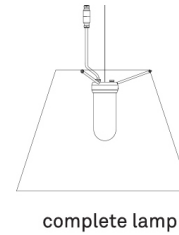

Calculate the price of the lamp adding the cost of the body to the shade, and to the accessories, such as base, rod stake or fixed base. Apparatus IP44 with optical compartment with a degree of protection IP55.

Structure	Model Dimension cm	Item code	Finishes	Suggested light source	SEK ex V.A.T.
	D13G.air floor outdoor on/off switch 220-240V~ 50/60Hz Ø 2,1, H 221 CE ⊕ ⚠ IP44	1D13GT/00020	alu	LED E27	10.752,00
		1D13GT/00013	rust	205W HSGST E27 energy saver	10.752,00
	D13GSO suspension structure on/off switch 220-240V~ 50/60Hz Ø 10,6, H 23,7 CE ⊕ ⚠ IP45	1D13GSOUT020	alu	LED E27	8.400,00

shade and accessories

	D13G/1 shade for floor structure Ø 70, H 49 CE	1D13GP/01002	white		3.432,00
		1D13GP/01028	ivory		4.668,00
		1D13GP/01011	green		4.668,00
		1D13GP/01013	rust		4.668,00