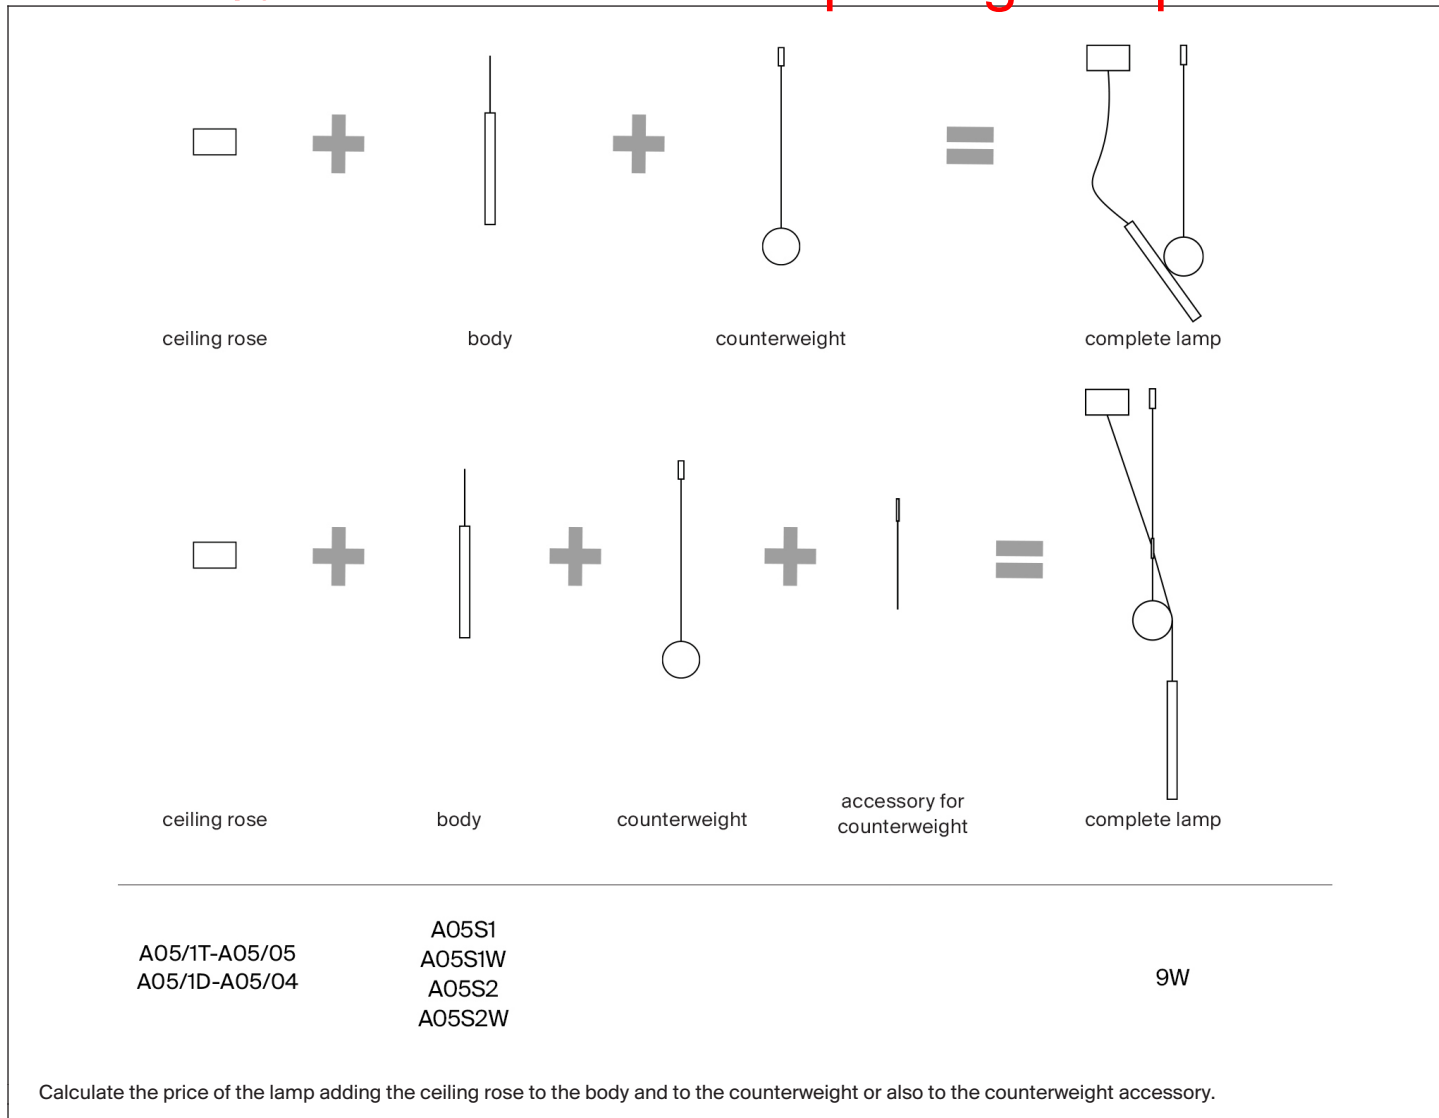

Structure	Model Dimension cm	Item code	Finishes	Suggested light source	SEK ex V.A.T.

complete wall version. 2700K. Ceiling rose finish / cylinder finish.

	A05ADW wall/ceiling dimmable phase cut 220-240V ~ 50/60Hz ceiling rose Ø 6 depth 10,5 cylinder Ø 2,5 x L 18 CE ⚡ V	1A050ADW0001	Black/Black	LED 7W 2700K CRI 90 ☐	4.392,00
		1A050ADW0030	Black/Brass		4.392,00
		1A050ADW0035	White/Black		4.392,00
		1A050ADW0002	White/Ribbed white		4.392,00
		1A050ADW0098	Black/Ribbed white		4.392,00

complete wall version. 3000K. Ceiling rose finish / cylinder finish.

	A05AD wall/ceiling dimmable phase cut 220-240V ~ 50/60Hz ceiling rose Ø 6 depth 10,5 cylinder Ø 2,5 x L 18 CE ⚡ V	1A050AD00001	Black/Black	LED 7W 3000K CRI 90 ☐	4.392,00
		1A050AD00030	Black/Brass		4.392,00
		1A050AD00035	White/Black		4.392,00
		1A050AD00002	White/Ribbed white		4.392,00
		1A050AD00098	Black/Ribbed white		4.392,00