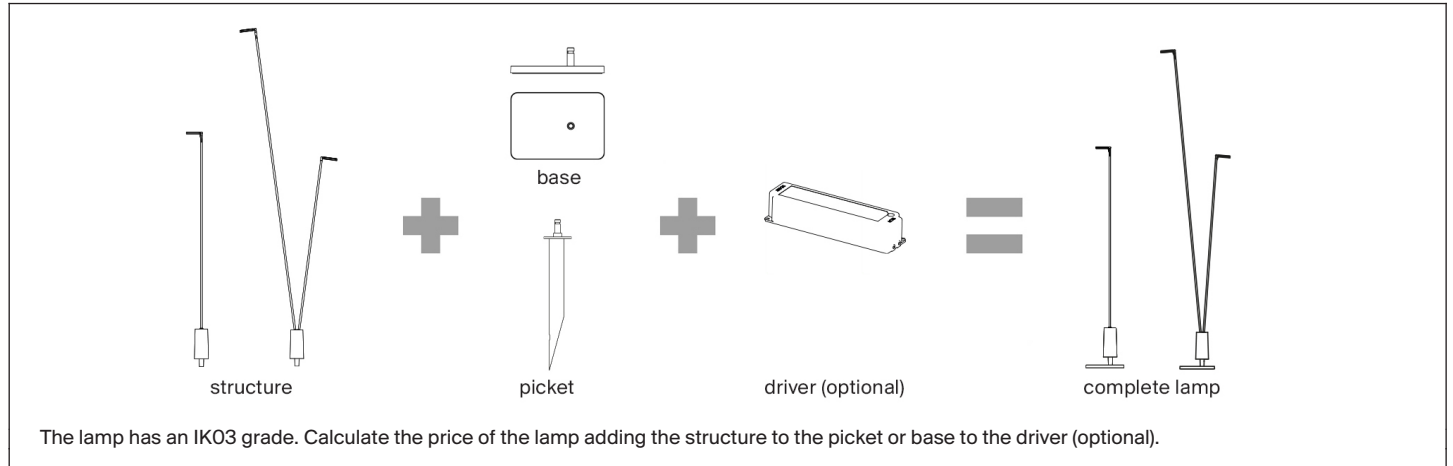

26% rabatt ska dras av på angivna priser

A04 FLIA

alessandro zambelli

Structure	Model Dimension cm	Item code	Finishes	Suggested light source	SEK ex V.A.T.

structure (the lamp is supplied without power supply)
3000K version

	A04WTF1A single floor structure 8V dc, max 300mA dc H 75 Ø 5 CE IP65	1A04WTF1A001	matt black	LED 2,5W 3000K CRI 90 ☐	5.100,00
	A04WTF1B single floor structure 8V dc, max 300mA dc H 120 Ø 5 CE IP65	1A04WTF1B001	matt black	LED 2,5W 3000K CRI 90 ☐	5.280,00
	A04WTF1C single floor structure 8V dc, max 300mA dc H 180 Ø 5 CE IP65	1A04WTF1C001	matt black	LED 2,5W 3000K CRI 90 ☐	5.688,00