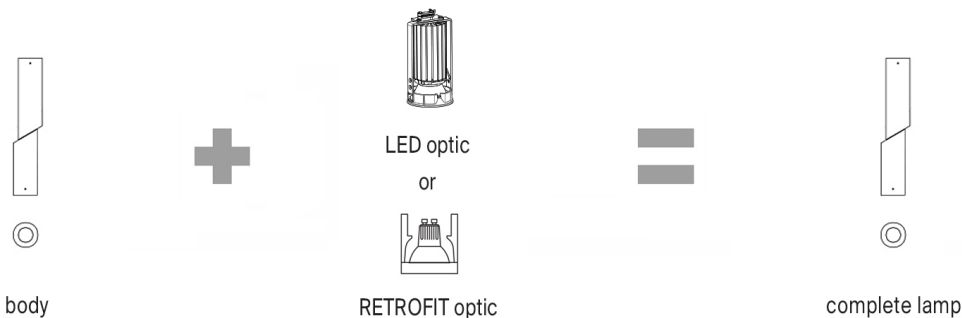

Calculate the price of the lamp adding the body to the optic

Structure	Model Dimension cm	Item code	Finishes	Suggested light source	SEK ex V.A.T.

bodies for LED optics

	E06100 ceiling fixture dimable DALI 220-240V~ 50/60Hz H 40 Ø 7 CE ⚡ ⚠	1E0600100001	matt black		3.636,00
		1E0600100002	matt white		3.636,00
		1E0600100020	matt alu		3.636,00
		1E0600100030	matt brass		3.636,00

	E06150 electrified EUTRAC fixture dimable DALI 220-240V~ 50/60Hz H 40 Ø 7 CE ⚡ ⚠	1E0600150001	matt black		4.104,00
		1E0600150002	matt white		4.104,00
		1E0600150020	matt alu		4.104,00
		1E0600150030	matt brass		4.104,00

LED optics

	E061M medium beam optic 45° 250 mA dc CE ⚡	1E060/1M0000		LED module COB 11W 2700K CRI 90 ☐	1.464,00

	E061W large beam optic 60° 250 mA dc CE ⚡	1E060/1W0000		LED module COB 11W 2700K CRI 90 ☐	1.464,00