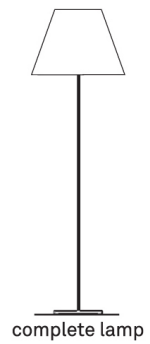

Calculate the price of the lamp adding the cost of the body to the shade, and to the accessories, such as base, rod stake or fixed base. Apparatus IP44 with optical compartment with a degree of protection IP55.

Structure	Model Dimension cm	Item code	Finishes	Suggested light source	SEK ex V.A.T.
	D13G.air floor outdoor on/off switch 220-240V~ 50/60Hz Ø 2,1, H 221 CE ⊕ ⚠ IP44	1D13GT/00020	alu	LED E27	10.752,00
		1D13GT/00013	rust	205W HSGST E27 energy saver	10.752,00
	D13GSO suspension structure on/off switch 220-240V~ 50/60Hz Ø 10,6, H 23,7 CE ⊕ ⚠ IP45	1D13GSOUT020	alu	LED E27	8.400,00

shade and accessories

	D13G/1 shade for floor structure Ø 70, H 49 CE	1D13GP/01002	white		3.432,00
		1D13GP/01028	ivory		4.668,00
		1D13GP/01011	green		4.668,00
		1D13GP/01013	rust		4.668,00