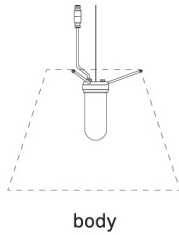

Calculate the price of the lamp adding the cost of the body to the shade, and to the accessories, such as base, rod stake or fixed base. Apparatus IP44 with optical compartment with a degree of protection IP55.

Structure	Model Dimension cm	Item code	Finishes	Suggested light source	SEK ex V.A.T.
	D13G.air floor outdoor on/off switch 220-240V~ 50/60Hz Ø 2,1, H 221 CE ⊕ ⚠ IP44	1D13GT/00020	alu	LED E27	10.752,00
		1D13GT/00013	rust	205W HSGST E27 energy saver	10.752,00
	D13GSO suspension structure on/off switch 220-240V~ 50/60Hz Ø 10,6, H 23,7 CE ⊕ ⚠ IP45	1D13GSOUT020	alu	LED E27	8.400,00

shade and accessories

	D13G/1 shade for floor structure Ø 70, H 49 CE	1D13GP/01002	white		3.432,00
		1D13GP/01028	ivory		4.668,00
		1D13GP/01011	green		4.668,00
		1D13GP/01013	rust		4.668,00