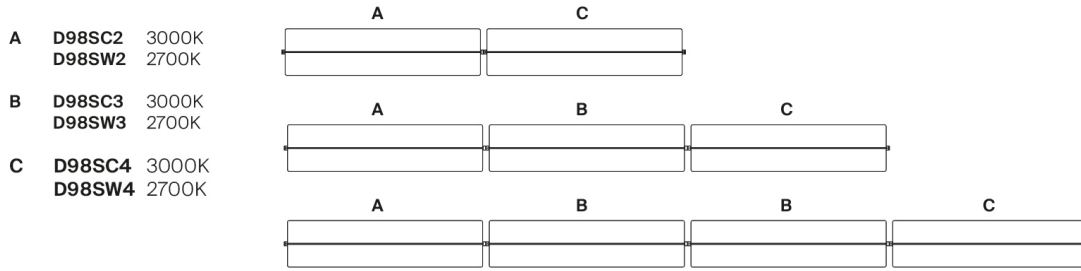

Suspension version: multiple configurations scheme

Calculate the price of the lamp adding the structure to the ceiling rose.

Structure	Model Dimension cm	Item code	Finishes	Suggested light source	SEK ex V.A.T.

complete table version

	D98=W1 table dimmer on board 24V dc L 45 x W 15 x H 22 	1D980=W10028	prosecco	LED 19W 2700K CRI 90 ☐	12.288,00

suspension, complete version

	D98SC1 suspension dimnable push/DALI 220-240V~ 50/60Hz L 120 x W 28 x H 2.7 L cable 3 m ceiling rose: 28,5 x 5 x 11,5 	1D980SC10002	white	LED 52W 3000K CRI 90 ☐	15.264,00
		1D980SC10005	dark grey		15.264,00

	D98SW1 suspension dimnable push/DALI 220-240V~ 50/60Hz L 120 x W 28 x H 2.7 L cable 3 m ceiling rose: 28,5 x 5 x 11,5 	1D980SW10002	white	LED 52W 2700K CRI 90 ☐	14.472,00
		1D980SW10005	dark grey		14.472,00

bodies for multiple configurations. This configurations can be composed according to the scheme shown

	D98SC2 suspension initial lamp (A) dimnable 24Vdc SELV L 120 x W 28 x H 2.7 	1D980SC20002	white	LED 46W 3000K CRI 90 ☐	13.392,00
		1D980SC20005	dark grey		13.392,00