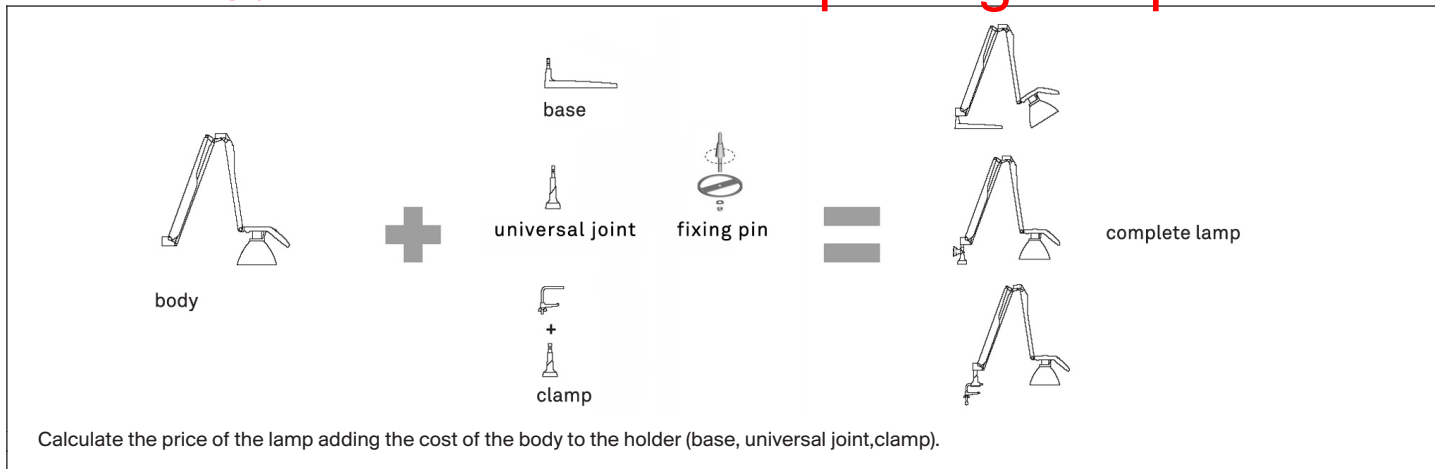

Structure	Model Dimension cm	Item code	Finishes	Suggested light source	SEK ex V.A.T.
	D33N.100 table/wall on/off switch 220-240V~ 50/60Hz arms L 44 + 35,5 head Ø 16 CE □ ▽	1D33N2GI00AA	metal	LED filament E27	2.604,00
		1D33N2GI0002	white	70W HSGSA E27 energy saver	2.736,00
		1D33N2GI0001	black soft-touch		3.024,00
	D33Nt.100 floor on/off switch 220-240V~ 50/60Hz arms L 35,5 H 92 head Ø 16 CE □ ▽	1D33NTGI00AA	metal	LED filament E27	3.216,00
		1D33NTGI0001	black soft-touch	70W HSGSA E27 energy saver	3.528,00
		1D33NTGI0002	white		3.576,00
	D33Nsp.60 ceiling/wall on/off switch fixing base included 220-240V~ 50/60Hz depth 36 head Ø 11 CE □ ▽	1D33NSPI00AA	metal	LED E14	1.932,00
		1D33NSPI0002	white	28W Spot R50 E14 energy saver	1.992,00
		1D33NSPI0001	black soft-touch	42W HSGSA E14 energy saver	2.160,00
	D33Nsp.100 ceiling/wall on/off switch fixing base included 220-240V~ 50/60Hz depth 36 head Ø 16 CE □ ▽	1D33NSGI00AA	metal	LED filament E27	2.016,00
		1D33NSGI0002	white	70W HSGSA E27 energy saver	2.148,00
		1D33NSGI0001	black soft-touch		2.304,00

accessories

	D33N/01 base Ø 23,6 CE	1D33N/010002	white		1.248,00
		1D33N/01000A	metal		1.248,00
		1D33N/010001	black soft-touch		1.320,00