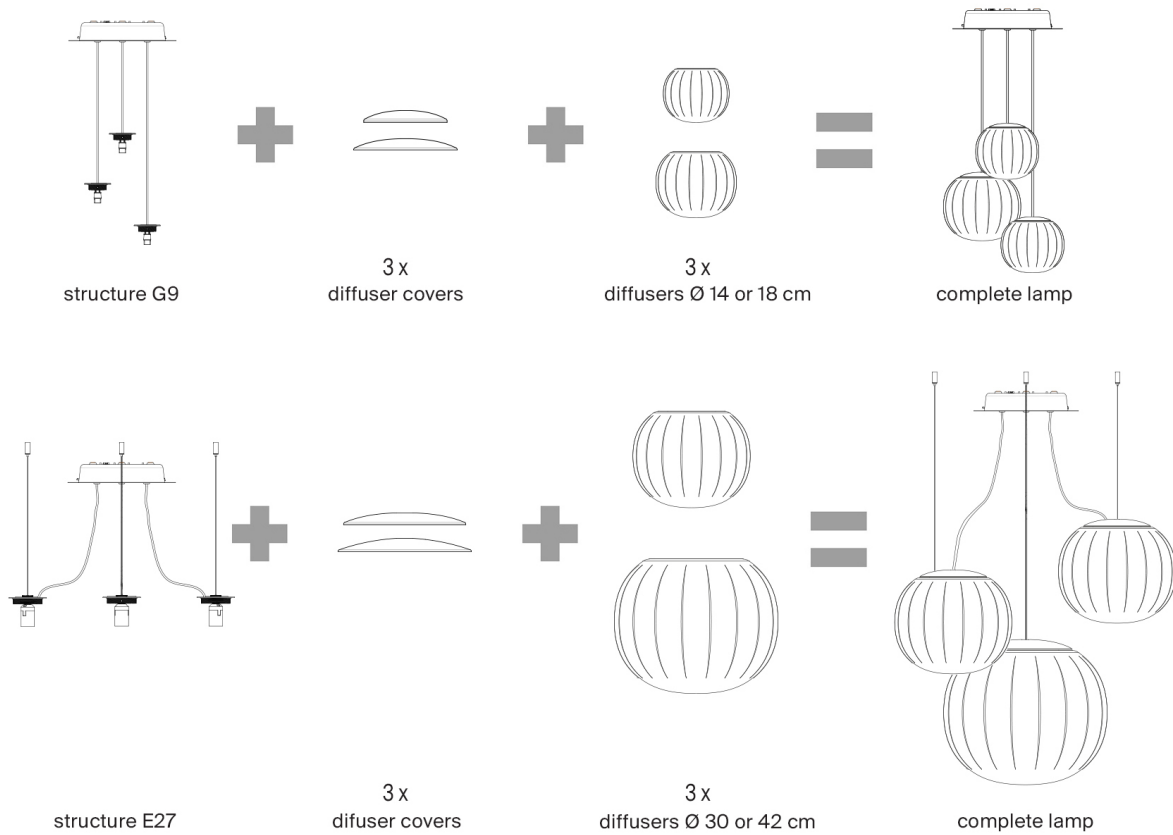

Lita multiple suspension

Calculate the price of the lamp adding the structure (for the floor version also the base weight) or the support to the corresponding diffuser for all versions: table, floor, wall and suspension.