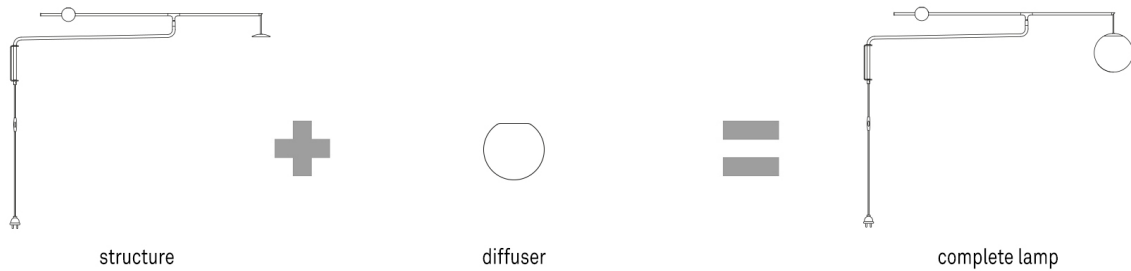

Malamata wall