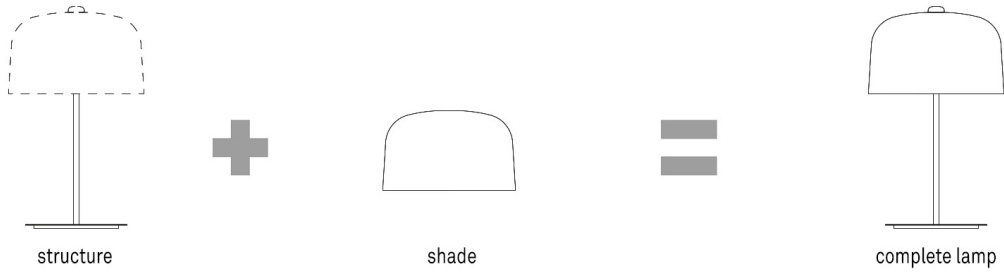

Zile table

Zile floor

For the table version B0240D and floor version B02T40D, add the price of the structure to the shade.

Structure	Model Dimension cm	Item code	Finishes	Suggested light source	SEK ex V.A.T.

table version

	B0220 Table complete version on/off switch 220-240V~ 50/60Hz H 42 base Ø 18 shade Ø 20 CE □ ▼	1B020=200013	matt brick red		LED E27	3.084,00
		1B020=200039	matt dove gray			3.084,00
		1B020=200001	matt black			3.084,00
		1B020=200002	matt white			3.084,00

	B0240D Table dimmable structure dimmer on board 220-240V~ 50/60Hz H 66 base Ø 30 CE □ ▼	1B020=40D013	matt brick red		LED E27 dimmable	3.348,00
		1B020=40D039	matt dove gray			3.348,00
		1B020=40D001	matt black			3.348,00
		1B020=40D002	matt white			3.348,00