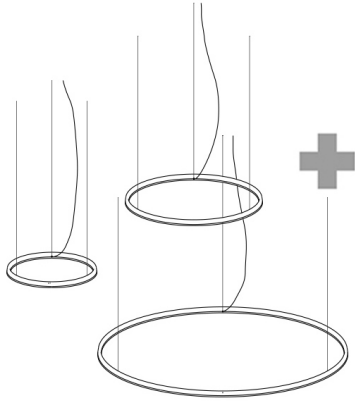

or

bodies

remote drivers +
cover plate (optional)