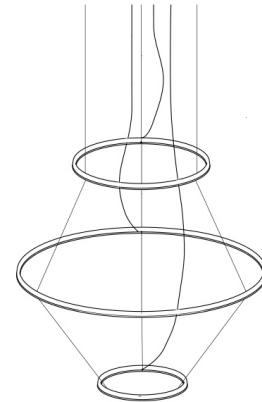

body

or

complete lamp

bodies

remote drivers +
cover plate (optional)

multiple configuration

D81C07-D81C07W
D81C11-D81C11W
D81C20-D81C20W

D81/4-D81/10
D81/5-D81/11
D81/6-D81/12

58W
75W
135W

It is possible to obtain multiple configurations up to 3 circles.

Structure	Model Dimension cm	Item code	Finishes	Suggested light source	SEK ex V.A.T.
-----------	-----------------------	-----------	----------	---------------------------	------------------