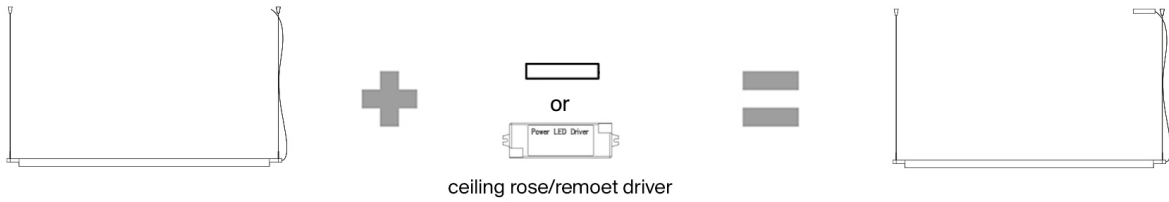

D81B2/D81BW2
D81B2/D81BW2

AD81/25D-D81/21
AD81/25T-D81/22

37W
37W

Calculate the price of the lamp adding the structure to the base to the floor version or the ceiling rose at the suspension version.

Structure	Model Dimension cm	Item code	Finishes	Suggested light source	SEK ex V.A.T.

2700K version

	D81TW2 floor extruded aluminium foot dimmer H 161 CE	1D810TW20030	brass	LED 2700K CRI 90 ☐	7.116,00
		1D810TW20020	alu		7.116,00
		1D810TW20001	black		7.116,00

3000K version

	D81T2 floor extruded aluminium foot dimmer H 161 CE	1D810T020030	brass	LED 3000K CRI 90 ☐	7.116,00
		1D810T020020	alu		7.116,00
		1D810T020001	black		7.116,00

base for floor version

	D81/26D base foot dimmer 220-240V~ 50/60Hz H 17 Ø 14.5 CE ☐	1D810/26D001	black	37W	3.504,00