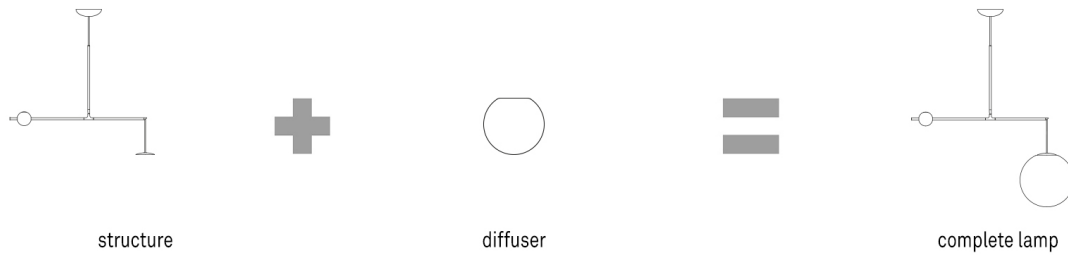

Malamata suspension

For all versions calculate the price of the lamp adding the structure to the diffuser.

Structure	Model Dimension cm	Item code	Finishes	Suggested light source	SEK ex V.A.T.

floor version

	B01T22 Floor dimmable structure foot dimmer for diffuser Ø 22 220-240V~ 50/60Hz H 150 L 96 CE □ ▽	1B010T220001	matt black	LED E14 max Ø 40 mm dimmable	6.204,00
		1B010T220030	brushed brass		8.652,00

	B01/3 Base Ø 38 CE	1B010/300001	matt black		2.160,00
		1B010/300030	brushed brass		3.528,00