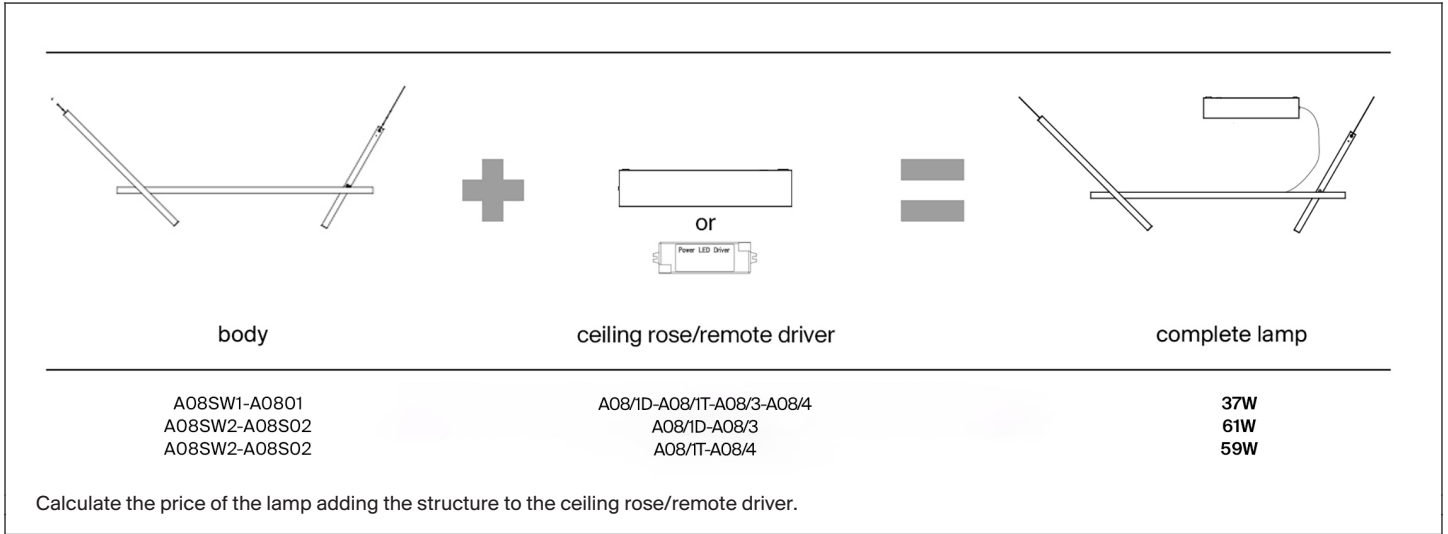

Structure	Model Dimension cm	Item code	Finishes	Suggested light source	SEK ex V.A.T.

2700K version

	A08SW1 suspension structure dimmable 24Vdc SELV H 62 L 102 L cable 300 CE	1A080SW10002	white	LED 32W 2700K CRI 90 ☐	9.480,00
		1A080SW10001	black		9.480,00
		1A080SW10010	blue		9.480,00
		1A080SW10011	green		9.480,00

	A08SW2 suspension structure dimmable 24Vdc SELV H 75 L 180 L cable 300 CE	1A080SW20002	white	LED 2700K CRI 90 56W ☐	12.252,00
		1A080SW20001	black		12.252,00
		1A080SW20010	blue		12.252,00
		1A080SW20011	green		12.252,00

3000K version

	A08S01 suspension structure dimmable 24Vdc SELV H 62 L 102 L cable 300 CE	1A080S010002	white	LED 32W 3000K CRI 90 ☐	9.480,00
		1A080S010001	black		9.480,00
		1A080S010010	blue		9.480,00
		1A080S010011	green		9.480,00

	A08S02 suspension structure dimmable 24Vdc SELV H 75 L 180 L cable 300 CE	1A080S020002	white	LED 3000K CRI 90 56W ☐	12.252,00
		1A080S020001	black		12.252,00
		1A080S020010	blue		12.252,00
		1A080S020011	green		12.252,00