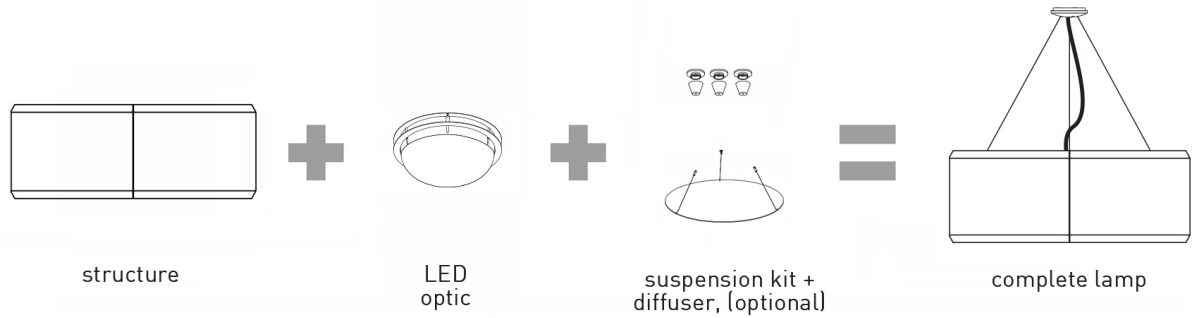

Calculate the price of the lamp adding the cost of the structure to the corresponding optical system and to the optional accessories.

Besides the four catalogue colors, other chromatic ranges have been selected for personalization of the lamps. These custom hues are offered with a 10% surcharge.

Structure	Model Dimension cm	Item code	Finishes	Suggested light source	SEK ex V.A.T.

	D79/90c suspension textile Ø 90 H 45 L cable 80 - 450 ceiling rose: Ø 16 x 4	1D7909C000A2	light grey 133		26.832,00
		1D7909C000A3	dark grey 152		26.832,00
		1D7909C000B2	rust 252		26.832,00
		1D7909C000B1	sand 242		26.832,00

	D79/120c suspension textile Ø 117 H 45 L cable 80 - 450 ceiling rose: Ø 16 x 4	1D7912C000A2	light grey 133		29.160,00
		1D7912C000A3	dark grey 152		29.160,00
		1D7912C000B2	rust 252		29.160,00
		1D7912C000B1	sand 242		29.160,00

	D79/150c suspension textile Ø 148,5 H 45 L cable 80 - 450 ceiling rose: Ø 16 x 4	1D7915C000A2	light grey 133		35.652,00
		1D7915C000A3	dark grey 152		35.652,00
		1D7915C000B2	rust 252		35.652,00
		1D7915C000B1	sand 242		35.652,00