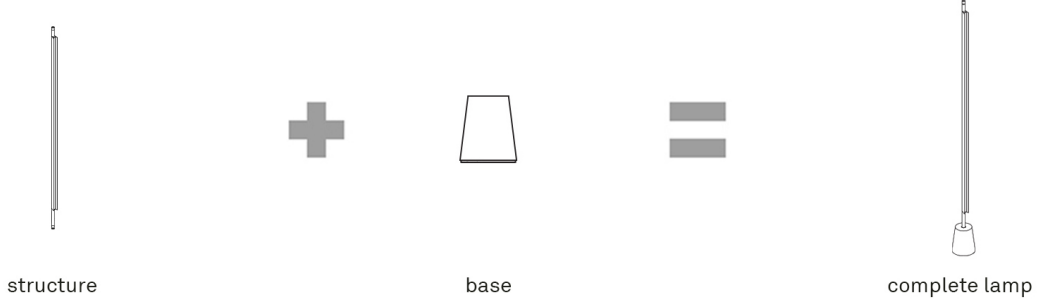

D81B2/D81BW2
D81B2/D81BW2

AD81/25D-D81/21
AD81/25T-D81/22

37W
37W

Calculate the price of the lamp adding the structure to the base to the floor version or the ceiling rose at the suspension version.

Structure	Model Dimension cm	Item code	Finishes	Suggested light source	SEK ex V.A.T.

2700K version

	D81TW2 floor extruded aluminium foot dimmer H 161 CE	1D810TW20030	brass	LED 2700K CRI 90 ☐	7.116,00
		1D810TW20020	alu		7.116,00
		1D810TW20001	black		7.116,00

3000K version

	D81T2 floor extruded aluminium foot dimmer H 161 CE	1D810T020030	brass	LED 3000K CRI 90 ☐	7.116,00
		1D810T020020	alu		7.116,00
		1D810T020001	black		7.116,00

base for floor version

	D81/26D base foot dimmer 220-240V~ 50/60Hz H 17 Ø 14.5 CE ☐	1D810/26D001	black	37W	3.504,00