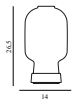

Amp Table Lamp US

Colli: 1
Size & Weight: H: 26,5 x Ø: 14 cm - 2 kg
Packing: Gift Box - H: 48 x L: 20,5 x D: 20,5 cm - 2,4 kg
Colli Box: H: 47 x L: 20,5 x D: 20,5 cm
M3: 0,0198
Material: Glass, Marble
Light Source: US E12 2W (LED).

SEK Contract Price 2.000,00