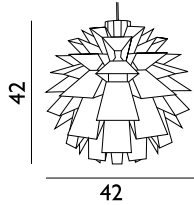

NORM 69 **26% rabatt ska dras av på angivna priser**

Design: Simon Karkov, 1969
Awards: Formlandprisen 2002, Denmark & Imm Cologne - Best Item 2003, Germany
Duty Code: 9405199090
Made in: Denmark
Construction: Norm 69 is a self-assembly lamp shade (manual included).
Socket and cord are sold separately.
Maintenance: Norm 69 can be cleaned with a duster.

Norm 69 Lamp Small

Colli: 6
Size & Weight: H: 42 x Ø: 42 cm - 0,6 kg
Packing: Gift Box - H: 4 x L: 33,5 x D: 26 cm - 0,8 kg
Colli Box: H: 27 x L: 34 x D: 27 cm - 5,4 kg
M3: 0,0248
Material: Lamp Shade Foil
Light Source: Low-energy 9 Watt bulbs are recommended.

Contract Price
SEK 912,00

501002
White