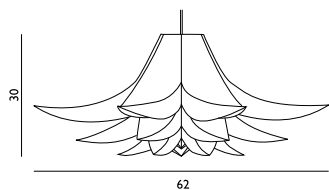

Norm 06 Lamp Medium

Colli: 6
Size & Weight: H: 30 x Ø: 62 cm - 0,5 kg
Packing: Gift Box - H: 3 x L: 42 x D: 29 cm - 0,8 kg
Colli Box: H: 17 x L: 43 x D: 31 cm - 5,2 kg
M3: 0,0227
Material: Lamp Shade Foil
Light Source: Low-energy 9 Watt bulbs are recommended.

Contract Price
SEK 740,00