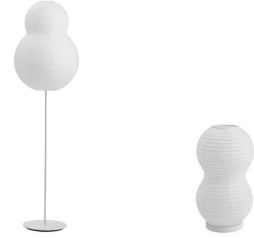

26% rabatt ska dras av på angivna priser

Contract Price
1.600,00
SEK

PUFF US

Design: Saskia Huebner, 2022

Duty Code: 9405299090

Made in: China

Construction: The lampshades are made of rice paper. The floor- and table lamp has a white powder-coated steel pole & base with soft EVA foam underneath, to protect the floor. Each lampshade has a collapsible construction and is therefore delivered flat-packed. A white textile cord with socket and canopy can be purchased as an add-on for the pendants.

Maintenance: The lampshade can be cleaned with a feather duster, or wiped with a microfiber cloth.

Puff Table Lamp Twist US

Colli: 1
Size & Weight: H: 28,5 x Ø: 16 cm - 1,04 kg
Packing: Brown Box - H: 11,5 x L: 28,5 x D: 16,5 cm - 1,5 kg
M3: 0,0054
Material: Rice paper, white powder-coated steel pole & base with soft EVA foam underneath, to protect the floor. Cord length: 2M. Distance from outlet to cord switch: 35 cm.
Color: White
Light Source: EU E12 (small socket) 2W bulbs (LED) are recommended

Contract Price
SEK 572,00

Puff Floor Lamp Bubble US

Colli: 1
Size & Weight: H: 153,5 x Ø: 45 cm - 3,5 kg
Packing: Brown Box - H: 12 x L: 80 x D: 47 cm - 6,3 kg
Material: Rice paper, white powder-coated steel pole & base with soft EVA foam underneath, to protect the floor. Cord length: 2M. Distance from outlet to cord switch: 55 cm.
Color: White
Light Source: EU E12 (small socket) 2W bulbs (LED) are recommended

Contract Price
SEK 1.600,00