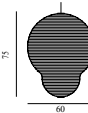

Puff Lamp Bulb

Colli: 8
Size & Weight: H: 75 x Ø: 60 cm - 0,31 kg
Packing: Brown Box - H: 40 x L: 79 x D: 62 cm - 1,34 kg
M3: 0,1959
Material: Rice paper lamp shade
Color: White
Light Source: EU E27 MAX 6W bulbs (LED) are recommended.

Contract Price
SEK 740,00