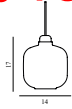

Maintenance: Clean with damp cloth. Avoid the use of all-purpose cleaners and other degreasing detergents.

26% rabatt ska dras av på angivna priser

**Amp Lamp Small EU**

Colli:	I
Size & Weight:	H: 17 x Ø: 14 cm - 0,6 kg
Packing:	Gift Box - H: 33,7 x L: 19,4 x D: 19,2 cm - 1 kg
Material:	Glass, Marble
Light Source:	EU E14 2W bulbs (LED).