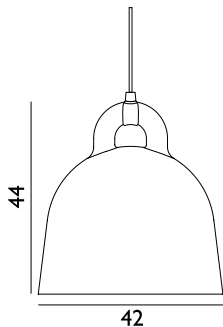

Bell Lamp Medium US

Colli: I
Size & Weight: H: 44 x Ø: 42 cm - 3,1 kg
Packing: Brown Box - H: 53 x L: 48 x D: 48 cm - 5 kg
M3: 0,1221
Material: Aluminum
Light Source: US E26 (big socket). Low-energy 9 Watt bulbs are recommended.

Contract Price
SEK 4.112,00

503044 Sand	503045 Grey	503048 White	503053 Black