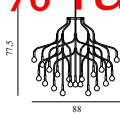

26% rabatt ska dras av på angivna priser

Vekst Lamp Large US

Colli:	I
Size & Weight:	H: 81 x Ø: 88 cm - 22 kg
Packing:	Brown Box - H: 94,5 x L: 94,5 x D: 92,5 cm - 25 kg
Material:	Powder-coated steel and etched opal glass.
Light Source:	Comes with 24 bulbs (G4 (LED)). All Bulbs can also be purchased separately