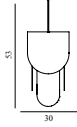

SUPERPOSE EU

26% rabatt ska dras av på angivna priser

Design: Frederik Kurzweg Design Studio, 2020
Duty Code: 9405199090
Made in: China
Construction: The lamp consists of three bent and rounded, perforated steel sheets with a white powder coating. The sheets are concentrically arranged around each other, shifted at a precise 180-degree angle.
Maintenance: Clean with damp cloth. Avoid use of all-purpose cleaners and others degreasing detergents.

Superpose Lamp EU

Colli: 1
Size & Weight: H: 53 x VV: 30 x D: 30 cm - 3 kg
Packing: Brown Box - H: 34 x L: 64 x D: 37 cm - 5,65 kg
Material: Powder coated steel
Light Source: Standard E27 bulb socket. 4 m white textile-covered cord.

Contract Price
SEK 4.000,00