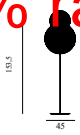

26% rabatt ska dras av på angivna priser

Puff Floor Lamp Bubble EU

Colli:	1
Size & Weight:	H: 153,5 x Ø: 45 cm - 3,5 kg
Packing:	Brown Box - H: 12 x L: 80 x D: 47 cm - 6,3 kg
M3:	0,0451
Material:	Rice paper, white powder-coated steel pole & base with soft EVA foam underneath, to protect the floor. Cord length: 2M. Distance from outlet to cord switch: 55 cm.
Color:	White
Light Source:	EU E14 (small socket) 2W bulbs (LED) are recommended