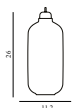

Amp Lamp Large Brass US

Colli: 1
Size & Weight: H: 26 x Ø: 11,2 cm - 1,3 kg
Packing: Gift Box - H: 51 x L: 17,5 x D: 18 cm - 1,7 kg
Material: Glass, Brass
Light Source: US E12 2W (LED).

Contract Price
SEK 1.312,00

	502226 Smoke /Brass		502227 White /Brass