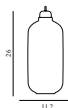

Amp Lamp Large Matt EU

Colli: 1
Size & Weight: H: 26 x Ø: 11,2 cm - 1,1 kg
Packing: Gift Box - H: 51 x L: 17,5 x D: 18 cm - 1,5 kg
Material: Frosted glass; Zinc alloy
Color: Matt/White
Light Source: EU E14 2W bulbs (LED).

Contract Price
SEK 1.200,00

	605741 Matt /White