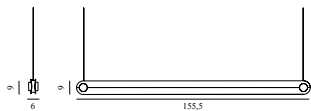

Dim Linear Lamp US

Colli: I
Size & Weight: H: 9 x L: 155,5 x D: 6 cm - 3,7 kg
Packing: Brown Box - H: 21 x L: 161 x D: 15 cm
Material: Lamp: Aluminum, Steel. Remote Control: ABS.
Light Source: The lamp is equipped with two LED light stripes that encompass a color temperature scale spectrum between 2700K and 6500K. Can be dimmed via the rotary dimmers on the lamp or with the remote control. The lamp has a burning time of approx. 30,000 hours.

Contract Price
SEK 10.284,00