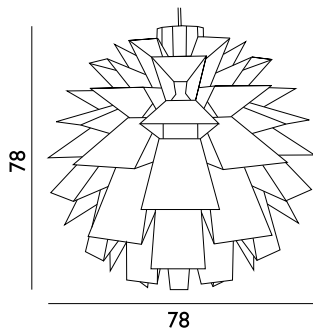

Norm 69 Lamp XX-Large

Colli: 4
Size & Weight: H: 78 x Ø: 78 cm - 1,8 kg
Packing: Gift Box - H: 4 x L: 47 x D: 32 cm - 2 kg
Colli Box: H: 41 x L: 28 x D: 47,5 cm
M3: 0,0545
Material: Lamp Shade Foil
Light Source: Low-energy 9 Watt bulbs are recommended.

Contract Price
SEK 2.400,00

501007
White