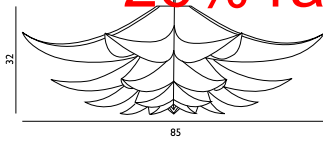

26% rabatt ska dras av på angivna priser

Norm 06 Lamp Large

Colli:	6
Size & Weight:	H: 32 x Ø: 85 cm - 1 kg
Packing:	Gift Box - H: 2,5 x L: 43,5 x D: 29 cm - 1,3 kg
Colli Box:	H: 17 x L: 45 x D: 32 cm - 6,5 kg
M3:	0,0245
Material:	Lamp Shade Foil
Light Source:	Low-energy 9 Watt bulbs are recommended.