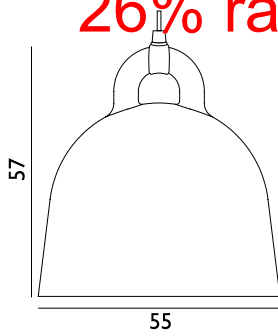

26% rabatt ska dras av på angivna priser

Bell Lamp Large US

Colli: I
Size & Weight: H: 57 x Ø: 55 cm - 3,4 kg
Packing: Brown Box - H: 66 x L: 60 x D: 60 cm - 7,9 kg
M3: 0,2376
Material: Aluminum
Light Source: US E26 (big socket). Low-energy 9 Watt bulbs are recommended.

Contract Price
SEK 5.140,00

	503041 Sand		503043 Grey		503049 White		503054 Black

BUBBA LAMP Ø25

Design: Yuchen Wu, 2023
Duty Code: 9405919000
Made in: China

Construction: The Bubba series includes a pendant lamp and a ceiling/wall lamp in two different sizes each. The lamp shade is made of matte etched opal glass. The ceiling/wall version comes with a mounting ring in aluminum and a ceiling canopy in white painted steel. It can be installed directly to the power outlet (hardwired) or by using a power cord via the outlet hole on the canopy. Please note that the large ceiling/wall lamp is only recommended to be used in the ceiling, as it too heavy for the wall canopy and mounting bracket. If it is hardwired the hole is sealed with a silicone plug. The pendant version comes with a 4 m textile cord and a white canopy in plastic. External power cord and light source not included.

Maintenance: Clean with a damp cloth. Avoid the use of all-purpose cleaners and other degreasing detergents. Make sure to turn off the power, while cleaning.

Bubba Lamp Ø25 EU

Colli: I
Size & Weight: H: 25 x Ø: 25 cm - 1,31 kg
Packing: Brown Box - H: 33 x L: 33 x D: 33 cm - 2,2 kg
Material: Glass, Aluminum, Steel.
Light Source: EU E14 Ø45 2W bulbs (LED) recommended.

Contract Price
SEK 1.828,00

	608295 White