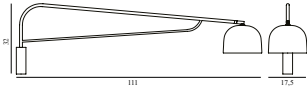

26% rabatt ska dras av på angivna priser

Grant Wall Lamp 111cm US

Colli: 1
Size & Weight: H: 32 x D: 111 x Ø: 17,5 cm - 3,5 kg
Packing: Brown Box - H: 117 x L: 39,5 x D: 24 cm - 4,5 kg
M3: 0,1109
Material: Steel, Granite
Light Source: LED 4kVWh/10.000h. Bulb is included.