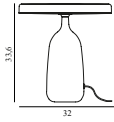

EDDY US **26% rabatt ska dras av på angivna priser**

Design: Simon Legald, 2018
Duty Code: 9405299090
Made in: China

Construction: The table lamp consists of a steel screen with integrated LED light source and a lamp base made of hand turned Italian marble. Lampshade and base meet in a rotation point: a brass ball, which the shade can be tipped around to control the direction of the light. Brass dimmer on top of the lampshade. Textile-covered cord.

Maintenance: Clean with damp cloth.

Eddy Table Lamp US

Colli: 1
Size & Weight: H: 33,6 x Ø: 32 cm - 7,8 kg
Packing: Brown Box - H: 44 x L: 43 x D: 43 cm - 12 kg
M3: 0,0814
Material: Pressed Steel, Marble
Light Source: LED chip (not replaceable). Light source power - 16,5W. LED life span - 25000hrs.

Contract Price
SEK 6.000,00