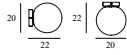

26% rabatt ska dras av på angivna priser

Fix Lamp Ceiling/Wall Ø20 cm EU

Colli: 1
Size & Weight: D: 22,3 x Ø: 20 cm - 7,9 kg
Packing: Brown Box - H: 29,9 x L: 20 x D: 20 cm - 10,15 kg
Material: 100% Low Density Polyethylene Industrial Waste, Steel, Aluminum.
Light Source: E27 Ø30 L125 3W 240V LED bulb. Please note that the bulb must have a diameter of max 30 mm. All bulbs can be purchased separately.
Production time: 1 week