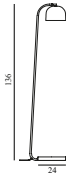

Grant Floor Lamp US

Colli: 1
Size & Weight: H: 136 x Ø: 24 cm - 6,5 kg
Packing: Brown Box - H: 145,5 x L: 39,5 x D: 32 cm - 9,5 kg
M3: 0,1839
Material: Steel, Granite
Light Source: LED 4kVWh/10.000h. Bulb is included.

Contract Price
SEK 6.628,00