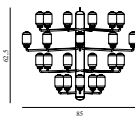

Amp Chandelier Small EU

Colli: 1
Size & Weight: H: 32,5 x Ø: 62,5 cm - 6,5 kg
Packing: Brown Box - H: 44 x L: 69,5 x D: 68,5 cm - 9,5 kg
M3: 0,1742
Material: Glass, Marble
Light Source: Comes with 15 bulbs (G4 (LED)). The Amp Chandelier is non-dimmable.

Contract Price
SEK 8.112,00