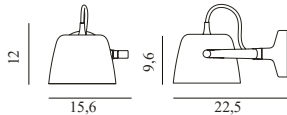

26% rabatt ska dras av på angivna priser

Contract Price
4.456,00
SEK

Tub Lamp Ø44 US

Colli: 1
Size & Weight: H: 21,5 x Ø: 44 cm - 1,8 kg
Packing: Brown Box - H: 34 x L: 55 x D: 55 cm - 5,5 kg
Material: Lacquered or powder coated aluminum
Color: Brushed aluminum, Black, White
Light Source: E26 Ø60 or Ø80 8W 120V LED bulb recommended. Canopy measurements: H6,5 cm x Ø9,3 cm

Contract Price
4.456,00
SEK

TUB WALL LAMP

Design: Hans Thyge & Co, 2022
Duty Code: 9405199000
Made in: Denmark

Tub Wall Lamp EU

Colli: 1
Size & Weight: H: 9,6 x L: 22,5 x Ø: 13,2 cm - 0,7 kg
Packing: Brown Box - H: 22 x L: 30 x D: 22 cm - 1,4 kg
Material: Lacquered or powder coated aluminum
Color: Brushed aluminum, Black, White
Light Source: 2 pcs. G9 4W 240V LED bulbs recommended.

Contract Price
2.628,00
SEK

Tub Wall Lamp US

Colli: 1
Size & Weight: H: 9,6 x L: 22,5 x Ø: 13,2 cm - 0,7 kg
Packing: Brown Box - H: 22 x L: 30 x D: 22 cm - 1,4 kg
Material: Lacquered or powder coated aluminum
Color: Brushed aluminum, Black, White
Light Source: 2 pcs. G9 4W 120V LED bulbs recommended.

Contract Price
2.628,00
SEK