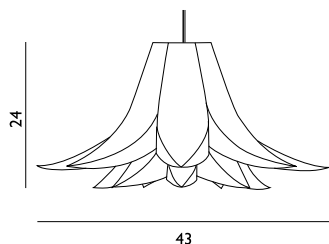

Norm 06 Lamp Small

Colli: 6
Size & Weight: H: 24 x Ø: 43 cm - 0,3 kg
Packing: Gift Box - H: 2,5 x L: 41 x D: 25 cm - 0,5 kg
Colli Box: H: 17 x L: 41 x D: 27 cm - 3,4 kg
M3: 0,0188
Material: Lamp Shade Foil
Light Source: Low-energy 9 Watt bulbs are recommended.

Contract Price
SEK 628,00