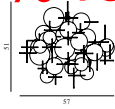

26% rabatt ska dras av på angivna priser

Bau Lamp Large US

Colli: 1
Size & Weight: H: 51 x L: 57 cm - 2 kg
Packing: Gift Box - H: 20 x L: 28 x D: 14,5 cm - 2,5 kg
Material: Linden Wood Veneer
Light Source: US E26 (big socket). Low-energy 9 Watt bulbs are recommended.

Contract Price
SEK 2.228,00