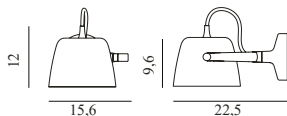

Tub Wall Lamp EU

Colli: 1
Size & Weight: H: 9,6 x L: 22,5 x Ø: 13,2 cm - 0,7 kg
Packing: Brown Box - H: 22 x L: 30 x D: 22 cm - 1,4 kg
Material: Lacquered or powder coated aluminum
Color: Brushed aluminum, Black, White
Light Source: 2 pcs. G9 4W 240V LED bulbs recommended.

Contract Price
2.628,00
SEK