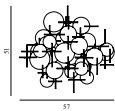

Bau Lamp Large EU	
Colli:	1
Size & Weight:	H: 51 x L: 57 cm - 2 kg
Packing:	Gift Box - H: 20 x L: 28 x D: 14,5 cm - 2,5 kg
Material:	Linden Wood Veneer
Light Source:	EU E27 (big socket). Low-energy 9 Watt bulbs are recommended.
Contract Price	
SEK 2.228,00	
	503013 Nature

BAU US

Design: Vibeke Fonnesberg Schmidt, 2010
Duty Code: 9405199090
Made in: China
Construction: Bau lamp is a self-assembly lamp. Assembly manual included.
Delivered with 4 m white textile cord and fitting.
Maintenance: Bau can be cleaned with a duster.