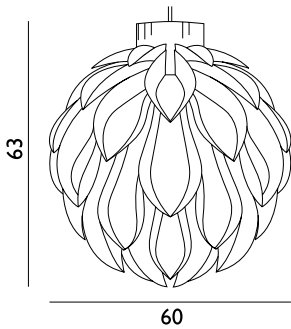

Norm 12 Lamp X-Large

Colli: 6
Size & Weight: H: 63 x Ø: 60 cm - 0,8 kg
Packing: Gift Box - H: 4 x L: 36 x D: 26,5 cm - 1 kg
Material: Lamp Shade Foil
Light Source: Low-energy 9 Watt bulbs are recommended.

Contract Price
1.312,00
SEK

504045
White