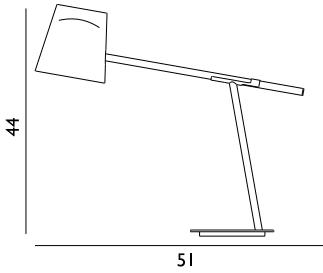

Momento Table Lamp US

Colli: 1
Size & Weight: H: 44 x L: 51 x D: 16,5 cm - 2,7 kg
Packing: Brown Box - H: 64 x L: 23,5 x D: 23,5 cm - 3,7 kg
M3: 0,1585
Material: Powder Coated Metal
Light Source: SMD 2835 LED chip (not replaceable). Light source power - 5.5W, whole lamp power: 7W. Input voltage: 100-240V, LED part input: 15.1V DC 350mA. Color temperature: 2800-3200K. LED life span - 30000hrs.

Contract Price
SEK 2.628,00

	505066 White		505067 Grey		505068 Black		505069 Petrol Green