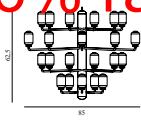

SEK Contract Price 8.112,00

502146  
 Smoke /Black

502147  
 Gold /Green

502148  
 White /White

26% rabatt ska dras av på angivna priser

**Amp Chandelier Large US**

Colli:	1
Size & Weight:	H: 62,5 x Ø: 85 cm - 7,4 kg
Packing:	Brown Box - H: 70 x L: 89 x D: 87 cm - 14,2 kg
M3:	0,5283
Material:	Glass, Marble
Light Source:	Comes with 35 bulbs (G4 (LED)). The Amp Chandelier is non-dimmable.