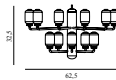

26% rabatt ska dras av på angivna priser

Amp Wall Lamp EU

Colli: 1
Size & Weight: H: 30 x W: 17 x D: 11 cm - 0,67 kg
Packing: Gift Box - H: 41 x L: 19 x D: 21,5 cm - 1 kg
Material: Glass, marble and powder coated metal.
Light Source: EU E14 2W bulbs (LED) recommended.

Contract Price
SEK 1.884,00

Amp Table Lamp EU

Colli: 1
Size & Weight: H: 26,5 x Ø: 14 cm - 1,5 kg
Packing: Gift Box - H: 48 x L: 20,5 x D: 20,5 cm - 2,4 kg
Colli Box: H: 47 x L: 20,5 x D: 20,5 cm
M3: 0,0198
Material: Glass, Marble
Light Source: EU E14 2W bulbs (LED).

Contract Price
SEK 2.000,00

Amp Table Lamp Brass EU

Colli: 1
Size & Weight: H: 26,5 x Ø: 14 cm - 1,5 kg
Packing: Gift Box - H: 48 x L: 20,5 x D: 20,5 cm - 1,9 kg
Material: Glass, Brass
Light Source: EU E14 2W bulbs (LED).

Contract Price
SEK 2.340,00

Amp Chandelier Small EU

Colli: 1
Size & Weight: H: 32,5 x Ø: 62,5 cm - 6,5 kg
Packing: Brown Box - H: 44 x L: 69,5 x D: 68,5 cm - 9,5 kg
M3: 0,1742
Material: Glass, Marble
Light Source: Comes with 15 bulbs (G4 (LED)). The Amp Chandelier is non-dimmable.

Contract Price
SEK 8.112,00

Amp Chandelier Large EU

Colli: 1
Size & Weight: H: 62,5 x Ø: 85 cm - 11,3 kg
Packing: Brown Box - H: 70 x L: 89 x D: 87 cm - 14,2 kg
M3: 0,5283
Material: Glass, Marble
Light Source: Comes with 35 bulbs (G4 (LED)). The Amp Chandelier is non-dimmable.

Contract Price
SEK 16.228,00