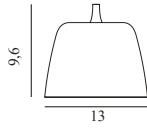

26% rabatt ska dras av på angivna priser

Contract Price
1.940,00
SEK