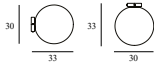

Pix Lamp Ceiling/Wall Ø30 cm EU

Colli: 1
Size & Weight: D: 33 x Ø: 30 cm - 8,3 kg
Packing: Brown Box - H: 39,9 x L: 30 x D: 30 cm - 10,7 kg
Material: 100% Low Density Polyethylene Industrial Waste, Steel, Aluminum.
Light Source: E27 Ø30 L125 3W 240V LED bulb. Please note that the bulb must have a diameter of max 30 mm. All bulbs can be purchased separately.
Production time: 1 week

Contract Price
2.456,00
SEK