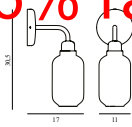

26% rabatt ska dras av på angivna priser

Amp Wall Lamp EU

Colli: 1
Size & Weight: H: 30 x W: 17 x D: 11 cm - 0,67 kg
Packing: Gift Box - H: 41 x L: 19 x D: 21,5 cm - 1 kg
Material: Glass, marble and powder coated metal.
Light Source: EU E14 2W bulbs (LED) recommended.

Contract Price
SEK 1.884,00