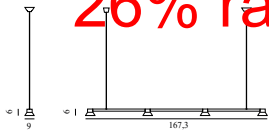

26% rabatt ska dras av på angivna priser

**Hat Lamp Linear Large EU**

Colli: 1  
Size & Weight: H: 6 x W: 9 x L: 167 cm - 3,5 kg  
Packing: Brown Box - H: 18 x L: 172,5 x D: 18 cm - 4,6 kg  
Material: Aluminum, Steel, Acrylic (PMMA).  
Light Source: Comes with 3 LED PCBa light sources (LED 5W) that encompass a color temperature scale spectrum between 2700K and 6500K. Dimmable.