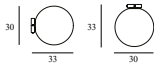

Pix Lamp Ceiling/Wall Ø30 cm US

Colli: 1
Size & Weight: D: 33 x Ø: 30 cm - 8,3 kg
Packing: Brown Box - H: 39,9 x L: 30 x D: 30 cm - 10,7 kg
Material: 100% Low Density Polyethylene Industrial Waste, Steel, Aluminum.
Light Source: E27 Ø30 L125 3W 240V LED bulb. Please note that the bulb must have a diameter of max 30 mm. All bulbs can be purchased separately.
Production time: 1 week

Contract Price
2.456,00
SEK