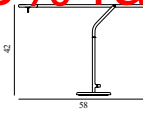

26% rabatt ska dras av på angivna priser

Flow Table Lamp US

Colli:	1
Size & Weight:	H: 42 x L: 58 x D: 16 cm - 3,2 kg
Packing:	Brown Box - H: 51 x L: 75 x D: 53 cm - 17,04 kg
M3:	0,2027
Material:	Powder Coated Metal
Light Source:	SMD 2835 LED chip (not replaceable). Light source power - 5W, whole lamp power: 6.8W. Input voltage: 100-240V, LED part input: 15.1V DC 350mA. Color temperature: 2800-3200K. LED life span - 30000hrs.