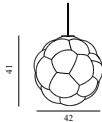

BUBBA LAMP Ø42

26% rabatt ska dras av på angivna priser

Design: Yuchen Wu, 2023
Duty Code: 9405919000
Made in: China

Construction: The Bubba series includes a pendant lamp and a ceiling/wall lamp in two different sizes each. The lamp shade is made of matte etched opal glass. The ceiling/wall version comes with a mounting ring in aluminum and a ceiling canopy in white painted steel. It can be installed directly to the power outlet (hardwired) or by using a power cord via the outlet hole on the canopy. Please note that the large ceiling/wall lamp is only recommended to be used in the ceiling, as it too heavy for the wall canopy and mounting bracket. If it is hardwired the hole is sealed with a silicone plug. The pendant version comes with a 4 m textile cord and a white canopy in plastic. External power cord and light source not included.

Maintenance: Clean with a damp cloth. Avoid the use of all-purpose cleaners and other degreasing detergents. Make sure to turn off the power, while cleaning.

Bubba Lamp Ø42 EU

Colli: 1
Size & Weight: H: 41 x Ø: 42 cm - 3,1 kg
Packing: Brown Box - H: 51 x L: 51 x D: 51 cm - 6,5 kg
Material: Glass, Aluminum, Steel.
Light Source: EU E27 Ø60 8W bulbs (LED) recommended.

Contract Price
SEK 4.572,00