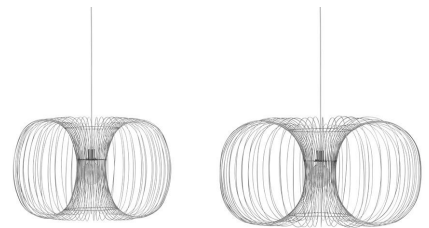

Coil Lamp Ø50 x H22,5

Colli: 1
Size & Weight: H: 22,5 x Ø: 50 cm - 2,28 kg
Packing: Brown Box - H: 30,5 x L: 53,5 x D: 53,5 cm - 4,7 kg
M3: 0,093
Material: Stainless Steel
Light Source: EU E27 with Ø95MM, 8W bulbs (LED) are recommended
Production time: 1 week

Contract Price
SEK 4.000,00

	605875 EU		605950 US