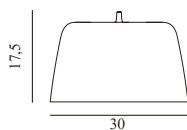

Tub Lamp Ø30 EU

Colli: 1
Size & Weight: H: 17,4 x Ø: 30 cm - 1,2 kg
Packing: Brown Box - H: 30 x L: 38 x D: 38 cm - 3 kg
Material: Lacquered or powder coated aluminum
Color: Brushed aluminum, Black, White
Light Source: E27 Ø60 or Ø80 8W 240V LED bulb recommended. Canopy measurements: H6,5 cm x Ø9,3 cm

Contract Price
2.972,00
SEK