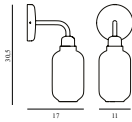

Amp Wall Lamp US

Colli: 1
Size & Weight: H: 30 x W: 17 x D: 11 cm - 67 kg
Packing: Gift Box - H: 41 x L: 19 x D: 21,5 cm - 1 kg
Material: Glass, marble and powder coated metal.
Light Source: US E12 2W (LED) recommended.

SEK Contract Price 1.884,00