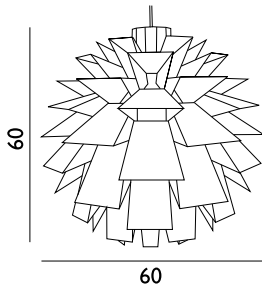

Norm 69 Lamp X-Large

Colli: 6
Size & Weight: H: 60 x Ø: 60 cm - 1,3 kg
Packing: Gift Box - H: 4 x L: 47 x D: 32 cm - 1,5 kg
Colli Box: H: 41 x L: 34 x D: 47,5 cm - 9,5 kg
M3: 0,0662
Material: Lamp Shade Foil
Light Source: Low-energy 9 Watt bulbs are recommended.

Contract Price
SEK 1.372,00

501005
White