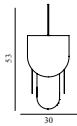

Superpose Lamp US

Colli: 1
Size & Weight: H: 53 x VV: 30 x D: 30 cm - 3 kg
Packing: Brown Box - H: 34 x L: 64 x D: 37 cm - 5,92 kg
Material: Powder coated steel
Light Source: E26 bulb socket. 4 m white textile-covered cord.

Contract Price
SEK 4.000,00