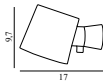

26% rabatt ska dras av på angivna priser

RISE US

Design: Marianne Andersen, 2016
Duty Code: 9405199090
Made in: China

Construction: The Rise wall lamp consists of a base and a cylindrical shade held together by a turning joint, making it 350 degrees rotatable with a small integrated handle. The shade is white on the inside with holes on top for an optimal light effect. The lamp is simply screwed on the wall and slide together. Rise is available in two versions; as plug-in (using the included power cord) or hardwired with a switch (installed directly to the power outlet).

Maintenance: Clean with damp cloth.

Rise Wall Lamp US

Colli: 1
Size & Weight: H: 9,7 x L: 17 x Ø: 10 cm - 0,6 kg
Packing: Gift Box - H: 13 x L: 17,5 x D: 11,5 cm - 0,65 kg
Material: Powder coated steel and lacquered ash
Light Source: EU E12 (small socket). 0,5W bulbs (LED) are recommended.

SEK Contract Price
1.084,00

506019 White	506020 Grey	506021 Black	506022 Petrol Green
506023 Yellow