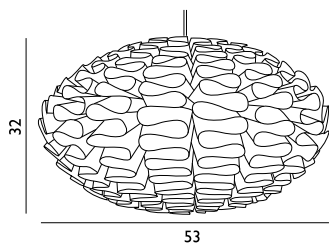

NORM 03 26% rabatt ska dras av på angivna priser

Design: Britt Kornum, 2003
Awards: Formland Prisen 2003, Danmark & Imm Cologne 2004 –
nominated Best Detail, Germany
Duty Code: 9405199090
Made in: Denmark
Construction: Norm 03 is a self-assembly lamp shade (manual included).
Socket and cord are sold separately.
Maintenance: Norm 03 can be cleaned with a duster.

Norm 03 Lamp Small

Colli: 6
Size & Weight: H: 32 x Ø: 53 cm - 1,1 kg
Packing: Gift Box - H: 6,5 x L: 40 x D: 28 cm - 1,3 kg
Colli Box: H: 41 x L: 30 x D: 41 cm
M3: 0,0504
Material: Lamp Shade Foil
Light Source: Low-energy 9 Watt bulbs are recommended.

Contract Price
SEK 1.028,00

NORM 06

Design: Simon Karkov, 2006
Duty Code: 9405199090
Made in: Denmark
Construction: Norm 06 is a self-assembly lamp shade (manual included).
Socket and cord are sold separately.
Maintenance: Norm 06 can be cleaned with a duster.