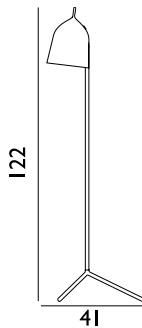

STAGE EU

26% rabatt ska dras av på angivna priser

Design: Daniel Debiassi & Federico Sandri, 2016
Duty Code: 9405299090
Made in: China
Construction: Stage is constructed of a powder coated metal body with a plastic lamp shade. Delivered with 2 m textile cord.
Maintenance: Clean with damp cloth.

Stage Floor Lamp EU	
Colli:	1
Size & Weight:	H: 122 x L: 41 x D: 36 cm - 2,1 kg
Material:	Powder Coated Metal
Light Source:	SMD 2835 LED chip (not replaceable). Light source power - 11W, whole lamp power: 13W. Input voltage: 100-240V, LED part input: 15.1V DC 700mA. Colour temperature: 2800-3200K. LED life span - 30000hrs.
	Contract Price SEK 4.000,00
	505076 Black

STAGE US

Design: Daniel Debiassi & Federico Sandri, 2016
Duty Code: 9405299090
Made in: China
Construction: Stage is constructed of a powder coated metal body with a plastic lamp shade. Delivered with 2 m textile cord.
Maintenance: Clean with damp cloth.

Stage Floor Lamp US			
Colli:	1		
Size & Weight:	H: 122 x L: 41 x D: 36 cm - 2,1 kg		
Material:	Powder Coated Metal		
Light Source:	SMD 2835 LED chip (not replaceable). Light source power - 11W, whole lamp power: 13W. Input voltage: 100-240V, LED part input: 15.1V DC 700mA. Colour temperature: 2800-3200K. LED life span - 30000hrs.		
	Contract Price SEK 4.000,00		
	505078 White		505079 Grey
	505080 Black		505081 Petrol Green