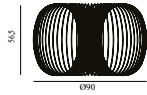

26% rabatt ska dras av på angivna priser

Contract Price
3.140,00
SEK