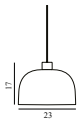

Grant Pendant Ø23 EU

Colli: 1
Size & Weight: H: 17 x Ø: 23 cm - 1 kg
Packing: Brown Box - H: 28,5 x L: 28,5 x D: 20 cm - 2 kg
M3: 0,0162
Material: Steel, Granite
Light Source: LED 5kVWh/10.000h. Bulb is included.

Contract Price
SEK 2.628,00