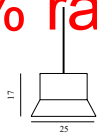

26% rabatt ska dras av på angivna priser

Hat Lamp Large US

Colli: 1
Size & Weight: H: 17 x Ø: 25 cm - 6,6 kg
Packing: Brown Box - H: 25,5 x L: 25,5 x D: 28,5 cm - 8,2 kg
Material: Aluminum.
Light Source: EU E27 8W (LED) recommended.

Contract Price
SEK 1.256,00