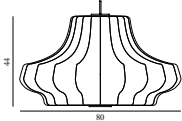

Phantom Lamp Medium

Colli: 1
Size & Weight: H: 44 x Ø: 80 cm - 4,2 kg
Packing: Brown Box - H: 54 x L: 92 x D: 72 cm
Material: Environmental Flame-retardant Resin and Steel Frame.
Light Source: E27 socket. 13W LED/1520 Lumen is recommended. Bulb size must not be larger than L:11 cm x Ø:6cm Color temperature: 2700 K
Production time: 1 week

Contract Price
SEK 10.628,00

	605772 EU		605973 US