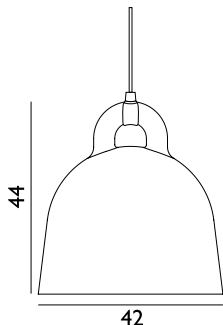

Contract Price  
 SEK 3.256,00

502084  
 White

502092  
 Black

502100  
 Sand

502110  
 Grey

**Bell Lamp Medium EU**

Colli: 1  
 Size & Weight: H: 44 x Ø: 42 cm - 3,1 kg  
 Packing: Brown Box - H: 53 x L: 48 x D: 48 cm - 5 kg  
 M3: 0,1221  
 Material: Aluminum  
 Light Source: E27 (big socket). Low-energy 9 Watt bulbs are recommended.

Contract Price  
 SEK 4.112,00

502086  
 White

502094  
 Black

502102  
 Sand

502112  
 Grey

26% rabatt ska dras av på angivna priser

**Bell Lamp Large EU**

Colli: I  
 Size & Weight: H: 57 x Ø: 55 cm - 3,4 kg  
 Packing: Brown Box - H: 66 x L: 60 x D: 60 cm - 7,9 kg  
 M3: 0,2376  
 Material: Aluminum  
 Light Source: E27 (big socket). Low-energy 9 Watt bulbs are recommended.