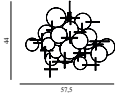

BAU EU 26% rabatt ska dras av på angivna priser

Design: Vibeke Fonnesberg Schmidt, 2010
Duty Code: 9405199090
Made in: China
Construction: Bau lamp is a self-assembly lamp. Assembly manual included.
Delivered with 4 m white textile cord and fitting.
Maintenance: Bau can be cleaned with a duster.

Bau Lamp Small EU	
Colli:	1
Size & Weight:	H: 44 x L: 57,5 cm - 1,7 kg
Packing:	Gift Box - H: 20 x L: 28 x D: 14,5 cm - 2,2 kg
Material:	Linden Wood Veneer
Light Source:	EU E27 (big socket). Low-energy 9 Watt bulbs are recommended.
Contract Price	
SEK 1.772,00	
	503012 Nature