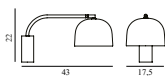

Grant Wall Lamp 43cm EU

Colli: 1
Size & Weight: H: 22 x D: 43 x Ø: 17,5 cm - 1,5 kg
Packing: Brown Box - H: 46,5 x L: 30 x D: 24,5 cm - 2,5 kg
M3: 0,0342
Material: Steel, Granite
Light Source: LED 4kVWh/10.000h. Bulb is included.

Contract Price
SEK 3.712,00