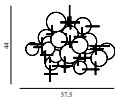

Bau Lamp Small US	
Colli:	1
Size & Weight:	H: 44 x L: 57,5 cm - 1,7 kg
Packing:	Gift Box - H: 20 x L: 28 x D: 14,5 cm - 2,2 kg
Material:	Linden Wood Veneer
Light Source:	US E26 (big socket). Low-energy 9 Watt bulbs are recommended.
Contract Price	
SEK 1.772,00	
	503032 Nature