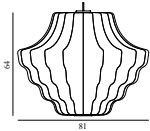

Phantom Lamp Large

Colli: 1
Size & Weight: H: 64 x Ø: 81 cm - 4,8 kg
Packing: Brown Box - H: 72 x L: 92 x D: 72 cm
Material: Environmental Flame-retardant Resin and Steel Frame.
Light Source: E27 socket. 13W LED/1520 Lumen is recommended. Bulb size must not be larger than L:11 cm x Ø:6cm Color temperature: 2700 K
Production time: 1 week

Contract Price
SEK 11.884,00

	605773 EU		605976 US