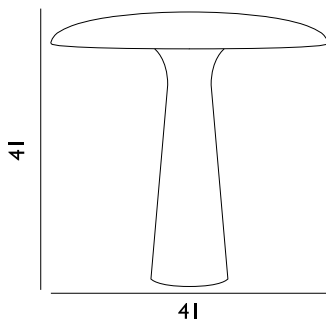

SHELTER US

Design: HolmbäckNordentoft, 2013
Duty Code: 9405299090
Made in: China
Construction: Delivered with 2 m textile cord with switch.
Maintenance: Clean with damp cloth.

Shelter Table Lamp US

Colli: 1
Size & Weight: H: 41 x Ø: 41 cm - 2,8 kg
Packing: Brown Box - H: 48,5 x L: 44,5 x D: 31,5 cm - 4,6 kg
Material: Steel
Light Source: E26 (big socket), 9 Watt low-energy bulbs are recommended.

Contract Price
SEK 2.112,00