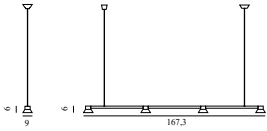

26% rabatt ska dras av på angivna priser

Contract Price
4.572,00
SEK

Hat Lamp Linear Large US

Colli: 1
Size & Weight: H: 6 x W: 9 x L: 167 cm - 3,5 kg
Packing: Brown Box - H: 18 x L: 172,5 x D: 18 cm - 4,6 kg
Material: Aluminum, Steel, Acrylic (PMMA).
Light Source: Comes with 3 LED PCBa light sources (LED 5W) that encompass a color temperature scale spectrum between 2700K and 6500K. Dimmable.

Contract Price
4.572,00
SEK