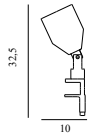

26% rabatt ska dras av på angivna priser

Klip Lamp EU

Colli:	I
Size & Weight:	H: 32,5 x W: 10 cm - 0,74 kg
Packing:	Gift Box - H: 24,6 x L: 11,2 x D: 11,2 cm - 1,2 kg
Colli Box:	H: 26 x L: 57,5 x D: 23,5 cm - 9,2 kg
M3:	0,035 l
Material:	Powder-coated steel
Color:	White, Warm Grey, Green, Black
Light Source:	EU E14 (small socket), 0,5W bulbs (LED) are recommended