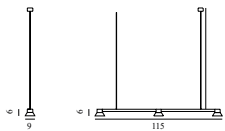

Hat Lamp Linear Small EU

Colli: 1
Size & Weight: H: 6 x W: 9 x L: 115 cm - 2,2 kg
Packing: Brown Box - H: 18 x L: 120 x D: 18 cm - 3,5 kg
Material: Aluminum, Steel, Acrylic (PMMA).
Light Source: Comes with 3 LED PCBa light sources (LED 5W) that encompass a color temperature scale spectrum between 2700K and 6500K. Dimmable.

Contract Price
SEK 4.000,00

608335
Black

608336
Warm Grey