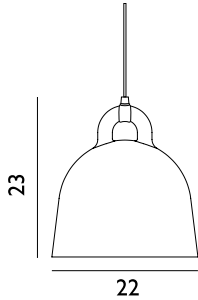

Bell Lamp X-Small US

Colli: I
Size & Weight: H: 23 x Ø: 22 cm - 1,5 kg
Packing: Brown Box - H: 33 x L: 28 x D: 28 cm - 2 kg
M3: 0,0259
Material: Aluminum
Light Source: G9 Halogen. 20 Watt bulbs are recommended.

Contract Price
SEK 2.340,00

503038 Sand	503046 White	503051 Black	503139 Grey