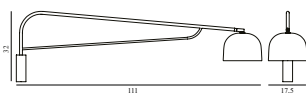

Grant Wall Lamp 111cm EU

Colli: 1
Size & Weight: H: 32 x D: 111 x Ø: 17,5 cm - 2,5 kg
Packing: Brown Box - H: 117 x L: 39,5 x D: 24 cm - 4,5 kg
M3: 0,1109
Material: Steel, Granite
Light Source: LED 4kVWh/10.000h. Bulb is included.

Contract Price
SEK 6.628,00

502022
Brass

502023
Black