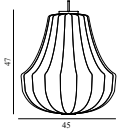

Design: Simon Legald, 2018
Duty Code: 9405199090
Made in: China

Construction: The lamp is made by spraying thin threads of flame-retardant resin on a steel frame. Many layers of threads will make the full lampshade, like a silkworm makes its cocoon.

Phantom Lamp Small

Colli: 1
Size & Weight: H: 47 x Ø: 45 cm - 1,5 kg
Packing: Brown Box - H: 56 x L: 56 x D: 53,5 cm - 5 kg
Material: Environmental Flame-retardant Resin and Steel Frame.
Light Source: E27 socket. 13W LED/1520 Lumen is recommended. Bulb size must not be larger than L:11 cm x Ø:6cm Color temperature: 2700 K
Production time: 1 week

Contract Price
SEK 6.000,00

	505038 EU		605970 US