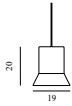

HAT LAMP MEDIUM

26% rabatt ska dras av på angivna priser

Design: Simon Legald, 2023
Duty Code: 9405919000
Made in: China
Construction: Hat Lamp is a pendant lamp with a powder-coated aluminum lamp shade. It is available in two different colors, Black and Warm Grey. The inner side of the lamp shade is painted white. The pendant is provided with a 4 m textile cord that matches the color of the lamp shade. It comes with a canopy in plastic, a black one for the black version, and a white one for the grey version. The socket fixing for the bulb is inside the lamp shade.
Maintenance: Clean with a damp cloth. Avoid the use of all-purpose cleaners and other degreasing detergents.

Hat Lamp Medium EU

Colli: 1
Size & Weight: H: 20 x Ø: 19 cm - 4,08 kg
Packing: Brown Box - H: 19,5 x L: 19,5 x D: 31,5 cm - 5,4 kg
Material: Aluminum.
Light Source: EU E27 8W (LED) recommended.

SEK Contract Price
1.140,00