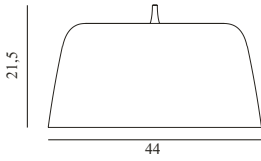

26% rabatt ska dras av på angivna priser

Contract Price
4.456,00
SEK