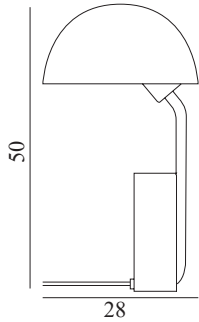

CAP US 26% rabatt ska dras av på angivna priser

Design: KaschKasch, 2014
Duty Code: 9405299090
Made in: China
Construction: The lampshade can be moved around, letting you direct the light. Delivered with 2 m textile cord with switch.
Maintenance: Clean with damp cloth.

Cap Table Lamp US

Colli: 1
Size & Weight: H: 50 x Ø: 28 cm - 3,7 kg
Packing: Brown Box - H: 49 x L: 34 x D: 32 cm - 3,9 kg
M3: 0,0063
Material: Steel
Light Source: US E26 (big socket). Low-energy 8 Watt bulbs are recommended.

Contract Price
SEK 2.912,00

	506008 White		506009 Blush		506010 Misty Blue		506011 Midnight blue

CELLU TABLE LAMP

Design: Simon Legald, 2023
Duty Code: 9405299090
Made in: China
Construction: Cellu Lamp comprises a lampshade crafted from durable PVC, positioned on a robust powder-coated aluminum column and a powder-coated steel base. The column and base feature complementary color combinations. Cellu is available as a table lamp and a floor lamp.
Maintenance: Clean with a damp cloth. Avoid the use of all-purpose cleaners and other degreasing detergents.