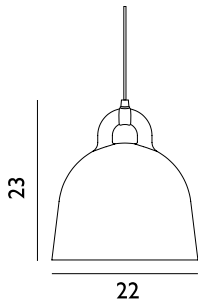

26% rabatt ska dras av på angivna priser

Bau Lamp Large US

Colli: 1
Size & Weight: H: 51 x L: 57 cm - 2 kg
Packing: Gift Box - H: 20 x L: 28 x D: 14,5 cm - 2,5 kg
Material: Linden Wood Veneer
Light Source: US E26 (big socket). Low-energy 9 Watt bulbs are recommended.

Contract Price
SEK 2.228,00

503033
Nature

BELL EU

Design: Andreas Lund & Jacob Rudbeck, 2012
Duty Code: 9405199090
Made in: China
Construction: Bell Lamp in White and Black version have matching cords and canopies. Bell Lamp Sand has a brown cord and white canopy. Bell Lamp Grey has a black cord and canopy. Delivered with 4 m textile cord. Bulb is not included.
Maintenance: Clean with damp cloth.

Bell Lamp X-Small EU

Colli: 1
Size & Weight: H: 23 x Ø: 22 cm - 1,5 kg
Packing: Brown Box - H: 33 x L: 28 x D: 28 cm - 2 kg
M3: 0,0259
Material: Aluminum
Light Source: G9 Halogen. 20 Watt bulbs are recommended.

Contract Price
SEK 2.340,00

502082
White

502090
Black

502098
Sand

502107
Grey