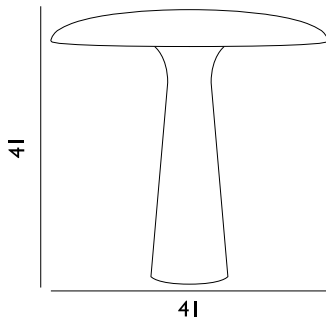

26% rabatt ska dras av på angivna priser

SHELTER EU

Design: HolmbäckNordentoft, 2013
Duty Code: 9405299090
Made in: China
Construction: Delivered with 2 m textile cord with switch.
Maintenance: Clean with damp cloth.

Shelter Table Lamp EU

Colli: 1
Size & Weight: H: 41 x Ø: 41 cm - 2,8 kg
Packing: Brown Box - H: 48,5 x L: 44,5 x D: 31,5 cm - 4,6 kg
M3: 0,0789
Material: Steel
Light Source: EU E27 (big socket), 9 Watt low-energy bulbs are recommended.

Contract Price
SEK 2.112,00