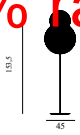

26% rabatt ska dras av på angivna priser

Puff Floor Lamp Bubble AU

Colli: 1
Size & Weight: H: 153,5 x Ø: 45 cm - 3,5 kg
Packing: Brown Box - H: 12 x L: 80 x D: 47 cm - 6,3 kg
M3: 0,0451
Material: Rice paper, white powder-coated steel pole & base with soft EVA foam underneath, to protect the floor. Cord length: 2M. Distance from outlet to cord switch: 55 cm.
Color: White
Light Source: EU E14 (small socket) 2W bulbs (LED) are recommended