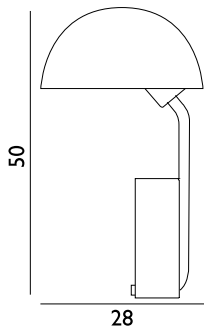

CAP EU

Design: KaschKasch, 2014
Duty Code: 9405299090
Made in: China

Construction: The lampshade can be moved around, letting you direct the light. Delivered with 2 m textile cord with switch.

Maintenance: Clean with damp cloth.