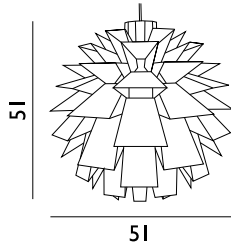

Norm 69 Lamp Large

Colli: 6
Size & Weight: H: 51 x Ø: 51 cm - 1,1 kg
Packing: Gift Box - H: 27 x L: 34 x D: 27 cm - 1,3 kg
Colli Box: H: 27 x L: 34 x D: 27 cm - 6,8 kg
M3: 0,0248
Material: Lamp Shade Foil
Light Source: Low-energy 9 Watt bulbs are recommended.

Contract Price
SEK 1.028,00

501003
White