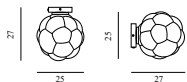

Bubba Lamp Ceiling/Wall Ø25 EU

Colli: 1
Size & Weight: H: 28 x Ø: 25 cm - 1,4 kg
Packing: Brown Box - H: 33 x L: 33 x D: 33 cm - 2,2 kg
Material: Glass, Aluminum, Steel.
Light Source: EU E14 Ø45 2W bulbs (LED) recommended.

Contract Price
SEK 1.828,00