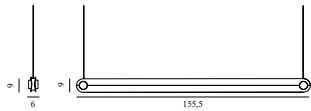

DIM LINEAR LAMP 26% rabatt ska dras av på angivna priser

Design: Rudolph Schelling Webermann, 2023
Duty Code: 9405919000
Made in: China

Construction: Dim Linear Lamp is a pendant that comprises an aluminum panel, equipped with above and below two high-quality LED light stripes. It is attached to the ceiling by two steel wires, one electric cord, and a canopy in steel. The brightness and the color temperature can be controlled by the aluminum knobs on each side of the aluminum panel, or via the remote control. After matching, a single remote control can control multiple lights at the same time. The remote controller uses 1 pcs "CR2025" lithium coin cell. Remove the insulation sheet at the bottom before using the remote control.

Maintenance: Clean with damp cloth. Avoid use of all-purpose cleaners and other degreasing detergents.

Dim Linear Lamp EU

Colli: I
Size & Weight: H: 9 x L: 155,5 x D: 6 cm - 3,7 kg
Packing: Brown Box - H: 21 x L: 161 x D: 15 cm - 4,8 kg
Material: Lamp: Aluminum, Steel. Remote Control: ABS.
Light Source: The lamp is equipped with two LED light stripes that encompass a color temperature scale spectrum between 2700K and 6500K. Can be dimmed via the rotary dimmers on the lamp or with the remote control. The lamp has a burning time of approx. 30,000 hours.

Contract Price
SEK 10.284,00