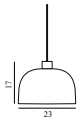

Grant Pendant Ø23 US

Colli: 1
Size & Weight: H: 17 x Ø: 23 cm - 1 kg
Packing: Brown Box - H: 28,5 x L: 28,5 x D: 20 cm - 2 kg
M3: 0,0162
Material: Steel, Granite
Light Source: LED 5kWh/10.000h. Bulb is included.

Contract Price
2.628,00
SEK