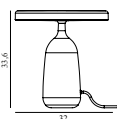

DIM LINEAR LAMP 26% rabatt ska dras av på angivna priser

Design: Rudolph Schelling Webermann, 2023
Duty Code: 9405919000
Made in: China

Construction: Dim Linear Lamp is a pendant that comprises an aluminum panel, equipped with above and below two high-quality LED light stripes. It is attached to the ceiling by two steel wires, one electric cord, and a canopy in steel. The brightness and the color temperature can be controlled by the aluminum knobs on each side of the aluminum panel, or via the remote control. After matching, a single remote control can control multiple lights at the same time. The remote controller uses 1 pcs "CR2025" lithium coin cell. Remove the insulation sheet at the bottom before using the remote control.

Maintenance: Clean with damp cloth. Avoid use of all-purpose cleaners and other degreasing detergents.

Dim Linear Lamp EU

Colli: I
Size & Weight: H: 9 x L: 155,5 x D: 6 cm - 3,7 kg
Packing: Brown Box - H: 21 x L: 161 x D: 15 cm - 4,8 kg
Material: Lamp: Aluminum, Steel. Remote Control: ABS.
Light Source: The lamp is equipped with two LED light stripes that encompass a color temperature scale spectrum between 2700K and 6500K. Can be dimmed via the rotary dimmers on the lamp or with the remote control. The lamp has a burning time of approx. 30,000 hours.

Contract Price
SEK 10.284,00

Dim Linear Lamp US

Colli: I
Size & Weight: H: 9 x L: 155,5 x D: 6 cm - 3,7 kg
Packing: Brown Box - H: 21 x L: 161 x D: 15 cm
Material: Lamp: Aluminum, Steel. Remote Control: ABS.
Light Source: The lamp is equipped with two LED light stripes that encompass a color temperature scale spectrum between 2700K and 6500K. Can be dimmed via the rotary dimmers on the lamp or with the remote control. The lamp has a burning time of approx. 30,000 hours.

Contract Price
SEK 10.284,00

EDDY EU