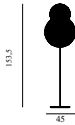

Puff Floor Lamp Bubble US

Colli: 1
Size & Weight: H: 153,5 x Ø: 45 cm - 3,5 kg
Packing: Brown Box - H: 12 x L: 80 x D: 47 cm - 6,3 kg
Material: Rice paper, white powder-coated steel pole & base with soft EVA foam underneath, to protect the floor. Cord length: 2M. Distance from outlet to cord switch: 55 cm.
Color: White
Light Source: EU E12 (small socket) 2W bulbs (LED) are recommended

Contract Price
SEK 1.600,00