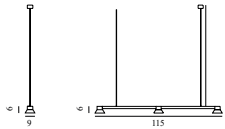

Hat Lamp Linear Small US

Colli: 1
Size & Weight: H: 6 x W: 9 x L: 115 cm - 2,2 kg
Packing: Brown Box - H: 18 x L: 120 x D: 18 cm - 3,5 kg
Material: Aluminum, Steel, Acrylic (PMMA).
Light Source: Comes with 3 LED PCBa light sources (LED 5W) that encompass a color temperature scale spectrum between 2700K and 6500K. Dimmable.

Contract Price
SEK 4.000,00

608339
Black