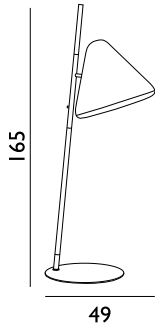

Hello Floor Lamp US

Colli: 1
Size & Weight: H: 165 x Ø: 49 cm - 12 kg
Packing: Brown Box - H: 58 x L: 86,5 x D: 67 cm - 16,5 kg
Material: Steel, Beech, Acrylic Diffuser
Light Source: US E26 (big socket). Low-energy 9 Watt bulbs are recommended

Contract Price
6.628,00
SEK