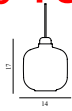

26% rabatt ska dras av på angivna priser

Amp Lamp Small Matt US

Colli: 1
Size & Weight: H: 17 x Ø: 14 cm - 0,6 kg
Packing: Gift Box - H: 33,7 x L: 19,4 x D: 19,2 cm - 1 kg
Material: Frosted glass; Zinc alloy
Color: Matt/White
Light Source: US E12 2W (LED) recommended.

SEK Contract Price 1.200,00