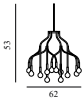

VEKST LAMP SMALL 26% rabatt ska dras av på angivna priser

Design: Simon Legald, 2023
Duty Code: 9405199090
Made in: China

Construction: The Vekst pendant lamps are provided with a 4-meter black textile cord, a 4-meter steel wire, and a black ceiling canopy in powder-coated steel. The arms are crafted of powder-coated steel in black and fitted with a bulb at the end. The bulb is surrounded by a sphere of etched opal glass. The pendant lamps are dimmable and come in two different sizes. The Vekst Wall Lamp comes with a black canopy in powder-coated steel. The wall lamp is installed directly to the power outlet (hardwired). The arms are crafted of powder-coated steel in black and fitted with a bulb at the end. The bulb is surrounded by a sphere of etched opal glass. The wall lamp is not dimmable.

Maintenance: Clean with a damp cloth. Avoid the use of all-purpose cleaners and other degreasing detergents.