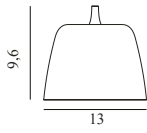

26% rabatt ska dras av på angivna priser

Tub Lamp Ø13 EU

Colli:	1
Size & Weight:	H: 9,6 x Ø: 13 cm - 0,4 kg
Packing:	Brown Box - H: 22 x L: 35 x D: 19,5 cm - 1,28 kg
Material:	Lacquered or powder coated aluminum
Color:	Brushed aluminum, Black, White
Light Source:	2 pcs. G9 4W 240V LED bulbs recommended. Canopy measurements: H6,5 cm x Ø9,3 cm