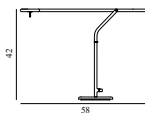

## Flow Table Lamp EU

Colli: 1  
 Size & Weight: H: 42 x L: 58 x D: 16 cm - 3,2 kg  
 Packing: Brown Box - H: 25,5 x L: 73,5 x D: 25,5 cm - 4,7 kg  
 M3: 0,2027  
 Material: Powder Coated Metal  
 Light Source: SMD 2835 LED chip (not replaceable). Light source power - 5W, whole lamp power: 6.8W. Input voltage: 100-240V, LED part input: 15.1V DC 350mA. Color temperature: 2800-3200K. LED life span - 30000hrs.