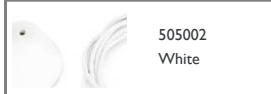

Cord w. Fitting & Canopy EU

Colli: 1
Size & Weight: L: 250 cm - 0,17 kg
Packing: Gift Box - H: 12 x L: 12 x D: 12 cm - 0,17 kg
Colli Box: H: 12 x L: 12 x D: 12 cm
Material: Plastic
Light Source: E27 (big socket). Low-energy 9 Watt bulbs are recommended.

Contract Price
SEK 100,00