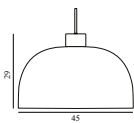

Grant Pendant Ø45 US

Colli: 1
Size & Weight: H: 29 x Ø: 45 cm - 4 kg
Packing: Brown Box - H: 54 x L: 54 x D: 37 cm - 5,5 kg
M3: 0,1079
Material: Steel, Granite
Light Source: LED 7kWh/10.000h. Bulb is included.

Contract Price
5.256,00
SEK