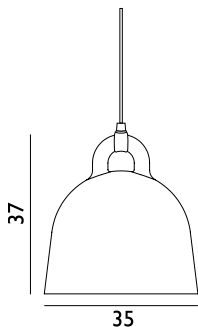

Contract Price  
 SEK 2.340,00

502082  
 White

502090  
 Black

502098  
 Sand

502107  
 Grey

**Bell Lamp Small EU**

Colli: 1  
 Size & Weight: H: 37 x Ø: 35 cm - 1,7 kg  
 Packing: Brown Box - H: 47 x L: 39 x D: 39 cm - 3,5 kg  
 M3: 0,0715  
 Material: Aluminum  
 Light Source: E27 (big socket). Low-energy 9 Watt bulbs are recommended.