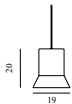

Hat Lamp Medium US

Colli: 1
Size & Weight: H: 20 x Ø: 19 cm - 4,08 kg
Packing: Brown Box - H: 19,5 x L: 19,5 x D: 31,5 cm - 5,4 kg
Material: Aluminum.
Light Source: EU E27 8W (LED) recommended.

SEK Contract Price
1.140,00