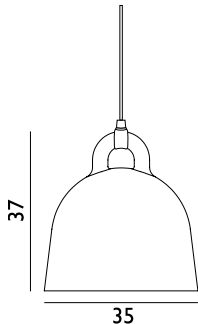

Bell Lamp Small US

Colli: I
Size & Weight: H: 37 x Ø: 35 cm - 1,7 kg
Packing: Brown Box - H: 47 x L: 39 x D: 39 cm - 3,5 kg
M3: 0,0715
Material: Aluminum
Light Source: US E26 (big socket). Low-energy 9 Watt bulbs are recommended.

Contract Price
SEK 3.256,00

503040 Sand	503042 Grey	503047 White	503052 Black