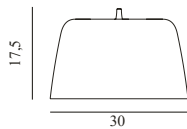

26% rabatt ska dras av på angivna priser

Contract Price
1.940,00
SEK

Tub Lamp Ø13 US

Colli: 1
Size & Weight: H: 9,6 x Ø: 13 cm - 0,4 kg
Packing: Brown Box - H: 22 x L: 35 x D: 19,5 cm - 1,28 kg
Material: Lacquered or powder coated aluminum
Color: Brushed aluminum, Black, White
Light Source: 2 pcs. G9 4W 120V LED bulbs recommended. Canopy measurements: H6,5 cm x Ø9,3 cm

Contract Price
1.940,00
SEK

TUB LAMP Ø30

Design: Hans Thyge & Co, 2022
Duty Code: 9405199090
Made in: Denmark

Tub Lamp Ø30 EU

Colli: 1
Size & Weight: H: 17,4 x Ø: 30 cm - 1,2 kg
Packing: Brown Box - H: 30 x L: 38 x D: 38 cm - 3 kg
Material: Lacquered or powder coated aluminum
Color: Brushed aluminum, Black, White
Light Source: E27 Ø60 or Ø80 8W 240V LED bulb recommended. Canopy measurements: H6,5 cm x Ø9,3 cm

Contract Price
2.972,00
SEK

Tub Lamp Ø30 US

Colli: 1
Size & Weight: H: 17,4 x Ø: 30 cm - 1,2 kg
Packing: Brown Box - H: 30 x L: 38 x D: 38 cm - 3 kg
Material: Lacquered or powder coated aluminum
Color: Brushed aluminum, Black, White
Light Source: E26 Ø60 or Ø80 8W 120V LED bulb recommended. Canopy measurements: H6,5 cm x Ø9,3 cm

Contract Price
2.972,00
SEK