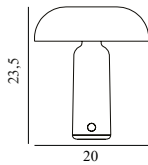

PORTA TABLE LAMP

Design: Simon Legald, 2021
Duty Code: 9405214000
Made in: China

Construction: Porta Table Lamp consists of a lamp shade and base made from ABS plastic and an acrylic diffuser. Beneath the base, a small compartment allows for easily accessible charging, and a discreet tunnel for the charging cable ensures that the lamp can charge while in use. A silicone base ring allows the lamp to stand securely. Porta comes with a permanently integrated, rechargeable, low-energy LED light source which has 3 light intensity levels: 100%, 40% and 10%, and a battery life of 20 hours, 60 hours, and 120 hours, respectively. The lamp comes with a USB charging cable with a length of 1 meter.

Maintenance: Before cleaning, disconnect the power and allow the lamp to cool down for 10 minutes. Mind to clean the surfaces of the lamp only. Clean the lamp with a soft, dry cloth only. If necessary, wipe the surface of the lamp with a soft, damp sponge or cloth, and wipe immediately with a dry cloth. Do not use alcohol or other solvents to clean the product and avoid using abrasive or rough sponges.

Porta Table Lamp

Colli: 1
Size & Weight: H: 23,5 x W: 20,2 x D: 11,2 x Ø: 6,5 cm - 0,49 kg
Packing: Gift Box - H: 24,2 x L: 20,5 x D: 11,8 cm - 0,717 kg
Material: ABS plastic and acrylic.
Color: Black, white, grey
Light Source: 0.2W x 12pcs LED (included). Color temperature 2800-3200K.

Contract Price
SEK 972,00

PUFF

Design: Saskia Huebner, 2022
Duty Code: 9405199090
Made in: China