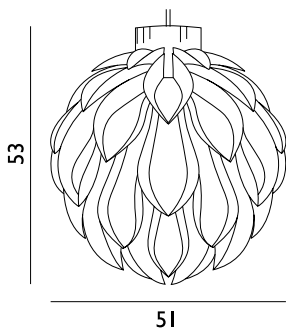

26% rabatt ska dras av på angivna priser

Contract Price
972,00
SEK

502002
White

NORM 12

Design: Simon Karkov, 2012
Duty Code: 9405199090
Made in: Denmark
Construction: Norm 12 is a self-assembly lamp shade (manual included).
Socket and cord are sold separately.
Maintenance: Norm 12 can be cleaned with a duster.

Norm 12 Lamp Large

Colli: 6
Size & Weight: H: 53 x Ø: 51 cm - 1,2 kg
Packing: Gift Box - H: 4,5 x L: 43 x D: 32 cm - 1,4 kg
Colli Box: H: 27 x L: 37 x D: 28 cm - 6,8 kg
M3: 0,028
Material: Lamp Shade Foil
Light Source: Low-energy 9 Watt bulbs are recommended.

Contract Price
1.084,00
SEK

504040
White