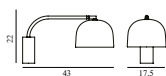

Grant Wall Lamp 43cm US

Colli: 1
Size & Weight: H: 22 x D: 43 x Ø: 17,5 cm - 2,5 kg
Packing: Brown Box - H: 46,5 x L: 30 x D: 24,5 cm - 2,5 kg
M3: 0,0342
Material: Steel, Granite
Light Source: LED 4kWh/10.000h. Bulb is included.

Contract Price
3.712,00
SEK