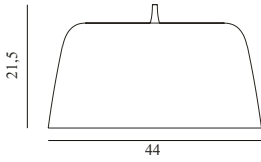

## Tub Lamp Ø44 EU

Colli:  
Size & Weight:  
Packing:  
Material:  
Color:  
Light Source:

I  
H: 21,5 x Ø: 44 cm - 1,8 kg  
Brown Box - H: 34 x L: 55 x D: 55 cm - 5,5 kg  
Lacquered or powder coated aluminum  
Brushed aluminum, Black, White  
E27 Ø60 or Ø80 8W 120V LED bulb recommended. Canopy measurements: H6,5 cm x Ø9,3 cm