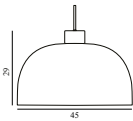

Grant Pendant Ø45 EU

Colli: 1
Size & Weight: H: 29 x Ø: 45 cm - 4 kg
Packing: Brown Box - H: 54 x L: 54 x D: 37 cm - 5,5 kg
M3: 0,1079
Material: Steel, Granite
Light Source: LED 7kVWh/10.000h. Bulb is included.

Contract Price
SEK 5.256,00