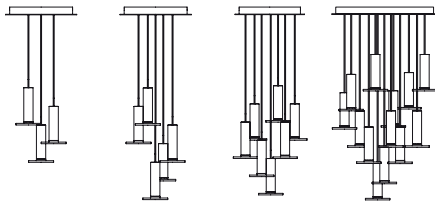

Examples of configurations

MULTIPLE COLOR  
COMBINATIONS AVAILABLE

CIELO XL SATIN ALUMINUM	10351					5 940 SEK
CIELO XL BLACK	10352					
CIELO XL BRASS	10353			LED - 18W 2700K	DIMMABLE*	
CIELO XL POLISHED ALUMINUM	10354			1200L	HEIGHT ADJUSTABLE	
CIELO XL GLOSS WHITE	10350			240V 50/60Hz		