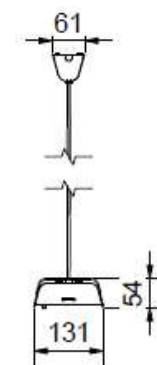

17 % rabatt ska dras av på angivna priser.