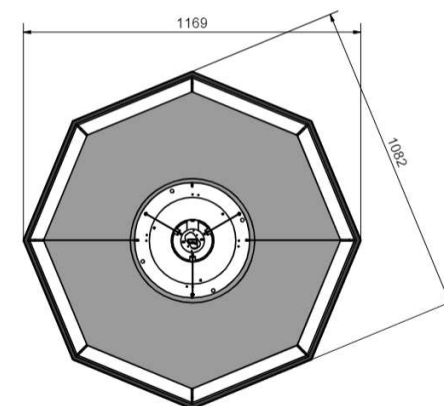

Soft Sound Octagon - Ljudabsorbent ø1140 H400

BELID LIGHTING GROUP.

Artikelnummer	Färg	Pris SEK
9006740400-15213678	Roströd ull	20 078.000
9006741400-15213678	Grön ull	20 078.000
9006742400-15213678	Grå ull	20 078.000
9006743400-15213678	Blå ull	20 078.000
9006745400-15213678	Vit ull	20 078.000