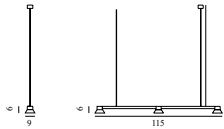

Hat Lamp Linear Small US

Colli: 1
Size & Weight: H: 6 x W: 9 x L: 115 cm - 2,2 kg
Packing: Brown Box - H: 18 x L: 120 x D: 18 cm - 3,5 kg
Material: Aluminum, Steel, Acrylic (PMMA).
Light Source: Comes with 3 LED PCBa light sources (LED 5W) that encompass a color temperature scale spectrum between 2700K and 6500K. Dimmable.

Contract Price
SEK 4.000,00

608339
Black

17 % rabatt ska dras av på angivna priser.