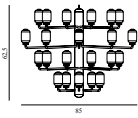

Contract Price
 SEK 8.112,00

502146
 Smoke /Black

502147
 Gold /Green

502148
 White /White

17 % rabatt ska dras av på angivna priser.

Amp Chandelier Large US

Colli: 1
Size & Weight: H: 62,5 x Ø: 85 cm - 7,4 kg
Packing: Brown Box - H: 70 x L: 89 x D: 87 cm - 14,2 kg
M3: 0,5283
Material: Glass, Marble
Light Source: Comes with 35 bulbs (G4 (LED)). All Bulbs can also be purchased separately. The Amp Chandelier is non-dimmable.