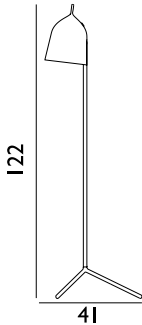

STAGE EU

Design: Daniel Debiassi & Federico Sandri, 2016
Duty Code: 9405299090
Made in: China
Construction: Stage is constructed of a powder coated metal body with a plastic lamp shade. Delivered with 2 m textile cord.
Maintenance: Clean with damp cloth.

Stage Floor Lamp EU	
Colli:	1
Size & Weight:	H: 122 x L: 41 x D: 36 cm - 2,1 kg
Material:	Powder Coated Metal
Light Source:	SMD 2835 LED chip (not replaceable). Light source power - 11W, whole lamp power: 13W. Input voltage: 100-240V, LED part input: 15.1V DC 700mA. Colour temperature: 2800-3200K. LED life span - 30000hrs.
	Contract Price SEK 4.000,00
	505076 Black

STAGE US

Design: Daniel Debiassi & Federico Sandri, 2016
Duty Code: 9405299090
Made in: China
Construction: Stage is constructed of a powder coated metal body with a plastic lamp shade. Delivered with 2 m textile cord.
Maintenance: Clean with damp cloth.

Stage Floor Lamp US			
Colli:	1		
Size & Weight:	H: 122 x L: 41 x D: 36 cm - 2,1 kg		
Material:	Powder Coated Metal		
Light Source:	SMD 2835 LED chip (not replaceable). Light source power - 11W, whole lamp power: 13W. Input voltage: 100-240V, LED part input: 15.1V DC 700mA. Colour temperature: 2800-3200K. LED life span - 30000hrs.		
	Contract Price SEK 4.000,00		
	505078 White		505079 Grey
	505080 Black		505081 Petrol Green

17 % rabatt ska dras av på angivna priser.