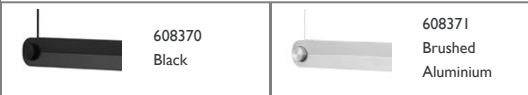

Dim Linear Lamp US

Colli: 1
Size & Weight: H: 9 x L: 155,5 x D: 6 cm - 3,7 kg
Packing: Brown Box - H: 21 x L: 161 x D: 15 cm
Material: Lamp: Aluminum, Steel. Remote Control: ABS.
Light Source: The lamp is equipped with two LED light stripes that encompass a color temperature scale spectrum between 2700K and 6500K. Can be dimmed via the rotary dimmers on the lamp or with the remote control. The lamp has a burning time of approx. 30,000 hours.

Contract Price
SEK 10.284,00