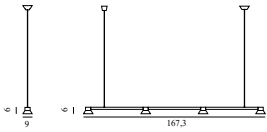

Hat Lamp Linear Large US

Colli: 1
Size & Weight: H: 6 x W: 9 x L: 167 cm - 3,5 kg
Packing: Brown Box - H: 18 x L: 172,5 x D: 18 cm - 4,6 kg
Material: Aluminum, Steel, Acrylic (PMMA).
Light Source: Comes with 3 LED PCBa light sources (LED 5W) that encompass a color temperature scale spectrum between 2700K and 6500K. Dimmable.

Contract Price
SEK 4.572,00

608341
Black

17 % rabatt ska dras av på angivna priser.