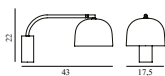

Grant Wall Lamp 43cm EU

Colli: 1
Size & Weight: H: 22 x D: 43 x Ø: 17,5 cm - 1,5 kg
Packing: Brown Box - H: 46,5 x L: 30 x D: 24,5 cm - 2,5 kg
M3: 0,0342
Material: Steel, Granite
Light Source: LED 4kVWh/10.000h. Bulb is included.

SEK Contract Price
3.712,00