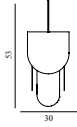

SUPERPOSE EU

Design: Frederik Kurzweg Design Studio, 2020
Duty Code: 9405199090
Made in: China
Construction: The lamp consists of three bent and rounded, perforated steel sheets with a white powder coating. The sheets are concentrically arranged around each other, shifted at a precise 180-degree angle.
Maintenance: Clean with damp cloth. Avoid use of all-purpose cleaners and others degreasing detergents.

Superpose Lamp EU

Colli: 1
Size & Weight: H: 53 x VV: 30 x D: 30 cm - 3 kg
Packing: Brown Box - H: 34 x L: 64 x D: 37 cm - 5,65 kg
Material: Powder coated steel
Light Source: Standard E27 bulb socket. 4 m white textile-covered cord.

Contract Price
SEK 4.000,00