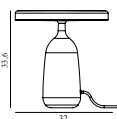

Maintenance: Clean with damp cloth.

Eddy Table Lamp EU

Colli: 1
 Size & Weight: H: 33,6 x Ø: 32 cm - 7,8 kg
 Packing: Brown Box - H: 44 x L: 43 x D: 43 cm - 12 kg
 M3: 0,0814
 Material: Pressed Steel, Marble
 Light Source: LED chip (not replaceable). Light source power - 16,5W. LED life span - 25000hrs.