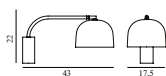

Grant Wall Lamp 43cm US

Coll: 1
Size & Weight: H: 22 x D: 43 x Ø: 17,5 cm - 2,5 kg
Packing: Brown Box - H: 46,5 x L: 30 x D: 24,5 cm - 2,5 kg
M3: 0,0342
Material: Steel, Granite
Light Source: LED 4kVWh/10.000h. Bulb is included.

Contract Price
SEK 3.712,00