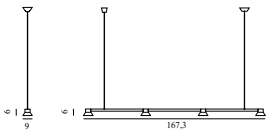

Hat Lamp Linear Large EU

Colli: 1
Size & Weight: H: 6 x W: 9 x L: 167 cm - 3,5 kg
Packing: Brown Box - H: 18 x L: 172,5 x D: 18 cm - 4,6 kg
Material: Aluminum, Steel, Acrylic (PMMA).
Light Source: Comes with 3 LED PCBa light sources (LED 5W) that encompass a color temperature scale spectrum between 2700K and 6500K. Dimmable.

Contract Price
SEK 4.572,00

608337
Black

608338
Warm Grey