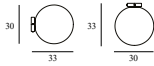

PIX LAMP CEILING/WALL Ø30

Design: Simon Legald, 2023
Duty Code: 94051940
Made in: Italy

Construction: The Pix Ceiling/Wall Lamp comes with a wall/ceiling canopy in silver-painted steel. The lamp can be installed directly to the power outlet (hardwired) or by using a power cord via a hole located on the side of the canopy. If the lamp is hardwired, the hole is sealed with a silicon plug. The lampshade is made of 100% Low Density Polyethylene Industrial Waste. The light source is not included.

Maintenance: Clean with a damp cloth. Avoid the use of all-purpose cleaners and other degreasing detergents. Make sure to turn off the power while cleaning.

Pix Lamp Ceiling/Wall Ø30 cm EU

Coll: 1
Size & Weight: D: 33 x Ø: 30 cm - 8,3 kg
Packing: Brown Box - H: 39,9 x L: 30 x D: 30 cm - 10,7 kg
Material: 100% Low Density Polyethylene Industrial Waste, Steel, Aluminum.
Light Source: E27 Ø30 L125 3W 240V LED bulb. Please note that the bulb must have a diameter of max 30 mm. All bulbs can be purchased separately.
Production time: 1 week

Contract Price
SEK 2.456,00