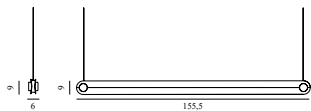

Dim Linear Lamp US

Colli: 1
Size & Weight: H: 9 x L: 155,5 x D: 6 cm - 3,7 kg
Packing: Brown Box - H: 21 x L: 161 x D: 15 cm
Material: Lamp: Aluminum, Steel. Remote Control: ABS.
Light Source: The lamp is equipped with two LED light stripes that encompass a color temperature scale spectrum between 2700K and 6500K. Can be dimmed via the rotary dimmers on the lamp or with the remote control. The lamp has a burning time of approx. 30,000 hours.

Contract Price
SEK 10.284,00