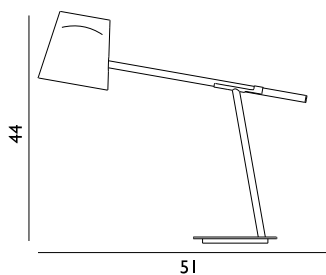

Maintenance: Clean with damp cloth.

Momento Table Lamp US

Colli: 1
 Size & Weight: H: 44 x L: 51 x D: 16,5 cm - 2,7 kg
 Packing: Brown Box - H: 64 x L: 23,5 x D: 23,5 cm - 3,7 kg
 M3: 0,1585
 Material: Powder Coated Metal
 Light Source: SMD 2835 LED chip (not replaceable). Light source power - 5.5W, whole lamp power: 7W. Input voltage: 100-240V, LED part input: 15.1V DC 350mA. Color temperature: 2800-3200K. LED life span - 30000hrs.