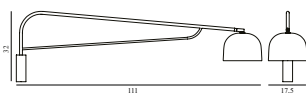

Grant Wall Lamp 111cm EU

Colli: 1
Size & Weight: H: 32 x D: 111 x Ø: 17,5 cm - 2,5 kg
Packing: Brown Box - H: 117 x L: 39,5 x D: 24 cm - 4,5 kg
M3: 0,1109
Material: Steel, Granite
Light Source: LED 4kVWh/10.000h. Bulb is included.

SEK Contract Price
6.628,00

502022
Brass

502023
Black

17 % rabatt ska dras av på angivna priser.