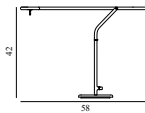

Duty Code: 9405299090

Made in: China

Construction: Delivered with 2 m textile cord.

Maintenance: Clean with damp cloth.

Flow Table Lamp EU

Colli: 1
 Size & Weight: H: 42 x L: 58 x D: 16 cm - 3,2 kg
 Packing: Brown Box - H: 25,5 x L: 73,5 x D: 25,5 cm - 4,7 kg
 M3: 0,2027
 Material: Powder Coated Metal
 Light Source: SMD 2835 LED chip (not replaceable). Light source power - 5W, whole lamp power: 6.8W. Input voltage: 100-240V, LED part input: 15.1V DC 350mA. Color temperature: 2800-3200K. LED life span - 30000hrs.