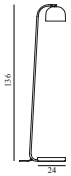

SEK Contract Price
3.712,00

502020
Brass

502021
Black

Grant Wall Lamp 111cm EU

Colli: 1
 Size & Weight: H: 32 x D: 111 x Ø: 17,5 cm - 2,5 kg
 Packing: Brown Box - H: 117 x L: 39,5 x D: 24 cm - 4,5 kg
 M3: 0,1109
 Material: Steel, Granite
 Light Source: LED 4kVWh/10.000h. Bulb is included.

SEK Contract Price
6.628,00

502022
Brass

502023
Black

17 % rabatt ska dras av på angivna priser.

Grant Table Lamp EU

Colli: 1
Size & Weight: H: 45 x Ø: 17,5 cm - 2,5 kg
Packing: Brown Box - H: 51,5 x L: 30 x D: 24,5 cm - 4,5 kg
M3: 0,0379
Material: Steel, Granite
Light Source: LED 4kVWh/10.000h. Bulb is included.

Contract Price
SEK 3.428,00

502016
Brass

502017
Black

Grant Floor Lamp EU

Colli: 1
Size & Weight: H: 136 x Ø: 24 cm - 6,5 kg
Packing: Brown Box - H: 145,5 x L: 39,5 x D: 32 cm - 9,5 kg
M3: 0,1839
Material: Steel, Granite
Light Source: LED 4kVWh/10.000h. Bulb is included.