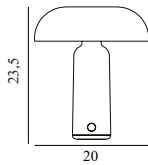

PORTA TABLE LAMP

Design: Simon Legald, 2021

Duty Code: 9405214000

Made in: China

Construction: Porta Table Lamp consists of a lamp shade and base made from ABS plastic and an acrylic diffuser. Beneath the base, a small compartment allows for easily accessible charging, and a discreet tunnel for the charging cable ensures that the lamp can charge while in use. A silicone base ring allows the lamp to stand securely. Porta comes with a permanently integrated, rechargeable, low-energy LED light source which has 3 light intensity levels: 100%, 40% and 10%, and a battery life of 20 hours, 60 hours, and 120 hours, respectively. The lamp comes with a USB charging cable with a length of 1 meter.

Maintenance: Before cleaning, disconnect the power and allow the lamp to cool down for 10 minutes. Mind to clean the surfaces of the lamp only. Clean the lamp with a soft, dry cloth only. If necessary, wipe the surface of the lamp with a soft, damp sponge or cloth, and wipe immediately with a dry cloth. Do not use alcohol or other solvents to clean the product and avoid using abrasive or rough sponges.

Porta Table Lamp

Colli: 1
Size & Weight: H: 23,5 x W: 20,2 x D: 11,2 x Ø: 6,5 cm - 0,49 kg
Packing: Gift Box - H: 24,2 x L: 20,5 x D: 11,8 cm - 0,717 kg
Material: ABS plastic and acrylic.
Color: Black, white, grey
Light Source: 0.2W x 12pcs LED (included). Color temperature 2800-3200K.

Contract Price
SEK 972,00

	510110 Black		510111 White		510112 Grey

17 % rabatt ska dras av på angivna priser.