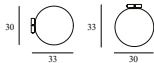

Pix Lamp Ceiling/Wall Ø30 cm US

Coll: 1
Size & Weight: D: 33 x Ø: 30 cm - 8,3 kg
Packing: Brown Box - H: 39,9 x L: 30 x D: 30 cm - 10,7 kg
Material: 100% Low Density Polyethylene Industrial Waste, Steel, Aluminum.
Light Source: E27 Ø30 L125 3W 240V LED bulb. Please note that the bulb must have a diameter of max 30 mm. All bulbs can be purchased separately.
Production time: 1 week

Contract Price
SEK 2.456,00