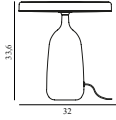

EDDY US

Design: Simon Legald, 2018

Duty Code: 9405299090

Made in: China

Construction: The table lamp consists of a steel screen with integrated LED light source and a lamp base made of hand turned Italian marble. Lampshade and base meet in a rotation point: a brass ball, which the shade can be tipped around to control the direction of the light. Brass dimmer on top of the lampshade. Textile-covered cord.

Maintenance: Clean with damp cloth.

Eddy Table Lamp US

Colli: 1
Size & Weight: H: 33,6 x Ø: 32 cm - 7,8 kg
Packing: Brown Box - H: 44 x L: 43 x D: 43 cm - 12 kg
M3: 0,0814
Material: Pressed Steel, Marble
Light Source: LED chip (not replaceable). Light source power - 16,5W. LED life span - 25000hrs.

Contract Price
SEK 6.000,00