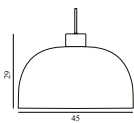

Grant Pendant Ø45 US

Coll: 1
Size & Weight: H: 29 x Ø: 45 cm - 4 kg
Packing: Brown Box - H: 54 x L: 54 x D: 37 cm - 5,5 kg
M3: 0,1079
Material: Steel, Granite
Light Source: LED 7kVWh/10.000h. Bulb is included.

Contract Price
SEK 5.256,00