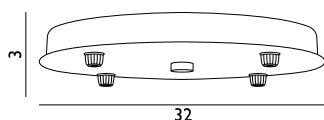

AMP CORDS

Design: Simon Legald, 2014
Duty Code: 9405919000
Made in: China
Construction: Sold in optional lengths. The price is per meter.
Maintenance: Clean with damp cloth.

Amp Cord Coll: I Size & Weight: Ø: 4 cm Packing: Poly Bag Material: Textile cord		Contract Price SEK 68,00
900042 Black	900062 White	

AMP CANOPY 4 PCS.

Design: Simon Legald, 2016
Duty Code: 9405919000
Made in: China
Construction: Made for 4 Amp lamps.
Maintenance: Clean with damp cloth.

Amp Canopy 4 pcs. Coll: I Size & Weight: H: 3 x Ø: 32 cm - 2 kg Packing: Brown Box - H: 9,5 x L: 4,5 x D: 39 cm - 2,3 kg M3: 0,0125 Material: Powder Coated Steel		Contract Price SEK 660,00
502126 White		

17 % rabatt ska dras av på angivna priser.