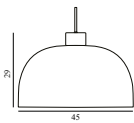

Grant Pendant Ø45 EU

Colli: 1
Size & Weight: H: 29 x Ø: 45 cm - 4 kg
Packing: Brown Box - H: 54 x L: 54 x D: 37 cm - 5,5 kg
M3: 0,1079
Material: Steel, Granite
Light Source: LED 7kVWh/10.000h. Bulb is included.

SEK Contract Price
5.256,00