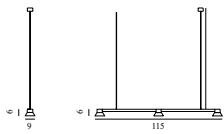

HAT LAMP LINEAR SMALL

Design: Simon Legald, 2023

Duty Code: 9405919000

Made in: China

Construction: Hat Linear Lamp is a LED pendant lamp that comprises a body of painted steel with conical lamp caps in painted aluminum attached to it. Each lamp cap is fitted with spots that emit a pleasant, direct light. The lamp is provided with 4 m steel wires and a 4 m textile cord and a painted steel canopy, each color-coordinated with the body. Hat Linear Lamp has a two-touch dimmer, one for brightness and one for color temperature. Available in two different sizes. The smaller version has 3 light sources and the bigger one has 4 light sources.

Maintenance: Clean with a damp cloth. Avoid the use of all-purpose cleaners and other degreasing detergents.

Hat Lamp Linear Small EU

Colli: 1
Size & Weight: H: 6 x W: 9 x L: 115 cm - 2,2 kg
Packing: Brown Box - H: 18 x L: 120 x D: 18 cm - 3,5 kg
Material: Aluminum, Steel, Acrylic (PMMA).
Light Source: Comes with 3 LED PCBa light sources (LED 5W) that encompass a color temperature scale spectrum between 2700K and 6500K. Dimmable.

Contract Price
SEK 4.000,00

608335
Black

608336
Warm Grey