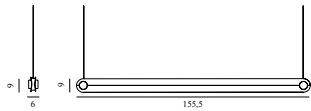

DIM LINEAR LAMP

Design: Rudolph Schelling Webermann, 2023
Duty Code: 9405919000
Made in: China

Construction: Dim Linear Lamp is a pendant that comprises an aluminum panel, equipped with above and below two high-quality LED light stripes. It is attached to the ceiling by two steel wires, one electric cord, and a canopy in steel. The brightness and the color temperature can be controlled by the aluminum knobs on each side of the aluminum panel, or via the remote control. After matching, a single remote control can control multiple lights at the same time. The remote controller uses 1 pcs "CR2025" lithium coin cell. Remove the insulation sheet at the bottom before using the remote control.

Maintenance: Clean with damp cloth. Avoid use of all-purpose cleaners and other degreasing detergents.

Dim Linear Lamp EU

Colli: 1
Size & Weight: H: 9 x L: 155,5 x D: 6 cm - 3,7 kg
Packing: Brown Box - H: 21 x L: 161 x D: 15 cm - 4,8 kg
Material: Lamp: Aluminum, Steel. Remote Control: ABS.
Light Source: The lamp is equipped with two LED light stripes that encompass a color temperature scale spectrum between 2700K and 6500K. Can be dimmed via the rotary dimmers on the lamp or with the remote control. The lamp has a burning time of approx. 30,000 hours.

Contract Price
SEK 10.284,00