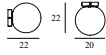

Pix Lamp Ceiling/Wall Ø20 cm EU

Colli: 1
Size & Weight: D: 22,3 x Ø: 20 cm - 7,9 kg
Packing: Brown Box - H: 29,9 x L: 20 x D: 20 cm - 10,15 kg
Material: 100% Low Density Polyethylene Industrial Waste, Steel, Aluminum.
Light Source: E27 Ø30 L125 3W 240V LED bulb. Please note that the bulb must have a diameter of max 30 mm. All bulbs can be purchased separately.
Production time: 1 week