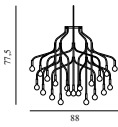

Vekst Lamp Large US

Colli: 1
Size & Weight: H: 81 x Ø: 88 cm - 22 kg
Packing: Brown Box - H: 94,5 x L: 94,5 x D: 92,5 cm - 25 kg
Material: Powder-coated steel and etched opal glass.
Light Source: Comes with 24 bulbs (G4 (LED)). All Bulbs can also be purchased separately