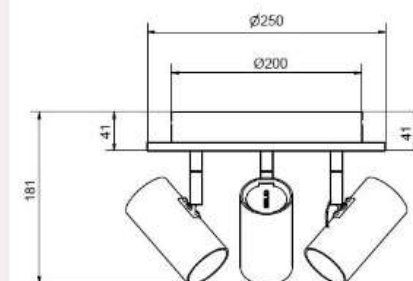

BELID LIGHTING GROUP.

Socket	GU10
Class	KL II
IP Class	20
Max watt	8
Kelvin	-
Height	181
Width	-
Length	-
Diameter	250
Lumen	-
Cable color	-
Cable lenght	-
Dimable	JA