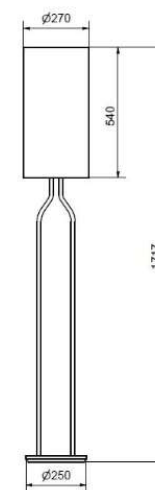

BELID LIGHTING GROUP.

| | |
|--------------|-------|
| Socket | E27 |
| Class | KL II |
| IP Class | 20 |
| Max watt | 20 |
| Kelvin | - |
| Height | 1717 |
| Width | - |
| Length | - |
| Diameter | 289 |
| Lumen | - |
| Cable color | SVART |
| Cable length | 4 |
| Dimable | NEJ |