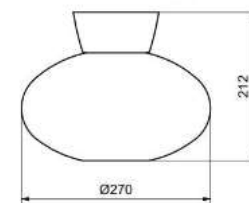

| | |
|--------------|------|
| Socket | E27 |
| Class | KL I |
| IP Class | 21 |
| Max watt | 60 |
| Kelvin | - |
| Height | 193 |
| Width | - |
| Length | - |
| Diameter | 165 |
| Lumen | - |
| Cable color | - |
| Cable length | - |
| Dimable | JÄ |

| | |
|--------------|------|
| Socket | E27 |
| Class | KL I |
| IP Class | 21 |
| Max watt | 60 |
| Kelvin | - |
| Height | 212 |
| Width | - |
| Length | - |
| Diameter | 270 |
| Lumen | - |
| Cable color | - |
| Cable lenght | - |
| Dimable | JA |