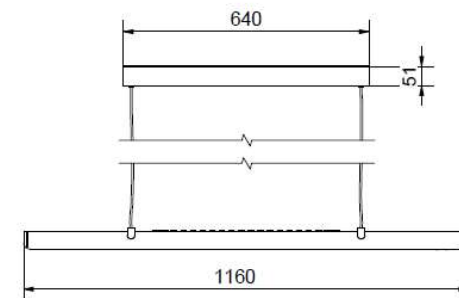

Dimbar	Ja
Sockel	Integrerad LED
Max watt	45
IP-klass	20
Skyddsklass	KI I
Kabelfärg	Grå
Ljuskälla ingår	Ja
Lumen (lm)	5400
Kelvin (K)	3000
Sladdlängd (m)	3,00