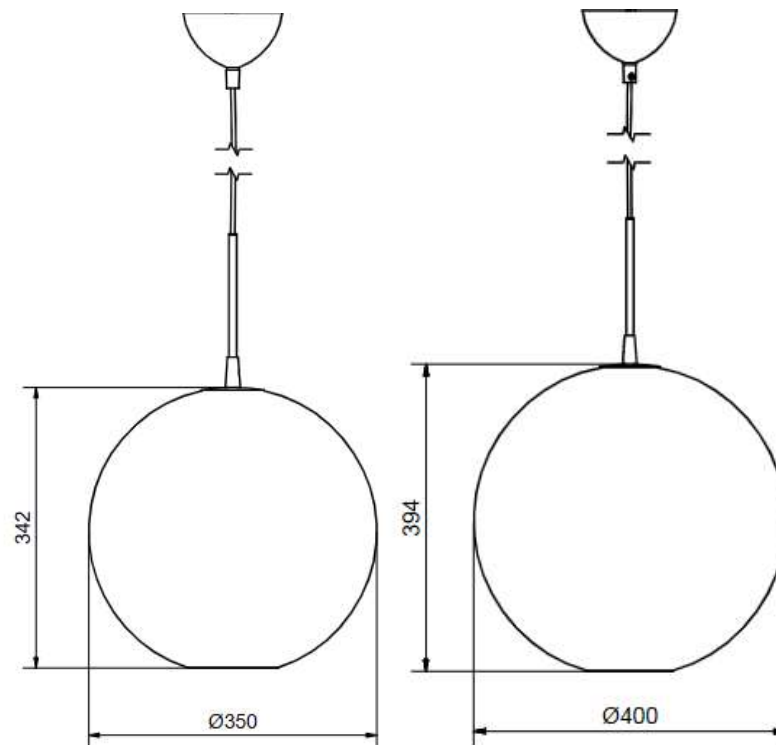

11

18% rabatt ska dras av på angivna priser