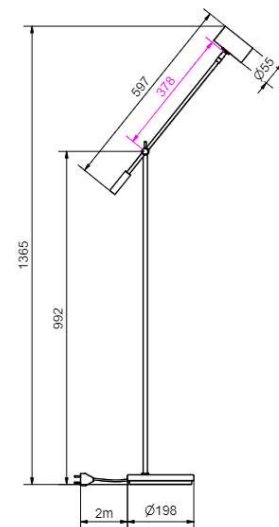

Socket	GU10
Class	KL II
IP Class	20
Max watt	8
Kelvin	-
Height	1365
Width	-
Length	-
Diameter	198
Lumen	-
Cable color	SVART
Cable length	2.1
Dimable	NEJ