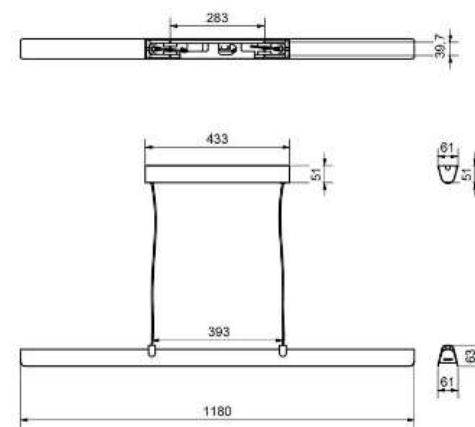

BELID LIGHTING GROUP.

| | |
|-----------------------|-------|
| Socket | LED |
| Class | KL II |
| IP Class | 20 |
| Max watt | 19 |
| Kelvin | 2700 |
| Height | 63 |
| Width | 61 |
| Length | 1180 |
| Diameter | - |
| Lumen | 1782 |
| Cable color | SVART |
| Cable length | 3 |
| Dimable | JA |
| Light source included | Yes |

| | |
|--------------|-------|
| Socket | E27 |
| Class | KL I |
| IP Class | 20 |
| Max watt | 75 |
| Kelvin | - |
| Height | 317 |
| Width | - |
| Length | - |
| Diameter | 380 |
| Lumen | - |
| Cable color | SVART |
| Cable length | 3 |
| Dimable | JA |