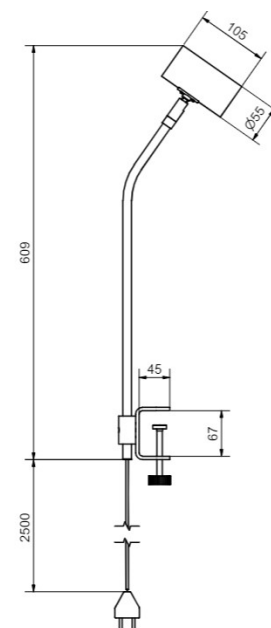

Socket	GU10
Class	KL II
IP Class	20
Max watt	8
Kelvin	-
Height	609
Width	-
Length	-
Diameter	155
Lumen	-
Cable color	VIT
Cable length	2.4
Dimable	NEJ