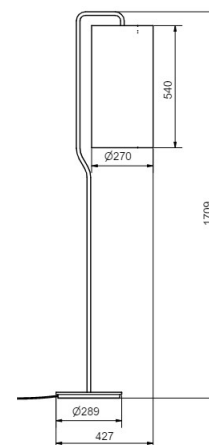

BELID LIGHTING GROUP.

| | |
|--------------|-------|
| Socket | E27 |
| Class | KL II |
| IP Class | 20 |
| Max watt | 20 |
| Kelvin | - |
| Height | 1709 |
| Width | 427 |
| Length | - |
| Diameter | 289 |
| Lumen | - |
| Cable color | SVART |
| Cable length | 2.7 |
| Dimable | NEJ |