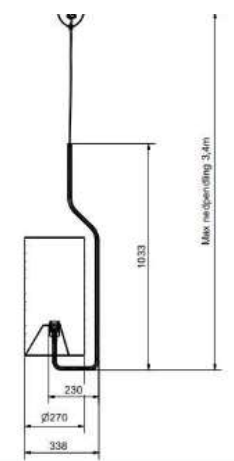

BELID LIGHTING GROUP.

| | |
|-----------------------|-------|
| Socket | LED |
| Class | KL II |
| IP Class | 20 |
| Max watt | 19 |
| Kelvin | 2700 |
| Height | 63 |
| Width | 61 |
| Length | 1180 |
| Diameter | - |
| Lumen | 1782 |
| Cable color | SVART |
| Cable length | 3 |
| Dimable | JA |
| Light source included | Yes |

| | |
|--------------|-------|
| Socket | E27 |
| Class | KL I |
| IP Class | 20 |
| Max watt | 75 |
| Kelvin | - |
| Height | 317 |
| Width | - |
| Length | - |
| Diameter | 380 |
| Lumen | - |
| Cable color | SVART |
| Cable length | 3 |
| Dimable | JA |

BELID LIGHTING GROUP.

| | |
|--------------|-------|
| Socket | E27 |
| Class | KL II |
| IP Class | 20 |
| Max watt | 20 |
| Kelvin | - |
| Height | 1033 |
| Width | - |
| Length | - |
| Diameter | 338 |
| Lumen | - |
| Cable color | SVART |
| Cable lenght | 2.4 |
| Dimable | JA |