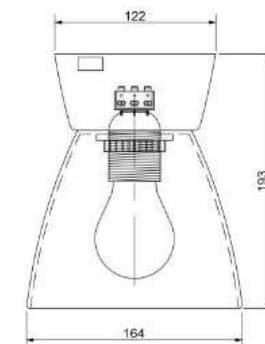

| | |
|--------------|------|
| Socket | E27 |
| Class | KL I |
| IP Class | 21 |
| Max watt | 60 |
| Kelvin | - |
| Height | 193 |
| Width | - |
| Length | - |
| Diameter | 165 |
| Lumen | - |
| Cable color | - |
| Cable length | - |
| Dimable | JÄ |