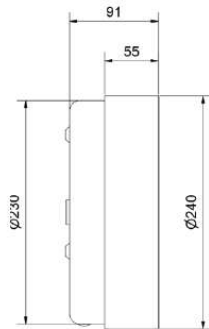

RoomMate vägg Dali

BELID LIGHTING GROUP.

Artikelnummer	Färg	Pris SEK
54293678	RoomMate vägg Offwhite Ø240	4 119.00

RoomMate Vägg Dali D240

RoomMate Vägg Dali är en lampa med en Dali-drivrutin som kan användas både dag och natt. Den monteras på vägg. Armaturen blir ett komplement till anläggningens grundbelysning. Ljuset styrs av en central timer.

71

18% rabatt ska dras av på angivna priser