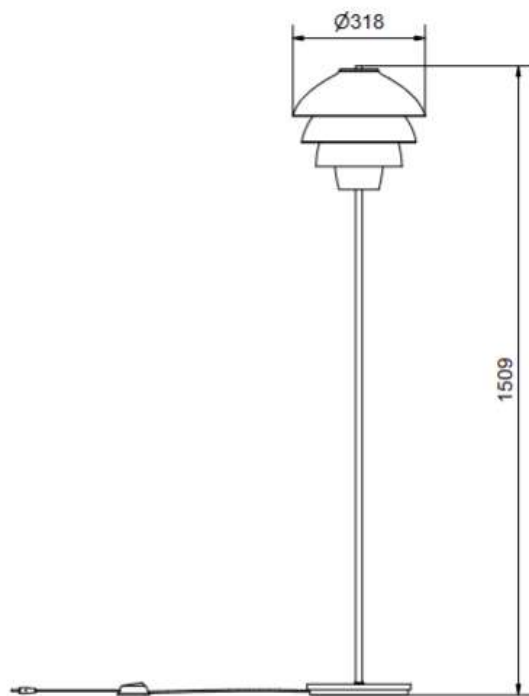

Valencia golv

Artikelnummer	Färg	Pris SEK
3212091-0129162000	Mattvit/mässing	7 134.00

BELID LIGHTING GROUP.

Socket	E27
Class	KL II
Cable Color	White
Cable Length	1.5

//