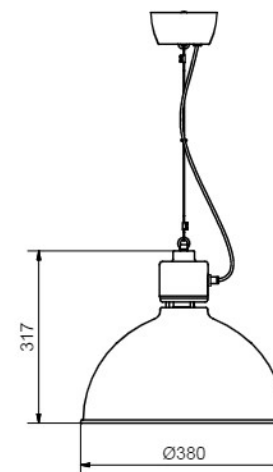

| | |
|--------------|-------|
| Socket | E27 |
| Class | KL I |
| IP Class | 20 |
| Max watt | 75 |
| Kelvin | - |
| Height | 317 |
| Width | - |
| Length | - |
| Diameter | 380 |
| Lumen | - |
| Cable color | SVART |
| Cable length | 3 |
| Dimable | JA |