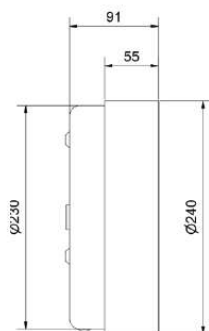

RoomMate vägg med mörkersensor

Artikelnummer	Färg	Pris SEK
54293695	RoomMate vägg Offwhite Ø240	3 759.00

RoomMate V ägg med mörkersensor D240

RoomMate V ägg med mörkersensor är en nattlampa som kan placeras på väggen bredvid sängen i en bostad. RoomMate V ägg med mörkersensor tänds automatiskt när det är mörkt och ger därmed konstant dämpat nattljus.

69

18% rabatt ska dras av på angivna priser