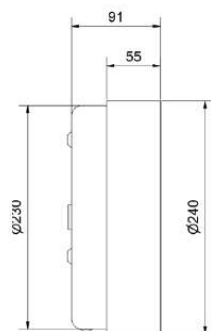

RoomMate vägg med PIR-sensor

Artikelnummer	Färg	Pris SEK
54293692	RoomMate vägg Offwhite Ø240	3 759.00

RoomMate V ägg med PIR-sensor D240

RoomMate V ägg med PIR-sensor är en nattlampa som kan placeras på väggen bredvid sängen i en bostad. RoomMate V ägg med PIR-sensor tänds automatiskt när

70

18% rabatt ska dras av på angivna priser