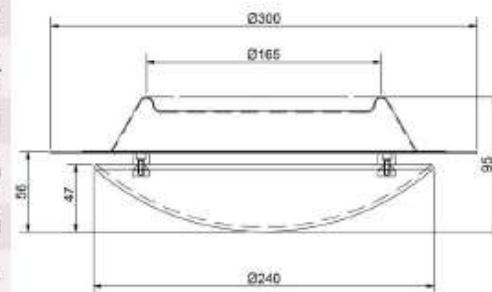

Article nr	219101
Socket	E14
Class	KL I
IP Class	20
Max watt	40
Kelvin	-
Height	95
Width	-
Length	-
Diameter	300
Lumen	-
Cable color	-
Cable lenght	-