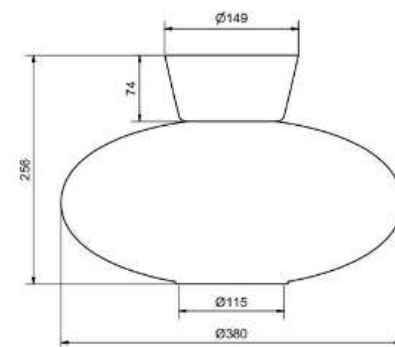

| | |
|--------------|------|
| Socket | E27 |
| Class | KL I |
| IP Class | 21 |
| Max watt | 60 |
| Kelvin | - |
| Height | 212 |
| Width | - |
| Length | - |
| Diameter | 270 |
| Lumen | - |
| Cable color | - |
| Cable lenght | - |
| Dimable | JA |

| | |
|--------------|------|
| Socket | E27 |
| Class | KL I |
| IP Class | 21 |
| Max watt | 60 |
| Kelvin | - |
| Height | 256 |
| Width | - |
| Length | - |
| Diameter | 380 |
| Lumen | - |
| Cable color | - |
| Cable length | - |
| Dimable | JA |