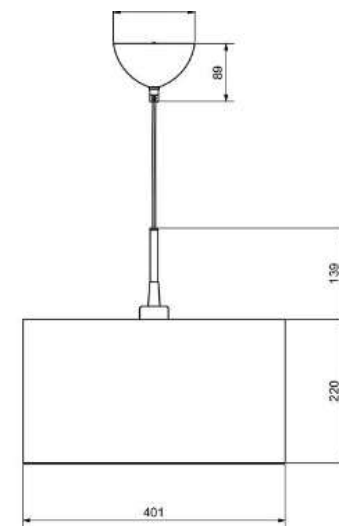

27

18% rabatt ska dras av på angivna priser