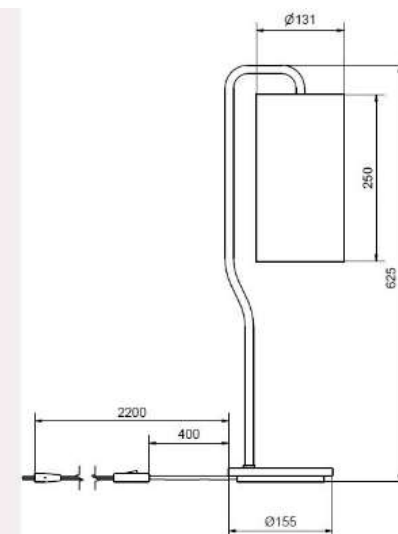

BELID LIGHTING GROUP.

| | |
|--------------|-------|
| Socket | E27 |
| Class | KL II |
| IP Class | 20 |
| Max watt | 20 |
| Kelvin | - |
| Height | 625 |
| Width | - |
| Length | - |
| Diameter | 155 |
| Lumen | - |
| Cable color | SVART |
| Cable lenght | 2.2 |
| Dimable | NEJ |