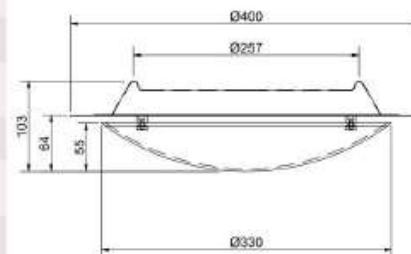

Article nr	219311
Socket	E27
Class	KL I
IP Class	20
Max watt	6
Kelvin	-
Height	103
Width	-
Length	-
Diameter	400
Lumen	-
Cable color	-
Cable lenght	-