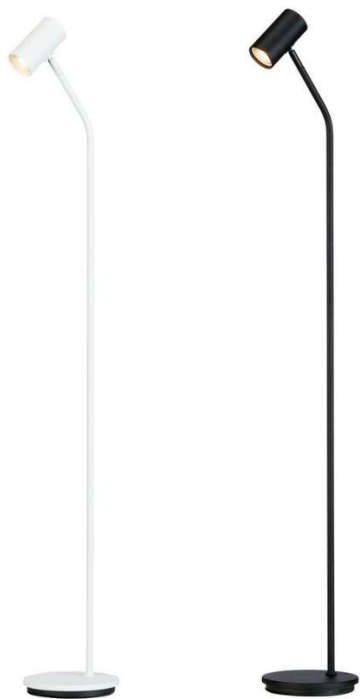

BELID LIGHTING GROUP.

| | |
|--------------|-------|
| Socket | GU10 |
| Class | KL II |
| IP Class | 20 |
| Max watt | 10 |
| Kelvin | - |
| Height | 1270 |
| Width | - |
| Length | - |
| Diameter | 178 |
| Lumen | - |
| Cable color | SVART |
| Cable length | 2 |
| Dimable | NEJ |