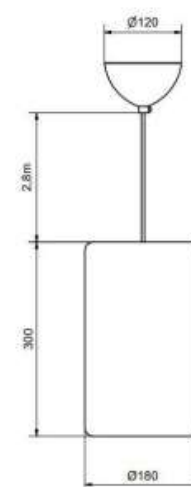

//

24

18% rabatt ska dras av på angivna priser