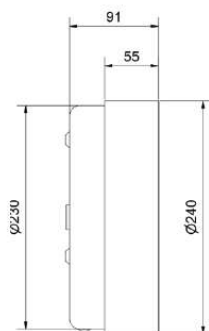

RoomMate vägg utan sensor

BELID LIGHTING GROUP.

Artikelnummer	Färg	Pris SEK
54293676	RoomMate vägg Offwhite Ø240	2 719.00

RoomMate Vägg utan sensor D240

RoomMate Vägg utan sensor är en nattlampa som kan monteras i korridorer som ett komplement till grundbelysningen. Ljuset kan styras via en central timer.

68

18% rabatt ska dras av på angivna priser