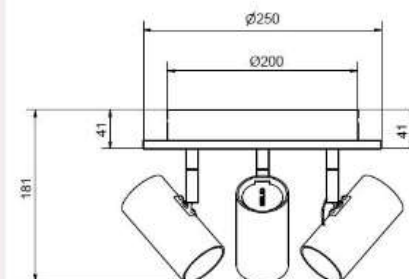

Socket	GU10
Class	KL II
IP Class	20
Max watt	8
Kelvin	-
Height	181
Width	-
Length	-
Diameter	250
Lumen	-
Cable color	-
Cable length	-
Dimable	JA