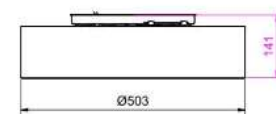

| | |
|--------------|-------|
| Socket | 3XE27 |
| Class | KL I |
| IP Class | 20 |
| Max watt | 60 |
| Kelvin | - |
| Height | 141 |
| Width | - |
| Length | - |
| Diameter | 503 |
| Lumen | - |
| Cable color | - |
| Cable length | - |
| Dimable | JA |