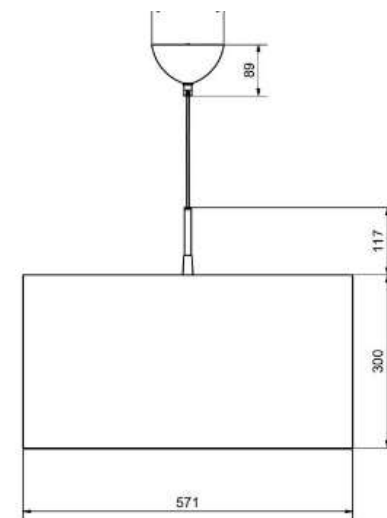

28

//

18% rabatt ska dras av på angivna priser