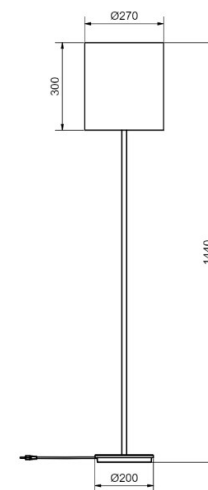

Socket	E27
Class	KL II
IP Class	20
Max watt	75
Kelvin	-
Height	1440
Width	-
Length	-
Diameter	200
Lumen	-
Cable color	SVART
Cable length	4
Dimable	NEJ