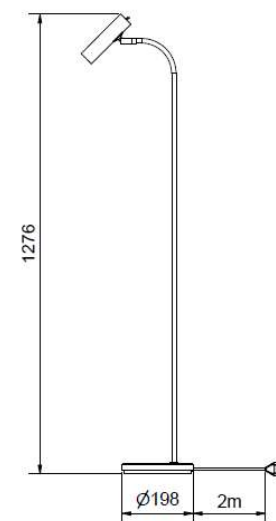

Dimbar	Nej
Sockel	GU10
Antal ljuskällor	1
Max watt	4
Driftspänning (V)	230
Kabelfärg	Svart
Ljuskälla ingår	Nej
Färg	Svart
Sladdlängd (m)	2,20
Diameter (mm)	40
Diameter 2 (mm)	200
Höjd (mm)	1276

Dimbar	Nej
Sockel	GU10
Antal ljuskällor	1
Max watt	4
Driftspänning (V)	230
Kabelfärg	Svart
Ljuskälla ingår	Nej
Färg	Svart
Sladdlängd (m)	2,20
Diameter (mm)	40
Diameter 2 (mm)	200
Höjd (mm)	1276