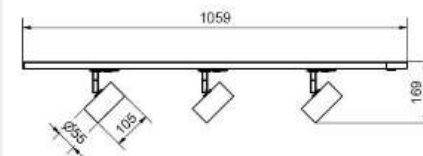

BELID LIGHTING GROUP.

| | |
|--------------|------|
| Socket | GU10 |
| Class | KL I |
| IP Class | 20 |
| Max watt | 10 |
| Kelvin | - |
| Height | 169 |
| Width | - |
| Length | 1059 |
| Diameter | - |
| Lumen | - |
| Cable color | - |
| Cable length | - |
| Dimable | JA |