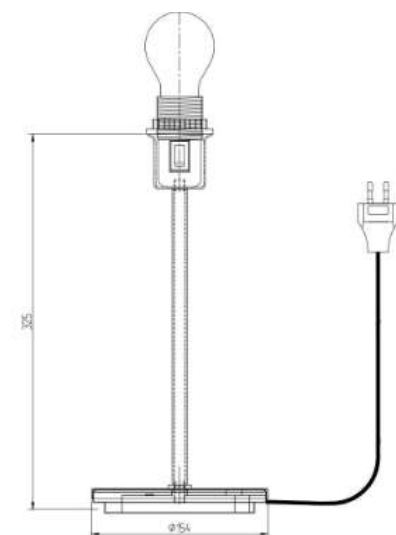

BELID LIGHTING GROUP.

| | |
|--------------|-------|
| Socket | E27 |
| Class | KL II |
| IP Class | 20 |
| Max watt | 60 |
| Kelvin | - |
| Height | 500 |
| Width | - |
| Length | - |
| Diameter | 190 |
| Lumen | - |
| Cable color | SVART |
| Cable length | 3 |
| Dimable | NEJ |