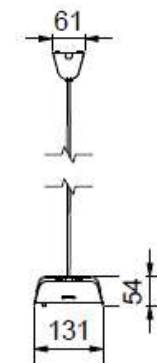

16

18% rabatt ska dras av på angivna priser