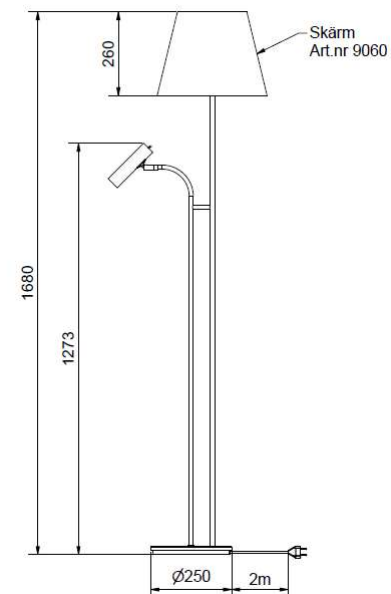

100

18% rabatt ska dras av på angivna priser