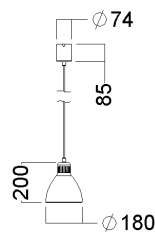

L-1 P

LUXO

Även om L-1 pendel hänger från taket istället för att sticka ut från en yta, är det otvetydigt en L-1-lampa. Skärmens perfekta kurva, komponenternas tyngd, ljusets mjukhet - allt finns där.

- Armatyrtyp: Pendel
- Ljusedistribution: Nerljus
- Levereras med: 2 m kabel och takfäste
- Färg: Vit, svart eller grå
- Ljuskälla: LED
- Bländskydd: Opal diffusor