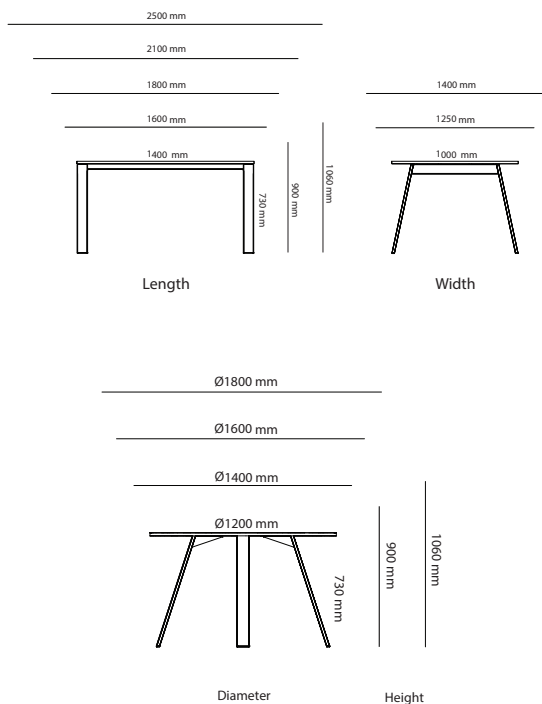

PIECE

Piece

SURFACE LAYER/COLOUR

Laminate	Desktop	HPL	Veneer	Stained Veneer
Beige	White	Birch	White Ash	
Light grey	Light grey	Oak	Black	
Black	Dark grey			
	Black			

All other materials and colors are offered separately