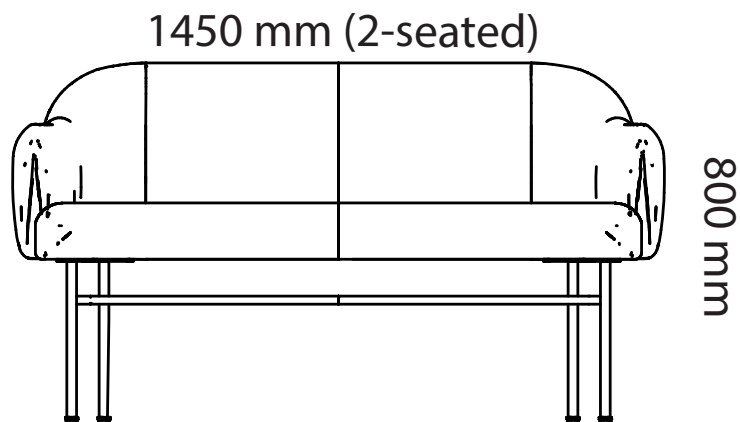

CLAIR CAFÈ SOFA

52

Length