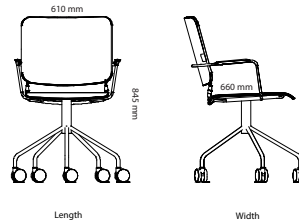

Feather swivel chair armrests