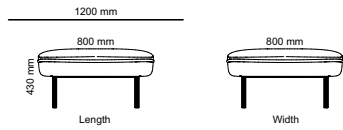

Footstool

SURFACE LAYER/COLOUR

Price Group 1	Price Group 2	Price Group 3	Price Group 4	Price Group 5
N/A	Fame	Remix	Divina MD	Elmosoft Leather

All other materials and colors are offered separately

Prices are subject to change without notice. While we strive for accuracy, mistakes happen. In the event of an incorrect price on a quote or order, you will be notified by email or phone, and given the option to accept the corrected price or cancel the order.

26% rabatt ska dras av på angivna priser