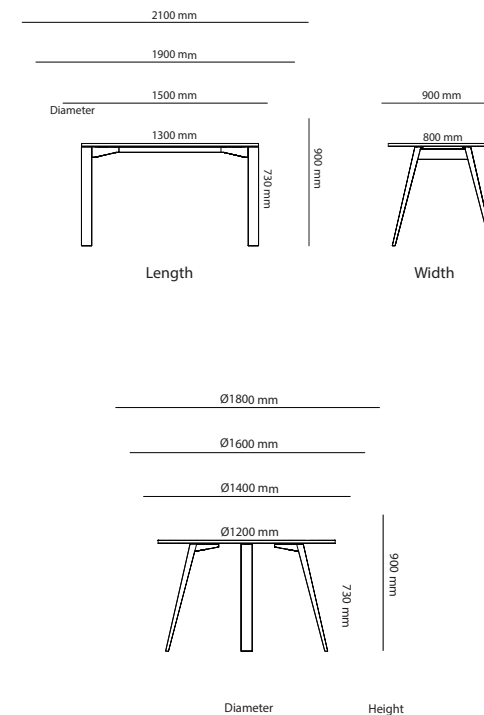

Piece Wood

Laminate	Desktop	HPL	Veneer	Stained Veneer
	Beige	White	Birch	White Ash
White	Light grey	Light grey	Oak	Black
Light grey	Black	Dark grey		
Dark grey		Black		

All other materials and colors are offered separately

Prices are subject to change without notice. While we strive for accuracy, mistakes happen. In the event of an incorrect price on a quote or order, you will be notified by email or phone, and given the option to accept the corrected price or cancel the order.

26% rabatt ska dras av på angivna priser