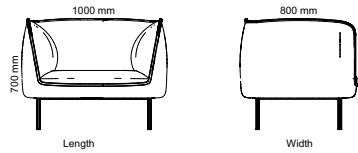

Armchair

SURFACE LAYER/COLOUR

Price Group 1	Price Group 2	Price Group 3	Price Group 4	Price Group 5
N/A	Fame	Remix	Divina MD	Elmosoft Leather

All other materials and colors are offered separately

Prices are subject to change without notice. While we strive for accuracy, mistakes happen. In the event of an incorrect price on a quote or order, you will be notified by email or phone, and given the option to accept the corrected price or cancel the order.

26% rabatt ska dras av på angivna priser