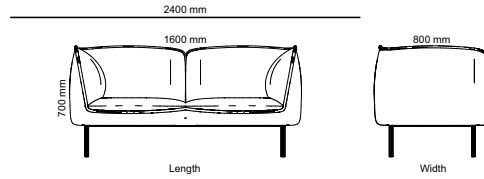

Divided 2-seated & 3-seated sofa