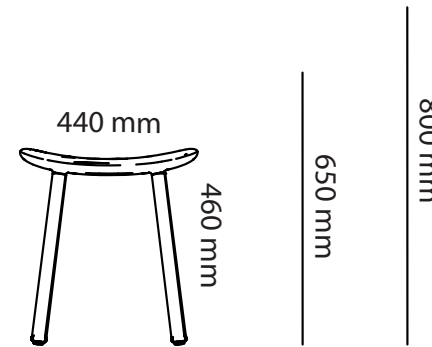

Art.no	Piece Wood Conference Table	Laminate	Desktop	HPL
41M120	Piece wood Ø1200mm		12 644 kr	11 089 kr
41M140	Piece wood Ø1400mm		12 823 kr	11 268 kr
41M160	Piece wood Ø1600mm		16 165 kr	14 610 kr
41M180	Piece wood Ø1800mm		16 988 kr	15 433 kr
41N120	Piece wood with cable cover Ø1200mm		16 596 kr	14 824 kr
41N140	Piece wood with cable cover Ø1400mm		16 775 kr	15 003 kr
41N160	Piece wood with cable cover Ø1600mm		20 104 kr	18 332 kr
41N180	Piece wood with cable cover Ø1800mm		20 927 kr	19 155 kr

## OPTIONS

Art.no	Cable Management	Price
	Cutout for Powerbox, Bi-Box Small	431 kr
	Cable cover	979 kr
	<b>Legs</b>	
	1060 mm	1 044 kr
	1060 mm (Ø)	761 kr
41Z11	<b>Piece Serve</b>	
	White	2 357 kr
	Black	2 357 kr
	Dark Chocolate	2 357 kr
	Misty Grey	2 357 kr
41Z12	<b>Piece Serve Round</b>	
	White	968 kr
	Black	968 kr
	Dark Chocolate	968 kr
	Misty Grey	968 kr

Length

Width

Arc Chair

Length

Width

Arc Stool