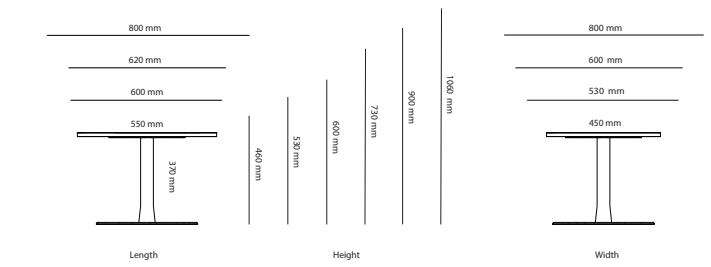

Radius

SURFACE LAYER/COLOUR

Desktop	HPL	Laminate	Veneer	Stained Veneer	Solid	Marble
Beige	White	White	Birch	White Ash	Ash	Bianco Carrara
Light grey	Light grey	Light grey	Oak	Black	Oak	Verde Guatemala
Black	Dark grey	Dark grey				Emperador Dark
	Black					

All other materials and colors are offered separately

Prices are subject to change without notice. While we strive for accuracy, mistakes happen. In the event of an incorrect price on a quote or order, you will be notified by email or phone, and given the option to accept the corrected price or cancel the order.

26% rabatt ska dras av på angivna priser