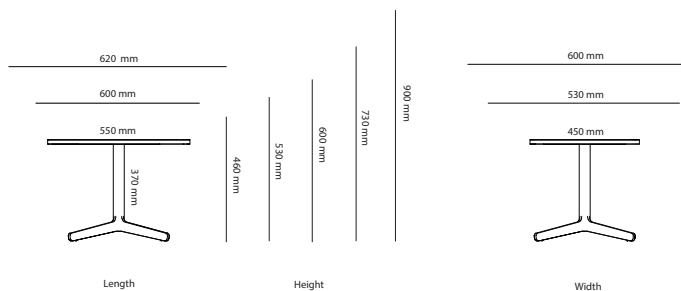

With round corners