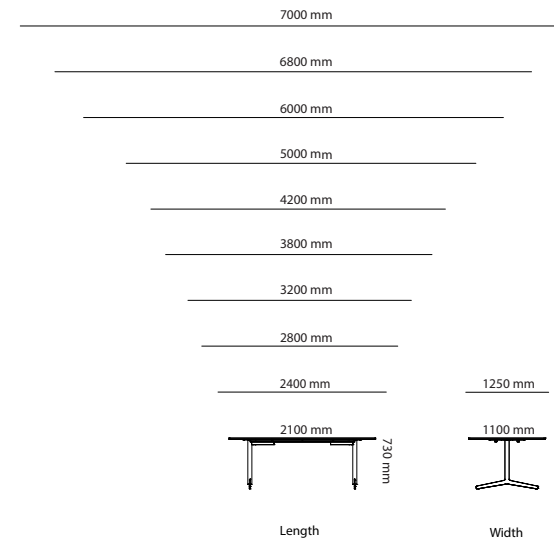

With round corner

SURFACE LAYER/COLOUR

Desktop	HPL	Veneer (Up to 1100 mm width)	Stained Veneer (Up to 1100 mm width)
	White		
Beige	Light grey		
Light grey	Dark grey	Birch	White Ash
Black	Black	Oak	Black
All other materials and colors are offered separately			

Prices are subject to change without notice. While we strive for accuracy, mistakes happen. In the event of an incorrect price on a quote or order, you will be notified by email or phone, and given the option to accept the corrected price or cancel the order.

26% rabatt ska dras av på angivna priser