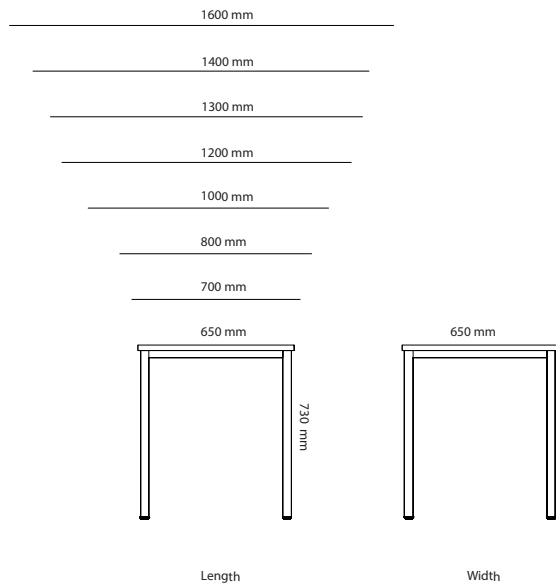

## OPTIONS

	<b>Choice Conference</b>	<b>Stand</b>			
		<b>Square legs height 730mm</b>	<b>Square legs height 900mm</b>	<b>T-foot height 730mm</b>	<b>Plate based foot height 730mm</b>
27B19D2	Choice Conference (R150mm) 1900-2400 x 950-1400mm	Included in price	+ 242 SEK	+ 1683 SEK	+ 3755 SEK
27B24D2	Choice Conference (R150mm) 2410-3200 x 950-1400mm	Included in price	+ 242 SEK	+ 1683 SEK	+ 3755 SEK
27B32D2	Choice Conference (R150mm) 3210-4800 x 950-1400mm	Included in price	+ 363 SEK	+ 2525 SEK	+ 5632 SEK
27A19D2	Choice Conference (rectang) 1900-2400 x 950-1400mm	Included in price	+ 242 SEK	+ 1683 SEK	+ 3755 SEK
27A24D2	Choice Conference (rectang) 2410-3200 x 950-1400mm	Included in price	+ 242 SEK	+ 1683 SEK	+ 3755 SEK
27A32D2	Choice Conference (rectang) 3210-4800 x 950-1400mm	Included in price	+ 363 SEK	+ 2525 SEK	+ 5632 SEK