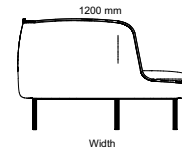

2-seated & 3-seated sofa

SURFACE LAYER/COLOUR

Price Group 1	Price Group 2	Price Group 3	Price Group 4	Price Group 5
N/A	Fame	Remix	Divina MD	Elmosoft Leather

All other materials and colors are offered separately