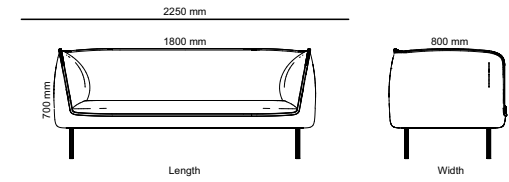

2-seated & 3-seated sofa

SURFACE LAYER/COLOUR

Price Group 1	Price Group 2	Price Group 3	Price Group 4	Price Group 5
N/A	Fame	Remix	Divina MD	Elmosoft Leather

All other materials and colors are offered separately

Prices are subject to change without notice. While we strive for accuracy, mistakes happen. In the event of an incorrect price on a quote or order, you will be notified by email or phone, and given the option to accept the corrected price or cancel the order.

26% rabatt ska dras av på angivna priser