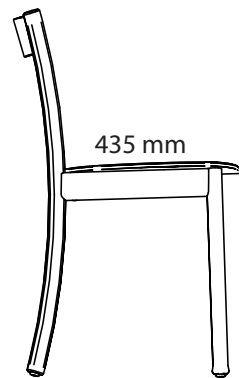

Width

Arc Chair