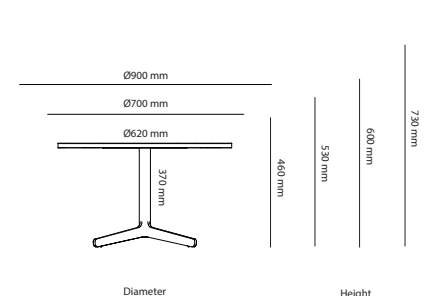

FEATHER TABLE

Round

SURFACE LAYER/COLOUR

Desktop	HPL	Laminate	Veneer	Stained Veneer	Solid	Marble
Beige	White	White	Birch	White Ash	Ash	Bianco Carrara
Light grey	Light grey	Light grey	Oak	Black	Oak	Verde Guatemala
Black	Dark grey	Dark grey				Emperador Dark
	Black					

All other materials and colors are offered separately

Prices are subject to change without notice. While we strive for accuracy, mistakes happen. In the event of an incorrect price on a quote or order, you will be notified by email or phone, and given the option to accept the corrected price or cancel the order.

26% rabatt ska dras av på angivna priser