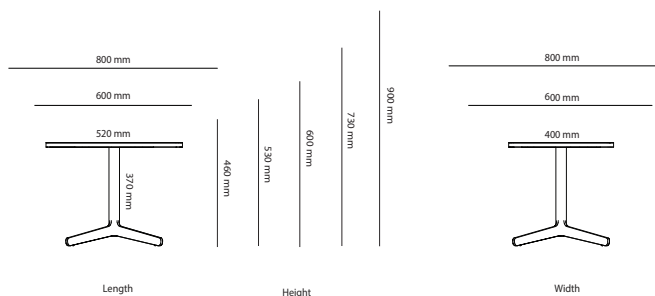

FEATHER TABLE

Square/Rectangle