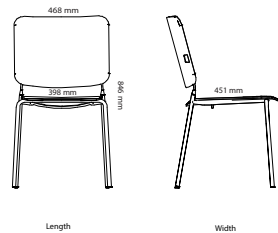

FEATHER CHAIR

Feather chair