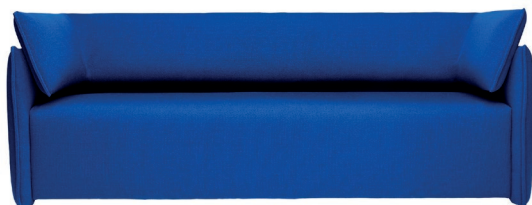

C.O.M.	Cat A	Cat B	Cat C	Cat D	Cat E	Cat F	Cat G	Cat H	Cat I	Cat J
2-seat										
26450	26450	27820	29395	31550	35240	37420	40330	44870	49000	61925
3-seat										
33655	33655	35220	37015	39475	43685	46170	49500	54680	59385	74140

Variant	Fabric Required 140/150 cm	Width cm	Depth cm	Height cm	Seat height cm	Seat depth cm	Armrest height cm	Volume (m³)
2-seat	8.5	170	78	80	43	54	80	1.1
3-seat	9.7	215	78	80	43	54	80	1.4

26% rabatt ska dras av på angivna priser