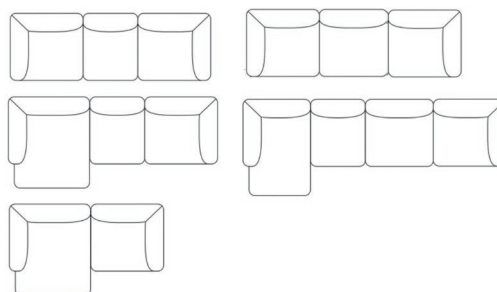

C.O.M.	Cat A	Cat B	Cat C	Cat D	Cat E	Cat F	Cat G	Cat H	Cat I	Cat J	Sevilla	Vintage	Elmosoft/ Elmotique/ Elmovintage	Dunes/ Spectrum
1,5-seat with armrest + 1-seat without armrest + 1,5-seat with armrest														
59665	59665	62230	65165	69205	76105	80180	85630	94120	101840	126025	104800	122265	132520	170675
1,5-seat with armrest + 1,5-seat without armrest + 1,5-seat with armrest														
60210	60210	62775	65715	69750	76650	80725	86175	94670	102385	126570	106510	124035	134380	172675
Chaise lounge large + 1-seat without armrest + 1,5-seat with armrest														
65045	65045	67755	70860	75125	82415	86720	92480	101455	109610	135165	111915	129845	140435	179615
Chaise lounge small + 1-seat without armrest + 1,5-seat without armrest + 1,5-seat with armrest														
81545	81545	84985	88920	94330	103570	109030	116335	127710	138050	170450	140615	163470	176195	225970
Chaise lounge large + 1,5-seat with armrest														
48605	48605	50590	52865	55985	61325	64475	68695	75265	81235	99945	84925	97990	106535	135260

Variant	Fabric Required 140/150 cm	Width cm	Depth cm	Height cm	Seat height cm	Seat depth cm	Armrest height cm	Volume (m³)
1,5-seat with armrest + 1-seat without armrest + 1,5-seat with armrest	15.9	268	90	73	41	60	73	1.98

26% rabatt ska dras av på angivna priser