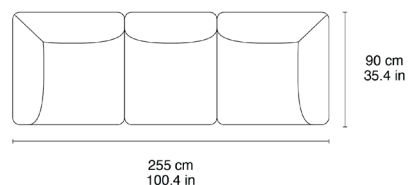

Configuration 2

Configuration 4

RA1 + RB1 + RA1