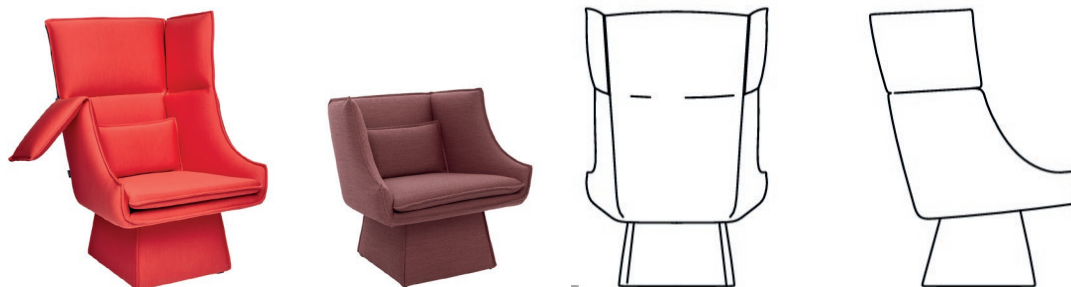

Socialclub

An easy chair with a generous size and welcoming aesthetic. Available in two sizes. The Socialclub High, with high back and sides, creates a zone of relaxation, but can also be opened up on each side for a more inviting expression. Designed with Anna von Schewen.

C.O.M.	Cat A	Cat B	Cat C	Cat D	Cat E	Cat F	Cat G	Cat H	Cat I	Cat J
Low	16525	17880	19185	20570	21575	22915	23720	25005	26905	32860
High	21300	23045	24730	26520	27810	29545	30580	32240	34690	42365
For CMHR add 4%										

Variant	Fabric Required 140/150 cm	Width cm	Depth cm	Height cm	Seat height cm	Seat depth cm	Volume (m³)
Low	3.8	81	80	80	44	48	0.6
High	4.9	81	89	116	44	48	0.9

Tiki Single-Seater, Small

Upholstered chair with loose cushions and base in powdercoated or stainless steel. Available in Fogia's standard RALs. Designed with Andreas Engesvik.