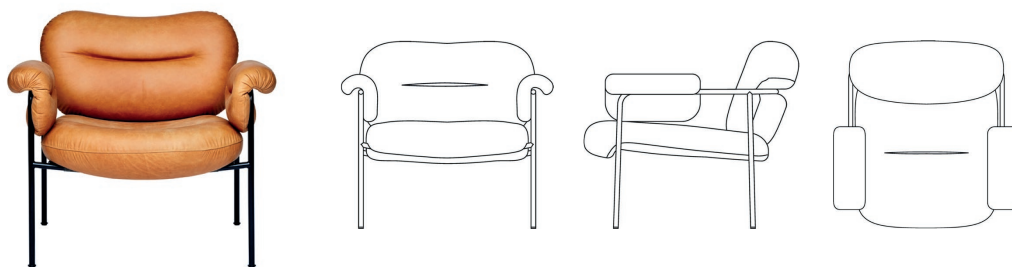

Bollo Lounge Chair

Upholstered chair with base in powdercoated or stainless steel. Available in Fogia's standard RALs. Designed with Andreas Engesvik.

C.O.M.	Cat A	Cat B	Cat C	Cat D	Cat E	Cat F	Cat G	Cat H	Cat I	Cat J	Sheepskin	L 1	L 2	L 3	L 4	L 5
Powder coated steel base - Fogia's standard RALs																
16620	16620	17475	18300	19175	19810	20655	21165	21975	23175	26935	32605	21500	23405	24570	30215	35155
Powder coated steel base - custom RAL classic																
17970	17970	18825	19650	20525	21160	22005	22510	23325	24525	28285	33955	22850	24755	25920	31565	36505
Brushed stainless steel base																
20740	20740	21595	22420	23295	23930	24775	25285	26095	27295	31055	36725	25620	27525	28690	34335	39275
Polished stainless steel base																
22800	22800	23655	24480	25355	25990	26835	27345	28155	29355	33115	38785	27680	29585	30750	36395	41335
For CMHR add 4%																

Variant	Fabric Required 140/150 cm	Width cm	Depth cm	Height cm	Seat height cm	Seat depth cm	Armrest height cm	Volume (m³)
Powder coated steel base - Fogia's standard RALs	2.4	82	81	72	43	55	62	0.5
Powder coated steel base - custom RAL classic	2.4							
Brushed stainless steel base	2.4							
Polished stainless steel base	2.4							

Boxlike

A versatile sofa with a tight footprint and supportive seating position. Available in two sizes. Designed with Anna von Schewen.