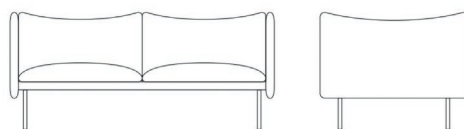

Tiki 2-Seat Sofa

Upholstered sofa with loose cushions and legs in powdercoated or stainless steel. Available in Fogia's standard RALs. Designed with Andreas Engesvik.

Price	C.O.M.	Cat A	Cat B	Cat C	Cat D	Cat E	Cat F	Cat G	Cat H	Cat I	Cat J	L 1	L 2	L 3	L 4	L 5
Powder coated steel legs - Fogia's standard RALs																
34060	34060	38160	42115	46310	49345	53405	55835	59730	65480	83500	50075	59555	64535	92155	115805	
Powder coated steel legs - custom RAL classic																
35370	35370	39470	43425	47620	50655	54715	57145	61040	66790	84810	51385	60865	65845	93465	117115	
Brushed stainless steel legs																
35810	35810	39910	43865	48060	51095	55155	57585	61480	67230	85250	51825	61305	66285	93905	117555	
Polished stainless steel legs																
36060	36060	40160	44115	48310	51345	55405	57835	61730	67480	85500	52075	61555	66535	94155	117805	
Supplement for wooden cargo box for CTN shipment																
3885																
For CMHR add 4%																

Variant	Fabric Required 140/150 cm	Width cm	Depth cm	Height cm	Seat height cm	Seat depth cm	Armrest height cm	Volume (m³)
Powder coated steel legs - Fogia's standard RALs	11.5	162	93	77	43	60	71	1.45
Powder coated steel legs - custom RAL classic	11.5							
Brushed stainless steel legs	11.5							
Polished stainless steel legs	11.5							

Tiki 3-Seat Sofa

Upholstered sofa with loose cushions. Legs in powdercoated or stainless steel. Available in Fogia's standard RALs. Designed with Andreas Engesvik.