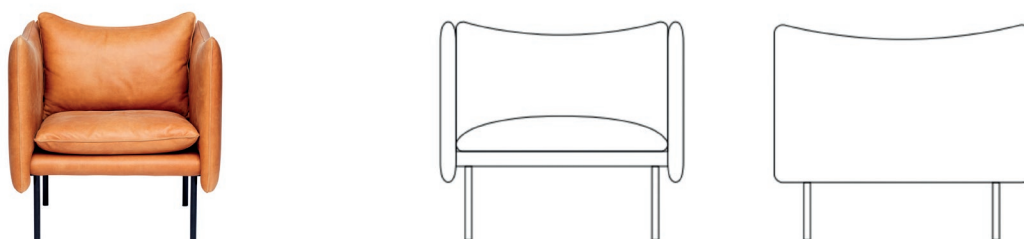

C.O.M.	Cat A	Cat B	Cat C	Cat D	Cat E	Cat F	Cat G	Cat H	Cat I	Cat J	L 1	L 2	L 3	L 4	L 5
Powder coated steel legs - Fogia's standard RALs															
20830	20830	22430	23980	25620	26810	28395	29350	30875	33125	40175	27210	30860	32905	43610	52860
Powder coated steel legs - custom RAL classic															
22140	22140	23740	25290	26930	28120	29705	30660	32185	34435	41485	28520	32170	34215	44920	54170
Brushed stainless steel legs															
22580	22580	24180	25730	27370	28560	30145	31100	32625	34875	41925	28960	32610	34655	45360	54610
Polished stainless steel legs															
22830	22830	24430	25980	27620	28810	30395	31350	32875	35125	42175	29210	32860	34905	45610	54860
For CMHR add 4%