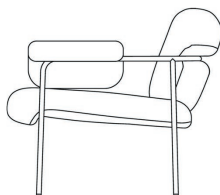

Bollo Armchair

Armchair in fabric/leather/sheepskin with metal base available in RAL 1013, 7021, 9005 and 9010. Designed with Andreas Engesvik.

Price	C.O.M.	Cat A	Cat B	Cat C	Cat D	Cat E	Cat F	Cat G	Cat H	Cat I	Cat J	Sheepskin	Sevilla	Vintage	Elmosoft/ Elmotique/ Elmovintage	Dunes/ Spectrum

Fabric/leather/sheepskin and metal base.

16135	16135	16520	16965	17575	18615	19230	20055	21335	22500	26150	31655	20870	22910	23855	28250

Supplement other RAL classic color/pc, 1-4 pcs

1310

Supplement other RAL classic color/pc, 5-10 pcs

1135

Supplement other RAL classic color/pc >10 pcs

Ask for
quote

Variant	Fabric Required 140/150 cm	Width cm	Depth cm	Height cm	Seat height cm	Seat depth cm	Armrest height cm	Volume (m³)
Fabric/leather/sheepskin and metal base.	2.4	81	81	71	42.5	54	62	0.5

Boxlike

A versatile sofa with a tight footprint and supportive seating position. Available in two sizes. Designed with Anna von Schewen.