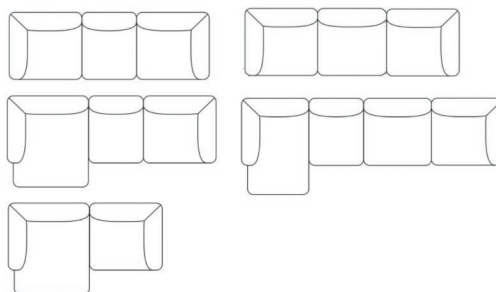

Variant	Fabric Required 140/150 cm	Width cm	Depth cm	Height cm	Seat height cm	Seat depth cm	Armrest height cm	Volume (m ³)
2,5-seater	13	224	90	73	41	60	73	1.8

Retreat Example Configurations

Modular seating system with solid beech frame and solid oak legs. Available in Fogia's standard stains. Designed with Monica Förster.