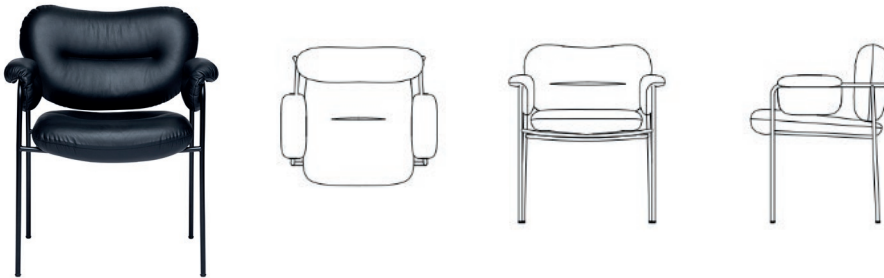

Org.nummer: 556839-3416
Avtalsnummer: 233-5834-2022-008

26% rabatt ska dras av på angivna priser

Chairs

Bollo Chair.....	3
Figurine Chair.....	3
Mono Chair, Wooden Base.....	4
Myko Chair.....	4

Sofas, Seating systems & Armchairs

Barba Club Chair (previously Barba Armchair).....	5
Barba Lounge Chair.....	5
Barba Club Sofa (previously Barba Sofa).....	6
Barba Lounge Sofa.....	6
Bollo Lounge Chair.....	7
Boxlike.....	7
Embrace Lounge Chair, Small.....	8
Embrace Lounge Chair, Large.....	8
Fragment Sofa.....	9
Mame Lounge Chair.....	11
Niche Club Chair.....	11
Retreat Modular Sofa.....	12
Retreat 2,5-Seat Sofa.....	14
Retreat Example Configurations.....	14
Sling Lounge Chair.....	17
Sling Sofa.....	17
Socialclub.....	18
Tiki Single-Seater, Small.....	18
Tiki Single-Seater.....	19
Tiki 2-Seat Sofa.....	20
Tiki 3-Seat Sofa.....	20
Tondo Easy Chair.....	21
Tondo Lounge Chair.....	22

Bollo Chair

Upholstered chair with base in powdercoated or stainless steel. Available in Fogia's standard RALs. Designed with Andreas Engesvik.

C.O.M.	Cat A	Cat B	Cat C	Cat D	Cat E	Cat F	Cat G	Cat H	Cat I	Cat J	Sheepskin	L 1	L 2	L 3	L 4	L 5
Powder coated steel base - Fogia's standard RALs																
13050	13050	13620	14170	14755	15175	15740	16080	16620	17420	19930	29595	16230	17560	18255	22125	25435
Powder coated steel base - custom RAL classic																
14400	14400	14970	15520	16105	16525	17090	17430	17970	18770	21280	30945	17580	18910	19605	23475	26785
Brushed stainless steel base																
16330	16330	16900	17450	18035	18455	19020	19360	19900	20700	23210	32875	19510	20840	21535	25405	28715
Polished stainless steel base																
17970	17970	18540	19090	19670	20095	20660	20995	21540	22340	24845	34510	21150	22480	23175	27045	30355
For CMHR add 4%																