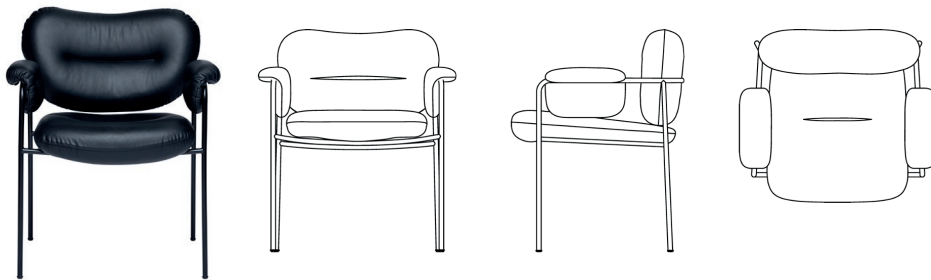

Org.nummer: 556839-3416
Avtalsnummer: 233-5834-2022-008

26% rabatt ska dras av på angivna priser

Bollo Dining Chair (previously Spisolini)

Dining chair (previously Spisolini) in fabric/leather/sheepskin with metal base available in RAL 1013, 7021, 9005 and 9010. Designed with Andreas Engesvik.