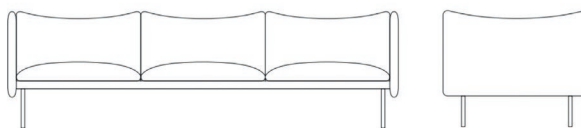

Price	C.O.M.	Cat A	Cat B	Cat C	Cat D	Cat E	Cat F	Cat G	Cat H	Cat I	Cat J	L 1	L 2	L 3	L 4	L 5
Powder coated steel legs - Fogia's standard RALs																
43450	43450	48975	54305	59955	64050	69520	72795	78050	85800	110085	61580	71230	81065	111800	141235	
Powder coated steel legs - custom RAL classic																
44760	44760	50285	55615	61265	65360	70830	74105	79360	87110	111395	62890	72540	82375	113110	142545	
Brushed stainless steel legs																
45200	45200	50725	56055	61705	65800	71270	74545	79800	87550	111835	63330	72980	82815	113550	142985