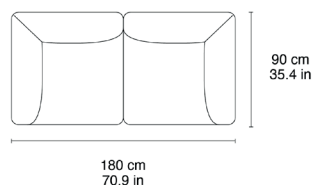

Configuration 3

Retreat Example Configurations

Configuration 1

RA1 + RA1