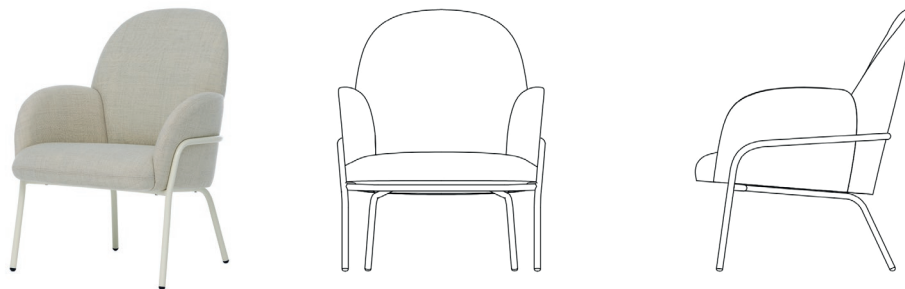

RC1 + RB2 + RC2

**Configuration 5**

RH1 + RB1 + RA1

**Configuration 6**

RA1 + RB1 + RH2

**Configuration 7**

RE1 + RB1 + RC2

**Configuration 8**

RA1 + RB2 + RB2 + RA1

Sling Lounge Chair

Upholstered chair with powder coated steel frame. Frame available in Fogia's standard RALs. Designed with Note.

C.O.M.	Cat A	Cat B	Cat C	Cat D	Cat E	Cat F	Cat G	Cat H	Cat I	Cat J	L 1	L 2	L 3	L 4	L 5
Powder coated steel frame - Fogia's standard RALs															
15160	15160	16120	17050	18035	18745	19700	20270	21185	22535	26765	19115	21295	22565	28970	34545
Powder coated steel frame - Custom RAL classic															
16510	16510	17470	18400	19385	20095	21050	21620	22535	23885	28115	20465	22640	23915	30320	35890