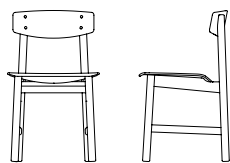

Org.nummer: 556839-3416
Avtalsnummer: 233-5834-2022-008

26% rabatt ska dras av på angivna priser

CONSCIOUS CHAIR 3162

Designed by Børge Mogensen og Esben Klint

SKU no.		SEK Price Ex. VAT	SEK Incl. 25% VAT
10001	Conscious Chair 3162 – Soaped Oak and Coffee Waste Light	6.200	7.750
10002	Conscious Chair 3162 – Black Painted Beech and Coffee Waste Black	4.800	6.000
10003	Conscious Chair 3162 – Grey Painted Beech and Wood Waste Grey	4.800	6.000
10008	Conscious Chair 3162 – Oiled Oak Coffee Dark	6.200	7.750
10005	Conscious Chair 3162 – Green Stained Oak and Coffee Waste Green	6.200	7.750
10006	Conscious Chair 3162 – Black Stained Oak and Coffee Waste Black	6.200	7.750