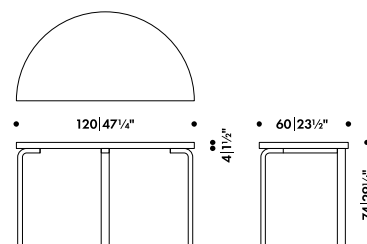

AALTO TABLE HALF-ROUND

ALVAR AALTO 1933

Three legs and top edge-band

Solid birch

Top core

Solid birch, chipboard, plywood, honeycomb

Top surface

Birch veneer
High-pressure laminate
Linoleum

Use of water based lacquers only

Shipped unassembled in two boxes

Table with birch veneer top: Made in Finland and Germany
Table with HPL top: Made in Finland
Table with linoleum top: Made in Finland

95