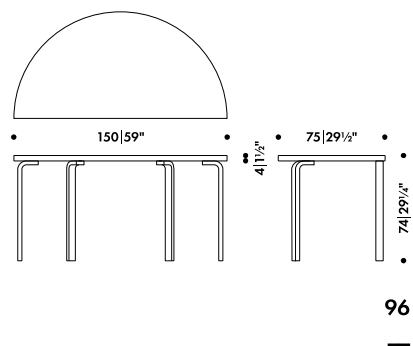

AALTO TABLE HALF-ROUND NEW

ALVAR AALTO 1933

Three legs and top edge-band

Solid birch

Top core

Solid birch, chipboard, plywood, honeycomb

Top surface

Birch veneer
High-pressure laminate
Linoleum

Use of water based lacquers only

Shipped unassembled in two boxes

Table with birch veneer top: Made in Finland and Germany
Table with HPL top: Made in Finland
Table with linoleum top: Made in Finland

Legs and edge band natural lacquered, top birch veneer

283 064 81

SEK* 15.530,00

Legs and edge band natural lacquered, top IKI white HPL

283 064 82

SEK* 15.530,00

Legs and edge band natural lacquered, top black linoleum

283 064 83

SEK* 15.530,00

Felt glides, 22 x 45 mm, set of 4, with screws for LG80

270 049 02Q**

SEK* 170,00

* Recommended retail price without VAT;

** Quick Ship product - dispatch usually within 3 working days ex Germany