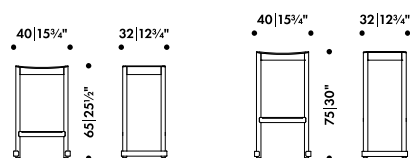

## Seat surface

Beech veneer  
Ash veneer  
Oak veneer

Plastic glides mounted

Made in Italy

—

Configurable products - Always made to order. Longer lead times than standard versions.

—

<b>Atelier Bar Stool</b>	<b>281 046 00</b>	<b>without VAT in SEK*</b>
<b>Seat height</b>		
Seat height 65cm		0,00
Seat height 75cm		0,00
<b>Frame and seat</b>		
natural beech, clear lacquered		5.260,00
natural ash, clear lacquered		+ 450,00
natural oak, clear lacquered		+ 1.100,00
beech, black lacquered		+ 400,00
beech, dark red lacquered		+ 400,00
beech, green lacquered		+ 400,00
<b>Glides</b>		
Plastic glides mounted		+ 0,00