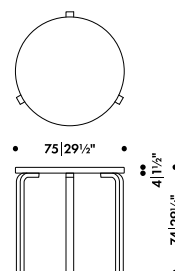

AALTO TABLE ROUND

ALVAR AALTO 1933

Legs and top edge-band

Solid birch

Top core

Solid birch, chipboard, plywood, honeycomb

Top surface

Birch veneer

High-pressure laminate

Linoleum

Use of water based lacquers only

Shipped unassembled in two boxes

Table with birch veneer top: Made in Finland and Germany

Table with HPL top: Made in Finland

Table with linoleum top: Made in Finland

—

90B