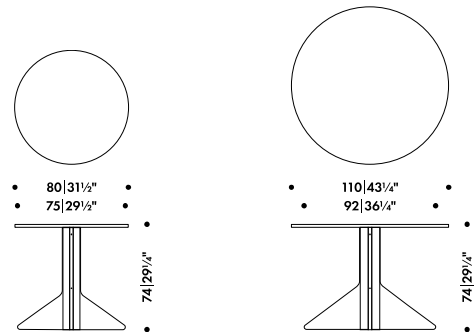

KAARI TABLE ROUND

RONAN & ERWAN BOUROLLEC 2015

REB 003

REB 004

Legs
Solid oak

Braces
Flat rolled steel

Top core
MDF

Top surface
High-pressure laminate
Linoleum

Top edge-band
ABS

Shipped unassembled in three boxes

Made in Italy and Poland

—

Configurable products - Always made to order. Existing standard components can be freely combined.

—

REB 003	283 053 02	without VAT in SEK*

Table top

HPL, high-gloss white	12.300,00
HPL, high-gloss black	+ 0,00
Linoleum black	+ 1.610,00

Base

Natural oak, protective varnish	+ 0,00
Oak, black lacquered	+ 0,00

REB 004	283 054 02	without VAT in SEK*

Table top

HPL, high-gloss white	16.190,00
HPL, high-gloss black	+ 0,00
Linoleum black	+ 2.130,00

Base

Natural oak, protective varnish	+ 0,00
Oak, black lacquered	+ 0,00

* Recommended retail price without VAT