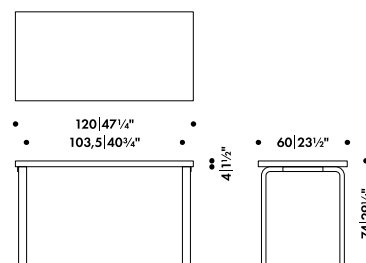

AALTO TABLE RECTANGULAR

ALVAR AALTO 1933

Four legs and top edge-band

Solid birch

Top core

Solid birch, chipboard, plywood, honeycomb

Top surface

Birch veneer
High-pressure laminate
Linoleum

Shipped unassembled in two boxes

Table with birch veneer top:
Made in Finland and Germany
Table with HPL top: Made in Finland

Table with linoleum top: Made in Finland

—

Use of water based lacquers only

80A