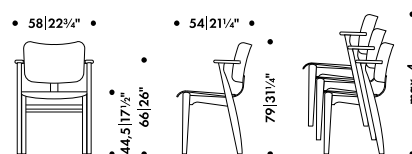

DOMUS CHAIR

ILMARI TAPIOVAARA 1946

Frame

Solid birch
Solid oak

Seat and back core

Form-pressed birch veneer

Seat and back surface

Birch veneer
Oak veneer
Fabric upholstery with PU foam padding
Leather upholstery with PU foam padding

Shipped assembled, felt glides mounted

Made in Finland

—

Configurable product - Always made to order.

—

Frame, seat and back lacquered

natural
white

Frame, seat and back stained

black
honey
walnut

—

Fabric upholstery requirements

seat 1 pc = 0,6 m
seat and back 1 pc = 0,7 m

Leather upholstery requirements

seat 1 pc = 0,6 m²
seat and back 1 pc = 1,1 m²

Some upholstery restrictions may occur with this product. Please consult suitability with your Artek representative.

Domus Chair seat upholstered	281 014 02	without VAT in SEK*

Frame, seat and back

Birch natural lacquered		+ 7.910,00
Birch, lacquered or stained		+ 290,00
Oak natural lacquered		+ 1.630,00

Upholstery**

Fabric F40		+ 620,00
Fabric F60		+ 770,00
Fabric F80		+ 940,00
Fabric F100		+ 1.080,00
Fabric F140		+ 1.390,00
Fabric F200		+ 1.940,00
Leather L40		+ 1.700,00
Leather L60		+ 2.490,00

Domus Chair seat and back upholstered	281 015 02	without VAT in SEK*

Frame, seat and back

Birch natural lacquered		+ 8.640,00
Birch, lacquered or stained		+ 300,00
Oak natural lacquered		+ 1.620,00

Upholstery**

Fabric F40		+ 720,00
Fabric F60		+ 910,00
Fabric F80		+ 1.080,00
Fabric F100		+ 1.260,00
Fabric F140		+ 1.620,00
Fabric F200		+ 2.260,00
Leather L40		+ 3.130,00
Leather L60		+ 4.560,00

* Recommended retail price without VAT

** For COM and COL options, please check with your sales representative