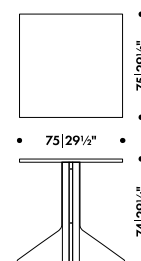

KAARI TABLE SQUARE

RONAN & ERWAN BOUROLLEC 2015

REB 011

Legs
Solid oak

Braces
Flat rolled steel

Top core
MDF

Top surface
High-pressure laminate
Linoleum

Top edge-band
ABS

Shipped unassembled in three boxes

Made in Italy and Poland

Configurable products - Always made to order. Existing standard components can be freely combined.

REB 011	283 056 02	without VAT in SEK *
Table top		
	HPL, high-gloss white	11.180,00
	HPL, high-gloss black	+ 0,00
	Linoleum black	+ 1.030,00
Base		
	Natural oak, protective varnish	+ 0,00
	Oak, black lacquered	+ 0,00

* Recommended retail price without VAT