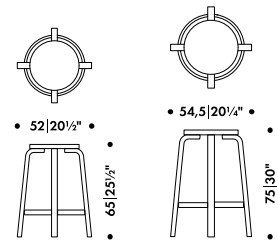

BAR STOOL 64

ALVAR AALTO 1935

Legs and seat edge-band

Solid birch

Seat core

Solid birch
Birch plywood

Seat surface

Birch veneer
High-pressure laminate
Linoleum
Fabric upholstery with PU foam padding
Leather upholstery with PU foam padding
Leather upholstery without PU foam padding

Configurable products - Always made to order. Longer lead times than standard versions. Existing standard components can be freely combined.

Seat lacquered

natural
black
white
orange
yellow
green
petrol
red
blue
grey

Seat stained

honey
walnut

Legs and foot ring lacquered

natural
black
white

Fabric upholstery requirement

1 pc = 50 x 50 cm

Leather upholstery requirement

1 pc = 0,4 m²

Foot ring

Form-pressed solid birch lamella

Use of water based lacquers only

Shipped unassembled in a Carry Away package

Made in Finland

Bar Stool 64	280 015 02	without VAT in SEK*

Seat height

Seat height 65cm	0,00
Seat height 75cm	0,00

Seat

Seat in birch veneer	5.260,00
Seat IKI white HPL, edge natural	+ 260,00
Seat linoleum black, edge natural	+ 260,00
Seat lacquered or stained	+ 220,00

Legs and foot ring

Legs and foot ring natural lacquered	+ 120,00
Legs and foot ring lacquered	+ 250,00

Upholstery**

Fabric F40	+ 520,00
Fabric F60	+ 640,00
Fabric F80	+ 770,00
Fabric F100	+ 910,00
Fabric F140	+ 1.160,00
Fabric F200	+ 1.610,00
Leather without PU foam padding	+ 0,00
Leather L40	+ 1.140,00
Leather L60	+ 1.640,00

Glides

Felt glides mounted	+ 180,00

Mode of shipment

Assembled	+ 100,00

* Recommended retail price without VAT

** For COM and COL options, please check with your sales representative