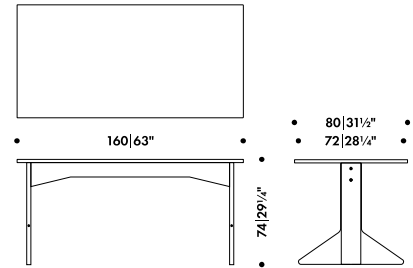

KAARI TABLE RECTANGULAR

RONAN & ERWAN BOUROLLEC 2015

REB 012

Legs
Solid oak

Braces
Flat rolled steel

Top core
MDF

Top surface
High-pressure laminate
Linoleum

Top edge-band
ABS

Shipped unassembled in three boxes

Made in Italy and Poland

—

Configurable products - Always made to order. Existing standard components can be freely combined.

—

REB 012	283 057 02	without VAT in SEK *
Table top		
	HPL, high-gloss white, white HPL	19.250,00
	HPL, high-gloss black	+ 0,00
	Linoleum black	+ 2.570,00
Base		
	Natural oak, protective varnish	+ 0,00
	Oak, black lacquered	+ 0,00

* Recommended retail price without VAT