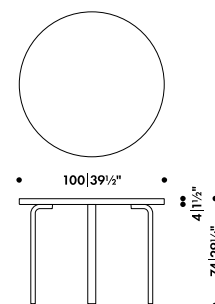

AALTO TABLE ROUND

ALVAR AALTO 1933

Legs and top edge-band

Solid birch

Top core

Solid birch, chipboard, plywood, honeycomb

Top surface

Birch veneer

High-pressure laminate

Linoleum

Use of water based lacquers only

Shipped unassembled in two boxes

Table with birch veneer top: Made in Finland and Germany

Table with HPL top: Made in Finland

Table with linoleum top: Made in Finland

90A