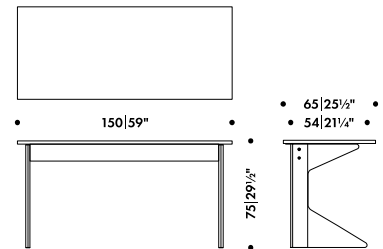

KAARI DESK

RONAN & ERWAN BOUROLLEC 2015

REB 005

Legs
Solid oak

Braces
Flat rolled steel

Top core
MDF

Top surface
High-pressure laminate
Linoleum

Top edge-band
ABS

Shipped unassembled in three boxes

Made in Italy and Poland

—

Configurable products - Always made to order. Existing standard components can be freely combined.

—

REB 005	283 055 02	without VAT in SEK *

Table top	
HPL, high-gloss black	12.980,00
Linoleum black	+ 1.660,00

Base	
Natural oak, protective varnish	+ 0,00
Oak, black lacquered	+ 0,00