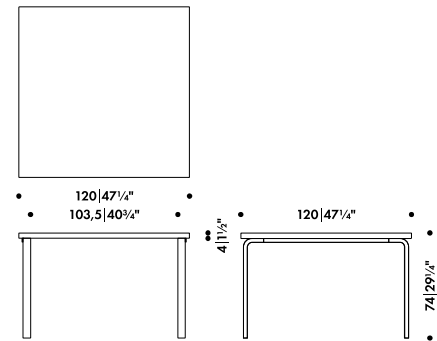

AALTO TABLE SQUARE NEW

ALVAR AALTO 1933

Four legs and top edge-band
Solid birch

Top core
Solid birch, chipboard, plywood,
honeycomb

Top surface
Birch veneer
High-pressure laminate
Linoleum

Use of water based lacquers only

Shipped unassembled in two boxes

Table with birch veneer top: Made in
Finland and Germany
Table with HPL top: Made in Finland
Table with linoleum top: Made in Finland

84

**Legs and edge band natural lacquered,
top birch veneer**
283 063 81
SEK* 17.300,00

**Legs and edge band natural lacquered,
top IKI white HPL**
283 063 82
SEK* 17.300,00

**Legs and edge band natural lacquered,
top black linoleum**
283 063 83
SEK* 17.300,00

**Felt glides, 22 x 45 mm, set of 4, with
screws for LG80**
270 049 02Q**
SEK* 170,00

* Recommended retail price without VAT;

** Quick Ship product - dispatch usually within 3 working days ex Germany