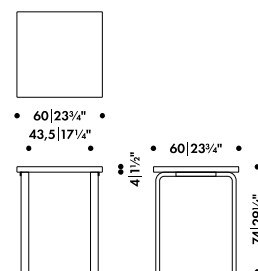

AALTO TABLE SQUARE NEW

ALVAR AALTO 1933

Four legs and top edge-band

Solid birch

Top core

Solid birch, chipboard, plywood, honeycomb

Top surface

Birch veneer
High-pressure laminate
Linoleum

Use of water based lacquers only

Shipped unassembled in two boxes

Table with birch veneer top: Made in Finland and Germany

Table with HPL top: Made in Finland

Table with linoleum top: Made in Finland

—

80C

—