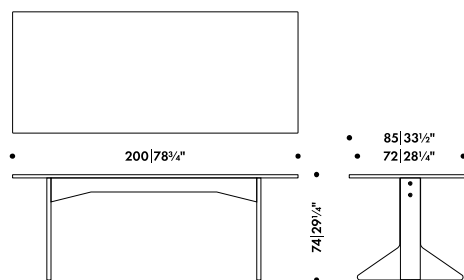

KAARI TABLE RECTANGULAR

RONAN & ERWAN BOUROLLEC 2015

REB 001

Legs
Solid oak

Braces
Flat rolled steel

Top core
MDF

Top surface
High-pressure laminate
Linoleum

Top edge-band
ABS

Shipped unassembled in three boxes

Made in Italy and Poland

Configurable products - Always made to order. Existing standard components can be freely combined.

REB 001	283 051 02	without VAT in SEK *
Table top		
HPL, high-gloss white		22.520,00
HPL, high-gloss black		+ 0,00
Linoleum black		+ 2.940,00
Base		
Natural oak, protective varnish		+ 0,00
Oak, black lacquered		+ 0,00

* Recommended retail price without VAT