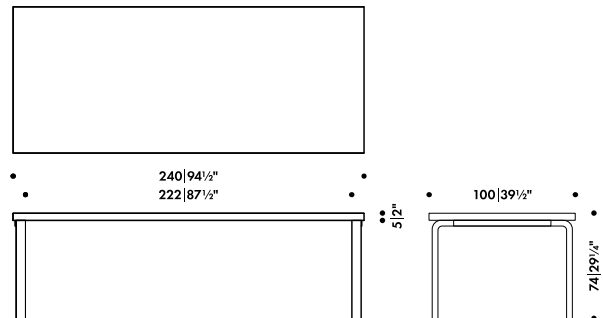

AALTO TABLE RECTANGULAR

ALVAR AALTO 1933

Four legs and top edge-band
Solid birch

Top core
Solid birch, chipboard, plywood,
honeycomb

Top surface
Birch veneer
High-pressure laminate
Linoleum

Use of water based lacquers only

Shipped unassembled in two
boxes

Table with birch veneer
top: Made in Finland and
Germany
Table with HPL top: Made in
Finland
Table with linoleum top:
Made in Finland

86A

**Legs and edge band natural lacquered,
top birch veneer**
283 009 81
SEK* 30.660,00

**Legs and edge band natural lacquered,
top IKI white HPL**
283 009 82
SEK* 30.660,00

**Legs and edge band natural lacquered,
top black linoleum**
283 009 83
SEK* 30.660,00

**Felt glides, 28 x 52 mm, set of 4, with
screws for LG83**
270 049 03Q**
SEK* 170,00

* Recommended retail price without VAT;

** Quick Ship product - dispatch usually within 3 working days ex Germany