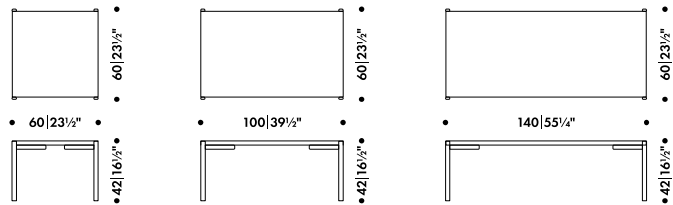

KIKI LOW TABLE

ILMARI TAPIOVAARA 1960

Frame

Steel

Top core

MDF

Top surface

High-pressure laminate

Linoleum

Shipped unassembled in two boxes

Made in Denmark and Hungary

—

L 60 cm, frame black powder coated,
top black HPL matt

283 033 05

SEK* 7.290,00

L 100 cm, frame black powder coated,
top black HPL matt

283 033 06

SEK* 8.240,00

L 140 cm, frame black powder coated,
top black HPL matt

283 033 07

SEK* 9.620,00

L 60 cm, frame black powder coated,
top black linoleum

283 033 08

SEK* 7.290,00

L 100 cm, frame black powder coated,
top black linoleum

283 033 09

SEK* 8.240,00

L 140 cm, frame black powder coated,
top black linoleum

283 033 10

SEK* 9.620,00

* Recommended retail price without VAT