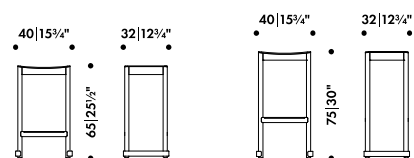

## Seat surface

Beech veneer  
Ash veneer  
Oak veneer

Plastic glides mounted

Made in Italy

—

**H 65 cm, beech, natural lacquered**

281 046 01 Q\*\*  
SEK\* 5.260,00

**H 75 cm, beech, natural lacquered**