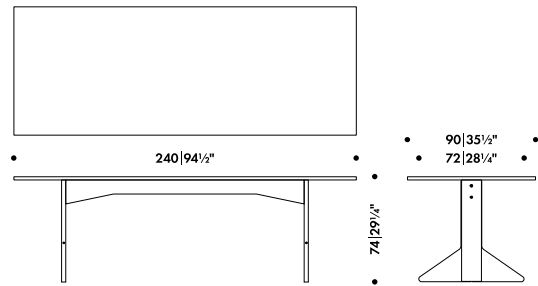

KAARI TABLE RECTANGULAR

RONAN & ERWAN BOUROLLEC 2015

REB 002

Legs
Solid oak

Braces
Flat rolled steel

Top core
MDF

Top surface
High-pressure laminate
Linoleum

Top edge-band
ABS

Shipped unassembled in three boxes

Made in Italy and Poland

Configurable products - Always made to order. Existing standard components can be freely combined.

REB 002	283 052 02	without VAT in SEK*

Table top

HPL, high-gloss white	25.950,00
HPL, high-gloss black	+ 0,00
Linoleum black	+ 3.360,00

Base

Natural oak, protective varnish	+ 0,00
Oak, black lacquered	+ 0,00

* Recommended retail price without VAT