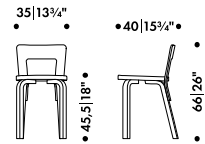

CHAIR 65

ALVAR AALTO 1935

Legs and seat edge-band

Solid birch

Seat core

Solid birch

Birch plywood

Seat surface

Birch veneer

High-pressure laminate

Linoleum

Fabric upholstery with PU foam padding

Leather upholstery with PU foam padding

Leather upholstery without PU foam padding

Backrest

Form-pressed birch plywood

Use of water based lacquers only

Shipped unassembled in a Carry Away package

Made in Finland

—

Legs and backrest natural lacquered, seat birch veneer

281 026 71

SEK* 3.820,00