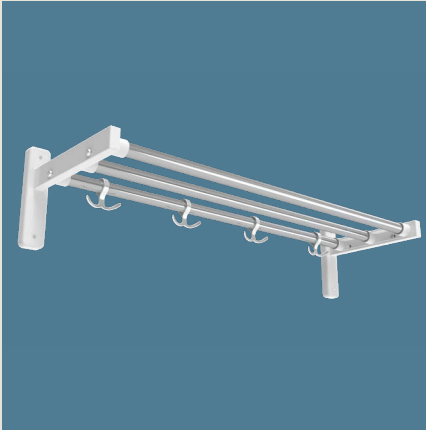

25% Rabatt skall dras av angivna priser

INNEHÅLL

INNEHÅLL	4
SMODIE Kapphylla & skohylla	5
SERIE 170 Krok & tamburmajor	5
SERIE 150 Kapphylla, skohylla & kroklist	5
SERIE 120 Kapphylla & skohylla	6
SERIE 200 Kroklist & tamburmajor	7
SPEGLAR Kollektion	7
TAMBURMAJOR Kollektion	7
SERIE 5100 & SERIE 5200 Klädställning	8
SERIE 500 Kapphylla & skohylla	9-10
SERIE 300 Kapphylla & skohylla	11
SERIE 700 Kapphylla	12
SERIE 800 Kapphylla, skohylla, kroklist & spegel	12
SERIE 2000 Klädställ	13
SERIE 900 Flyttbart klädställ	13
SERIE 1100 Sittbänk	14
GALGAR Kollektion	14
SERIE 1020 & SERIE 1021 Kroklist & klädhängare	15
KROKLISTER & KLÄDHÄNGARE Kollektion	15
FÖRSÄLJNINGSVILLKOR	16