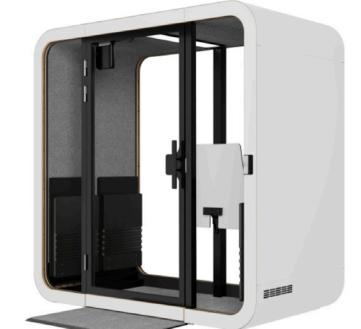

Framery Q

	Meeting Maggie		Meeting Maggie Premium		Flow		Flip n' Fold	
Exterior	248,078	SEK	280,500	SEK	230,918	SEK	347,078	SEK
Standard exterior color White Glossy	✓		✓		✓		✓	
Option exterior color	6,806	SEK	✓		6,806	SEK	6,806	SEK
Standard frame color white	✓		✓		✓		✓	
Option frame color	11,096	SEK	✓		11,096	SEK	11,096	SEK
Interior								
Maggie sofas with armrest	✓		✓		–		–	
Maggie sofas with straight backrest	✓		✓		–		–	
Standard fabric (sofa)	✓		✓		–		–	
Option fabric (sofa)	4,826	SEK	✓		–		–	
Turnable table with white laminate	✓		✓		–		–	
Turnable table with black anti-fingerprint laminate	3,218	SEK	✓		–		–	
Functionalities								
Screen bracket	5,816	SEK	✓		–		–	
Turnable monitor arm	6,971	SEK	✓		–		–	
Control panel for ventilation and lighting	6,600	SEK	✓		6,600	SEK	–	
Movability kit	5,816	SEK	5,816	SEK	5,816	SEK	–	
Booking bracket	2,351	SEK	2,351	SEK	2,351	SEK	–	
Self-closing hinges	3,176	SEK	3,176	SEK	3,176	SEK	–	
Wireless charger	2,764	SEK	2,764	SEK	–		–	
Smart Lock Compatible	5,486	SEK	5,486	SEK	5,486	SEK	–	
Copper-plated door handle	743	SEK	743	SEK	743	SEK	–	
Data cartridge for Power outlet (includes two LAN cables)	3,465	SEK	3,465	SEK	3,465	SEK	–	

✓ Included   – Not available

Framery Q Meeting Maggie

Comfortable privacy for longer meetings
Suitable for meetings, brainstorming, gathering face-to-face, getting work done, and much more. Meeting Maggie comes with pleasant LED lighting and two power sockets. Two Maggie sofas with curved or straight backrest and a turnable table are always included.

Framery Q Meeting Maggie Premium

For shared videoconferences
This soundproof, hybrid meeting space can be used by 1-4 people, both in-person and online. A screen bracket and turnable monitor arm makes the layout ideal for videoconferencing, and adjustable lighting & ventilation makes the meeting experience even better. Two Maggie sofas are always included, and you can choose between curved or straight backrest.

Framery Q Flow

For heads-down work
The Framery Q Flow interior layout is designed for uninterrupted heads-down work. It comes with an adjustable electric table that allows you to change your working position from sit-to-stand in a matter of seconds. The Flow has plenty of space inside for a chair and even an extra stool, making it possible to invite your colleague in for a chat or a shared video conference.

Framery Q Flip n' Fold

For easy access
The Framery Q Flip n' Fold is a convenient and flexible fully-accessible interior meeting space. Easily accessible with a wheelchair, the low doorstep, automatic door opener, and folding chairs and table enable many different meeting arrangements. Automatic air ventilation creates a fresh and comfortable working environment. The product is easy to assemble and relocate when necessary.