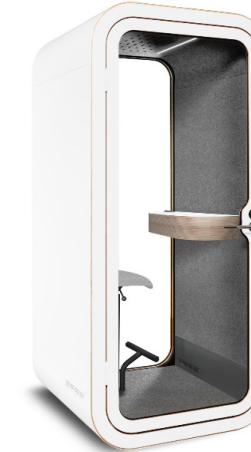

Framery O Standard

Standard package expands the use of a single-person pod to also include heads-down work. In addition to all the basic features of Framery O, it has a fixed height-adjustable Tovi stool and power outlet with USB-C+A.