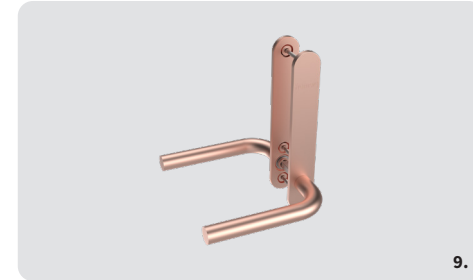

## Optional functionalities

1.

2.

3.

4.

5.

6.

7.

8.

9.

10.

11.

**1. Screen bracket** is in the center of the back glass and can be fitted with a maximum 27" display with VESA 75 X 75 or 100 X 100 mounting. Compatible with Framery Q Meeting Maggie. By having a screen bracket you can extend the use cases within the pod being able to use display for presentations / hybrid meetings. Option includes screen bracket, display acquired by the customer.