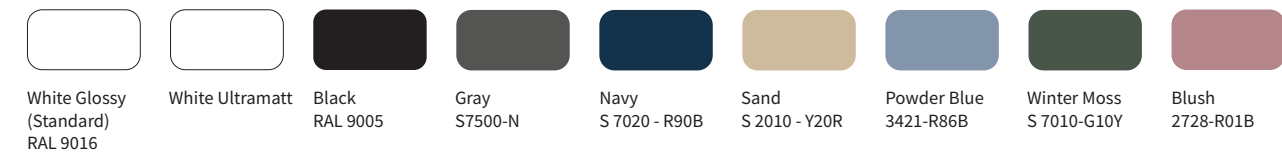

Colors

Exterior