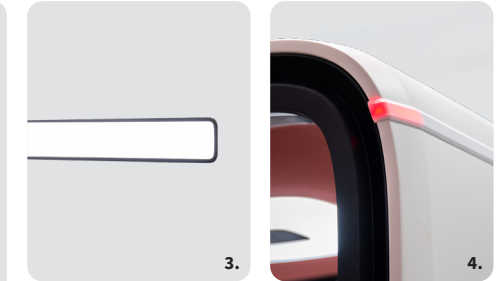

Furniture

1. Height-adjustable table

The height adjustable table provides comfort for all users. The table can be adjusted vertically between 74 – 116 cm (29.1 – 45.7 in). The ample surface of the table (76 cm width & 46 cm depth/ 30 in x 18 in) provides space for laptops, personal devices and other work tools.

2. Height-adjustable seat

The height adjustable seat has two footrests for comfortable working. The height can be adjusted vertically between 59 cm - 85 cm (23.2 in x 33.5 in).

Certificates

Framery One is UL GREENGUARD GOLD certified

ISO 9001
BUREAU VERITAS
Certification

ISO 14001
BUREAU VERITAS
Certification

UL US

Framery O, Q, 2Q and One shipped in North America are UL 962 listed

Optional functionalities

1.

2.

3.

4.

5.

6.

7.

8.

Always included

1. Framery Connect Sign up to Framery Connect, our revolutionary digital service, to make sure you always have the best possible version of Framery One. Enable future software updates by activating your Framery One in Framery Connect. Check the pod's availability and make reservations through Google and Microsoft calendar systems with the **Bookable Pods** functionality. When vacant, the pod can also create an automatic calendar reservation upon entry. You can also extend your current reservation with the touch of a button directly to the UI Panel. And stay up to date with all upcoming features from Framery Connect!