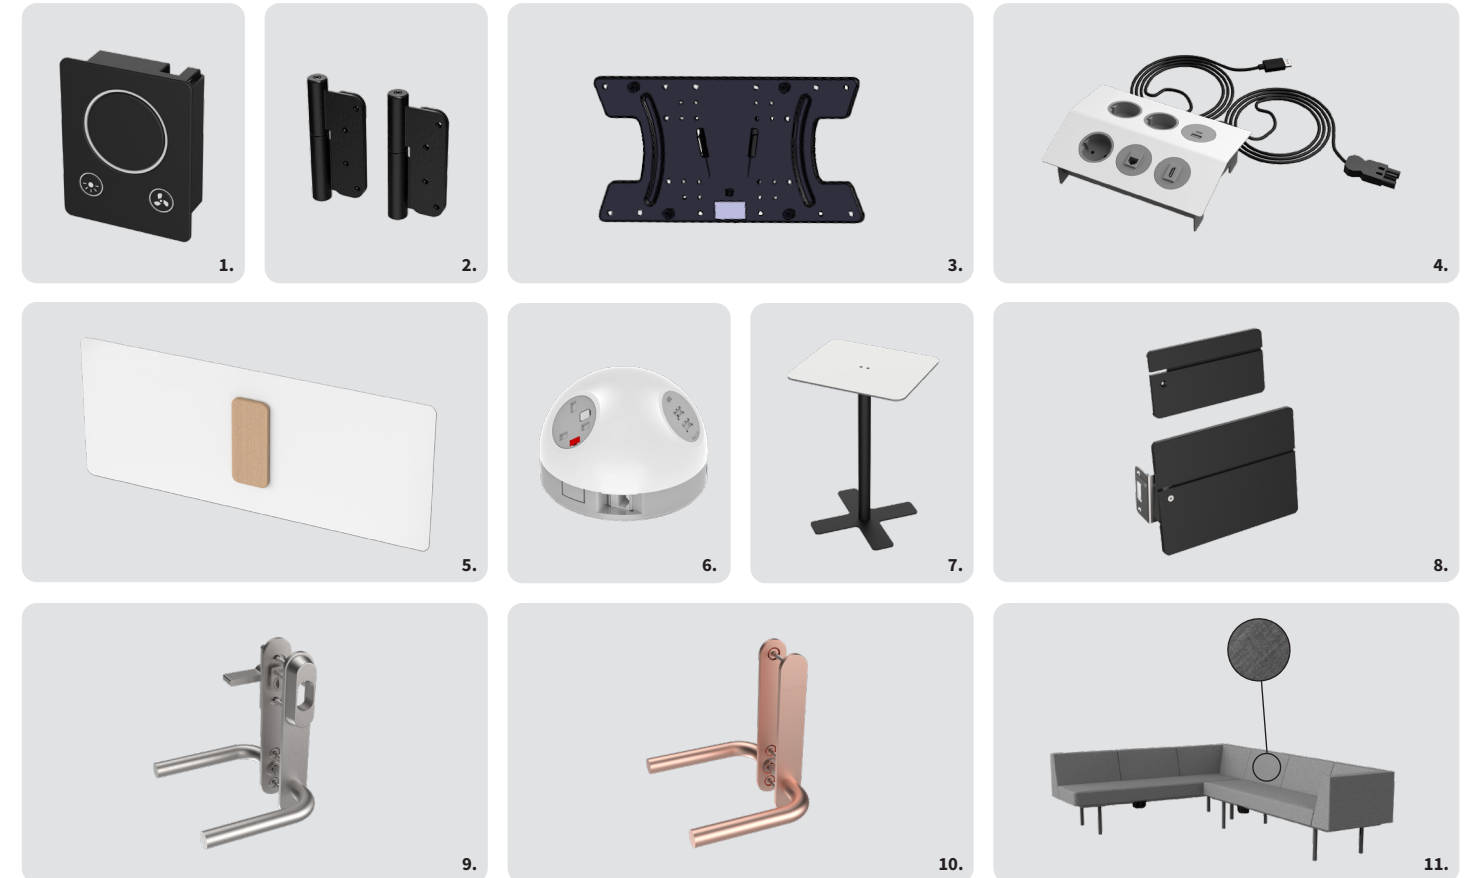

Optional functionalities

Always included

1. **Control panel for ventilation and lighting** The control panel allows you to adjust ventilation and lighting inside the pod. It is a standard functionality included with all Framery 2Q configurations. For Framery 2Q Huddle and Lounge the control panel is installed on doorway frame; In Framery 2Q Without Furniture the control panel is in the middle column next to back glass.
2. **Self-closing hinges** are used to make sure the door is not blocking passageways. Self-closing hinges are a type of hinge that has a spring built into it. Available for left-handed door. Self-closing hinges are included as standard on all Framery 2Q configurations. Includes set of black hinges for the door.

Included in Huddle

1. **Screen bracket** is located on the table wall. It is possible also to mount the bracket on the opposite wall. Option includes mounting plate for the wall, and mounting plate for the screen. Screen is not included. **Screen specifications:** Max. display size 50", Max. weight: 30 kg / 66 lbs, **Vesa support:** 100 x 100, 100 x 150, 150 x 100, 200 x 100, 100 x 200, 200 x 200, 300 x 200, 400 x 200. As an option, compatible with Framery 2Q Lounge and Without Furniture.

1. **Power outlet** Peak socket is installed on Huddle table. It includes four power, two charging USB (C+A) and a HDMI socket. Optional LAN ports are available (replaces one of the power sockets).

Included in Lounge

1. **Whiteboard** is attached to either side of the non-glass walls. Dimensions of the whiteboard are 100 cm x 240 cm / 39.4 in x 94.5 in (height, width). Option includes the whiteboard and the cork center. As an option, compatible also with Framery 2Q Huddle and Without Furniture.
2. **Power outlets** in Framery 2Q Lounge are located under the lounge shelf table and the sofa. There are six power and two charging USB (C+A) sockets. Optional LAN ports are available.
3. **Piaggio table** is a movable table with tabletop dimensions of 36 cm x 42 cm / 14.2 in x 16.5 in. Table height: 62 cm / 24.4 in. One Piaggio table is included in Framery 2Q Lounge. As an option, additional tables can also be selected. Compatible also with Framery 2Q Without Furniture.

Optional functionalities