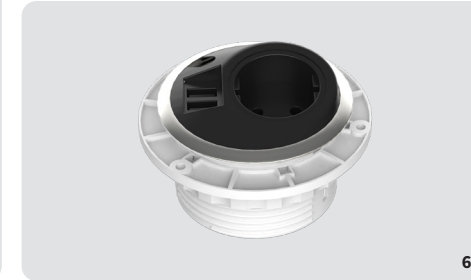

Furniture

1.

1. Tovi Stool

Put your laptop on the table, sit comfortably on the Tovi stool and do your thing. Height adjustability ensures that the stool accommodates all users. The stool is attached to the pod with a robust fixing plate making it stable and durable. The color of the seat can be customized.

2.

2. Regular table

Tables of Framery O are designed to provide space for a laptop, a notebook and a mobile phone. They provide power for charging your devices while working or taking part in a call. There are two table options: regular and wide.

3.

3. Wide table

Optional functionalities

1.

2.

5.

1. Copper-plated door handle Copper has been used for health purposes since ancient times. According to a study by Centers for Disease Control and Prevention (CDC), viruses disintegrate quicker after landing on copper surfaces than on plastic or stainless steel surfaces. Compatible with all configurations of Framery O. Option includes copper-plated door handle.

2. Smart Lock Compatible is a kit of parts that allows customer selected smart lock and key to be installed. Compatible with all configurations of Framery O. Option includes kit shown in picture. Smart lock itself is acquired by the customer.

3.

3. Code handle can be used to limit access to a pod only for users with a number code.

4. Self-closing hinges (white or black) can be used to limit the opening of doors and to make sure that they are not blocking passageways.

5. Wireless charger charge your phone fast and wire-free inside our pods! The charger itself is located underneath the table, with a sticker on top of the table indicating where to place your phone to get it charged.

4.

6. Power options include outlets with or without two charging USB-C+A sockets and a LAN cable lead-through. Wireless charging is also available.