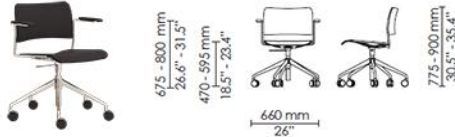

GROUP	SEAT UPHOLSTERED		FULLY UPHOLSTERED (DU)		
	POLYAMIDE (DS)		BLACK POLYAMIDE ARMREST	BLACK STAINED VENEER ARMREST	W-W/O UPH. ARM
	PA200 ●	PA100 ●			
	PA300 ○	PA110 ●			
		PA250 ●			
		PA260 ●			
		PA320 ●			
		PA360 ●			
		PA380 ●			
		PA370 ●			
	SEK	SEK	SEK	SEK	SEK
COM	6542	6693	N/A	N/A	7076
1	6786	6937	N/A	N/A	7424
2	7110	7261	N/A	N/A	7888
3	7424	7575	N/A	N/A	8340
4	7899	8050	N/A	N/A	9025
5	8062	8213	N/A	N/A	9245
COL	7528	7679	N/A	N/A	8491
LUBL	7899	8050	N/A	N/A	9025
LUCL	8537	8688	N/A	N/A	9930
LSL	9546	9697	N/A	N/A	11368
COM	7714	7865	8248	8712	8712
1	7958	8109	8596	9060	9211
2	8282	8433	9060	9524	9779
3	8596	8747	9512	9976	10312
4	9071	9222	10197	10661	11067
5	9234	9385	10417	10881	11426
COL	8700	8851	9663	10127	10394
LUBL	9071	9222	10197	10661	11067
LUCL	9709	9860	11102	11566	12355
LSL	10718	10869	12540	13004	13909

Price list 2024 - SEK excl. V.A.T. - Version 1.0

Soft lane castors 128 SEK

Fee per RAL K5 colour for frames (for one colour if below 200 pcs) +2550 SEK

Fee per RAL K5 colour for veneer (for one colour if below 200 pcs) +1160 SEK

HOWE
25% Rabatt skall dras av angivna priser