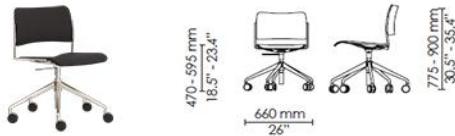

# 40/4 swivel upholstered

By David Rowland

Most people see the 40/4 as a pioneering design that has stood the test of time. We like to think of it as a legacy that continues to move you in new ways.

- 10 year warranty
- Castors or glides available
- Height adjustable
- Soft lane castor as an option
- FSC/PEFC certified
- ISO 14025 EPD
- GreenTag<sup>Cert™</sup>

## Side chair (DUESS)

11,4 kg