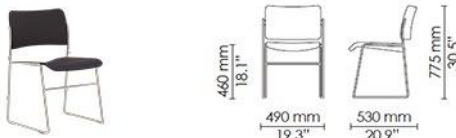

## STANDARD FRAME COLOURS

RAL K5 colours available at customer request

Non linking (RA) 6,3 kg

Brace linking (BA) 6,5 kg

Eye Hook linking (EA) 6,5 kg

Dining height (DA)\* 6,3 kg

\*Different seat angle compared to regular chair