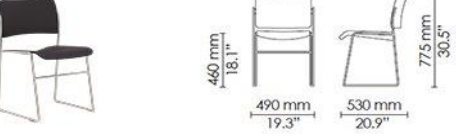

## STANDARD FRAME COLOURS

RAL K5 colours available at customer request

Non linking (RA) 6,3 kg

Brace linking (BA) 6,5 kg

Eye Hook linking (EA) 6,5 kg

Dining height (DA)\* 6,3 kg

\*Different seat angle compared to regular chair