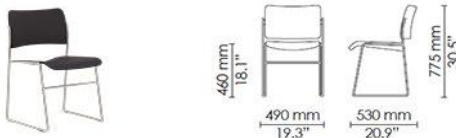

- 10 year warranty
- Stacks 25 chairs on a dolly
- EN 16139 / Ansi/Bifma X5.1
- FSC/PEFC certified
- ISO 14025 EPD
- GreenTag<sup>Cert™</sup>
- **Quick ship - LINK**

## STANDARD FRAME COLOURS

RAL K5 colours available at customer request

Non linking (RA) 6,3 kg

Brace linking (BA) 6,5 kg

Eye Hook linking (EA) 6,5 kg

Dining height (DA)\* 6,3 kg

\*Different seat angle compared to regular chair