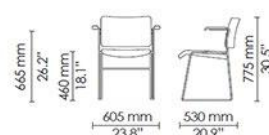

Dining height (DA)* 7,6 kg