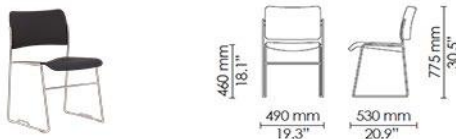

## STANDARD FRAME COLOURS

RAL K5 colours available at customer request

Non linking (RA) 6,3 kg

Brace linking (BA) 6,5 kg

Eye Hook linking (EA) 6,5 kg

Dining height (DA)\* 6,3 kg

\*Different seat angle compared to regular chair