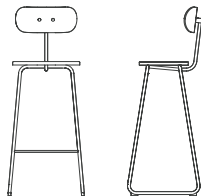

EARTH STOOL BACKREST

Designed by Eva Harlou

SKU no.		SEK Price Ex. VAT	SEK Price Incl. VAT
06062	Earth Stool Backrest - Coffee Waste Dark [H 74 cm]	4.400	5.500
06065	Earth Stool Backrest - Coffee Waste Dark [H 69 cm]	4.400	5.500
06067	Earth Stool Backrest - Coffee Waste Light [H 74 cm]	4.400	5.500
06068	Earth Stool Backrest - Coffee Waste Light [H 69 cm]	4.400	5.500

Frame: 20% recycled steel tube, gunmetal finish

Backrest and seat: Matek® (Variation possible due to recycled materials)

Coffee Waste Light and Coffee Waste Dark: Coffee shell waste mixed with post-consumer e-waste

Finish: Lacquered

Earth Stool H 74 cm: W 37 cm x D 27 cm x SH 74 cm x H 104 cm

Colli Box: H 107 cm x L 50 cm x D 50 cm **Weight Gross/Net:** 9 / 7,5 kg

Earth Stool H 69 cm: W 37 cm x D 27 cm x SH 69 cm x H 99 cm

Colli Box: H 107 cm x L 50 cm x D 50 cm **Weight Gross/Net:** 9 / 7,5 kg

HS Code: 9403 20 80 **Country of Origin:** Denmark