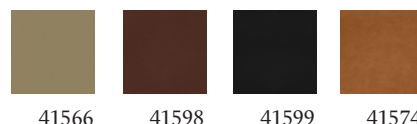

Ultra Leather from Sørensen Leather