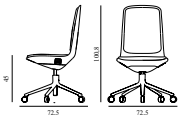

Off Chair Low 5W Gas Lift Alu With Cushion		
Coll:	1	
Size & Weight:	H: 100,8 x W: 72,5 x D: 72,5 x SH: 45 cm - 14,3 kg	
Packing:	Brown Box - H: 110 x L: 69 x D: 72 cm - 15,3 kg	
M3:	0,5465	
Material:	Seat: Rigid PU foam and full upholstery with a steel reinforcement structure inside, Legs and armrests: Polished aluminum with five wheels, Cushion: Veneer and PU foam, Upholstery: See price groups.	
Production time:	5 weeks	
710391 Group 1	SEK	<i>Contract Price</i> 14.056,00
710392 Group 2	SEK	<i>Contract Price</i> 14.284,00
710393 Group 3	SEK	<i>Contract Price</i> 15.028,00
710394 Group 4	SEK	<i>Contract Price</i> 15.540,00
710395 Group 5	SEK	<i>Contract Price</i> 16.284,00
710396 Group 6	SEK	<i>Contract Price</i> 18.172,00
710397 Group 7	SEK	<i>Contract Price</i> 19.028,00