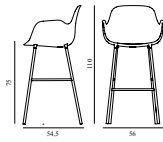

Form Bar Armchair 75 cm Full Upholstery Light Grey Steel

Colli: 1
Size & Weight: H: 110 x W: 56 x D: 54,5 x SH: 75 cm - 6,6 kg
Packing: Brown Box - H: 110 x L: 56 x D: 58 cm - 8,9 kg
Material: Shell: Polypropylene, PU Foam, Legs: Powder Coated Steel, Upholstery: See price groups.
Production time: 6 weeks

712751 Group 1	SEK	<i>Contract Price</i> 6.284,00
712752 Group 2	SEK	<i>Contract Price</i> 6.400,00
712753 Group 3	SEK	<i>Contract Price</i> 6.856,00
712754 Group 4	SEK	<i>Contract Price</i> 7.084,00
712755 Group 5	SEK	<i>Contract Price</i> 7.428,00
712756 Group 6	SEK	<i>Contract Price</i> 8.456,00
712757 Group 7	SEK	<i>Contract Price</i> 8.800,00