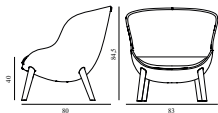

Hyg Lounge Chair Low Black Oak

Colli: 1
Size & Weight: H: 84,5 x W: 83 x D: 80 x SH: 40 cm - 15 kg
Packing: Brown Box - H: 93 x L: 92 x D: 88 cm - 22,2 kg
Material: Shell: Hard Molded PU Foam w. Steel Reinforcement, Cushion: Soft Molded PU Foam, Legs: Painted and Lacquered Oak, Upholstery: See price groups
Production time: 6 weeks

709141 Group 1	SEK	<i>Contract Price</i> 15.428,00
709142 Group 2	SEK	<i>Contract Price</i> 15.940,00
709143 Group 3	SEK	<i>Contract Price</i> 17.028,00
709144 Group 4	SEK	<i>Contract Price</i> 17.772,00
709145 Group 5	SEK	<i>Contract Price</i> 18.740,00
709146 Group 6	SEK	<i>Contract Price</i> 21.656,00
709147 Group 7	SEK	<i>Contract Price</i> 22.740,00

25% Rabatt skall dras av angivna priser