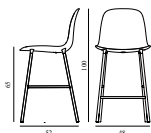

Form Bar Chair 65 cm Full Upholstery Green Steel

Colli: 1
Size & Weight: H: 100 x W: 48 x D: 52 x SH: 65 cm - 5,6 kg
Packing: Brown Box - H: 100 x L: 50 x D: 52,5 cm - 7,9 kg
Material: Shell: Polypropylene, PU Foam, Legs: Powder Coated Steel, Upholstery: See price groups.
Production time: 6 weeks

708231 Group 1	SEK	<i>Contract Price</i> 5.256,00

708232 Group 2	SEK	<i>Contract Price</i> 5.256,00

708233 Group 3	SEK	<i>Contract Price</i> 5.712,00

708234 Group 4	SEK	<i>Contract Price</i> 5.828,00

708235 Group 5	SEK	<i>Contract Price</i> 6.172,00

708236 Group 6	SEK	<i>Contract Price</i> 7.084,00

708237 Group 7	SEK	<i>Contract Price</i> 7.312,00

25% Rabatt skall dras av angivna priser