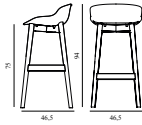

Hyg Barstool 75 cm Front Upholstery Olive & Oak

Colli: 1
Size & Weight: H: 94 x VV: 46,5 x D: 46,5 x SH: 75 cm - 5,9 kg
Packing: Brown Box - H: 96 x L: 49,5 x D: 48,5 cm - 7,9 kg
Material: Shell: Polypropylene with PU foam and front upholstery. Legs: Lacquered oak, Upholstery: See price groups.
Production time: 5 weeks

709501 Group 1	SEK	<i>Contract Price</i> 5.372,00
709502 Group 2	SEK	<i>Contract Price</i> 5.428,00
709503 Group 3	SEK	<i>Contract Price</i> 5.600,00
709504 Group 4	SEK	<i>Contract Price</i> 5.772,00
709505 Group 5	SEK	<i>Contract Price</i> 5.940,00
709506 Group 6	SEK	<i>Contract Price</i> 6.512,00
709507 Group 7	SEK	<i>Contract Price</i> 6.684,00

25% Rabatt skall dras av angivna priser