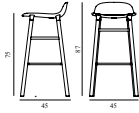

FORM BARSTOOL 75 CM FULL UPHOLSTERY WOOD

Design: Simon Legald, 2016
Awards: German Design Award 2016, Germany - "Special Mention" & IF Product Design Award 2016, Germany
Duty Code: 9401610000
Made in: Poland
Price Groups: 1) Oceanic, Aquarius
2) Synergy, Remix, Main Line Flax
3) Yoredale, Canvas
4) Steelcut Trio, City Velvet
5) Hallingdal, Fiord, Divina Melange, Divina MD, Divina
6) Zero, Vidar
7) Ultra Leather, Elle

Form Barstool 75 cm Full Upholstery Oak

Colli: 1
Size & Weight: H: 87 x W: 45 x D: 45 x SH: 75 cm - 4,1 kg
Packing: Brown Box - H: 94,5 x L: 49,5 x D: 48,5 cm - 5,3 kg
Material: Shell: Polypropylene, PU Foam, Legs: Oak, Upholstery: See price groups.
Production time: 6 weeks

708071 Group 1	SEK	<i>Contract Price</i> 6.172,00
708072 Group 2	SEK	<i>Contract Price</i> 6.172,00
708073 Group 3	SEK	<i>Contract Price</i> 6.400,00
708074 Group 4	SEK	<i>Contract Price</i> 6.512,00
708075 Group 5	SEK	<i>Contract Price</i> 6.628,00
708076 Group 6	SEK	<i>Contract Price</i> 7.084,00
708077 Group 7	SEK	<i>Contract Price</i> 7.312,00