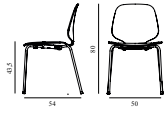

My Chair Black Steel & Black

Colli:	1
Size & Weight:	H: 80 x VV: 50 x D: 54 x SH: 43,5 cm - 6 kg
Packing:	Brown Box - H: 100 x L: 54 x D: 67 cm (2 pcs)
Material:	Shell: Painted and Lacquered Ash Veneer, Legs: Powder Coated Steel
Production time:	4 weeks

25% Rabatt skall dras av angivna priser