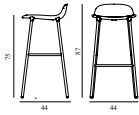

Form Barstool 75 cm Full Upholstery Red Steel

Colli: 1
Size & Weight: H: 87 x W: 44 x D: 44 x SH: 75 cm - 5 kg
Packing: Brown Box - H: 94,5 x L: 49,5 x D: 48,35 cm - 5 kg
Material: Shell: Polypropylene, PU Foam, Legs: Powder Coated Steel, Upholstery: See price groups.
Production time: 6 weeks

708141 Group 1	SEK	<i>Contract Price</i> 4.112,00
708142 Group 2	SEK	<i>Contract Price</i> 4.228,00
708143 Group 3	SEK	<i>Contract Price</i> 4.456,00
708144 Group 4	SEK	<i>Contract Price</i> 4.456,00
708145 Group 5	SEK	<i>Contract Price</i> 4.684,00
708146 Group 6	SEK	<i>Contract Price</i> 5.140,00
708147 Group 7	SEK	<i>Contract Price</i> 5.256,00