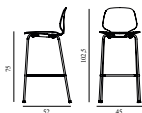

My Chair Barstool 75 cm Full Upholstery Chrome

Colli: 1
Size & Weight: H: 102,5 x W: 45,5 x D: 52 x SH: 75 cm - 7,4 kg
Packing: Brown Box - H: 108 x L: 55 x D: 50,5 cm - 10,6 kg
Material: Shell: Oak Veneer, PU Foam and Full Upholstery, Legs: Chrome, Upholstery: See price groups.
Production time: 6 weeks

710311 Group 1	SEK	<i>Contract Price</i> 6.628,00
710312 Group 2	SEK	<i>Contract Price</i> 6.740,00
710313 Group 3	SEK	<i>Contract Price</i> 7.140,00
710314 Group 4	SEK	<i>Contract Price</i> 7.372,00
710315 Group 5	SEK	<i>Contract Price</i> 7.712,00
710316 Group 6	SEK	<i>Contract Price</i> 8.628,00
710317 Group 7	SEK	<i>Contract Price</i> 8.912,00

25% Rabatt skall dras av angivna priser