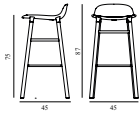

Form Barstool 75 cm Full Upholstery Walnut		
Colli:	1	
Size & Weight:	H: 87 x W: 45 x D: 45 x SH: 75 cm - 4,1 kg	
Packing:	Brown Box - H: 94,5 x L: 49,5 x D: 48,5 cm - 5,3 kg	
Material:	Shell: Polypropylene, PU Foam, Legs: Walnut, Upholstery: See price groups.	
Production time:	6 weeks	
708091 Group 1	SEK	<i>Contract Price</i> 7.084,00
708092 Group 2	SEK	<i>Contract Price</i> 7.084,00
708093 Group 3	SEK	<i>Contract Price</i> 7.312,00
708094 Group 4	SEK	<i>Contract Price</i> 7.428,00
708095 Group 5	SEK	<i>Contract Price</i> 7.540,00
708096 Group 6	SEK	<i>Contract Price</i> 8.112,00
708097 Group 7	SEK	<i>Contract Price</i> 8.228,00

25% Rabatt skall dras av angivna priser