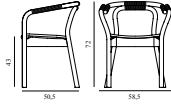

Knot Chair

Colli: 1
Size & Weight: H: 72 x VV: 58,5 x D: 50,5 x SH: 43 cm - 5 kg
Packing: Brown Box - H: 78 x L: 56 x D: 63 cm - 11,2 kg
M3: 0,2752
Material: Stained Ash, Paper Cord

Contract Price
SEK 4.340,00