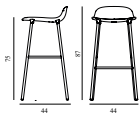

Form Barstool 75 cm Full Upholstery Green Steel

Colli: 1
Size & Weight: H: 87 x W: 44 x D: 44 x SH: 75 cm - 5 kg
Packing: Brown Box - H: 94,5 x L: 49,5 x D: 48,35 cm - 5 kg
Material: Shell: Polypropylene, PU Foam, Legs: Powder Coated Steel, Upholstery: See price groups.
Production time: 6 weeks

708151 Group 1	SEK	<i>Contract Price</i> 4.112,00
708152 Group 2	SEK	<i>Contract Price</i> 4.228,00
708153 Group 3	SEK	<i>Contract Price</i> 4.456,00
708154 Group 4	SEK	<i>Contract Price</i> 4.456,00
708155 Group 5	SEK	<i>Contract Price</i> 4.684,00
708156 Group 6	SEK	<i>Contract Price</i> 5.140,00
708157 Group 7	SEK	<i>Contract Price</i> 5.256,00

25% Rabatt skall dras av angivna priser