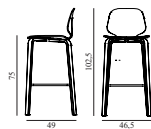

My Chair Barstool 75 cm Full Upholstery Walnut

Colli: 1
Size & Weight: H: 102,5 x W: 46,5 x D: 49 x SH: 75 cm - 7,5 kg
Packing: Brown Box - H: 108 x L: 55 x D: 50,5 cm
Material: Shell: Oak Veneer, PU Foam and Full Upholstery, Legs: Lacquered Walnut Veneer, Upholstery: See price groups.
Production time: 6 weeks

710291 Group 1	SEK	<i>Contract Price</i> 7.828,00
710292 Group 2	SEK	<i>Contract Price</i> 8.056,00
710293 Group 3	SEK	<i>Contract Price</i> 8.456,00
710294 Group 4	SEK	<i>Contract Price</i> 8.628,00
710295 Group 5	SEK	<i>Contract Price</i> 8.972,00
710296 Group 6	SEK	<i>Contract Price</i> 9.884,00
710297 Group 7	SEK	<i>Contract Price</i> 10.172,00

25% Rabatt skall dras av angivna priser