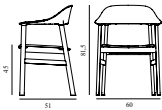

Herit Armchair Upholstery Black Oak

Coll: 1
Size & Weight: H: 81,5 x W: 60 x D: 51 x SH: 45 cm - 7 kg
Packing: Brown Box - H: 88 x L: 60 x D: 54 cm - 9,3 kg
M3: 0,2851
Material: Backrest: Polypropylene, Seat: Camira/Synergy or Sørensens/Spectrum Leather, Legs: Painted and Lacquered Oak
Production time: 2 weeks

	1401060 Synergy Black	SEK	Contract Price 6.000,00		1401061 Spectrum Leather Black	SEK	Contract Price 7.656,00

25% Rabatt skall dras av angivna priser