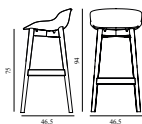

Hyg Barstool 75 cm Front Upholstery Grey & Black Oak

Colli: 1
Size & Weight: H: 94 x W: 46,5 x D: 46,5 x SH: 75 cm - 5,9 kg
Packing: Brown Box - H: 96 x L: 49,5 x D: 48,5 cm - 7,9 kg
M3: 0,2305
Material: Shell: Polypropylene with PU foam and front upholstery. Legs: Painted and lacquered oak, Upholstery: See price groups.
Production time: 5 weeks

709541 Group 1	SEK	<i>Contract Price</i> 5.372,00
709542 Group 2	SEK	<i>Contract Price</i> 5.428,00
709543 Group 3	SEK	<i>Contract Price</i> 5.600,00
709544 Group 4	SEK	<i>Contract Price</i> 5.772,00
709545 Group 5	SEK	<i>Contract Price</i> 5.940,00
709546 Group 6	SEK	<i>Contract Price</i> 6.512,00
709547 Group 7	SEK	<i>Contract Price</i> 6.684,00