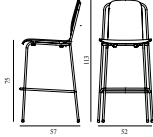

STUDIO BAR CHAIR 75 CM STEEL

Design: Simon Legald, 2020
Duty Code: 9401790000
Made in: Lithuania
Construction: Studio bar chair is made in molded oak veneer. Comes with a clear lacquer or in a painted version. Legs are made of powder coated steel tubes.

Studio Bar Chair 75 cm Black Steel			
Colli: 1			
Size & Weight: H: 113 x W: 52 x D: 57 x SH: 75 cm - 7,3 kg			
Packing: Brown Box - H: 114,5 x L: 54 x D: 59 cm - 9,3 kg			
Material: Shell: Lacquered or painted and lacquered oak veneer, Legs: Powder coated steel.			
Production time: 2 weeks			
			Contract Price SEK 3.940,00
	601950 Oak		601951 Light Grey
	601952 Brown		601953 Green
	601954 Black		

STUDIO BAR CHAIR 75 CM FRONT UPHOLSTERY STEEL

Design: Simon Legald, 2020
Duty Code: 9401710000
Made in: Lithuania
Price Groups: 1) Oceanic, Aquarius
2) Synergy, Remix, Main Line Flax
3) Yoredale, Canvas
4) Steelcut Trio, City Velvet
5) Hallingdal, Fiord, Divina Melange, Divina MD, Divina
6) Zero, Vidar
7) Ultra Leather, Elle

Studio Bar Chair 75 cm Front Upholstery Oak & Black Steel		
Colli: 1		
Size & Weight: H: 113 x W: 52 x D: 57 x SH: 75 cm - 7,6 kg		
Packing: Brown Box - H: 114,5 x L: 54 x D: 59 cm - 9,5 kg		
Material: Shell: Lacquered oak veneer and front upholstery, Legs: Powder coated steel, Upholstery: See price groups.		
Production time: 5 weeks		
711581 Group 1	SEK	Contract Price 5.828,00
711582 Group 2	SEK	Contract Price 5.940,00
711583 Group 3	SEK	Contract Price 6.172,00
711584 Group 4	SEK	Contract Price 6.284,00
711585 Group 5	SEK	Contract Price 6.512,00
711586 Group 6	SEK	Contract Price 7.084,00
711587 Group 7	SEK	Contract Price 7.312,00

25% Rabatt skall dras av angivna priser