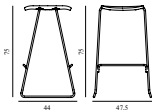

Just Barstool 75 cm Full Upholstery Chrome

Colli: 1
Size & Weight: H: 75 x VV: 47,5 x D: 44 x SH: 75 cm - 6,9 kg
Packing: Brown Box - H: 1000 x L: 500 x D: 500 cm
Material: Shell: Lacquered Oak Veneer, Legs: Chrome, Upholstery: See price groups.
Production time: 6 weeks

709831 Group 1	SEK	<i>Contract Price</i> 6.172,00
709832 Group 2	SEK	<i>Contract Price</i> 6.284,00
709833 Group 3	SEK	<i>Contract Price</i> 6.340,00
709834 Group 4	SEK	<i>Contract Price</i> 6.512,00
709835 Group 5	SEK	<i>Contract Price</i> 6.684,00
709836 Group 6	SEK	<i>Contract Price</i> 7.084,00
709837 Group 7	SEK	<i>Contract Price</i> 7.256,00

25% Rabatt skall dras av angivna priser