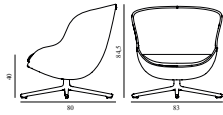

HYG LOUNGE CHAIR LOW SWIVEL

Design: Simon Legald, 2018
Duty Code: 9401710000
Made in: Lithuania
Price Groups: 1) Oceanic, Aquarius
2) Synergy, Remix, Main Line Flax
3) Yoredale, Canvas
4) Steelcut Trio, City Velvet
5) Hallingdal, Fiord, Divina Melange, Divina MD, Divina
6) Zero, Vidar
7) Ultra Leather, Elle

Hyg Lounge Chair Low Swivel Alu

Colli: 1
Size & Weight: H: 84,5 x W: 83 x D: 80 x SH: 40 cm - 18,8 kg
Packing: Brown Box - H: 93 x L: 92 x D: 88 cm - 26 kg
Material: Shell: Hard Molded PU Foam w. Steel Reinforcement, Cushion: Soft Molded PU Foam, Legs: Aluminum, Upholstery: See price groups
Production time: 6 weeks

709171 Group 1	SEK	<i>Contract Price</i> 15.372,00
709172 Group 2	SEK	<i>Contract Price</i> 15.884,00
709173 Group 3	SEK	<i>Contract Price</i> 16.972,00
709174 Group 4	SEK	<i>Contract Price</i> 17.772,00
709175 Group 5	SEK	<i>Contract Price</i> 18.740,00
709176 Group 6	SEK	<i>Contract Price</i> 21.600,00
709177 Group 7	SEK	<i>Contract Price</i> 23.312,00