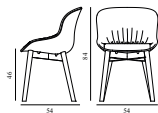

Hyg Comfort Chair Full Upholstery Black Oak		
Size & Weight:	H: 84 x W: 54 x D: 54 x SH: 46 cm - 7,5 kg	
Packing:	Brown Box - H: 86 x L: 57,5 x D: 56 cm	
Material:	Shell: Polypropylene with molded soft PU foam and full upholstery. Legs: Painted and lacquered oak, Upholstery: See price groups.	
Production time:	5 weeks	
708551 Group 1	SEK	<i>Contract Price</i> 7.312,00
708552 Group 2	SEK	<i>Contract Price</i> 7.428,00
708553 Group 3	SEK	<i>Contract Price</i> 7.600,00
708554 Group 4	SEK	<i>Contract Price</i> 7.828,00
708555 Group 5	SEK	<i>Contract Price</i> 8.056,00
708556 Group 6	SEK	<i>Contract Price</i> 8.684,00
708557 Group 7	SEK	<i>Contract Price</i> 8.912,00

HYG CHAIR STEEL

Design: Simon Legald, 2019
Duty Code: 9401790000
Made in: Denmark
Construction: Pressed Polypropylen shell attached with 4 screws and cups to steel frame. Hyg is delivered fully assembled.
Maintenance: Clean with damp cloth.