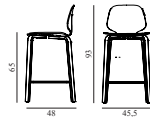

My Chair Barstool 65 cm Front Upholstery Walnut

Colli: 1
Size & Weight: H: 93 x W: 45,5 x D: 48 x SH: 65 cm - 6,2 kg
Packing: Brown Box - H: 97 x L: 55 x D: 50,5 cm
Material: Shell: Lacquered Walnut Veneer, PU Foam and Front Upholstery, Legs: Lacquered Walnut Veneer; Upholstery: See price groups.
Production time: 6 weeks

710061 Group 1	SEK	<i>Contract Price</i> 6.684,00
710062 Group 2	SEK	<i>Contract Price</i> 6.856,00
710063 Group 3	SEK	<i>Contract Price</i> 6.972,00
710064 Group 4	SEK	<i>Contract Price</i> 7.140,00
710065 Group 5	SEK	<i>Contract Price</i> 7.312,00
710066 Group 6	SEK	<i>Contract Price</i> 7.828,00
710067 Group 7	SEK	<i>Contract Price</i> 8.000,00

25% Rabatt skall dras av angivna priser