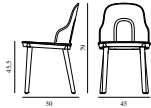

ALLEZ CHAIR PP

Design: Simon Legald, 2021

Duty Code: 9401800000

Made in: Denmark

Construction: The Allez chair is a knock-down component-based chair consisting of seven main components of a frame, a seat, a backrest and four legs. The chair is suitable for indoor or outdoor use and all parts are replaceable. The Allez chair is gas-injection molded using pure polypropylene (PP) and weighs only 3.6 kg. The seat is available in polyamide (PA) with a subtle cut-out, molded wicker in PP or with upholstery for indoor or outdoor. The legs are available in PP or lacquered oak. The Allez chair is delivered flat-packed or can be ordered assembled. Assembly manual included. The Allez chair meets European standards Level 2 (EN 16139:2013 and EN 1022:2005).

Maintenance: Clean with a damp cloth.

Allez Chair PP			
Colli:	1		
Size & Weight:	H: 79 x W: 45 x D: 50 x SH: 45,5 cm - 3,6 kg		
Packing:	Flat-packed: Brown Box - H: 50 x L: 44 x D: 15 cm - 3,6 kg - 0,033 m ³ / Mounted: Brown Box - H: 64 x L: 47 x D: 91 cm (2 pcs) - 9,3 kg - 0,2737 m ³		
Material:	Main body in polypropylene (PP). Seat available in polyamide (PA), molded wicker polypropylene (PP) or indoor or outdoor upholstery. Legs available in polypropylene (PP) or lacquered oak.		
Color:	Black, White, Grey, Warm grey, Park green		
Production time:	2 weeks		
		SEK	Contract Price 1.940,00
	304040 Black		304041 White
	304042 Grey		304043 Warm Grey
	304044 Park Green		