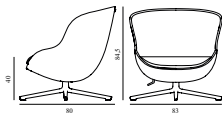

Hyg Lounge Chair Low Swivel Black Alu Tilt

Size & Weight: H: 84,5 x W: 83 x D: 80 x SH: 40 cm - 20,5 kg
Packing: Brown Box - H: 93 x L: 92 x D: 88 cm - 27,7 kg
Material: Shell: Hard Molded PU Foam w. Steel Reinforcement, Cushion: Soft Molded PU Foam, Legs: Powder coated aluminum, Upholstery: See price groups
Production time: 6 weeks

709201 Group 1	SEK	<i>Contract Price</i> 19.028,00
709202 Group 2	SEK	<i>Contract Price</i> 19.372,00
709203 Group 3	SEK	<i>Contract Price</i> 20.628,00
709204 Group 4	SEK	<i>Contract Price</i> 21.372,00
709205 Group 5	SEK	<i>Contract Price</i> 22.340,00
709206 Group 6	SEK	<i>Contract Price</i> 25.200,00
709207 Group 7	SEK	<i>Contract Price</i> 26.972,00

25% Rabatt skall dras av angivna priser