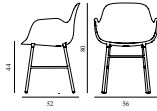

Form Armchair Full Upholstery Blue Steel

Colli: 1
Size & Weight: H: 80 x W: 56 x D: 52 x SH: 44 cm - 8 kg
Packing: Brown Box - H: 90 x L: 55,5 x D: 56,5 cm - 11 kg
Material: Shell: Polypropylene, PU Foam, Legs: Powder Coated Steel, Upholstery: See price groups
Production time: 6 weeks

707791 Group 1	SEK	<i>Contract Price</i> 5.828,00
707792 Group 2	SEK	<i>Contract Price</i> 5.940,00
707793 Group 3	SEK	<i>Contract Price</i> 6.400,00
707794 Group 4	SEK	<i>Contract Price</i> 6.512,00
707795 Group 5	SEK	<i>Contract Price</i> 6.856,00
707796 Group 6	SEK	<i>Contract Price</i> 8.000,00
707797 Group 7	SEK	<i>Contract Price</i> 8.340,00

25% Rabatt skall dras av angivna priser