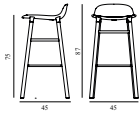

Form Barstool 75 cm Black Oak

Colli:	1
Size & Weight:	H: 87 x W: 45 x D: 45 x SH: 75 cm - 3,5 kg
Packing:	Brown Box - H: 92 x L: 46,5 x D: 47 cm - 4,7 kg
Material:	Shell: Polypropylene, Legs: Painted and Lacquered Oak.
Production time:	2 weeks

25% Rabatt skall dras av angivna priser