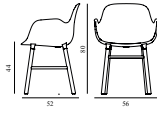

Form Armchair Oak

Colli: 1
Size & Weight: H: 80 x W: 56 x D: 52 x SH: 44 cm - 5,3 kg
Packing: Brown Box - H: 81,5 x L: 54 x D: 54 cm - 6,5 kg
Material: Shell: Polypropylene, Legs: Oak.
Production time: 2 weeks

Contract Price
SEK 2.912,00

	602762 White
	602763 Grey
	602764 Black
	602765 Blue
	602766 Green
	602767 Red
	608831 Light Grey
	608832 Warm Grey
	608833 Cream
	608834 Brown
	608835 Bright Red
	608836 Bright Blue

25% Rabatt skall dras av angivna priser