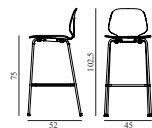

My Chair Barstool 75 cm Black Steel & Oak

Colli: 1
Size & Weight: H: 102,5 x W: 45 x D: 52 x SH: 75 cm - 6,4 kg
Packing: Brown Box - H: 108 x L: 55 x D: 50,5 cm
Material: Shell: Lacquered Oak Veneer, Legs: Powder Coated Steel
Production time: 4 weeks

SEK Contract Price
3.884,00