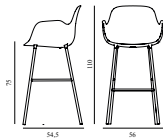

Form Bar Armchair 75 cm Full Upholstery Blue Steel

Colli: 1
Size & Weight: H: 110 x W: 56 x D: 54,5 x SH: 75 cm - 6,6 kg
Packing: Brown Box - H: 110 x L: 56 x D: 58 cm - 8,9 kg
Material: Shell: Polypropylene, PU Foam, Legs: Powder Coated Steel, Upholstery: See price groups.
Production time: 6 weeks

708391 Group 1	SEK	<i>Contract Price</i> 6.284,00
708392 Group 2	SEK	<i>Contract Price</i> 6.400,00
708393 Group 3	SEK	<i>Contract Price</i> 6.856,00
708394 Group 4	SEK	<i>Contract Price</i> 7.084,00
708395 Group 5	SEK	<i>Contract Price</i> 7.428,00
708396 Group 6	SEK	<i>Contract Price</i> 8.456,00
708397 Group 7	SEK	<i>Contract Price</i> 8.800,00

25% Rabatt skall dras av angivna priser