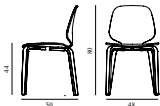

My Chair Full Upholstery Walnut

Colli: 1
Size & Weight: H: 80 x W: 48 x D: 50 x SH: 44 cm - 6,3 kg
Packing: Brown Box - H: 100 x L: 54 x D: 67 cm - 15,6 kg
Material: Shell: Oak Veneer, PU Foam and Full Upholstery, Legs: Lacquered Walnut Veneer, Upholstery: See price groups.
Production time: 6 weeks

709951 Group 1	SEK	<i>Contract Price</i> 6.740,00
709952 Group 2	SEK	<i>Contract Price</i> 6.972,00
709953 Group 3	SEK	<i>Contract Price</i> 7.200,00
709954 Group 4	SEK	<i>Contract Price</i> 7.600,00
709955 Group 5	SEK	<i>Contract Price</i> 7.940,00
709956 Group 6	SEK	<i>Contract Price</i> 8.972,00
709957 Group 7	SEK	<i>Contract Price</i> 9.312,00

25% Rabatt skall dras av angivna priser