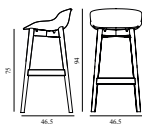

Hyg Barstool 75 cm Front Upholstery Olive & Black Oak

Colli: 1
Size & Weight: H: 94 x W: 46,5 x D: 46,5 x SH: 75 cm - 5,9 kg
Packing: Brown Box - H: 96 x L: 49,5 x D: 48,5 cm - 7,9 kg
M3: 0,2305
Material: Shell: Polypropylene with PU foam and front upholstery. Legs: Painted and lacquered oak, Upholstery: See price groups.
Production time: 5 weeks

709561 Group 1	SEK	<i>Contract Price</i> 5.372,00
709562 Group 2	SEK	<i>Contract Price</i> 5.428,00
709563 Group 3	SEK	<i>Contract Price</i> 5.600,00
709564 Group 4	SEK	<i>Contract Price</i> 5.772,00
709565 Group 5	SEK	<i>Contract Price</i> 5.940,00
709566 Group 6	SEK	<i>Contract Price</i> 6.512,00
709567 Group 7	SEK	<i>Contract Price</i> 6.684,00