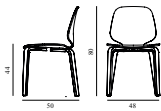

My Chair Walnut

Colli: 1
Size & Weight: H: 80 x W: 48 x D: 50 x SH: 44 cm - 6,2 kg
Packing: Brown Box - H: 100 x L: 54 x D: 67 cm - 15,4 kg
Material: Shell and Legs: Lacquered Walnut Veneer
Production time: 4 weeks

Contract Price
SEK 3.600,00