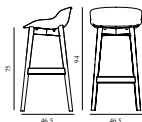

Hyg Barstool 75 cm Oak

Colli: 1
Size & Weight: H: 94 x W: 46,5 x D: 46,5 x SH: 75 cm - 5,8 kg
Packing: Brown Box - H: 96 x L: 49,5 x D: 48,5 cm - 7,8 kg
Material: Shell: Polypropylene. Legs: Lacquered oak.
Production time: 2 weeks

SEK				Contract Price 3.600,00
604396 White	604397 Grey	604398 Black	604399 Olive	
604400 Sand