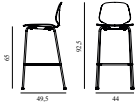

MY CHAIR BARSTOOL 65 CM FULL UPHOLSTERY STEEL

Design: Nicholai Wiig Hansen, 2013
Duty Code: 9401710000
Made in: Lithuania
Price Groups: 1) Oceanic, Aquarius
2) Synergy, Remix, Main Line Flax
3) Yoredale, Canvas
4) Steelcut Trio, City Velvet
5) Hallingdal, Fiord, Divina Melange, Divina MD, Divina
6) Zero, Vidar
7) Ultra Leather, Elle

My Chair Barstool 65 cm Full Upholstery Black Steel

Colli: 1
Size & Weight: H: 92,5 x W: 44 x D: 49,5 x SH: 65 cm - 7 kg
Packing: Brown Box - H: 97 x L: 55 x D: 50,5 cm - 9,8 kg
Material: Shell: Oak Veneer, PU Foam and Full Upholstery, Legs: Powder Coated Steel, Upholstery: See price groups.
Production time: 6 weeks

710181 Group 1	SEK	<i>Contract Price</i> 5.712,00
710182 Group 2	SEK	<i>Contract Price</i> 5.828,00
710183 Group 3	SEK	<i>Contract Price</i> 6.172,00
710184 Group 4	SEK	<i>Contract Price</i> 6.400,00
710185 Group 5	SEK	<i>Contract Price</i> 6.684,00
710186 Group 6	SEK	<i>Contract Price</i> 7.600,00
710187 Group 7	SEK	<i>Contract Price</i> 7.940,00