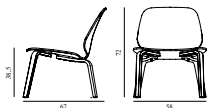

My Chair Lounge Full Upholstery Walnut

Colli: 1
Size & Weight: H: 72 x W: 58 x D: 67 x SH: 38,5 cm - 9,8 kg
Packing: Brown Box - H: 76,5 x L: 67 x D: 62,5 cm - 12,8 kg
Material: Shell: Oak Veneer, PU Foam and Full Upholstery, Legs: Lacquered Walnut Veneer, Upholstery: See price groups.
Production time: 6 weeks

710031 Group 1	SEK	<i>Contract Price</i> 7.540,00
710032 Group 2	SEK	<i>Contract Price</i> 7.772,00
710033 Group 3	SEK	<i>Contract Price</i> 8.228,00
710034 Group 4	SEK	<i>Contract Price</i> 8.572,00
710035 Group 5	SEK	<i>Contract Price</i> 8.972,00
710036 Group 6	SEK	<i>Contract Price</i> 10.228,00
710037 Group 7	SEK	<i>Contract Price</i> 10.684,00

25% Rabatt skall dras av angivna priser