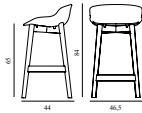

Hyg Barstool 65 cm Front Upholstery Black & Black Oak

Colli: 1
Size & Weight: H: 84 x W: 46,5 x D: 44 x SH: 65 cm - 5,4 kg
Packing: Brown Box - H: 86 x L: 48,5 x D: 47 cm - 7,4 kg
M3: 0,196
Material: Shell: Polypropylene with PU foam and front upholstery. Legs: Painted and lacquered oak, Upholstery: See price groups.
Production time: 5 weeks

709331		<i>Contract Price</i>
Group 1	SEK	5.372,00

709332		<i>Contract Price</i>
Group 2	SEK	5.428,00

709333		<i>Contract Price</i>
Group 3	SEK	5.600,00

709334		<i>Contract Price</i>
Group 4	SEK	5.772,00

709335		<i>Contract Price</i>
Group 5	SEK	5.940,00

709336		<i>Contract Price</i>
Group 6	SEK	6.512,00

709337		<i>Contract Price</i>
Group 7	SEK	6.684,00

25% Rabatt skall dras av angivna priser