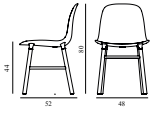

Form Chair Full Upholstery Walnut		
Colli:	1	
Size & Weight:	H: 80 x W: 48 x D: 52 x SH: 44 cm - 4,7 kg	
Packing:	Brown Box - H: 89 x L: 56 x D: 56 cm (2 pcs) - 14 kg	
Material:	Shell: Polypropylene, PU Foam, Legs: Walnut, Upholstery: See price groups	
Production time:	6 weeks	
707631 Group 1	SEK	<i>Contract Price</i> 6.056,00
707632 Group 2	SEK	<i>Contract Price</i> 6.172,00
707633 Group 3	SEK	<i>Contract Price</i> 6.628,00
707634 Group 4	SEK	<i>Contract Price</i> 6.740,00
707635 Group 5	SEK	<i>Contract Price</i> 6.972,00
707636 Group 6	SEK	<i>Contract Price</i> 7.884,00
707637 Group 7	SEK	<i>Contract Price</i> 8.228,00

25% Rabatt skall dras av angivna priser