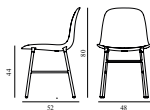

Form Chair Full Upholstery Grey Steel

Colli: 1
Size & Weight: H: 80 x W: 48 x D: 52 x SH: 44 cm - 6 kg
Packing: Brown Box - H: 89 x L: 56 x D: 56 cm (2 pcs) - 9 kg
Material: Shell: Polypropylene, PU Foam, Legs: Powder Coated Steel, Upholstery: See price groups
Production time: 6 weeks

707661		<i>Contract Price</i>
Group 1	SEK	4.572,00

707662		<i>Contract Price</i>
Group 2	SEK	4.572,00

707663		<i>Contract Price</i>
Group 3	SEK	5.028,00

707664		<i>Contract Price</i>
Group 4	SEK	5.140,00

707665		<i>Contract Price</i>
Group 5	SEK	5.484,00

707666		<i>Contract Price</i>
Group 6	SEK	6.400,00

707667		<i>Contract Price</i>
Group 7	SEK	6.628,00