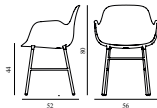

Form Armchair Full Upholstery Brass

Size & Weight: H: 80 x W: 56 x D: 52 x SH: 44 cm - 8 kg
Packing: Brown Box - H: 90 x L: 55,5 x D: 56,5 cm - 11 kg
Material: Shell: Polypropylene, PU Foam, Legs: Brass Plated Steel, Upholstery: See price groups
Production time: 6 weeks

707831 Group 1	SEK	<i>Contract Price</i> 6.400,00
707832 Group 2	SEK	<i>Contract Price</i> 6.512,00
707833 Group 3	SEK	<i>Contract Price</i> 7.084,00
707834 Group 4	SEK	<i>Contract Price</i> 7.200,00
707835 Group 5	SEK	<i>Contract Price</i> 7.540,00
707836 Group 6	SEK	<i>Contract Price</i> 8.572,00
707837 Group 7	SEK	<i>Contract Price</i> 9.028,00

25% Rabatt skall dras av angivna priser