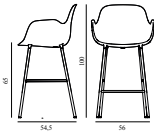

Form Bar Armchair 65 cm Full Upholstery Bright Red Steel

Colli: 1
Size & Weight: H: 100 x W: 56 x D: 54,5 x SH: 65 cm - 6,4 kg
Packing: Brown Box - H: 100 x L: 52,5 x D: 58 cm - 8,7 kg
Material: Shell: Polypropylene, PU Foam, Legs: Powder Coated Steel, Upholstery: See price groups.
Production time: 6 weeks

712611 Group 1	SEK	<i>Contract Price</i> 6.284,00
712612 Group 2	SEK	<i>Contract Price</i> 6.400,00
712613 Group 3	SEK	<i>Contract Price</i> 6.856,00
712614 Group 4	SEK	<i>Contract Price</i> 7.084,00
712615 Group 5	SEK	<i>Contract Price</i> 7.428,00
712616 Group 6	SEK	<i>Contract Price</i> 8.456,00
712617 Group 7	SEK	<i>Contract Price</i> 8.800,00