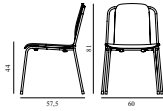

Studio Chair Black Steel

Colli: 1
Size & Weight: H: 81 x W: 60 x D: 57,5 x SH: 44 cm - 5,3 kg
Packing: Brown Box - H: 92 x L: 65 x D: 60 cm - 7,9 kg
M3: 0,3588
Material: Shell: Lacquered Oak Veneer or Painted and Lacquered Ash Veneer, Legs: Powder Coated Steel
Production time: 2 weeks

25% Rabatt skall dras av angivna priser