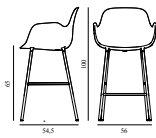

Form Bar Armchair 65 cm Full Upholstery Red Steel

Colli: 1
Size & Weight: H: 100 x W: 56 x D: 54,5 x SH: 65 cm - 6,4 kg
Packing: Brown Box - H: 100 x L: 52,5 x D: 58 cm - 8,7 kg
Material: Shell: Polypropylene, PU Foam, Legs: Powder Coated Steel, Upholstery: See price groups.
Production time: 6 weeks

708281 Group 1	SEK	<i>Contract Price</i> 6.284,00
708282 Group 2	SEK	<i>Contract Price</i> 6.400,00
708283 Group 3	SEK	<i>Contract Price</i> 6.856,00
708284 Group 4	SEK	<i>Contract Price</i> 7.084,00
708285 Group 5	SEK	<i>Contract Price</i> 7.428,00
708286 Group 6	SEK	<i>Contract Price</i> 8.456,00
708287 Group 7	SEK	<i>Contract Price</i> 8.800,00