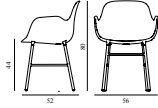

FORM ARMCHAIR STEEL

Design: Simon Legald, 2014
Awards: German Design Award 2016, Germany - "Special Mention" & IF Product Design Award 2016, Germany
Duty Code: 9401790000
Made in: Denmark
Construction: Form is delivered assembled. The plastic type is Polypropylene (PP). Armchair armrest height: 65,8 cm
Maintenance: Clean with damp cloth.

Form Armchair Steel			
Colli:	1		
Size & Weight:	H: 80 x W: 56 x D: 52 x SH: 44 cm - 7 kg		
Packing:	Brown Box - H: 81,5 x L: 54 x D: 54 cm - 8,2 kg		
Material:	Shell: Polypropylene, Legs: Powder Coated Steel.		
Production time:	2 weeks		
		Contract Price	
		SEK	2.628,00
	602756 White		
	602757 Grey		
	602758 Black		
	602759 Blue		
	602760 Green		
	602761 Red		
	608861 Light Grey		
	608862 Warm Grey		
	608863 Cream		
	608864 Brown		
	608865 Bright Red		
	608866 Bright Blue		

25% Rabatt skall dras av angivna priser