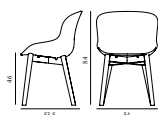

Hyg Chair Front Upholstery Olive & Oak

Colli: 1
Size & Weight: H: 84 x W: 54 x D: 53,5 x SH: 46 cm - 7,6 kg
Packing: Brown Box - H: 86 x L: 57,5 x D: 56 cm - 9,1 kg
Material: Shell: Polypropylene with PU foam and front upholstery. Legs: Lacquered oak, Upholstery: See price groups.
Production time: 5 weeks

708451 Group 1	SEK	<i>Contract Price</i> 5.600,00
708452 Group 2	SEK	<i>Contract Price</i> 5.712,00
708453 Group 3	SEK	<i>Contract Price</i> 5.940,00
708454 Group 4	SEK	<i>Contract Price</i> 6.112,00
708455 Group 5	SEK	<i>Contract Price</i> 6.340,00
708456 Group 6	SEK	<i>Contract Price</i> 6.972,00
708457 Group 7	SEK	<i>Contract Price</i> 7.200,00