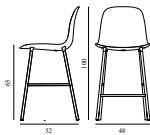

Form Bar Chair 65 cm Full Upholstery Blue Steel

Colli: 1
Size & Weight: H: 100 x W: 48 x D: 52 x SH: 65 cm - 5,6 kg
Packing: Brown Box - H: 100 x L: 50 x D: 52,5 cm - 7,9 kg
Material: Shell: Polypropylene, PU Foam, Legs: Powder Coated Steel, Upholstery: See price groups.
Production time: 6 weeks

708211 Group 1	SEK	<i>Contract Price</i> 5.256,00
708212 Group 2	SEK	<i>Contract Price</i> 5.256,00
708213 Group 3	SEK	<i>Contract Price</i> 5.712,00
708214 Group 4	SEK	<i>Contract Price</i> 5.828,00
708215 Group 5	SEK	<i>Contract Price</i> 6.172,00
708216 Group 6	SEK	<i>Contract Price</i> 7.084,00
708217 Group 7	SEK	<i>Contract Price</i> 7.312,00

25% Rabatt skall dras av angivna priser