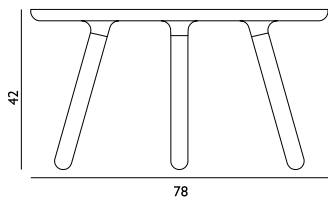

Tablo Table Large

Colli: 1
Size & Weight: H: 42 x Ø: 78 cm - 11 kg
Packing: Brown Box - H: 19 x L: 85 x D: 85 cm - 13,5 kg
M3: 0,1341
Material: Plastic Composite, Ash

Contract Price
SEK 4.000,00

602105
White

602115
Black

602145
Grey

25% Rabatt skall dras av angivna priser