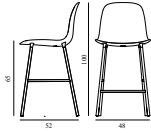

FORM BAR CHAIR 65 CM FULL UPHOLSTERY STEEL

Design: Simon Legald, 2015
Awards: German Design Award 2016, Germany - "Special Mention" & IF Product Design Award 2016, Germany
Duty Code: 9401710000
Made in: Poland
Price Groups: 1) Oceanic, Aquarius
2) Synergy, Remix, Main Line Flax
3) Yoredale, Canvas
4) Steelcut Trio, City Velvet
5) Hallingdal, Fiord, Divina Melange, Divina MD, Divina
6) Zero, Vidar
7) Ultra Leather, Elle

Form Bar Chair 65 cm Full Upholstery Black Steel

Colli: 1
Size & Weight: H: 100 x W: 48 x D: 52 x SH: 65 cm - 5,6 kg
Packing: Brown Box - H: 100 x L: 50 x D: 52,5 cm - 7,9 kg
Material: Shell: Polypropylene, PU Foam, Legs: Powder Coated Steel, Upholstery: See price groups.
Production time: 6 weeks

708181 Group 1	SEK	<i>Contract Price</i> 5.256,00
708182 Group 2	SEK	<i>Contract Price</i> 5.256,00
708183 Group 3	SEK	<i>Contract Price</i> 5.712,00
708184 Group 4	SEK	<i>Contract Price</i> 5.828,00
708185 Group 5	SEK	<i>Contract Price</i> 6.172,00
708186 Group 6	SEK	<i>Contract Price</i> 7.084,00
708187 Group 7	SEK	<i>Contract Price</i> 7.312,00