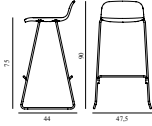

JUST BARSTOOL 75 CM FULL UPHOLSTERY W. BACK STEEL

Design: Iskos-Berlin, 2014
Duty Code: 9401710000
Made in: Poland
Price Groups: 1) Oceanic, Aquarius
2) Synergy, Remix, Main Line Flax
3) Yoredale, Canvas
4) Steelcut Trio, City Velvet
5) Hallingdal, Fiord, Divina Melange, Divina MD, Divina
6) Zero, Vidar
7) Ultra Leather, Elle

Just Barstool 75 cm w. back Full Upholstery Black Steel

Colli: 1
Size & Weight: H: 90 x VV: 47,5 x D: 44 x SH: 75 cm - 7 kg
Packing: Brown Box - H: 1150 x L: 520 x D: 500 cm
Material: Shell: Lacquered Oak Veneer, Legs: Powder Coated Steel, Upholstery: See price groups.
Production time: 6 weeks

709821 Group 1	SEK	<i>Contract Price</i> 7.200,00
709822 Group 2	SEK	<i>Contract Price</i> 7.256,00
709823 Group 3	SEK	<i>Contract Price</i> 7.484,00
709824 Group 4	SEK	<i>Contract Price</i> 7.540,00
709825 Group 5	SEK	<i>Contract Price</i> 7.656,00
709826 Group 6	SEK	<i>Contract Price</i> 8.112,00
709827 Group 7	SEK	<i>Contract Price</i> 8.228,00