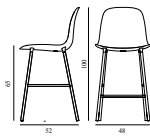

Form Bar Chair 65 cm Full Upholstery Bright Red Steel

Colli: 1
Size & Weight: H: 100 x W: 48 x D: 52 x SH: 65 cm - 5,6 kg
Packing: Brown Box - H: 100 x L: 50 x D: 52,5 cm - 7,9 kg
Material: Shell: Polypropylene, PU Foam, Legs: Powder Coated Steel, Upholstery: See price groups.
Production time: 6 weeks

712551 Group 1	SEK	<i>Contract Price</i> 5.256,00
712552 Group 2	SEK	<i>Contract Price</i> 5.256,00
712553 Group 3	SEK	<i>Contract Price</i> 5.712,00
712554 Group 4	SEK	<i>Contract Price</i> 5.828,00
712555 Group 5	SEK	<i>Contract Price</i> 6.172,00
712556 Group 6	SEK	<i>Contract Price</i> 7.084,00
712557 Group 7	SEK	<i>Contract Price</i> 7.312,00