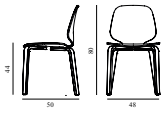

My Chair Oak

Colli: 1
Size & Weight: H: 80 x W: 48 x D: 50 x SH: 44 cm - 6 kg
Packing: Brown Box - H: 100 x L: 54 x D: 67 cm - 15,4 kg
Material: Shell and Legs: Lacquered Oak Veneer
Production time: 4 weeks

Contract Price
SEK 3.140,00