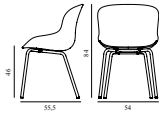

Hyg Chair Full Upholstery Grey Steel		
Colli:	1	
Size & Weight:	H: 84 x W: 54 x D: 55,5 x SH: 46 cm - 7,5 kg	
Packing:	Brown Box - H: 86 x L: 57,5 x D: 56 cm - 9,9 kg	
Material:	Shell: Polypropylene with PU foam and full upholstery. Legs: Powder Coated Steel, Upholstery: See price groups	
Production time:	5 weeks	
708621 Group 1	SEK	<i>Contract Price</i> 6.056,00
708622 Group 2	SEK	<i>Contract Price</i> 6.172,00
708623 Group 3	SEK	<i>Contract Price</i> 6.340,00
708624 Group 4	SEK	<i>Contract Price</i> 6.856,00
708625 Group 5	SEK	<i>Contract Price</i> 7.200,00
708626 Group 6	SEK	<i>Contract Price</i> 8.340,00
708627 Group 7	SEK	<i>Contract Price</i> 9.312,00