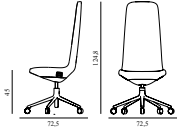

OFF CHAIR HIGH 5W GAS LIFT

Design: Simon Legald, 2022
Duty Code: 9401390000
Made in: Lithuania
Price Groups: 1) Oceanic, Aquarius
2) Synergy, Remix, Main Line Flax
3) Yoredale, Canvas
4) Steelcut Trio, City Velvet
5) Hallingdal, Fiord, Divina Melange, Divina MD, Divina
6) Zero, Vidar
7) Ultra Leather, Elle

Off Chair High 5W Gas Lift Alu

Colli: 1
Size & Weight: H: 124,8 x W: 72,5 x D: 72,5 x SH: 45 cm - 16,2 kg
Packing: Brown Box - H: 134 x L: 69 x D: 72 cm - 17,2 kg
M3: 0,6657
Material: Seat: Rigid PU foam and full upholstery with a steel reinforcement structure inside, Legs and armrests: Polished aluminum with five wheels, Upholstery: See price groups.
Production time: 5 weeks

710531 Group 1	SEK	<i>Contract Price</i> 12.456,00
710532 Group 2	SEK	<i>Contract Price</i> 12.572,00
710533 Group 3	SEK	<i>Contract Price</i> 13.084,00
710534 Group 4	SEK	<i>Contract Price</i> 13.428,00
710535 Group 5	SEK	<i>Contract Price</i> 13.940,00
710536 Group 6	SEK	<i>Contract Price</i> 15.200,00
710537 Group 7	SEK	<i>Contract Price</i> 16.400,00