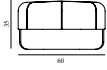

Circus Pouf Large	
Colli: 1	
Size & Weight: H: 35 x W: 65 x D: 65 cm - 12 kg	
Packing: Brown Box - H: 40 x L: 70 x D: 70 cm - 14 kg	
Material: Textile: JAB City Velvet, 100% Polyester, HR Foam	
	Contract Price 6.284,00 SEK
	601066 Coffee
	601067 Electric blue
	601075 Grey
	601076 Blush
	601077 Dark Red
	601078 Dark Blue
	601083 Beige
	601084 Yellow
	601085 Rust
	601086 Light Blue
	601087 Purple

25% Rabatt skall dras av angivna priser