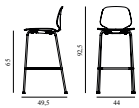

My Chair Barstool 65 cm Black

Colli: 1
Size & Weight: H: 93 x W: 45,5 x D: 48 x SH: 65 cm - 6,2 kg
Packing: Brown Box - H: 97 x L: 55 x D: 50,5 cm - 9 kg
Material: Shell and Legs: Painted and Lacquered Ash Veneer
Production time: 4 weeks

Contract Price
SEK 4.628,00

MY CHAIR BARSTOOL 65 CM CHROME & STEEL

Design: Nicholai Wiig Hansen, 2013
Duty Code: 9401790000
Made in: Lithuania
Construction: My Chair Barstool 65 cm consists of a shell made in molded walnut, oak or in a painted ash veneer version. Comes with legs in chrome legs in chrome, powder coated steel, molded walnut, oak or painted ash veneer. The rubber pieces between the shell and the legs, as well as the plastic parts underneath the ends of the legs, are specially designed for Normann Copenhagen for My Chair. My Chair Barstool with chrome and steel legs are stackable - up to 6 pcs. The chair is delivered assembled. Load capacity: Max. 150 kg dynamic weight. Seat Depth: 42 cm.
Maintenance: Clean with damp cloth.

My Chair Barstool 65 cm Chrome & Oak

Colli: 1
Size & Weight: H: 92,5 x W: 44 x D: 49,5 x SH: 65 cm - 6 kg
Packing: Brown Box - H: 97 x L: 55 x D: 50,5 cm
Material: Shell: Lacquered Oak Veneer, Legs: Chrome
Production time: 4 weeks

Contract Price
SEK 4.628,00

My Chair Barstool 65 cm Chrome & Walnut

Colli: 1
Size & Weight: H: 92,5 x W: 44 x D: 49,5 x SH: 65 cm - 6 kg
Packing: Brown Box - H: 97 x L: 55 x D: 50,5 cm
Material: Shell: Lacquered Walnut Veneer, Legs: Chrome
Production time: 4 weeks

Contract Price
SEK 4.912,00

My Chair Barstool 65 cm Chrome & Black

Colli: 1
Size & Weight: H: 92,5 x W: 44 x D: 49,5 x SH: 65 cm - 6 kg
Packing: Brown Box - H: 97 x L: 55 x D: 50,5 cm
Material: Shell: Painted and Lacquered Ash Veneer, Legs: Chrome
Production time: 4 weeks

Contract Price
SEK 4.628,00

25% Rabatt skall dras av angivna priser