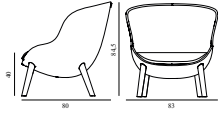

HYG LOUNGE CHAIR LOW

Design: Simon Legald, 2018
Duty Code: 9401610000
Made in: Lithuania
Price Groups: 1) Oceanic, Aquarius
2) Synergy, Remix, Main Line Flax
3) Yoredale, Canvas
4) Steelcut Trio, City Velvet
5) Hallingdal, Fiord, Divina Melange, Divina MD, Divina
6) Zero, Vidar
7) Ultra Leather, Elle

Hyg Lounge Chair Low Oak

Colli: 1
Size & Weight: H: 84,5 x W: 83 x D: 80 x SH: 40 cm - 15 kg
Packing: Brown Box - H: 93 x L: 92 x D: 88 cm - 22,2 kg
Material: Shell: Hard Molded PU Foam w. Steel Reinforcement, Cushion: Soft Molded PU Foam, Legs: Oak, Upholstery: See price groups
Production time: 6 weeks

709131 Group 1	SEK	<i>Contract Price</i> 15.428,00
709132 Group 2	SEK	<i>Contract Price</i> 15.940,00
709133 Group 3	SEK	<i>Contract Price</i> 17.028,00
709134 Group 4	SEK	<i>Contract Price</i> 17.772,00
709135 Group 5	SEK	<i>Contract Price</i> 18.740,00
709136 Group 6	SEK	<i>Contract Price</i> 21.656,00
709137 Group 7	SEK	<i>Contract Price</i> 22.740,00