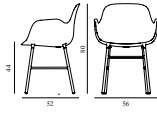

Form Armchair Chrome

Colli: 1
Size & Weight: H: 80 x W: 56 x D: 52 x SH: 44 cm - 7 kg
Packing: Brown Box - H: 81,5 x L: 54 x D: 54 cm - 8,2 kg
Material: Shell: Polypropylene, Legs: Chrome.
Production time: 2 weeks

Contract Price
SEK 2.628,00

	603150 White
	603151 Grey
	603152 Black
	603153 Blue
	603154 Green
	603155 Red
	608871 Light Grey
	608872 Warm Grey
	608873 Cream
	608874 Brown
	608875 Bright Red
	608876 Bright Blue

25% Rabatt skall dras av angivna priser