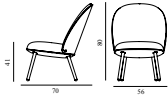

Ace Lounge Chair Black Metallic		
Colli:	1	
Size & Weight:	H: 80 x W: 56 x D: 70 x SH: 41 cm - 10,9 kg	
Packing:	Brown Box - H: 62 x L: 62 x D: 61 cm - 13,3 kg	
Material:	Shell: Veneer, PU Foam, Steel reinforcement, Legs: Black plated steel, Upholstery: See price groups	
Production time:	6 weeks	
707381 Group 1	SEK	<i>Contract Price</i> 8.512,00
707382 Group 2	SEK	<i>Contract Price</i> 8.740,00
707383 Group 3	SEK	<i>Contract Price</i> 9.200,00
707384 Group 4	SEK	<i>Contract Price</i> 9.540,00
707385 Group 5	SEK	<i>Contract Price</i> 10.000,00
707386 Group 6	SEK	<i>Contract Price</i> 11.256,00
707387 Group 7	SEK	<i>Contract Price</i> 12.400,00

ACE BAR CHAIR 65 CM STEEL

Design: Hans Hornemann, 2019
Duty Code: 9401710000
Made in: Lithuania
Price Groups: 1) Oceanic, Aquarius
2) Synergy, Remix, Main Line Flax
3) Yoredale, Canvas
4) Steelcut Trio, City Velvet
5) Hallingdal, Fiord, Divina Melange, Divina MD, Divina
6) Zero, Vidar
7) Ultra Leather, Elle