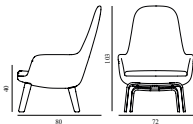

Era Lounge Chair High Black Oak

Colli: 1
Size & Weight: H: 103 x W: 72 x D: 80 x SH: 40 cm - 15,6 kg
Packing: Brown Box - H: 106,4 x L: 84,4 x D: 75,4 cm - 22,6 kg
Material: Shell: Hard Molded PU Foam w. Steel Reinforcement, Cushion: Soft Molded PU Foam, Legs: Painted and Lacquered Oak Veneer; Upholstery: See price groups.
Production time: 6 weeks

707111 Group 1	SEK	<i>Contract Price</i> 13.828,00
707112 Group 2	SEK	<i>Contract Price</i> 14.172,00
707113 Group 3	SEK	<i>Contract Price</i> 15.312,00
707114 Group 4	SEK	<i>Contract Price</i> 16.172,00
707115 Group 5	SEK	<i>Contract Price</i> 16.572,00
707116 Group 6	SEK	<i>Contract Price</i> 19.200,00
707117 Group 7	SEK	<i>Contract Price</i> 20.112,00

25% Rabatt skall dras av angivna priser