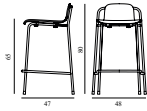

STUDIO BARSTOOL 65 CM STEEL

Design: Simon Legald, 2018
Duty Code: 9401790000
Made in: Lithuania
Construction: Studio is made in molded oak veneer. Comes with a clear lacquer or in a painted version. Legs are made of powder coated steel tubes. Stackable.
Maintenance: Clean with damp cloth.

Studio Barstool 65 cm Black Steel

Colli: 1
Size & Weight: H: 80 x VV: 48 x D: 47 x SH: 65 cm - 5,3 kg
Packing: Brown Box - H: 92 x L: 56 x D: 53 cm - 7,7 kg
M3: 0,2731
Material: Shell: Lacquered Oak Veneer or Painted and Lacquered Ash Veneer, Legs: Powder Coated Steel
Production time: 2 weeks

Contract Price
SEK 3.028,00

601791 Oak	601792 Light Grey	601793 Brown	601794 Green
601795 Black			

STUDIO BARSTOOL 65 CM FRONT UPHOLSTERY STEEL

Design: Simon Legald, 2018
Duty Code: 9401710000
Price Groups: 1) Oceanic, Aquarius
2) Synergy, Remix, Main Line Flax
3) Yoredale, Canvas
4) Steelcut Trio, City Velvet
5) Hallingdal, Fiord, Divina Melange, Divina MD, Divina
6) Zero, Vidar
7) Ultra Leather, Elle

Studio Barstool 65 cm Front Upholstery Oak & Black Steel

Colli: 1
Size & Weight: H: 80 x VV: 48 x D: 47 x SH: 65 cm - 5,6 kg
Packing: Brown Box - H: 92 x L: 56 x D: 53 cm - 8 kg
M3: 0,2731
Material: Shell: Lacquered Oak Veneer and Front Upholstery, Legs: Powder Coated Steel, Upholstery: See price groups.
Production time: 5 weeks

711341 Group 1	Contract Price SEK 5.140,00
711342 Group 2	Contract Price SEK 5.256,00
711343 Group 3	Contract Price SEK 5.484,00
711344 Group 4	Contract Price SEK 5.484,00
711345 Group 5	Contract Price SEK 5.712,00
711346 Group 6	Contract Price SEK 6.056,00
711347 Group 7	Contract Price SEK 6.284,00

25% Rabatt skall dras av angivna priser