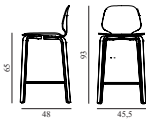

My Chair Barstool 65 cm Front Upholstery Black

Colli: 1
Size & Weight: H: 93 x W: 45,5 x D: 48 x SH: 65 cm - 6,2 kg
Packing: Brown Box - H: 97 x L: 55 x D: 50,5 cm
Material: Shell: Painted and Lacquered Ash Veneer, PU Foam and Front Upholstery, Legs: Painted and Lacquered Ash Veneer, Upholstery: See price groups.
Production time: 6 weeks

710071 Group 1	SEK	Contract Price 6.684,00
710072 Group 2	SEK	Contract Price 6.856,00
710073 Group 3	SEK	Contract Price 6.972,00
710074 Group 4	SEK	Contract Price 7.140,00
710075 Group 5	SEK	Contract Price 7.312,00
710076 Group 6	SEK	Contract Price 7.828,00
710077 Group 7	SEK	Contract Price 8.000,00

MY CHAIR BARSTOOL 65 CM FRONT UPHOLSTERY STEEL

Design: Nicholai Wiig Hansen, 2013
Duty Code: 9401710000
Made in: Lithuania
Price Groups: 1) Oceanic, Aquarius
2) Synergy, Remix, Main Line Flax
3) Yoredale, Canvas
4) Steelcut Trio, City Velvet
5) Hallingdal, Fiord, Divina Melange, Divina MD, Divina
6) Zero, Vidar
7) Ultra Leather, Elle