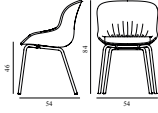

HYG COMFORT CHAIR FULL UPHOLSTERY STEEL

Design: Simon Legald, 2022
Duty Code: 9401710000
Made in: Denmark
Price Groups: 1) Oceanic, Aquarius
2) Synergy, Remix, Main Line Flax
3) Yoredale, Canvas
4) Steelcut Trio, City Velvet
5) Hallingdal, Fiord, Divina Melange, Divina MD, Divina
6) Zero, Vidar
7) Ultra Leather, Elle

Hyg Comfort Chair Full Upholstery White Steel

Colli: 1
Size & Weight: H: 84 x VV: 54 x D: 54 x SH: 46 cm - 7,5 kg
Packing: Brown Box - H: 86 x L: 57,5 x D: 56 cm
M3: 0,2769
Material: Shell: Polypropylene with molded soft PU foam and full upholstery. Legs: Powder Coated Steel, Upholstery: See price groups
Production time: 5 weeks

708661 Group 1	SEK	<i>Contract Price</i> 6.628,00
708662 Group 2	SEK	<i>Contract Price</i> 6.740,00
708663 Group 3	SEK	<i>Contract Price</i> 7.140,00
708664 Group 4	SEK	<i>Contract Price</i> 7.484,00
708665 Group 5	SEK	<i>Contract Price</i> 7.884,00
708666 Group 6	SEK	<i>Contract Price</i> 9.028,00
708667 Group 7	SEK	<i>Contract Price</i> 9.940,00