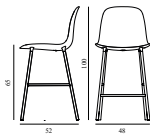

Form Bar Chair 65 cm Full Upholstery Bright Blue Steel

Colli: 1
Size & Weight: H: 100 x W: 48 x D: 52 x SH: 65 cm - 5,6 kg
Packing: Brown Box - H: 100 x L: 50 x D: 52,5 cm - 7,9 kg
Material: Shell: Polypropylene, PU Foam, Legs: Powder Coated Steel, Upholstery: See price groups.
Production time: 6 weeks

712561 Group 1	SEK	<i>Contract Price</i> 5.256,00
712562 Group 2	SEK	<i>Contract Price</i> 5.256,00
712563 Group 3	SEK	<i>Contract Price</i> 5.712,00
712564 Group 4	SEK	<i>Contract Price</i> 5.828,00
712565 Group 5	SEK	<i>Contract Price</i> 6.172,00
712566 Group 6	SEK	<i>Contract Price</i> 7.084,00
712567 Group 7	SEK	<i>Contract Price</i> 7.312,00

25% Rabatt skall dras av angivna priser