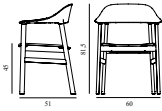

Herit Armchair Upholstery Smoked Oak

Coll: 1
Size & Weight: H: 81,5 x W: 60 x D: 51 x SH: 45 cm - 7 kg
Packing: Brown Box - H: 88 x L: 60 x D: 54 cm - 9,3 kg
M3: 0,2851
Material: Backrest: Polypropylene, Seat: Camira/Synergy or Sørensens/Spectrum Leather, Legs: Painted and Lacquered Oak
Production time: 2 weeks

	1401042 Synergy Grey	SEK	Contract Price 6.000,00		1401043 Synergy Black	SEK	Contract Price 6.000,00
	1401044 Synergy Sand	SEK	Contract Price 6.000,00		1401045 Synergy Dusty Green	SEK	Contract Price 6.000,00
	1401051 Spectrum Leather White	SEK	Contract Price 7.656,00		1401052 Spectrum Leather Grey	SEK	Contract Price 7.656,00
	1401053 Spectrum Leather Black	SEK	Contract Price 7.656,00		1401054 Spectrum Leather Sand	SEK	Contract Price 7.656,00
	1401055 Spectrum Leather Dusty Green	SEK	Contract Price 7.656,00