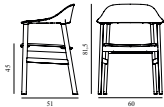

Herit Armchair Black Oak Colli: 1 Size & Weight: H: 81,5 x W: 60 x D: 51 x SH: 45 cm - 7 kg Packing: Brown Box - H: 88 x L: 60 x D: 54 cm - 9,3 kg Material: Shell: Polypropylene, Legs: Painted and Lacquered Oak. Production time: 2 weeks				Contract Price SEK 4.912,00			
	1401059 Black						

HERIT ARMCHAIR UPHOLSTERY

1. **Design:** Simon Legald, 2018
   Duty Code: 9401610000
   Made in: Denmark
   Construction: The polypropylene (PP) parts are molded and injected with a core of foam. This innovative, patented technique enables large variations in thickness without the polypropylene subsiding. Legs are made of solid wood. Herit comes assembled.
   Maintenance: Textile: Clean with textile or upholstery cleaner. Leather: Clean with a damp cloth. Use warm water with soap flakes. Frequent vacuuming with a soft fitting is recommended for both textile and leather to preserve color and appearance.