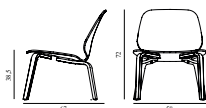

Maintenance: Clean with damp cloth.

My Chair Lounge Oak		
Colli:	1	
Size & Weight:	H: 72 x W: 58 x D: 67 x SH: 38,5 cm - 7,9 kg	
Packing:	Brown Box - H: 76,5 x L: 67 x D: 62,5 cm - 11,1 kg	
Material:	Shell and Legs: Lacquered Oak Veneer	
Production time:	4 weeks	
	SEK	<i>Contract Price</i> 3.428,00