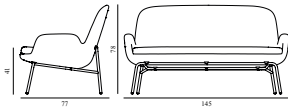

ERA SOFA STEEL & CHROME

Design: Simon Legald, 2015
Awards: Red Dot Award 2016, Germany & German Design Award
2015 - "Special Mention", Germany
Duty Code: 94037000
Made in: Poland
Price Groups: 1) Oceanic, Aquarius
2) Synergy, Remix, Main Line Flax
3) Yoredale, Canvas
4) Steelcut Trio, City Velvet
5) Hallingdal, Fiord, Divina Melange, Divina MD, Divina
6) Zero, Vidar
7) Ultra Leather, Elle

Era Sofa Black Steel		
Colli:	1	
Size & Weight:	H: 78 x W: 145 x D: 77 x SH: 41 cm - 31,1 kg	
Packing:	Brown Box - H: 86,5 x L: 150,5 x D: 88,5 cm - 41,6 kg	
Material:	Shell: Hard Molded PU Foam w. Steel Reinforcement, Cushion: Soft Molded PU Foam, Legs: Powder Coated Steel, Upholstery: See price groups.	
Production time:	6 weeks	
707141 Group 1	SEK	<i>Contract Price</i> 25.484,00
707142 Group 2	SEK	<i>Contract Price</i> 25.940,00
707143 Group 3	SEK	<i>Contract Price</i> 27.884,00
707144 Group 4	SEK	<i>Contract Price</i> 28.456,00
707145 Group 5	SEK	<i>Contract Price</i> 29.600,00
707146 Group 6	SEK	<i>Contract Price</i> 33.828,00
707147 Group 7	SEK	<i>Contract Price</i> 38.740,00