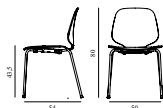

My Chair Front Upholstery Black Steel & Walnut

Coll: 1
Size & Weight: H: 80 x W: 50 x D: 54 x SH: 43,5 cm - 6 kg
Packing: Brown Box - H: 100 x L: 54 x D: 67 cm
Material: Shell: Lacquered Walnut Veneer, PU Foam and Front Upholstery, Legs: Powder Coated Steel, Upholstery: See price groups.
Production time: 6 weeks

709921 Group 1	SEK	<i>Contract Price</i> 5.372,00
709922 Group 2	SEK	<i>Contract Price</i> 5.428,00
709923 Group 3	SEK	<i>Contract Price</i> 5.540,00
709924 Group 4	SEK	<i>Contract Price</i> 5.772,00
709925 Group 5	SEK	<i>Contract Price</i> 5.940,00
709926 Group 6	SEK	<i>Contract Price</i> 6.284,00
709927 Group 7	SEK	<i>Contract Price</i> 6.800,00