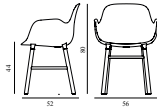

25% Rabatt skall dras av angivna priser

FORM ARMCHAIR WOOD

Design: Simon Legald, 2016
 Awards: German Design Award 2016, Germany - "Special Mention" & IF Product Design Award 2016, Germany
 Duty Code: 9401790000
 Made in: Denmark
 Construction: Form is delivered assembled. The plastic type is Polypropylene (PP). Armchair armrest height: 65,8 cm
 Maintenance: Clean with damp cloth.