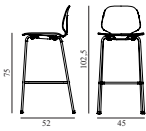

My Chair Barstool 75 cm Black Steel & Black

Colli:	1
Size & Weight:	H: 102,5 x W: 45 x D: 52 x SH: 75 cm - 6,4 kg
Packing:	Brown Box - H: 108 x L: 55 x D: 50,5 cm
Material:	Shell: Painted and Lacquered Ash Veneer; Legs: Powder Coated Steel
Production time:	4 weeks

25% Rabatt skall dras av angivna priser