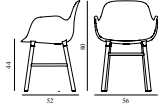

FORM ARMCHAIR FULL UPHOLSTERY WOOD

Design: Simon Legald, 2016
Awards: German Design Award 2016, Germany - "Special Mention" & IF Product Design Award 2016, Germany
Duty Code: 9401610000
Made in: Poland
Price Groups: 1) Oceanic, Aquarius
2) Synergy, Remix, Main Line Flax
3) Yoredale, Canvas
4) Steelcut Trio, City Velvet
5) Hallingdal, Fiord, Divina Melange, Divina MD, Divina
6) Zero, Vidar
7) Ultra Leather, Elle

Form Armchair Full Upholstery Oak

Colli: 1
Size & Weight: H: 80 x W: 56 x D: 52 x SH: 44 cm - 5,5 kg
Packing: Brown Box - H: 90 x L: 55,5 x D: 56,5 cm - 10 kg
Material: Shell: Polypropylene, PU Foam, Legs: Oak, Upholstery: See price groups
Production time: 6 weeks

707731 Group 1	SEK	<i>Contract Price</i> 6.512,00
707732 Group 2	SEK	<i>Contract Price</i> 6.628,00
707733 Group 3	SEK	<i>Contract Price</i> 7.200,00
707734 Group 4	SEK	<i>Contract Price</i> 7.312,00
707735 Group 5	SEK	<i>Contract Price</i> 7.656,00
707736 Group 6	SEK	<i>Contract Price</i> 8.684,00
707737 Group 7	SEK	<i>Contract Price</i> 9.028,00