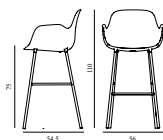

Form Bar Armchair 75 cm Full Upholstery Brown Steel

Colli: 1
Size & Weight: H: 110 x W: 56 x D: 54,5 x SH: 75 cm - 6,6 kg
Packing: Brown Box - H: 110 x L: 56 x D: 58 cm - 8,9 kg
Material: Shell: Polypropylene, PU Foam, Legs: Powder Coated Steel, Upholstery: See price groups.
Production time: 6 weeks

712781 Group 1	SEK	<i>Contract Price</i> 6.284,00

712782 Group 2	SEK	<i>Contract Price</i> 6.400,00

712783 Group 3	SEK	<i>Contract Price</i> 6.856,00

712784 Group 4	SEK	<i>Contract Price</i> 7.084,00

712785 Group 5	SEK	<i>Contract Price</i> 7.428,00

712786 Group 6	SEK	<i>Contract Price</i> 8.456,00

712787 Group 7	SEK	<i>Contract Price</i> 8.800,00

25% Rabatt skall dras av angivna priser