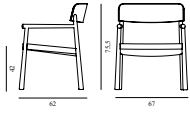

Maintenance: Clean with a damp cloth.

Timb Lounge Armchair Upholstery

Colli: 1

Size & Weight: H: 75,5 x W: 67 x D: 62 x SH: 42 x AH: 58 cm - 7,2 kg

Packing: Brown Box - H: 68 x L: 79 x D: 65 cm - 9,8 kg

M3: 0,3492