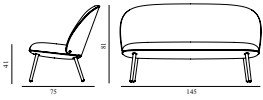

Ace Sofa Black Metallic		
Colli:	1	
Size & Weight:	H: 81 x W: 145 x D: 75 x SH: 41 cm - 27 kg	
Packing:	Brown Box - H: 78 x L: 147 x D: 61 cm - 34 kg	
Material:	Shell: Veneer, PU Foam, Steel reinforcement, Legs: Black plated steel, Upholstery: See price groups	
Production time:	6 weeks	
707431 Group 1	SEK	<i>Contract Price</i> 16.972,00
707432 Group 2	SEK	<i>Contract Price</i> 17.712,00
707433 Group 3	SEK	<i>Contract Price</i> 18.740,00
707434 Group 4	SEK	<i>Contract Price</i> 19.484,00
707435 Group 5	SEK	<i>Contract Price</i> 20.456,00
707436 Group 6	SEK	<i>Contract Price</i> 23.200,00
707437 Group 7	SEK	<i>Contract Price</i> 28.112,00

25% Rabatt skall dras av angivna priser