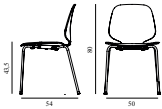

My Chair Chrome & Walnut

Colli: 1
Size & Weight: H: 80 x W: 50 x D: 54 x SH: 43,5 cm - 6 kg
Packing: Brown Box - H: 100 x L: 54 x D: 67 cm (2 pcs)
Material: Shell: Lacquered Walnut Veneer, Legs: Chrome
Production time: 4 weeks

SEK *Contract Price*
3.712,00