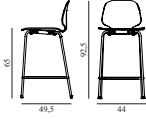

My Chair Barstool 65 cm Black Steel & Walnut

Collis: 1
Size & Weight: H: 92,5 x W: 44 x D: 49,5 x SH: 65 cm - 6 kg
Packing: Brown Box - H: 97 x L: 55 x D: 50,5 cm
Material: Shell: Lacquered Walnut Veneer, Legs: Powder Coated Steel
Production time: 4 weeks

SEK *Contract Price*
4.112,00