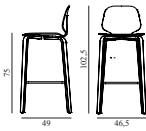

My Chair Barstool 75 cm Front Upholstery Walnut

Colli: 1
Size & Weight: H: 102,5 x W: 47 x D: 49 x SH: 75 cm - 7,3 kg
Packing: Brown Box - H: 108 x L: 55 x D: 50,5 cm
Material: Shell: Lacquered Walnut Veneer; PU Foam and Front Upholstery; Legs: Lacquered Walnut Veneer; Upholstery: See price groups.
Production time: 6 weeks

710201 Group 1	SEK	<i>Contract Price</i> 7.772,00
710202 Group 2	SEK	<i>Contract Price</i> 7.884,00
710203 Group 3	SEK	<i>Contract Price</i> 8.056,00
710204 Group 4	SEK	<i>Contract Price</i> 8.172,00
710205 Group 5	SEK	<i>Contract Price</i> 8.340,00
710206 Group 6	SEK	<i>Contract Price</i> 8.856,00
710207 Group 7	SEK	<i>Contract Price</i> 9.028,00