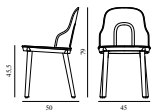

ALLEZ CHAIR UPHOLSTERY PP

Design: Simon Legald, 2021
Duty Code: 9401800000
Made in: Denmark

Construction: The Allez chair is a knock-down component-based chair consisting of seven main components of a frame, a seat, a backrest and four legs. The chair is suitable for indoor or outdoor use and all parts are replaceable. The Allez chair is gas-injection molded using pure polypropylene (PP) and weighs only 3.6 kg. The seat is available in polyamide (PA) with a subtle cut-out, molded wicker in PP or with upholstery for indoor or outdoor. The legs are available in PP or lacquered oak. The Allez chair is delivered flat-packed or can be ordered assembled. Assembly manual included. The Allez chair meets European standards Level 2 (EN 16139:2013 and EN 1022:2005).

Maintenance: Clean with a damp cloth.

Allez Chair Upholstery Main Line Flax PP

Colli: 1
Size & Weight: H: 79 x W: 45 x D: 50 x SH: 45,5 cm - 3,8 kg
Packing: Flat-packed: Brown Box - H: 50 x L: 44 x D: 15 cm - 3,6 kg - 0,033 m³ / Mounted: Brown Box - H: 64 x L: 47 x D: 91 cm (2 pcs) - 9,3 kg - 0,2737 m³
Material: Main body in polypropylene (PP). Seat available in polyamide (PA), molded wicker polypropylene (PP) or indoor or outdoor upholstery. Legs available in polypropylene (PP) or lacquered oak.
Color: Black, Grey, Warm grey, Park green (not available in White)
Production time: 2 weeks

	304060 Black	SEK	Contract Price 2.684,00		304061 Grey	SEK	Contract Price 2.800,00
	304062 Warm Grey	SEK	Contract Price 2.800,00		304063 Park Green	SEK	Contract Price 2.800,00

25% Rabatt skall dras av angivna priser