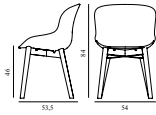

Hyg Chair Front Upholstery Black & Black Oak

Colli: 1
Size & Weight: H: 84 x W: 54 x D: 53,5 x SH: 46 cm - 7,6 kg
Packing: Brown Box - H: 86 x L: 57,5 x D: 56 cm - 9,1 kg
Material: Shell: Polypropylene with PU foam and front upholstery. Legs: Painted and lacquered oak, Upholstery: See price groups.
Production time: 5 weeks

708491 Group 1	SEK	<i>Contract Price</i> 5.600,00
708492 Group 2	SEK	<i>Contract Price</i> 5.712,00
708493 Group 3	SEK	<i>Contract Price</i> 5.940,00
708494 Group 4	SEK	<i>Contract Price</i> 6.112,00
708495 Group 5	SEK	<i>Contract Price</i> 6.340,00
708496 Group 6	SEK	<i>Contract Price</i> 6.972,00
708497 Group 7	SEK	<i>Contract Price</i> 7.200,00