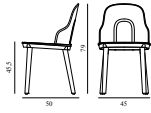

Allez Chair Upholstery Canvas PP

Colli: 1
Size & Weight: H: 79 x W: 45 x D: 50 x SH: 45,5 cm - 3,8 kg
Packing: Flat-packed: Brown Box - H: 50 x L: 44 x D: 15 cm - 3,6 kg - 0,033 m³ / Mounted: Brown Box - H: 64 x L: 47 x D: 91 cm (2 pcs)- 9,3 kg - 0,2737 m³
Material: Main body in polypropylene (PP). Seat available in polyamide (PA), molded wicker polypropylene (PP) or indoor or outdoor upholstery. Legs available in polypropylene (PP) or lacquered oak.
Color: Black, White, Grey, Warm grey, Park green
Production time: 2 weeks

25% Rabatt skall dras av angivna priser