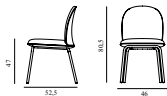

Ace Chair Black Steel		
Colli:	1	
Size & Weight:	H: 80,5 x W: 46 x D: 52,5 x SH: 47 cm - 8,8 kg	
Packing:	Brown Box - H: 49 x L: 57 x D: 22 cm	
Material:	Shell: Veneer, PU Foam, Steel reinforcement, Upholstery, Legs: Powder coated steel, Upholstery: See price groups	
Production time:	6 weeks	
707281 Group 1	SEK	<i>Contract Price</i> 7.772,00
707282 Group 2	SEK	<i>Contract Price</i> 7.940,00
707283 Group 3	SEK	<i>Contract Price</i> 8.284,00
707284 Group 4	SEK	<i>Contract Price</i> 8.512,00
707285 Group 5	SEK	<i>Contract Price</i> 8.800,00
707286 Group 6	SEK	<i>Contract Price</i> 9.484,00
707287 Group 7	SEK	<i>Contract Price</i> 9.772,00