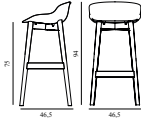

HYG BARSTOOL 75 CM FULL UPHOLSTERY WOOD

Design: Simon Legald, 2019
Duty Code: 9401610000
Made in: Denmark
Price Groups: 1) Oceanic, Aquarius
2) Synergy, Remix, Main Line Flax
3) Yoredale, Canvas
4) Steelcut Trio, City Velvet
5) Hallingdal, Fiord, Divina Melange, Divina MD, Divina
6) Zero, Vidar
7) Ultra Leather, Elle

Hyg Barstool 75 cm Full Upholstery Oak

Colli: 1
Size & Weight: H: 94 x VV: 46,5 x D: 46,5 x SH: 75 cm - 6 kg
Packing: Brown Box - H: 96 x L: 49,5 x D: 48,5 cm - 8 kg
M3: 0,2305
Material: Shell: Polypropylene with PU foam and full upholstery. Legs: Lacquered oak, Upholstery: See price groups.
Production time: 5 weeks

709521 Group 1	SEK	<i>Contract Price</i> 5.884,00
709522 Group 2	SEK	<i>Contract Price</i> 5.940,00
709523 Group 3	SEK	<i>Contract Price</i> 6.228,00
709524 Group 4	SEK	<i>Contract Price</i> 6.456,00
709525 Group 5	SEK	<i>Contract Price</i> 6.740,00
709526 Group 6	SEK	<i>Contract Price</i> 7.540,00
709527 Group 7	SEK	<i>Contract Price</i> 7.828,00