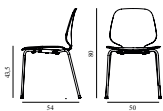

My Chair Front Upholstery Chrome & Walnut

Colli: 1
Size & Weight: H: 80 x W: 50 x D: 54 x SH: 43,5 cm - 6,1 kg
Packing: Brown Box - H: 100 x L: 54 x D: 67 cm
Material: Shell: Lacquered Walnut Veneer, PU Foam and Front Upholstery, Legs: Chrome, Upholstery: See price groups.
Production time: 6 weeks

709891 Group 1	SEK	<i>Contract Price</i> 5.140,00
709892 Group 2	SEK	<i>Contract Price</i> 5.200,00
709893 Group 3	SEK	<i>Contract Price</i> 5.372,00
709894 Group 4	SEK	<i>Contract Price</i> 5.600,00
709895 Group 5	SEK	<i>Contract Price</i> 5.772,00
709896 Group 6	SEK	<i>Contract Price</i> 6.400,00
709897 Group 7	SEK	<i>Contract Price</i> 6.572,00

25% Rabatt skall dras av angivna priser