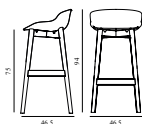

Hyg Barstool 75 cm Black Oak

Colli: 1
Size & Weight: H: 94 x W: 46,5 x D: 46,5 x SH: 75 cm - 5,8 kg
Packing: Brown Box - H: 96 x L: 49,5 x D: 48,5 cm - 7,8 kg
Material: Shell: Polypropylene. Legs: Painted and lacquered oak.
Production time: 2 weeks

SEK				Contract Price 3.600,00
604401 White	604402 Grey	604403 Black	604404 Olive	
604405 Sand				

25% Rabatt skall dras av angivna priser