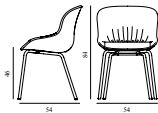

Hyg Comfort Chair Full Upholstery Grey Steel

Colli: 1
Size & Weight: H: 84 x VV: 54 x D: 54 x SH: 46 cm - 7,5 kg
Packing: Brown Box - H: 86 x L: 57,5 x D: 56 cm
M3: 0,2769
Material: Shell: Polypropylene with PU foam and full upholstery. Legs: Powder Coated Steel, Upholstery: See price groups
Production time: 5 weeks

708671 Group 1	SEK	<i>Contract Price</i> 6.628,00
708672 Group 2	SEK	<i>Contract Price</i> 6.740,00
708673 Group 3	SEK	<i>Contract Price</i> 7.140,00
708674 Group 4	SEK	<i>Contract Price</i> 7.484,00
708675 Group 5	SEK	<i>Contract Price</i> 7.884,00
708676 Group 6	SEK	<i>Contract Price</i> 9.028,00
708677 Group 7	SEK	<i>Contract Price</i> 9.940,00

25% Rabatt skall dras av angivna priser