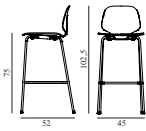

My Chair Barstool 75 cm Front Upholstery Chrome & Black

Colli: 1
Size & Weight: H: 102,5 x W: 45 x D: 52 x SH: 75 cm - 7,2 kg
Packing: Brown Box - H: 108 x L: 55 x D: 50,5 cm
Material: Shell: Painted and Lacquered Ash Veneer, PU Foam and Front Upholstery, Legs: Chrome, Upholstery: See price groups.
Production time: 6 weeks

710241 Group 1	SEK	<i>Contract Price</i> 6.172,00
710242 Group 2	SEK	<i>Contract Price</i> 6.340,00
710243 Group 3	SEK	<i>Contract Price</i> 6.456,00
710244 Group 4	SEK	<i>Contract Price</i> 6.628,00
710245 Group 5	SEK	<i>Contract Price</i> 6.800,00
710246 Group 6	SEK	<i>Contract Price</i> 7.312,00
710247 Group 7	SEK	<i>Contract Price</i> 7.484,00