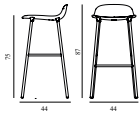

Form Barstool 75 cm Full Upholstery Blue Steel

Colli: 1
Size & Weight: H: 87 x W: 44 x D: 44 x SH: 75 cm - 5 kg
Packing: Brown Box - H: 94,5 x L: 49,5 x D: 48,35 cm - 5 kg
Material: Shell: Polypropylene, PU Foam, Legs: Powder Coated Steel, Upholstery: See price groups.
Production time: 6 weeks

708131 Group 1	SEK	<i>Contract Price</i> 4.112,00
708132 Group 2	SEK	<i>Contract Price</i> 4.228,00
708133 Group 3	SEK	<i>Contract Price</i> 4.456,00
708134 Group 4	SEK	<i>Contract Price</i> 4.456,00
708135 Group 5	SEK	<i>Contract Price</i> 4.684,00
708136 Group 6	SEK	<i>Contract Price</i> 5.140,00
708137 Group 7	SEK	<i>Contract Price</i> 5.256,00

25% Rabatt skall dras av angivna priser