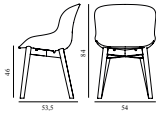

Hyg Chair Full Upholstery Black Oak		
Colli:	1	
Size & Weight:	H: 84 x W: 54 x D: 53,5 x SH: 46 cm - 7,8 kg	
Packing:	Brown Box - H: 86 x L: 57,5 x D: 56 cm - 9,3 kg	
Material:	Shell: Polypropylene with PU foam and full upholstery. Legs: Painted and lacquered oak, Upholstery: See price groups.	
Production time:	2 weeks	
708531 Group 1	SEK	<i>Contract Price</i> 6.628,00
708532 Group 2	SEK	<i>Contract Price</i> 6.740,00
708533 Group 3	SEK	<i>Contract Price</i> 7.140,00
708534 Group 4	SEK	<i>Contract Price</i> 7.484,00
708535 Group 5	SEK	<i>Contract Price</i> 7.884,00
708536 Group 6	SEK	<i>Contract Price</i> 9.028,00
708537 Group 7	SEK	<i>Contract Price</i> 9.940,00

HYG COMFORT CHAIR FULL UPHOLSTERY WOOD

Design: Simon Legald, 2022
Duty Code: 9401610000
Made in: Denmark
Price Groups: 1) Oceanic, Aquarius
2) Synergy, Remix, Main Line Flax
3) Yoredale, Canvas
4) Steelcut Trio, City Velvet
5) Hallingdal, Fiord, Divina Melange, Divina MD, Divina
6) Zero, Vidar
7) Ultra Leather, Elle