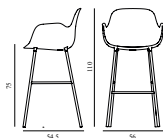

Form Bar Armchair 75 cm Full Upholstery Cream Steel

Colli: 1
Size & Weight: H: 110 x W: 56 x D: 54,5 x SH: 75 cm - 6,6 kg
Packing: Brown Box - H: 110 x L: 56 x D: 58 cm - 8,9 kg
Material: Shell: Polypropylene, PU Foam, Legs: Powder Coated Steel, Upholstery: See price groups.
Production time: 6 weeks

712771 Group 1	SEK	<i>Contract Price</i> 6.284,00

712772 Group 2	SEK	<i>Contract Price</i> 6.400,00

712773 Group 3	SEK	<i>Contract Price</i> 6.856,00

712774 Group 4	SEK	<i>Contract Price</i> 7.084,00

712775 Group 5	SEK	<i>Contract Price</i> 7.428,00

712776 Group 6	SEK	<i>Contract Price</i> 8.456,00

712777 Group 7	SEK	<i>Contract Price</i> 8.800,00