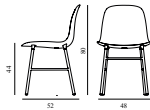

Form Chair Full Upholstery Green Steel		
Colli:	1	
Size & Weight:	H: 80 x W: 48 x D: 52 x SH: 44 cm - 6 kg	
Packing:	Brown Box - H: 89 x L: 56 x D: 56 cm (2 pcs) - 9 kg	
Material:	Shell: Polypropylene, PU Foam, Legs: Powder Coated Steel, Upholstery: See price groups	
Production time:	6 weeks	
707691 Group 1	SEK	<i>Contract Price</i> 4.572,00
707692 Group 2	SEK	<i>Contract Price</i> 4.572,00
707693 Group 3	SEK	<i>Contract Price</i> 5.028,00
707694 Group 4	SEK	<i>Contract Price</i> 5.140,00
707695 Group 5	SEK	<i>Contract Price</i> 5.484,00
707696 Group 6	SEK	<i>Contract Price</i> 6.400,00
707697 Group 7	SEK	<i>Contract Price</i> 6.628,00