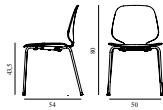

My Chair Front Upholstery Black Steel & Oak		
Colli:	1	
Size & Weight:	H: 80 x W: 50 x D: 54 x SH: 43,5 cm - 6 kg	
Packing:	Brown Box - H: 100 x L: 54 x D: 67 cm	
Material:	Shell: Lacquered Oak Veneer, PU Foam and Front Upholstery, Legs: Powder Coated Steel, Upholstery: See price groups.	
Production time:	6 weeks	
709911 Group 1	SEK	<i>Contract Price</i> 5.372,00
709912 Group 2	SEK	<i>Contract Price</i> 5.428,00
709913 Group 3	SEK	<i>Contract Price</i> 5.540,00
709914 Group 4	SEK	<i>Contract Price</i> 5.772,00
709915 Group 5	SEK	<i>Contract Price</i> 5.940,00
709916 Group 6	SEK	<i>Contract Price</i> 6.284,00
709917 Group 7	SEK	<i>Contract Price</i> 6.800,00

25% Rabatt skall dras av angivna priser