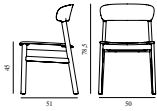

Herit Chair Smoked Oak

Colli: 1
Size & Weight: H: 78,5 x W: 50 x D: 51 x SH: 45 cm - 6,2 kg
Packing: Brown Box - H: 96 x L: 70 x D: 53 cm (2 pcs) - 15,2 kg
Material: Shell: Polypropylene, Legs: Painted and Lacquered Oak
Production time: 2 weeks

25% Rabatt skall dras av angivna priser