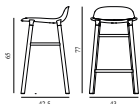

Form Barstool 65 cm Full Upholstery Black Oak

Colli: 1
Size & Weight: H: 77 x W: 43 x D: 42,5 x SH: 65 cm - 4 kg
Packing: Brown Box - H: 92,5 x L: 48,5 x D: 49 cm - 7 kg
Material: Shell: Polypropylene, PU Foam, Legs: Painted and Lacquered Oak, Upholstery: See price groups.
Production time: 6 weeks

707971 Group 1	SEK	Contract Price 6.172,00
707972 Group 2	SEK	Contract Price 6.172,00
707973 Group 3	SEK	Contract Price 6.400,00
707974 Group 4	SEK	Contract Price 6.512,00
707975 Group 5	SEK	Contract Price 6.628,00
707976 Group 6	SEK	Contract Price 7.084,00
707977 Group 7	SEK	Contract Price 7.312,00

25% Rabatt skall dras av angivna priser