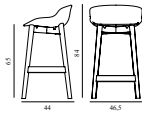

Hyg Barstool 65 cm Front Upholstery Grey & Black Oak

Colli: 1
Size & Weight: H: 84 x W: 46,5 x D: 44 x SH: 65 cm - 5,4 kg
Packing: Brown Box - H: 86 x L: 48,5 x D: 47 cm - 7,4 kg
M3: 0,196
Material: Shell: Polypropylene with PU foam and front upholstery. Legs: Painted and lacquered oak, Upholstery: See price groups.
Production time: 5 weeks

709321		<i>Contract Price</i>
Group 1	SEK	5.372,00

709322		<i>Contract Price</i>
Group 2	SEK	5.428,00

709323		<i>Contract Price</i>
Group 3	SEK	5.600,00

709324		<i>Contract Price</i>
Group 4	SEK	5.772,00

709325		<i>Contract Price</i>
Group 5	SEK	5.940,00

709326		<i>Contract Price</i>
Group 6	SEK	6.512,00

709327		<i>Contract Price</i>
Group 7	SEK	6.684,00