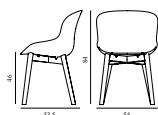

Hyg Chair Front Upholstery Sand & Oak

Colli: 1
Size & Weight: H: 84 x W: 54 x D: 53,5 x SH: 46 cm - 7,6 kg
Packing: Brown Box - H: 86 x L: 57,5 x D: 56 cm - 9,1 kg
Material: Shell: Polypropylene with PU foam and front upholstery. Legs: Lacquered oak, Upholstery: See price groups.
Production time: 5 weeks

708461 Group 1	SEK	<i>Contract Price</i> 5.600,00
708462 Group 2	SEK	<i>Contract Price</i> 5.712,00
708463 Group 3	SEK	<i>Contract Price</i> 5.940,00
708464 Group 4	SEK	<i>Contract Price</i> 6.112,00
708465 Group 5	SEK	<i>Contract Price</i> 6.340,00
708466 Group 6	SEK	<i>Contract Price</i> 6.972,00
708467 Group 7	SEK	<i>Contract Price</i> 7.200,00

25% Rabatt skall dras av angivna priser