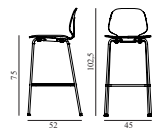

My Chair Barstool 75 cm Chrome & Black

Colli: 1
Size & Weight: H: 102,5 x W: 45 x D: 52 x SH: 75 cm - 6,4 kg
Packing: Brown Box - H: 108 x L: 55 x D: 50,5 cm
Material: Shell: Painted and Lacquered Ash Veneer, Legs: Chrome
Production time: 4 weeks

SEK Contract Price
4.628,00