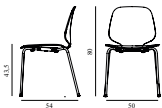

My Chair Black Steel & Oak

Colli: 1
Size & Weight: H: 80 x W: 50 x D: 54 x SH: 43,5 cm - 6 kg
Packing: Brown Box - H: 100 x L: 54 x D: 67 cm (2 pcs)
Material: Shell: Lacquered Oak Veneer, Legs: Powder Coated Steel
Production time: 4 weeks

SEK *Contract Price*
2.912,00