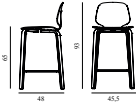

MY CHAIR BARSTOOL 65 CM FRONT UPHOLSTERY WOOD

Design: Nicholai Wiig Hansen, 2013
Duty Code: 9401610000
Made in: Lithuania
Price Groups: 1) Oceanic, Aquarius
2) Synergy, Remix, Main Line Flax
3) Yoredale, Canvas
4) Steelcut Trio, City Velvet
5) Hallingdal, Fiord, Divina Melange, Divina MD, Divina
6) Zero, Vidar
7) Ultra Leather, Elle

My Chair Barstool 65 cm Front Upholstery Oak

Colli: 1
Size & Weight: H: 93 x W: 45,5 x D: 48 x SH: 65 cm - 6,2 kg
Packing: Brown Box - H: 97 x L: 55 x D: 50,5 cm
Material: Shell: Lacquered Oak Veneer, PU Foam and Front Upholstery, Legs: Lacquered Oak Veneer; Upholstery: See price groups.
Production time: 6 weeks

710051 Group 1	SEK	<i>Contract Price</i> 6.684,00
710052 Group 2	SEK	<i>Contract Price</i> 6.856,00
710053 Group 3	SEK	<i>Contract Price</i> 6.972,00
710054 Group 4	SEK	<i>Contract Price</i> 7.140,00
710055 Group 5	SEK	<i>Contract Price</i> 7.312,00
710056 Group 6	SEK	<i>Contract Price</i> 7.828,00
710057 Group 7	SEK	<i>Contract Price</i> 8.000,00