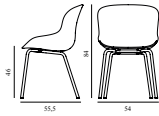

Hyg Chair Front Upholstery Olive & Olive Steel

Colli: 1
Size & Weight: H: 84 x W: 54 x D: 55,5 x SH: 46 cm - 6,7 kg
Packing: Brown Box - H: 86 x L: 57,5 x D: 56 cm - 9,1 kg
Material: Shell: Polypropylene and front upholstery. Legs: Powder Coated Steel, Upholstery: See price groups
Production time: 5 weeks

708591 Group 1	SEK	<i>Contract Price</i> 5.028,00
708592 Group 2	SEK	<i>Contract Price</i> 5.084,00
708593 Group 3	SEK	<i>Contract Price</i> 5.256,00
708594 Group 4	SEK	<i>Contract Price</i> 5.484,00
708595 Group 5	SEK	<i>Contract Price</i> 5.712,00
708596 Group 6	SEK	<i>Contract Price</i> 6.340,00
708597 Group 7	SEK	<i>Contract Price</i> 6.572,00

25% Rabatt skall dras av angivna priser