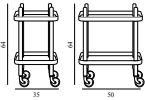

BLOCK

Design: Simon Legald, 2012

Duty Code: 9403208000

Made in: China

Construction: The Block table and Block shelf comes flat packed. The wheels on the Block table are colored to match the trays and can be turned 360 degrees. A black nylon ring around the wheel adds grip and stability. The table is easy to move around using its handles. The Block shelf consists of three spacious tray shelves held up by a light yet solid wooden frame. The shelving unit is available in two monochrome contrast colors: white and black. Assembly manual included for both table and shelving unit. Load capacity: 10 kg per shelf.

Maintenance: Clean with damp cloth.

Block Table

Colli: 1
Size & Weight: H: 64 x L: 50 x D: 35 cm - 8,8 kg
Packing: Brown Box - H: 43 x L: 56 x D: 15 cm - 10 kg
M3: 0,0361
Material: Powder Coated Steel, Lacquered Ash or Painted and Lacquered Ash

Contract Price
SEK 2.228,00

602195
White / White

602196
Black / Black

602200
Light Grey

602202
White

602205
Dark Grey

602207
Black