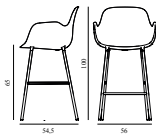

Form Bar Armchair 65 cm Full Upholstery Blue Steel

Colli: 1
Size & Weight: H: 100 x W: 56 x D: 54,5 x SH: 65 cm - 6,4 kg
Packing: Brown Box - H: 100 x L: 52,5 x D: 58 cm - 8,7 kg
Material: Shell: Polypropylene, PU Foam, Legs: Powder Coated Steel, Upholstery: See price groups.
Production time: 6 weeks

708271 Group 1	SEK	<i>Contract Price</i> 6.284,00
708272 Group 2	SEK	<i>Contract Price</i> 6.400,00
708273 Group 3	SEK	<i>Contract Price</i> 6.856,00
708274 Group 4	SEK	<i>Contract Price</i> 7.084,00
708275 Group 5	SEK	<i>Contract Price</i> 7.428,00
708276 Group 6	SEK	<i>Contract Price</i> 8.456,00
708277 Group 7	SEK	<i>Contract Price</i> 8.800,00

25% Rabatt skall dras av angivna priser