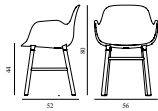

Form Armchair Full Upholstery Black Oak

Colli: 1
Size & Weight: H: 80 x W: 56 x D: 52 x SH: 44 cm - 5,5 kg
Packing: Brown Box - H: 90 x L: 55,5 x D: 56,5 cm - 10 kg
Material: Shell: Polypropylene, PU Foam, Legs: Painted and Lacquered Oak, Upholstery: See price groups
Production time: 6 weeks

707741 Group 1	SEK	<i>Contract Price</i> 6.512,00
707742 Group 2	SEK	<i>Contract Price</i> 6.628,00
707743 Group 3	SEK	<i>Contract Price</i> 7.200,00
707744 Group 4	SEK	<i>Contract Price</i> 7.312,00
707745 Group 5	SEK	<i>Contract Price</i> 7.656,00
707746 Group 6	SEK	<i>Contract Price</i> 8.684,00
707747 Group 7	SEK	<i>Contract Price</i> 9.028,00

25% Rabatt skall dras av angivna priser