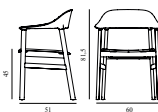

Herit Armchair Oak

Colli: 1
Size & Weight: H: 81,5 x W: 60 x D: 51 x SH: 45 cm - 7 kg
Packing: Brown Box - H: 88 x L: 60 x D: 54 cm - 9,3 kg
Material: Shell: Polypropylene, Legs: Oak
Production time: 2 weeks

								<i>Contract Price</i> SEK 4.912,00
	1401028 White				1401029 Grey			
					1401030 Black			
					1401031 Sand			
	1401032 Dusty Green							

25% Rabatt skall dras av angivna priser