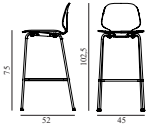

My Chair Barstool 75 cm Front Upholstery Black Steel & Oak

Colli: 1
Size & Weight: H: 102,5 x W: 45 x D: 52 x SH: 75 cm - 7,2 kg
Packing: Brown Box - H: 108 x L: 55 x D: 50,5 cm
Material: Shell: Lacquered Oak Veneer, PU Foam and Front Upholstery, Legs: Powder Coated Steel, Upholstery: See price groups.
Production time: 6 weeks

710251 Group 1	SEK	<i>Contract Price</i> 5.540,00
710252 Group 2	SEK	<i>Contract Price</i> 5.712,00
710253 Group 3	SEK	<i>Contract Price</i> 5.884,00
710254 Group 4	SEK	<i>Contract Price</i> 6.000,00
710255 Group 5	SEK	<i>Contract Price</i> 6.172,00
710256 Group 6	SEK	<i>Contract Price</i> 6.684,00
710257 Group 7	SEK	<i>Contract Price</i> 6.856,00

25% Rabatt skall dras av angivna priser