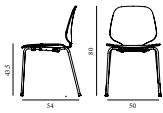

MY CHAIR FRONT UPHOLSTERY STEEL

Design: Nicholai Wiig Hansen, 2013
Duty Code: 9401710000
Made in: Lithuania
Price Groups: 1) Oceanic, Aquarius
2) Synergy, Remix, Main Line Flax
3) Yoredale, Canvas
4) Steelcut Trio, City Velvet
5) Hallingdal, Fiord, Divina Melange, Divina MD, Divina
6) Zero, Vidar
7) Ultra Leather, Elle

My Chair Front Upholstery Chrome & Oak

Colli: 1
Size & Weight: H: 80 x W: 50 x D: 54 x SH: 43,5 cm - 6 kg
Packing: Brown Box - H: 100 x L: 54 x D: 67 cm
Material: Shell: Lacquered Oak Veneer, PU Foam and Front Upholstery, Legs: Chrome, Upholstery: See price groups.
Production time: 6 weeks

709881 Group 1	SEK	<i>Contract Price</i> 5.140,00
709882 Group 2	SEK	<i>Contract Price</i> 5.200,00
709883 Group 3	SEK	<i>Contract Price</i> 5.372,00
709884 Group 4	SEK	<i>Contract Price</i> 5.600,00
709885 Group 5	SEK	<i>Contract Price</i> 5.772,00
709886 Group 6	SEK	<i>Contract Price</i> 6.400,00
709887 Group 7	SEK	<i>Contract Price</i> 6.572,00