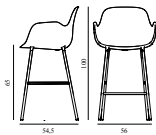

Form Bar Armchair 65 cm Full Upholstery Green Steel

Colli: 1
Size & Weight: H: 100 x W: 56 x D: 54,5 x SH: 65 cm - 6,4 kg
Packing: Brown Box - H: 100 x L: 52,5 x D: 58 cm - 8,7 kg
Material: Shell: Polypropylene, PU Foam, Legs: Powder Coated Steel, Upholstery: See price groups.
Production time: 6 weeks

708291 Group 1	SEK	<i>Contract Price</i> 6.284,00
708292 Group 2	SEK	<i>Contract Price</i> 6.400,00
708293 Group 3	SEK	<i>Contract Price</i> 6.856,00
708294 Group 4	SEK	<i>Contract Price</i> 7.084,00
708295 Group 5	SEK	<i>Contract Price</i> 7.428,00
708296 Group 6	SEK	<i>Contract Price</i> 8.456,00
708297 Group 7	SEK	<i>Contract Price</i> 8.800,00

25% Rabatt skall dras av angivna priser