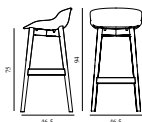

Hyg Barstool 75 cm Front Upholstery Sand & Black Oak

Colli: 1
Size & Weight: H: 94 x W: 46,5 x D: 46,5 x SH: 75 cm - 5,9 kg
Packing: Brown Box - H: 96 x L: 49,5 x D: 48,5 cm - 7,9 kg
M3: 0,2305
Material: Shell: Polypropylene with PU foam and front upholstery. Legs: Painted and lacquered oak, Upholstery: See price groups.
Production time: 5 weeks

709571 Group 1	SEK	<i>Contract Price</i> 5.372,00
709572 Group 2	SEK	<i>Contract Price</i> 5.428,00
709573 Group 3	SEK	<i>Contract Price</i> 5.600,00
709574 Group 4	SEK	<i>Contract Price</i> 5.772,00
709575 Group 5	SEK	<i>Contract Price</i> 5.940,00
709576 Group 6	SEK	<i>Contract Price</i> 6.512,00
709577 Group 7	SEK	<i>Contract Price</i> 6.684,00

25% Rabatt skall dras av angivna priser