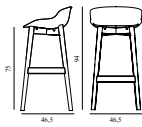

Hyg Barstool 75 cm Front Upholstery Sand & Oak

Colli: 1
Size & Weight: H: 94 x VV: 46,5 x D: 46,5 x SH: 75 cm - 5,9 kg
Packing: Brown Box - H: 96 x L: 49,5 x D: 48,5 cm - 7,9 kg
Material: Shell: Polypropylene with PU foam and front upholstery. Legs: Lacquered oak, Upholstery: See price groups.
Production time: 5 weeks

709511 Group 1	SEK	<i>Contract Price</i> 5.372,00
709512 Group 2	SEK	<i>Contract Price</i> 5.428,00
709513 Group 3	SEK	<i>Contract Price</i> 5.600,00
709514 Group 4	SEK	<i>Contract Price</i> 5.772,00
709515 Group 5	SEK	<i>Contract Price</i> 5.940,00
709516 Group 6	SEK	<i>Contract Price</i> 6.512,00
709517 Group 7	SEK	<i>Contract Price</i> 6.684,00