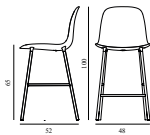

Form Bar Chair 65 cm Full Upholstery Brown Steel

Colli: 1
Size & Weight: H: 100 x W: 48 x D: 52 x SH: 65 cm - 5,6 kg
Packing: Brown Box - H: 100 x L: 50 x D: 52,5 cm - 7,9 kg
Material: Shell: Polypropylene, PU Foam, Legs: Powder Coated Steel, Upholstery: See price groups.
Production time: 6 weeks

712541 Group 1	SEK	<i>Contract Price</i> 5.256,00
712542 Group 2	SEK	<i>Contract Price</i> 5.256,00
712543 Group 3	SEK	<i>Contract Price</i> 5.712,00
712544 Group 4	SEK	<i>Contract Price</i> 5.828,00
712545 Group 5	SEK	<i>Contract Price</i> 6.172,00
712546 Group 6	SEK	<i>Contract Price</i> 7.084,00
712547 Group 7	SEK	<i>Contract Price</i> 7.312,00

25% Rabatt skall dras av angivna priser