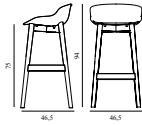

Hyg Barstool 75 cm Front Upholstery White & Black Oak

Colli: 1
Size & Weight: H: 94 x VV: 46,5 x D: 46,5 x SH: 75 cm - 5,9 kg
Packing: Brown Box - H: 96 x L: 49,5 x D: 48,5 cm - 7,9 kg
M3: 0,2305
Material: Shell: Polypropylene with PU foam and front upholstery. Legs: Painted and lacquered oak, Upholstery: See price groups.
Production time: 5 weeks

709531 Group 1	SEK	<i>Contract Price</i> 5.372,00
709532 Group 2	SEK	<i>Contract Price</i> 5.428,00
709533 Group 3	SEK	<i>Contract Price</i> 5.600,00
709534 Group 4	SEK	<i>Contract Price</i> 5.772,00
709535 Group 5	SEK	<i>Contract Price</i> 5.940,00
709536 Group 6	SEK	<i>Contract Price</i> 6.512,00
709537 Group 7	SEK	<i>Contract Price</i> 6.684,00

25% Rabatt skall dras av angivna priser