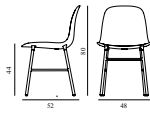

Form Chair Full Upholstery Cream Steel		
Colli:	1	
Size & Weight:	H: 80 x W: 48 x D: 52 x SH: 44 cm - 6 kg	
Packing:	Brown Box - H: 89 x L: 56 x D: 56 cm (2 pcs) - 9 kg	
Material:	Shell: Polypropylene, PU Foam, Legs: Powder Coated Steel, Upholstery: See price groups	
Production time:	6 weeks	
712351 Group 1	SEK	<i>Contract Price</i> 4.572,00
712352 Group 2	SEK	<i>Contract Price</i> 4.572,00
712353 Group 3	SEK	<i>Contract Price</i> 5.028,00
712354 Group 4	SEK	<i>Contract Price</i> 5.140,00
712355 Group 5	SEK	<i>Contract Price</i> 5.484,00
712356 Group 6	SEK	<i>Contract Price</i> 6.400,00
712357 Group 7	SEK	<i>Contract Price</i> 6.628,00