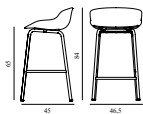

Hyg Barstool 65 cm Front Upholstery White & White Steel

Colli: 1
Size & Weight: H: 84 x VV: 46,5 x D: 45 x SH: 65 cm - 6 kg
Packing: Brown Box - H: 86 x L: 48,5 x D: 47 cm - 8 kg
Material: Shell: Polypropylene with PU foam and front upholstery. Legs: Powder coated steel, Upholstery: See price groups.
Production time: 5 weeks

709371 Group 1	SEK	Contract Price 4.684,00
709372 Group 2	SEK	Contract Price 4.740,00
709373 Group 3	SEK	Contract Price 4.912,00
709374 Group 4	SEK	Contract Price 5.028,00
709375 Group 5	SEK	Contract Price 5.256,00
709376 Group 6	SEK	Contract Price 5.828,00
709377 Group 7	SEK	Contract Price 6.000,00

25% Rabatt skall dras av angivna priser