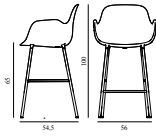

Form Bar Armchair 65 cm Steel

Colli:	1
Size & Weight:	H: 100 x W: 56 x D: 54,5 x SH: 65 cm - 6,4 kg
Packing:	Brown Box - H: 100 x L: 52,5 x D: 58 cm - 8,4 kg
Material:	Shell: Polypropylene, Legs: Powder coated steel
Production time:	2 weeks

25% Rabatt skall dras av angivna priser