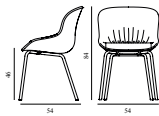

Hyg Comfort Chair Full Upholstery Olive Steel

Coll: 1
Size & Weight: H: 84 x W: 54 x D: 54 x SH: 46 cm - 7,5 kg
Packing: Brown Box - H: 86 x L: 57,5 x D: 56 cm
M3: 0,2769
Material: Shell: Polypropylene with PU foam and full upholstery. Legs: Powder Coated Steel, Upholstery: See price groups
Production time: 5 weeks

708691 Group 1	SEK	<i>Contract Price</i> 6.628,00
708692 Group 2	SEK	<i>Contract Price</i> 6.740,00
708693 Group 3	SEK	<i>Contract Price</i> 7.140,00
708694 Group 4	SEK	<i>Contract Price</i> 7.484,00
708695 Group 5	SEK	<i>Contract Price</i> 7.884,00
708696 Group 6	SEK	<i>Contract Price</i> 9.028,00
708697 Group 7	SEK	<i>Contract Price</i> 9.940,00

25% Rabatt skall dras av angivna priser