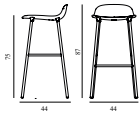

Form Barstool 75 cm Full Upholstery Bright Blue Steel

Colli: 1
Size & Weight: H: 87 x W: 44 x D: 44 x SH: 75 cm - 5 kg
Packing: Brown Box - H: 94,5 x L: 49,5 x D: 48,35 cm - 5 kg
Material: Shell: Polypropylene, PU Foam, Legs: Powder Coated Steel, Upholstery: See price groups.
Production time: 6 weeks

712681 Group 1	SEK	<i>Contract Price</i> 4.112,00
712682 Group 2	SEK	<i>Contract Price</i> 4.228,00
712683 Group 3	SEK	<i>Contract Price</i> 4.456,00
712684 Group 4	SEK	<i>Contract Price</i> 4.456,00
712685 Group 5	SEK	<i>Contract Price</i> 4.684,00
712686 Group 6	SEK	<i>Contract Price</i> 5.140,00
712687 Group 7	SEK	<i>Contract Price</i> 5.256,00

25% Rabatt skall dras av angivna priser