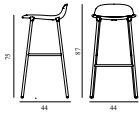

Form Barstool 75 cm Full Upholstery Light Grey Steel

Colli: 1
Size & Weight: H: 87 x W: 44 x D: 44 x SH: 75 cm - 5 kg
Packing: Brown Box - H: 94,5 x L: 49,5 x D: 48,35 cm - 5 kg
Material: Shell: Polypropylene, PU Foam, Legs: Powder Coated Steel, Upholstery: See price groups.
Production time: 6 weeks

712631 Group 1	SEK	<i>Contract Price</i> 4.112,00
712632 Group 2	SEK	<i>Contract Price</i> 4.228,00
712633 Group 3	SEK	<i>Contract Price</i> 4.456,00
712634 Group 4	SEK	<i>Contract Price</i> 4.456,00
712635 Group 5	SEK	<i>Contract Price</i> 4.684,00
712636 Group 6	SEK	<i>Contract Price</i> 5.140,00
712637 Group 7	SEK	<i>Contract Price</i> 5.256,00