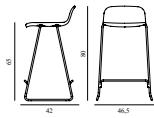

Just Barstool 65 cm w. Back Black Steel

Colli: 1
Size & Weight: H: 80 x W: 46,5 x D: 42 x SH: 65 cm - 6,8 kg
Packing: Brown Box - H: 106,4 x L: 50,7 x D: 48,7 cm - 29,8 kg
Material: Lacquered Oak Veneer or Painted and Lacquered Ash Veneer; Legs: Powder Coated Steel / Chrome
Production time: 2 weeks

Contract Price
SEK 2.800,00