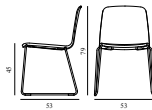

JUST CHAIR WOOD

Design: Iskos-Berlin, 2016
Duty Code: 9401690000
Made in: Poland
Construction: Just consists of a shell and legs made of oak veneer. Just chair is delivered assembled.
Maintenance: Clean with damp cloth.

Just Chair Oak

Colli: 2
Size & Weight: H: 80 x VV: 47,5 x D: 53,5 x SH: 45 cm - 5,5 kg
Packing: Brown Box - H: 94,45 x L: 67,7 x D: 57,7 cm - 14 kg
Material: Lacquered Oak Veneer.
Production time: 2 weeks

Contract Price
SEK 3.312,00

602071
Oak

Just Chair Black Oak

Colli: 2
Size & Weight: H: 80 x VV: 47,5 x D: 53,5 x SH: 45 cm - 5,5 kg
Packing: Brown Box - H: 94,45 x L: 67,7 x D: 57,7 cm - 14 kg
Material: Painted and Lacquered Oak Veneer.
Production time: 2 weeks

Contract Price
SEK 3.312,00

602072
Black Oak

JUST CHAIR STEEL

Design: Iskos-Berlin, 2014
Awards: Interior Innovation Award – Selection 2014, Germany
Duty Code: 9403601000
Made in: Poland
Construction: Just consists of a shell made of molded ash or oak veneer and a steel or chrome frame. The frame is mounted to the seat by slotting seamlessly into the millings underneath the shell. The chairs are stackable, up to 6 pcs. The chair is delivered assembled.
Maintenance: Clean with damp cloth.

Just Chair Black Steel

Colli: 1
Size & Weight: H: 79 x VV: 53 x D: 53 x SH: 45 cm - 6,3 kg
Packing: Brown Box - H: 94,4 x L: 67,7 x D: 57,7 cm - 30 kg
Material: Lacquered Ash Veneer, Lacquered Oak Veneer or Painted and Lacquered Ash Veneer; Legs: Powder Coated Steel.
Production time: 2 weeks

602065
Black Ash

Contract Price
SEK 2.340,00

602066
Ash

Contract Price
SEK 2.340,00

602559
Oak

Contract Price
SEK 2.340,00

25% Rabatt skall dras av angivna priser