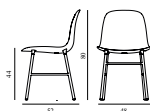

707665		<i>Contract Price</i>
Group 5	SEK	5.484,00

707666		<i>Contract Price</i>
Group 6	SEK	6.400,00

707667		<i>Contract Price</i>
Group 7	SEK	6.628,00

Form Chair Full Upholstery Blue Steel

Colli: 1
 Size & Weight: H: 80 x W: 48 x D: 52 x SH: 44 cm - 6 kg
 Packing: Brown Box - H: 89 x L: 56 x D: 56 cm (2 pcs) - 9 kg
 Material: Shell: Polypropylene, PU Foam, Legs: Powder Coated Steel, Upholstery: See price groups
 Production time: 6 weeks