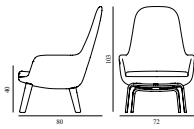

Era Lounge Chair High Walnut

Coll: I
Size & Weight: H: 103 x W: 72 x D: 80 x SH: 40 cm - 15,6 kg
Packing: Brown Box - H: 106,4 x L: 84,4 x D: 75,4 cm - 22,6 kg
Material: Shell: Hard Molded PU Foam w. Steel Reinforcement, Cushion: Soft Molded PU Foam, Legs: Walnut Veneer, Upholstery: See price groups.
Production time: 6 weeks

707101 Group 1	SEK	<i>Contract Price</i> 13.828,00
707102 Group 2	SEK	<i>Contract Price</i> 14.172,00
707103 Group 3	SEK	<i>Contract Price</i> 15.312,00
707104 Group 4	SEK	<i>Contract Price</i> 16.172,00
707105 Group 5	SEK	<i>Contract Price</i> 16.572,00
707106 Group 6	SEK	<i>Contract Price</i> 19.200,00
707107 Group 7	SEK	<i>Contract Price</i> 20.112,00

ERA LOUNGE CHAIR HIGH STEEL & CHROME

Design: Simon Legald, 2014
Awards: Red Dot Award 2016, Germany & German Design Award 2015 - "Special Mention", Germany
Duty Code: 94037000
Made in: Poland
Price Groups: 1) Oceanic, Aquarius
2) Synergy, Remix, Main Line Flax
3) Yoredale, Canvas
4) Steelcut Trio, City Velvet
5) Hallingdal, Fiord, Divina Melange, Divina MD, Divina
6) Zero, Vidar
7) Ultra Leather, Elle