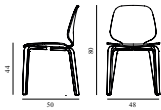

My Chair Front Upholstery Black		
Colli:	1	
Size & Weight:	H: 80 x W: 48 x D: 50 x SH: 44 cm - 6,6 kg	
Packing:	Brown Box - H: 100 x L: 54 x D: 67 cm - 9,6 kg	
Material:	Shell: Painted and Lacquered Ash Veneer; PU Foam and Front Upholstery; Legs: Painted and Lacquered Ash Veneer; Upholstery: See price groups.	
Production time:	6 weeks	
709871 Group 1	SEK	<i>Contract Price</i> 4.684,00
709872 Group 2	SEK	<i>Contract Price</i> 4.740,00
709873 Group 3	SEK	<i>Contract Price</i> 4.972,00
709874 Group 4	SEK	<i>Contract Price</i> 5.200,00
709875 Group 5	SEK	<i>Contract Price</i> 5.372,00
709876 Group 6	SEK	<i>Contract Price</i> 6.000,00
709877 Group 7	SEK	<i>Contract Price</i> 6.172,00

25% Rabatt skall dras av angivna priser