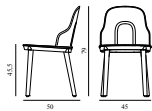

Allez Chair Oak

Colli: 1
Size & Weight: H: 79 x W: 45 x D: 50 x SH: 45,5 cm - 3,6 kg
Packing: Flat-packed: Brown Box - H: 50 x L: 44 x D: 15 cm - 3,6 kg - 0,033 m³ / Mounted: Brown Box - H: 64 x L: 47 x D: 91 cm (2 pcs)- 9,3 kg - 0,2737 m³
Material: Main body in polypropylene (PP). Seat available in polyamide (PA), molded wicker polypropylene (PP) or indoor or outdoor upholstery. Legs available in polypropylene (PP) or lacquered oak.
Color: Black, White, Grey, Warm grey, Park green
Production time: 2 weeks

Contract Price
2.456,00
SEK

	304050 Black		304051 White		304052 Grey		304053 Warm Grey
	304054 Park Green						

25% Rabatt skall dras av angivna priser