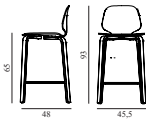

My Chair Barstool 65 cm Full Upholstery Walnut

Colli: 1
Size & Weight: H: 92,5 x W: 45,5 x D: 48 x SH: 65 cm - 6,3 kg
Packing: Brown Box - H: 97 x L: 55 x D: 50,5 cm - 9,1 kg
Material: Shell: Oak Veneer, PU Foam and Full Upholstery, Legs: Lacquered Walnut Veneer, Upholstery: See price groups.
Production time: 6 weeks

710151 Group 1	SEK	<i>Contract Price</i> 7.772,00
710152 Group 2	SEK	<i>Contract Price</i> 8.000,00
710153 Group 3	SEK	<i>Contract Price</i> 8.340,00
710154 Group 4	SEK	<i>Contract Price</i> 8.572,00
710155 Group 5	SEK	<i>Contract Price</i> 8.912,00
710156 Group 6	SEK	<i>Contract Price</i> 9.828,00
710157 Group 7	SEK	<i>Contract Price</i> 10.112,00