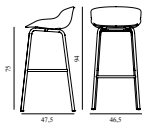

Hyg Barstool 75 cm Front Upholstery Olive & Olive Steel

Colli: 1
Size & Weight: H: 94 x W: 46,5 x D: 47,5 x SH: 75 cm - 6,2 kg
Packing: Brown Box - H: 96 x L: 49,5 x D: 48,5 cm - 8,2 kg
M3: 0,2305
Material: Shell: Polypropylene with PU foam and front upholstery. Legs: Powder coated steel, Upholstery: See price groups.
Production time: 5 weeks

709621 Group 1	SEK	<i>Contract Price</i> 4.684,00
709622 Group 2	SEK	<i>Contract Price</i> 4.740,00
709623 Group 3	SEK	<i>Contract Price</i> 4.912,00
709624 Group 4	SEK	<i>Contract Price</i> 5.028,00
709625 Group 5	SEK	<i>Contract Price</i> 5.256,00
709626 Group 6	SEK	<i>Contract Price</i> 5.828,00
709627 Group 7	SEK	<i>Contract Price</i> 6.000,00