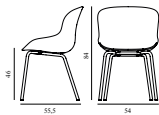

Hyg Chair Full Upholstery Black Steel		
Colli:	1	
Size & Weight:	H: 84 x W: 54 x D: 55,5 x SH: 46 cm - 7,5 kg	
Packing:	Brown Box - H: 86 x L: 57,5 x D: 56 cm - 9,9 kg	
Material:	Shell: Polypropylene with PU foam and full upholstery. Legs: Powder Coated Steel, Upholstery: See price groups	
Production time:	5 weeks	
708631 Group 1	SEK	<i>Contract Price</i> 6.056,00
708632 Group 2	SEK	<i>Contract Price</i> 6.172,00
708633 Group 3	SEK	<i>Contract Price</i> 6.340,00
708634 Group 4	SEK	<i>Contract Price</i> 6.856,00
708635 Group 5	SEK	<i>Contract Price</i> 7.200,00
708636 Group 6	SEK	<i>Contract Price</i> 8.340,00
708637 Group 7	SEK	<i>Contract Price</i> 9.312,00

25% Rabatt skall dras av angivna priser