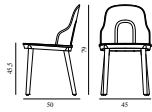

Contract Price 3.084,00			
SEK			
	304064 Black		304065 White
	304066 Grey		304067 Warm Grey
	304068 Park Green		

Allez Chair Upholstery Ultra Leather PP

Colli: 1
Size & Weight: H: 79 x W: 45 x D: 50 x SH: 45,5 cm - 3,8 kg
Packing: Flat-packed: Brown Box - H: 50 x L: 44 x D: 15 cm - 3,6 kg - 0,033 m³ / Mounted: Brown Box - H: 64 x L: 47 x D: 91 cm (2 pcs)- 9,3 kg - 0,2737 m³
Material: Main body in polypropylene (PP). Seat available in polyamide (PA), molded wicker polypropylene (PP) or indoor or outdoor upholstery. Legs available in polypropylene (PP) or lacquered oak.
Color: Black, White, Grey, Warm grey (not available in Park green)
Production time: 2 weeks

Contract Price
3.256,00
SEK

	304069 Black		304070 White		304071 Grey		304072 Warm Grey

ALLEZ CHAIR OAK

Design: Simon Legald, 2021
Duty Code: 9401690000
Made in: Denmark

Construction: The Allez chair is a knock-down component-based chair consisting of seven main components of a frame, a seat, a backrest and four legs. The chair is suitable for indoor or outdoor use and all parts are replaceable. The Allez chair is gas-injection molded using pure polypropylene (PP) and weighs only 3.6 kg. The seat is available in polyamide (PA) with a subtle cut-out, molded wicker in PP or with upholstery for indoor or outdoor. The legs are available in PP or lacquered oak. The Allez chair is delivered flat-packed or can be ordered assembled. Assembly manual included. The Allez chair meets European standards Level 2 (EN 16139:2013 and EN 1022:2005).

Maintenance: Clean with a damp cloth.