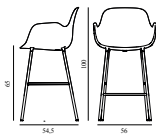

Form Bar Armchair 65 cm Full Upholstery Grey Steel

Colli: 1
Size & Weight: H: 100 x W: 56 x D: 54,5 x SH: 65 cm - 6,4 kg
Packing: Brown Box - H: 100 x L: 52,5 x D: 58 cm - 8,7 kg
Material: Shell: Polypropylene, PU Foam, Legs: Powder Coated Steel, Upholstery: See price groups.
Production time: 6 weeks

708261 Group 1	SEK	<i>Contract Price</i> 6.284,00
708262 Group 2	SEK	<i>Contract Price</i> 6.400,00
708263 Group 3	SEK	<i>Contract Price</i> 6.856,00
708264 Group 4	SEK	<i>Contract Price</i> 7.084,00
708265 Group 5	SEK	<i>Contract Price</i> 7.428,00
708266 Group 6	SEK	<i>Contract Price</i> 8.456,00
708267 Group 7	SEK	<i>Contract Price</i> 8.800,00