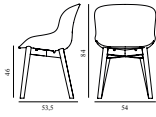

Hyg Chair Front Upholstery Sand & Black Oak		
Colli:	1	
Size & Weight:	H: 84 x W: 54 x D: 53,5 x SH: 46 cm - 7,6 kg	
Packing:	Brown Box - H: 86 x L: 57,5 x D: 56 cm - 9,1 kg	
Material:	Shell: Polypropylene with PU foam and front upholstery. Legs: Painted and lacquered oak, Upholstery: See price groups.	
Production time:	5 weeks	
708511 Group 1	SEK	<i>Contract Price</i> 5.600,00
708512 Group 2	SEK	<i>Contract Price</i> 5.712,00
708513 Group 3	SEK	<i>Contract Price</i> 5.940,00
708514 Group 4	SEK	<i>Contract Price</i> 6.112,00
708515 Group 5	SEK	<i>Contract Price</i> 6.340,00
708516 Group 6	SEK	<i>Contract Price</i> 6.972,00
708517 Group 7	SEK	<i>Contract Price</i> 7.200,00

HYG CHAIR FULL UPHOLSTERY WOOD

Design: Simon Legald, 2021
Duty Code: 9401610000
Made in: Denmark
Price Groups: 1) Oceanic, Aquarius
2) Synergy, Remix, Main Line Flax
3) Yoredale, Canvas
4) Steelcut Trio, City Velvet
5) Hallingdal, Fiord, Divina Melange, Divina MD, Divina
6) Zero, Vidar
7) Ultra Leather, Elle