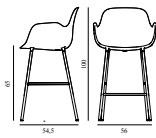

Form Bar Armchair 65 cm Full Upholstery Cream Steel

Colli: 1
Size & Weight: H: 100 x W: 56 x D: 54,5 x SH: 65 cm - 6,4 kg
Packing: Brown Box - H: 100 x L: 52,5 x D: 58 cm - 8,7 kg
Material: Shell: Polypropylene, PU Foam, Legs: Powder Coated Steel, Upholstery: See price groups.
Production time: 6 weeks

712591 Group 1	SEK	<i>Contract Price</i> 6.284,00
712592 Group 2	SEK	<i>Contract Price</i> 6.400,00
712593 Group 3	SEK	<i>Contract Price</i> 6.856,00
712594 Group 4	SEK	<i>Contract Price</i> 7.084,00
712595 Group 5	SEK	<i>Contract Price</i> 7.428,00
712596 Group 6	SEK	<i>Contract Price</i> 8.456,00
712597 Group 7	SEK	<i>Contract Price</i> 8.800,00