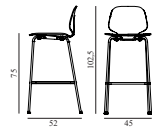

My Chair Barstool 75 cm Chrome & Walnut

Colli: 1
Size & Weight: H: 102,5 x W: 45 x D: 52 x SH: 75 cm - 6,4 kg
Packing: Brown Box - H: 108 x L: 55 x D: 50,5 cm
Material: Shell: Lacquered Walnut Veneer, Legs: Chrome
Production time: 4 weeks

SEK Contract Price
4.912,00