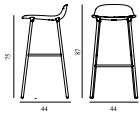

Form Barstool 75 cm Full Upholstery White Steel

Colli: 1
Size & Weight: H: 87 x W: 44 x D: 44 x SH: 75 cm - 5 kg
Packing: Brown Box - H: 94,5 x L: 49,5 x D: 48,35 cm - 5 kg
Material: Shell: Polypropylene, PU Foam, Legs: Powder Coated Steel, Upholstery: See price groups.
Production time: 6 weeks

708111 Group 1	SEK	<i>Contract Price</i> 4.112,00
708112 Group 2	SEK	<i>Contract Price</i> 4.228,00
708113 Group 3	SEK	<i>Contract Price</i> 4.456,00
708114 Group 4	SEK	<i>Contract Price</i> 4.456,00
708115 Group 5	SEK	<i>Contract Price</i> 4.684,00
708116 Group 6	SEK	<i>Contract Price</i> 5.140,00
708117 Group 7	SEK	<i>Contract Price</i> 5.256,00

25% Rabatt skall dras av angivna priser