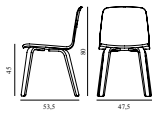

Just Chair Black Oak

Colli: 2
Size & Weight: H: 80 x VV: 47,5 x D: 53,5 x SH: 45 cm - 5,5 kg
Packing: Brown Box - H: 94,45 x L: 67,7 x D: 57,7 cm - 14 kg
Material: Painted and Lacquered Oak Veneer.
Production time: 2 weeks

Contract Price
SEK 3.312,00