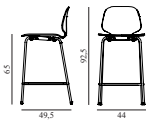

My Chair Barstool 65 cm Black Steel & Black

Collis: 1
Size & Weight: H: 92,5 x W: 44 x D: 49,5 x SH: 65 cm - 6 kg
Packing: Brown Box - H: 97 x L: 55 x D: 50,5 cm
Material: Shell: Painted and Lacquered Ash Veneer, Legs: Powder Coated Steel
Production time: 4 weeks

SEK *Contract Price*
4.000,00