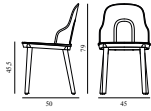

Contract Price
 SEK 3.312,00

304073
 Black

304074
 Grey

304075
 Warm Grey

304076
 Park Green

25% Rabatt skall dras av angivna priser

Allez Chair Upholstery Canvas Oak

Colli: 1
Size & Weight: H: 79 x W: 45 x D: 50 x SH: 45,5 cm - 3,8 kg
Packing: Flat-packed: Brown Box - H: 50 x L: 44 x D: 15 cm - 3,6 kg - 0,033 m³ / Mounted: Brown Box - H: 64 x L: 47 x D: 91 cm (2 pcs)- 9,3 kg - 0,2737 m³
Material: Main body in polypropylene (PP). Seat available in polyamide (PA), molded wicker polypropylene (PP) or indoor or outdoor upholstery. Legs available in polypropylene (PP) or lacquered oak.
Color: Black, White, Grey, Warm grey, Park green
Production time: 2 weeks

25% Rabatt skall dras av angivna priser

				Contract Price 3.600,00			
SEK							
	304077 Black		304078 White		304079 Grey		304080 Warm Grey
	304081 Park Green						

Allez Chair Upholstery Ultra Leather Oak							
Colli:	1						
Size & Weight:	H: 79 x W: 45 x D: 50 x SH: 45,5 cm - 3,8 kg						
Packing:	Flat-packed: Brown Box - H: 50 x L: 44 x D: 15 cm - 3,6 kg - 0,033 m ³ / Mounted: Brown Box - H: 64 x L: 47 x D: 91 cm (2 pcs) - 9,3 kg - 0,2737 m ³						
Material:	Main body in polypropylene (PP). Seat available in polyamide (PA), molded wicker polypropylene (PP) or indoor or outdoor upholstery. Legs available in polypropylene (PP) or lacquered oak.						
Color:	Black, White, Grey, Warm grey (not available in Park green)						
Production time:	2 weeks						
				Contract Price 3.940,00			
SEK							
	304082 Black		304083 White		304084 Grey		304085 Warm Grey