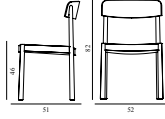

Maintenance: Frame: Clean with damp cloth.

Timb Chair

Colli: 1
 Size & Weight: H: 82 x W: 52 x D: 51 x SH: 46 cm - 6,1 kg
 Packing: Brown Box - H: 85 x L: 63 x D: 62 cm (2 pcs) - 8,5 kg
 M3: 0,332
 Material: Frame: Painted and lacquered ash. Seat and back: Painted and lacquered ash veneer.