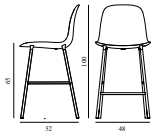

Form Bar Chair 65 cm Full Upholstery White Steel

Colli: 1
Size & Weight: H: 100 x W: 48 x D: 52 x SH: 65 cm - 5,6 kg
Packing: Brown Box - H: 100 x L: 50 x D: 52,5 cm - 7,9 kg
Material: Shell: Polypropylene, PU Foam, Legs: Powder Coated Steel, Upholstery: See price groups.
Production time: 6 weeks

708191 Group 1	SEK	<i>Contract Price</i> 5.256,00
708192 Group 2	SEK	<i>Contract Price</i> 5.256,00
708193 Group 3	SEK	<i>Contract Price</i> 5.712,00
708194 Group 4	SEK	<i>Contract Price</i> 5.828,00
708195 Group 5	SEK	<i>Contract Price</i> 6.172,00
708196 Group 6	SEK	<i>Contract Price</i> 7.084,00
708197 Group 7	SEK	<i>Contract Price</i> 7.312,00

25% Rabatt skall dras av angivna priser