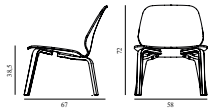

My Chair Lounge Front Upholstery Black

Colli: 1
Size & Weight: H: 72 x W: 58 x D: 67 x SH: 38,5 cm - 8,9 kg
Packing: Brown Box - H: 76,5 x L: 67 x D: 62,5 cm - 11,9 kg
Material: Shell: Painted and Lacquered Ash Veneer; PU Foam and Front Upholstery; Legs: Painted and Lacquered Ash Veneer; Upholstery: See price groups.
Production time: 6 weeks

710011 Group 1	SEK	<i>Contract Price</i> 6.684,00
710012 Group 2	SEK	<i>Contract Price</i> 6.856,00
710013 Group 3	SEK	<i>Contract Price</i> 6.972,00
710014 Group 4	SEK	<i>Contract Price</i> 7.256,00
710015 Group 5	SEK	<i>Contract Price</i> 7.428,00
710016 Group 6	SEK	<i>Contract Price</i> 8.000,00
710017 Group 7	SEK	<i>Contract Price</i> 8.284,00

25% Rabatt skall dras av angivna priser