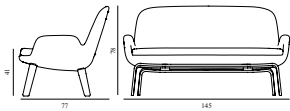

Era Sofa Walnut		
Colli:	1	
Size & Weight:	H: 78 x W: 145 x D: 77 x SH: 41 cm - 27,2 kg	
Packing:	Brown Box - H: 86,5 x L: 150,5 x D: 88,5 cm - 41,8 kg	
Material:	Shell: Hard Molded PU Foam w. Steel Reinforcement, Cushion: Soft Molded PU Foam, Legs: Walnut Veneer, Upholstery: See price groups	
Production time:	6 weeks	
707171 Group 1	SEK	<i>Contract Price</i> 26.972,00
707172 Group 2	SEK	<i>Contract Price</i> 27.428,00
707173 Group 3	SEK	<i>Contract Price</i> 29.372,00
707174 Group 4	SEK	<i>Contract Price</i> 29.940,00
707175 Group 5	SEK	<i>Contract Price</i> 31.200,00
707176 Group 6	SEK	<i>Contract Price</i> 35.312,00
707177 Group 7	SEK	<i>Contract Price</i> 40.228,00

25% Rabatt skall dras av angivna priser