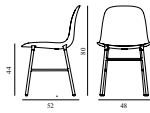

Form Chair Full Upholstery Bright Red Steel		
Colli:	1	
Size & Weight:	H: 80 x W: 48 x D: 52 x SH: 44 cm - 6 kg	
Packing:	Brown Box - H: 89 x L: 56 x D: 56 cm (2 pcs) - 9 kg	
Material:	Shell: Polypropylene, PU Foam, Legs: Powder Coated Steel, Upholstery: See price groups	
Production time:	6 weeks	
712371 Group 1	SEK	<i>Contract Price</i> 4.572,00
712372 Group 2	SEK	<i>Contract Price</i> 4.572,00
712373 Group 3	SEK	<i>Contract Price</i> 5.028,00
712374 Group 4	SEK	<i>Contract Price</i> 5.140,00
712375 Group 5	SEK	<i>Contract Price</i> 5.484,00
712376 Group 6	SEK	<i>Contract Price</i> 6.400,00
712377 Group 7	SEK	<i>Contract Price</i> 6.628,00