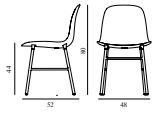

FORM CHAIR STEEL

Design: Simon Legald, 2014
Awards: German Design Award 2016, Germany - "Special Mention" & IF Product Design Award 2016, Germany
Duty Code: 9401790000
Made in: Denmark
Construction: The shell is made of high-quality polypropylene (PP) and has been molded using one single injection, ensuring an extremely strong construction with the finest surface possible. The molded connectors match the legs in color, creating a seamless transition from legs to shell. Form is delivered assembled.
Maintenance: Clean with damp cloth.

Form Chair Steel

Collis: 1
Size & Weight: H: 80 x W: 48 x D: 52 x SH: 44 cm - 5 kg
Packing: Brown Box - H: 97,3 x L: 51 x D: 60 cm (2 pcs) - 12,5 kg
Material: Shell: Polypropylene, Legs: Powder Coated Steel.
Production time: 2 weeks

Contract Price
SEK 2.340,00

	602810 White
	602811 Grey
	602812 Black
	602813 Blue
	602814 Green
	602815 Red
	608791 Light Grey
	608792 Warm Grey
	608793 Cream
	608794 Brown
	608795 Bright Red
	608796 Bright Blue

25% Rabatt skall dras av angivna priser