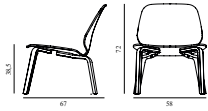

My Chair Lounge Black

Colli: 1
Size & Weight: H: 72 x W: 58 x D: 67 x SH: 38,5 cm - 7,9 kg
Packing: Brown Box - H: 76,5 x L: 67 x D: 62,5 cm - 11,1 kg
Material: Shell and Legs: Painted and Lacquered Ash Veneer
Production time: 4 weeks

Contract Price
SEK 3.712,00