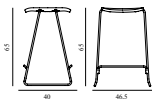

Just Barstool 65 cm Full Upholstery Chrome

Colli: 1
Size & Weight: H: 65 x VV: 46,5 x D: 40 x SH: 65 cm - 6,3 kg
Packing: Brown Box - H: 1000 x L: 500 x D: 500 cm
Material: Shell: Lacquered Oak Veneer, Legs: Chrome, Upholstery: See price groups.
Production time: 6 weeks

709791 Group 1	SEK	<i>Contract Price</i> 6.172,00
709792 Group 2	SEK	<i>Contract Price</i> 6.284,00
709793 Group 3	SEK	<i>Contract Price</i> 6.340,00
709794 Group 4	SEK	<i>Contract Price</i> 6.512,00
709795 Group 5	SEK	<i>Contract Price</i> 6.684,00
709796 Group 6	SEK	<i>Contract Price</i> 7.084,00
709797 Group 7	SEK	<i>Contract Price</i> 7.256,00

25% Rabatt skall dras av angivna priser