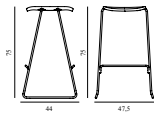

Just Barstool 75 cm Black Steel

Colli: 1
Size & Weight: H: 75 x W: 47,5 x D: 44 x SH: 75 cm - 6,6 kg
Packing: Brown Box - H: 101,4 x L: 50,75 l x D: 50,7 cm - 29,2 kg
Material: Lacquered Oak Veneer or Painted and Lacquered Ash Veneer, Legs: Powder Coated Steel / Chrome.
Production time: 2 weeks

Contract Price
SEK 2.800,00