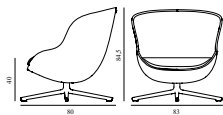

Hyg Lounge Chair Low Swivel Black Alu

Size & Weight: H: 84,5 x W: 83 x D: 80 x SH: 40 cm - 18,8 kg
Material: Shell: Hard Molded PU Foam w. Steel Reinforcement, Cushion: Soft Molded PU Foam, Legs: Powder coated aluminum, Upholstery: See price groups
Production time: 6 weeks

709181 Group 1	SEK	<i>Contract Price</i> 15.372,00
709182 Group 2	SEK	<i>Contract Price</i> 15.884,00
709183 Group 3	SEK	<i>Contract Price</i> 16.972,00
709184 Group 4	SEK	<i>Contract Price</i> 17.772,00
709185 Group 5	SEK	<i>Contract Price</i> 18.740,00
709186 Group 6	SEK	<i>Contract Price</i> 21.600,00
709187 Group 7	SEK	<i>Contract Price</i> 23.312,00

25% Rabatt skall dras av angivna priser