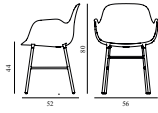

Form Armchair Brass

Colli: 1
Size & Weight: H: 80 x W: 56 x D: 52 x SH: 44 cm - 7 kg
Packing: Brown Box - H: 81,5 x L: 54 x D: 54 cm - 8,2 kg
Material: Shell: Polypropylene, Legs: Brass Plated Steel.
Production time: 2 weeks

Contract Price
SEK 3.256,00

	1400912 White
	1400913 Grey
	1400914 Black
	1400915 Blue
	1400916 Green
	1400917 Red
	608881 Light Grey
	608882 Warm Grey
	608883 Cream
	608884 Brown
	608885 Bright Red
	608886 Bright Blue

25% Rabatt skall dras av angivna priser