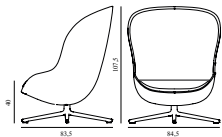

Hyg Lounge Chair High Swivel Black Alu

Colli: 1
Size & Weight: H: 107,5 x W: 84,5 x D: 83,5 x SH: 40 cm - 20,8 kg
Packing: Brown Box - H: 115 x L: 92 x D: 88 cm - 27,2 kg
Material: Shell: Hard Molded PU Foam w. Steel Reinforcement, Cushion: Soft Molded PU Foam, Legs: Powder coated aluminum, Upholstery: See price groups
Production time: 6 weeks

709221 Group 1	SEK	<i>Contract Price</i> 16.800,00
709222 Group 2	SEK	<i>Contract Price</i> 17.428,00
709223 Group 3	SEK	<i>Contract Price</i> 18.572,00
709224 Group 4	SEK	<i>Contract Price</i> 19.428,00
709225 Group 5	SEK	<i>Contract Price</i> 20.456,00
709226 Group 6	SEK	<i>Contract Price</i> 23.540,00
709227 Group 7	SEK	<i>Contract Price</i> 26.056,00

25% Rabatt skall dras av angivna priser