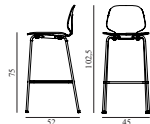

My Chair Barstool 75 cm Front Upholstery Chrome & Walnut

Colli: 1
Size & Weight: H: 102,5 x W: 45 x D: 52 x SH: 75 cm - 7,2 kg
Packing: Brown Box - H: 108 x L: 55 x D: 50,5 cm
Material: Shell: Lacquered Walnut Veneer, PU Foam and Front Upholstery, Legs: Chrome, Upholstery: See price groups.
Production time: 6 weeks

710231 Group 1	SEK	<i>Contract Price</i> 6.628,00
710232 Group 2	SEK	<i>Contract Price</i> 6.740,00
710233 Group 3	SEK	<i>Contract Price</i> 6.912,00
710234 Group 4	SEK	<i>Contract Price</i> 7.028,00
710235 Group 5	SEK	<i>Contract Price</i> 7.200,00
710236 Group 6	SEK	<i>Contract Price</i> 7.712,00
710237 Group 7	SEK	<i>Contract Price</i> 7.884,00

25% Rabatt skall dras av angivna priser