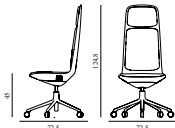

Off Chair High 5W Gas Lift Black Alu With Cushion

Coll: 1
Size & Weight: H: 124,8 x W: 72,5 x D: 72,5 x SH: 45 cm - 16,5 kg
Packing: Brown Box - H: 134 x L: 69 x D: 72 cm - 17,5 kg
M3: 0,6657
Material: Seat: Rigid PU foam and full upholstery with a steel reinforcement structure inside, Legs and armrests: Black powder coated aluminum with five wheels, Cushion: Veneer and PU foam, Upholstery: See price groups.
Production time: 5 weeks

710561 Group 1	SEK	Contract Price 15.140,00
710562 Group 2	SEK	Contract Price 15.428,00
710563 Group 3	SEK	Contract Price 16.228,00
710564 Group 4	SEK	Contract Price 16.856,00
710565 Group 5	SEK	Contract Price 17.656,00
710566 Group 6	SEK	Contract Price 19.772,00
710567 Group 7	SEK	Contract Price 21.140,00

25% Rabatt skall dras av angivna priser