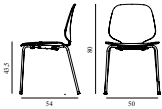

MY CHAIR CHROME & STEEL

Design: Nicholai Wiig Hansen, 2013
Awards: Interior Innovation Award – Winner 2014, Germany
Duty Code: 9401790000
Made in: Lithuania
Construction: My Chair consists of a shell made in molded walnut, oak or a painted ash veneer version. Comes with legs in chrome, powder coated steel or molded walnut, oak or painted ash veneer. The rubber pieces between the shell and the legs, as well as the plastic parts underneath the ends of the legs, are specially designed for Normann Copenhagen for My Chair. My Chair with chrome and steel legs are stackable - up to 6 pcs. The chair is delivered assembled. Load capacity: Max. 150 kg dynamic weight. Seat Depth: 42 cm.
Maintenance: Clean with damp cloth.

My Chair Chrome & Oak

Colli: 1
Size & Weight: H: 80 x W: 50 x D: 54 x SH: 43,5 cm - 6 kg
Packing: Brown Box - H: 100 x L: 54 x D: 67 cm (2 pcs)
Material: Shell: Lacquered Oak Veneer, Legs: Chrome
Production time: 4 weeks

SEK *Contract Price*
3.428,00