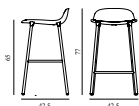

Form Barstool 65 cm Full Upholstery White Steel		
Colli:	1	
Size & Weight:	H: 77 x W: 42,5 x D: 42,5 x SH: 65 cm - 4,5 kg	
Packing:	Brown Box - H: 92,5 x L: 48,5 x D: 49 cm - 7 kg	
Material:	Shell: Polypropylene, PU Foam, Legs: Powder Coated Steel, Upholstery: See price groups.	
Production time:	6 weeks	
708001 Group 1	SEK	<i>Contract Price</i> 4.112,00
708002 Group 2	SEK	<i>Contract Price</i> 4.228,00
708003 Group 3	SEK	<i>Contract Price</i> 4.456,00
708004 Group 4	SEK	<i>Contract Price</i> 4.456,00
708005 Group 5	SEK	<i>Contract Price</i> 4.684,00
708006 Group 6	SEK	<i>Contract Price</i> 5.140,00
708007 Group 7	SEK	<i>Contract Price</i> 5.256,00

25% Rabatt skall dras av angivna priser