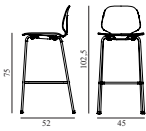

My Chair Barstool 75 cm Full Upholstery Black Steel

Colli: 1
Size & Weight: H: 102,5 x W: 45,5 x D: 52 x SH: 75 cm - 7,4 kg
Packing: Brown Box - H: 108 x L: 55 x D: 50,5 cm - 10,6 kg
Material: Shell: Oak Veneer, PU Foam and Full Upholstery, Legs: Powder Coated Steel, Upholstery: See price groups.
Production time: 6 weeks

710321 Group 1	SEK	<i>Contract Price</i> 6.056,00
710322 Group 2	SEK	<i>Contract Price</i> 6.228,00
710323 Group 3	SEK	<i>Contract Price</i> 6.572,00
710324 Group 4	SEK	<i>Contract Price</i> 6.800,00
710325 Group 5	SEK	<i>Contract Price</i> 7.140,00
710326 Group 6	SEK	<i>Contract Price</i> 8.056,00
710327 Group 7	SEK	<i>Contract Price</i> 8.340,00

MY CHAIR GLIDES

Duty Code: 9401999090

Construction: Different types of flooring require different types of glides.

Maintenance: We recommend to check the glides every 3-6 months. If worn down, please replace.

My Chair & Barstool Glides			
	900094 PE for steel / Black / 4pcs	SEK	<i>Contract Price</i> 12,00
	900095 PE for steel w. felt / Black / 4pcs	SEK	<i>Contract Price</i> 16,00
	900096 PE for wood / Black / 4pcs	SEK	<i>Contract Price</i> 16,00
	900097 PE for wood w. felt / Black / 4pcs	SEK	<i>Contract Price</i> 36,00

MY CHAIR LINK

Design: Simon Legald, 2017

Duty Code: 9401999090

My Chair Link		SEK	<i>Contract Price</i>
	900098 Black		

25% Rabatt skall dras av angivna priser