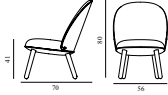

ACE LOUNGE CHAIR WOOD

Design: Hans Hornemann, 2016
Awards: German Design Award 2017, Germany & IF Design Award 2017, Germany
Duty Code: 9401610000
Made in: Lithuania
Price Groups: 1) Oceanic, Aquarius
2) Synergy, Remix, Main Line Flax
3) Yoredale, Canvas
4) Steelcut Trio, City Velvet
5) Hallingdal, Fiord, Divina Melange, Divina MD, Divina
6) Zero, Vidar
7) Ultra Leather, Elle

Ace Lounge Chair Oak

Colli: 1
Size & Weight: H: 80 x W: 56 x D: 70 x SH: 41 cm - 10,4 kg
Packing: Brown Box - H: 62 x L: 62 x D: 61 cm - 12,8 kg
Material: Shell: Veneer, PU Foam, Steel reinforcement, Legs: Oak, Upholstery: See price groups
Production time: 6 weeks

707341 Group 1	SEK	<i>Contract Price</i> 7.712,00
707342 Group 2	SEK	<i>Contract Price</i> 8.000,00
707343 Group 3	SEK	<i>Contract Price</i> 8.456,00
707344 Group 4	SEK	<i>Contract Price</i> 8.800,00
707345 Group 5	SEK	<i>Contract Price</i> 9.256,00
707346 Group 6	SEK	<i>Contract Price</i> 10.512,00
707347 Group 7	SEK	<i>Contract Price</i> 11.656,00