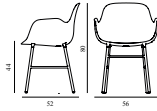

Form Armchair Full Upholstery White Steel

Colli: 1
Size & Weight: H: 80 x W: 56 x D: 52 x SH: 44 cm - 8 kg
Packing: Brown Box - H: 90 x L: 55,5 x D: 56,5 cm - 11 kg
Material: Shell: Polypropylene, PU Foam, Legs: Powder Coated Steel, Upholstery: See price groups
Production time: 6 weeks

707771 Group 1	SEK	<i>Contract Price</i> 5.828,00
707772 Group 2	SEK	<i>Contract Price</i> 5.940,00
707773 Group 3	SEK	<i>Contract Price</i> 6.400,00
707774 Group 4	SEK	<i>Contract Price</i> 6.512,00
707775 Group 5	SEK	<i>Contract Price</i> 6.856,00
707776 Group 6	SEK	<i>Contract Price</i> 8.000,00
707777 Group 7	SEK	<i>Contract Price</i> 8.340,00

25% Rabatt skall dras av angivna priser