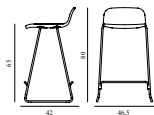

Just Barstool 65 cm w. back Full Upholstery Chrome

Colli: 1
Size & Weight: H: 80 x VV: 46,5 x D: 42 x SH: 65 cm - 6,4 kg
Packing: Brown Box - H: 1150 x L: 520 x D: 500 cm
Material: Shell: Lacquered Oak Veneer, Legs: Chrome, Upholstery: See price groups.
Production time: 6 weeks

709801 Group 1	SEK	<i>Contract Price</i> 7.200,00
709802 Group 2	SEK	<i>Contract Price</i> 7.256,00
709803 Group 3	SEK	<i>Contract Price</i> 7.484,00
709804 Group 4	SEK	<i>Contract Price</i> 7.540,00
709805 Group 5	SEK	<i>Contract Price</i> 7.656,00
709806 Group 6	SEK	<i>Contract Price</i> 8.112,00
709807 Group 7	SEK	<i>Contract Price</i> 8.228,00

25% Rabatt skall dras av angivna priser