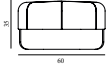

Circus Pouf Duo Large	
Colli:	I
Size & Weight:	H: 35 x W: 65 x D: 65 cm - 12 kg
Packing:	Brown Box - H: 40 x L: 70 x D: 70 cm - 14 kg
Material:	Textile: Kvadrat Canvas 90% new wool worsted, 10% nylon. Kvadrat Vidar 94% new wool 6% nylon. HR Foam
	Contract Price SEK 8.684,00
	605818 Sand
	605819 Black
	605820 Rose
	605821 Orange
	605822 Green
	605823 Blue
	605824 Yellow
	605825 Light Blue

25% Rabatt skall dras av angivna priser