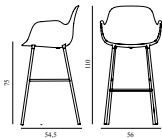

Form Bar Armchair 75 cm Full Upholstery White Steel

Colli: 1
Size & Weight: H: 110 x W: 56 x D: 54,5 x SH: 75 cm - 6,6 kg
Packing: Brown Box - H: 110 x L: 56 x D: 58 cm - 8,9 kg
Material: Shell: Polypropylene, PU Foam, Legs: Powder Coated Steel, Upholstery: See price groups.
Production time: 6 weeks

708371 Group 1	SEK	<i>Contract Price</i> 6.284,00
708372 Group 2	SEK	<i>Contract Price</i> 6.400,00
708373 Group 3	SEK	<i>Contract Price</i> 6.856,00
708374 Group 4	SEK	<i>Contract Price</i> 7.084,00
708375 Group 5	SEK	<i>Contract Price</i> 7.428,00
708376 Group 6	SEK	<i>Contract Price</i> 8.456,00
708377 Group 7	SEK	<i>Contract Price</i> 8.800,00

25% Rabatt skall dras av angivna priser