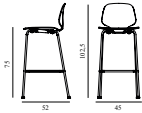

Maintenance: Clean with damp cloth.

My Chair Barstool 75 cm Chrome & Oak

Colli: 1
 Size & Weight: H: 102,5 x W: 45 x D: 52 x SH: 75 cm - 6,4 kg
 Packing: Brown Box - H: 108 x L: 55 x D: 50,5 cm
 Material: Shell: Lacquered Oak Veneer, Legs: Chrome
 Production time: 4 weeks