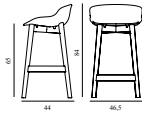

Hyg Barstool 65 cm Front Upholstery Olive & Oak

Coll: 1
Size & Weight: H: 84 x W: 46,5 x D: 44 x SH: 65 cm - 5,4 kg
Packing: Brown Box - H: 86 x L: 48,5 x D: 47 cm - 7,4 kg
M3: 0,196
Material: Shell: Polypropylene with PU foam and front upholstery. Legs: Lacquered oak, Upholstery: See price groups.
Production time: 5 weeks

709281 Group 1	SEK	<i>Contract Price</i> 5.372,00
709282 Group 2	SEK	<i>Contract Price</i> 5.428,00
709283 Group 3	SEK	<i>Contract Price</i> 5.600,00
709284 Group 4	SEK	<i>Contract Price</i> 5.772,00
709285 Group 5	SEK	<i>Contract Price</i> 5.940,00
709286 Group 6	SEK	<i>Contract Price</i> 6.512,00
709287 Group 7	SEK	<i>Contract Price</i> 6.684,00

25% Rabatt skall dras av angivna priser