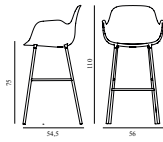

Form Bar Armchair 75 cm Full Upholstery Bright Red Steel

Colli: 1
Size & Weight: H: 110 x W: 56 x D: 54,5 x SH: 75 cm - 6,6 kg
Packing: Brown Box - H: 110 x L: 56 x D: 58 cm - 8,9 kg
Material: Shell: Polypropylene, PU Foam, Legs: Powder Coated Steel, Upholstery: See price groups.
Production time: 6 weeks

712791 Group 1	SEK	<i>Contract Price</i> 6.284,00
712792 Group 2	SEK	<i>Contract Price</i> 6.400,00
712793 Group 3	SEK	<i>Contract Price</i> 6.856,00
712794 Group 4	SEK	<i>Contract Price</i> 7.084,00
712795 Group 5	SEK	<i>Contract Price</i> 7.428,00
712796 Group 6	SEK	<i>Contract Price</i> 8.456,00
712797 Group 7	SEK	<i>Contract Price</i> 8.800,00