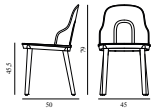

Contract Price 3.600,00			
SEK							
	304077 Black		304078 White		304079 Grey		304080 Warm Grey
	304081 Park Green						

Allez Chair Upholstery Ultra Leather Oak							
Colli:	1						
Size & Weight:	H: 79 x W: 45 x D: 50 x SH: 45,5 cm - 3,8 kg						
Packing:	Flat-packed: Brown Box - H: 50 x L: 44 x D: 15 cm - 3,6 kg - 0,033 m³ / Mounted: Brown Box - H: 64 x L: 47 x D: 91 cm (2 pcs) - 9,3 kg - 0,2737 m³						
Material:	Main body in polypropylene (PP). Seat available in polyamide (PA), molded wicker polypropylene (PP) or indoor or outdoor upholstery. Legs available in polypropylene (PP) or lacquered oak.						
Color:	Black, White, Grey, Warm grey (not available in Park green)						
Production time:	2 weeks						
				Contract Price 3.940,00			
SEK							
	304082 Black		304083 White		304084 Grey		304085 Warm Grey

25% Rabatt skall dras av angivna priser