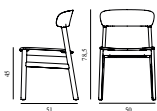

HERIT CHAIR

Design: Simon Legald, 2018
Duty Code: 9401690000
Made in: Denmark
Construction: The polypropylene (PP) parts are molded and injected with a core of foam. This innovative, patented technique enables large variations in thickness without the polypropylene subsiding. Legs are made of solid wood. Herit comes assembled.
Maintenance: Clean with damp cloth.

Herit Chair Oak

Colli: 1
Size & Weight: H: 78,5 x W: 50 x D: 51 x SH: 45 cm - 6,2 kg
Packing: Brown Box - H: 96 x L: 70 x D: 53 cm (2 pcs) - 15,2 kg
Material: Shell: Polypropylene, Legs: Oak
Production time: 2 weeks

SEK *Contract Price*
4.340,00

	1401000 White		1401001 Grey		1401002 Black		1401003 Sand
	1401004 Dusty Green						

25% Rabatt skall dras av angivna priser