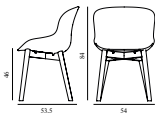

HYG CHAIR WOOD

Design: Simon Legald, 2021
Duty Code: 9401690000
Made in: Denmark

Construction: A shell of high-strength polypropylene is mounted with four screws and cups to a wooden base. The Hyg chair wood is available with front or full upholstery following the shell color. The Hyg chair wood is delivered fully assembled.

Maintenance: Polypropylene shell: Clean with a damp cloth. Textile: Clean with textile or upholstery cleaner. Leather: Clean with a damp cloth. Use warm water with soap flakes. Frequent vacuuming with a soft fitting is recommended for both textile and leather to preserve color and appearance.

Hyg Chair Oak

Colli: 1
Size & Weight: H: 84 x VV: 54 x D: 53,5 x SH: 46 cm - 7,4 kg
Packing: Brown Box - H: 86 x L: 57,5 x D: 56 cm - 8,9 kg
M3: 0,2769
Material: Shell: Polypropylene. Legs: Lacquered oak.
Production time: 2 weeks

Contract Price
SEK 3.484,00

	604462 White		604463 Grey		604464 Black		604465 Olive
	604466 Sand						

25% Rabatt skall dras av angivna priser