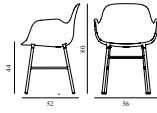

Form Armchair Full Upholstery Black Steel

Colli: 1
Size & Weight: H: 80 x W: 56 x D: 52 x SH: 44 cm - 8 kg
Packing: Brown Box - H: 90 x L: 55,5 x D: 56,5 cm - 11 kg
Material: Shell: Polypropylene, PU Foam, Legs: Powder Coated Steel, Upholstery: See price groups
Production time: 6 weeks

707761 Group 1	SEK	<i>Contract Price</i> 5.828,00
707762 Group 2	SEK	<i>Contract Price</i> 5.940,00
707763 Group 3	SEK	<i>Contract Price</i> 6.400,00
707764 Group 4	SEK	<i>Contract Price</i> 6.512,00
707765 Group 5	SEK	<i>Contract Price</i> 6.856,00
707766 Group 6	SEK	<i>Contract Price</i> 8.000,00
707767 Group 7	SEK	<i>Contract Price</i> 8.340,00