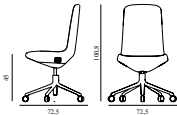

Off Chair Low 5W Gas Lift Black Alu

Colli: 1
Size & Weight: H: 100,8 x W: 72,5 x D: 72,5 x SH: 45 cm - 14 kg
Packing: Brown Box - H: 110 x L: 69 x D: 72 cm - 15 kg
M3: 0,5465
Material: Seat: Rigid PU foam and full upholstery with a steel reinforcement structure inside. Legs and armrests: Black powder coated aluminum with five wheels, Upholstery: See price groups.
Production time: 5 weeks

710381 Group 1	SEK	<i>Contract Price</i> 12.000,00
710382 Group 2	SEK	<i>Contract Price</i> 12.172,00
710383 Group 3	SEK	<i>Contract Price</i> 12.572,00
710384 Group 4	SEK	<i>Contract Price</i> 12.912,00
710385 Group 5	SEK	<i>Contract Price</i> 13.372,00
710386 Group 6	SEK	<i>Contract Price</i> 14.512,00
710387 Group 7	SEK	<i>Contract Price</i> 15.484,00

25% Rabatt skall dras av angivna priser