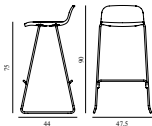

Just Barstool 75 cm w. back Full Upholstery Chrome

Colli: 1
Size & Weight: H: 90 x VV: 47,5 x D: 44 x SH: 75 cm - 7 kg
Packing: Brown Box - H: 1150 x L: 520 x D: 500 cm
Material: Shell: Lacquered Oak Veneer, Legs: Chrome, Upholstery: See price groups.
Production time: 6 weeks

709841 Group 1	SEK	<i>Contract Price</i> 7.256,00
709842 Group 2	SEK	<i>Contract Price</i> 7.484,00
709843 Group 3	SEK	<i>Contract Price</i> 7.540,00
709844 Group 4	SEK	<i>Contract Price</i> 7.540,00
709845 Group 5	SEK	<i>Contract Price</i> 7.656,00
709846 Group 6	SEK	<i>Contract Price</i> 8.112,00
709847 Group 7	SEK	<i>Contract Price</i> 8.228,00

25% Rabatt skall dras av angivna priser