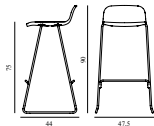

Just Barstool 75 cm w. Back Black Steel

Colli: 1
Size & Weight: H: 90 x W: 47,5 x D: 44 x SH: 75 cm - 7 kg
Packing: Brown Box - H: 116,4 x L: 52,7 x D: 50,7 cm - 24 kg
Material: Lacquered Oak Veneer or Painted and Lacquered Ash Veneer; Legs: Powder Coated Steel / Chrome
Production time: 2 weeks

Contract Price
SEK 2.800,00