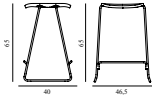

JUST BARSTOOL 65 CM FULL UPHOLSTERY STEEL

Design: Iskos-Berlin, 2014
Awards: Interior Innovation Award – Selection 2014, Germany
Duty Code: 9401710000
Made in: Poland
Price Groups: 1) Oceanic, Aquarius
2) Synergy, Remix, Main Line Flax
3) Yoredale, Canvas
4) Steelcut Trio, City Velvet
5) Hallingdal, Fiord, Divina Melange, Divina MD, Divina
6) Zero, Vidar
7) Ultra Leather, Elle

Just Barstool 65 cm Full Upholstery Black Steel

Colli: 1
Size & Weight: H: 65 x VV: 46,5 x D: 40 x SH: 65 cm - 6,3 kg
Packing: Brown Box - H: 1000 x L: 500 x D: 500 cm
Material: Shell: Lacquered Oak Veneer, Legs: Powder Coated Steel, Upholstery: See price groups.
Production time: 6 weeks

709771 Group 1	SEK	<i>Contract Price</i> 6.172,00
709772 Group 2	SEK	<i>Contract Price</i> 6.284,00
709773 Group 3	SEK	<i>Contract Price</i> 6.340,00
709774 Group 4	SEK	<i>Contract Price</i> 6.512,00
709775 Group 5	SEK	<i>Contract Price</i> 6.684,00
709776 Group 6	SEK	<i>Contract Price</i> 7.084,00
709777 Group 7	SEK	<i>Contract Price</i> 7.312,00