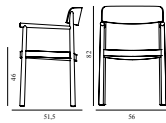

Contract Price
3.884,00
SEK

TIMB ARMCHAIR UPHOLSTERY

Design: Simon Legald, 2020
Duty Code: 9401610000
Made in: Portugal
Construction: The Timb chair comprises a frame of solid painted and lacquered ash and a wide, comfortable seat and backrest made from painted and lacquered ash veneer. The chair has a dowel joint construction with no need for screws. Timb is delivered assembled.
Maintenance: Frame: Clean with damp cloth. Leather: Clean with a damp cloth. Use warm water with soap flakes.

Timb Armchair Upholstery

Colli: 1
Size & Weight: H: 82 x L: 56 x D: 51,5 x SH: 46 x AH: 68 cm - 8,2 kg
Packing: Brown Box - H: 85 x L: 63 x D: 62 cm - 10,6 kg
M3: 0,332
Material: Frame: Painted and lacquered ash. Seat and back: Painted and lacquered ash veneer. Upholstery: PU foam and Ultra leather.
Contract Price
SEK 4.856,00

TIMB LOUNGE ARMCHAIR

Design: Simon Legald, 2020
Duty Code: 9401690000
Made in: Portugal
Construction: The Timb lounge armchair comprises a frame of solid painted and lacquered ash and a wide, comfortable seat and backrest made from painted and lacquered ash veneer. The lounge armchair has a dowel joint construction with no need for screws. Timb is delivered assembled.
Maintenance: Frame: Clean with damp cloth.

Timb Lounge Armchair

Colli: 1
Size & Weight: H: 75,5 x W: 67 x D: 62 x SH: 42 x AH: 58 cm - 7,2 kg
Packing: Brown Box - H: 68 x L: 79 x D: 65 cm - 9,8 kg
Material: Frame: Painted and lacquered ash. Seat and backrest: Painted and lacquered ash veneer.
Contract Price
SEK 4.456,00

25% Rabatt skall dras av angivna priser