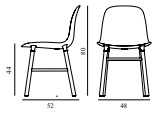

Form Chair Black Oak			
Colli:	1		
Size & Weight:	H: 80 x W: 48 x D: 52 x SH: 44 cm - 4 kg		
Packing:	Brown Box - H: 97,3 x L: 51 x D: 60 cm (2 pcs) - 11 kg		
Material:	Shell: Polypropylene, Legs: Painted and Lacquered Oak.		
Production time:	2 weeks		
		SEK	<i>Contract Price</i> 2.456,00
	603200 White		
	603201 Grey		
	603202 Black		
	603203 Blue		
	603204 Green		
	603205 Red		
	608771 Light Grey		
	608772 Warm Grey		
	608773 Cream		
	608774 Brown		
	608775 Bright Red		
	608776 Bright Blue		

25% Rabatt skall dras av angivna priser