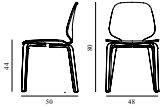

My Chair Front Upholstery Oak

Colli: 1
Size & Weight: H: 80 x VV: 48 x D: 50 x SH: 44 cm - 6,6 kg
Packing: Brown Box - H: 100 x L: 54 x D: 67 cm - 9,6 kg
Material: Shell: Lacquered Oak Veneer, PU Foam and Front Upholstery, Legs: Lacquered Oak Veneer; Upholstery: See price groups.
Production time: 6 weeks

709851 Group 1	SEK	Contract Price 4.684,00
709852 Group 2	SEK	Contract Price 4.800,00
709853 Group 3	SEK	Contract Price 5.028,00
709854 Group 4	SEK	Contract Price 5.200,00
709855 Group 5	SEK	Contract Price 5.372,00
709856 Group 6	SEK	Contract Price 6.000,00
709857 Group 7	SEK	Contract Price 6.172,00

25% Rabatt skall dras av angivna priser