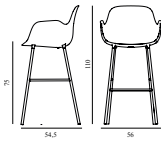

Form Bar Armchair 75 cm Full Upholstery Green Steel

Colli: 1
Size & Weight: H: 110 x W: 56 x D: 54,5 x SH: 75 cm - 6,6 kg
Packing: Brown Box - H: 110 x L: 56 x D: 58 cm - 8,9 kg
Material: Shell: Polypropylene, PU Foam, Legs: Powder Coated Steel, Upholstery: See price groups.
Production time: 6 weeks

708411 Group 1	SEK	<i>Contract Price</i> 6.284,00
708412 Group 2	SEK	<i>Contract Price</i> 6.400,00
708413 Group 3	SEK	<i>Contract Price</i> 6.856,00
708414 Group 4	SEK	<i>Contract Price</i> 7.084,00
708415 Group 5	SEK	<i>Contract Price</i> 7.428,00
708416 Group 6	SEK	<i>Contract Price</i> 8.456,00
708417 Group 7	SEK	<i>Contract Price</i> 8.800,00

25% Rabatt skall dras av angivna priser