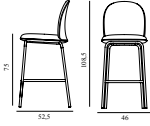

4) Steelcut Trio, City Velvet

5) Hallingdal, Fiord, Divina Melange, Divina MD, Divina

6) Zero, Vidar

7) Ultra Leather, Elle

Ace Bar Chair 75 cm Black Steel

Colli: 1
Size & Weight: H: 108,5 x W: 46 x D: 52,5 x SH: 75 cm - 12,5 kg
Packing: Brown Box - H: 110,5 x L: 48 x D: 54,5 cm
Material: Shell: Veneer, PU Foam, Steel reinforcement, Upholstery, Legs: Powder coated steel, Upholstery: See price groups
Production time: 6 weeks