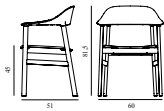

Herit Armchair Smoked Oak Colli: 1 Size & Weight: H: 81,5 x W: 60 x D: 51 x SH: 45 cm - 7 kg Packing: Brown Box - H: 88 x L: 60 x D: 54 cm - 9,3 kg Material: Shell: Polypropylene, Legs: Painted and Lacquered Oak Production time: 2 weeks				Contract Price SEK 4.912,00			
	1401033 White		1401034 Grey		1401035 Black		1401036 Sand
	1401037 Dusty Green