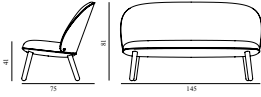

ACE SOFA WOOD

Design: Hans Hornemann, 2016
Awards: German Design Award 2017, Germany & IF Design Award 2017, Germany
Duty Code: 9401610000
Made in: Lithuania
Price Groups: 1) Oceanic, Aquarius
2) Synergy, Remix, Main Line Flax
3) Yoredale, Canvas
4) Steelcut Trio, City Velvet
5) Hallingdal, Fiord, Divina Melange, Divina MD, Divina
6) Zero, Vidar
7) Ultra Leather, Elle

Ace Sofa Oak

Colli: 1
Size & Weight: H: 81 x W: 145 x D: 75 x SH: 41 cm - 26,4 kg
Packing: Brown Box - H: 78 x L: 147 x D: 61 cm - 34 kg
Material: Shell: Veneer, PU Foam, Steel reinforcement, Legs: Oak, Upholstery: See price groups
Production time: 6 weeks

707391 Group 1	SEK	<i>Contract Price</i> 16.572,00
707392 Group 2	SEK	<i>Contract Price</i> 17.256,00
707393 Group 3	SEK	<i>Contract Price</i> 18.284,00
707394 Group 4	SEK	<i>Contract Price</i> 18.740,00
707395 Group 5	SEK	<i>Contract Price</i> 20.000,00
707396 Group 6	SEK	<i>Contract Price</i> 22.740,00
707397 Group 7	SEK	<i>Contract Price</i> 23.028,00