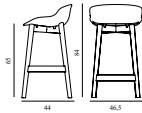

Hyg Barstool 65 cm Front Upholstery White & Black Oak		
Colli:	1	
Size & Weight:	H: 84 x W: 46,5 x D: 44 x SH: 65 cm - 5,4 kg	
Packing:	Brown Box - H: 86 x L: 48,5 x D: 47 cm - 7,4 kg	
M3:	0,196	
Material:	Shell: Polypropylene with PU foam and front upholstery. Legs: Painted and lacquered oak, Upholstery: See price groups.	
Production time:	5 weeks	

709311 Group 1	SEK	<i>Contract Price</i> 5.372,00
709312 Group 2	SEK	<i>Contract Price</i> 5.428,00
709313 Group 3	SEK	<i>Contract Price</i> 5.600,00
709314 Group 4	SEK	<i>Contract Price</i> 5.772,00
709315 Group 5	SEK	<i>Contract Price</i> 5.940,00
709316 Group 6	SEK	<i>Contract Price</i> 6.512,00
709317 Group 7	SEK	<i>Contract Price</i> 6.684,00

25% Rabatt skall dras av angivna priser