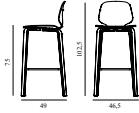

Maintenance: Clean with damp cloth.

My Chair Barstool 75 cm Oak

Colli: 1
Size & Weight: H: 102,5 x W: 50 x D: 49 x SH: 75 cm - 6,6 kg
Packing: Brown Box - H: 108 x L: 55 x D: 50,5 cm - 9 kg
Material: Shell and Legs: Lacquered Oak Veneer
Production time: 4 weeks