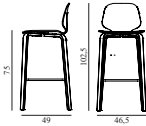

My Chair Barstool 75 cm Front Upholstery Black

Colli: 1
Size & Weight: H: 102,5 x W: 47 x D: 49 x SH: 75 cm - 7,3 kg
Packing: Brown Box - H: 108 x L: 55 x D: 50,5 cm
Material: Shell: Painted and Lacquered Ash Veneer; PU Foam and Front Upholstery; Legs: Painted and Lacquered Ash Veneer; Upholstery: See price groups.
Production time: 6 weeks

710211 Group 1	SEK	<i>Contract Price</i> 6.684,00
710212 Group 2	SEK	<i>Contract Price</i> 6.856,00
710213 Group 3	SEK	<i>Contract Price</i> 6.972,00
710214 Group 4	SEK	<i>Contract Price</i> 7.140,00
710215 Group 5	SEK	<i>Contract Price</i> 7.312,00
710216 Group 6	SEK	<i>Contract Price</i> 7.828,00
710217 Group 7	SEK	<i>Contract Price</i> 8.000,00

25% Rabatt skall dras av angivna priser