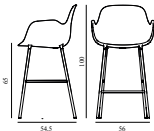

Form Bar Armchair 65 cm Full Upholstery White Steel

Colli: 1
Size & Weight: H: 100 x W: 56 x D: 54,5 x SH: 65 cm - 6,4 kg
Packing: Brown Box - H: 100 x L: 52,5 x D: 58 cm - 8,7 kg
Material: Shell: Polypropylene, PU Foam, Legs: Powder Coated Steel, Upholstery: See price groups.
Production time: 6 weeks

708251 Group 1	SEK	<i>Contract Price</i> 6.284,00
708252 Group 2	SEK	<i>Contract Price</i> 6.400,00
708253 Group 3	SEK	<i>Contract Price</i> 6.856,00
708254 Group 4	SEK	<i>Contract Price</i> 7.084,00
708255 Group 5	SEK	<i>Contract Price</i> 7.428,00
708256 Group 6	SEK	<i>Contract Price</i> 8.456,00
708257 Group 7	SEK	<i>Contract Price</i> 8.800,00

25% Rabatt skall dras av angivna priser