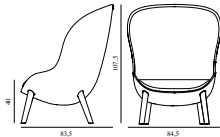

Hyg Lounge Chair High Black Oak

Colli: 1
Size & Weight: H: 107,5 x W: 84,5 x D: 83,5 x SH: 40 cm - 17 kg
Packing: Brown Box - H: 115 x L: 92 x D: 88 cm - 23,4 kg
Material: Shell: Hard Molded PU Foam w. Steel Reinforcement, Cushion: Soft Molded PU Foam, Legs: Painted and lacquered Oak, Upholstery: See price groups
Production time: 6 weeks

709161 Group 1	SEK	<i>Contract Price</i> 16.284,00
709162 Group 2	SEK	<i>Contract Price</i> 16.912,00
709163 Group 3	SEK	<i>Contract Price</i> 18.056,00
709164 Group 4	SEK	<i>Contract Price</i> 18.856,00
709165 Group 5	SEK	<i>Contract Price</i> 19.884,00
709166 Group 6	SEK	<i>Contract Price</i> 23.028,00
709167 Group 7	SEK	<i>Contract Price</i> 25.484,00

25% Rabatt skall dras av angivna priser