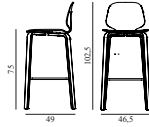

My Chair Barstool 75 cm Walnut

Colli: 1
Size & Weight: H: 102,5 x W: 46,5 x D: 49 x SH: 75 cm - 6,6 kg
Packing: Brown Box - H: 108 x L: 55 x D: 50,5 cm - 9 kg
Material: Shell and Legs: Lacquered Walnut Veneer
Production time: 4 weeks

SEK Contract Price
4.740,00