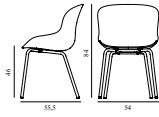

Hyg Chair Front Upholstery Black & Black Steel

Colli: 1
Size & Weight: H: 84 x W: 54 x D: 55,5 x SH: 46 cm - 6,7 kg
Packing: Brown Box - H: 86 x L: 57,5 x D: 56 cm - 9,1 kg
Material: Shell: Polypropylene and front upholstery. Legs: Powder Coated Steel, Upholstery: See price groups
Production time: 5 weeks

708581 Group 1	SEK	<i>Contract Price</i> 5.028,00
708582 Group 2	SEK	<i>Contract Price</i> 5.084,00
708583 Group 3	SEK	<i>Contract Price</i> 5.256,00
708584 Group 4	SEK	<i>Contract Price</i> 5.484,00
708585 Group 5	SEK	<i>Contract Price</i> 5.712,00
708586 Group 6	SEK	<i>Contract Price</i> 6.340,00
708587 Group 7	SEK	<i>Contract Price</i> 6.572,00