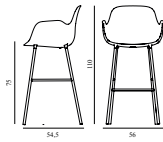

Form Bar Armchair 75 cm Full Upholstery Warm Grey Steel

Colli: 1
Size & Weight: H: 110 x W: 56 x D: 54,5 x SH: 75 cm - 6,6 kg
Packing: Brown Box - H: 110 x L: 56 x D: 58 cm - 8,9 kg
Material: Shell: Polypropylene, PU Foam, Legs: Powder Coated Steel, Upholstery: See price groups.
Production time: 6 weeks

712761 Group 1	SEK	<i>Contract Price</i> 6.284,00
712762 Group 2	SEK	<i>Contract Price</i> 6.400,00
712763 Group 3	SEK	<i>Contract Price</i> 6.856,00
712764 Group 4	SEK	<i>Contract Price</i> 7.084,00
712765 Group 5	SEK	<i>Contract Price</i> 7.428,00
712766 Group 6	SEK	<i>Contract Price</i> 8.456,00
712767 Group 7	SEK	<i>Contract Price</i> 8.800,00

25% Rabatt skall dras av angivna priser