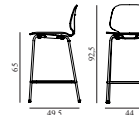

My Chair Barstool 65 cm Chrome & Oak

Colli: 1
Size & Weight: H: 92,5 x W: 44 x D: 49,5 x SH: 65 cm - 6 kg
Packing: Brown Box - H: 97 x L: 55 x D: 50,5 cm
Material: Shell: Lacquered Oak Veneer, Legs: Chrome
Production time: 4 weeks

Contract Price
SEK 4.628,00