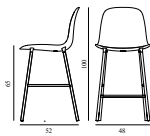

Form Bar Chair 65 cm Full Upholstery Grey Steel

Colli: 1
Size & Weight: H: 100 x W: 48 x D: 52 x SH: 65 cm - 5,6 kg
Packing: Brown Box - H: 100 x L: 50 x D: 52,5 cm - 7,9 kg
Material: Shell: Polypropylene, PU Foam, Legs: Powder Coated Steel, Upholstery: See price groups.
Production time: 6 weeks

708201 Group 1	SEK	<i>Contract Price</i> 5.256,00
708202 Group 2	SEK	<i>Contract Price</i> 5.256,00
708203 Group 3	SEK	<i>Contract Price</i> 5.712,00
708204 Group 4	SEK	<i>Contract Price</i> 5.828,00
708205 Group 5	SEK	<i>Contract Price</i> 6.172,00
708206 Group 6	SEK	<i>Contract Price</i> 7.084,00
708207 Group 7	SEK	<i>Contract Price</i> 7.312,00