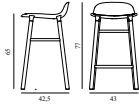

FORM BARSTOOL 65 CM FULL UPHOLSTERY WOOD

Design: Simon Legald, 2016
Awards: German Design Award 2016, Germany - "Special Mention" & IF Product Design Award 2016, Germany
Duty Code: 9401610000
Made in: Poland
Price Groups: 1) Oceanic, Aquarius
2) Synergy, Remix, Main Line Flax
3) Yoredale, Canvas
4) Steelcut Trio, City Velvet
5) Hallingdal, Fiord, Divina Melange, Divina MD, Divina
6) Zero, Vidar
7) Ultra Leather, Elle

Form Barstool 65 cm Full Upholstery Oak

Colli: 1
Size & Weight: H: 77 x W: 43 x D: 42,5 x SH: 65 cm - 4 kg
Packing: Brown Box - H: 92,5 x L: 48,5 x D: 49 cm - 7 kg
Material: Shell: Polypropylene, PU Foam, Legs: Oak, Upholstery: See price groups.
Production time: 6 weeks

707961 Group 1	SEK	Contract Price 6.172,00
707962 Group 2	SEK	Contract Price 6.172,00
707963 Group 3	SEK	Contract Price 6.400,00
707964 Group 4	SEK	Contract Price 6.512,00
707965 Group 5	SEK	Contract Price 6.628,00
707966 Group 6	SEK	Contract Price 7.084,00
707967 Group 7	SEK	Contract Price 7.312,00