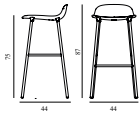

Form Barstool 75 cm Full Upholstery Brown Steel

Colli: 1
Size & Weight: H: 87 x W: 44 x D: 44 x SH: 75 cm - 5 kg
Packing: Brown Box - H: 94,5 x L: 49,5 x D: 48,35 cm - 5 kg
Material: Shell: Polypropylene, PU Foam, Legs: Powder Coated Steel, Upholstery: See price groups.
Production time: 6 weeks

712661 Group 1	SEK	<i>Contract Price</i> 4.112,00
712662 Group 2	SEK	<i>Contract Price</i> 4.228,00
712663 Group 3	SEK	<i>Contract Price</i> 4.456,00
712664 Group 4	SEK	<i>Contract Price</i> 4.456,00
712665 Group 5	SEK	<i>Contract Price</i> 4.684,00
712666 Group 6	SEK	<i>Contract Price</i> 5.140,00
712667 Group 7	SEK	<i>Contract Price</i> 5.256,00

25% Rabatt skall dras av angivna priser