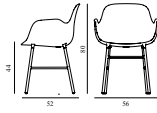

Form Armchair Full Upholstery Red Steel

Colli: 1
Size & Weight: H: 80 x W: 56 x D: 52 x SH: 44 cm - 8 kg
Packing: Brown Box - H: 90 x L: 55,5 x D: 56,5 cm - 11 kg
Material: Shell: Polypropylene, PU Foam, Legs: Powder Coated Steel, Upholstery: See price groups
Production time: 6 weeks

707801 Group 1	SEK	<i>Contract Price</i> 5.828,00
707802 Group 2	SEK	<i>Contract Price</i> 5.940,00
707803 Group 3	SEK	<i>Contract Price</i> 6.400,00
707804 Group 4	SEK	<i>Contract Price</i> 6.512,00
707805 Group 5	SEK	<i>Contract Price</i> 6.856,00
707806 Group 6	SEK	<i>Contract Price</i> 8.000,00
707807 Group 7	SEK	<i>Contract Price</i> 8.340,00