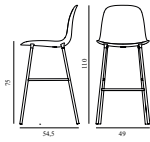

Form Bar Chair 75 cm Full Upholstery Red Steel

Colli: 1
Size & Weight: H: 110 x W: 49 x D: 54,5 x SH: 75 cm - 5,9 kg
Packing: Brown Box - H: 110 x L: 51 x D: 56,5 cm - 8,2 kg
Material: Shell: Polypropylene, PU Foam, Legs: Powder Coated Steel, Upholstery: See price groups.
Production time: 6 weeks

708341 Group 1	SEK	<i>Contract Price</i> 5.256,00
708342 Group 2	SEK	<i>Contract Price</i> 5.256,00
708343 Group 3	SEK	<i>Contract Price</i> 5.712,00
708344 Group 4	SEK	<i>Contract Price</i> 5.828,00
708345 Group 5	SEK	<i>Contract Price</i> 6.172,00
708346 Group 6	SEK	<i>Contract Price</i> 7.084,00
708347 Group 7	SEK	<i>Contract Price</i> 7.312,00