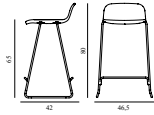

JUST BARSTOOL 65 CM FULL UPHOLSTERY W. BACK STEEL

Design: Iskos-Berlin, 2014
Awards: Interior Innovation Award – Selection 2014, Germany
Duty Code: 9401710000
Made in: Poland
Price Groups: 1) Oceanic, Aquarius
2) Synergy, Remix, Main Line Flax
3) Yoredale, Canvas
4) Steelcut Trio, City Velvet
5) Hallingdal, Fiord, Divina Melange, Divina MD, Divina
6) Zero, Vidar
7) Ultra Leather, Elle

Just Barstool 65 cm w. back Full Upholstery Black Steel

Colli: 1
Size & Weight: H: 80 x VV: 46,5 x D: 42 x SH: 65 cm - 6,4 kg
Packing: Brown Box - H: 1150 x L: 520 x D: 500 cm
Material: Shell: Lacquered Oak Veneer, Legs: Powder Coated Steel, Upholstery: See price groups.
Production time: 6 weeks

709781 Group 1	SEK	<i>Contract Price</i> 7.200,00
709782 Group 2	SEK	<i>Contract Price</i> 7.256,00
709783 Group 3	SEK	<i>Contract Price</i> 7.484,00
709784 Group 4	SEK	<i>Contract Price</i> 7.540,00
709785 Group 5	SEK	<i>Contract Price</i> 7.656,00
709786 Group 6	SEK	<i>Contract Price</i> 8.112,00
709787 Group 7	SEK	<i>Contract Price</i> 8.228,00