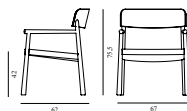

Contract Price
3.884,00
SEK

TIMB ARMCHAIR UPHOLSTERY

Design: Simon Legald, 2020
Duty Code: 9401610000
Made in: Portugal
Construction: The Timb chair comprises a frame of solid painted and lacquered ash and a wide, comfortable seat and backrest made from painted and lacquered ash veneer. The chair has a dowel joint construction with no need for screws. Timb is delivered assembled.
Maintenance: Frame: Clean with damp cloth. Leather: Clean with a damp cloth. Use warm water with soap flakes.

Timb Armchair Upholstery

Colli: 1
Size & Weight: H: 82 x L: 56 x D: 51,5 x SH: 46 x AH: 68 cm - 8,2 kg
Packing: Brown Box - H: 85 x L: 63 x D: 62 cm - 10,6 kg
M3: 0,332
Material: Frame: Painted and lacquered ash. Seat and back: Painted and lacquered ash veneer. Upholstery: PU foam and Ultra leather.
Contract Price
SEK 4.856,00

TIMB LOUNGE ARMCHAIR

Design: Simon Legald, 2020
Duty Code: 9401690000
Made in: Portugal
Construction: The Timb lounge armchair comprises a frame of solid painted and lacquered ash and a wide, comfortable seat and backrest made from painted and lacquered ash veneer. The lounge armchair has a dowel joint construction with no need for screws. Timb is delivered assembled.
Maintenance: Frame: Clean with damp cloth.

Timb Lounge Armchair

Colli: 1
Size & Weight: H: 75,5 x W: 67 x D: 62 x SH: 42 x AH: 58 cm - 7,2 kg
Packing: Brown Box - H: 68 x L: 79 x D: 65 cm - 9,8 kg
Material: Frame: Painted and lacquered ash. Seat and backrest: Painted and lacquered ash veneer.
Contract Price
SEK 4.456,00

25% Rabatt skall dras av angivna priser