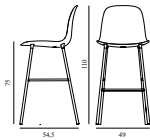

Form Bar Chair 75 cm Full Upholstery Light Grey Steel		
Colli:	1	
Size & Weight:	H: 110 x W: 49 x D: 54,5 x SH: 75 cm - 5,9 kg	
Packing:	Brown Box - H: 110 x L: 51 x D: 56,5 cm - 8,2 kg	
Material:	Shell: Polypropylene, PU Foam, Legs: Powder Coated Steel, Upholstery: See price groups.	
Production time:	6 weeks	
712691 Group 1	SEK	<i>Contract Price</i> 5.256,00
712692 Group 2	SEK	<i>Contract Price</i> 5.256,00
712693 Group 3	SEK	<i>Contract Price</i> 5.712,00
712694 Group 4	SEK	<i>Contract Price</i> 5.828,00
712695 Group 5	SEK	<i>Contract Price</i> 6.172,00
712696 Group 6	SEK	<i>Contract Price</i> 7.084,00
712697 Group 7	SEK	<i>Contract Price</i> 7.312,00

Form Bar Chair 75 cm Full Upholstery Warm Grey Steel		
Colli:	1	
Size & Weight:	H: 110 x W: 49 x D: 54,5 x SH: 75 cm - 5,9 kg	
Packing:	Brown Box - H: 110 x L: 51 x D: 56,5 cm - 8,2 kg	
Material:	Shell: Polypropylene, PU Foam, Legs: Powder Coated Steel, Upholstery: See price groups.	
Production time:	6 weeks	
712701 Group 1	SEK	<i>Contract Price</i> 5.256,00
712702 Group 2	SEK	<i>Contract Price</i> 5.256,00
712703 Group 3	SEK	<i>Contract Price</i> 5.712,00
712704 Group 4	SEK	<i>Contract Price</i> 5.828,00
712705 Group 5	SEK	<i>Contract Price</i> 6.172,00
712706 Group 6	SEK	<i>Contract Price</i> 7.084,00
712707 Group 7	SEK	<i>Contract Price</i> 7.312,00

25% Rabatt skall dras av angivna priser