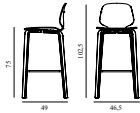

MY CHAIR BARSTOOL 75 CM FULL UPHOLSTERY WOOD

Design: Nicholai Wiig Hansen, 2013
Duty Code: 9401610000
Made in: Lithuania
Price Groups: 1) Oceanic, Aquarius
2) Synergy, Remix, Main Line Flax
3) Yoredale, Canvas
4) Steelcut Trio, City Velvet
5) Hallingdal, Fiord, Divina Melange, Divina MD, Divina
6) Zero, Vidar
7) Ultra Leather, Elle

My Chair Barstool 75 cm Full Upholstery Oak

Colli: 1
Size & Weight: H: 102,5 x W: 46,5 x D: 49 x SH: 75 cm - 7,5 kg
Packing: Brown Box - H: 108 x L: 55 x D: 50,5 cm
Material: Shell: Oak Veneer, PU Foam and Full Upholstery, Legs: Lacquered Oak Veneer, Upholstery: See price groups.
Production time: 6 weeks

710281 Group 1	SEK	<i>Contract Price</i> 7.828,00
710282 Group 2	SEK	<i>Contract Price</i> 8.056,00
710283 Group 3	SEK	<i>Contract Price</i> 8.456,00
710284 Group 4	SEK	<i>Contract Price</i> 8.628,00
710285 Group 5	SEK	<i>Contract Price</i> 8.972,00
710286 Group 6	SEK	<i>Contract Price</i> 9.884,00
710287 Group 7	SEK	<i>Contract Price</i> 10.172,00