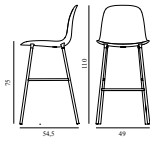

Form Bar Chair 75 cm Full Upholstery Bright Red Steel

Colli: 1
Size & Weight: H: 110 x W: 49 x D: 54,5 x SH: 75 cm - 5,9 kg
Packing: Brown Box - H: 110 x L: 51 x D: 56,5 cm - 8,2 kg
Material: Shell: Polypropylene, PU Foam, Legs: Powder Coated Steel, Upholstery: See price groups.
Production time: 6 weeks

712731 Group 1	SEK	<i>Contract Price</i> 5.256,00
712732 Group 2	SEK	<i>Contract Price</i> 5.256,00
712733 Group 3	SEK	<i>Contract Price</i> 5.712,00
712734 Group 4	SEK	<i>Contract Price</i> 5.828,00
712735 Group 5	SEK	<i>Contract Price</i> 6.172,00
712736 Group 6	SEK	<i>Contract Price</i> 7.084,00
712737 Group 7	SEK	<i>Contract Price</i> 7.312,00

Form Bar Chair 75 cm Full Upholstery Bright Blue Steel

Colli: 1
Size & Weight: H: 110 x W: 49 x D: 54,5 x SH: 75 cm - 5,9 kg
Packing: Brown Box - H: 110 x L: 51 x D: 56,5 cm - 8,2 kg
Material: Shell: Polypropylene, PU Foam, Legs: Powder Coated Steel, Upholstery: See price groups.
Production time: 6 weeks

712741 Group 1	SEK	<i>Contract Price</i> 5.256,00
712742 Group 2	SEK	<i>Contract Price</i> 5.256,00
712743 Group 3	SEK	<i>Contract Price</i> 5.712,00
712744 Group 4	SEK	<i>Contract Price</i> 5.828,00
712745 Group 5	SEK	<i>Contract Price</i> 6.172,00
712746 Group 6	SEK	<i>Contract Price</i> 7.084,00
712747 Group 7	SEK	<i>Contract Price</i> 7.312,00

25% Rabatt skall dras av angivna priser