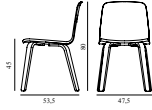

25% Rabatt skall dras av angivna priser

JUST CHAIR WOOD

Design: Iskos-Berlin, 2016
 Duty Code: 9401690000
 Made in: Poland
 Construction: Just consists of a shell and legs made of oak veneer. Just chair is delivered assembled.
 Maintenance: Clean with damp cloth.