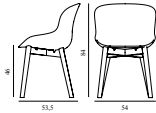

Hyg Chair Front Upholstery White & Oak

Colli: 1
Size & Weight: H: 84 x W: 54 x D: 53,5 x SH: 46 cm - 7,6 kg
Packing: Brown Box - H: 86 x L: 57,5 x D: 56 cm - 9,1 kg
Material: Shell: Polypropylene with PU foam and front upholstery. Legs: Lacquered oak, Upholstery: See price groups.
Production time: 5 weeks

708421 Group 1	SEK	Contract Price 5.600,00
708422 Group 2	SEK	Contract Price 5.712,00
708423 Group 3	SEK	Contract Price 5.940,00
708424 Group 4	SEK	Contract Price 6.112,00
708425 Group 5	SEK	Contract Price 6.340,00
708426 Group 6	SEK	Contract Price 6.972,00
708427 Group 7	SEK	Contract Price 7.200,00

25% Rabatt skall dras av angivna priser