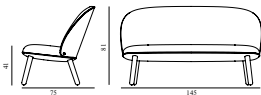

Ace Sofa Smoked Oak

Colli: 1
Size & Weight: H: 81 x W: 145 x D: 75 x SH: 41 cm - 26,4 kg
Packing: Brown Box - H: 78 x L: 147 x D: 61 cm - 34 kg
Material: Shell: Veneer, PU Foam, Steel reinforcement, Legs: Painted and Lacquered Oak, Upholstery: See price groups
Production time: 6 weeks

707401 Group 1	SEK	<i>Contract Price</i> 16.572,00
707402 Group 2	SEK	<i>Contract Price</i> 17.256,00
707403 Group 3	SEK	<i>Contract Price</i> 18.284,00
707404 Group 4	SEK	<i>Contract Price</i> 18.740,00
707405 Group 5	SEK	<i>Contract Price</i> 20.000,00
707406 Group 6	SEK	<i>Contract Price</i> 22.740,00
707407 Group 7	SEK	<i>Contract Price</i> 23.028,00

25% Rabatt skall dras av angivna priser