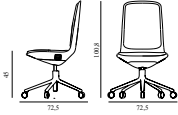

OFF CHAIR LOW 5W GAS LIFT WITH CUSHION

Design: Simon Legald, 2022
Duty Code: 9401390000
Made in: Lithuania
Price Groups: 1) Oceanic, Aquarius
2) Synergy, Remix, Main Line Flax
3) Yoredale, Canvas
4) Steelcut Trio, City Velvet
5) Hallingdal, Fiord, Divina Melange, Divina MD, Divina
6) Zero, Vidar
7) Ultra Leather, Elle

Off Chair Low 5W Gas Lift Alu With Cushion		
Coll:	1	
Size & Weight:	H: 100,8 x W: 72,5 x D: 72,5 x SH: 45 cm - 14,3 kg	
Packing:	Brown Box - H: 110 x L: 69 x D: 72 cm - 15,3 kg	
M3:	0,5465	
Material:	Seat: Rigid PU foam and full upholstery with a steel reinforcement structure inside, Legs and armrests: Polished aluminum with five wheels, Cushion: Veneer and PU foam, Upholstery: See price groups.	
Production time:	5 weeks	
710391 Group 1	SEK	<i>Contract Price</i> 14.056,00
710392 Group 2	SEK	<i>Contract Price</i> 14.284,00
710393 Group 3	SEK	<i>Contract Price</i> 15.028,00
710394 Group 4	SEK	<i>Contract Price</i> 15.540,00
710395 Group 5	SEK	<i>Contract Price</i> 16.284,00
710396 Group 6	SEK	<i>Contract Price</i> 18.172,00
710397 Group 7	SEK	<i>Contract Price</i> 19.028,00