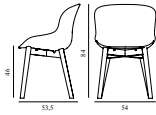

Hyg Chair Black Oak

Colli: 1
Size & Weight: H: 84 x W: 54 x D: 53,5 x SH: 46 cm - 7,4 kg
Packing: Brown Box - H: 86 x L: 57,5 x D: 56 cm - 8,9 kg
M3: 0,2769
Material: Shell: Polypropylene. Legs: Painted and lacquered oak.
Production time: 2 weeks

SEK Contract Price
3.484,00

	604467 White		604468 Grey		604469 Black		604470 Olive
	604471 Sand						

HYG CHAIR FRONT UPHOLSTERY WOOD

Design: Simon Legald, 2021
Duty Code: 9401610000
Made in: Denmark
Price Groups: 1) Oceanic, Aquarius
2) Synergy, Remix, Main Line Flax
3) Yoredale, Canvas
4) Steelcut Trio, City Velvet
5) Hallingdal, Fiord, Divina Melange, Divina MD, Divina
6) Zero, Vidar
7) Ultra Leather, Elle