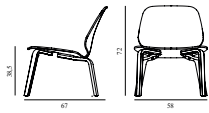

My Chair Lounge Front Upholstery Walnut

Colli: 1
Size & Weight: H: 72 x W: 58 x D: 67 x SH: 38,5 cm - 8,9 kg
Packing: Brown Box - H: 76,5 x L: 67 x D: 62,5 cm - 11,9 kg
Material: Shell: Lacquered Walnut Veneer; PU Foam and Front Upholstery; Legs: Lacquered Walnut Veneer; Upholstery: See price groups.
Production time: 6 weeks

710001 Group 1	SEK	<i>Contract Price</i> 6.684,00
710002 Group 2	SEK	<i>Contract Price</i> 6.856,00
710003 Group 3	SEK	<i>Contract Price</i> 7.084,00
710004 Group 4	SEK	<i>Contract Price</i> 7.256,00
710005 Group 5	SEK	<i>Contract Price</i> 7.428,00
710006 Group 6	SEK	<i>Contract Price</i> 8.056,00
710007 Group 7	SEK	<i>Contract Price</i> 8.284,00