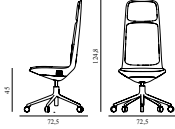

Off Chair High 5W Gas Lift Alu With Cushion

Coll: 1
 Size & Weight: H: 124,8 x W: 72,5 x D: 72,5 x SH: 45 cm - 16,5 kg
 Packing: Brown Box - H: 134 x L: 69 x D: 72 cm - 17,5 kg
 M3: 0,6657
 Material: Seat: Rigid PU foam and full upholstery with a steel reinforcement structure inside, Legs and armrests: Polished aluminum with five wheels, Cushion: Veneer and PU foam, Upholstery: See price groups.
 Production time: 5 weeks