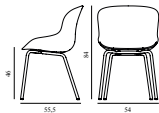

Hyg Chair Full Upholstery White Steel

Colli: 1
Size & Weight: H: 84 x W: 54 x D: 55,5 x SH: 46 cm - 7,5 kg
Packing: Brown Box - H: 86 x L: 57,5 x D: 56 cm - 9,9 kg
Material: Shell: Polypropylene with PU foam and full upholstery. Legs: Powder Coated Steel, Upholstery: See price groups
Production time: 5 weeks

708611 Group 1	SEK	<i>Contract Price</i> 6.056,00
708612 Group 2	SEK	<i>Contract Price</i> 6.172,00
708613 Group 3	SEK	<i>Contract Price</i> 6.340,00
708614 Group 4	SEK	<i>Contract Price</i> 6.856,00
708615 Group 5	SEK	<i>Contract Price</i> 7.200,00
708616 Group 6	SEK	<i>Contract Price</i> 8.340,00
708617 Group 7	SEK	<i>Contract Price</i> 9.312,00

25% Rabatt skall dras av angivna priser