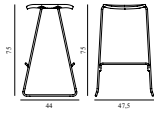

JUST BARSTOOL 75 CM STEEL

Design: Iskos-Berlin, 2016
Duty Code: 9401790000
Made in: Poland
Construction: Just is delivered assembled.
Maintenance: Clean with damp cloth.

Just Barstool 75 cm Chrome

Colli: 1
Size & Weight: H: 75 x W: 47,5 x D: 44 x SH: 75 cm - 6,6 kg
Packing: Brown Box - H: 101,4 x L: 50,75 l x D: 50,7 cm - 29,2 kg
Material: Lacquered Oak Veneer, Legs: Chrome/steel
Production time: 2 weeks

Contract Price
SEK 2.800,00