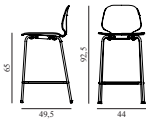

My Chair Barstool 65 cm Front Upholstery Black Steel & Oak

Colli: 1
Size & Weight: H: 92,5 x W: 44 x D: 49,5 x SH: 65 cm - 6,3 kg
Packing: Brown Box - H: 97 x L: 55 x D: 50,5 cm
Material: Shell: Lacquered Oak Veneer, PU Foam and Front Upholstery, Legs: Powder Coated Steel, Upholstery: See price groups.
Production time: 6 weeks

710111 Group 1	SEK	<i>Contract Price</i> 5.140,00
710112 Group 2	SEK	<i>Contract Price</i> 5.256,00
710113 Group 3	SEK	<i>Contract Price</i> 5.372,00
710114 Group 4	SEK	<i>Contract Price</i> 5.600,00
710115 Group 5	SEK	<i>Contract Price</i> 5.772,00
710116 Group 6	SEK	<i>Contract Price</i> 6.228,00
710117 Group 7	SEK	<i>Contract Price</i> 6.400,00