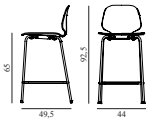

My Chair Barstool 65 cm Front Upholstery Black Steel & Black

Colli: 1
Size & Weight: H: 92,5 x W: 44 x D: 49,5 x SH: 65 cm - 6,3 kg
Packing: Brown Box - H: 97 x L: 55 x D: 50,5 cm
Material: Shell: Painted and Lacquered Ash Veneer, PU Foam and Front Upholstery, Legs: Powder Coated Steel, Upholstery: See price groups.
Production time: 6 weeks

710131 Group 1	SEK	<i>Contract Price</i> 5.140,00
710132 Group 2	SEK	<i>Contract Price</i> 5.256,00
710133 Group 3	SEK	<i>Contract Price</i> 5.372,00
710134 Group 4	SEK	<i>Contract Price</i> 5.600,00
710135 Group 5	SEK	<i>Contract Price</i> 5.772,00
710136 Group 6	SEK	<i>Contract Price</i> 6.228,00
710137 Group 7	SEK	<i>Contract Price</i> 6.400,00

MY CHAIR BARSTOOL 65 CM FULL UPHOLSTERY WOOD

Design: Nicholai Wiig Hansen, 2013
Duty Code: 9401610000
Made in: Lithuania
Price Groups: 1) Oceanic, Aquarius
2) Synergy, Remix, Main Line Flax
3) Yoredale, Canvas
4) Steelcut Trio, City Velvet
5) Hallingdal, Fiord, Divina Melange, Divina MD, Divina
6) Zero, Vidar
7) Ultra Leather, Elle