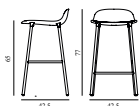

Form Barstool 65 cm Full Upholstery Black Steel		
Colli:	1	
Size & Weight:	H: 77 x W: 42,5 x D: 42,5 x SH: 65 cm - 4,5 kg	
Packing:	Brown Box - H: 92,5 x L: 48,5 x D: 49 cm - 7 kg	
Material:	Shell: Polypropylene, PU Foam, Legs: Powder Coated Steel, Upholstery: See price groups.	
Production time:	6 weeks	
707991 Group 1	SEK	<i>Contract Price</i> 4.112,00
707992 Group 2	SEK	<i>Contract Price</i> 4.228,00
707993 Group 3	SEK	<i>Contract Price</i> 4.456,00
707994 Group 4	SEK	<i>Contract Price</i> 4.456,00
707995 Group 5	SEK	<i>Contract Price</i> 4.684,00
707996 Group 6	SEK	<i>Contract Price</i> 5.140,00
707997 Group 7	SEK	<i>Contract Price</i> 5.256,00