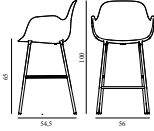

FORM BAR ARMCHAIR 65 CM FULL UPHOLSTERY STEEL

Design: Simon Legald, 2015
Awards: German Design Award 2016, Germany - "Special Mention" & IF Product Design Award 2016, Germany
Duty Code: 9401710000
Made in: Poland
Price Groups: 1) Oceanic, Aquarius
2) Synergy, Remix, Main Line Flax
3) Yoredale, Canvas
4) Steelcut Trio, City Velvet
5) Hallingdal, Fiord, Divina Melange, Divina MD, Divina
6) Zero, Vidar
7) Ultra Leather, Elle

Form Bar Armchair 65 cm Full Upholstery Black Steel

Colli: 1
Size & Weight: H: 100 x W: 56 x D: 54,5 x SH: 65 cm - 6,4 kg
Packing: Brown Box - H: 100 x L: 52,5 x D: 58 cm - 8,7 kg
Material: Shell: Polypropylene, PU Foam, Legs: Powder Coated Steel, Upholstery: See price groups.
Production time: 6 weeks

708241 Group 1	SEK	<i>Contract Price</i> 6.284,00
708242 Group 2	SEK	<i>Contract Price</i> 6.400,00
708243 Group 3	SEK	<i>Contract Price</i> 6.856,00
708244 Group 4	SEK	<i>Contract Price</i> 7.084,00
708245 Group 5	SEK	<i>Contract Price</i> 7.428,00
708246 Group 6	SEK	<i>Contract Price</i> 8.456,00
708247 Group 7	SEK	<i>Contract Price</i> 8.800,00