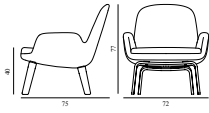

Era Lounge Chair Low Black Oak		
Colli:	1	
Size & Weight:	H: 77 x W: 72 x D: 74 x SH: 40 cm - 17 kg	
Packing:	Brown Box - H: 80,4 x L: 83,4 x D: 75,4 cm - 20 kg	
Material:	Shell: Hard Molded PU Foam w. Steel Reinforcement, Cushion: Soft Molded PU Foam, Legs: Painted and Lacquered Oak Veneer, Upholstery: See price groups.	
Production time:	6 weeks	
707041 Group 1	SEK	<i>Contract Price</i> 12.800,00
707042 Group 2	SEK	<i>Contract Price</i> 13.028,00
707043 Group 3	SEK	<i>Contract Price</i> 14.172,00
707044 Group 4	SEK	<i>Contract Price</i> 14.512,00
707045 Group 5	SEK	<i>Contract Price</i> 15.200,00
707046 Group 6	SEK	<i>Contract Price</i> 17.484,00
707047 Group 7	SEK	<i>Contract Price</i> 18.284,00