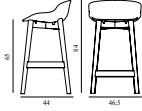

HYG BARSTOOL 65 CM WOOD

Design: Simon Legald, 2019

Duty Code: 9401690000

Made in: Denmark

Construction: A shell of high-strength polypropylene is mounted with four screws to a wooden base. The Hyg barstool wood is available with front or full upholstery following the shell color. The Hyg barstool wood is delivered fully assembled.

Maintenance: Polypropylene shell: Clean with a damp cloth. Textile: Clean with textile or upholstery cleaner. Leather: Clean with a damp cloth. Use warm water with soap flakes. Frequent vacuuming with a soft fitting is recommended for both textile and leather to preserve color and appearance.

Hyg Barstool 65 cm Oak

Colli: 1
Size & Weight: H: 84 x W: 46,5 x D: 44 x SH: 65 cm - 5,3 kg
Packing: Brown Box - H: 86 x L: 48,5 x D: 47 cm - 7,3 kg
Material: Shell: Polypropylene. Legs: Lacquered oak.
Production time: 2 weeks

SEK Contract Price
3.600,00

604386 White	604387 Grey	604388 Black	604389 Olive
604390 Sand