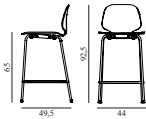

My Chair Barstool 65 cm Front Upholstery Chrome & Black

Colli: 1
Size & Weight: H: 92,5 x W: 44 x D: 49,5 x SH: 65 cm - 6,3 kg
Packing: Brown Box - H: 97 x L: 55 x D: 50,5 cm
Material: Shell: Painted and Lacquered Ash Veneer, PU Foam and Front Upholstery, Legs: Chrome, Upholstery: See price groups.
Production time: 6 weeks

710101 Group 1	SEK	<i>Contract Price</i> 6.172,00
710102 Group 2	SEK	<i>Contract Price</i> 6.340,00
710103 Group 3	SEK	<i>Contract Price</i> 6.456,00
710104 Group 4	SEK	<i>Contract Price</i> 6.628,00
710105 Group 5	SEK	<i>Contract Price</i> 6.800,00
710106 Group 6	SEK	<i>Contract Price</i> 7.312,00
710107 Group 7	SEK	<i>Contract Price</i> 7.484,00

25% Rabatt skall dras av angivna priser