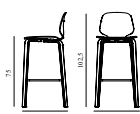

My Chair Barstool 75 cm Front Upholstery Oak

Colli: 1
Size & Weight: H: 102,5 x W: 47 x D: 49 x SH: 75 cm - 7,3 kg
Packing: Brown Box - H: 108 x L: 55 x D: 50,5 cm
Material: Shell: Lacquered Oak Veneer, PU Foam and Front Upholstery, Legs: Lacquered Oak Veneer, Upholstery: See price groups.
Production time: 6 weeks

710191 Group 1	SEK	Contract Price 7.772,00
710192 Group 2	SEK	Contract Price 7.884,00
710193 Group 3	SEK	Contract Price 8.000,00
710194 Group 4	SEK	Contract Price 8.172,00
710195 Group 5	SEK	Contract Price 8.340,00
710196 Group 6	SEK	Contract Price 8.856,00
710197 Group 7	SEK	Contract Price 9.028,00

25% Rabatt skall dras av angivna priser