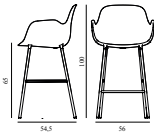

Form Bar Armchair 65 cm Full Upholstery Bright Blue Steel

Colli: 1
Size & Weight: H: 100 x W: 56 x D: 54,5 x SH: 65 cm - 6,4 kg
Packing: Brown Box - H: 100 x L: 52,5 x D: 58 cm - 8,7 kg
Material: Shell: Polypropylene, PU Foam, Legs: Powder Coated Steel, Upholstery: See price groups.
Production time: 6 weeks

712621 Group 1	SEK	<i>Contract Price</i> 6.284,00
712622 Group 2	SEK	<i>Contract Price</i> 6.400,00
712623 Group 3	SEK	<i>Contract Price</i> 6.856,00
712624 Group 4	SEK	<i>Contract Price</i> 7.084,00
712625 Group 5	SEK	<i>Contract Price</i> 7.428,00
712626 Group 6	SEK	<i>Contract Price</i> 8.456,00
712627 Group 7	SEK	<i>Contract Price</i> 8.800,00

25% Rabatt skall dras av angivna priser