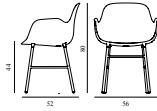

Form Armchair Full Upholstery Warm Grey Steel

Coll: 1
Size & Weight: H: 80 x W: 56 x D: 52 x SH: 44 cm - 8 kg
Packing: Brown Box - H: 90 x L: 55,5 x D: 56,5 cm - 11 kg
Material: Shell: Polypropylene, PU Foam, Legs: Powder Coated Steel, Upholstery: See price groups
Production time: 6 weeks

712401 Group 1	SEK	<i>Contract Price</i> 5.828,00
712402 Group 2	SEK	<i>Contract Price</i> 5.940,00
712403 Group 3	SEK	<i>Contract Price</i> 6.400,00
712404 Group 4	SEK	<i>Contract Price</i> 6.512,00
712405 Group 5	SEK	<i>Contract Price</i> 6.856,00
712406 Group 6	SEK	<i>Contract Price</i> 8.000,00
712407 Group 7	SEK	<i>Contract Price</i> 8.340,00

25% Rabatt skall dras av angivna priser