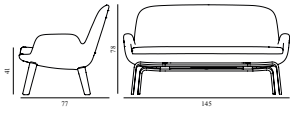

Era Sofa Black Oak		
Colli:	1	
Size & Weight:	H: 78 x W: 145 x D: 77 x SH: 41 cm - 27,2 kg	
Packing:	Brown Box - H: 86,5 x L: 150,5 x D: 88,5 cm - 41,8 kg	
Material:	Shell: Hard Molded PU Foam w. Steel Reinforcement, Cushion: Soft Molded PU Foam, Legs: Painted and Lacquered Oak Veneer, Upholstery: See price groups.	
Production time:	6 weeks	
707181 Group 1	SEK	<i>Contract Price</i> 26.972,00
707182 Group 2	SEK	<i>Contract Price</i> 27.428,00
707183 Group 3	SEK	<i>Contract Price</i> 29.372,00
707184 Group 4	SEK	<i>Contract Price</i> 29.940,00
707185 Group 5	SEK	<i>Contract Price</i> 31.200,00
707186 Group 6	SEK	<i>Contract Price</i> 35.312,00
707187 Group 7	SEK	<i>Contract Price</i> 40.228,00