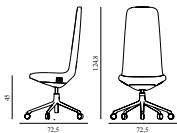

Off Chair High 5W Gas Lift Black Alu

Colli: 1
Size & Weight: H: 124,8 x W: 72,5 x D: 72,5 x SH: 45 cm - 16,2 kg
Packing: Brown Box - H: 134 x L: 69 x D: 72 cm - 17,2 kg
M3: 0,6657
Material: Seat: Rigid PU foam and full upholstery with a steel reinforcement structure inside, Legs and armrests: Powder coated aluminum with five wheels, Upholstery: See price groups.
Production time: 5 weeks

710541 Group 1	SEK	<i>Contract Price</i> 12.456,00
710542 Group 2	SEK	<i>Contract Price</i> 12.572,00
710543 Group 3	SEK	<i>Contract Price</i> 13.084,00
710544 Group 4	SEK	<i>Contract Price</i> 13.428,00
710545 Group 5	SEK	<i>Contract Price</i> 13.940,00
710546 Group 6	SEK	<i>Contract Price</i> 15.200,00
710547 Group 7	SEK	<i>Contract Price</i> 16.400,00

25% Rabatt skall dras av angivna priser