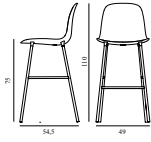

Form Bar Chair 75 cm Steel

Colli: 1
Size & Weight: H: 110 x W: 49 x D: 54,5 x SH: 75 cm - 5,9 kg
Packing: Brown Box - H: 110 x L: 51 x D: 56,5 cm - 7,9 kg
Material: Shell: Polypropylene, Legs: Powder coated steel
Production time: 2 weeks

25% Rabatt skall dras av angivna priser