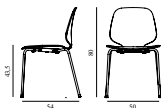

My Chair Full Upholstery Chrome		
Colli:	1	
Size & Weight:	H: 80 x W: 50 x D: 50 x SH: 43,5 cm - 6,2 kg	
Packing:	Brown Box - H: 100 x L: 54 x D: 67 cm - 9,4 kg	
Material:	Shell: Oak Veneer, PU Foam and Full Upholstery, Legs: Chrome, Upholstery: See price groups.	
Production time:	6 weeks	
709971 Group 1	SEK	<i>Contract Price</i> 5.712,00
709972 Group 2	SEK	<i>Contract Price</i> 5.884,00
709973 Group 3	SEK	<i>Contract Price</i> 6.172,00
709974 Group 4	SEK	<i>Contract Price</i> 6.572,00
709975 Group 5	SEK	<i>Contract Price</i> 6.912,00
709976 Group 6	SEK	<i>Contract Price</i> 7.884,00
709977 Group 7	SEK	<i>Contract Price</i> 8.228,00

25% Rabatt skall dras av angivna priser