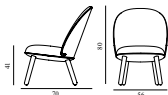

Ace Lounge Chair Smoked Oak

Colli: 1
Size & Weight: H: 80 x W: 56 x D: 70 x SH: 41 cm - 10,4 kg
Packing: Brown Box - H: 62 x L: 62 x D: 61 cm - 12,8 kg
Material: Shell: Veneer, PU Foam, Steel reinforcement, Legs: Painted and Lacquered Oak, Upholstery: See price groups
Production time: 6 weeks

707351 Group 1	SEK	<i>Contract Price</i> 7.712,00
707352 Group 2	SEK	<i>Contract Price</i> 8.000,00
707353 Group 3	SEK	<i>Contract Price</i> 8.456,00
707354 Group 4	SEK	<i>Contract Price</i> 8.800,00
707355 Group 5	SEK	<i>Contract Price</i> 9.256,00
707356 Group 6	SEK	<i>Contract Price</i> 10.512,00
707357 Group 7	SEK	<i>Contract Price</i> 11.656,00

25% Rabatt skall dras av angivna priser