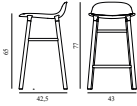

Form Barstool 65 cm Full Upholstery Walnut		
Colli:	1	
Size & Weight:	H: 77 x W: 43 x D: 42,5 x SH: 65 cm - 4 kg	
Packing:	Brown Box - H: 92,5 x L: 48,5 x D: 49 cm - 7 kg	
Material:	Shell: Polypropylene, PU Foam, Legs: Walnut, Upholstery: See price groups.	
Production time:	6 weeks	
707981 Group 1	SEK	<i>Contract Price</i> 7.084,00
707982 Group 2	SEK	<i>Contract Price</i> 7.084,00
707983 Group 3	SEK	<i>Contract Price</i> 7.312,00
707984 Group 4	SEK	<i>Contract Price</i> 7.428,00
707985 Group 5	SEK	<i>Contract Price</i> 7.540,00
707986 Group 6	SEK	<i>Contract Price</i> 8.112,00
707987 Group 7	SEK	<i>Contract Price</i> 8.228,00

25% Rabatt skall dras av angivna priser