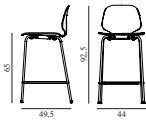

My Chair Barstool 65 cm Front Upholstery Chrome & Walnut

Colli: 1
Size & Weight: H: 92,5 x W: 44 x D: 49,5 x SH: 65 cm - 6,3 kg
Packing: Brown Box - H: 97 x L: 55 x D: 50,5 cm
Material: Shell: Lacquered Walnut Veneer, PU Foam and Front Upholstery, Legs: Chrome, Upholstery: See price groups.
Production time: 6 weeks

710091 Group 1	SEK	<i>Contract Price</i> 6.172,00
710092 Group 2	SEK	<i>Contract Price</i> 6.340,00
710093 Group 3	SEK	<i>Contract Price</i> 6.456,00
710094 Group 4	SEK	<i>Contract Price</i> 6.628,00
710095 Group 5	SEK	<i>Contract Price</i> 6.800,00
710096 Group 6	SEK	<i>Contract Price</i> 7.312,00
710097 Group 7	SEK	<i>Contract Price</i> 7.484,00