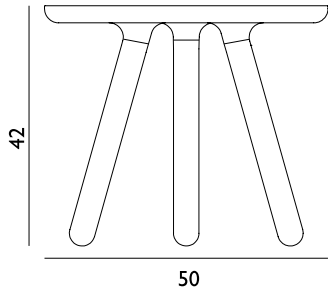

Maintenance: Clean with damp cloth. Please be careful with sharp objects and objects made of metal as they may cause scratches on the plastic composite tabletop.

Tablo Table Small

Colli: 1
 Size & Weight: H: 42 x Ø: 50 cm - 4,9 kg
 Packing: Brown Box - H: 19 x L: 57 x D: 57 cm - 6,5 kg
 M3: 0,0596
 Material: Plastic Composite, Ash