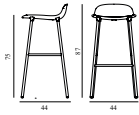

Form Barstool 75 cm Full Upholstery Bright Red Steel

Colli: 1
Size & Weight: H: 87 x W: 44 x D: 44 x SH: 75 cm - 5 kg
Packing: Brown Box - H: 94,5 x L: 49,5 x D: 48,35 cm - 5 kg
Material: Shell: Polypropylene, PU Foam, Legs: Powder Coated Steel, Upholstery: See price groups.
Production time: 6 weeks

712671 Group 1	SEK	<i>Contract Price</i> 4.112,00
712672 Group 2	SEK	<i>Contract Price</i> 4.228,00
712673 Group 3	SEK	<i>Contract Price</i> 4.456,00
712674 Group 4	SEK	<i>Contract Price</i> 4.456,00
712675 Group 5	SEK	<i>Contract Price</i> 4.684,00
712676 Group 6	SEK	<i>Contract Price</i> 5.140,00
712677 Group 7	SEK	<i>Contract Price</i> 5.256,00