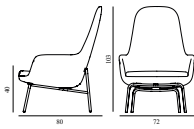

Era Lounge Chair High Chrome		
Colli:	1	
Size & Weight:	H: 103 x W: 72 x D: 80 x SH: 40 cm - 16,6 kg	
Packing:	Brown Box - H: 106,4 x L: 84,4 x D: 75,4 cm - 23,6 kg	
Material:	Shell: Hard Molded PU Foam w. Steel Reinforcement, Cushion: Soft Molded PU Foam, Legs: Chrome, Upholstery: See price groups.	
Production time:	6 weeks	

707081 Group 1	SEK	<i>Contract Price</i> 15.884,00
707082 Group 2	SEK	<i>Contract Price</i> 16.112,00
707083 Group 3	SEK	<i>Contract Price</i> 17.372,00
707084 Group 4	SEK	<i>Contract Price</i> 17.828,00
707085 Group 5	SEK	<i>Contract Price</i> 18.628,00
707086 Group 6	SEK	<i>Contract Price</i> 21.256,00
707087 Group 7	SEK	<i>Contract Price</i> 22.172,00

25% Rabatt skall dras av angivna priser