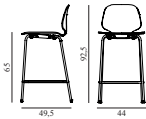

My Chair Barstool 65 cm Front Upholstery Black Steel & Walnut

Colli: 1
Size & Weight: H: 92,5 x W: 44 x D: 49,5 x SH: 65 cm - 6,3 kg
Packing: Brown Box - H: 97 x L: 55 x D: 50,5 cm
Material: Shell: Lacquered Walnut Veneer, PU Foam and Front Upholstery, Legs: Powder Coated Steel, Upholstery: See price groups.
Production time: 6 weeks

710121 Group 1	SEK	<i>Contract Price</i> 5.140,00
710122 Group 2	SEK	<i>Contract Price</i> 5.256,00
710123 Group 3	SEK	<i>Contract Price</i> 5.372,00
710124 Group 4	SEK	<i>Contract Price</i> 5.600,00
710125 Group 5	SEK	<i>Contract Price</i> 5.772,00
710126 Group 6	SEK	<i>Contract Price</i> 6.228,00
710127 Group 7	SEK	<i>Contract Price</i> 6.400,00

25% Rabatt skall dras av angivna priser