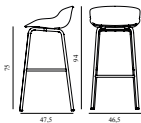

Hyg Barstool 75 cm Front Upholstery White & White Steel

Coll: 1
Size & Weight: H: 94 x W: 46,5 x D: 47,5 x SH: 75 cm - 6,2 kg
Packing: Brown Box - H: 96 x L: 49,5 x D: 48,5 cm - 8,2 kg
M3: 0,2305
Material: Shell: Polypropylene with PU foam and front upholstery. Legs: Powder coated steel, Upholstery: See price groups.
Production time: 5 weeks

709591 Group 1	SEK	Contract Price 4.684,00
709592 Group 2	SEK	Contract Price 4.740,00
709593 Group 3	SEK	Contract Price 4.912,00
709594 Group 4	SEK	Contract Price 5.028,00
709595 Group 5	SEK	Contract Price 5.256,00
709596 Group 6	SEK	Contract Price 5.828,00
709597 Group 7	SEK	Contract Price 6.000,00

25% Rabatt skall dras av angivna priser