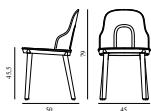

ALLEZ CHAIR UPHOLSTERY OAK

Design: Simon Legald, 2020
Duty Code: 9401800000
Made in: Denmark

Construction: The Allez chair is a knock-down component-based chair consisting of seven main components of a frame, a seat, a backrest and four legs. The chair is suitable for indoor or outdoor use and all parts are replaceable. The Allez chair is gas-injection molded using pure polypropylene (PP) and weighs only 3.6 kg. The seat is available in polyamide (PA) with a subtle cut-out, molded wicker in PP or with upholstery for indoor or outdoor. The legs are available in PP or lacquered oak. The Allez chair is delivered flat-packed or can be ordered assembled. Assembly manual included. The Allez chair meets European standards Level 2 (EN 16139:2013 and EN 1022:2005).

Maintenance: Clean with a damp cloth.

Allez Chair Upholstery Main Line Flax Oak

Colli: 1
Size & Weight: H: 79 x W: 45 x D: 50 x SH: 45,5 cm - 3,8 kg
Packing: Flat-packed: Brown Box - H: 50 x L: 44 x D: 15 cm - 3,6 kg - 0,033 m³ / Mounted: Brown Box - H: 64 x L: 47 x D: 91 cm (2 pcs) - 9,3 kg - 0,2737 m³
Material: Main body in polypropylene (PP). Seat available in polyamide (PA), molded wicker polypropylene (PP) or indoor or outdoor upholstery. Legs available in polypropylene (PP) or lacquered oak.
Color: Black, Grey, Warm grey, Park green (not available in White)
Production time: 2 weeks

Contract Price
SEK 3.312,00