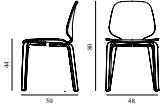

MY CHAIR FULL UPHOLSTERY WOOD

Design: Nicholai Wiig Hansen, 2013
Duty Code: 9401610000
Made in: Lithuania
Price Groups: 1) Oceanic, Aquarius
2) Synergy, Remix, Main Line Flax
3) Yoredale, Canvas
4) Steelcut Trio, City Velvet
5) Hallingdal, Fiord, Divina Melange, Divina MD, Divina
6) Zero, Vidar
7) Ultra Leather, Elle

My Chair Full Upholstery Oak

Colli: 1
Size & Weight: H: 80 x W: 48 x D: 50 x SH: 44 cm - 6,3 kg
Packing: Brown Box - H: 100 x L: 54 x D: 67 cm - 15,6 kg
Material: Shell: Oak Veneer, PU Foam and Full Upholstery, Legs: Lacquered Oak Veneer, Upholstery: See price groups.
Production time: 6 weeks

709941 Group 1	SEK	<i>Contract Price</i> 6.740,00
709942 Group 2	SEK	<i>Contract Price</i> 6.972,00
709943 Group 3	SEK	<i>Contract Price</i> 7.200,00
709944 Group 4	SEK	<i>Contract Price</i> 7.600,00
709945 Group 5	SEK	<i>Contract Price</i> 7.940,00
709946 Group 6	SEK	<i>Contract Price</i> 8.972,00
709947 Group 7	SEK	<i>Contract Price</i> 9.312,00