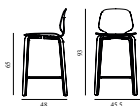

Maintenance: Clean with damp cloth.

My Chair Barstool 65 cm Oak	
Colli:	1
Size & Weight:	H: 93 x W: 45,5 x D: 48 x SH: 65 cm - 6,2 kg
Packing:	Brown Box - H: 97 x L: 55 x D: 50,5 cm - 9 kg
Material:	Shell and Legs: Lacquered Oak Veneer
Production time:	4 weeks
	SEK <i>Contract Price</i> 4.228,00
	601392 Oak