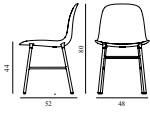

Form Chair Full Upholstery Black Steel

Colli: 1
Size & Weight: H: 80 x W: 48 x D: 52 x SH: 44 cm - 6 kg
Packing: Brown Box - H: 89 x L: 56 x D: 56 cm (2 pcs) - 9 kg
Material: Shell: Polypropylene, PU Foam, Legs: Powder Coated Steel, Upholstery: See price groups
Production time: 6 weeks

707641 Group 1	SEK	<i>Contract Price</i> 4.572,00
707642 Group 2	SEK	<i>Contract Price</i> 4.572,00
707643 Group 3	SEK	<i>Contract Price</i> 5.028,00
707644 Group 4	SEK	<i>Contract Price</i> 5.140,00
707645 Group 5	SEK	<i>Contract Price</i> 5.484,00
707646 Group 6	SEK	<i>Contract Price</i> 6.400,00
707647 Group 7	SEK	<i>Contract Price</i> 6.628,00