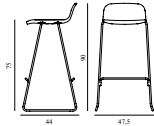

Just Barstool 75 cm w. Back Chrome

Colli: 1
Size & Weight: H: 90 x W: 47,5 x D: 44 x SH: 75 cm - 7 kg
Packing: Brown Box - H: 116,4 x L: 52,7 x D: 50,7 cm - 24 kg
Material: Lacquered Oak Veneer; Legs: Chrome/ steel
Production time: 2 weeks

Contract Price
SEK 2.800,00