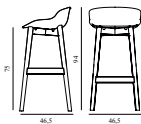

Hyg Barstool 75 cm Full Upholstery Black Oak

Colli: 1
Size & Weight: H: 94 x VV: 46,5 x D: 46,5 x SH: 75 cm - 6 kg
Packing: Brown Box - H: 96 x L: 49,5 x D: 48,5 cm - 8 kg
M3: 0,2305
Material: Shell: Polypropylene with PU foam and full upholstery. Legs: Painted and lacquered oak, Upholstery: See price groups.
Production time: 5 weeks

709581 Group 1	SEK	<i>Contract Price</i> 5.884,00
709582 Group 2	SEK	<i>Contract Price</i> 5.940,00
709583 Group 3	SEK	<i>Contract Price</i> 6.228,00
709584 Group 4	SEK	<i>Contract Price</i> 6.456,00
709585 Group 5	SEK	<i>Contract Price</i> 6.740,00
709586 Group 6	SEK	<i>Contract Price</i> 7.540,00
709587 Group 7	SEK	<i>Contract Price</i> 7.828,00

25% Rabatt skall dras av angivna priser