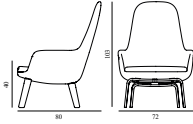

ERA LOUNGE CHAIR HIGH WOOD

Design: Simon Legald, 2014
Awards: Red Dot Award 2016, Germany & German Design Award
2015 - "Special Mention", Germany
Duty Code: 94037000
Made in: Poland
Price Groups: 1) Oceanic, Aquarius
2) Synergy, Remix, Main Line Flax
3) Yoredale, Canvas
4) Steelcut Trio, City Velvet
5) Hallingdal, Fiord, Divina Melange, Divina MD, Divina
6) Zero, Vidar
7) Ultra Leather, Elle

Era Lounge Chair High Oak

Colli: 1
Size & Weight: H: 103 x W: 72 x D: 80 x SH: 40 cm - 15,6 kg
Packing: Brown Box - H: 106,4 x L: 84,4 x D: 75,4 cm - 22,6 kg
Material: Shell: Hard Molded PU Foam w. Steel Reinforcement, Cushion: Soft Molded PU Foam, Legs: Oak, Upholstery: See price groups.
Production time: 6 weeks

707091 Group 1	SEK	<i>Contract Price</i> 13.828,00
707092 Group 2	SEK	<i>Contract Price</i> 14.172,00
707093 Group 3	SEK	<i>Contract Price</i> 15.312,00
707094 Group 4	SEK	<i>Contract Price</i> 16.172,00
707095 Group 5	SEK	<i>Contract Price</i> 16.572,00
707096 Group 6	SEK	<i>Contract Price</i> 19.200,00
707097 Group 7	SEK	<i>Contract Price</i> 20.112,00