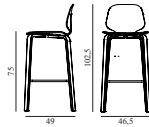

My Chair Barstool 75 cm Black

Colli: 1
Size & Weight: H: 102,5 x W: 46,5 x D: 49 x SH: 75 cm - 6,6 kg
Packing: Brown Box - H: 108 x L: 55 x D: 50,5 cm - 9 kg
Material: Shell and Legs: Painted and Lacquered Ash Veneer
Production time: 4 weeks

SEK Contract Price
4.628,00