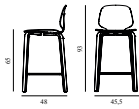

My Chair Barstool 65 cm Black

Colli: 1
Size & Weight: H: 93 x W: 45,5 x D: 48 x SH: 65 cm - 6,2 kg
Packing: Brown Box - H: 97 x L: 55 x D: 50,5 cm - 9 kg
Material: Shell and Legs: Painted and Lacquered Ash Veneer
Production time: 4 weeks

Contract Price
SEK 4.628,00

MY CHAIR BARSTOOL 65 CM CHROME & STEEL

Design: Nicholai Wiig Hansen, 2013
Duty Code: 9401790000
Made in: Lithuania
Construction: My Chair Barstool 65 cm consists of a shell made in molded walnut, oak or in a painted ash veneer version. Comes with legs in chrome legs in chrome, powder coated steel, molded walnut, oak or painted ash veneer. The rubber pieces between the shell and the legs, as well as the plastic parts underneath the ends of the legs, are specially designed for Normann Copenhagen for My Chair. My Chair Barstool with chrome and steel legs are stackable - up to 6 pcs. The chair is delivered assembled. Load capacity: Max. 150 kg dynamic weight. Seat Depth: 42 cm.
Maintenance: Clean with damp cloth.

My Chair Barstool 65 cm Chrome & Oak

Colli: 1
Size & Weight: H: 92,5 x W: 44 x D: 49,5 x SH: 65 cm - 6 kg
Packing: Brown Box - H: 97 x L: 55 x D: 50,5 cm
Material: Shell: Lacquered Oak Veneer, Legs: Chrome
Production time: 4 weeks

Contract Price
SEK 4.628,00

My Chair Barstool 65 cm Chrome & Walnut

Colli: 1
Size & Weight: H: 92,5 x W: 44 x D: 49,5 x SH: 65 cm - 6 kg
Packing: Brown Box - H: 97 x L: 55 x D: 50,5 cm
Material: Shell: Lacquered Walnut Veneer, Legs: Chrome
Production time: 4 weeks

Contract Price
SEK 4.912,00

My Chair Barstool 65 cm Chrome & Black

Colli: 1
Size & Weight: H: 92,5 x W: 44 x D: 49,5 x SH: 65 cm - 6 kg
Packing: Brown Box - H: 97 x L: 55 x D: 50,5 cm
Material: Shell: Painted and Lacquered Ash Veneer, Legs: Chrome
Production time: 4 weeks

Contract Price
SEK 4.628,00

25% Rabatt skall dras av angivna priser