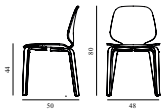

My Chair Front Upholstery Walnut		
Colli:	1	
Size & Weight:	H: 80 x W: 48 x D: 50 x SH: 44 cm - 6,6 kg	
Packing:	Brown Box - H: 100 x L: 54 x D: 67 cm - 9,6 kg	
Material:	Shell: Lacquered Walnut Veneer; PU Foam and Front Upholstery; Legs: Lacquered Walnut Veneer; Upholstery: See price groups.	
Production time:	6 weeks	
709861 Group 1	SEK	<i>Contract Price</i> 4.684,00
709862 Group 2	SEK	<i>Contract Price</i> 4.800,00
709863 Group 3	SEK	<i>Contract Price</i> 5.028,00
709864 Group 4	SEK	<i>Contract Price</i> 5.200,00
709865 Group 5	SEK	<i>Contract Price</i> 5.372,00
709866 Group 6	SEK	<i>Contract Price</i> 6.000,00
709867 Group 7	SEK	<i>Contract Price</i> 6.172,00