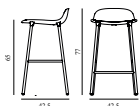

Form Barstool 65 cm Full Upholstery Brown Steel

Colli: 1
Size & Weight: H: 77 x W: 42,5 x D: 42,5 x SH: 65 cm - 4,5 kg
Packing: Brown Box - H: 92,5 x L: 48,5 x D: 49 cm - 7 kg
Material: Shell: Polypropylene, PU Foam, Legs: Powder Coated Steel, Upholstery: See price groups.
Production time: 6 weeks

712481 Group 1	SEK	<i>Contract Price</i> 4.112,00
712482 Group 2	SEK	<i>Contract Price</i> 4.228,00
712483 Group 3	SEK	<i>Contract Price</i> 4.456,00
712484 Group 4	SEK	<i>Contract Price</i> 4.456,00
712485 Group 5	SEK	<i>Contract Price</i> 4.684,00
712486 Group 6	SEK	<i>Contract Price</i> 5.140,00
712487 Group 7	SEK	<i>Contract Price</i> 5.256,00

25% Rabatt skall dras av angivna priser