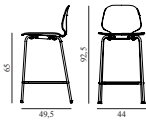

My Chair Barstool 65 cm Black Steel & Oak

Collis: 1
Size & Weight: H: 92,5 x W: 44 x D: 49,5 x SH: 65 cm - 6 kg
Packing: Brown Box - H: 97 x L: 55 x D: 50,5 cm
Material: Shell: Lacquered Oak Veneer, Legs: Powder Coated Steel
Production time: 4 weeks

SEK *Contract Price*
3.884,00