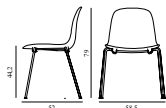

FORM CHAIR STACKING FULL UPHOLSTERY STEEL

Design: Simon Legald, 2022
Duty Code: 9401710000
Made in: Poland
Price Groups: 1) Oceanic, Aquarius
2) Synergy, Remix, Main Line Flax
3) Yoredale, Canvas
4) Steelcut Trio, City Velvet
5) Hallingdal, Fiord, Divina Melange, Divina MD, Divina
6) Zero, Vidar
7) Ultra Leather, Elle

Form Chair Stacking Full Upholstery Black Steel

Colli: 1
Size & Weight: H: 79 x VV: 58,5 x D: 52 x SH: 44,2 cm - 4,8 kg
Packing: Brown Box - H: 90,5 x L: 59,4 x D: 56 cm (2 pcs) - 11,6 kg
Material: Shell: Polypropylene, PU Foam, Legs: Powder Coated Steel, Upholstery: See price groups
Production time: 6 weeks

707721 Group 1	SEK	<i>Contract Price</i> 4.800,00
707722 Group 2	SEK	<i>Contract Price</i> 4.800,00
707723 Group 3	SEK	<i>Contract Price</i> 5.256,00
707724 Group 4	SEK	<i>Contract Price</i> 5.372,00
707725 Group 5	SEK	<i>Contract Price</i> 5.712,00
707726 Group 6	SEK	<i>Contract Price</i> 6.628,00
707727 Group 7	SEK	<i>Contract Price</i> 6.972,00

25% Rabatt skall dras av angivna priser