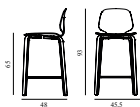

My Chair Barstool 65 cm Full Upholstery Oak

Colli: 1
Size & Weight: H: 92,5 x W: 45,5 x D: 48 x SH: 65 cm - 6,3 kg
Packing: Brown Box - H: 97 x L: 55 x D: 50,5 cm - 9,1 kg
Material: Shell: Oak Veneer, PU Foam and Full Upholstery, Legs: Lacquered Oak Veneer, Upholstery: See price groups.
Production time: 6 weeks

710141 Group 1	SEK	<i>Contract Price</i> 7.772,00
710142 Group 2	SEK	<i>Contract Price</i> 8.000,00
710143 Group 3	SEK	<i>Contract Price</i> 8.340,00
710144 Group 4	SEK	<i>Contract Price</i> 8.572,00
710145 Group 5	SEK	<i>Contract Price</i> 8.912,00
710146 Group 6	SEK	<i>Contract Price</i> 9.828,00
710147 Group 7	SEK	<i>Contract Price</i> 10.112,00

25% Rabatt skall dras av angivna priser