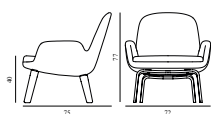

ERA LOUNGE CHAIR LOW WOOD

Design: Simon Legald, 2014
Awards: Red Dot Award 2016, Germany & German Design Award
2015 - "Special Mention", Germany
Duty Code: 94037000
Made in: Poland
Price Groups: 1) Oceanic, Aquarius
2) Synergy, Remix, Main Line Flax
3) Yoredale, Canvas
4) Steelcut Trio, City Velvet
5) Hallingdal, Fiord, Divina Melange, Divina MD, Divina
6) Zero, Vidar
7) Ultra Leather, Elle

Era Lounge Chair Low Oak

Colli: 1
Size & Weight: H: 77 x W: 72 x D: 74 x SH: 40 cm - 16,2 kg
Packing: Brown Box - H: 80,4 x L: 83,4 x D: 75,4 cm - 21 kg
Material: Shell: Hard Molded PU Foam w. Steel Reinforcement, Cushion: Soft Molded PU Foam, Legs: Oak, Upholstery: See price groups.
Production time: 6 weeks

707021 Group 1	SEK	<i>Contract Price</i> 12.800,00
707022 Group 2	SEK	<i>Contract Price</i> 13.028,00
707023 Group 3	SEK	<i>Contract Price</i> 14.172,00
707024 Group 4	SEK	<i>Contract Price</i> 14.512,00
707025 Group 5	SEK	<i>Contract Price</i> 15.200,00
707026 Group 6	SEK	<i>Contract Price</i> 17.484,00
707027 Group 7	SEK	<i>Contract Price</i> 18.284,00

25% Rabatt skall dras av angivna priser