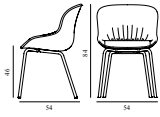

Hyg Comfort Chair Full Upholstery Sand Steel
Colli: 1
Size & Weight: H: 84 x W: 54 x D: 54 x SH: 46 cm - 7,5 kg
Packing: Brown Box - H: 86 x L: 57,5 x D: 56 cm
M3: 0,2769
Material: Shell: Polypropylene with PU foam and full upholstery. Legs: Powder Coated Steel, Upholstery: See price groups
Production time: 5 weeks

708701 Group 1	SEK	<i>Contract Price</i> 6.628,00
708702 Group 2	SEK	<i>Contract Price</i> 6.740,00
708703 Group 3	SEK	<i>Contract Price</i> 7.140,00
708704 Group 4	SEK	<i>Contract Price</i> 7.484,00
708705 Group 5	SEK	<i>Contract Price</i> 7.884,00
708706 Group 6	SEK	<i>Contract Price</i> 9.028,00
708707 Group 7	SEK	<i>Contract Price</i> 9.940,00

25% Rabatt skall dras av angivna priser