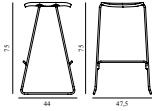

JUST BARSTOOL 75 CM FULL UPHOLSTERY STEEL

Design: Iskos-Berlin, 2014
Duty Code: 9401710000
Made in: Poland
Price Groups: 1) Oceanic, Aquarius
2) Synergy, Remix, Main Line Flax
3) Yoredale, Canvas
4) Steelcut Trio, City Velvet
5) Hallingdal, Fiord, Divina Melange, Divina MD, Divina
6) Zero, Vidar
7) Ultra Leather, Elle

Just Barstool 75 cm Full Upholstery Black Steel

Colli: 1
Size & Weight: H: 75 x VV: 47,5 x D: 44 x SH: 75 cm - 6,9 kg
Packing: Brown Box - H: 1000 x L: 500 x D: 500 cm
Material: Shell: Lacquered Oak Veneer, Legs: Powder Coated Steel, Upholstery: See price groups.
Production time: 6 weeks

709811 Group 1	SEK	<i>Contract Price</i> 6.172,00
709812 Group 2	SEK	<i>Contract Price</i> 6.284,00
709813 Group 3	SEK	<i>Contract Price</i> 6.340,00
709814 Group 4	SEK	<i>Contract Price</i> 6.512,00
709815 Group 5	SEK	<i>Contract Price</i> 6.684,00
709816 Group 6	SEK	<i>Contract Price</i> 7.084,00
709817 Group 7	SEK	<i>Contract Price</i> 7.312,00