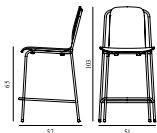

STUDIO BARSTOOL 65 CM FULL UPHOLSTERY

Design: Simon Legald, 2018
Duty Code: 9401710000
Made in: Denmark
Price Groups: 1) Oceanic, Aquarius
2) Synergy, Remix, Main Line Flax
3) Yoredale, Canvas
4) Steelcut Trio, City Velvet
5) Hallingdal, Fiord, Divina Melange, Divina MD, Divina
6) Zero, Vidar
7) Ultra Leather, Elle

Studio Barstool 65 cm Full Upholstery Black Steel		
Colli:	1	
Size & Weight:	H: 80 x W: 48 x D: 47 x SH: 65 cm - 5,9 kg	
Packing:	Brown Box - H: 92 x L: 56 x D: 53 cm - 8,3 kg	
M3:	0,2731	
Material:	Shell: Full Upholstery, Legs: Powder Coated Steel, Upholstery: See price groups.	
Production time:	5 weeks	
711391 Group 1	SEK	Contract Price 4.800,00
711392 Group 2	SEK	Contract Price 4.800,00
711393 Group 3	SEK	Contract Price 5.028,00
711394 Group 4	SEK	Contract Price 5.140,00
711395 Group 5	SEK	Contract Price 5.372,00
711396 Group 6	SEK	Contract Price 5.828,00
711397 Group 7	SEK	Contract Price 6.056,00

STUDIO BAR CHAIR 65 CM STEEL

Design: Simon Legald, 2020
Duty Code: 9401790000
Made in: Lithuania
Construction: Studio bar chair is made in molded oak veneer. Comes with a clear lacquer or in a painted version. Legs are made of powder coated steel tubes.

Studio Bar Chair 65 cm Black Steel			
Colli:	1		
Size & Weight:	H: 103 x W: 52 x D: 57 x SH: 65 cm - 7 kg		
Packing:	Brown Box - H: 104,5 x L: 53 x D: 59 cm - 9 kg		
Material:	Shell: Lacquered or painted and lacquered oak veneer, Legs: Powder coated steel.		
Production time:	2 weeks		
	SEK	Contract Price 3.940,00	
601955 Oak	601956 Light Grey	601957 Brown	601958 Green
601959 Black			

25% Rabatt skall dras av angivna priser