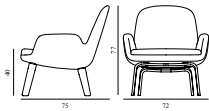

Era Lounge Chair Low Walnut		
Colli:	1	
Size & Weight:	H: 77 x W: 72 x D: 74 x SH: 40 cm - 17 kg	
Packing:	Brown Box - H: 80,4 x L: 83,4 x D: 75,4 cm - 21 kg	
Material:	Shell: Hard Molded PU Foam w. Steel Reinforcement, Cushion: Soft Molded PU Foam, Legs: Walnut Veneer, Upholstery: See price groups.	
Production time:	6 weeks	
707031 Group 1	SEK	<i>Contract Price</i> 12.800,00
707032 Group 2	SEK	<i>Contract Price</i> 13.028,00
707033 Group 3	SEK	<i>Contract Price</i> 14.172,00
707034 Group 4	SEK	<i>Contract Price</i> 14.512,00
707035 Group 5	SEK	<i>Contract Price</i> 15.200,00
707036 Group 6	SEK	<i>Contract Price</i> 17.484,00
707037 Group 7	SEK	<i>Contract Price</i> 18.284,00

25% Rabatt skall dras av angivna priser