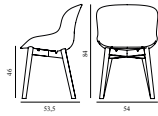

Hyg Chair Front Upholstery Grey & Black Oak

Colli: 1
Size & Weight: H: 84 x W: 54 x D: 53,5 x SH: 46 cm - 7,6 kg
Packing: Brown Box - H: 86 x L: 57,5 x D: 56 cm - 9,1 kg
Material: Shell: Polypropylene with PU foam and front upholstery. Legs: Painted and lacquered oak, Upholstery: See price groups.
Production time: 5 weeks

708481 Group 1	SEK	<i>Contract Price</i> 5.600,00
708482 Group 2	SEK	<i>Contract Price</i> 5.712,00
708483 Group 3	SEK	<i>Contract Price</i> 5.940,00
708484 Group 4	SEK	<i>Contract Price</i> 6.112,00
708485 Group 5	SEK	<i>Contract Price</i> 6.340,00
708486 Group 6	SEK	<i>Contract Price</i> 6.972,00
708487 Group 7	SEK	<i>Contract Price</i> 7.200,00

25% Rabatt skall dras av angivna priser