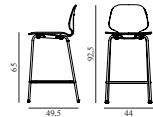

My Chair Barstool 65 cm Full Upholstery Chrome

Colli: 1
Size & Weight: H: 92,5 x W: 44 x D: 49,5 x SH: 65 cm - 7 kg
Packing: Brown Box - H: 97 x L: 55 x D: 50,5 cm - 9,8 kg
Material: Shell: Oak Veneer, PU Foam and Full Upholstery, Legs: Chrome, Upholstery: See price groups.
Production time: 6 weeks

710171 Group 1	SEK	<i>Contract Price</i> 6.340,00
710172 Group 2	SEK	<i>Contract Price</i> 6.400,00
710173 Group 3	SEK	<i>Contract Price</i> 6.740,00
710174 Group 4	SEK	<i>Contract Price</i> 6.972,00
710175 Group 5	SEK	<i>Contract Price</i> 7.256,00
710176 Group 6	SEK	<i>Contract Price</i> 8.172,00
710177 Group 7	SEK	<i>Contract Price</i> 8.512,00

25% Rabatt skall dras av angivna priser