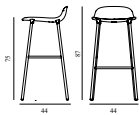

Form Barstool 75 cm Full Upholstery Warm Grey Steel

Colli: 1
Size & Weight: H: 87 x W: 44 x D: 44 x SH: 75 cm - 5 kg
Packing: Brown Box - H: 94,5 x L: 49,5 x D: 48,35 cm - 5 kg
Material: Shell: Polypropylene, PU Foam, Legs: Powder Coated Steel, Upholstery: See price groups.
Production time: 6 weeks

712641 Group 1	SEK	<i>Contract Price</i> 4.112,00
712642 Group 2	SEK	<i>Contract Price</i> 4.228,00
712643 Group 3	SEK	<i>Contract Price</i> 4.456,00
712644 Group 4	SEK	<i>Contract Price</i> 4.456,00
712645 Group 5	SEK	<i>Contract Price</i> 4.684,00
712646 Group 6	SEK	<i>Contract Price</i> 5.140,00
712647 Group 7	SEK	<i>Contract Price</i> 5.256,00

25% Rabatt skall dras av angivna priser