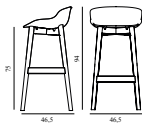

Hyg Barstool 75 cm Front Upholstery Black & Oak

Colli: 1
Size & Weight: H: 94 x VV: 46,5 x D: 46,5 x SH: 75 cm - 5,9 kg
Packing: Brown Box - H: 96 x L: 49,5 x D: 48,5 cm - 7,9 kg
Material: Shell: Polypropylene with PU foam and front upholstery. Legs: Lacquered oak, Upholstery: See price groups.
Production time: 5 weeks

709491 Group 1	SEK	<i>Contract Price</i> 5.372,00
709492 Group 2	SEK	<i>Contract Price</i> 5.428,00
709493 Group 3	SEK	<i>Contract Price</i> 5.600,00
709494 Group 4	SEK	<i>Contract Price</i> 5.772,00
709495 Group 5	SEK	<i>Contract Price</i> 5.940,00
709496 Group 6	SEK	<i>Contract Price</i> 6.512,00
709497 Group 7	SEK	<i>Contract Price</i> 6.684,00