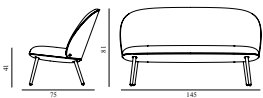

Ace Sofa Brass

Colli: 1
Size & Weight: H: 81 x W: 145 x D: 75 x SH: 41 cm - 27 kg
Packing: Brown Box - H: 78 x L: 147 x D: 61 cm - 34 kg
Material: Shell: Veneer, PU Foam, Steel reinforcement, Legs: Brass plated steel, Upholstery: See price groups
Production time: 6 weeks

707421 Group 1	SEK	<i>Contract Price</i> 17.312,00
707422 Group 2	SEK	<i>Contract Price</i> 17.884,00
707423 Group 3	SEK	<i>Contract Price</i> 18.912,00
707424 Group 4	SEK	<i>Contract Price</i> 19.656,00
707425 Group 5	SEK	<i>Contract Price</i> 20.628,00
707426 Group 6	SEK	<i>Contract Price</i> 23.372,00
707427 Group 7	SEK	<i>Contract Price</i> 28.228,00

25% Rabatt skall dras av angivna priser