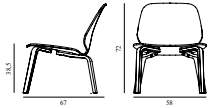

My Chair Lounge Front Upholstery Oak

Colli: 1
Size & Weight: H: 72 x W: 58 x D: 67 x SH: 38,5 cm - 8,9 kg
Packing: Brown Box - H: 76,5 x L: 67 x D: 62,5 cm - 11,9 kg
Material: Shell: Lacquered Oak Veneer, PU Foam and Front Upholstery, Legs: Lacquered Oak Veneer; Upholstery: See price groups.
Production time: 6 weeks

709991 Group 1	SEK	Contract Price 6.684,00
709992 Group 2	SEK	Contract Price 6.856,00
709993 Group 3	SEK	Contract Price 7.084,00
709994 Group 4	SEK	Contract Price 7.256,00
709995 Group 5	SEK	Contract Price 7.428,00
709996 Group 6	SEK	Contract Price 8.056,00
709997 Group 7	SEK	Contract Price 8.284,00

25% Rabatt skall dras av angivna priser