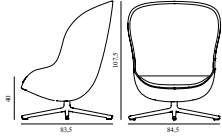

HYG LOUNGE CHAIR HIGH SWIVEL

Design: Simon Legald, 2018
Duty Code: 9401710000
Made in: Lithuania
Price Groups: 1) Oceanic, Aquarius
2) Synergy, Remix, Main Line Flax
3) Yoredale, Canvas
4) Steelcut Trio, City Velvet
5) Hallingdal, Fiord, Divina Melange, Divina MD, Divina
6) Zero, Vidar
7) Ultra Leather, Elle

Hyg Lounge Chair High Swivel Alu

Colli: 1
Size & Weight: H: 107,5 x W: 84,5 x D: 83,5 x SH: 40 cm - 20,8 kg
Packing: Brown Box - H: 115 x L: 92 x D: 88 cm - 27,2 kg
Material: Shell: Hard Molded PU Foam w. Steel Reinforcement, Cushion: Soft Molded PU Foam, Legs: Aluminum, Upholstery: See price groups
Production time: 6 weeks

709211 Group 1	SEK	<i>Contract Price</i> 16.800,00
709212 Group 2	SEK	<i>Contract Price</i> 17.428,00
709213 Group 3	SEK	<i>Contract Price</i> 18.572,00
709214 Group 4	SEK	<i>Contract Price</i> 19.428,00
709215 Group 5	SEK	<i>Contract Price</i> 20.456,00
709216 Group 6	SEK	<i>Contract Price</i> 23.540,00
709217 Group 7	SEK	<i>Contract Price</i> 26.056,00