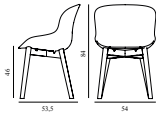

Hyg Chair Front Upholstery Black & Oak

Colli: 1
Size & Weight: H: 84 x W: 54 x D: 53,5 x SH: 46 cm - 7,6 kg
Packing: Brown Box - H: 86 x L: 57,5 x D: 56 cm - 9,1 kg
Material: Shell: Polypropylene with PU foam and front upholstery. Legs: Lacquered oak, Upholstery: See price groups.
Production time: 5 weeks

708441 Group 1	SEK	<i>Contract Price</i> 5.600,00
708442 Group 2	SEK	<i>Contract Price</i> 5.712,00
708443 Group 3	SEK	<i>Contract Price</i> 5.940,00
708444 Group 4	SEK	<i>Contract Price</i> 6.112,00
708445 Group 5	SEK	<i>Contract Price</i> 6.340,00
708446 Group 6	SEK	<i>Contract Price</i> 6.972,00
708447 Group 7	SEK	<i>Contract Price</i> 7.200,00

25% Rabatt skall dras av angivna priser