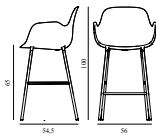

Form Bar Armchair 65 cm Full Upholstery Warm Grey Steel

Colli: 1
Size & Weight: H: 100 x W: 56 x D: 54,5 x SH: 65 cm - 6,4 kg
Packing: Brown Box - H: 100 x L: 52,5 x D: 58 cm - 8,7 kg
Material: Shell: Polypropylene, PU Foam, Legs: Powder Coated Steel, Upholstery: See price groups.
Production time: 6 weeks

712581 Group 1	SEK	<i>Contract Price</i> 6.284,00
712582 Group 2	SEK	<i>Contract Price</i> 6.400,00
712583 Group 3	SEK	<i>Contract Price</i> 6.856,00
712584 Group 4	SEK	<i>Contract Price</i> 7.084,00
712585 Group 5	SEK	<i>Contract Price</i> 7.428,00
712586 Group 6	SEK	<i>Contract Price</i> 8.456,00
712587 Group 7	SEK	<i>Contract Price</i> 8.800,00

25% Rabatt skall dras av angivna priser