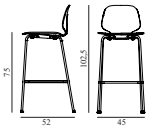

My Chair Barstool 75 cm Front Upholstery Black Steel & Black

Colli: 1
Size & Weight: H: 102,5 x W: 45 x D: 52 x SH: 75 cm - 7,2 kg
Packing: Brown Box - H: 108 x L: 55 x D: 50,5 cm
Material: Shell: Painted and Lacquered Ash Veneer, PU Foam and Front Upholstery, Legs: Powder Coated Steel, Upholstery: See price groups.
Production time: 6 weeks

710271 Group 1	SEK	<i>Contract Price</i> 5.140,00
710272 Group 2	SEK	<i>Contract Price</i> 5.256,00
710273 Group 3	SEK	<i>Contract Price</i> 5.372,00
710274 Group 4	SEK	<i>Contract Price</i> 5.600,00
710275 Group 5	SEK	<i>Contract Price</i> 5.772,00
710276 Group 6	SEK	<i>Contract Price</i> 6.228,00
710277 Group 7	SEK	<i>Contract Price</i> 6.400,00

25% Rabatt skall dras av angivna priser