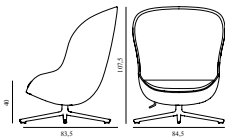

Hyg Lounge Chair High Swivel Black Alu Tilt

Size & Weight: H: 107,5 x W: 84,5 x D: 83,5 x SH: 40 cm - 22,5 kg
Packing: Brown Box - H: 115 x L: 92 x D: 88 cm - 28,9 kg
Material: Shell: Hard Molded PU Foam w. Steel Reinforcement, Cushion: Soft Molded PU Foam, Legs: Powder coated aluminum, Upholstery: See price groups
Production time: 6 weeks

709241 Group 1	SEK	<i>Contract Price</i> 20.912,00
709242 Group 2	SEK	<i>Contract Price</i> 21.084,00
709243 Group 3	SEK	<i>Contract Price</i> 22.228,00
709244 Group 4	SEK	<i>Contract Price</i> 23.028,00
709245 Group 5	SEK	<i>Contract Price</i> 24.112,00
709246 Group 6	SEK	<i>Contract Price</i> 27.200,00
709247 Group 7	SEK	<i>Contract Price</i> 29.712,00

25% Rabatt skall dras av angivna priser