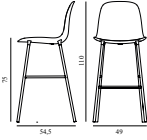

FORM BAR CHAIR 75 CM FULL UPHOLSTERY STEEL

Design: Simon Legald, 2015
Awards: German Design Award 2016, Germany - "Special Mention" & IF Product Design Award 2016, Germany
Duty Code: 9401710000
Made in: Poland
Price Groups: 1) Oceanic, Aquarius
2) Synergy, Remix, Main Line Flax
3) Yoredale, Canvas
4) Steelcut Trio, City Velvet
5) Hallingdal, Fiord, Divina Melange, Divina MD, Divina
6) Zero, Vidar
7) Ultra Leather, Elle

Form Bar Chair 75 cm Full Upholstery Black Steel

Colli: 1
Size & Weight: H: 110 x W: 49 x D: 54,5 x SH: 75 cm - 5,9 kg
Packing: Brown Box - H: 110 x L: 51 x D: 56,5 cm - 8,2 kg
Material: Shell: Polypropylene, PU Foam, Legs: Powder Coated Steel, Upholstery: See price groups.
Production time: 6 weeks

708301 Group 1	SEK	<i>Contract Price</i> 5.256,00
708302 Group 2	SEK	<i>Contract Price</i> 5.256,00
708303 Group 3	SEK	<i>Contract Price</i> 5.712,00
708304 Group 4	SEK	<i>Contract Price</i> 5.828,00
708305 Group 5	SEK	<i>Contract Price</i> 6.172,00
708306 Group 6	SEK	<i>Contract Price</i> 7.084,00
708307 Group 7	SEK	<i>Contract Price</i> 7.312,00