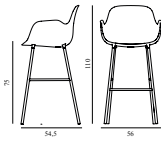

Form Bar Armchair 75 cm Full Upholstery Red Steel

Colli: 1
Size & Weight: H: 110 x W: 56 x D: 54,5 x SH: 75 cm - 6,6 kg
Packing: Brown Box - H: 110 x L: 56 x D: 58 cm - 8,9 kg
Material: Shell: Polypropylene, PU Foam, Legs: Powder Coated Steel, Upholstery: See price groups.
Production time: 6 weeks

708401 Group 1	SEK	<i>Contract Price</i> 6.284,00
708402 Group 2	SEK	<i>Contract Price</i> 6.400,00
708403 Group 3	SEK	<i>Contract Price</i> 6.856,00
708404 Group 4	SEK	<i>Contract Price</i> 7.084,00
708405 Group 5	SEK	<i>Contract Price</i> 7.428,00
708406 Group 6	SEK	<i>Contract Price</i> 8.456,00
708407 Group 7	SEK	<i>Contract Price</i> 8.800,00