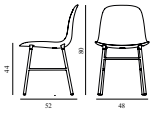

Form Chair Full Upholstery White Steel

Colli: 1
Size & Weight: H: 80 x W: 48 x D: 52 x SH: 44 cm - 6 kg
Packing: Brown Box - H: 89 x L: 56 x D: 56 cm (2 pcs) - 9 kg
Material: Shell: Polypropylene, PU Foam, Legs: Powder Coated Steel, Upholstery: See price groups
Production time: 6 weeks

707651 Group 1	SEK	<i>Contract Price</i> 4.572,00
707652 Group 2	SEK	<i>Contract Price</i> 4.572,00
707653 Group 3	SEK	<i>Contract Price</i> 5.028,00
707654 Group 4	SEK	<i>Contract Price</i> 5.140,00
707655 Group 5	SEK	<i>Contract Price</i> 5.484,00
707656 Group 6	SEK	<i>Contract Price</i> 6.400,00
707657 Group 7	SEK	<i>Contract Price</i> 6.628,00

25% Rabatt skall dras av angivna priser