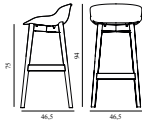

HYG BARSTOOL 75 CM FRONT UPHOLSTERY WOOD

Design: Simon Legald, 2019
Duty Code: 9401610000
Made in: Denmark
Price Groups: 1) Oceanic, Aquarius
2) Synergy, Remix, Main Line Flax
3) Yoredale, Canvas
4) Steelcut Trio, City Velvet
5) Hallingdal, Fiord, Divina Melange, Divina MD, Divina
6) Zero, Vidar
7) Ultra Leather, Elle

Hyg Barstool 75 cm Front Upholstery White & Oak

Coll: 1
Size & Weight: H: 94 x W: 46,5 x D: 46,5 x SH: 75 cm - 5,9 kg
Packing: Brown Box - H: 96 x L: 49,5 x D: 48,5 cm - 7,9 kg
Material: Shell: Polypropylene with PU foam and front upholstery. Legs: Lacquered oak, Upholstery: See price groups.
Production time: 5 weeks

709471 Group 1	SEK	<i>Contract Price</i> 5.372,00
709472 Group 2	SEK	<i>Contract Price</i> 5.428,00
709473 Group 3	SEK	<i>Contract Price</i> 5.600,00
709474 Group 4	SEK	<i>Contract Price</i> 5.772,00
709475 Group 5	SEK	<i>Contract Price</i> 5.940,00
709476 Group 6	SEK	<i>Contract Price</i> 6.512,00
709477 Group 7	SEK	<i>Contract Price</i> 6.684,00