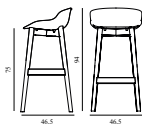

Hyg Barstool 75 cm Front Upholstery Black & Black Oak

Colli: 1
Size & Weight: H: 94 x W: 46,5 x D: 46,5 x SH: 75 cm - 5,9 kg
Packing: Brown Box - H: 96 x L: 49,5 x D: 48,5 cm - 7,9 kg
M3: 0,2305
Material: Shell: Polypropylene with PU foam and front upholstery. Legs: Painted and lacquered oak, Upholstery: See price groups.
Production time: 5 weeks

709551 Group 1	SEK	<i>Contract Price</i> 5.372,00
709552 Group 2	SEK	<i>Contract Price</i> 5.428,00
709553 Group 3	SEK	<i>Contract Price</i> 5.600,00
709554 Group 4	SEK	<i>Contract Price</i> 5.772,00
709555 Group 5	SEK	<i>Contract Price</i> 5.940,00
709556 Group 6	SEK	<i>Contract Price</i> 6.512,00
709557 Group 7	SEK	<i>Contract Price</i> 6.684,00

25% Rabatt skall dras av angivna priser