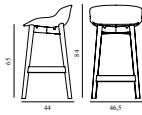

Hyg Barstool 65 cm Front Upholstery Black & Oak

Coll: 1
Size & Weight: H: 84 x W: 46,5 x D: 44 x SH: 65 cm - 5,4 kg
Packing: Brown Box - H: 86 x L: 48,5 x D: 47 cm - 7,4 kg
M3: 0,196
Material: Shell: Polypropylene with PU foam and front upholstery. Legs: Lacquered oak, Upholstery: See price groups.
Production time: 5 weeks

709271 Group 1	SEK	<i>Contract Price</i> 5.372,00
709272 Group 2	SEK	<i>Contract Price</i> 5.428,00
709273 Group 3	SEK	<i>Contract Price</i> 5.600,00
709274 Group 4	SEK	<i>Contract Price</i> 5.772,00
709275 Group 5	SEK	<i>Contract Price</i> 5.940,00
709276 Group 6	SEK	<i>Contract Price</i> 6.512,00
709277 Group 7	SEK	<i>Contract Price</i> 6.684,00