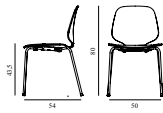

My Chair Front Upholstery Chrome & Black		
Colli:	1	
Size & Weight:	H: 80 x W: 50 x D: 54 x SH: 43,5 cm - 6,1 kg	
Packing:	Brown Box - H: 100 x L: 54 x D: 67 cm	
Material:	Shell: Painted and Lacquered Ash Veneer, PU Foam and Front Upholstery, Legs: Chrome, Upholstery: See price groups.	
Production time:	6 weeks	
709901 Group 1	SEK	<i>Contract Price</i> 5.140,00
709902 Group 2	SEK	<i>Contract Price</i> 5.200,00
709903 Group 3	SEK	<i>Contract Price</i> 5.372,00
709904 Group 4	SEK	<i>Contract Price</i> 5.600,00
709905 Group 5	SEK	<i>Contract Price</i> 5.772,00
709906 Group 6	SEK	<i>Contract Price</i> 6.400,00
709907 Group 7	SEK	<i>Contract Price</i> 6.572,00