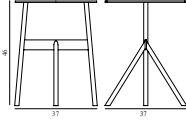

STOCK

Design: Msds Studio, 2018

Duty Code: 9403208000

Made in: China

Construction: Stock is made of either stainless steel or powder coated steel. The table is delivered assembled.

Maintenance: Clean with damp cloth.

Stock Table

Colli: 1
Size & Weight: H: 46 x Ø: 37 cm - 7 kg
Packing: Brown Box - H: 50,5 x L: 44 x D: 43 cm - 8 kg
Material: Powder coated steel

	602526 White		<i>Contract Price</i>
		SEK	2.456,00
	602527 Wine		<i>Contract Price</i>
		SEK	2.456,00
	602528 Steel Blue		<i>Contract Price</i>
		SEK	2.456,00
	602529 Black		<i>Contract Price</i>
		SEK	2.456,00
	602530 Warm Grey		<i>Contract Price</i>
		SEK	2.456,00

Stock Table Stainless Steel

Colli: 1
Size & Weight: H: 46 x Ø: 37 cm - 5,7 kg
Packing: Brown Box - H: 50,5 x L: 44 x D: 43 cm - 8 kg
Material: Stainless steel

	602531 Stainless Steel		<i>Contract Price</i>
		SEK	4.856,00

25% Rabatt skall dras av angivna priser