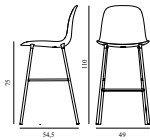

Form Bar Chair 75 cm Full Upholstery Green Steel

Colli: 1
Size & Weight: H: 110 x W: 49 x D: 54,5 x SH: 75 cm - 5,9 kg
Packing: Brown Box - H: 110 x L: 51 x D: 56,5 cm - 8,2 kg
Material: Shell: Polypropylene, PU Foam, Legs: Powder Coated Steel, Upholstery: See price groups.
Production time: 6 weeks

708351 Group 1	SEK	<i>Contract Price</i> 5.256,00
708352 Group 2	SEK	<i>Contract Price</i> 5.256,00
708353 Group 3	SEK	<i>Contract Price</i> 5.712,00
708354 Group 4	SEK	<i>Contract Price</i> 5.828,00
708355 Group 5	SEK	<i>Contract Price</i> 6.172,00
708356 Group 6	SEK	<i>Contract Price</i> 7.084,00
708357 Group 7	SEK	<i>Contract Price</i> 7.312,00

25% Rabatt skall dras av angivna priser