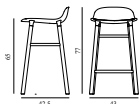

Form Barstool 65 cm Oak			<i>Contract Price</i>
Colli:	1		
Size & Weight:	H: 77 x W: 43 x D: 42,5 x SH: 65 cm - 3,4 kg		
Packing:	Brown Box - H: 82 x L: 45,2 x D: 45,2 cm - 4,6 kg		
Material:	Shell: Polypropylene, Legs: Oak.		
Production time:	2 weeks		
		SEK	3.140,00
	602780 White		
	602781 Grey		
	602782 Black		
	602783 Blue		
	602784 Green		
	602785 Red		
	609011 Light Grey		
	609012 Warm Grey		
	609013 Cream		
	609014 Brown		
	609015 Bright Red		
	609016 Bright Blue		

25% Rabatt skall dras av angivna priser