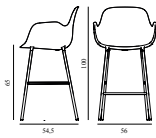

Form Bar Armchair 65 cm Full Upholstery Brown Steel

Colli: 1
Size & Weight: H: 100 x W: 56 x D: 54,5 x SH: 65 cm - 6,4 kg
Packing: Brown Box - H: 100 x L: 52,5 x D: 58 cm - 8,7 kg
Material: Shell: Polypropylene, PU Foam, Legs: Powder Coated Steel, Upholstery: See price groups.
Production time: 6 weeks

712601 Group 1	SEK	<i>Contract Price</i> 6.284,00
712602 Group 2	SEK	<i>Contract Price</i> 6.400,00
712603 Group 3	SEK	<i>Contract Price</i> 6.856,00
712604 Group 4	SEK	<i>Contract Price</i> 7.084,00
712605 Group 5	SEK	<i>Contract Price</i> 7.428,00
712606 Group 6	SEK	<i>Contract Price</i> 8.456,00
712607 Group 7	SEK	<i>Contract Price</i> 8.800,00

25% Rabatt skall dras av angivna priser