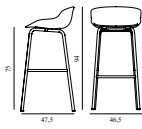

Hyg Barstool 75 cm Full Upholstery Black Steel

Colli: 1
Size & Weight: H: 94 x W: 46,5 x D: 47,5 x SH: 75 cm - 6,6 kg
Packing: Brown Box - H: 96 x L: 49,5 x D: 48,5 cm - 8,6 kg
M3: 0,2305
Material: Shell: Polypropylene with PU foam and full upholstery. Legs: Powder coated steel, Upholstery: See price groups.
Production time: 5 weeks

709661 Group 1	SEK	<i>Contract Price</i> 5.200,00
709662 Group 2	SEK	<i>Contract Price</i> 5.256,00
709663 Group 3	SEK	<i>Contract Price</i> 5.428,00
709664 Group 4	SEK	<i>Contract Price</i> 5.772,00
709665 Group 5	SEK	<i>Contract Price</i> 6.056,00
709666 Group 6	SEK	<i>Contract Price</i> 6.856,00
709667 Group 7	SEK	<i>Contract Price</i> 7.140,00