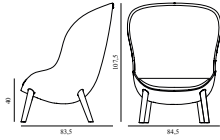

HYG LOUNGE CHAIR HIGH

Design: Simon Legald, 2018
Duty Code: 9401610000
Made in: Lithuania
Price Groups: 1) Oceanic, Aquarius
2) Synergy, Remix, Main Line Flax
3) Yoredale, Canvas
4) Steelcut Trio, City Velvet
5) Hallingdal, Fiord, Divina Melange, Divina MD, Divina
6) Zero, Vidar
7) Ultra Leather, Elle

Hyg Lounge Chair High Oak

Colli: 1
Size & Weight: H: 107,5 x W: 84,5 x D: 83,5 x SH: 40 cm - 17 kg
Packing: Brown Box - H: 115 x L: 92 x D: 88 cm - 23,4 kg
Material: Shell: Hard Molded PU Foam w. Steel Reinforcement, Cushion: Soft Molded PU Foam, Legs: Oak, Upholstery: See price groups
Production time: 6 weeks

709151 Group 1	SEK	<i>Contract Price</i> 16.284,00
709152 Group 2	SEK	<i>Contract Price</i> 16.912,00
709153 Group 3	SEK	<i>Contract Price</i> 18.056,00
709154 Group 4	SEK	<i>Contract Price</i> 18.856,00
709155 Group 5	SEK	<i>Contract Price</i> 19.884,00
709156 Group 6	SEK	<i>Contract Price</i> 23.028,00
709157 Group 7	SEK	<i>Contract Price</i> 25.484,00