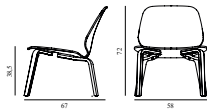

My Chair Lounge Full Upholstery Black		
Colli:	1	
Size & Weight:	H: 72 x W: 58 x D: 67 x SH: 38,5 cm - 9 kg	
Packing:	Brown Box - H: 76,5 x L: 67 x D: 62,5 cm - 12 kg	
Material:	Shell: Oak Veneer, PU Foam and Full Upholstery, Legs: Painted and Lacquered Ash Veneer; Upholstery: See price groups.	
Production time:	6 weeks	
710041 Group 1	SEK	<i>Contract Price</i> 7.656,00
710042 Group 2	SEK	<i>Contract Price</i> 7.772,00
710043 Group 3	SEK	<i>Contract Price</i> 8.056,00
710044 Group 4	SEK	<i>Contract Price</i> 8.572,00
710045 Group 5	SEK	<i>Contract Price</i> 8.972,00
710046 Group 6	SEK	<i>Contract Price</i> 10.228,00
710047 Group 7	SEK	<i>Contract Price</i> 10.684,00

MY CHAIR BARSTOOL 65 CM WOOD

Design: Nicholai Wiig Hansen, 2013
Duty Code: 9401690000
Made in: Lithuania

Construction: My Chair Barstool 65 cm consists of a shell made in molded walnut, oak or in a painted ash veneer version. Comes with legs in chrome legs in chrome, powder coated steel, molded walnut, oak or painted ash veneer. The rubber pieces between the shell and the legs, as well as the plastic parts underneath the ends of the legs, are specially designed for Normann Copenhagen for My Chair. My Chair Barstool with chrome and steel legs are stackable - up to 6 pcs. The chair is delivered assembled. Load capacity: Max. 150 kg dynamic weight. Seat Depth: 42 cm.

Maintenance: Clean with damp cloth.