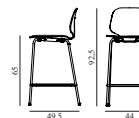

My Chair Barstool 65 cm Chrome & Walnut

Colli: 1
Size & Weight: H: 92,5 x W: 44 x D: 49,5 x SH: 65 cm - 6 kg
Packing: Brown Box - H: 97 x L: 55 x D: 50,5 cm
Material: Shell: Lacquered Walnut Veneer, Legs: Chrome
Production time: 4 weeks

Contract Price
SEK 4.912,00