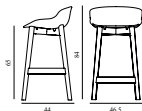

Hyg Barstool 65 cm Front Upholstery Grey & Oak

Colli: 1
Size & Weight: H: 84 x VV: 46,5 x D: 44 x SH: 65 cm - 5,4 kg
Packing: Brown Box - H: 86 x L: 48,5 x D: 47 cm - 7,4 kg
M3: 0,196
Material: Shell: Polypropylene with PU foam and front upholstery. Legs: Lacquered oak, Upholstery: See price groups.
Production time: 5 weeks

709261 Group 1	SEK	<i>Contract Price</i> 5.372,00
709262 Group 2	SEK	<i>Contract Price</i> 5.428,00
709263 Group 3	SEK	<i>Contract Price</i> 5.600,00
709264 Group 4	SEK	<i>Contract Price</i> 5.772,00
709265 Group 5	SEK	<i>Contract Price</i> 5.940,00
709266 Group 6	SEK	<i>Contract Price</i> 6.512,00
709267 Group 7	SEK	<i>Contract Price</i> 6.684,00

25% Rabatt skall dras av angivna priser