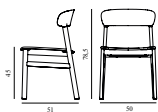

Herit Chair Upholstery Black Oak

Colli: 1
Size & Weight: H: 78,5 x W: 50 x D: 51 x SH: 45 cm - 6,2 kg
Packing: Brown Box - H: 96 x L: 70 x D: 53 cm (2 pcs) - 15,2 kg
Material: Backrest: Polypropylene, Seat: Camira/Synergy or Sørensen/Spectrum Leather; Legs: Painted and Lacquered Oak.
Production time: 2 weeks

	1401057 Synergy Black	SEK	<i>Contract Price</i> 5.372,00		1401058 Spectrum Leather Black	SEK	<i>Contract Price</i> 7.140,00

HERIT ARMCHAIR

Design: Simon Legald, 2018
Duty Code: 9401690000
Made in: Denmark
Construction: The polypropylene (PP) parts are molded and injected with a core of foam. This innovative, patented technique enables large variations in thickness without the polypropylene subsiding. Legs are made of solid wood. Herit comes assembled.
Maintenance: Clean with damp cloth.