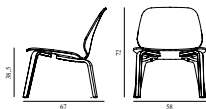

Maintenance: Clean with damp cloth.

My Chair Lounge Oak		
Colli:	1	
Size & Weight:	H: 72 x W: 58 x D: 67 x SH: 38,5 cm - 7,9 kg	
Packing:	Brown Box - H: 76,5 x L: 67 x D: 62,5 cm - 11,1 kg	
Material:	Shell and Legs: Lacquered Oak Veneer	
Production time:	4 weeks	
	SEK	<i>Contract Price</i> 3.428,00