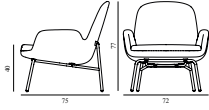

ERA LOUNGE CHAIR LOW STEEL & CHROME

Design: Simon Legald, 2014
Awards: Red Dot Award 2016, Germany & German Design Award
2015 - "Special Mention", Germany
Duty Code: 94037000
Made in: Poland
Price Groups: 1) Oceanic, Aquarius
2) Synergy, Remix, Main Line Flax
3) Yoredale, Canvas
4) Steelcut Trio, City Velvet
5) Hallingdal, Fiord, Divina Melange, Divina MD, Divina
6) Zero, Vidar
7) Ultra Leather, Elle

Era Lounge Chair Low Black Steel

Colli: 1
Size & Weight: H: 77 x W: 72 x D: 74 x SH: 40 cm - 16,2 kg
Packing: Brown Box - H: 80,4 x L: 83,4 x D: 75,4 cm - 21 kg
Material: Shell: Hard Molded PU Foam w. Steel Reinforcement, Cushion: Soft Molded PU Foam, Legs: Powder Coated Steel, Upholstery: See price groups.
Production time: 6 weeks

707001 Group 1	SEK	<i>Contract Price</i> 15.084,00
707002 Group 2	SEK	<i>Contract Price</i> 15.312,00
707003 Group 3	SEK	<i>Contract Price</i> 16.456,00
707004 Group 4	SEK	<i>Contract Price</i> 16.800,00
707005 Group 5	SEK	<i>Contract Price</i> 17.484,00
707006 Group 6	SEK	<i>Contract Price</i> 19.772,00
707007 Group 7	SEK	<i>Contract Price</i> 20.572,00