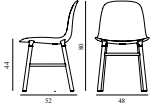

FORM CHAIR FULL UPHOLSTERY WOOD

Design: Simon Legald, 2016
Awards: German Design Award 2016, Germany - "Special Mention" & IF Product Design Award 2016, Germany
Duty Code: 9401610000
Made in: Poland
Price Groups: 1) Oceanic, Aquarius
2) Synergy, Remix, Main Line Flax
3) Yoredale, Canvas
4) Steelcut Trio, City Velvet
5) Hallingdal, Fiord, Divina Melange, Divina MD, Divina
6) Zero, Vidar
7) Ultra Leather, Elle

Form Chair Full Upholstery Oak

Colli: 1
Size & Weight: H: 80 x W: 48 x D: 52 x SH: 44 cm - 4,7 kg
Packing: Brown Box - H: 89 x L: 56 x D: 56 cm (2 pcs) - 14 kg
Material: Shell: Polypropylene, PU Foam, Legs: Oak, Upholstery: See price groups
Production time: 6 weeks

707611 Group 1	SEK	<i>Contract Price</i> 5.256,00
707612 Group 2	SEK	<i>Contract Price</i> 5.372,00
707613 Group 3	SEK	<i>Contract Price</i> 5.828,00
707614 Group 4	SEK	<i>Contract Price</i> 5.940,00
707615 Group 5	SEK	<i>Contract Price</i> 6.172,00
707616 Group 6	SEK	<i>Contract Price</i> 7.084,00
707617 Group 7	SEK	<i>Contract Price</i> 7.428,00