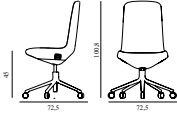

Off Chair Low 5W Gas Lift Alu

Colli: 1
 Size & Weight: H: 100,8 x W: 72,5 x D: 72,5 x SH: 45 cm - 14 kg
 Packing: Brown Box - H: 110 x L: 69 x D: 72 cm - 15 kg
 M3: 0,5465
 Material: Seat: Rigid PU foam and full upholstery with a steel reinforcement structure inside. Legs and armrests: Polished aluminum with five wheels, Upholstery: See price groups.
 Production time: 5 weeks