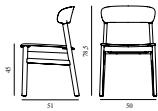

Herit Chair Upholstery Smoked Oak

Colli: 1
Size & Weight: H: 78,5 x W: 50 x D: 51 x SH: 45 cm - 6,2 kg
Packing: Brown Box - H: 96 x L: 70 x D: 53 cm (2 pcs) - 15,2 kg
Material: Backrest: Polypropylene, Seat: Camira/Synergy or Sørensen/Spectrum Leather; Legs: Painted and Lacquered Oak
Production time: 2 weeks

	1401014 Synergy Grey	SEK	<i>Contract Price</i> 5.372,00		1401015 Synergy Black	SEK	<i>Contract Price</i> 5.372,00
	1401016 Synergy Sand	SEK	<i>Contract Price</i> 5.372,00		1401017 Synergy Dusty Green	SEK	<i>Contract Price</i> 5.372,00
	1401023 Spectrum Leather White	SEK	<i>Contract Price</i> 7.140,00		1401024 Spectrum Leather Grey	SEK	<i>Contract Price</i> 7.140,00
	1401025 Spectrum Leather Black	SEK	<i>Contract Price</i> 7.140,00		1401026 Spectrum Leather Sand	SEK	<i>Contract Price</i> 7.140,00
	1401027 Spectrum Leather Dusty Green	SEK	<i>Contract Price</i> 7.140,00