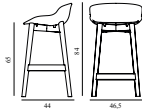

HYG BARSTOOL 65 CM FRONT UPHOLSTERY WOOD

Design: Simon Legald, 2019
Duty Code: 9401610000
Made in: Denmark
Price Groups: 1) Oceanic, Aquarius
2) Synergy, Remix, Main Line Flax
3) Yoredale, Canvas
4) Steelcut Trio, City Velvet
5) Hallingdal, Fiord, Divina Melange, Divina MD, Divina
6) Zero, Vidar
7) Ultra Leather, Elle

Hyg Barstool 65 cm Front Upholstery White & Oak

Colli: 1
Size & Weight: H: 84 x VV: 46,5 x D: 44 x SH: 65 cm - 5,4 kg
Packing: Brown Box - H: 86 x L: 48,5 x D: 47 cm - 7,4 kg
M3: 0,196
Material: Shell: Polypropylene with PU foam and front upholstery. Legs: Lacquered oak, Upholstery: See price groups.
Production time: 5 weeks

709251 Group 1	SEK	<i>Contract Price</i> 5.372,00
709252 Group 2	SEK	<i>Contract Price</i> 5.428,00
709253 Group 3	SEK	<i>Contract Price</i> 5.600,00
709254 Group 4	SEK	<i>Contract Price</i> 5.772,00
709255 Group 5	SEK	<i>Contract Price</i> 5.940,00
709256 Group 6	SEK	<i>Contract Price</i> 6.512,00
709257 Group 7	SEK	<i>Contract Price</i> 6.684,00