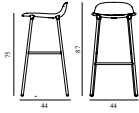

FORM BARSTOOL 75 CM FULL UPHOLSTERY STEEL

Design: Simon Legald, 2015
Awards: German Design Award 2016, Germany - "Special Mention" & IF Product Design Award 2016, Germany
Duty Code: 9401710000
Made in: Poland
Price Groups: 1) Oceanic, Aquarius
2) Synergy, Remix, Main Line Flax
3) Yoredale, Canvas
4) Steelcut Trio, City Velvet
5) Hallingdal, Fiord, Divina Melange, Divina MD, Divina
6) Zero, Vidar
7) Ultra Leather, Elle

Form Barstool 75 cm Full Upholstery Chrome

Colli: 1
Size & Weight: H: 87 x W: 44 x D: 44 x SH: 75 cm - 5 kg
Packing: Brown Box - H: 94,5 x L: 49,5 x D: 48,5 cm - 5 kg
Material: Shell: Polypropylene, PU Foam, Legs: Chrome, Upholstery: See price groups.
Production time: 6 weeks

708161 Group 1	SEK	<i>Contract Price</i> 4.340,00
708162 Group 2	SEK	<i>Contract Price</i> 4.456,00
708163 Group 3	SEK	<i>Contract Price</i> 4.684,00
708164 Group 4	SEK	<i>Contract Price</i> 4.684,00
708165 Group 5	SEK	<i>Contract Price</i> 4.912,00
708166 Group 6	SEK	<i>Contract Price</i> 5.372,00
708167 Group 7	SEK	<i>Contract Price</i> 5.600,00