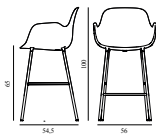

Form Bar Armchair 65 cm Full Upholstery Light Grey Steel

Colli: 1
Size & Weight: H: 100 x W: 56 x D: 54,5 x SH: 65 cm - 6,4 kg
Packing: Brown Box - H: 100 x L: 52,5 x D: 58 cm - 8,7 kg
Material: Shell: Polypropylene, PU Foam, Legs: Powder Coated Steel, Upholstery: See price groups.
Production time: 6 weeks

712571 Group 1	SEK	<i>Contract Price</i> 6.284,00
712572 Group 2	SEK	<i>Contract Price</i> 6.400,00
712573 Group 3	SEK	<i>Contract Price</i> 6.856,00
712574 Group 4	SEK	<i>Contract Price</i> 7.084,00
712575 Group 5	SEK	<i>Contract Price</i> 7.428,00
712576 Group 6	SEK	<i>Contract Price</i> 8.456,00
712577 Group 7	SEK	<i>Contract Price</i> 8.800,00