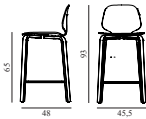

My Chair Barstool 65 cm Full Upholstery Black

Colli: 1
Size & Weight: H: 92,5 x W: 45,5 x D: 48 x SH: 65 cm - 6,3 kg
Packing: Brown Box - H: 97 x L: 55 x D: 50,5 cm - 9,1 kg
Material: Shell: Oak Veneer, PU Foam and Full Upholstery, Legs: Painted and Lacquered Ash Veneer, Upholstery: See price groups.
Production time: 6 weeks

710161 Group 1	SEK	<i>Contract Price</i> 7.884,00
710162 Group 2	SEK	<i>Contract Price</i> 8.000,00
710163 Group 3	SEK	<i>Contract Price</i> 8.228,00
710164 Group 4	SEK	<i>Contract Price</i> 8.572,00
710165 Group 5	SEK	<i>Contract Price</i> 8.912,00
710166 Group 6	SEK	<i>Contract Price</i> 9.828,00
710167 Group 7	SEK	<i>Contract Price</i> 10.112,00

25% Rabatt skall dras av angivna priser