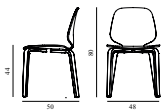

My Chair Black

Colli: 1
Size & Weight: H: 80 x W: 48 x D: 50 x SH: 44 cm - 6,2 kg
Packing: Brown Box - H: 100 x L: 54 x D: 67 cm - 15,4 kg
Material: Shell and Legs: Painted and Lacquered Ash Veneer
Production time: 4 weeks

Contract Price
SEK 3.428,00