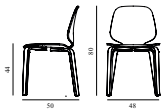

My Chair Full Upholstery Black		
Colli:	1	
Size & Weight:	H: 80 x W: 48 x D: 50 x SH: 44 cm - 6,3 kg	
Packing:	Brown Box - H: 100 x L: 54 x D: 67 cm - 15,6 kg	
Material:	Shell: Oak Veneer, PU Foam and Full Upholstery, Legs: Painted and Lacquered Ash Veneer, Upholstery: See price groups.	
Production time:	6 weeks	
709961 Group 1	SEK	<i>Contract Price</i> 6.856,00
709962 Group 2	SEK	<i>Contract Price</i> 6.972,00
709963 Group 3	SEK	<i>Contract Price</i> 7.200,00
709964 Group 4	SEK	<i>Contract Price</i> 7.600,00
709965 Group 5	SEK	<i>Contract Price</i> 7.940,00
709966 Group 6	SEK	<i>Contract Price</i> 8.972,00
709967 Group 7	SEK	<i>Contract Price</i> 9.312,00

MY CHAIR FULL UPHOLSTERY STEEL

Design: Nicholai Wiig Hansen, 2013
Duty Code: 9401710000
Made in: Lithuania
Price Groups: 1) Oceanic, Aquarius
2) Synergy, Remix, Main Line Flax
3) Yoredale, Canvas
4) Steelcut Trio, City Velvet
5) Hallingdal, Fiord, Divina Melange, Divina MD, Divina
6) Zero, Vidar
7) Ultra Leather, Elle