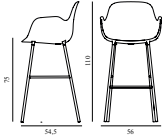

FORM BAR ARMCHAIR 75 CM FULL UPHOLSTERY STEEL

Design: Simon Legald, 2015
Awards: German Design Award 2016, Germany - "Special Mention" & IF Product Design Award 2016, Germany
Duty Code: 9401710000
Made in: Poland
Price Groups: 1) Oceanic, Aquarius
2) Synergy, Remix, Main Line Flax
3) Yoredale, Canvas
4) Steelcut Trio, City Velvet
5) Hallingdal, Fiord, Divina Melange, Divina MD, Divina
6) Zero, Vidar
7) Ultra Leather, Elle

Form Bar Armchair 75 cm Full Upholstery Black Steel

Colli: 1
Size & Weight: H: 110 x W: 56 x D: 54,5 x SH: 75 cm - 6,6 kg
Packing: Brown Box - H: 110 x L: 56 x D: 58 cm - 8,9 kg
Material: Shell: Polypropylene, PU Foam, Legs: Powder Coated Steel, Upholstery: See price groups.
Production time: 6 weeks

708361 Group 1	SEK	<i>Contract Price</i> 6.284,00
708362 Group 2	SEK	<i>Contract Price</i> 6.400,00
708363 Group 3	SEK	<i>Contract Price</i> 6.856,00
708364 Group 4	SEK	<i>Contract Price</i> 7.084,00
708365 Group 5	SEK	<i>Contract Price</i> 7.428,00
708366 Group 6	SEK	<i>Contract Price</i> 8.456,00
708367 Group 7	SEK	<i>Contract Price</i> 8.800,00