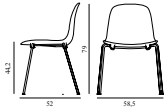

Maintenance: Clean with damp cloth.

Form Chair Stacking Black Steel

Colli: 1
 Size & Weight: H: 79 x W: 58,5 x D: 52 x SH: 44,2 cm - 4,8 kg
 Packing: Brown Box - H: 90,5 x L: 59,4 x D: 56 cm (2 pcs) - 11,6 kg
 M3: 0,301
 Material: Shell: Polypropylene, Legs: Powder Coated Steel.
 Color: White, Grey, Black, Green, Blue, Red
 Production time: 2 weeks