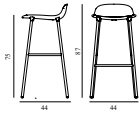

Form Barstool 75 cm Full Upholstery Cream Steel

Colli: 1
Size & Weight: H: 87 x W: 44 x D: 44 x SH: 75 cm - 5 kg
Packing: Brown Box - H: 94,5 x L: 49,5 x D: 48,35 cm - 5 kg
Material: Shell: Polypropylene, PU Foam, Legs: Powder Coated Steel, Upholstery: See price groups.
Production time: 6 weeks

712651 Group 1	SEK	<i>Contract Price</i> 4.112,00
712652 Group 2	SEK	<i>Contract Price</i> 4.228,00
712653 Group 3	SEK	<i>Contract Price</i> 4.456,00
712654 Group 4	SEK	<i>Contract Price</i> 4.456,00
712655 Group 5	SEK	<i>Contract Price</i> 4.684,00
712656 Group 6	SEK	<i>Contract Price</i> 5.140,00
712657 Group 7	SEK	<i>Contract Price</i> 5.256,00