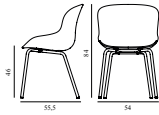

Hyg Chair Full Upholstery Olive Steel		
Colli:	1	
Size & Weight:	H: 84 x W: 54 x D: 55,5 x SH: 46 cm - 7,5 kg	
Packing:	Brown Box - H: 86 x L: 57,5 x D: 56 cm - 9,9 kg	
Material:	Shell: Polypropylene with PU foam and full upholstery. Legs: Powder Coated Steel, Upholstery: See price groups	
Production time:	5 weeks	
708641 Group 1	SEK	<i>Contract Price</i> 6.056,00
708642 Group 2	SEK	<i>Contract Price</i> 6.172,00
708643 Group 3	SEK	<i>Contract Price</i> 6.340,00
708644 Group 4	SEK	<i>Contract Price</i> 6.856,00
708645 Group 5	SEK	<i>Contract Price</i> 7.200,00
708646 Group 6	SEK	<i>Contract Price</i> 8.340,00
708647 Group 7	SEK	<i>Contract Price</i> 9.312,00