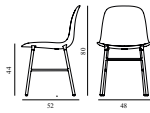

Form Chair Full Upholstery Light Grey Steel		
Colli:	1	
Size & Weight:	H: 80 x W: 48 x D: 52 x SH: 44 cm - 6 kg	
Packing:	Brown Box - H: 89 x L: 56 x D: 56 cm (2 pcs) - 9 kg	
Material:	Shell: Polypropylene, PU Foam, Legs: Powder Coated Steel, Upholstery: See price groups	
Production time:	6 weeks	
712331 Group 1	SEK	<i>Contract Price</i> 4.572,00
712332 Group 2	SEK	<i>Contract Price</i> 4.572,00
712333 Group 3	SEK	<i>Contract Price</i> 5.028,00
712334 Group 4	SEK	<i>Contract Price</i> 5.140,00
712335 Group 5	SEK	<i>Contract Price</i> 5.484,00
712336 Group 6	SEK	<i>Contract Price</i> 6.400,00
712337 Group 7	SEK	<i>Contract Price</i> 6.628,00