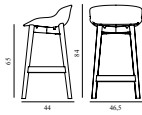

Hyg Barstool 65 cm Front Upholstery Sand & Oak		
Colli:	1	
Size & Weight:	H: 84 x W: 46,5 x D: 44 x SH: 65 cm - 5,4 kg	
Packing:	Brown Box - H: 86 x L: 48,5 x D: 47 cm - 7,4 kg	
M3:	0,196	
Material:	Shell: Polypropylene with PU foam and front upholstery. Legs: Lacquered oak, Upholstery: See price groups.	
Production time:	5 weeks	

709291 Group 1	SEK	<i>Contract Price</i> 5.372,00
709292 Group 2	SEK	<i>Contract Price</i> 5.428,00
709293 Group 3	SEK	<i>Contract Price</i> 5.600,00
709294 Group 4	SEK	<i>Contract Price</i> 5.772,00
709295 Group 5	SEK	<i>Contract Price</i> 5.940,00
709296 Group 6	SEK	<i>Contract Price</i> 6.512,00
709297 Group 7	SEK	<i>Contract Price</i> 6.684,00