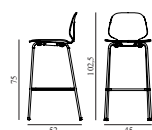

My Chair Barstool 75 cm Black Steel & Walnut

Colli: 1
Size & Weight: H: 102,5 x W: 45 x D: 52 x SH: 75 cm - 6,4 kg
Packing: Brown Box - H: 108 x L: 55 x D: 50,5 cm
M3: 0,3
Material: Shell: Lacquered Walnut Veneer, Legs: Powder Coated Steel
Production time: 4 weeks

SEK Contract Price
4.112,00