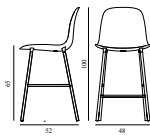

Form Bar Chair 65 cm Full Upholstery Cream Steel

Colli: 1
Size & Weight: H: 100 x W: 48 x D: 52 x SH: 65 cm - 5,6 kg
Packing: Brown Box - H: 100 x L: 50 x D: 52,5 cm - 7,9 kg
Material: Shell: Polypropylene, PU Foam, Legs: Powder Coated Steel, Upholstery: See price groups.
Production time: 6 weeks

712531 Group 1	SEK	<i>Contract Price</i> 5.256,00
712532 Group 2	SEK	<i>Contract Price</i> 5.256,00
712533 Group 3	SEK	<i>Contract Price</i> 5.712,00
712534 Group 4	SEK	<i>Contract Price</i> 5.828,00
712535 Group 5	SEK	<i>Contract Price</i> 6.172,00
712536 Group 6	SEK	<i>Contract Price</i> 7.084,00
712537 Group 7	SEK	<i>Contract Price</i> 7.312,00