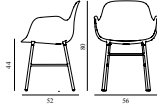

FORM ARMCHAIR FULL UPHOLSTERY STEEL

Design: Simon Legald, 2014
Awards: German Design Award 2016, Germany - "Special Mention" & IF Product Design Award 2016, Germany
Duty Code: 9401710000
Made in: Poland
Price Groups: 1) Oceanic, Aquarius
2) Synergy, Remix, Main Line Flax
3) Yoredale, Canvas
4) Steelcut Trio, City Velvet
5) Hallingdal, Fiord, Divina Melange, Divina MD, Divina
6) Zero, Vidar
7) Ultra Leather, Elle

Form Armchair Full Upholstery Chrome

Colli: 1
Size & Weight: H: 80 x W: 56 x D: 52 x SH: 44 cm - 8 kg
Packing: Brown Box - H: 90 x L: 55,5 x D: 56,5 cm - 11 kg
Material: Shell: Polypropylene, PU Foam, Legs: Chrome, Upholstery: See price groups
Production time: 6 weeks

707821 Group 1	SEK	<i>Contract Price</i> 6.056,00
707822 Group 2	SEK	<i>Contract Price</i> 6.172,00
707823 Group 3	SEK	<i>Contract Price</i> 6.628,00
707824 Group 4	SEK	<i>Contract Price</i> 6.856,00
707825 Group 5	SEK	<i>Contract Price</i> 7.200,00
707826 Group 6	SEK	<i>Contract Price</i> 8.228,00
707827 Group 7	SEK	<i>Contract Price</i> 8.572,00