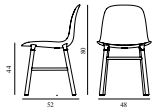

Era Lounge Chair, Era Sofa & Era Footstool Glides			
	900125 PE for steel / Black / 4pcs	Contract Price SEK	12,00

25% Rabatt skall dras av angivna priser

FORM CHAIR WOOD

Design: Simon Legald, 2016
 Awards: German Design Award 2016, Germany - "Special Mention" & IF Product Design Award 2016, Germany
 Duty Code: 9401790000
 Made in: Denmark
 Construction: The shell is made of high-quality polypropylene (PP) and has been molded using one single injection, ensuring an extremely strong construction with the finest surface possible. The molded connectors match the legs in color, creating a seamless transition from legs to shell. Form is delivered assembled.
 Maintenance: Clean with damp cloth.