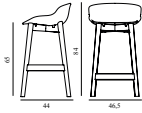

HYG BARSTOOL 65 CM FULL UPHOLSTERY WOOD

Design: Simon Legald, 2021
Duty Code: 9401610000
Made in: Denmark
Price Groups: 1) Oceanic, Aquarius
2) Synergy, Remix, Main Line Flax
3) Yoredale, Canvas
4) Steelcut Trio, City Velvet
5) Hallingdal, Fiord, Divina Melange, Divina MD, Divina
6) Zero, Vidar
7) Ultra Leather, Elle

Hyg Barstool 65 cm Full Upholstery Oak

Colli: 1
Size & Weight: H: 84 x W: 46,5 x D: 44 x SH: 65 cm - 5,5 kg
Packing: Brown Box - H: 86 x L: 48,5 x D: 47 cm - 7,5 kg
Material: Shell: Polypropylene with PU foam and full upholstery. Legs: Lacquered oak, Upholstery: See price groups.
Production time: 5 weeks

709301 Group 1	SEK	<i>Contract Price</i> 5.884,00
709302 Group 2	SEK	<i>Contract Price</i> 5.940,00
709303 Group 3	SEK	<i>Contract Price</i> 6.228,00
709304 Group 4	SEK	<i>Contract Price</i> 6.456,00
709305 Group 5	SEK	<i>Contract Price</i> 6.740,00
709306 Group 6	SEK	<i>Contract Price</i> 7.540,00
709307 Group 7	SEK	<i>Contract Price</i> 7.828,00