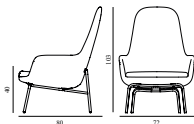

Era Lounge Chair High Black Steel

Coll: I
Size & Weight: H: 103 x W: 72 x D: 80 x SH: 40 cm - 16,6 kg
Packing: Brown Box - H: 106,4 x L: 84,4 x D: 75,4 cm - 23,6 kg
Material: Shell: Hard Molded PU Foam w. Steel Reinforcement, Cushion: Soft Molded PU Foam, Legs: Powder Coated Steel, Upholstery: See price groups.
Production time: 6 weeks

707071 Group 1	SEK	<i>Contract Price</i> 15.884,00
707072 Group 2	SEK	<i>Contract Price</i> 16.112,00
707073 Group 3	SEK	<i>Contract Price</i> 17.372,00
707074 Group 4	SEK	<i>Contract Price</i> 17.828,00
707075 Group 5	SEK	<i>Contract Price</i> 18.628,00
707076 Group 6	SEK	<i>Contract Price</i> 21.256,00
707077 Group 7	SEK	<i>Contract Price</i> 22.172,00

25% Rabatt skall dras av angivna priser