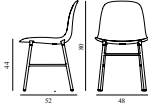

FORM CHAIR FULL UPHOLSTERY STEEL

Design: Simon Legald, 2015
Awards: German Design Award 2016, Germany - "Special Mention" & IF Product Design Award 2016, Germany
Duty Code: 9401710000
Made in: Poland
Price Groups: 1) Oceanic, Aquarius
2) Synergy, Remix, Main Line Flax
3) Yoredale, Canvas
4) Steelcut Trio, City Velvet
5) Hallingdal, Fiord, Divina Melange, Divina MD, Divina
6) Zero, Vidar
7) Ultra Leather, Elle

Form Chair Full Upholstery Chrome

Colli: 1
Size & Weight: H: 80 x W: 48 x D: 52 x SH: 44 cm - 6 kg
Packing: Brown Box - H: 89 x L: 56 x D: 56 cm (2 pcs) - 9 kg
Material: Shell: Polypropylene, PU Foam, Legs: Chrome, Upholstery: See price groups
Production time: 6 weeks

707701 Group 1	SEK	<i>Contract Price</i> 4.800,00
707702 Group 2	SEK	<i>Contract Price</i> 4.912,00
707703 Group 3	SEK	<i>Contract Price</i> 5.372,00
707704 Group 4	SEK	<i>Contract Price</i> 5.484,00
707705 Group 5	SEK	<i>Contract Price</i> 5.712,00
707706 Group 6	SEK	<i>Contract Price</i> 6.628,00
707707 Group 7	SEK	<i>Contract Price</i> 6.972,00