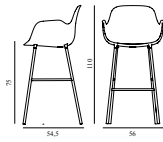

Form Bar Armchair 75 cm Full Upholstery Grey Steel

Colli: 1
Size & Weight: H: 110 x W: 56 x D: 54,5 x SH: 75 cm - 6,6 kg
Packing: Brown Box - H: 110 x L: 56 x D: 58 cm - 8,9 kg
Material: Shell: Polypropylene, PU Foam, Legs: Powder Coated Steel, Upholstery: See price groups.
Production time: 6 weeks

708381 Group 1	SEK	<i>Contract Price</i> 6.284,00
708382 Group 2	SEK	<i>Contract Price</i> 6.400,00
708383 Group 3	SEK	<i>Contract Price</i> 6.856,00
708384 Group 4	SEK	<i>Contract Price</i> 7.084,00
708385 Group 5	SEK	<i>Contract Price</i> 7.428,00
708386 Group 6	SEK	<i>Contract Price</i> 8.456,00
708387 Group 7	SEK	<i>Contract Price</i> 8.800,00