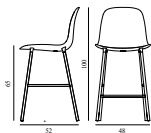

Form Bar Chair 65 cm Full Upholstery Light Grey Steel

Colli: 1
Size & Weight: H: 100 x W: 48 x D: 52 x SH: 65 cm - 5,6 kg
Packing: Brown Box - H: 100 x L: 50 x D: 52,5 cm - 7,9 kg
Material: Shell: Polypropylene, PU Foam, Legs: Powder Coated Steel, Upholstery: See price groups.
Production time: 6 weeks

712511 Group 1	SEK	<i>Contract Price</i> 5.256,00
712512 Group 2	SEK	<i>Contract Price</i> 5.256,00
712513 Group 3	SEK	<i>Contract Price</i> 5.712,00
712514 Group 4	SEK	<i>Contract Price</i> 5.828,00
712515 Group 5	SEK	<i>Contract Price</i> 6.172,00
712516 Group 6	SEK	<i>Contract Price</i> 7.084,00
712517 Group 7	SEK	<i>Contract Price</i> 7.312,00