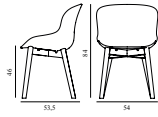

Hyg Chair Front Upholstery White & Black Oak

Colli: 1
Size & Weight: H: 84 x W: 54 x D: 53,5 x SH: 46 cm - 7,6 kg
Packing: Brown Box - H: 86 x L: 57,5 x D: 56 cm - 9,1 kg
Material: Shell: Polypropylene with PU foam and front upholstery. Legs: Painted and lacquered oak, Upholstery: See price groups.
Production time: 5 weeks

708471 Group 1	SEK	<i>Contract Price</i> 5.600,00
708472 Group 2	SEK	<i>Contract Price</i> 5.712,00
708473 Group 3	SEK	<i>Contract Price</i> 5.940,00
708474 Group 4	SEK	<i>Contract Price</i> 6.112,00
708475 Group 5	SEK	<i>Contract Price</i> 6.340,00
708476 Group 6	SEK	<i>Contract Price</i> 6.972,00
708477 Group 7	SEK	<i>Contract Price</i> 7.200,00