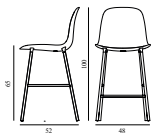

Form Bar Chair 65 cm Full Upholstery Red Steel

Colli: 1
Size & Weight: H: 100 x W: 48 x D: 52 x SH: 65 cm - 5,6 kg
Packing: Brown Box - H: 100 x L: 50 x D: 52,5 cm - 7,9 kg
Material: Shell: Polypropylene, PU Foam, Legs: Powder Coated Steel, Upholstery: See price groups.
Production time: 6 weeks

708221 Group 1	SEK	<i>Contract Price</i> 5.256,00

708222 Group 2	SEK	<i>Contract Price</i> 5.256,00

708223 Group 3	SEK	<i>Contract Price</i> 5.712,00

708224 Group 4	SEK	<i>Contract Price</i> 5.828,00

708225 Group 5	SEK	<i>Contract Price</i> 6.172,00

708226 Group 6	SEK	<i>Contract Price</i> 7.084,00

708227 Group 7	SEK	<i>Contract Price</i> 7.312,00