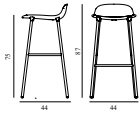

Form Barstool 75 cm Full Upholstery Black Steel

Colli: 1
Size & Weight: H: 87 x W: 44 x D: 44 x SH: 75 cm - 5 kg
Packing: Brown Box - H: 94,5 x L: 49,5 x D: 48,35 cm - 5 kg
Material: Shell: Polypropylene, PU Foam, Legs: Powder Coated Steel, Upholstery: See price groups.
Production time: 6 weeks

708101 Group 1	SEK	<i>Contract Price</i> 4.112,00
708102 Group 2	SEK	<i>Contract Price</i> 4.228,00
708103 Group 3	SEK	<i>Contract Price</i> 4.456,00
708104 Group 4	SEK	<i>Contract Price</i> 4.456,00
708105 Group 5	SEK	<i>Contract Price</i> 4.684,00
708106 Group 6	SEK	<i>Contract Price</i> 5.140,00
708107 Group 7	SEK	<i>Contract Price</i> 5.256,00