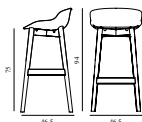

Hyg Barstool 75 cm Front Upholstery Grey & Oak

Coll: 1
Size & Weight: H: 94 x W: 46,5 x D: 46,5 x SH: 75 cm - 5,9 kg
Packing: Brown Box - H: 96 x L: 49,5 x D: 48,5 cm - 7,9 kg
Material: Shell: Polypropylene with PU foam and front upholstery. Legs: Lacquered oak, Upholstery: See price groups.
Production time: 5 weeks

709481 Group 1	SEK	<i>Contract Price</i> 5.372,00
709482 Group 2	SEK	<i>Contract Price</i> 5.428,00
709483 Group 3	SEK	<i>Contract Price</i> 5.600,00
709484 Group 4	SEK	<i>Contract Price</i> 5.772,00
709485 Group 5	SEK	<i>Contract Price</i> 5.940,00
709486 Group 6	SEK	<i>Contract Price</i> 6.512,00
709487 Group 7	SEK	<i>Contract Price</i> 6.684,00

25% Rabatt skall dras av angivna priser