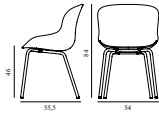

Hyg Chair Front Upholstery Sand & Sand Steel

Colli: 1
Size & Weight: H: 84 x W: 54 x D: 55,5 x SH: 46 cm - 6,7 kg
Packing: Brown Box - H: 86 x L: 57,5 x D: 56 cm - 9,1 kg
Material: Shell: Polypropylene and front upholstery. Legs: Powder Coated Steel, Upholstery: See price groups
Production time: 5 weeks

708601 Group 1	SEK	<i>Contract Price</i> 5.028,00
708602 Group 2	SEK	<i>Contract Price</i> 5.084,00
708603 Group 3	SEK	<i>Contract Price</i> 5.256,00
708604 Group 4	SEK	<i>Contract Price</i> 5.484,00
708605 Group 5	SEK	<i>Contract Price</i> 5.712,00
708606 Group 6	SEK	<i>Contract Price</i> 6.340,00
708607 Group 7	SEK	<i>Contract Price</i> 6.572,00

HYG CHAIR FULL UPHOLSTERY STEEL

Design: Simon Legald, 2019
Duty Code: 9401710000
Made in: Denmark
Price Groups: 1) Oceanic, Aquarius
2) Synergy, Remix, Main Line Flax
3) Yoredale, Canvas
4) Steelcut Trio, City Velvet
5) Hallingdal, Fiord, Divina Melange, Divina MD, Divina
6) Zero, Vidar
7) Ultra Leather, Elle