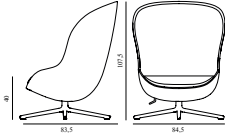

HYG LOUNGE CHAIR HIGH SWIVEL TILT

Design: Simon Legald, 2018
Duty Code: 9401710000
Made in: Lithuania
Price Groups: 1) Oceanic, Aquarius
2) Synergy, Remix, Main Line Flax
3) Yoredale, Canvas
4) Steelcut Trio, City Velvet
5) Hallingdal, Fiord, Divina Melange, Divina MD, Divina
6) Zero, Vidar
7) Ultra Leather, Elle

Hyg Lounge Chair High Swivel Alu Tilt

Coll: 1
Size & Weight: H: 107,5 x W: 84,5 x D: 83,5 x SH: 40 cm - 22,5 kg
Packing: Brown Box - H: 115 x L: 92 x D: 88 cm - 28,9 kg
Material: Shell: Hard Molded PU Foam w. Steel Reinforcement, Cushion: Soft Molded PU Foam, Legs: Aluminum, Upholstery: See price groups
Production time: 6 weeks

709231 Group 1	SEK	<i>Contract Price</i> 20.912,00
709232 Group 2	SEK	<i>Contract Price</i> 21.084,00
709233 Group 3	SEK	<i>Contract Price</i> 22.228,00
709234 Group 4	SEK	<i>Contract Price</i> 23.028,00
709235 Group 5	SEK	<i>Contract Price</i> 24.112,00
709236 Group 6	SEK	<i>Contract Price</i> 27.200,00
709237 Group 7	SEK	<i>Contract Price</i> 29.712,00