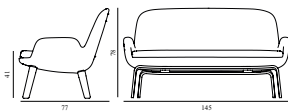

ERA SOFA WOOD

Design: Simon Legald, 2015
Awards: Red Dot Award 2016, Germany & German Design Award 2015 - "Special Mention", Germany
Duty Code: 94037000
Made in: Poland
Price Groups: 1) Oceanic, Aquarius
2) Synergy, Remix, Main Line Flax
3) Yoredale, Canvas
4) Steelcut Trio, City Velvet
5) Hallingdal, Fiord, Divina Melange, Divina MD, Divina
6) Zero, Vidar
7) Ultra Leather, Elle

Era Sofa Oak		
Colli:	1	
Size & Weight:	H: 78 x W: 145 x D: 77 x SH: 41 cm - 27,2 kg	
Packing:	Brown Box - H: 86,5 x L: 150,5 x D: 88,5 cm - 41,8 kg	
Material:	Shell: Hard Molded PU Foam w. Steel Reinforcement, Cushion: Soft Molded PU Foam, Legs: Oak, Upholstery: See price groups	
Production time:	6 weeks	
707161 Group 1	SEK	<i>Contract Price</i> 26.972,00
707162 Group 2	SEK	<i>Contract Price</i> 27.428,00
707163 Group 3	SEK	<i>Contract Price</i> 29.372,00
707164 Group 4	SEK	<i>Contract Price</i> 29.940,00
707165 Group 5	SEK	<i>Contract Price</i> 31.200,00
707166 Group 6	SEK	<i>Contract Price</i> 35.312,00
707167 Group 7	SEK	<i>Contract Price</i> 40.228,00

25% Rabatt skall dras av angivna priser