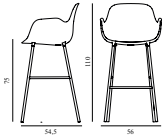

Form Bar Armchair 75 cm Steel

Colli: 1
Size & Weight: H: 110 x W: 56 x D: 54,5 x SH: 75 cm - 6,6 kg
Packing: Brown Box - H: 110 x L: 56 x D: 58 cm - 8,6 kg
Material: Shell: Polypropylene, Legs: Powder coated steel
Production time: 2 weeks

25% Rabatt skall dras av angivna priser