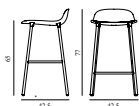

Form Barstool 65 cm Full Upholstery Cream Steel

Colli: 1
Size & Weight: H: 77 x W: 42,5 x D: 42,5 x SH: 65 cm - 4,5 kg
Packing: Brown Box - H: 92,5 x L: 48,5 x D: 49 cm - 7 kg
Material: Shell: Polypropylene, PU Foam, Legs: Powder Coated Steel, Upholstery: See price groups.
Production time: 6 weeks

712471 Group 1	SEK	<i>Contract Price</i> 4.112,00
712472 Group 2	SEK	<i>Contract Price</i> 4.228,00
712473 Group 3	SEK	<i>Contract Price</i> 4.456,00
712474 Group 4	SEK	<i>Contract Price</i>
712475 Group 5	SEK	<i>Contract Price</i> 4.456,00
712476 Group 6	SEK	<i>Contract Price</i> 4.684,00
712477 Group 7	SEK	<i>Contract Price</i> 5.140,00