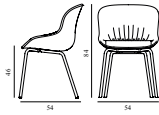

Hyg Comfort Chair Full Upholstery Black Steel

Coll: 1
Size & Weight: H: 84 x W: 54 x D: 54 x SH: 46 cm - 7,5 kg
Packing: Brown Box - H: 86 x L: 57,5 x D: 56 cm
M3: 0,2769
Material: Shell: Polypropylene with PU foam and full upholstery. Legs: Powder Coated Steel, Upholstery: See price groups
Production time: 5 weeks

708681 Group 1	SEK	<i>Contract Price</i> 6.628,00
708682 Group 2	SEK	<i>Contract Price</i> 6.740,00
708683 Group 3	SEK	<i>Contract Price</i> 7.140,00
708684 Group 4	SEK	<i>Contract Price</i> 7.484,00
708685 Group 5	SEK	<i>Contract Price</i> 7.884,00
708686 Group 6	SEK	<i>Contract Price</i> 9.028,00
708687 Group 7	SEK	<i>Contract Price</i> 9.940,00