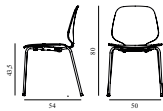

My Chair Full Upholstery Black Steel		
Colli:	1	
Size & Weight:	H: 80 x W: 50 x D: 50 x SH: 43,5 cm - 6,2 kg	
Packing:	Brown Box - H: 100 x L: 54 x D: 67 cm - 9,4 kg	
Material:	Shell: Oak Veneer, PU Foam and Full Upholstery, Legs: Powder Coated Steel, Upholstery: See price groups.	
Production time:	6 weeks	
709981 Group 1	SEK	<i>Contract Price</i> 5.828,00
709982 Group 2	SEK	<i>Contract Price</i> 6.056,00
709983 Group 3	SEK	<i>Contract Price</i> 6.400,00
709984 Group 4	SEK	<i>Contract Price</i> 6.628,00
709985 Group 5	SEK	<i>Contract Price</i> 7.084,00
709986 Group 6	SEK	<i>Contract Price</i> 8.000,00
709987 Group 7	SEK	<i>Contract Price</i> 8.340,00

MY CHAIR LOUNGE WOOD

Design: Nicholai Wiig Hansen, 2013
Duty Code: 9401690000
Made in: Lithuania

Construction: My Chair Lounge consists of a shell made in molded walnut, oak or in a painted ash veneer version. Comes with legs in molded walnut, oak or painted ash veneer. The rubber pieces between the shell and the legs as well as the plastic parts underneath the ends of the legs are specially designed for Normann Copenhagen for My Chair. The chair is delivered assembled. Load capacity: Max. 150 kg dynamic weight.

Maintenance: Clean with damp cloth.