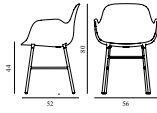

Form Armchair Full Upholstery Cream Steel		
Colli:	1	
Size & Weight:	H: 80 x W: 56 x D: 52 x SH: 44 cm - 8 kg	
Packing:	Brown Box - H: 90 x L: 55,5 x D: 56,5 cm - 11 kg	
Material:	Shell: Polypropylene, PU Foam, Legs: Powder Coated Steel, Upholstery: See price groups	
Production time:	6 weeks	
712411 Group 1	SEK	<i>Contract Price</i> 5.828,00
712412 Group 2	SEK	<i>Contract Price</i> 5.940,00
712413 Group 3	SEK	<i>Contract Price</i> 6.400,00
712414 Group 4	SEK	<i>Contract Price</i> 6.512,00
712415 Group 5	SEK	<i>Contract Price</i> 6.856,00
712416 Group 6	SEK	<i>Contract Price</i> 8.000,00
712417 Group 7	SEK	<i>Contract Price</i> 8.340,00

Form Armchair Full Upholstery Brown Steel		
Colli:	1	
Size & Weight:	H: 80 x W: 56 x D: 52 x SH: 44 cm - 8 kg	
Packing:	Brown Box - H: 90 x L: 55,5 x D: 56,5 cm - 11 kg	
Material:	Shell: Polypropylene, PU Foam, Legs: Powder Coated Steel, Upholstery: See price groups	
Production time:	6 weeks	
712421 Group 1	SEK	<i>Contract Price</i> 5.828,00
712422 Group 2	SEK	<i>Contract Price</i> 5.940,00
712423 Group 3	SEK	<i>Contract Price</i> 6.400,00
712424 Group 4	SEK	<i>Contract Price</i> 6.512,00
712425 Group 5	SEK	<i>Contract Price</i> 6.856,00
712426 Group 6	SEK	<i>Contract Price</i> 8.000,00
712427 Group 7	SEK	<i>Contract Price</i> 8.340,00

25% Rabatt skall dras av angivna priser