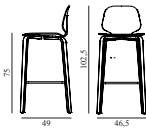

My Chair Barstool 75 cm Full Upholstery Black

Colli: 1
Size & Weight: H: 102,5 x W: 46,5 x D: 49 x SH: 75 cm - 7,5 kg
Packing: Brown Box - H: 108 x L: 55 x D: 50,5 cm
Material: Shell: Oak Veneer, PU Foam and Full Upholstery, Legs: Painted and Lacquered Ash Veneer, Upholstery: See price groups.
Production time: 6 weeks

710301 Group 1	SEK	<i>Contract Price</i> 8.000,00
710302 Group 2	SEK	<i>Contract Price</i> 8.056,00
710303 Group 3	SEK	<i>Contract Price</i> 8.284,00
710304 Group 4	SEK	<i>Contract Price</i> 8.628,00
710305 Group 5	SEK	<i>Contract Price</i> 8.972,00
710306 Group 6	SEK	<i>Contract Price</i> 9.884,00
710307 Group 7	SEK	<i>Contract Price</i> 10.172,00

MY CHAIR BARSTOOL 75 CM FULL UPHOLSTERY STEEL

Design: Nicholai Wiig Hansen, 2013
Duty Code: 9401710000
Made in: Lithuania
Price Groups: 1) Oceanic, Aquarius
2) Synergy, Remix, Main Line Flax
3) Yoredale, Canvas
4) Steelcut Trio, City Velvet
5) Hallingdal, Fiord, Divina Melange, Divina MD, Divina
6) Zero, Vidar
7) Ultra Leather, Elle