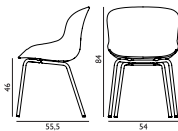

Hyg Chair Steel			
Colli:	1		
Size & Weight:	H: 84 x W: 54 x D: 55,5 x SH: 46 cm - 6,2 kg		
Packing:	Brown Box - H: 86 x L: 57,5 x D: 56 cm - 8,6 kg		
Material:	Shell: Polypropylene, Legs: Powder Coated Steel		
Production time:	2 weeks		
		SEK	<i>Contract Price</i> 2.512,00
	603872 White		603873 Grey
	603874 Black		603875 Olive
	603876 Sand		

25% Rabatt skall dras av angivna priser