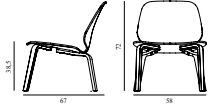

MY CHAIR LOUNGE FULL UPHOLSTERY

Design: Nicholai Wiig Hansen, 2013
Duty Code: 9401610000
Made in: Lithuania
Price Groups: 1) Oceanic, Aquarius
2) Synergy, Remix, Main Line Flax
3) Yoredale, Canvas
4) Steelcut Trio, City Velvet
5) Hallingdal, Fiord, Divina Melange, Divina MD, Divina
6) Zero, Vidar
7) Ultra Leather, Elle

My Chair Lounge Full Upholstery Oak

Colli: 1
Size & Weight: H: 72 x W: 58 x D: 67 x SH: 38,5 cm - 9,8 kg
Packing: Brown Box - H: 76,5 x L: 67 x D: 62,5 cm - 12,8 kg
Material: Shell: Oak Veneer, PU Foam and Full Upholstery, Legs: Lacquered Oak Veneer, Upholstery: See price groups.
Production time: 6 weeks

710021 Group 1	SEK	<i>Contract Price</i> 7.540,00
710022 Group 2	SEK	<i>Contract Price</i> 7.772,00
710023 Group 3	SEK	<i>Contract Price</i> 8.228,00
710024 Group 4	SEK	<i>Contract Price</i> 8.572,00
710025 Group 5	SEK	<i>Contract Price</i> 8.972,00
710026 Group 6	SEK	<i>Contract Price</i> 10.228,00
710027 Group 7	SEK	<i>Contract Price</i> 10.684,00