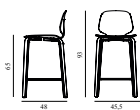

My Chair Barstool 65 cm Oak	
Colli:	1
Size & Weight:	H: 93 x W: 45,5 x D: 48 x SH: 65 cm - 6,2 kg
Packing:	Brown Box - H: 97 x L: 55 x D: 50,5 cm - 9 kg
Material:	Shell and Legs: Lacquered Oak Veneer
Production time:	4 weeks
	SEK <i>Contract Price</i> 4.228,00
	601392 Oak