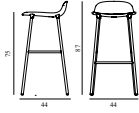

FORM BARSTOOL 75 CM STEEL

Design: Simon Legald, 2014
Awards: German Design Award 2016, Germany - "Special Mention" & IF Product Design Award 2016, Germany
Duty Code: 9401790000
Made in: Denmark
Construction: The shell is made of high-quality polypropylene (PP) and has been molded using one single injection, ensuring an extremely strong construction with the finest surface possible. The molded connectors match the legs in color, creating a seamless transition from legs to shell. Form is delivered assembled.
Maintenance: Clean with damp cloth.

Form Barstool 75 cm Steel

Collis: 1
Size & Weight: H: 87 x W: 44 x D: 44 x SH: 75 cm - 4,4 kg
Packing: Brown Box - H: 92 x L: 46,5 x D: 47 cm - 6,7 kg
Material: Shell: Polypropylene, Legs: Powder Coated Steel.
Production time: 2 weeks

Contract Price
SEK 2.456,00

	602792 White
	602793 Grey
	602794 Black
	602795 Blue
	602796 Green
	602797 Red
	609121 Light Grey
	609122 Warm Grey
	609123 Cream
	609124 Brown
	609125 Bright Red
	609126 Bright Blue

25% Rabatt skall dras av angivna priser