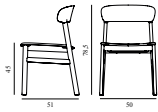

<i>Contract Price</i> 4.340,00			
SEK			
1401005 White	1401006 Grey	1401007 Black	1401008 Sand
1401009 Dusty Green			

Herit Chair Black Oak

Colli: 1
Size & Weight: H: 78,5 x W: 50 x D: 51 x SH: 45 cm - 6,2 kg
Packing: Brown Box - H: 96 x L: 70 x D: 53 cm (2 pcs) - 15,2 kg
Material: Shell: Polypropylene, Legs: Painted and Lacquered Oak.
Production time: 2 weeks

Contract Price
SEK 4.340,00