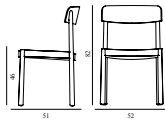

Timb Chair Upholstery

Colli: 1
Size & Weight: H: 82 x W: 52 x D: 51 x SH: 46 cm - 7,5 kg
Packing: Brown Box - H: 85 x L: 56 x D: 54 cm - 9,2 kg
M3: 0,257
Material: Frame: Painted and lacquered ash. Seat and back: Painted and lacquered ash veneer. Upholstery: PU foam and Ultra leather.

Contract Price
SEK 4.000,00