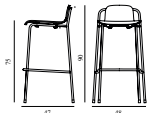

STUDIO BARSTOOL 75 CM STEEL

Design: Simon Legald, 2018

Duty Code: 9401790000

Made in: Lithuania

Construction: Studio is made in molded oak veneer. Comes with a clear lacquer or in a painted version. Legs are made of powder coated steel tubes. Stackable.

Maintenance: Clean with damp cloth.

Studio Barstool 75 cm Black Steel

Colli: 1
Size & Weight: H: 90 x W: 48 x D: 47 x SH: 75 cm - 5,6 kg
Packing: Brown Box - H: 102,5 x L: 56 x D: 53 cm - 8 kg
Material: Shell: Lacquered Oak Veneer or Painted and Lacquered Ash Veneer; Legs: Powder Coated Steel
Production time: 2 weeks

Contract Price
SEK 3.028,00

601796 Oak	601797 Light Grey	601798 Brown	601799 Green
601800 Black			

25% Rabatt skall dras av angivna priser