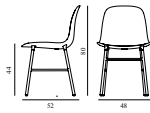

Form Chair Full Upholstery Red Steel		
Colli:	1	
Size & Weight:	H: 80 x W: 48 x D: 52 x SH: 44 cm - 6 kg	
Packing:	Brown Box - H: 89 x L: 56 x D: 56 cm (2 pcs) - 9 kg	
Material:	Shell: Polypropylene, PU Foam, Legs: Powder Coated Steel, Upholstery: See price groups	
Production time:	6 weeks	
707681 Group 1	SEK	<i>Contract Price</i> 4.572,00
707682 Group 2	SEK	<i>Contract Price</i> 4.572,00
707683 Group 3	SEK	<i>Contract Price</i> 5.028,00
707684 Group 4	SEK	<i>Contract Price</i> 5.140,00
707685 Group 5	SEK	<i>Contract Price</i> 5.484,00
707686 Group 6	SEK	<i>Contract Price</i> 6.400,00
707687 Group 7	SEK	<i>Contract Price</i> 6.628,00