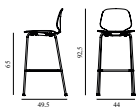

My Chair Barstool 65 cm Front Upholstery Chrome & Oak

Colli: 1
Size & Weight: H: 92,5 x W: 44 x D: 49,5 x SH: 65 cm - 6,3 kg
Packing: Brown Box - H: 97 x L: 55 x D: 50,5 cm
Material: Shell: Lacquered Oak Veneer, PU Foam and Front Upholstery, Legs: Chrome, Upholstery: See price groups.
Production time: 6 weeks

710081 Group 1	SEK	Contract Price 6.172,00
710082 Group 2	SEK	Contract Price 6.340,00
710083 Group 3	SEK	Contract Price 6.456,00
710084 Group 4	SEK	Contract Price 6.628,00
710085 Group 5	SEK	Contract Price 6.800,00
710086 Group 6	SEK	Contract Price 7.312,00
710087 Group 7	SEK	Contract Price 7.484,00

25% Rabatt skall dras av angivna priser