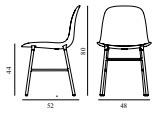

Form Chair Chrome			<i>Contract Price</i>
Colli:	1		
Size & Weight:	H: 80 x W: 48 x D: 52 x SH: 44 cm - 5 kg		
Packing:	Brown Box - H: 97,3 x L: 51 x D: 60 cm (2 pcs) - 12,5 kg		
Material:	Shell: Polypropylene, Legs: Chrome.		
Production time:	2 weeks		
		SEK	2.340,00
	603168 White		
	603169 Grey		
	603170 Black		
	603171 Blue		
	603172 Green		
	603173 Red		
	608801 Light Grey		
	608802 Warm Grey		
	608803 Cream		
	608804 Brown		
	608805 Bright Red		
	608806 Bright Blue		

25% Rabatt skall dras av angivna priser