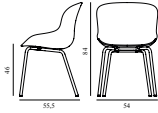

HYG CHAIR FRONT UPHOLSTERY STEEL

Design: Simon Legald, 2019
Duty Code: 9401710000
Made in: Denmark
Price Groups: 1) Oceanic, Aquarius
2) Synergy, Remix, Main Line Flax
3) Yoredale, Canvas
4) Steelcut Trio, City Velvet
5) Hallingdal, Fiord, Divina Melange, Divina MD, Divina
6) Zero, Vidar
7) Ultra Leather, Elle

Hyg Chair Front Upholstery White & White Steel

Colli: 1
Size & Weight: H: 84 x W: 54 x D: 55,5 x SH: 46 cm - 6,7 kg
Packing: Brown Box - H: 86 x L: 57,5 x D: 56 cm - 9,1 kg
Material: Shell: Polypropylene and front upholstery. Legs: Powder Coated Steel, Upholstery: See price groups
Production time: 5 weeks

708561 Group 1	SEK	<i>Contract Price</i> 5.028,00
708562 Group 2	SEK	<i>Contract Price</i> 5.084,00
708563 Group 3	SEK	<i>Contract Price</i> 5.256,00
708564 Group 4	SEK	<i>Contract Price</i> 5.484,00
708565 Group 5	SEK	<i>Contract Price</i> 5.712,00
708566 Group 6	SEK	<i>Contract Price</i> 6.340,00
708567 Group 7	SEK	<i>Contract Price</i> 6.572,00