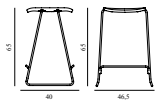

Just Barstool 65 cm Chrome		
Colli:	1	
Size & Weight:	H: 65 x W: 46,5 x D: 40 x SH: 65 cm - 6,3 kg	
Packing:	Brown Box - H: 101,4 x L: 50,7 x D: 50,7 cm - 27,8 kg	
Material:	Lacquered Oak Veneer, Legs: Chrome/steel	
Production time:	2 weeks	
	SEK	<i>Contract Price</i> 2.800,00
602556 Black Ash	602670 Oak