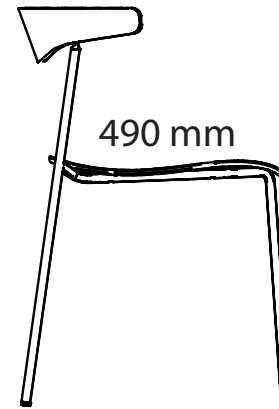

Width

SURFACE LAYER/COLOUR

Fabrics	Price Group 1	Price Group 2	Price Group 3	Price Group 4	Price Group 5
	Event	Fame	Remix	Divina MD	Elmosoft Leather
Wood	Veneer	Stained Veneer		Stand	Lacquer
	Birch Oak	White Ash		White Black Silver Chrome Dark Chocolate Misty Grey	All other materials and colors are offered separately
	All other materials and colors are offered separately