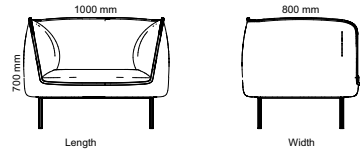

23% rabatt ska dras av på angivna priser

GATHER

Armchair

SURFACE LAYER/COLOUR

Price Group 1	Price Group 2	Price Group 3	Price Group 4	Price Group 5
N/A	Fame	Remix	Divina MD	Elmosoft Leather

All other materials and colors are offered separately