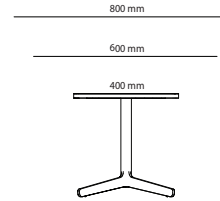

23% rabatt ska dras av på angivna priser

FEATHER CONFERENCE

Art.no.	Conference intermediate top	Veneer	HPL	Desktop
44Z180110	Feather conference intermediate top 1800x1100mm		10 265 kr	10 705 kr
44Z180125	Feather conference intermediate top 1800x1250mm		11 645 kr	12 085 kr

OPTIONS

Cable Management	Price
Cutout for Bi-Box Large	174 kr
Cutout for Powerbox, Bi-Box Small (F)	174 kr
Cutout for Bi-Box Large, 2 pcs	349 kr
Cutout for Powerbox, Bi-Box Small, 2 pcs	349 kr
Cable door Feather	3 452 kr
Cable door Feather, 2 pcs	6 905 kr
Color of Stand	
Misty grey	1 082 kr
Dark Chocolate	1 082 kr
Chrome stand, mid section 1800 mm	2 234 kr
Chrome stand, 2100x1100	2 865 kr
Chrome stand, 2400x1100	3 028 kr
Chrome stand, 3200x1100	4 699 kr
Chrome stand, 2800x1100	4 699 kr
Chrome stand, 3800x1100	4 983 kr
Chrome stand, 4200x1100	5 267 kr

23% rabatt ska dras av på angivna priser

FEATHER TABLE

Length

Height

Width

Square/Rectangle

Diameter

Height