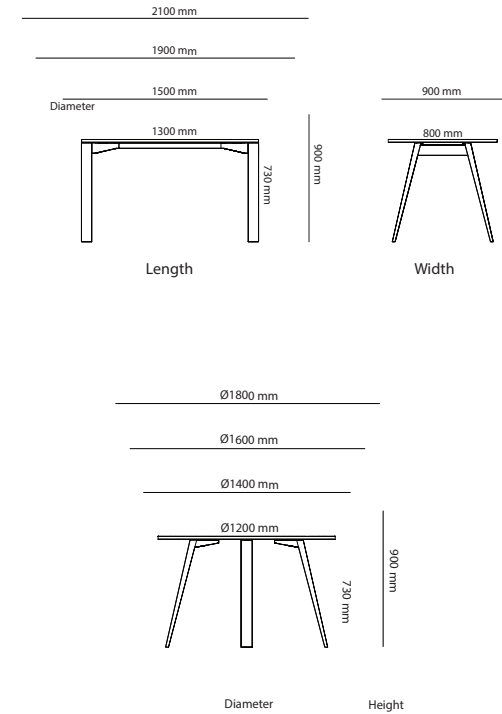

Piece Wood

Laminate	Desktop	HPL	Veneer	Stained Veneer
	Beige	White	Birch	White Ash
White	Light grey	Light grey	Oak	Black
Light grey	Black	Dark grey		
Dark grey		Black		

All other materials and colors are offered separately