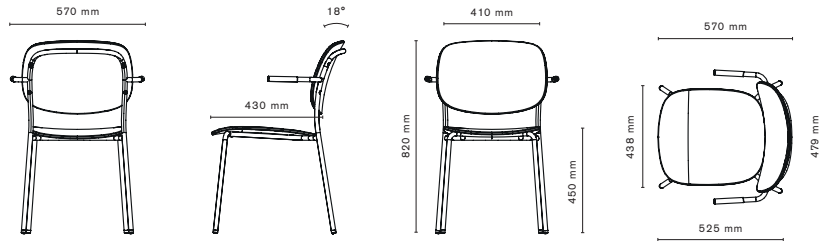

OPTIONS

Chair	Price
Connection fitting	375 kr
Sound-absorbing foot	86 kr

23% rabatt ska dras av på angivna priser

MODULAR CHAIR

4-legged with armrest

4-legged without armrest

4-legged X-base

5-star Swivel