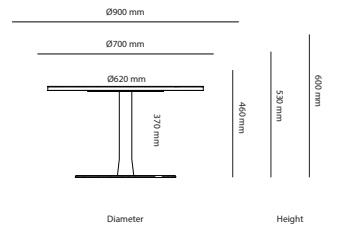

Radius

SURFACE LAYER/COLOUR

Desktop	HPL	Laminate	Veneer	Stained Veneer	Solid	Marble
Beige	White	White	Birch	White Ash	Ash	Bianco Carrara
Light grey	Light grey	Light grey	Oak	Black	Oak	Verde Guatemala
Black	Dark grey	Dark grey				Emperador Dark
	Black					

All other materials and colors are offered separately