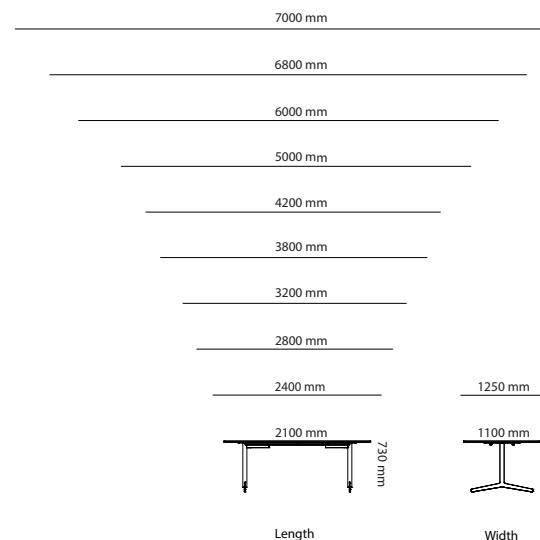

With round corner

SURFACE LAYER/COLOUR

Desktop	HPL	Veneer (Up to 1100 mm width)	Stained Veneer (Up to 1100 mm width)
	White		
Beige	Light grey		
Light grey	Dark grey	Birch	White Ash
Black	Black	Oak	Black
All other materials and colors are offered separately