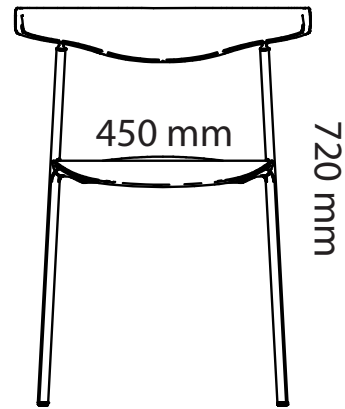

23% rabatt ska dras av på angivna priser

Length