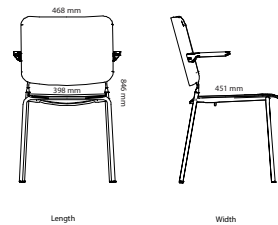

23% rabatt ska dras av på angivna priser

FEATHER CHAIR

Feather chair

Feather swivel chair armrests

Feather lounge (Price quoted on request)

Feather chair armrests

Feather swivel-adjust chair armrests

Feather lounge swivel (Price quoted on request)