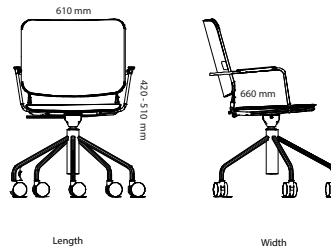

23% rabatt ska dras av på angivna priser

FEATHER CHAIR

Feather chair

Feather swivel chair armrests

Feather lounge (Price quoted on request)

Feather chair armrests

Feather swivel-adjust chair armrests

Feather lounge swivel (Price quoted on request)