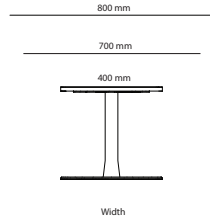

Round

SURFACE LAYER/COLOUR

Desktop	HPL	Laminate	Veneer	Stained Veneer	Solid	Marble
Beige	White	White	Birch	White Ash	Ash	Bianco Carrara
Light grey	Light grey	Light grey	Oak	Black	Oak	Verde Guatemala
Black	Dark grey	Dark grey				Emperador Dark
	Black					

All other materials and colors are offered separately