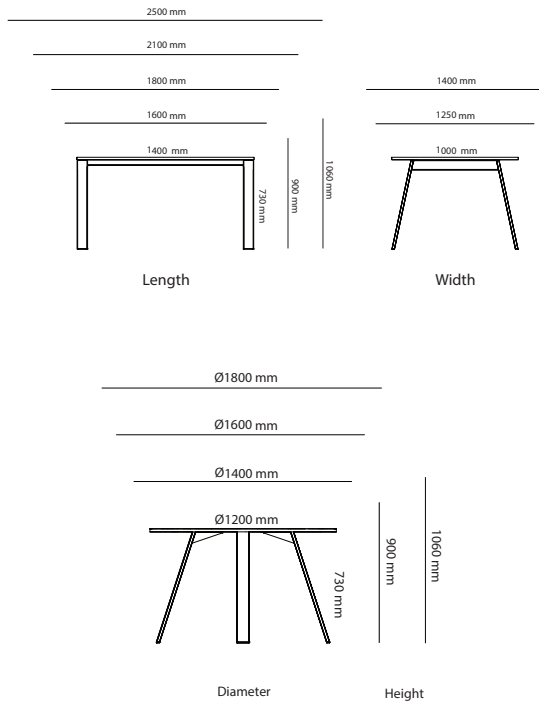

23% rabatt ska dras av på angivna priser

PIECE

Piece

SURFACE LAYER/COLOUR

Laminate	Desktop	HPL	Veneer	Stained Veneer
Beige	White	Birch	White Ash	
Light grey	Light grey	Oak	Black	
Black	Dark grey			
	Black			

All other materials and colors are offered separately