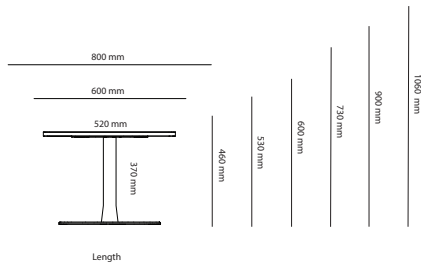

23% rabatt ska dras av på angivna priser

CHOICE CONFERENCE

OPTIONS

	Choice Conference	Stand			
		Square legs height 730mm	Square legs height 900mm	T-foot height 730mm	Plate based foot height 730mm
27B19D2	Choice Conference (R150mm) 1900-2400 x 950-1400mm	Included in price	+ 242 SEK	+ 1683 SEK	+ 3755 SEK
27B24D2	Choice Conference (R150mm) 2410-3200 x 950-1400mm	Included in price	+ 242 SEK	+ 1683 SEK	+ 3755 SEK
27B32D2	Choice Conference (R150mm) 3210-4800 x 950-1400mm	Included in price	+ 363 SEK	+ 2525 SEK	+ 5632 SEK
27A19D2	Choice Conference (rectang) 1900-2400 x 950-1400mm	Included in price	+ 242 SEK	+ 1683 SEK	+ 3755 SEK
27A24D2	Choice Conference (rectang) 2410-3200 x 950-1400mm	Included in price	+ 242 SEK	+ 1683 SEK	+ 3755 SEK
27A32D2	Choice Conference (rectang) 3210-4800 x 950-1400mm	Included in price	+ 363 SEK	+ 2525 SEK	+ 5632 SEK

23% rabatt ska dras av på angivna priser

COLLEGE

Art.no.	Table	Laminate	Veneer	Desktop
24A10070	College table 1000x700mm	2 739 kr	3 252 kr	3 252 kr
24A12070	College table 1200x700mm	2 947 kr	3 460 kr	3 460 kr
24A12080	College table 1200x800mm	2 985 kr	3 498 kr	3 498 kr
24A13065	College table 1300x650mm	2 947 kr	3 460 kr	3 460 kr
24A14070	College table 1400x700mm	3 089 kr	3 602 kr	3 602 kr
24A14080	College table 1400x800mm	3 202 kr	3 715 kr	3 715 kr
24A16080	College table 1600x800mm	3 297 kr	3 810 kr	3 810 kr
24A6565	College table 650x650mm	2 450 kr	2 963 kr	2 963 kr
24A7070	College table 700x700mm	2 504 kr	3 017 kr	3 017 kr
24A8065	College table 800x650mm	2 539 kr	3 052 kr	3 052 kr
	Trapezium table			
24B14070	College table (trapezium) 1400/700/700mm	3 284 kr	3 797 kr	3 797 kr