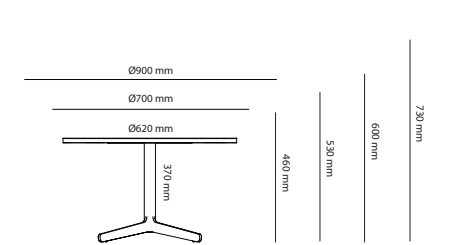

OPTIONS

Cable Management	Price
Cutout for Bi-Box Large	174 kr
Cutout for Powerbox, Bi-Box Small (F)	174 kr
Cutout for Bi-Box Large, 2 pcs	349 kr
Cutout for Powerbox, Bi-Box Small, 2 pcs	349 kr
Cable door Feather	3 452 kr
Cable door Feather, 2 pcs	6 905 kr
Color of Stand	
Misty grey	1 082 kr
Dark Chocolate	1 082 kr
Chrome stand, mid section 1800 mm	2 234 kr
Chrome stand, 2100x1100	2 865 kr
Chrome stand, 2400x1100	3 028 kr
Chrome stand, 3200x1100	4 699 kr
Chrome stand, 2800x1100	4 699 kr
Chrome stand, 3800x1100	4 983 kr
Chrome stand, 4200x1100	5 267 kr

23% rabatt ska dras av på angivna priser

FEATHER TABLE

Length

Height

Width

Square/Rectangle

Diameter

Height

Round

Length

Height

Width

With round corners

Length

Width

SURFACE LAYER/COLOUR