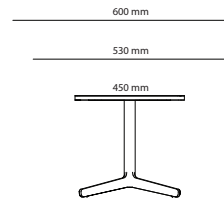

OPTIONS

Cable Management	Price
Cutout for Bi-Box Large	174 kr
Cutout for Powerbox, Bi-Box Small (F)	174 kr
Cutout for Bi-Box Large, 2 pcs	349 kr
Cutout for Powerbox, Bi-Box Small, 2 pcs	349 kr
Cable door Feather	3 452 kr
Cable door Feather, 2 pcs	6 905 kr
Color of Stand	
Misty grey	1 082 kr
Dark Chocolate	1 082 kr
Chrome stand, mid section 1800 mm	2 234 kr
Chrome stand, 2100x1100	2 865 kr
Chrome stand, 2400x1100	3 028 kr
Chrome stand, 3200x1100	4 699 kr
Chrome stand, 2800x1100	4 699 kr
Chrome stand, 3800x1100	4 983 kr
Chrome stand, 4200x1100	5 267 kr

23% rabatt ska dras av på angivna priser

FEATHER TABLE

Length

Height

Width

Square/Rectangle

Diameter

Height

Round

Length

Height

Width

With round corners

Length

Width

SURFACE LAYER/COLOUR