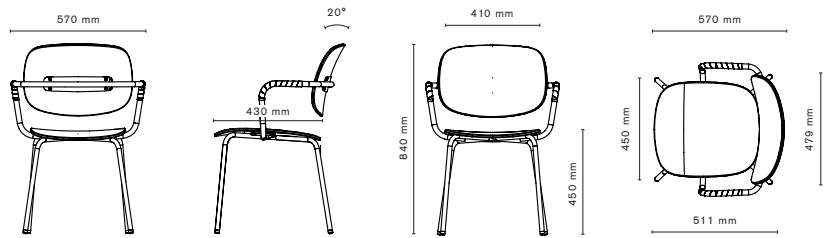

OPTIONS

Chair	Price
Connection fitting	375 kr
Sound-absorbing foot	86 kr

23% rabatt ska dras av på angivna priser

MODULAR CHAIR

4-legged with armrest

4-legged without armrest

4-legged X-base

5-star Swivel