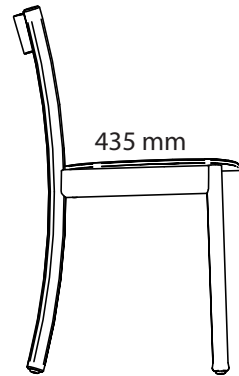

23% rabatt ska dras av på angivna priser

CHOICE CONFERENCE

OPTIONS

	Choice Conference	Stand			
		Square legs height 730mm	Square legs height 900mm	T-foot height 730mm	Plate based foot height 730mm
27B19D2	Choice Conference (R150mm) 1900-2400 x 950-1400mm	Included in price	+ 242 SEK	+ 1683 SEK	+ 3755 SEK
27B24D2	Choice Conference (R150mm) 2410-3200 x 950-1400mm	Included in price	+ 242 SEK	+ 1683 SEK	+ 3755 SEK
27B32D2	Choice Conference (R150mm) 3210-4800 x 950-1400mm	Included in price	+ 363 SEK	+ 2525 SEK	+ 5632 SEK
27A19D2	Choice Conference (rectang) 1900-2400 x 950-1400mm	Included in price	+ 242 SEK	+ 1683 SEK	+ 3755 SEK
27A24D2	Choice Conference (rectang) 2410-3200 x 950-1400mm	Included in price	+ 242 SEK	+ 1683 SEK	+ 3755 SEK
27A32D2	Choice Conference (rectang) 3210-4800 x 950-1400mm	Included in price	+ 363 SEK	+ 2525 SEK	+ 5632 SEK

23% rabatt ska dras av på angivna priser

PIECE

Art.no	Piece Wood Conference Table	Laminate	Desktop	HPL
41M120	Piece wood Ø1200mm		12 644 kr	11 089 kr
41M140	Piece wood Ø1400mm		12 823 kr	11 268 kr
41M160	Piece wood Ø1600mm		16 165 kr	14 610 kr
41M180	Piece wood Ø1800mm		16 988 kr	15 433 kr
41N120	Piece wood with cable cover Ø1200mm		16 596 kr	14 824 kr
41N140	Piece wood with cable cover Ø1400mm		16 775 kr	15 003 kr
41N160	Piece wood with cable cover Ø1600mm		20 104 kr	18 332 kr
41N180	Piece wood with cable cover Ø1800mm		20 927 kr	19 155 kr

SEATING

23% rabatt ska dras av på angivna priser

23% rabatt ska dras av på angivna priser

ARC

Length

Width

Arc Chair

Length

ARC

Art.no	Chair	Price
14690	Arc chair	3 950 kr
Stool		
18AH46	Arc stool, height 460mm	3 950 kr
18AH65	Arc stool, height 650mm	4 600 kr
18AH80	Arc stool, height 800mm	4 950 kr

23% rabatt ska dras av på angivna priser