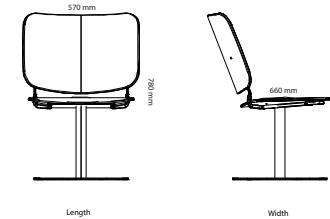

23% rabatt ska dras av på angivna priser

FEATHER CHAIR

Feather chair

Feather swivel chair armrests

Feather lounge (Price quoted on request)

Feather chair armrests

Feather swivel-adjust chair armrests

Feather lounge swivel (Price quoted on request)