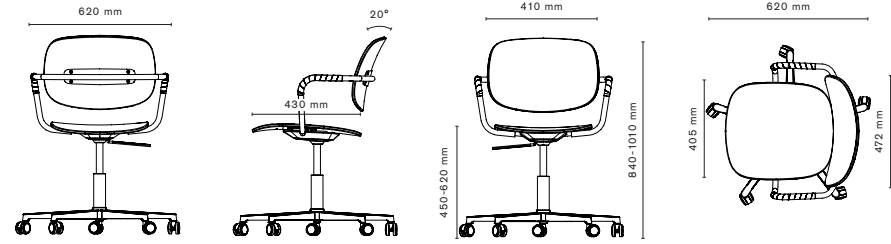

OPTIONS

Chair	Price
Connection fitting	375 kr
Sound-absorbing foot	86 kr

23% rabatt ska dras av på angivna priser

MODULAR CHAIR

4-legged with armrest

4-legged without armrest

4-legged X-base

5-star Swivel