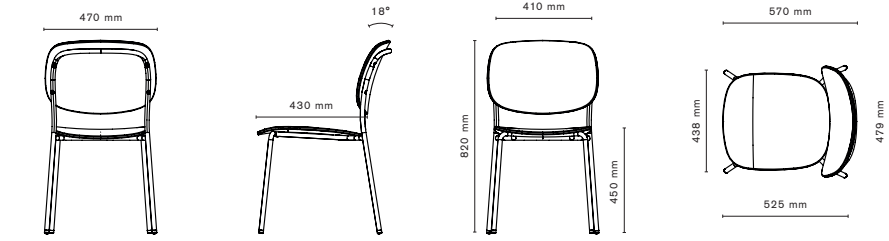

OPTIONS

Chair	Price
Connection fitting	375 kr
Sound-absorbing foot	86 kr

23% rabatt ska dras av på angivna priser

MODULAR CHAIR

4-legged with armrest

4-legged without armrest

4-legged X-base

5-star Swivel