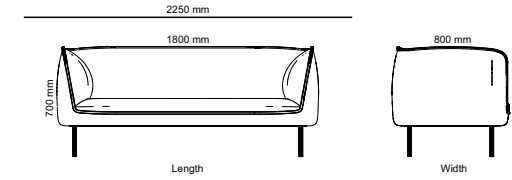

2-seated & 3-seated sofa

SURFACE LAYER/COLOUR

Price Group 1	Price Group 2	Price Group 3	Price Group 4	Price Group 5
N/A	Fame	Remix	Divina MD	Elmosoft Leather

All other materials and colors are offered separately