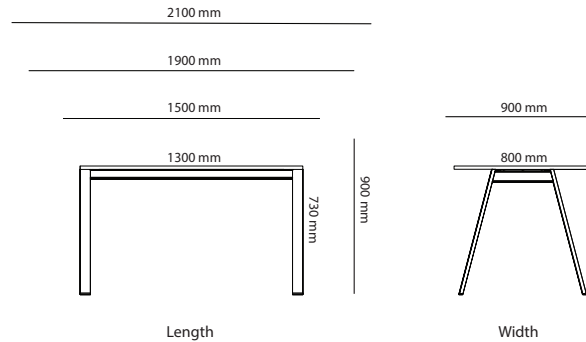

Piece Light

Laminate	Desktop	HPL	Veneer	Stained Veneer
White	Beige	White	Birch	White Ash
Light grey	Light grey	Light grey	Oak	Black
Dark grey	Black	Dark grey		
		Black		

All other materials and colors are offered separately