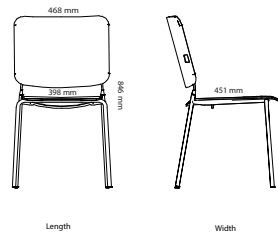

23% rabatt ska dras av på angivna priser

FEATHER CHAIR

Feather chair