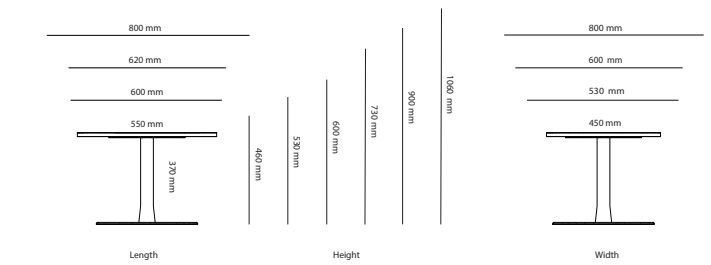

Radius

SURFACE LAYER/COLOUR

Desktop	HPL	Laminate	Veneer	Stained Veneer	Solid	Marble
Beige	White	White	Birch	White Ash	Ash	Bianco Carrara
Light grey	Light grey	Light grey	Oak	Black	Oak	Verde Guatemala
Black	Dark grey	Dark grey				Emperador Dark
	Black					

All other materials and colors are offered separately