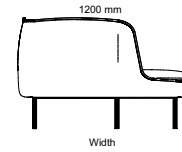

2-seated & 3-seated sofa

SURFACE LAYER/COLOUR

Price Group 1	Price Group 2	Price Group 3	Price Group 4	Price Group 5
N/A	Fame	Remix	Divina MD	Elmosoft Leather

All other materials and colors are offered separately