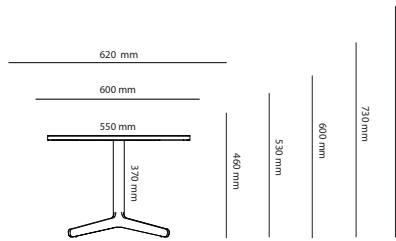

OPTIONS

Cable Management	Price
Cutout for Bi-Box Large	174 kr
Cutout for Powerbox, Bi-Box Small (F)	174 kr
Cutout for Bi-Box Large, 2 pcs	349 kr
Cutout for Powerbox, Bi-Box Small, 2 pcs	349 kr
Cable door Feather	3 452 kr
Cable door Feather, 2 pcs	6 905 kr
Color of Stand	
Misty grey	1 082 kr
Dark Chocolate	1 082 kr
Chrome stand, mid section 1800 mm	2 234 kr
Chrome stand, 2100x1100	2 865 kr
Chrome stand, 2400x1100	3 028 kr
Chrome stand, 3200x1100	4 699 kr
Chrome stand, 2800x1100	4 699 kr
Chrome stand, 3800x1100	4 983 kr
Chrome stand, 4200x1100	5 267 kr

23% rabatt ska dras av på angivna priser

FEATHER TABLE

Length

Height

Width

Square/Rectangle

Diameter

Height

Round

Length

Height

Width

With round corners

Length

Width

SURFACE LAYER/COLOUR