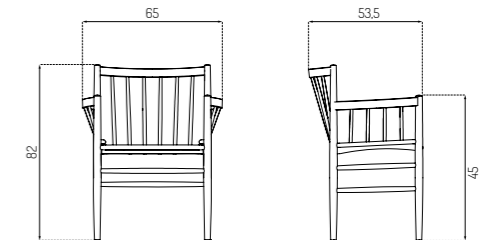

BARCODE	ITEM NUMBER	MATERIAL / LEGS / SEAT	EX. VAT / INCL. VAT			GBP	USD
			DKK	EUR	NOK / SEK		
5700381104742	J8130011002	Oak / Woven/Nature/ Lacquered	4.799,20 / 5.999,00	679,20 / 849,00	7.759,20 / 9.699,00	583,20 / 729,00	815,20 / 1.019,00
5700380121849	J8130030502	Oak / Woven / Nature / Oiled	5.599,20 / 6.999,00	791,20 / 989,00	9.119,20 / 11.399,00	679,20 / 849,00	951,20 / 1.189,00
5715054007985	J8131010802	Oak / Woven / Smoked / Nature	3.599,20 / 4.499,00	511,20 / 639,00	5.839,20 / 7.299,00	439,20 / 549,00	607,20 / 759,00
5715054012507	J81S31021202	Beech / Woven / Black / Nature	4.399,20 / 5.499,00	623,20 / 779,00	7.119,20 / 8.899,00	535,20 / 669,00	743,20 / 929,00
5715054007985	J8131010802	Beech / Soap treated	3.599,20 / 4.499,00	511,20 / 639,00	5.839,20 / 7.299,00	439,20 / 549,00	607,20 / 759,00