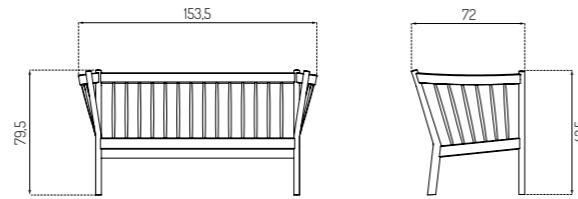

Oak / Beige Upminster MLF20

Oak / Dark Grey Crisp 04013 Oak / Dark Blue Crisp 4125 Oak / Dark Green Crisp 4761 Oak / Horserug Oak / Cognac Denver leather

Oak / Black Denver leather

1

Type	Sofa/ Indoor
Dimensions	H: 79,5 cm W: 153,5 cm D: 72 cm Seat height: 42,5 cm Seat depth: 52,5 cm
Weight	26 kg
Seat	Crisp: 93% New Zealand wool, 7% polyamide Colour: Dark grey 4013, Dark green 4761, Dark blue 4125 Supplier: Gabriel Martindale: 200.000 Main Line Flax: 75% Virgin wool, 25% Flax Colour: Upminster MLF20 Supplier: Camira fabrics Martindale: 50.000 Horserug: 100% wool Colour: Red 14 Supplier: Danish Art Weaving Martindale: 75.000 Denver Leather Colour: Black, Cognac Supplier: Leather Cuts Natural grain, surface printed, colourration is Anilin
Legs	Oak (solid) lacquered
Gloss	5-10
Certifications	FSC® registered trademark
Colli size	1
Warranty	10 Years
Design year	1978 / 2019
Assembled	Yes