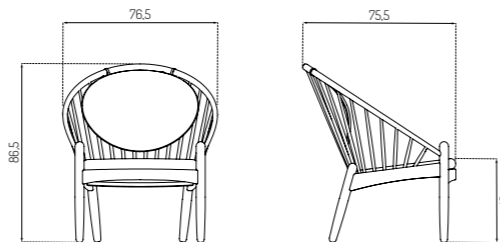

BARCODE	ITEM NUMBER	MATERIAL / COLOUR / FIT	DKK	EUR	EX. VAT / INCL. VAT		GBP	USD
					SEK / NOK			
5715054004465	J1663001000412	Oak/Textile/Nature/Dark Green	13.599,20 / 16.999,00	1.919,20 / 2.399,00	21.999,20 / 27.499,00		1.647,20 / 2.059,00	2.303,20 / 2.879,00
5715054004434	J1663001000409	Oak/Textile/Nature/Burnt Orange	13.599,20 / 16.999,00	1.919,20 / 2.399,00	21.999,20 / 27.499,00		1.647,20 / 2.059,00	2.303,20 / 2.879,00
5715054004441	J1663001000410	Oak / Textile / Nature / Dark Blue	13.599,20 / 16.999,00	1.919,20 / 2.399,00	21.999,20 / 27.499,00		1.647,20 / 2.059,00	2.303,20 / 2.879,00
5715054004458	J1663001000411	Oak / Textile / Nature / Dark Grey	13.599,20 / 16.999,00	1.919,20 / 2.399,00	21.999,20 / 27.499,00		1.647,20 / 2.059,00	2.303,20 / 2.879,00
5715054009576	J1663001000615	Oak / Textile / Nature / Beige	13.599,20 / 16.999,00	1.919,20 / 2.399,00	21.999,20 / 27.499,00		1.647,20 / 2.059,00	2.303,20 / 2.879,00
5700381704706	J1663001000105	Oak / Textile / Nature / Horserug	15.999,20 / 19.999,00	2.255,20 / 2.819,00	25.919,20 / 32.399,00		1.935,20 / 2.419,00	2.703,20 / 3.379,00
5715054004175	J1663001000514	Oak / Leather / Nature / Cognac	15.999,20 / 19.999,00	2.255,20 / 2.819,00	25.919,20 / 32.399,00		1.935,20 / 2.419,00	2.703,20 / 3.379,00
5715054004168	J1663001000513	Oak / Leather / Nature / Black	15.999,20 / 19.999,00	2.255,20 / 2.819,00	25.919,20 / 32.399,00		1.935,20 / 2.419,00	2.703,20 / 3.379,00
5715054004519	J1663002010412	Oak / Textile / Black / Dark Green	13.599,20 / 16.999,00	1.919,20 / 2.399,00	21.999,20 / 27.499,00		1.647,20 / 2.059,00	2.303,20 / 2.879,00
5715054004489	J1663002010409	Oak/Textile/Black/Burnt Orange	13.599,20 / 16.999,00	1.919,20 / 2.399,00	21.999,20 / 27.499,00		1.647,20 / 2.059,00	2.303,20 / 2.879,00
5715054004496	J1663002010410	Oak / Textile / Black / Dark Blue	13.599,20 / 16.999,00	1.919,20 / 2.399,00	21.999,20 / 27.499,00		1.647,20 / 2.059,00	2.303,20 / 2.879,00
5715054004502	J1663002010411	Oak / Textile / Black / Dark Grey	13.599,20 / 16.999,00	1.919,20 / 2.399,00	21.999,20 / 27.499,00		1.647,20 / 2.059,00	2.303,20 / 2.879,00
5715054009583	J1663002010615	Oak / Textile / Black / Beige	13.599,20 / 16.999,00	1.919,20 / 2.399,00	21.999,20 / 27.499,00		1.647,20 / 2.059,00	2.303,20 / 2.879,00
5700382577590	J1663002010105	Oak / Textile / Black / Horserug	15.999,20 / 19.999,00	2.255,20 / 2.819,00	25.919,20 / 32.399,00		1.935,20 / 2.419,00	2.703,20 / 3.379,00
5715054004199	J1663002010514	Oak / Leather / Black / Cognac	15.999,20 / 19.999,00	2.255,20 / 2.819,00	25.919,20 / 32.399,00		1.935,20 / 2.419,00	2.703,20 / 3.379,00
5715054004182	J1663002010513	Oak / Leather / Black / Black	15.999,20 / 19.999,00	2.255,20 / 2.819,00	25.919,20 / 32.399,00		1.935,20 / 2.419,00	2.703,20 / 3.379,00