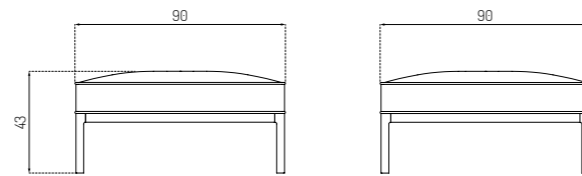

23% rabatt ska dras av på angivna priser

L37 7-9-13 BY THOMAS E. ALKEN POUF 90 CM

Oak / Grey / Camden MLF26

Oak / Blue / Tower MLF36 Oak / Beige / Upminster MLF20 Oak / Grey Beige / Ploegwool

Type	Module Sofa / Indoor
Dimensions	H: 43 cm W: 90 cm D: 90 cm Seat height: 43 cm Seat depth: 90 cm
Weight	12 kg
Seat	Main Line Flax: 75% Virgin wool, 25% Flax Colour: Upminster MLF20, Camden MLF26, Tower MLF36 Supplier: Camira fabrics Martindale: 50.000 Ploegwool: 100% virgin wool Colour: Dark beige Supplier: Deploeg Martindale: 90.000
Legs	Oak (solid) lacquered
Gloss	5
Certifications	FSC® registered trademark
Colli size	1
Warranty	10 Years
Design year	2019
Assembled	Yes