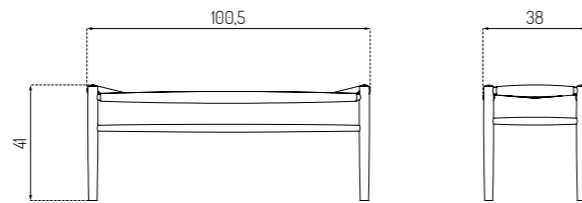

BARCODE	ITEM NUMBER	MATERIAL / LEGS / SEAT	EX. VAT / INCL. VAT				
			DKK	EUR	NOK / SEK	GBP	USD
5715054012583	J83BS30011302	Oak / Woven / Nature / Nature	4.399,20 / 5.499,00	623,20 / 779,00	7119,20 / 8.899,00	535,20 / 669,00	743,20 / 929,00
5715054012606	J83BS31021202	Beech / Woven / Black / Nature	3.999,20 / 4.999,00	567,20 / 709,00	6.479,20 / 8.099,00	487,20 / 609,00	679,20 / 849,00