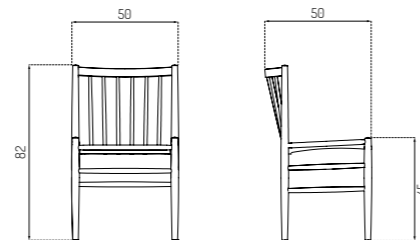

J67 BY EJVIND A. JOHANSSON

Oak / Lacquered

Type	Dining chair / Indoor
Dimensions	H: 80 cm W: 50,5 cm D: 49 cm Seat height: 45 cm Seat depth: 40,5 cm
Weight	6 kg
Seat	Oak (veneer) lacquered
Legs	Oak (solid) lacquered Beech (solid) painted
Gloss	5-10
Certifications	FSC® registered trademark
Colli size	1
Warranty	10 Years
Design year	1957 / 2013
Assembled	Yes

23% rabatt ska dras av på angivna priser

J80 BY JØRGEN BÆKMARK

Oak / Lacquered

Type	Dining chair / Indoor
Dimensions	H: 82 cm W: 50 cm D: 50 cm Seat height: 45 cm Seat depth: 39,5 cm
Weight	5,8 kg
Seat	Woven papercord
Legs	Oak (solid) oiled / lacquered Beech (solid) painted / Soap treated
Gloss	5-10
Certifications	FSC® registered trademark
Colli size	1
Warranty	10 Years
Design year	1962 / 2014
Assembled	Yes