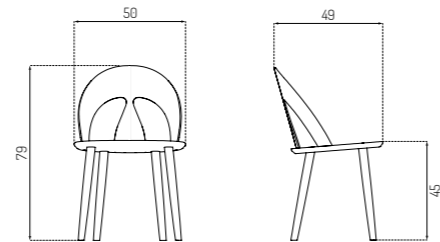

Type	Dining chair / Indoor
Dimensions	H: 75 cm W: 52,5 cm D: 51 cm Seat height: 45 cm Seat depth: 42,5 cm Armrest: 73 cm
Weight	6 kg
Seat	Beech (solid) painted Oak (solid) oiled
Legs	Beech painted Oak oiled Oak stained
Gloss	5-10
Certifications	FSC® registered trademark Nordic Swan Ecolabe (oak)
Colli size	1
Warranty	10 Years
Design year	1944 / 2020
Assembled	Yes

23% rabatt ska dras av på angivna priser

J45 BY BØRGE MOGENSEN

Oak / Lacquered

Oak / Black
RAL9005

Type	Dining chair / Indoor
Dimensions	H: 79 cm W: 50 cm D: 49 cm Seat height: 45 cm Seat depth: 39 cm
Weight	4.4 kg
Seat	Oak (veneer) lacquered / painted
Legs	Oak (solid) oiled / painted
Gloss	5-10
Certifications	FSC® registered trademark Nordic Swan Ecolabe
Colli size	1
Warranty	10 Years
Design year	1950 / 2019
Assembled	Yes

J46 BY POUL M. VOLTHER

Oak / Oiled

Type	Dining chair / Indoor
Dimensions	H: 80 cm W: 45 cm D: 49.5 cm Seat height: 44.5 cm Seat depth: 38.5 cm
Weight	4.2 kg
Seat	Oak (veneer) oiled Beech (veneer) painted / lacquered
Legs	Oak (solid) oiled Beech (solid) painted / lacquered
Gloss	5-10
Certifications	FSC® registered trademark
Colli size	1
Warranty	10 Years
Design year	1956 / 2013
Assembled	Yes