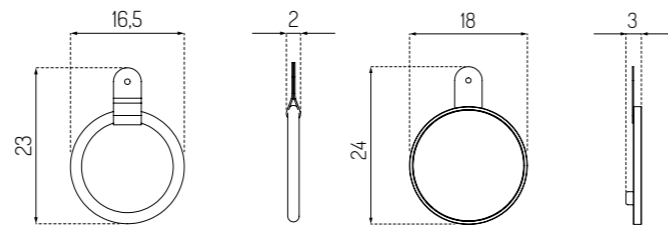

Q4/Q5 ALLÉ BY PHILIP BRO

Q4 / Oak / Lacquered

Q5 / Oak / Lacquered Q5 / Walnut / Lacquered

Type	Scarf Ring / Mirror / Indoor
Dimensions	H: 2 cm Ø: 15 cm (Scarf Ring) H: 2 cm Ø: 17 cm (Mirror)
Weight	0,25 / 0,40 kg
Material	Oak lacquered Walnut lacquered Leather
Gloss	5 - 10
Certifications	FSC® registered trademark
Colli size	4
Warranty	2 Years
Design year	2020
Assembled	Yes