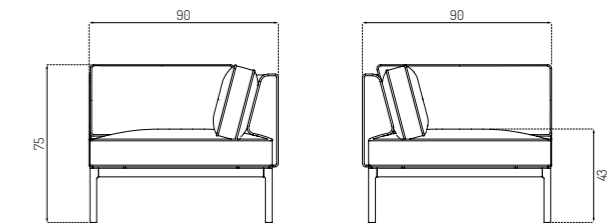

BARCODE	ITEM NUMBER	MATERIAL / LEGS / SEAT	EX. VAT / INCL. VAT				
			DKK	EUR	NOK / SEK	GBP	USD
5700383831363	L37090301100205	Oak / Nature / Blue / Tower	11.999,20 / 13.999,00	1.583,20 / 1.979,00	18.159,20 / 22.699,00	1.359,20 / 1.699,00	1.895,20 / 2.369,00
5700384418600	L37090301100206	Oak / Nature / Grey / Camden	11.999,20 / 13.999,00	1.583,20 / 1.979,00	18.159,20 / 22.699,00	1.359,20 / 1.699,00	1.895,20 / 2.369,00
575054009682	L37090301100208	Oak / Nature / Beige / Upminster	11.999,20 / 13.999,00	1.583,20 / 1.979,00	18.159,20 / 22.699,00	1.359,20 / 1.699,00	1.895,20 / 2.369,00
575054009927	L37090301100310	Oak/Nature/Grey Beige/Ploegwool	14.399,20 / 17.999,00	2.031,20 / 2.539,00	23.279,20 / 29.099,00	1.743,20 / 2.179,00	2.431,20 / 3.039,00