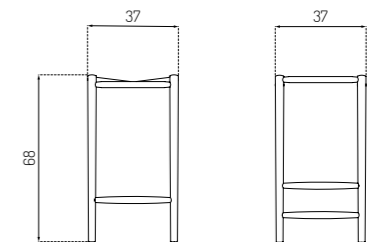

BARCODE	ITEM NUMBER	MATERIAL / LEGS / SEAT	DKK	EUR	EX. VAT / INCL. VAT NOK / SEK	GBP	USD
5700383734329	J164B01011002	Oak / Woven / Nature	2.799,20 / 3.499,00	399,20 / 499,00	4.559,20 / 5.699,00	343,20 / 429,00	479,20 / 599,00

BARCODE	ITEM NUMBER	MATERIAL / LEGS / SEAT	DKK	EUR	EX. VAT / INCL. VAT NOK / SEK	GBP	USD
5700383570224	J164C01011002	Oak / Woven / Nature	2.799,20 / 3.499,00	399,20 / 499,00	4.559,20 / 5.699,00	343,20 / 429,00	479,20 / 599,00
5700384035319	J164C01020102	Oak / Woven / Black / Nature	2.799,20 / 3.499,00	399,20 / 499,00	4.559,20 / 5.699,00	343,20 / 429,00	479,20 / 599,00