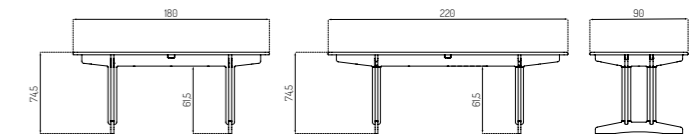

BARCODE	ITEM NUMBER	MATERIAL / COLOUR	EX. VAT / INCL. VAT		GBP	USD
			DKK	EUR		
5700382820023	C63E011051011	Oak / Oiled	16.799,20 / 20.999,00	2.367,20 / 2.959,00	2.031,20 / 2.539,00	2.839,20 / 3.549,00
5700380102411	C63E012071032	Oak / Black	16.799,20 / 20.999,00	2.367,20 / 2.959,00	2.031,20 / 2.539,00	2.839,20 / 3.549,00
5700383696153	C63ETIL312013034	Leaf / Beech / Black	2.799,20 / 3.499,00	399,20 / 499,00	343,20 / 429,00	479,20 / 599,00
5700380509067	C63ETIL314013064	Leaf / Beech / Grey	2.799,20 / 3.499,00	399,20 / 499,00	343,20 / 429,00	479,20 / 599,00
5715054004106	C63E2TIL011051011	Oak / Oiled / w. 2 oak leaves	19.999,20 / 24.999,00	2.815,20 / 3.519,00	2.423,20 / 3.029,00	3.383,20 / 4.229,00
5715054013061	C63E2TIL012011024	Oak / Black / w. 2 oak leaves	19.999,20 / 24.999,00	2.815,20 / 3.519,00	2.423,20 / 3.029,00	3.383,20 / 4.229,00

BARCODE	ITEM NUMBER	MATERIAL / COLOUR / SIZE	EX. VAT / INCL. VAT		GBP	USD
			DKK	EUR		
5715054007053	C64N311110	Oak / Nature / 220 cm - Veneer	16.799,20 / 20.999,00	2.367,20 / 2.959,00	2.031,20 / 2.539,00	2.839,20 / 3.549,00
5715054007046	C64N111110	Oak / Nature / 180 cm - Veneer	12.799,20 / 15.999,00	1.807,20 / 2.259,00	1.551,20 / 1.939,00	2.167,20 / 2.709,00
5715054007060	C64T41110	Leaf/Oak/Nature/40 cm - Veneer	2.799,20 / 3.499,00	399,20 / 499,00	343,20 / 429,00	479,20 / 599,00
5715054011050	C64MN321105	Oak / Nature / 220 cm - Solid	19.999,20 / 24.999,00	2.815,20 / 3.519,00	2.423,20 / 3.029,00	3.383,20 / 4.229,00
5715054011029	C64MN121105	Oak / Nature / 180 cm - Solid	16.799,20 / 20.999,00	2.367,20 / 2.959,00	2.031,20 / 2.539,00	2.839,20 / 3.549,00