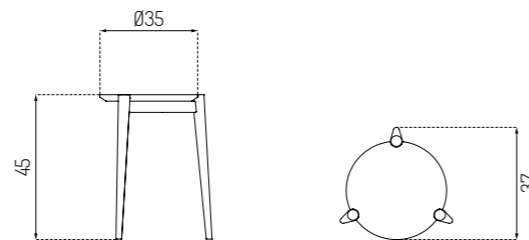

BARCODE	ITEM NUMBER	MATERIAL / COLOUR	EX. VAT / INCL. VAT				
			DKK	EUR	NOK / SEK	GBP	USD
5700381858058	J16001110	Oak / Nature	1599,20 / 1999,00	231,20 / 289,00	2.639,20 / 3.299,00	199,20 / 249,00	271,20 / 339,00
5700381977735	J16001201	Oak / Black	1599,20 / 1999,00	231,20 / 289,00	2.639,20 / 3.299,00	199,20 / 249,00	271,20 / 339,00