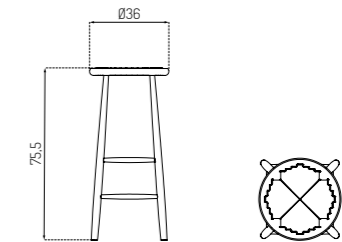

BARCODE	ITEM NUMBER	MATERIAL / LEGS / SEAT	EX. VAT / INCL. VAT		GBP	USD	
			DKK	EUR			
5700383758417	J165C30020102	Oak / Woven / Black / Nature	3.599,20 / 4.499,00	51,20 / 639,00	5.839,20 / 7.299,00	439,20 / 549,00	607,20 / 759,00
5700381547754	J165C30011002	Oak / Woven / Nature / Nature	3.599,20 / 4.499,00	51,20 / 639,00	5.839,20 / 7.299,00	439,20 / 549,00	607,20 / 759,00

BARCODE	ITEM NUMBER	MATERIAL / LEGS / SEAT	EX. VAT / INCL. VAT		GBP	USD	
			DKK	EUR			
5700380933213	J165B30011002	Oak / Woven / Nature / Nature	3.599,20 / 4.499,00	51,20 / 639,00	5.839,20 / 7.299,00	439,20 / 549,00	607,20 / 759,00