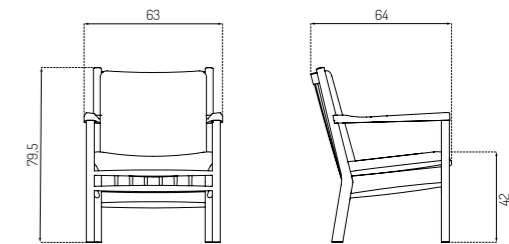

BARCODE	ITEM NUMBER	MATERIAL / LEGS / SEAT	EX. VAT / INCL. VAT				
			DKK	EUR	NOK / SEK	GBP	USD
5715054003796	J14730110101	Oak / Textile / Nature / Dark Grey	9.599,20 / 11.999,00	1.351,20 / 1.689,00	15.519,20 / 19.399,00	1.159,20 / 1.449,00	1.623,20 / 2.029,00
5715054003819	J14730110108	Oak / Textile / Nature / Dark Green	9.599,20 / 11.999,00	1.351,20 / 1.689,00	15.519,20 / 19.399,00	1.159,20 / 1.449,00	1.623,20 / 2.029,00
5715054003802	J14730110106	Oak / Textile / Nature / Dark Blue	9.599,20 / 11.999,00	1.351,20 / 1.689,00	15.519,20 / 19.399,00	1.159,20 / 1.449,00	1.623,20 / 2.029,00
5715054010152	J14730110134	Oak / Textile / Nature / Beige	9.599,20 / 11.999,00	1.351,20 / 1.689,00	15.519,20 / 19.399,00	1.159,20 / 1.449,00	1.623,20 / 2.029,00
5715054003871	J14730110930	Oak / Leather / Nature / Cognac	10.399,20 / 12.999,00	1.463,20 / 1.829,00	16.799,20 / 20.999,00	1.263,20 / 1.579,00	1.759,20 / 2.199,00
5715054003864	J14730110929	Oak / Leather / Nature / Black	10.399,20 / 12.999,00	1.463,20 / 1.829,00	16.799,20 / 20.999,00	1.263,20 / 1.579,00	1.759,20 / 2.199,00
5715054003888	J14730201101	Oak / Textile / Black / Dark Grey	9.599,20 / 11.999,00	1.351,20 / 1.689,00	15.519,20 / 19.399,00	1.159,20 / 1.449,00	1.623,20 / 2.029,00
5715054003918	J14730201108	Oak / Textile / Black / Dark Green	9.599,20 / 11.999,00	1.351,20 / 1.689,00	15.519,20 / 19.399,00	1.159,20 / 1.449,00	1.623,20 / 2.029,00
5715054003895	J14730201106	Oak / Textile / Black / Dark Blue	9.599,20 / 11.999,00	1.351,20 / 1.689,00	15.519,20 / 19.399,00	1.159,20 / 1.449,00	1.623,20 / 2.029,00
5715054010169	J14730201134	Oak / Textile / Black / Beige	9.599,20 / 11.999,00	1.351,20 / 1.689,00	15.519,20 / 19.399,00	1.159,20 / 1.449,00	1.623,20 / 2.029,00
5715054003970	J14730201930	Oak / Leather / Black / Cognac	10.399,20 / 12.999,00	1.463,20 / 1.829,00	16.799,20 / 20.999,00	1.263,20 / 1.579,00	1.759,20 / 2.199,00
5715054003963	J14730201929	Oak / Leather / Black / Black	10.399,20 / 12.999,00	1.463,20 / 1.829,00	16.799,20 / 20.999,00	1.263,20 / 1.579,00	1.759,20 / 2.199,00