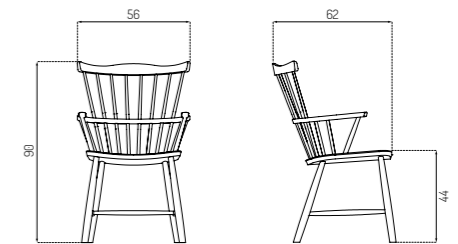

Carina Maria

L32 Suru by Carina Maria

J52B BY BØRGE MOGENSEN

Oak / Oiled

Type	Lounge chair / Indoor
Dimensions	H: 90 cm W: 56 cm D: 62 cm Seat height: 44 cm Seat depth: 40 cm
Weight	7,5 kg
Seat	Oak (vener) lacquered / Oiled Beech (vener) lacquered / painted
Legs	Oak (solid) oiled Beech (solid) lacquered / painted
Gloss	5-10
Certifications	FSC® registered trademark Nordic Swan Ecolabe
Colli size	1
Warranty	10 Years
Design year	1950's / 2013
Assembled	Yes

23% rabatt ska dras av på angivna priser

J82 BY JØRGEN BÆKMARK

Oak / Lacquered

Smoked Oak / Oiled

Beech / Black
RAL9005

Beech / Black
RAL9005

Type	Lounge chair / Indoor
Dimensions	H: 84,5 cm W: 77 cm D: 65 cm Seat height: 38,5 cm Seat depth: 48 cm
Weight	6,8 kg
Seat	Woven papercord
Legs	Oak (solid) oiled / lacquered Beech (solid) painted
Gloss	5-10
Certifications	FSC® registered trademark
Colli size	1
Warranty	10 Years
Design year	1962 / 2013
Assembled	Yes