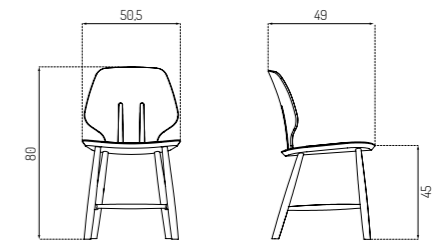

23% rabatt ska dras av på angivna priser

J48 BY POUL M. VOLTHER

Oak / Lacquered / Cognac Leather Sevilla SV4003

Type	Dining chair / Indoor
Dimensions	H: 78,5 cm W: 47,5 cm D: 50,5 cm Seat height wood: 44 cm Seat height upholstery: 46 cm Seat depth: 42,5 cm
Weight	7,5 kg
Seat	Oak (veneer) lacquered / painted / smoked oak
Leather	Sierra Colour: Black S11001 Supplier: Camo Leathers Corrected leather Sevilla Colour: Dark Brown SC4030 / Cognac SV4003 Supplier: Camo Leathers Slightly corrected semi aniline leather Breeze Fushion: 88% New Zealand / 1 2% Polyamide Supplier: Gabriel Martindale: 100.000
Legs	Oak (solid) lacquered / painted
Gloss	5-10
Certifications	FSC® registered trademark
Colli size	1
Warranty	10 Years
Design year	1951 / 2015
Assembled	Yes

J67 BY EJVIND A. JOHANSSON

Oak / Lacquered

Type	Dining chair / Indoor
Dimensions	H: 80 cm W: 50,5 cm D: 49 cm Seat height: 45 cm Seat depth: 40,5 cm
Weight	6 kg
Seat	Oak (veneer) lacquered
Legs	Oak (solid) lacquered Beech (solid) painted
Gloss	5-10
Certifications	FSC® registered trademark
Colli size	1
Warranty	10 Years
Design year	1957 / 2013
Assembled	Yes