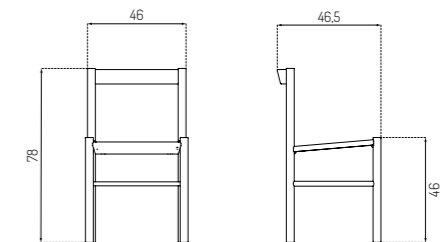

23% rabatt ska dras av på angivna priser

J178 LØNSTRUP BY STINE WEIGELT

Oak / Lacquered

Oak / Lacquered

Type	Dining chair / Indoor
Dimensions	H: 78 cm W: 46 cm D: 46,5 cm Seat height: 46 cm Seat depth: 41 cm
Weight	4,4 kg
Seat	Woven papercord / Oak (veneer)
Legs	Oak (solid lacquered)
Gloss	5-10
Certifications	FSC® registered trademark
Colli size	1
Warranty	10 Years
Design year	2022
Assembled	Yes