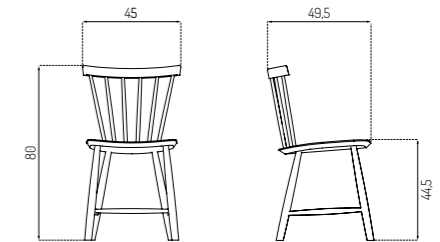

Type	Dining chair / Indoor
Dimensions	H: 75 cm W: 52,5 cm D: 51 cm Seat height: 45 cm Seat depth: 42,5 cm Armrest: 73 cm
Weight	6 kg
Seat	Beech (solid) painted Oak (solid) oiled
Legs	Beech painted Oak oiled Oak stained
Gloss	5-10
Certifications	FSC® registered trademark Nordic Swan Ecolabe (oak)
Colli size	1
Warranty	10 Years
Design year	1944 / 2020
Assembled	Yes

23% rabatt ska dras av på angivna priser

J45 BY BØRGE MOGENSEN

Oak / Lacquered

Oak / Black
RAL9005

Type	Dining chair / Indoor
Dimensions	H: 79 cm W: 50 cm D: 49 cm Seat height: 45 cm Seat depth: 39 cm
Weight	4.4 kg
Seat	Oak (veneer) lacquered / painted
Legs	Oak (solid) oiled / painted
Gloss	5-10
Certifications	FSC® registered trademark Nordic Swan Ecolabe
Colli size	1
Warranty	10 Years
Design year	1950 / 2019
Assembled	Yes

J46 BY POUL M. VOLTHER

Oak / Oiled

Type	Dining chair / Indoor
Dimensions	H: 80 cm W: 45 cm D: 49.5 cm Seat height: 44.5 cm Seat depth: 38.5 cm
Weight	4.2 kg
Seat	Oak (veneer) oiled Beech (veneer) painted / lacquered
Legs	Oak (solid) oiled Beech (solid) painted / lacquered
Gloss	5-10
Certifications	FSC® registered trademark
Colli size	1
Warranty	10 Years
Design year	1956 / 2013
Assembled	Yes