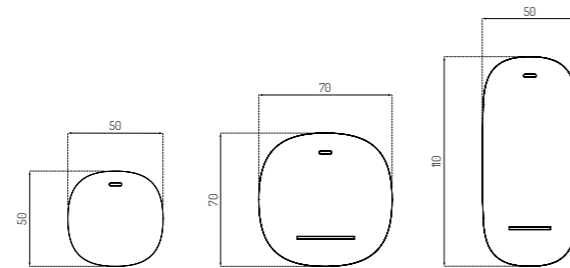

23% rabatt ska dras av på angivna priser

I4 BIRKSØ BY REBECCA UTH

Q3 ALLÉ BY PHILIP BRO

Nature / Ø: 50 cm

Type	Mirror / Indoor
Dimensions	Ø: 50 cm Ø: 70 cm H: 110 cm W: 50 cm
Weight	3,5 / 7 / 9 kg
Material	Oak lacquered / painted
Gloss	5 - 10
Certifications	FSC® registered trademark
Colli size	1
Warranty	2 Years
Design year	2022
Assembled	Yes