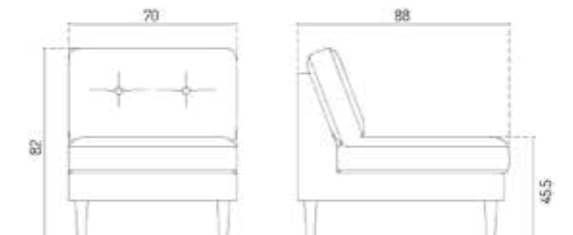

Steel / Dark grey / Edgware MLF28 Steel / Grey-Beige / Ploegwool

Type	Module Sofa / Indoor
Dimensions	H: 82 cm x B: 70 cm x D: 88 cm Seat height: 45,5 cm Seat depth: 60,5 cm
Weight	50 kg
Seat	Main Line Flax: 75% Virgin wool, 25% Flax Colour: Upminster MLF20, Camden MLF26, Edgware MLF28 Supplier: Camira fabrics Martindale: 50.000 Ploegwool: 100% Virgin wool Colour: Dark beige Supplier: Deploeg Martindale: 90.000
Legs	Oak (solid) lacquered Brushed steel
Gloss	5
Certifications	FSC® registered trademark
Colli size	2
Warranty	10 Years
Design year	2022
Assembled	No