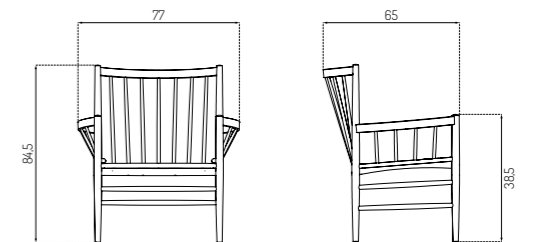

Carina Maria

L32 Suru by Carina Maria

J52B BY BØRGE MOGENSEN

Oak / Oiled

Type	Lounge chair / Indoor
Dimensions	H: 90 cm W: 56 cm D: 62 cm Seat height: 44 cm Seat depth: 40 cm
Weight	7,5 kg
Seat	Oak (vener) lacquered / Oiled Beech (vener) lacquered / painted
Legs	Oak (solid) oiled Beech (solid) lacquered / painted
Gloss	5-10
Certifications	FSC® registered trademark Nordic Swan Ecolabe
Colli size	1
Warranty	10 Years
Design year	1950's / 2013
Assembled	Yes

23% rabatt ska dras av på angivna priser

J82 BY JØRGEN BÆKMARK

Oak / Lacquered

Smoked Oak / Oiled

Beech / Black
RAL9005

Beech / Black
RAL9005

Type	Lounge chair / Indoor
Dimensions	H: 84,5 cm W: 77 cm D: 65 cm Seat height: 38,5 cm Seat depth: 48 cm
Weight	6,8 kg
Seat	Woven papercord
Legs	Oak (solid) oiled / lacquered Beech (solid) painted
Gloss	5-10
Certifications	FSC® registered trademark
Colli size	1
Warranty	10 Years
Design year	1962 / 2013
Assembled	Yes