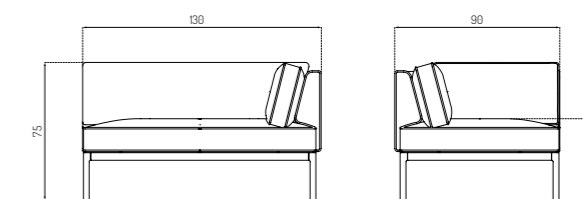

L37 7-9-13 BY THOMAS E. ALKEN RIGHT CORNER 130 CM

Oak / Grey / Camden MLF26

Oak / Blue / Tower MLF36 Oak / Beige / Upminster MLF20 Oak / Grey Beige / Ploegwool

Type	Module Sofa / Indoor
Dimensions	H: 75 cm W: 130 cm D: 90 cm Seat height: 43 cm Seat depth: 61,5 cm
Weight	42 kg
Seat	Main Line Flax: 75% Virgin wool, 25% Flax Colour: Upminster MLF20, Camden MLF26, Tower MLF36 Supplier: Camira fabrics Martindale: 50.000 Ploegwool: 100% virgin wool Colour: Dark beige Supplier: Deploeg Martindale: 90.000
Legs	Oak (solid) lacquered
Gloss	5
Certifications	FSC® registered trademark
Colli size	1
Warranty	10 Years
Design year	2019
Assembled	Yes