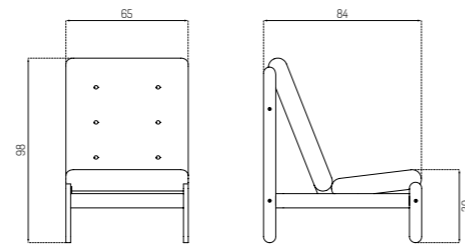

BARCODE	ITEM NUMBER	MATERIAL / LEGS / SEAT	EX. VAT / INCL. VAT					
			DKK	EUR	NOK / SEK	GBP	USD	
5715054006889	J112301130102	Oak/ Textile / Nature / Dark Grey	5.999,20 / 7499,00	847,20 / 1.059,00	9.759,20 / 12.199,00	727,20 / 909,00	1.015,20 / 1.269,00	
5715054008548	J112B401	Assembly bracket	64,00 / 80,00	15,20 / 19,00	159,20 / 199,00	7,20 / 9,00	15,20 / 19,00