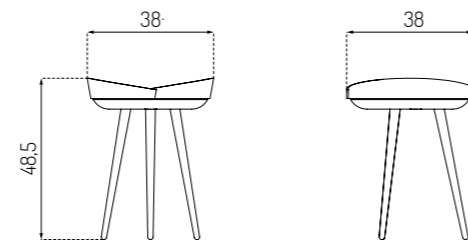

23% rabatt ska dras av på angivna priser

D106 BAKKETOP BY PHILIP BRO

Oak / lacquered

Type	Tray table / Indoor
Dimensions	H: 48 cm Ø: 38 cm
Weight	3 kg
Table top	Oak lacquered / painted Beech painted
Legs	Oak (solid) lacquered / painted Beech (solid) painted
Gloss	10
Colli size	1
Warranty	10 Years
Design year	2022
Assembled	Yes