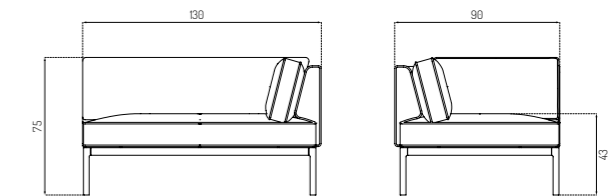

L37 7-9-13 BY THOMAS E. ALKEN LEFT CORNER 130 CM

Oak / Grey / Camden MLF26

Oak / Blue / Tower MLF36 Oak / Beige / Upminster MLF20 Oak / Grey Beige / Ploegwool

Type	Module Sofa / Indoor
Dimensions	H: 75 cm W: 130 cm D: 90 cm Seat height: 43 cm Seat depth: 61,5 cm
Weight	42 kg
Seat	Main Line Flax: 75% Virgin wool, 25% Flax Colour: Upminster MLF20, Camden MLF26, Tower MLF36 Supplier: Camira fabrics Martindale: 50.000 Ploegwool: 100% virgin wool Colour: Dark beige Supplier: Deploeg Martindale: 90.000
Legs	Oak (solid) lacquered
Gloss	5
Certifications	FSC® registered trademark
Colli size	1
Warranty	10 Years
Design year	2019
Assembled	Yes