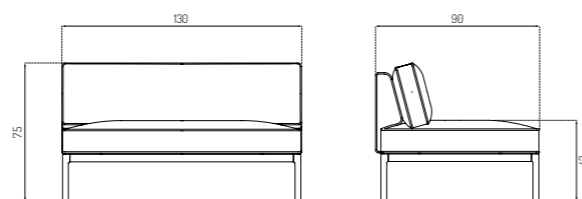

23% rabatt ska dras av på angivna priser

L37 7-9-13 BY THOMAS E. ALKEN MIDDLE 130 CM

Oak / Grey / Camden MLF26

Oak / Blue / Tower MLF36 Oak / Beige / Upminster MLF20 Oak / Grey Beige / Ploegwool

Type	Module Sofa / Indoor
Dimensions	H: 75 cm W: 130 cm D: 90 cm Seat height: 43 cm Seat depth: 61,5 cm
Weight	42 kg
Seat	Main Line Flax: 75% Virgin wool, 25% Flax Colour: Upminster MLF20, Camden MLF26, Tower MLF36 Supplier: Camira fabrics Martindale: 50.000 Ploegwool: 100% virgin wool Colour: Dark beige Supplier: Deploeg Martindale: 90.000
Legs	Oak (solid) lacquered
Gloss	5
Certifications	FSC® registered trademark
Colli size	1
Warranty	10 Years
Design year	2019
Assembled	Yes