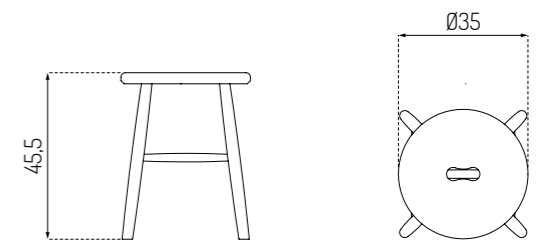

Benches & stools

J83 by Jørgen Bækmark

23% rabatt ska dras av på angivna priser

J27 BY BØRGE MOGENSEN

Oak / Lacquered

Type	Stool / Indoor
Dimensions	H: 45,5 cm W: 35 cm D: 35 cm Seat height: 45,5 cm Seat depth: 35 cm
Weight	4,5 kg
Seat	Oak (solid) lacquered Beech (solid) lacquered / painted
Legs	Oak (solid) lacquered Beech (solid) lacquered / painted
Gloss	5-10
Certifications	FSC® registered trademark Nordic Swan Ecolabe
Colli size	1
Warranty	10 Years
Design year	1949 / 2020
Assembled	Yes

23% rabatt ska dras av på angivna priser

J83 BY JØRGEN BÆKMARK

Oak / Lacquered

Smoked oak / oiled

Beech / Black
RAL9005

Type	Stool / Indoor
Dimensions	H: 41 cm W: 52 cm D: 38 cm Seat height: 38,5 cm
Weight	3,5 kg
Seat	Woven papercord
Legs	Oak (solid) oiled / lacquered Beech (solid) painted
Gloss	5-10
Certifications	FSC® registered trademark
Colli size	1
Warranty	10 Years
Design year	1962 / 2016
Assembled	Yes