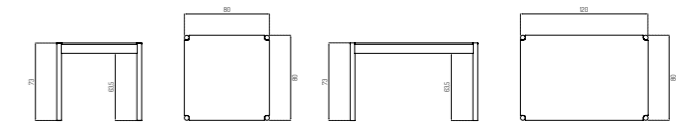

C44 BY JØRGEN BÆKMARK

Oak / Lacquered / Beige & Black

Oak / Oiled / Beige & Black

Type	Dining table / Indoor
Dimensions	H: 74 cm W: 80 cm D: 80 cm Leg to leg: 71 cm H: 74 cm W: 120 cm D: 80 cm Leg to leg: 111 cm
Weight	16 / 21 kg
Table top	Oak (veneer) lacquered / Fenix Laminate Beige 0719 / Black 0720
Legs	Oak (solid) lacquered
Gloss	5-10
Certifications	FSC® registered trademark
Colli size	1
Warranty	10 Years
Design year	1963 / 2022
Assembled	No