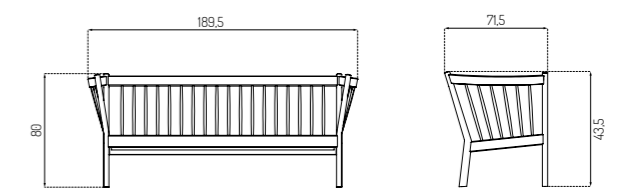

Type	Sofa/ Indoor
Dimensions	H: 80 cm W: 189,5 cm D: 71,5 cm Seat height: 43,5 cm Seat depth: 52,5 cm
Weight	28 kg
Seat	Crisp: 93% New Zealand wool, 7% polyamide Colour: Dark grey 4013, Dark green 4761, Dark blue 4125 Supplier: Gabriel Martindale: 200.000 Main Line Flax: 75% Virgin wool, 25% Flax Colour: Upminster MLF20 Supplier: Camira fabrics Martindale: 50.000 Horserug: 100% wool Colour: Red 14 Supplier: Danish Art Weaving Martindale: 75.000 Denver Leather Colour: Black, Cognac Supplier: Leather Cuts Natural grain, surface printed, colourration is Anilin
Legs	Oak (solid) lacquered
Gloss	5-10
Certifications	FSC® registered trademark
Colli size	1
Warranty	10 Years
Design year	1978 / 2019
Assembled	Yes