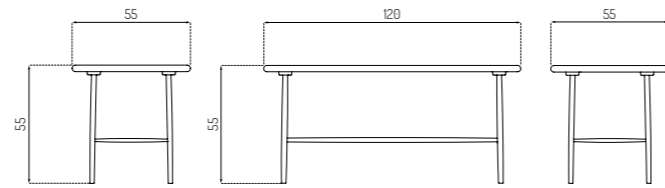

BARCODE	ITEM NUMBER	MATERIAL / COLOUR / SIZE	DKK	EUR	EX. VAT / INCL. VAT		GBP	USD
					NOK / SEK			
5715054007220	D20S010505	Oak / Nature / 120 cm	4.799,20 / 5.999,00	679,20 / 849,00	7.759,20 / 9.699,00		583,20 / 729,00	815,20 / 1.019,00
5715054007213	D20H010505	Oak / Nature / 55 cm	3.039,20 / 3.799,00	431,20 / 539,00	4.959,20 / 6.199,00		367,20 / 459,00	519,20 / 649,00