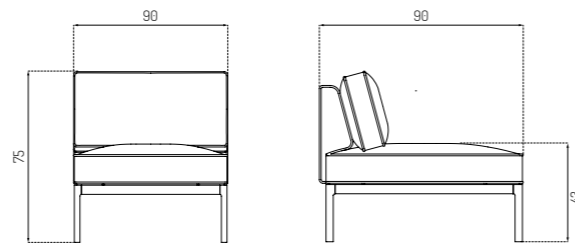

23% rabatt ska dras av på angivna priser

L37 7-9-13 BY THOMAS E. ALKEN MIDDLE 90 CM

Oak / Grey / Camden MLF26

Type	Module Sofa / Indoor
Dimensions	H: 75 cm W: 90 cm D: 90 cm Seat height: 43 cm Seat depth: 61,5 cm
Weight	32 kg
Seat	Main Line Flax: 75% Virgin wool, 25% Flax Colour: Upminster MLF20, Camden MLF26, Tower MLF36 Supplier: Camira fabrics Martindale: 50.000 Ploegwool: 100% virgin wool Colour: Dark beige Supplier: Deploeg Martindale: 90.000
Legs	Oak (solid) lacquered
Gloss	5
Certifications	FSC® registered trademark
Colli size	1
Warranty	10 Years
Design year	2019
Assembled	Yes