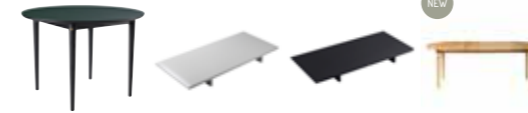

C62E BJØRK BY UNIT10

Oak / Oiled

Type	Dining table / Extension leaf / Indoor
Dimensions	H: 74 cm Ø: 115 cm Leg to leg - top: 59,5 cm H: 6 cm W: 50 cm D: 115 cm
Weight	35,5 / 11 kg
Table top	Oak (solid) oiled / painted
Legs	Oak (solid) oiled / painted
Gloss	5-10
Certifications	FSC® registered trademark
Colli size	1
Warranty	10 Years
Design year	2017
Assembled	Flat packed