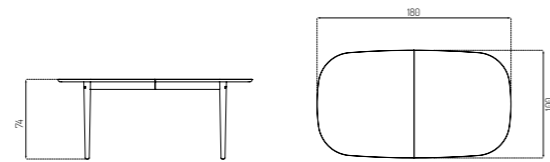

BARCODE	ITEM NUMBER	MATERIAL / COLOUR	EX. VAT / INCL. VAT		GBP	USD
			DKK	EUR		
5700382820023	C63E011051011	Oak / Oiled	16.799,20 / 20.999,00	2.367,20 / 2.959,00	2.031,20 / 2.539,00	2.839,20 / 3.549,00
5700380102411	C63E012071032	Oak / Black	16.799,20 / 20.999,00	2.367,20 / 2.959,00	2.031,20 / 2.539,00	2.839,20 / 3.549,00
5700383696153	C63ETIL312013034	Leaf / Beech / Black	2.799,20 / 3.499,00	399,20 / 499,00	343,20 / 429,00	479,20 / 599,00
5700380509067	C63ETIL314013064	Leaf / Beech / Grey	2.799,20 / 3.499,00	399,20 / 499,00	343,20 / 429,00	479,20 / 599,00
5715054004106	C63E2TIL011051011	Oak / Oiled / w. 2 oak leaves	19.999,20 / 24.999,00	2.815,20 / 3.519,00	2.423,20 / 3.029,00	3.383,20 / 4.229,00
5715054013061	C63E2TIL012011024	Oak / Black / w. 2 oak leaves	19.999,20 / 24.999,00	2.815,20 / 3.519,00	2.423,20 / 3.029,00	3.383,20 / 4.229,00

BARCODE	ITEM NUMBER	MATERIAL / COLOUR / SIZE	EX. VAT / INCL. VAT		GBP	USD
			DKK	EUR		
5715054007053	C64N311110	Oak / Nature / 220 cm - Veneer	16.799,20 / 20.999,00	2.367,20 / 2.959,00	2.031,20 / 2.539,00	2.839,20 / 3.549,00
5715054007046	C64N111110	Oak / Nature / 180 cm - Veneer	12.799,20 / 15.999,00	1.807,20 / 2.259,00	1.551,20 / 1.939,00	2.167,20 / 2.709,00
5715054007060	C64T41110	Leaf/Oak/Nature/40 cm - Veneer	2.799,20 / 3.499,00	399,20 / 499,00	343,20 / 429,00	479,20 / 599,00
5715054011050	C64MN321105	Oak / Nature / 220 cm - Solid	19.999,20 / 24.999,00	2.815,20 / 3.519,00	2.423,20 / 3.029,00	3.383,20 / 4.229,00
5715054011029	C64MN121105	Oak / Nature / 180 cm - Solid	16.799,20 / 20.999,00	2.367,20 / 2.959,00	2.031,20 / 2.539,00	2.839,20 / 3.549,00