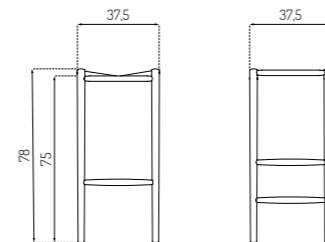

BARCODE	ITEM NUMBER	MATERIAL / LEGS / SEAT	DKK	EUR	EX. VAT / INCL. VAT NOK / SEK	GBP	USD
5700383734329	J164B01011002	Oak / Woven / Nature	2.799,20 / 3.499,00	399,20 / 499,00	4.559,20 / 5.699,00	343,20 / 429,00	479,20 / 599,00

BARCODE	ITEM NUMBER	MATERIAL / LEGS / SEAT	DKK	EUR	EX. VAT / INCL. VAT NOK / SEK	GBP	USD
5700383570224	J164C01011002	Oak / Woven / Nature	2.799,20 / 3.499,00	399,20 / 499,00	4.559,20 / 5.699,00	343,20 / 429,00	479,20 / 599,00
5700384035319	J164C01020102	Oak / Woven / Black / Nature	2.799,20 / 3.499,00	399,20 / 499,00	4.559,20 / 5.699,00	343,20 / 429,00	479,20 / 599,00