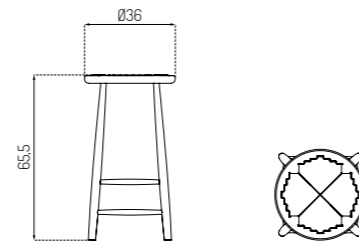

BARCODE	ITEM NUMBER	MATERIAL / LEGS / SEAT	EX. VAT / INCL. VAT		GBP	USD	
			DKK	EUR			
5700383758417	J165C30020102	Oak / Woven / Black / Nature	3.599,20 / 4.499,00	51,20 / 639,00	5.839,20 / 7.299,00	439,20 / 549,00	607,20 / 759,00
5700381547754	J165C30011002	Oak / Woven / Nature / Nature	3.599,20 / 4.499,00	51,20 / 639,00	5.839,20 / 7.299,00	439,20 / 549,00	607,20 / 759,00

BARCODE	ITEM NUMBER	MATERIAL / LEGS / SEAT	EX. VAT / INCL. VAT		GBP	USD	
			DKK	EUR			
5700380933213	J165B30011002	Oak / Woven / Nature / Nature	3.599,20 / 4.499,00	51,20 / 639,00	5.839,20 / 7.299,00	439,20 / 549,00	607,20 / 759,00