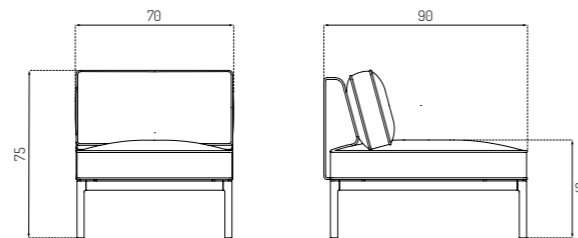

23% rabatt ska dras av på angivna priser

L37 7-9-13 BY THOMAS E. ALKEN MIDDLE 70 CM

Oak / Grey / Camden MLF26

Oak / Blue / Tower MLF36 Oak / Beige / Upminster MLF20 Oak / Grey Beige / Ploegwool

Type	Module Sofa / Indoor
Dimensions	H: 75 cm W: 70 cm D: 90 cm Seat height: 43 cm Seat depth: 61,5 cm
Weight	28 kg
Seat	Main Line Flax: 75% Virgin wool, 25% Flax Colour: Upminster MLF20, Camden MLF26, Tower MLF36 Supplier: Camira fabrics Martindale: 50.000 Ploegwool: 100% virgin wool Colour: Dark beige Supplier: Deploeg Martindale: 90.000
Legs	Oak (solid) lacquered
Gloss	5
Certifications	FSC® registered trademark
Colli size	1
Warranty	10 Years
Design year	2019
Assembled	Yes