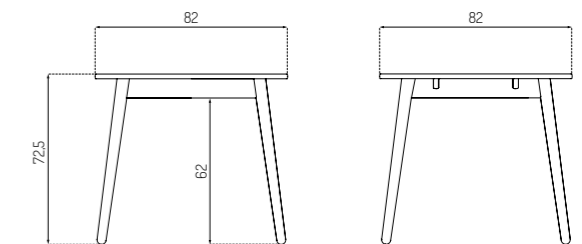

Type	Dining table / Indoor
Dimensions	H: 72.5 cm W: 82 cm D: 82 cm Leg to leg - top: 55.5 cm
Weight	32 kg
Table top	Oak (vener) lacquered / linoleum
Legs	Oak (solid) lacquered
Gloss	10
Certifications	FSC® registered trademark (Oak)
Colli size	1
Warranty	10 Years
Design year	1954 / 2013
Assembled	Flat packed