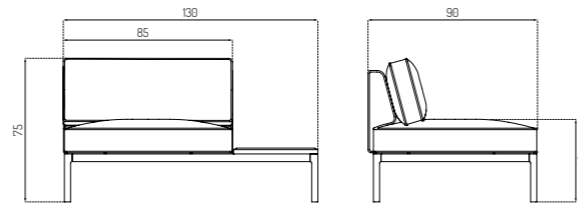

Type	Module Sofa / Indoor
Dimensions	H: 75 cm W: 130 cm D: 90 cm Seat height: 43 cm Seat depth: 61,5 cm
Weight	42 kg
Seat	Main Line Flax: 75% Virgin wool, 25% Flax Colour: Upminster MLF20, Camden MLF26, Tower MLF36 Supplier: Camira fabrics Martindale: 50.000 Ploegwool: 100% virgin wool Colour: Dark beige Supplier: Deploeg Martindale: 90.000
Legs	Oak (solid) lacquered
Gloss	5
Certifications	FSC® registered trademark
Colli size	1
Warranty	10 Years
Design year	2019
Assembled	Yes