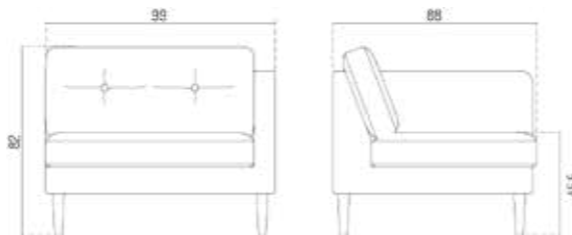

Steel / Dark grey / Edgware MLF28 Steel / Grey-Beige / Ploegwool

Type	Module Sofa / Indoor
Dimensions	H: 82 cm x B: 99 cm x D: 88 cm Seat height: 43 cm Seat depth: 60,5 cm
Weight	50 kg
Seat	Main Line Flax: 75% Virgin wool, 25% Flax Colour: Upminster MLF20, Camden MLF26, Edgware MLF28 Supplier: Camira fabrics Martindale: 50.000 Ploegwool: 100% Virgin wool Colour: Dark beige Supplier: Deploeg Martindale: 90.000
Legs	Oak (solid) lacquered Brushed steel
Gloss	5
Certifications	FSC® registered trademark
Colli size	2
Warranty	10 Years
Design year	2022
Assembled	No