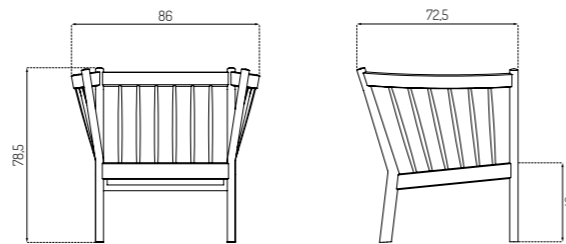

Type Lounge chair / Indoor

Dimensions H: 78,5 cm W: 86 cm D: 72,5 cm
Seat height: 42 cm
Seat depth: 51,5 cm

Weight 12 kg

Seat Crisp: 93% New Zealand wool, 7% polyamide
Colour: Dark grey 4013, Dark green 4761, Dark blue 4125
Supplier: Gabriel
Martindale: 200.000

Main Line Flax: 75% Virgin Wool, 25% Flax
Colour: Upminster MLF20
Supplier: Camira fabrics
Martindale: 50.000

Horserug: 100% wool
Colour: Red 14
Supplier: Danish Art Weaving
Martindale: 75.000

Denver Leather
Colour: Black, Cognac
Supplier: Leather Cuts
Natural grain, surface printed, colouration is Anilin

Legs Oak (solid) lacquered

Gloss 5-10

Certifications FSC® registered trademark

Colli size 1

Warranty 10 Years

Design year 1978 / 2019

Assembled Yes

BARCODE	ITEM NUMBER	MATERIAL / LEGS / SEAT	EX. VAT / INCL. VAT				
			DKK	EUR	NOK / SEK	GBP	USD
570038170158	J14630110101	Oak / Textile / Nature / Dark Grey	11.999,20 / 14.999,00	1.695,20 / 2.119,00	19.439,20 / 24.299,00	1.455,20 / 1.819,00	2.031,20 / 2.539,00
5700380403549	J14630110108	Oak / Textile / Nature / Dark Green	11.999,20 / 14.999,00	1.695,20 / 2.119,00	19.439,20 / 24.299,00	1.455,20 / 1.819,00	2.031,20 / 2.539,00
5700383265281	J14630110106	Oak / Textile / Nature / Dark Blue	11.999,20 / 14.999,00	1.695,20 / 2.119,00	19.439,20 / 24.299,00	1.455,20 / 1.819,00	2.031,20 / 2.539,00
5715054010138	J14630110134	Oak / Textile / Nature / Beige	11.999,20 / 14.999,00	1.695,20 / 2.119,00	19.439,20 / 24.299,00	1.455,20 / 1.819,00	2.031,20 / 2.539,00
5715054003451	J14630110131	Oak / Textile / Nature / Horserug	13.599,20 / 16.999,00	1.919,20 / 2.399,00	21.999,20 / 27.499,00	1.647,20 / 2.059,00	2.303,20 / 2.879,00
5715054003284	J14630110930	Oak / Leather / Nature / Cognac	13.599,20 / 16.999,00	1.919,20 / 2.399,00	21.999,20 / 27.499,00	1.647,20 / 2.059,00	2.303,20 / 2.879,00
5715054003260	J14630110929	Oak / Leather / Nature / Black	13.599,20 / 16.999,00	1.919,20 / 2.399,00	21.999,20 / 27.499,00	1.647,20 / 2.059,00	2.303,20 / 2.879,00