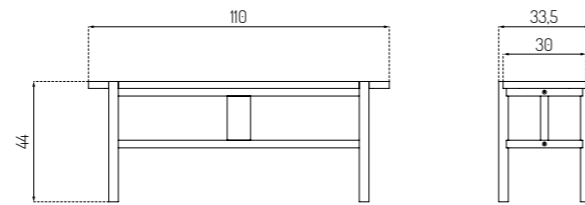

J176 SØNDERBORG BY MOGENS KOCH

Oak / Textile / Beige-brown

Type	Bench / Indoor
Dimensions	H: 84 cm W: 116,5 cm D: 55 cm Seat height: 49 cm Seat depth: 45,5 cm
Weight	25 kg
Seat	Rec-Reha: 100% recycled PET Supplier: Intergro Martindale: 100.000
Legs	Oak (solid) lacquered / painted
Gloss	5-10
Certifications	FSC® registered trademark
Colli size	1
Warranty	10 Years
Design year	1938 / 2021
Assembled	Yes

23% rabatt ska dras av på angivna priser

J177 HAVNEHOLMEN BY EMIL REIMERT

Oak / Lacquered

Type	Bench / Indoor
Dimensions	H: 44 cm W: 110 cm D: 33,5 cm Seat height: 44 cm Seat depth: 30 cm
Weight	9,1 kg
Seat	Oak (solid) lacquered / painted
Legs	Oak (solid) lacquered / painted
Gloss	5-10
Certifications	FSC® registered trademark
Colli size	1
Warranty	10 Years
Design year	2021
Assembled	No