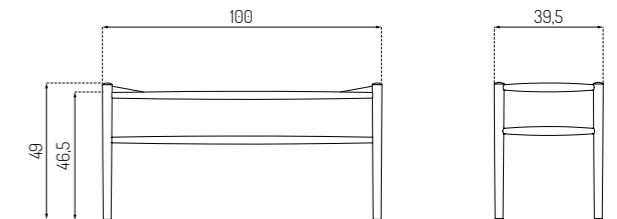

BARCODE	ITEM NUMBER	MATERIAL / LEGS / SEAT	EX. VAT / INCL. VAT				
			DKK	EUR	NOK / SEK	GBP	USD
5700381806585	J16301011002	Oak / Woven / Nature / Nature	4.799,20 / 5.999,00	679,20 / 849,00	7.759,20 / 9.699,00	583,20 / 729,00	815,20 / 1.019,00
5700382056996	J16301020102	Oak / Woven / Black / Nature	4.799,20 / 5.999,00	679,20 / 849,00	7.759,20 / 9.699,00	583,20 / 729,00	815,20 / 1.019,00