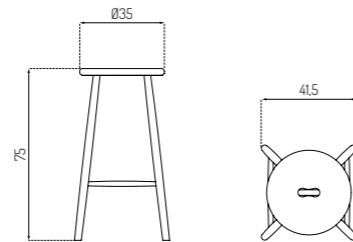

BARCODE	ITEM NUMBER	MATERIAL / COLOUR	EX. VAT / INCL. VAT		GBP	USD
			DKK	EUR		
5715054006582	J27B310212	Beech / Black	1439,20 / 1799,00	207,20 / 259,00	175,20 / 219,00	247,20 / 309,00
5715054006575	J27B310412	Beech / Cool Grey	1439,20 / 1799,00	207,20 / 259,00	175,20 / 219,00	247,20 / 309,00
5715054006599	J27B310612	Beech / White	1439,20 / 1799,00	207,20 / 259,00	175,20 / 219,00	247,20 / 309,00