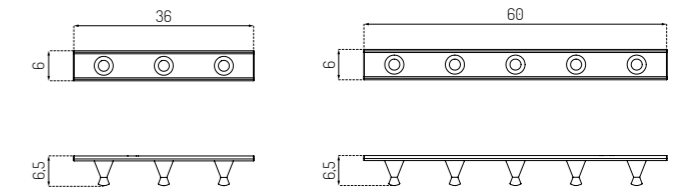

BARCODE	ITEM NUMBER	MATERIAL / COLOUR / SIZE	EX. VAT / INCL. VAT				
			DKK	EUR	NOK / SEK	GBP	USD
5715054007770	I430110011	Oak / Nature / Clear / Ø: 50 cm	1.359,20 / 1.699,00	191,20 / 239,00	2.239,20 / 2.799,00	167,20 / 209,00	231,20 / 289,00
5715054007794	I430110021	Oak / Nature / Clear / Ø: 70 cm	1.839,20 / 2.299,00	263,20 / 329,00	3.039,20 / 3.799,00	223,20 / 279,00	311,20 / 389,00
5715054007800	I430110031	Oak / Nature / Clear / 110 cm	2.159,20 / 2.699,00	303,20 / 379,00	3.519,20 / 4.399,00	263,20 / 329,00	367,20 / 459,00
5715054007787	I430201012	Oak / Black / Toned / Ø: 50 cm	1.359,20 / 1.699,00	191,20 / 239,00	2.239,20 / 2.799,00	167,20 / 209,00	231,20 / 289,00
5715054007817	I430201022	Oak / Black / Toned / Ø: 70 cm	1.839,20 / 2.299,00	263,20 / 329,00	3.039,20 / 3.799,00	223,20 / 279,00	311,20 / 389,00
5715054007824	I430201032	Oak / Black / Toned / 110 cm	2.159,20 / 2.699,00	303,20 / 379,00	3.519,20 / 4.399,00	263,20 / 329,00	367,20 / 459,00

BARCODE	ITEM NUMBER	MATERIAL / COLOUR / SIZE	EX. VAT / INCL. VAT				
			DKK	EUR	NOK / SEK	GBP	USD
5700381723356	Q3130110	Oak / Nature / 3. hooks	191,20 / 239,00	31,20 / 39,00	319,20 / 399,00	23,20 / 29,00	39,20 / 49,00
5700383131180	Q3133110	Walnut / Nature / 3. hooks	191,20 / 239,00	31,20 / 39,00	319,20 / 399,00	23,20 / 29,00	39,20 / 49,00
5700383400330	Q3230110	Oak / Nature / 5. hooks	279,20 / 349,00	39,20 / 49,00	479,20 / 599,00	39,20 / 49,00	47,20 / 59,00
5700382814923	Q3233110	Walnut / Nature / 5. hooks	279,20 / 349,00	39,20 / 49,00	479,20 / 599,00	39,20 / 49,00	47,20 / 59,00