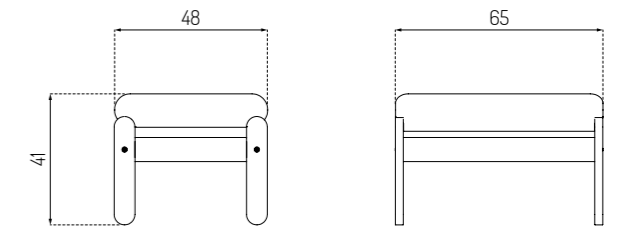

BARCODE	ITEM NUMBER	MATERIAL / LEGS / SEAT	EX. VAT / INCL. VAT					
			DKK	EUR	NOK / SEK	GBP	USD	
5715054006896	J113301130101	Oak/ Textile / Nature / Beige	3.199,20 / 3.999,00	455,20 / 569,00	5.199,20 / 6.499,00	391,20 / 489,00	543,20 / 679,00	
5715054006902	J113301130102	Oak/ Textile / Nature / Dark Grey	3.199,20 / 3.999,00	455,20 / 569,00	5.199,20 / 6.499,00	391,20 / 489,00	543,20 / 679,00