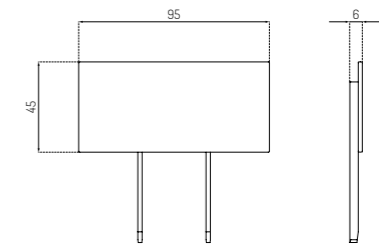

BARCODE	ITEM NUMBER	BASE / TABLETOP / COLOUR	EX. VAT / INCL. VAT				
			DKK	EUR	NOK / SEK	GBP	USD
5700381876182	C35S30110101	Oak / Nature	2.799,20 / 3.499,00	399,20 / 499,00	4.559,20 / 5.699,00	343,20 / 429,00	479,20 / 599,00
5700381876243	C35S30110203	Oak / Lino. / Nature / Black	2.799,20 / 3.499,00	399,20 / 499,00	4.559,20 / 5.699,00	343,20 / 429,00	479,20 / 599,00
5700381875994	C35S30110204	Oak / Lino. / Nature / Mushroom	2.799,20 / 3.499,00	399,20 / 499,00	4.559,20 / 5.699,00	343,20 / 429,00	479,20 / 599,00
5700383656218	C35S30110205	Oak / Lino. / Nature / Dark Grey	2.799,20 / 3.499,00	399,20 / 499,00	4.559,20 / 5.699,00	343,20 / 429,00	479,20 / 599,00
5700383266271	C35S30110207	Oak / Lino. / Nature / Olive	2.799,20 / 3.499,00	399,20 / 499,00	4.559,20 / 5.699,00	343,20 / 429,00	479,20 / 599,00