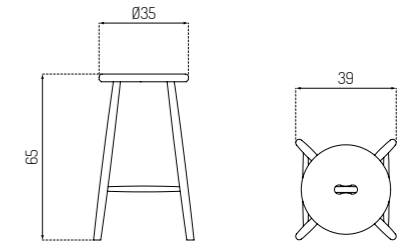

BARCODE	ITEM NUMBER	MATERIAL / COLOUR	EX. VAT / INCL. VAT		GBP	USD
			DKK	EUR		
5715054006926	J27C300113	Oak / Nature	1999,20 / 2499,00	287,20 / 359,00	247,20 / 309,00	343,20 / 429,00
5715054006940	J27C310113	Beech / Nature	1439,20 / 1799,00	207,20 / 259,00	175,20 / 219,00	247,20 / 309,00
5715054006957	J27C310212	Beech / Black	1439,20 / 1799,00	207,20 / 259,00	175,20 / 219,00	247,20 / 309,00
5715054006964	J27C310412	Beech / Grey	1439,20 / 1799,00	207,20 / 259,00	175,20 / 219,00	247,20 / 309,00
5715054006971	J27C310612	Beech / White	1439,20 / 1799,00	207,20 / 259,00	175,20 / 219,00	247,20 / 309,00