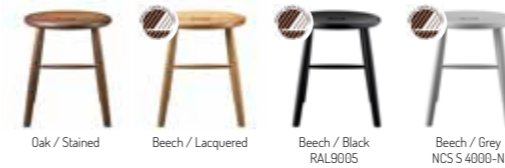

Benches & stools

J83 by Jørgen Bækmark

23% rabatt ska dras av på angivna priser

J27 BY BØRGE MOGENSEN

Oak / Lacquered

Type	Stool / Indoor
Dimensions	H: 45,5 cm W: 35 cm D: 35 cm Seat height: 45,5 cm Seat depth: 35 cm
Weight	4,5 kg
Seat	Oak (solid) lacquered Beech (solid) lacquered / painted
Legs	Oak (solid) lacquered Beech (solid) lacquered / painted
Gloss	5-10
Certifications	FSC® registered trademark Nordic Swan Ecolabe
Colli size	1
Warranty	10 Years
Design year	1949 / 2020
Assembled	Yes