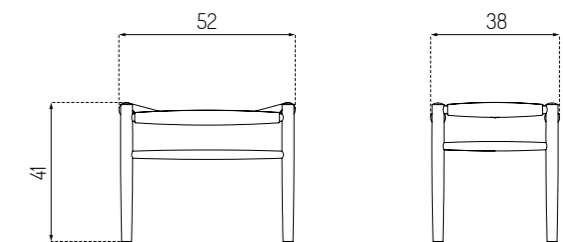

Benches & stools

J83 by Jørgen Bækmark

23% rabatt ska dras av på angivna priser

J27 BY BØRGE MOGENSEN

Oak / Lacquered

Type	Stool / Indoor
Dimensions	H: 45,5 cm W: 35 cm D: 35 cm Seat height: 45,5 cm Seat depth: 35 cm
Weight	4,5 kg
Seat	Oak (solid) lacquered Beech (solid) lacquered / painted
Legs	Oak (solid) lacquered Beech (solid) lacquered / painted
Gloss	5-10
Certifications	FSC® registered trademark Nordic Swan Ecolabe
Colli size	1
Warranty	10 Years
Design year	1949 / 2020
Assembled	Yes

23% rabatt ska dras av på angivna priser

J83 BY JØRGEN BÆKMARK

Oak / Lacquered

Smoked oak / oiled

Beech / Black
RAL9005

Type	Stool / Indoor
Dimensions	H: 41 cm W: 52 cm D: 38 cm Seat height: 38,5 cm
Weight	3,5 kg
Seat	Woven papercord
Legs	Oak (solid) oiled / lacquered Beech (solid) painted
Gloss	5-10
Certifications	FSC® registered trademark
Colli size	1
Warranty	10 Years
Design year	1962 / 2016
Assembled	Yes

23% rabatt ska dras av på angivna priser

J83B BY JØRGEN BÆKMARK

Oak / Lacquered

Type	Bench / Indoor
Dimensions	H: 41 cm W: 100,5 cm D: 38 cm Seat height: 38,5 cm
Weight	6,3 kg
Seat	Woven papercord
Legs	Oak (solid) lacquered Beech (solid) painted
Gloss	5-10
Certifications	FSC® registered trademark
Colli size	1
Warranty	10 Years
Design year	1962 / 2016
Assembled	Yes