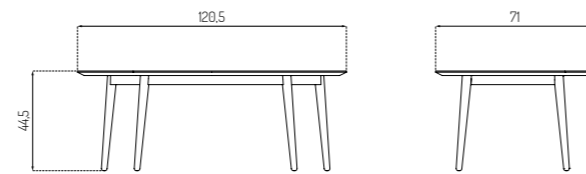

23% rabatt ska dras av på angivna priser

D20 BY POUL M. VOLTHER

Oak / Oiled

Type	Coffee table & Side table / Indoor
Dimensions	H: 55 cm W: 120 cm D: 55 cm H: 55 cm W: 55 cm D: 55 cm
Weight	11,5 / 21,5 kg
Table top	Oak oiled
Legs	Oak (solid) oiled
Certifications	FSC® registered trademark
Colli size	1
Warranty	10 Years
Design year	1951 / 2014
Assembled	Yes

23% rabatt ska dras av på angivna priser

D103 ANHOLT BY MOT & BERGSTRØM

Oak / Oiled

Type	Coffee table / Indoor
Dimensions	H: 45 cm W: 104 cm D: 42 cm
Weight	25 kg
Table top	Oak (solid) oiled
Legs	Oak (solid) oiled
Gloss	5 - 10
Certifications	FSC® registered trademark
Colli size	1
Warranty	10 Years
Design year	2019
Assembled	Yes