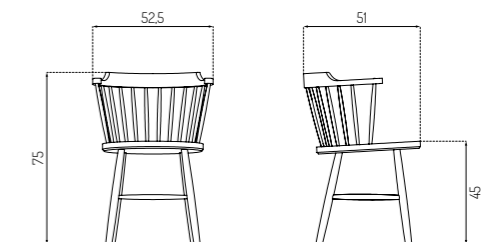

Type	Dining chair / Indoor
Dimensions	H: 75 cm W: 52,5 cm D: 51 cm Seat height: 45 cm Seat depth: 42,5 cm Armrest: 73 cm
Weight	6 kg
Seat	Beech (solid) painted Oak (solid) oiled
Legs	Beech painted Oak oiled Oak stained
Gloss	5-10
Certifications	FSC® registered trademark Nordic Swan Ecolabe (oak)
Colli size	1
Warranty	10 Years
Design year	1944 / 2020
Assembled	Yes