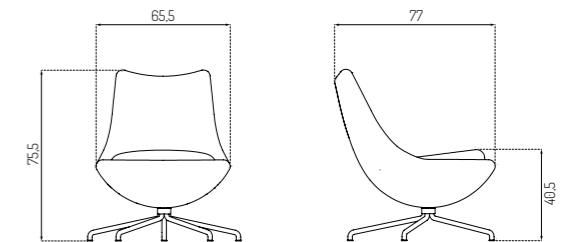

23% rabatt ska dras av på angivna priser

L35 GEJSA BY FOERSOM & HIORT-LORENZEN

Oak / Dark Grey LDS17

Oak / Light Grey LDS16

Oak / Green LDS48

Oak Royal Blue LDS62

Type	Wing chair / Indoor
Dimensions	H: 110,5 cm W: 68 cm D: 82 cm Seat height: 41 cm Seat depth: 54 cm
Weight	20 kg
Seat	Synergy: 95% Virgin wool, 5% Polymide Colour: Dark grey LDS17, Light grey LDS16, Green LDS48, Dark blue LDS62 Supplier: Camira Martindale: 100.000
Legs	Oak (solid) lacquered
Gloss	5-10
Certifications	FSC® registered trademark
Colli size	1
Warranty	10 Years
Design year	2016
Assembled	Yes

Type	Lounge chair / Indoor
Dimensions	H: 75,5 cm W: 65 cm D: 77 cm Seat height: 40,5 cm Seat depth: 52,5 cm
Weight	12,5 kg
Seat	Main Line Flax: 75% Virgin wool, 25% Flax Colour: Upminster MLF20, Edgware MLF28 Supplier: Camira fabrics Martindale: 50.000
Legs	Steel / Painted / Brushed / Chrome
Colli size	1
Warranty	10 Years
Design year	1969 / 2021
Assembled	Yes