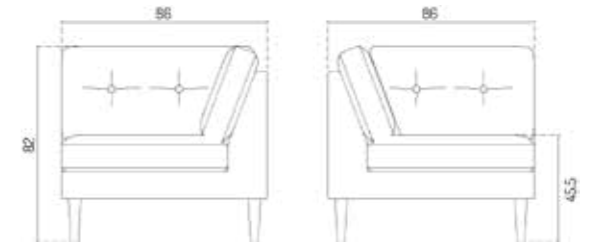

L42 FIRHØJ BY UNIT10 CORNER

Oak / Beige / Upminster MLF20

Type	Module Sofa / Indoor
Dimensions	H: 82 cm B: 88 cm x D: 88 cm Seat height: 45,5 cm Seat depth: 60,5 cm
Weight	50 kg
Seat	Main Line Flax: 75% Virgin wool, 25% Flax Colour: Upminster MLF20, Camden MLF26, Edgware MLF28 Supplier: Camira fabrics Martindale: 50.000 Ploegwool: 100% Virgin wool Colour: Dark beige Supplier: Deploeg Martindale: 90.000
Legs	Oak (solid) lacquered Brushed steel
Gloss	5
Certifications	FSC® registered trademark
Colli size	2
Warranty	10 Years
Design year	2022
Assembled	No