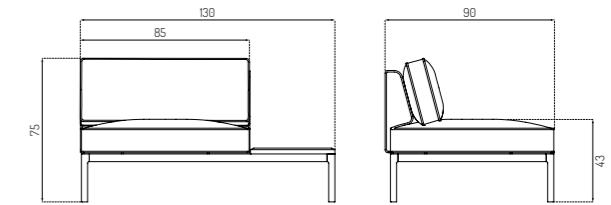

BARCODE	ITEM NUMBER	MATERIAL / LEGS / SEAT	DKK	EUR	EX. VAT / INCL. VAT		GBP	USD
					NOK / SEK			
5700383448189	L371305011100205	Oak / Nature / Blue / Tower	12.799,20 / 15.999,00	1.807,20 / 2.259,00	20.719,20 / 25.899,00		1.551,20 / 1.939,00	2.167,20 / 2.709,00
5700383820893	L371305011100206	Oak / Nature / Grey / Camden	12.799,20 / 15.999,00	1.807,20 / 2.259,00	20.719,20 / 25.899,00		1.551,20 / 1.939,00	2.167,20 / 2.709,00
5715054009736	L371305011100208	Oak / Nature / Beige / Upminster	12.799,20 / 15.999,00	1.807,20 / 2.259,00	20.719,20 / 25.899,00		1.551,20 / 1.939,00	2.167,20 / 2.709,00
5715054010077	L371305011100310	Oak/Nature/Grey Beige/Ploegwool	12.799,20 / 15.999,00	1.807,20 / 2.259,00	20.719,20 / 25.899,00		1.551,20 / 1.939,00	2.167,20 / 2.709,00

BARCODE	ITEM NUMBER	MATERIAL / LEGS / SEAT	DKK	EUR	EX. VAT / INCL. VAT		GBP	USD
					NOK / SEK			
5700381440789	L371306011100205	Oak / Nature / Blue / Tower	12.799,20 / 15.999,00	1.807,20 / 2.259,00	20.719,20 / 25.899,00		1.551,20 / 1.939,00	2.167,20 / 2.709,00
5700381884989	L371306011100206	Oak / Nature / Grey / Camden	12.799,20 / 15.999,00	1.807,20 / 2.259,00	20.719,20 / 25.899,00		1.551,20 / 1.939,00	2.167,20 / 2.709,00
5715054009743	L371306011100208	Oak / Nature / Beige / Upminster	12.799,20 / 15.999,00	1.807,20 / 2.259,00	20.719,20 / 25.899,00		1.551,20 / 1.939,00	2.167,20 / 2.709,00
5715054010107	L371306011100310	Oak/Nature/Grey Beige/Ploegwool	12.799,20 / 15.999,00	1.807,20 / 2.259,00	20.719,20 / 25.899,00		1.551,20 / 1.939,00	2.167,20 / 2.709,00