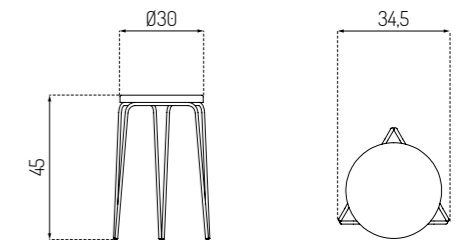

BARCODE	ITEM NUMBER	MATERIAL / COLOUR	DKK	EUR	EX. VAT / INCL. VAT NOK / SEK	GBP	USD
5715054010688	J1794201011011	Ash / Steel / Nature / Black	879,20 / 1.099,00	127,20 / 159,00	1.439,20 / 1.799,00	111,20 / 139,00	151,20 / 189,00

Benches & Stools

Benches & Stools