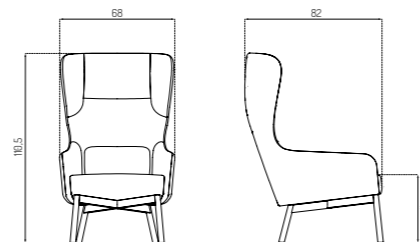

23% rabatt ska dras av på angivna priser

L35 GEJSA BY FOERSOM & HIORT-LORENZEN

Oak / Dark Grey LDS17

Oak / Light Grey LDS16

Oak / Green LDS48

Oak Royal Blue LDS62

Type	Wing chair / Indoor
Dimensions	H: 110,5 cm W: 68 cm D: 82 cm Seat height: 41 cm Seat depth: 54 cm
Weight	20 kg
Seat	Synergy: 95% Virgin wool, 5% Polymide Colour: Dark grey LDS17, Light grey LDS16, Green LDS48, Dark blue LDS62 Supplier: Camira Martindale: 100.000
Legs	Oak (solid) lacquered
Gloss	5-10
Certifications	FSC® registered trademark
Colli size	1
Warranty	10 Years
Design year	2016
Assembled	Yes