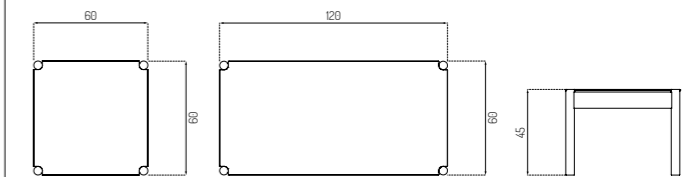

C44 BY JØRGEN BÆKMARK

Oak / Lacquered / Beige & Black

Oak / Oiled

Type	Coffee table & Side table / Indoor
Dimensions	H: 45 cm W: 60 cm D: 60 cm H: 45 cm W: 60 cm D: 120 cm
Weight	11 / 16 kg
Table top	Oak / Fenix laminate Beige 0719 Black 0720
Legs	Oak (solid) lacquered
Gloss	10
Certifications	FSC® registered trademark
Colli size	1
Warranty	10 Years
Design year	1963 / 2023
Assembled	No