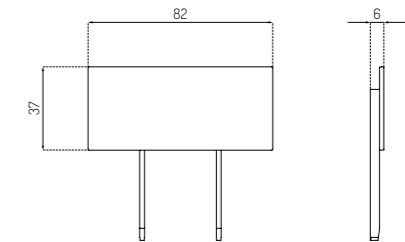

BARCODE	ITEM NUMBER	BASE / TABLETOP / COLOUR	EX. VAT / INCL. VAT				
			DKK	EUR	NOK / SEK	GBP	USD
5700381876168	C35L30110101	Oak / Nature	2.799,20 / 3.499,00	399,20 / 499,00	4.559,20 / 5.699,00	343,20 / 429,00	479,20 / 599,00
5700381876212	C35L30110203	Oak / Lino. / Nature / Black	2.799,20 / 3.499,00	399,20 / 499,00	4.559,20 / 5.699,00	343,20 / 429,00	479,20 / 599,00
5700381875925	C35L30110204	Oak / Lino. / Nature / Mushroom	2.799,20 / 3.499,00	399,20 / 499,00	4.559,20 / 5.699,00	343,20 / 429,00	479,20 / 599,00
5700382975778	C35L30110207	Oak / Lino. / Nature / Olive	2.799,20 / 3.499,00	399,20 / 499,00	4.559,20 / 5.699,00	343,20 / 429,00	479,20 / 599,00
5700381130789	C35L30110205	Oak / Lino. / Nature / Dark Grey	2.799,20 / 3.499,00	399,20 / 499,00	4.559,20 / 5.699,00	343,20 / 429,00	479,20 / 599,00