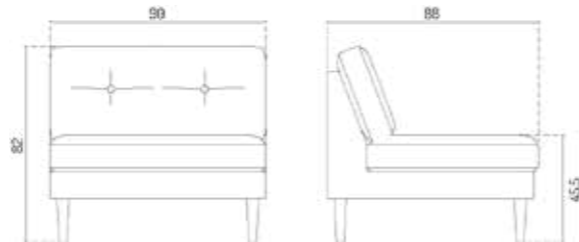

23% rabatt ska dras av på angivna priser

L42 FIRHØJ BY UNIT10 MIDDLE 90 CM

Oak / Beige / Upminster MLF20

Type	Module Sofa / Indoor
Dimensions	H: 82 cm x B: 90 cm x D: 88 cm Seat height: 45,5 cm Seat depth: 60,5 cm
Weight	50 kg
Seat	Main Line Flax: 75% Virgin wool, 25% Flax Colour: Upminster MLF20, Camden MLF26, Edgware MLF28 Supplier: Camira fabrics Martindale: 50.000 Ploegwool: 100% Virgin wool Colour: Dark beige Supplier: Deploeg Martindale: 90.000
Legs	Oak (solid) lacquered Brushed steel
Gloss	5
Certifications	FSC® registered trademark
Colli size	2
Warranty	10 Years
Design year	2022
Assembled	No