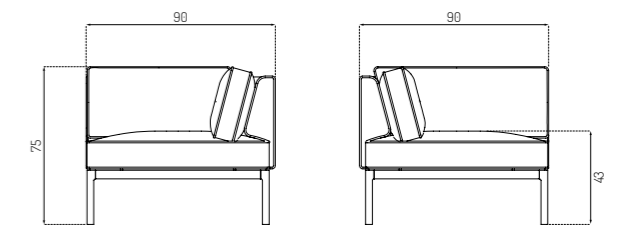

L37 7-9-13 BY THOMAS E. ALKEN LEFT CORNER 90 CM

Oak / Grey / Camden MLF26

Oak / Blue / Tower MLF36 Oak / Beige / Upminster MLF20 Oak / Grey Beige / Ploegwool

Type	Module Sofa / Indoor
Dimensions	H: 75 cm W: 90 cm D: 90 cm Seat height: 43 cm Seat depth: 61,5 cm
Weight	33 kg
Seat	Main Line Flax: 75% Virgin wool, 25% Flax Colour: Upminster MLF20, Camden MLF26, Tower MLF36 Supplier: Camira fabrics Martindale: 50.000 Ploegwool: 100% virgin wool Colour: Dark beige Supplier: Deploeg Martindale: 90.000
Legs	Oak (solid) lacquered
Gloss	5
Certifications	FSC® registered trademark
Colli size	1
Warranty	10 Years
Design year	2019
Assembled	Yes