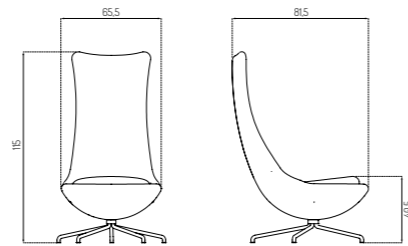

Type	Lounge chair / Indoor
Dimensions	H: 75,5 cm W: 65 cm D: 77 cm Seat height: 40,5 cm Seat depth: 52,5 cm
Weight	12,5 kg
Seat	Main Line Flax: 75% Virgin wool, 25% Flax Colour: Upminster MLF20, Edgware MLF28 Supplier: Camira fabrics Martindale: 50.000
Legs	Steel / Painted / Brushed / Chrome
Colli size	1
Warranty	10 Years
Design year	1969 / 2021
Assembled	Yes

23% rabatt ska dras av på angivna priser

L41 BELLAMIE BY POUL M. VOLTHER

Steel / Black / Grey Edgware MLF28

Type	Lounge chair / Indoor
Dimensions	H: 115 cm W: 65,5 cm D: 81,5 cm Seat height: 40,5 cm Seat depth: 53 cm
Weight	14 kg
Seat	Main Line Flax: 75% Virgin wool, 25% Flax Colour: Upminster MLF20, Edgware MLF28 Supplier: Camira fabrics Martindale: 50.000
Legs	Steel
Colli size	1
Warranty	10 Years
Design year	1969 / 2022
Assembled	Yes