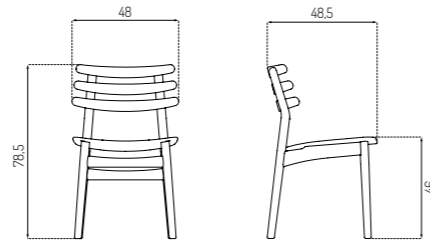

23% rabatt ska dras av på angivna priser

J48 BY POUL M. VOLTHER

Oak / Lacquered / Cognac Leather Sevilla SV4003

Type	Dining chair / Indoor
Dimensions	H: 78,5 cm W: 47,5 cm D: 50,5 cm Seat height wood: 44 cm Seat height upholstery: 46 cm Seat depth: 42,5 cm
Weight	7,5 kg
Seat	Oak (veneer) lacquered / painted / smoked oak
Leather	Sierra Colour: Black S11001 Supplier: Camo Leathers Corrected leather Sevilla Colour: Dark Brown SC4030 / Cognac SV4003 Supplier: Camo Leathers Slightly corrected semi aniline leather Breeze Fushion: 88% New Zealand / 1 2% Polyamide Supplier: Gabriel Martindale: 100.000
Legs	Oak (solid) lacquered / painted
Gloss	5-10
Certifications	FSC® registered trademark
Colli size	1
Warranty	10 Years
Design year	1951 / 2015
Assembled	Yes

J67 BY EJVIND A. JOHANSSON

Oak / Lacquered

Type	Dining chair / Indoor
Dimensions	H: 80 cm W: 50,5 cm D: 49 cm Seat height: 45 cm Seat depth: 40,5 cm
Weight	6 kg
Seat	Oak (veneer) lacquered
Legs	Oak (solid) lacquered Beech (solid) painted
Gloss	5-10
Certifications	FSC® registered trademark
Colli size	1
Warranty	10 Years
Design year	1957 / 2013
Assembled	Yes