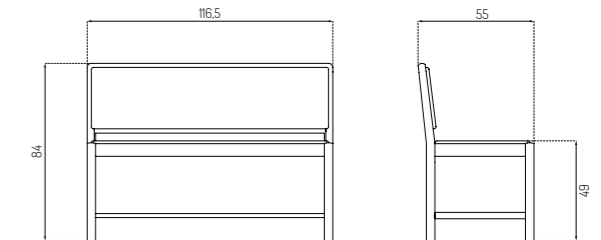

23% rabatt ska dras av på angivna priser

J160 SØS BY STINE WEIGELT

Oak / Lacquered

Type	Stool / Indoor
Dimensions	H: 45 cm W: 35 cm D: 37 cm Seat height: 45 cm
Weight	4,1 kg
Seat	Oak (solid) lacquered / painted
Legs	Oak (solid) lacquered / painted
Gloss	5-10
Certifications	FSC® registered trademark
Colli size	1
Warranty	10 Years
Design year	2017
Assembled	Yes

J176 SØNDERBORG BY MOGENS KOCH

Oak / Textile / Beige-brown

Type	Bench / Indoor
Dimensions	H: 84 cm W: 116,5 cm D: 55 cm Seat height: 49 cm Seat depth: 45,5 cm
Weight	25 kg
Seat	Rec-Reha: 100% recycled PET Supplier: Intergro Martindale: 100.000
Legs	Oak (solid) lacquered / painted
Gloss	5-10
Certifications	FSC® registered trademark
Colli size	1
Warranty	10 Years
Design year	1938 / 2021
Assembled	Yes