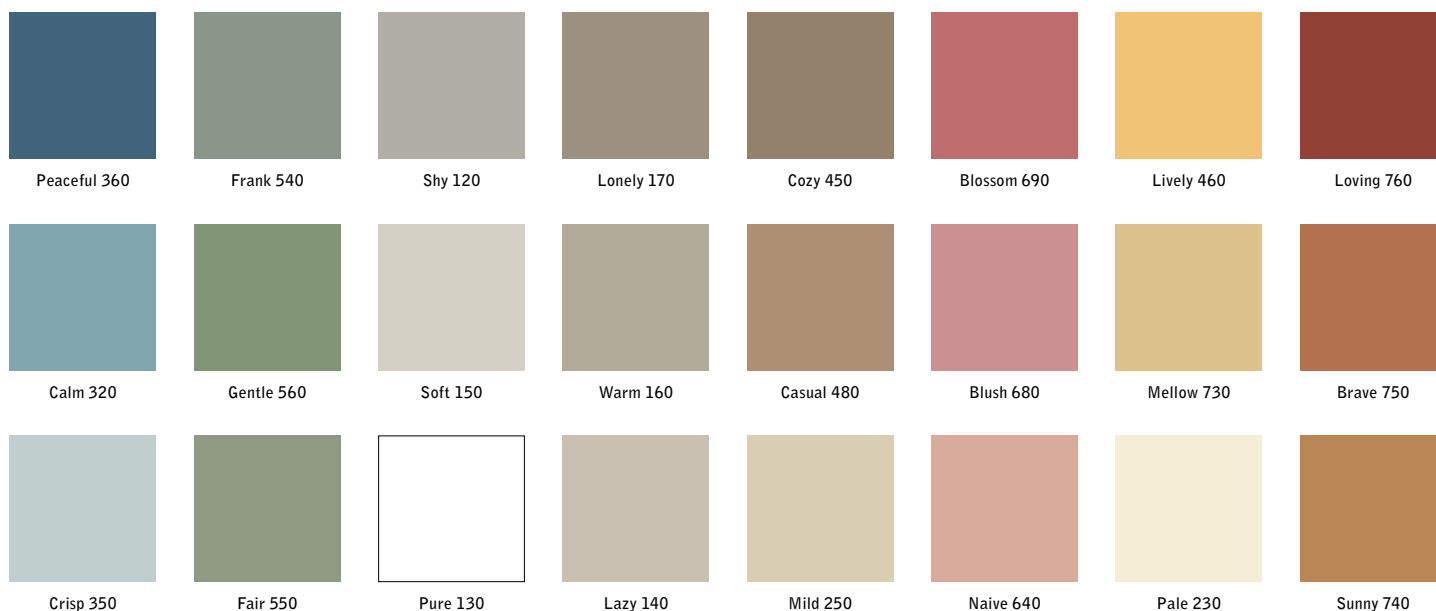

23% rabatt ska dras av på angivna priser

Skrivtavla i glas kantad av en ram i massiv ek. Tavlan har en distans mellan ramen och glaset, något som för tankarna till en klassisk canvasram. Area finns att få till alla våra Mood- och Silk-glastavlor. Designad av HALLEROED.

Ram i massiv ek
MOOD- eller matt SILK-GLASS® i 24 färger
Magnetbärande skrivyta
Härdat, optiskt glas
Djup från vägg 32 mm
EPD (EPD International): S-P-06990
FSC Mix: FSC-C170086

Artikelnummer	Benämning	Mått b x h mm	Vikt kg	Pris
41534E-färgkod	AREA Glastavla, Ekram	1028 x 1028	17	7 795 kr
41535E-färgkod	AREA Glastavla, Ekram	1278 x 1028	19	8 620 kr
41536E-färgkod	AREA Glastavla, Ekram	1528 x 1028	24	9 858 kr
41537E-färgkod	AREA Glastavla, Ekram	2028 x 1028	31	11 700 kr
41534EM-färgkod	AREA Glastavla, Ekram, SILK-GLASS®	1028 x 1028	17	8 445 kr
41535EM-färgkod	AREA Glastavla, Ekram, SILK-GLASS®	1278 x 1028	19	9 423 kr
41536EM-färgkod	AREA Glastavla, Ekram, SILK-GLASS®	1528 x 1028	24	10 820 kr
41537EM-färgkod	AREA Glastavla, Ekram, SILK-GLASS®	2028 x 1028	31	12 992 kr

Övriga färger offereras