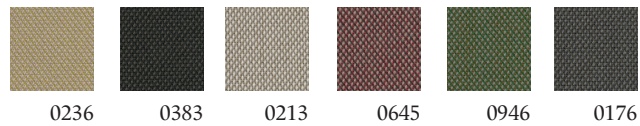

Price category 1

CYBER from Gabriel

Price category 2

Focus Royal from Gabriel

Ultra Leather from Sørensen Leather

Price category 3

Steelcut Trio 3 from Kvadrat

Raas from Kvadrat