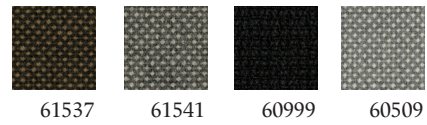

Price category 2

Focus Royal from Gabriel