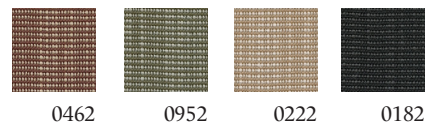

Price category 1

CYBER from Gabriel

Price category 2

Focus Royal from Gabriel

Ultra Leather from Sørensen Leather

Price category 3

Steelcut Trio 3 from Kvadrat

Raas from Kvadrat