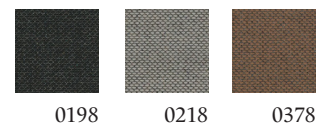

Re-wool from Kvadrat
(only available on Eternity Collection)