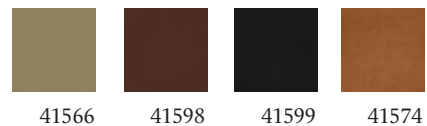

Price category 1

CYBER from Gabriel

Price category 2

Focus Royal from Gabriel

Ultra Leather from Sørensen Leather

Price category 3

Steelcut Trio 3 from Kvadrat

Raas from Kvadrat