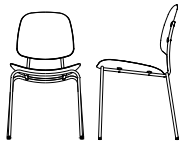

Wood Waste Grey: Wood waste mixed with post-consumer e-waste

Finish: Lacquered

Conscious Chair 3162: W 47 cm x D 47 cm x H 78,5 cm x Sh 46 cm

Packaging: 1 box / 1 pcs. **Colli Box:** H 81,5 cm x L 48,5 cm x D 47,5 cm **Weight Gross/Net:** 5,15 kg

HS Code: 94016900 **Country of Origin:** Latvia

23% rabatt ska dras av på angivna priser

COMPOUND DINING CHAIR

Designed by OEO Studio

Matek

SKU no.			SEK Price Ex. VAT	SEK Price Incl. VAT
20001	NEW	Compound Dining Chair - Coffee Waste Light	3.500	4.375
20002	NEW	Compound Dining Chair - Coffee Waste Dark	3.500	4.375
20003	NEW	Compound Dining Chair - Coffee Waste Black	3.500	4.375
20004	NEW	Compound Dining Chair - Wood Waste Grey	3.500	4.375
	NEW	Compound Dining Chair - Uphol. Seat - price category 1*	5.200	6.500
	NEW	Compound Dining Chair - Uphol. Seat - price category 2*	5.500	6.875
	NEW	Compound Dining Chair - Uphol. Seat - price category 3*	5.900	7.375
	NEW	Compound Dining Chair - Uphol. Seat - price category 4*	6.600	8.250
	NEW	Compound Dining Chair - Full Front Uphol. - price category 1*	6.200	7.750
	NEW	Compound Dining Chair - Full Front Uphol. - price category 2*	6.600	8.250
	NEW	Compound Dining Chair - Full Front Uphol. - price category 3*	7.200	9.000
	NEW	Compound Dining Chair - Full Front Uphol. - price category 4*	7.700	9.625

Coffee Waste Light, Coffee Waste Dark and Coffee Waste Black: Coffee shell waste mixed with post-consumer e-waste

Wood Waste Grey: Wood waste mixed with post-consumer e-waste

Finish: Lacquered

Compound Dining Chair: W 51 cm x D 51 cm x H 84 cm x Sh 44 cm x Sd 42 cm