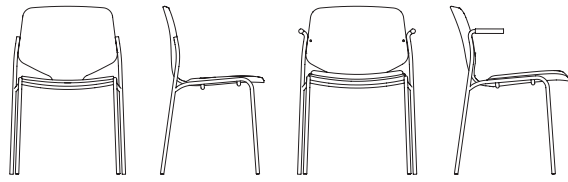

23% rabatt ska dras av på angivna priser

NOVA SEA CHAIR

Designed by ARDE

SKU no.		SEK Price Ex. VAT	SEK Price Incl. VAT
09011	Nova Sea Sidechair - W/ Upholstered seat	4.700	5.875
09012	Nova Sea Armchair - W/ Upholstered seat	5.300	6.625
09013	Nova Sea Sidechair - W/O Upholstered seat	2.900	3.625
09014	Nova Sea Armchair - W/O Upholstered seat	3.800	4.750
09098	Connector Nova Sea	80	100

Note: Stackable up to 6 pcs (12 pcs on a chair trolley)

(we do not recommend to stack upholstered chairs as this might leave marks in the upholstered seat)

Frame: 20% recycled steel tube, gunmetal finish

Shell: Made from recycled fishing nets (Variation possible due to recycled materials)

Upholstered seat: Fabric from Gabriel, CURA - Colour 60111

Made from 98% post-consumer recycled polyester

Nova Sea Sidechair W/ Upholstered seat: W 55 cm x D 55 cm x H 80 cm x Sh 48 cm

Colli Box: H 90 cm x L 56 cm x D 55 cm **Weight Gross/Net:** 8,2 / 5,2 kg

Nova Sea Sidechair W/O Upholstered seat: W 55 cm x D 55 cm x H 80 cm x Sh 48 cm

Colli Box: H 90 cm x L 56 cm x D 55 cm **Weight Gross/Net:** 8,2 / 5,5 kg

Nova Sea Armchair W/ Upholstered seat: W 55 cm x D 55 cm x H 80 cm x Sh 48 cm

Colli Box: H 90 cm x L 56 cm x D 55 cm **Weight Gross/Net:** 8,2 / 5,4 kg

Nova Sea Armchair W/O Upholstered seat: W 55 cm x D 55 cm x H 80 cm x Sh 48 cm

Colli Box: H 90 cm x L 56 cm x D 55 cm **Weight Gross/Net:** 8,2 / 5,5 kg

HS Code: 9403 20 80 **Country of Origin:** Denmark