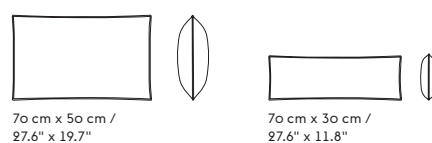

4. CUSHIONS

Specify optional cushions in the desired textile or leather for added comfort and a lounging expression.