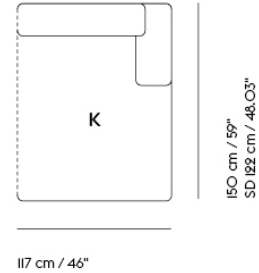

23% rabatt ska dras av på angivna priser

CONNECT MODULAR SOFA / RIGHT ARMREST LOUNGE (K)

Shipper Colli	1
Gross Weight (kg)	73
Net Weight (kg)	70
Please note	This product features an armrest on the right-hand side when facing the product from the front.
Warranty Period	10 years

Item No.	Color	Contract Price	Lead Time
Made-To-Order			
11511	Remix - All Colors	SEK 19.775,70	6 weeks
98270	Canvas - All Colors	SEK 22.785,70	6 weeks
11603	Clara - All Colors	SEK 22.785,70	6 weeks
95810	Colline - All Colors	SEK 22.785,70	6 weeks
98300	Fiord - All Colors	SEK 22.785,70	6 weeks
11591	Steelcut - All Colors	SEK 22.785,70	6 weeks
11551	Steelcut Trio - All Colors	SEK 22.785,70	6 weeks
11631	Hallingdal - All Colors	SEK 23.215,70	6 weeks
66560	Beck - All Colors	SEK 24.505,70	6 weeks
95710	Clay - All Colors	SEK 24.505,70	6 weeks
20271	Divina - All Colors	SEK 24.505,70	6 weeks
19031	Divina MD - All Colors	SEK 24.505,70	6 weeks
19051	Divina Melange - All Colors	SEK 24.505,70	6 weeks
76349	Ecriture - All Colors	SEK 24.505,70	6 weeks
66610	Hearth - All Colors	SEK 24.505,70	6 weeks
98788	Planum - All Colors	SEK 24.505,70	6 weeks
95910	Twill Weave - All Colors	SEK 24.505,70	6 weeks
76327	Vidar - All Colors	SEK 24.505,70	6 weeks

COM/COL & Specials

97171	COM - Imitation Leather	SEK 23.215,70	6-12 weeks
11571	COM - Textile	SEK 24.505,70	6-12 weeks