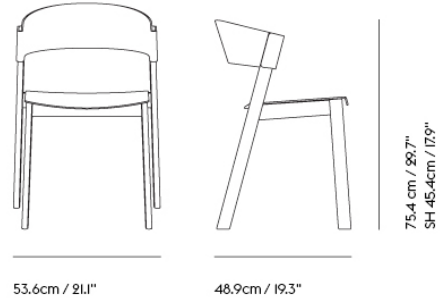

23% rabatt ska dras av på angivna priser

COVER SIDE CHAIR

Shipper Colli	1
Gross Weight (kg)	10.3
Net Weight (kg)	4.2
Base color options	Black, Dark Beige, Green, Oak or Stained Dark Brown
Stacking information	Cover Side Chair stacks up to 4 chairs on floor and 10 chairs on the Cover Transport Trolley.
Warranty Period	10 years

Item No.	Color	Contract Price	Lead Time
Ready-To-Ship			
33002	Black	SEK 4.295,70	-
33007	Dark Beige	SEK 4.295,70	-
33004	Green	SEK 4.295,70	-
33001	Oak	SEK 4.295,70	-
33005	Stained Dark Brown	SEK 4.295,70	-
Made-To-Order			
33021	Remix - All Colors	SEK 5.155,70	7 weeks
33029	Canvas - All Colors	SEK 5.460,10	7 weeks
33028	Clara - All Colors	SEK 5.460,10	7 weeks
33042	Colline - All Colors	SEK 5.460,10	7 weeks
33047	Fiord - All Colors	SEK 5.460,10	7 weeks
33044	Re-wool - All Colors	SEK 5.460,10	7 weeks
33041	Sabi - All Colors	SEK 5.460,10	7 weeks
33022	Steelcut - All Colors	SEK 5.460,10	7 weeks
33023	Steelcut Trio - All Colors	SEK 5.460,10	7 weeks
33024	Hallingdal - All Colors	SEK 5.546,10	7 weeks
33019	Beck - All Colors	SEK 5.804,10	7 weeks
33038	Clay - All Colors	SEK 5.804,10	7 weeks
33025	Divina - All Colors	SEK 5.804,10	7 weeks
33026	Divina MD - All Colors	SEK 5.804,10	7 weeks