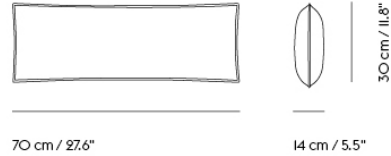

23% rabatt ska dras av på angivna priser

IN SITU MODULAR SOFA / CUSHION — 70 X 30 CM / 27.6 X 11.8"

Shipper Colli	1
Gross Weight (kg)	1.2
Net Weight (kg)	0.8
Warranty Period	10 years

Item No.	Color	Contract Price	Lead Time
Ready-To-Ship			
41300-12	Clay 12	SEK 1.629,70	-
98871-240	Ecriture 240	SEK 1.629,70	-
Made-To-Order			
99042	Remix - All Colors	SEK 1.074,10	6 weeks
95559	Colline - All Colors	SEK 1.285,70	6 weeks
41302	Fiord - All Colors	SEK 1.285,70	6 weeks
95509	Re-wool - All Colors	SEK 1.285,70	6 weeks
98809	Sabi - All Colors	SEK 1.285,70	6 weeks
41303	Hallingdal - All Colors	SEK 1.504,10	6 weeks
99305	Beck - All Colors	SEK 1.629,70	-
41300	Clay - All Colors	SEK 1.629,70	6 weeks
41304	Divina - All Colors	SEK 1.629,70	6 weeks
41305	Divina MD - All Colors	SEK 1.629,70	6 weeks
41306	Divina Melange - All Colors	SEK 1.629,70	6 weeks
98871	Ecriture - All Colors	SEK 1.629,70	6 weeks
99239	Hearth - All Colors	SEK 1.629,70	6 weeks
76412	Planum - All Colors	SEK 1.629,70	6 weeks
95609	Twill Weave - All Colors	SEK 1.629,70	6 weeks
41307	Vidar - All Colors	SEK 1.629,70	6 weeks

Extras