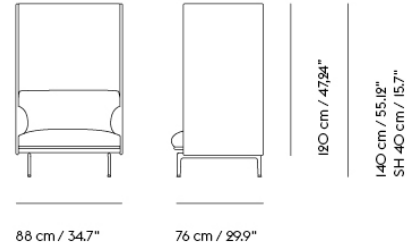

23% rabatt ska dras av på angivna priser

OUTLINE HIGHBACK SOFA 120 / 1-SEATER - BLACK BASE

Shipper Colli	1
Gross Weight (kg)	35
Net Weight (kg)	25
Additional Information	Please note that the highback height for this product is 120 cm / 47.2"
Warranty Period	10 years

Item No.	Color	Contract Price	Lead Time
Made-To-Order			
75350	Remix - All Colors	SEK 26.655,70	6 weeks
75430	Canvas - All Colors	SEK 30.955,70	6 weeks
75390	Clara - All Colors	SEK 30.955,70	6 weeks
75762	Colline - All Colors	SEK 30.955,70	6 weeks
75110	Fiord - All Colors	SEK 30.955,70	6 weeks
75230	Steelcut - All Colors	SEK 30.955,70	6 weeks
75190	Steelcut Trio - All Colors	SEK 30.955,70	6 weeks
75270	Hallingdal - All Colors	SEK 31.815,70	6 weeks
75030	Balder - All Colors	SEK 32.675,70	6 weeks
85608	Beck - All Colors	SEK 32.675,70	6 weeks
75710	Clay - All Colors	SEK 32.675,70	6 weeks
75470	Divina - All Colors	SEK 32.675,70	6 weeks
75510	Divina MD - All Colors	SEK 32.675,70	6 weeks
75550	Divina Melange - All Colors	SEK 32.675,70	6 weeks
76116	Ecriture - All Colors	SEK 32.675,70	6 weeks
97626	Hearth - All Colors	SEK 32.675,70	6 weeks
75782	Planum - All Colors	SEK 32.675,70	6 weeks
75070	Twill Weave - All Colors	SEK 32.675,70	6 weeks
75670	Vidar - All Colors	SEK 32.675,70	6 weeks

Extras

83061	Leather care set for Refine Leather	SEK 172,00	-