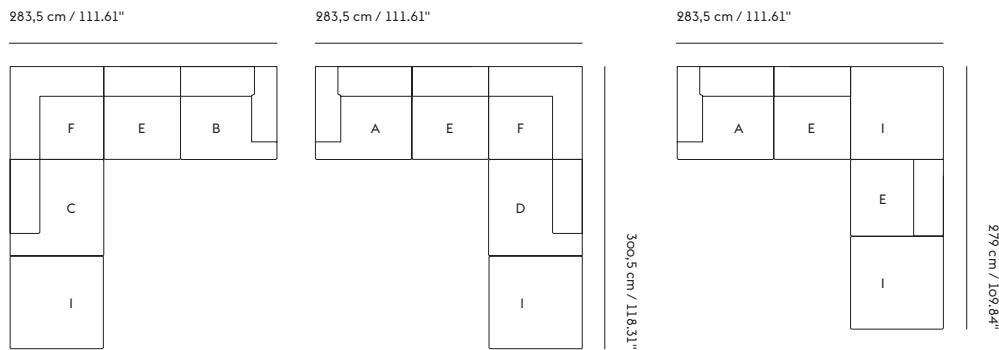

Corner Configurations

General note

The total dimensions of the configurations are indicative and can vary due to the inherent softness of the design and depending on how close the modules are placed as well as how many modules that are combined.