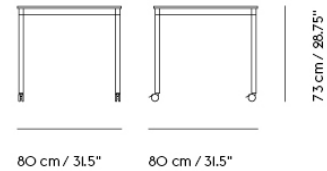

23% rabatt ska dras av på angivna priser

BASE TABLE / WITH CASTORS / 80 X 80
CM / 31.5 X 31.5"

Shipper Colli	2
Gross Weight (kg)	16.4
Net Weight (kg)	11.09
Base color options	White, Black
Warranty Period	10 years

Item No.	Color	Contract Price	Lead Time
Made-To-Order			
64454	Black Laminate/Plywood/Black	SEK 10.745,70	6 weeks
64574	Black Laminate/Plywood/White	SEK 10.745,70	6 weeks
64529	White Laminate/Plywood/Black	SEK 10.745,70	6 weeks
64649	White Laminate/Plywood/White	SEK 10.745,70	6 weeks
64484	Black Nanolaminat/Plywood/Black	SEK 14.185,70	6 weeks
64604	Black Nanolaminat/Plywood/White	SEK 14.185,70	6 weeks
64544	White Nanolaminat/Plywood/Black	SEK 14.185,70	6 weeks
64664	White Nanolaminat/Plywood/White	SEK 14.185,70	6 weeks
64499	Lacquered Oak Veneer/Plywood/Black	SEK 11.605,70	6 weeks
64619	Lacquered Oak Veneer/Plywood/White	SEK 11.605,70	6 weeks
64466	Black Linoleum/Plywood/Black	SEK 11.175,70	6 weeks
64586	Black Linoleum/Plywood/White	SEK 11.175,70	6 weeks