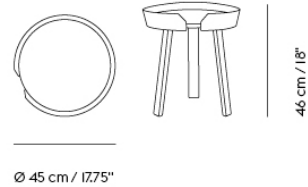

23% rabatt ska dras av på angivna priser

AROUND COFFEE TABLE / SMALL

Shipper Colli	1
Gross Weight (kg)	3.82
Net Weight (kg)	2.94
Warranty Period	5 years

Item No.	Color	Contract Price	Lead Time
Ready-To-Ship			
60012	Oak	SEK 3.826,10	-
60015	Anthracite	SEK 3.826,10	-
60011	Ash	SEK 3.826,10	-
60013	Black	SEK 3.826,10	-
60017	Dark Green	SEK 3.826,10	-
60016	Dusty Green	SEK 3.826,10	-
60014	Grey	SEK 3.826,10	-
60019	Light Blue	SEK 3.826,10	-
60020	Stained Dark Brown	SEK 3.826,10	-
60018	White	SEK 3.826,10	-
COM/COL & Specials			
60021	Special Color	SEK 4.037,70	>MOQ: 100 8 weeks