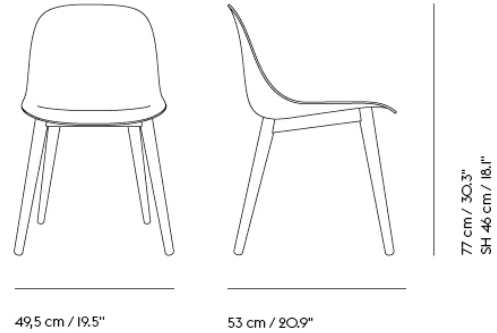

23% rabatt ska dras av på angivna priser

FIBER SIDE CHAIR WOOD BASE

Shipper Colli	1
Gross Weight (kg)	9
Net Weight (kg)	6
Base color options	Anthracite Black, Dusty Green, Grey, Oak or Stained Dark Brown
Warranty Period	10 years

Item No.	Color	Contract Price	Lead Time
Ready-To-Ship			
58952	Black/Anthracite Black (Recycled Plastic)	SEK 3.138,10	-
58963	Black/Stained Dark Brown (Recycled Plastic) ***	SEK 3.138,10	-
58954	Dusty Green/Dusty Green (Recycled Plastic)	SEK 3.138,10	-
58953	Grey/Grey (Recycled Plastic)	SEK 3.138,10	-
58956	Natural White/Oak (Recycled Plastic)	SEK 3.138,10	-
58955	Ochre/Oak (Recycled Plastic)	SEK 3.138,10	-
Made-To-Order			
59047	Dusty Green/Stained Dark Brown (Recycled Plastic)	SEK 3.138,10	3 weeks
59046	Grey/Stained Dark Brown (Recycled Plastic)	SEK 3.138,10	3 weeks
59049	Natural White/Stained Dark Brown (Recycled Plastic)	SEK 3.138,10	3 weeks
59048	Ochre/Stained Dark Brown (Recycled Plastic)	SEK 3.138,10	3 weeks
50539	Remix - All Colors	SEK 5.116,10	4 weeks
50547	Canvas - All Colors	SEK 5.890,10	4 weeks
50546	Clara - All Colors	SEK 5.890,10	4 weeks
59581	Fiord - All Colors	SEK 5.890,10	4 weeks
55098	Hero - All Colors	SEK 5.890,10	4 weeks
19696	Re-wool - All Colors	SEK 5.890,10	4 weeks
19584	Sabi - All Colors	SEK 5.890,10	4 weeks
50540	Steelcut - All Colors	SEK 5.890,10	4 weeks