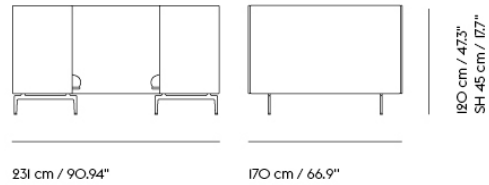

23% rabatt ska dras av på angivna priser

OUTLINE HIGHBACK CABIN 100 / 2-SEATER - BLACK BASE - SH: 45 CM / 17.7"

Shipper Colli	3
Gross Weight (kg)	69
Net Weight (kg)	52
Warranty Period	10 years

Item No.	Color	Contract Price	Lead Time
Made-To-Order			
80884	Remix - All Colors	SEK 70.515,70	6 weeks
80956	Canvas - All Colors	SEK 81.695,70	6 weeks
80920	Clara - All Colors	SEK 81.695,70	6 weeks
81254	Colline - All Colors	SEK 81.695,70	6 weeks
80668	Fiord - All Colors	SEK 81.695,70	6 weeks
80776	Steelcut - All Colors	SEK 81.695,70	6 weeks
80740	Steelcut Trio - All Colors	SEK 81.695,70	6 weeks
80812	Hallingdal - All Colors	SEK 87.285,70	6 weeks
80596	Balder - All Colors	SEK 88.575,70	6 weeks
85666	Beck - All Colors	SEK 88.575,70	6 weeks
81208	Clay - All Colors	SEK 88.575,70	6 weeks
80992	Divina - All Colors	SEK 88.575,70	6 weeks
81028	Divina MD - All Colors	SEK 88.575,70	6 weeks
81064	Divina Melange - All Colors	SEK 88.575,70	6 weeks
76174	Ecriture - All Colors	SEK 88.575,70	6 weeks
97666	Hearth - All Colors	SEK 88.575,70	6 weeks
81272	Planum - All Colors	SEK 88.575,70	6 weeks
80632	Twill Weave - All Colors	SEK 88.575,70	6 weeks
81172	Vidar - All Colors	SEK 88.575,70	6 weeks
Extras			
83061	Leather care set for Refine Leather	SEK 172,00	-