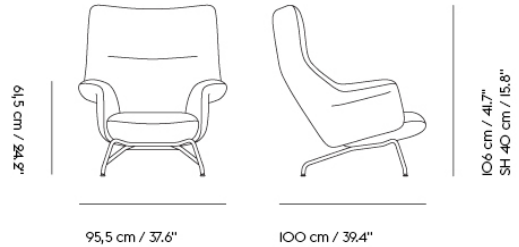

23% rabatt ska dras av på angivna priser

DOZE LOUNGE CHAIR TUBE BASE

Shipper Colli	1
Gross Weight (kg)	45
Net Weight (kg)	40
Base color options	Anthracite Black or Chrome
Warranty Period	10 years

Item No.	Color	Contract Price	Lead Time
Ready-To-Ship			
87049-CHRO_128	Re-Wool 128/Chrome	SEK 21.495,70	-
87015-CHRO_782	Balder 782/Chrome	SEK 24.505,70	-
Made-To-Order			
87005	Clara - All Colors	SEK 21.495,70	4 weeks
87055	Colline - All Colors	SEK 21.495,70	4 weeks
87004	Fiord - All Colors	SEK 21.495,70	4 weeks
87049	Re-wool - All Colors	SEK 21.495,70	4 weeks
87051	Sabi - All Colors	SEK 21.495,70	4 weeks
87002	Steelcut - All Colors	SEK 21.495,70	4 weeks
87003	Steelcut Trio - All Colors	SEK 21.495,70	4 weeks
87008	Hallingdal - All Colors	SEK 22.785,70	4 weeks
87013	Still - All Colors	SEK 22.785,70	4 weeks
87015	Balder - All Colors	SEK 24.505,70	4 weeks
16627	Beck - All Colors	SEK 24.505,70	4 weeks
87047	Clay - All Colors	SEK 24.505,70	4 weeks
87009	Divina - All Colors	SEK 24.505,70	4 weeks
87010	Divina MD - All Colors	SEK 24.505,70	4 weeks
87011	Divina Melange - All Colors	SEK 24.505,70	4 weeks
87158	Ecriture - All Colors	SEK 24.505,70	4 weeks
16635	Hearth - All Colors	SEK 24.505,70	4 weeks
87053	Planum - All Colors	SEK 24.505,70	4 weeks