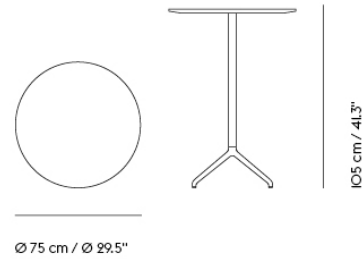

23% rabatt ska dras av på angivna priser

STILL CAFÉ TABLE / Ø 75 H: 105 CM / Ø
29.5 H: 41.3"

Shipper Colli	2
Gross Weight (kg)	17.85
Net Weight (kg)	12.998
Base color options	Black, White
Warranty Period	10 years

Item No.	Color	Contract Price	Lead Time
Ready-To-Ship			
65610	Black Nanolaminate/Anthracite Black	SEK 6.234,10	6 weeks
65609	Black Nanolaminate/White	SEK 6.234,10	6 weeks
65608	White Nanolaminate/Anthracite Black	SEK 6.234,10	6 weeks
65607	White Nanolaminate/White	SEK 6.234,10	6 weeks
Made-To-Order			
65556	Black Linoleum/Anthracite Black	SEK 6.234,10	6 weeks
65555	Black Linoleum/White	SEK 6.234,10	6 weeks