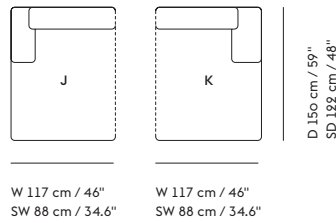

END & LOUNGE MODULES