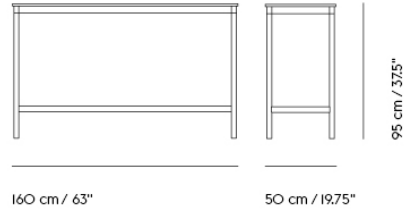

23% rabatt ska dras av på angivna priser

BASE HIGH TABLE / 160 X 50 H: 95 CM /
63 X 19.7 H: 37.4"

Shipper Colli	2
Gross Weight (kg)	23
Net Weight (kg)	17.22
Base color options	White, Black
Warranty Period	10 years

Item No.	Color	Contract Price	Lead Time
Made-To-Order			
62088	Black Laminate/Plywood/Black	SEK 16.765,70	8 weeks
62087	Black Laminate/Plywood/White	SEK 16.765,70	8 weeks
62086	White Laminate/Plywood/Black	SEK 16.765,70	8 weeks
62085	White Laminate/Plywood/White	SEK 16.765,70	8 weeks
62096	Black Nanolaminate/Plywood/Black	SEK 20.205,70	8 weeks
62095	Black Nanolaminate/Plywood/White	SEK 20.205,70	8 weeks
62094	White Nanolaminate/Plywood/Black	SEK 20.205,70	8 weeks
62093	White Nanolaminate/Plywood/White	SEK 20.205,70	8 weeks
64779	Lacquered Oak Veneer/Plywood/Black	SEK 19.345,70	8 weeks
64778	Lacquered Oak Veneer/Plywood/White	SEK 19.345,70	8 weeks
62090	Black Linoleum/Plywood/Black	SEK 18.485,70	8 weeks
62089	Black Linoleum/Plywood/White	SEK 18.485,70	8 weeks