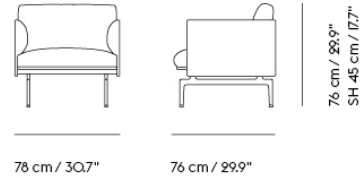

23% rabatt ska dras av på angivna priser

OUTLINE STUDIO CHAIR / BLACK BASE - SH: 45 CM / 17.7"

Shipper Colli	1
Gross Weight (kg)	29
Net Weight (kg)	24
Warranty Period	10 years

Item No.	Color	Contract Price	Lead Time
Made-To-Order			
73118	Remix - All Colors	SEK 16.765,70	6 weeks
73120	Canvas - All Colors	SEK 19.775,70	6 weeks
73119	Clara - All Colors	SEK 19.775,70	6 weeks
91408	Colline - All Colors	SEK 19.775,70	6 weeks
73112	Fiord - All Colors	SEK 19.775,70	6 weeks
73115	Steelcut - All Colors	SEK 19.775,70	6 weeks
73114	Steelcut Trio - All Colors	SEK 19.775,70	6 weeks
73116	Hallingdal - All Colors	SEK 22.355,70	6 weeks
73131	Balder - All Colors	SEK 22.785,70	6 weeks
85752	Beck - All Colors	SEK 22.785,70	6 weeks
68370	Clay - All Colors	SEK 22.785,70	6 weeks
73121	Divina - All Colors	SEK 22.785,70	6 weeks
73122	Divina MD - All Colors	SEK 22.785,70	6 weeks
73123	Divina Melange - All Colors	SEK 22.785,70	6 weeks
76270	Ecriture - All Colors	SEK 22.785,70	6 weeks
97582	Hearth - All Colors	SEK 22.785,70	6 weeks
91539	Planum - All Colors	SEK 22.785,70	6 weeks
73132	Twill Weave - All Colors	SEK 22.785,70	6 weeks
73130	Vidar - All Colors	SEK 22.785,70	6 weeks
Extras			
83061	Leather care set for Refine Leather	SEK 172,00	-