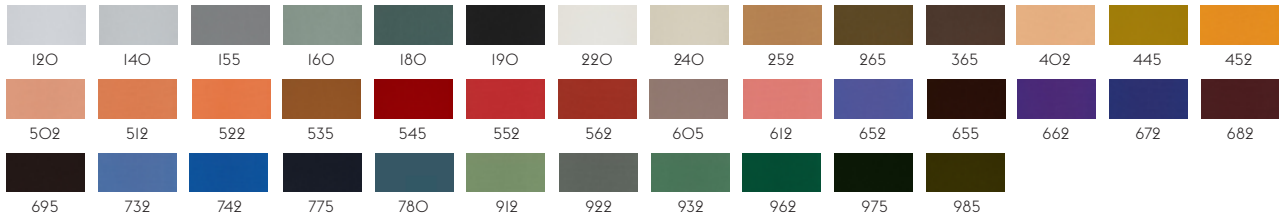

STEELCUT BY KVADRAT

Designer: Dijkmeijer & Ridolfo.
Composition: 90% new wool worsted, 10% nylon.
Durability: 80,000 Martindale / Lightfastness 5-7 (ISO 1-8).
Sustainability: Complies with both EU ecolabel "The Flower" and Greenguard Gold Certification.

110