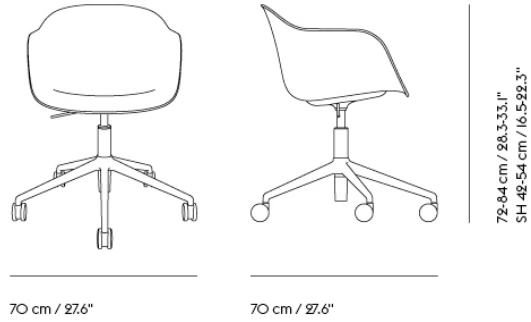

## FIBER ARMCHAIR / SWIVEL BASE W. CASTORS & GAS LIFT

Shipper Colli	1
Gross Weight (kg)	10.3
Net Weight (kg)	9.8
Base color options	Anthracite Black, Grey and Polished Aluminum with Black castors. White with white castors.
Warranty Period	10 years