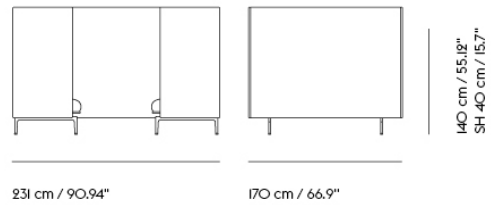

23% rabatt ska dras av på angivna priser

OUTLINE HIGHBACK CABIN 120 / 2-SEATER - BLACK BASE

Shipper Colli	3
Gross Weight (kg)	82
Net Weight (kg)	58.5
Warranty Period	10 years

Item No.	Color	Contract Price	Lead Time
Made-To-Order			
80869	Remix - All Colors	SEK 79.115,70	6 weeks
80941	Canvas - All Colors	SEK 91.585,70	6 weeks
80905	Clara - All Colors	SEK 91.585,70	6 weeks
81247	Colline - All Colors	SEK 91.585,70	6 weeks
80653	Fiord - All Colors	SEK 91.585,70	6 weeks
80761	Steelcut - All Colors	SEK 91.585,70	6 weeks
80725	Steelcut Trio - All Colors	SEK 91.585,70	6 weeks
80797	Hallingdal - All Colors	SEK 97.175,70	6 weeks
80581	Balder - All Colors	SEK 99.325,70	6 weeks
85659	Beck - All Colors	SEK 99.325,70	6 weeks
81193	Clay - All Colors	SEK 99.325,70	6 weeks
80977	Divina - All Colors	SEK 99.325,70	6 weeks
81013	Divina MD - All Colors	SEK 99.325,70	6 weeks
81049	Divina Melange - All Colors	SEK 99.325,70	6 weeks
76167	Ecriture - All Colors	SEK 99.325,70	6 weeks
97651	Hearth - All Colors	SEK 99.325,70	6 weeks
81265	Planum - All Colors	SEK 99.325,70	6 weeks
80617	Twill Weave - All Colors	SEK 99.325,70	6 weeks
81157	Vidar - All Colors	SEK 99.325,70	6 weeks
Extras			
83061	Leather care set for Refine Leather	SEK 172,00	-