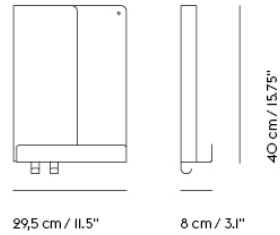

23% rabatt ska dras av på angivna priser

FOLDED SHELVES / 29,5 X 40 CM / 11.5 X 15.75"

Shipper Colli	1
Gross Weight (kg)	3.5
Net Weight (kg)	2.8
Warranty Period	5 years

Item No.	Color	Contract Price	Lead Time
Ready-To-Ship			
24023	Black	SEK 902,10	-
24039	Blue-Grey	SEK 902,10	-
24035	Burnt Orange	SEK 902,10	-
24063	Deep Red	SEK 902,10	-
24027	Grey	SEK 902,10	-
24031	Olive	SEK 902,10	-