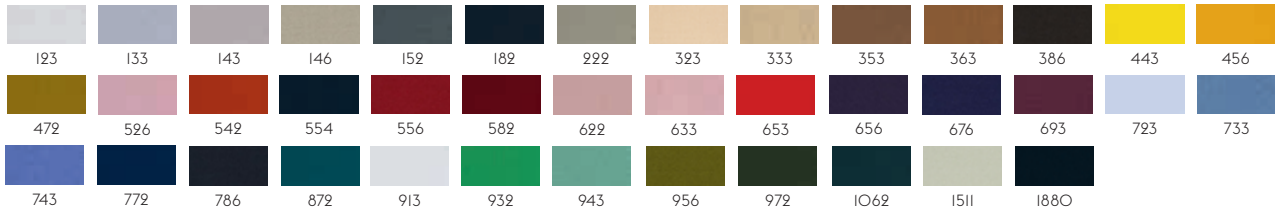

23% rabatt ska dras av på angivna priser

VANCOUVER BY ROSSINI DELLA QUERCIA

Designer: Gabriella Zecca
Composition: 52% cotton, 48% acrylic.
Durability: 40.000 Martindale / Lightfastness 4-5.

4

8

10

12

13

14

VIDAR BY KVADRAT

Designer: Raf Simons & Fanny Aronsen for Kvadrat.
Composition: 94% new wool, 6% nylon.
Durability: 100.000 Martindale / Lightfastness 6-7.
Sustainability: Natural fibres / Sustainable resource. Complies with Greenguard Gold Certification.

106

123

133

143

146

152

182

222

323

333

353

363

386

443

456

472

526

542

554

556

582

622

633

653

656

676

693

723

733

743

772

786

872

913

932

943

956

972

1062

1511

1880

WOOLLY BY NEVOTEX

Designer: Nevotex
Composition: 70% wool, 25% polyamide, 5% other fibres.
Durability: 150.000 Martindale / Lightfastness 6-8.

0091

Woolly is woven in 70% recycled wool, sourced from leftover materials of clothing production and other wool products. One kilo of pure new wool generates 9 kilograms of carbon dioxide when produced while processing one kilo of recycled wool only generates 0.5 kilograms of carbon dioxide. Furthermore, recycled wool has a positive environmental impact due to lessened water consumption and lower energy consumption.