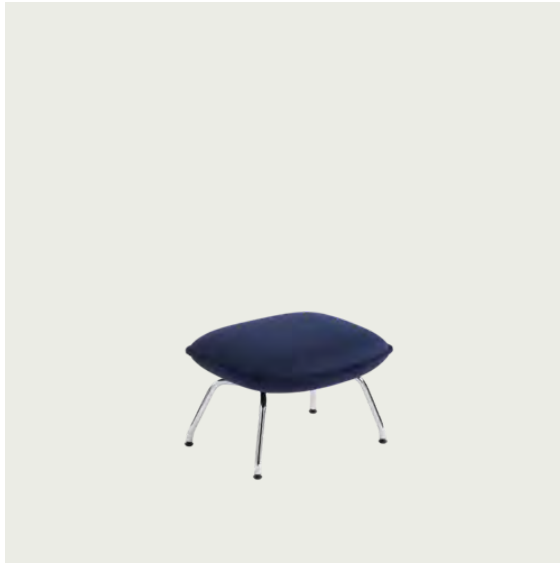

23% rabatt ska dras av på angivna priser

DOZE OTTOMAN TUBE BASE

Shipper Colli	1
Gross Weight (kg)	20
Net Weight (kg)	18
Base color options	Anthracite Black or Chrome
Warranty Period	10 years

Item No.	Color	Contract Price	Lead Time
Ready-To-Ship			
87151-CHRO_128	Re-Wool 128/Chrome	SEK 7.305,70	-
87115-CHRO_782	Balder 782/Chrome	SEK 8.423,70	-
Made-To-Order			
87105	Clara - All Colors	SEK 7.305,70	4 weeks
87157	Colline - All Colors	SEK 7.305,70	4 weeks
87104	Fiord - All Colors	SEK 7.305,70	4 weeks
87151	Re-wool - All Colors	SEK 7.305,70	4 weeks
87153	Sabi - All Colors	SEK 7.305,70	4 weeks
87102	Steelcut - All Colors	SEK 7.305,70	4 weeks
87103	Steelcut Trio - All Colors	SEK 7.305,70	4 weeks
87108	Hallingdal - All Colors	SEK 7.868,10	4 weeks
87113	Still - All Colors	SEK 7.868,10	4 weeks
87115	Balder - All Colors	SEK 8.423,70	4 weeks
16629	Beck - All Colors	SEK 8.423,70	4 weeks
87148	Clay - All Colors	SEK 8.423,70	4 weeks
87109	Divina - All Colors	SEK 8.423,70	4 weeks
87110	Divina MD - All Colors	SEK 8.423,70	4 weeks
87111	Divina Melange - All Colors	SEK 8.423,70	4 weeks
87160	Ecriture - All Colors	SEK 8.423,70	4 weeks
16637	Hearth - All Colors	SEK 8.423,70	4 weeks
87155	Planum - All Colors	SEK 8.423,70	4 weeks