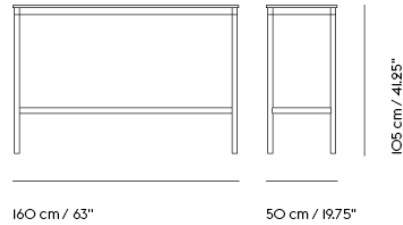

23% rabatt ska dras av på angivna priser

BASE HIGH TABLE / 160 X 50 H: 105 CM /
63 X 19.7 H: 41.3"

Shipper Colli	2
Gross Weight (kg)	35
Net Weight (kg)	29.22
Base color options	White, Black
Warranty Period	10 years

Item No.	Color	Contract Price	Lead Time
Made-To-Order			
63008	Black Laminate/Plywood/Black	SEK 16.765,70	8 weeks
63007	Black Laminate/Plywood/White	SEK 16.765,70	8 weeks
63006	White Laminate/Plywood/Black	SEK 16.765,70	8 weeks
63005	White Laminate/Plywood/White	SEK 16.765,70	8 weeks
63016	Black Nanolaminat/Plywood/Black	SEK 20.205,70	8 weeks
63015	Black Nanolaminat/Plywood/White	SEK 20.205,70	8 weeks
63014	White Nanolaminat/Plywood/Black	SEK 20.205,70	8 weeks
63013	White Nanolaminat/Plywood/White	SEK 20.205,70	8 weeks
64781	Lacquered Oak Veneer/Plywood/Black	SEK 19.345,70	8 weeks
64780	Lacquered Oak Veneer/Plywood/White	SEK 19.345,70	8 weeks
63010	Black Linoleum/Plywood/Black	SEK 18.485,70	8 weeks
63009	Black Linoleum/Plywood/White	SEK 18.485,70	8 weeks