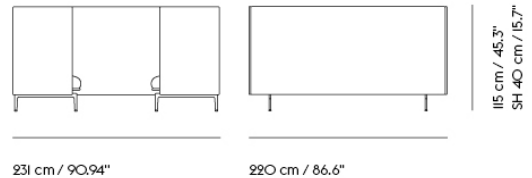

23% rabatt ska dras av på angivna priser

OUTLINE HIGHBACK CABIN 100 / 3-SEATER - POLISHED ALUMINUM BASE

Shipper Colli	3
Gross Weight (kg)	78
Net Weight (kg)	58
Warranty Period	10 years

Item No.	Color	Contract Price	Lead Time
Made-To-Order			
80878	Remix - All Colors	SEK 83.415,70	6 weeks
80950	Canvas - All Colors	SEK 95.455,70	6 weeks
80914	Clara - All Colors	SEK 95.455,70	6 weeks
81252	Colline - All Colors	SEK 95.455,70	6 weeks
80662	Fiord - All Colors	SEK 95.455,70	6 weeks
80770	Steelcut - All Colors	SEK 95.455,70	6 weeks
80734	Steelcut Trio - All Colors	SEK 95.455,70	6 weeks
80806	Hallingdal - All Colors	SEK 102.335,70	6 weeks
80590	Balder - All Colors	SEK 104.055,70	6 weeks
85664	Beck - All Colors	SEK 104.055,70	6 weeks
81202	Clay - All Colors	SEK 104.055,70	6 weeks
80986	Divina - All Colors	SEK 104.055,70	6 weeks
81022	Divina MD - All Colors	SEK 104.055,70	6 weeks
81058	Divina Melange - All Colors	SEK 104.055,70	6 weeks
76172	Ecriture - All Colors	SEK 104.055,70	6 weeks
97660	Hearth - All Colors	SEK 104.055,70	6 weeks
81270	Planum - All Colors	SEK 104.055,70	6 weeks
80626	Twill Weave - All Colors	SEK 104.055,70	6 weeks
81166	Vidar - All Colors	SEK 104.055,70	6 weeks
Extras			
83061	Leather care set for Refine Leather	SEK 172,00	-