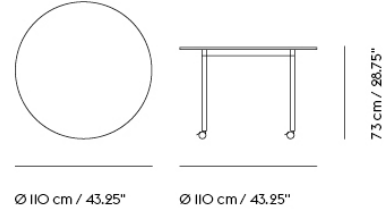

## BASE ROUND TABLE / Ø 128 CM / 50.4"

Shipper Colli	2
Gross Weight (kg)	23.5
Net Weight (kg)	18.75
Base color options	White, Black
Warranty Period	10 years

Item No.	Color	Contract Price	Lead Time
<b>Made-To-Order</b>			
64108	Black Laminate/Plywood/Black	SEK 10.315,70	6 weeks
64107	Black Laminate/Plywood/White	SEK 10.315,70	6 weeks
64106	White Laminate/Plywood/Black	SEK 10.315,70	6 weeks
64105	White Laminate/Plywood/White	SEK 10.315,70	6 weeks
64116	Black Nanolaminate/Plywood/Black	SEK 14.185,70	6 weeks
64115	Black Nanolaminate/Plywood/White	SEK 14.185,70	6 weeks
64114	White Nanolaminate/Plywood/Black	SEK 14.185,70	6 weeks
64113	White Nanolaminate/Plywood/White	SEK 14.185,70	6 weeks
64799	Lacquered Oak Veneer/Plywood/Black	SEK 12.895,70	6 weeks
64798	Lacquered Oak Veneer/Plywood/White	SEK 12.895,70	6 weeks
64110	Black Linoleum/Plywood/Black	SEK 12.465,70	6 weeks
64109	Black Linoleum/Plywood/White	SEK 12.465,70	6 weeks

# 23% rabatt ska dras av på angivna priser

BASE ROUND TABLE / WITH CASTORS / Ø  
110 CM / 43.3"

Shipper Colli	2
Gross Weight (kg)	19.1
Net Weight (kg)	14
Base color options	White, Black
Warranty Period	10 years