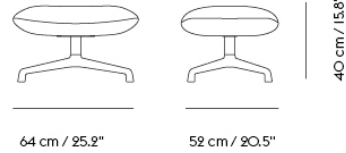

23% rabatt ska dras av på angivna priser

DOZE OTTOMAN SWIVEL BASE

Shipper Colli	1
Gross Weight (kg)	20
Net Weight (kg)	18
Base color options	Anthracite Black or Chrome
Warranty Period	10 years

Item No.	Color	Contract Price	Lead Time
Made-To-Order			
10884	Clara - All Colors	SEK 9.025,70	4 weeks
10932	Colline - All Colors	SEK 9.025,70	4 weeks
10883	Fiord - All Colors	SEK 9.025,70	4 weeks
10926	Re-wool - All Colors	SEK 9.025,70	4 weeks
10928	Sabi - All Colors	SEK 9.025,70	4 weeks
10881	Steelcut - All Colors	SEK 9.025,70	4 weeks
10882	Steelcut Trio - All Colors	SEK 9.025,70	4 weeks
10886	Hallingdal - All Colors	SEK 9.885,70	4 weeks
10891	Still - All Colors	SEK 9.885,70	4 weeks
10893	Balder - All Colors	SEK 10.315,70	4 weeks
16625	Beck - All Colors	SEK 10.315,70	4 weeks
10923	Clay - All Colors	SEK 10.315,70	4 weeks
10887	Divina - All Colors	SEK 10.315,70	4 weeks
10888	Divina MD - All Colors	SEK 10.315,70	4 weeks
10889	Divina Melange - All Colors	SEK 10.315,70	4 weeks
10935	Ecriture - All Colors	SEK 10.315,70	4 weeks
16633	Hearth - All Colors	SEK 10.315,70	4 weeks
10930	Planum - All Colors	SEK 10.315,70	4 weeks
10890	Twill Weave - All Colors	SEK 10.315,70	4 weeks
10892	Vidar - All Colors	SEK 10.315,70	4 weeks

Extras