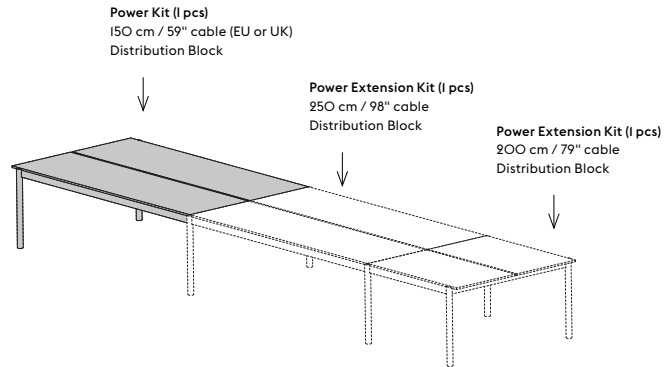

STEP 5. INTEGRATED POWER FOR MOUNTED LAMPS & TABLE POWER OUTLET

If you'd like to add the Mounted Lamp(s) and/or Table Power Outlet(s), select the Power Kit for the first End Module you choose and then add an a Power Extension Kit for each table added.

Power Kit (1 pcs)

150 cm / 59" cable (EU or UK)
Distribution Block

Power Extension Kit (X pcs)

200 cm / 79" or 250 cm / 98" cable
Distribution Block

If you add a End Module or a Middle Module — 240 cm / 94.5", select the 250 cm / 98" Power Extension Kit.

If you add a End Module — 120 cm / 47.2", select the 200 cm / 79" Power Extension kit.

Example 1