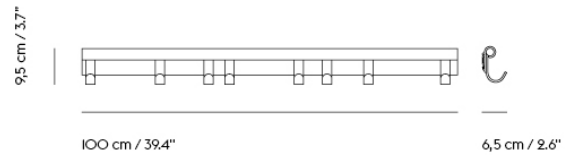

23% rabatt ska dras av på angivna priser

COIL COAT RACK / 100 CM / 39.4"

Shipper Colli 1
Gross Weight (kg) 3.3
Net Weight (kg) 2.4
Warranty Period 5 Years

Item No.	Color	Contract Price	Lead Time
Ready-To-Ship			
12393	Black	SEK 2.450,10	-
12395	Dark Green	SEK 2.450,10	-
12394	Plum	SEK 2.450,10	-
Extras			
12396	Extra Coat Hook - Black	SEK 184,90	-
12398	Extra Coat Hook - Dark Green	SEK 184,90	-
12397	Extra Coat Hook - Plum	SEK 184,90	-