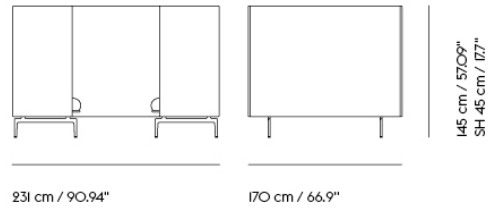

23% rabatt ska dras av på angivna priser

OUTLINE HIGHBACK CABIN 120 / 2-SEATER - POLISHED ALUMINUM BASE - SH: 45 CM / 17.7"

Shipper Colli	3
Gross Weight (kg)	82
Net Weight (kg)	58.5
Warranty Period	10 years

Item No.	Color	Contract Price	Lead Time
Made-To-Order			
80897	Remix - All Colors	SEK 82.555,70	6 weeks
80969	Canvas - All Colors	SEK 95.025,70	6 weeks
80933	Clara - All Colors	SEK 95.025,70	6 weeks
81261	Colline - All Colors	SEK 95.025,70	6 weeks
80681	Fiord - All Colors	SEK 95.025,70	6 weeks
80789	Steelcut - All Colors	SEK 95.025,70	6 weeks
80753	Steelcut Trio - All Colors	SEK 95.025,70	6 weeks
80825	Hallingdal - All Colors	SEK 100.615,70	6 weeks
80609	Balder - All Colors	SEK 102.765,70	6 weeks
85673	Beck - All Colors	SEK 102.765,70	6 weeks
81221	Clay - All Colors	SEK 102.765,70	6 weeks
81005	Divina - All Colors	SEK 102.765,70	6 weeks
81041	Divina MD - All Colors	SEK 102.765,70	6 weeks
81077	Divina Melange - All Colors	SEK 102.765,70	6 weeks
76181	Ecriture - All Colors	SEK 102.765,70	6 weeks
97679	Hearth - All Colors	SEK 102.765,70	6 weeks
81279	Planum - All Colors	SEK 102.765,70	6 weeks
80645	Twill Weave - All Colors	SEK 102.765,70	6 weeks
81185	Vidar - All Colors	SEK 102.765,70	6 weeks
Extras			
83061	Leather care set for Refine Leather	SEK 172,00	-