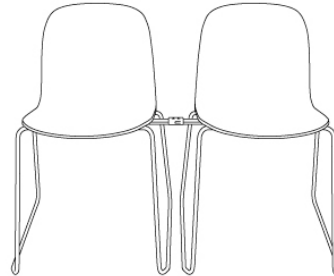

23% rabatt ska dras av på angivna priser

VISU CHAIR SLED BASE W. LINKING DEVICE

L 28 cm / 11 in.
W 6 cm / 2.4 in.

Shipper Colli	1
Gross Weight (kg)	13.5
Net Weight (kg)	5.75
Base color options	Black, Grey or White
Stacking information	Stacking on Trolley: 15. Stacking on floor: 8
Warranty Period	10 years

Item No.	Color	Contract Price	Lead Time
Made-To-Order			
32506	Black - W. Linking Device	SEK 2.833,70	7 weeks
32507	Grey - W. Linking Device	SEK 2.833,70	7 weeks
32508	White - W. Linking Device	SEK 2.833,70	7 weeks
32847	Remix - All Colors	SEK 3.998,10	7 weeks
32850	Canvas - All Colors	SEK 4.256,10	7 weeks
32851	Clara - All Colors	SEK 4.256,10	7 weeks
32885	Colline - All Colors	SEK 4.256,10	7 weeks
32857	Fiord - All Colors	SEK 4.256,10	7 weeks
32886	Re-wool - All Colors	SEK 4.256,10	7 weeks
32884	Sabi - All Colors	SEK 4.256,10	7 weeks
32848	Steelcut - All Colors	SEK 4.256,10	7 weeks
32849	Steelcut Trio - All Colors	SEK 4.256,10	7 weeks
32846	Hallingdal - All Colors	SEK 4.725,70	7 weeks
32855	Balder - All Colors	SEK 4.944,10	7 weeks
18824	Beck - All Colors	SEK 4.944,10	7 weeks
32881	Clay - All Colors	SEK 4.944,10	7 weeks
32844	Divina - All Colors	SEK 4.944,10	7 weeks
32842	Divina MD - All Colors	SEK 4.944,10	7 weeks
32843	Divina Melange - All Colors	SEK 4.944,10	7 weeks
32861	Ecriture - All Colors	SEK 4.944,10	7 weeks
18728	Hearth - All Colors	SEK 4.944,10	7 weeks