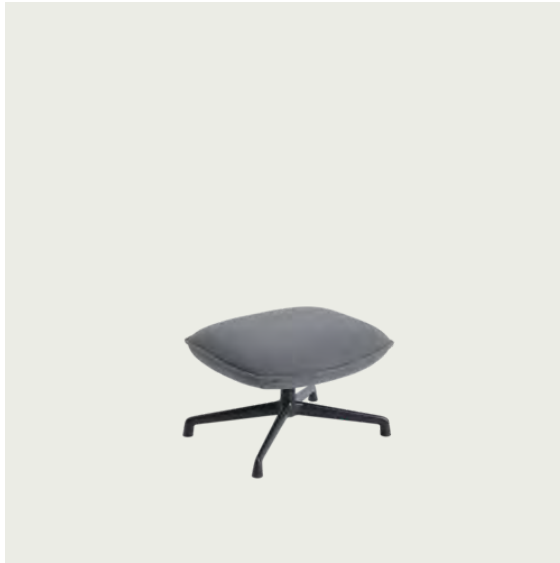

23% rabatt ska dras av på angivna priser

DOZE OTTOMAN SWIVEL BASE

Shipper Colli	1
Gross Weight (kg)	20
Net Weight (kg)	18
Base color options	Anthracite Black or Chrome
Warranty Period	10 years

Item No.	Color	Contract Price	Lead Time
Made-To-Order			
10884	Clara - All Colors	SEK 9.025,70	4 weeks
10932	Colline - All Colors	SEK 9.025,70	4 weeks
10883	Fiord - All Colors	SEK 9.025,70	4 weeks
10926	Re-wool - All Colors	SEK 9.025,70	4 weeks
10928	Sabi - All Colors	SEK 9.025,70	4 weeks
10881	Steelcut - All Colors	SEK 9.025,70	4 weeks
10882	Steelcut Trio - All Colors	SEK 9.025,70	4 weeks
10886	Hallingdal - All Colors	SEK 9.885,70	4 weeks
10891	Still - All Colors	SEK 9.885,70	4 weeks
10893	Balder - All Colors	SEK 10.315,70	4 weeks
16625	Beck - All Colors	SEK 10.315,70	4 weeks
10923	Clay - All Colors	SEK 10.315,70	4 weeks
10887	Divina - All Colors	SEK 10.315,70	4 weeks
10888	Divina MD - All Colors	SEK 10.315,70	4 weeks
10889	Divina Melange - All Colors	SEK 10.315,70	4 weeks
10935	Ecriture - All Colors	SEK 10.315,70	4 weeks
16633	Hearth - All Colors	SEK 10.315,70	4 weeks
10930	Planum - All Colors	SEK 10.315,70	4 weeks
10890	Twill Weave - All Colors	SEK 10.315,70	4 weeks
10892	Vidar - All Colors	SEK 10.315,70	4 weeks

Extras