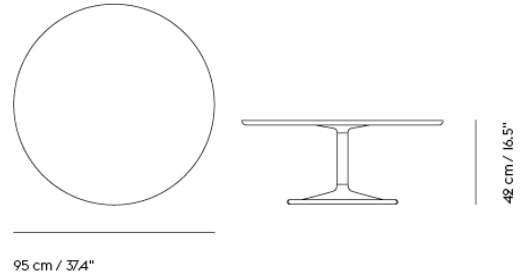

23% rabatt ska dras av på angivna priser

SOFT COFFEE TABLE / Ø 95 H: 42 CM / Ø
37.4 H: 16.5"

Shipper Colli	3
Gross Weight (kg)	27.823
Net Weight (kg)	22.467
Warranty period	5 years

Item No.	Color	Contract Price	Lead Time
Ready-To-Ship			
10766	Beige Green Laminate/Beige Green	SEK 8.556,10	-
10764	Black Nanolaminate/Black	SEK 9.025,70	-
10765	Grey Linoleum/Grey	SEK 8.556,10	-
10768	Dark Oiled Oak/Black	SEK 9.455,70	-
10767	Solid Oak/Grey	SEK 9.455,70	-