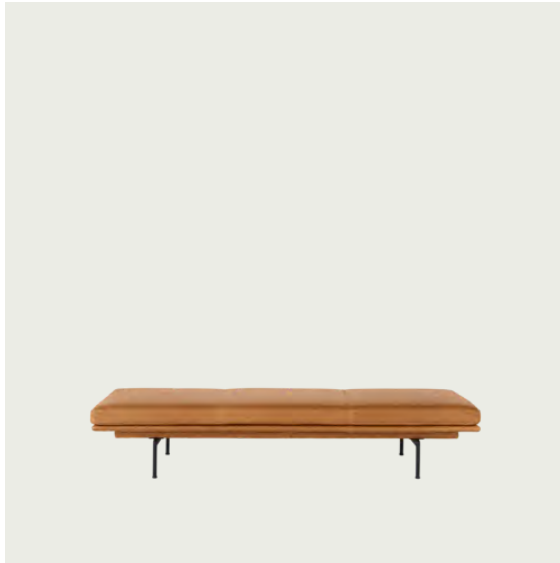

23% rabatt ska dras av på angivna priser

OUTLINE DAYBED / BLACK BASE

200 cm / 78.8"

82 cm / 32.3"

40 cm / 15.7"

Shipper Colli	1
Gross Weight (kg)	50
Net Weight (kg)	40
Warranty Period	5 years

Item No.	Color	Contract Price	Lead Time
Made-To-Order			
69472	Remix - All Colors	SEK 21.065,70	6 weeks
69474	Canvas - All Colors	SEK 24.075,70	6 weeks
69473	Clara - All Colors	SEK 24.075,70	6 weeks
91394	Colline - All Colors	SEK 24.075,70	6 weeks
69466	Fiord - All Colors	SEK 24.075,70	6 weeks
69469	Steelcut - All Colors	SEK 24.075,70	6 weeks
69468	Steelcut Trio - All Colors	SEK 24.075,70	6 weeks
69470	Hallingdal - All Colors	SEK 25.795,70	6 weeks
69485	Balder - All Colors	SEK 26.225,70	6 weeks
91161	Beck - All Colors	SEK 26.225,70	6 weeks
68339	Clay - All Colors	SEK 26.225,70	6 weeks
69475	Divina - All Colors	SEK 26.225,70	6 weeks
69476	Divina MD - All Colors	SEK 26.225,70	6 weeks
69477	Divina Melange - All Colors	SEK 26.225,70	6 weeks
76256	Ecriture - All Colors	SEK 26.225,70	6 weeks
97568	Hearth - All Colors	SEK 26.225,70	6 weeks
91525	Planum - All Colors	SEK 26.225,70	6 weeks
69486	Twill Weave - All Colors	SEK 26.225,70	6 weeks
69484	Vidar - All Colors	SEK 26.225,70	6 weeks
Extras			
83061	Leather care set for Refine Leather	SEK 172,00	-