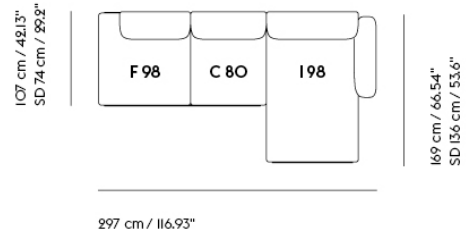

23% rabatt ska dras av på angivna priser

IN SITU MODULAR SOFA / 3-SEATER - CONFIGURATION 8

Shipper Colli	6
Gross Weight (kg)	160.8
Net Weight (kg)	129.07
Warranty Period	10 years

Item No.	Color	Contract Price	Lead Time
Ready-To-Ship			
41914	Frame and Module - Clay 12/Black	SEK 53,315,70	-
99825	Frame and Module - Ecriture 240/Black	SEK 53,315,70	-
Extras			
83061	Leather care set for Refine Leather	SEK 172,00	-