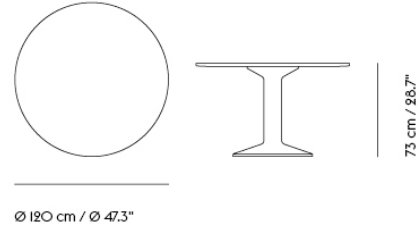

23% rabatt ska dras av på angivna priser

MIDST TABLE / Ø 120 CM / 47.25"

Shipper Colli	2
Gross Weight (kg)	67,09
Net Weight (kg)	48,996
Please note	Other color combinations are available upon request
Warranty Period	10 years

Item No.	Color	Contract Price	Lead Time
Ready-To-Ship			
32811	Black Linoleum/Black	SEK 26.655,70	-
32822	Dark Red Linoleum/Dark Red	SEK 26.655,70	-
32814	Dark Oiled Oak/Black	SEK 28.375,70	-
32816	Dark Oiled Oak/Dark Red	SEK 28.375,70	-
32815	Dark Oiled Oak/Grey	SEK 28.375,70	-
32817	Oiled Oak/Black	SEK 28.375,70	-
32819	Oiled Oak/Dark Red	SEK 28.375,70	-
32818	Oiled Oak/Grey	SEK 28.375,70	-