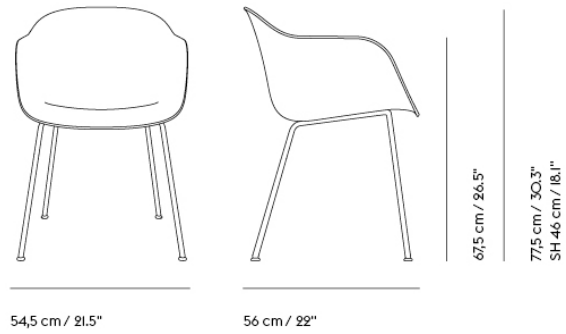

23% rabatt ska dras av på angivna priser

FIBER ARMCHAIR / TUBE BASE - FRONT UPHOLSTERY

Shipper Colli	1
Gross Weight (kg)	9
Net Weight (kg)	7
Base color options	Anthracite Black, Chrome, Dusty Green, Grey or White
Shell Color Options	Black, Dusty Green, Grey, Natural White or Ochre
Warranty Period	10 years

Item No.	Color	Contract Price	Lead Time
Made-To-Order			
29100	Remix - Matching Shell/Base	SEK 4.858,10	4 weeks
29101	Remix - Ochre Shell/Base	SEK 4.858,10	4 weeks
57122	Remix - Shell/Chrome Base	SEK 4.858,10	4 weeks
29116	Canvas - Matching Shell/Base	SEK 5.671,70	4 weeks
29117	Canvas - Ochre Shell/Base	SEK 5.671,70	4 weeks
57130	Canvas - Shell/Chrome Base	SEK 5.671,70	4 weeks
29114	Clara - Matching Shell/Base	SEK 5.671,70	4 weeks
29115	Clara - Ochre Shell/Base	SEK 5.671,70	4 weeks
57129	Clara - Shell/Chrome Base	SEK 5.671,70	4 weeks
59570	Fiord - Matching Shell/Base	SEK 5.671,70	4 weeks
59571	Fiord - Ochre Shell/Base	SEK 5.671,70	4 weeks
59637	Fiord - Shell/Chrome Base	SEK 5.671,70	4 weeks
55062	Hero - Matching Shell/Base	SEK 5.671,70	4 weeks
55063	Hero - Ochre Shell/Base	SEK 5.671,70	4 weeks
57135	Hero - Shell/Chrome Base	SEK 5.671,70	4 weeks
19685	Re-wool - Matching Shell/Base	SEK 5.671,70	4 weeks
19686	Re-wool - Ochre Shell/Base	SEK 5.671,70	4 weeks
19752	Re-wool - Shell/Chrome Base	SEK 5.671,70	4 weeks
19573	Sabi - Matching Shell/Base	SEK 5.671,70	4 weeks
19574	Sabi - Ochre Shell/Base	SEK 5.671,70	4 weeks
19640	Sabi - Shell/Chrome Base	SEK 5.671,70	4 weeks