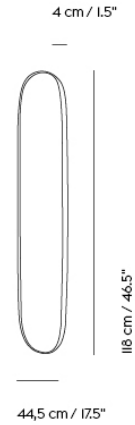

23% rabatt ska dras av på angivna priser

FRAMED MIRROR / LARGE

Shipper Colli	1
Gross Weight (kg)	16.2
Net Weight (kg)	11.8
Warranty Period	5 years

Item No.	Color	Contract Price	Lead Time
Ready-To-Ship			
21917	Rose/Clear	SEK 5.460,10	-
21915	Dark Green/Clear	SEK 5.460,10	-
21911	Grey/Clear	SEK 5.460,10	-
21914	Rose/Rose	SEK 5.460,10	-
21916	Taupe/Clear	SEK 5.460,10	-
21913	Taupe/Taupe	SEK 5.460,10	-