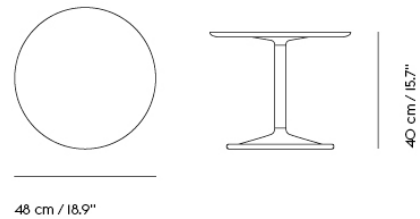

23% rabatt ska dras av på angivna priser

SOFT SIDE TABLE / Ø 48 H: 40 CM / Ø
18.9" H: 15.7"

Shipper Colli	2
Gross Weight (kg)	10.776
Net Weight (kg)	8.506
Warranty period	10 years

Item No.	Color	Contract Price	Lead Time
Ready-To-Ship			
10785	Beige Green Laminate/Beige Green	SEK 4.037,70	-
13935	Orange Laminate/Orange	SEK 4.037,70	-
13932	Black Nanolaminate/Black	SEK 4.037,70	-
10781	Grey Linoleum/Grey	SEK 4.037,70	-
13933	Off-White Linoleum/Off-White ***	SEK 4.037,70	-
13956	Oiled Oak/Off-White ***	SEK 4.639,70	-
13937	Oiled Smoked Oak/Black	SEK 4.639,70	-
10775	Solid Oak/Grey	SEK 4.639,70	-