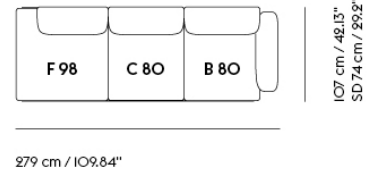

23% rabatt ska dras av på angivna priser

IN SITU MODULAR SOFA / 3-SEATER - CONFIGURATION 2

Shipper Colli	4
Gross Weight (kg)	134.3
Net Weight (kg)	106.7
Warranty Period	10 years

Item No.	Color	Contract Price	Lead Time
Ready-To-Ship			
41908	Frame and Module - Clay 12/Black	SEK 46.865,70	-
99819	Frame and Module - Ecriture 240/Black	SEK 46.865,70	-
Extras			
83061	Leather care set for Refine Leather	SEK 172,00	-