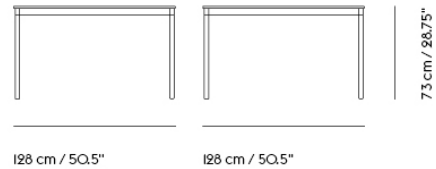

23% rabatt ska dras av på angivna priser

BASE TABLE / 128 X 128 CM / 50.4 X 50.4"

Shipper Colli	2
Gross Weight (kg)	29.8
Net Weight (kg)	22.44
Base color options	White, Black
Warranty Period	10 years

Item No.	Color	Contract Price	Lead Time
Made-To-Order			
64168	Black Laminate/Plywood/Black	SEK 11.605,70	6 weeks
64167	Black Laminate/Plywood/White	SEK 11.605,70	6 weeks
64166	White Laminate/Plywood/Black	SEK 11.605,70	6 weeks
64165	White Laminate/Plywood/White	SEK 11.605,70	6 weeks
64176	Black Nanolaminat/Plywood/Black	SEK 14.615,70	6 weeks
64175	Black Nanolaminat/Plywood/White	SEK 14.615,70	6 weeks
64174	White Nanolaminat/Plywood/Black	SEK 14.615,70	6 weeks
64173	White Nanolaminat/Plywood/White	SEK 14.615,70	6 weeks
64805	Lacquered Oak Veneer/Plywood/Black	SEK 13.325,70	6 weeks
64804	Lacquered Oak Veneer/Plywood/White	SEK 13.325,70	6 weeks
64170	Black Linoleum/Plywood/Black	SEK 13.325,70	6 weeks
64169	Black Linoleum/Plywood/White	SEK 13.325,70	6 weeks