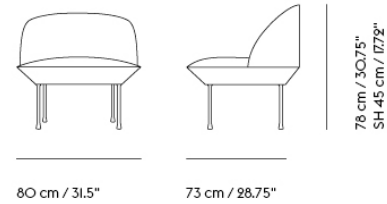

23% rabatt ska dras av på angivna priser

OSLO SOFA I-SEATER

Shipper Colli	1
Gross Weight (kg)	23
Net Weight (kg)	20
Base color options	Black, Chrome, Dark Grey or Grey
Warranty Period	10 years

Item No.	Color	Contract Price	Lead Time
Made-To-Order			
15044	Canvas - All Colors	SEK 15.905,70	4 weeks
15040	Clara - All Colors	SEK 15.905,70	4 weeks
30156	Colline - All Colors	SEK 15.905,70	4 weeks
14841	Fiord - All Colors	SEK 15.905,70	4 weeks
19515	Re-wool - All Colors	SEK 15.905,70	4 weeks
19495	Sabi - All Colors	SEK 15.905,70	4 weeks
15041	Steelcut - All Colors	SEK 15.905,70	4 weeks
15043	Steelcut Trio - All Colors	SEK 15.905,70	4 weeks
15042	Hallingdal - All Colors	SEK 18.055,70	4 weeks
16693	Beck - All Colors	SEK 19.345,70	4 weeks
14644	Clay - All Colors	SEK 19.345,70	4 weeks
15047	Divina - All Colors	SEK 19.345,70	4 weeks
15048	Divina MD - All Colors	SEK 19.345,70	4 weeks
15049	Divina Melange - All Colors	SEK 19.345,70	4 weeks
59874	Ecriture - All Colors	SEK 19.345,70	4 weeks
16713	Hearth - All Colors	SEK 19.345,70	4 weeks
19535	Planum - All Colors	SEK 19.345,70	4 weeks
15050	Twill Weave - All Colors	SEK 19.345,70	4 weeks
30135	Vidar - All Colors	SEK 19.345,70	4 weeks

Extras

83061	Leather care set for Refine Leather	SEK 172,00	-