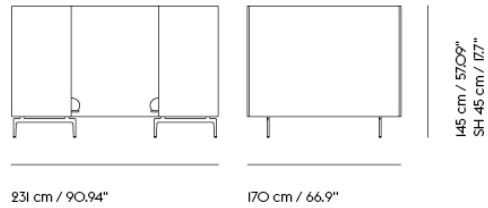

23% rabatt ska dras av på angivna priser

OUTLINE HIGHBACK CABIN 120 / 2-SEATER - BLACK BASE - SH: 45 CM / 17.7"

Shipper Colli	3
Gross Weight (kg)	82
Net Weight (kg)	58.5
Warranty Period	10 years

Item No.	Color	Contract Price	Lead Time
Made-To-Order			
80885	Remix - All Colors	SEK 79.115,70	6 weeks
80957	Canvas - All Colors	SEK 91.585,70	6 weeks
80921	Clara - All Colors	SEK 91.585,70	6 weeks
81255	Colline - All Colors	SEK 91.585,70	6 weeks
80669	Fiord - All Colors	SEK 91.585,70	6 weeks
80777	Steelcut - All Colors	SEK 91.585,70	6 weeks
80741	Steelcut Trio - All Colors	SEK 91.585,70	6 weeks
80813	Hallingdal - All Colors	SEK 97.175,70	6 weeks
80597	Balder - All Colors	SEK 99.325,70	6 weeks
85667	Beck - All Colors	SEK 99.325,70	6 weeks
81209	Clay - All Colors	SEK 99.325,70	6 weeks
80993	Divina - All Colors	SEK 99.325,70	6 weeks
81029	Divina MD - All Colors	SEK 99.325,70	6 weeks
81065	Divina Melange - All Colors	SEK 99.325,70	6 weeks
76175	Ecriture - All Colors	SEK 99.325,70	6 weeks
97667	Hearth - All Colors	SEK 99.325,70	6 weeks
81273	Planum - All Colors	SEK 99.325,70	6 weeks
80633	Twill Weave - All Colors	SEK 99.325,70	6 weeks
81173	Vidar - All Colors	SEK 99.325,70	6 weeks
Extras			
83061	Leather care set for Refine Leather	SEK 172,00	-