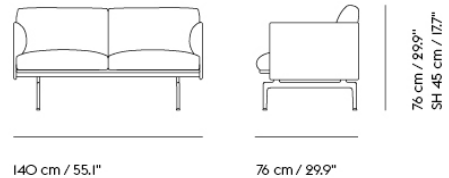

23% rabatt ska dras av på angivna priser

OUTLINE STUDIO SOFA / 140 CM / 55.1" -
BLACK BASE - SH: 45 CM / 17.7"

Shipper Colli	1
Gross Weight (kg)	41
Net Weight (kg)	36
Warranty Period	10 years

Item No.	Color	Contract Price	Lead Time
Made-To-Order			
73142	Remix - All Colors	SEK 24.505,70	6 weeks
73144	Canvas - All Colors	SEK 29.665,70	6 weeks
73143	Clara - All Colors	SEK 29.665,70	6 weeks
91409	Colline - All Colors	SEK 29.665,70	6 weeks
73136	Fiord - All Colors	SEK 29.665,70	6 weeks
73139	Steelcut - All Colors	SEK 29.665,70	6 weeks
73138	Steelcut Trio - All Colors	SEK 29.665,70	6 weeks
73140	Hallingdal - All Colors	SEK 31.815,70	6 weeks
73156	Balder - All Colors	SEK 33.105,70	6 weeks
85753	Beck - All Colors	SEK 33.105,70	6 weeks
68376	Clay - All Colors	SEK 33.105,70	6 weeks
73145	Divina - All Colors	SEK 33.105,70	6 weeks
73146	Divina MD - All Colors	SEK 33.105,70	6 weeks
73147	Divina Melange - All Colors	SEK 33.105,70	6 weeks
76271	Ecriture - All Colors	SEK 33.105,70	6 weeks
97583	Hearth - All Colors	SEK 33.105,70	6 weeks
91540	Planum - All Colors	SEK 33.105,70	6 weeks
73157	Twill Weave - All Colors	SEK 33.105,70	6 weeks
73154	Vidar - All Colors	SEK 33.105,70	6 weeks
Extras			
83061	Leather care set for Refine Leather	SEK 172,00	-