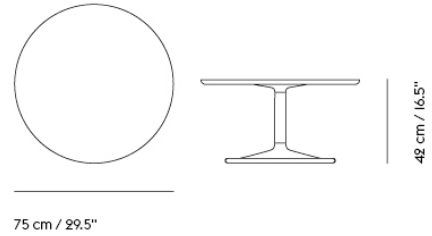

23% rabatt ska dras av på angivna priser

SOFT COFFEE TABLE / Ø 75 H: 42 CM / Ø
27.6 H: 16.5"

Shipper Colli	3
Gross Weight (kg)	20.923
Net Weight (kg)	16.517
Warranty period	10 years

Item No.	Color	Contract Price	Lead Time
Ready-To-Ship			
10761	Beige Green Laminate/Beige Green	SEK 7.735,70	-
10759	Black Nanolaminate/Black	SEK 8.212,10	-
10760	Grey Linoleum/Grey	SEK 7.735,70	-
10763	Dark Oiled Oak/Black	SEK 8.556,10	-
10762	Solid Oak/Grey	SEK 8.556,10	-