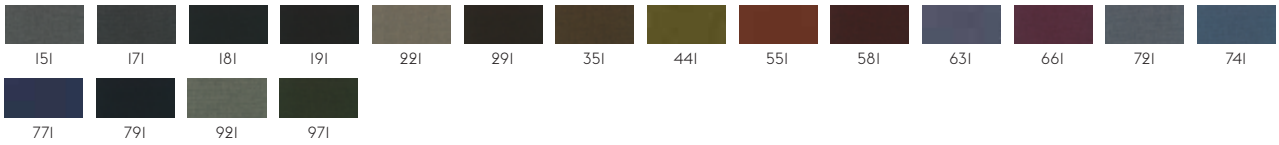

23% rabatt ska dras av på angivna priser

SABI BY KVADRAT

Designer: Louise Sigvardt
Composition: 65% New Wool, Worsted, 23% Recycled Wool, 12% Nylon
Durability: 80,000 Martindale / Lightfastness 5-7
Sustainability: Greenguard Gold, HPD, EPD

121