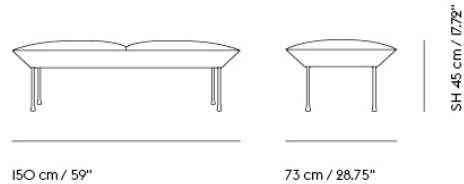

23% rabatt ska dras av på angivna priser

OSLO BENCH

Shipper Colli	1
Gross Weight (kg)	34
Net Weight (kg)	32
Base color options	Black, Chrome, Dark Grey or Grey
Warranty Period	10 years

Item No.	Color	Contract Price	Lead Time
Made-To-Order			
14994	Canvas - All Colors	SEK 16.335,70	4 weeks
14990	Clara - All Colors	SEK 16.335,70	4 weeks
30152	Colline - All Colors	SEK 16.335,70	4 weeks
14801	Fiord - All Colors	SEK 16.335,70	4 weeks
19514	Re-wool - All Colors	SEK 16.335,70	4 weeks
19494	Sabi - All Colors	SEK 16.335,70	4 weeks
14991	Steelcut - All Colors	SEK 16.335,70	4 weeks
14993	Steelcut Trio - All Colors	SEK 16.335,70	4 weeks
14992	Hallingdal - All Colors	SEK 18.055,70	4 weeks
16689	Beck - All Colors	SEK 19.345,70	4 weeks
14640	Clay - All Colors	SEK 19.345,70	4 weeks
14997	Divina - All Colors	SEK 19.345,70	4 weeks
14998	Divina MD - All Colors	SEK 19.345,70	4 weeks
14999	Divina Melange - All Colors	SEK 19.345,70	4 weeks
59870	Ecriture - All Colors	SEK 19.345,70	4 weeks
16709	Hearth - All Colors	SEK 19.345,70	4 weeks
19534	Planum - All Colors	SEK 19.345,70	4 weeks
15002	Twill Weave - All Colors	SEK 19.345,70	4 weeks
30131	Vidar - All Colors	SEK 19.345,70	4 weeks

Extras

83061	Leather care set for Refine Leather	SEK 172,00	-