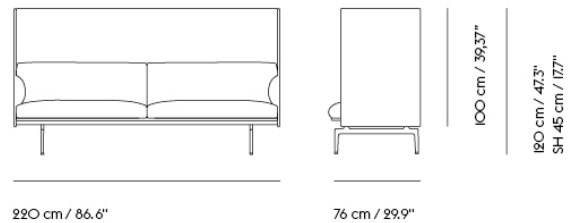

23% rabatt ska dras av på angivna priser

OUTLINE HIGHBACK SOFA 100 / 3-SEATER - BLACK BASE - SH: 45 CM / 17.7"

Shipper Colli	1
Gross Weight (kg)	75
Net Weight (kg)	69
Additional Information	Please note that the highback height for this product is 100 cm / 39.4"
Warranty Period	10 years

Item No.	Color	Contract Price	Lead Time
Made-To-Order			
69652	Remix - All Colors	SEK 40.415,70	6 weeks
69654	Canvas - All Colors	SEK 45.145,70	6 weeks
69653	Clara - All Colors	SEK 45.145,70	6 weeks
91402	Colline - All Colors	SEK 45.145,70	6 weeks
69646	Fiord - All Colors	SEK 45.145,70	6 weeks
69649	Steelcut - All Colors	SEK 45.145,70	6 weeks
69648	Steelcut Trio - All Colors	SEK 45.145,70	6 weeks
69650	Hallingdal - All Colors	SEK 47.725,70	6 weeks
69665	Balder - All Colors	SEK 51.165,70	6 weeks
85746	Beck - All Colors	SEK 51.165,70	6 weeks
68291	Clay - All Colors	SEK 51.165,70	6 weeks
69655	Divina - All Colors	SEK 51.165,70	6 weeks
69656	Divina MD - All Colors	SEK 51.165,70	6 weeks
69657	Divina Melange - All Colors	SEK 51.165,70	6 weeks
76264	Ecriture - All Colors	SEK 51.165,70	6 weeks
97576	Hearth - All Colors	SEK 51.165,70	6 weeks
91533	Planum - All Colors	SEK 51.165,70	6 weeks
69666	Twill Weave - All Colors	SEK 51.165,70	6 weeks
69664	Vidar - All Colors	SEK 51.165,70	6 weeks

Extras

83061	Leather care set for Refine Leather	SEK 172,00	-