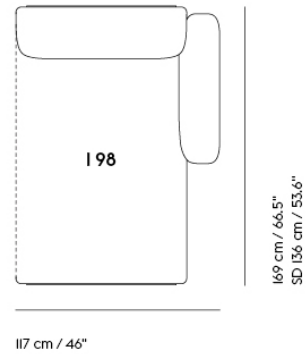

23% rabatt ska dras av på angivna priser

IN SITU MODULAR SOFA / RIGHT ARMREST LOUNGE MODULE (I98)

Shipper Colli	1
Gross Weight (kg)	55.8
Net Weight (kg)	42.7
Please note	This product features an armrest on the right-hand side when facing the product from the front.
Please note	This variant is a Seating Module only and does not include a Frame Section.
Warranty Period	10 years

Item No.	Color	Contract Price	Lead Time
Ready-To-Ship			
41128-12	Clay I2	SEK 22.355,70	-
98870-240	Ecriture 240	SEK 22.355,70	-
Made-To-Order			
99041	Remix - All Colors	SEK 18.055,70	6 weeks
95558	Colline - All Colors	SEK 20.205,70	6 weeks
41146	Fiord - All Colors	SEK 20.205,70	6 weeks
95508	Re-wool - All Colors	SEK 20.205,70	6 weeks
98808	Sabi - All Colors	SEK 20.205,70	6 weeks
41155	Hallingdal - All Colors	SEK 21.495,70	6 weeks
99304	Beck - All Colors	SEK 22.355,70	6 weeks
41128	Clay - All Colors	SEK 22.355,70	6 weeks
41164	Divina - All Colors	SEK 22.355,70	6 weeks
41173	Divina MD - All Colors	SEK 22.355,70	6 weeks
41182	Divina Melange - All Colors	SEK 22.355,70	6 weeks
98870	Ecriture - All Colors	SEK 22.355,70	6 weeks
99238	Hearth - All Colors	SEK 22.355,70	6 weeks
76411	Planum - All Colors	SEK 22.355,70	6 weeks
95608	Twill Weave - All Colors	SEK 22.355,70	6 weeks
41191	Vidar - All Colors	SEK 22.355,70	6 weeks