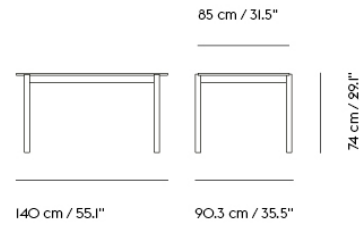

23% rabatt ska dras av på angivna priser

LINEAR WOOD TABLE / 140 X 85 CM /
55.1 X 31.5"

Shipper Colli	1
Gross Weight (kg)	25.5
Net Weight (kg)	18.494
Warranty Period	5 years

Item No.	Color	Contract Price	Lead Time
Ready-To-Ship			
30916	Oak Veneer/Oak	SEK 10,745,70	-