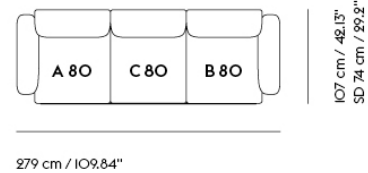

23% rabatt ska dras av på angivna priser

IN SITU MODULAR SOFA / 3-SEATER - CONFIGURATION I

Shipper Colli	4
Gross Weight (kg)	145.5
Net Weight (kg)	110.95
Warranty Period	10 years

Item No.	Color	Contract Price	Lead Time
Ready-To-Ship			
41907	Frame and Module - Clay 12/Black	SEK 49,875,70	-
99818	Frame and Module - Ecriture 240/Black	SEK 49,875,70	-
Extras			
83061	Leather care set for Refine Leather	SEK 172,00	-