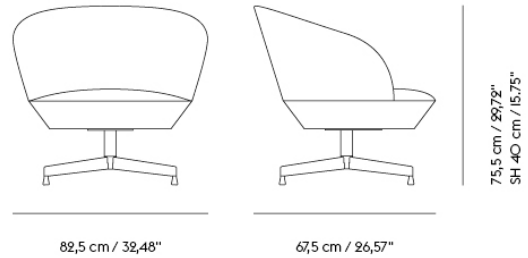

23% rabatt ska dras av på angivna priser

OSLO LOUNGE CHAIR SWIVEL BASE

Shipper Colli	1
Gross Weight (kg)	23.5
Net Weight (kg)	21.5
Base color options	Black or Grey
Warranty period	10 years

Item No.	Color	Contract Price	Lead Time
Ready-To-Ship			
19418-BLCK_990	Twill Weave 990/Black	SEK 23.215,70	-
19419-GREY_146	Vidar 146/Grey	SEK 23.215,70	-
Made-To-Order			
19402	Canvas - All Colors	SEK 18.485,70	4 weeks
19403	Clara - All Colors	SEK 18.485,70	4 weeks
19412	Fiord - All Colors	SEK 18.485,70	4 weeks
19523	Re-wool - All Colors	SEK 18.485,70	4 weeks
19503	Sabi - All Colors	SEK 18.485,70	4 weeks
19416	Steelcut - All Colors	SEK 18.485,70	4 weeks
19415	Steelcut Trio - All Colors	SEK 18.485,70	4 weeks
19413	Hallingdal - All Colors	SEK 21.065,70	4 weeks
16699	Beck - All Colors	SEK 23.215,70	4 weeks
19400	Clay - All Colors	SEK 23.215,70	4 weeks
19407	Divina - All Colors	SEK 23.215,70	4 weeks
19408	Divina MD - All Colors	SEK 23.215,70	4 weeks
19409	Divina Melange - All Colors	SEK 23.215,70	4 weeks
59880	Ecriture - All Colors	SEK 23.215,70	4 weeks
16719	Hearth - All Colors	SEK 23.215,70	4 weeks
19543	Planum - All Colors	SEK 23.215,70	4 weeks
19418	Twill Weave - All Colors	SEK 23.215,70	4 weeks
19419	Vidar - All Colors	SEK 23.215,70	4 weeks