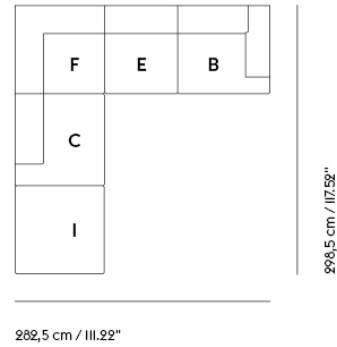

23% rabatt ska dras av på angivna priser

CONNECT SOFT MODULAR SOFA / CORNER - CONFIGURATION I

Shipper Colli	5
Gross Weight (kg)	224.09
Net Weight (kg)	169.99
Warranty Period	10 years

Item No.	Color	Contract Price	Lead Time
Ready-To-Ship			
96030	Re-wool I28	SEK 73.525,70	-
96031	Clay I2	SEK 81.695,70	-