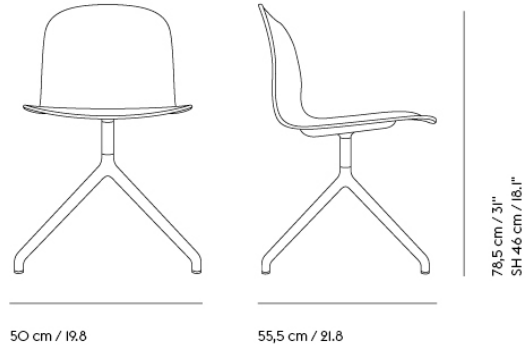

23% rabatt ska dras av på angivna priser

VISU WIDE CHAIR SWIVEL BASE

Shipper Colli	1
Gross Weight (kg)	7.8
Net Weight (kg)	5.8
Base color options	Black
Warranty Period	5 years

Item No.	Color	Contract Price	Lead Time
Made-To-Order			
21812	Black/Black	SEK 4.514,10	7 weeks
21811	Oak/Black	SEK 4.514,10	7 weeks
21840	Remix - All Colors	SEK 6.234,10	7 weeks
21848	Canvas - All Colors	SEK 6.922,10	7 weeks
21843	Clara - All Colors	SEK 6.922,10	7 weeks
70404	Colline - All Colors	SEK 6.922,10	7 weeks
18940	Fiord - All Colors	SEK 6.922,10	7 weeks
70406	Re-wool - All Colors	SEK 6.922,10	7 weeks
70403	Sabi - All Colors	SEK 6.922,10	7 weeks
21842	Steelcut - All Colors	SEK 6.922,10	7 weeks
21841	Steelcut Trio - All Colors	SEK 6.922,10	7 weeks
21844	Hallingdal - All Colors	SEK 7.047,70	7 weeks
18922	Balder - All Colors	SEK 7.305,70	7 weeks
18811	Beck - All Colors	SEK 7.305,70	7 weeks
69150	Clay - All Colors	SEK 7.305,70	7 weeks
21845	Divina - All Colors	SEK 7.305,70	7 weeks
21849	Divina MD - All Colors	SEK 7.305,70	7 weeks
21850	Divina Melange - All Colors	SEK 7.305,70	7 weeks
18978	Ecriture - All Colors	SEK 7.305,70	7 weeks
18715	Hearth - All Colors	SEK 7.305,70	7 weeks
70408	Planum - All Colors	SEK 7.305,70	7 weeks
70407	Twill Weave - All Colors	SEK 7.305,70	7 weeks