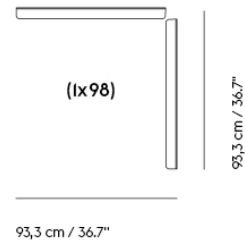

23% rabatt ska dras av på angivna priser

IN SITU MODULAR SOFA / CORNER FRAME SECTION (1 X 98)

Shipper Colli	1
Gross Weight (kg)	10.8
Net Weight (kg)	8.56
Warranty Period	10 years

Item No.	Color	Contract Price	Lead Time
Ready-To-Ship			
41563	Black - 1 x 98 Corner	SEK 1.848,10	-