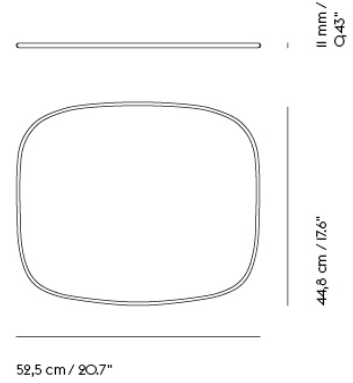

23% rabatt ska dras av på angivna priser

FIBER LOUNGE CHAIR SEAT PAD

Shipper Colli	1
Gross Weight (kg)	0.45
Net Weight (kg)	0.35
Warranty Period	5 years

Item No.	Color	Contract Price	Lead Time
Ready-To-Ship			
56002-133	Remix I33 ***	SEK 614,90	-