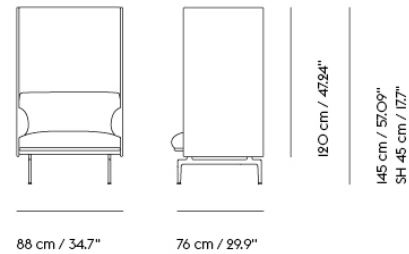

23% rabatt ska dras av på angivna priser

OUTLINE HIGHBACK SOFA I20 / 1-SEATER - POLISHED ALUMINUM BASE - SH: 45 CM / 17.7"

Shipper Colli	1
Gross Weight (kg)	35
Net Weight (kg)	25
Additional Information	Please note that the highback height for this product is 120 cm / 47.2"
Warranty Period	10 years

Item No.	Color	Contract Price	Lead Time
Made-To-Order			
75372	Remix - All Colors	SEK 28.375,70	6 weeks
75452	Canvas - All Colors	SEK 31.815,70	6 weeks
75412	Clara - All Colors	SEK 31.815,70	6 weeks
75773	Colline - All Colors	SEK 31.815,70	6 weeks
75132	Fiord - All Colors	SEK 31.815,70	6 weeks
75252	Steelcut - All Colors	SEK 31.815,70	6 weeks
75212	Steelcut Trio - All Colors	SEK 31.815,70	6 weeks
75292	Hallingdal - All Colors	SEK 33.535,70	6 weeks
75052	Balder - All Colors	SEK 34.395,70	6 weeks
85619	Beck - All Colors	SEK 34.395,70	6 weeks
75732	Clay - All Colors	SEK 34.395,70	6 weeks
75492	Divina - All Colors	SEK 34.395,70	6 weeks
75532	Divina MD - All Colors	SEK 34.395,70	6 weeks
75572	Divina Melange - All Colors	SEK 34.395,70	6 weeks
76127	Ecriture - All Colors	SEK 34.395,70	6 weeks
97648	Hearth - All Colors	SEK 34.395,70	6 weeks
75793	Planum - All Colors	SEK 34.395,70	6 weeks
75092	Twill Weave - All Colors	SEK 34.395,70	6 weeks
75692	Vidar - All Colors	SEK 34.395,70	6 weeks

Extras

83061	Leather care set for Refine Leather	SEK 172,00	-