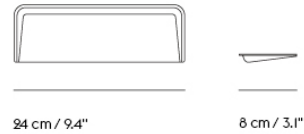

23% rabatt ska dras av på angivna priser

ARRANGE DESKTOP SERIES / LID - 8 X 24 CM / 3.1 X 9.4"

Shipper Colli 1
Gross Weight (kg) 0.182
Net Weight (kg) 0.102
Warranty Period 5 years

Item No.	Color	Contract Price	Lead Time
Ready-To-Ship			
98334	Aluminum	SEK 116,10	-