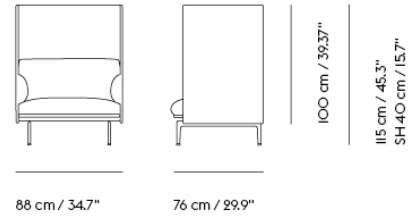

23% rabatt ska dras av på angivna priser

OUTLINE HIGHBACK SOFA 100 / 1-SEATER - POLISHED ALUMINUM BASE

Shipper Colli	1
Gross Weight (kg)	63
Net Weight (kg)	54
Additional Information	Please note that the highback height for this product is 100 cm / 39.4"
Warranty Period	10 years

Item No.	Color	Contract Price	Lead Time
Made-To-Order			
69428	Remix - All Colors	SEK 27,945,70	6 weeks
69430	Canvas - All Colors	SEK 31,815,70	6 weeks
69429	Clara - All Colors	SEK 31,815,70	6 weeks
91392	Colline - All Colors	SEK 31,815,70	6 weeks
69422	Fiord - All Colors	SEK 31,815,70	6 weeks
69425	Steelcut - All Colors	SEK 31,815,70	6 weeks
69424	Steelcut Trio - All Colors	SEK 31,815,70	6 weeks
69426	Hallingdal - All Colors	SEK 34,395,70	6 weeks
69441	Balder - All Colors	SEK 36,115,70	6 weeks
85738	Beck - All Colors	SEK 36,115,70	6 weeks
68346	Clay - All Colors	SEK 36,115,70	6 weeks
69431	Divina - All Colors	SEK 36,115,70	6 weeks
69432	Divina MD - All Colors	SEK 36,115,70	6 weeks
69433	Divina Melange - All Colors	SEK 36,115,70	6 weeks
76254	Ecriture - All Colors	SEK 36,115,70	6 weeks
97566	Hearth - All Colors	SEK 36,115,70	6 weeks
91523	Planum - All Colors	SEK 36,115,70	6 weeks
69442	Twill Weave - All Colors	SEK 36,115,70	6 weeks
69440	Vidar - All Colors	SEK 36,115,70	6 weeks

Extras

83061	Leather care set for Refine Leather	SEK 172,00	-