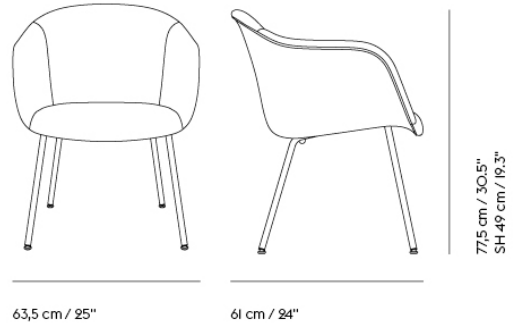

23% rabatt ska dras av på angivna priser

FIBER SOFT ARMCHAIR TUBE BASE

Shipper Colli	1
Gross Weight (kg)	19,5
Net Weight (kg)	19,5
Base color options	Anthracite Black or Grey
Warranty period	10 years

Item No.	Color	Contract Price	Lead Time
Ready-To-Ship			
76622-GREY_240	Ecriture 240/Grey	SEK 9.885,70	-
Made-To-Order			
76599	Remix - All Colors	SEK 7.524,10	4 weeks
76604	Canvas - All Colors	SEK 8.556,10	4 weeks
76603	Clara - All Colors	SEK 8.556,10	4 weeks
76624	Fiord - All Colors	SEK 8.556,10	4 weeks
76654	Hero - All Colors	SEK 8.556,10	4 weeks
76611	Re-wool - All Colors	SEK 8.556,10	4 weeks
76625	Sabi - All Colors	SEK 8.556,10	4 weeks
76601	Steelcut - All Colors	SEK 8.556,10	4 weeks
76602	Steelcut Trio - All Colors	SEK 8.556,10	4 weeks
76605	Hallingdal - All Colors	SEK 9.455,70	4 weeks
76610	Balder - All Colors	SEK 9.885,70	4 weeks
13789	Beck - All Colors	SEK 9.885,70	4 weeks
76600	Clay - All Colors	SEK 9.885,70	4 weeks
76606	Divina - All Colors	SEK 9.885,70	4 weeks
76607	Divina MD - All Colors	SEK 9.885,70	4 weeks
76608	Divina Melange - All Colors	SEK 9.885,70	4 weeks
76622	Ecriture - All Colors	SEK 9.885,70	4 weeks
14547	Hearth - All Colors	SEK 9.885,70	4 weeks
76626	Planum - All Colors	SEK 9.885,70	4 weeks