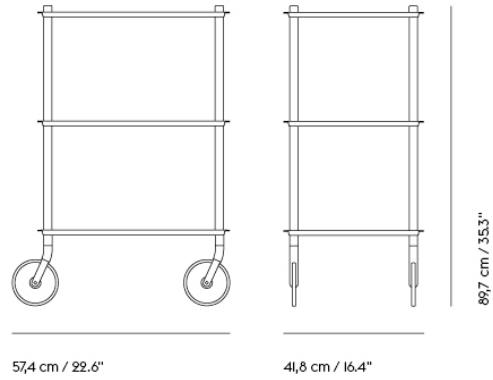

23% rabatt ska dras av på angivna priser

FLOW TROLLEY / 3-LAYER

Shipper Colli	2
Gross Weight (kg)	22.4
Net Weight (kg)	18.5
Warranty Period	5 years

Item No.	Color	Contract Price	Lead Time
Ready-To-Ship			
98339	Blue-Grey	SEK 4.639,70	-
98338	Grey	SEK 4.639,70	-