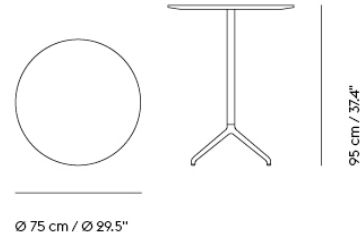

23% rabatt ska dras av på angivna priser

STILL CAFÉ TABLE / Ø 75 H: 95 CM / Ø
29.5 H: 37.4"

Shipper Colli	2
Gross Weight (kg)	17.5
Net Weight (kg)	12.648
Base color options	Black, White
Warranty Period	10 years

Item No.	Color	Contract Price	Lead Time
Ready-To-Ship			
65606	Black Nanolaminate/Anthracite Black	SEK 6.234,10	6 weeks
65605	Black Nanolaminate/White	SEK 6.234,10	6 weeks
65604	White Nanolaminate/Anthracite Black	SEK 6.234,10	6 weeks
65603	White Nanolaminate/White	SEK 6.234,10	6 weeks
Made-To-Order			
65546	Black Linoleum/Anthracite Black	SEK 6.234,10	6 weeks
65545	Black Linoleum/White	SEK 6.234,10	6 weeks