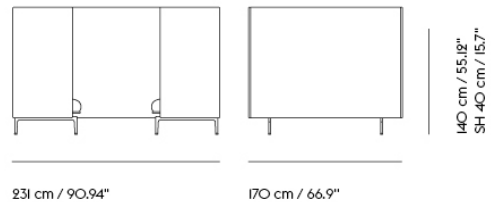

23% rabatt ska dras av på angivna priser

OUTLINE HIGHBACK CABIN 120 / 2-SEATER - POLISHED ALUMINUM BASE

Shipper Colli	3
Gross Weight (kg)	82
Net Weight (kg)	58.5
Warranty Period	10 years

Item No.	Color	Contract Price	Lead Time
Made-To-Order			
80877	Remix - All Colors	SEK 82.555,70	6 weeks
80949	Canvas - All Colors	SEK 95.025,70	6 weeks
80913	Clara - All Colors	SEK 95.025,70	6 weeks
81251	Colline - All Colors	SEK 95.025,70	6 weeks
80661	Fiord - All Colors	SEK 95.025,70	6 weeks
80769	Steelcut - All Colors	SEK 95.025,70	6 weeks
80733	Steelcut Trio - All Colors	SEK 95.025,70	6 weeks
80805	Hallingdal - All Colors	SEK 100.615,70	6 weeks
80589	Balder - All Colors	SEK 102.765,70	6 weeks
85663	Beck - All Colors	SEK 102.765,70	6 weeks
81201	Clay - All Colors	SEK 102.765,70	6 weeks
80985	Divina - All Colors	SEK 102.765,70	6 weeks
81021	Divina MD - All Colors	SEK 102.765,70	6 weeks
81057	Divina Melange - All Colors	SEK 102.765,70	6 weeks
76171	Ecriture - All Colors	SEK 102.765,70	6 weeks
97659	Hearth - All Colors	SEK 102.765,70	6 weeks
81269	Planum - All Colors	SEK 102.765,70	6 weeks
80625	Twill Weave - All Colors	SEK 102.765,70	6 weeks
81165	Vidar - All Colors	SEK 102.765,70	6 weeks
Extras			
83061	Leather care set for Refine Leather	SEK 172,00	-