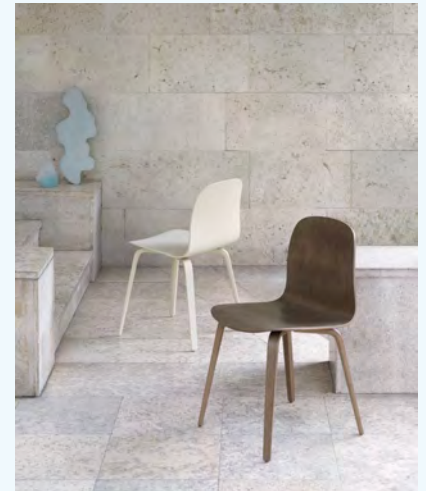

23% rabatt ska dras av på angivna priser

VISU CHAIR SERIES

"The idea for the Visu Chair Family was to create an elegantly simple interpretation of the archetypal plywood chair. I wanted for the design to have a subdued and timeless character that would add feelings of modern familiarity to any room together with a comfortable seat in form-pressed veneer. Designing the chair as a family that were all aesthetically linked yet could be used for different functions was a study in adapting a design to its surroundings and a process that lasted nearly two years. The Visu Chair Family is a new perspective on the traditional wooden chair, echoing the ideas of Scandinavian design together with a modern expression."

— Mika Tolvanen

Designed by	Mika Tolvanen
Environment	Indoor
Country of Production	Latvia
Assembly Required	No
Description	Bringing lightness into design, the Visu Series combines ergonomic and functional expressions with a quiet silhouette.
Material	Non-upholstered Oak version: Form-pressed veneer shell in water-based lacquer. Non-upholstered colored versions: Shell in form-pressed veneer shell in water-based lacquer. Upholstered version: Shell is made in form-pressed veneer with foam and fully upholstered with textile or leather. Wood Base is form-pressed in veneer with a water-based lacquer. Sled Base in powder coated steel. Swivel Base in die casted aluminum. Swivel foot is casted in one piece. Option of pre-mounted felt glides upon request for orders above 50 chairs.
Cleaning & Care	Clean on a regular basis using a damp and clean cloth. Remove stains using a mild mixture of water and detergent. Avoid contact with sharp objects as these can leave scratches in the wood and lacquer. For textile upholstery versions, please find specific cleaning instructions for your chosen textile at kvadrat.dk. For leather versions, clean leather with a dry cloth regularly. Treat the leather when needed using only special leather treatment products.
Made-To-Order	Visu Chair w. Tube Base and Visu Chair w. Sled Base including Linking Device is only available as made-to-order. The Linking Device can only be mounted by the supplier and therefore must be purchased as a spare part in combination with a chair.