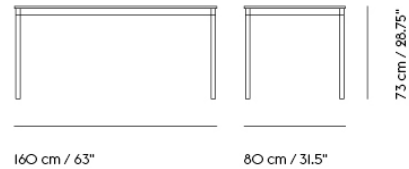

23% rabatt ska dras av på angivna priser

BASE TABLE / 160 X 80 CM / 63 X 31.5 "

Shipper Colli	2
Gross Weight (kg)	25.4
Net Weight (kg)	20.14
Base color options	White, Black
Warranty Period	10 years

Item No.	Color	Contract Price	Lead Time
Made-To-Order			
64008	Black Laminate/Plywood/Black	SEK 11.605,70	6 weeks
64007	Black Laminate/Plywood/White	SEK 11.605,70	6 weeks
64006	White Laminate/Plywood/Black	SEK 11.605,70	6 weeks
64005	White Laminate/Plywood/White	SEK 11.605,70	6 weeks
64016	Black Nanolaminat/Plywood/Black	SEK 14.615,70	6 weeks
64015	Black Nanolaminat/Plywood/White	SEK 14.615,70	6 weeks
64014	White Nanolaminat/Plywood/Black	SEK 14.615,70	6 weeks
64013	White Nanolaminat/Plywood/White	SEK 14.615,70	6 weeks
64789	Lacquered Oak Veneer/Plywood/Black	SEK 13.325,70	6 weeks
64788	Lacquered Oak Veneer/Plywood/White	SEK 13.325,70	6 weeks
64010	Black Linoleum/Plywood/Black	SEK 12.465,70	6 weeks
64009	Black Linoleum/Plywood/White	SEK 12.465,70	6 weeks