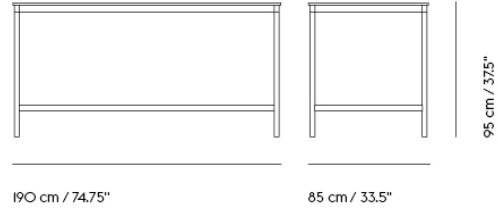

23% rabatt ska dras av på angivna priser

BASE HIGH TABLE / 190 X 85 H: 95 CM /
74.8 X 33.5 H: 37.4"

Shipper Colli	2
Gross Weight (kg)	46
Net Weight (kg)	39.25
Base color options	White, Black
Warranty Period	10 years

Item No.	Color	Contract Price	Lead Time
Ready-To-Ship			
62046	White Laminate/Plywood/Black	SEK 17.625,70	-
62045	White Laminate/Plywood/White	SEK 17.625,70	-
64775	Lacquered Oak Veneer/Plywood/Black	SEK 20.205,70	-
64774	Lacquered Oak Veneer/Plywood/White	SEK 20.205,70	-
62050	Black Linoleum/Plywood/Black	SEK 19.345,70	-
62049	Black Linoleum/Plywood/White	SEK 19.345,70	-
Made-To-Order			
62048	Black Laminate/Plywood/Black	SEK 17.625,70	8 weeks
62047	Black Laminate/Plywood/White	SEK 17.625,70	8 weeks
62056	Black Nanolaminat/Plywood/Black	SEK 21.495,70	8 weeks
62055	Black Nanolaminat/Plywood/White	SEK 21.495,70	8 weeks
62054	White Nanolaminat/Plywood/Black	SEK 21.495,70	8 weeks
62053	White Nanolaminat/Plywood/White	SEK 21.495,70	8 weeks