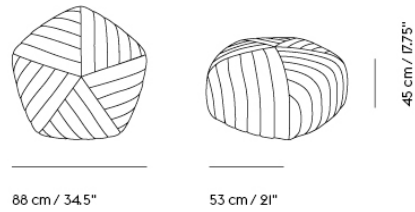

23% rabatt ska dras av på angivna priser

FIVE POUF / LARGE

Shipper Colli	1
Gross Weight (kg)	22
Net Weight (kg)	18.8
Warranty Period	10 years

Item No.	Color	Contract Price	Lead Time
Ready-To-Ship			
97048-123	Remix I23 ***	SEK 9.885,70	-
97048-183	Remix I83 ***	SEK 9.885,70	-
97022-205	Steelcut Trio 205 ***	SEK 11.605,70	-
Made-To-Order			
97048	Remix - All Colors	SEK 9.885,70	6 weeks
97023	Canvas - All Colors	SEK 11.605,70	6 weeks
97047	Fiord - All Colors	SEK 11.605,70	6 weeks
76305	Re-wool - All Colors	SEK 11.605,70	6 weeks
76301	Sabi - All Colors	SEK 11.605,70	6 weeks
97021	Steelcut - All Colors	SEK 11.605,70	6 weeks
97022	Steelcut Trio - All Colors	SEK 11.605,70	6 weeks
66660	Beck - All Colors	SEK 14.185,70	6 weeks
76309	Clay - All Colors	SEK 14.185,70	6 weeks
97026	Divina - All Colors	SEK 14.185,70	6 weeks
97025	Divina MD - All Colors	SEK 14.185,70	6 weeks
97027	Divina Melange - All Colors	SEK 14.185,70	6 weeks
76313	Ecriture - All Colors	SEK 14.185,70	6 weeks
97686	Hearth - All Colors	SEK 14.185,70	6 weeks
97049	Planum - All Colors	SEK 14.185,70	6 weeks
97300	Twill Weave - All Colors	SEK 14.185,70	6 weeks