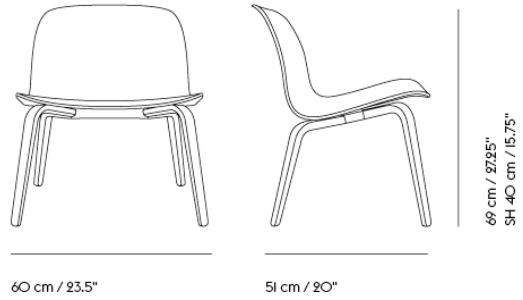

23% rabatt ska dras av på angivna priser

VISU LOUNGE CHAIR WOOD BASE

Shipper Colli	1
Gross Weight (kg)	11.5
Net Weight (kg)	9.224
Base color options	Black, Dusty Green, Grey or Oak
Warranty Period	5 years

Item No.	Color	Contract Price	Lead Time
Ready-To-Ship			
32582	Black/Black	SEK 4.295,70	-
32584	Dusty Green/Dusty Green	SEK 4.295,70	-
32583	Grey/Grey	SEK 4.295,70	-
32581	Oak/Oak	SEK 4.295,70	-
21647-OAK_991	Fiord 991/Oak ***	SEK 6.578,10	-
21646-GREY_108	Re-wool 108/ Grey ***	SEK 6.578,10	-
Made-To-Order			
21674	Remix - All Colors	SEK 5.890,10	7 weeks
21681	Canvas - All Colors	SEK 6.578,10	7 weeks
21680	Clara - All Colors	SEK 6.578,10	7 weeks
70380	Colline - All Colors	SEK 6.578,10	7 weeks
21647	Fiord - All Colors	SEK 6.578,10	7 weeks
21646	Re-wool - All Colors	SEK 6.578,10	7 weeks
70379	Sabi - All Colors	SEK 6.578,10	7 weeks
21648	Steelcut - All Colors	SEK 6.578,10	7 weeks
21649	Steelcut Trio - All Colors	SEK 6.578,10	7 weeks
21673	Hallingdal - All Colors	SEK 7.047,70	7 weeks
21645	Balder - All Colors	SEK 7.305,70	7 weeks
18807	Beck - All Colors	SEK 7.305,70	7 weeks
69142	Clay - All Colors	SEK 7.305,70	7 weeks
21672	Divina - All Colors	SEK 7.305,70	7 weeks