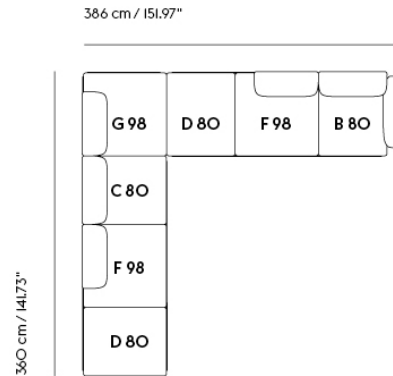

23% rabatt ska dras av på angivna priser

IN SITU MODULAR SOFA / CORNER - CONFIGURATION 9

Shipper Colli	12
Gross Weight (kg)	282.3
Net Weight (kg)	219.03
Warranty Period	10 years

Item No.	Color	Contract Price	Lead Time
Ready-To-Ship			
41929	Frame and Module - Clay 12/Black	SEK 95,025,70	-
99840	Frame and Module - Ecriture 240/Black	SEK 95,025,70	-
Extras			
83061	Leather care set for Refine Leather	SEK 172,00	-