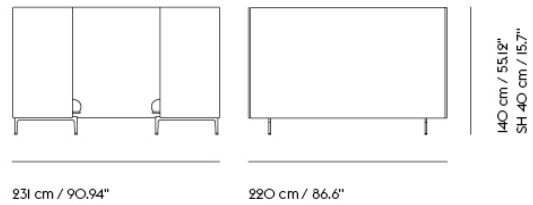

23% rabatt ska dras av på angivna priser

OUTLINE HIGHBACK CABIN 120 / 3-SEATER - POLISHED ALUMINUM BASE

Shipper Colli	3
Gross Weight (kg)	92
Net Weight (kg)	65.5
Warranty Period	10 years

Item No.	Color	Contract Price	Lead Time
Made-To-Order			
80879	Remix - All Colors	SEK 92.445,70	6 weeks
80951	Canvas - All Colors	SEK 105.775,70	6 weeks
80915	Clara - All Colors	SEK 105.775,70	6 weeks
81253	Colline - All Colors	SEK 105.775,70	6 weeks
80663	Fiord - All Colors	SEK 105.775,70	6 weeks
80771	Steelcut - All Colors	SEK 105.775,70	6 weeks
80735	Steelcut Trio - All Colors	SEK 105.775,70	6 weeks
80807	Hallingdal - All Colors	SEK 112.225,70	6 weeks
80591	Balder - All Colors	SEK 114.375,70	6 weeks
85665	Beck - All Colors	SEK 114.375,70	6 weeks
81203	Clay - All Colors	SEK 114.375,70	6 weeks
80987	Divina - All Colors	SEK 114.375,70	6 weeks
81023	Divina MD - All Colors	SEK 114.375,70	6 weeks
81059	Divina Melange - All Colors	SEK 114.375,70	6 weeks
76173	Ecriture - All Colors	SEK 114.375,70	6 weeks
97661	Hearth - All Colors	SEK 114.375,70	6 weeks
81271	Planum - All Colors	SEK 114.375,70	6 weeks
80627	Twill Weave - All Colors	SEK 114.375,70	6 weeks
81167	Vidar - All Colors	SEK 114.375,70	6 weeks
Extras			
83061	Leather care set for Refine Leather	SEK 172,00	-