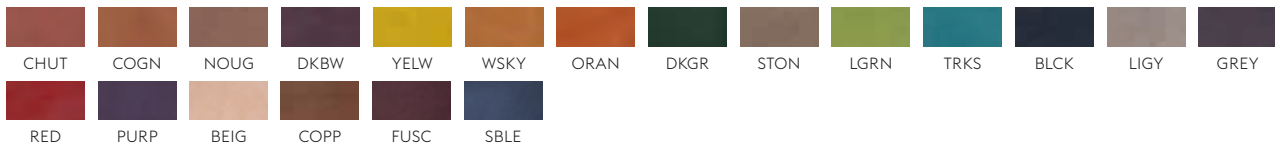

REFINE LEATHER

Aniline Leather.
Raw material: Grain leather from European raw hides. The leather is dyed through, chrome tanned and produced without the use of PCP and CFC which can be damaging to the environment.