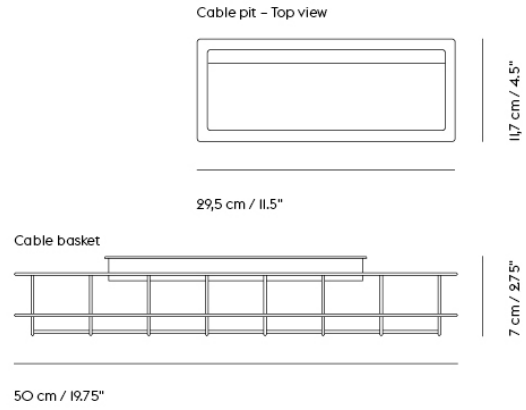

23% rabatt ska dras av på angivna priser

CABLE MANAGEMENT SOLUTION

Shipper Colli	1
Gross Weight (kg)	0.58714
Net Weight (kg)	0.58714
Warranty Period	5 years

Item No.	Color	Contract Price	Lead Time
Ready-To-Ship			
12202	Aluminum ***	SEK 2.317,70	-
12201	Black ***	SEK 2.317,70	-