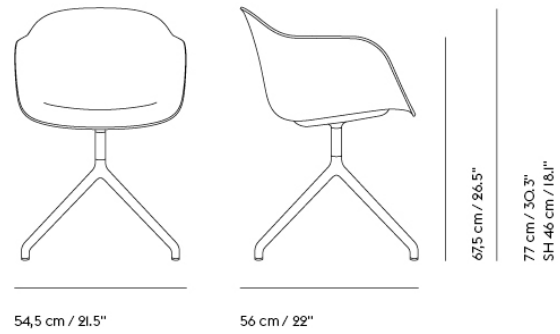

23% rabatt ska dras av på angivna priser

FIBER ARMCHAIR / SWIVEL BASE - FRONT UPHOLSTERY

Shipper Colli	1
Gross Weight (kg)	11.9
Net Weight (kg)	7
Base color options	Anthracite Black, White, Grey, Dusty Green or Polished Aluminum.
Shell Color Options	Black, Dusty Green, Grey, Natural White or Ochre
Warranty Period	10 years

Item No.	Color	Contract Price	Lead Time
Made-To-Order			
29276	Remix - Matching Shell/Base	SEK 5.890,10	4 weeks
29277	Remix - Ochre Shell/Base	SEK 5.890,10	4 weeks
29292	Canvas - Matching Shell/Base	SEK 6.703,70	4 weeks
29293	Canvas - Ochre Shell/Base	SEK 6.703,70	4 weeks
29290	Clara - Matching Shell/Base	SEK 6.703,70	4 weeks
29291	Clara - Ochre Shell/Base	SEK 6.703,70	4 weeks
59578	Fiord - Matching Shell/Base	SEK 6.703,70	4 weeks
59579	Fiord - Ochre Shell/Base	SEK 6.703,70	4 weeks
55073	Hero - Matching Shell/Base	SEK 6.703,70	4 weeks
55074	Hero - Ochre Shell/Base	SEK 6.703,70	4 weeks
19693	Re-wool - Matching Shell/Base	SEK 6.703,70	4 weeks
19694	Re-wool - Ochre Shell/Base	SEK 6.703,70	4 weeks
19581	Sabi - Matching Shell/Base	SEK 6.703,70	4 weeks
19582	Sabi - Ochre Shell/Base	SEK 6.703,70	4 weeks
29278	Steelcut - Matching Shell/Base	SEK 6.703,70	4 weeks
29279	Steelcut - Ochre Shell/Base	SEK 6.703,70	4 weeks
29280	Steelcut Trio - Matching Shell/Base	SEK 6.703,70	4 weeks
29281	Steelcut Trio - Ochre Shell/Base	SEK 6.703,70	4 weeks
29282	Hallingdal - Matching Shell/Base	SEK 7.391,70	4 weeks
29283	Hallingdal - Ochre Shell/Base	SEK 7.391,70	4 weeks
55190	Balder - Matching Shell/Base	SEK 7.524,10	4 weeks