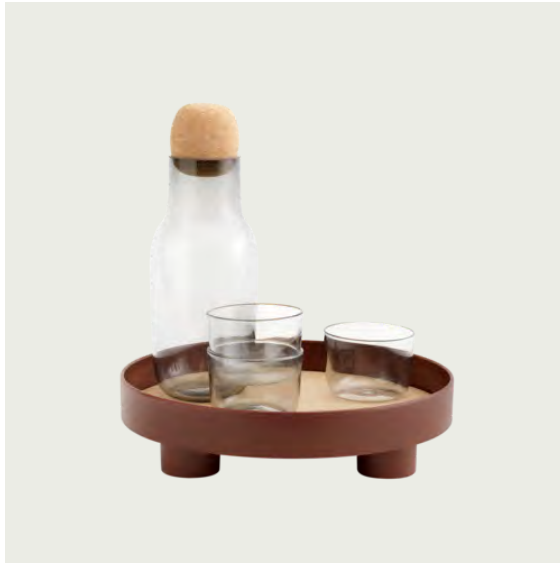

23% rabatt ska dras av på angivna priser

PLATFORM TRAY

Shipper Colli	1
Gross Weight (kg)	0.9
Net Weight (kg)	0.65
Warranty Period	5 years

Item No.	Color	Contract Price	Lead Time
Ready-To-Ship			
29014	Blue-Grey	SEK 520,30	-
29013	Dark Green	SEK 520,30	-
29012	Dark Red	SEK 520,30	-
29011	Grey	SEK 520,30	-