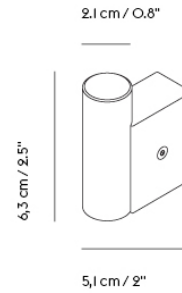

23% rabatt ska dras av på angivna priser

ATTACH COAT HOOK SET OF 2

Shipper Colli 1
Gross Weight (kg) 0.24
Net Weight (kg) 0.2
Warranty Period 5 years

Item No.	Color	Contract Price	Lead Time
Ready-To-Ship			
12351	Oak/Aluminum - Set of 2	SEK 425,70	-
12350	Oak/Black - Set of 2	SEK 425,70	-
12355	Oak/Burnt Orange - Set of 2	SEK 425,70	-
12352	Oak/Dark Green - Set of 2	SEK 425,70	-
12354	Oak/Pale Blue - Set of 2	SEK 425,70	-