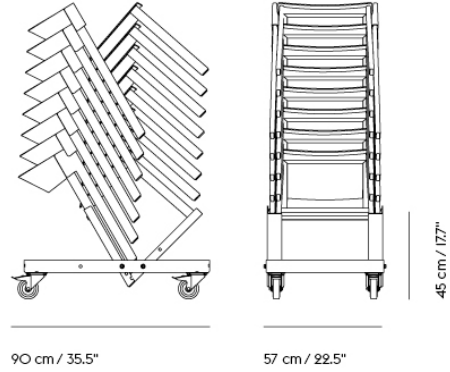

23% rabatt ska dras av på angivna priser

COVER AND VISU CHAIR TRANSPORT TROLLEY

Shipper Colli	1
Gross Weight (kg)	22
Net Weight (kg)	21.5
Please note	This transport trolley can be used for Visu Chair Tube Base, Visu Chair Sled Base and Cover Side Chair.
Stacking information	Stacking on Trolley: Without upholstery: 17. With upholstery: 15. With linking device: 15 Stacking on floor: Without upholstery: 15. With upholstery: 10. With linking device: 8. Cover Side Chair: 4 on floor and 10 on trolley.
Warranty Period	5 years

Item No.	Color	Contract Price	Lead Time
Ready-To-Ship			
99009	Black	SEK 6.234,10	-