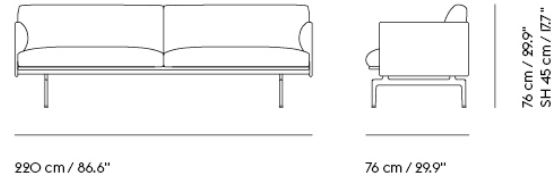

23% rabatt ska dras av på angivna priser

OUTLINE STUDIO SOFA / 220 CM / 86.6" -
BLACK BASE - SH: 45 CM / 17.7"

Shipper Colli	1
Gross Weight (kg)	83
Net Weight (kg)	66
Warranty Period	10 years

Item No.	Color	Contract Price	Lead Time
Made-To-Order			
73525	Remix - All Colors	SEK 28.375,70	6 weeks
73527	Canvas - All Colors	SEK 33.535,70	6 weeks
73526	Clara - All Colors	SEK 33.535,70	6 weeks
91424	Colline - All Colors	SEK 33.535,70	6 weeks
73519	Fiord - All Colors	SEK 33.535,70	6 weeks
73522	Steelcut - All Colors	SEK 33.535,70	6 weeks
73521	Steelcut Trio - All Colors	SEK 33.535,70	6 weeks
73523	Hallingdal - All Colors	SEK 35.255,70	6 weeks
73538	Balder - All Colors	SEK 36.975,70	6 weeks
85768	Beck - All Colors	SEK 36.975,70	6 weeks
68374	Clay - All Colors	SEK 36.975,70	6 weeks
73528	Divina - All Colors	SEK 36.975,70	6 weeks
73529	Divina MD - All Colors	SEK 36.975,70	6 weeks
73530	Divina Melange - All Colors	SEK 36.975,70	6 weeks
76286	Ecriture - All Colors	SEK 36.975,70	6 weeks
97598	Hearth - All Colors	SEK 36.975,70	6 weeks
91555	Planum - All Colors	SEK 36.975,70	6 weeks
73539	Twill Weave - All Colors	SEK 36.975,70	6 weeks
73537	Vidar - All Colors	SEK 36.975,70	6 weeks
Extras			
83061	Leather care set for Refine Leather	SEK 172,00	-