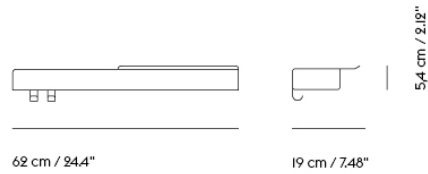

23% rabatt ska dras av på angivna priser

FOLDED SHELVES / PLATFORM / 62 X 5,4
CM / 24.4 X 2"

Shipper Colli	1
Gross Weight (kg)	3.1
Net Weight (kg)	2.3
Warranty Period	5 years

Item No.	Color	Contract Price	Lead Time
Ready-To-Ship			
24044	Black	SEK 1.629,70	-
24048	Blue-Grey	SEK 1.629,70	-
24047	Burnt Orange	SEK 1.629,70	-
24049	Deep Red	SEK 1.629,70	-
24045	Grey	SEK 1.629,70	-
24046	Olive	SEK 1.629,70	-