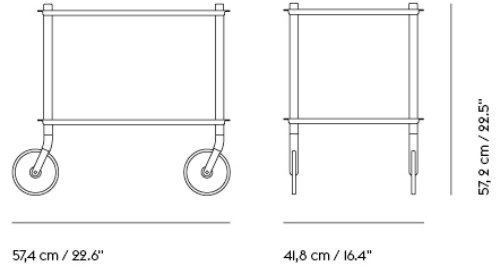

23% rabatt ska dras av på angivna priser

FLOW TROLLEY / 2-LAYER

Shipper Colli	1
Gross Weight (kg)	15.2
Net Weight (kg)	12.7
Warranty Period	5 years

Item No.	Color	Contract Price	Lead Time
Ready-To-Ship			
98337	Blue-Grey	SEK 3.435,70	-
98336	Grey	SEK 3.435,70	-