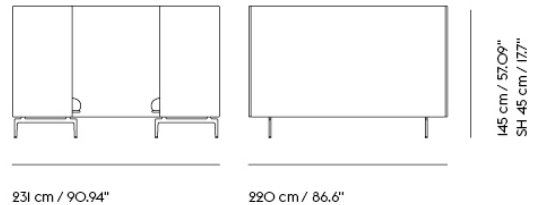

23% rabatt ska dras av på angivna priser

OUTLINE HIGHBACK CABIN 120 / 3-SEATER - BLACK BASE - SH: 45 CM / 17.7"

Shipper Colli	3
Gross Weight (kg)	92
Net Weight (kg)	65.5
Warranty Period	10 years

Item No.	Color	Contract Price	Lead Time
Made-To-Order			
80889	Remix - All Colors	SEK 89.005,70	6 weeks
80961	Canvas - All Colors	SEK 102.335,70	6 weeks
80925	Clara - All Colors	SEK 102.335,70	6 weeks
81259	Colline - All Colors	SEK 102.335,70	6 weeks
80673	Fiord - All Colors	SEK 102.335,70	6 weeks
80781	Steelcut - All Colors	SEK 102.335,70	6 weeks
80745	Steelcut Trio - All Colors	SEK 102.335,70	6 weeks
80817	Hallingdal - All Colors	SEK 108.785,70	6 weeks
80601	Balder - All Colors	SEK 110.935,70	6 weeks
85671	Beck - All Colors	SEK 110.935,70	6 weeks
81213	Clay - All Colors	SEK 110.935,70	6 weeks
80997	Divina - All Colors	SEK 110.935,70	6 weeks
81033	Divina MD - All Colors	SEK 110.935,70	6 weeks
81069	Divina Melange - All Colors	SEK 110.935,70	6 weeks
76179	Ecriture - All Colors	SEK 110.935,70	6 weeks
97671	Hearth - All Colors	SEK 110.935,70	6 weeks
81277	Planum - All Colors	SEK 110.935,70	6 weeks
80637	Twill Weave - All Colors	SEK 110.935,70	6 weeks
81177	Vidar - All Colors	SEK 110.935,70	6 weeks
Extras			
83061	Leather care set for Refine Leather	SEK 172,00	-