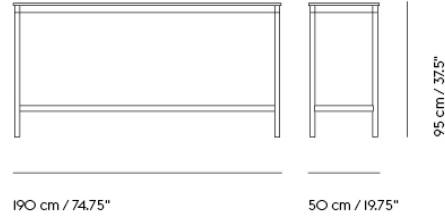

23% rabatt ska dras av på angivna priser

BASE HIGH TABLE / 190 X 50 H: 95 CM /
74.8 X 19.7 H: 37.4"

Shipper Colli	2
Gross Weight (kg)	38
Net Weight (kg)	33.2
Base color options	White, Black
Warranty Period	10 years

Item No.	Color	Contract Price	Lead Time
Ready-To-Ship			
62006	White Laminate/Plywood/Black	SEK 17.625,70	-
62005	White Laminate/Plywood/White	SEK 17.625,70	-
64771	Lacquered Oak Veneer/Plywood/Black	SEK 21.495,70	-
64770	Lacquered Oak Veneer/Plywood/White	SEK 21.495,70	-
62010	Black Linoleum/Plywood/Black	SEK 19.345,70	-
62009	Black Linoleum/Plywood/White	SEK 19.345,70	-
Made-To-Order			
62008	Black Laminate/Plywood/Black	SEK 17.625,70	8 weeks
62007	Black Laminate/Plywood/White	SEK 17.625,70	8 weeks
62016	Black Nanolaminate/Plywood/Black	SEK 22.785,70	8 weeks
62015	Black Nanolaminate/Plywood/White	SEK 22.785,70	8 weeks
62014	White Nanolaminate/Plywood/Black	SEK 22.785,70	8 weeks
62013	White Nanolaminate/Plywood/White	SEK 22.785,70	8 weeks