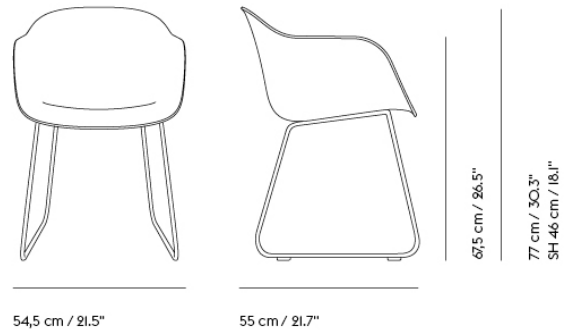

23% rabatt ska dras av på angivna priser

FIBER ARMCHAIR / SLED BASE - FRONT UPHOLSTERY

Shipper Colli	1
Gross Weight (kg)	10.3
Net Weight (kg)	7.7
Base color options	Anthracite Black, Grey, Dusty Green or White
Shell Color Options	Black, Dusty Green, Grey, Natural White or Ochre
Warranty Period	10 years

Item No.	Color	Contract Price	Lead Time
Made-To-Order			
29132	Remix - Matching Shell/Base	SEK 4.858,10	4 weeks
29133	Remix - Ochre Shell/Base	SEK 4.858,10	4 weeks
29148	Canvas - Matching Shell/Base	SEK 5.671,70	4 weeks
29149	Canvas - Ochre Shell/Base	SEK 5.671,70	4 weeks
29146	Clara - Matching Shell/Base	SEK 5.671,70	4 weeks
29147	Clara - Ochre Shell/Base	SEK 5.671,70	4 weeks
59572	Fiord - Matching Shell/Base	SEK 5.671,70	4 weeks
59573	Fiord - Ochre Shell/Base	SEK 5.671,70	4 weeks
55064	Hero - Matching Shell/Base	SEK 5.671,70	4 weeks
55065	Hero - Ochre Shell/Base	SEK 5.671,70	4 weeks
19687	Re-wool - Matching Shell/Base	SEK 5.671,70	4 weeks
19688	Re-wool - Ochre Shell/Base	SEK 5.671,70	4 weeks
19575	Sabi - Matching Shell/Base	SEK 5.671,70	4 weeks
19576	Sabi - Ochre Shell/Base	SEK 5.671,70	4 weeks
29134	Steelcut - Matching Shell/Base	SEK 5.671,70	4 weeks
29135	Steelcut - Ochre Shell/Base	SEK 5.671,70	4 weeks
29136	Steelcut Trio - Matching Shell/Base	SEK 5.671,70	4 weeks
29137	Steelcut Trio - Ochre Shell/Base	SEK 5.671,70	4 weeks
29138	Hallingdal - Matching Shell/Base	SEK 6.359,70	4 weeks
29139	Hallingdal - Ochre Shell/Base	SEK 6.359,70	4 weeks
55181	Balder - Matching Shell/Base	SEK 6.492,10	4 weeks