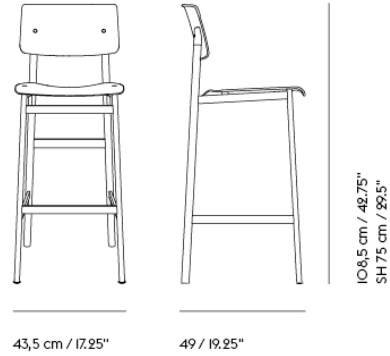

23% rabatt ska dras av på angivna priser

LOFT BAR STOOL 75 CM / 29.5"

Shipper Colli	1
Gross Weight (kg)	12.05
Net Weight (kg)	8.5
Base color options	Black, Deep Red, Dusty Green or Grey
Warranty Period	10 years

Item No.	Color	Contract Price	Lead Time
Ready-To-Ship			
30245	Black/Black	SEK 4.514,10	-
30241	Oak/Black	SEK 4.514,10	-
30261	Oak/Deep Red	SEK 4.514,10	-
30244	Oak/Dusty Green	SEK 4.514,10	-
30262	Oak/Grey	SEK 4.514,10	-
30268	Stained Dark Brown/Black	SEK 4.514,10	-
Made-To-Order			
30263	Stained Dark Brown/Grey	SEK 4.514,10	>MOQ: 4 7 weeks
40405	Remix - Black/Black	SEK 5.890,10	>MOQ: 4 7 weeks
40406	Remix - Black/Dark Stained Brown	SEK 5.890,10	>MOQ: 4 7 weeks
40401	Remix - Black/Oak	SEK 5.890,10	>MOQ: 4 7 weeks
34596	Remix - Deep Red/Oak	SEK 5.890,10	>MOQ: 4 7 weeks
40404	Remix - Dusty Green/Oak	SEK 5.890,10	>MOQ: 4 7 weeks
34486	Remix - Grey/Oak	SEK 5.890,10	>MOQ: 4 7 weeks
34694	Remix - Grey/Stained Dark Brown	SEK 5.890,10	>MOQ: 4 7 weeks
40485	Canvas - Black/Black	SEK 6.148,10	>MOQ: 4 7 weeks
40486	Canvas - Black/Dark Stained Brown	SEK 6.148,10	>MOQ: 4 7 weeks
40481	Canvas - Black/Oak	SEK 6.148,10	>MOQ: 4 7 weeks
34604	Canvas - Deep Red/Oak	SEK 6.148,10	>MOQ: 4 7 weeks
40484	Canvas - Dusty Green/Oak	SEK 6.148,10	>MOQ: 4 7 weeks
34494	Canvas - Grey/Oak	SEK 6.148,10	>MOQ: 4 7 weeks