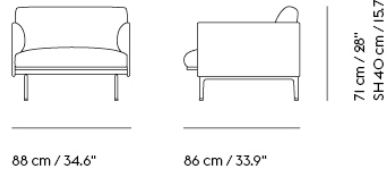

23% rabatt ska dras av på angivna priser

OUTLINE CHAIR / BLACK BASE

Shipper Colli	1
Gross Weight (kg)	35
Net Weight (kg)	30
Warranty Period	10 years

Item No.	Color	Contract Price	Lead Time
Ready-To-Ship			
27058-163	Remix 163/Black	SEK 19.775,70	-
68332-12	Clay 12/Black	SEK 24.075,70	-
Made-To-Order			
27058	Remix - All Colors	SEK 19.775,70	6 weeks
27060	Canvas - All Colors	SEK 22.355,70	6 weeks
27059	Clara - All Colors	SEK 22.355,70	6 weeks
91328	Colline - All Colors	SEK 22.355,70	6 weeks
27052	Fiord - All Colors	SEK 22.355,70	6 weeks
27055	Steelcut - All Colors	SEK 22.355,70	6 weeks
27054	Steelcut Trio - All Colors	SEK 22.355,70	6 weeks
27056	Hallingdal - All Colors	SEK 23.215,70	6 weeks
27071	Balder - All Colors	SEK 24.075,70	6 weeks
87588	Beck - All Colors	SEK 24.075,70	6 weeks
68332	Clay - All Colors	SEK 24.075,70	6 weeks
27061	Divina - All Colors	SEK 24.075,70	6 weeks
27062	Divina MD - All Colors	SEK 24.075,70	6 weeks
27063	Divina Melange - All Colors	SEK 24.075,70	6 weeks
76190	Ecriture - All Colors	SEK 24.075,70	6 weeks
97506	Hearth - All Colors	SEK 24.075,70	6 weeks
91459	Planum - All Colors	SEK 24.075,70	6 weeks
27072	Twill Weave - All Colors	SEK 24.075,70	6 weeks