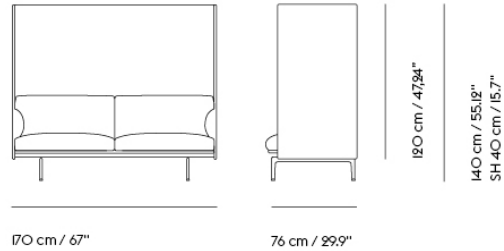

23% rabatt ska dras av på angivna priser

OUTLINE HIGHBACK SOFA 120 / 2-SEATER - BLACK BASE

Shipper Colli	1
Gross Weight (kg)	54
Net Weight (kg)	38
Additional Information	Please note that the highback height for this product is 120 cm / 47.2"
Warranty Period	10 years

Item No.	Color	Contract Price	Lead Time
Made-To-Order			
75334	Remix - All Colors	SEK 37,835,70	6 weeks
75414	Canvas - All Colors	SEK 42,995,70	6 weeks
75374	Clara - All Colors	SEK 42,995,70	6 weeks
75754	Colline - All Colors	SEK 42,995,70	6 weeks
75094	Fiord - All Colors	SEK 42,995,70	6 weeks
75214	Steelcut - All Colors	SEK 42,995,70	6 weeks
75174	Steelcut Trio - All Colors	SEK 42,995,70	6 weeks
75254	Hallingdal - All Colors	SEK 45,145,70	6 weeks
75014	Balder - All Colors	SEK 46,435,70	6 weeks
85600	Beck - All Colors	SEK 46,435,70	6 weeks
75694	Clay - All Colors	SEK 46,435,70	6 weeks
75454	Divina - All Colors	SEK 46,435,70	6 weeks
75494	Divina MD - All Colors	SEK 46,435,70	6 weeks
75534	Divina Melange - All Colors	SEK 46,435,70	6 weeks
76108	Ecriture - All Colors	SEK 46,435,70	6 weeks
97610	Hearth - All Colors	SEK 46,435,70	6 weeks
75774	Planum - All Colors	SEK 46,435,70	6 weeks
75054	Twill Weave - All Colors	SEK 46,435,70	6 weeks
75654	Vidar - All Colors	SEK 46,435,70	6 weeks

Extras

83061	Leather care set for Refine Leather	SEK 172,00	-