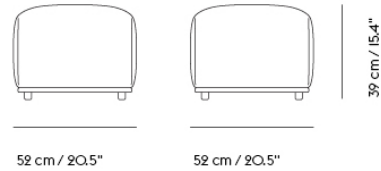

23% rabatt ska dras av på angivna priser

ECHO POUF / 52 X 52 CM / 20.5 X 20.5"

Shipper Colli	1
Gross Weight (kg)	18
Net Weight (kg)	12
Warranty Period	10 years

Item No.	Color	Contract Price	Lead Time
Made-To-Order			
66031	Remix - All Colors	SEK 5.327,70	6 weeks
66038	Canvas - All Colors	SEK 6.359,70	6 weeks
66037	Clara - All Colors	SEK 6.359,70	6 weeks
66301	Colline - All Colors	SEK 6.359,70	6 weeks
66033	Fiord - All Colors	SEK 6.359,70	6 weeks
66035	Steelcut - All Colors	SEK 6.359,70	6 weeks
66034	Steelcut Trio - All Colors	SEK 6.359,70	6 weeks
66039	Hallingdal - All Colors	SEK 6.578,10	6 weeks
66501	Beck - All Colors	SEK 6.703,70	6 weeks
66311	Clay - All Colors	SEK 6.703,70	6 weeks
66040	Divina - All Colors	SEK 6.703,70	6 weeks
66041	Divina MD - All Colors	SEK 6.703,70	6 weeks
66042	Divina Melange - All Colors	SEK 6.703,70	6 weeks
76053	Ecriture - All Colors	SEK 6.703,70	6 weeks
66807	Hearth - All Colors	SEK 6.703,70	6 weeks
76299	Planum - All Colors	SEK 6.703,70	6 weeks
66321	Twill Weave - All Colors	SEK 6.703,70	6 weeks
66043	Vidar - All Colors	SEK 6.703,70	6 weeks
COM/COL & Specials			
66048	COM - Textile	SEK 6.359,70	6-12 weeks
66050	COM - Imitation Leather	SEK 6.578,10	6-12 weeks