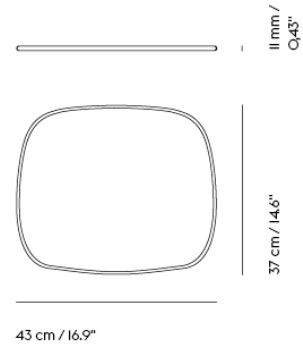

23% rabatt ska dras av på angivna priser

FIBER CHAIR SEAT PAD

Shipper Colli	1
Gross Weight (kg)	0.35
Net Weight (kg)	0.25
Warranty Period	5 years

Item No.	Color	Contract Price	Lead Time
Ready-To-Ship			
56000-133	Remix I33	SEK 571,90	-