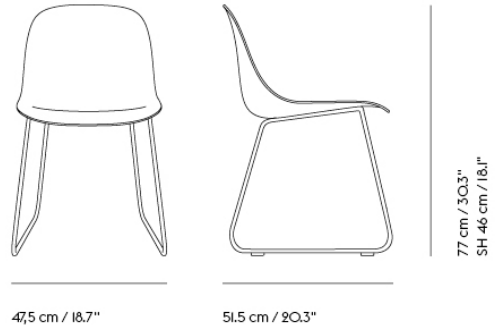

23% rabatt ska dras av på angivna priser

FIBER SIDE CHAIR SLED BASE

Shipper Colli	1
Gross Weight (kg)	9
Net Weight (kg)	7.4
Base color options	Anthracite Black, Dusty Green, Grey or White
Warranty Period	10 years

Item No.	Color	Contract Price	Lead Time
Made-To-Order			
58929	Black/Anthracite Black (Recycled Plastic)	SEK 2.450,10	3 weeks
59031	Dusty Green/Dusty Green (Recycled Plastic)	SEK 2.450,10	3 weeks
58930	Grey/Grey (Recycled Plastic)	SEK 2.450,10	3 weeks
58931	Natural White/White (Recycled Plastic)	SEK 2.450,10	3 weeks
59032	Ochre/Anthracite Black (Recycled Plastic)	SEK 2.450,10	3 weeks
24157	Remix - All Colors	SEK 4.381,70	4 weeks
24165	Canvas - All Colors	SEK 5.202,10	4 weeks
24164	Clara - All Colors	SEK 5.202,10	4 weeks
24173	Fiord - All Colors	SEK 5.202,10	4 weeks
55044	Hero - All Colors	SEK 5.202,10	4 weeks
19679	Re-wool - All Colors	SEK 5.202,10	4 weeks
19567	Sabi - All Colors	SEK 5.202,10	4 weeks
24158	Steelcut - All Colors	SEK 5.202,10	4 weeks
24159	Steelcut Trio - All Colors	SEK 5.202,10	4 weeks
24160	Hallingdal - All Colors	SEK 5.890,10	4 weeks
55161	Balder - All Colors	SEK 6.015,70	4 weeks
13688	Beck - All Colors	SEK 6.015,70	4 weeks
58021	Clay - All Colors	SEK 6.015,70	4 weeks
24161	Divina - All Colors	SEK 6.015,70	4 weeks
24166	Divina MD - All Colors	SEK 6.015,70	4 weeks
24167	Divina Melange - All Colors	SEK 6.015,70	4 weeks
59350	Ecriture - All Colors	SEK 6.015,70	4 weeks