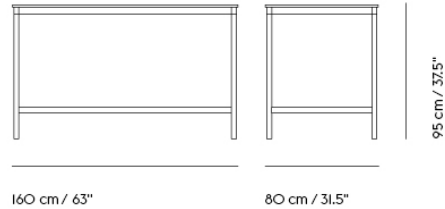

23% rabatt ska dras av på angivna priser

BASE HIGH TABLE / 160 X 80 H: 95 CM/
63 X 31.5 H: 37.4"

Shipper Colli	2
Gross Weight (kg)	35.4
Net Weight (kg)	29.67
Base color options	White, black
Warranty Period	10 years

Item No.	Color	Contract Price	Lead Time
Made-To-Order			
63028	Black Laminate/Plywood/Black	SEK 16.765,70	8 weeks
63027	Black Laminate/Plywood/White	SEK 16.765,70	8 weeks
63026	White Laminate/Plywood/Black	SEK 16.765,70	8 weeks
63025	White Laminate/Plywood/White	SEK 16.765,70	8 weeks
63036	Black Nanolaminate/Plywood/Black	SEK 20.205,70	8 weeks
63035	Black Nanolaminate/Plywood/White	SEK 20.205,70	8 weeks
63034	White Nanolaminate/Plywood/Black	SEK 20.205,70	8 weeks
63033	White Nanolaminate/Plywood/White	SEK 20.205,70	8 weeks
64783	Lacquered Oak Veneer/Plywood/Black	SEK 19.345,70	8 weeks
64782	Lacquered Oak Veneer/Plywood/White	SEK 19.345,70	8 weeks
63030	Black Linoleum/Plywood/Black	SEK 18.485,70	8 weeks
63029	Black Linoleum/Plywood/White	SEK 18.485,70	8 weeks