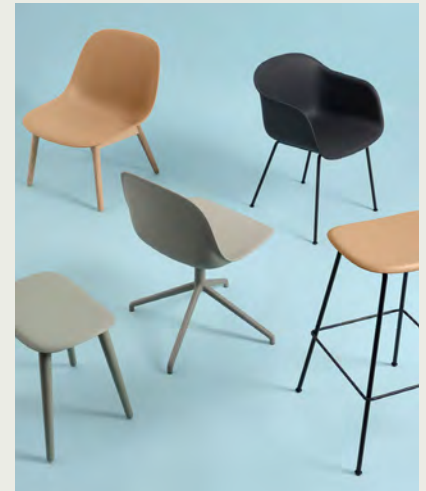

23% rabatt ska dras av på angivna priser

FIBER CHAIR SERIES

"One of the most difficult and noble disciplines is to design without eccentricity, creating simple, well-functioning and almost ordinary objects that nevertheless have strong identities. We designed the Fiber Chair Family to do just that through a clear sculptural language that refuses to compromise on comfort. It's a chair stripped of all unnecessary layers. The iconic form combines soft, embracing curves with an innovative wood fiber composite, giving the Fiber Chair Family a unique expression and tactile texture."

— Iskos-Berlin

Designed by	Iskos-Berlin
Environment	Indoor
Country of Production	Poland
Assembly Required	No
Description	The Fiber Chair brings a new perspective to the iconic shell chair through its innovative composite of 100% recycled plastic and wood fibers. The wood fibers blend into the surface for a matte finish, adding a soft, inviting touch. The Fiber Chair is designed with friendly, embracing curves that provide extensive comfort to its user while taking up little space in the room.
Material	Shell - Without Upholstery: 100% recycled plastic mixed with up to 25% FSC™-certified (FSC-CO28824) wood fibers. Due to the partly natural material of the shell, slight color variations can occur. Shell – Upholstered Variants: 100% recycled plastic mixed with up to 25% wood fibers. Shell can be upholstered with textile, imitation leather, or leather. Leather from selected premium leather suppliers. Shell – Front Upholstered Variants: 100% recycled plastic mixed with up to 25% wood fibers. Due to the partly natural material of the shell, slight color variations can occur. Shell can be front upholstered with textile, imitation leather or leather. Leather from selected premium leather suppliers. Base: Tube base in powder coated or chromed steel. Wood base in FSC™-certified (FSC-CO28824) oak with water-based lacquer. For Stained Dark Brown version only: Please note that slight color variations can occur due to the inherent characteristics of the material. Plastic glides. Swivel base in powder coated or polished aluminum. Plastic glides. Sled base in powder coated steel. A-base in chromed steel.