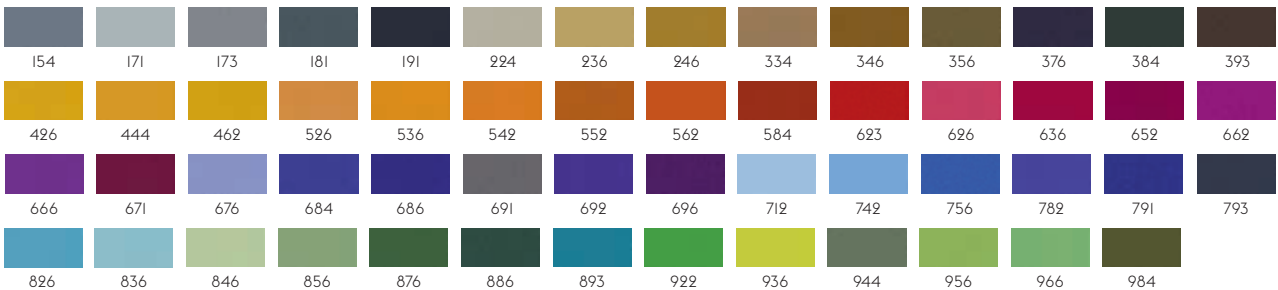

DIVINA BY KVADRAT

Designer: Finn Sködt.
Composition: 100% new wool.
Durability: 45.000 Martindale / Lightfastness 5-6.
Sustainability: Complies with both EU ecolabel "The Flower" and Greenguard Gold Certification.

106