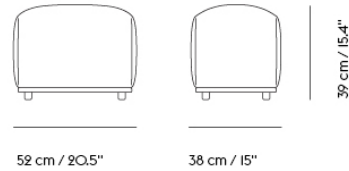

23% rabatt ska dras av på angivna priser

ECHO POUF / 38 X 52 CM / 15 X 20.5"

Shipper Colli	1
Gross Weight (kg)	15
Net Weight (kg)	9
Warranty Period	10 years

Item No.	Color	Contract Price	Lead Time
Made-To-Order			
66001	Remix - All Colors	SEK 4.858,10	6 weeks
66008	Canvas - All Colors	SEK 6.148,10	6 weeks
66007	Clara - All Colors	SEK 6.148,10	6 weeks
66300	Colline - All Colors	SEK 6.148,10	6 weeks
66003	Fiord - All Colors	SEK 6.148,10	6 weeks
66005	Steelcut - All Colors	SEK 6.148,10	6 weeks
66004	Steelcut Trio - All Colors	SEK 6.148,10	6 weeks
66009	Hallingdal - All Colors	SEK 6.492,10	6 weeks
66500	Beck - All Colors	SEK 6.578,10	6 weeks
66310	Clay - All Colors	SEK 6.578,10	6 weeks
66010	Divina - All Colors	SEK 6.578,10	6 weeks
66011	Divina MD - All Colors	SEK 6.578,10	6 weeks
66012	Divina Melange - All Colors	SEK 6.578,10	6 weeks
76052	Ecriture - All Colors	SEK 6.578,10	6 weeks
66806	Hearth - All Colors	SEK 6.578,10	6 weeks
76298	Planum - All Colors	SEK 6.578,10	6 weeks
66320	Twill Weave - All Colors	SEK 6.578,10	6 weeks
66013	Vidar - All Colors	SEK 6.578,10	6 weeks
COM/COL & Specials			
66018	COM - Textile	SEK 6.148,10	6-12 weeks
66020	COM - Imitation Leather	SEK 6.492,10	6-12 weeks