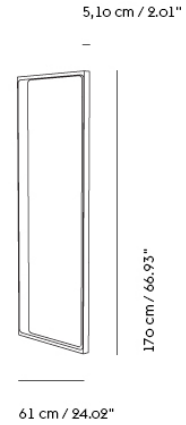

23% rabatt ska dras av på angivna priser

ARCED MIRROR / 170 X 61 CM / 66.9 X 24"

Shipper Colli	1
Gross Weight (kg)	24
Net Weight (kg)	19.5
Warranty period	5 years

Item No.	Color	Contract Price	Lead Time
Ready-To-Ship			
21994	Light Green	SEK 11.605,70	-
21995	Light Grey	SEK 11.605,70	-
21993	Light Lilac	SEK 11.605,70	-