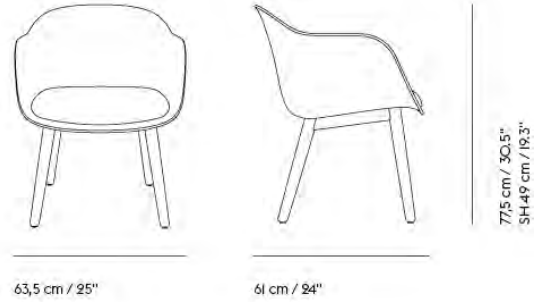

23% rabatt ska dras av på angivna priser

FIBER CONFERENCE ARMCHAIR WOOD BASE

Shipper Colli	1
Gross Weight (kg)	19.5
Net Weight (kg)	19.5
Base color options	Anthracite Black, Grey, Oak and Stained Dark Brown
Warranty Period	10 years

Item No.	Color	Contract Price	Lead Time
Ready-To-Ship			
59992-GREY_133	Remix I33/Grey	SEK 8.079,70	-
Made-To-Order			
59992	Remix - All Colors	SEK 8.079,70	4 weeks
59700	Canvas - All Colors	SEK 9.455,70	4 weeks
59699	Clara - All Colors	SEK 9.455,70	4 weeks
59720	Fiord - All Colors	SEK 9.455,70	4 weeks
59861	Hero - All Colors	SEK 9.455,70	4 weeks
59707	Re-wool - All Colors	SEK 9.455,70	4 weeks
59721	Sabi - All Colors	SEK 9.455,70	4 weeks
59697	Steelcut - All Colors	SEK 9.455,70	4 weeks
59698	Steelcut Trio - All Colors	SEK 9.455,70	4 weeks
59706	Balder - All Colors	SEK 10.315,70	4 weeks
13780	Beck - All Colors	SEK 10.315,70	4 weeks
59696	Clay - All Colors	SEK 10.315,70	4 weeks
59702	Divina - All Colors	SEK 10.315,70	4 weeks
59703	Divina MD - All Colors	SEK 10.315,70	4 weeks
59704	Divina Melange - All Colors	SEK 10.315,70	4 weeks
59718	Ecriture - All Colors	SEK 10.315,70	4 weeks
59701	Hallingdal - All Colors	SEK 10.315,70	4 weeks
14538	Hearth - All Colors	SEK 10.315,70	4 weeks
59722	Planum - All Colors	SEK 10.315,70	4 weeks