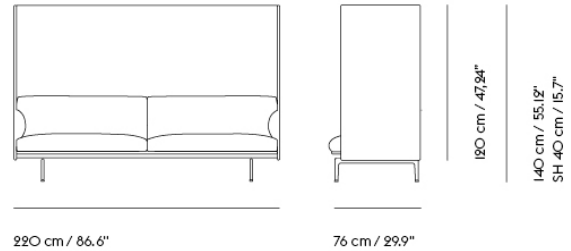

23% rabatt ska dras av på angivna priser

OUTLINE HIGHBACK SOFA 120 / 3-SEATER - POLISHED ALUMINUM BASE

Shipper Colli	1
Gross Weight (kg)	63
Net Weight (kg)	44
Additional Information	Please note that the highback height for this product is 120 cm / 47.2"
Warranty Period	10 years

Item No.	Color	Contract Price	Lead Time
Made-To-Order			
75344	Remix - All Colors	SEK 44.715,70	6 weeks
75424	Canvas - All Colors	SEK 50.305,70	6 weeks
75384	Clara - All Colors	SEK 50.305,70	6 weeks
75759	Colline - All Colors	SEK 50.305,70	6 weeks
75104	Fiord - All Colors	SEK 50.305,70	6 weeks
75224	Steelcut - All Colors	SEK 50.305,70	6 weeks
75184	Steelcut Trio - All Colors	SEK 50.305,70	6 weeks
75264	Hallingdal - All Colors	SEK 53.745,70	6 weeks
75024	Balder - All Colors	SEK 55.035,70	6 weeks
85605	Beck - All Colors	SEK 55.035,70	6 weeks
75704	Clay - All Colors	SEK 55.035,70	6 weeks
75464	Divina - All Colors	SEK 55.035,70	6 weeks
75504	Divina MD - All Colors	SEK 55.035,70	6 weeks
75544	Divina Melange - All Colors	SEK 55.035,70	6 weeks
76113	Ecriture - All Colors	SEK 55.035,70	6 weeks
97620	Hearth - All Colors	SEK 55.035,70	6 weeks
75779	Planum - All Colors	SEK 55.035,70	6 weeks
75064	Twill Weave - All Colors	SEK 55.035,70	6 weeks
75664	Vidar - All Colors	SEK 55.035,70	6 weeks

Extras

83061	Leather care set for Refine Leather	SEK 172,00	-