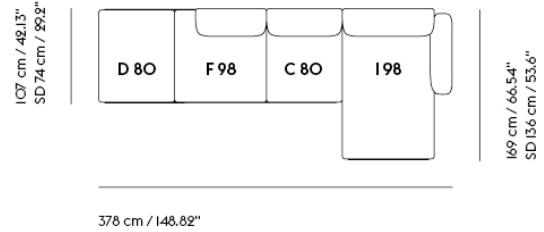

23% rabatt ska dras av på angivna priser

IN SITU MODULAR SOFA / 4-SEATER - CONFIGURATION 4

Shipper Colli	7
Gross Weight (kg)	186.8
Net Weight (kg)	147.55
Warranty Period	10 years

Item No.	Color	Contract Price	Lead Time
Ready-To-Ship			
41919	Frame and Module - Clay I2/Black	SEK 61.915,70	-
99830	Frame and Module - Ecriture 240/Black	SEK 61.915,70	-
Extras			
83061	Leather care set for Refine Leather	SEK 172,00	-