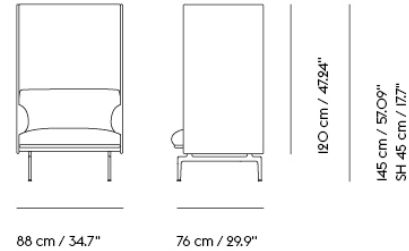

23% rabatt ska dras av på angivna priser

OUTLINE HIGHBACK SOFA 120 / 1-SEATER - BLACK BASE - SH: 45 CM / 17.7"

Shipper Colli	1
Gross Weight (kg)	35
Net Weight (kg)	25
Additional Information	Please note that the highback height for this product is 120 cm / 47.2"
Warranty Period	10 years

Item No.	Color	Contract Price	Lead Time
Made-To-Order			
75370	Remix - All Colors	SEK 26.655,70	6 weeks
75450	Canvas - All Colors	SEK 30.095,70	6 weeks
75410	Clara - All Colors	SEK 30.095,70	6 weeks
75772	Colline - All Colors	SEK 30.095,70	6 weeks
75130	Fiord - All Colors	SEK 30.095,70	6 weeks
75250	Steelcut - All Colors	SEK 30.095,70	6 weeks
75210	Steelcut Trio - All Colors	SEK 30.095,70	6 weeks
75290	Hallingdal - All Colors	SEK 31.815,70	6 weeks
75050	Balder - All Colors	SEK 32.675,70	6 weeks
85618	Beck - All Colors	SEK 32.675,70	6 weeks
75730	Clay - All Colors	SEK 32.675,70	6 weeks
75490	Divina - All Colors	SEK 32.675,70	6 weeks
75530	Divina MD - All Colors	SEK 32.675,70	6 weeks
75570	Divina Melange - All Colors	SEK 32.675,70	6 weeks
76126	Ecriture - All Colors	SEK 32.675,70	6 weeks
97646	Hearth - All Colors	SEK 32.675,70	6 weeks
75792	Planum - All Colors	SEK 32.675,70	6 weeks
75090	Twill Weave - All Colors	SEK 32.675,70	6 weeks
75690	Vidar - All Colors	SEK 32.675,70	6 weeks

Extras

83061	Leather care set for Refine Leather	SEK 172,00	-