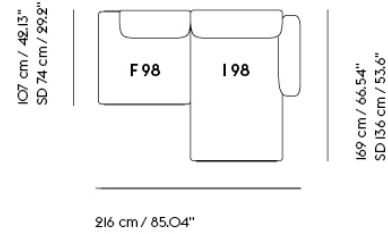

23% rabatt ska dras av på angivna priser

IN SITU MODULAR SOFA / 2-SEATER - CONFIGURATION 7

Shipper Colli	5
Gross Weight (kg)	122.7
Net Weight (kg)	99.06
Warranty Period	10 years

Item No.	Color	Contract Price	Lead Time
Ready-To-Ship			
41906	Frame and Module - Clay I2/Black	SEK 39,555,70	-
99817	Frame and Module - Ecriture 240/Black	SEK 39,555,70	-
Extras			
83061	Leather care set for Refine Leather	SEK 172,00	-