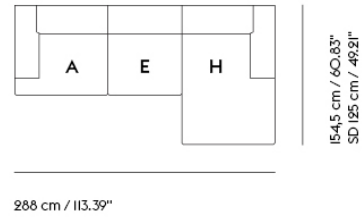

23% rabatt ska dras av på angivna priser

CONNECT SOFT MODULAR SOFA / 3-SEATER - CONFIGURATION 2

Shipper Colli	3
Gross Weight (kg)	159.2
Net Weight (kg)	122.8
Warranty Period	10 years

Item No.	Color	Contract Price	Lead Time
Made-To-Order			
96020	Re-wool 128	SEK 53,315,70	6 weeks
96021	Clay 12	SEK 58,475,70	6 weeks