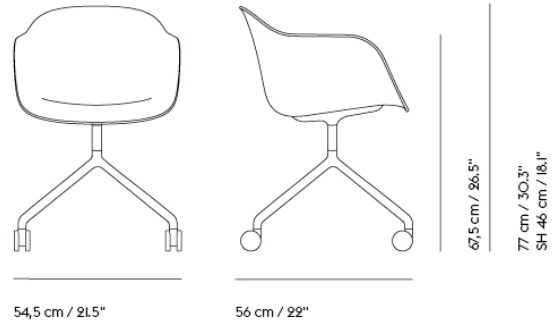

23% rabatt ska dras av på angivna priser

FIBER ARMCHAIR / SWIVEL BASE W. CASTORS - FRONT UPHOLSTERY

Shipper Colli	1
Gross Weight (kg)	11.9
Net Weight (kg)	7
Base color options	Anthracite Black, Grey, Dusty Green or Polished Aluminum with black castors. White with white castors.
Shell Color Options	Black, Grey, Natural White or Ochre
Warranty Period	10 years

Item No.	Color	Contract Price	Lead Time
Made-To-Order			
29244	Remix - Matching Shell/Base	SEK 6.359,70	4 weeks
29245	Remix - Ochre Shell/Base	SEK 6.359,70	4 weeks
29260	Canvas - Matching Shell/Base	SEK 7.180,10	4 weeks
29261	Canvas - Ochre Shell/Base	SEK 7.180,10	4 weeks
29258	Clara - Matching Shell/Base	SEK 7.180,10	4 weeks
29259	Clara - Ochre Shell/Base	SEK 7.180,10	4 weeks
59576	Fiord - Matching Shell/Base	SEK 7.180,10	4 weeks
59577	Fiord - Ochre Shell/Base	SEK 7.180,10	4 weeks
55071	Hero - Matching Shell/Base	SEK 7.180,10	4 weeks
55072	Hero - Ochre Shell/Base	SEK 7.180,10	4 weeks
19691	Re-wool - Matching Shell/Base	SEK 7.180,10	4 weeks
19692	Re-wool - Ochre Shell/Base	SEK 7.180,10	4 weeks
19579	Sabi - Matching Shell/Base	SEK 7.180,10	4 weeks
19580	Sabi - Ochre Shell/Base	SEK 7.180,10	4 weeks
29246	Steelcut - Matching Shell/Base	SEK 7.180,10	4 weeks
29247	Steelcut - Ochre Shell/Base	SEK 7.180,10	4 weeks
29248	Steelcut Trio - Matching Shell/Base	SEK 7.180,10	4 weeks
29249	Steelcut Trio - Ochre Shell/Base	SEK 7.180,10	4 weeks
29250	Hallingdal - Matching Shell/Base	SEK 7.868,10	4 weeks
29251	Hallingdal - Ochre Shell/Base	SEK 7.868,10	4 weeks
55188	Balder - Matching Shell/Base	SEK 7.993,70	4 weeks