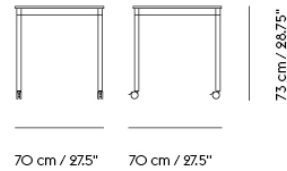

23% rabatt ska dras av på angivna priser

BASE TABLE / WITH CASTORS / 70 X 70
CM / 27.6 X 27.6"

Shipper Colli	2
Gross Weight (kg)	14.3
Net Weight (kg)	8.73
Base color options	White, Black
Warranty Period	10 years

Item No.	Color	Contract Price	Lead Time
Made-To-Order			
64453	Black Laminate/Plywood/Black	SEK 10.745,70	6 weeks
64573	Black Laminate/Plywood/White	SEK 10.745,70	6 weeks
64528	White Laminate/Plywood/Black	SEK 10.745,70	6 weeks
64648	White Laminate/Plywood/White	SEK 10.745,70	6 weeks
64483	Black Nanolaminat/Plywood/Black	SEK 13.325,70	6 weeks
64603	Black Nanolaminat/Plywood/White	SEK 13.325,70	6 weeks
64543	White Nanolaminat/Plywood/Black	SEK 13.325,70	6 weeks
64663	White Nanolaminat/Plywood/White	SEK 13.325,70	6 weeks
64498	Lacquered Oak Veneer/Plywood/Black	SEK 11.175,70	6 weeks
64618	Lacquered Oak Veneer/Plywood/White	SEK 11.175,70	6 weeks
64465	Black Linoleum/Plywood/Black	SEK 11.175,70	6 weeks
64585	Black Linoleum/Plywood/White	SEK 11.175,70	6 weeks