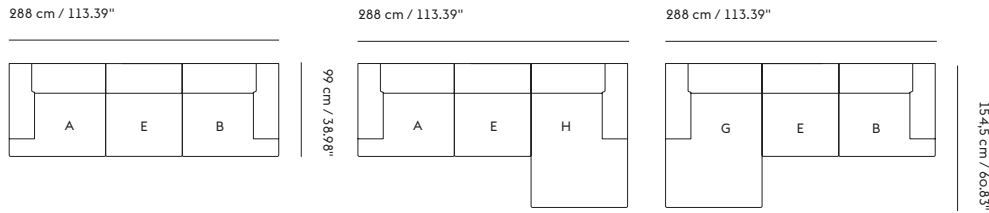

INSPIRATION FOR YOUR CONFIGURATION

2-seater Configurations

3-seater Configurations

Corner Configurations

General note

The total dimensions of the configurations are indicative and can vary due to the inherent softness of the design and depending on how close the modules are placed as well as how many modules that are combined.