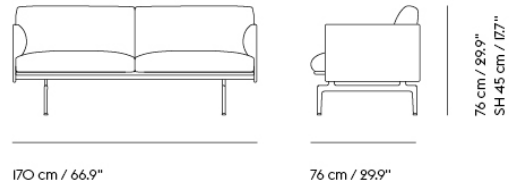

23% rabatt ska dras av på angivna priser

OUTLINE STUDIO SOFA / 170 CM / 66.9" -
POLISHED ALUMINUM BASE - SH: 45 CM
/ 17.7"

Shipper Colli 1
Gross Weight (kg) 64
Net Weight (kg) 50
Warranty Period 10 years

Item No.	Color	Contract Price	Lead Time
Made-To-Order			
73657	Remix - All Colors	SEK 27,945,70	6 weeks
73659	Canvas - All Colors	SEK 31,815,70	6 weeks
73658	Clara - All Colors	SEK 31,815,70	6 weeks
91430	Colline - All Colors	SEK 31,815,70	6 weeks
73651	Fiord - All Colors	SEK 31,815,70	6 weeks
73654	Steelcut - All Colors	SEK 31,815,70	6 weeks
73653	Steelcut Trio - All Colors	SEK 31,815,70	6 weeks
73655	Hallingdal - All Colors	SEK 34,395,70	6 weeks
73670	Balder - All Colors	SEK 36,115,70	6 weeks
85774	Beck - All Colors	SEK 36,115,70	6 weeks
68362	Clay - All Colors	SEK 36,115,70	6 weeks
73660	Divina - All Colors	SEK 36,115,70	6 weeks
73661	Divina MD - All Colors	SEK 36,115,70	6 weeks
73662	Divina Melange - All Colors	SEK 36,115,70	6 weeks
76292	Ecriture - All Colors	SEK 36,115,70	6 weeks
97604	Hearth - All Colors	SEK 36,115,70	6 weeks
91561	Planum - All Colors	SEK 36,115,70	6 weeks
73671	Twill Weave - All Colors	SEK 36,115,70	6 weeks
73669	Vidar - All Colors	SEK 36,115,70	6 weeks
Extras			
83061	Leather care set for Refine Leather	SEK 172,00	-