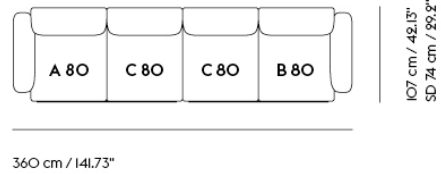

23% rabatt ska dras av på angivna priser

IN SITU MODULAR SOFA / 4-SEATER - CONFIGURATION I

Shipper Colli	7
Gross Weight (kg)	191.2
Net Weight (kg)	147.5
Warranty Period	10 years

Item No.	Color	Contract Price	Lead Time
Ready-To-Ship			
41916	Frame and Module - Clay 12/Black	SEK 63.635,70	-
99827	Frame and Module - Ecriture 240/Black	SEK 63.635,70	-
Extras			
83061	Leather care set for Refine Leather	SEK 172,00	-