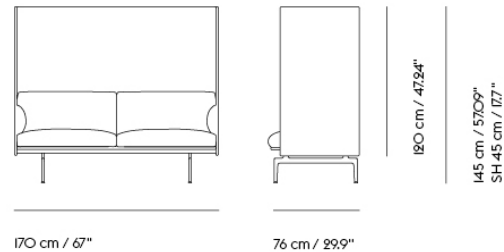

23% rabatt ska dras av på angivna priser

OUTLINE HIGHBACK SOFA 120 / 2-SEATER - POLISHED ALUMINUM BASE - SH: 45 CM / 17.7"

Shipper Colli	1
Gross Weight (kg)	54
Net Weight (kg)	38
Additional Information	Please note that the highback height for this product is 120 cm / 47.2"
Warranty Period	10 years

Item No.	Color	Contract Price	Lead Time
Made-To-Order			
75358	Remix - All Colors	SEK 39.555,70	6 weeks
75438	Canvas - All Colors	SEK 44.715,70	6 weeks
75398	Clara - All Colors	SEK 44.715,70	6 weeks
75766	Colline - All Colors	SEK 44.715,70	6 weeks
75118	Fiord - All Colors	SEK 44.715,70	6 weeks
75238	Steelcut - All Colors	SEK 44.715,70	6 weeks
75198	Steelcut Trio - All Colors	SEK 44.715,70	6 weeks
75278	Hallingdal - All Colors	SEK 46.865,70	6 weeks
75038	Balder - All Colors	SEK 48.155,70	6 weeks
85612	Beck - All Colors	SEK 48.155,70	6 weeks
75718	Clay - All Colors	SEK 48.155,70	6 weeks
75478	Divina - All Colors	SEK 48.155,70	6 weeks
75518	Divina MD - All Colors	SEK 48.155,70	6 weeks
75558	Divina Melange - All Colors	SEK 48.155,70	6 weeks
76120	Ecriture - All Colors	SEK 48.155,70	6 weeks
97634	Hearth - All Colors	SEK 48.155,70	6 weeks
75786	Planum - All Colors	SEK 48.155,70	6 weeks
75078	Twill Weave - All Colors	SEK 48.155,70	6 weeks
75678	Vidar - All Colors	SEK 48.155,70	6 weeks

Extras

83061	Leather care set for Refine Leather	SEK 172,00	-