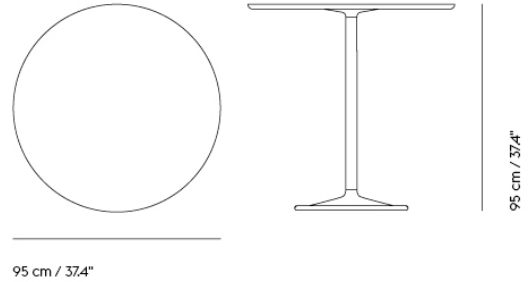

23% rabatt ska dras av på angivna priser

SOFT TABLE / Ø 95 H: 95 CM / Ø 37.4 H:
37.4"

Shipper Colli	3
Gross Weight (kg)	28.623
Net Weight (kg)	23.197
Warranty period	5 years

Item No.	Color	Contract Price	Lead Time
Ready-To-Ship			
14106	Beige Green Laminate/Beige Green	SEK 9.455,70	-
14104	Black Nanolaminate/Black	SEK 9.885,70	-
14105	Grey Linoleum/Grey	SEK 9.455,70	-
14108	Dark Oiled Oak/Black	SEK 10.315,70	-
14107	Solid Oak/Grey	SEK 10.315,70	-