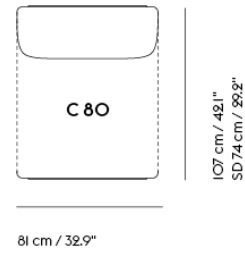

23% rabatt ska dras av på angivna priser

IN SITU MODULAR SOFA / CENTRE MODULE (C80)

Shipper Colli	1
Gross Weight (kg)	30.2
Net Weight (kg)	23.53
Please note	This variant is a Seating Module only and does not include a Frame Section.
Warranty Period	10 years

Item No.	Color	Contract Price	Lead Time
Ready-To-Ship			
41122-12	Clay 12	SEK 12.895,70	-
98864-240	Ecriture 240	SEK 12.895,70	-
Made-To-Order			
99035	Remix - All Colors	SEK 9.885,70	6 weeks
95552	Colline - All Colors	SEK 11.605,70	6 weeks
41140	Fiord - All Colors	SEK 11.605,70	6 weeks
95502	Re-wool - All Colors	SEK 11.605,70	6 weeks
98802	Sabi - All Colors	SEK 11.605,70	6 weeks
99298	Beck - All Colors	SEK 12.465,70	6 weeks
41149	Hallingdal - All Colors	SEK 12.465,70	6 weeks
99232	Hearth - All Colors	SEK 12.465,70	6 weeks
95602	Twill Weave - All Colors	SEK 12.465,70	6 weeks
41122	Clay - All Colors	SEK 12.895,70	6 weeks
41158	Divina - All Colors	SEK 12.895,70	6 weeks
41167	Divina MD - All Colors	SEK 12.895,70	6 weeks
41176	Divina Melange - All Colors	SEK 12.895,70	6 weeks
98864	Ecriture - All Colors	SEK 12.895,70	6 weeks
76405	Planum - All Colors	SEK 12.895,70	6 weeks
41185	Vidar - All Colors	SEK 12.895,70	6 weeks