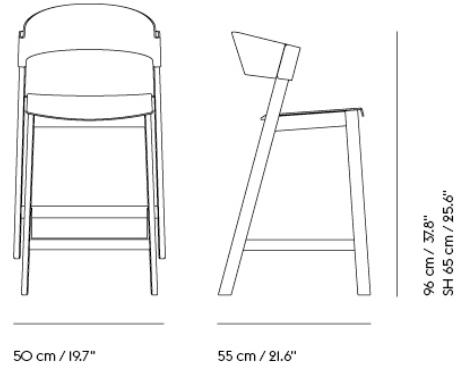

23% rabatt ska dras av på angivna priser

COVER COUNTER STOOL / 65 CM / 25.6"

Shipper Colli	1
Gross Weight (kg)	8.75
Net Weight (kg)	5.85
Base color options	Black, Dark Beige, Green, Oak or Stained Dark Brown
Warranty Period	10 Years

Item No.	Color	Contract Price	Lead Time
Ready-To-Ship			
33202	Black	SEK 5.804,10	-
33207	Dark Beige	SEK 5.804,10	-
33204	Green	SEK 5.804,10	-
33206	Midnight Blue	SEK 5.804,10	-
33201	Oak	SEK 5.804,10	-
33205	Stained Dark Brown	SEK 5.804,10	-
Made-To-Order			
33221	Remix - All Colors	SEK 6.578,10	7 weeks
33229	Canvas - All Colors	SEK 7.047,70	7 weeks
33228	Clara - All Colors	SEK 7.047,70	7 weeks
33234	Colline - All Colors	SEK 7.047,70	7 weeks
33239	Fiord - All Colors	SEK 7.047,70	7 weeks
33236	Re-wool - All Colors	SEK 7.047,70	7 weeks
33233	Sabi - All Colors	SEK 7.047,70	7 weeks
33222	Steelcut - All Colors	SEK 7.047,70	7 weeks
33223	Steelcut Trio - All Colors	SEK 7.047,70	7 weeks
33224	Hallingdal - All Colors	SEK 7.180,10	7 weeks
33219	Beck - All Colors	SEK 7.305,70	7 weeks
33231	Clay - All Colors	SEK 7.305,70	7 weeks
33225	Divina - All Colors	SEK 7.305,70	7 weeks
33226	Divina MD - All Colors	SEK 7.305,70	7 weeks