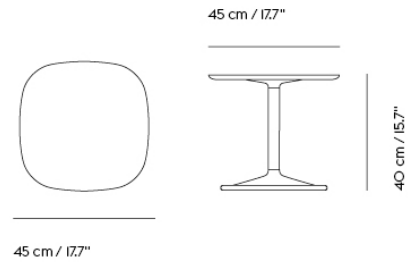

23% rabatt ska dras av på angivna priser

SOFT SIDE TABLE / 45 X 45 H: 40 CM / 17.7
X 17.7 H: 15.7"

Shipper Colli 2
Gross Weight (kg) 8.939
Net Weight (kg) 7.649
Warranty period 10 years

Item No.	Color	Contract Price	Lead Time
Ready-To-Ship			
13971	Orange Laminate/Orange ***	SEK 4.037,70	-
13968	Black Nanolaminate/Black ***	SEK 4.037,70	-
13972	Oiled Oak/Off-White ***	SEK 4.639,70	-
13973	Oiled Smoked Oak/Black ***	SEK 4.639,70	-