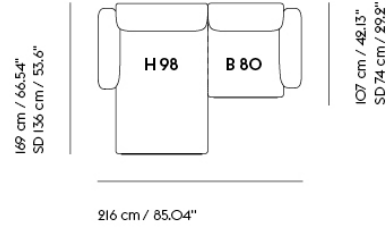

23% rabatt ska dras av på angivna priser

IN SITU MODULAR SOFA / 2-SEATER - CONFIGURATION 5

Shipper Colli	5
Gross Weight (kg)	133.8
Net Weight (kg)	103.21
Warranty Period	10 years

Item No.	Color	Contract Price	Lead Time
Ready-To-Ship			
41904	Frame and Module - Clay 12/Black	SEK 41.705,70	-
99815	Frame and Module - Ecriture 240/Black	SEK 41.705,70	-
Extras			
83061	Leather care set for Refine Leather	SEK 172,00	-