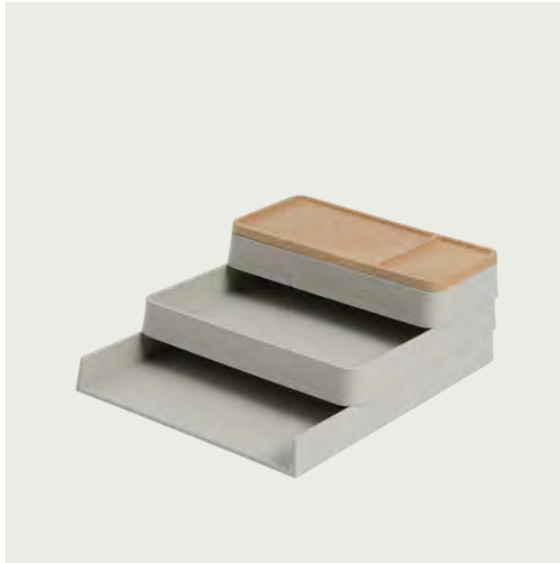

23% rabatt ska dras av på angivna priser

ARRANGE DESKTOP SERIES / CONFIGURATION I

25 cm / 9.8"

32 cm / 12.6"

11 cm / 4.3"

Shipper Colli	1
Gross Weight (kg)	1.696
Net Weight (kg)	0.934
Warranty Period	5 years

Item No.	Color	Contract Price	Lead Time
Ready-To-Ship			
53001	Grey	SEK 804,10	-