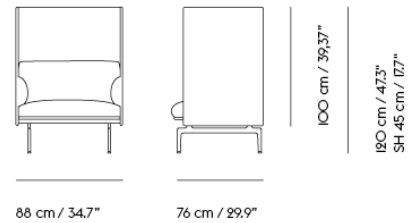

23% rabatt ska dras av på angivna priser

OUTLINE HIGHBACK SOFA 100 / 1-SEATER - BLACK BASE - SH: 45 CM / 17.7"

Shipper Colli	1
Gross Weight (kg)	63
Net Weight (kg)	54
Additional Information	Please note that the highback height for this product is 100 cm / 39.4"
Warranty Period	10 years

Item No.	Color	Contract Price	Lead Time
Made-To-Order			
73701	Remix - All Colors	SEK 26.225,70	6 weeks
73703	Canvas - All Colors	SEK 30.095,70	6 weeks
73702	Clara - All Colors	SEK 30.095,70	6 weeks
91432	Colline - All Colors	SEK 30.095,70	6 weeks
73695	Fiord - All Colors	SEK 30.095,70	6 weeks
73698	Steelcut - All Colors	SEK 30.095,70	6 weeks
73697	Steelcut Trio - All Colors	SEK 30.095,70	6 weeks
73699	Hallingdal - All Colors	SEK 32.675,70	6 weeks
73714	Balder - All Colors	SEK 34.395,70	6 weeks
85776	Beck - All Colors	SEK 34.395,70	6 weeks
68350	Clay - All Colors	SEK 34.395,70	6 weeks
73704	Divina - All Colors	SEK 34.395,70	6 weeks
73705	Divina MD - All Colors	SEK 34.395,70	6 weeks
73706	Divina Melange - All Colors	SEK 34.395,70	6 weeks
76294	Ecriture - All Colors	SEK 34.395,70	6 weeks
97606	Hearth - All Colors	SEK 34.395,70	6 weeks
91563	Planum - All Colors	SEK 34.395,70	6 weeks
73715	Twill Weave - All Colors	SEK 34.395,70	6 weeks
73713	Vidar - All Colors	SEK 34.395,70	6 weeks

Extras

83061	Leather care set for Refine Leather	SEK 172,00	-