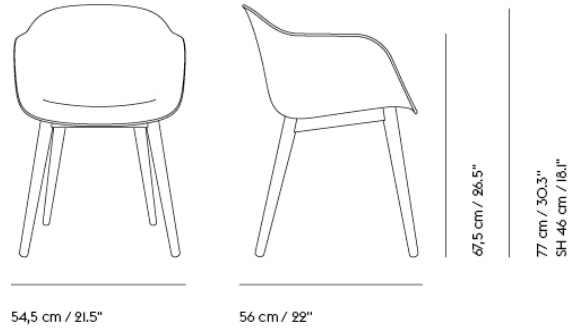

23% rabatt ska dras av på angivna priser

FIBER ARMCHAIR / WOOD BASE - FRONT UPHOLSTERY

Shipper Colli	1
Gross Weight (kg)	9
Net Weight (kg)	7
Base color options	Anthracite Black, Dusty Green, Grey, Oak or Stained Dark Brown
Shell Color Options	Black, Dusty Green, Grey, Natural White or Ochre
Warranty Period	10 years

Item No.	Color	Contract Price	Lead Time
Made-To-Order			
50585	Remix - Matching Shell/Base	SEK 5.546,10	4 weeks
50586	Remix - Ochre Shell/Base	SEK 5.546,10	4 weeks
57270	Remix - Shell/Stained Dark Brown Base	SEK 5.546,10	4 weeks
50587	Remix - White Shell/Base	SEK 5.546,10	4 weeks
50609	Canvas - Matching Shell/Base	SEK 6.359,70	4 weeks
50610	Canvas - Ochre Shell/Base	SEK 6.359,70	4 weeks
57278	Canvas - Shell/Stained Dark Brown Base	SEK 6.359,70	4 weeks
50611	Canvas - White Shell/Base	SEK 6.359,70	4 weeks
50606	Clara - Matching Shell/Base	SEK 6.359,70	4 weeks
50607	Clara - Ochre Shell/Base	SEK 6.359,70	4 weeks
57277	Clara - Shell/Stained Dark Brown Base	SEK 6.359,70	4 weeks
50608	Clara - White Shell/Base	SEK 6.359,70	4 weeks
59582	Fiord - Matching Shell/Base	SEK 6.359,70	4 weeks
59583	Fiord - Ochre Shell/Base	SEK 6.359,70	4 weeks
59639	Fiord - Shell/Stained Dark Brown Base	SEK 6.359,70	4 weeks
59584	Fiord - White Shell/Base	SEK 6.359,70	4 weeks
55100	Hero - Matching Shell/Base	SEK 6.359,70	4 weeks
55101	Hero - Ochre Shell/Base	SEK 6.359,70	4 weeks
57304	Hero - Shell/Stained Dark Brown Base	SEK 6.359,70	4 weeks
55102	Hero - White Shell/Base	SEK 6.359,70	4 weeks
19697	Re-wool - Matching Shell/Base	SEK 6.359,70	4 weeks