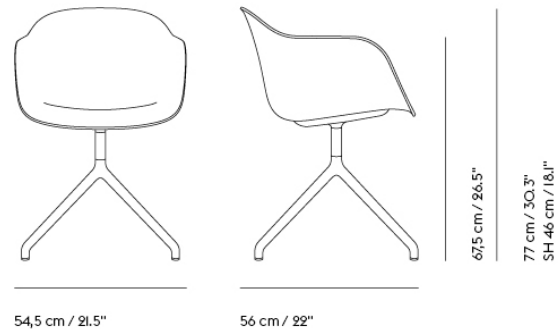

23% rabatt ska dras av på angivna priser

FIBER ARMCHAIR / SWIVEL BASE W. RETURN - FRONT UPHOLSTERY

Shipper Colli	1
Gross Weight (kg)	11.9
Net Weight (kg)	7
Base color options	Anthracite Black, White, Grey, Dusty Green or Polished Aluminum.
Shell Color Options	Black, Dusty Green, Grey, Natural White or Ochre
Warranty Period	5 years

Item No.	Color	Contract Price	Lead Time
Made-To-Order			
29212	Remix - Matching Shell/Base	SEK 6.359,70	4 weeks
29213	Remix - Ochre Shell/Base	SEK 6.359,70	4 weeks
29228	Canvas - Matching Shell/Base	SEK 7.180,10	4 weeks
29229	Canvas - Ochre Shell/Base	SEK 7.180,10	4 weeks
29226	Clara - Matching Shell/Base	SEK 7.180,10	4 weeks
29227	Clara - Ochre Shell/Base	SEK 7.180,10	4 weeks
59574	Fiord - Matching Shell/Base	SEK 7.180,10	4 weeks
59575	Fiord - Ochre Shell/Base	SEK 7.180,10	4 weeks
55069	Hero - Matching Shell/Base	SEK 7.180,10	4 weeks
55070	Hero - Ochre Shell/Base	SEK 7.180,10	4 weeks
19689	Re-wool - Matching Shell/Base	SEK 7.180,10	4 weeks
19690	Re-wool - Ochre Shell/Base	SEK 7.180,10	4 weeks
19577	Sabi - Matching Shell/Base	SEK 7.180,10	4 weeks
19578	Sabi - Ochre Shell/Base	SEK 7.180,10	4 weeks
29214	Steelcut - Matching Shell/Base	SEK 7.180,10	4 weeks
29215	Steelcut - Ochre Shell/Base	SEK 7.180,10	4 weeks
29216	Steelcut Trio - Matching Shell/Base	SEK 7.180,10	4 weeks
29217	Steelcut Trio - Ochre Shell/Base	SEK 7.180,10	4 weeks
55186	Balder - Matching Shell/Base	SEK 7.993,70	4 weeks
55187	Balder - Ochre Shell/Base	SEK 7.993,70	4 weeks
13697	Beck - Matching Shell/Base	SEK 7.993,70	4 weeks