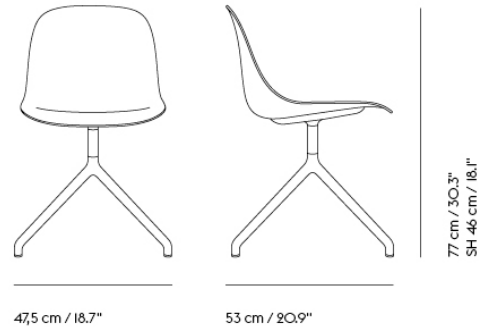

23% rabatt ska dras av på angivna priser

FIBER SIDE CHAIR SWIVEL BASE

Shipper Colli	1
Gross Weight (kg)	10.3
Net Weight (kg)	9.8
Base color options	Anthracite Black, Dusty Green, Grey, Polished Aluminum or White
Warranty Period	10 years

Item No.	Color	Contract Price	Lead Time
Made-To-Order			
58937	Black/Anthracite Black (Recycled Plastic)	SEK 3.482,10	3 weeks
58939	Dusty Green/Dusty Green (Recycled Plastic)	SEK 3.482,10	3 weeks
58938	Grey/Grey (Recycled Plastic)	SEK 3.482,10	3 weeks
58941	Natural White/White (Recycled Plastic)	SEK 3.482,10	3 weeks
58940	Ochre/Anthracite Black (Recycled Plastic)	SEK 3.482,10	3 weeks
23410	Remix - All Colors	SEK 5.460,10	4 weeks
23418	Canvas - All Colors	SEK 6.234,10	4 weeks
23417	Clara - All Colors	SEK 6.234,10	4 weeks
23476	Fiord - All Colors	SEK 6.234,10	4 weeks
55018	Hero - All Colors	SEK 6.234,10	4 weeks
19667	Re-wool - All Colors	SEK 6.234,10	4 weeks
19555	Sabi - All Colors	SEK 6.234,10	4 weeks
23411	Steelcut - All Colors	SEK 6.234,10	4 weeks
23412	Steelcut Trio - All Colors	SEK 6.234,10	4 weeks
23413	Hallingdal - All Colors	SEK 6.922,10	4 weeks
55135	Balder - All Colors	SEK 7.047,70	4 weeks
13676	Beck - All Colors	SEK 7.047,70	4 weeks
58009	Clay - All Colors	SEK 7.047,70	4 weeks
23414	Divina - All Colors	SEK 7.047,70	4 weeks
23419	Divina MD - All Colors	SEK 7.047,70	4 weeks
23420	Divina Melange - All Colors	SEK 7.047,70	4 weeks
59338	Ecriture - All Colors	SEK 7.047,70	4 weeks