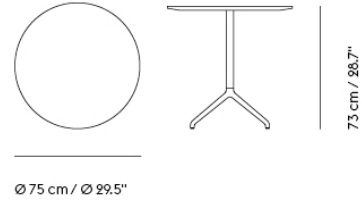

23% rabatt ska dras av på angivna priser

STILL CAFÉ TABLE / Ø 75 H: 73 CM / Ø
29.5 H: 28.7"

Shipper Colli	2
Gross Weight (kg)	17.1
Net Weight (kg)	12.152
Base color options	Black, White
Warranty Period	10 years

Item No.	Color	Contract Price	Lead Time
Ready-To-Ship			
65602	Black Nanolaminate/Anthracite Black	SEK 5.890,10	6 weeks
65601	Black Nanolaminate/White	SEK 5.890,10	6 weeks
65600	White Nanolaminate/Anthracite Black	SEK 5.890,10	6 weeks
65599	White Nanolaminate/White	SEK 5.890,10	6 weeks
Made-To-Order			
65536	Black Linoleum/Anthracite Black	SEK 5.890,10	6 weeks
65535	Black Linoleum/White	SEK 5.890,10	6 weeks