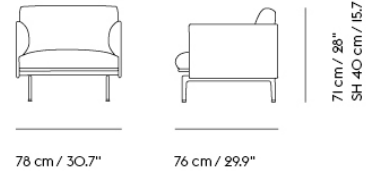

23% rabatt ska dras av på angivna priser

OUTLINE STUDIO CHAIR / POLISHED ALUMINUM BASE

Shipper Colli	1
Gross Weight (kg)	29
Net Weight (kg)	24
Warranty Period	10 years

Item No.	Color	Contract Price	Lead Time
Made-To-Order			
67008	Remix - All Colors	SEK 18.485,70	6 weeks
67010	Canvas - All Colors	SEK 21.495,70	6 weeks
67009	Clara - All Colors	SEK 21.495,70	6 weeks
91354	Colline - All Colors	SEK 21.495,70	6 weeks
67002	Fiord - All Colors	SEK 21.495,70	6 weeks
67005	Steelcut - All Colors	SEK 21.495,70	6 weeks
67004	Steelcut Trio - All Colors	SEK 21.495,70	6 weeks
67006	Hallingdal - All Colors	SEK 24.075,70	6 weeks
67021	Balder - All Colors	SEK 24.505,70	6 weeks
85700	Beck - All Colors	SEK 24.505,70	6 weeks
68313	Clay - All Colors	SEK 24.505,70	6 weeks
67011	Divina - All Colors	SEK 24.505,70	6 weeks
67012	Divina MD - All Colors	SEK 24.505,70	6 weeks
67013	Divina Melange - All Colors	SEK 24.505,70	6 weeks
76216	Ecriture - All Colors	SEK 24.505,70	6 weeks
97528	Hearth - All Colors	SEK 24.505,70	6 weeks
91485	Planum - All Colors	SEK 24.505,70	6 weeks
67022	Twill Weave - All Colors	SEK 24.505,70	6 weeks
67020	Vidar - All Colors	SEK 24.505,70	6 weeks
Extras			
83061	Leather care set for Refine Leather	SEK 172,00	-