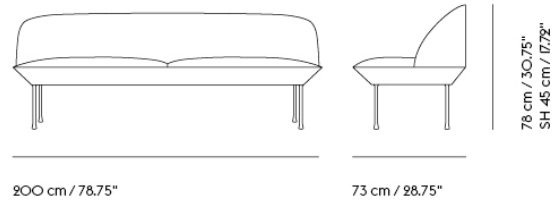

23% rabatt ska dras av på angivna priser

OSLO SOFA 3-SEATER

Shipper Colli	1
Gross Weight (kg)	49
Net Weight (kg)	44
Base color options	Black, Chrome, Dark Grey or Grey
Warranty Period	10 years

Item No.	Color	Contract Price	Lead Time
Made-To-Order			
15034	Canvas - All Colors	SEK 29.665,70	4 weeks
15030	Clara - All Colors	SEK 29.665,70	4 weeks
30155	Colline - All Colors	SEK 29.665,70	4 weeks
14831	Fiord - All Colors	SEK 29.665,70	4 weeks
19519	Re-wool - All Colors	SEK 29.665,70	4 weeks
19499	Sabi - All Colors	SEK 29.665,70	4 weeks
15031	Steelcut - All Colors	SEK 29.665,70	4 weeks
15033	Steelcut Trio - All Colors	SEK 29.665,70	4 weeks
15032	Hallingdal - All Colors	SEK 31.815,70	4 weeks
16692	Beck - All Colors	SEK 34.825,70	4 weeks
14643	Clay - All Colors	SEK 34.825,70	4 weeks
15037	Divina - All Colors	SEK 34.825,70	4 weeks
15038	Divina MD - All Colors	SEK 34.825,70	4 weeks
15039	Divina Melange - All Colors	SEK 34.825,70	4 weeks
59873	Ecriture - All Colors	SEK 34.825,70	4 weeks
16712	Hearth - All Colors	SEK 34.825,70	4 weeks
19539	Planum - All Colors	SEK 34.825,70	4 weeks
15154	Twill Weave - All Colors	SEK 34.825,70	4 weeks
30134	Vidar - All Colors	SEK 34.825,70	4 weeks

Extras

83061	Leather care set for Refine Leather	SEK 172,00	-