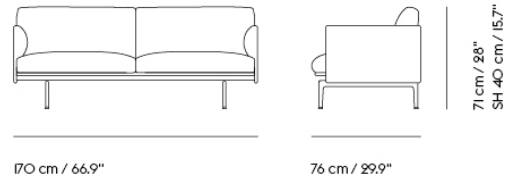

23% rabatt ska dras av på angivna priser

OUTLINE STUDIO SOFA / 170 CM / 66.9" - BLACK BASE

Shipper Colli	1
Gross Weight (kg)	64
Net Weight (kg)	50
Warranty Period	10 years

Item No.	Color	Contract Price	Lead Time
Made-To-Order			
69296	Remix - All Colors	SEK 26.225,70	6 weeks
69298	Canvas - All Colors	SEK 30.095,70	6 weeks
69297	Clara - All Colors	SEK 30.095,70	6 weeks
91386	Colline - All Colors	SEK 30.095,70	6 weeks
69290	Fiord - All Colors	SEK 30.095,70	6 weeks
69293	Steelcut - All Colors	SEK 30.095,70	6 weeks
69292	Steelcut Trio - All Colors	SEK 30.095,70	6 weeks
69294	Hallingdal - All Colors	SEK 32.675,70	6 weeks
69309	Balder - All Colors	SEK 34.395,70	6 weeks
85732	Beck - All Colors	SEK 34.395,70	6 weeks
68371	Clay - All Colors	SEK 34.395,70	6 weeks
69299	Divina - All Colors	SEK 34.395,70	6 weeks
69300	Divina MD - All Colors	SEK 34.395,70	6 weeks
69301	Divina Melange - All Colors	SEK 34.395,70	6 weeks
76248	Ecriture - All Colors	SEK 34.395,70	6 weeks
97560	Hearth - All Colors	SEK 34.395,70	6 weeks
91517	Planum - All Colors	SEK 34.395,70	6 weeks
69310	Twill Weave - All Colors	SEK 34.395,70	6 weeks
69308	Vidar - All Colors	SEK 34.395,70	6 weeks
Extras			
83061	Leather care set for Refine Leather	SEK 172,00	-