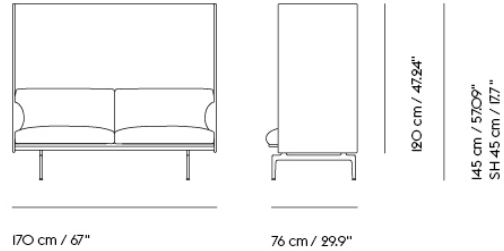

23% rabatt ska dras av på angivna priser

OUTLINE HIGHBACK SOFA 120 / 2-SEATER - BLACK BASE - SH: 45 CM / 17.7"

Shipper Colli	1
Gross Weight (kg)	54
Net Weight (kg)	38
Additional Information	Please note that the highback height for this product is 120 cm / 47.2"
Warranty Period	10 years

Item No.	Color	Contract Price	Lead Time
Made-To-Order			
75354	Remix - All Colors	SEK 37,835,70	6 weeks
75434	Canvas - All Colors	SEK 42,995,70	6 weeks
75394	Clara - All Colors	SEK 42,995,70	6 weeks
75764	Colline - All Colors	SEK 42,995,70	6 weeks
75114	Fiord - All Colors	SEK 42,995,70	6 weeks
75234	Steelcut - All Colors	SEK 42,995,70	6 weeks
75194	Steelcut Trio - All Colors	SEK 42,995,70	6 weeks
75274	Hallingdal - All Colors	SEK 45,145,70	6 weeks
75034	Balder - All Colors	SEK 46,435,70	6 weeks
85610	Beck - All Colors	SEK 46,435,70	6 weeks
75714	Clay - All Colors	SEK 46,435,70	6 weeks
75474	Divina - All Colors	SEK 46,435,70	6 weeks
75514	Divina MD - All Colors	SEK 46,435,70	6 weeks
75554	Divina Melange - All Colors	SEK 46,435,70	6 weeks
76118	Ecriture - All Colors	SEK 46,435,70	6 weeks
97630	Hearth - All Colors	SEK 46,435,70	6 weeks
75784	Planum - All Colors	SEK 46,435,70	6 weeks
75074	Twill Weave - All Colors	SEK 46,435,70	6 weeks
75674	Vidar - All Colors	SEK 46,435,70	6 weeks

Extras

83061	Leather care set for Refine Leather	SEK 172,00	-