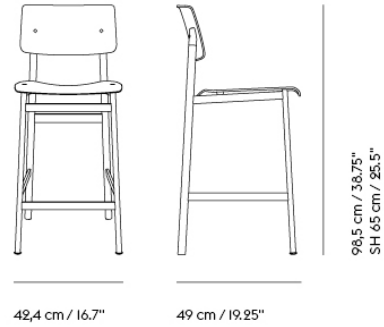

23% rabatt ska dras av på angivna priser

LOFT COUNTER STOOL 65 CM / 25.6"

Shipper Colli	1
Gross Weight (kg)	11.55
Net Weight (kg)	8
Base color options	Black, Deep Red, Dusty Green or Grey
Warranty Period	10 years

Item No.	Color	Contract Price	Lead Time
Ready-To-Ship			
30225	Black/Black	SEK 4.514,10	-
30221	Oak/Black	SEK 4.514,10	-
30256	Oak/Deep Red	SEK 4.514,10	-
30224	Oak/Dusty Green	SEK 4.514,10	-
30257	Oak/Grey	SEK 4.514,10	-
30267	Stained Dark Brown/Black	SEK 4.514,10	-
Made-To-Order			
30258	Stained Dark Brown/Grey	SEK 4.514,10	>MOQ: 4 7 weeks
40205	Remix - Black/Black	SEK 5.890,10	>MOQ: 4 7 weeks
40206	Remix - Black/Dark Stained Brown	SEK 5.890,10	>MOQ: 4 7 weeks
40201	Remix - Black/Oak	SEK 5.890,10	>MOQ: 4 7 weeks
34577	Remix - Deep Red/Oak	SEK 5.890,10	>MOQ: 4 7 weeks
40204	Remix - Dusty Green/Oak	SEK 5.890,10	>MOQ: 4 7 weeks
34467	Remix - Grey/Oak	SEK 5.890,10	>MOQ: 4 7 weeks
34681	Remix - Grey/Stained Dark Brown	SEK 5.890,10	>MOQ: 4 7 weeks
40285	Canvas - Black/Black	SEK 6.148,10	>MOQ: 4 7 weeks
40286	Canvas - Black/Dark Stained Brown	SEK 6.148,10	>MOQ: 4 7 weeks
40281	Canvas - Black/Oak	SEK 6.148,10	>MOQ: 4 7 weeks
34585	Canvas - Deep Red/Oak	SEK 6.148,10	>MOQ: 4 7 weeks
34475	Canvas - Grey/Oak	SEK 6.148,10	>MOQ: 4 7 weeks
34688	Canvas - Grey/Stained Dark Brown	SEK 6.148,10	>MOQ: 4 7 weeks