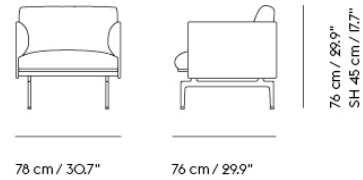

23% rabatt ska dras av på angivna priser

OUTLINE STUDIO CHAIR / POLISHED ALUMINUM BASE - SH: 45 CM / 17.7"

Shipper Colli	1
Gross Weight (kg)	29
Net Weight (kg)	24
Warranty Period	10 years

Item No.	Color	Contract Price	Lead Time
Made-To-Order			
73308	Remix - All Colors	SEK 18.485,70	6 weeks
73310	Canvas - All Colors	SEK 21.495,70	6 weeks
73309	Clara - All Colors	SEK 21.495,70	6 weeks
91416	Colline - All Colors	SEK 21.495,70	6 weeks
73302	Fiord - All Colors	SEK 21.495,70	6 weeks
73305	Steelcut - All Colors	SEK 21.495,70	6 weeks
73304	Steelcut Trio - All Colors	SEK 21.495,70	6 weeks
73306	Hallingdal - All Colors	SEK 24.075,70	6 weeks
73321	Balder - All Colors	SEK 24.505,70	6 weeks
85760	Beck - All Colors	SEK 24.505,70	6 weeks
68314	Clay - All Colors	SEK 24.505,70	6 weeks
73311	Divina - All Colors	SEK 24.505,70	6 weeks
73312	Divina MD - All Colors	SEK 24.505,70	6 weeks
73313	Divina Melange - All Colors	SEK 24.505,70	6 weeks
76278	Ecriture - All Colors	SEK 24.505,70	6 weeks
97590	Hearth - All Colors	SEK 24.505,70	6 weeks
91547	Planum - All Colors	SEK 24.505,70	6 weeks
73322	Twill Weave - All Colors	SEK 24.505,70	6 weeks
73320	Vidar - All Colors	SEK 24.505,70	6 weeks
Extras			
83061	Leather care set for Refine Leather	SEK 172,00	-