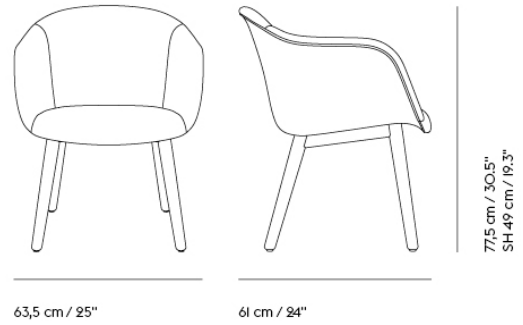

23% rabatt ska dras av på angivna priser

FIBER SOFT ARMCHAIR WOOD BASE

Shipper Colli	I
Gross Weight (kg)	19.5
Net Weight (kg)	19.5
Base color options	Oak, Stained Dark Brown, Anthracite Black or Grey
Warranty period	10 years

Item No.	Color	Contract Price	Lead Time
Ready-To-Ship			
76565-OAK_240	Ecriture 240/Oak	SEK 10.315,70	-
Made-To-Order			
76542	Remix - All Colors	SEK 8.079,70	4 weeks
76547	Canvas - All Colors	SEK 9.455,70	4 weeks
76546	Clara - All Colors	SEK 9.455,70	4 weeks
76567	Fiord - All Colors	SEK 9.455,70	4 weeks
76597	Hero - All Colors	SEK 9.455,70	4 weeks
76554	Re-wool - All Colors	SEK 9.455,70	4 weeks
76568	Sabi - All Colors	SEK 9.455,70	4 weeks
76544	Steelcut - All Colors	SEK 9.455,70	4 weeks
76545	Steelcut Trio - All Colors	SEK 9.455,70	4 weeks
76553	Balder - All Colors	SEK 10.315,70	4 weeks
13787	Beck - All Colors	SEK 10.315,70	4 weeks
76543	Clay - All Colors	SEK 10.315,70	4 weeks
76549	Divina - All Colors	SEK 10.315,70	4 weeks
76550	Divina MD - All Colors	SEK 10.315,70	4 weeks
76551	Divina Melange - All Colors	SEK 10.315,70	4 weeks
76565	Ecriture - All Colors	SEK 10.315,70	4 weeks
76548	Hallingdal - All Colors	SEK 10.315,70	4 weeks
14545	Hearth - All Colors	SEK 10.315,70	4 weeks
76569	Planum - All Colors	SEK 10.315,70	4 weeks