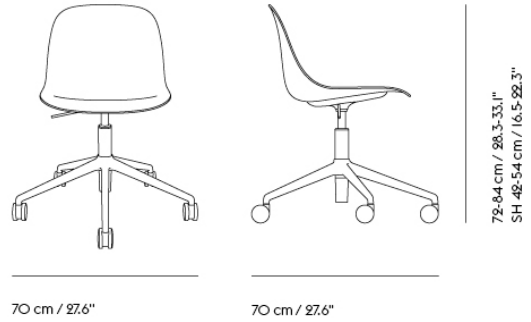

23% rabatt ska dras av på angivna priser

FIBER SIDE CHAIR SWIVEL BASE W. GAS LIFT AND CASTORS

Shipper Colli	1
Gross Weight (kg)	10.3
Net Weight (kg)	9.8
Base color options	Anthracite Black, Grey or Polished Aluminum with Black castors White with White castors
Warranty Period	10 years

Item No.	Color	Contract Price	Lead Time
Made-To-Order			
59006	Black/Anthracite Black (Recycled Plastic)	SEK 4.514,10	3 weeks
59007	Grey/Grey (Recycled Plastic)	SEK 4.514,10	3 weeks
59010	Natural White/White (Recycled Plastic)	SEK 4.514,10	3 weeks
59009	Ochre/Anthracite Black (Recycled Plastic)	SEK 4.514,10	3 weeks
50801	Remix - All Colors	SEK 6.492,10	4 weeks
50907	Canvas - All Colors	SEK 7.305,70	4 weeks
50906	Clara - All Colors	SEK 7.305,70	4 weeks
59587	Fiord - Matching Shell/Base	SEK 7.305,70	4 weeks
55109	Hero - All Colors	SEK 7.305,70	4 weeks
19702	Re-wool - All Colors	SEK 7.305,70	4 weeks
19590	Sabi - All Colors	SEK 7.305,70	4 weeks
50904	Steelcut - All Colors	SEK 7.305,70	4 weeks
50905	Steelcut Trio - All Colors	SEK 7.305,70	4 weeks
50908	Hallingdal - All Colors	SEK 7.993,70	4 weeks
55226	Balder - All Colors	SEK 8.079,70	4 weeks
13710	Beck - All Colors	SEK 8.079,70	4 weeks
58052	Clay - All Colors	SEK 8.079,70	4 weeks
50909	Divina - All Colors	SEK 8.079,70	4 weeks
50910	Divina MD - All Colors	SEK 8.079,70	4 weeks
50911	Divina Melange - All Colors	SEK 8.079,70	4 weeks
59372	Ecriture - All Colors	SEK 8.079,70	4 weeks
14468	Hearth - All Colors	SEK 8.079,70	4 weeks