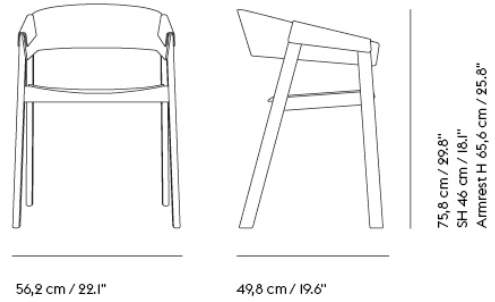

23% rabatt ska dras av på angivna priser

COVER ARMCHAIR

Shipper Colli	1
Gross Weight (kg)	6.9
Net Weight (kg)	5
Base color options	Black, Dark Beige, Green, Oak or Stained Dark Brown
Warranty Period	10 years

Item No.	Color	Contract Price	Lead Time
Ready-To-Ship			
15161	Black	SEK 4.295,70	-
15167	Dark Beige	SEK 4.295,70	-
15163	Green	SEK 4.295,70	-
15160	Oak	SEK 4.295,70	-
15164	Stained Dark Brown	SEK 4.295,70	-
Made-To-Order			
15171	Remix - All Colors	SEK 5.155,70	7 weeks
15080	Canvas - All Colors	SEK 5.460,10	7 weeks
15079	Clara - All Colors	SEK 5.460,10	7 weeks
70351	Colline - All Colors	SEK 5.460,10	7 weeks
17808	Fiord - All Colors	SEK 5.460,10	7 weeks
70353	Re-wool - All Colors	SEK 5.460,10	7 weeks
70350	Sabi - All Colors	SEK 5.460,10	7 weeks
15066	Steelcut - All Colors	SEK 5.460,10	7 weeks
15067	Steelcut Trio - All Colors	SEK 5.460,10	7 weeks
15068	Hallingdal - All Colors	SEK 5.671,70	7 weeks
13476	Beck - All Colors	SEK 5.804,10	7 weeks
69132	Clay - All Colors	SEK 5.804,10	7 weeks
15069	Divina - All Colors	SEK 5.804,10	7 weeks
15070	Divina MD - All Colors	SEK 5.804,10	7 weeks
15078	Divina Melange - All Colors	SEK 5.804,10	7 weeks