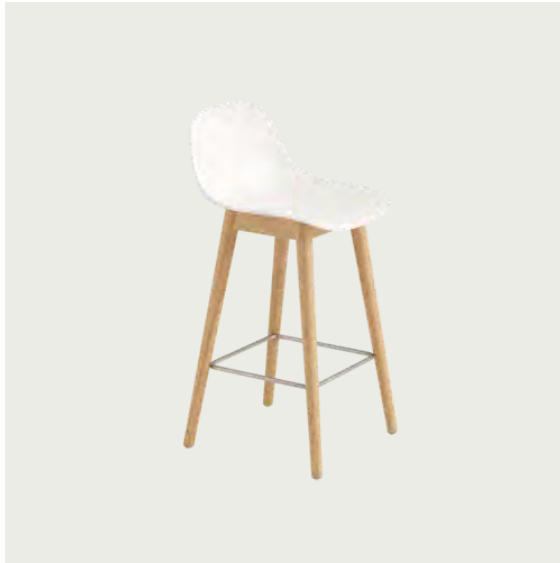

23% rabatt ska dras av på angivna priser

FIBER COUNTER STOOL / WOOD BASE - WITH BACKREST - 65 CM / 25.6"

Shipper Colli	1
Gross Weight (kg)	7
Net Weight (kg)	5.1
Base color options	Anthracite Black, Dusty Green, Grey, Oak or Stained Dark Brown
Warranty Period	10 years

Item No.	Color	Contract Price	Lead Time
Ready-To-Ship			
58923	Black/Anthracite Black (Recycled Plastic)	SEK 3.693,70	-
58924	Grey/Grey (Recycled Plastic)	SEK 3.693,70	-
58925	Natural White/Oak (Recycled Plastic)	SEK 3.693,70	-
Made-To-Order			
58966	Black/Stained Dark Brown (Recycled Plastic) ***	SEK 3.693,70	-
59080	Dusty Green/Dusty Green (Recycled Plastic)	SEK 3.693,70	3 weeks
59081	Dusty Green/Stained Dark Brown (Recycled Plastic)	SEK 3.693,70	3 weeks
59082	Grey/Stained Dark Brown (Recycled Plastic)	SEK 3.693,70	3 weeks
59083	Natural White/Stained Dark Brown (Recycled Plastic)	SEK 3.693,70	3 weeks
59084	Ochre/Oak (Recycled Plastic)	SEK 3.693,70	3 weeks
23750	Remix - All Colors	SEK 6.234,10	4 weeks
23758	Canvas - All Colors	SEK 6.703,70	4 weeks
23757	Clara - All Colors	SEK 6.703,70	4 weeks
59564	Fiord - All Colors	SEK 6.703,70	4 weeks
55030	Hero - All Colors	SEK 6.703,70	4 weeks
19677	Re-wool - All Colors	SEK 6.703,70	4 weeks
19565	Sabi - All Colors	SEK 6.703,70	4 weeks
23751	Steelcut - All Colors	SEK 6.703,70	4 weeks
23752	Steelcut Trio - All Colors	SEK 6.703,70	4 weeks