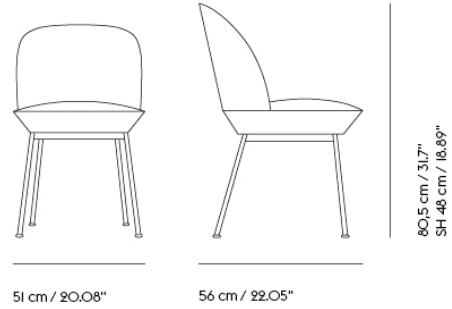

23% rabatt ska dras av på angivna priser

OSLO SIDE CHAIR

Shipper Colli	1
Gross Weight (kg)	13
Net Weight (kg)	9
Base color options	Chrome or Anthracite Black
Warranty Period	5 years

Item No.	Color	Contract Price	Lead Time
Ready-To-Ship			
14921-CHRO_990	Twill Weave 990/Chrome	SEK 7.391,70	-
Made-To-Order			
14908	Clara - All Colors	SEK 6.703,70	4 weeks
30150	Colline - All Colors	SEK 6.703,70	4 weeks
14907	Fiord - All Colors	SEK 6.703,70	4 weeks
19512	Re-wool - All Colors	SEK 6.703,70	4 weeks
19492	Sabi - All Colors	SEK 6.703,70	4 weeks
14901	Steelcut - All Colors	SEK 6.703,70	4 weeks
14902	Steelcut Trio - All Colors	SEK 6.703,70	4 weeks
14903	Hallingdal - All Colors	SEK 7.305,70	4 weeks
14914	Still - All Colors	SEK 7.305,70	4 weeks
16687	Beck - All Colors	SEK 7.391,70	4 weeks
14638	Clay - All Colors	SEK 7.391,70	4 weeks
14904	Divina - All Colors	SEK 7.391,70	4 weeks
14910	Divina MD - All Colors	SEK 7.391,70	4 weeks
14911	Divina Melange - All Colors	SEK 7.391,70	4 weeks
59868	Ecriture - All Colors	SEK 7.391,70	4 weeks
16707	Hearth - All Colors	SEK 7.391,70	4 weeks
14921	Twill Weave - All Colors	SEK 7.391,70	4 weeks
14923	Vidar - All Colors	SEK 7.391,70	4 weeks
19532	Planum - All Colors	SEK 8.079,70	4 weeks