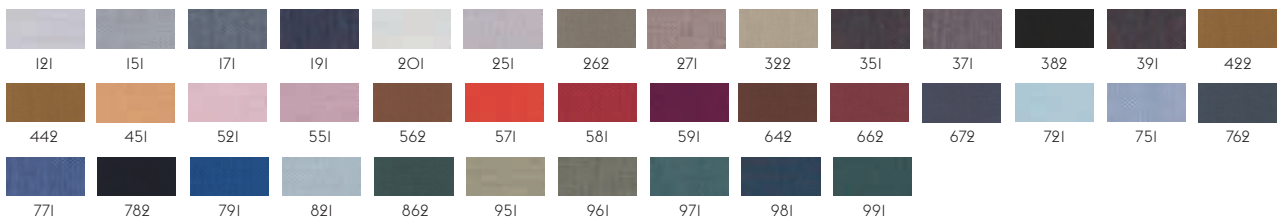

## FIORD BY KVADRAT

Designer: Tone Barnung & Louise Sigvardt.

Composition: 92% new wool worsted, 8% nylon.

Durability: 60.000 Martindale / Lightfastness 5-6.

101