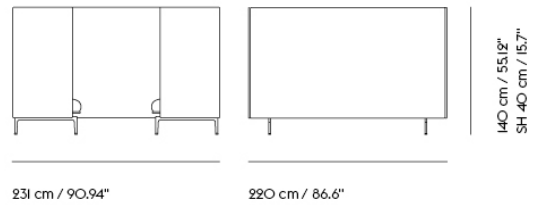

23% rabatt ska dras av på angivna priser

OUTLINE HIGHBACK CABIN 120 / 3-SEATER - BLACK BASE

Shipper Colli	3
Gross Weight (kg)	92
Net Weight (kg)	65.5
Warranty Period	10 years

Item No.	Color	Contract Price	Lead Time
Made-To-Order			
80871	Remix - All Colors	SEK 89.005,70	6 weeks
80943	Canvas - All Colors	SEK 102.335,70	6 weeks
80907	Clara - All Colors	SEK 102.335,70	6 weeks
81249	Colline - All Colors	SEK 102.335,70	6 weeks
80655	Fiord - All Colors	SEK 102.335,70	6 weeks
80763	Steelcut - All Colors	SEK 102.335,70	6 weeks
80727	Steelcut Trio - All Colors	SEK 102.335,70	6 weeks
80799	Hallingdal - All Colors	SEK 108.785,70	6 weeks
80583	Balder - All Colors	SEK 110.935,70	6 weeks
85661	Beck - All Colors	SEK 110.935,70	6 weeks
81195	Clay - All Colors	SEK 110.935,70	6 weeks
80979	Divina - All Colors	SEK 110.935,70	6 weeks
81015	Divina MD - All Colors	SEK 110.935,70	6 weeks
81051	Divina Melange - All Colors	SEK 110.935,70	6 weeks
76169	Ecriture - All Colors	SEK 110.935,70	6 weeks
97653	Hearth - All Colors	SEK 110.935,70	6 weeks
81267	Planum - All Colors	SEK 110.935,70	6 weeks
80619	Twill Weave - All Colors	SEK 110.935,70	6 weeks
81159	Vidar - All Colors	SEK 110.935,70	6 weeks
Extras			
83061	Leather care set for Refine Leather	SEK 172,00	-