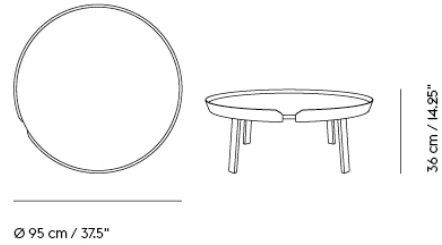

23% rabatt ska dras av på angivna priser

AROUND COFFEE TABLE / EXTRA LARGE

Shipper Colli	1
Gross Weight (kg)	13.06
Net Weight (kg)	10.52
Warranty Period	5 years

Item No.	Color	Contract Price	Lead Time
Ready-To-Ship			
60052	Oak	SEK 7.735,70	-
60055	Anthracite	SEK 7.735,70	-
60051	Ash	SEK 7.735,70	-
60053	Black	SEK 7.735,70	-
60056	Dusty Green	SEK 7.735,70	-
60054	Grey	SEK 7.735,70	-
60058	Stained Dark Brown	SEK 7.735,70	-
60057	White	SEK 7.735,70	-
COM/COL & Specials			
60059	Special Color	SEK 8.079,70	>MOQ: 100 8 weeks