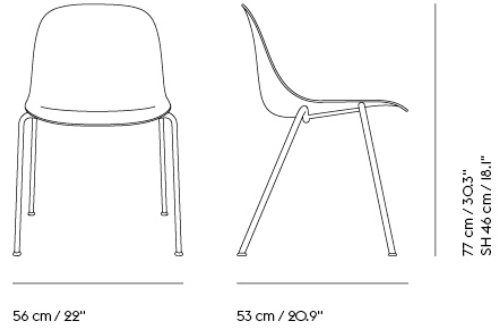

23% rabatt ska dras av på angivna priser

FIBER SIDE CHAIR A-BASE W. LINKING DEVICE AND FELT GLIDES

Shipper Colli	1
Gross Weight (kg)	10,3
Net Weight (kg)	7,4
Base color options	Chrome
Stacking	Up to 15 shell or 10 upholstered chairs can be stacked together
Warranty Period	10 years

Item No.	Color	Contract Price	Lead Time
Made-To-Order			
59026	Black/Chrome (Recycled Plastic)	SEK 2.536,10	3 weeks
59028	Dusty Green/Chrome (Recycled Plastic)	SEK 2.536,10	3 weeks
59027	Grey/Chrome (Recycled Plastic)	SEK 2.536,10	3 weeks
59030	Natural White/Chrome (Recycled Plastic)	SEK 2.536,10	3 weeks
59029	Ochre/Chrome (Recycled Plastic)	SEK 2.536,10	3 weeks
25381	Remix - All Colors	SEK 4.639,70	4 weeks
25389	Canvas - All Colors	SEK 5.460,10	4 weeks
25388	Clara - All Colors	SEK 5.460,10	4 weeks
59642	Fiord - All Colors	SEK 5.460,10	4 weeks
55049	Hero - All Colors	SEK 5.460,10	4 weeks
19757	Re-wool - All Colors	SEK 5.460,10	4 weeks
19645	Sabi - All Colors	SEK 5.460,10	4 weeks
25384	Steelcut - All Colors	SEK 5.460,10	4 weeks
25385	Steelcut Trio - All Colors	SEK 5.460,10	4 weeks
25386	Hallingdal - All Colors	SEK 6.148,10	4 weeks
55166	Balder - All Colors	SEK 6.234,10	4 weeks
13765	Beck - All Colors	SEK 6.234,10	4 weeks
25387	Divina - All Colors	SEK 6.234,10	4 weeks
25390	Divina Melange - All Colors	SEK 6.234,10	4 weeks
25391	Divina Melange - All Colors	SEK 6.234,10	4 weeks
59427	Ecriture - All Colors	SEK 6.234,10	4 weeks