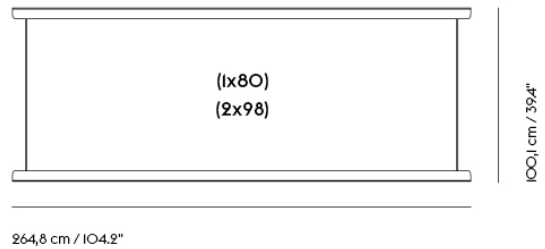

23% rabatt ska dras av på angivna priser

IN SITU MODULAR SOFA / FRAME SECTION (1 X 80 + 2 X 98)

Shipper Colli 1
Gross Weight (kg) 33
Net Weight (kg) 28.02
Warranty Period 10 years

Item No.	Color	Contract Price	Lead Time
Ready-To-Ship			
41562	Black - 1 x 80 + 2 x 98	SEK 5.546,10	-