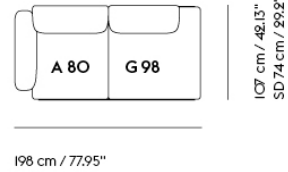

23% rabatt ska dras av på angivna priser

IN SITU MODULAR SOFA / 2-SEATER - CONFIGURATION 3

Shipper Colli	3
Gross Weight (kg)	102.4
Net Weight (kg)	76.02
Warranty Period	10 years

Item No.	Color	Contract Price	Lead Time
Ready-To-Ship			
41902	Frame and Module - Clay 12/Black	SEK 33.105,70	-
99813	Frame and Module - Ecriture 240/Black	SEK 33.105,70	-
Extras			
83061	Leather care set for Refine Leather	SEK 172,00	-