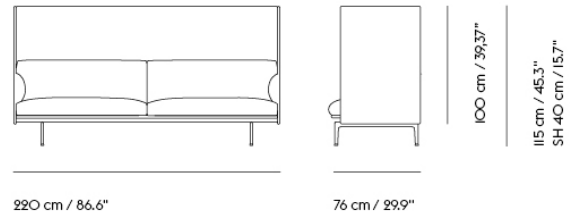

23% rabatt ska dras av på angivna priser

OUTLINE HIGHBACK SOFA 100 / 3-SEATER - BLACK BASE

Shipper Colli	I
Gross Weight (kg)	111
Net Weight (kg)	69
Additional Information	Please note that the highback height for this product is 100 cm / 39.4"
Warranty Period	10 years

Item No.	Color	Contract Price	Lead Time
Made-To-Order			
28488	Remix - All Colors	SEK 40.415,70	6 weeks
28490	Canvas - All Colors	SEK 45.145,70	6 weeks
28489	Clara - All Colors	SEK 45.145,70	6 weeks
91344	Colline - All Colors	SEK 45.145,70	6 weeks
28482	Fiord - All Colors	SEK 45.145,70	6 weeks
28485	Steelcut - All Colors	SEK 45.145,70	6 weeks
28484	Steelcut Trio - All Colors	SEK 45.145,70	6 weeks
28486	Hallingdal - All Colors	SEK 47.725,70	6 weeks
28501	Balder - All Colors	SEK 51.165,70	6 weeks
85690	Beck - All Colors	SEK 51.165,70	6 weeks
68290	Clay - All Colors	SEK 51.165,70	6 weeks
28491	Divina - All Colors	SEK 51.165,70	6 weeks
28492	Divina MD - All Colors	SEK 51.165,70	6 weeks
28493	Divina Melange - All Colors	SEK 51.165,70	6 weeks
76206	Ecriture - All Colors	SEK 51.165,70	6 weeks
97522	Hearth - All Colors	SEK 51.165,70	6 weeks
91475	Planum - All Colors	SEK 51.165,70	6 weeks
28502	Twill Weave - All Colors	SEK 51.165,70	6 weeks
28500	Vidar - All Colors	SEK 51.165,70	6 weeks

Extras

83061	Leather care set for Refine Leather	SEK 172,00	-