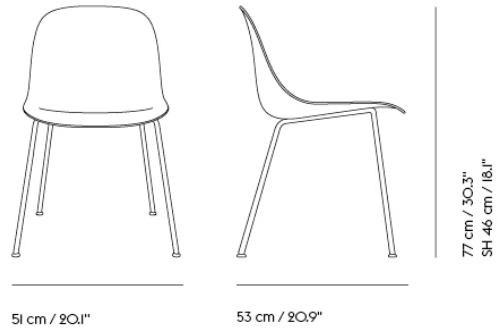

23% rabatt ska dras av på angivna priser

FIBER SIDE CHAIR TUBE BASE

Shipper Colli	1
Gross Weight (kg)	9
Net Weight (kg)	4.9
Base color options	Anthracite Black, Chrome, Dusty Green, Grey or White
Warranty Period	10 Years

Item No.	Color	Contract Price	Lead Time
Ready-To-Ship			
58932	Black/Anthracite Black (Recycled Plastic)	SEK 2.450,10	-
58934	Dusty Green/Dusty Green (Recycled Plastic)	SEK 2.450,10	-
58933	Grey/Grey (Recycled Plastic)	SEK 2.450,10	-
58936	Natural White/White (Recycled Plastic)	SEK 2.450,10	-
58935	Ochre/Anthracite Black (Recycled Plastic)	SEK 2.450,10	-
Made-To-Order			
59037	Black/Chrome (Recycled Plastic)	SEK 2.450,10	3 weeks
59039	Dusty Green/Chrome (Recycled Plastic)	SEK 2.450,10	3 weeks
59038	Grey/Chrome (Recycled Plastic)	SEK 2.450,10	3 weeks
59041	Natural White/Chrome (Recycled Plastic)	SEK 2.450,10	3 weeks
59040	Ochre/Chrome (Recycled Plastic)	SEK 2.450,10	3 weeks
23210	Remix - All Colors	SEK 4.381,70	4 weeks
23218	Canvas - All Colors	SEK 5.202,10	4 weeks
23217	Clara - All Colors	SEK 5.202,10	4 weeks
59552	Fiord - All Colors	SEK 5.202,10	4 weeks
55010	Hero - All Colors	SEK 5.202,10	4 weeks
19664	Re-wool - All Colors	SEK 5.202,10	4 weeks
19552	Sabi - All Colors	SEK 5.202,10	4 weeks
23211	Steelcut - All Colors	SEK 5.202,10	4 weeks
23212	Steelcut Trio - All Colors	SEK 5.202,10	4 weeks
23213	Hallingdal - All Colors	SEK 5.890,10	4 weeks