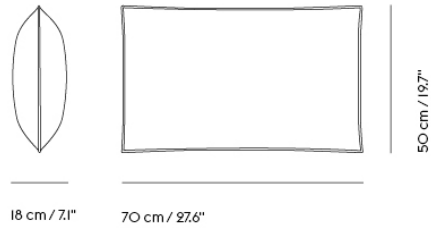

23% rabatt ska dras av på angivna priser

IN SITU MODULAR SOFA / CUSHION — 70 X 50 CM / 27.6 X 19.7"

Shipper Colli	1
Gross Weight (kg)	2.5
Net Weight (kg)	1.75
Warranty Period	10 years

Item No.	Color	Contract Price	Lead Time
Ready-To-Ship			
41331-12	Clay 12	SEK 1.973,70	-
98872-240	Ecriture 240	SEK 1.973,70	-
Made-To-Order			
99043	Remix - All Colors	SEK 1.418,10	6 weeks
95560	Colline - All Colors	SEK 1.504,10	6 weeks
41333	Fiord - All Colors	SEK 1.504,10	6 weeks
95510	Re-wool - All Colors	SEK 1.504,10	6 weeks
98810	Sabi - All Colors	SEK 1.504,10	6 weeks
41334	Hallingdal - All Colors	SEK 1.848,10	6 weeks
99306	Beck - All Colors	SEK 1.973,70	6 weeks
41331	Clay - All Colors	SEK 1.973,70	6 weeks
41335	Divina - All Colors	SEK 1.973,70	6 weeks
41336	Divina MD - All Colors	SEK 1.973,70	6 weeks
41337	Divina Melange - All Colors	SEK 1.973,70	6 weeks
98872	Ecriture - All Colors	SEK 1.973,70	6 weeks
99240	Hearth - All Colors	SEK 1.973,70	6 weeks
76413	Planum - All Colors	SEK 1.973,70	6 weeks
95610	Twill Weave - All Colors	SEK 1.973,70	6 weeks
41338	Vidar - All Colors	SEK 1.973,70	6 weeks

Extras