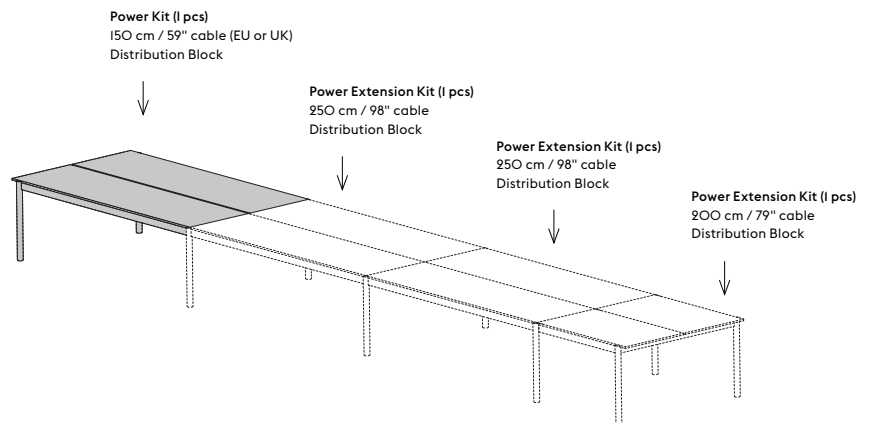

Example 2

OPTION B

1. TABLES / 2. ACCESSORIES / 3. LIGHTING / 4. TABLE POWER OUTLET / 5. INTEGRATED POWER / 6. CABLE TRAY