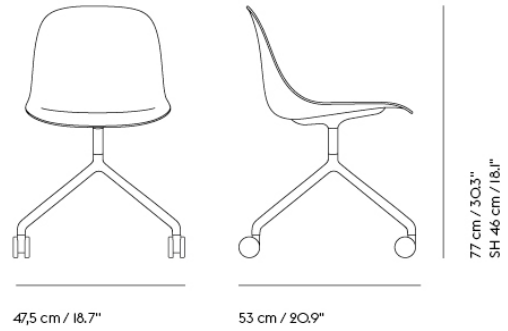

23% rabatt ska dras av på angivna priser

FIBER SIDE CHAIR SWIVEL BASE W. CASTORS

Shipper Colli	1
Gross Weight (kg)	10.3
Net Weight (kg)	9.8
Base color options	Anthracite Black, Dusty Green. Grey or Polished Aluminum with black castors. White with White castors.
Warranty Period	10 years

Item No.	Color	Contract Price	Lead Time
Made-To-Order			
59001	Black/Anthracite Black (Recycled Plastic)	SEK 3.951,70	3 weeks
59003	Dusty Green/Dusty Green (Recycled Plastic)	SEK 3.951,70	3 weeks
59002	Grey/Grey (Recycled Plastic)	SEK 3.951,70	3 weeks
59005	Natural White/White (Recycled Plastic)	SEK 3.951,70	3 weeks
59004	Ochre/Anthracite Black (Recycled Plastic)	SEK 3.951,70	3 weeks
23370	Remix - All Colors	SEK 5.890,10	4 weeks
23378	Canvas - All Colors	SEK 6.703,70	4 weeks
23377	Clara - All Colors	SEK 6.703,70	4 weeks
59554	Fiord - All Colors	SEK 6.703,70	4 weeks
55016	Hero - All Colors	SEK 6.703,70	4 weeks
19666	Re-wool - All Colors	SEK 6.703,70	4 weeks
19554	Sabi - All Colors	SEK 6.703,70	4 weeks
23371	Steelcut - All Colors	SEK 6.703,70	4 weeks
23372	Steelcut Trio - All Colors	SEK 6.703,70	4 weeks
23373	Hallingdal - All Colors	SEK 7.391,70	4 weeks
55133	Balder - All Colors	SEK 7.524,10	4 weeks
13675	Beck - All Colors	SEK 7.524,10	4 weeks
58008	Clay - All Colors	SEK 7.524,10	4 weeks
23374	Divina - All Colors	SEK 7.524,10	4 weeks
23379	Divina MD - All Colors	SEK 7.524,10	4 weeks
23380	Divina Melange - All Colors	SEK 7.524,10	4 weeks
59337	Ecriture - All Colors	SEK 7.524,10	4 weeks