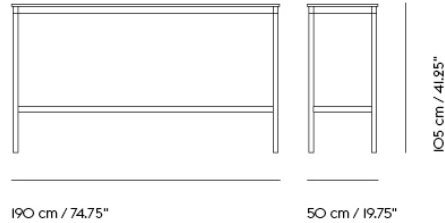

23% rabatt ska dras av på angivna priser

BASE HIGH TABLE / 190 X 50 H: 105 CM /
74.8 X 19.7 H: 41.3"

Shipper Colli	2
Gross Weight (kg)	39
Net Weight (kg)	34.2
Base color options	White, Black
Warranty Period	10 years

Item No.	Color	Contract Price	Lead Time
Ready-To-Ship			
62026	White Laminate/Plywood/Black	SEK 17.625,70	-
62025	White Laminate/Plywood/White	SEK 17.625,70	-
64772	Lacquered Oak Veneer/Plywood/Black	SEK 21.495,70	-
64773	Lacquered Oak Veneer/Plywood/White	SEK 21.495,70	-
62029	Black Linoleum/Plywood/Black	SEK 19.345,70	-
62030	Black Linoleum/Plywood/White	SEK 19.345,70	-
Made-To-Order			
62028	Black Laminate/Plywood/Black	SEK 17.625,70	8 weeks
62027	Black Laminate/Plywood/White	SEK 17.625,70	8 weeks
62036	Black Nanolaminate/Plywood/Black	SEK 22.785,70	8 weeks
62035	Black Nanolaminate/Plywood/White	SEK 22.785,70	8 weeks
62034	White Nanolaminate/Plywood/Black	SEK 22.785,70	8 weeks
62033	White Nanolaminate/Plywood/White	SEK 22.785,70	8 weeks