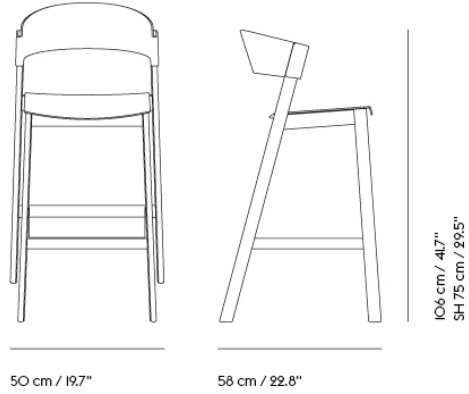

23% rabatt ska dras av på angivna priser

COVER BAR STOOL / 75 CM / 29.5"

Shipper Colli	1
Gross Weight (kg)	9.15
Net Weight (kg)	6.25
Base color options	Black, Dark Beige, Green, Oak or Stained Dark Brown
Warranty Period	10 Years

Item No.	Color	Contract Price	Lead Time
Ready-To-Ship			
33102	Black	SEK 5.804,10	-
33107	Dark Beige	SEK 5.804,10	-
33104	Green	SEK 5.804,10	-
33101	Oak	SEK 5.804,10	-
33105	Stained Dark Brown	SEK 5.804,10	-
Made-To-Order			
33121	Remix - All Colors	SEK 6.578,10	7 weeks
33129	Canvas - All Colors	SEK 7.047,70	7 weeks
33128	Clara - All Colors	SEK 7.047,70	7 weeks
33134	Colline - All Colors	SEK 7.047,70	7 weeks
33139	Fiord - All Colors	SEK 7.047,70	7 weeks
33136	Re-wool - All Colors	SEK 7.047,70	7 weeks
33133	Sabi - All Colors	SEK 7.047,70	7 weeks
33122	Steelcut - All Colors	SEK 7.047,70	7 weeks
33123	Steelcut Trio - All Colors	SEK 7.047,70	7 weeks
33124	Hallingdal - All Colors	SEK 7.180,10	7 weeks
33119	Beck - All Colors	SEK 7.305,70	7 weeks
33131	Clay - All Colors	SEK 7.305,70	7 weeks
33125	Divina - All Colors	SEK 7.305,70	7 weeks
33126	Divina MD - All Colors	SEK 7.305,70	7 weeks
33127	Divina Melange - All Colors	SEK 7.305,70	7 weeks