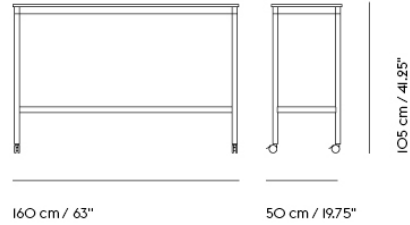

23% rabatt ska dras av på angivna priser

**BASE HIGH TABLE / WITH CASTORS / 160
X 50 H: 105 CM / 63 X 19.7 H: 41.3"**

Shipper Colli	2
Gross Weight (kg)	35
Net Weight (kg)	29.22
Base color options	Black, White
Warranty Period	10 years

Item No.	Color	Contract Price	Lead Time
Made-To-Order			
64308	Black Laminate/Plywood/Black	SEK 18.055,70	8 weeks
64372	Black Laminate/Plywood/White	SEK 18.055,70	8 weeks
64348	White Laminate/Plywood/Black	SEK 18.055,70	8 weeks
64419	White Laminate/Plywood/White	SEK 18.055,70	8 weeks
64324	Black Nanolaminate/Plywood/Black	SEK 21.495,70	8 weeks
64388	Black Nanolaminate/Plywood/White	SEK 21.495,70	8 weeks
64356	White Nanolaminate/Plywood/Black	SEK 21.495,70	8 weeks
64420	White Nanolaminate/Plywood/White	SEK 21.495,70	8 weeks
64332	Lacquered Oak Veneer/Plywood/Black	SEK 20.205,70	8 weeks
64396	Lacquered Oak Veneer/Plywood/White	SEK 20.205,70	8 weeks
64316	Black Linoleum/Plywood/Black	SEK 19.775,70	8 weeks
64380	Black Linoleum/Plywood/White	SEK 19.775,70	8 weeks