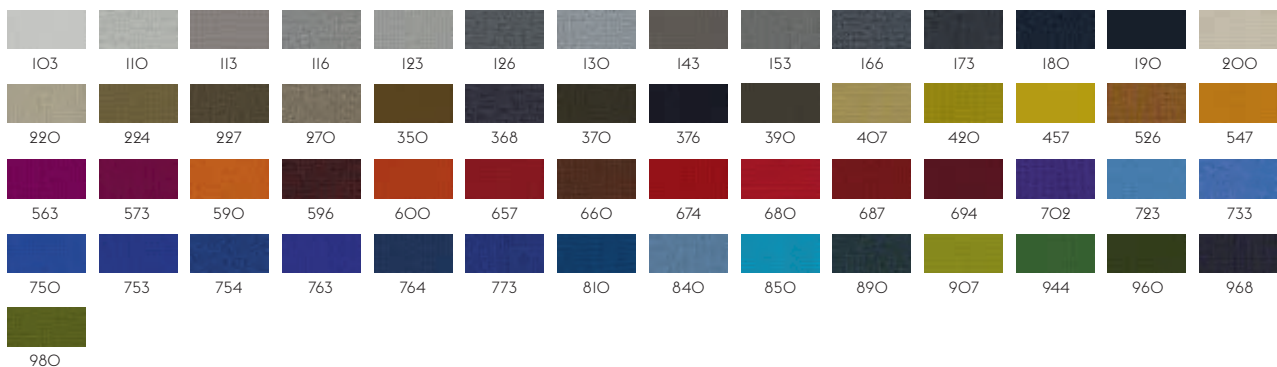

HALLINGDAL 65 BY KVADRAT

Designer: Nanna Ditzel.

Composition: 70% new wool, 30% viscose.

Durability: 100.000 Martindale / Lightfastness 6-7.

Sustainability: Complies with both EU ecolabel "The Flower" and Greenguard Gold Certification.

100