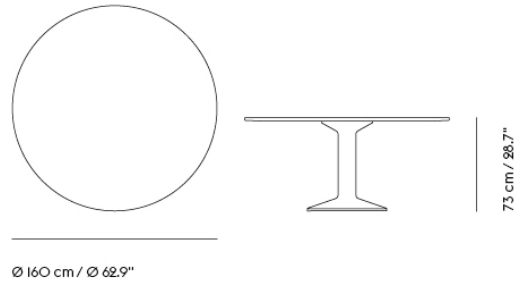

23% rabatt ska dras av på angivna priser

MIDST TABLE / Ø 160 CM / 63"

Shipper Colli	2
Gross Weight (kg)	96.98
Net Weight (kg)	74.217
Please note	Other color combinations are available upon request
Warranty Period	10 years

Item No.	Color	Contract Price	Lead Time
Ready-To-Ship			
32824	Black Linoleum/Black	SEK 36.975,70	-
32835	Dark Red Linoleum/Dark Red	SEK 36.975,70	-
32827	Dark Oiled Oak/Black	SEK 42.995,70	-
32829	Dark Oiled Oak/Dark Red	SEK 42.995,70	-
32828	Dark Oiled Oak/Grey	SEK 42.995,70	-
32830	Oiled Oak/Black	SEK 42.995,70	-
32832	Oiled Oak/Dark Red	SEK 42.995,70	-
32831	Oiled Oak/Grey	SEK 42.995,70	-