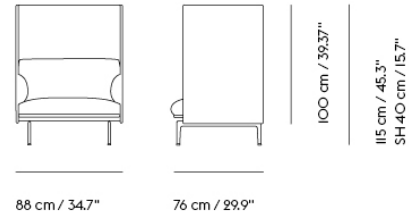

23% rabatt ska dras av på angivna priser

OUTLINE HIGHBACK SOFA 100 / 1-SEATER - BLACK BASE

Shipper Colli	1
Gross Weight (kg)	63
Net Weight (kg)	54
Additional Information	Please note that the highback height for this product is 100 cm / 39.4"
Warranty Period	10 years

Item No.	Color	Contract Price	Lead Time
Made-To-Order			
69384	Remix - All Colors	SEK 26.225,70	6 weeks
69386	Canvas - All Colors	SEK 30.095,70	6 weeks
69385	Clara - All Colors	SEK 30.095,70	6 weeks
91390	Colline - All Colors	SEK 30.095,70	6 weeks
69378	Fiord - All Colors	SEK 30.095,70	6 weeks
69381	Steelcut - All Colors	SEK 30.095,70	6 weeks
69380	Steelcut Trio - All Colors	SEK 30.095,70	6 weeks
69382	Hallingdal - All Colors	SEK 32.675,70	6 weeks
69397	Balder - All Colors	SEK 34.395,70	6 weeks
85736	Beck - All Colors	SEK 34.395,70	6 weeks
68345	Clay - All Colors	SEK 34.395,70	6 weeks
69387	Divina - All Colors	SEK 34.395,70	6 weeks
69388	Divina MD - All Colors	SEK 34.395,70	6 weeks
69389	Divina Melange - All Colors	SEK 34.395,70	6 weeks
76252	Ecriture - All Colors	SEK 34.395,70	6 weeks
97564	Hearth - All Colors	SEK 34.395,70	6 weeks
91521	Planum - All Colors	SEK 34.395,70	6 weeks
69398	Twill Weave - All Colors	SEK 34.395,70	6 weeks
69396	Vidar - All Colors	SEK 34.395,70	6 weeks

Extras

83061	Leather care set for Refine Leather	SEK 172,00	-