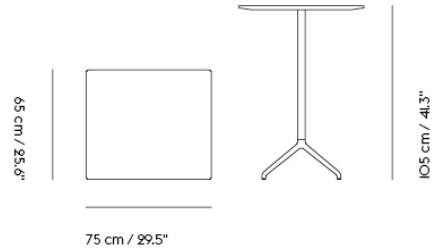

23% rabatt ska dras av på angivna priser

STILL CAFÉ TABLE / 75 X 65 H: 105 CM /
29.5 X 25.6 H: 41.3"

Shipper Colli	2
Gross Weight (kg)	19.05
Net Weight (kg)	14.198
Base color options	White, Black
Warranty Period	10 years

Item No.	Color	Contract Price	Lead Time
Ready-To-Ship			
65598	Black Nanolaminate/Anthracite Black	SEK 6.234,10	6 weeks
65597	Black Nanolaminate/White	SEK 6.234,10	6 weeks
65596	White Nanolaminate/Anthracite Black	SEK 6.234,10	6 weeks
65595	White Nanolaminate/White	SEK 6.234,10	6 weeks
Made-To-Order			
65526	Black Linoleum/Anthracite Black	SEK 6.234,10	6 weeks
65525	Black Linoleum/White	SEK 6.234,10	6 weeks