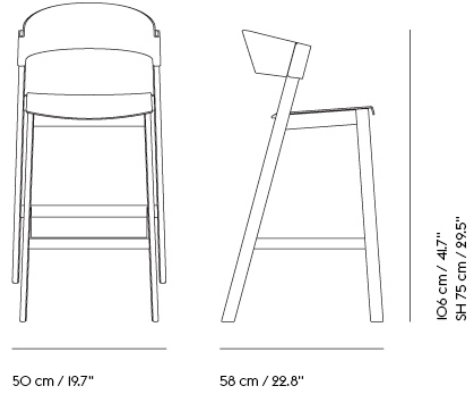

## COVER BAR STOOL / WITH STEEL FOOT PROTECT - 75 CM / 29.5"

Shipper Colli	1
Gross Weight (kg)	9.38
Net Weight (kg)	6.48
Base color options	Black, Dark Beige, Green, Oak or Stained Dark Brown
Warranty Period	10 Years