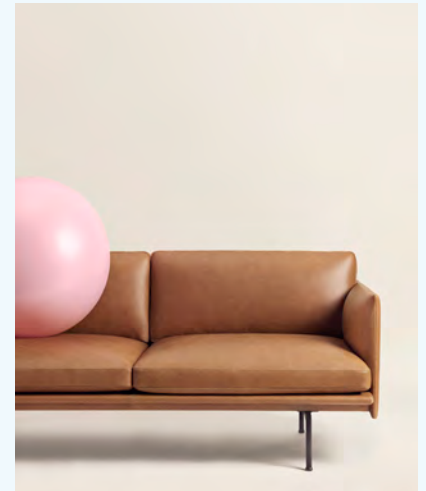

## OUTLINE SOFA SERIES

"With the Outline Sofa Family, we wanted to create a visually light and elegant design with lots of comfort, translating aspects of modern architecture into the design through juxtaposing elements. Outline is created with slim proportions for a simple and elegant look, complemented by its generous seat and slender legs. There's a calm serenity about the Outline Sofa Family, having a soft and deep seat with clean lines and a strong architectural presence, brought forth by its overlapping forms that bring a refined touch to the expression of the design."