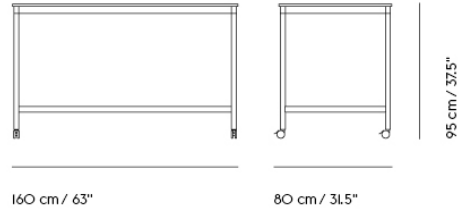

23% rabatt ska dras av på angivna priser

BASE HIGH TABLE / WITH CASTORS / 160 X 80 H: 95 CM / 63 X 31.5 H: 37.4"

Shipper Colli	2
Gross Weight (kg)	35.4
Net Weight (kg)	29.67
Base color options	Black, White
Warranty Period	10 years

Item No.	Color	Contract Price	Lead Time
Made-To-Order			
64311	Black Laminate/Plywood/Black	SEK 18.055,70	8 weeks
64375	Black Laminate/Plywood/White	SEK 18.055,70	8 weeks
64351	White Laminate/Plywood/Black	SEK 18.055,70	8 weeks
64414	White Laminate/Plywood/White	SEK 18.055,70	8 weeks
64327	Black Nanolaminate/Plywood/Black	SEK 21.495,70	8 weeks
64391	Black Nanolaminate/Plywood/White	SEK 21.495,70	8 weeks
64359	White Nanolaminate/Plywood/Black	SEK 21.495,70	8 weeks
64423	White Nanolaminate/Plywood/White	SEK 21.495,70	8 weeks
64335	Lacquered Oak Veneer/Plywood/Black	SEK 20.205,70	8 weeks
64399	Lacquered Oak Veneer/Plywood/White	SEK 20.205,70	8 weeks
64318	Black Linoleum/Plywood/Black	SEK 19.775,70	8 weeks
64382	Black Linoleum/Plywood/White	SEK 19.775,70	8 weeks