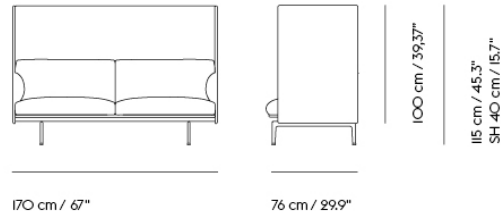

23% rabatt ska dras av på angivna priser

OUTLINE HIGHBACK SOFA 100 / 2-SEATER - POLISHED ALUMINUM BASE

Shipper Colli	1
Gross Weight (kg)	85.84
Net Weight (kg)	71.6
Additional Information	Please note that the highback height for this product is 100 cm / 39.4"
Warranty Period	10 years

Item No.	Color	Contract Price	Lead Time
Made-To-Order			
67858	Remix - All Colors	SEK 36.975,70	6 weeks
67860	Canvas - All Colors	SEK 41.275,70	6 weeks
67859	Clara - All Colors	SEK 41.275,70	6 weeks
91374	Colline - All Colors	SEK 41.275,70	6 weeks
67852	Fiord - All Colors	SEK 41.275,70	6 weeks
67855	Steelcut - All Colors	SEK 41.275,70	6 weeks
67854	Steelcut Trio - All Colors	SEK 41.275,70	6 weeks
67856	Hallingdal - All Colors	SEK 46.005,70	6 weeks
67871	Balder - All Colors	SEK 46.865,70	6 weeks
85720	Beck - All Colors	SEK 46.865,70	6 weeks
68293	Clay - All Colors	SEK 46.865,70	6 weeks
67861	Divina - All Colors	SEK 46.865,70	6 weeks
67862	Divina MD - All Colors	SEK 46.865,70	6 weeks
67863	Divina Melange - All Colors	SEK 46.865,70	6 weeks
76236	Ecriture - All Colors	SEK 46.865,70	6 weeks
97548	Hearth - All Colors	SEK 46.865,70	6 weeks
91505	Planum - All Colors	SEK 46.865,70	6 weeks
67872	Twill Weave - All Colors	SEK 46.865,70	6 weeks
67870	Vidar - All Colors	SEK 46.865,70	6 weeks

Extras

83061	Leather care set for Refine Leather	SEK 172,00	-