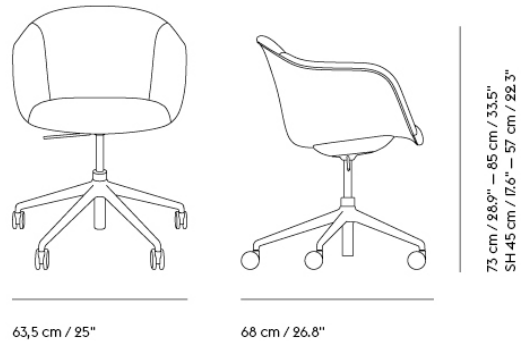

23% rabatt ska dras av på angivna priser

FIBER SOFT ARMCHAIR SWIVEL BASE W. GAS LIFT, CASTORS AND TILT

Shipper Colli	1
Gross Weight (kg)	19.5
Net Weight (kg)	19.5
Base color options	Anthracite Black or Grey
Warranty Period	10 years

Item No.	Color	Contract Price	Lead Time
Made-To-Order			
16369	Remix - All Colors	SEK 9.455,70	4 weeks
16374	Canvas - All Colors	SEK 10.745,70	4 weeks
16373	Clara - All Colors	SEK 10.745,70	4 weeks
16580	Fiord - All Colors	SEK 10.745,70	4 weeks
16592	Hero - All Colors	SEK 10.745,70	4 weeks
16381	Re-wool - All Colors	SEK 10.745,70	4 weeks
16253	Sabi - All Colors	SEK 10.745,70	4 weeks
16371	Steelcut - All Colors	SEK 10.745,70	4 weeks
16372	Steelcut Trio - All Colors	SEK 10.745,70	4 weeks
16380	Balder - All Colors	SEK 11.605,70	4 weeks
13794	Beck - All Colors	SEK 11.605,70	4 weeks
16370	Clay - All Colors	SEK 11.605,70	4 weeks
16376	Divina - All Colors	SEK 11.605,70	4 weeks
16377	Divina MD - All Colors	SEK 11.605,70	4 weeks
16378	Divina Melange - All Colors	SEK 11.605,70	4 weeks
16568	Ecriture - All Colors	SEK 11.605,70	4 weeks
16375	Hallingdal - All Colors	SEK 11.605,70	4 weeks
14552	Hearth - All Colors	SEK 11.605,70	4 weeks
16261	Planum - All Colors	SEK 11.605,70	4 weeks
16379	Twill Weave - All Colors	SEK 11.605,70	4 weeks
16576	Vidar - All Colors	SEK 11.605,70	4 weeks