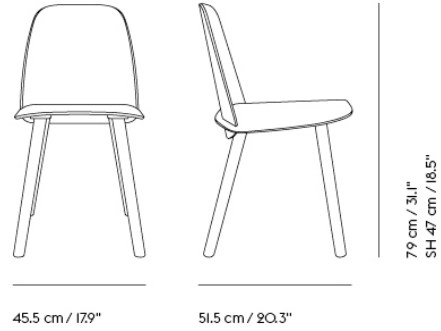

23% rabatt ska dras av på angivna priser

NERD CHAIR

Shipper Colli	1
Gross Weight (kg)	6.9
Net Weight (kg)	4.5
Warranty Period	5 years

Item No.	Color	Contract Price	Lead Time
Ready-To-Ship			
32002	Black	SEK 3.693,70	-
32004	Green	SEK 3.693,70	-
32003	Grey	SEK 3.693,70	-
32006	Midnight Blue	SEK 3.693,70	-
32001	Oak	SEK 3.693,70	-
32009	Stained Dark Brown	SEK 3.693,70	-
32005	Tan Rose	SEK 3.693,70	-
32008	White ***	SEK 3.693,70	-
Extras			
80152	Felt glides for Nerd Series and Workshop Chair and Bench (4 pcs per pack) - Black	SEK 141,90	-
80153	Felt glides for Nerd Series and Workshop Chair and Bench (4 pcs per pack) - Grey	SEK 141,90	-
COM/COL & Specials			
32010	Special Color	SEK 4.170,10	>MOQ: 24 Start-Up Fee: SEK 10.495,00
			10 weeks