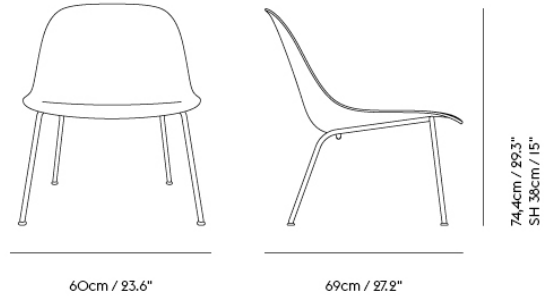

23% rabatt ska dras av på angivna priser

FIBER LOUNGE CHAIR TUBE BASE

Shipper Colli	1
Gross Weight (kg)	11.5
Net Weight (kg)	8
Base color options	Anthracite Black, Dusty Green, Grey or White
Warranty Period	10 years

Item No.	Color	Contract Price	Lead Time
Ready-To-Ship			
25477-BLCK_154	Divina I54/Anthracite Black ***	SEK 9.025,70	-
Made-To-Order			
58942	Black/Anthracite Black (Recycled Plastic)	SEK 4.037,70	3 weeks
58944	Dusty Green/Dusty Green (Recycled Plastic)	SEK 4.037,70	3 weeks
58943	Grey/Grey (Recycled Plastic)	SEK 4.037,70	3 weeks
58946	Natural White/White (Recycled Plastic)	SEK 4.037,70	3 weeks
58945	Ochre/Black (Recycled Plastic)	SEK 4.037,70	3 weeks
25470	Remix - All Colors	SEK 7.180,10	4 weeks
25475	Canvas - All Colors	SEK 8.212,10	4 weeks
25474	Clara - All Colors	SEK 8.212,10	4 weeks
59568	Fiord - All Colors	SEK 8.212,10	4 weeks
55054	Hero - All Colors	SEK 8.212,10	4 weeks
19683	Re-wool - All Colors	SEK 8.212,10	4 weeks
19571	Sabi - All Colors	SEK 8.212,10	4 weeks
25472	Steelcut - All Colors	SEK 8.212,10	4 weeks
25473	Steelcut Trio - All Colors	SEK 8.212,10	4 weeks
55171	Balder - All Colors	SEK 9.025,70	4 weeks
13691	Beck - All Colors	SEK 9.025,70	4 weeks
58025	Clay - All Colors	SEK 9.025,70	4 weeks
25477	Divina - All Colors	SEK 9.025,70	4 weeks
25478	Divina MD - All Colors	SEK 9.025,70	4 weeks