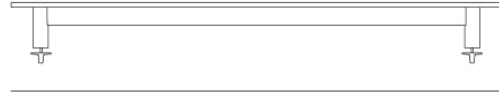

23% rabatt ska dras av på angivna priser

LINEAR SYSTEM TRAY / 170 CM / 66.9"

170 cm / 66.9"

21 cm / 8.3"

Shipper Colli	1
Gross Weight (kg)	11.805
Net Weight (kg)	6.7
Warranty Period	5 years

Item No.	Color	Contract Price	Lead Time
Ready-To-Ship			
50212	Black	SEK 2.880,10	-
39966	Oak	SEK 2.880,10	-