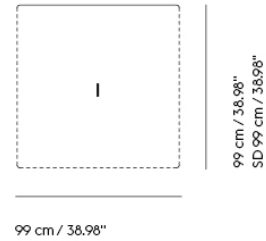

23% rabatt ska dras av på angivna priser

CONNECT SOFT MODULAR SOFA / OTTOMAN (I)

Shipper Colli	I
Gross Weight (kg)	35.29
Net Weight (kg)	25.69
Warranty Period	10 years

Item No.	Color	Contract Price	Lead Time
Ready-To-Ship			
94517-128	Re-wool I28	SEK 11.605,70	-
94625-12	Clay I2	SEK 13.325,70	-
Made-To-Order			
94526	Remix - All Colors	SEK 9.885,70	6 weeks
94571	Canvas - All Colors	SEK 11.605,70	6 weeks
94580	Clara - All Colors	SEK 11.605,70	6 weeks
94544	Fiord - All Colors	SEK 11.605,70	6 weeks
94517	Re-wool - All Colors	SEK 11.605,70	6 weeks
98830	Sabi - All Colors	SEK 11.605,70	6 weeks
94553	Steelcut - All Colors	SEK 11.605,70	6 weeks
94562	Steelcut Trio - All Colors	SEK 11.605,70	6 weeks
94589	Hallingdal - All Colors	SEK 12.465,70	6 weeks
94508	Balder - All Colors	SEK 13.325,70	6 weeks
99448	Beck - All Colors	SEK 13.325,70	6 weeks
94625	Clay - All Colors	SEK 13.325,70	6 weeks
94598	Divina - All Colors	SEK 13.325,70	6 weeks
94607	Divina MD - All Colors	SEK 13.325,70	6 weeks
94616	Divina Melange - All Colors	SEK 13.325,70	6 weeks
98850	Ecriture - All Colors	SEK 13.325,70	6 weeks
66708	Hearth - All Colors	SEK 13.325,70	6 weeks
76422	Planum - All Colors	SEK 13.325,70	6 weeks