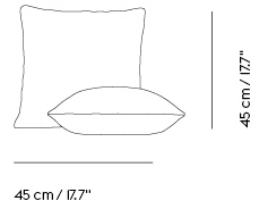

23% rabatt ska dras av på angivna priser

MINGLE CUSHION / 45 X 45 CM / 17.7 X 17.7"

Shipper Colli	1
Gross Weight (kg)	0.541
Net Weight (kg)	0.534
Warranty Period	5 years

Item No.	Color	Contract Price	Lead Time
Ready-To-Ship			
97406	Copper Brown / Light Blue	SEK 1.074,10	-
97404	Light Blue / Mint	SEK 1.074,10	-
97401	Light Green	SEK 1.074,10	-
97400	Light Yellow	SEK 1.074,10	-
97403	Midnight Blue	SEK 1.074,10	-
97407	Rose / Petroleum	SEK 1.074,10	-
97405	Sand / Lilac	SEK 1.074,10	-
97402	Taupe	SEK 1.074,10	-