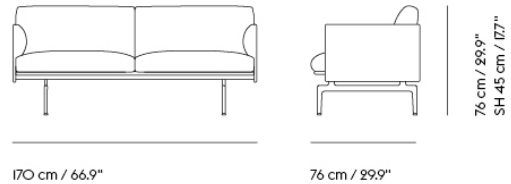

23% rabatt ska dras av på angivna priser

OUTLINE STUDIO SOFA / 170 CM / 66.9" -
BLACK BASE - SH: 45 CM / 17.7"

Shipper Colli |
Gross Weight (kg) 64
Net Weight (kg) 50
Warranty Period 10 years

Item No.	Color	Contract Price	Lead Time
Made-To-Order			
73613	Remix - All Colors	SEK 26.225,70	6 weeks
73615	Canvas - All Colors	SEK 30.095,70	6 weeks
73614	Clara - All Colors	SEK 30.095,70	6 weeks
91428	Colline - All Colors	SEK 30.095,70	6 weeks
73607	Fiord - All Colors	SEK 30.095,70	6 weeks
73610	Steelcut - All Colors	SEK 30.095,70	6 weeks
73609	Steelcut Trio - All Colors	SEK 30.095,70	6 weeks
73611	Hallingdal - All Colors	SEK 32.675,70	6 weeks
73626	Balder - All Colors	SEK 34.395,70	6 weeks
85772	Beck - All Colors	SEK 34.395,70	6 weeks
68372	Clay - All Colors	SEK 34.395,70	6 weeks
73616	Divina - All Colors	SEK 34.395,70	6 weeks
73617	Divina MD - All Colors	SEK 34.395,70	6 weeks
73618	Divina Melange - All Colors	SEK 34.395,70	6 weeks
76290	Ecriture - All Colors	SEK 34.395,70	6 weeks
97602	Hearth - All Colors	SEK 34.395,70	6 weeks
91559	Planum - All Colors	SEK 34.395,70	6 weeks
73627	Twill Weave - All Colors	SEK 34.395,70	6 weeks
73625	Vidar - All Colors	SEK 34.395,70	6 weeks
Extras			
83061	Leather care set for Refine Leather	SEK 172,00	-