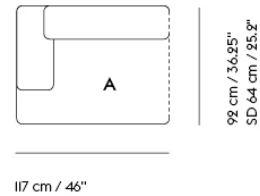

23% rabatt ska dras av på angivna priser

CONNECT MODULAR SOFA / LEFT ARMREST (A)

Shipper Colli	1
Gross Weight (kg)	55
Net Weight (kg)	50
Please note	This product features an armrest on the left-hand side when facing the product from the front.
Warranty Period	10 years

Item No.	Color	Contract Price	Lead Time
Ready-To-Ship			
11501-123	Remix I23 ***	SEK 14.615,70	-
Made-To-Order			
11501	Remix - All Colors	SEK 14.615,70	6 weeks
98260	Canvas - All Colors	SEK 17.625,70	6 weeks
11592	Clara - All Colors	SEK 17.625,70	6 weeks
95800	Colline - All Colors	SEK 17.625,70	6 weeks
98290	Fiord - All Colors	SEK 17.625,70	6 weeks
11581	Steelcut - All Colors	SEK 17.625,70	6 weeks
11541	Steelcut Trio - All Colors	SEK 17.625,70	6 weeks
11621	Hallingdal - All Colors	SEK 18.055,70	6 weeks
66550	Beck - All Colors	SEK 18.485,70	6 weeks
95700	Clay - All Colors	SEK 18.485,70	6 weeks
20261	Divina - All Colors	SEK 18.485,70	6 weeks
19021	Divina MD - All Colors	SEK 18.485,70	6 weeks
19041	Divina Melange - All Colors	SEK 18.485,70	6 weeks
76339	Ecriture - All Colors	SEK 18.485,70	6 weeks
66600	Hearth - All Colors	SEK 18.485,70	6 weeks
98778	Planum - All Colors	SEK 18.485,70	6 weeks
95900	Twill Weave - All Colors	SEK 18.485,70	6 weeks
76317	Vidar - All Colors	SEK 18.485,70	6 weeks