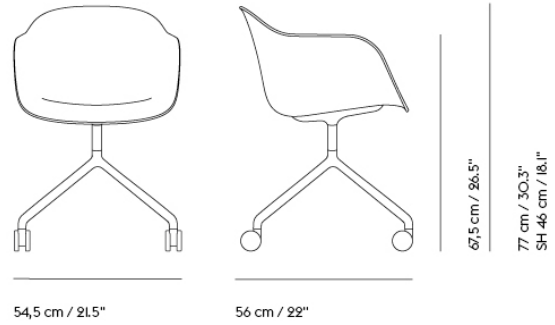

23% rabatt ska dras av på angivna priser

FIBER ARMCHAIR / SWIVEL BASE W. CASTORS

Shipper Colli	1
Gross Weight (kg)	10,3
Net Weight (kg)	9,8
Base color options	Anthracite Black, Dusty Green, Grey or Polished Aluminum with black castors. White with white castors.
Warranty Period	10 years

Item No.	Color	Contract Price	Lead Time
Made-To-Order			
58986	Black/Anthracite Black (Recycled Plastic)	SEK 4.170,10	3 weeks
58988	Dusty Green/Dusty Green (Recycled Plastic)	SEK 4.170,10	3 weeks
58987	Grey/Grey (Recycled Plastic)	SEK 4.170,10	3 weeks
58990	Natural White/White (Recycled Plastic)	SEK 4.170,10	3 weeks
58989	Ochre/Anthracite Black (Recycled Plastic)	SEK 4.170,10	3 weeks
23090	Remix - All Colors	SEK 6.492,10	4 weeks
23098	Canvas - All Colors	SEK 7.305,70	4 weeks
23097	Clara - All Colors	SEK 7.305,70	4 weeks
59551	Fiord - All Colors	SEK 7.305,70	4 weeks
55008	Hero - All Colors	SEK 7.305,70	4 weeks
19663	Re-wool - All Colors	SEK 7.305,70	4 weeks
19551	Sabi - All Colors	SEK 7.305,70	4 weeks
23091	Steelcut - All Colors	SEK 7.305,70	4 weeks
23092	Steelcut Trio - All Colors	SEK 7.305,70	4 weeks
23093	Hallingdal - All Colors	SEK 7.993,70	4 weeks
55125	Balder - All Colors	SEK 8.079,70	4 weeks
13672	Beck - All Colors	SEK 8.079,70	4 weeks
58005	Clay - All Colors	SEK 8.079,70	4 weeks
23094	Divina - All Colors	SEK 8.079,70	4 weeks
23099	Divina MD - All Colors	SEK 8.079,70	4 weeks
23100	Divina Melange - All Colors	SEK 8.079,70	4 weeks
59334	Ecriture - All Colors	SEK 8.079,70	4 weeks