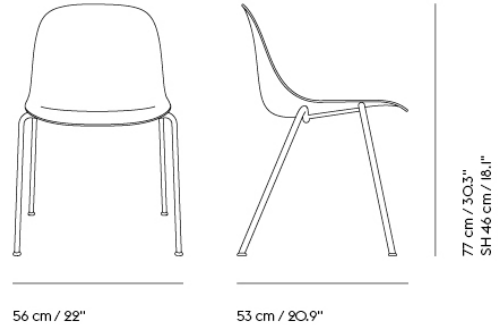

23% rabatt ska dras av på angivna priser

FIBER SIDE CHAIR A-BASE W. LINKING DEVICE

Shipper Colli	1
Gross Weight (kg)	10.3
Net Weight (kg)	7.4
Base color options	Chrome
Stacking	Up to 15 shell or 10 upholstered chairs can be stacked together
Warranty Period	10 years

Item No.	Color	Contract Price	Lead Time
Made-To-Order			
59021	Black/Chrome (Recycled Plastic)	SEK 2.450,10	3 weeks
59023	Dusty Green/Chrome (Recycled Plastic)	SEK 2.450,10	3 weeks
59022	Grey/Chrome (Recycled Plastic)	SEK 2.450,10	3 weeks
59025	Natural White/Chrome (Recycled Plastic)	SEK 2.450,10	3 weeks
59024	Ochre/Chrome (Recycled Plastic)	SEK 2.450,10	3 weeks
25356	Remix - All Colors	SEK 4.514,10	4 weeks
25364	Canvas - All Colors	SEK 5.327,70	4 weeks
25363	Clara - All Colors	SEK 5.327,70	4 weeks
59640	Fiord - All Colors	SEK 5.327,70	4 weeks
55048	Hero - All Colors	SEK 5.327,70	4 weeks
19755	Re-wool - All Colors	SEK 5.327,70	4 weeks
19643	Sabi - All Colors	SEK 5.327,70	4 weeks
25359	Steelcut - All Colors	SEK 5.327,70	4 weeks
25360	Steelcut Trio - All Colors	SEK 5.327,70	4 weeks
25361	Hallingdal - All Colors	SEK 6.015,70	4 weeks
55165	Balder - All Colors	SEK 6.148,10	4 weeks
13763	Beck - All Colors	SEK 6.148,10	4 weeks
58024	Clay - All Colors	SEK 6.148,10	4 weeks
25362	Divina - All Colors	SEK 6.148,10	4 weeks
25365	Divina MD - All Colors	SEK 6.148,10	4 weeks
25366	Divina Melange - All Colors	SEK 6.148,10	4 weeks