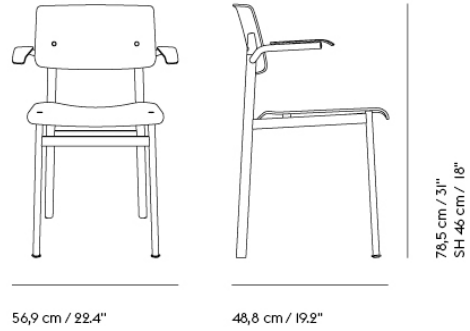

23% rabatt ska dras av på angivna priser

LOFT CHAIR W. ARMREST

Shipper Colli 1
Gross Weight (kg) 17
Net Weight (kg) 7
Warranty Period 10 Years

Item No.	Color	Contract Price	Lead Time
Ready-To-Ship			
34001	Black/Black	SEK 4.514,10	-
34002	Oak/Black	SEK 4.514,10	-
34004	Oak/Dusty Green	SEK 4.514,10	-
34005	Oak/Grey	SEK 4.514,10	-
34006	Stained Dark Brown/Black	SEK 4.514,10	-
Extras			
80159	Plastic and felt glides for Loft Series (4 pcs per pack) - Black	SEK 141,90	-