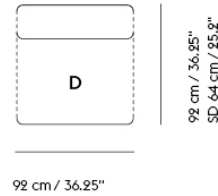

23% rabatt ska dras av på angivna priser

CONNECT MODULAR SOFA / SHORT CENTER (D)

Shipper Colli	1
Gross Weight (kg)	32
Net Weight (kg)	28
Warranty Period	10 years

Item No.	Color	Contract Price	Lead Time
Ready-To-Ship			
11504-123	Remix I23 ***	SEK 12.895,70	-
Made-To-Order			
11504	Remix - All Colors	SEK 12.895,70	6 weeks
98263	Canvas - All Colors	SEK 14.185,70	6 weeks
11595	Clara - All Colors	SEK 14.185,70	6 weeks
95803	Colline - All Colors	SEK 14.185,70	6 weeks
98293	Fiord - All Colors	SEK 14.185,70	6 weeks
11584	Steelcut - All Colors	SEK 14.185,70	6 weeks
11544	Steelcut Trio - All Colors	SEK 14.185,70	6 weeks
11624	Hallingdal - All Colors	SEK 15.045,70	6 weeks
66553	Beck - All Colors	SEK 15.475,70	6 weeks
95703	Clay - All Colors	SEK 15.475,70	6 weeks
20264	Divina - All Colors	SEK 15.475,70	6 weeks
19024	Divina MD - All Colors	SEK 15.475,70	6 weeks
19044	Divina Melange - All Colors	SEK 15.475,70	6 weeks
76342	Ecriture - All Colors	SEK 15.475,70	6 weeks
66603	Hearth - All Colors	SEK 15.475,70	6 weeks
98781	Planum - All Colors	SEK 15.475,70	6 weeks
95903	Twill Weave - All Colors	SEK 15.475,70	6 weeks
76320	Vidar - All Colors	SEK 15.475,70	6 weeks