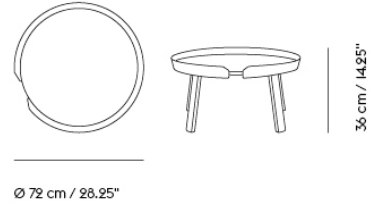

23% rabatt ska dras av på angivna priser

AROUND COFFEE TABLE / LARGE

Shipper Colli	1
Gross Weight (kg)	7.06
Net Weight (kg)	5.92
Warranty Period	5 years

Item No.	Color	Contract Price	Lead Time
Ready-To-Ship			
60032	Oak	SEK 6.015,70	-
60035	Anthracite	SEK 6.015,70	-
60031	Ash	SEK 6.015,70	-
60033	Black	SEK 6.015,70	-
60037	Dark Green	SEK 6.015,70	-
60036	Dusty Green	SEK 6.015,70	-
60034	Grey	SEK 6.015,70	-
60039	Stained Dark Brown	SEK 6.015,70	-
60038	White	SEK 6.015,70	-
COM/COL & Specials			
60040	Special Color	SEK 6.359,70	>MOQ: 100 8 weeks