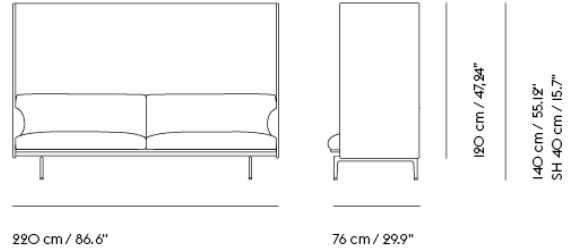

23% rabatt ska dras av på angivna priser

OUTLINE HIGHBACK SOFA 120 / 3-SEATER - BLACK BASE

Shipper Colli	1
Gross Weight (kg)	63
Net Weight (kg)	44
Additional Information	Please note that the highback height for this product is 120 cm / 47.2"
Warranty Period	10 years

Item No.	Color	Contract Price	Lead Time
Made-To-Order			
75336	Remix - All Colors	SEK 42.995,70	6 weeks
75416	Canvas - All Colors	SEK 48.585,70	6 weeks
75376	Clara - All Colors	SEK 48.585,70	6 weeks
75755	Colline - All Colors	SEK 48.585,70	6 weeks
75096	Fiord - All Colors	SEK 48.585,70	6 weeks
75216	Steelcut - All Colors	SEK 48.585,70	6 weeks
75176	Steelcut Trio - All Colors	SEK 48.585,70	6 weeks
75256	Hallingdal - All Colors	SEK 52.025,70	6 weeks
75016	Balder - All Colors	SEK 53.315,70	6 weeks
85601	Beck - All Colors	SEK 53.315,70	6 weeks
75696	Clay - All Colors	SEK 53.315,70	6 weeks
75456	Divina - All Colors	SEK 53.315,70	6 weeks
75496	Divina MD - All Colors	SEK 53.315,70	6 weeks
75536	Divina Melange - All Colors	SEK 53.315,70	6 weeks
76109	Ecriture - All Colors	SEK 53.315,70	6 weeks
97612	Hearth - All Colors	SEK 53.315,70	6 weeks
75775	Planum - All Colors	SEK 53.315,70	6 weeks
75056	Twill Weave - All Colors	SEK 53.315,70	6 weeks
75656	Vidar - All Colors	SEK 53.315,70	6 weeks

Extras

83061	Leather care set for Refine Leather	SEK 172,00	-