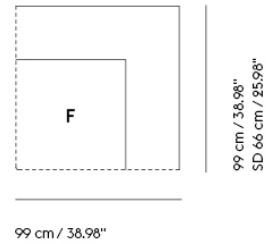

23% rabatt ska dras av på angivna priser

CONNECT SOFT MODULAR SOFA / CORNER (F)

Shipper Colli	1
Gross Weight (kg)	50.8
Net Weight (kg)	39.3
Warranty Period	10 years

Item No.	Color	Contract Price	Lead Time
Ready-To-Ship			
94514-128	Re-wool 128	SEK 16.335,70	-
94622-12	Clay 12	SEK 18.485,70	-
Made-To-Order			
94523	Remix - All Colors	SEK 14.615,70	6 weeks
94568	Canvas - All Colors	SEK 16.335,70	6 weeks
94577	Clara - All Colors	SEK 16.335,70	6 weeks
94541	Fiord - All Colors	SEK 16.335,70	6 weeks
94514	Re-wool - All Colors	SEK 16.335,70	6 weeks
98827	Sabi - All Colors	SEK 16.335,70	6 weeks
94550	Steelcut - All Colors	SEK 16.335,70	6 weeks
94559	Steelcut Trio - All Colors	SEK 16.335,70	6 weeks
94586	Hallingdal - All Colors	SEK 17.625,70	6 weeks
94505	Balder - All Colors	SEK 18.485,70	6 weeks
99445	Beck - All Colors	SEK 18.485,70	6 weeks
94622	Clay - All Colors	SEK 18.485,70	6 weeks
94595	Divina - All Colors	SEK 18.485,70	6 weeks
94604	Divina MD - All Colors	SEK 18.485,70	6 weeks
94613	Divina Melange - All Colors	SEK 18.485,70	6 weeks
98847	Ecriture - All Colors	SEK 18.485,70	6 weeks
66705	Hearth - All Colors	SEK 18.485,70	6 weeks
76419	Planum - All Colors	SEK 18.485,70	6 weeks