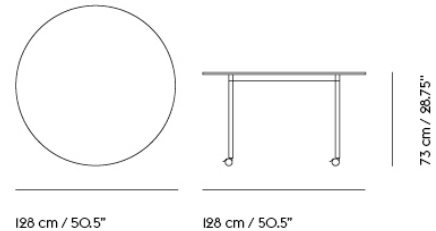

23% rabatt ska dras av på angivna priser

BASE ROUND TABLE / WITH CASTORS / Ø
128 CM / 50.4"

Shipper Colli	2
Gross Weight (kg)	23.5
Net Weight (kg)	18.75
Base color options	White, Black
Warranty Period	10 years

Item No.	Color	Contract Price	Lead Time
Made-To-Order			
64456	Black Laminate/Plywood/Black	SEK 11.605,70	6 weeks
64576	Black Laminate/Plywood/White	SEK 11.605,70	6 weeks
64531	White Laminate/Plywood/Black	SEK 11.605,70	6 weeks
64651	White Laminate/Plywood/White	SEK 11.605,70	6 weeks
64486	Black Nanolaminate/Plywood/Black	SEK 15.045,70	6 weeks
64606	Black Nanolaminate/Plywood/White	SEK 15.045,70	6 weeks
64546	White Nanolaminate/Plywood/Black	SEK 15.045,70	6 weeks
64666	White Nanolaminate/Plywood/White	SEK 15.045,70	6 weeks
64501	Lacquered Oak Veneer/Plywood/Black	SEK 14.185,70	6 weeks
64621	Lacquered Oak Veneer/Plywood/White	SEK 14.185,70	6 weeks
64468	Black Linoleum/Plywood/Black	SEK 14.185,70	6 weeks
64588	Black Linoleum/Plywood/White	SEK 14.185,70	6 weeks