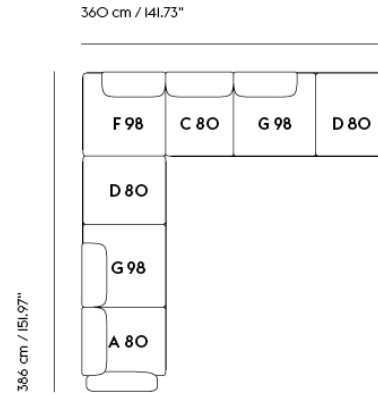

23% rabatt ska dras av på angivna priser

IN SITU MODULAR SOFA / CORNER - CONFIGURATION 8

Shipper Colli	12
Gross Weight (kg)	288.5
Net Weight (kg)	218.46
Warranty Period	10 years

Item No.	Color	Contract Price	Lead Time
Ready-To-Ship			
41928	Frame and Module - Clay 12/Black	SEK 95,025,70	-
99839	Frame and Module - Ecriture 240/Black	SEK 95,025,70	-
Extras			
83061	Leather care set for Refine Leather	SEK 172,00	-