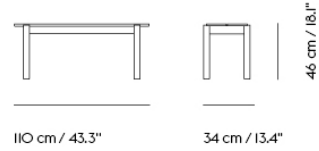

23% rabatt ska dras av på angivna priser

LINEAR WOOD BENCH / 110 X 34 CM /
43.3 X 13.4"

Shipper Colli 1
Gross Weight (kg) 12
Net Weight (kg) 7.034
Warranty Period 10 years

Item No.	Color	Contract Price	Lead Time
Ready-To-Ship			
30919	Oak	SEK 5.804,10	-