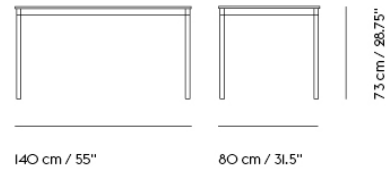

23% rabatt ska dras av på angivna priser

BASE TABLE / 140 X 80 CM / 55.1 X 31.5"

Shipper Colli	2
Gross Weight (kg)	25.7
Net Weight (kg)	22.3
Base color options	White, Black
Warranty Period	10 years

Item No.	Color	Contract Price	Lead Time
Ready-To-Ship			
63986	White Laminate/Plywood/Black	SEK 10.315,70	-
63985	White Laminate/Plywood/White	SEK 10.315,70	-
64787	Lacquered Oak Veneer/Plywood/Black	SEK 12.465,70	-
64786	Lacquered Oak Veneer/Plywood/White	SEK 12.465,70	-
63990	Black Linoleum/Plywood/Black	SEK 11.175,70	-
63989	Black Linoleum/Plywood/White	SEK 11.175,70	-
Made-To-Order			
63988	Black Laminate/Plywood/Black	SEK 10.315,70	6 weeks
63987	Black Laminate/Plywood/White	SEK 10.315,70	6 weeks
63996	Black Nanolaminate/Plywood/Black	SEK 14.185,70	6 weeks
63995	Black Nanolaminate/Plywood/White	SEK 14.185,70	6 weeks
63994	White Nanolaminate/Plywood/Black	SEK 14.185,70	6 weeks
63993	White Nanolaminate/Plywood/White	SEK 14.185,70	6 weeks