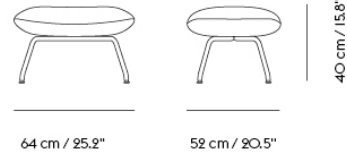

23% rabatt ska dras av på angivna priser

DOZE OTTOMAN TUBE BASE

Shipper Colli	1
Gross Weight (kg)	20
Net Weight (kg)	18
Base color options	Anthracite Black or Chrome
Warranty Period	10 years

Item No.	Color	Contract Price	Lead Time
Ready-To-Ship			
87151-CHRO_128	Re-Wool 128/Chrome	SEK 7.305,70	-
87115-CHRO_782	Balder 782/Chrome	SEK 8.423,70	-
Made-To-Order			
87105	Clara - All Colors	SEK 7.305,70	4 weeks
87157	Colline - All Colors	SEK 7.305,70	4 weeks
87104	Fiord - All Colors	SEK 7.305,70	4 weeks
87151	Re-wool - All Colors	SEK 7.305,70	4 weeks
87153	Sabi - All Colors	SEK 7.305,70	4 weeks
87102	Steelcut - All Colors	SEK 7.305,70	4 weeks
87103	Steelcut Trio - All Colors	SEK 7.305,70	4 weeks
87108	Hallingdal - All Colors	SEK 7.868,10	4 weeks
87113	Still - All Colors	SEK 7.868,10	4 weeks
87115	Balder - All Colors	SEK 8.423,70	4 weeks
16629	Beck - All Colors	SEK 8.423,70	4 weeks
87148	Clay - All Colors	SEK 8.423,70	4 weeks
87109	Divina - All Colors	SEK 8.423,70	4 weeks
87110	Divina MD - All Colors	SEK 8.423,70	4 weeks
87111	Divina Melange - All Colors	SEK 8.423,70	4 weeks
87160	Ecriture - All Colors	SEK 8.423,70	4 weeks
16637	Hearth - All Colors	SEK 8.423,70	4 weeks
87155	Planum - All Colors	SEK 8.423,70	4 weeks