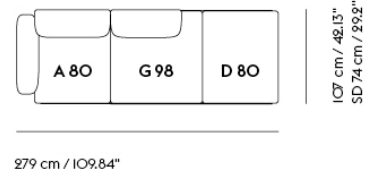

23% rabatt ska dras av på angivna priser

IN SITU MODULAR SOFA / 3-SEATER - CONFIGURATION 5

Shipper Colli	4
Gross Weight (kg)	128.4
Net Weight (kg)	94.5
Warranty Period	10 years

Item No.	Color	Contract Price	Lead Time
Ready-To-Ship			
41911	Frame and Module - Clay 12/Black	SEK 41.705,70	-
99822	Frame and Module - Ecriture 240/Black	SEK 41.705,70	-
Extras			
83061	Leather care set for Refine Leather	SEK 172,00	-