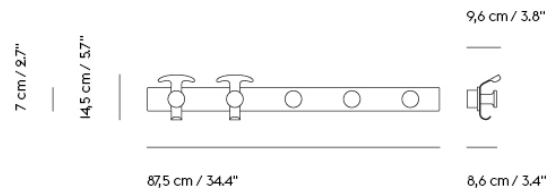

23% rabatt ska dras av på angivna priser

AVAIL COAT RACK

Shipper Colli	1
Gross Weight (kg)	3.14
Net Weight (kg)	2.26
Warranty Period	5 years

Item No.	Color	Contract Price	Lead Time
Ready-To-Ship			
12370	Grey/Grey	SEK 1.762,10	-
12373	Oak/Black	SEK 1.762,10	-
12371	Oak/Grey	SEK 1.762,10	-
12372	Oak/Copper Brown	SEK 1.762,10	-