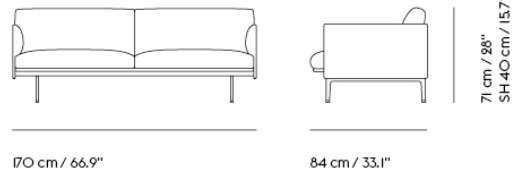

23% rabatt ska dras av på angivna priser

OUTLINE SOFA / 2-SEATER - BLACK BASE

Shipper Colli	1
Gross Weight (kg)	55
Net Weight (kg)	50
Warranty Period	10 years

Item No.	Color	Contract Price	Lead Time
Ready-To-Ship			
27008-163	Remix 163/Black	SEK 28.375,70	-
68284-12	Clay 12/Black	SEK 36.115,70	-
Made-To-Order			
27008	Remix - All Colors	SEK 28.375,70	6 weeks
27010	Canvas - All Colors	SEK 33.105,70	6 weeks
27009	Clara - All Colors	SEK 33.105,70	6 weeks
91326	Colline - All Colors	SEK 33.105,70	6 weeks
27002	Fiord - All Colors	SEK 33.105,70	6 weeks
27005	Steelcut - All Colors	SEK 33.105,70	6 weeks
27004	Steelcut Trio - All Colors	SEK 33.105,70	6 weeks
27006	Hallingdal - All Colors	SEK 34.825,70	6 weeks
26981	Balder - All Colors	SEK 36.115,70	6 weeks
91157	Beck - All Colors	SEK 36.115,70	6 weeks
68284	Clay - All Colors	SEK 36.115,70	6 weeks
27011	Divina - All Colors	SEK 36.115,70	6 weeks
27012	Divina MD - All Colors	SEK 36.115,70	6 weeks
27013	Divina Melange - All Colors	SEK 36.115,70	6 weeks
76188	Ecriture - All Colors	SEK 36.115,70	6 weeks
97504	Hearth - All Colors	SEK 36.115,70	6 weeks
91457	Planum - All Colors	SEK 36.115,70	6 weeks
26982	Twill Weave - All Colors	SEK 36.115,70	6 weeks