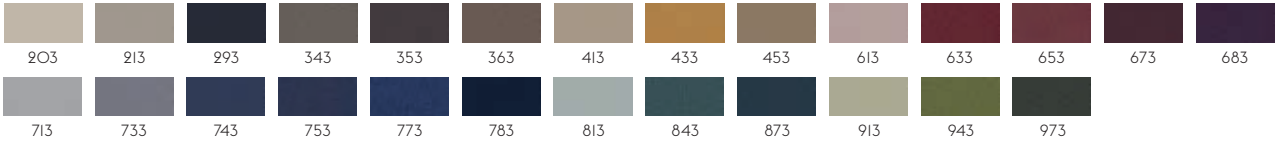

DIVINA MD BY KVADRAT

Designer: Finn Sködt.
Composition: 100% new wool.
Durability: 45.000 Martindale / Lightfastness 5-6 (ISO 1-8).
Sustainability: Complies with both EU ecolabel "The Flower" and Greenguard Gold Certification.

193