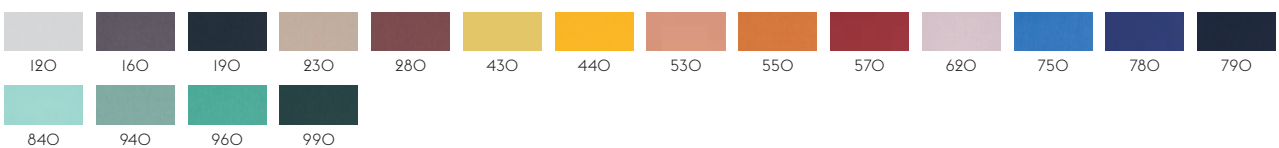

TWILL WEAVE BY KVADRAT

Designer: Jonathan Olivares.
Composition: 90% new wool (worsted), 10% nylon.
Durability: 60,000 Martindale / Lightfastness 5-7 (ISO 1-8).
Sustainability: Complies with both EU ecolabel "The Flower" and Greenguard Gold Certification.

110