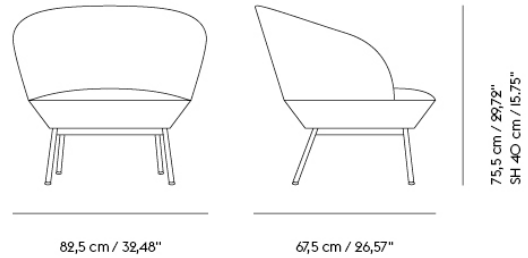

23% rabatt ska dras av på angivna priser

OSLO LOUNGE CHAIR TUBE BASE

Shipper Colli	1
Gross Weight (kg)	23.5
Net Weight (kg)	21.5
Base color options	Black or Grey
Warranty period	10 years

Item No.	Color	Contract Price	Lead Time
Ready-To-Ship			
19462-BLCK_990	Twill Weave 990/Black	SEK 19.345,70	-
19463-GREY_146	Vidar 146/Grey	SEK 19.345,70	-
Made-To-Order			
19446	Canvas - All Colors	SEK 15.905,70	4 weeks
19447	Clara - All Colors	SEK 15.905,70	4 weeks
19456	Fiord - All Colors	SEK 15.905,70	4 weeks
19525	Re-wool - All Colors	SEK 15.905,70	4 weeks
19505	Sabi - All Colors	SEK 15.905,70	4 weeks
19460	Steelcut - All Colors	SEK 15.905,70	4 weeks
19459	Steelcut Trio - All Colors	SEK 15.905,70	4 weeks
19457	Hallingdal - All Colors	SEK 18.055,70	4 weeks
16701	Beck - All Colors	SEK 19.345,70	4 weeks
19444	Clay - All Colors	SEK 19.345,70	4 weeks
19451	Divina - All Colors	SEK 19.345,70	4 weeks
19452	Divina MD - All Colors	SEK 19.345,70	4 weeks
19453	Divina Melange - All Colors	SEK 19.345,70	4 weeks
59882	Ecriture - All Colors	SEK 19.345,70	4 weeks
16721	Hearth - All Colors	SEK 19.345,70	4 weeks
19545	Planum - All Colors	SEK 19.345,70	4 weeks
19462	Twill Weave - All Colors	SEK 19.345,70	4 weeks
19463	Vidar - All Colors	SEK 19.345,70	4 weeks