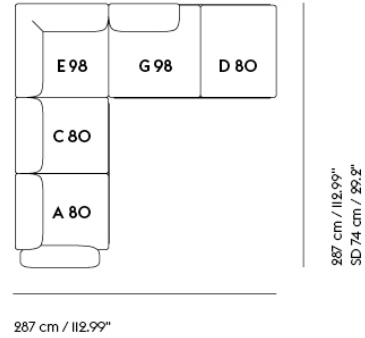

23% rabatt ska dras av på angivna priser

IN SITU MODULAR SOFA / CORNER - CONFIGURATION 3

Shipper Colli	10
Gross Weight (kg)	232.4
Net Weight (kg)	175.85
Warranty Period	10 years

Item No.	Color	Contract Price	Lead Time
Ready-To-Ship			
41923	Frame and Module - Clay 12/Black	SEK 76.535,70	-
99834	Frame and Module - Ecriture 240/Black	SEK 76.535,70	-
Extras			
83061	Leather care set for Refine Leather	SEK 172,00	-