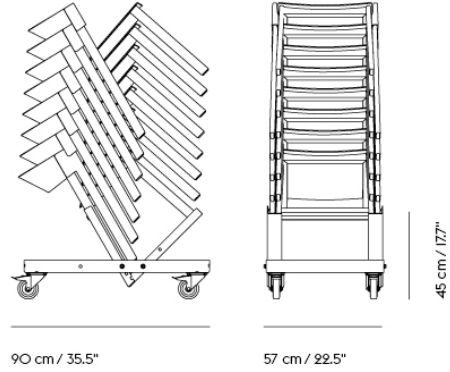

## COVER AND VISU CHAIR TRANSPORT TROLLEY

Shipper Colli	1
Gross Weight (kg)	22
Net Weight (kg)	21.5
Please note	This transport trolley can be used for Visu Chair Tube Base, Visu Chair Sled Base and Cover Side Chair.
Stacking information	Stacking on Trolley: Without upholstery: 17. With upholstery: 15. With linking device: 15 Stacking on floor: Without upholstery: 15. With upholstery: 10. With linking device: 8. Cover Side Chair: 4 on floor and 10 on trolley.
Warranty Period	5 years