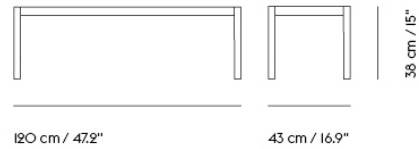

23% rabatt ska dras av på angivna priser

WORKSHOP COFFEE TABLE / 120 X 43 CM / 47.2" X 16.9"

Shipper Colli	1
Gross Weight (kg)	10.5
Net Weight (kg)	8.46
Warranty Period	5 years

Item No.	Color	Contract Price	Lead Time
Ready-To-Ship			
26055	Black	SEK 5.546,10	-
26054	Oak Veneer/Oak	SEK 5.546,10	-
26061	Black Linoleum/Black	SEK 5.460,10	-
26060	Warm Grey Linoleum/Oak	SEK 5.460,10	-