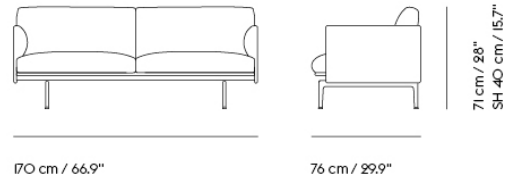

23% rabatt ska dras av på angivna priser

OUTLINE STUDIO SOFA / 170 CM / 66.9" - POLISHED ALUMINUM BASE

Shipper Colli	1
Gross Weight (kg)	64
Net Weight (kg)	50
Warranty Period	10 years

Item No.	Color	Contract Price	Lead Time
Made-To-Order			
69340	Remix - All Colors	SEK 27,945,70	6 weeks
69342	Canvas - All Colors	SEK 31,815,70	6 weeks
69341	Clara - All Colors	SEK 31,815,70	6 weeks
91388	Colline - All Colors	SEK 31,815,70	6 weeks
69334	Fiord - All Colors	SEK 31,815,70	6 weeks
69337	Steelcut - All Colors	SEK 31,815,70	6 weeks
69336	Steelcut Trio - All Colors	SEK 31,815,70	6 weeks
69338	Hallingdal - All Colors	SEK 34,395,70	6 weeks
69353	Balder - All Colors	SEK 36,115,70	6 weeks
85734	Beck - All Colors	SEK 36,115,70	6 weeks
68361	Clay - All Colors	SEK 36,115,70	6 weeks
69343	Divina - All Colors	SEK 36,115,70	6 weeks
69344	Divina MD - All Colors	SEK 36,115,70	6 weeks
69345	Divina Melange - All Colors	SEK 36,115,70	6 weeks
76250	Ecriture - All Colors	SEK 36,115,70	6 weeks
97562	Hearth - All Colors	SEK 36,115,70	6 weeks
91519	Planum - All Colors	SEK 36,115,70	6 weeks
69354	Twill Weave - All Colors	SEK 36,115,70	6 weeks
69352	Vidar - All Colors	SEK 36,115,70	6 weeks
Extras			
83061	Leather care set for Refine Leather	SEK 172,00	-