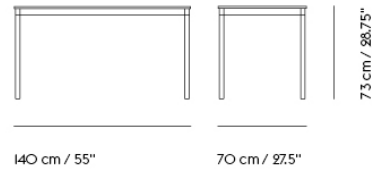

23% rabatt ska dras av på angivna priser

BASE TABLE / 140 X 70 CM / 55.1 X 27.5"

Shipper Colli	2
Gross Weight (kg)	21.4
Net Weight (kg)	16.7
Base color options	White, Black
Warranty Period	10 years

Item No.	Color	Contract Price	Lead Time
Made-To-Order			
64188	Black Laminate/Plywood/Black	SEK 10.315,70	6 weeks
64187	Black Laminate/Plywood/White	SEK 10.315,70	6 weeks
64186	White Laminate/Plywood/Black	SEK 10.315,70	6 weeks
64185	White Laminate/Plywood/White	SEK 10.315,70	6 weeks
64196	Black Nanolaminat/Plywood/Black	SEK 12.895,70	6 weeks
64195	Black Nanolaminat/Plywood/White	SEK 12.895,70	6 weeks
64194	White Nanolaminat/Plywood/Black	SEK 12.895,70	6 weeks
64193	White Nanolaminat/Plywood/White	SEK 12.895,70	6 weeks
64807	Lacquered Oak Veneer/Plywood/Black	SEK 11.175,70	6 weeks
64806	Lacquered Oak Veneer/Plywood/White	SEK 11.175,70	6 weeks
64190	Black Linoleum/Plywood/Black	SEK 10.745,70	6 weeks
64189	Black Linoleum/Plywood/White	SEK 10.745,70	6 weeks