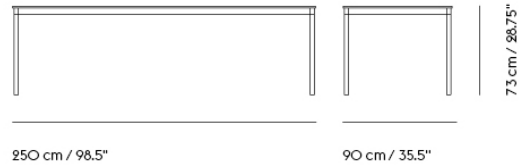

23% rabatt ska dras av på angivna priser

BASE TABLE / 250 X 90 CM / 98.4 X 35.4"

Shipper Colli	2
Gross Weight (kg)	46.7
Net Weight (kg)	40.08
Base color options	White, Black
Warranty Period	10 years

Item No.	Color	Contract Price	Lead Time
Ready-To-Ship			
64046	White Laminate/Plywood/Black	SEK 15.905,70	-
64045	White Laminate/Plywood/White	SEK 15.905,70	-
64793	Lacquered Oak Veneer/Plywood/Black	SEK 22.355,70	-
64792	Lacquered Oak Veneer/Plywood/White	SEK 22.355,70	-
64050	Black Linoleum/Plywood/Black	SEK 19.345,70	-
64049	Black Linoleum/Plywood/White	SEK 19.345,70	-
Made-To-Order			
64048	Black Laminate/Plywood/Black	SEK 15.905,70	6 weeks
64047	Black Laminate/Plywood/White	SEK 15.905,70	6 weeks
64056	Black Nanolaminate/Plywood/Black	SEK 21.495,70	6 weeks
64055	Black Nanolaminate/Plywood/White	SEK 21.495,70	6 weeks
64054	White Nanolaminate/Plywood/Black	SEK 21.495,70	6 weeks
64053	White Nanolaminate/Plywood/White	SEK 21.495,70	6 weeks