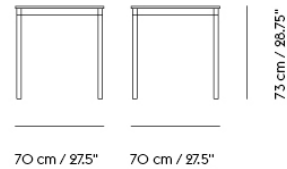

23% rabatt ska dras av på angivna priser

BASE TABLE / 70 X 70 CM / 27.6 X 27.6"

Shipper Colli	2
Gross Weight (kg)	14.3
Net Weight (kg)	8.73
Base color options	White, Black
Warranty Period	10 years

Item No.	Color	Contract Price	Lead Time
Made-To-Order			
64128	Black Laminate/Plywood/Black	SEK 9.455,70	6 weeks
64127	Black Laminate/Plywood/White	SEK 9.455,70	6 weeks
64126	White Laminate/Plywood/Black	SEK 9.455,70	6 weeks
64125	White Laminate/Plywood/White	SEK 9.455,70	6 weeks
64136	Black Nanolaminate/Plywood/Black	SEK 12.465,70	6 weeks
64135	Black Nanolaminate/Plywood/White	SEK 12.465,70	6 weeks
64134	White Nanolaminate/Plywood/Black	SEK 12.465,70	6 weeks
64133	White Nanolaminate/Plywood/White	SEK 12.465,70	6 weeks
64800	Lacquered Oak Veneer/Plywood/Black	SEK 9.885,70	6 weeks
64801	Lacquered Oak Veneer/Plywood/White	SEK 9.885,70	6 weeks
64130	Black Linoleum/Plywood/Black	SEK 9.885,70	6 weeks
64129	Black Linoleum/Plywood/White	SEK 9.885,70	6 weeks