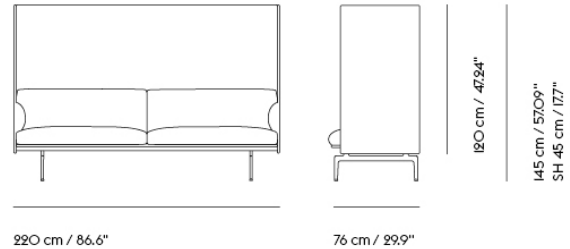

23% rabatt ska dras av på angivna priser

OUTLINE HIGHBACK SOFA 120 / 3-SEATER - BLACK BASE - SH: 45 CM / 17.7"

Shipper Colli	1
Gross Weight (kg)	63
Net Weight (kg)	44
Additional Information	Please note that the highback height for this product is 120 cm / 47.2"
Warranty Period	10 years

Item No.	Color	Contract Price	Lead Time
Made-To-Order			
75356	Remix - All Colors	SEK 42.995,70	6 weeks
75436	Canvas - All Colors	SEK 48.585,70	6 weeks
75396	Clara - All Colors	SEK 48.585,70	6 weeks
75765	Colline - All Colors	SEK 48.585,70	6 weeks
75116	Fiord - All Colors	SEK 48.585,70	6 weeks
75236	Steelcut - All Colors	SEK 48.585,70	6 weeks
75196	Steelcut Trio - All Colors	SEK 48.585,70	6 weeks
75276	Hallingdal - All Colors	SEK 52.025,70	6 weeks
75036	Balder - All Colors	SEK 53.315,70	6 weeks
85611	Beck - All Colors	SEK 53.315,70	6 weeks
75716	Clay - All Colors	SEK 53.315,70	6 weeks
75476	Divina - All Colors	SEK 53.315,70	6 weeks
75516	Divina MD - All Colors	SEK 53.315,70	6 weeks
75556	Divina Melange - All Colors	SEK 53.315,70	6 weeks
76119	Ecriture - All Colors	SEK 53.315,70	6 weeks
97632	Hearth - All Colors	SEK 53.315,70	6 weeks
75785	Planum - All Colors	SEK 53.315,70	6 weeks
75076	Twill Weave - All Colors	SEK 53.315,70	6 weeks
75676	Vidar - All Colors	SEK 53.315,70	6 weeks

Extras

83061	Leather care set for Refine Leather	SEK 172,00	-