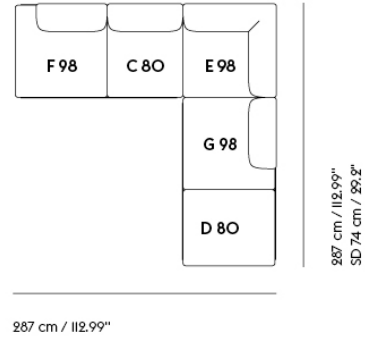

23% rabatt ska dras av på angivna priser

IN SITU MODULAR SOFA / CORNER - CONFIGURATION 4

Shipper Colli	10
Gross Weight (kg)	221.3
Net Weight (kg)	171.7
Warranty Period	10 years

Item No.	Color	Contract Price	Lead Time
Ready-To-Ship			
41924	Frame and Module - Clay 12/Black	SEK 73.955,70	-
99835	Frame and Module - Ecriture 240/Black	SEK 73.955,70	-
Extras			
83061	Leather care set for Refine Leather	SEK 172,00	-