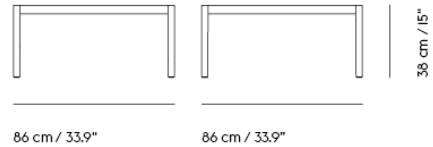

23% rabatt ska dras av på angivna priser

WORKSHOP COFFEE TABLE / 86 X 86 CM
/ 33.9" X 33.9"

Shipper Colli 1
Gross Weight (kg) 11.8
Net Weight (kg) 9.22
Warranty Period 10 years

Item No.	Color	Contract Price	Lead Time
Ready-To-Ship			
26057	Black	SEK 6.836,10	-
26056	Oak Veneer/Oak	SEK 6.836,10	-
26064	Black Linoleum/Black	SEK 6.578,10	-
26062	Warm Grey Linoleum/Oak	SEK 6.578,10	-