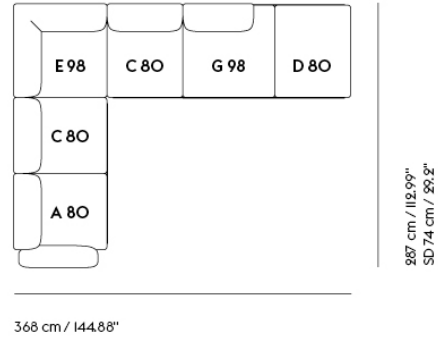

23% rabatt ska dras av på angivna priser

IN SITU MODULAR SOFA / CORNER - CONFIGURATION 7

Shipper Colli	11
Gross Weight (kg)	270.5
Net Weight (kg)	205.96
Warranty Period	10 years

Item No.	Color	Contract Price	Lead Time
Ready-To-Ship			
41927	Frame and Module - Clay 12/Black	SEK 90.295,70	-
99838	Frame and Module - Ecriture 240/Black	SEK 90.295,70	-
Extras			
83061	Leather care set for Refine Leather	SEK 172,00	-