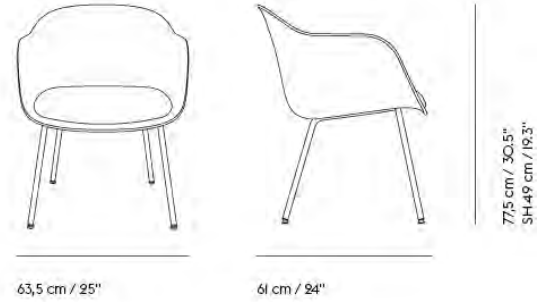

23% rabatt ska dras av på angivna priser

FIBER CONFERENCE ARMCHAIR TUBE BASE

Shipper Colli	1
Gross Weight (kg)	19.5
Net Weight (kg)	19.5
Base color options	Anthracite Black and Grey
Warranty Period	10 years

Item No.	Color	Contract Price	Lead Time
Made-To-Order			
59667	Remix - All Colors	SEK 7.524,10	4 weeks
59672	Canvas - All Colors	SEK 8.556,10	4 weeks
59671	Clara - All Colors	SEK 8.556,10	4 weeks
59692	Fiord - All Colors	SEK 8.556,10	4 weeks
59860	Hero - All Colors	SEK 8.556,10	4 weeks
59679	Re-wool - All Colors	SEK 8.556,10	4 weeks
59693	Sabi - All Colors	SEK 8.556,10	4 weeks
59669	Steelcut - All Colors	SEK 8.556,10	4 weeks
59670	Steelcut Trio - All Colors	SEK 8.556,10	4 weeks
59673	Hallingdal - All Colors	SEK 9.455,70	4 weeks
59678	Balder - All Colors	SEK 9.885,70	4 weeks
13779	Beck - All Colors	SEK 9.885,70	4 weeks
59668	Clay - All Colors	SEK 9.885,70	4 weeks
59674	Divina - All Colors	SEK 9.885,70	4 weeks
59675	Divina MD - All Colors	SEK 9.885,70	4 weeks
59676	Divina Melange - All Colors	SEK 9.885,70	4 weeks
59690	Ecriture - All Colors	SEK 9.885,70	4 weeks
14537	Hearth - All Colors	SEK 9.885,70	4 weeks
59694	Planum - All Colors	SEK 9.885,70	4 weeks
59677	Twill Weave - All Colors	SEK 9.885,70	4 weeks
59691	Vidar - All Colors	SEK 9.885,70	4 weeks