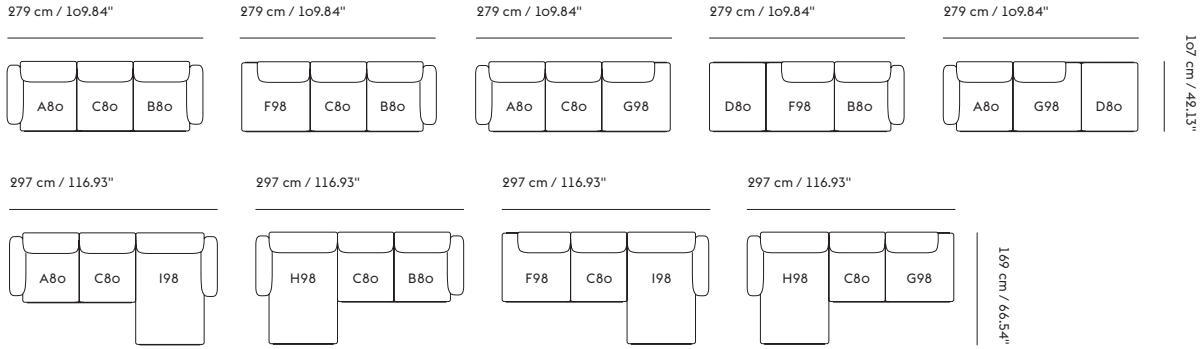

23% rabatt ska dras av på angivna priser

IN SITU MODULAR SOFA—ORDER GUIDE

INSPIRATION FOR YOUR CONFIGURATION

2-seater Configurations

3-seater Configurations

4-seater Configurations

Corner Configurations

General note

The total dimensions of the configurations are indicative and can vary depending on how close the modules are placed as well as how many modules are combined.