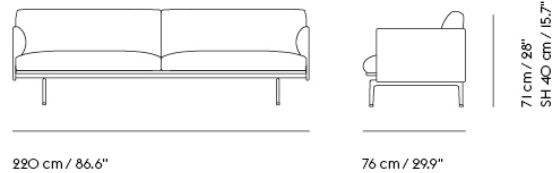

23% rabatt ska dras av på angivna priser

OUTLINE STUDIO SOFA / 220 CM / 86.6" - BLACK BASE

Shipper Colli	1
Gross Weight (kg)	83
Net Weight (kg)	66
Warranty Period	10 years

Item No.	Color	Contract Price	Lead Time
Made-To-Order			
69208	Remix - All Colors	SEK 28.375,70	6 weeks
69210	Canvas - All Colors	SEK 33.535,70	6 weeks
69209	Clara - All Colors	SEK 33.535,70	6 weeks
91382	Colline - All Colors	SEK 33.535,70	6 weeks
69202	Fiord - All Colors	SEK 33.535,70	6 weeks
69205	Steelcut - All Colors	SEK 33.535,70	6 weeks
69204	Steelcut Trio - All Colors	SEK 33.535,70	6 weeks
69206	Hallingdal - All Colors	SEK 35.255,70	6 weeks
69221	Balder - All Colors	SEK 36.975,70	6 weeks
85728	Beck - All Colors	SEK 36.975,70	6 weeks
68373	Clay - All Colors	SEK 36.975,70	6 weeks
69211	Divina - All Colors	SEK 36.975,70	6 weeks
69212	Divina MD - All Colors	SEK 36.975,70	6 weeks
69213	Divina Melange - All Colors	SEK 36.975,70	6 weeks
76244	Ecriture - All Colors	SEK 36.975,70	6 weeks
97556	Hearth - All Colors	SEK 36.975,70	6 weeks
91513	Planum - All Colors	SEK 36.975,70	6 weeks
69222	Twill Weave - All Colors	SEK 36.975,70	6 weeks
69220	Vidar - All Colors	SEK 36.975,70	6 weeks
Extras			
83061	Leather care set for Refine Leather	SEK 172,00	-