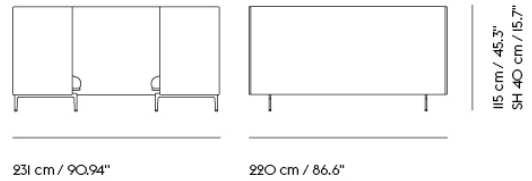

23% rabatt ska dras av på angivna priser

OUTLINE HIGHBACK CABIN 100 / 3-SEATER - BLACK BASE

Shipper Colli	3
Gross Weight (kg)	78
Net Weight (kg)	58
Warranty Period	10 years

Item No.	Color	Contract Price	Lead Time
Made-To-Order			
80870	Remix - All Colors	SEK 79.975,70	6 weeks
80942	Canvas - All Colors	SEK 92.015,70	6 weeks
80906	Clara - All Colors	SEK 92.015,70	6 weeks
81248	Colline - All Colors	SEK 92.015,70	6 weeks
80654	Fiord - All Colors	SEK 92.015,70	6 weeks
80762	Steelcut - All Colors	SEK 92.015,70	6 weeks
80726	Steelcut Trio - All Colors	SEK 92.015,70	6 weeks
80798	Hallingdal - All Colors	SEK 98.895,70	6 weeks
80582	Balder - All Colors	SEK 100.615,70	6 weeks
85660	Beck - All Colors	SEK 100.615,70	6 weeks
81194	Clay - All Colors	SEK 100.615,70	6 weeks
80978	Divina - All Colors	SEK 100.615,70	6 weeks
81014	Divina MD - All Colors	SEK 100.615,70	6 weeks
81050	Divina Melange - All Colors	SEK 100.615,70	6 weeks
76168	Ecriture - All Colors	SEK 100.615,70	6 weeks
97652	Hearth - All Colors	SEK 100.615,70	6 weeks
81266	Planum - All Colors	SEK 100.615,70	6 weeks
80618	Twill Weave - All Colors	SEK 100.615,70	6 weeks
81158	Vidar - All Colors	SEK 100.615,70	6 weeks
Extras			
83061	Leather care set for Refine Leather	SEK 172,00	-