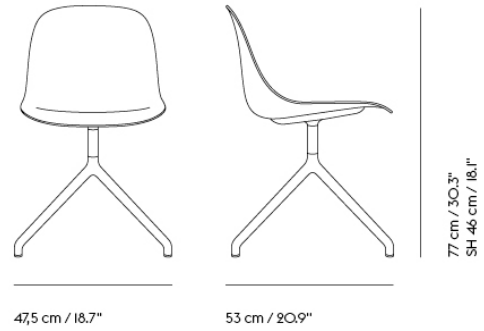

23% rabatt ska dras av på angivna priser

FIBER SIDE CHAIR SWIVEL BASE W. RETURN

Shipper Colli	1
Gross Weight (kg)	10.3
Net Weight (kg)	9.8
Base color options	Anthracite Black, Dusty Green, Grey, Polished Aluminum or White
Warranty Period	5 years

Item No.	Color	Contract Price	Lead Time
Made-To-Order			
58996	Black/Anthracite Black (Recycled Plastic)	SEK 3.951,70	3 weeks
58998	Dusty Green/Dusty Green (Recycled Plastic)	SEK 3.951,70	3 weeks
58997	Grey/Grey (Recycled Plastic)	SEK 3.951,70	3 weeks
59000	Natural White/White (Recycled Plastic)	SEK 3.951,70	3 weeks
58999	Ochre/Anthracite Black (Recycled Plastic)	SEK 3.951,70	3 weeks
23330	Remix - All Colors	SEK 5.890,10	4 weeks
23338	Canvas - All Colors	SEK 6.703,70	4 weeks
23337	Clara - All Colors	SEK 6.703,70	4 weeks
59553	Fiord - All Colors	SEK 6.703,70	4 weeks
55014	Hero - All Colors	SEK 6.703,70	4 weeks
19665	Re-wool - All Colors	SEK 6.703,70	4 weeks
19553	Sabi - All Colors	SEK 6.703,70	4 weeks
23331	Steelcut - All Colors	SEK 6.703,70	4 weeks
23332	Steelcut Trio - All Colors	SEK 6.703,70	4 weeks
23333	Hallingdal - All Colors	SEK 7.391,70	4 weeks
55131	Balder - All Colors	SEK 7.524,10	4 weeks
13674	Beck - All Colors	SEK 7.524,10	4 weeks
58007	Clay - All Colors	SEK 7.524,10	4 weeks
23334	Divina - All Colors	SEK 7.524,10	4 weeks
23339	Divina MD - All Colors	SEK 7.524,10	4 weeks
23340	Divina Melange - All Colors	SEK 7.524,10	4 weeks
59336	Ecriture - All Colors	SEK 7.524,10	4 weeks