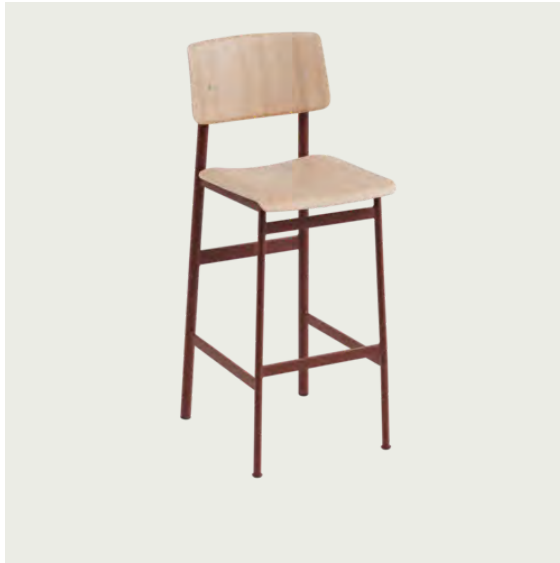

23% rabatt ska dras av på angivna priser

LOFT BAR STOOL 75 CM / 29.5"

Shipper Colli	1
Gross Weight (kg)	12.05
Net Weight (kg)	8.5
Base color options	Black, Deep Red, Dusty Green or Grey
Warranty Period	10 years

Item No.	Color	Contract Price	Lead Time
Ready-To-Ship			
30245	Black/Black	SEK 4.514,10	-
30241	Oak/Black	SEK 4.514,10	-
30261	Oak/Deep Red	SEK 4.514,10	-
30244	Oak/Dusty Green	SEK 4.514,10	-
30262	Oak/Grey	SEK 4.514,10	-
30268	Stained Dark Brown/Black	SEK 4.514,10	-
Made-To-Order			
30263	Stained Dark Brown/Grey	SEK 4.514,10	>MOQ: 4 7 weeks
40405	Remix - Black/Black	SEK 5.890,10	>MOQ: 4 7 weeks
40406	Remix - Black/Dark Stained Brown	SEK 5.890,10	>MOQ: 4 7 weeks
40401	Remix - Black/Oak	SEK 5.890,10	>MOQ: 4 7 weeks
34596	Remix - Deep Red/Oak	SEK 5.890,10	>MOQ: 4 7 weeks
40404	Remix - Dusty Green/Oak	SEK 5.890,10	>MOQ: 4 7 weeks
34486	Remix - Grey/Oak	SEK 5.890,10	>MOQ: 4 7 weeks
34694	Remix - Grey/Stained Dark Brown	SEK 5.890,10	>MOQ: 4 7 weeks
40485	Canvas - Black/Black	SEK 6.148,10	>MOQ: 4 7 weeks
40486	Canvas - Black/Dark Stained Brown	SEK 6.148,10	>MOQ: 4 7 weeks
40481	Canvas - Black/Oak	SEK 6.148,10	>MOQ: 4 7 weeks
34604	Canvas - Deep Red/Oak	SEK 6.148,10	>MOQ: 4 7 weeks
40484	Canvas - Dusty Green/Oak	SEK 6.148,10	>MOQ: 4 7 weeks
34494	Canvas - Grey/Oak	SEK 6.148,10	>MOQ: 4 7 weeks