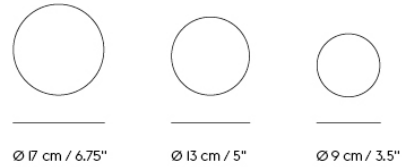

23% rabatt ska dras av på angivna priser

DOTS WOOD / SET OF 5

Shipper Colli	1
Gross Weight (kg)	1.2
Net Weight (kg)	0.77
Set of 5	Consists of 1x Ø 17 cm / 6.75", 1x Ø 13 cm / 5" and 3x Ø 9 cm / 3.5"
Warranty Period	5 years

Item No.	Color	Contract Price	Lead Time
Ready-To-Ship			
03002	Black	SEK 988,10	-
03012	Grey ***	SEK 988,10	-
03001	Oak	SEK 988,10	-
03352	Off-White	SEK 988,10	-
Extras			
83001	Screw for Dots Wood and Ceramic	SEK 9,50	-