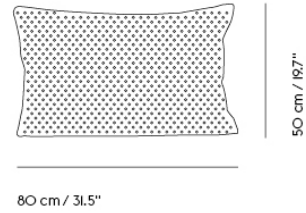

23% rabatt ska dras av på angivna priser

TWINE CUSHION / 50 X 80 CM / 20 X 31"

Shipper Colli	1
Gross Weight (kg)	1.2
Net Weight (kg)	0.65
Warranty Period	5 years

Item No.	Color	Contract Price	Lead Time
Ready-To-Ship			
80226	Beige-Grey	SEK 1.973,70	-
80225	Dark Grey	SEK 1.973,70	-