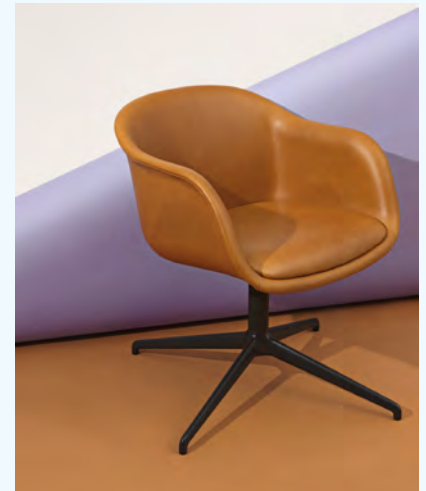

23% rabatt ska dras av på angivna priser

FIBER CONFERENCE ARMCHAIR

"One of the most difficult and noble disciplines of design is to create simple, well-functioning and almost ordinary objects that nevertheless have a strong identity. We designed the Fiber Conference Armchair to do just that. The chair's sculptural language, paired with its wide seat, refuses to compromise on comfort and invites the user to be seated for hours on end. Through soft upholstery and the fixed cushion of its seat, the Fiber Conference Armchair enhances the idea of grand comfort. The chair's inner shell is made using recycled plastic for a conscious and innovative perspective on materials."

— Iskos-Berlin

Designed by	Iskos-Berlin
Environment	Indoor
Country of Production	Poland
Assembly Required	No
Description	A sculptural yet distinctly ergonomic seat makes the Fiber Conference Armchair ideal anywhere we spend an extended time seated. Its interior shell is made using 100% recycled plastic, while its spacious seat and embracing curves are fully upholstered with a soft fixed cushion, providing maximum comfort in public spaces and the home alike.
Material	Shell is made using 100% recycled plastic mixed with strength-improving additives. The recycled plastic comes from post-consumer waste. Fully upholstered in textile, imitation leather or leather. Base: Swivel Base w. or w.o. return: Swivel base in aluminum. Cylinder in steel. Plastic glides. Swivel Base w. return & tilt: Swivel base in aluminum. Cylinder in steel. Plastic glides. Swivel Base w. castors: Swivel base in aluminum. Cylinder in steel. Castors. Swivel Base w. tilt & castors: Swivel base in aluminum. Cylinder in steel. Castors. Swivel Base w. gas lift, tilt & castors: Swivel base in aluminum. Pressurized gas lift cylinder in steel. Castors. Tube base in powder coated steel. Plastic glides. Wood base in FSC™-certified (FSC-CO28824) oak or beech with water-based lacquer. Plastic glides. For Stained Dark Brown version only: Please note that slight color variations can occur due to the inherent characteristics of the material.
Cleaning & Care	Textile: For textile upholstered versions: In case of stains, we generally recommend removing non-greasy stains by carefully dabbing with a lint-free cloth or sponge wrung out in clean warm water. If necessary, clean by dabbing with soapy water made with a little dish soap. Finally, dab the surface with clean water. We highly recommend that you go to kvadrat.dk for further cleaning and maintenance instructions for your chosen textile, as the cleaning methods may vary from one textile to another. Imitation Leather: Clean with lukewarm PH-neutral soapy water and a soft cloth or soft brush. Do not use solvents or chemical cleaners, but cleaning can be done with alcohol-based cleaners. Finally, wipe with a damp cloth afterwards. Leather: As a natural material, leather requires looking after. If you care for the leather in the right way, it will become even more beautiful over time. Refine Leather, Easy Leather and Endure Leather: Clean leather with a dry cloth regularly, treat the leather at least four times a year using only special leather treatment products. Visit ca-mo.com further information on cleaning leather. Allure and Grace Leather: Only vacuum clean with a soft brush. Never use soap or water otherwise the velvety look and feel will disappear. Do not apply leather grease or soak the leather. Avoid any chemical products, such as saddle soap, leather cleaners or household products. Base: Clean with a moist cloth. If necessary, use a little dish soap on the cloth.