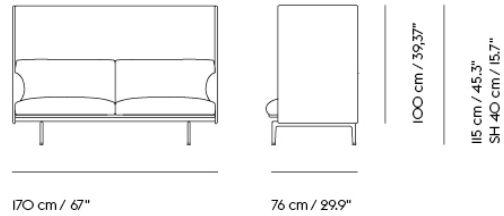

23% rabatt ska dras av på angivna priser

OUTLINE HIGHBACK SOFA 100 / 2-SEATER - BLACK BASE

Shipper Colli	1
Gross Weight (kg)	85.84
Net Weight (kg)	71.6
Additional Information	Please note that the highback height for this product is 100 cm / 39.4"
Warranty Period	10 years

Item No.	Color	Contract Price	Lead Time
Made-To-Order			
28408	Remix - All Colors	SEK 35,255,70	6 weeks
28410	Canvas - All Colors	SEK 39,555,70	6 weeks
28409	Clara - All Colors	SEK 39,555,70	6 weeks
91342	Colline - All Colors	SEK 39,555,70	6 weeks
28402	Fiord - All Colors	SEK 39,555,70	6 weeks
28405	Steelcut - All Colors	SEK 39,555,70	6 weeks
28404	Steelcut Trio - All Colors	SEK 39,555,70	6 weeks
28406	Hallingdal - All Colors	SEK 43,860,00	6 weeks
28421	Balder - All Colors	SEK 45,145,70	6 weeks
85688	Beck - All Colors	SEK 45,145,70	6 weeks
68285	Clay - All Colors	SEK 45,145,70	6 weeks
28411	Divina - All Colors	SEK 45,145,70	6 weeks
28412	Divina MD - All Colors	SEK 45,145,70	6 weeks
28413	Divina Melange - All Colors	SEK 45,145,70	6 weeks
76204	Ecriture - All Colors	SEK 45,145,70	6 weeks
97520	Hearth - All Colors	SEK 45,145,70	6 weeks
91473	Planum - All Colors	SEK 45,145,70	6 weeks
28422	Twill Weave - All Colors	SEK 45,145,70	6 weeks
28420	Vidar - All Colors	SEK 45,145,70	6 weeks

Extras

83061	Leather care set for Refine Leather	SEK 172,00	-