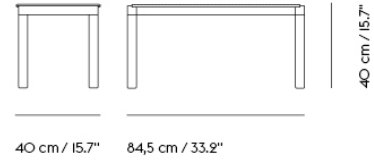

# 23% rabatt ska dras av på angivna priser

COUPLE COFFEE TABLE / 40 X 84 X 40  
CM / 15.7 X 33.2 X 15.7"

Shipper Colli	2
Gross Weight (kg)	15.49
Net Weight (kg)	13.11
Warranty	10 years

Item No.	Color	Contract Price	Lead Time
<b>Ready-To-Ship</b>			
50371	1 Plain - Pale Blue/Dark Oiled Oak	SEK 7.524,10	-
50370	1 Plain - Pale Blue/Oak	SEK 7.524,10	-
50313	1 Plain - Sand/Dark Oiled Oak	SEK 7.524,10	-
50311	1 Plain - Sand/Oak	SEK 7.524,10	-
50359	1 Plain - Taupe/Dark Oiled Oak	SEK 7.524,10	-
50358	1 Plain - Taupe/Oak	SEK 7.524,10	-
50377	1 Wavy - Light Blue/Dark Oiled Oak	SEK 7.524,10	-
50376	1 Wavy - Light Blue/Oak	SEK 7.524,10	-
50333	1 Wavy - Sand/Dark Oiled Oak	SEK 7.524,10	-
50331	1 Wavy - Sand/Oak	SEK 7.524,10	-
50365	1 Wavy - Taupe/Dark Oiled Oak	SEK 7.524,10	-
50364	1 Wavy - Taupe/Oak	SEK 7.524,10	-