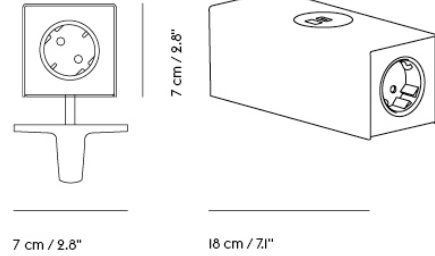

23% rabatt ska dras av på angivna priser

LINEAR SYSTEM TABLE POWER OUTLET

Shipper Colli	1
Gross Weight (kg)	1.5
Net Weight (kg)	1.4
Warranty period	5 years

Item No.	Color	Contract Price	Lead Time
Ready-To-Ship			
39967-BLCK	Black	SEK 4.037,70	-
39967-GREY	Grey	SEK 4.037,70	-