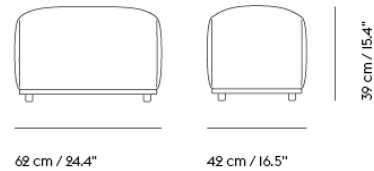

23% rabatt ska dras av på angivna priser

ECHO POUF / 42 X 62 / 16.5 CM X 24.4"

Shipper Colli	I
Gross Weight (kg)	17
Net Weight (kg)	11
Warranty Period	10 years

Item No.	Color	Contract Price	Lead Time
Made-To-Order			
66061	Remix - All Colors	SEK 5.890,10	6 weeks
66068	Canvas - All Colors	SEK 6.578,10	6 weeks
66067	Clara - All Colors	SEK 6.578,10	6 weeks
66302	Colline - All Colors	SEK 6.578,10	6 weeks
66063	Fiord - All Colors	SEK 6.578,10	6 weeks
66065	Steelcut - All Colors	SEK 6.578,10	6 weeks
66064	Steelcut Trio - All Colors	SEK 6.578,10	6 weeks
66069	Hallingdal - All Colors	SEK 7.047,70	6 weeks
66502	Beck - All Colors	SEK 7.180,10	6 weeks
66312	Clay - All Colors	SEK 7.180,10	6 weeks
66070	Divina - All Colors	SEK 7.180,10	6 weeks
66071	Divina MD - All Colors	SEK 7.180,10	6 weeks
66072	Divina Melange - All Colors	SEK 7.180,10	6 weeks
76054	Ecriture - All Colors	SEK 7.180,10	6 weeks
66808	Hearth - All Colors	SEK 7.180,10	6 weeks
76300	Planum - All Colors	SEK 7.180,10	6 weeks
66322	Twill Weave - All Colors	SEK 7.180,10	6 weeks
66073	Vidar - All Colors	SEK 7.180,10	6 weeks
COM/COL & Specials			
66078	COM - Textile	SEK 6.578,10	6-12 weeks
66080	COM - Imitation Leather	SEK 7.047,70	6-12 weeks