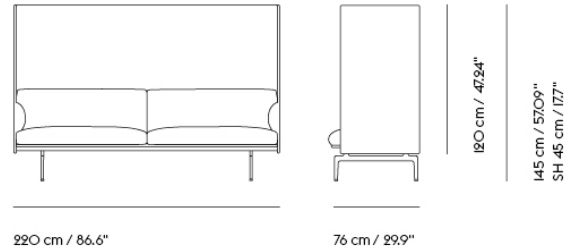

23% rabatt ska dras av på angivna priser

OUTLINE HIGHBACK SOFA 120 / 3-SEATER - POLISHED ALUMINUM BASE - SH: 45 CM / 17.7"

Shipper Colli	1
Gross Weight (kg)	63
Net Weight (kg)	44
Additional Information	Please note that the highback height for this product is 120 cm / 47.2"
Warranty Period	10 years

Item No.	Color	Contract Price	Lead Time
Made-To-Order			
75360	Remix - All Colors	SEK 44.715,70	6 weeks
75440	Canvas - All Colors	SEK 50.305,70	6 weeks
75400	Clara - All Colors	SEK 50.305,70	6 weeks
75767	Colline - All Colors	SEK 50.305,70	6 weeks
75120	Fiord - All Colors	SEK 50.305,70	6 weeks
75240	Steelcut - All Colors	SEK 50.305,70	6 weeks
75200	Steelcut Trio - All Colors	SEK 50.305,70	6 weeks
75280	Hallingdal - All Colors	SEK 53.745,70	6 weeks
75040	Balder - All Colors	SEK 55.035,70	6 weeks
85613	Beck - All Colors	SEK 55.035,70	6 weeks
75720	Clay - All Colors	SEK 55.035,70	6 weeks
75480	Divina - All Colors	SEK 55.035,70	6 weeks
75520	Divina MD - All Colors	SEK 55.035,70	6 weeks
75560	Divina Melange - All Colors	SEK 55.035,70	6 weeks
76121	Ecriture - All Colors	SEK 55.035,70	6 weeks
97636	Hearth - All Colors	SEK 55.035,70	6 weeks
75787	Planum - All Colors	SEK 55.035,70	6 weeks
75080	Twill Weave - All Colors	SEK 55.035,70	6 weeks
75680	Vidar - All Colors	SEK 55.035,70	6 weeks

Extras

83061	Leather care set for Refine Leather	SEK 172,00	-