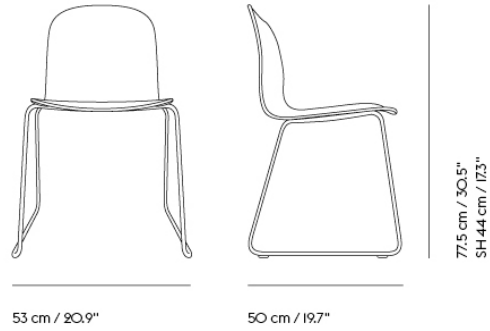

23% rabatt ska dras av på angivna priser

VISU CHAIR SLED BASE

Shipper Colli	1
Gross Weight (kg)	13.5
Net Weight (kg)	5.75
Base color options	Black, Grey or White
Stacking information	Stacking on Trolley: Without upholstery: 17 - With upholstery: 15. Stacking on floor: Without upholstery: 15 - With upholstery: 10
Warranty Period	10 years

Item No.	Color	Contract Price	Lead Time
Ready-To-Ship			
32501	Black/Black	SEK 2.536,10	-
32502	Grey/Grey ***	SEK 2.536,10	-
Made-To-Order			
32503	White/White	SEK 2.536,10	7 weeks
11486	Remix - All Colors	SEK 3.607,70	7 weeks
11489	Canvas - All Colors	SEK 3.951,70	7 weeks
11490	Clara - All Colors	SEK 3.951,70	7 weeks
70363	Colline - All Colors	SEK 3.951,70	7 weeks
18934	Fiord - All Colors	SEK 3.951,70	7 weeks
70364	Re-wool - All Colors	SEK 3.951,70	7 weeks
70362	Sabi - All Colors	SEK 3.951,70	7 weeks
11487	Steelcut - All Colors	SEK 3.951,70	7 weeks
11488	Steelcut Trio - All Colors	SEK 3.951,70	7 weeks
11485	Hallingdal - All Colors	SEK 4.381,70	7 weeks
18916	Balder - All Colors	SEK 4.639,70	7 weeks
18804	Beck - All Colors	SEK 4.639,70	7 weeks
69130	Clay - All Colors	SEK 4.639,70	7 weeks
11483	Divina - All Colors	SEK 4.639,70	7 weeks
11481	Divina MD - All Colors	SEK 4.639,70	7 weeks