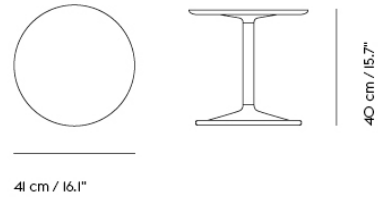

23% rabatt ska dras av på angivna priser

SOFT SIDE TABLE / Ø 41 H: 40 CM / Ø 16.1"
H: 15.7"

Shipper Colli	2
Gross Weight (kg)	8.873
Net Weight (kg)	7.158
Warranty period	10 years

Item No.	Color	Contract Price	Lead Time
Ready-To-Ship			
10786	Beige Green Laminate/Beige Green	SEK 3.482,10	-
13940	Dusty Green Laminate/Dusty Green ***	SEK 3.482,10	-
13939	Off-White Linoleum/Off-White ***	SEK 3.482,10	-
13941	Orange Laminate/Orange	SEK 3.482,10	-
13938	Black Nanolaminate/Black	SEK 3.482,10	-
10782	Grey Linoleum/Grey	SEK 3.482,10	-
13957	Oiled Oak/Off-White ***	SEK 4.037,70	-
13943	Oiled Smoked Oak/Black	SEK 4.037,70	-
10776	Solid Oak/Grey	SEK 4.037,70	-