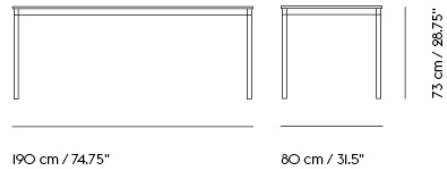

23% rabatt ska dras av på angivna priser

BASE TABLE / 190 X 80 CM / 74.8 X 31.5"

Shipper Colli	2
Gross Weight (kg)	28.8
Net Weight (kg)	22.99
Base color options	White, Black
Warranty Period	10 years

Item No.	Color	Contract Price	Lead Time
Made-To-Order			
64208	Black Laminate/Plywood/Black	SEK 10.745,70	6 weeks
64207	Black Laminate/Plywood/White	SEK 10.745,70	6 weeks
64206	White Laminate/Plywood/Black	SEK 10.745,70	6 weeks
64205	White Laminate/Plywood/White	SEK 10.745,70	6 weeks
64216	Black Nanolaminat/Plywood/Black	SEK 15.905,70	6 weeks
64215	Black Nanolaminat/Plywood/White	SEK 15.905,70	6 weeks
64214	White Nanolaminat/Plywood/Black	SEK 15.905,70	6 weeks
64213	White Nanolaminat/Plywood/White	SEK 15.905,70	6 weeks
64809	Lacquered Oak Veneer/Plywood/Black	SEK 15.905,70	6 weeks
64808	Lacquered Oak Veneer/Plywood/White	SEK 15.905,70	6 weeks
64210	Black Linoleum/Plywood/Black	SEK 13.325,70	6 weeks
64209	Black Linoleum/Plywood/White	SEK 13.325,70	6 weeks