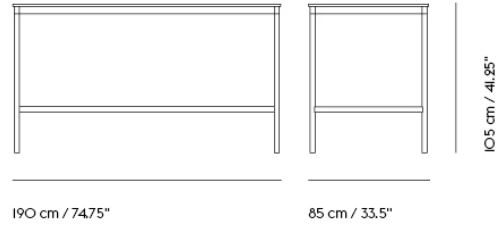

23% rabatt ska dras av på angivna priser

BASE HIGH TABLE / 190 X 85 H: 105 CM /
74.8 X 33.5 H: 41.3"

Shipper Colli	2
Gross Weight (kg)	47
Net Weight (kg)	40.25
Base color options	White, Black
Warranty Period	10 years

Item No.	Color	Contract Price	Lead Time
Ready-To-Ship			
62066	White Laminate/Plywood/Black	SEK 17.625,70	-
62065	White Laminate/Plywood/White	SEK 17.625,70	-
64777	Lacquered Oak Veneer/Plywood/Black	SEK 21.495,70	-
64776	Lacquered Oak Veneer/Plywood/White	SEK 21.495,70	-
62070	Black Linoleum/Plywood/Black	SEK 19.345,70	-
62069	Black Linoleum/Plywood/White	SEK 19.345,70	-
Made-To-Order			
62068	Black Laminate/Plywood/Black	SEK 17.625,70	8 weeks
62067	Black Laminate/Plywood/White	SEK 17.625,70	8 weeks
62076	Black Nanolaminate/Plywood/Black	SEK 22.785,70	8 weeks
62075	Black Nanolaminate/Plywood/White	SEK 22.785,70	8 weeks
62074	White Nanolaminate/Plywood/Black	SEK 22.785,70	8 weeks
62073	White Nanolaminate/Plywood/White	SEK 22.785,70	8 weeks