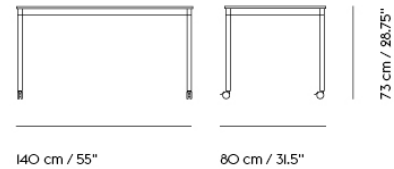

23% rabatt ska dras av på angivna priser

BASE TABLE / WITH CASTORS / 140 X 80
CM / 55.1 X 31.5"

Shipper Colli	2
Gross Weight (kg)	25.7
Net Weight (kg)	22.3
Base color options	White, Black
Warranty Period	10 years

Item No.	Color	Contract Price	Lead Time
Made-To-Order			
64445	Black Laminate/Plywood/Black	SEK 11.605,70	6 weeks
64565	Black Laminate/Plywood/White	SEK 11.605,70	6 weeks
64520	White Laminate/Plywood/Black	SEK 11.605,70	6 weeks
64640	White Laminate/Plywood/White	SEK 11.605,70	6 weeks
64475	Black Nanolaminat/Plywood/Black	SEK 15.045,70	6 weeks
64595	Black Nanolaminat/Plywood/White	SEK 15.045,70	6 weeks
64535	White Nanolaminat/Plywood/Black	SEK 15.045,70	6 weeks
64655	White Nanolaminat/Plywood/White	SEK 15.045,70	6 weeks
64490	Lacquered Oak Veneer/Plywood/Black	SEK 14.185,70	6 weeks
64610	Lacquered Oak Veneer/Plywood/White	SEK 14.185,70	6 weeks
64470	Black Linoleum/Plywood/Black	SEK 12.895,70	6 weeks
64590	Black Linoleum/Plywood/White	SEK 12.895,70	6 weeks