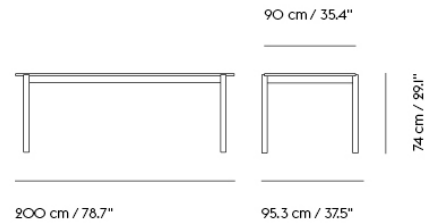

23% rabatt ska dras av på angivna priser

LINEAR WOOD TABLE / 200 X 90 CM /
78.7 X 35.4"

Shipper Colli 1
Gross Weight (kg) 36.6
Net Weight (kg) 28.664
Warranty Period 5 years

Item No.	Color	Contract Price	Lead Time
Ready-To-Ship			
30917	Oak Veneer/Oak	SEK 15,045,70	-