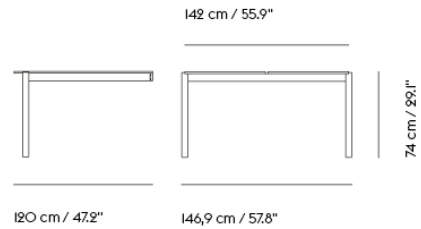

23% rabatt ska dras av på angivna priser

LINEAR SYSTEM END MODULE / 142 X 120 CM / 55.9 X 47.2"

Shipper Colli	2
Gross Weight (kg)	39.13
Net Weight (kg)	32.485
Warranty Period	5 years

Item No.	Color	Contract Price	Lead Time
Ready-To-Ship			
59981	White Laminate/White ABS/Oak	SEK 11.605,70	-
50219	Black Nanolaminate/Black ABS/Black	SEK 15.045,70	-
59985	Black Nanolaminate/Black ABS/Oak	SEK 15.045,70	-
59980	Oak Veneer/Oak	SEK 11.605,70	-
50228	Black Lacquered Ash Veneer/Black	SEK 11.605,70	-