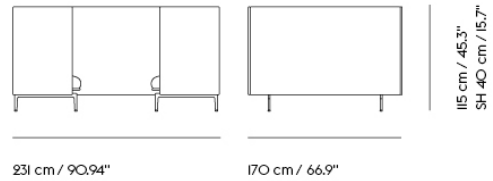

23% rabatt ska dras av på angivna priser

OUTLINE HIGHBACK CABIN 100 / 2-SEATER - BLACK BASE

Shipper Colli	3
Gross Weight (kg)	69
Net Weight (kg)	52
Warranty Period	10 years

Item No.	Color	Contract Price	Lead Time
Made-To-Order			
80868	Remix - All Colors	SEK 70.515,70	6 weeks
80940	Canvas - All Colors	SEK 81.695,70	6 weeks
80904	Clara - All Colors	SEK 81.695,70	6 weeks
81246	Colline - All Colors	SEK 81.695,70	6 weeks
80652	Fiord - All Colors	SEK 81.695,70	6 weeks
80760	Steelcut - All Colors	SEK 81.695,70	6 weeks
80724	Steelcut Trio - All Colors	SEK 81.695,70	6 weeks
80796	Hallingdal - All Colors	SEK 87.285,70	6 weeks
80580	Balder - All Colors	SEK 88.575,70	6 weeks
85658	Beck - All Colors	SEK 88.575,70	6 weeks
81192	Clay - All Colors	SEK 88.575,70	6 weeks
80976	Divina - All Colors	SEK 88.575,70	6 weeks
81012	Divina MD - All Colors	SEK 88.575,70	6 weeks
81048	Divina Melange - All Colors	SEK 88.575,70	6 weeks
76166	Ecriture - All Colors	SEK 88.575,70	6 weeks
97650	Hearth - All Colors	SEK 88.575,70	6 weeks
81264	Planum - All Colors	SEK 88.575,70	6 weeks
80616	Twill Weave - All Colors	SEK 88.575,70	6 weeks
81156	Vidar - All Colors	SEK 88.575,70	6 weeks
Extras			
83061	Leather care set for Refine Leather	SEK 172,00	-