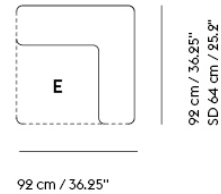

23% rabatt ska dras av på angivna priser

CONNECT MODULAR SOFA / CORNER (E)

Shipper Colli	1
Gross Weight (kg)	54
Net Weight (kg)	50
Warranty Period	10 years

Item No.	Color	Contract Price	Lead Time
Ready-To-Ship			
11505-123	Remix I23 ***	SEK 14.615,70	-
Made-To-Order			
11505	Remix - All Colors	SEK 14.615,70	6 weeks
98264	Canvas - All Colors	SEK 16.335,70	6 weeks
11596	Clara - All Colors	SEK 16.335,70	6 weeks
95804	Colline - All Colors	SEK 16.335,70	6 weeks
98294	Fiord - All Colors	SEK 16.335,70	6 weeks
11585	Steelcut - All Colors	SEK 16.335,70	6 weeks
11545	Steelcut Trio - All Colors	SEK 16.335,70	6 weeks
11625	Hallingdal - All Colors	SEK 17.625,70	6 weeks
66554	Beck - All Colors	SEK 18.055,70	6 weeks
95704	Clay - All Colors	SEK 18.055,70	6 weeks
20265	Divina - All Colors	SEK 18.055,70	6 weeks
19025	Divina MD - All Colors	SEK 18.055,70	6 weeks
19045	Divina Melange - All Colors	SEK 18.055,70	6 weeks
76343	Ecriture - All Colors	SEK 18.055,70	6 weeks
66604	Hearth - All Colors	SEK 18.055,70	6 weeks
98782	Planum - All Colors	SEK 18.055,70	6 weeks
95904	Twill Weave - All Colors	SEK 18.055,70	6 weeks
76321	Vidar - All Colors	SEK 18.055,70	6 weeks