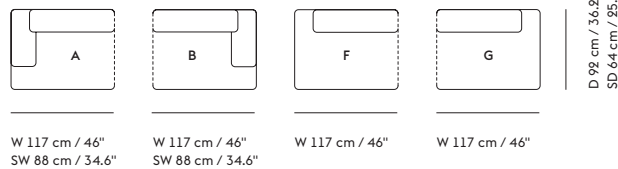

23% rabatt ska dras av på angivna priser

CONNECT MODULAR SOFA—ORDER GUIDE

Designed with long, elegant lines, the Connect Modular Sofa's details of its small feet underneath for a hovering, light sentiment and pointy corners allow for the design to bring character to any space.

Create your own Connect Modular Sofa by choosing from 11 modules, following the guidelines below.

Visit planner.muuto.com to create your own configuration online.

Create your own Connect Configuration

1. SEATING MODULES

Select your desired seating modules.

Add the item numbers of the desired textile separately to your order.

Note

You can only connect seating modules with pre-mounted linking brackets on the sides, illustrated here with dotted lines. Please note that the modules H & I can only be used as a freestanding ottoman and not part of the sofa configuration.

END MODULES