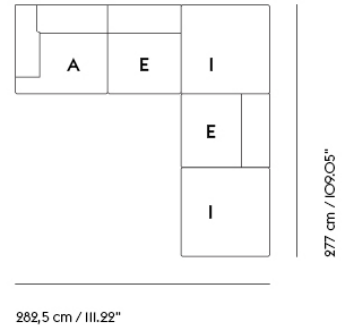

23% rabatt ska dras av på angivna priser

CONNECT SOFT MODULAR SOFA / CORNER - CONFIGURATION 3

Shipper Colli	5
Gross Weight (kg)	204.58
Net Weight (kg)	154.48
Warranty Period	10 years

Item No.	Color	Contract Price	Lead Time
Ready-To-Ship			
96040	Re-wool I28	SEK 66.645,70	-
96041	Clay I2	SEK 75.245,70	-