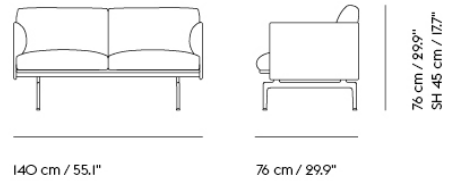

23% rabatt ska dras av på angivna priser

OUTLINE STUDIO SOFA / 140 CM / 55.1" -
POLISHED ALUMINUM BASE - SH: 45 CM
/ 17.7"

Shipper Colli	1
Gross Weight (kg)	41
Net Weight (kg)	36
Warranty Period	10 years

Item No.	Color	Contract Price	Lead Time
Made-To-Order			
73333	Remix - All Colors	SEK 26.225,70	6 weeks
73335	Canvas - All Colors	SEK 31.385,70	6 weeks
73334	Clara - All Colors	SEK 31.385,70	6 weeks
91417	Colline - All Colors	SEK 31.385,70	6 weeks
73327	Fiord - All Colors	SEK 31.385,70	6 weeks
73330	Steelcut - All Colors	SEK 31.385,70	6 weeks
73329	Steelcut Trio - All Colors	SEK 31.385,70	6 weeks
73331	Hallingdal - All Colors	SEK 33.535,70	6 weeks
73346	Balder - All Colors	SEK 34.825,70	6 weeks
85761	Beck - All Colors	SEK 34.825,70	6 weeks
68316	Clay - All Colors	SEK 34.825,70	6 weeks
73336	Divina - All Colors	SEK 34.825,70	6 weeks
73337	Divina MD - All Colors	SEK 34.825,70	6 weeks
73338	Divina Melange - All Colors	SEK 34.825,70	6 weeks
76279	Ecriture - All Colors	SEK 34.825,70	6 weeks
97591	Hearth - All Colors	SEK 34.825,70	6 weeks
91548	Planum - All Colors	SEK 34.825,70	6 weeks
73347	Twill Weave - All Colors	SEK 34.825,70	6 weeks
73345	Vidar - All Colors	SEK 34.825,70	6 weeks
Extras			
83061	Leather care set for Refine Leather	SEK 172,00	-