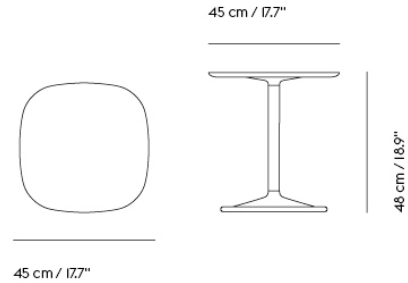

23% rabatt ska dras av på angivna priser

SOFT SIDE TABLE / 45 X 45 H: 48 CM / 17.7
X 17.7 H: 18.9"

Shipper Colli 2
Gross Weight (kg) 9.02
Net Weight (kg) 7.73
Warranty period 10 years

Item No.	Color	Contract Price	Lead Time
Ready-To-Ship			
13977	Orange Laminate/Orange ***	SEK 4.037,70	-
13974	Black Nanolaminate/Black ***	SEK 4.037,70	-
13978	Oiled Oak/Off-White ***	SEK 4.639,70	-
13979	Oiled Smoked Oak/Black ***	SEK 4.639,70	-