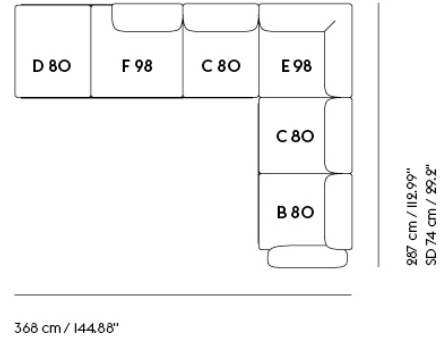

23% rabatt ska dras av på angivna priser

IN SITU MODULAR SOFA / CORNER - CONFIGURATION 6

Shipper Colli	II
Gross Weight (kg)	264.3
Net Weight (kg)	206.53
Warranty Period	10 years

Item No.	Color	Contract Price	Lead Time
Ready-To-Ship			
41926	Frame and Module - Clay 12/Black	SEK 90.295,70	-
99837	Frame and Module - Ecriture 240/Black	SEK 90.295,70	-
Extras			
83061	Leather care set for Refine Leather	SEK 172,00	-