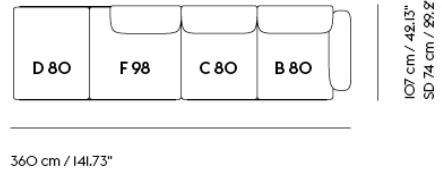

23% rabatt ska dras av på angivna priser

IN SITU MODULAR SOFA / 4-SEATER - CONFIGURATION 2

Shipper Colli	7
Gross Weight (kg)	168
Net Weight (kg)	131.72
Warranty Period	10 years

Item No.	Color	Contract Price	Lead Time
Ready-To-Ship			
41917	Frame and Module - Clay 12/Black	SEK 56.325,70	-
99828	Frame and Module - Ecriture 240/Black	SEK 56.325,70	-
Extras			
83061	Leather care set for Refine Leather	SEK 172,00	-