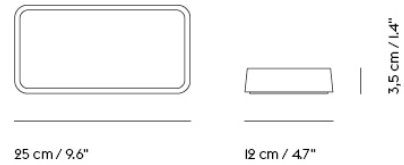

23% rabatt ska dras av på angivna priser

ARRANGE DESKTOP SERIES / TRAY - 12 X 25 CM / 4.8 X 9.6"

Shipper Colli	1
Gross Weight (kg)	0.27
Net Weight (kg)	0.196
Warranty Period	5 years

Item No.	Color	Contract Price	Lead Time
Ready-To-Ship			
98328	Copper Brown	SEK 184,90	-
80240	Grey	SEK 184,90	-
80241	Light Blue	SEK 184,90	-