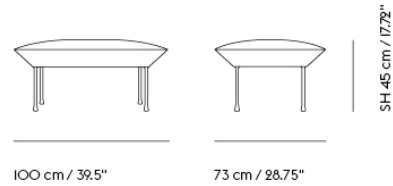

23% rabatt ska dras av på angivna priser

OSLO POUF

Shipper Colli	1
Gross Weight (kg)	17
Net Weight (kg)	16
Base color options	Black, Chrome, Dark Grey or Grey
Warranty Period	10 years

Item No.	Color	Contract Price	Lead Time
Made-To-Order			
15014	Canvas - All Colors	SEK 12.465,70	4 weeks
15010	Clara - All Colors	SEK 12.465,70	4 weeks
30153	Colline - All Colors	SEK 12.465,70	4 weeks
14811	Fiord - All Colors	SEK 12.465,70	4 weeks
19517	Re-wool - All Colors	SEK 12.465,70	4 weeks
19497	Sabi - All Colors	SEK 12.465,70	4 weeks
15011	Steelcut - All Colors	SEK 12.465,70	4 weeks
15013	Steelcut Trio - All Colors	SEK 12.465,70	4 weeks
15012	Hallingdal - All Colors	SEK 14.185,70	4 weeks
16690	Beck - All Colors	SEK 14.615,70	4 weeks
14641	Clay - All Colors	SEK 14.615,70	4 weeks
15017	Divina - All Colors	SEK 14.615,70	4 weeks
15018	Divina MD - All Colors	SEK 14.615,70	4 weeks
15019	Divina Melange - All Colors	SEK 14.615,70	4 weeks
59871	Ecriture - All Colors	SEK 14.615,70	4 weeks
16710	Hearth - All Colors	SEK 14.615,70	4 weeks
19537	Planum - All Colors	SEK 14.615,70	4 weeks
15152	Twill Weave - All Colors	SEK 14.615,70	4 weeks
30132	Vidar - All Colors	SEK 14.615,70	4 weeks

Extras

83061	Leather care set for Refine Leather	SEK 172,00	-