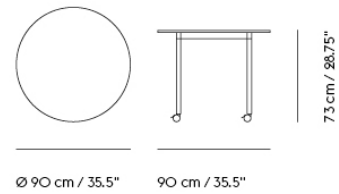

23% rabatt ska dras av på angivna priser

BASE ROUND TABLE / WITH CASTORS / Ø
90 CM / 35.4"

Shipper Colli	2
Gross Weight (kg)	14.95
Net Weight (kg)	9.17
Base color options	White, Black
Warranty Period	10 years

Item No.	Color	Contract Price	Lead Time
Made-To-Order			
64457	Black Laminate/Plywood/Black	SEK 11.605,70	6 weeks
64577	Black Laminate/Plywood/White	SEK 11.605,70	6 weeks
64532	White Laminate/Plywood/Black	SEK 11.605,70	6 weeks
64652	White Laminate/Plywood/White	SEK 11.605,70	6 weeks
64487	Black Nanolaminate/Plywood/Black	SEK 14.615,70	6 weeks
64607	Black Nanolaminate/Plywood/White	SEK 14.615,70	6 weeks
64547	White Nanolaminate/Plywood/Black	SEK 14.615,70	6 weeks
64667	White Nanolaminate/Plywood/White	SEK 14.615,70	6 weeks
64502	Lacquered Oak Veneer/Plywood/Black	SEK 12.895,70	6 weeks
64622	Lacquered Oak Veneer/Plywood/White	SEK 12.895,70	6 weeks
64469	Black Linoleum/Plywood/Black	SEK 12.465,70	6 weeks
64589	Black Linoleum/Plywood/White	SEK 12.465,70	6 weeks