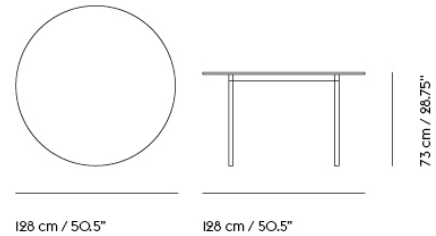

23% rabatt ska dras av på angivna priser

BASE ROUND TABLE / Ø 128 CM / 50.4"

Shipper Colli	2
Gross Weight (kg)	23.5
Net Weight (kg)	18.75
Base color options	White, Black
Warranty Period	10 years

Item No.	Color	Contract Price	Lead Time
Made-To-Order			
64108	Black Laminate/Plywood/Black	SEK 10.315,70	6 weeks
64107	Black Laminate/Plywood/White	SEK 10.315,70	6 weeks
64106	White Laminate/Plywood/Black	SEK 10.315,70	6 weeks
64105	White Laminate/Plywood/White	SEK 10.315,70	6 weeks
64116	Black Nanolaminate/Plywood/Black	SEK 14.185,70	6 weeks
64115	Black Nanolaminate/Plywood/White	SEK 14.185,70	6 weeks
64114	White Nanolaminate/Plywood/Black	SEK 14.185,70	6 weeks
64113	White Nanolaminate/Plywood/White	SEK 14.185,70	6 weeks
64799	Lacquered Oak Veneer/Plywood/Black	SEK 12.895,70	6 weeks
64798	Lacquered Oak Veneer/Plywood/White	SEK 12.895,70	6 weeks
64110	Black Linoleum/Plywood/Black	SEK 12.465,70	6 weeks
64109	Black Linoleum/Plywood/White	SEK 12.465,70	6 weeks