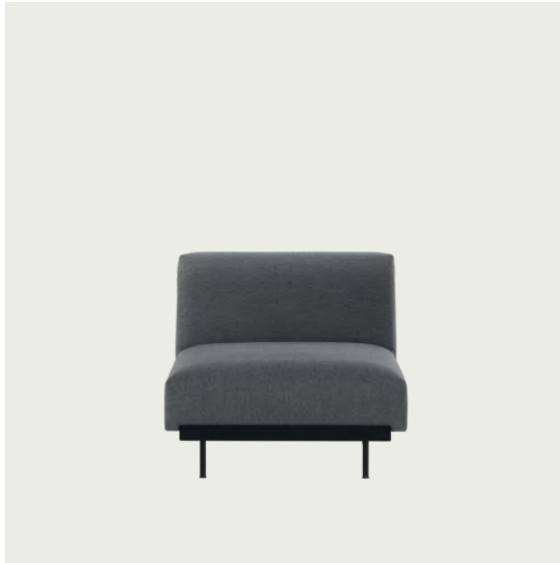

23% rabatt ska dras av på angivna priser

IN SITU MODULAR SOFA / CENTRE MODULE (C80)

Shipper Colli	1
Gross Weight (kg)	30.2
Net Weight (kg)	23.53
Please note	This variant is a Seating Module only and does not include a Frame Section.
Warranty Period	10 years

Item No.	Color	Contract Price	Lead Time
Ready-To-Ship			
41122-12	Clay 12	SEK 12.895,70	-
98864-240	Ecriture 240	SEK 12.895,70	-
Made-To-Order			
99035	Remix - All Colors	SEK 9.885,70	6 weeks
95552	Colline - All Colors	SEK 11.605,70	6 weeks
41140	Fiord - All Colors	SEK 11.605,70	6 weeks
95502	Re-wool - All Colors	SEK 11.605,70	6 weeks
98802	Sabi - All Colors	SEK 11.605,70	6 weeks
99298	Beck - All Colors	SEK 12.465,70	6 weeks
41149	Hallingdal - All Colors	SEK 12.465,70	6 weeks
99232	Hearth - All Colors	SEK 12.465,70	6 weeks
95602	Twill Weave - All Colors	SEK 12.465,70	6 weeks
41122	Clay - All Colors	SEK 12.895,70	6 weeks
41158	Divina - All Colors	SEK 12.895,70	6 weeks
41167	Divina MD - All Colors	SEK 12.895,70	6 weeks
41176	Divina Melange - All Colors	SEK 12.895,70	6 weeks
98864	Ecriture - All Colors	SEK 12.895,70	6 weeks
76405	Planum - All Colors	SEK 12.895,70	6 weeks
41185	Vidar - All Colors	SEK 12.895,70	6 weeks