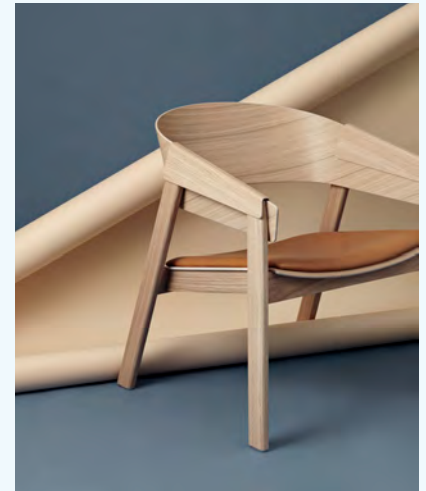

23% rabatt ska dras av på angivna priser

COVER CHAIR SERIES

"The Cover Chair Series is born from a desire to create a comfortable and contemporary chair in wood. I aimed for a crisp and vivid expression in the plywood while looking for a solid and grounded look in the frame and base of the design. Years of play and hard work in the making has resulted in a light, yet strong chair design that takes the material of veneer to its extreme."

— Thomas Bentzen

Designed by	Thomas Bentzen
Environment	Indoor
Country of Production	Armchair & Lounge Chair in Latvia / Bar Stool, Counter Stool & Side Chair in Romania
Assembly Required	No
Description	Referencing the values of honest craftsmanship and Scandinavian materiality, the Cover Chair Series is an elegant perspective on the timeless wooden armchair. With its curved backrest and folded armrest covers, the Cover Chair Series explores the possibilities of wooden veneer, paired with a deep comfort, modern expression and base in solid wood. Echoing the seamless appearance of the chair, it features no visible screws for a simple touch. Use the Cover Chair Series in the living room, hallway or bedroom of the home as well as in restaurants, canteens, educational institutions, workplaces and more. The Cover Series without upholstery is EU Ecolabel Certified. By carrying the EU Ecolabel Certification, the product is guaranteed to have a reduced environmental impact throughout the total lifecycle of the product from raw material to disposal.
Material	The Cover Chair Series is made from form-pressed wood. The wood is folded over the chair's legs and backrest. This technically innovative wood layering helps lock the elements of the chair together. Upholstered seats with textile, imitation leather, or leather. Leather from selected premium leather suppliers. Cover Armchair: Oak and Stained Dark Brown versions: The back, seat, and armrests in oak veneer, solid oak frame, and legs. Water-based lacquer. Plastic glides. Colored versions: The back, seat, and armrest in ash veneer, frame, and legs are made from solid beech wood. Water-based lacquer. Plastic glides. Oak veneer and Stained Dark Brown: slight color variations can occur due to the inherent characteristics of the material. Cover Lounge Chair: Back and seat in oak veneer, solid oak frame and legs. Water-based lacquer. Plastic glides. Oak veneer and Stained Dark Brown: slight color variations can occur due to the inherent characteristics of the material. Cover Side Chair: Back and seat in oak veneer, solid oak frame and legs. Water-based lacquer. Plastic glides. Oak veneer and Stained Dark Brown: slight color variations can occur due to the inherent characteristics of the material. Cover Bar & Counter Stool: Back and seat in oak veneer, solid oak frame and legs. Made using FSC™-certified (FSC-CO28824) wood. Water-based lacquer. Footrest protector for bar and counter stool in tumbled stainless steel. Plastic glides. Oak veneer and Stained Dark Brown: slight color variations can occur due to the inherent characteristics of the material.