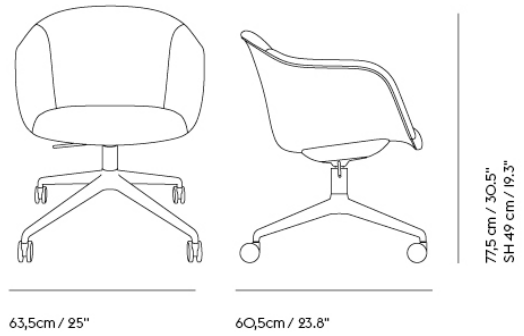

23% rabatt ska dras av på angivna priser

FIBER SOFT ARMCHAIR SWIVEL BASE W. CASTORS AND TILT

Shipper Colli	1
Gross Weight (kg)	19.5
Net Weight (kg)	19.5
Base color options	Anthracite Black or Grey
Warranty Period	10 years

Item No.	Color	Contract Price	Lead Time
Made-To-Order			
16301	Remix - All Colors	SEK 9.025,70	4 weeks
16306	Canvas - All Colors	SEK 10.315,70	4 weeks
16305	Clara - All Colors	SEK 10.315,70	4 weeks
16578	Fiord - All Colors	SEK 10.315,70	4 weeks
16590	Hero - All Colors	SEK 10.315,70	4 weeks
16313	Re-wool - All Colors	SEK 10.315,70	4 weeks
16251	Sabi - All Colors	SEK 10.315,70	4 weeks
16303	Steelcut - All Colors	SEK 10.315,70	4 weeks
16304	Steelcut Trio - All Colors	SEK 10.315,70	4 weeks
16312	Balder - All Colors	SEK 11.175,70	4 weeks
13792	Beck - All Colors	SEK 11.175,70	4 weeks
16302	Clay - All Colors	SEK 11.175,70	4 weeks
16308	Divina - All Colors	SEK 11.175,70	4 weeks
16309	Divina MD - All Colors	SEK 11.175,70	4 weeks
16310	Divina Melange - All Colors	SEK 11.175,70	4 weeks
16566	Ecriture - All Colors	SEK 11.175,70	4 weeks
16307	Hallingdal - All Colors	SEK 11.175,70	4 weeks
14550	Hearth - All Colors	SEK 11.175,70	4 weeks
16259	Planum - All Colors	SEK 11.175,70	4 weeks
16311	Twill Weave - All Colors	SEK 11.175,70	4 weeks
16574	Vidar - All Colors	SEK 11.175,70	4 weeks