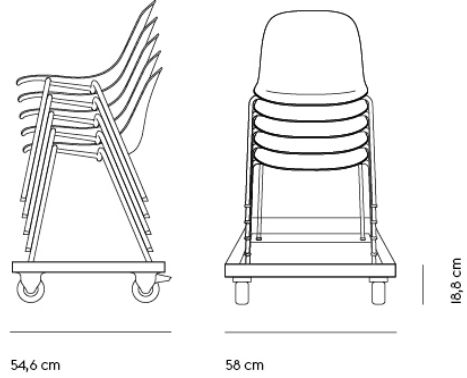

23% rabatt ska dras av på angivna priser

FIBER SIDE CHAIR A-BASE TRANSPORT TROLLEY

Shipper Colli	1
Gross Weight (kg)	14.65
Net Weight (kg)	14.6
Stacking information	We recommend stacking a maximum of 15 chairs
Stacking information	Stack up to 15 non-upholstered chairs or 10 upholstered on Trolley.
Warranty Period	5 years

Item No.	Color	Contract Price	Lead Time
Ready-To-Ship			
18264	Black	SEK 6.234,10	-