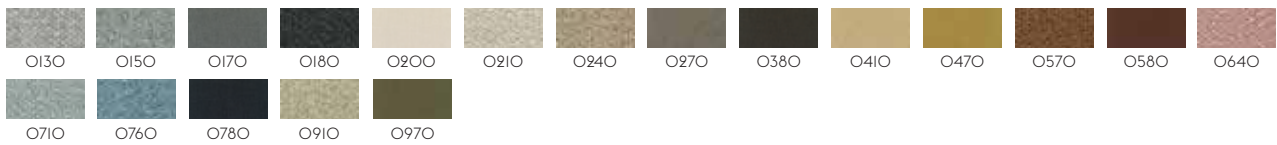

## FIORD BY KVADRAT

Designer: Tone Barnung & Louise Sigvardt.

Composition: 92% new wool worsted, 8% nylon.

Durability: 60.000 Martindale / Lightfastness 5-6.

101