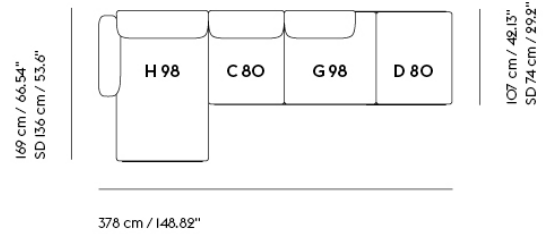

23% rabatt ska dras av på angivna priser

IN SITU MODULAR SOFA / 4-SEATER - CONFIGURATION 5

Shipper Colli	7
Gross Weight (kg)	193
Net Weight (kg)	146.98
Warranty Period	10 years

Item No.	Color	Contract Price	Lead Time
Ready-To-Ship			
41920	Frame and Module - Clay I2/Black	SEK 61.915,70	-
99831	Frame and Module - Ecriture 240/Black	SEK 61.915,70	-
Extras			
83061	Leather care set for Refine Leather	SEK 172,00	-