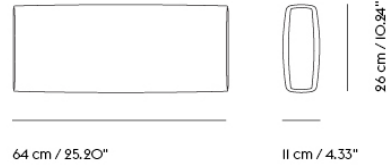

23% rabatt ska dras av på angivna priser

CONNECT SOFT MODULAR SOFA CUSHION

Shipper Colli	1
Gross Weight (kg)	1.3
Net Weight (kg)	0.1
Warranty Period	5 Years

Item No.	Color	Contract Price	Lead Time
Ready-To-Ship			
98407-128	Re-wool 128	SEK 1.629,70	-
98419-12	Clay 12	SEK 1.848,10	-
Made-To-Order			
98408	Remix - All Colors	SEK 1.285,70	6 weeks
98413	Canvas - All Colors	SEK 1.629,70	6 weeks
98414	Clara - All Colors	SEK 1.629,70	6 weeks
98410	Fiord - All Colors	SEK 1.629,70	6 weeks
98407	Re-wool - All Colors	SEK 1.629,70	6 weeks
98840	Sabi - All Colors	SEK 1.629,70	6 weeks
98411	Steelcut - All Colors	SEK 1.629,70	6 weeks
98412	Steelcut Trio - All Colors	SEK 1.629,70	6 weeks
98415	Hallingdal - All Colors	SEK 1.762,10	6 weeks
98406	Balder - All Colors	SEK 1.848,10	6 weeks
99458	Beck - All Colors	SEK 1.848,10	6 weeks
98419	Clay - All Colors	SEK 1.848,10	6 weeks
98416	Divina - All Colors	SEK 1.848,10	6 weeks
98417	Divina MD - All Colors	SEK 1.848,10	6 weeks
98418	Divina Melange - All Colors	SEK 1.848,10	6 weeks
98860	Ecriture - All Colors	SEK 1.848,10	6 weeks
66718	Hearth - All Colors	SEK 1.848,10	6 weeks
76423	Planum - All Colors	SEK 1.848,10	6 weeks