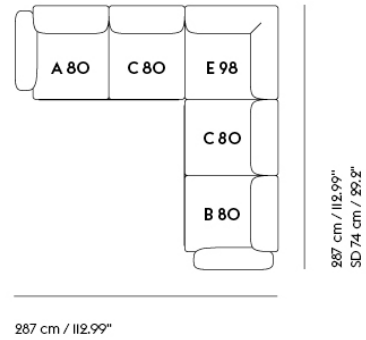

23% rabatt ska dras av på angivna priser

IN SITU MODULAR SOFA / CORNER - CONFIGURATION I

Shipper Colli	10
Gross Weight (kg)	249.4
Net Weight (kg)	192.2
Warranty Period	10 years

Item No.	Color	Contract Price	Lead Time
Ready-To-Ship			
41921	Frame and Module - Clay 12/Black	SEK 83,845,70	-
99832	Frame and Module - Ecriture 240/Black	SEK 83,845,70	-
Extras			
83061	Leather care set for Refine Leather	SEK 172,00	-