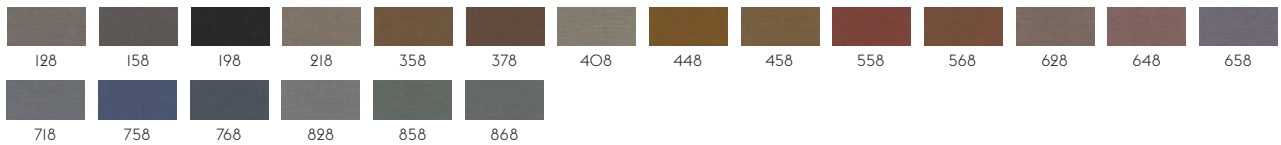

RE-WOOL BY KVADRAT

Designer: Margrethe Odgaard.
Composition: 45% new wool worsted, 45% recycled wool, 10% nylon.
Durability: 100.000 Martindale / Lightfastness 5-7 (ISO I-8).
Sustainability: Complies with both EU ecolabel "The Flower" and Greenguard Gold Certification.