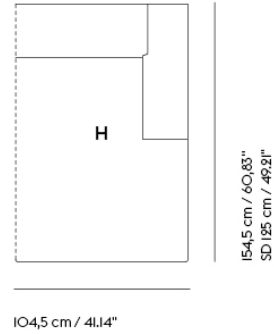

23% rabatt ska dras av på angivna priser

CONNECT SOFT MODULAR SOFA / RIGHT ARMREST CHAISE LOUNGE (H)

Shipper Colli	1
Gross Weight (kg)	67.2
Net Weight (kg)	52.1
Please note	This product features an armrest on the right-hand side when facing the product from the front.
Warranty Period	10 years

Item No.	Color	Contract Price	Lead Time
Made-To-Order			
94525	Remix - All Colors	SEK 19.775,70	6 weeks
94570	Canvas - All Colors	SEK 22.785,70	6 weeks
94579	Clara - All Colors	SEK 22.785,70	6 weeks
94543	Fiord - All Colors	SEK 22.785,70	6 weeks
94516	Re-wool - All Colors	SEK 22.785,70	6 weeks
98829	Sabi - All Colors	SEK 22.785,70	6 weeks
94552	Steelcut - All Colors	SEK 22.785,70	6 weeks
94561	Steelcut Trio - All Colors	SEK 22.785,70	6 weeks
94588	Hallingdal - All Colors	SEK 23.215,70	6 weeks
94507	Balder - All Colors	SEK 24.935,70	6 weeks
99447	Beck - All Colors	SEK 24.935,70	6 weeks
94624	Clay - All Colors	SEK 24.935,70	6 weeks
94597	Divina - All Colors	SEK 24.935,70	6 weeks
94606	Divina MD - All Colors	SEK 24.935,70	6 weeks
94615	Divina Melange - All Colors	SEK 24.935,70	6 weeks
98849	Ecriture - All Colors	SEK 24.935,70	6 weeks
66707	Hearth - All Colors	SEK 24.935,70	6 weeks
76421	Planum - All Colors	SEK 24.935,70	6 weeks
98507	Twill Weave - All Colors	SEK 24.935,70	6 weeks
76368	Vidar - All Colors	SEK 24.935,70	6 weeks

COM/COL & Specials