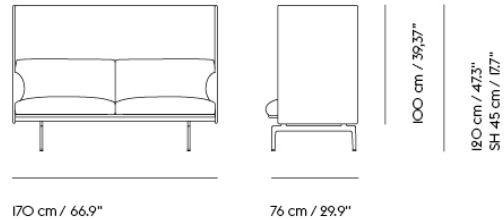

23% rabatt ska dras av på angivna priser

OUTLINE HIGHBACK SOFA 100 / 2-SEATER - POLISHED ALUMINUM BASE - SH: 45 CM / 17.7"

Shipper Colli	I
Gross Weight (kg)	85.84
Net Weight (kg)	71.6
Additional Information	Please note that the highback height for this product is 100 cm / 39.4"
Warranty Period	10 years

Item No.	Color	Contract Price	Lead Time
Made-To-Order			
69696	Remix - All Colors	SEK 36.975,70	6 weeks
69698	Canvas - All Colors	SEK 41.275,70	6 weeks
69697	Clara - All Colors	SEK 41.275,70	6 weeks
91404	Colline - All Colors	SEK 41.275,70	6 weeks
69690	Fiord - All Colors	SEK 41.275,70	6 weeks
69693	Steelcut - All Colors	SEK 41.275,70	6 weeks
69692	Steelcut Trio - All Colors	SEK 41.275,70	6 weeks
69694	Hallingdal - All Colors	SEK 46.005,70	6 weeks
69709	Balder - All Colors	SEK 46.865,70	6 weeks
85748	Beck - All Colors	SEK 46.865,70	6 weeks
68294	Clay - All Colors	SEK 46.865,70	6 weeks
69699	Divina - All Colors	SEK 46.865,70	6 weeks
69700	Divina MD - All Colors	SEK 46.865,70	6 weeks
69701	Divina Melange - All Colors	SEK 46.865,70	6 weeks
76266	Ecriture - All Colors	SEK 46.865,70	6 weeks
97578	Hearth - All Colors	SEK 46.865,70	6 weeks
91535	Planum - All Colors	SEK 46.865,70	6 weeks
69783	Twill Weave - All Colors	SEK 46.865,70	6 weeks
69708	Vidar - All Colors	SEK 46.865,70	6 weeks

Extras

83061	Leather care set for Refine Leather	SEK 172,00	-