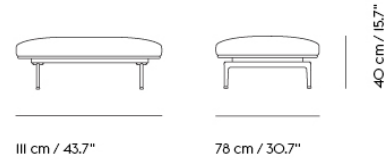

23% rabatt ska dras av på angivna priser

OUTLINE POUF / POLISHED ALUMINUM BASE

Shipper Colli	1
Gross Weight (kg)	23
Net Weight (kg)	17
Warranty Period	10 years

Item No.	Color	Contract Price	Lead Time
Made-To-Order			
67606	Remix - All Colors	SEK 11.605,70	6 weeks
67608	Canvas - All Colors	SEK 13.325,70	6 weeks
67607	Clara - All Colors	SEK 13.325,70	6 weeks
91368	Colline - All Colors	SEK 13.325,70	6 weeks
67602	Fiord - All Colors	SEK 13.325,70	6 weeks
67604	Steelcut - All Colors	SEK 13.325,70	6 weeks
67620	Steelcut Trio - All Colors	SEK 13.325,70	6 weeks
67605	Hallingdal - All Colors	SEK 15.045,70	6 weeks
67621	Balder - All Colors	SEK 17.625,70	6 weeks
85714	Beck - All Colors	SEK 17.625,70	6 weeks
68311	Clay - All Colors	SEK 17.625,70	6 weeks
67609	Divina - All Colors	SEK 17.625,70	6 weeks
67610	Divina MD - All Colors	SEK 17.625,70	6 weeks
67611	Divina Melange - All Colors	SEK 17.625,70	6 weeks
76230	Ecriture - All Colors	SEK 17.625,70	6 weeks
97542	Hearth - All Colors	SEK 17.625,70	6 weeks
91499	Planum - All Colors	SEK 17.625,70	6 weeks
67622	Twill Weave - All Colors	SEK 17.625,70	6 weeks
67618	Vidar - All Colors	SEK 17.625,70	6 weeks
Extras			
83061	Leather care set for Refine Leather	SEK 172,00	-