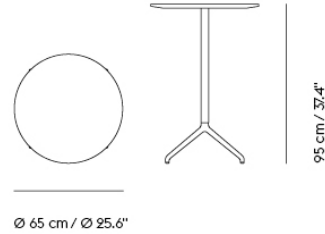

23% rabatt ska dras av på angivna priser

STILL CAFÉ TABLE / Ø 65 H: 95 CM / Ø
25.6 H: 37.4"

Shipper Colli	2
Gross Weight (kg)	15.1
Net Weight (kg)	10.648
Base color options	Black, White
Warranty Period	10 years

Item No.	Color	Contract Price	Lead Time
Ready-To-Ship			
65616	Black Nanolaminate/Anthracite Black	SEK 6.234,10	6 weeks
65615	Black Nanolaminate/White	SEK 6.234,10	6 weeks
65620	White Nanolaminate/Anthracite Black	SEK 6.234,10	6 weeks
65619	White Nanolaminate/White	SEK 6.234,10	6 weeks
Made-To-Order			
65576	Black Linoleum/Anthracite Black	SEK 6.234,10	6 weeks
65575	Black Linoleum/White	SEK 6.234,10	6 weeks