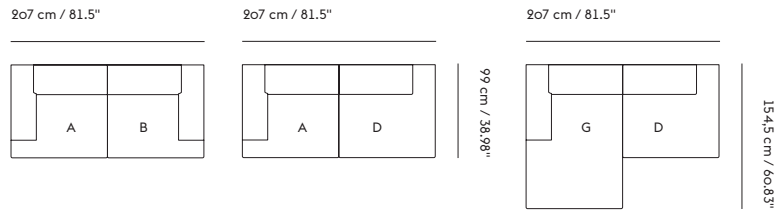

INSPIRATION FOR YOUR CONFIGURATION

2-seater Configurations

3-seater Configurations