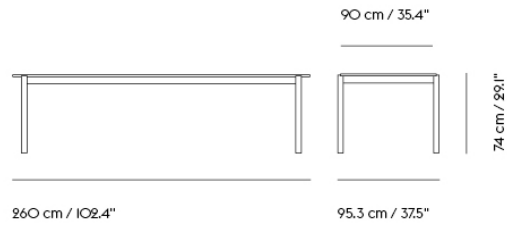

23% rabatt ska dras av på angivna priser

LINEAR WOOD TABLE / 260 X 90 CM /
102.4 X 35.4"

Shipper Colli	1
Gross Weight (kg)	43.6
Net Weight (kg)	34.714
Warranty Period	5 years

Item No.	Color	Contract Price	Lead Time
Ready-To-Ship			
30918	Oak Veneer/Oak	SEK 16.335,70	-