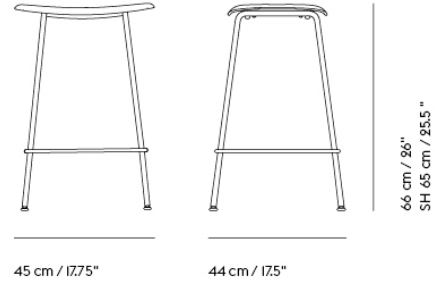

23% rabatt ska dras av på angivna priser

FIBER COUNTER STOOL / TUBE BASE - 65 CM / 25.6"

Shipper Colli	1
Gross Weight (kg)	7
Net Weight (kg)	4
Base color options	Anthracite Black, Dusty Green, Grey or White
Warranty Period	10 years

Item No.	Color	Contract Price	Lead Time
Ready-To-Ship			
58903	Black/Anthracite Black (Recycled Plastic)	SEK 2.192,10	-
58904	Grey/Grey (Recycled Plastic)	SEK 2.192,10	-
58905	Natural White/White (Recycled Plastic)	SEK 2.192,10	-
Made-To-Order			
59076	Dusty Green/Dusty Green (Recycled Plastic)	SEK 2.192,10	3 weeks
59077	Ochre/Black (Recycled Plastic)	SEK 2.192,10	3 weeks
23540	Remix - All Colors	SEK 3.826,10	4 weeks
23548	Canvas - All Colors	SEK 4.170,10	4 weeks
23547	Clara - All Colors	SEK 4.170,10	4 weeks
59557	Fiord - All Colors	SEK 4.170,10	4 weeks
55023	Hero - All Colors	SEK 4.170,10	4 weeks
19670	Re-wool - All Colors	SEK 4.170,10	4 weeks
19558	Sabi - All Colors	SEK 4.170,10	4 weeks
23541	Steelcut - All Colors	SEK 4.170,10	4 weeks
23542	Steelcut Trio - All Colors	SEK 4.170,10	4 weeks
23543	Hallingdal - All Colors	SEK 4.381,70	4 weeks
55140	Balder - All Colors	SEK 4.514,10	4 weeks
13679	Beck - All Colors	SEK 4.514,10	4 weeks
58012	Clay - All Colors	SEK 4.514,10	4 weeks
23544	Divina - All Colors	SEK 4.514,10	4 weeks
23549	Divina MD - All Colors	SEK 4.514,10	4 weeks