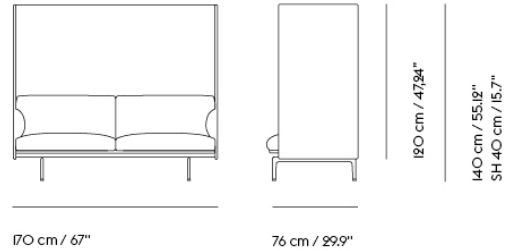

23% rabatt ska dras av på angivna priser

OUTLINE HIGHBACK SOFA 120 / 2-SEATER - POLISHED ALUMINUM BASE

Shipper Colli	1
Gross Weight (kg)	54
Net Weight (kg)	38
Additional Information	Please note that the highback height for this product is 120 cm / 47.2"
Warranty Period	10 years

Item No.	Color	Contract Price	Lead Time
Made-To-Order			
75342	Remix - All Colors	SEK 39.555,70	6 weeks
75422	Canvas - All Colors	SEK 44.715,70	6 weeks
75382	Clara - All Colors	SEK 44.715,70	6 weeks
75758	Colline - All Colors	SEK 44.715,70	6 weeks
75102	Fiord - All Colors	SEK 44.715,70	6 weeks
75222	Steelcut - All Colors	SEK 44.715,70	6 weeks
75182	Steelcut Trio - All Colors	SEK 44.715,70	6 weeks
75262	Hallingdal - All Colors	SEK 46.865,70	6 weeks
75022	Balder - All Colors	SEK 48.155,70	6 weeks
85604	Beck - All Colors	SEK 48.155,70	6 weeks
75702	Clay - All Colors	SEK 48.155,70	6 weeks
75462	Divina - All Colors	SEK 48.155,70	6 weeks
75502	Divina MD - All Colors	SEK 48.155,70	6 weeks
75542	Divina Melange - All Colors	SEK 48.155,70	6 weeks
76112	Ecriture - All Colors	SEK 48.155,70	6 weeks
97618	Hearth - All Colors	SEK 48.155,70	6 weeks
75778	Planum - All Colors	SEK 48.155,70	6 weeks
75062	Twill Weave - All Colors	SEK 48.155,70	6 weeks
75662	Vidar - All Colors	SEK 48.155,70	6 weeks

Extras

83061	Leather care set for Refine Leather	SEK 172,00	-