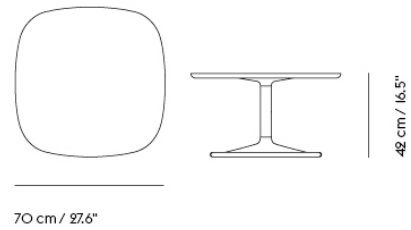

23% rabatt ska dras av på angivna priser

SOFT COFFEE TABLE / 70 X 70 H: 42 CM /
27.6 X 27.6 H: 16.5"

Shipper Colli	3
Gross Weight (kg)	21.823
Net Weight (kg)	17.417
Warranty period	5 years

Item No.	Color	Contract Price	Lead Time
Ready-To-Ship			
10771	Beige Green Laminate/Beige Green	SEK 7.735,70	-
10769	Black Nanolaminate/Black	SEK 8.212,10	-
10770	Grey Linoleum/Grey	SEK 7.735,70	-
10774	Dark Oiled Oak/Black	SEK 8.556,10	-
10772	Solid Oak/Grey	SEK 8.556,10	-