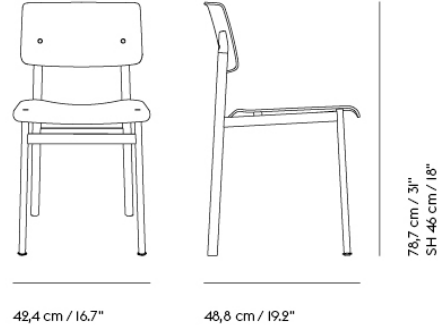

23% rabatt ska dras av på angivna priser

LOFT CHAIR

Shipper Colli	1
Gross Weight (kg)	15
Net Weight (kg)	6.6
Base color options	Black, Deep Red, Dusty Green or Grey
Warranty Period	10 years

Item No.	Color	Contract Price	Lead Time
Ready-To-Ship			
30205	Black/Black	SEK 3.482,10	-
30201	Oak/Black	SEK 3.482,10	-
30251	Oak/Deep Red	SEK 3.482,10	-
30204	Oak/Dusty Green	SEK 3.482,10	-
30252	Oak/Grey	SEK 3.482,10	-
30266	Stained Dark Brown/Black	SEK 3.482,10	-
Made-To-Order			
30253	Stained Dark Brown/Grey	SEK 3.482,10	>MOQ: 4 7 weeks
40005	Remix - Black/Black	SEK 4.772,10	>MOQ: 4 7 weeks
40001	Remix - Black/Oak	SEK 4.772,10	>MOQ: 4 7 weeks
40006	Remix - Black/Stained Dark Brown	SEK 4.772,10	>MOQ: 4 7 weeks
34560	Remix - Deep Red/Oak	SEK 4.772,10	>MOQ: 4 7 weeks
40004	Remix - Dusty Green/Oak	SEK 4.772,10	>MOQ: 4 7 weeks
34450	Remix - Grey/Oak	SEK 4.772,10	>MOQ: 4 7 weeks
34667	Remix - Grey/Stained Dark Brown	SEK 4.772,10	>MOQ: 4 7 weeks
40085	Canvas - Black/Black	SEK 5.116,10	>MOQ: 4 7 weeks
40081	Canvas - Black/Oak	SEK 5.116,10	>MOQ: 4 7 weeks
40086	Canvas - Black/Stained Dark Brown	SEK 5.116,10	>MOQ: 4 7 weeks
34568	Canvas - Deep Red/Oak	SEK 5.116,10	>MOQ: 4 7 weeks
40084	Canvas - Dusty Green/Oak	SEK 5.116,10	>MOQ: 4 7 weeks
34458	Canvas - Grey/Oak	SEK 5.116,10	>MOQ: 4 7 weeks