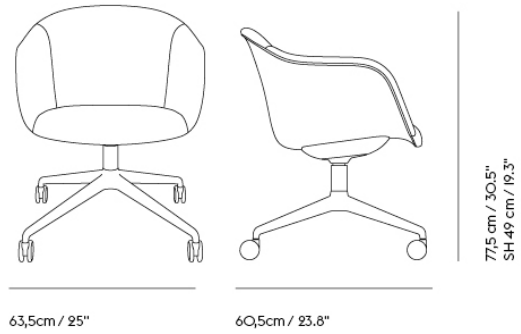

23% rabatt ska dras av på angivna priser

FIBER SOFT ARMCHAIR SWIVEL BASE W. CASTORS

Shipper Colli	1
Gross Weight (kg)	19.5
Net Weight (kg)	19.5
Base color options	Anthracite Black or Grey
Warranty Period	10 years

Item No.	Color	Contract Price	Lead Time
Made-To-Order			
16267	Remix - All Colors	SEK 8.423,70	4 weeks
16272	Canvas - All Colors	SEK 9.460,00	4 weeks
16271	Clara - All Colors	SEK 9.460,00	4 weeks
16577	Fiord - All Colors	SEK 9.460,00	4 weeks
16589	Hero - All Colors	SEK 9.460,00	4 weeks
16279	Re-wool - All Colors	SEK 9.460,00	4 weeks
16250	Sabi - All Colors	SEK 9.460,00	4 weeks
16269	Steelcut - All Colors	SEK 9.460,00	4 weeks
16270	Steelcut Trio - All Colors	SEK 9.460,00	4 weeks
16273	Hallingdal - All Colors	SEK 10.315,70	4 weeks
16278	Balder - All Colors	SEK 10.745,70	4 weeks
13791	Beck - All Colors	SEK 10.745,70	4 weeks
16268	Clay - All Colors	SEK 10.745,70	4 weeks
16274	Divina - All Colors	SEK 10.745,70	4 weeks
16275	Divina MD - All Colors	SEK 10.745,70	4 weeks
16276	Divina Melange - All Colors	SEK 10.745,70	4 weeks
16565	Ecriture - All Colors	SEK 10.745,70	4 weeks
14549	Hearth - All Colors	SEK 10.745,70	4 weeks
16258	Planum - All Colors	SEK 10.745,70	4 weeks
16277	Twill Weave - All Colors	SEK 10.745,70	4 weeks
16573	Vidar - All Colors	SEK 10.745,70	4 weeks