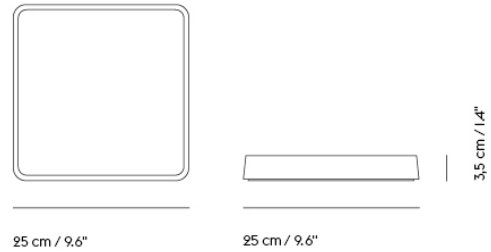

23% rabatt ska dras av på angivna priser

ARRANGE DESKTOP SERIES / TRAY - 25 X 25 CM / 9.6 X 9.6"

Shipper Colli	1
Gross Weight (kg)	0.462
Net Weight (kg)	0.332
Warranty Period	5 years

Item No.	Color	Contract Price	Lead Time
Ready-To-Ship			
80242	Grey	SEK 227,90	-