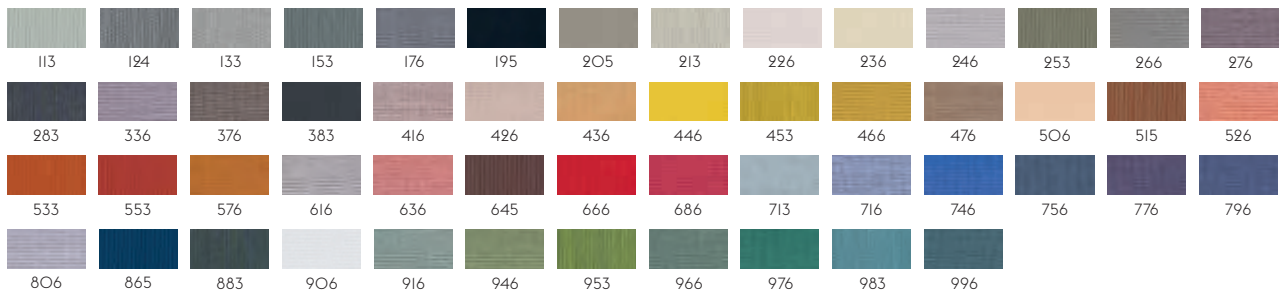

## STILL BY KVADRAT

Designer: Georgina Wright.  
 Composition: 100% Trevira CS.  
 Durability: 50,000 Martindale / Lightfastness: 6

111