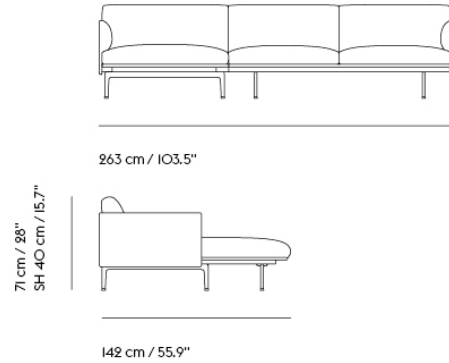

23% rabatt ska dras av på angivna priser

OUTLINE SOFA / CHAISE LOUNGE - LEFT - POLISHED ALUMINUM BASE

Shipper Colli	2
Gross Weight (kg)	90
Net Weight (kg)	80
Please note	That this product features a chaise longue on the left-hand side when facing the product from the front.
Warranty Period	10 years

Item No.	Color	Contract Price	Lead Time
Made-To-Order			
67411	Remix - All Colors	SEK 47,725,70	6 weeks
67415	Canvas - All Colors	SEK 51,165,70	6 weeks
67413	Clara - All Colors	SEK 51,165,70	6 weeks
91364	Colline - All Colors	SEK 51,165,70	6 weeks
67403	Fiord - All Colors	SEK 51,165,70	6 weeks
67407	Steelcut - All Colors	SEK 51,165,70	6 weeks
67409	Hallingdal - All Colors	SEK 56,755,70	6 weeks
67437	Balder - All Colors	SEK 59,765,70	6 weeks
85710	Beck - All Colors	SEK 59,765,70	6 weeks
68301	Clay - All Colors	SEK 59,765,70	6 weeks
67417	Divina - All Colors	SEK 59,765,70	6 weeks
67419	Divina MD - All Colors	SEK 59,765,70	6 weeks
67421	Divina Melange - All Colors	SEK 59,765,70	6 weeks
76226	Ecriture - All Colors	SEK 59,765,70	6 weeks
97538	Hearth - All Colors	SEK 59,765,70	6 weeks
91495	Planum - All Colors	SEK 59,765,70	6 weeks
67439	Twill Weave - All Colors	SEK 59,765,70	6 weeks
67435	Vidar - All Colors	SEK 59,765,70	6 weeks
Extras			
83061	Leather care set for Refine Leather	SEK 172,00	-
28801	Power Outlet - Black	SEK 3,826,10	-