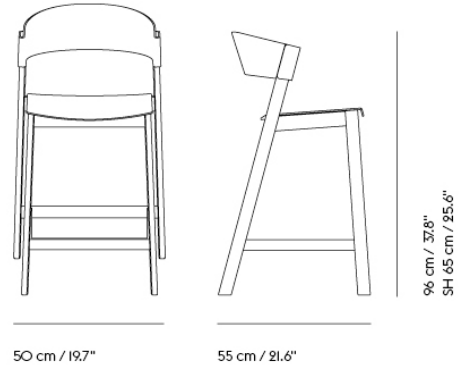

23% rabatt ska dras av på angivna priser

COVER COUNTER STOOL / WITH STEEL FOOT PROTECT - 65 CM / 25.6"

Shipper Colli	1
Gross Weight (kg)	8.98
Net Weight (kg)	6.08
Base color options	Black, Dark Beige, Green, Oak or Stained Dark Brown
Warranty Period	10 Years

Item No.	Color	Contract Price	Lead Time
Made-To-Order			
33402	Black	SEK 6.015,70	7 weeks
33407	Dark Beige	SEK 6.015,70	7 weeks
33404	Green	SEK 6.015,70	7 weeks
33401	Oak	SEK 6.015,70	7 weeks
33405	Stained Dark Brown	SEK 6.015,70	7 weeks
33421	Remix - All Colors	SEK 6.836,10	7 weeks
33429	Canvas - All Colors	SEK 7.305,70	7 weeks
33428	Clara - All Colors	SEK 7.305,70	7 weeks
33434	Colline - All Colors	SEK 7.305,70	7 weeks
33439	Fiord - All Colors	SEK 7.305,70	7 weeks
33436	Re-Wool - All Colors	SEK 7.305,70	7 weeks
33433	Sabi - All Colors	SEK 7.305,70	7 weeks
33422	Steelcut - All Colors	SEK 7.305,70	7 weeks
33423	Steelcut Trio - All Colors	SEK 7.305,70	7 weeks
33424	Hallingdal - All Colors	SEK 7.391,70	7 weeks
33419	Beck - All Colors	SEK 7.524,10	7 weeks
33431	Clay - All Colors	SEK 7.524,10	7 weeks
33425	Divina - All Colors	SEK 7.524,10	7 weeks
33426	Divina MD - All Colors	SEK 7.524,10	7 weeks
33427	Divina Melange - All Colors	SEK 7.524,10	7 weeks
33437	Ecriture - All Colors	SEK 7.524,10	7 weeks
33420	Hearth - All Colors	SEK 7.524,10	7 weeks