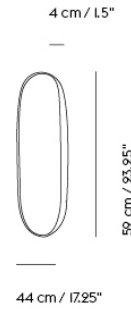

23% rabatt ska dras av på angivna priser

FRAMED MIRROR / SMALL

Shipper Colli	1
Gross Weight (kg)	8.5
Net Weight (kg)	5.5
Warranty Period	5 years

Item No.	Color	Contract Price	Lead Time
Ready-To-Ship			
21907	Rose/Clear	SEK 2.880,10	-
21905	Dark Green/Clear	SEK 2.880,10	-
21901	Grey/Clear	SEK 2.880,10	-
21904	Rose/Rose	SEK 2.880,10	-
21906	Taupe/Clear	SEK 2.880,10	-
21903	Taupe/Taupe	SEK 2.880,10	-