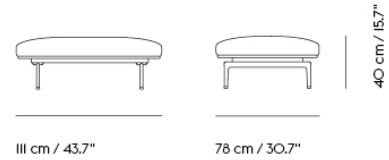

23% rabatt ska dras av på angivna priser

OUTLINE POUF / BLACK BASE

Shipper Colli	1
Gross Weight (kg)	23
Net Weight (kg)	17
Warranty Period	10 years

Item No.	Color	Contract Price	Lead Time
Made-To-Order			
28045	Remix - All Colors	SEK 9.885,70	6 weeks
28047	Canvas - All Colors	SEK 11.605,70	6 weeks
28046	Clara - All Colors	SEK 11.605,70	6 weeks
91336	Colline - All Colors	SEK 11.605,70	6 weeks
28041	Fiord - All Colors	SEK 11.605,70	6 weeks
28043	Steelcut - All Colors	SEK 11.605,70	6 weeks
28059	Steelcut Trio - All Colors	SEK 11.605,70	6 weeks
28044	Hallingdal - All Colors	SEK 13.325,70	6 weeks
28061	Balder - All Colors	SEK 15.905,70	6 weeks
91160	Beck - All Colors	SEK 15.905,70	6 weeks
68359	Clay - All Colors	SEK 15.905,70	6 weeks
28048	Divina - All Colors	SEK 15.905,70	6 weeks
28049	Divina MD - All Colors	SEK 15.905,70	6 weeks
28050	Divina Melange - All Colors	SEK 15.905,70	6 weeks
76198	Ecriture - All Colors	SEK 15.905,70	6 weeks
97514	Hearth - All Colors	SEK 15.905,70	6 weeks
91467	Planum - All Colors	SEK 15.905,70	6 weeks
28062	Twill Weave - All Colors	SEK 15.905,70	6 weeks
28057	Vidar - All Colors	SEK 15.905,70	6 weeks
Extras			
83061	Leather care set for Refine Leather	SEK 172,00	-