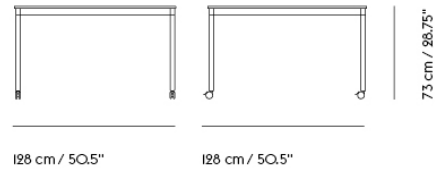

23% rabatt ska dras av på angivna priser

BASE TABLE / WITH CASTORS / 128 X 128
CM / 50.4 X 50.4"

Shipper Colli	2
Gross Weight (kg)	29.8
Net Weight (kg)	22.44
Base color options	White, Black
Warranty Period	10 years

Item No.	Color	Contract Price	Lead Time
Made-To-Order			
64443	Black Laminate/Plywood/Black	SEK 12.895,70	6 weeks
64563	Black Laminate/Plywood/White	SEK 12.895,70	6 weeks
64518	White Laminate/Plywood/Black	SEK 12.895,70	6 weeks
64638	White Laminate/Plywood/White	SEK 12.895,70	6 weeks
64473	Black Nanolaminate/Plywood/Black	SEK 15.905,70	6 weeks
64593	Black Nanolaminate/Plywood/White	SEK 15.905,70	6 weeks
64533	White Nanolaminate/Plywood/Black	SEK 15.905,70	6 weeks
64653	White Nanolaminate/Plywood/White	SEK 15.905,70	6 weeks
64488	Lacquered Oak Veneer/Plywood/Black	SEK 14.615,70	6 weeks
64608	Lacquered Oak Veneer/Plywood/White	SEK 14.615,70	6 weeks
64458	Black Linoleum/Plywood/Black	SEK 14.615,70	6 weeks
64578	Black Linoleum/Plywood/White	SEK 14.615,70	6 weeks