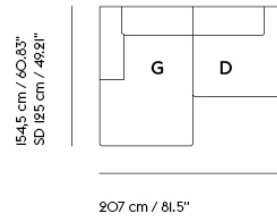

23% rabatt ska dras av på angivna priser

CONNECT SOFT MODULAR SOFA / 2-SEATER - CONFIGURATION 3

Shipper Colli	2
Gross Weight (kg)	113.2
Net Weight (kg)	86.4
Warranty Period	10 years

Item No.	Color	Contract Price	Lead Time
Made-To-Order			
96010	Re-wool 128	SEK 37.835,70	6 weeks
96011	Clay 12	SEK 41.705,70	6 weeks