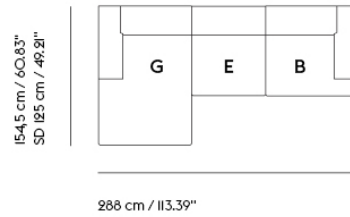

23% rabatt ska dras av på angivna priser

CONNECT SOFT MODULAR SOFA / 3-SEATER - CONFIGURATION 3

Shipper Colli	3
Gross Weight (kg)	159.2
Net Weight (kg)	122.8
Warranty Period	10 years

Item No.	Color	Contract Price	Lead Time
Made-To-Order			
96025	Re-wool 128	SEK 53,315,70	6 weeks
96026	Clay 12	SEK 58,475,70	6 weeks