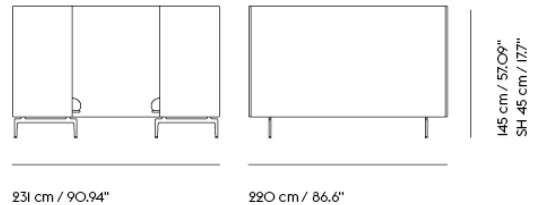

23% rabatt ska dras av på angivna priser

OUTLINE HIGHBACK CABIN 120 / 3-SEATER - POLISHED ALUMINUM BASE - SH: 45 CM / 17.7"

Shipper Colli	3
Gross Weight (kg)	92
Net Weight (kg)	65.5
Warranty Period	10 years

Item No.	Color	Contract Price	Lead Time
Made-To-Order			
80899	Remix - All Colors	SEK 92.445,70	6 weeks
80971	Canvas - All Colors	SEK 105.775,70	6 weeks
80935	Clara - All Colors	SEK 105.775,70	6 weeks
81263	Colline - All Colors	SEK 105.775,70	6 weeks
80683	Fiord - All Colors	SEK 105.775,70	6 weeks
80791	Steelcut - All Colors	SEK 105.775,70	6 weeks
80755	Steelcut Trio - All Colors	SEK 105.775,70	6 weeks
80827	Hallingdal - All Colors	SEK 112.225,70	6 weeks
80611	Balder - All Colors	SEK 114.375,70	6 weeks
85675	Beck - All Colors	SEK 114.375,70	6 weeks
81223	Clay - All Colors	SEK 114.375,70	6 weeks
81007	Divina - All Colors	SEK 114.375,70	6 weeks
81043	Divina MD - All Colors	SEK 114.375,70	6 weeks
81079	Divina Melange - All Colors	SEK 114.375,70	6 weeks
76183	Ecriture - All Colors	SEK 114.375,70	6 weeks
97681	Hearth - All Colors	SEK 114.375,70	6 weeks
81281	Planum - All Colors	SEK 114.375,70	6 weeks
80647	Twill Weave - All Colors	SEK 114.375,70	6 weeks
81187	Vidar - All Colors	SEK 114.375,70	6 weeks
Extras			
83061	Leather care set for Refine Leather	SEK 172,00	-