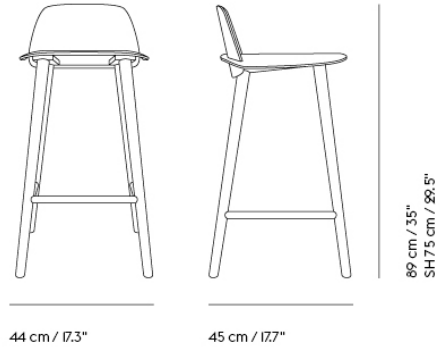

23% rabatt ska dras av på angivna priser

NERD BAR STOOL / 75 CM / 29.5"

Shipper Colli	1
Gross Weight (kg)	5.6
Net Weight (kg)	4.3
Warranty Period	5 years

Item No.	Color	Contract Price	Lead Time
Ready-To-Ship			
32062	Black	SEK 4.295,70	-
32064	Green	SEK 4.295,70	-
32063	Grey	SEK 4.295,70	-
32066	Midnight Blue	SEK 4.295,70	-
32061	Oak	SEK 4.295,70	-
32067	Sand Yellow ***	SEK 4.295,70	-
32069	Stained Dark Brown	SEK 4.295,70	-
32065	Tan Rose	SEK 4.295,70	-
Made-To-Order			
32132	Black - With Steel Foot Protect	SEK 4.639,70	7 weeks
32134	Green - With Steel Foot Protect	SEK 4.639,70	7 weeks
32133	Grey - With Steel Foot Protect	SEK 4.639,70	7 weeks
32136	Midnight Blue - With Steel Foot Protect	SEK 4.639,70	7 weeks
32131	Oak - With Steel Foot Protect	SEK 4.639,70	7 weeks
32139	Stained Dark Brown - With Steel Foot Protect	SEK 4.639,70	7 weeks
32135	Tan Rose - With Steel Foot Protect	SEK 4.639,70	7 weeks
Extras			
80152	Felt glides for Nerd Series and Workshop Chair and Bench (4 pcs per pack) - Black	SEK 141,90	-
80153	Felt glides for Nerd Series and Workshop Chair and Bench (4 pcs per pack) - Grey	SEK 141,90	-