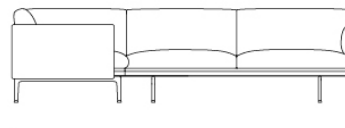

255 cm / 100.4"

71 cm / 28"
SH 40 cm / 15.7"

Shipper Colli	2
Gross Weight (kg)	122
Net Weight (kg)	112
Warranty Period	10 years

Item No.	Color	Contract Price	Lead Time
Made-To-Order			
28170	Remix - All Colors	SEK 55.035,70	6 weeks
28174	Canvas - All Colors	SEK 64.065,70	6 weeks
28172	Clara - All Colors	SEK 64.065,70	6 weeks
91340	Colline - All Colors	SEK 64.065,70	6 weeks
28162	Fiord - All Colors	SEK 64.065,70	6 weeks
28166	Steelcut - All Colors	SEK 64.065,70	6 weeks
28168	Hallingdal - All Colors	SEK 69.655,70	6 weeks
28196	Balder - All Colors	SEK 71.805,70	6 weeks
91163	Beck - All Colors	SEK 71.805,70	6 weeks
68337	Clay - All Colors	SEK 71.805,70	6 weeks
28176	Divina - All Colors	SEK 71.805,70	6 weeks
28178	Divina MD - All Colors	SEK 71.805,70	6 weeks
28180	Divina Melange - All Colors	SEK 71.805,70	6 weeks
76202	Ecriture - All Colors	SEK 71.805,70	6 weeks
97518	Hearth - All Colors	SEK 71.805,70	6 weeks
91471	Planum - All Colors	SEK 71.805,70	6 weeks
28197	Twill Weave - All Colors	SEK 71.805,70	6 weeks
28193	Vidar - All Colors	SEK 71.805,70	6 weeks
Extras			
83061	Leather care set for Refine Leather	SEK 172,00	-
28801	Power Outlet - Black	SEK 3.826,10	-