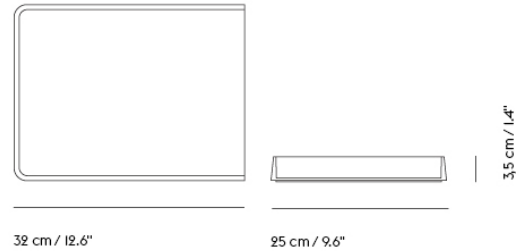

23% rabatt ska dras av på angivna priser

ARRANGE DESKTOP SERIES / TRAY - 32 X 25 CM / 12.6 X 9.6"

Shipper Colli	1
Gross Weight (kg)	0.602
Net Weight (kg)	0.454
Warranty Period	5 years

Item No.	Color	Contract Price	Lead Time
Ready-To-Ship			
80243	Brown Green	SEK 288,10	-
80244	Grey	SEK 288,10	-