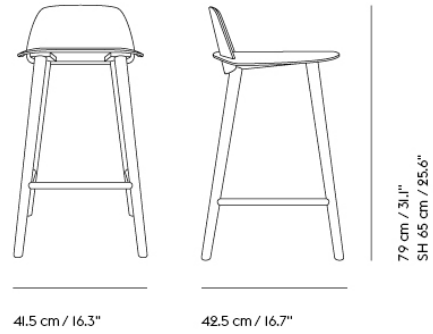

23% rabatt ska dras av på angivna priser

NERD COUNTER STOOL / 65 CM / 25.6"

Shipper Colli	1
Gross Weight (kg)	5.6
Net Weight (kg)	4.3
Warranty Period	5 years

Item No.	Color	Contract Price	Lead Time
Ready-To-Ship			
32032	Black	SEK 4.295,70	-
32034	Green	SEK 4.295,70	-
32033	Grey	SEK 4.295,70	-
32036	Midnight Blue	SEK 4.295,70	-
32031	Oak	SEK 4.295,70	-
32037	Sand Yellow ***	SEK 4.295,70	-
32039	Stained Dark Brown	SEK 4.295,70	-
32035	Tan Rose	SEK 4.295,70	-
Made-To-Order			
32102	Black - With Steel Foot Protect	SEK 4.639,70	7 weeks
32104	Green - With Steel Foot Protect	SEK 4.639,70	7 weeks
32103	Grey - With Steel Foot Protect	SEK 4.639,70	7 weeks
32106	Midnight Blue - With Steel Foot Protect	SEK 4.639,70	7 weeks
32101	Oak - With Steel Foot Protect	SEK 4.639,70	7 weeks
32109	Stained Dark Brown - With Steel Foot Protect	SEK 4.639,70	7 weeks
32105	Tan Rose - With Steel Foot Protect	SEK 4.639,70	7 weeks
Extras			
80152	Felt glides for Nerd Series and Workshop Chair and Bench (4 pcs per pack) - Black	SEK 141,90	-
80153	Felt glides for Nerd Series and Workshop Chair and Bench (4 pcs per pack) - Grey	SEK 141,90	-