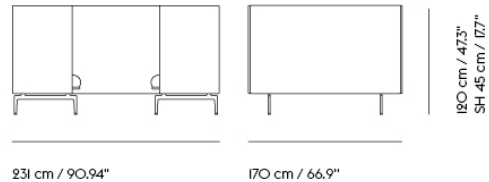

23% rabatt ska dras av på angivna priser

OUTLINE HIGHBACK CABIN 100 / 2-SEATER - POLISHED ALUMINUM BASE - SH: 45 CM / 17.7"

Shipper Colli	3
Gross Weight (kg)	69
Net Weight (kg)	52
Warranty Period	10 years

Item No.	Color	Contract Price	Lead Time
Made-To-Order			
80896	Remix - All Colors	SEK 73.955,70	6 weeks
80968	Canvas - All Colors	SEK 85.135,70	6 weeks
80932	Clara - All Colors	SEK 85.135,70	6 weeks
81260	Colline - All Colors	SEK 85.135,70	6 weeks
80680	Fiord - All Colors	SEK 85.135,70	6 weeks
80788	Steelcut - All Colors	SEK 85.135,70	6 weeks
80752	Steelcut Trio - All Colors	SEK 85.135,70	6 weeks
80824	Hallingdal - All Colors	SEK 90.725,70	6 weeks
80608	Balder - All Colors	SEK 92.015,70	6 weeks
85672	Beck - All Colors	SEK 92.015,70	6 weeks
81220	Clay - All Colors	SEK 92.015,70	6 weeks
81004	Divina - All Colors	SEK 92.015,70	6 weeks
81040	Divina MD - All Colors	SEK 92.015,70	6 weeks
81076	Divina Melange - All Colors	SEK 92.015,70	6 weeks
76180	Ecriture - All Colors	SEK 92.015,70	6 weeks
97678	Hearth - All Colors	SEK 92.015,70	6 weeks
81278	Planum - All Colors	SEK 92.015,70	6 weeks
80644	Twill Weave - All Colors	SEK 92.015,70	6 weeks
81184	Vidar - All Colors	SEK 92.015,70	6 weeks
Extras			
83061	Leather care set for Refine Leather	SEK 172,00	-