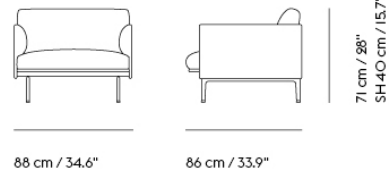

23% rabatt ska dras av på angivna priser

OUTLINE CHAIR / POLISHED ALUMINUM BASE

Shipper Colli |
Gross Weight (kg) 35
Net Weight (kg) 30
Warranty Period 10 years

Item No.	Color	Contract Price	Lead Time
Ready-To-Ship			
76222-240	Ecriture 240/Polished Aluminum	SEK 25.795,70	-
Made-To-Order			
67258	Remix - All Colors	SEK 21.495,70	6 weeks
67260	Canvas - All Colors	SEK 24.075,70	6 weeks
67259	Clara - All Colors	SEK 24.075,70	6 weeks
91360	Colline - All Colors	SEK 24.075,70	6 weeks
67252	Fiord - All Colors	SEK 24.075,70	6 weeks
67255	Steelcut - All Colors	SEK 24.075,70	6 weeks
67254	Steelcut Trio - All Colors	SEK 24.075,70	6 weeks
67256	Hallingdal - All Colors	SEK 24.935,70	6 weeks
67271	Balder - All Colors	SEK 25.795,70	6 weeks
85706	Beck - All Colors	SEK 25.795,70	6 weeks
68300	Clay - All Colors	SEK 25.795,70	6 weeks
67261	Divina - All Colors	SEK 25.795,70	6 weeks
67262	Divina MD - All Colors	SEK 25.795,70	6 weeks
67263	Divina Melange - All Colors	SEK 25.795,70	6 weeks
76222	Ecriture - All Colors	SEK 25.795,70	6 weeks
97534	Hearth - All Colors	SEK 25.795,70	6 weeks
91491	Planum - All Colors	SEK 25.795,70	6 weeks
67272	Twill Weave - All Colors	SEK 25.795,70	6 weeks
67270	Vidar - All Colors	SEK 25.795,70	6 weeks