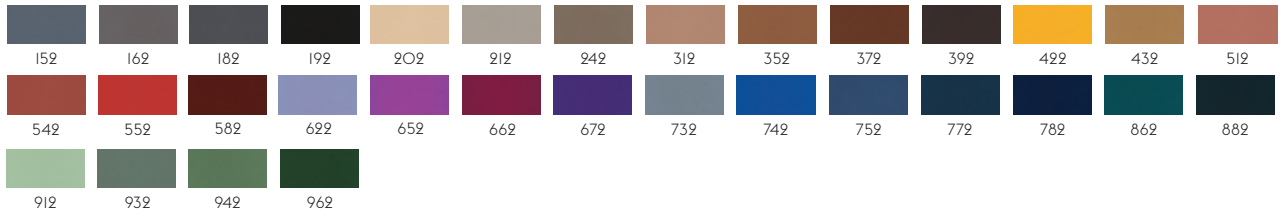

## HERO BY KVADRAT

Designer: Patricia Urquiola.  
Composition: 96% new wool, 4% nylon.  
Durability: 45.000 Martindale / Lightfastness 5-6.  
Sustainability: Complies with EU ecolabel "The Flower".

3