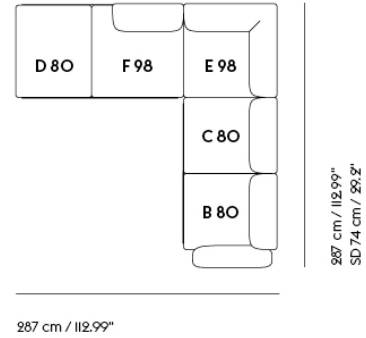

23% rabatt ska dras av på angivna priser

IN SITU MODULAR SOFA / CORNER - CONFIGURATION 2

Shipper Colli	10
Gross Weight (kg)	226.2
Net Weight (kg)	176.42
Warranty Period	10 years

Item No.	Color	Contract Price	Lead Time
Ready-To-Ship			
41922	Frame and Module - Clay 12/Black	SEK 76.535,70	-
99833	Frame and Module - Ecriture 240/Black	SEK 76.535,70	-
Extras			
83061	Leather care set for Refine Leather	SEK 172,00	-