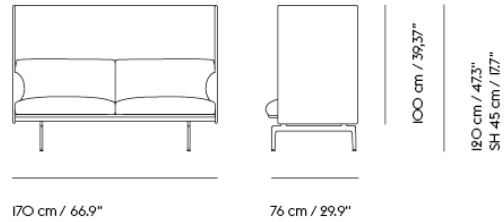

23% rabatt ska dras av på angivna priser

OUTLINE HIGHBACK SOFA 100 / 2-SEATER - BLACK BASE - SH: 45 CM / 17.7"

Shipper Colli	1
Gross Weight (kg)	85.84
Net Weight (kg)	71.6
Additional Information	Please note that the highback height for this product is 100 cm / 39.4"
Warranty Period	10 years

Item No.	Color	Contract Price	Lead Time
Made-To-Order			
69608	Remix - All Colors	SEK 35,255,70	6 weeks
69610	Canvas - All Colors	SEK 39,555,70	6 weeks
69609	Clara - All Colors	SEK 39,555,70	6 weeks
91400	Colline - All Colors	SEK 39,555,70	6 weeks
69602	Fiord - All Colors	SEK 39,555,70	6 weeks
69605	Steelcut - All Colors	SEK 39,555,70	6 weeks
69604	Steelcut Trio - All Colors	SEK 39,555,70	6 weeks
69606	Hallingdal - All Colors	SEK 43,860,00	6 weeks
69621	Balder - All Colors	SEK 45,145,70	6 weeks
85744	Beck - All Colors	SEK 45,145,70	6 weeks
68286	Clay - All Colors	SEK 45,145,70	6 weeks
69611	Divina - All Colors	SEK 45,145,70	6 weeks
69612	Divina MD - All Colors	SEK 45,145,70	6 weeks
69613	Divina Melange - All Colors	SEK 45,145,70	6 weeks
76262	Ecriture - All Colors	SEK 45,145,70	6 weeks
97574	Hearth - All Colors	SEK 45,145,70	6 weeks
91531	Planum - All Colors	SEK 45,145,70	6 weeks
69622	Twill Weave - All Colors	SEK 45,145,70	6 weeks
69620	Vidar - All Colors	SEK 45,145,70	6 weeks

Extras

83061	Leather care set for Refine Leather	SEK 172,00	-