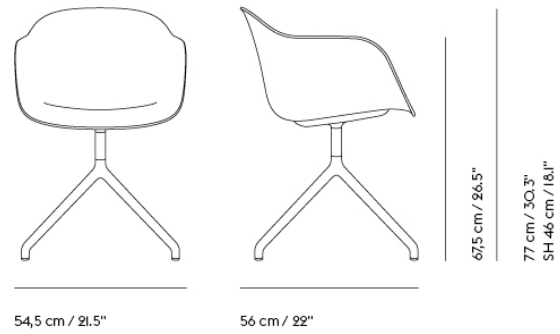

## FIBER ARMCHAIR / SWIVEL BASE W. RETURN

Shipper Colli	1
Gross Weight (kg)	10,3
Net Weight (kg)	9,8
Base color options	Anthracite Black, White, Grey, Dusty Green or Polished Aluminum.
Warranty Period	5 years