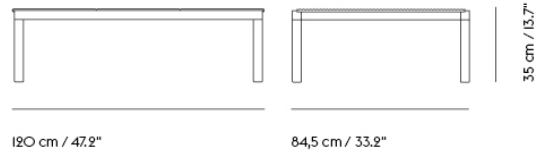

23% rabatt ska dras av på angivna priser

**COUPLE COFFEE TABLE / 120 X 84 X 35
CM / 47.2 X 33.2 X 13.7"**

Shipper Colli 4
Gross Weight (kg) 39.67
Net Weight (kg) 33.53
Warranty 10 years

Item No.	Color	Contract Price	Lead Time
Ready-To-Ship			
50380	2 Plain I Wavy - Light Blue/Dark Oiled Oak	SEK 14.185,70	-
50381	2 Plain I Wavy - Light Blue/Oak	SEK 14.185,70	-
50349	2 Plain I Wavy - Sand/Dark Oiled Oak	SEK 14.185,70	-
50351	2 Plain I Wavy - Sand/Oak	SEK 14.185,70	-
50368	2 Plain I Wavy - Taupe/Dark Oiled Oak	SEK 14.185,70	-
50369	2 Plain I Wavy - Taupe/Oak	SEK 14.185,70	-
50375	3 Plain - Pale Blue/Dark Oiled Oak	SEK 14.185,70	-
50374	3 Plain - Pale Blue/Oak	SEK 14.185,70	-
50321	3 Plain - Sand/Dark Oiled Oak	SEK 14.185,70	-
50319	3 Plain - Sand/Oak	SEK 14.185,70	-
50363	3 Plain - Taupe/Dark Oiled Oak	SEK 14.185,70	-
50362	3 Plain - Taupe/Oak	SEK 14.185,70	-