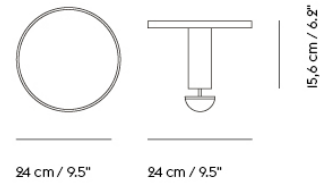

23% rabatt ska dras av på angivna priser

LINEAR SYSTEM TRAY / Ø 24 CM / 9.4"

Shipper Colli	1
Gross Weight (kg)	2.805
Net Weight (kg)	0.85
Warranty Period	5 years

Item No.	Color	Contract Price	Lead Time
Ready-To-Ship			
50210	Black	SEK 1.418,10	-
39964	Oak	SEK 1.418,10	-