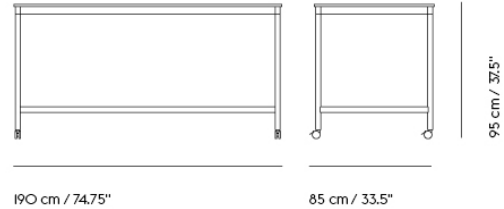

23% rabatt ska dras av på angivna priser

**BASE HIGH TABLE / WITH CASTORS / 190
X 85 H: 95 CM / 74.8 X 33.5 H: 37.4"**

Shipper Colli	2
Gross Weight (kg)	46
Net Weight (kg)	39.25
Base color options	White, Black
Warranty Period	10 years

Item No.	Color	Contract Price	Lead Time
Made-To-Order			
64315	Black Laminate/Plywood/Black	SEK 18.485,70	8 weeks
64379	Black Laminate/Plywood/White	SEK 18.485,70	8 weeks
64354	White Laminate/Plywood/Black	SEK 18.485,70	8 weeks
64418	White Laminate/Plywood/White	SEK 18.485,70	8 weeks
64331	Black Nanolaminate/Plywood/Black	SEK 22.785,70	8 weeks
64395	Black Nanolaminate/Plywood/White	SEK 22.785,70	8 weeks
64363	White Nanolaminate/Plywood/Black	SEK 22.785,70	8 weeks
64427	White Nanolaminate/Plywood/White	SEK 22.785,70	8 weeks
64339	Lacquered Oak Veneer/Plywood/Black	SEK 22.785,70	8 weeks
64403	Lacquered Oak Veneer/Plywood/White	SEK 22.785,70	8 weeks
64323	Black Linoleum/Plywood/Black	SEK 20.205,70	8 weeks
64387	Black Linoleum/Plywood/White	SEK 20.205,70	8 weeks