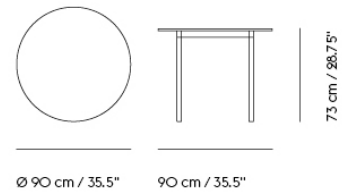

23% rabatt ska dras av på angivna priser

BASE ROUND TABLE / Ø 90 CM / 35.4"

Shipper Colli	2
Gross Weight (kg)	14.95
Net Weight (kg)	9.17
Base color options	White, Black
Warranty Period	10 years

Item No.	Color	Contract Price	Lead Time
Made-To-Order			
64068	Black Laminate/Plywood/Black	SEK 10.315,70	6 weeks
64067	Black Laminate/Plywood/White	SEK 10.315,70	6 weeks
64066	White Laminate/Plywood/Black	SEK 10.315,70	6 weeks
64065	White Laminate/Plywood/White	SEK 10.315,70	6 weeks
64076	Black Nanolaminate/Plywood/Black	SEK 13.325,70	6 weeks
64075	Black Nanolaminate/Plywood/White	SEK 13.325,70	6 weeks
64074	White Nanolaminate/Plywood/Black	SEK 13.325,70	6 weeks
64073	White Nanolaminate/Plywood/White	SEK 13.325,70	6 weeks
64795	Lacquered Oak Veneer/Plywood/Black	SEK 11.605,70	6 weeks
64794	Lacquered Oak Veneer/Plywood/White	SEK 11.605,70	6 weeks
64070	Black Linoleum/Plywood/Black	SEK 11.175,70	6 weeks
64069	Black Linoleum/Plywood/White	SEK 11.175,70	6 weeks