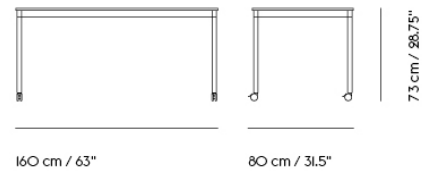

23% rabatt ska dras av på angivna priser

BASE TABLE / WITH CASTORS / 160 X 80
CM / 63 X 31.5"

Shipper Colli	2
Gross Weight (kg)	25.4
Net Weight (kg)	20.14
Base color options	White, Black
Warranty Period	10 years

Item No.	Color	Contract Price	Lead Time
Made-To-Order			
64446	Black Laminate/Plywood/Black	SEK 12.895,70	6 weeks
64566	Black Laminate/Plywood/White	SEK 12.895,70	6 weeks
64521	White Laminate/Plywood/Black	SEK 12.895,70	6 weeks
64641	White Laminate/Plywood/White	SEK 12.895,70	6 weeks
64476	Black Nanolaminate/Plywood/Black	SEK 15.905,70	6 weeks
64596	Black Nanolaminate/Plywood/White	SEK 15.905,70	6 weeks
64536	White Nanolaminate/Plywood/Black	SEK 15.905,70	6 weeks
64656	White Nanolaminate/Plywood/White	SEK 15.905,70	6 weeks
64491	Lacquered Oak Veneer/Plywood/Black	SEK 14.615,70	6 weeks
64611	Lacquered Oak Veneer/Plywood/White	SEK 14.615,70	6 weeks
64471	Black Linoleum/Plywood/Black	SEK 14.185,70	6 weeks
64591	Black Linoleum/Plywood/White	SEK 14.185,70	6 weeks