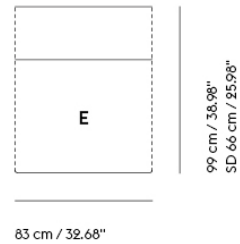

23% rabatt ska dras av på angivna priser

CONNECT SOFT MODULAR SOFA / CENTER (E)

Shipper Colli	1
Gross Weight (kg)	42
Net Weight (kg)	32.4
Warranty Period	10 years

Item No.	Color	Contract Price	Lead Time
Ready-To-Ship			
94513-128	Re-wool 128	SEK 14.185,70	-
94621-12	Clay 12	SEK 15.905,70	-
Made-To-Order			
94522	Remix - All Colors	SEK 12.895,70	6 weeks
94567	Canvas - All Colors	SEK 14.185,70	6 weeks
94576	Clara - All Colors	SEK 14.185,70	6 weeks
94540	Fiord - All Colors	SEK 14.185,70	6 weeks
94513	Re-wool - All Colors	SEK 14.185,70	6 weeks
98826	Sabi - All Colors	SEK 14.185,70	6 weeks
94549	Steelcut - All Colors	SEK 14.185,70	6 weeks
94558	Steelcut Trio - All Colors	SEK 14.185,70	6 weeks
94585	Hallingdal - All Colors	SEK 15.045,70	6 weeks
94504	Balder - All Colors	SEK 15.905,70	6 weeks
99444	Beck - All Colors	SEK 15.905,70	6 weeks
94621	Clay - All Colors	SEK 15.905,70	6 weeks
94594	Divina - All Colors	SEK 15.905,70	6 weeks
94603	Divina MD - All Colors	SEK 15.905,70	6 weeks
94612	Divina Melange - All Colors	SEK 15.905,70	6 weeks
98846	Ecriture - All Colors	SEK 15.905,70	6 weeks
66704	Hearth - All Colors	SEK 15.905,70	6 weeks
76418	Planum - All Colors	SEK 15.905,70	6 weeks