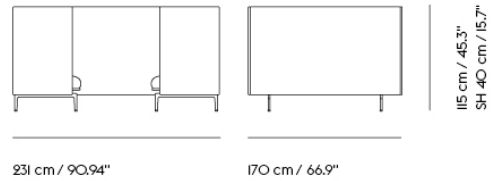

23% rabatt ska dras av på angivna priser

OUTLINE HIGHBACK CABIN 100 / 2-SEATER - POLISHED ALUMINUM BASE

Shipper Colli	3
Gross Weight (kg)	69
Net Weight (kg)	52
Warranty Period	10 years

Item No.	Color	Contract Price	Lead Time
Made-To-Order			
80876	Remix - All Colors	SEK 73.955,70	6 weeks
80948	Canvas - All Colors	SEK 85.135,70	6 weeks
80912	Clara - All Colors	SEK 85.135,70	6 weeks
81250	Colline - All Colors	SEK 85.135,70	6 weeks
80660	Fiord - All Colors	SEK 85.135,70	6 weeks
80768	Steelcut - All Colors	SEK 85.135,70	6 weeks
80732	Steelcut Trio - All Colors	SEK 85.135,70	6 weeks
80804	Hallingdal - All Colors	SEK 90.725,70	6 weeks
80588	Balder - All Colors	SEK 92.015,70	6 weeks
85662	Beck - All Colors	SEK 92.015,70	6 weeks
81200	Clay - All Colors	SEK 92.015,70	6 weeks
80984	Divina - All Colors	SEK 92.015,70	6 weeks
81020	Divina MD - All Colors	SEK 92.015,70	6 weeks
81056	Divina Melange - All Colors	SEK 92.015,70	6 weeks
76170	Ecriture - All Colors	SEK 92.015,70	6 weeks
97658	Hearth - All Colors	SEK 92.015,70	6 weeks
81268	Planum - All Colors	SEK 92.015,70	6 weeks
80624	Twill Weave - All Colors	SEK 92.015,70	6 weeks
81164	Vidar - All Colors	SEK 92.015,70	6 weeks
Extras			
83061	Leather care set for Refine Leather	SEK 172,00	-