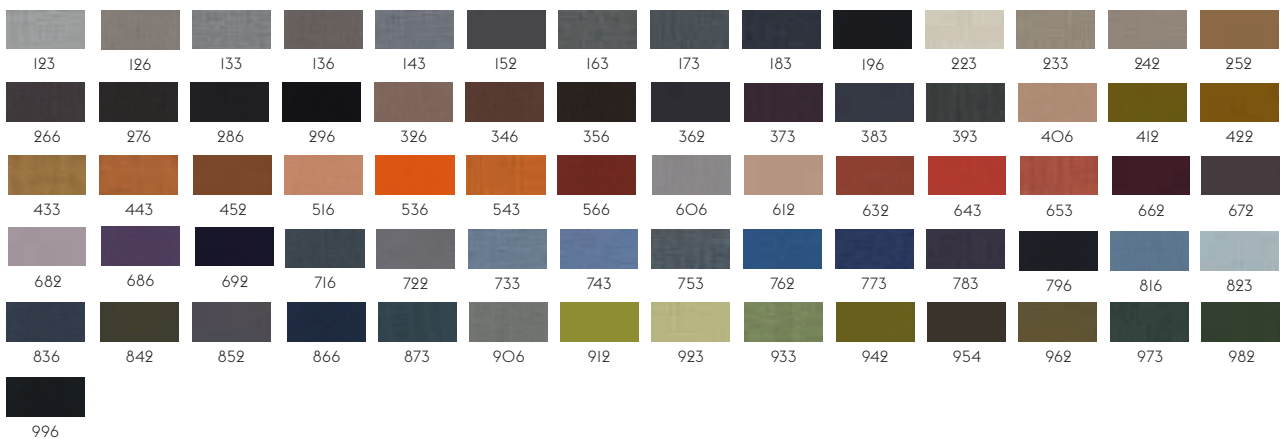

REMIK BY KVADRAT

Designer: Giulio Ridolfo.
Composition: 90% new wool worsted, 10% nylon.
Durability: 100.000 Martindale / Lightfastness 5-7 (ISO I-8).
Sustainability: Complies with both EU ecolabel "The Flower" and Greenguard Gold Certification.