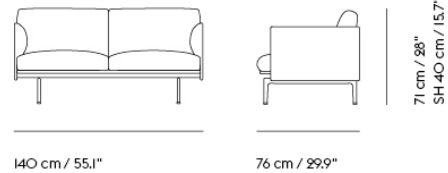

23% rabatt ska dras av på angivna priser

OUTLINE STUDIO SOFA / 140 CM / 55.1" - BLACK BASE

Shipper Colli	1
Gross Weight (kg)	41
Net Weight (kg)	36
Warranty Period	10 years

Item No.	Color	Contract Price	Lead Time
Made-To-Order			
26838	Remix - All Colors	SEK 24.505,70	6 weeks
26840	Canvas - All Colors	SEK 29.665,70	6 weeks
26839	Clara - All Colors	SEK 29.665,70	6 weeks
91323	Colline - All Colors	SEK 29.665,70	6 weeks
26832	Fiord - All Colors	SEK 29.665,70	6 weeks
26835	Steelcut - All Colors	SEK 29.665,70	6 weeks
26834	Steelcut Trio - All Colors	SEK 29.665,70	6 weeks
26836	Hallingdal - All Colors	SEK 31.815,70	6 weeks
26852	Balder - All Colors	SEK 33.105,70	6 weeks
85676	Beck - All Colors	SEK 33.105,70	6 weeks
68375	Clay - All Colors	SEK 33.105,70	6 weeks
26841	Divina - All Colors	SEK 33.105,70	6 weeks
26842	Divina MD - All Colors	SEK 33.105,70	6 weeks
26843	Divina Melange - All Colors	SEK 33.105,70	6 weeks
76185	Ecriture - All Colors	SEK 33.105,70	6 weeks
97501	Hearth - All Colors	SEK 33.105,70	6 weeks
91454	Planum - All Colors	SEK 33.105,70	6 weeks
26853	Twill Weave - All Colors	SEK 33.105,70	6 weeks
26850	Vidar - All Colors	SEK 33.105,70	6 weeks
Extras			
83061	Leather care set for Refine Leather	SEK 172,00	-