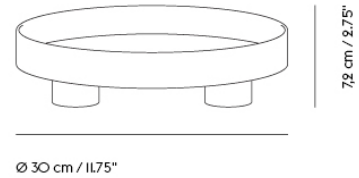

23% rabatt ska dras av på angivna priser

PLATFORM TRAY

Shipper Colli	1
Gross Weight (kg)	0.9
Net Weight (kg)	0.65
Warranty Period	5 years

Item No.	Color	Contract Price	Lead Time
Ready-To-Ship			
29014	Blue-Grey	SEK 520,30	-
29013	Dark Green	SEK 520,30	-
29012	Dark Red	SEK 520,30	-
29011	Grey	SEK 520,30	-