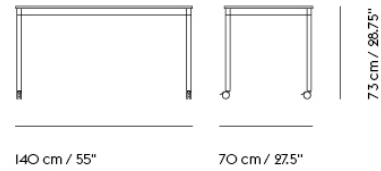

23% rabatt ska dras av på angivna priser

BASE TABLE / WITH CASTORS / 140 X 70
CM / 55.1 X 27.5"

Shipper Colli	2
Gross Weight (kg)	21.4
Net Weight (kg)	16.7
Base color options	White, Black
Warranty Period	10 years

Item No.	Color	Contract Price	Lead Time
Made-To-Order			
64444	Black Laminate/Plywood/Black	SEK 11.605,70	6 weeks
64564	Black Laminate/Plywood/White	SEK 11.605,70	6 weeks
64519	White Laminate/Plywood/Black	SEK 11.605,70	6 weeks
64639	White Laminate/Plywood/White	SEK 11.605,70	6 weeks
64474	Black Nanolaminate/Plywood/Black	SEK 14.185,70	6 weeks
64594	Black Nanolaminate/Plywood/White	SEK 14.185,70	6 weeks
64534	White Nanolaminate/Plywood/Black	SEK 14.185,70	6 weeks
64654	White Nanolaminate/Plywood/White	SEK 14.185,70	6 weeks
64489	Lacquered Oak Veneer/Plywood/Black	SEK 12.895,70	6 weeks
64609	Lacquered Oak Veneer/Plywood/White	SEK 12.895,70	6 weeks
64459	Black Linoleum/Plywood/Black	SEK 12.465,70	6 weeks
64579	Black Linoleum/Plywood/White	SEK 12.465,70	6 weeks