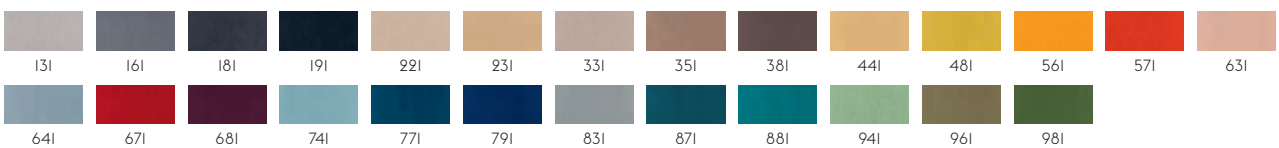

## STILL BY KVADRAT

Designer: Georgina Wright.  
 Composition: 100% Trevira CS.  
 Durability: 50,000 Martindale / Lightfastness: 6

111