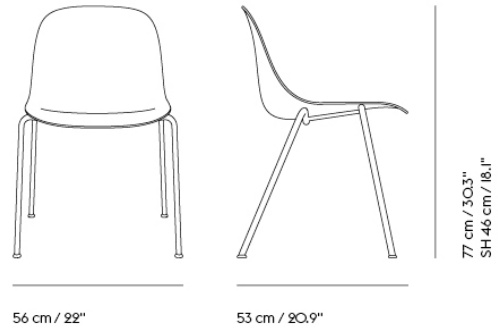

23% rabatt ska dras av på angivna priser

FIBER SIDE CHAIR A-BASE W. FELT GLIDES

Shipper Colli	1
Gross Weight (kg)	10.3
Net Weight (kg)	7.4
Base color options	Chrome
Stacking	Up to 15 shell or 10 upholstered chairs can be stacked together
Warranty Period	10 years

Item No.	Color	Contract Price	Lead Time
Made-To-Order			
59016	Black/Chrome (Recycled Plastic)	SEK 2.536,10	3 weeks
59018	Dusty Green/Chrome (Recycled Plastic)	SEK 2.536,10	3 weeks
59017	Grey/Chrome (Recycled Plastic)	SEK 2.536,10	3 weeks
59020	Natural White/Chrome (Recycled Plastic)	SEK 2.536,10	3 weeks
59019	Ochre/Chrome (Recycled Plastic)	SEK 2.536,10	3 weeks
25326	Remix - All Colors	SEK 4.514,10	4 weeks
25334	Canvas - All Colors	SEK 5.327,70	4 weeks
25333	Clara - All Colors	SEK 5.327,70	4 weeks
59567	Fiord - All Colors	SEK 5.327,70	4 weeks
55047	Hero - All Colors	SEK 5.327,70	4 weeks
19681	Re-wool - All Colors	SEK 5.327,70	4 weeks
19569	Sabi - All Colors	SEK 5.327,70	4 weeks
25329	Steelcut - All Colors	SEK 5.327,70	4 weeks
25330	Steelcut Trio - All Colors	SEK 5.327,70	4 weeks
25331	Hallingdal - All Colors	SEK 6.015,70	4 weeks
55164	Balder - All Colors	SEK 6.148,10	4 weeks
13690	Beck - All Colors	SEK 6.148,10	4 weeks
58023	Clay - All Colors	SEK 6.148,10	4 weeks
25332	Divina - All Colors	SEK 6.148,10	4 weeks
25335	Divina MD - All Colors	SEK 6.148,10	4 weeks
25336	Divina Melange - All Colors	SEK 6.148,10	4 weeks