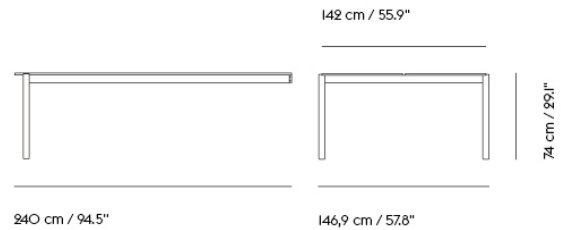

23% rabatt ska dras av på angivna priser

LINEAR SYSTEM END MODULE / 142 X 240 CM / 55.9 X 94.5"

Shipper Colli	2
Gross Weight (kg)	70.756
Net Weight (kg)	61.41
Warranty Period	5 years

Item No.	Color	Contract Price	Lead Time
Ready-To-Ship			
59974	White Laminate/White ABS/Oak	SEK 21.495,70	-
50218	Black Nanolaminate/Black ABS/Black	SEK 24.505,70	-
59978	Black Nanolaminate/Black ABS/Oak	SEK 24.505,70	-
59973	Oak Veneer/Oak	SEK 21.495,70	-
50227	Black Lacquered Ash Veneer/Black	SEK 21.495,70	-