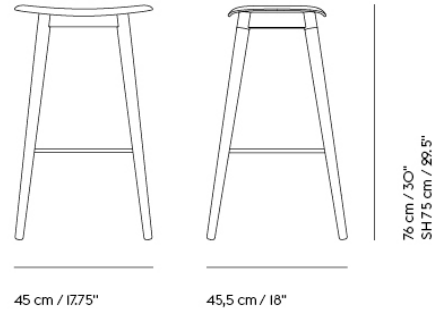

23% rabatt ska dras av på angivna priser

FIBER BAR STOOL / WOOD BASE - 75 CM / 29.5"

Shipper Colli	1
Gross Weight (kg)	7
Net Weight (kg)	5
Base color options	Anthracite Black, Dusty Green, Grey, Oak or Stained Dark Brown
Warranty Period	10 years

Item No.	Color	Contract Price	Lead Time
Ready-To-Ship			
58914	Black/Anthracite Black (Recycled Plastic)	SEK 3.482,10	-
58915	Grey/Grey (Recycled Plastic)	SEK 3.482,10	-
58916	Natural White/Oak (Recycled Plastic)	SEK 3.482,10	-
Made-To-Order			
58965	Black/Stained Dark Brown (Recycled Plastic)	SEK 3.482,10	3 weeks
59071	Dusty Green/Dusty Green (Recycled Plastic)	SEK 3.482,10	3 weeks
59072	Dusty Green/Stained Dark Brown (Recycled Plastic)	SEK 3.482,10	3 weeks
59073	Grey/Stained Dark Brown (Recycled Plastic)	SEK 3.482,10	3 weeks
59074	Natural White/Stained Dark Brown (Recycled Plastic)	SEK 3.482,10	3 weeks
59075	Ochre/Oak (Recycled Plastic)	SEK 3.482,10	3 weeks
23660	Remix - All Colors	SEK 5.671,70	4 weeks
23668	Canvas - All Colors	SEK 6.015,70	4 weeks
23667	Clara - All Colors	SEK 6.015,70	4 weeks
59561	Fiord - All Colors	SEK 6.015,70	4 weeks
55027	Hero - All Colors	SEK 6.015,70	4 weeks
19674	Re-wool - All Colors	SEK 6.015,70	4 weeks
19562	Sabi - All Colors	SEK 6.015,70	4 weeks
23661	Steelcut - All Colors	SEK 6.015,70	4 weeks
23662	Steelcut Trio - All Colors	SEK 6.015,70	4 weeks