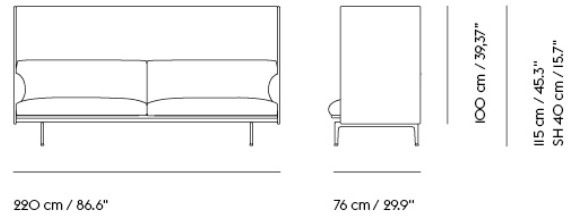

23% rabatt ska dras av på angivna priser

OUTLINE HIGHBACK SOFA 100 / 3-SEATER - POLISHED ALUMINUM BASE

Shipper Colli	1
Gross Weight (kg)	75
Net Weight (kg)	69
Additional Information	Please note that the highback height for this product is 100 cm / 39.4"
Warranty Period	10 years

Item No.	Color	Contract Price	Lead Time
Made-To-Order			
67908	Remix - All Colors	SEK 42.135,70	6 weeks
67910	Canvas - All Colors	SEK 46.865,70	6 weeks
67909	Clara - All Colors	SEK 46.865,70	6 weeks
91376	Colline - All Colors	SEK 46.865,70	6 weeks
67902	Fiord - All Colors	SEK 46.865,70	6 weeks
67905	Steelcut - All Colors	SEK 46.865,70	6 weeks
67904	Steelcut Trio - All Colors	SEK 46.865,70	6 weeks
67906	Hallingdal - All Colors	SEK 49.445,70	6 weeks
68261	Balder - All Colors	SEK 52.885,70	6 weeks
85722	Beck - All Colors	SEK 52.885,70	6 weeks
68298	Clay - All Colors	SEK 52.885,70	6 weeks
67911	Divina - All Colors	SEK 52.885,70	6 weeks
67912	Divina MD - All Colors	SEK 52.885,70	6 weeks
67913	Divina Melange - All Colors	SEK 52.885,70	6 weeks
76238	Ecriture - All Colors	SEK 52.885,70	6 weeks
97550	Hearth - All Colors	SEK 52.885,70	6 weeks
91507	Planum - All Colors	SEK 52.885,70	6 weeks
68262	Twill Weave - All Colors	SEK 52.885,70	6 weeks
67920	Vidar - All Colors	SEK 52.885,70	6 weeks

Extras

83061	Leather care set for Refine Leather	SEK 172,00	-