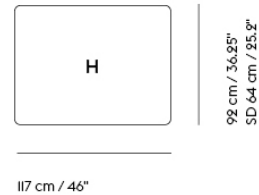

23% rabatt ska dras av på angivna priser

CONNECT MODULAR SOFA / LONG OTTOMAN (H)

Shipper Colli	1
Gross Weight (kg)	44
Net Weight (kg)	39
Warranty Period	10 years

Item No.	Color	Contract Price	Lead Time
Made-To-Order			
11508	Remix - All Colors	SEK 9.455,70	6 weeks
98267	Canvas - All Colors	SEK 10.745,70	6 weeks
11599	Clara - All Colors	SEK 10.745,70	6 weeks
95807	Colline - All Colors	SEK 10.745,70	6 weeks
98297	Fiord - All Colors	SEK 10.745,70	6 weeks
11588	Steelcut - All Colors	SEK 10.745,70	6 weeks
11548	Steelcut Trio - All Colors	SEK 10.745,70	6 weeks
11628	Hallingdal - All Colors	SEK 11.605,70	6 weeks
66557	Beck - All Colors	SEK 13.325,70	6 weeks
95707	Clay - All Colors	SEK 13.325,70	6 weeks
20268	Divina - All Colors	SEK 13.325,70	6 weeks
19028	Divina MD - All Colors	SEK 13.325,70	6 weeks
19048	Divina Melange - All Colors	SEK 13.325,70	6 weeks
76346	Ecriture - All Colors	SEK 13.325,70	6 weeks
66607	Hearth - All Colors	SEK 13.325,70	6 weeks
98785	Planum - All Colors	SEK 13.325,70	6 weeks
95907	Twill Weave - All Colors	SEK 13.325,70	6 weeks
76324	Vidar - All Colors	SEK 13.325,70	6 weeks
COM/COL & Specials			
11568	COM - Textile	SEK 11.175,70	6-12 weeks
97168	COM - Imitation Leather	SEK 11.605,70	6-12 weeks