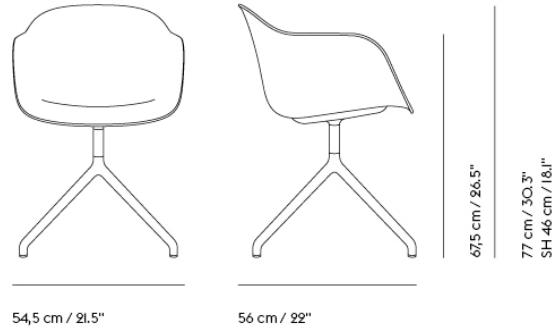

## FIBER ARMCHAIR / SWIVEL BASE

Shipper Colli	1
Gross Weight (kg)	10,3
Net Weight (kg)	9,8
Base color options	Anthracite Black, White, Grey, Dusty Green or Polished Aluminum.
Warranty Period	10 years

Item No.	Color	Contract Price	Lead Time
<b>Made-To-Order</b>			
58976	Black/Anthracite Black (Recycled Plastic)	SEK 3.693,70	3 weeks
58978	Dusty Green/Dusty Green (Recycled Plastic)	SEK 3.693,70	3 weeks
58977	Grey/Grey (Recycled Plastic)	SEK 3.693,70	3 weeks
58980	Natural White/White (Recycled Plastic)	SEK 3.693,70	3 weeks
58979	Ochre/Anthracite Black (Recycled Plastic)	SEK 3.693,70	3 weeks
23445	Remix - All Colors	SEK 6.015,70	4 weeks
23453	Canvas - All Colors	SEK 6.836,10	4 weeks
23452	Clara - All Colors	SEK 6.836,10	4 weeks
59555	Fiord - All Colors	SEK 6.836,10	4 weeks
55020	Hero - All Colors	SEK 6.836,10	4 weeks
19668	Re-wool - All Colors	SEK 6.836,10	4 weeks
19556	Sabi - All Colors	SEK 6.836,10	4 weeks
23446	Steelcut - All Colors	SEK 6.836,10	4 weeks
23447	Steelcut Trio - All Colors	SEK 6.836,10	4 weeks
23448	Hallingdal - All Colors	SEK 7.524,10	4 weeks
55137	Balder - All Colors	SEK 7.649,70	4 weeks
13677	Beck - All Colors	SEK 7.649,70	4 weeks
58010	Clay - All Colors	SEK 7.649,70	4 weeks
23449	Divina - All Colors	SEK 7.649,70	4 weeks
23454	Divina MD - All Colors	SEK 7.649,70	4 weeks
23455	Divina Melange - All Colors	SEK 7.649,70	4 weeks
59339	Ecriture - All Colors	SEK 7.649,70	4 weeks