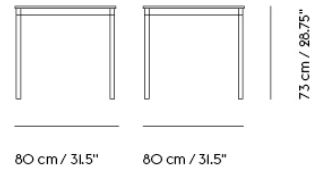

23% rabatt ska dras av på angivna priser

BASE TABLE / 80 X 80 CM / 31.5 X 31.5"

Shipper Colli	2
Gross Weight (kg)	16.4
Net Weight (kg)	11.09
Base color options	White, Black
Warranty Period	10 years

Item No.	Color	Contract Price	Lead Time
Made-To-Order			
64148	Black Laminate/Plywood/Black	SEK 9.885,70	6 weeks
64147	Black Laminate/Plywood/White	SEK 9.885,70	6 weeks
64146	White Laminate/Plywood/Black	SEK 9.885,70	6 weeks
64145	White Laminate/Plywood/White	SEK 9.885,70	6 weeks
64156	Black Nanolaminate/Plywood/Black	SEK 12.895,70	6 weeks
64155	Black Nanolaminate/Plywood/White	SEK 12.895,70	6 weeks
64154	White Nanolaminate/Plywood/Black	SEK 12.895,70	6 weeks
64153	White Nanolaminate/Plywood/White	SEK 12.895,70	6 weeks
64803	Lacquered Oak Veneer/Plywood/Black	SEK 10.315,70	6 weeks
64802	Lacquered Oak Veneer/Plywood/White	SEK 10.315,70	6 weeks
64150	Black Linoleum/Plywood/Black	SEK 9.885,70	6 weeks
64149	Black Linoleum/Plywood/White	SEK 9.885,70	6 weeks