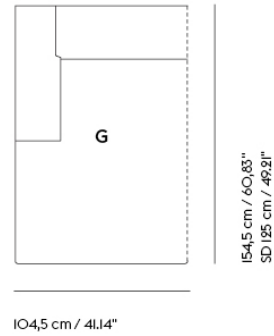

23% rabatt ska dras av på angivna priser

CONNECT SOFT MODULAR SOFA / LEFT ARMREST CHAISE LOUNGE (G)

Shipper Colli	1
Gross Weight (kg)	67.2
Net Weight (kg)	52.1
Please note	This product features an armrest on the left-hand side when facing the product from the front.
Warranty Period	10 years

Item No.	Color	Contract Price	Lead Time
Made-To-Order			
94524	Remix - All Colors	SEK 19.775,70	6 weeks
94569	Canvas - All Colors	SEK 22.785,70	6 weeks
94578	Clara - All Colors	SEK 22.785,70	6 weeks
94542	Fiord - All Colors	SEK 22.785,70	6 weeks
94515	Re-wool - All Colors	SEK 22.785,70	6 weeks
98828	Sabi - All Colors	SEK 22.785,70	6 weeks
94551	Steelcut - All Colors	SEK 22.785,70	6 weeks
94560	Steelcut Trio - All Colors	SEK 22.785,70	6 weeks
94587	Hallingdal - All Colors	SEK 23.215,70	6 weeks
94506	Balder - All Colors	SEK 24.935,70	6 weeks
99446	Beck - All Colors	SEK 24.935,70	6 weeks
94623	Clay - All Colors	SEK 24.935,70	6 weeks
94596	Divina - All Colors	SEK 24.935,70	6 weeks
94605	Divina MD - All Colors	SEK 24.935,70	6 weeks
94614	Divina Melange - All Colors	SEK 24.935,70	6 weeks
98848	Ecriture - All Colors	SEK 24.935,70	6 weeks
66706	Hearth - All Colors	SEK 24.935,70	6 weeks
76420	Planum - All Colors	SEK 24.935,70	6 weeks
98506	Twill Weave - All Colors	SEK 24.935,70	6 weeks
76367	Vidar - All Colors	SEK 24.935,70	6 weeks

COM/COL & Specials