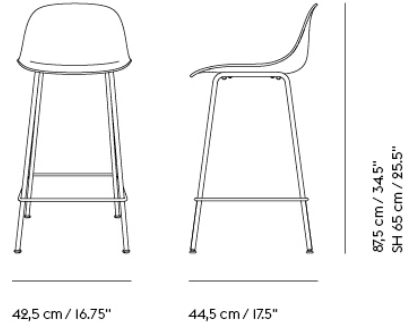

23% rabatt ska dras av på angivna priser

FIBER COUNTER STOOL / TUBE BASE - WITH BACKREST - 65 CM / 25.6"

Shipper Colli	1
Gross Weight (kg)	7
Net Weight (kg)	5.1
Base color options	Anthracite Black, Dusty Green, Grey or White
Warranty Period	10 years

Item No.	Color	Contract Price	Lead Time
Ready-To-Ship			
58917	Black/Anthracite Black (Recycled Plastic)	SEK 2.450,10	-
58918	Grey/Grey (Recycled Plastic)	SEK 2.450,10	-
58919	Natural White/White (Recycled Plastic)	SEK 2.450,10	-
Made-To-Order			
59078	Dusty Green/Dusty Green (Recycled Plastic)	SEK 2.450,10	3 weeks
59079	Ochre/Black (Recycled Plastic)	SEK 2.450,10	3 weeks
23690	Remix - All Colors	SEK 4.381,70	4 weeks
23698	Canvas - All Colors	SEK 4.858,10	4 weeks
23697	Clara - All Colors	SEK 4.858,10	4 weeks
59562	Fiord - All Colors	SEK 4.858,10	4 weeks
55028	Hero - All Colors	SEK 4.858,10	4 weeks
19675	Re-wool - All Colors	SEK 4.858,10	4 weeks
19563	Sabi - All Colors	SEK 4.858,10	4 weeks
23691	Steelcut - All Colors	SEK 4.858,10	4 weeks
23692	Steelcut Trio - All Colors	SEK 4.858,10	4 weeks
23693	Hallingdal - All Colors	SEK 5.202,10	4 weeks
55145	Balder - All Colors	SEK 5.327,70	4 weeks
13684	Beck - All Colors	SEK 5.327,70	4 weeks
58017	Clay - All Colors	SEK 5.327,70	4 weeks
23694	Divina - All Colors	SEK 5.327,70	4 weeks
23699	Divina MD - All Colors	SEK 5.327,70	4 weeks