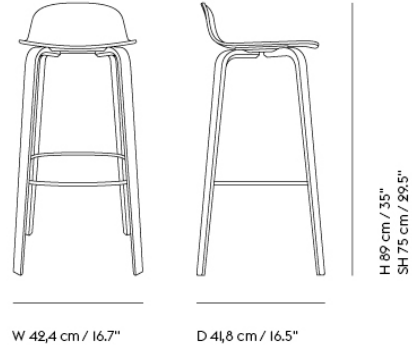

23% rabatt ska dras av på angivna priser

VISU BAR STOOL WOOD BASE - 75 CM / 29.5"

Shipper Colli	1
Gross Weight (kg)	5.7
Net Weight (kg)	4.18
Base color options	Black, Dark Green, Grey, Oak or Tan Rose
Warranty Period	5 years

Item No.	Color	Contract Price	Lead Time
Ready-To-Ship			
16151	Black/Black	SEK 4.639,70	-
16154	Dark Green/Dark Green	SEK 4.639,70	-
16152	Grey/Grey	SEK 4.639,70	-
16150	Oak/Oak	SEK 4.639,70	-
16158	Stained Dark Brown/Stained Dark Brown ***	SEK 4.639,70	-
16155	Tan Rose/Tan Rose	SEK 4.639,70	-
16159	White/Oak	SEK 4.639,70	-
Made-To-Order			
21755	Remix - All Colors	SEK 5.546,10	7 weeks
21772	Canvas - All Colors	SEK 5.804,10	7 weeks
21771	Clara - All Colors	SEK 5.804,10	7 weeks
70392	Colline - All Colors	SEK 5.804,10	7 weeks
18938	Fiord - All Colors	SEK 5.804,10	7 weeks
70394	Re-wool - All Colors	SEK 5.804,10	7 weeks
70391	Sabi - All Colors	SEK 5.804,10	7 weeks
21757	Steelcut - All Colors	SEK 5.804,10	7 weeks
21758	Steelcut Trio - All Colors	SEK 5.804,10	7 weeks
21759	Hallingdal - All Colors	SEK 6.492,10	7 weeks
18920	Balder - All Colors	SEK 6.703,70	7 weeks
18809	Beck - All Colors	SEK 6.703,70	7 weeks
69146	Clay - All Colors	SEK 6.703,70	7 weeks