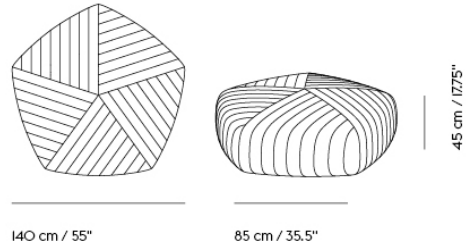

23% rabatt ska dras av på angivna priser

FIVE POUF / EXTRA LARGE

Shipper Colli |
Gross Weight (kg) 56
Net Weight (kg) 41
Warranty Period 10 years

Item No.	Color	Contract Price	Lead Time
Made-To-Order			
97146	Remix - All Colors	SEK 21.065,70	6 weeks
97123	Canvas - All Colors	SEK 22.355,70	6 weeks
97128	Fiord - All Colors	SEK 22.355,70	6 weeks
76308	Re-wool - All Colors	SEK 22.355,70	6 weeks
76304	Sabi - All Colors	SEK 22.355,70	6 weeks
97121	Steelcut - All Colors	SEK 22.355,70	6 weeks
97148	Steelcut Trio - All Colors	SEK 22.355,70	6 weeks
66663	Beck - All Colors	SEK 26.655,70	6 weeks
76312	Clay - All Colors	SEK 26.655,70	6 weeks
97126	Divina - All Colors	SEK 26.655,70	6 weeks
97125	Divina MD - All Colors	SEK 26.655,70	6 weeks
97127	Divina Melange - All Colors	SEK 26.655,70	6 weeks
76316	Ecriture - All Colors	SEK 26.655,70	6 weeks
97689	Hearth - All Colors	SEK 26.655,70	6 weeks
97147	Planum - All Colors	SEK 26.655,70	6 weeks
97303	Twill Weave - All Colors	SEK 26.655,70	6 weeks
COM/COL & Specials			
97129	COM - Textile	SEK 22.355,70	6 weeks