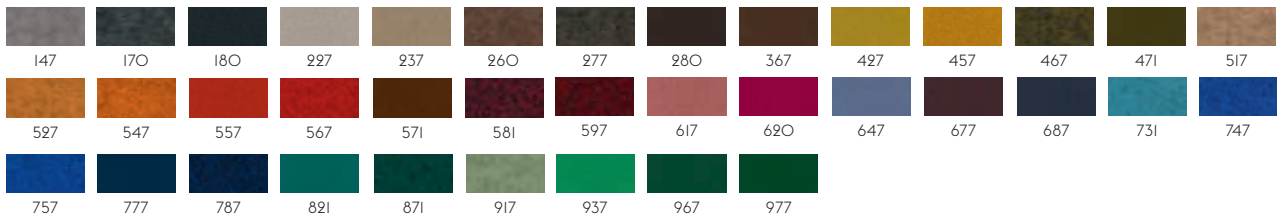

23% rabatt ska dras av på angivna priser

DIVINA MELANGE BY KVADRAT

Designer: Finn Sködt.

Composition: 100% new wool.

Durability: 45.000 Martindale / Lightfastness 6-7.

Sustainability: Complies with both EU ecolabel "The Flower" and Greenguard Gold Certification.

120