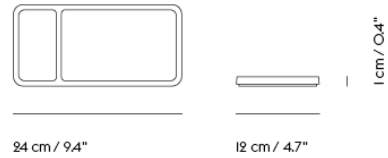

# 23% rabatt ska dras av på angivna priser

ARRANGE DESKTOP SERIES / LID - 12 X 24  
CM / 4.6 X 9.4"

Shipper Colli 1  
Gross Weight (kg) 0.104  
Net Weight (kg) 0.068  
Warranty Period 5 years

Item No.	Color	Contract Price	Lead Time
<b>Ready-To-Ship</b>			
98333	Cork	SEK 116,10	-