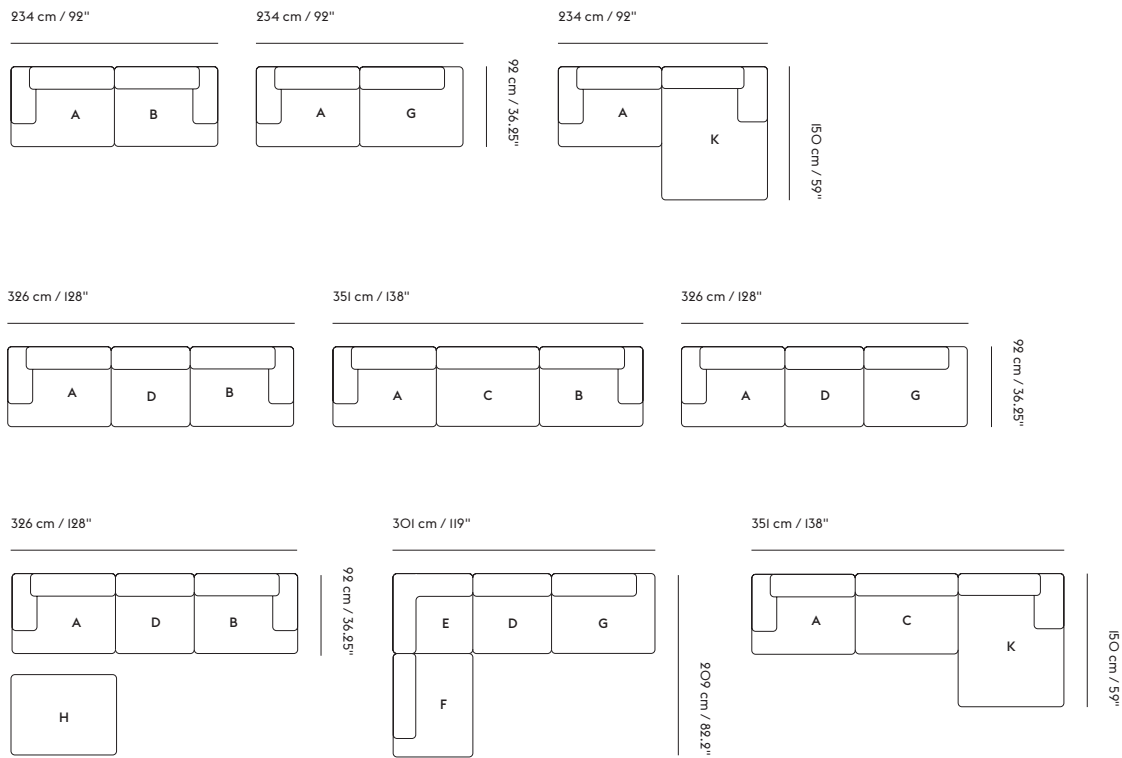

23% rabatt ska dras av på angivna priser

CONNECT MODULAR SOFA—ORDER GUIDE

INSPIRATION FOR YOUR CONFIGURATION

General note

The total dimensions of the configurations are indicative and can vary depending on how close the modules are placed as well as how many modules are combined.