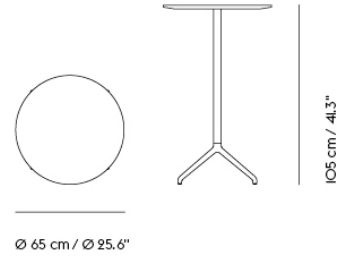

23% rabatt ska dras av på angivna priser

STILL CAFÉ TABLE / Ø 65 H: 105 CM / Ø
25.6 H: 41.3"

Shipper Colli	2
Gross Weight (kg)	15.45
Net Weight (kg)	10.998
Base color options	Black, White
Warranty Period	10 years

Item No.	Color	Contract Price	Lead Time
Ready-To-Ship			
65618	Black Nanolaminate/Anthracite Black	SEK 6.234,10	6 weeks
65617	Black Nanolaminate/White	SEK 6.234,10	6 weeks
65622	White Nanolaminate/Anthracite Black	SEK 6.234,10	6 weeks
65621	White Nanolaminate/White	SEK 6.234,10	6 weeks
Made-To-Order			
65586	Black Linoleum/Anthracite Black	SEK 6.234,10	6 weeks
65585	Black Linoleum/White	SEK 6.234,10	6 weeks