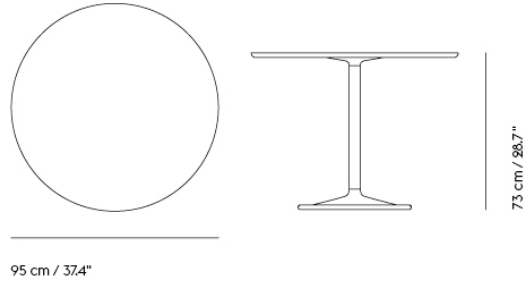

23% rabatt ska dras av på angivna priser

SOFT TABLE / Ø 95 H: 73 CM / Ø 37.4 H:
28.7"

Shipper Colli	3
Gross Weight (kg)	28.3
Net Weight (kg)	22.904
Warranty period	5 years

Item No.	Color	Contract Price	Lead Time
Ready-To-Ship			
14087	Beige Green Laminate/Beige Green	SEK 9.025,70	-
14085	Black Nanolaminate/Black	SEK 9.455,70	-
14086	Grey Linoleum/Grey	SEK 9.025,70	-
14089	Dark Oiled Oak/Black	SEK 9.885,70	-
14088	Solid Oak/Grey	SEK 9.885,70	-