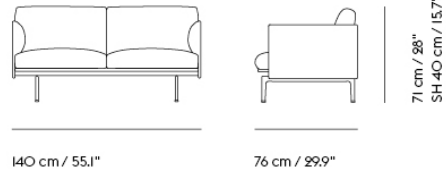

23% rabatt ska dras av på angivna priser

OUTLINE STUDIO SOFA / 140 CM / 55.1" - POLISHED ALUMINUM BASE

Shipper Colli	1
Gross Weight (kg)	41
Net Weight (kg)	36
Warranty Period	10 years

Item No.	Color	Contract Price	Lead Time
Made-To-Order			
67038	Remix - All Colors	SEK 26.225,70	6 weeks
67040	Canvas - All Colors	SEK 31.385,70	6 weeks
67039	Clara - All Colors	SEK 31.385,70	6 weeks
91355	Colline - All Colors	SEK 31.385,70	6 weeks
67032	Fiord - All Colors	SEK 31.385,70	6 weeks
67035	Steelcut - All Colors	SEK 31.385,70	6 weeks
67034	Steelcut Trio - All Colors	SEK 31.385,70	6 weeks
67036	Hallingdal - All Colors	SEK 33.535,70	6 weeks
67051	Balder - All Colors	SEK 34.825,70	6 weeks
85701	Beck - All Colors	SEK 34.825,70	6 weeks
68315	Clay - All Colors	SEK 34.825,70	6 weeks
67041	Divina - All Colors	SEK 34.825,70	6 weeks
67042	Divina MD - All Colors	SEK 34.825,70	6 weeks
67043	Divina Melange - All Colors	SEK 34.825,70	6 weeks
76217	Ecriture - All Colors	SEK 34.825,70	6 weeks
97529	Hearth - All Colors	SEK 34.825,70	6 weeks
91486	Planum - All Colors	SEK 34.825,70	6 weeks
67052	Twill Weave - All Colors	SEK 34.825,70	6 weeks
67050	Vidar - All Colors	SEK 34.825,70	6 weeks
Extras			
83061	Leather care set for Refine Leather	SEK 172,00	-