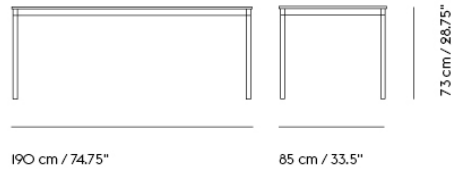

23% rabatt ska dras av på angivna priser

BASE TABLE / 190 X 85 CM / 74.8 X 33.5"

Shipper Colli	2
Gross Weight (kg)	33.9
Net Weight (kg)	28.09
Base color options	White, Black
Warranty Period	10 years

Item No.	Color	Contract Price	Lead Time
Ready-To-Ship			
64026	White Laminate/Plywood/Black	SEK 11.605,70	-
64025	White Laminate/Plywood/White	SEK 11.605,70	-
64791	Lacquered Oak Veneer/Plywood/Black	SEK 15.905,70	-
64790	Lacquered Oak Veneer/Plywood/White	SEK 15.905,70	-
64030	Black Linoleum/Plywood/Black	SEK 13.325,70	-
64029	Black Linoleum/Plywood/White	SEK 13.325,70	-
Made-To-Order			
64028	Black Laminate/Plywood/Black	SEK 11.605,70	6 weeks
64027	Black Laminate/Plywood/White	SEK 11.605,70	6 weeks
64036	Black Nanolaminate/Plywood/Black	SEK 16.765,70	6 weeks
64035	Black Nanolaminate/Plywood/White	SEK 16.765,70	6 weeks
64034	White Nanolaminate/Plywood/Black	SEK 16.765,70	6 weeks
64033	White Nanolaminate/Plywood/White	SEK 16.765,70	6 weeks