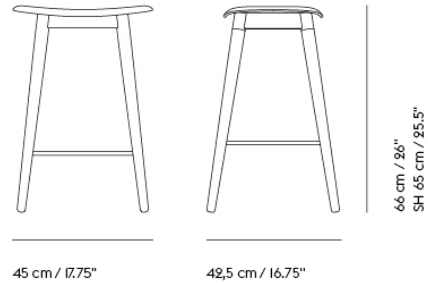

23% rabatt ska dras av på angivna priser

FIBER COUNTER STOOL / WOOD BASE - 65 CM / 25.6"

Shipper Colli	1
Gross Weight (kg)	7
Net Weight (kg)	4
Base color options	Anthracite Black, Dusty Green, Grey, Oak or Stained Dark Brown
Warranty Period	10 years

Item No.	Color	Contract Price	Lead Time
Ready-To-Ship			
58911	Black/Anthracite Black (Recycled Plastic)	SEK 3.482,10	-
58964	Black/Stained Dark Brown (Recycled Plastic)	SEK 3.482,10	-
58912	Grey/Grey (Recycled Plastic)	SEK 3.482,10	-
58913	Natural White/Oak (Recycled Plastic)	SEK 3.482,10	-
Made-To-Order			
59085	Dusty Green/Dusty Green (Recycled Plastic)	SEK 3.482,10	3 weeks
59086	Dusty Green/Stained Dark Brown (Recycled Plastic)	SEK 3.482,10	3 weeks
59087	Grey/Stained Dark Brown (Recycled Plastic)	SEK 3.482,10	3 weeks
59088	Natural White/Stained Dark Brown (Recycled Plastic)	SEK 3.482,10	3 weeks
59089	Ochre/Oak (Recycled Plastic)	SEK 3.482,10	3 weeks
23630	Remix - All Colors	SEK 5.671,70	4 weeks
23638	Canvas - All Colors	SEK 6.015,70	4 weeks
23637	Clara - All Colors	SEK 6.015,70	4 weeks
59560	Fiord - All Colors	SEK 6.015,70	4 weeks
55026	Hero - All Colors	SEK 6.015,70	4 weeks
19673	Re-wool - All Colors	SEK 6.015,70	4 weeks
19561	Sabi - All Colors	SEK 6.015,70	4 weeks
23631	Steelcut - All Colors	SEK 6.015,70	4 weeks
23632	Steelcut Trio - All Colors	SEK 6.015,70	4 weeks