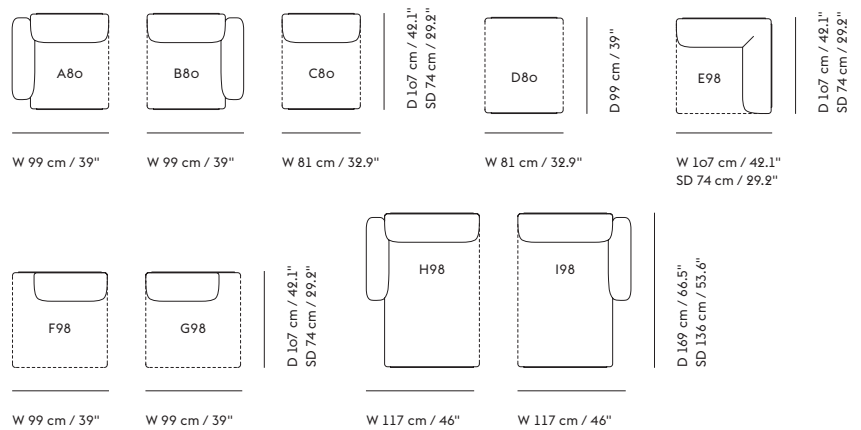

23% rabatt ska dras av på angivna priser

IN SITU MODULAR SOFA—ORDER GUIDE

A grand modular sofa that can be tailored to your exact needs with its modular elements hidden through the subtle detailing of the frame's front profile, paired with deep comfort and a soft seat.

With the In Situ Modular Sofa, you can choose between any of the 30 predesigned configurations on the following pages or create your own configuration, following the guidelines below.

Visit planner.muuto.com to create your own configuration online.

Create your own In Situ Configuration

1. SEATING MODULES

Find the seating modules of your desired configuration and add the item numbers of the desired textile or leather upholstery separately to your order.

You can only connect modules to the open sides and end of the modules, illustrated here with dotted lines.

An In Situ configuration must always have one of the following seating modules at each end: Armrest Module (A80, B80, H98 or I98), Ottoman Module (D80) or Open-Ended Module (F98 or G98).

The Ottoman Module (D80) can only be used in extension of Open-Ended Modules (F98 or G98) or as the only free-standing I-Seater configuration possible to build.

SEATING MODULES