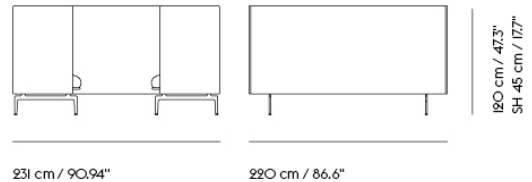

23% rabatt ska dras av på angivna priser

OUTLINE HIGHBACK CABIN 100 / 3-SEATER - BLACK BASE - SH: 45 CM / 17.7"

Shipper Colli	3
Gross Weight (kg)	78
Net Weight (kg)	58
Warranty Period	10 years

Item No.	Color	Contract Price	Lead Time
Made-To-Order			
80888	Remix - All Colors	SEK 79.975,70	6 weeks
80960	Canvas - All Colors	SEK 92.015,70	6 weeks
80924	Clara - All Colors	SEK 92.015,70	6 weeks
81258	Colline - All Colors	SEK 92.015,70	6 weeks
80672	Fiord - All Colors	SEK 92.015,70	6 weeks
80780	Steelcut - All Colors	SEK 92.015,70	6 weeks
80744	Steelcut Trio - All Colors	SEK 92.015,70	6 weeks
80816	Hallingdal - All Colors	SEK 98.895,70	6 weeks
80600	Balder - All Colors	SEK 100.615,70	6 weeks
85670	Beck - All Colors	SEK 100.615,70	6 weeks
81212	Clay - All Colors	SEK 100.615,70	6 weeks
80996	Divina - All Colors	SEK 100.615,70	6 weeks
81032	Divina MD - All Colors	SEK 100.615,70	6 weeks
81068	Divina Melange - All Colors	SEK 100.615,70	6 weeks
76178	Ecriture - All Colors	SEK 100.615,70	6 weeks
97670	Hearth - All Colors	SEK 100.615,70	6 weeks
81276	Planum - All Colors	SEK 100.615,70	6 weeks
80636	Twill Weave - All Colors	SEK 100.615,70	6 weeks
81176	Vidar - All Colors	SEK 100.615,70	6 weeks
Extras			
83061	Leather care set for Refine Leather	SEK 172,00	-