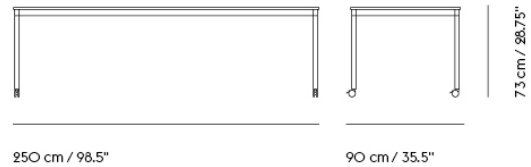

23% rabatt ska dras av på angivna priser

BASE TABLE / WITH CASTORS / 250 X 90
CM / 98.4 X 35.4"

Shipper Colli	2
Gross Weight (kg)	46.7
Net Weight (kg)	40.08
Base color options	White, Black
Warranty Period	10 years

Item No.	Color	Contract Price	Lead Time
Made-To-Order			
64450	Black Laminate/Plywood/Black	SEK 17.625,70	6 weeks
64570	Black Laminate/Plywood/White	SEK 17.625,70	6 weeks
64525	White Laminate/Plywood/Black	SEK 17.625,70	6 weeks
64645	White Laminate/Plywood/White	SEK 17.625,70	6 weeks
64480	Black Nanolaminat/Plywood/Black	SEK 22.785,70	6 weeks
64600	Black Nanolaminat/Plywood/White	SEK 22.785,70	6 weeks
64540	White Nanolaminat/Plywood/Black	SEK 22.785,70	6 weeks
64660	White Nanolaminat/Plywood/White	SEK 22.785,70	6 weeks
64495	Lacquered Oak Veneer/Plywood/Black	SEK 23.215,70	6 weeks
64615	Lacquered Oak Veneer/Plywood/White	SEK 23.215,70	6 weeks
64462	Black Linoleum/Plywood/Black	SEK 20.205,70	6 weeks
64582	Black Linoleum/Plywood/White	SEK 20.205,70	6 weeks