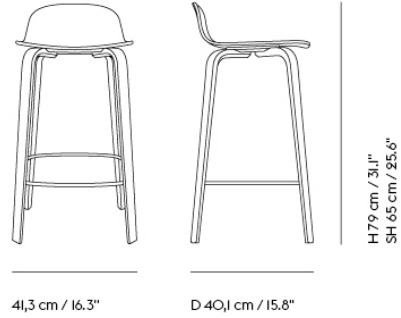

23% rabatt ska dras av på angivna priser

VISU COUNTER STOOL WOOD BASE - 65 CM / 25.6"

Shipper Colli	1
Gross Weight (kg)	5.6
Net Weight (kg)	4.08
Base color options	Black, Dark Green, Grey, Oak or Tan Rose
Warranty Period	5 years

Item No.	Color	Contract Price	Lead Time
Ready-To-Ship			
16131	Black/Black	SEK 4.639,70	-
16134	Dark Green/Dark Green	SEK 4.639,70	-
16132	Grey/Grey	SEK 4.639,70	-
16130	Oak/Oak	SEK 4.639,70	-
16135	Tan Rose/Tan Rose	SEK 4.639,70	-
16139	White/Oak	SEK 4.639,70	-
Made-To-Order			
21710	Remix - All Colors	SEK 5.546,10	7 weeks
21722	Canvas - All Colors	SEK 5.804,10	7 weeks
21721	Clara - All Colors	SEK 5.804,10	7 weeks
70386	Colline - All Colors	SEK 5.804,10	7 weeks
18937	Fiord - All Colors	SEK 5.804,10	7 weeks
70388	Re-wool - All Colors	SEK 5.804,10	7 weeks
70385	Sabi - All Colors	SEK 5.804,10	7 weeks
21712	Steelcut - All Colors	SEK 5.804,10	7 weeks
21713	Steelcut Trio - All Colors	SEK 5.804,10	7 weeks
21714	Hallingdal - All Colors	SEK 6.492,10	7 weeks
18919	Balder - All Colors	SEK 6.703,70	7 weeks
18808	Beck - All Colors	SEK 6.703,70	7 weeks
69144	Clay - All Colors	SEK 6.703,70	7 weeks
21715	Divina - All Colors	SEK 6.703,70	7 weeks