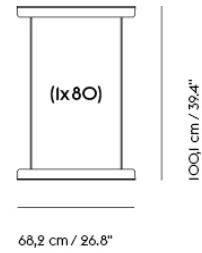

23% rabatt ska dras av på angivna priser

IN SITU MODULAR SOFA / FRAME SECTION (1 X 80)

Shipper Colli 1
Gross Weight (kg) 14
Net Weight (kg) 11.76
Warranty Period 10 years

Item No.	Color	Contract Price	Lead Time
Ready-To-Ship			
41555	Black - 1 x 80	SEK 1.848,10	-