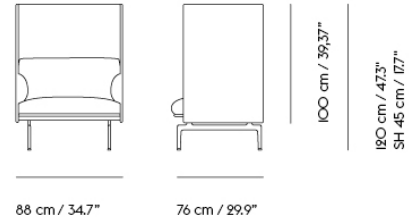

23% rabatt ska dras av på angivna priser

OUTLINE HIGHBACK SOFA 100 / 1-SEATER - POLISHED ALUMINUM BASE - SH: 45 CM / 17.7"

Shipper Colli	1
Gross Weight (kg)	63
Net Weight (kg)	54
Additional Information	Please note that the highback height for this product is 100 cm / 39.4"
Warranty Period	10 years

Item No.	Color	Contract Price	Lead Time
Made-To-Order			
73745	Remix - All Colors	SEK 27,945,70	6 weeks
73747	Canvas - All Colors	SEK 31,815,70	6 weeks
73746	Clara - All Colors	SEK 31,815,70	6 weeks
91434	Colline - All Colors	SEK 31,815,70	6 weeks
73739	Fiord - All Colors	SEK 31,815,70	6 weeks
73742	Steelcut - All Colors	SEK 31,815,70	6 weeks
73741	Steelcut Trio - All Colors	SEK 31,815,70	6 weeks
73743	Hallingdal - All Colors	SEK 34,395,70	6 weeks
73758	Balder - All Colors	SEK 36,115,70	6 weeks
85778	Beck - All Colors	SEK 36,115,70	6 weeks
68348	Clay - All Colors	SEK 36,115,70	6 weeks
73748	Divina - All Colors	SEK 36,115,70	6 weeks
73749	Divina MD - All Colors	SEK 36,115,70	6 weeks
73750	Divina Melange - All Colors	SEK 36,115,70	6 weeks
76296	Ecriture - All Colors	SEK 36,115,70	6 weeks
97608	Hearth - All Colors	SEK 36,115,70	6 weeks
91565	Planum - All Colors	SEK 36,115,70	6 weeks
73759	Twill Weave - All Colors	SEK 36,115,70	6 weeks
73757	Vidar - All Colors	SEK 36,115,70	6 weeks

Extras

83061	Leather care set for Refine Leather	SEK 172,00	-