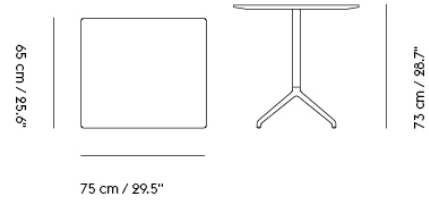

23% rabatt ska dras av på angivna priser

STILL CAFÉ TABLE / 75 X 65 H: 73 CM /
29.5 X 25.6 H: 28.7"

Shipper Colli	2
Gross Weight (kg)	18.3
Net Weight (kg)	13.352
Base color options	Black, White
Warranty Period	10 years

Item No.	Color	Contract Price	Lead Time
Ready-To-Ship			
65590	Black Nanolaminate/Anthracite Black	SEK 5.890,10	6 weeks
65589	Black Nanolaminate/White	SEK 5.890,10	6 weeks
65588	White Nanolaminate/Anthracite Black	SEK 5.890,10	6 weeks
65587	White Nanolaminate/White	SEK 5.890,10	6 weeks
Made-To-Order			
65506	Black Linoleum/Anthracite Black	SEK 5.890,10	6 weeks
65505	Black Linoleum/White	SEK 5.890,10	6 weeks