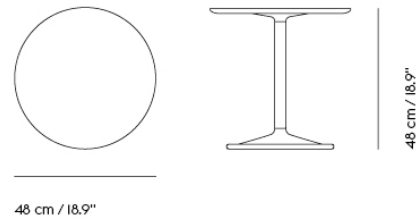

23% rabatt ska dras av på angivna priser

SOFT SIDE TABLE / Ø 48 H: 48 CM / Ø
18.9" H: 18.9"

Shipper Colli	2
Gross Weight (kg)	10.776
Net Weight (kg)	8.506
Warranty period	10 years

Item No.	Color	Contract Price	Lead Time
Ready-To-Ship			
10787	Beige Green Laminate/Beige Green	SEK 4.037,70	-
13947	Orange Laminate/Orange	SEK 4.037,70	-
13944	Black Nanolaminate/Black	SEK 4.037,70	-
10783	Grey Linoleum/Grey	SEK 4.037,70	-
13945	Off-White Linoleum/Off-White ***	SEK 4.037,70	-
13958	Oiled Oak/Off-White ***	SEK 4.639,70	-
13949	Oiled Smoked Oak/Black	SEK 4.639,70	-
10777	Solid Oak/Grey	SEK 4.639,70	-