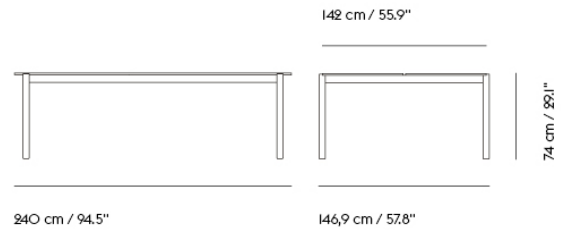

23% rabatt ska dras av på angivna priser

LINEAR SYSTEM TABLE

Shipper Colli	2
Gross Weight (kg)	75.007
Net Weight (kg)	63.71
Warranty Period	5 years

Item No.	Color	Contract Price	Lead Time
Ready-To-Ship			
59967	White Laminate/White ABS/Oak	SEK 20.205,70	-
50216	Black Nanolaminate/Black ABS/Black	SEK 24.935,70	-
59971	Black Nanolaminate/Black ABS/Oak	SEK 24.935,70	-
59966	Oak Veneer/Oak	SEK 21.495,70	-
50225	Black Lacquered Ash Veneer/Black	SEK 21.495,70	-