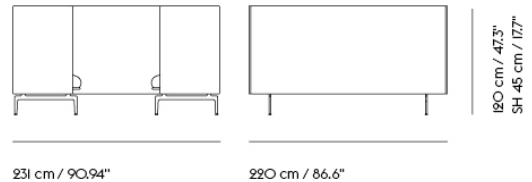

23% rabatt ska dras av på angivna priser

OUTLINE HIGHBACK CABIN 100 / 3-SEATER - POLISHED ALUMINUM BASE - SH: 45 CM / 17.7"

Shipper Colli	3
Gross Weight (kg)	78
Net Weight (kg)	58
Warranty Period	10 years

Item No.	Color	Contract Price	Lead Time
Made-To-Order			
80898	Remix - All Colors	SEK 83.415,70	6 weeks
80970	Canvas - All Colors	SEK 95.455,70	6 weeks
80934	Clara - All Colors	SEK 95.455,70	6 weeks
81262	Colline - All Colors	SEK 95.455,70	6 weeks
80682	Fiord - All Colors	SEK 95.455,70	6 weeks
80790	Steelcut - All Colors	SEK 95.455,70	6 weeks
80754	Steelcut Trio - All Colors	SEK 95.455,70	6 weeks
80826	Hallingdal - All Colors	SEK 102.335,70	6 weeks
80610	Balder - All Colors	SEK 104.055,70	6 weeks
85674	Beck - All Colors	SEK 104.055,70	6 weeks
81222	Clay - All Colors	SEK 104.055,70	6 weeks
81006	Divina - All Colors	SEK 104.055,70	6 weeks
81042	Divina MD - All Colors	SEK 104.055,70	6 weeks
81078	Divina Melange - All Colors	SEK 104.055,70	6 weeks
76182	Ecriture - All Colors	SEK 104.055,70	6 weeks
97680	Hearth - All Colors	SEK 104.055,70	6 weeks
81280	Planum - All Colors	SEK 104.055,70	6 weeks
80646	Twill Weave - All Colors	SEK 104.055,70	6 weeks
81186	Vidar - All Colors	SEK 104.055,70	6 weeks
Extras			
83061	Leather care set for Refine Leather	SEK 172,00	-