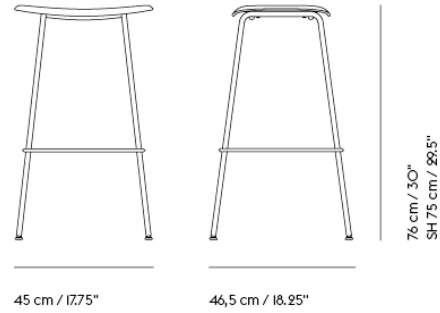

23% rabatt ska dras av på angivna priser

FIBER BAR STOOL / TUBE BASE - 75 CM / 29.5"

Shipper Colli	1
Gross Weight (kg)	7
Net Weight (kg)	5
Base color options	Anthracite Black, Dusty Green, Grey or White
Warranty Period	10 years

Item No.	Color	Contract Price	Lead Time
Ready-To-Ship			
58906	Black/Anthracite Black (Recycled Plastic)	SEK 2.192,10	-
58907	Grey/Grey (Recycled Plastic)	SEK 2.192,10	-
58908	Natural White/White (Recycled Plastic)	SEK 2.192,10	-
Made-To-Order			
59062	Dusty Green/Dusty Green (Recycled Plastic)	SEK 2.192,10	3 weeks
59063	Ochre/Black (Recycled Plastic)	SEK 2.192,10	3 weeks
23570	Remix - All Colors	SEK 3.826,10	4 weeks
23578	Canvas - All Colors	SEK 4.170,10	4 weeks
23577	Clara - All Colors	SEK 4.170,10	4 weeks
59558	Fiord - All Colors	SEK 4.170,10	4 weeks
55024	Hero - All Colors	SEK 4.170,10	4 weeks
19671	Re-wool - All Colors	SEK 4.170,10	4 weeks
19559	Sabi - All Colors	SEK 4.170,10	4 weeks
23571	Steelcut - All Colors	SEK 4.170,10	4 weeks
23572	Steelcut Trio - All Colors	SEK 4.170,10	4 weeks
23573	Hallingdal - All Colors	SEK 4.381,70	4 weeks
55141	Balder - All Colors	SEK 4.514,10	4 weeks
13680	Beck - All Colors	SEK 4.514,10	4 weeks
58013	Clay - All Colors	SEK 4.514,10	4 weeks
23574	Divina - All Colors	SEK 4.514,10	4 weeks
23579	Divina MD - All Colors	SEK 4.514,10	4 weeks