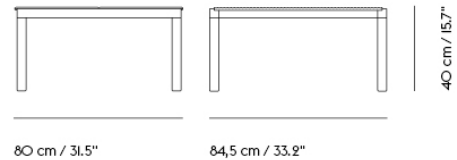

23% rabatt ska dras av på angivna priser

**COUPLE COFFEE TABLE / 80 X 84 X 40
CM / 31.5 X 33.2 X 15.7"**

Shipper Colli	3
Gross Weight (kg)	27.78
Net Weight (kg)	23.52
Warranty	10 years

Item No.	Color	Contract Price	Lead Time
Ready-To-Ship			
50379	1 Plain 1 Wavy - Light Blue/Dark Oiled Oak	SEK 10,745,70	-
50378	1 Plain 1 Wavy - Light Blue/Oak	SEK 10,745,70	-
50341	1 Plain 1 Wavy - Sand/Dark Oiled Oak	SEK 10,745,70	-
50339	1 Plain 1 Wavy - Sand/Oak	SEK 10,745,70	-
50367	1 Plain 1 Wavy - Taupe/Dark Oiled Oak	SEK 10,745,70	-
50366	1 Plain 1 Wavy - Taupe/Oak	SEK 10,745,70	-
50373	2 Plain - Pale Blue/Dark Oiled Oak	SEK 10,745,70	-
50372	2 Plain - Pale Blue/Oak	SEK 10,745,70	-
50317	2 Plain - Sand/Dark Oiled Oak	SEK 10,745,70	-
50315	2 Plain - Sand/Oak	SEK 10,745,70	-
50361	2 Plain - Taupe/Dark Oiled Oak	SEK 10,745,70	-
50360	2 Plain - Taupe/Oak	SEK 10,745,70	-