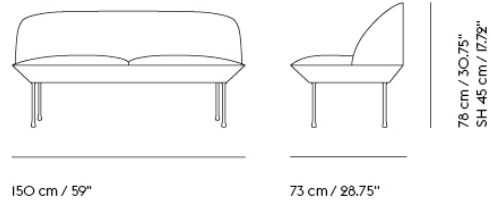

23% rabatt ska dras av på angivna priser

OSLO SOFA 2-SEATER

Shipper Colli	1
Gross Weight (kg)	34
Net Weight (kg)	32
Base color options	Black, Chrome, Dark Grey or Grey
Warranty Period	10 years

Item No.	Color	Contract Price	Lead Time
Made-To-Order			
15024	Canvas - All Colors	SEK 26.225,70	4 weeks
15020	Clara - All Colors	SEK 26.225,70	4 weeks
30154	Colline - All Colors	SEK 26.225,70	4 weeks
14821	Fiord - All Colors	SEK 26.225,70	4 weeks
19518	Re-wool - All Colors	SEK 26.225,70	4 weeks
19498	Sabi - All Colors	SEK 26.225,70	4 weeks
15021	Steelcut - All Colors	SEK 26.225,70	4 weeks
15023	Steelcut Trio - All Colors	SEK 26.225,70	4 weeks
15022	Hallingdal - All Colors	SEK 27.515,70	4 weeks
16691	Beck - All Colors	SEK 29.665,70	4 weeks
14642	Clay - All Colors	SEK 29.665,70	4 weeks
15027	Divina - All Colors	SEK 29.665,70	4 weeks
15028	Divina MD - All Colors	SEK 29.665,70	4 weeks
15029	Divina Melange - All Colors	SEK 29.665,70	4 weeks
59872	Ecriture - All Colors	SEK 29.665,70	4 weeks
16711	Hearth - All Colors	SEK 29.665,70	4 weeks
19538	Planum - All Colors	SEK 29.665,70	4 weeks
15153	Twill Weave - All Colors	SEK 29.665,70	4 weeks
30133	Vidar - All Colors	SEK 29.665,70	4 weeks

Extras

83061	Leather care set for Refine Leather	SEK 172,00	-