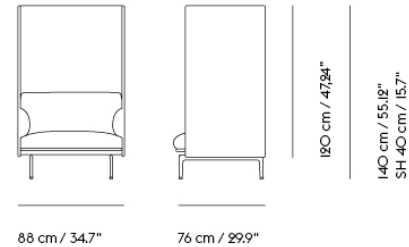

23% rabatt ska dras av på angivna priser

OUTLINE HIGHBACK SOFA 120 / 1-SEATER - POLISHED ALUMINUM BASE

Shipper Colli	1
Gross Weight (kg)	35
Net Weight (kg)	25
Additional Information	Please note that the highback height for this product is 120 cm / 47.2"
Warranty Period	10 years

Item No.	Color	Contract Price	Lead Time
Made-To-Order			
75352	Remix - All Colors	SEK 28.375,70	6 weeks
75432	Canvas - All Colors	SEK 31.815,70	6 weeks
75392	Clara - All Colors	SEK 31.815,70	6 weeks
75763	Colline - All Colors	SEK 31.815,70	6 weeks
75112	Fiord - All Colors	SEK 31.815,70	6 weeks
75232	Steelcut - All Colors	SEK 31.815,70	6 weeks
75192	Steelcut Trio - All Colors	SEK 31.815,70	6 weeks
75272	Hallingdal - All Colors	SEK 33.535,70	6 weeks
75032	Balder - All Colors	SEK 34.395,70	6 weeks
85609	Beck - All Colors	SEK 34.395,70	6 weeks
75712	Clay - All Colors	SEK 34.395,70	6 weeks
75472	Divina - All Colors	SEK 34.395,70	6 weeks
75512	Divina MD - All Colors	SEK 34.395,70	6 weeks
75552	Divina Melange - All Colors	SEK 34.395,70	6 weeks
76117	Ecriture - All Colors	SEK 34.395,70	6 weeks
97628	Hearth - All Colors	SEK 34.395,70	6 weeks
75783	Planum - All Colors	SEK 34.395,70	6 weeks
75072	Twill Weave - All Colors	SEK 34.395,70	6 weeks
75672	Vidar - All Colors	SEK 34.395,70	6 weeks

Extras

83061	Leather care set for Refine Leather	SEK 172,00	-