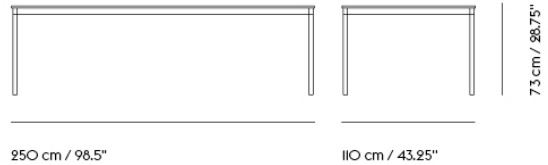

# 23% rabatt ska dras av på angivna priser

BASE TABLE / 190 X 80 CM / 74.8 X 31.5"

Shipper Colli	2
Gross Weight (kg)	28.8
Net Weight (kg)	22.99
Base color options	White, Black
Warranty Period	10 years

Item No.	Color	Contract Price	Lead Time
<b>Made-To-Order</b>			
64208	Black Laminate/Plywood/Black	SEK 10.745,70	6 weeks
64207	Black Laminate/Plywood/White	SEK 10.745,70	6 weeks
64206	White Laminate/Plywood/Black	SEK 10.745,70	6 weeks
64205	White Laminate/Plywood/White	SEK 10.745,70	6 weeks
64216	Black Nanolaminat/Plywood/Black	SEK 15.905,70	6 weeks
64215	Black Nanolaminat/Plywood/White	SEK 15.905,70	6 weeks
64214	White Nanolaminat/Plywood/Black	SEK 15.905,70	6 weeks
64213	White Nanolaminat/Plywood/White	SEK 15.905,70	6 weeks
64809	Lacquered Oak Veneer/Plywood/Black	SEK 15.905,70	6 weeks
64808	Lacquered Oak Veneer/Plywood/White	SEK 15.905,70	6 weeks
64210	Black Linoleum/Plywood/Black	SEK 13.325,70	6 weeks
64209	Black Linoleum/Plywood/White	SEK 13.325,70	6 weeks

# 23% rabatt ska dras av på angivna priser

BASE TABLE / 250 X 110 CM / 98.4 X 43.3"

Shipper Colli	2
Gross Weight (kg)	52.7
Net Weight (kg)	42.37
Base color options	White, Black
Warranty Period	10 years

Item No.	Color	Contract Price	Lead Time
<b>Made-To-Order</b>			
64228	Black Laminate/Plywood/Black	SEK 17.625,70	6 weeks
64227	Black Laminate/Plywood/White	SEK 17.625,70	6 weeks
64226	White Laminate/Plywood/Black	SEK 17.625,70	6 weeks
64225	White Laminate/Plywood/White	SEK 17.625,70	6 weeks
64236	Black Nanolaminat/Plywood/Black	SEK 22.355,70	6 weeks
64235	Black Nanolaminat/Plywood/White	SEK 22.355,70	6 weeks
64234	White Nanolaminat/Plywood/Black	SEK 22.355,70	6 weeks
64233	White Nanolaminat/Plywood/White	SEK 22.355,70	6 weeks
64811	Lacquered Oak Veneer/Plywood/Black	SEK 22.785,70	6 weeks
64810	Lacquered Oak Veneer/Plywood/White	SEK 22.785,70	6 weeks
64230	Black Linoleum/Plywood/Black	SEK 21.495,70	6 weeks
64229	Black Linoleum/Plywood/White	SEK 21.495,70	6 weeks