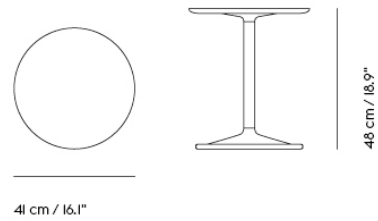

23% rabatt ska dras av på angivna priser

SOFT SIDE TABLE / Ø 41 H: 48 CM / Ø 16.1"
H: 18.9"

Shipper Colli	2
Gross Weight (kg)	8.873
Net Weight (kg)	7.158
Warranty period	10 years

Item No.	Color	Contract Price	Lead Time
Ready-To-Ship			
10788	Beige Green Laminate/Beige Green	SEK 3.482,10	-
13952	Dusty Green Laminate/Dusty Green ***	SEK 3.482,10	-
13953	Orange Laminate/Orange	SEK 3.482,10	-
13950	Black Nanolaminate/Black	SEK 3.482,10	-
10784	Grey Linoleum/Grey	SEK 3.482,10	-
13951	Off-White Linoleum/Off-White ***	SEK 3.482,10	-
13959	Oiled Oak/Off-White ***	SEK 4.037,70	-
13955	Oiled Smoked Oak/Black	SEK 4.037,70	-
10778	Solid Oak/Grey	SEK 4.037,70	-