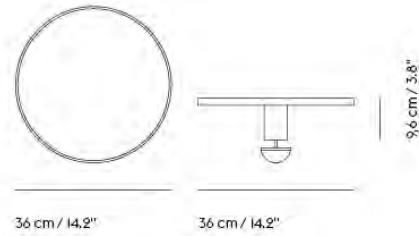

23% rabatt ska dras av på angivna priser

LINEAR SYSTEM TRAY / Ø 36 CM / 14.2"

Shipper Colli	1
Gross Weight (kg)	3.603
Net Weight (kg)	1.4
Warranty Period	5 years

Item No.	Color	Contract Price	Lead Time
Ready-To-Ship			
50211	Black	SEK 1.504,10	-
39965	Oak	SEK 1.504,10	-