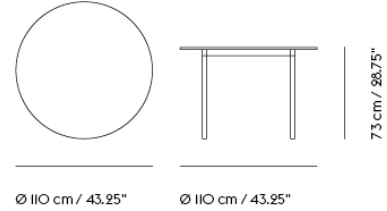

23% rabatt ska dras av på angivna priser

BASE ROUND TABLE / Ø 110 CM / 43.3"

Shipper Colli	2
Gross Weight (kg)	19.1
Net Weight (kg)	14
Base color options	White, Black
Warranty Period	10 years

Item No.	Color	Contract Price	Lead Time
Ready-To-Ship			
64086	White Laminate/Plywood/Black	SEK 10.315,70	-
64085	White Laminate/Plywood/White	SEK 10.315,70	-
64090	Black Linoleum/Plywood/Black	SEK 11.605,70	-
64089	Black Linoleum/Plywood/White	SEK 11.605,70	-
Made-To-Order			
64088	Black Laminate/Plywood/Black	SEK 10.315,70	6 weeks
64087	Black Laminate/Plywood/White	SEK 10.315,70	6 weeks
64096	Black Nanolaminate/Plywood/Black	SEK 13.325,70	6 weeks
64095	Black Nanolaminate/Plywood/White	SEK 13.325,70	6 weeks
64094	White Nanolaminate/Plywood/Black	SEK 13.325,70	6 weeks
64093	White Nanolaminate/Plywood/White	SEK 13.325,70	6 weeks
64797	Lacquered Oak Veneer/Plywood/Black	SEK 11.605,70	6 weeks
64796	Lacquered Oak Veneer/Plywood/White	SEK 11.605,70	6 weeks