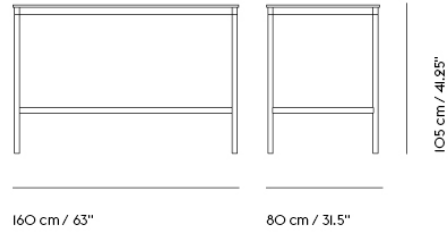

23% rabatt ska dras av på angivna priser

BASE HIGH TABLE / 160 X 80 H: 105 CM /
63 X 31.5 H: 41.3"

Shipper Colli	2
Gross Weight (kg)	37.4
Net Weight (kg)	31.67
Base color options	White, Black
Warranty Period	10 years

Item No.	Color	Contract Price	Lead Time
Made-To-Order			
63048	Black Laminate/Plywood/Black	SEK 16.765,70	8 weeks
63047	Black Laminate/Plywood/White	SEK 16.765,70	8 weeks
63046	White Laminate/Plywood/Black	SEK 16.765,70	8 weeks
63045	White Laminate/Plywood/White	SEK 16.765,70	8 weeks
63056	Black Nanolaminat/Plywood/Black	SEK 20.205,70	8 weeks
63055	Black Nanolaminat/Plywood/White	SEK 20.205,70	8 weeks
63054	White Nanolaminat/Plywood/Black	SEK 20.205,70	8 weeks
63053	White Nanolaminat/Plywood/White	SEK 20.205,70	8 weeks
64785	Lacquered Oak Veneer Plywood/Black	SEK 19.345,70	8 weeks
64784	Lacquered Oak Veneer Plywood/White	SEK 19.345,70	8 weeks
63050	Black Linoleum/Plywood/Black	SEK 18.485,70	8 weeks
63049	Black Linoleum/Plywood/White	SEK 18.485,70	8 weeks