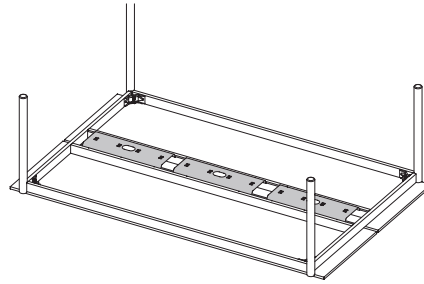

STEP 6. CABLE TRAYS

We recommend using 1 Cable Tray for the End Module – 120 cm / 47.2" and up to 3 Cable Trays for the Linear Table, End Module – 240 cm / 94.2" and the Middle Module – 240 cm / 94.2".

Linear System Cable Tray

Height – 3 cm / 1.2"
Width – 22 cm / 8.7"
Depth – 60 cm / 23.7"

Example:

Linear System Table – 240 cm / 94.5"