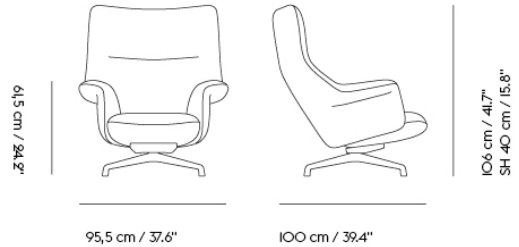

23% rabatt ska dras av på angivna priser

DOZE LOUNGE CHAIR SWIVEL BASE

Shipper Colli	1
Gross Weight (kg)	45
Net Weight (kg)	40
Base color options	Anthracite Black or Chrome
Warranty Period	10 years

Item No.	Color	Contract Price	Lead Time
Made-To-Order			
10831	Clara - All Colors	SEK 23.215,70	4 weeks
10878	Colline - All Colors	SEK 23.215,70	4 weeks
10830	Fiord - All Colors	SEK 23.215,70	4 weeks
10872	Re-wool - All Colors	SEK 23.215,70	4 weeks
10874	Sabi - All Colors	SEK 23.215,70	4 weeks
10828	Steelcut - All Colors	SEK 23.215,70	4 weeks
10829	Steelcut Trio - All Colors	SEK 23.215,70	4 weeks
10833	Hallingdal - All Colors	SEK 24.505,70	4 weeks
10838	Still - All Colors	SEK 24.505,70	4 weeks
10840	Balder - All Colors	SEK 26.225,70	4 weeks
16623	Beck - All Colors	SEK 26.225,70	4 weeks
10870	Clay - All Colors	SEK 26.225,70	4 weeks
10834	Divina - All Colors	SEK 26.225,70	4 weeks
10835	Divina MD - All Colors	SEK 26.225,70	4 weeks
10836	Divina Melange - All Colors	SEK 26.225,70	4 weeks
10933	Ecriture - All Colors	SEK 26.225,70	4 weeks
16631	Hearth - All Colors	SEK 26.225,70	4 weeks
10876	Planum - All Colors	SEK 26.225,70	4 weeks
10837	Twill Weave - All Colors	SEK 26.225,70	4 weeks
10839	Vidar - All Colors	SEK 26.225,70	4 weeks

Extras