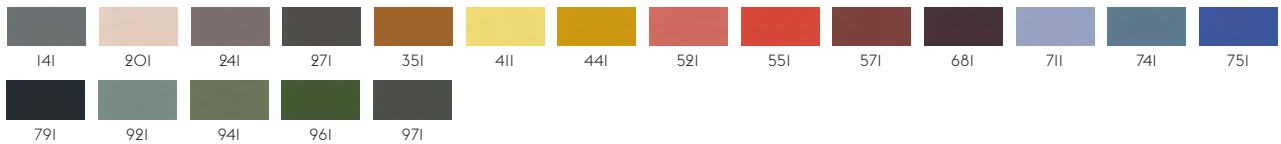

PLANUM BY KVADRAT

Designer: Raw Color.
Composition: 44% new wool, 42% polyester, 14% nylon.
Durability: 100.000 Martindale / Lightfastness 5-6 (ISO I-8).
Sustainability: Complies with Greenguard Certification.