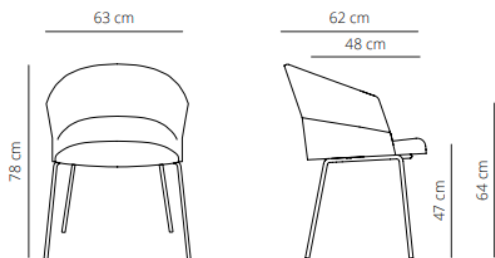

Smooth upholstery

11.1 kg
(x1) 66x64x86 cm (0.35 m³)