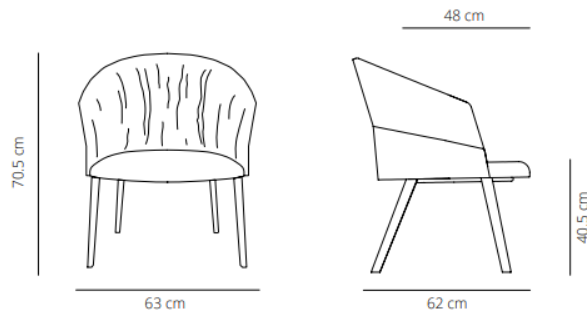

Soft upholstery

CODE		FINISHES		SEK
		STRUCTURE	UPHOLSTERY	
COPA LOUNGE WOODEN BASE, SMOOTH	COBUMA-1	matt oak, cognac, ash and wenge	G1 (T/C)	8.700,00 SEK
	COBUMA-2		G2	9.430,80 SEK
	COBUMA-3		G3	10.300,80 SEK
	COBUMA-4		G4	11.170,80 SEK
	COBUMA-5		G5	12.203,20 SEK
				- SEK
CODE		FINISHES		- SEK
		STRUCTURE	UPHOLSTERY	
COPA LOUNGE WOODEN BASE, SOFT	COBUMAS-1	matt oak, cognac, ash and wenge	G1 (T/C)	9.651,20 SEK
	COBUMAS-2		G2	10.045,60 SEK
	COBUMAS-3		G3	10.869,20 SEK
	COBUMAS-4		G4	11.878,40 SEK
	COBUMAS-5		G5	13.061,60 SEK