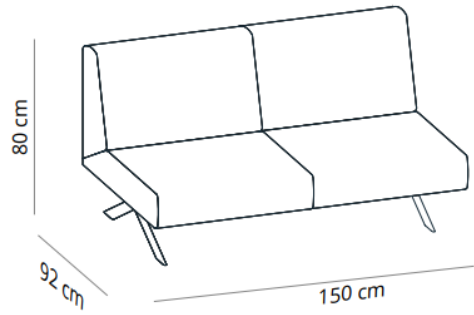

Composition 1

Composition 2