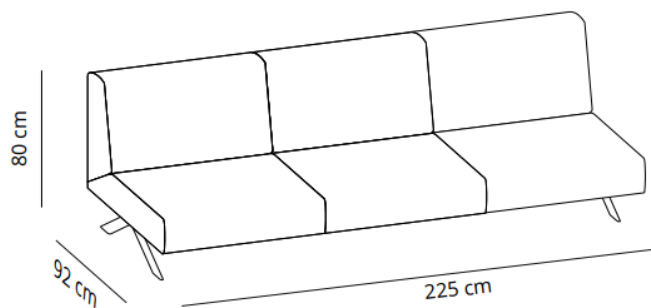

Composition 5

CODE		FINISHES		
VCBSISMPCOMP 5	COMPOSITION SOFÅ 6	smooth upholstery	G1 (T/C)	41.551,20 SEK
			G2	43.987,20 SEK
			G3	47.676,00 SEK
			G4	51.886,80 SEK
			G5	55.784,40 SEK
		soft upholstery	G1 (T/C)	46.840,80 SEK
			G2	49.242,00 SEK
			G3	54.253,20 SEK
			G4	58.638,00 SEK
			G5	63.266,40 SEK