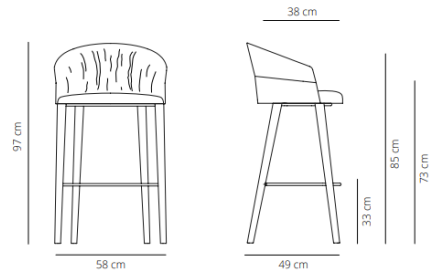

▲ 10.1 kg
📦 (x1) 106x62x57 cm (0.37 m³)

CODE		FINISHES		PUBLIC PRICE	- SEK
		STRUCTURE	UPHOLSTERY		
4 SOLID OAK LEGS COUNTER STOOL, SOFT	COT4MACOS-1	matt oak, cognac, ash and wenge	G1 (T/C)	957 €	11.101,20 SEK
	COT4MACOS-2		G2	991 €	11.495,60 SEK
	COT4MACOS-3		G3	1.069 €	12.400,40 SEK
	COT4MACOS-4		G4	1.150 €	13.340,00 SEK
	COT4MACOS-5		G5	1.223 €	14.186,80 SEK
					- SEK
CODE		FINISHES		PUBLIC PRICE	- SEK
		STRUCTURE	UPHOLSTERY		
4 SOLID OAK LEGS BAR STOOL, SOFT	COT4MABARS-1	matt oak, cognac, ash and wenge	G1 (T/C)	957 €	11.101,20 SEK
	COT4MABARS-2		G2	991 €	11.495,60 SEK
	COT4MABARS-3		G3	1.069 €	12.400,40 SEK
	COT4MABARS-4		G4	1.150 €	13.340,00 SEK
	COT4MABARS-5		G5	1.223 €	14.186,80 SEK