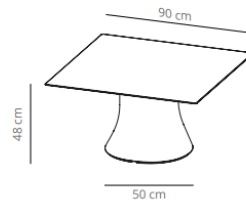

23% rabatt ska dras av på angivna priser

Table diameter 100

Table diameter 120

 (x1) 59x55x58 cm (0.2 m³)
 (x1) 136x136x7 cm (0.13 m³)

CODE		FINISHES			
		BASE	TOP		
VCBCAD100B	CAD100B		stained	matt oak , ash (black)	9.454,00 SEK
VCBCAD100BL	CAD100BCN		compact laminate (black edge)	black or white	7.447,20 SEK
	CAD100BCB		compact laminate (white edge)	white	10.045,60 SEK
CODE		FINISHES			
		BASE	TOP		
VCBCAD120B	CAD120B		stained	matt oak , ash (black)	12.052,40 SEK
VCBCAD120BL	CAD120BCN		compact laminate (black edge)	black or white	10.556,00 SEK
	CAD120BCB		compact laminate (white edge)	white	14.140,40 SEK

23% rabatt ska dras av på angivna priser

Table 70x70

Table 80x80

Table 90x90

 (x1) 59x55x58 cm (0.2 m³)
 (x1) 96x96x7 cm (0.06 m³)

CODE		FINISHES			
		BASE	TOP		
VCBCAC70B	CAC70B		stained	matt oak , ash (black)	7.377,60 SEK
VCBCAC70BL	CAC70BCN		compact laminate (black edge)	black or white	6.623,60 SEK
	CAC70BCB		compact laminate (white edge)	white	7.342,80 SEK
CODE		FINISHES			
		BASE	TOP		
VCBCAC80B	CAC80B		stained	matt oak , ash (black)	8.421,60 SEK
VCBCAC80BL	CAC80BCN		compact laminate (black edge)	black or white	7.145,60 SEK
	CAC80BCB		compact laminate (white edge)	white	9.071,20 SEK
CODE		FINISHES			
		BASE	TOP		
		#;REF!			5.359,20 SEK
VCBCAC90B	CAC90B		stained	matt oak , ash (black)	9.674,40 SEK
VCBCAC90BL	CAC90BCN		compact laminate (black edge)	black or white	8.328,80 SEK
	CAC90BCB	compact laminate (white edge)	white	10.161,60 SEK	