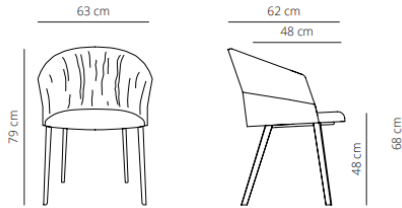

Soft upholstery

▲ 11.2 kg
📦 (x1) 66x64x86 cm (0.36 m³)