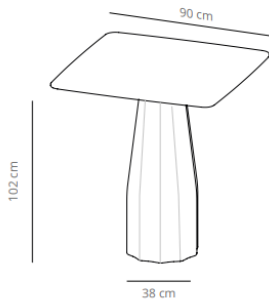

Table 90x90

CODE		FINISHES			
		BASE	TOP		
VCBBUC70H87	BUC70H	white, black or taupe	stained	matt oak, ash (black)	8.108,40 SEK
VCBBUC70H47	BUC70HCN		compact laminate (black edge)	white or black	8.827,60 SEK
	BUC70HCB		compact laminate (white edge)	white	8.827,60 SEK
					0,00 SEK
CODE		FINISHES			
		BASE	TOP		
VCBBUC80H87	BUC80H	white, black or taupe	stained	matt oak, ash (black)	9.071,20 SEK
VCBBUC80H47	BUC80HCN		compact laminate (black edge)	white or black	10.753,20 SEK
	BUC80HCB		compact laminate (white edge)	white	10.753,20 SEK
CODE		FINISHES			
		BASE	TOP		
VCBBUC90H87	BUC90H	white, black or taupe	stained	matt oak, ash (black)	9.929,60 SEK
VCBBUC90H47	BUC90HCN		compact laminate (black edge)	white or black	11.542,00 SEK
	BUC90HCB		compact laminate (white edge)	white	11.542,00 SEK