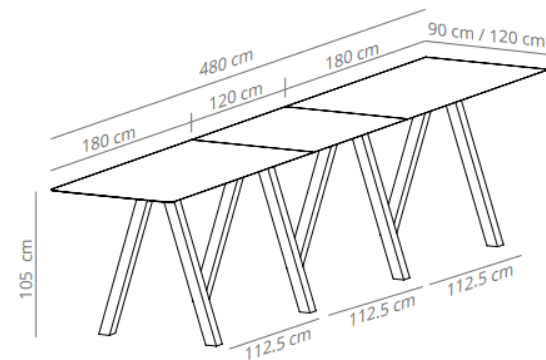

Triple table

DOUBLE TABLE, 360CM, H105CM

FINISHES		CODE		CODE			
LEGS	TOP	WIDTH 120		WIDTH 90			
stained (oak): matt oak, cognac, ash or wenge	stained	matt oak	TRMDROAB	VCBTRMDB	TRMDROB	49.833,60 SEK	
		Ash (black)				59.125,20 SEK	50.924,00 SEK
lacquered microtexturized (beech):						60.784,00 SEK	

TRIPLE TABLE, 480CM, H105 CM

FINISHES		CODE		CODE			
LEGS	TOP	WIDTH 120		WIDTH 90			
stained (oak): matt oak, cognac, ash or wenge	stained	matt oak	TRMTROAB		TRMTROB	67.720,80 SEK	
		Ash (black)				80.063,20 SEK	69.263,60 SEK
lacquered						82.255,60 SEK