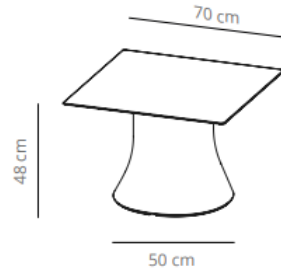

23% rabatt ska dras av på angivna priser

Table diameter 60

37.2 kg
 (x1) 59x55x105 cm (0.34 m³)
 (x1) 76x76x7 cm (0.04 m³)

Table diameter 70

36.4 kg
 (x1) 59x55x105 cm (0.34 m³)
 (x1) 86x86x7 cm (0.05 m³)

23% rabatt ska dras av på angivna priser

Table diameter 100

Table diameter 120

 (x1) 59x55x58 cm (0.2 m³)
 (x1) 136x136x7 cm (0.13 m³)

CODE		FINISHES			
		BASE	TOP		
VCBCAD100B	CAD100B		stained	matt oak , ash (black)	9.454,00 SEK
VCBCAD100BL	CAD100BCN		compact laminate (black edge)	black or white	7.447,20 SEK
	CAD100BCB		compact laminate (white edge)	white	10.045,60 SEK
CODE		FINISHES			
		BASE	TOP		
VCBCAD120B	CAD120B		stained	matt oak , ash (black)	12.052,40 SEK
VCBCAD120BL	CAD120BCN		compact laminate (black edge)	black or white	10.556,00 SEK
	CAD120BCB		compact laminate (white edge)	white	14.140,40 SEK

23% rabatt ska dras av på angivna priser

Table 70x70

Table 80x80

Table 90x90

 (x1) 59x55x58 cm (0.2 m³)
 (x1) 96x96x7 cm (0.06 m³)

CODE		FINISHES			
		BASE	TOP		
VCBCAC70B	CAC70B		stained	matt oak , ash (black)	7.377,60 SEK
VCBCAC70BL	CAC70BCN		compact laminate (black edge)	black or white	6.623,60 SEK
	CAC70BCB		compact laminate (white edge)	white	7.342,80 SEK
CODE		FINISHES			
		BASE	TOP		
VCBCAC80B	CAC80B		stained	matt oak , ash (black)	8.421,60 SEK
VCBCAC80BL	CAC80BCN		compact laminate (black edge)	black or white	7.145,60 SEK
	CAC80BCB		compact laminate (white edge)	white	9.071,20 SEK
CODE		FINISHES			
		BASE	TOP		
		#;REF!			5.359,20 SEK
VCBCAC90B	CAC90B		stained	matt oak , ash (black)	9.674,40 SEK
VCBCAC90BL	CAC90BCN		compact laminate (black edge)	black or white	8.328,80 SEK
	CAC90BCB	compact laminate (white edge)	white	10.161,60 SEK	