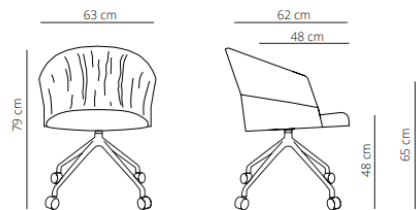

Soft upholstery

15.2 kg
(x1) 66x64x86 cm (0.36 m³)