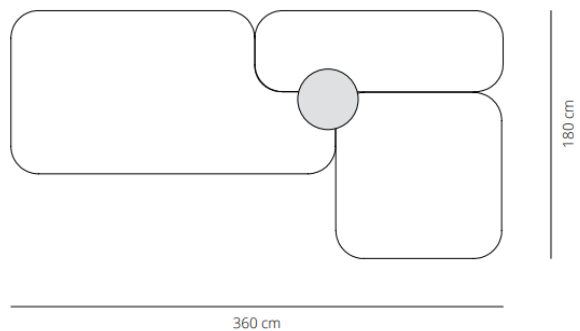

23% rabatt ska dras av på angivna priser

Composition 4