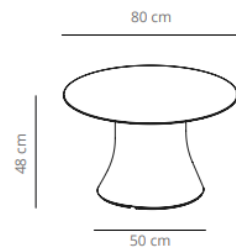

23% rabatt ska dras av på angivna priser

Table diameter 180

153 kg
 (x1) 82x82x77 cm (0.5 m³)
 (x1)

Table diameter 200

(x1) 82x82x77 cm (0.5 m³)
 (x1)

CODE		FINISHES			
		BASE	TOP		
VCBCAD180	CAD180		stained	matt oak , ash (black)	23.362,40 SEK
VCBCAD180L	CAD180CN		compact laminate (black edge)	black or white	23.060,80 SEK
	CAD180CB		compact laminate (white edge)	white	34.974,00 SEK
CODE		FINISHES			
		BASE	TOP		
VCBCAD200	CAD200		stained	matt oak , ash (black)	29.313,20 SEK
		#jREF!			22.921,60 SEK

23% rabatt ska dras av på angivna priser

Table diameter 60

Table diameter 70

Table diameter 80

CODE		FINISHES			
		BASE	TOP		
VCBCAD60B	CAD60B		stained	matt oak , ash (black)	6.252,40 SEK
VCBCAD60BL	CAD60BCN		compact laminate (black edge)	black or white	5.510,00 SEK
	CAD60BCB		compact laminate (white edge)	white	6.403,20 SEK
CODE		FINISHES			0,00 SEK
		BASE	TOP		
VCBCAD70BM	CAD70B		stained	matt oak , ash (black)	6.704,80 SEK
VCBCAD70BL	CAD70BCN		compact laminate (black edge)	black or white	5.800,00 SEK
	CAD70BCB		compact laminate (white edge)	white	6.994,80 SEK
CODE		FINISHES			
		BASE	TOP		
VCBCAD80B	CAD80B		stained	matt oak , ash (black)	7.076,00 SEK
VCBCAD80BL	CAD80BCN		compact laminate (black edge)	black or white	6.101,60 SEK
	CAD80BCB		compact laminate (white edge)	white	7.586,40 SEK

23% rabatt ska dras av på angivna priser

Table diameter 100

Table diameter 120

 (x1) 59x55x58 cm (0.2 m³)
 (x1) 136x136x7 cm (0.13 m³)

CODE		FINISHES			
		BASE	TOP		
VCBCAD100B	CAD100B		stained	matt oak , ash (black)	9.454,00 SEK
VCBCAD100BL	CAD100BCN		compact laminate (black edge)	black or white	7.447,20 SEK
	CAD100BCB		compact laminate (white edge)	white	10.045,60 SEK
CODE		FINISHES			
		BASE	TOP		
VCBCAD120B	CAD120B		stained	matt oak , ash (black)	12.052,40 SEK
VCBCAD120BL	CAD120BCN		compact laminate (black edge)	black or white	10.556,00 SEK
	CAD120BCB		compact laminate (white edge)	white	14.140,40 SEK