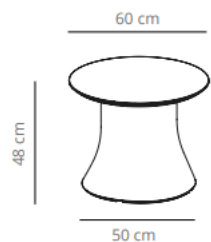

23% rabatt ska dras av på angivna priser

Table diameter 180

153 kg
 (x1) 82x82x77 cm (0.5 m³)
 (x1)

Table diameter 200

(x1) 82x82x77 cm (0.5 m³)
 (x1)

CODE		FINISHES			
		BASE	TOP		
VCBCAD180	CAD180		stained	matt oak , ash (black)	23.362,40 SEK
VCBCAD180L	CAD180CN		compact laminate (black edge)	black or white	23.060,80 SEK
	CAD180CB		compact laminate (white edge)	white	34.974,00 SEK
CODE		FINISHES			
		BASE	TOP		
VCBCAD200	CAD200		stained	matt oak , ash (black)	29.313,20 SEK
		#jREF!			22.921,60 SEK

23% rabatt ska dras av på angivna priser

Table diameter 60

Table diameter 70

Table diameter 80

CODE		FINISHES			
		BASE	TOP		
VCBCAD60B	CAD60B		stained	matt oak , ash (black)	6.252,40 SEK
VCBCAD60BL	CAD60BCN		compact laminate (black edge)	black or white	5.510,00 SEK
	CAD60BCB		compact laminate (white edge)	white	6.403,20 SEK
CODE		FINISHES			0,00 SEK
		BASE	TOP		
VCBCAD70BM	CAD70B		stained	matt oak , ash (black)	6.704,80 SEK
VCBCAD70BL	CAD70BCN		compact laminate (black edge)	black or white	5.800,00 SEK
	CAD70BCB		compact laminate (white edge)	white	6.994,80 SEK
CODE		FINISHES			
		BASE	TOP		
VCBCAD80B	CAD80B		stained	matt oak , ash (black)	7.076,00 SEK
VCBCAD80BL	CAD80BCN		compact laminate (black edge)	black or white	6.101,60 SEK
	CAD80BCB		compact laminate (white edge)	white	7.586,40 SEK

23% rabatt ska dras av på angivna priser

Table diameter 100

Table diameter 120

 (x1) 59x55x58 cm (0.2 m³)
 (x1) 136x136x7 cm (0.13 m³)

CODE		FINISHES			
		BASE	TOP		
VCBCAD100B	CAD100B		stained	matt oak , ash (black)	9.454,00 SEK
VCBCAD100BL	CAD100BCN		compact laminate (black edge)	black or white	7.447,20 SEK
	CAD100BCB		compact laminate (white edge)	white	10.045,60 SEK
CODE		FINISHES			
		BASE	TOP		
VCBCAD120B	CAD120B		stained	matt oak , ash (black)	12.052,40 SEK
VCBCAD120BL	CAD120BCN		compact laminate (black edge)	black or white	10.556,00 SEK
	CAD120BCB		compact laminate (white edge)	white	14.140,40 SEK