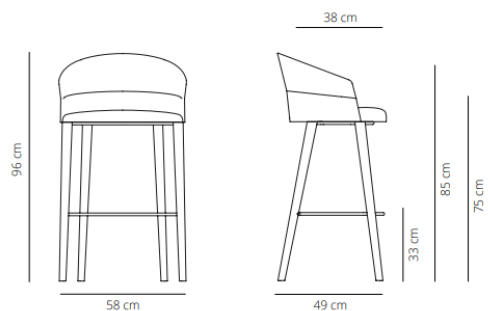

Smooth upholstery

👤 10.1 kg
📦 (x1) 106x62x57 cm (0.37 m³)

CODE		FINISHES		PUBLIC PRICE	- SEK
		STRUCTURE	UPHOLSTERY		
4 SOLID OAK LEGS COUNTER STOOL, SMOOTH	COT4MACO-1	matt oak, cognac, ash and wenge	G1 (T/C)	850 €	9.860,00 SEK
	COT4MACO-2		G2	888 €	10.300,80 SEK
	COT4MACO-3		G3	950 €	11.020,00 SEK
	COT4MACO-4		G4	1.021 €	11.843,60 SEK
	COT4MACO-5		G5	1.096 €	12.713,60 SEK
					- SEK
CODE		FINISHES		PUBLIC PRICE	- SEK
		STRUCTURE	UPHOLSTERY		
4 SOLID OAK LEGS BAR STOOL, SMOOTH	COT4MABAR-1	matt oak, cognac, ash and wenge	G1 (T/C)	850 €	9.860,00 SEK
	COT4MABAR-2		G2	888 €	10.300,80 SEK
	COT4MABAR-3		G3	950 €	11.020,00 SEK
	COT4MABAR-4		G4	1.021 €	11.843,60 SEK
	COT4MABAR-5		G5	1.096 €	12.713,60 SEK