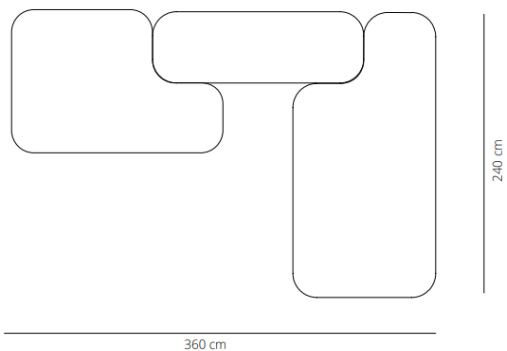

Composition 6

CODE

FINISHES

CODE		FINISHES	
-	COMPOSITION 4	G1 (COM/COL)	76.351,20 SEK
		G2	80.446,00 SEK
		G3	88.751,60 SEK
		G4	101.268,00 SEK
		G5	113.680,00 SEK

CODE

FINISHES

CODE		FINISHES	
-	COMPOSITION 5	G1 (COM/COL)	76.130,80 SEK
		G2	80.504,00 SEK
		G3	89.482,40 SEK
		G4	102.950,00 SEK
		G5	116.394,40 SEK

CODE

FINISHES

CODE		FINISHES	
-	COMPOSITION 6	G1 (COM/COL)	79.425,20 SEK
		G2	84.030,40 SEK
		G3	93.275,60 SEK
		G4	107.404,40 SEK
		G5	121.359,20 SEK