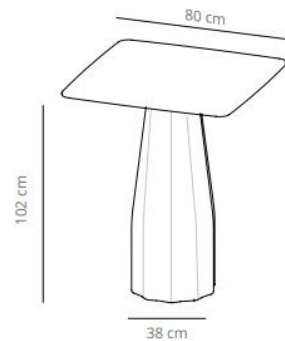

23% rabatt ska dras av på angivna priser

CODE		FINISHES			
		BASE	TOP		
VCBBUC70H87	BUC70H	white, black or taupe	stained	matt oak, ash (black)	8.108,40 SEK
VCBBUC70H47	BUC70HCN		compact laminate (black edge)	white or black	8.827,60 SEK
	BUC70HCB		compact laminate (white edge)	white	8.827,60 SEK
					0,00 SEK
CODE		FINISHES			
		BASE	TOP		
VCBBUC80H87	BUC80H	white, black or taupe	stained	matt oak, ash (black)	9.071,20 SEK
VCBBUC80H47	BUC80HCN		compact laminate (black edge)	white or black	10.753,20 SEK
	BUC80HCB		compact laminate (white edge)	white	10.753,20 SEK
CODE		FINISHES			
		BASE	TOP		
VCBBUC90H87	BUC90H	white, black or taupe	stained	matt oak, ash (black)	9.929,60 SEK
VCBBUC90H47	BUC90HCN		compact laminate (black edge)	white or black	11.542,00 SEK
	BUC90HCB		compact laminate (white edge)	white	11.542,00 SEK