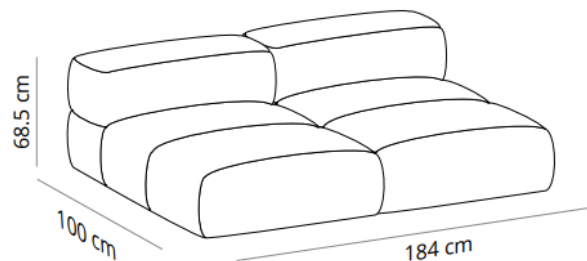

23% rabatt ska dras av på angivna priser

Composition 3

Composition 4