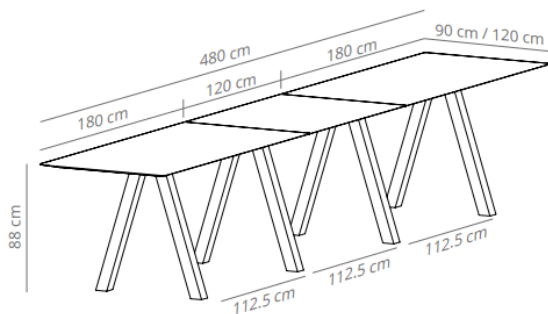

Triple table

DOUBLE TABLE, 360CM, H88CM

FINISHES		CODE		CODE				
LEGS	TOP		WIDTH 120		WIDTH 90			
stained (oak): matt oak, cognac, ash or wenge	stained	matt oak	TRMDROAH	52.664,00 SEK	VCBTRMD H	TRMDROH	43.407,20 SEK	
		Ash (black)					54.357,60 SEK	44.497,60 SEK

TRIPLE TABLE, 480CM, H 88CM

FINISHES		CODE		CODE				
LEGS	TOP		WIDTH 120		WIDTH 90			
stained (oak): matt oak, cognac, ash or wenge	stained	matt oak	TRMTROAH	71.444,40 SEK	VCBTRMT H	TRMTROH	59.125,20 SEK	
		Ash (black)					73.729,60 SEK	60.714,40 SEK