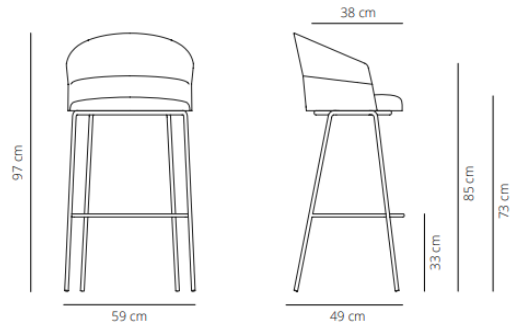

Smooth upholstery

9.2 kg
(x1) 106x62x51 cm (0.33 m³)

CODE		FINISHES		PUBLIC PRICE	- SEK
		STRUCTURE	UPHOLSTERY		
FIXED COUNTER STOOL (4 METAL LEGS), SMOOTH	COT4MECO-1	black or white	G1 (T/C)	593 €	6.878,80 SEK
	COT4MECO-2		G2	630 €	7.308,00 SEK
	COT4MECO-3		G3	699 €	8.108,40 SEK
	COT4MECO-4		G4	769 €	8.920,40 SEK
	COT4MECO-5		G5	845 €	9.802,00 SEK
					- SEK
CODE		FINISHES		PUBLIC PRICE	- SEK
		STRUCTURE	UPHOLSTERY		
FIXED BAR STOOL (4 METAL LEGS), SMOOTH	COT4MEBAR-1	black or white	G1 (T/C)	593 €	6.878,80 SEK
	COT4MEBAR-2		G2	630 €	7.308,00 SEK
	COT4MEBAR-3		G3	699 €	8.108,40 SEK
	COT4MEBAR-4		G4	769 €	8.920,40 SEK
	COT4MEBAR-5		G5	845 €	9.802,00 SEK