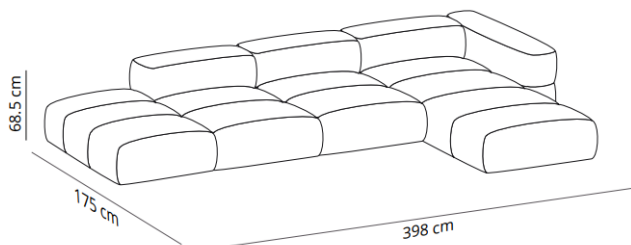

Composition 11

Composition 10