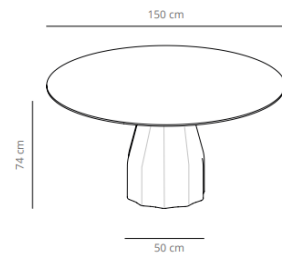

Table diameter 150

109 kg
(x1) 59x55x89cm (0.29 m³)
(x1) 178x166x7 cm (0.21 m³)

CODE		FINISHES			PUBLIC PRICE
		BASE	TOP		
VCBBUD10087	BUD100	white, black or taupe	stained	matt oak, ash (black)	761 €
VCBBUD10047	BUD100CN		compact laminate (black edge)	white or black	995 €
	BUD100CB		compact laminate (white edge)	white	995 €
- SEK					
VCBBUD12087		white, black or taupe	FINISHES		PUBLIC PRICE
			BASE	TOP	
BUD120	stained		matt oak, ash (black)	927 €	
VCBBUD12047	BUD120CN	compact laminate (black edge)	white or black	1.191 €	
	BUD120CB	compact laminate (white edge)	white	1.191 €	
- SEK					
VCBBUD15087		white, black or taupe	FINISHES		PUBLIC PRICE
			BASE	TOP	
BUD150	stained		matt oak, ash (black)	1.160 €	
VCBBUD15047	BUD150CN	compact laminate (black edge)	white or black	1.512 €	
	BUD150CB	compact laminate (white edge)	white	1.512 €	
- SEK