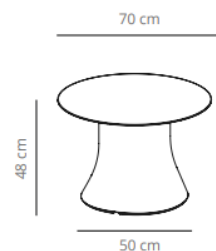

23% rabatt ska dras av på angivna priser

Table diameter 180

153 kg
 (x1) 82x82x77 cm (0.5 m³)
 (x1)

Table diameter 200

(x1) 82x82x77 cm (0.5 m³)
 (x1)

CODE		FINISHES			
		BASE	TOP		
VCBCAD180	CAD180		stained	matt oak , ash (black)	23.362,40 SEK
VCBCAD180L	CAD180CN		compact laminate (black edge)	black or white	23.060,80 SEK
	CAD180CB		compact laminate (white edge)	white	34.974,00 SEK
CODE		FINISHES			
		BASE	TOP		
VCBCAD200	CAD200		stained	matt oak , ash (black)	29.313,20 SEK
		#jREF!			22.921,60 SEK

23% rabatt ska dras av på angivna priser

Table diameter 60

Table diameter 70

Table diameter 80

CODE		FINISHES			
		BASE	TOP		
VCBCAD60B	CAD60B		stained	matt oak , ash (black)	6.252,40 SEK
VCBCAD60BL	CAD60BCN		compact laminate (black edge)	black or white	5.510,00 SEK
	CAD60BCB		compact laminate (white edge)	white	6.403,20 SEK
CODE		FINISHES			0,00 SEK
		BASE	TOP		
VCBCAD70BM	CAD70B		stained	matt oak , ash (black)	6.704,80 SEK
VCBCAD70BL	CAD70BCN		compact laminate (black edge)	black or white	5.800,00 SEK
	CAD70BCB		compact laminate (white edge)	white	6.994,80 SEK
CODE		FINISHES			
		BASE	TOP		
VCBCAD80B	CAD80B		stained	matt oak , ash (black)	7.076,00 SEK
VCBCAD80BL	CAD80BCN		compact laminate (black edge)	black or white	6.101,60 SEK
	CAD80BCB		compact laminate (white edge)	white	7.586,40 SEK

23% rabatt ska dras av på angivna priser

Table diameter 100

Table diameter 120

 (x1) 59x55x58 cm (0.2 m³)
 (x1) 136x136x7 cm (0.13 m³)

CODE		FINISHES			
		BASE	TOP		
VCBCAD100B	CAD100B		stained	matt oak , ash (black)	9.454,00 SEK
VCBCAD100BL	CAD100BCN		compact laminate (black edge)	black or white	7.447,20 SEK
	CAD100BCB		compact laminate (white edge)	white	10.045,60 SEK
CODE		FINISHES			
		BASE	TOP		
VCBCAD120B	CAD120B		stained	matt oak , ash (black)	12.052,40 SEK
VCBCAD120BL	CAD120BCN		compact laminate (black edge)	black or white	10.556,00 SEK
	CAD120BCB		compact laminate (white edge)	white	14.140,40 SEK