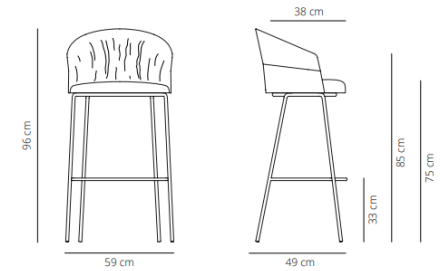

Soft upholstery

9.2 kg
(x1) 106x62x51 cm (0.33 m³)

CODE		FINISHES		PUBLIC PRICE	- SEK
		STRUCTURE	UPHOLSTERY		
FIXED COUNTER STOOL (4 METAL LEGS), SOFT	COT4MECOS-1	black or white	G1 (T/C)	659 €	7.644,40 SEK
	COT4MECOS-2		G2	704 €	8.166,40 SEK
	COT4MECOS-3		G3	784 €	9.094,40 SEK
	COT4MECOS-4		G4	862 €	9.999,20 SEK
	COT4MECOS-5		G5	945 €	10.962,00 SEK
					- SEK
CODE		FINISHES		PUBLIC PRICE	- SEK
		STRUCTURE	UPHOLSTERY		
FIXED BAR STOOL (4 METAL LEGS), SOFT	COT4MEBARS-1	black or white	G1 (T/C)	659 €	7.644,40 SEK
	COT4MEBARS-2		G2	704 €	8.166,40 SEK
	COT4MEBARS-3		G3	784 €	9.094,40 SEK
	COT4MEBARS-4		G4	862 €	9.999,20 SEK
	COT4MEBARS-5		G5	945 €	10.962,00 SEK