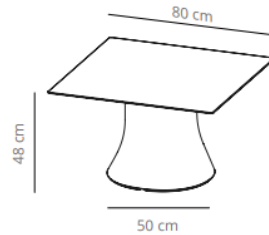

23% rabatt ska dras av på angivna priser

Table diameter 60

37.2 kg
 (x1) 59x55x105 cm (0.34 m³)
 (x1) 76x76x7 cm (0.04 m³)

Table diameter 70

36.4 kg
 (x1) 59x55x105 cm (0.34 m³)
 (x1) 86x86x7 cm (0.05 m³)

23% rabatt ska dras av på angivna priser

Table diameter 100

Table diameter 120

 (x1) 59x55x58 cm (0.2 m³)
 (x1) 136x136x7 cm (0.13 m³)

CODE		FINISHES			
		BASE	TOP		
VCBCAD100B	CAD100B		stained	matt oak , ash (black)	9.454,00 SEK
VCBCAD100BL	CAD100BCN		compact laminate (black edge)	black or white	7.447,20 SEK
	CAD100BCB		compact laminate (white edge)	white	10.045,60 SEK
CODE		FINISHES			
		BASE	TOP		
VCBCAD120B	CAD120B		stained	matt oak , ash (black)	12.052,40 SEK
VCBCAD120BL	CAD120BCN		compact laminate (black edge)	black or white	10.556,00 SEK
	CAD120BCB		compact laminate (white edge)	white	14.140,40 SEK

23% rabatt ska dras av på angivna priser

Table 70x70

Table 80x80

Table 90x90

 (x1) 59x55x58 cm (0.2 m³)
 (x1) 96x96x7 cm (0.06 m³)

CODE		FINISHES			
		BASE	TOP		
VCBCAC70B	CAC70B		stained	matt oak , ash (black)	7.377,60 SEK
VCBCAC70BL	CAC70BCN		compact laminate (black edge)	black or white	6.623,60 SEK
	CAC70BCB		compact laminate (white edge)	white	7.342,80 SEK
CODE		FINISHES			
		BASE	TOP		
VCBCAC80B	CAC80B		stained	matt oak , ash (black)	8.421,60 SEK
VCBCAC80BL	CAC80BCN		compact laminate (black edge)	black or white	7.145,60 SEK
	CAC80BCB		compact laminate (white edge)	white	9.071,20 SEK
CODE		FINISHES			
		BASE	TOP		
		#;REF!			5.359,20 SEK
VCBCAC90B	CAC90B		stained	matt oak , ash (black)	9.674,40 SEK
VCBCAC90BL	CAC90BCN		compact laminate (black edge)	black or white	8.328,80 SEK
	CAC90BCB	compact laminate (white edge)	white	10.161,60 SEK	